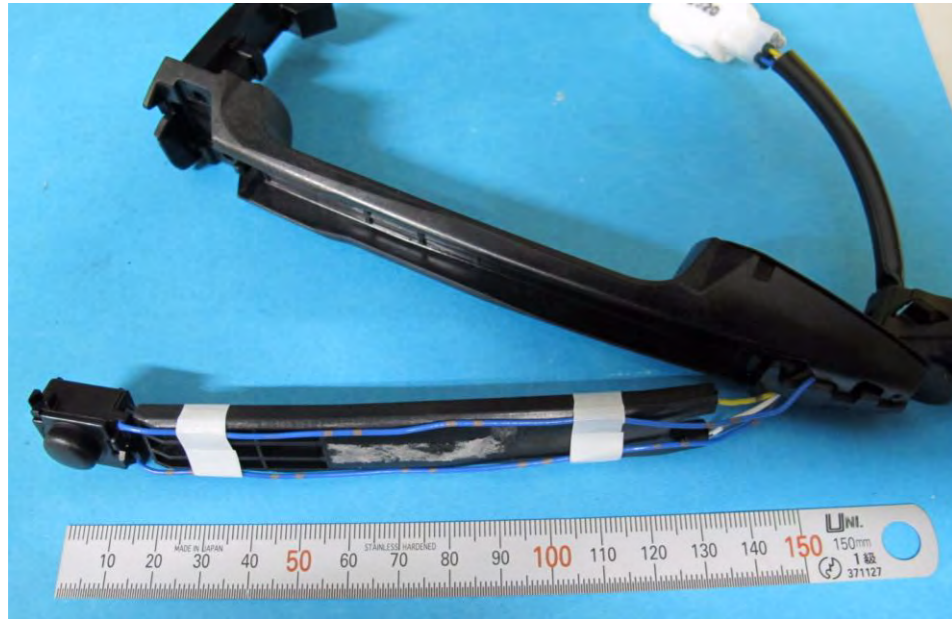

Keyless System (LFU)

Model : SKE114-03

FACE

BACK

Keyless System (LF Antenna)

Model : SKE114-03
LF Antenna—FL / FR

Keyless System (LFU Antenna)

Model : SKE114-03
LF Antenna—F & R & C & BP

Keyless System (Antenna coil)

Model : SKE114-03
Antenna coil