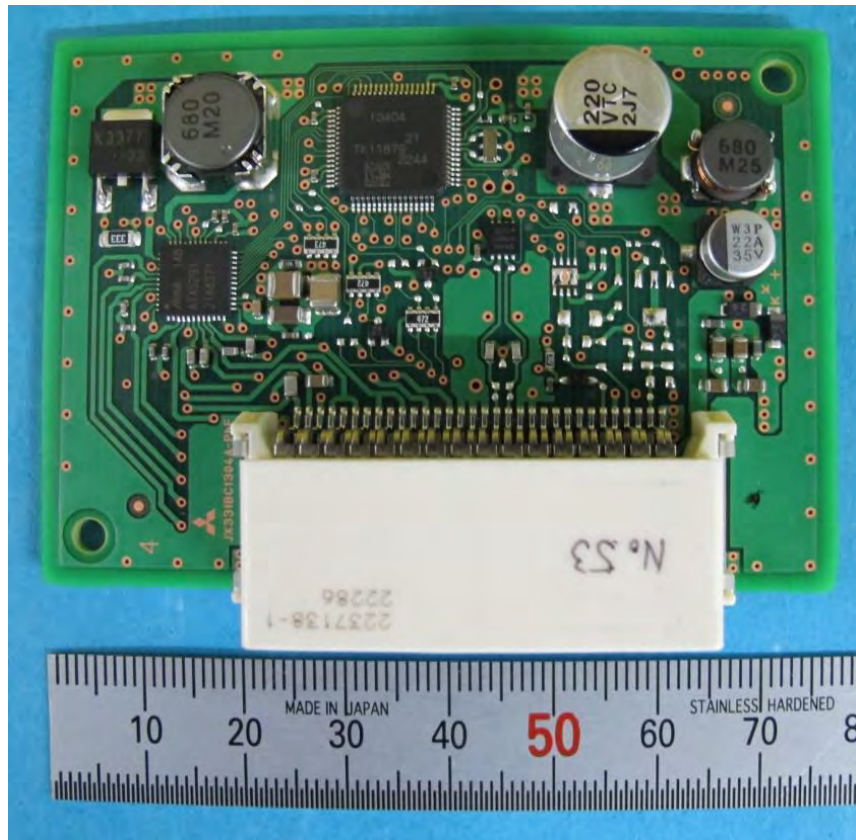

Keyless System (LFU)

Model : SKE114-03

FACE

BACK

Keyless System (LF Antenna)

Model : SKE114-03
LF Antenna—FL / FR

Keyless System (LFU Antenna)

Model : SKE114-03
LF Antenna—F & R & C & BP

Keyless System (Antenna coil)

Model : SKE114-03
Antenna coil