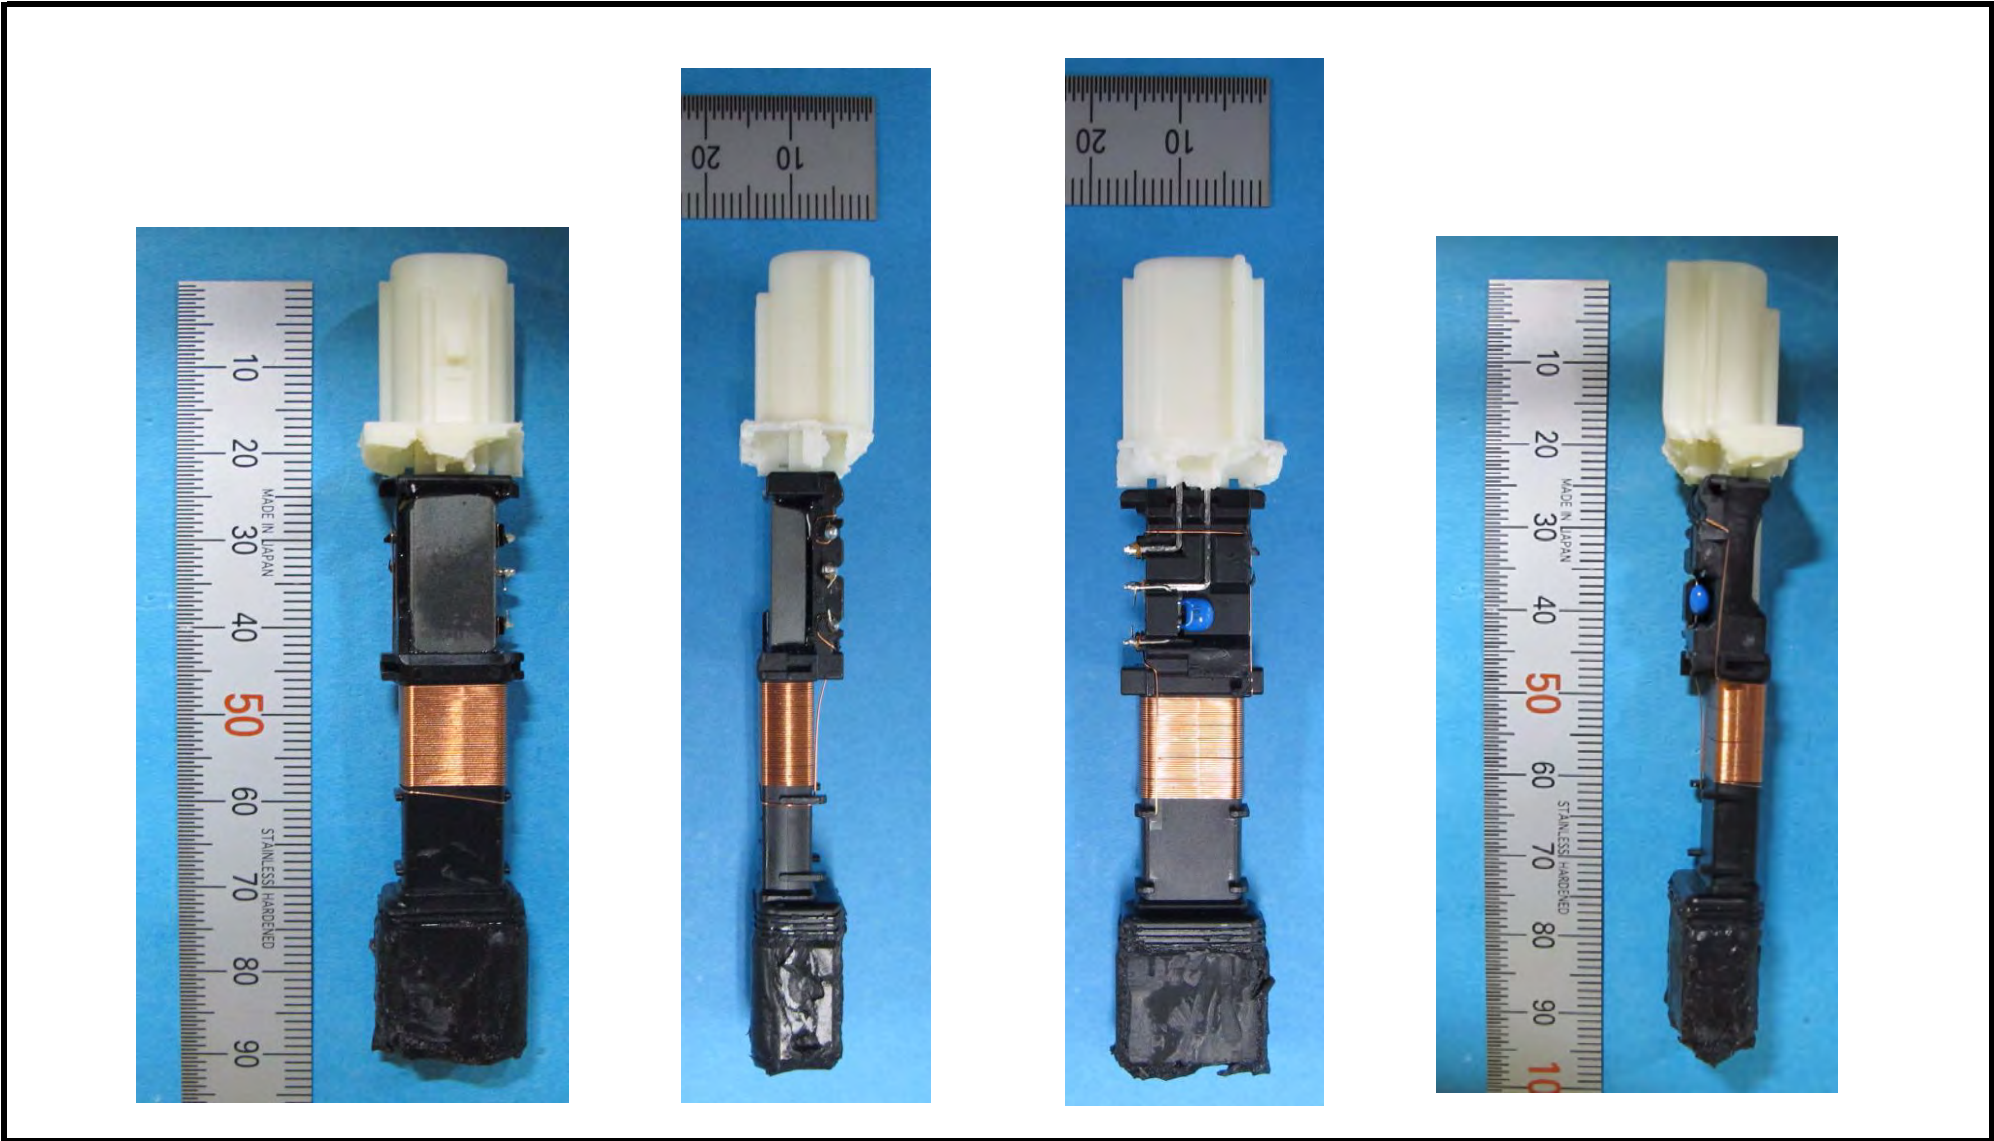

Keyless System (LFU)

Model : SKE114-03

FACE

BACK

Keyless System (LF Antenna)

Model : SKE114-03
LF Antenna—FL / FR

Keyless System (LFU Antenna)

Model : SKE114-03
LF Antenna—F & R & C & BP

Keyless System (Antenna coil)

Model : SKE114-03
Antenna coil