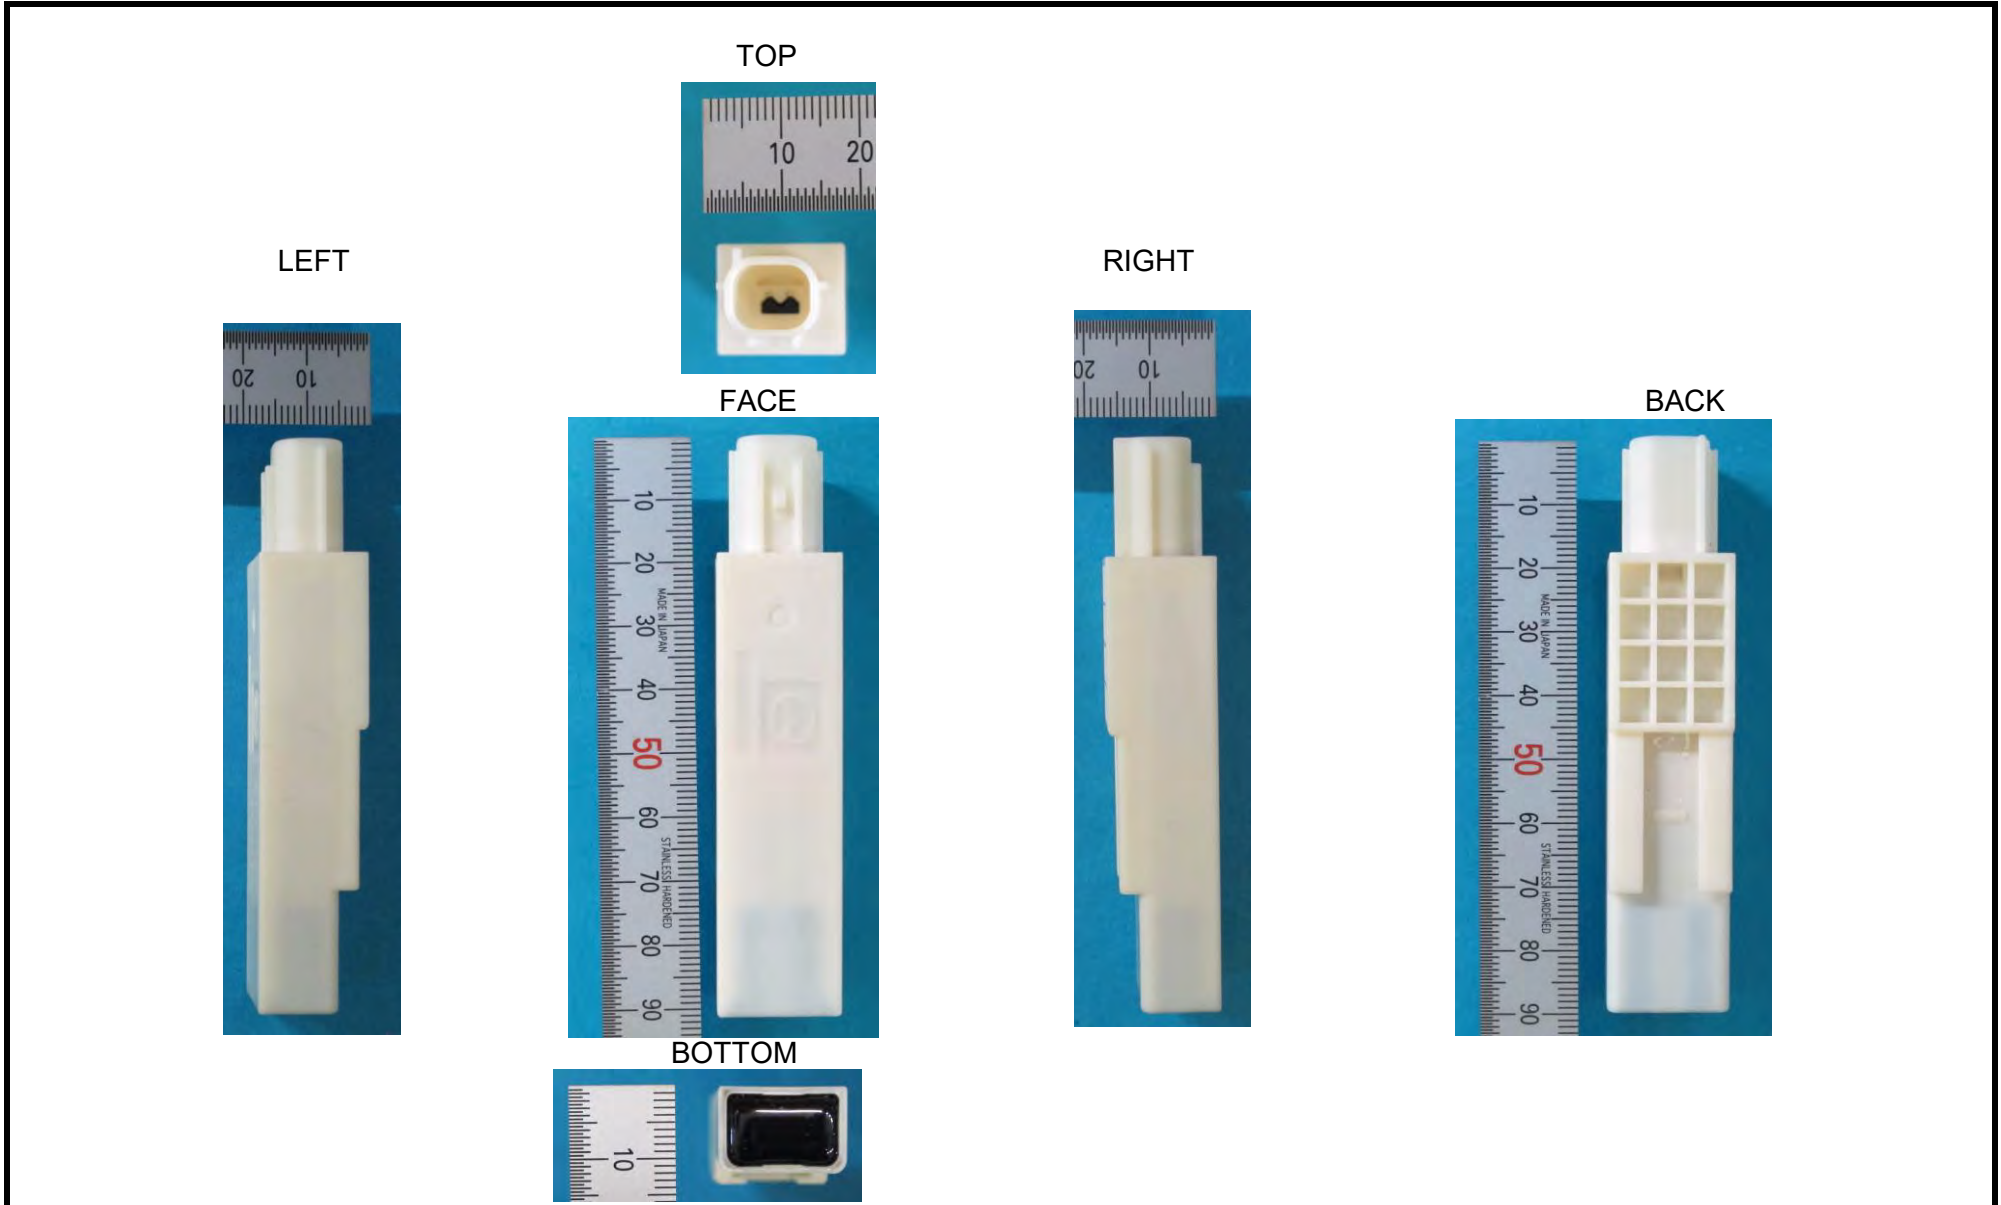

Keyless System (LF Antenna)

Model : SKE114-03
LF Antenna—F & R & C & BP