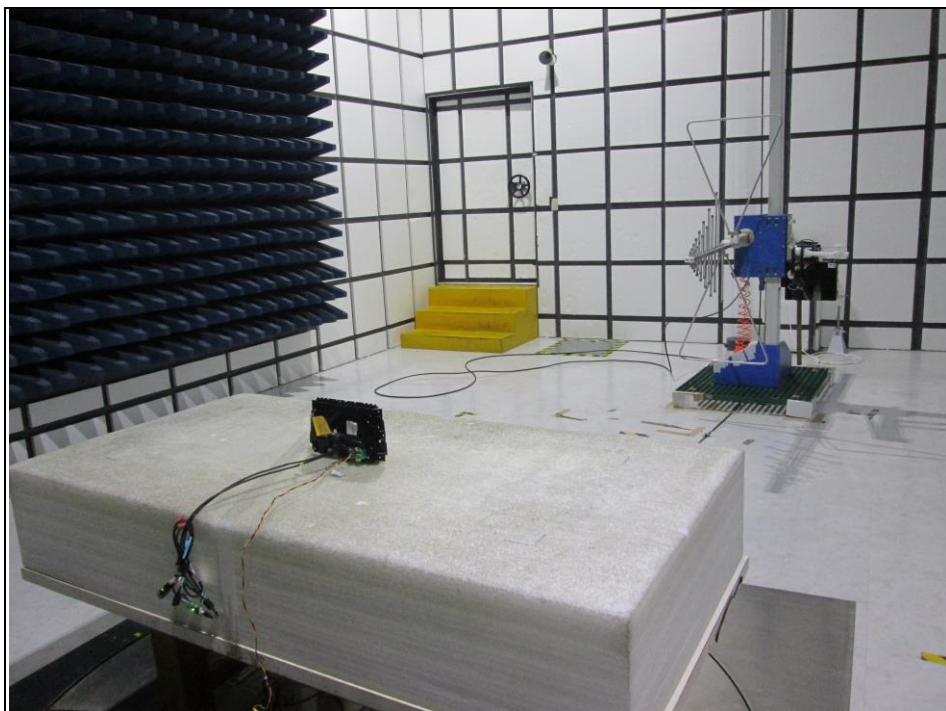

## PHOTOGRAPHS OF THE TEST CONFIGURATION

Radiated Emission Test below 1GHz  
(WLAN, BT EDR, BT LE: Test Mode: A)

Radiated Emission Test below 1GHz  
(BT LE: Test Mode: B)