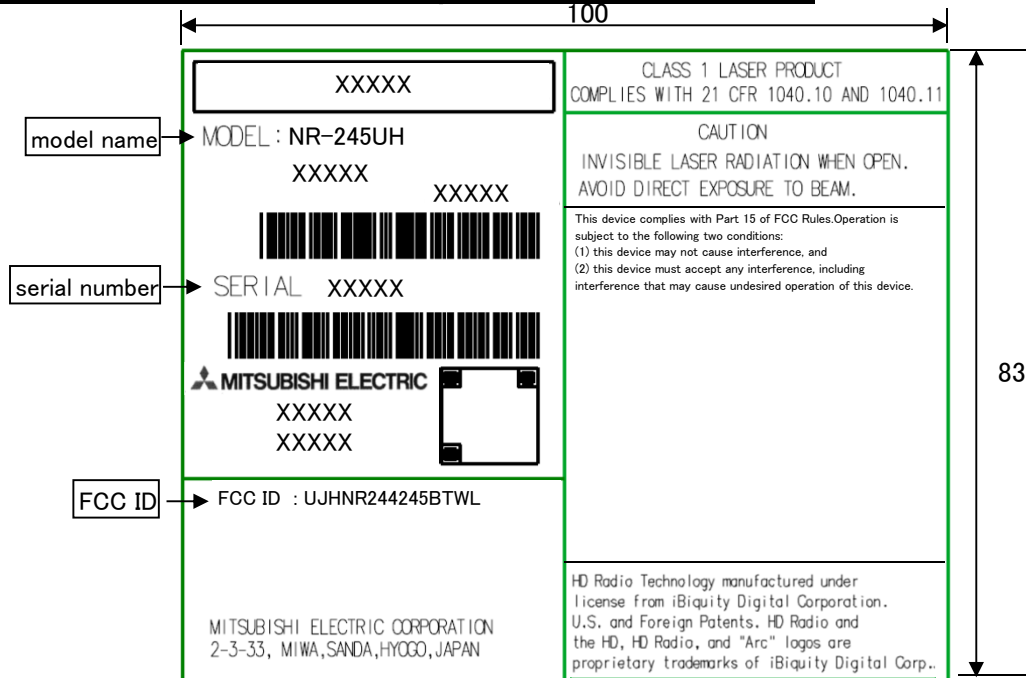

# BTWL model Label Sample NR-245UH

↑  
write to only the model which has HD-Radio