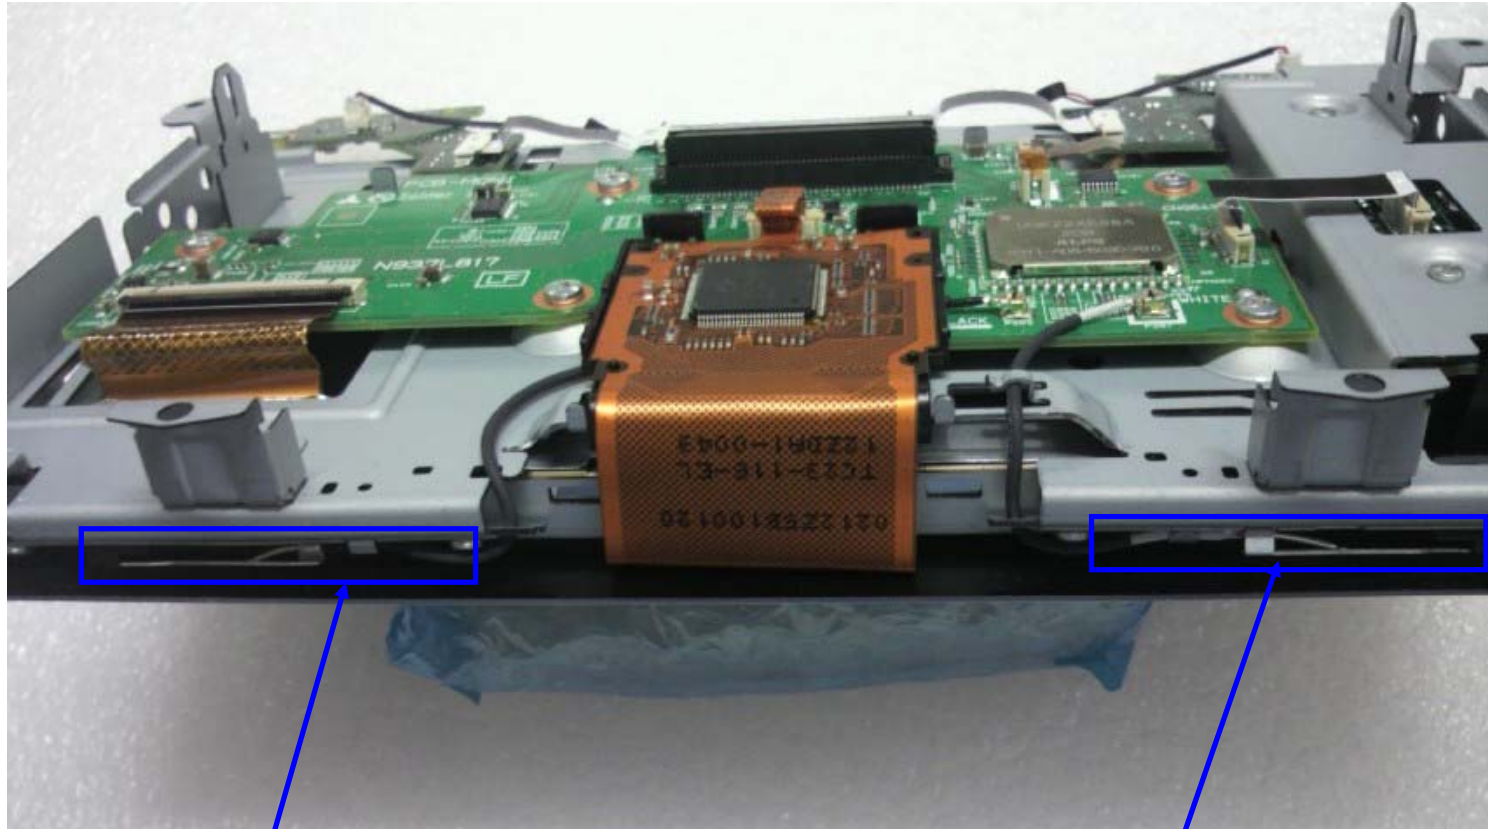

CONFIDENTIAL

BT Antenna

WLAN Antenna