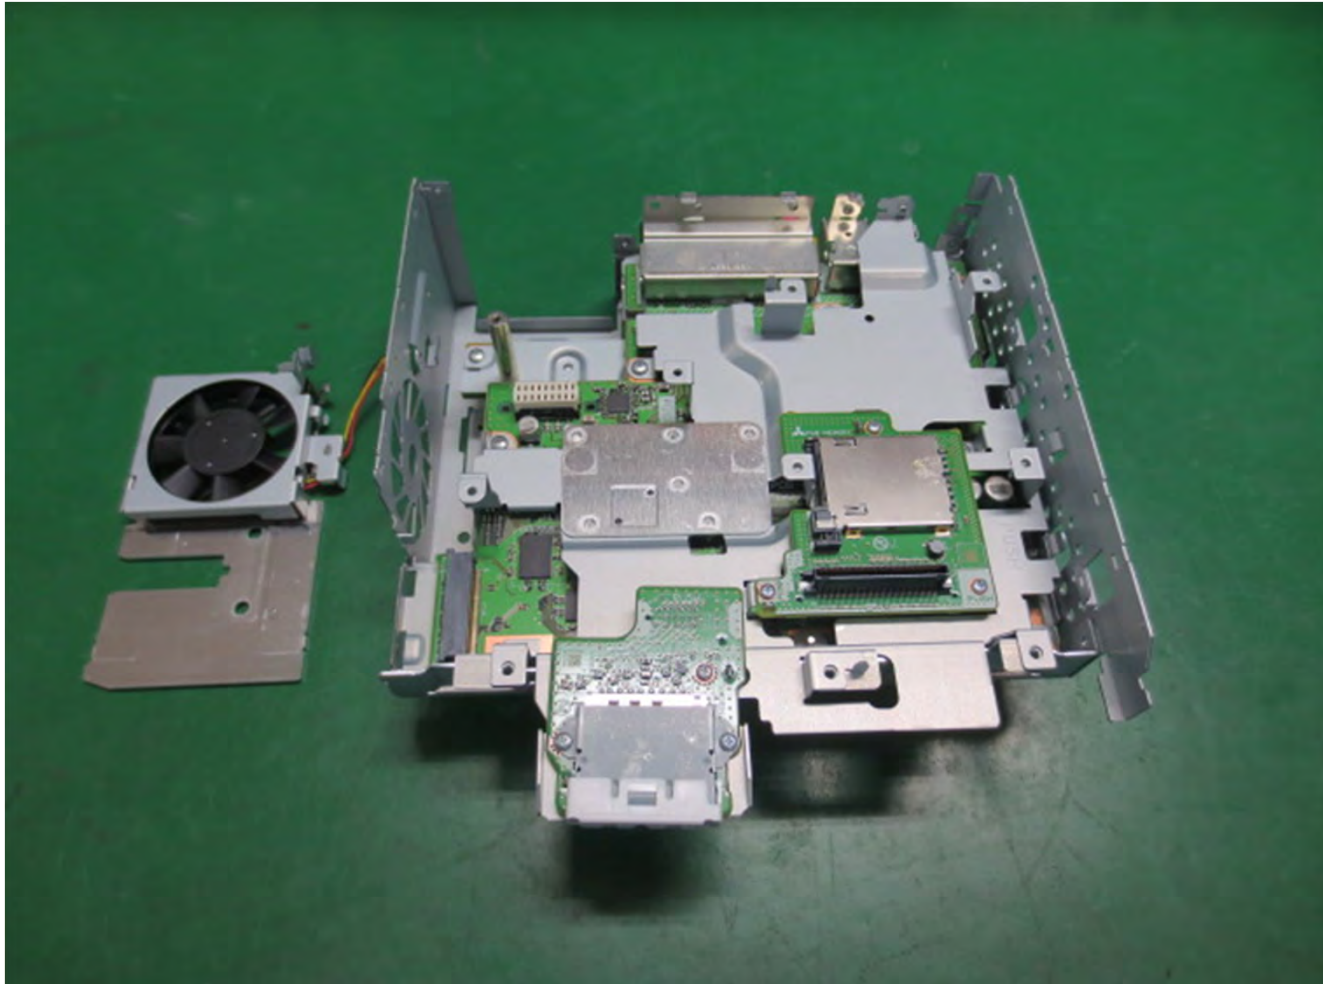

NR-218 Photo

9. Front plate is removed.

NR-218 Photo

10. Top cover is removed.

NR-218 Photo

11. Rear plate is removed.

NR-218 Photo

12. PCB-Tuner is removed.

NR-218 Photo

13. DVD drive is removed.

NR-218 Photo

14. PCB-IF is removed.

NR-218 Photo

15. Internal plate is removed.

NR-218 Photo

16. PCB-Main is removed.

NR-218 Photo

17. FAN is removed.

NR-218 Photo

18. Internal plate is removed.

NR-218 Photo

19. Internal plate is removed.

NR-207 Photo

20. PCB-GPS is removed.