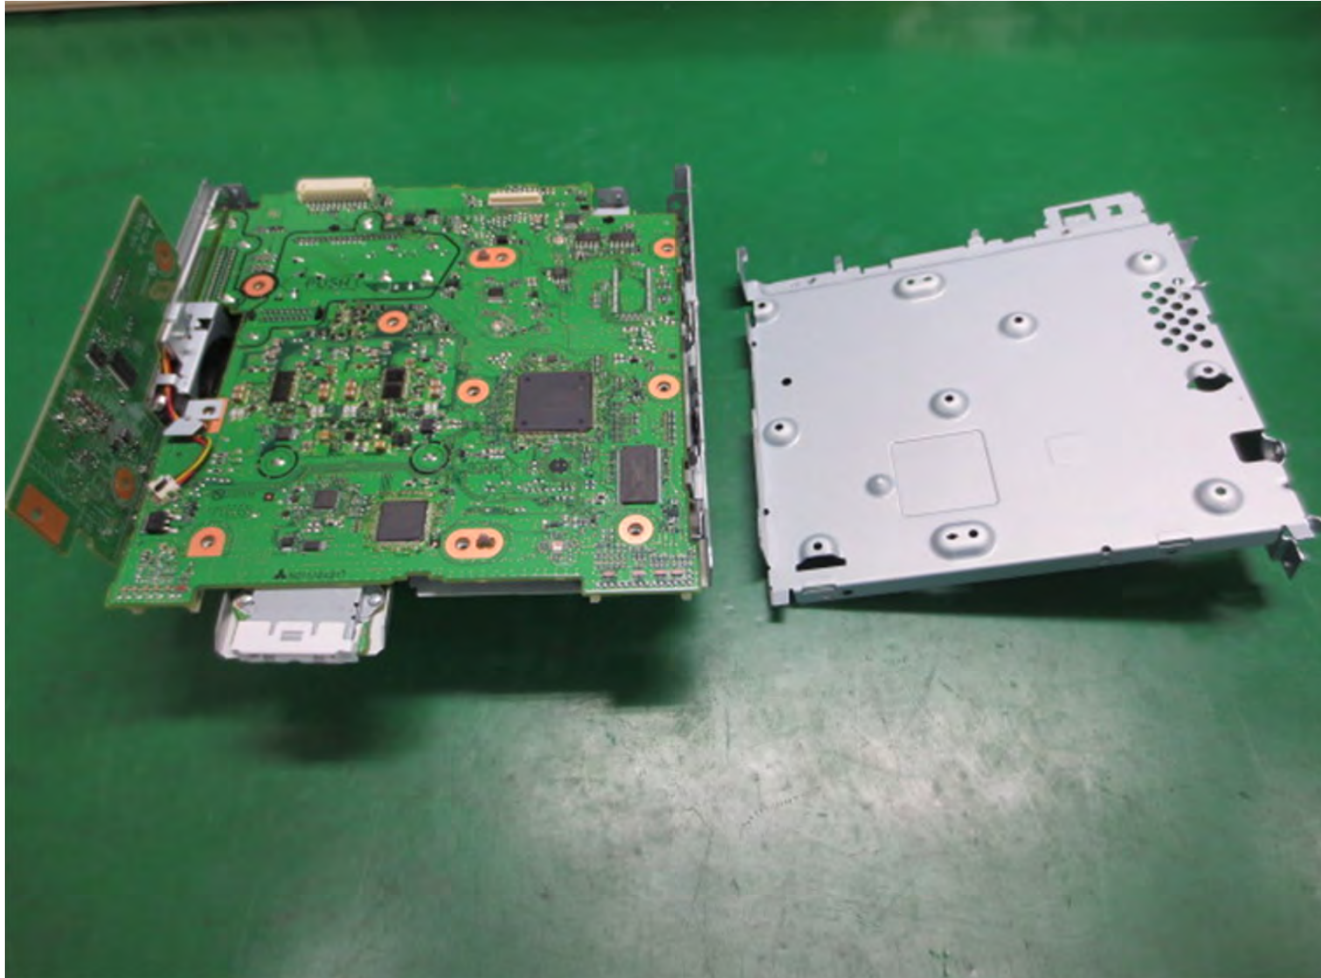

NR-218 Photo

9. Front plate is removed.

NR-218 Photo

10. Top cover is removed.

NR-218 Photo

11. Rear plate is removed.

NR-218 Photo

12. PCB-Tuner is removed.

NR-218 Photo

13. DVD drive is removed.

NR-218 Photo

14. PCB-IF is removed.

NR-218 Photo

15. Internal plate is removed.

NR-218 Photo

16. PCB-Main is removed.

NR-218 Photo

17. FAN is removed.

NR-218 Photo

18. Internal plate is removed.

NR-218 Photo

19. Internal plate is removed.

NR-207 Photo

20. PCB-GPS is removed.