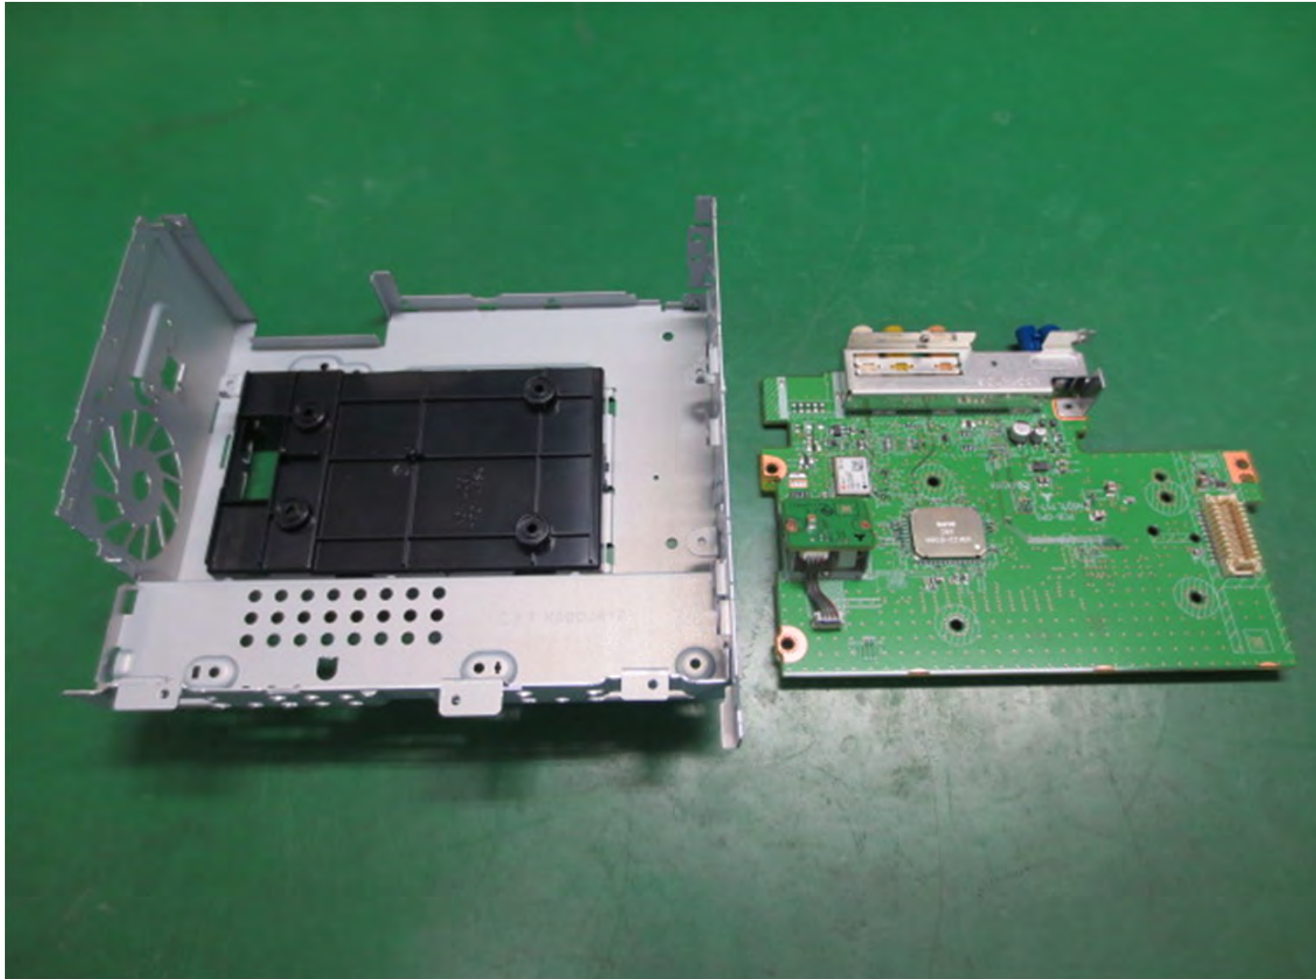

NR-218 Photo

9. Front plate is removed.

NR-218 Photo

10. Top cover is removed.

NR-218 Photo

11. Rear plate is removed.

NR-218 Photo

12. PCB-Tuner is removed.

NR-218 Photo

13. DVD drive is removed.

NR-218 Photo

14. PCB-IF is removed.

NR-218 Photo

15. Internal plate is removed.

NR-218 Photo

16. PCB-Main is removed.

NR-218 Photo

17. FAN is removed.

NR-218 Photo

18. Internal plate is removed.

NR-218 Photo

19. Internal plate is removed.

NR-207 Photo

20. PCB-GPS is removed.