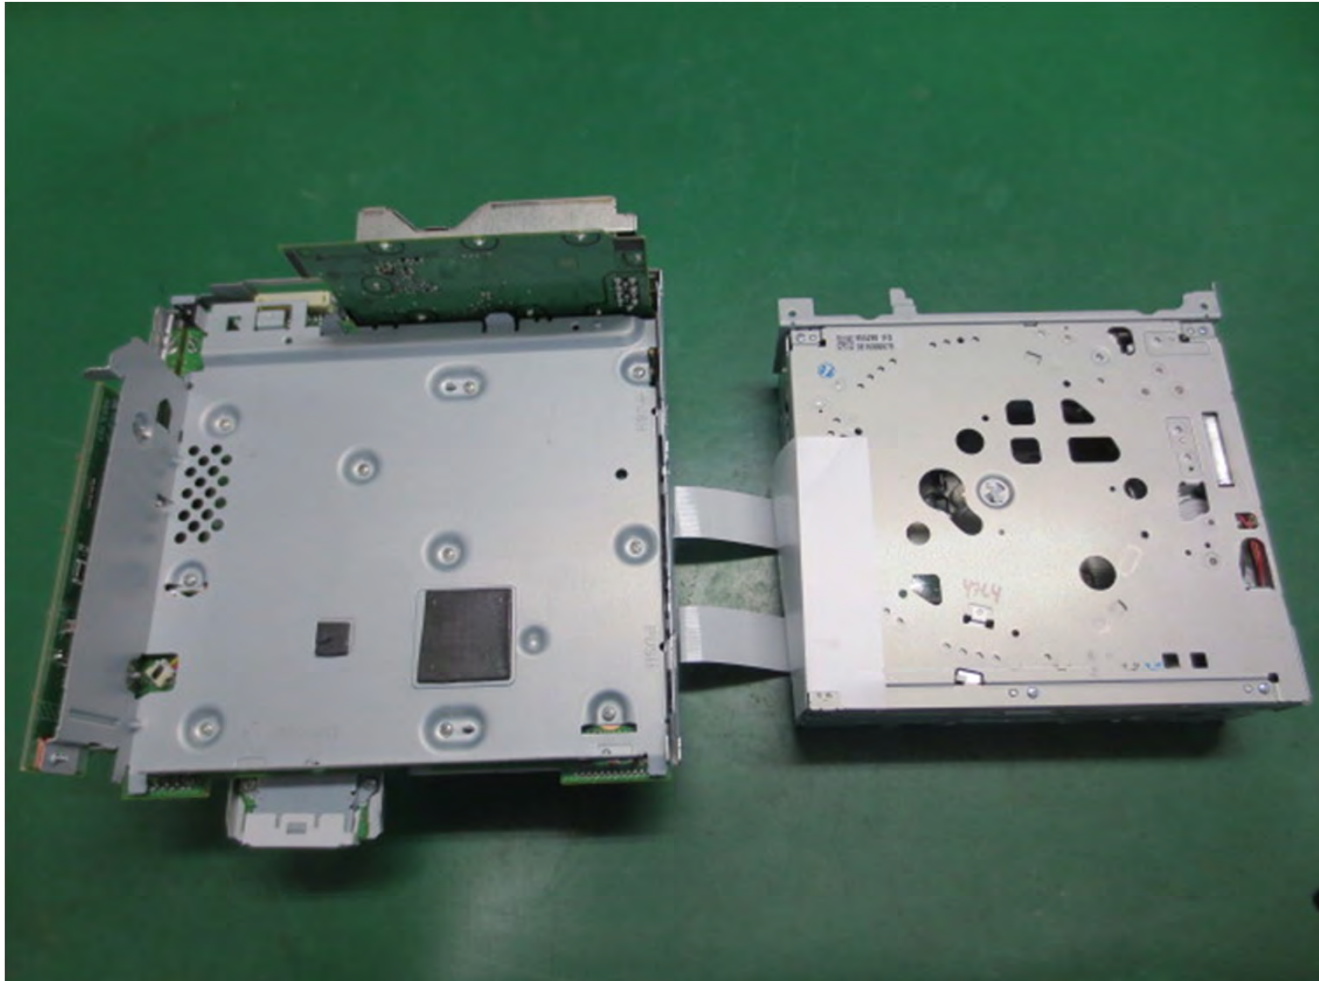

Copyright(c) Mitsubishi Electric Corporation

NR-218 Photo

6. Bottom View

Copyright(c) Mitsubishi Electric Corporation

NR-218 Photo

7. Front Panel is removed.

NR-218 Photo

8. HDD unit is removed.

NR-218 Photo

9. Front plate is removed.

NR-218 Photo

10. Top cover is removed.

NR-218 Photo

11. Rear plate is removed.

NR-218 Photo

12. PCB-Tuner is removed.

NR-218 Photo

13. DVD drive is removed.

NR-218 Photo

14. PCB-IF is removed.

NR-218 Photo

15. Internal plate is removed.

NR-218 Photo

16. PCB-Main is removed.