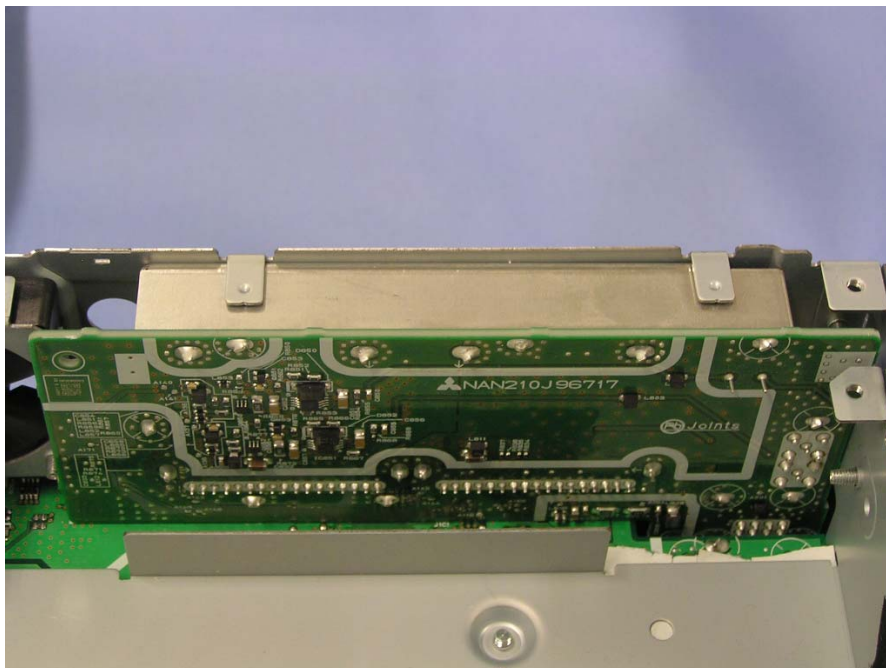

Internal Photo (WB)

**Mitsubishi Electric Corporation
[Model: NR-212-6U, NR-212-6U-B]**

Radio appearance

Tuner block

Component side with shield (TUNER PACK)

Component side (TUNER PACK)

Internal Photo (WB)

Mitsubishi Electric Corporation
[Model: NR-212-6U, NR-212-6U-B]

Solder side (TUNER PACK)