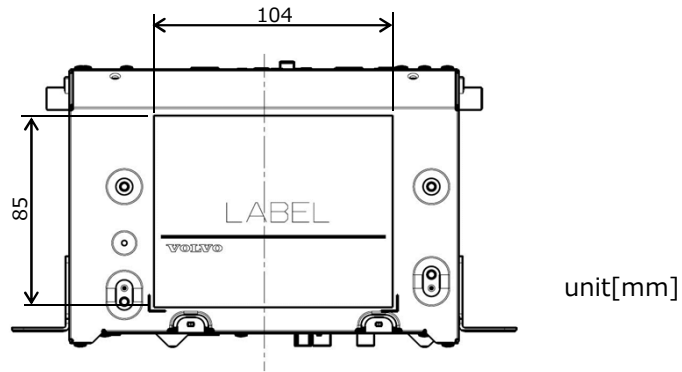

2. NR-0V Label position

3. NR-0V Label sample

CE mark

VOLVO ASSY P/N

Serial No.

MELCO Model code + suffix

EU model

FCC ID UJHNR0V
IC: 662K-NR0V