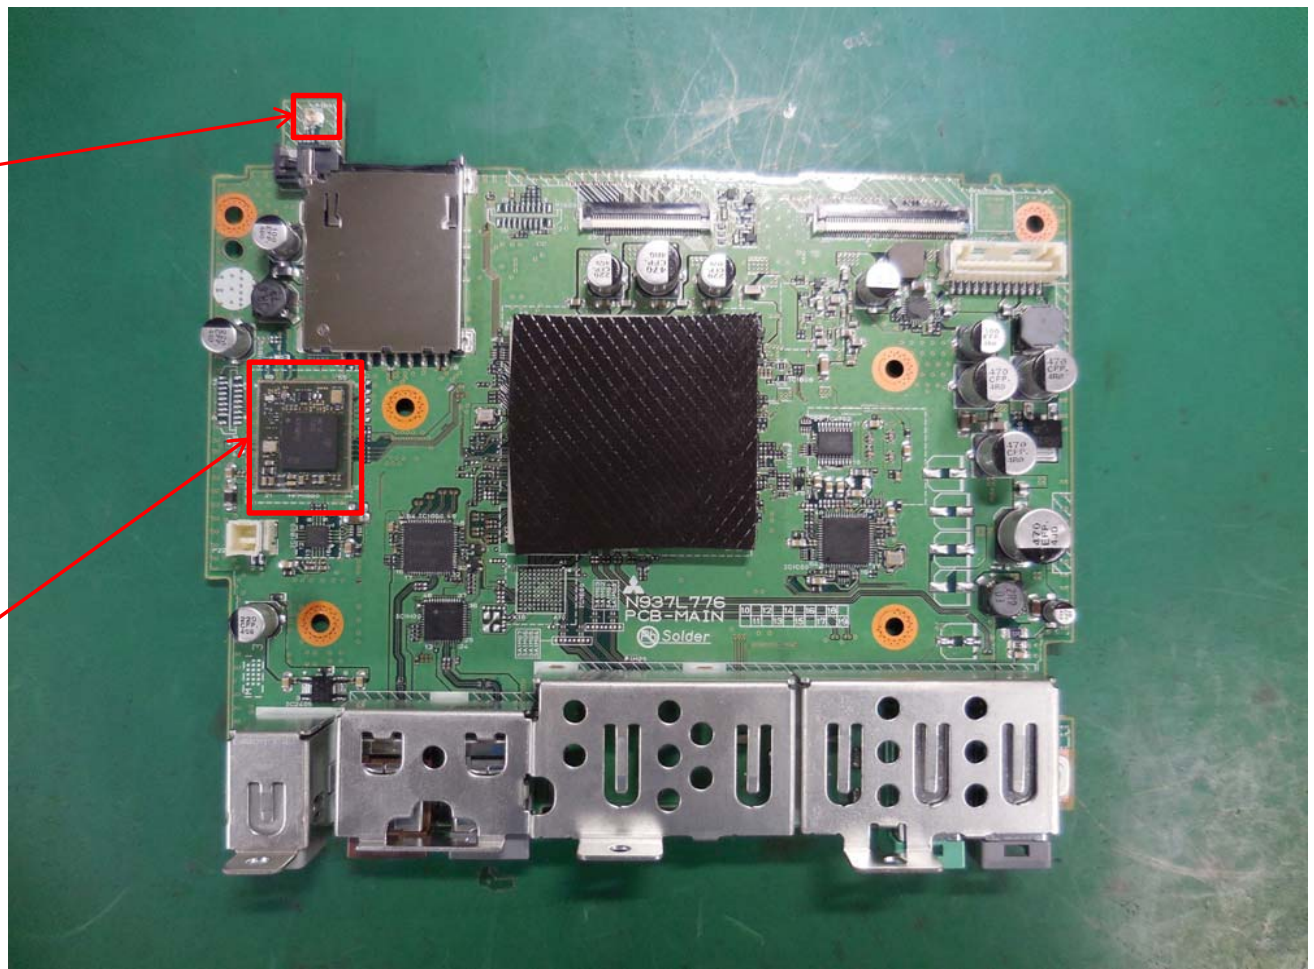

NR-000 Photo

Antenna  
Conector

Bluetooth /WLAN  
Module

1. PCB-MAIN C-side

NR-000 Photo

2. PCB-MAIN S-side

Copyright(c) Mitsubishi Electric Corporation

NR-000 Photo