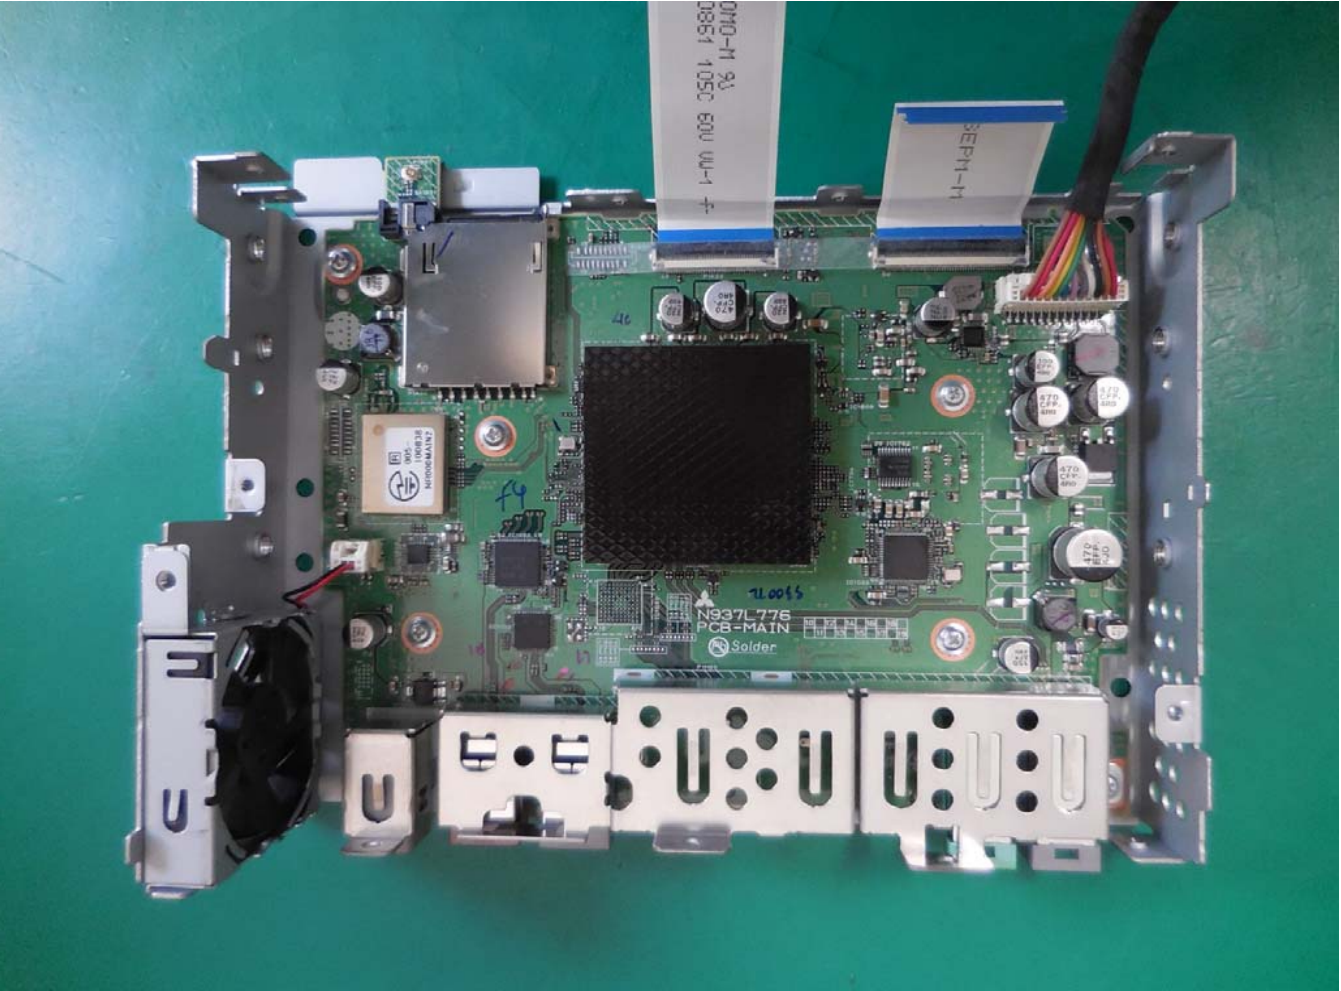

NR-000 Photo

Antenna  
Conector

Bluetooth /WLAN  
Module

1. PCB-MAIN C-side

NR-000 Photo

2. PCB-MAIN S-side

Copyright(c) Mitsubishi Electric Corporation

NR-000 Photo

Front Panel is removed.

Copyright(c) Mitsubishi Electric Corporation