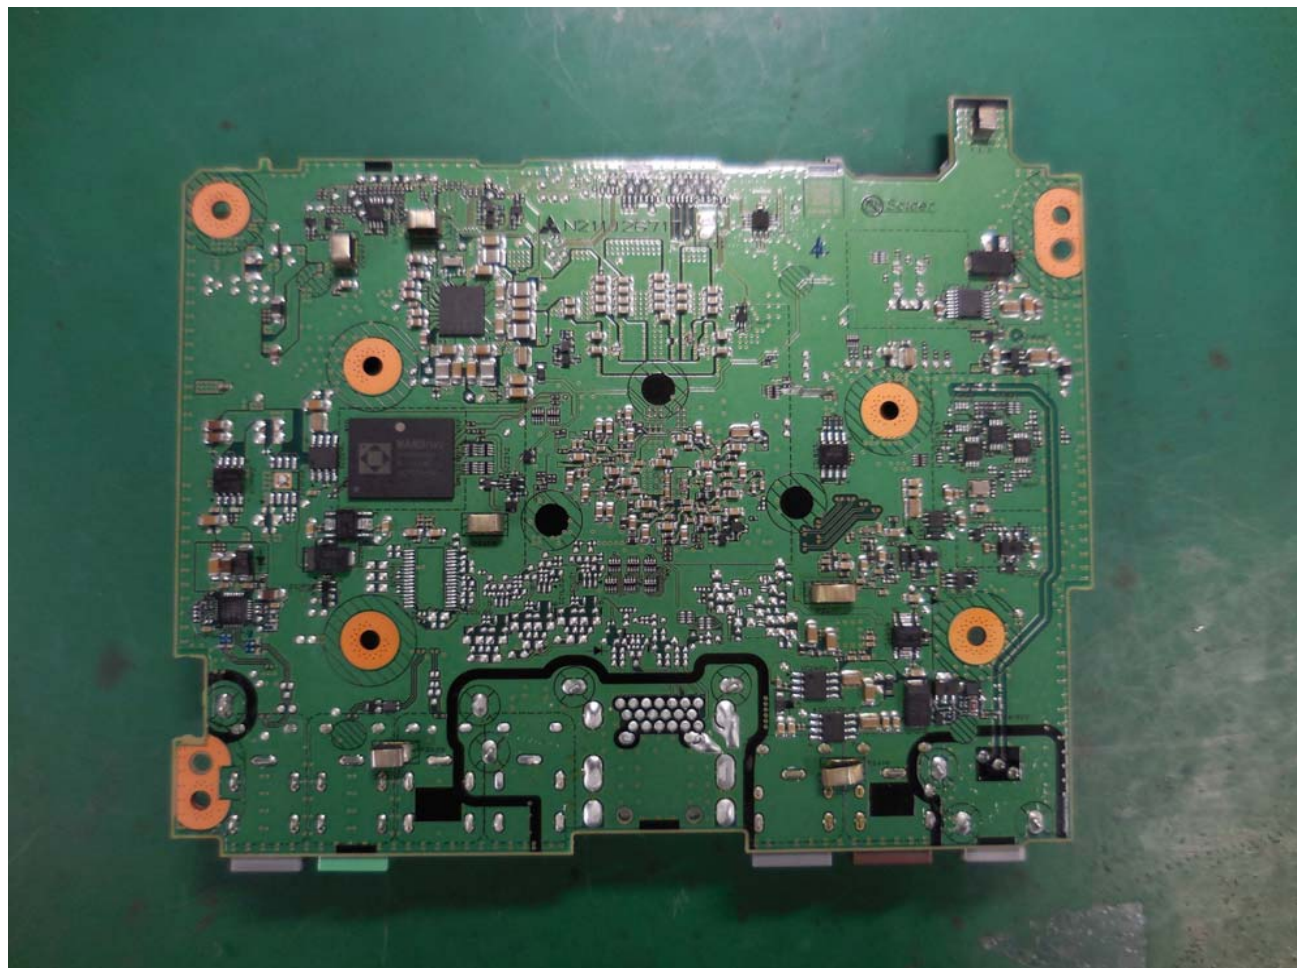

NR-000 Photo

Antenna  
Conector

Bluetooth /WLAN  
Module

1. PCB-MAIN C-side

NR-000 Photo

2. PCB-MAIN S-side

Copyright(c) Mitsubishi Electric Corporation

NR-000 Photo

Front Panel is removed.

Copyright(c) Mitsubishi Electric Corporation