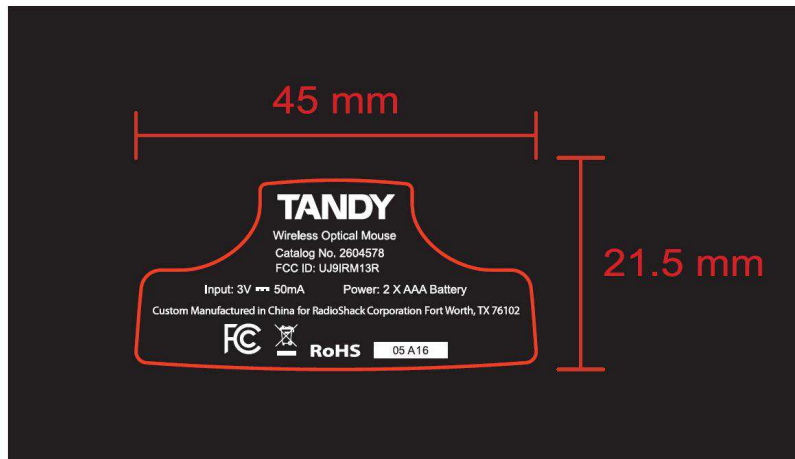

Label Sample

M03 Wireless Mouse (RED) lable
80g銅板紙背膠上霧P(黑底白字)

05 A 16
Year
Customer
Month