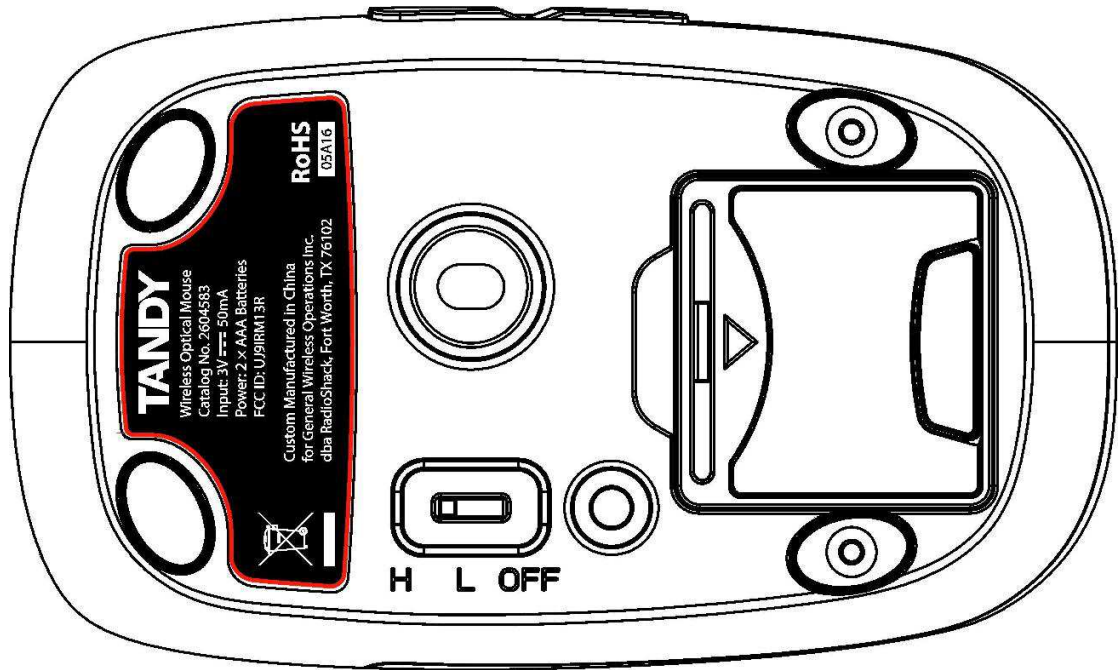

Label Sample

M03 Wireless Mouse (RED) lable
80g銅板紙背膠上霧P(黑底白字)

05 A 16
Year
Customer
Month