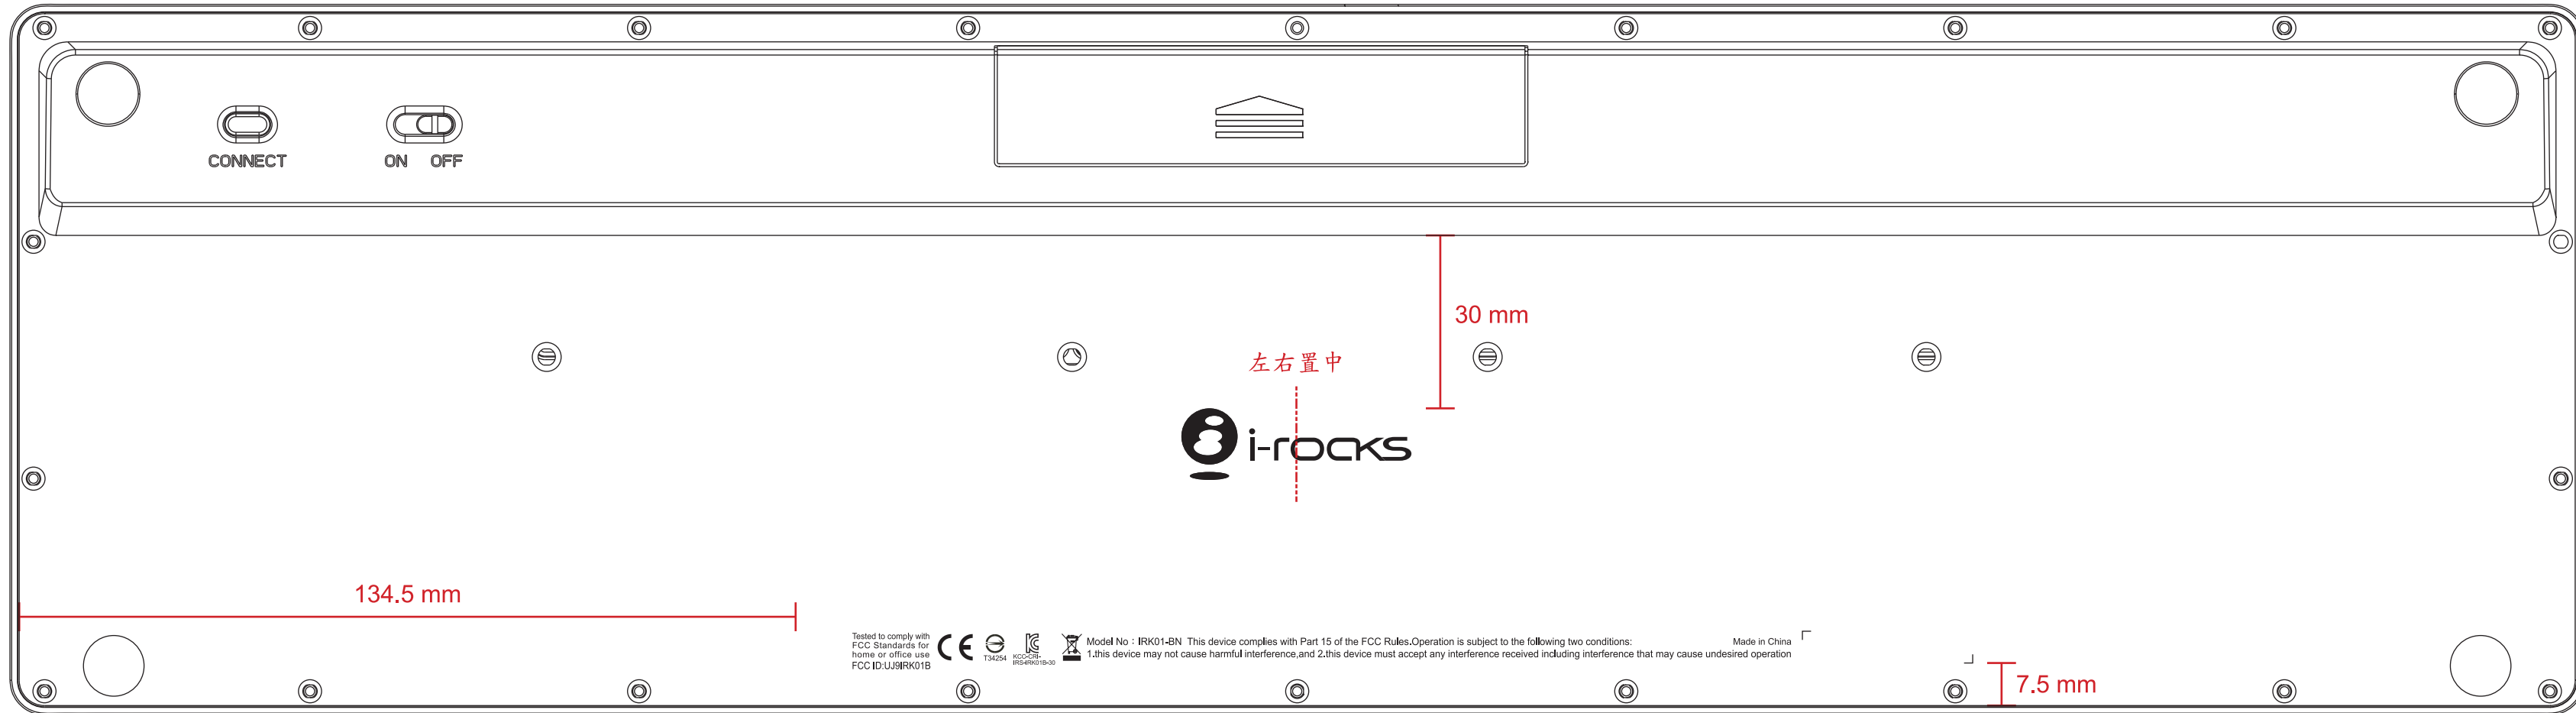

IRK01-BN ID-Logo
黑色塑殼印刷Pantone : 877C
白色塑殼印刷Pantone : 424C

Tested to comply with FCC Standards for home or office use. FCC ID: UJ9IRK01B
CE T34254 KCC-57P-IR9-4RK01B-30
Model No : IRK01-BN This device complies with Part 15 of the FCC Rules.Operation is subject to the following two conditions:
1.this device may not cause harmful interference,and 2.this device must accept any interference received including interference that may cause undesired operation
Made in China

Tested to comply with FCC Standards for home or office use. FCC ID: UJ9IRK01B
CE T34254 KCC-57P-IR9-4RK01B-30
Model No : IRK01-BN This device complies with Part 15 of the FCC Rules.Operation is subject to the following two conditions:
1.this device may not cause harmful interference,and 2.this device must accept any interference received including interference that may cause undesired operation
Made in China