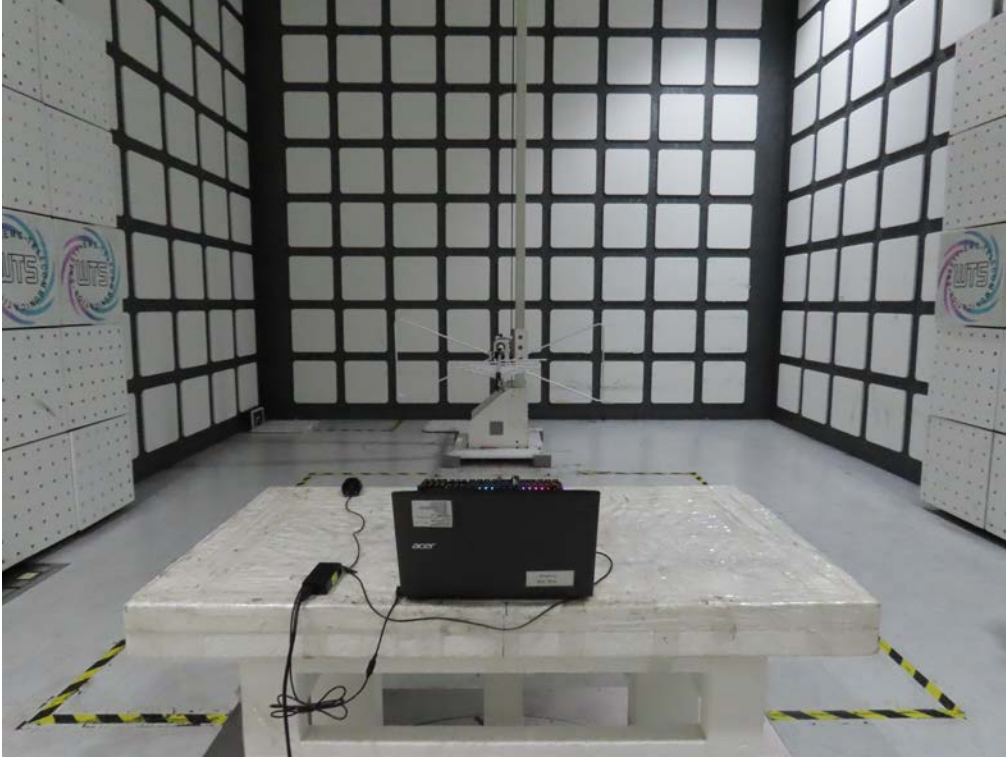

Worldwide Testing Services(Taiwan) Co., Ltd.

Registration number: W6M22301-22415-FCC

FCC ID: UJ9DG011

Set Up Photo of Radiated Emission

EMI

Below 1GHz

Registration number: W6M22301-22415-FCC
FCC ID: UJ9DG011