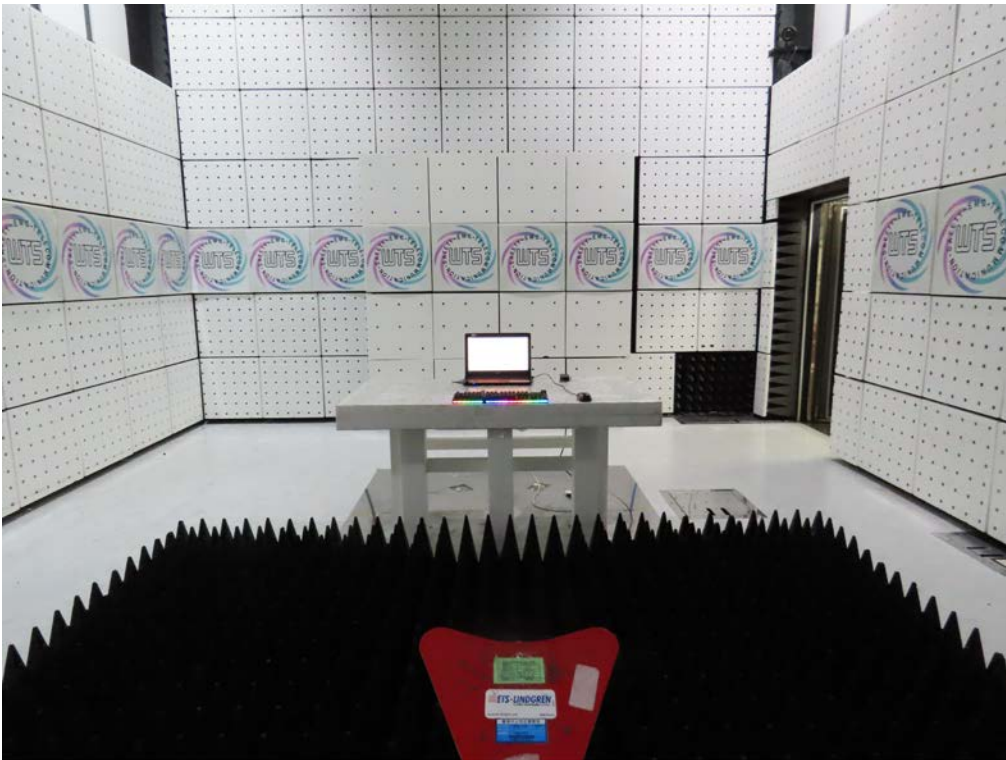

Registration number: W6M22301-22415-FCC
FCC ID: UJ9DG011

Above 1GHz