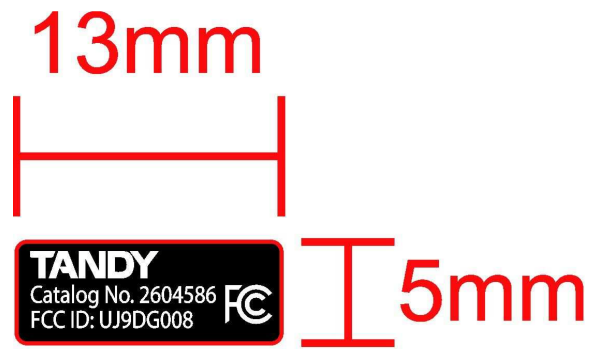

Label Sample

M03 Wireless Mouse (RED) dongle label
80g銅板紙背膠上霧P(黑底白字)