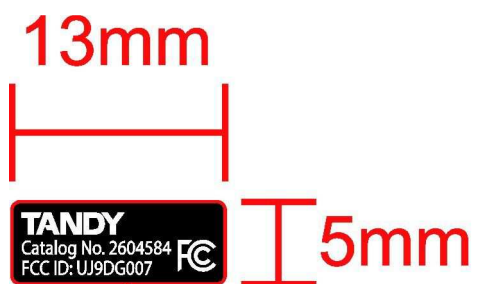

Label Sample

M03 Wireless Mouse (RED) dongle label
80g銅板紙背膠上霧P(黑底白字)

M03 Wireless Mouse (BLUE) dongle label
80g銅板紙背膠上霧P(黑底白字)

M03 Wireless Mouse (BLACK) dongle label
80g銅板紙背膠上霧P(黑底白字)

M03 Wireless Mouse (SLIVER) dongle label
80g銅板紙背膠上霧P(黑底白字)