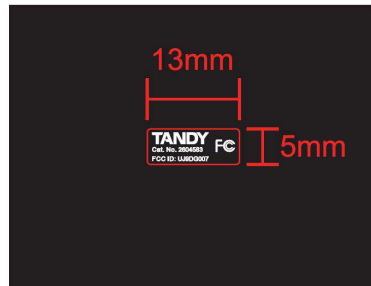

Label Sample

M03 Wireless Mouse (RED) dongle label
80g銅板紙背膠上霧P(黑底白字)

M03 Wireless Mouse (BLUE) dongle label
80g銅板紙背膠上霧P(黑底白字)

M03 Wireless Mouse (BLACK) dongle label
80g銅板紙背膠上霧P(黑底白字)

M03 Wireless Mouse (SLIVER) dongle label
80g銅板紙背膠上霧P(黑底白字)