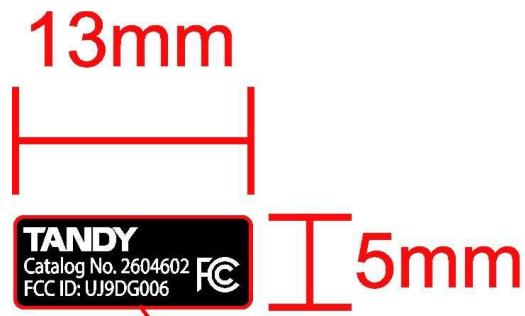

Label Sample

M17 Wireless Mouse dongle label
80g銅板紙背膠上霧P(黑底白字)