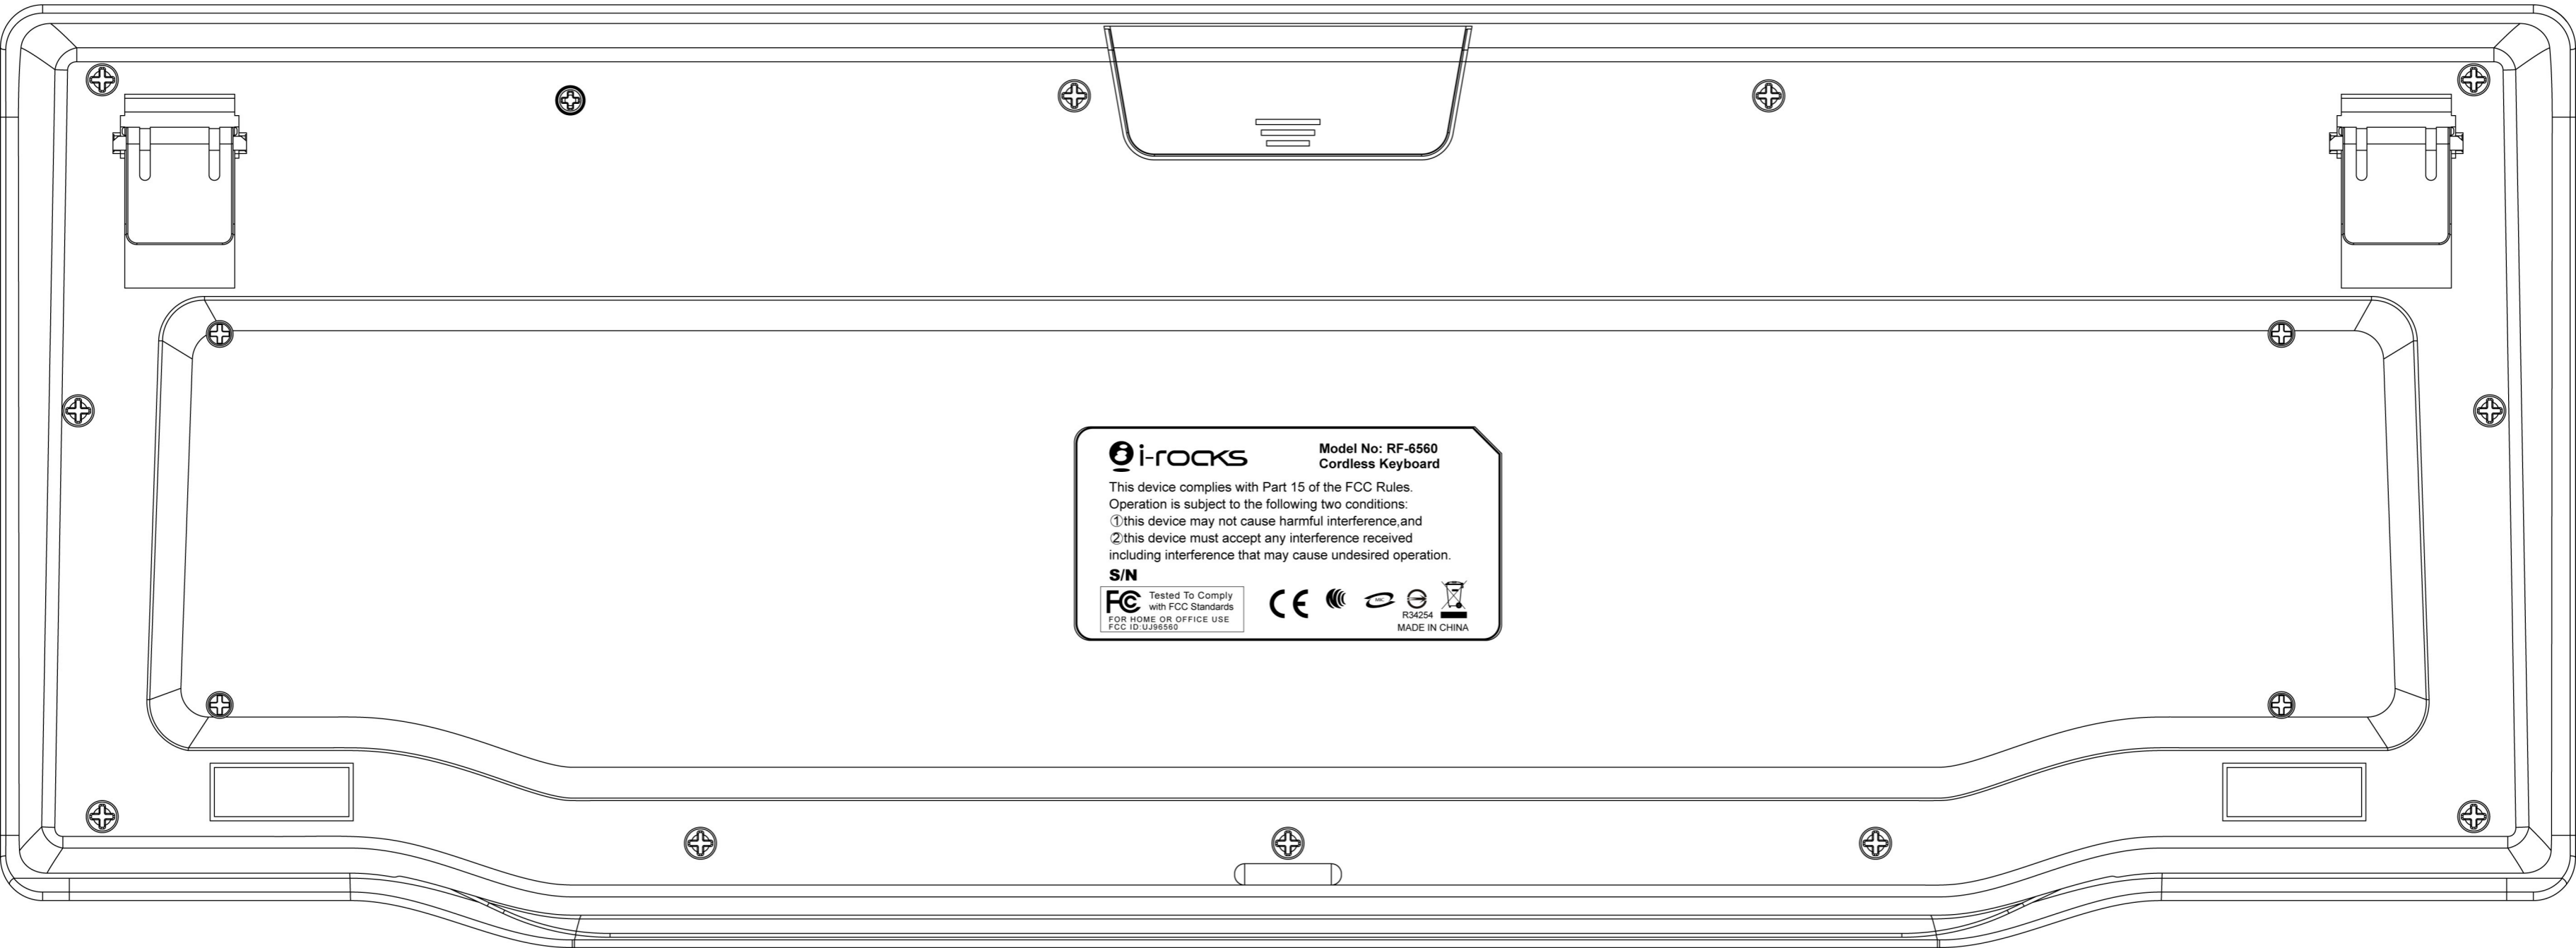

79 mm

**Model No: RF-6560**  
**Cordless Keyboard**

This device complies with Part 15 of the FCC Rules.  
Operation is subject to the following two conditions:  
① this device may not cause harmful interference, and  
② this device must accept any interference received including interference that may cause undesired operation.

**S/N**

**FC** Tested To Comply  
with FCC Standards  
FOR HOME OR OFFICE USE  
FCC ID: UJ96560

CE

R34254  
MADE IN CHINA

39.5 mm

**Model No: RF-6560**  
**Cordless Keyboard**

This device complies with Part 15 of the FCC Rules.  
Operation is subject to the following two conditions:  
① this device may not cause harmful interference, and  
② this device must accept any interference received including interference that may cause undesired operation.

**S/N**

**FC** Tested To Comply  
with FCC Standards  
FOR HOME OR OFFICE USE  
FCC ID: UJ96560

CE

R34254  
MADE IN CHINA