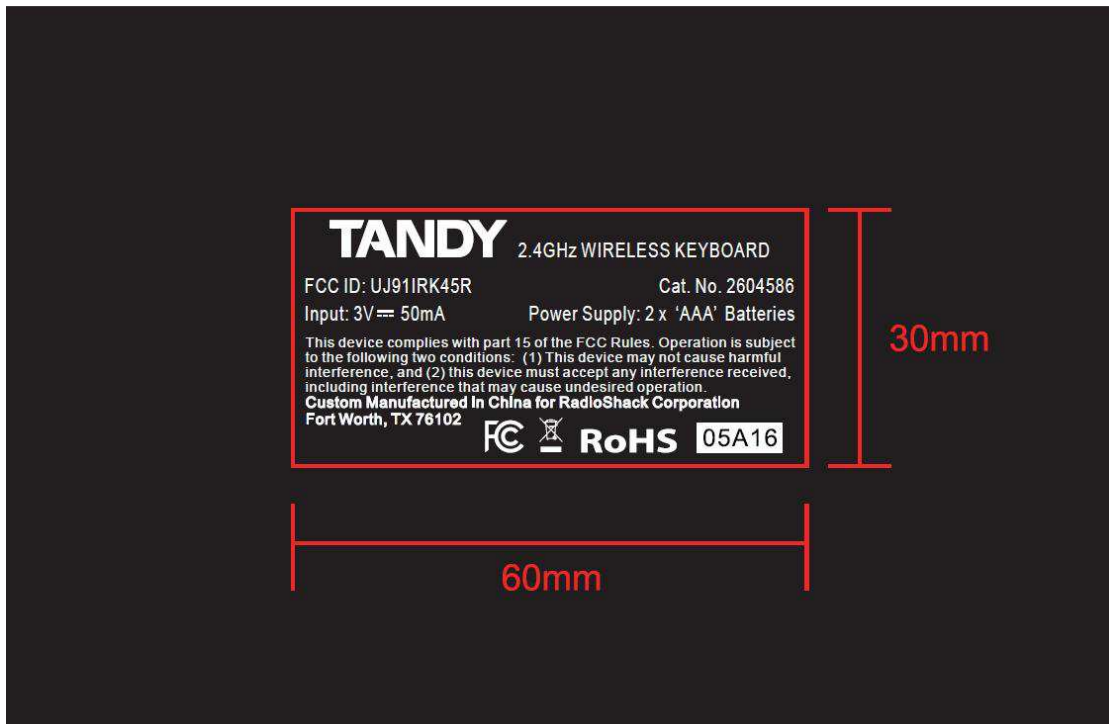

Label Sample

RF201 Wireless Keyboard lable 80g銅板紙背膠上霧P(黑底白字)

05A16
— Year
— Customer
— Month