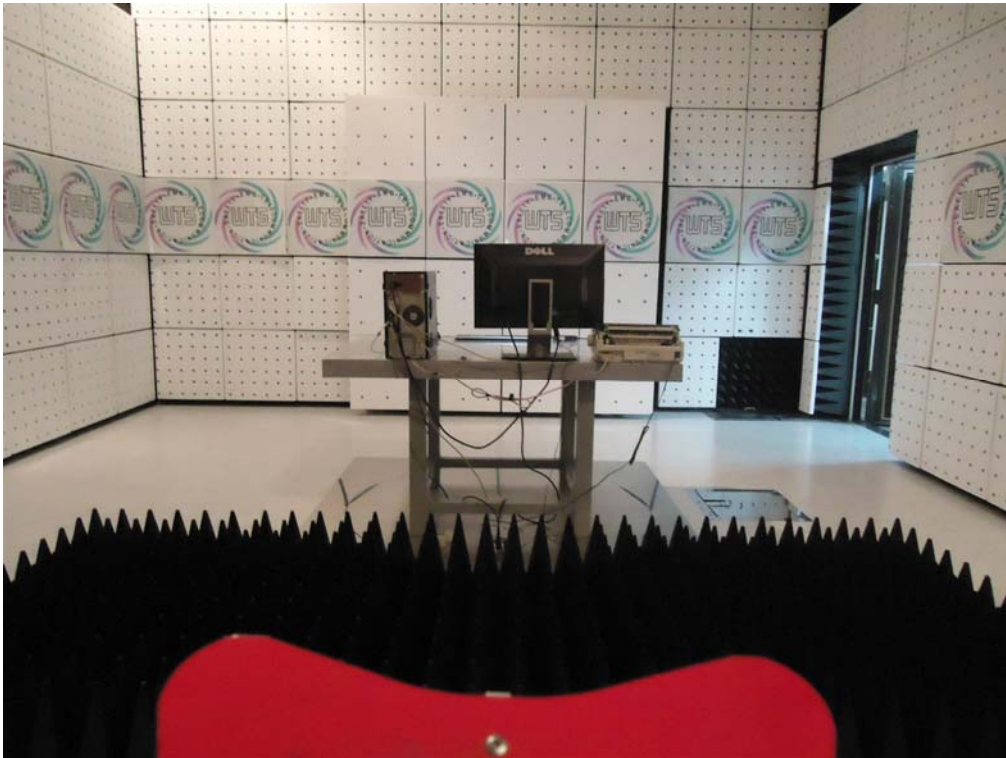

Registration number: W6M21401-13763-FCC
FCC ID: UJ9-7550A

**Set Up Photo of Radiated Emission
EMI
Below 1GHz**

Worldwide Testing Services(Taiwan) Co., Ltd.

Registration number: W6M21401-13763-FCC
FCC ID: UJ9-7550A
Above 1GHz