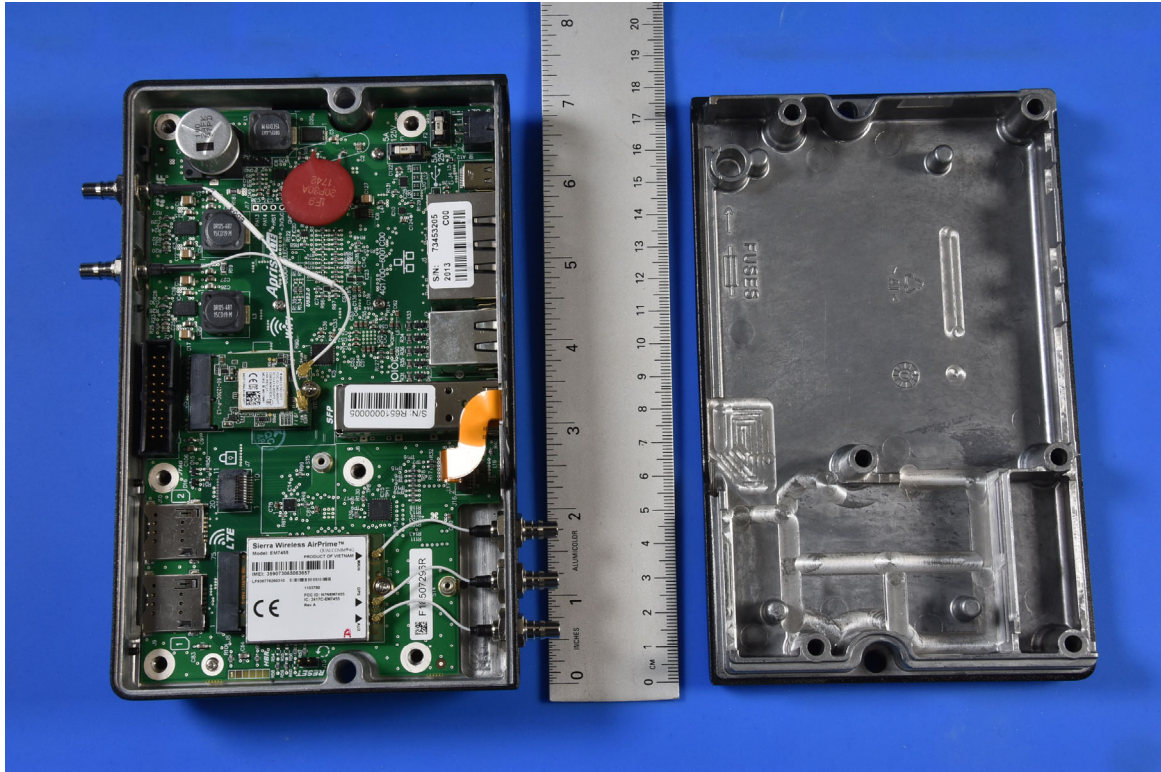

INTERNAL PHOTOGRAPHS

Note: The FCC ID shown on the label of the module in this document was taken from the test sample that was used prior to the Change of ID Authorization. The C2PC filing for this application shows the updated FCC ID: UIP4RF55.

	4RF Limited FCC ID: UIP4RF55	Model: Aprisa LTE
Internal Photos	EUT Type: LTE Module Integrated Into Multiservice Connect Router	Page 1 of 6