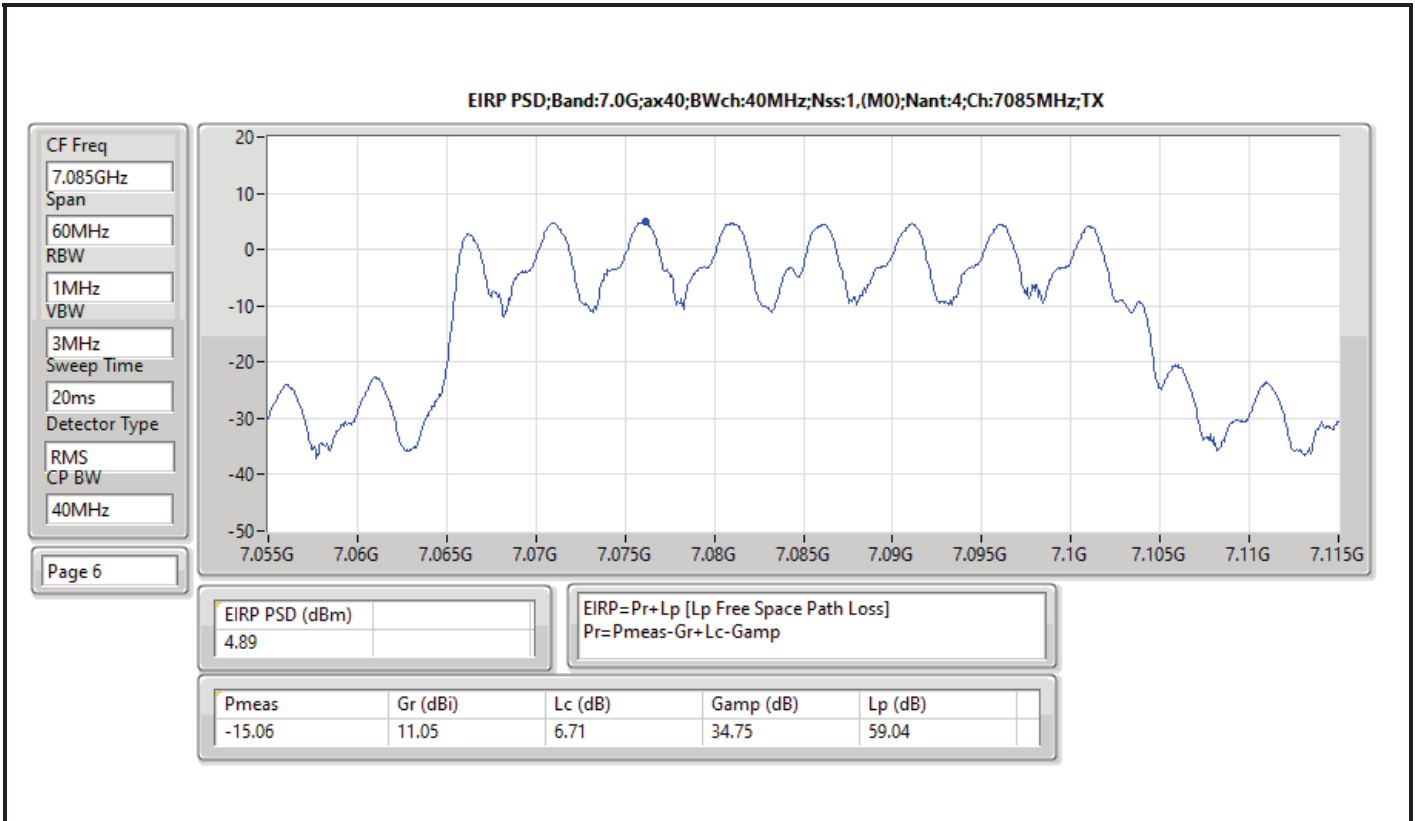

DG = Directional Gain; RBW = 500kHz for 5.725-5.85GHz band / 1MHz for other band;
 PD = trace bin-by-bin of each transmits port summing can be performed maximum power density; Port X = Port X Power Density;

Summary

Mode	PD (dBm/RBW)	EIRP PD (dBm/RBW)
5.925-6.425GHz	-	-
802.11ax HEW20-BF_Nss1,(MCS0)_4TX	-1.41	4.61
802.11ax HEW40-BF_Nss1,(MCS0)_4TX	-1.09	4.93
802.11ax HEW80-BF_Nss1,(MCS0)_4TX	-1.11	4.91
802.11ax HEW160-BF_Nss1,(MCS0)_4TX	-1.18	4.84
6.425-6.525GHz	-	-
802.11ax HEW20-BF_Nss1,(MCS0)_4TX	-1.03	4.99
802.11ax HEW40-BF_Nss1,(MCS0)_4TX	-1.14	4.88
802.11ax HEW80-BF_Nss1,(MCS0)_4TX	-1.27	4.75
802.11ax HEW160-BF_Nss1,(MCS0)_4TX	-1.14	4.88
6.525-6.875GHz	-	-
802.11ax HEW20-BF_Nss1,(MCS0)_4TX	-1.10	4.92
802.11ax HEW40-BF_Nss1,(MCS0)_4TX	-1.04	4.98
802.11ax HEW80-BF_Nss1,(MCS0)_4TX	-1.18	4.84
802.11ax HEW160-BF_Nss1,(MCS0)_4TX	-1.13	4.89
6.875-7.125GHz	-	-
802.11ax HEW20-BF_Nss1,(MCS0)_4TX	-1.45	4.57
802.11ax HEW40-BF_Nss1,(MCS0)_4TX	-1.25	4.77
802.11ax HEW80-BF_Nss1,(MCS0)_4TX	-1.12	4.90
802.11ax HEW160-BF_Nss1,(MCS0)_4TX	-3.85	2.17