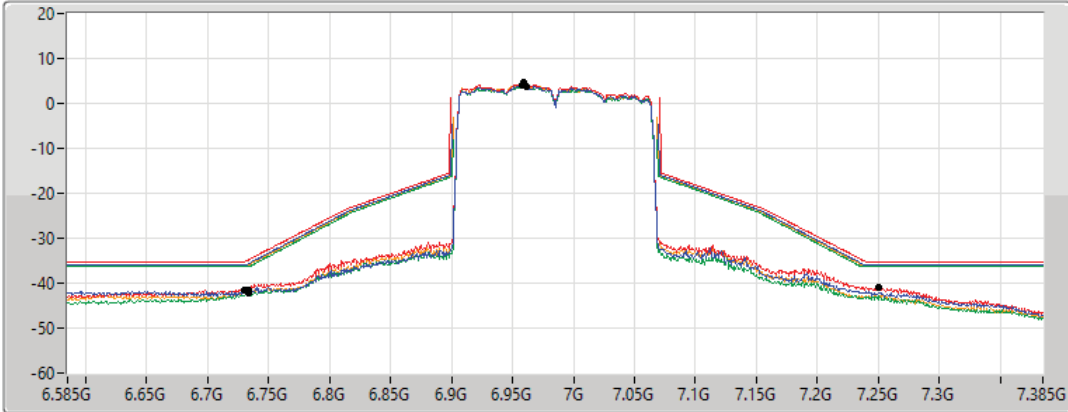

6.875-7.125GHz_802.11ax HEW160_Nss1,(MCS0)_4TX

MASK

6985MHz_TX

30/09/2022

CF Freq
6.985GHz

Span
800MHz

RBW
3MHz

VBW
10MHz

Sweep Time
20ms

Detector Type
RMS

Port 1

Port 2

Port 3

Port 4

Ref(Hz)	Ref(dBm)	Freq(Hz)	Level(dBm)	Limit(dBm)	Margin(dB)	Port
6.95783G	4.14	6.7298G	-41.45	-35.86	-5.59	1
6.95863G	4.54	7.2498G	-40.90	-35.46	-5.44	2
6.96102G	3.78	6.733G	-42.30	-36.22	-6.08	3
6.95783G	4.13	6.7338G	-41.69	-35.87	-5.82	4