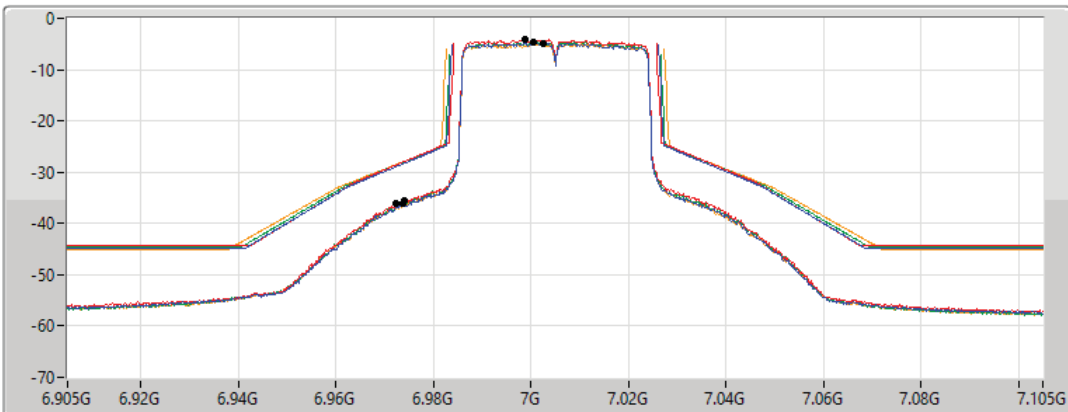

6.875-7.125GHz_802.11ax HEW40_Nss1,(MCS0)_4TX

MASK

7005MHz_TX

30/09/2022

CF Freq
7.005GHz

Span
200MHz

RBW
500kHz

VBW
2MHz

Sweep Time
20ms

Detector Type
RMS

Port 1

Port 2

Port 3

Port 4

Ref(Hz)	Ref(dBm)	Freq(Hz)	Level(dBm)	Limit(dBm)	Margin(dB)	Port
7.0026G	-4.79	6.9738G	-36.20	-28.37	-7.83	1
6.99881G	-4.20	6.974G	-35.44	-27.94	-7.50	2
7.0006G	-4.64	6.9722G	-36.22	-28.67	-7.55	3
7.0026G	-5.04	6.9738G	-36.10	-27.98	-8.12	4