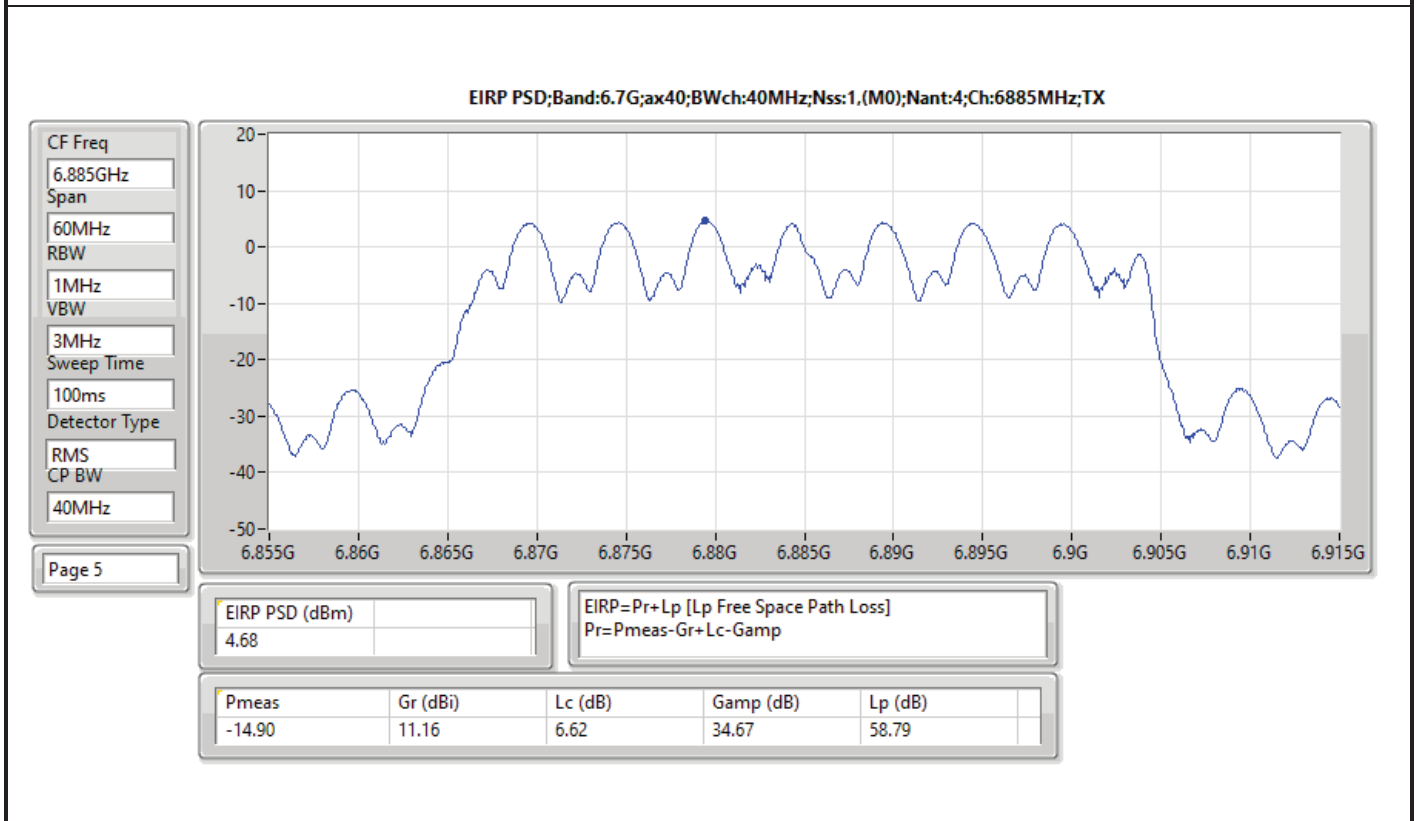

DG = Directional Gain; RBW = 500kHz for 5.725-5.85GHz band / 1MHz for other band;
 PD = trace bin-by-bin of each transmits port summing can be performed maximum power density; Port X = Port X Power Density;

Summary

Mode	PD (dBm/RBW)	EIRP PD (dBm/RBW)
5.925-6.425GHz	-	-
802.11ax HEW20-BF_Nss1,(MCS0)_4TX	-1.41	4.61
802.11ax HEW40-BF_Nss1,(MCS0)_4TX	-1.09	4.93
802.11ax HEW80-BF_Nss1,(MCS0)_4TX	-1.11	4.91
802.11ax HEW160-BF_Nss1,(MCS0)_4TX	-1.18	4.84
6.425-6.525GHz	-	-
802.11ax HEW20-BF_Nss1,(MCS0)_4TX	-1.03	4.99
802.11ax HEW40-BF_Nss1,(MCS0)_4TX	-1.14	4.88
802.11ax HEW80-BF_Nss1,(MCS0)_4TX	-1.27	4.75
802.11ax HEW160-BF_Nss1,(MCS0)_4TX	-1.14	4.88
6.525-6.875GHz	-	-
802.11ax HEW20-BF_Nss1,(MCS0)_4TX	-1.10	4.92
802.11ax HEW40-BF_Nss1,(MCS0)_4TX	-1.04	4.98
802.11ax HEW80-BF_Nss1,(MCS0)_4TX	-1.18	4.84
802.11ax HEW160-BF_Nss1,(MCS0)_4TX	-1.13	4.89
6.875-7.125GHz	-	-
802.11ax HEW20-BF_Nss1,(MCS0)_4TX	-1.45	4.57
802.11ax HEW40-BF_Nss1,(MCS0)_4TX	-1.25	4.77
802.11ax HEW80-BF_Nss1,(MCS0)_4TX	-1.12	4.90
802.11ax HEW160-BF_Nss1,(MCS0)_4TX	-3.85	2.17