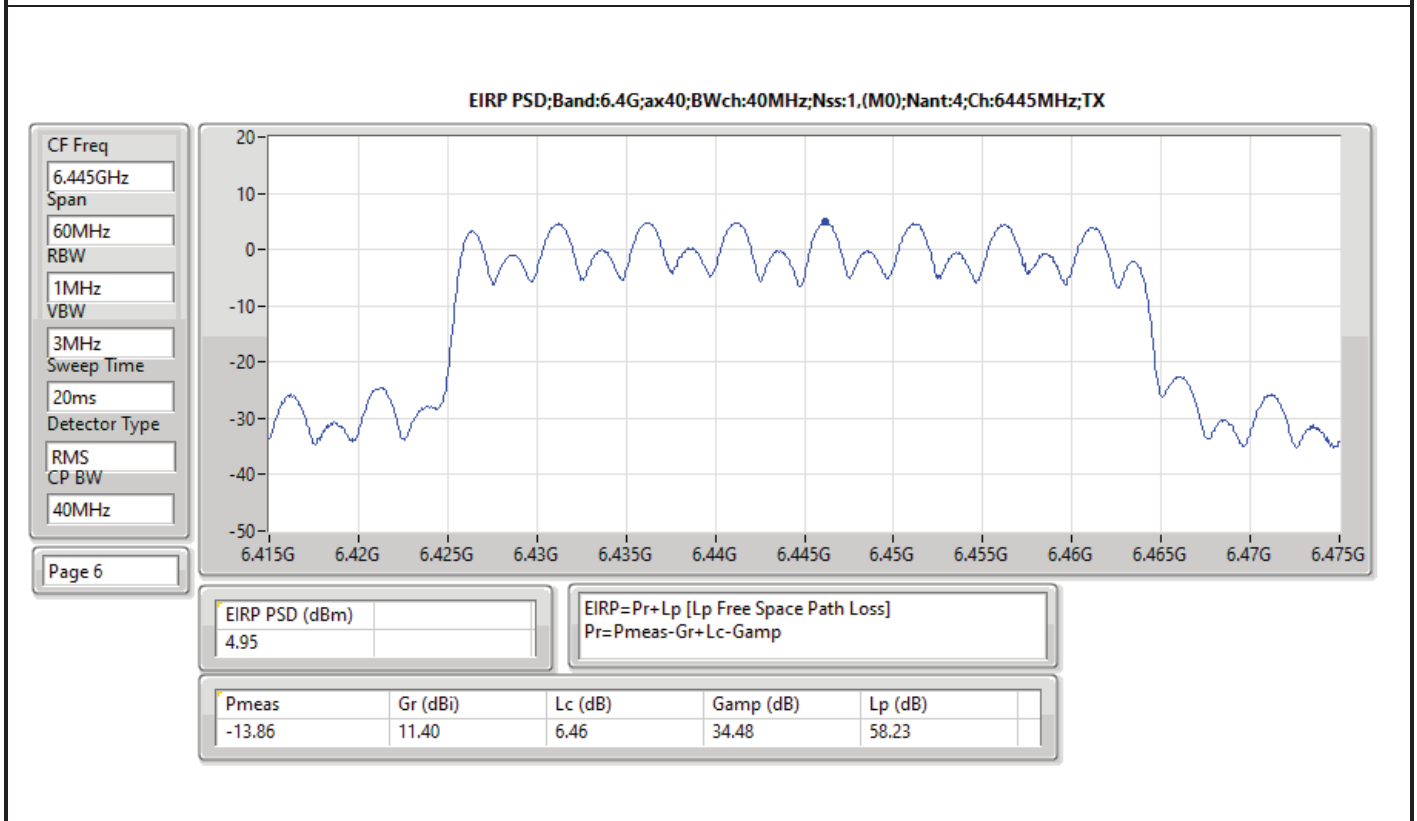

DG = Directional Gain; RBW = 500kHz for 5.725-5.85GHz band / 1MHz for other band;
 PD = trace bin-by-bin of each transmits port summing can be performed maximum power density; Port X = Port X Power Density;