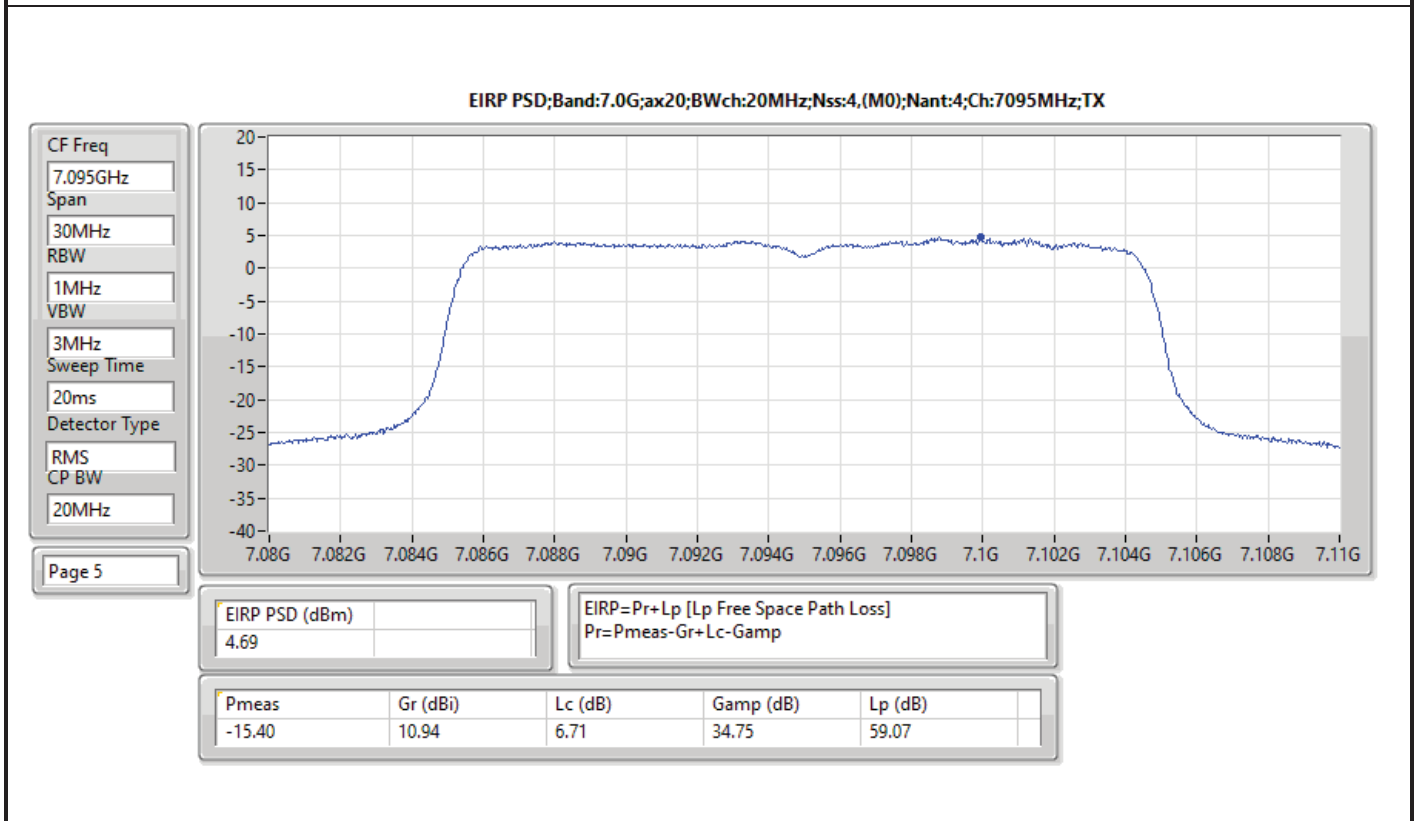

DG = Directional Gain; RBW = 500kHz for 5.725-5.85GHz band / 1MHz for other band;
 PD = trace bin-by-bin of each transmits port summing can be performed maximum power density; Port X = Port X Power Density;