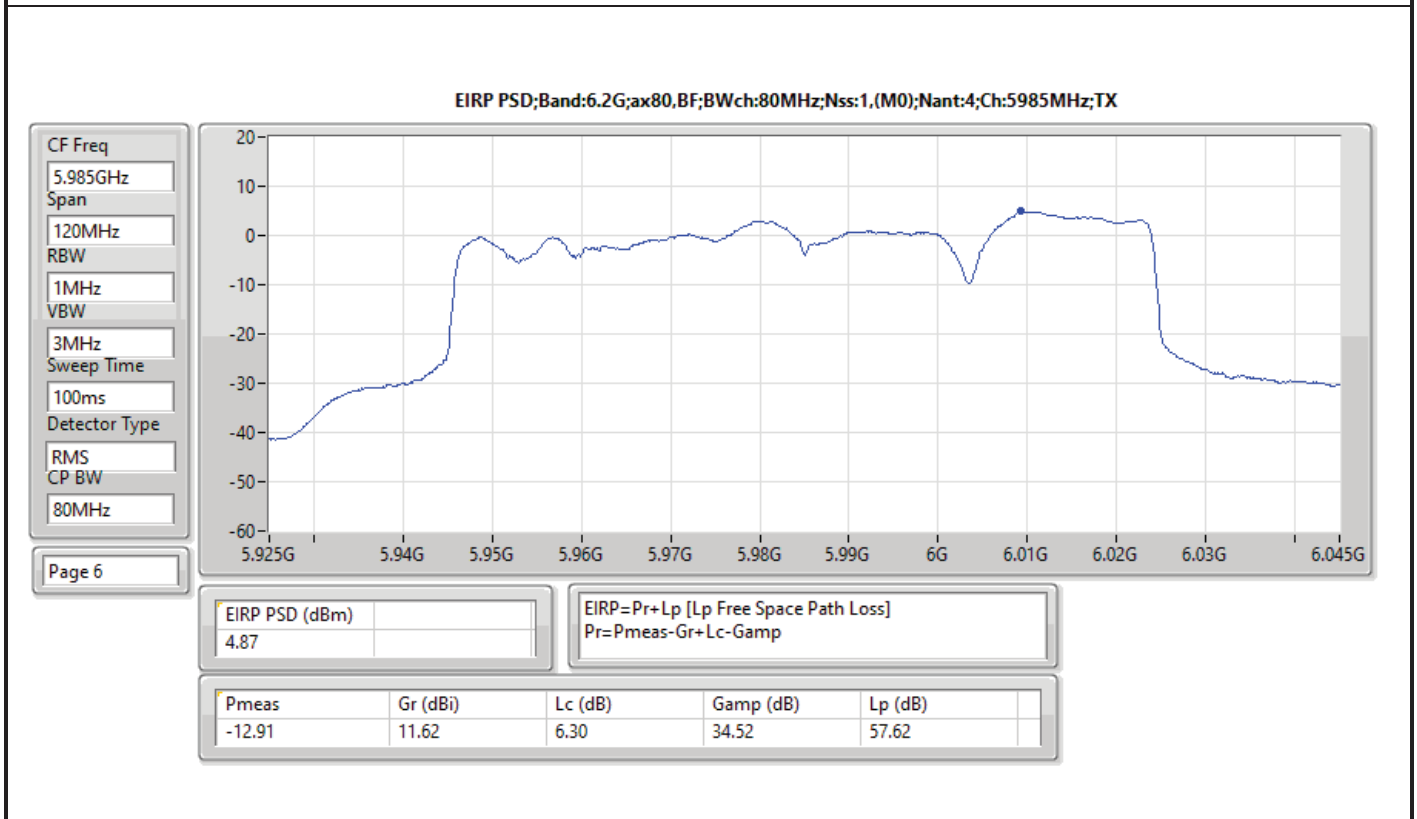

DG = Directional Gain; RBW = 500kHz for 5.725-5.85GHz band / 1MHz for other band;
 PD = trace bin-by-bin of each transmits port summing can be performed maximum power density; Port X = Port X Power Density;