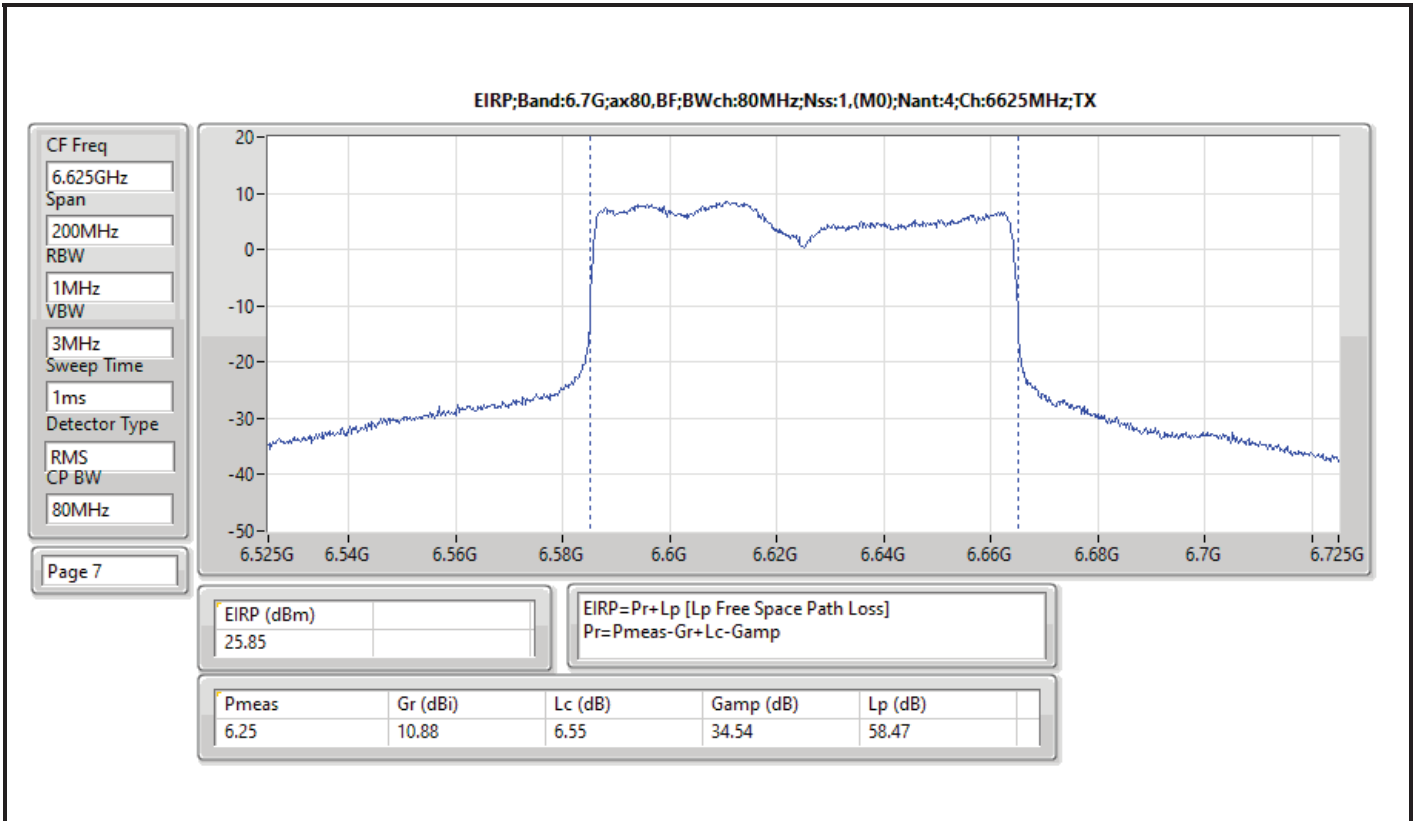

DG = Directional Gain; Port X = Port X output power

Summary

Mode	EIRP PD (dBm/RBW)
5.925-6.425GHz	-
802.11ax HEW20_Nss1,(MCS0)_4TX	4.81
802.11ax HEW20_Nss4,(MCS0)_4TX	4.74
802.11ax HEW40_Nss1,(MCS0)_4TX	4.97
802.11ax HEW40_Nss4,(MCS0)_4TX	4.91
802.11ax HEW80_Nss1,(MCS0)_4TX	4.90
802.11ax HEW80_Nss4,(MCS0)_4TX	4.99
802.11ax HEW160_Nss1,(MCS0)_4TX	4.76
802.11ax HEW160_Nss4,(MCS0)_4TX	4.82
6.425-6.525GHz	-
802.11ax HEW20_Nss1,(MCS0)_4TX	4.57
802.11ax HEW20_Nss4,(MCS0)_4TX	4.78
802.11ax HEW40_Nss1,(MCS0)_4TX	4.95
802.11ax HEW40_Nss4,(MCS0)_4TX	4.90
802.11ax HEW80_Nss1,(MCS0)_4TX	4.90
802.11ax HEW80_Nss4,(MCS0)_4TX	4.99
802.11ax HEW160_Nss1,(MCS0)_4TX	4.63
802.11ax HEW160_Nss4,(MCS0)_4TX	4.55
6.525-6.875GHz	-
802.11ax HEW20_Nss1,(MCS0)_4TX	4.89
802.11ax HEW20_Nss4,(MCS0)_4TX	4.99
802.11ax HEW40_Nss1,(MCS0)_4TX	4.73
802.11ax HEW40_Nss4,(MCS0)_4TX	4.92
802.11ax HEW80_Nss1,(MCS0)_4TX	4.79
802.11ax HEW80_Nss4,(MCS0)_4TX	4.77
802.11ax HEW160_Nss1,(MCS0)_4TX	4.69
802.11ax HEW160_Nss4,(MCS0)_4TX	4.91
6.875-7.125GHz	-
802.11ax HEW20_Nss1,(MCS0)_4TX	4.89
802.11ax HEW20_Nss4,(MCS0)_4TX	4.72
802.11ax HEW40_Nss1,(MCS0)_4TX	4.96
802.11ax HEW40_Nss4,(MCS0)_4TX	4.90
802.11ax HEW80_Nss1,(MCS0)_4TX	4.82
802.11ax HEW80_Nss4,(MCS0)_4TX	4.83
802.11ax HEW160_Nss1,(MCS0)_4TX	4.56
802.11ax HEW160_Nss4,(MCS0)_4TX	3.85