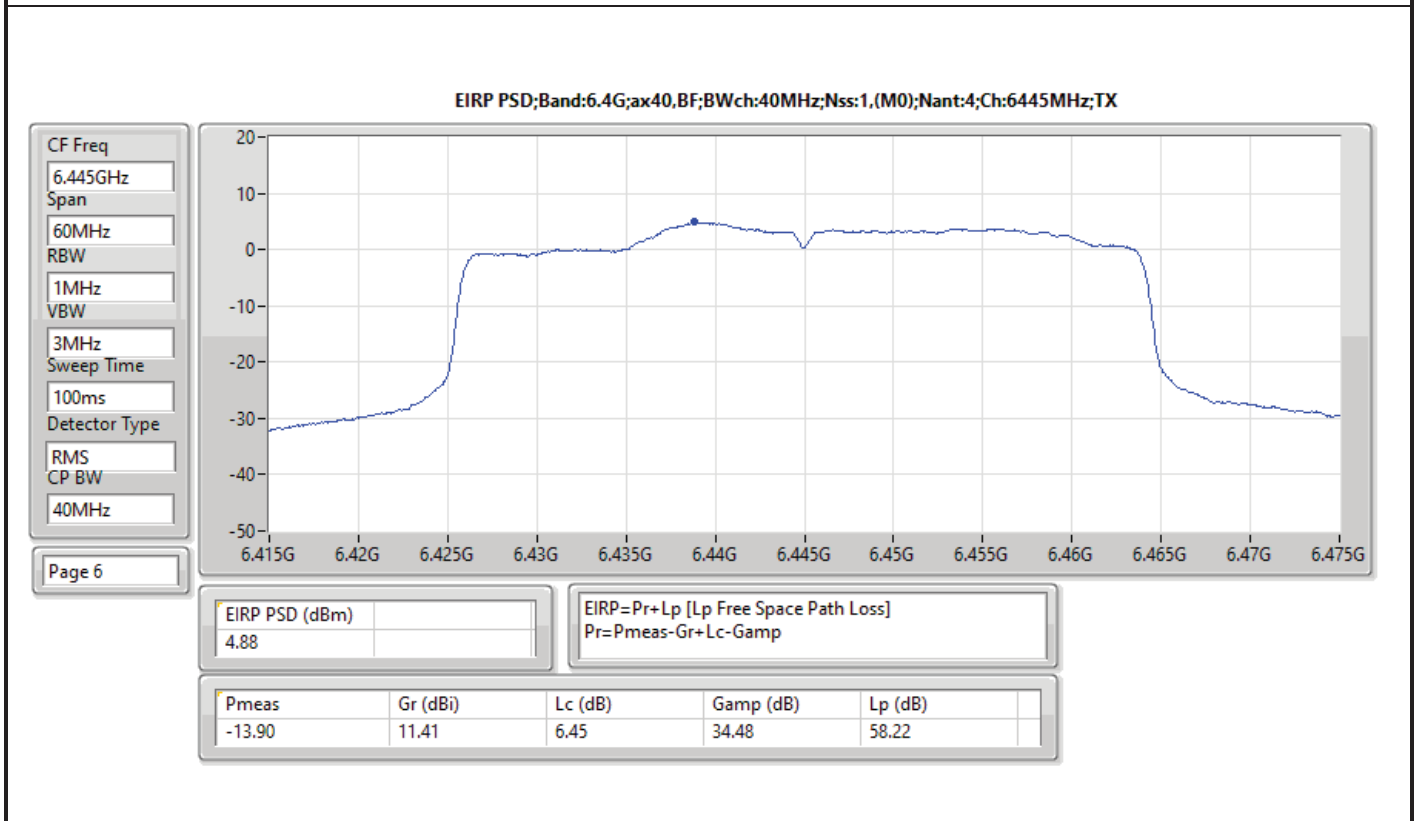

DG = Directional Gain; RBW = 500kHz for 5.725-5.85GHz band / 1MHz for other band;
 PD = trace bin-by-bin of each transmits port summing can be performed maximum power density; Port X = Port X Power Density;