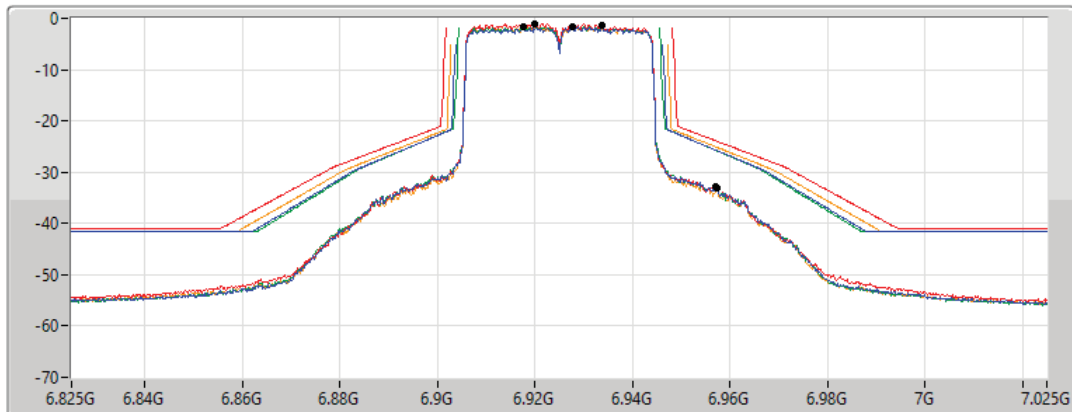

6.875-7.125GHz_802.11ax HEW40_Nss4,(MCS0)_4TX

MASK

6925MHz_TX

30/09/2022

CF Freq
6.925GHz

Span
200MHz

RBW
500kHz

VBW
2MHz

Sweep Time
20ms

Detector Type
RMS

Port 1

Port 2

Port 3

Port 4

Ref(Hz)	Ref(dBm)	Freq(Hz)	Level(dBm)	Limit(dBm)	Margin(dB)	Port
6.9276G	-1.67	6.9574G	-33.03	-25.81	-7.22	1
6.92G	-1.02	6.9572G	-32.82	-23.92	-8.90	2
6.93379G	-1.44	6.9574G	-32.99	-25.86	-7.13	3
6.91761G	-1.61	6.9574G	-33.12	-25.18	-7.94	4