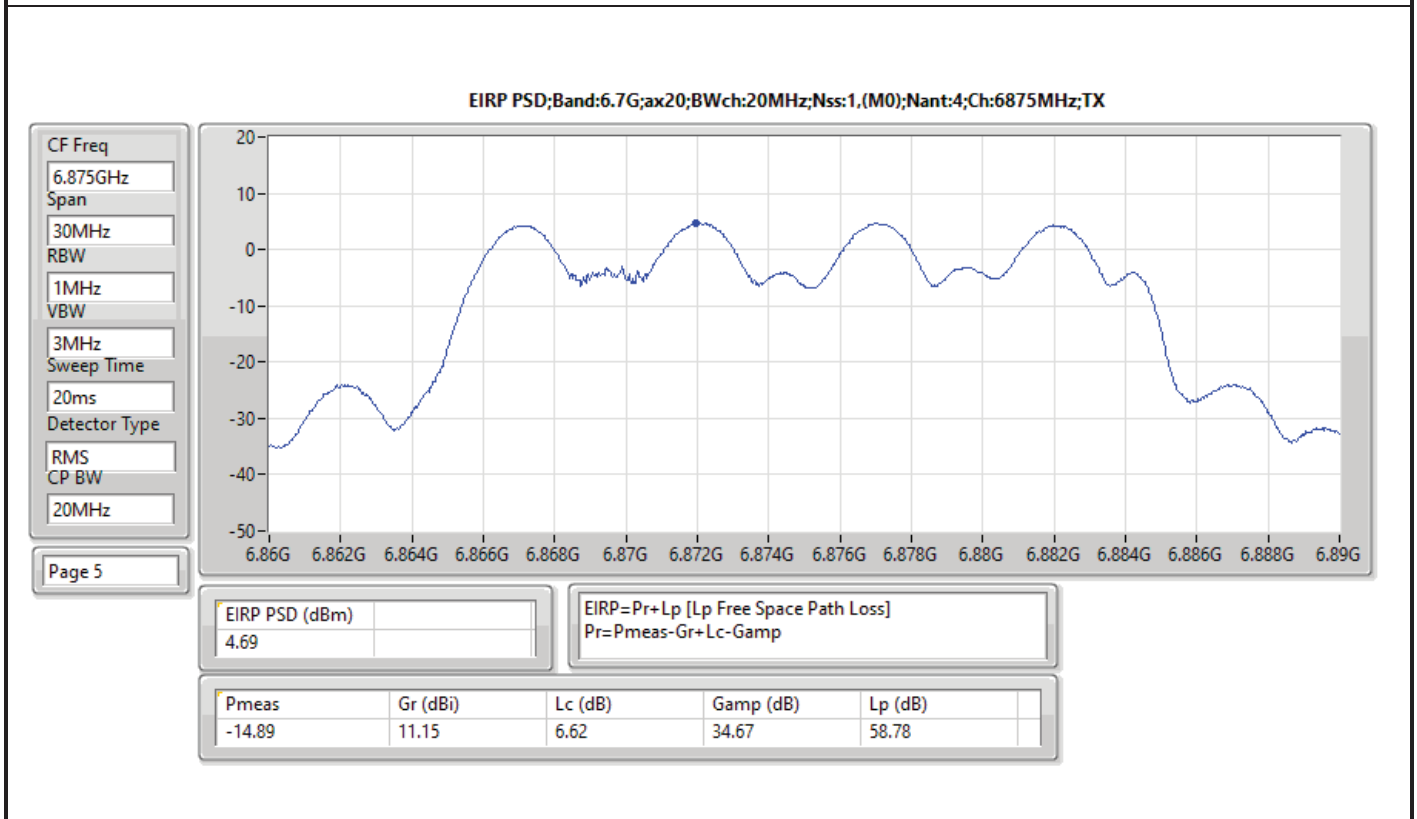

Mode	Result	EIRP PD (dBm/RBW)	EIRP PD Limit (dBm/RBW)
802.11ax HEW80_Nss1,(MCS0)_4TX	-	-	-
5985MHz	Pass	4.90	5.00
6145MHz	Pass	4.63	5.00
6385MHz	Pass	4.67	5.00
6465MHz	Pass	4.90	5.00
6545MHz	Pass	4.81	5.00
6625MHz	Pass	4.79	5.00
6705MHz	Pass	4.77	5.00
6785MHz	Pass	4.71	5.00
6865MHz	Pass	4.72	5.00
6945MHz	Pass	4.82	5.00
7025MHz	Pass	4.52	5.00
802.11ax HEW80_Nss4,(MCS0)_4TX	-	-	-
5985MHz	Pass	4.62	5.00
6145MHz	Pass	4.73	5.00
6385MHz	Pass	4.99	5.00
6465MHz	Pass	4.84	5.00
6545MHz	Pass	4.99	5.00
6625MHz	Pass	4.77	5.00
6705MHz	Pass	4.36	5.00
6785MHz	Pass	4.72	5.00
6865MHz	Pass	4.74	5.00
6945MHz	Pass	4.75	5.00
7025MHz	Pass	4.83	5.00
802.11ax HEW160_Nss1,(MCS0)_4TX	-	-	-
6025MHz	Pass	4.75	5.00
6185MHz	Pass	4.72	5.00
6345MHz	Pass	4.76	5.00
6505MHz	Pass	4.63	5.00
6665MHz	Pass	4.57	5.00
6825MHz	Pass	4.69	5.00
6985MHz	Pass	4.56	5.00
802.11ax HEW160_Nss4,(MCS0)_4TX	-	-	-
6025MHz	Pass	3.89	5.00
6185MHz	Pass	4.66	5.00
6345MHz	Pass	4.82	5.00
6505MHz	Pass	4.55	5.00
6665MHz	Pass	4.91	5.00
6825MHz	Pass	4.68	5.00
6985MHz	Pass	3.85	5.00

DG = Directional Gain; RBW = 500kHz for 5.725-5.85GHz band / 1MHz for other band;
 PD = trace bin-by-bin of each transmits port summing can be performed maximum power density; Port X = Port X Power Density;