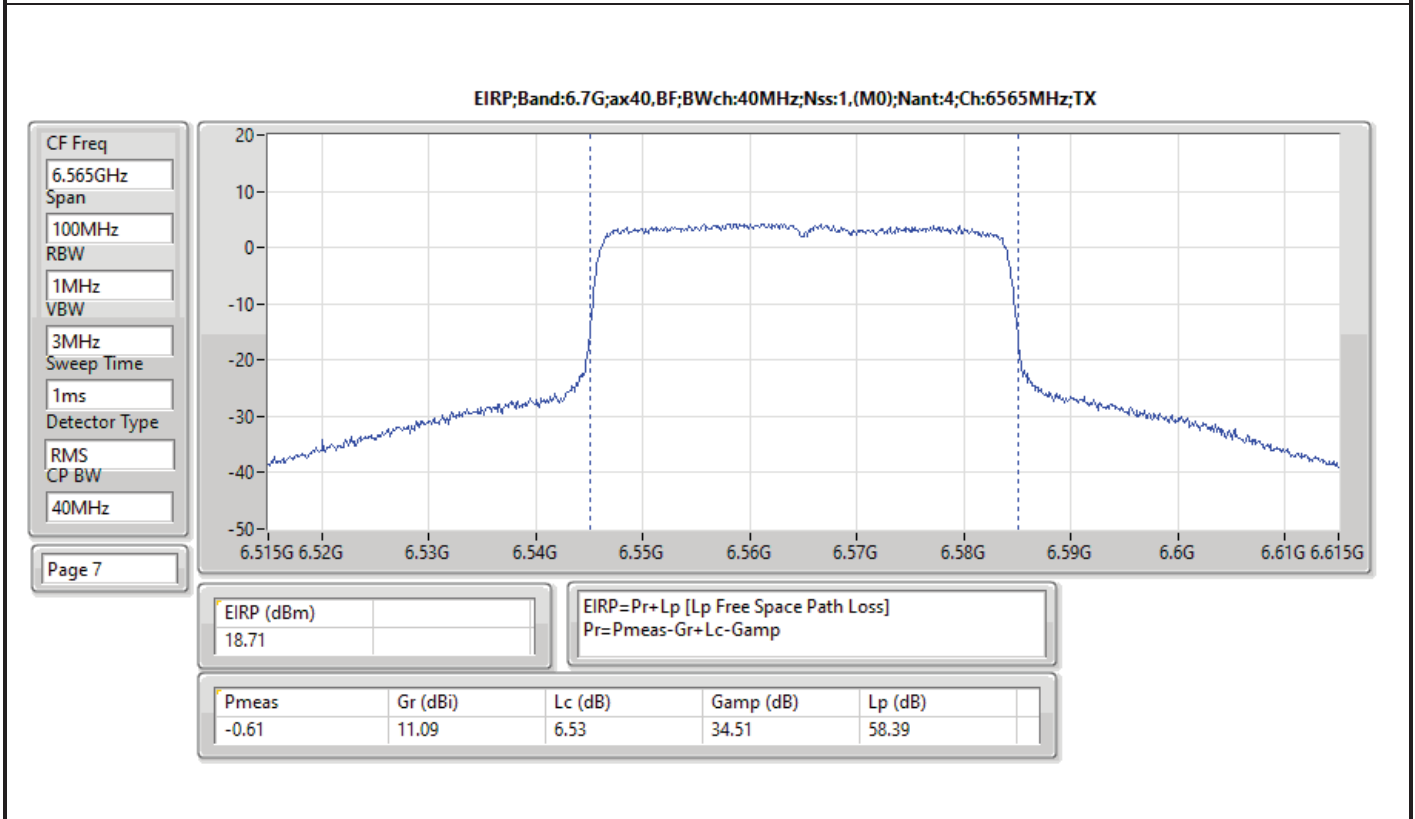

DG = Directional Gain; Port X = Port X output power

Summary

Mode	EIRP PD (dBm/RBW)
5.925-6.425GHz	-
802.11ax HEW20_Nss1,(MCS0)_4TX	4.81
802.11ax HEW20_Nss4,(MCS0)_4TX	4.74
802.11ax HEW40_Nss1,(MCS0)_4TX	4.97
802.11ax HEW40_Nss4,(MCS0)_4TX	4.91
802.11ax HEW80_Nss1,(MCS0)_4TX	4.90
802.11ax HEW80_Nss4,(MCS0)_4TX	4.99
802.11ax HEW160_Nss1,(MCS0)_4TX	4.76
802.11ax HEW160_Nss4,(MCS0)_4TX	4.82
6.425-6.525GHz	-
802.11ax HEW20_Nss1,(MCS0)_4TX	4.57
802.11ax HEW20_Nss4,(MCS0)_4TX	4.78
802.11ax HEW40_Nss1,(MCS0)_4TX	4.95
802.11ax HEW40_Nss4,(MCS0)_4TX	4.90
802.11ax HEW80_Nss1,(MCS0)_4TX	4.90
802.11ax HEW80_Nss4,(MCS0)_4TX	4.99
802.11ax HEW160_Nss1,(MCS0)_4TX	4.63
802.11ax HEW160_Nss4,(MCS0)_4TX	4.55
6.525-6.875GHz	-
802.11ax HEW20_Nss1,(MCS0)_4TX	4.89
802.11ax HEW20_Nss4,(MCS0)_4TX	4.99
802.11ax HEW40_Nss1,(MCS0)_4TX	4.73
802.11ax HEW40_Nss4,(MCS0)_4TX	4.92
802.11ax HEW80_Nss1,(MCS0)_4TX	4.79
802.11ax HEW80_Nss4,(MCS0)_4TX	4.77
802.11ax HEW160_Nss1,(MCS0)_4TX	4.69
802.11ax HEW160_Nss4,(MCS0)_4TX	4.91
6.875-7.125GHz	-
802.11ax HEW20_Nss1,(MCS0)_4TX	4.89
802.11ax HEW20_Nss4,(MCS0)_4TX	4.72
802.11ax HEW40_Nss1,(MCS0)_4TX	4.96
802.11ax HEW40_Nss4,(MCS0)_4TX	4.90
802.11ax HEW80_Nss1,(MCS0)_4TX	4.82
802.11ax HEW80_Nss4,(MCS0)_4TX	4.83
802.11ax HEW160_Nss1,(MCS0)_4TX	4.56
802.11ax HEW160_Nss4,(MCS0)_4TX	3.85