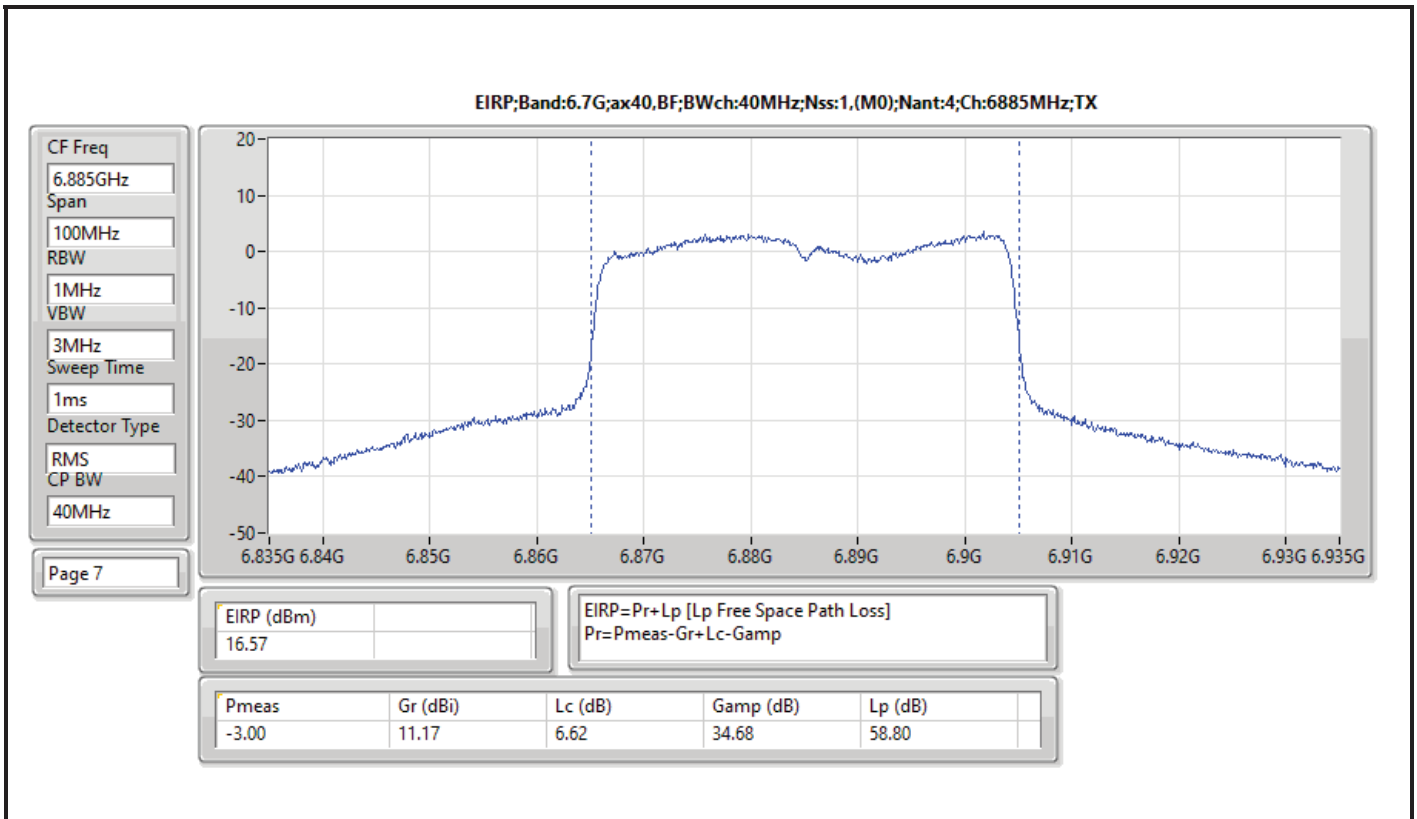

DG = Directional Gain; Port X = Port X output power

Summary

Mode	EIRP PD (dBm/RBW)
5.925-6.425GHz	-
802.11ax HEW20_Nss1,(MCS0)_4TX	4.81
802.11ax HEW20_Nss4,(MCS0)_4TX	4.74
802.11ax HEW40_Nss1,(MCS0)_4TX	4.97
802.11ax HEW40_Nss4,(MCS0)_4TX	4.91
802.11ax HEW80_Nss1,(MCS0)_4TX	4.90
802.11ax HEW80_Nss4,(MCS0)_4TX	4.99
802.11ax HEW160_Nss1,(MCS0)_4TX	4.76
802.11ax HEW160_Nss4,(MCS0)_4TX	4.82
6.425-6.525GHz	-
802.11ax HEW20_Nss1,(MCS0)_4TX	4.57
802.11ax HEW20_Nss4,(MCS0)_4TX	4.78
802.11ax HEW40_Nss1,(MCS0)_4TX	4.95
802.11ax HEW40_Nss4,(MCS0)_4TX	4.90
802.11ax HEW80_Nss1,(MCS0)_4TX	4.90
802.11ax HEW80_Nss4,(MCS0)_4TX	4.99
802.11ax HEW160_Nss1,(MCS0)_4TX	4.63
802.11ax HEW160_Nss4,(MCS0)_4TX	4.55
6.525-6.875GHz	-
802.11ax HEW20_Nss1,(MCS0)_4TX	4.89
802.11ax HEW20_Nss4,(MCS0)_4TX	4.99
802.11ax HEW40_Nss1,(MCS0)_4TX	4.73
802.11ax HEW40_Nss4,(MCS0)_4TX	4.92
802.11ax HEW80_Nss1,(MCS0)_4TX	4.79
802.11ax HEW80_Nss4,(MCS0)_4TX	4.77
802.11ax HEW160_Nss1,(MCS0)_4TX	4.69
802.11ax HEW160_Nss4,(MCS0)_4TX	4.91
6.875-7.125GHz	-
802.11ax HEW20_Nss1,(MCS0)_4TX	4.89
802.11ax HEW20_Nss4,(MCS0)_4TX	4.72
802.11ax HEW40_Nss1,(MCS0)_4TX	4.96
802.11ax HEW40_Nss4,(MCS0)_4TX	4.90
802.11ax HEW80_Nss1,(MCS0)_4TX	4.82
802.11ax HEW80_Nss4,(MCS0)_4TX	4.83
802.11ax HEW160_Nss1,(MCS0)_4TX	4.56
802.11ax HEW160_Nss4,(MCS0)_4TX	3.85