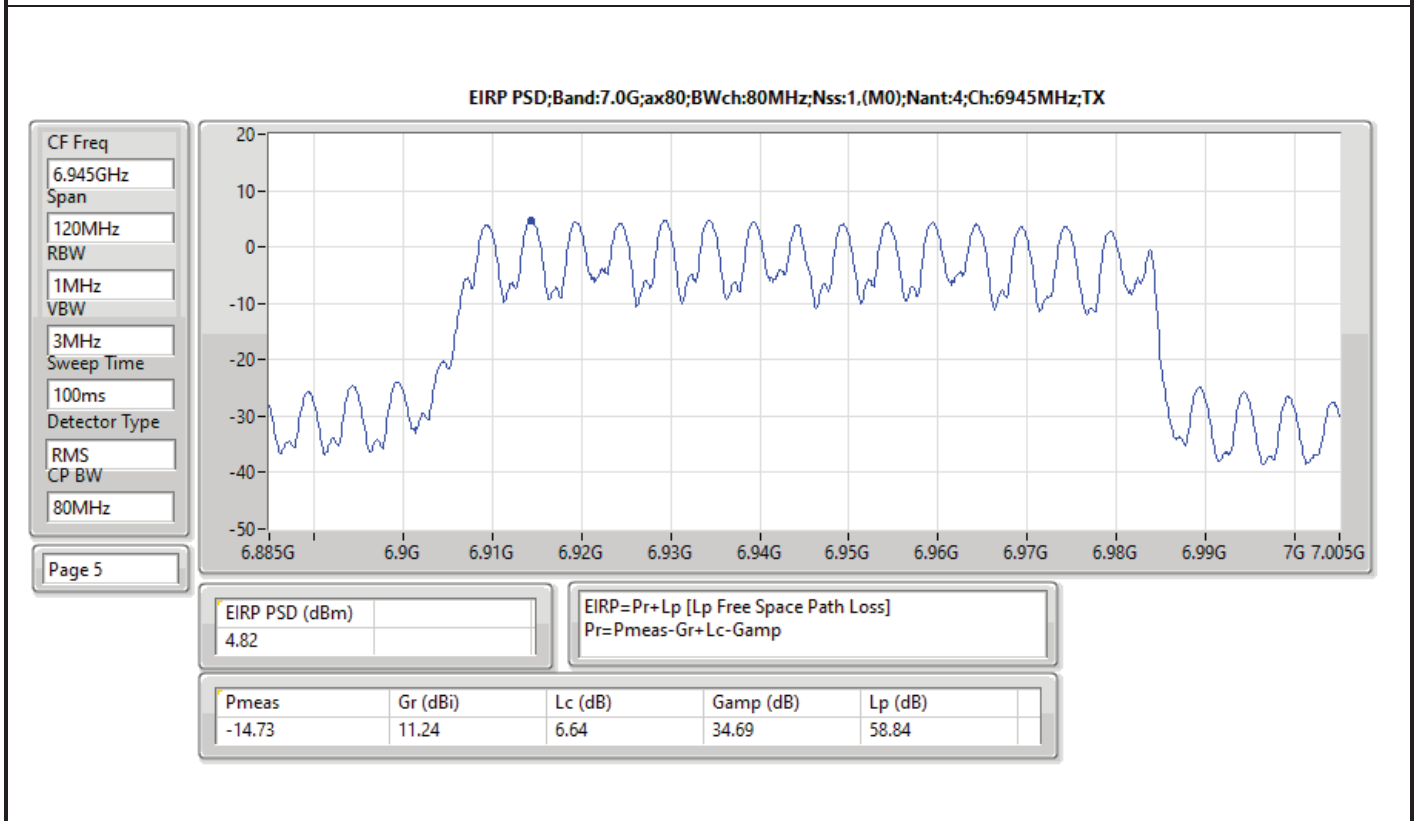

DG = Directional Gain; RBW = 500kHz for 5.725-5.85GHz band / 1MHz for other band;
 PD = trace bin-by-bin of each transmits port summing can be performed maximum power density; Port X = Port X Power Density;