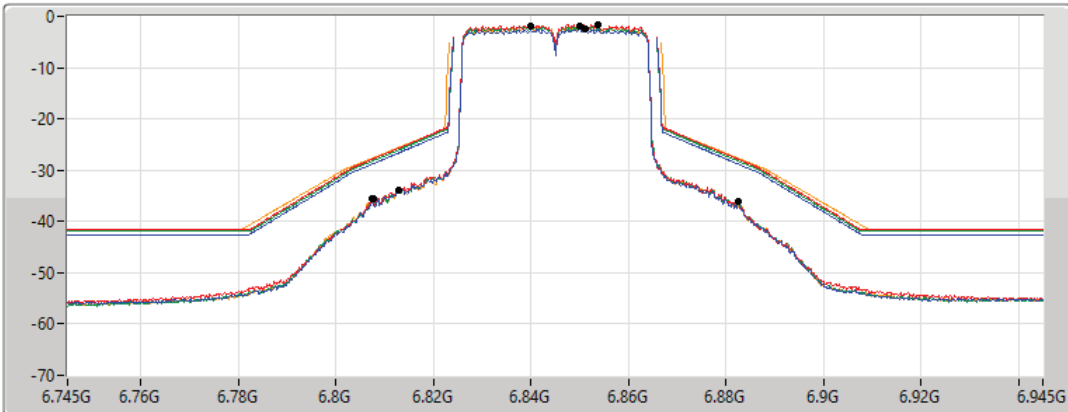

6.525-6.875GHz_802.11ax HEW40_Nss4,(MCS0)_4TX

MASK

6845MHz_TX

30/09/2022

CF Freq
6.845GHz

Span
200MHz

RBW
500kHz

VBW
2MHz

Sweep Time
20ms

Detector Type
RMS

Port 1

Port 2

Port 3

Port 4

Ref(Hz)	Ref(dBm)	Freq(Hz)	Level(dBm)	Limit(dBm)	Margin(dB)	Port
6.85119G	-2.54	6.8826G	-36.17	-28.84	-7.33	1
6.85379G	-1.59	6.8076G	-35.61	-27.84	-7.77	2
6.84G	-1.91	6.8128G	-33.84	-26.08	-7.76	3
6.85G	-1.90	6.8074G	-35.63	-27.71	-7.92	4