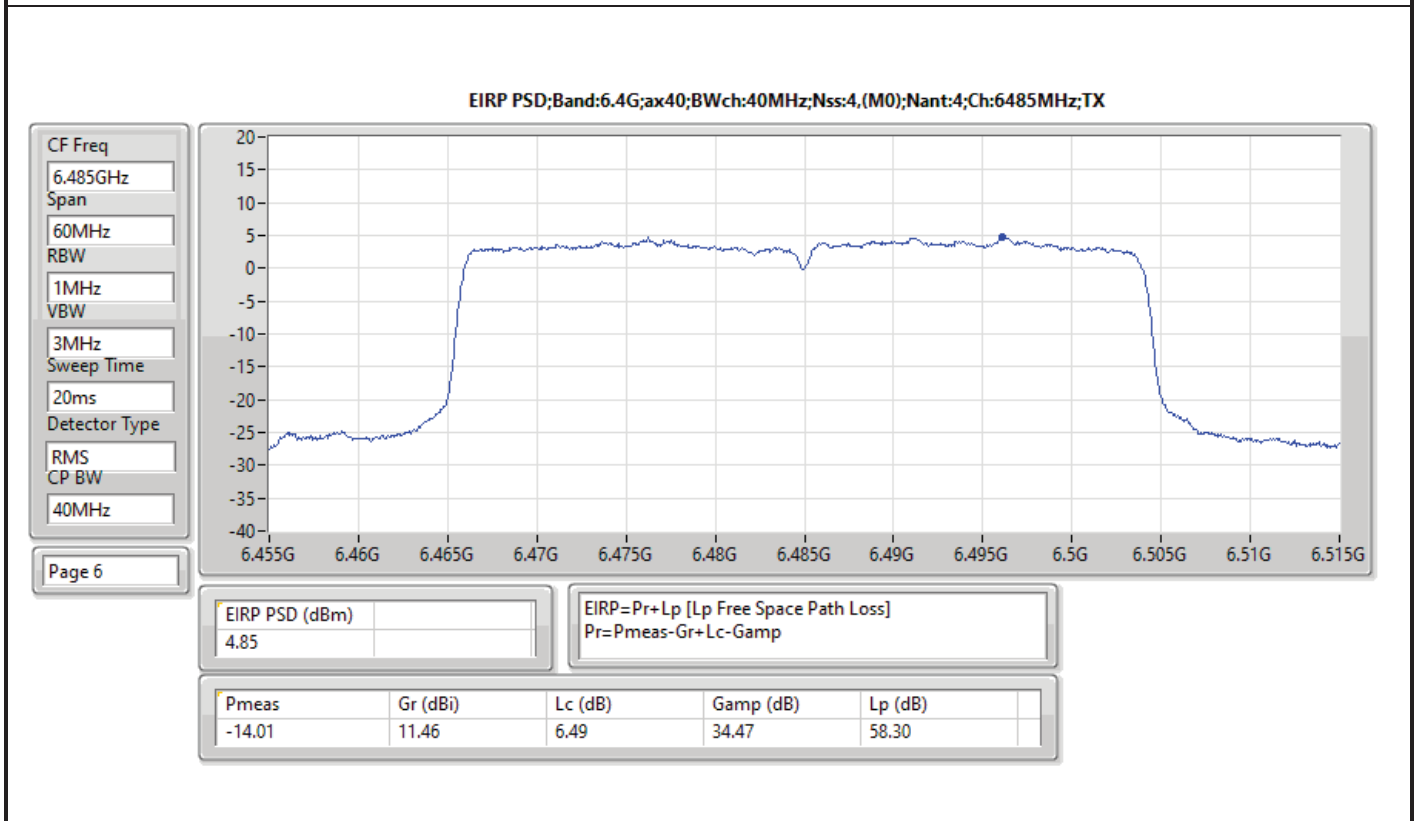

DG = Directional Gain; RBW = 500kHz for 5.725-5.85GHz band / 1MHz for other band;
 PD = trace bin-by-bin of each transmits port summing can be performed maximum power density; Port X = Port X Power Density;