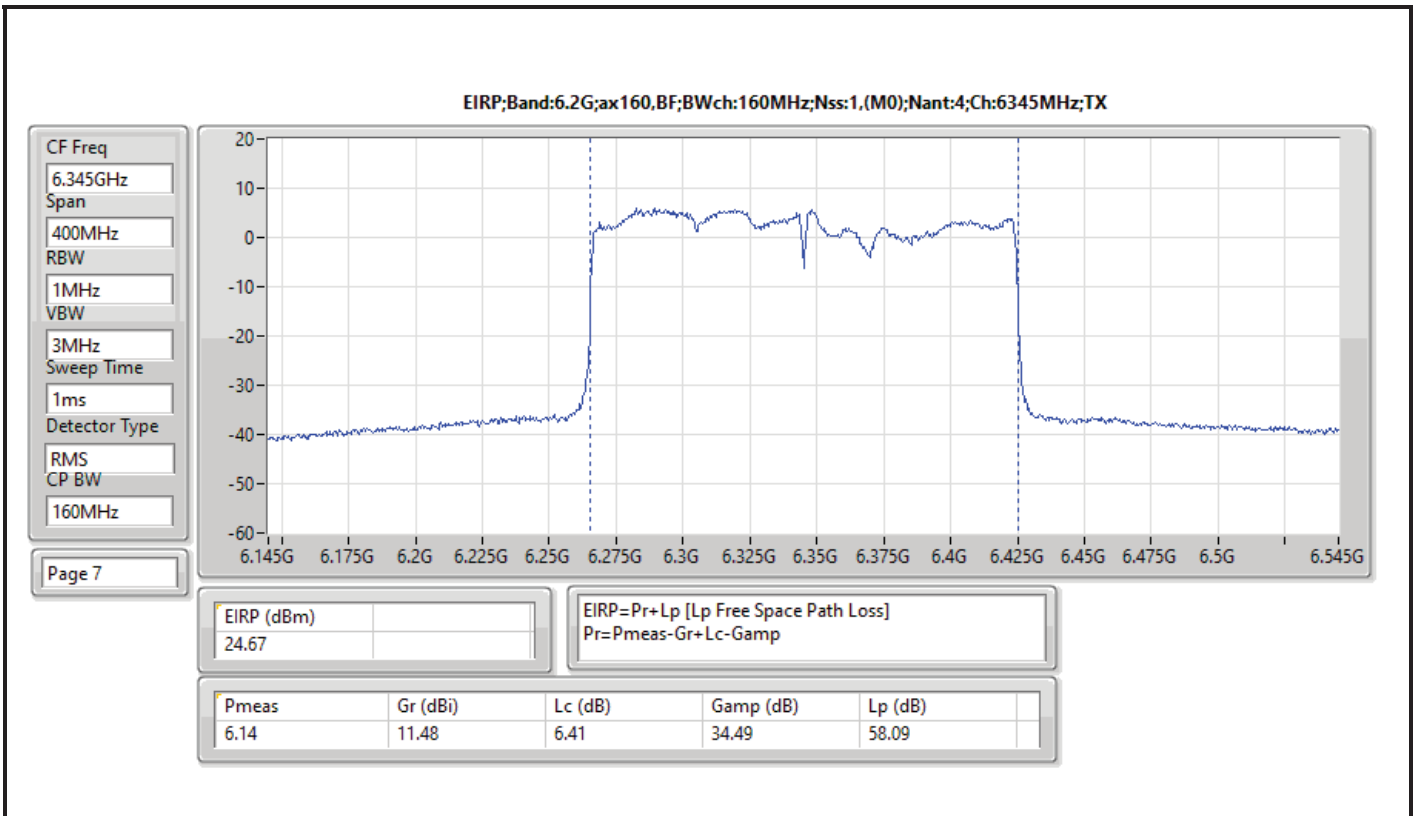

DG = Directional Gain; Port X = Port X output power

Summary

Mode	EIRP PD (dBm/RBW)
5.925-6.425GHz	-
802.11ax HEW20_Nss1,(MCS0)_4TX	4.81
802.11ax HEW20_Nss4,(MCS0)_4TX	4.74
802.11ax HEW40_Nss1,(MCS0)_4TX	4.97
802.11ax HEW40_Nss4,(MCS0)_4TX	4.91
802.11ax HEW80_Nss1,(MCS0)_4TX	4.90
802.11ax HEW80_Nss4,(MCS0)_4TX	4.99
802.11ax HEW160_Nss1,(MCS0)_4TX	4.76
802.11ax HEW160_Nss4,(MCS0)_4TX	4.82
6.425-6.525GHz	-
802.11ax HEW20_Nss1,(MCS0)_4TX	4.57
802.11ax HEW20_Nss4,(MCS0)_4TX	4.78
802.11ax HEW40_Nss1,(MCS0)_4TX	4.95
802.11ax HEW40_Nss4,(MCS0)_4TX	4.90
802.11ax HEW80_Nss1,(MCS0)_4TX	4.90
802.11ax HEW80_Nss4,(MCS0)_4TX	4.99
802.11ax HEW160_Nss1,(MCS0)_4TX	4.63
802.11ax HEW160_Nss4,(MCS0)_4TX	4.55
6.525-6.875GHz	-
802.11ax HEW20_Nss1,(MCS0)_4TX	4.89
802.11ax HEW20_Nss4,(MCS0)_4TX	4.99
802.11ax HEW40_Nss1,(MCS0)_4TX	4.73
802.11ax HEW40_Nss4,(MCS0)_4TX	4.92
802.11ax HEW80_Nss1,(MCS0)_4TX	4.79
802.11ax HEW80_Nss4,(MCS0)_4TX	4.77
802.11ax HEW160_Nss1,(MCS0)_4TX	4.69
802.11ax HEW160_Nss4,(MCS0)_4TX	4.91
6.875-7.125GHz	-
802.11ax HEW20_Nss1,(MCS0)_4TX	4.89
802.11ax HEW20_Nss4,(MCS0)_4TX	4.72
802.11ax HEW40_Nss1,(MCS0)_4TX	4.96
802.11ax HEW40_Nss4,(MCS0)_4TX	4.90
802.11ax HEW80_Nss1,(MCS0)_4TX	4.82
802.11ax HEW80_Nss4,(MCS0)_4TX	4.83
802.11ax HEW160_Nss1,(MCS0)_4TX	4.56
802.11ax HEW160_Nss4,(MCS0)_4TX	3.85