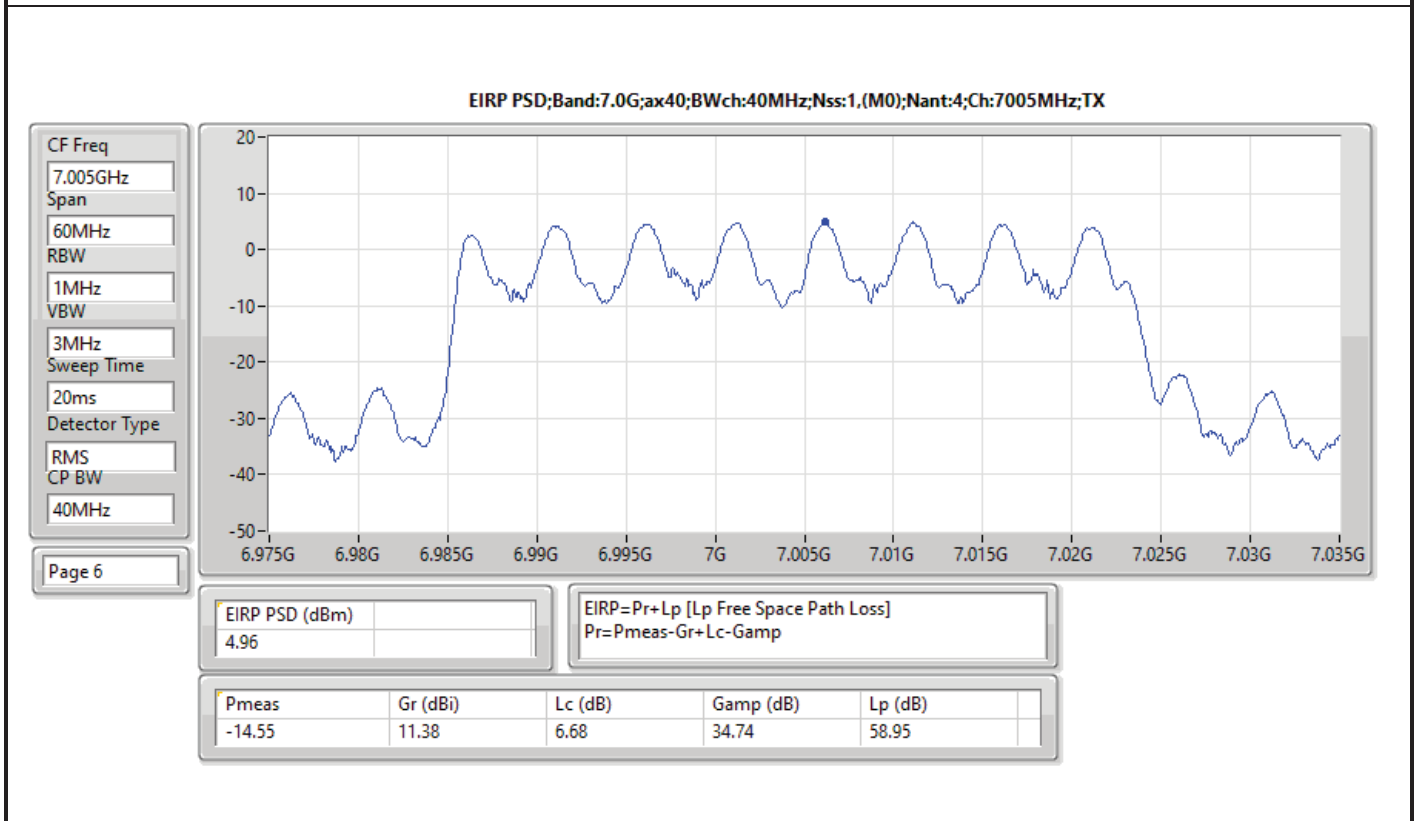

DG = Directional Gain; RBW = 500kHz for 5.725-5.85GHz band / 1MHz for other band;
 PD = trace bin-by-bin of each transmits port summing can be performed maximum power density; Port X = Port X Power Density;

Summary

Mode	PD (dBm/RBW)	EIRP PD (dBm/RBW)
5.925-6.425GHz	-	-
802.11ax HEW20-BF_Nss1,(MCS0)_4TX	-1.41	4.61
802.11ax HEW40-BF_Nss1,(MCS0)_4TX	-1.09	4.93
802.11ax HEW80-BF_Nss1,(MCS0)_4TX	-1.11	4.91
802.11ax HEW160-BF_Nss1,(MCS0)_4TX	-1.18	4.84
6.425-6.525GHz	-	-
802.11ax HEW20-BF_Nss1,(MCS0)_4TX	-1.03	4.99
802.11ax HEW40-BF_Nss1,(MCS0)_4TX	-1.14	4.88
802.11ax HEW80-BF_Nss1,(MCS0)_4TX	-1.27	4.75
802.11ax HEW160-BF_Nss1,(MCS0)_4TX	-1.14	4.88
6.525-6.875GHz	-	-
802.11ax HEW20-BF_Nss1,(MCS0)_4TX	-1.10	4.92
802.11ax HEW40-BF_Nss1,(MCS0)_4TX	-1.04	4.98
802.11ax HEW80-BF_Nss1,(MCS0)_4TX	-1.18	4.84
802.11ax HEW160-BF_Nss1,(MCS0)_4TX	-1.13	4.89
6.875-7.125GHz	-	-
802.11ax HEW20-BF_Nss1,(MCS0)_4TX	-1.45	4.57
802.11ax HEW40-BF_Nss1,(MCS0)_4TX	-1.25	4.77
802.11ax HEW80-BF_Nss1,(MCS0)_4TX	-1.12	4.90
802.11ax HEW160-BF_Nss1,(MCS0)_4TX	-3.85	2.17