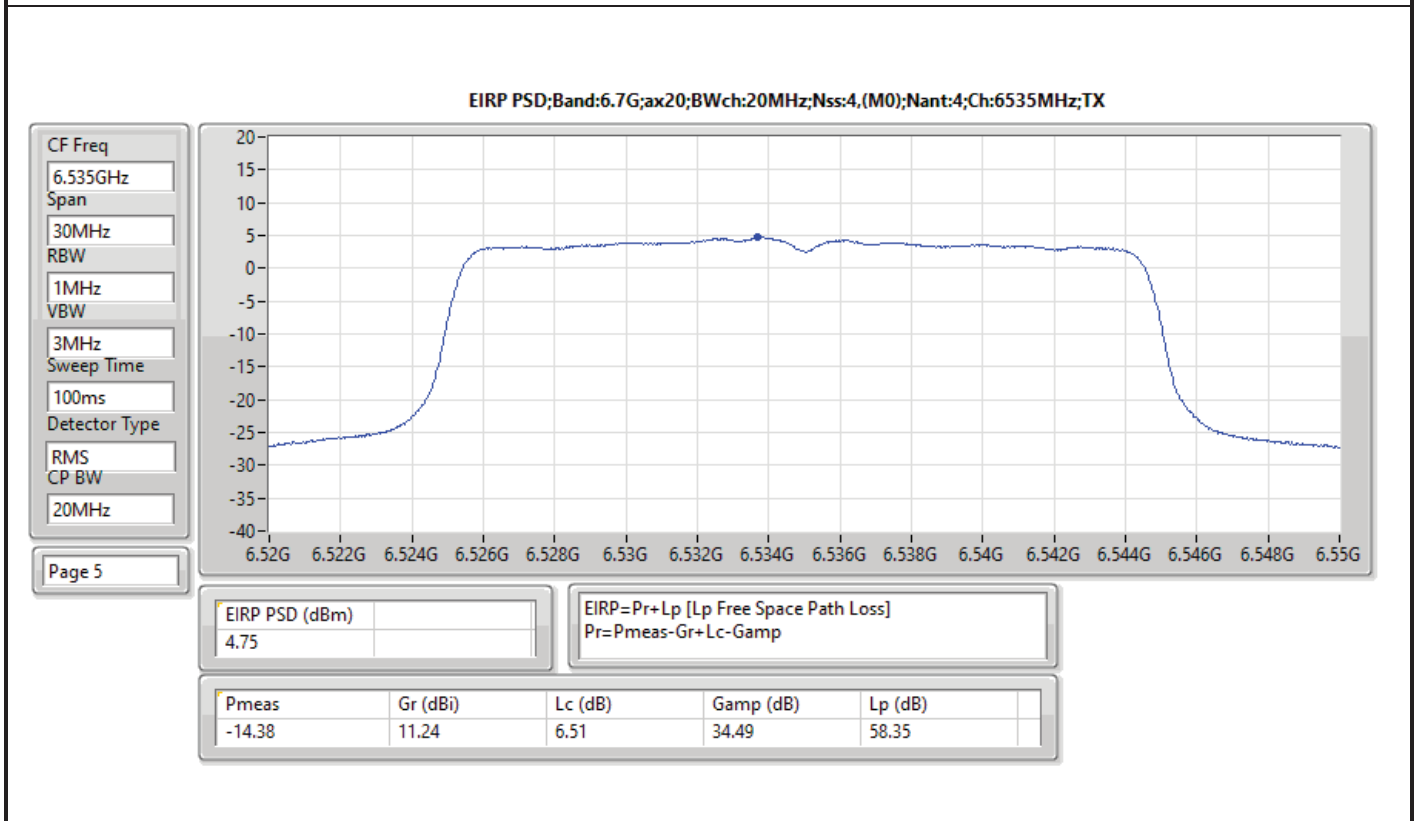

DG = Directional Gain; RBW = 500kHz for 5.725-5.85GHz band / 1MHz for other band;
 PD = trace bin-by-bin of each transmits port summing can be performed maximum power density; Port X = Port X Power Density;