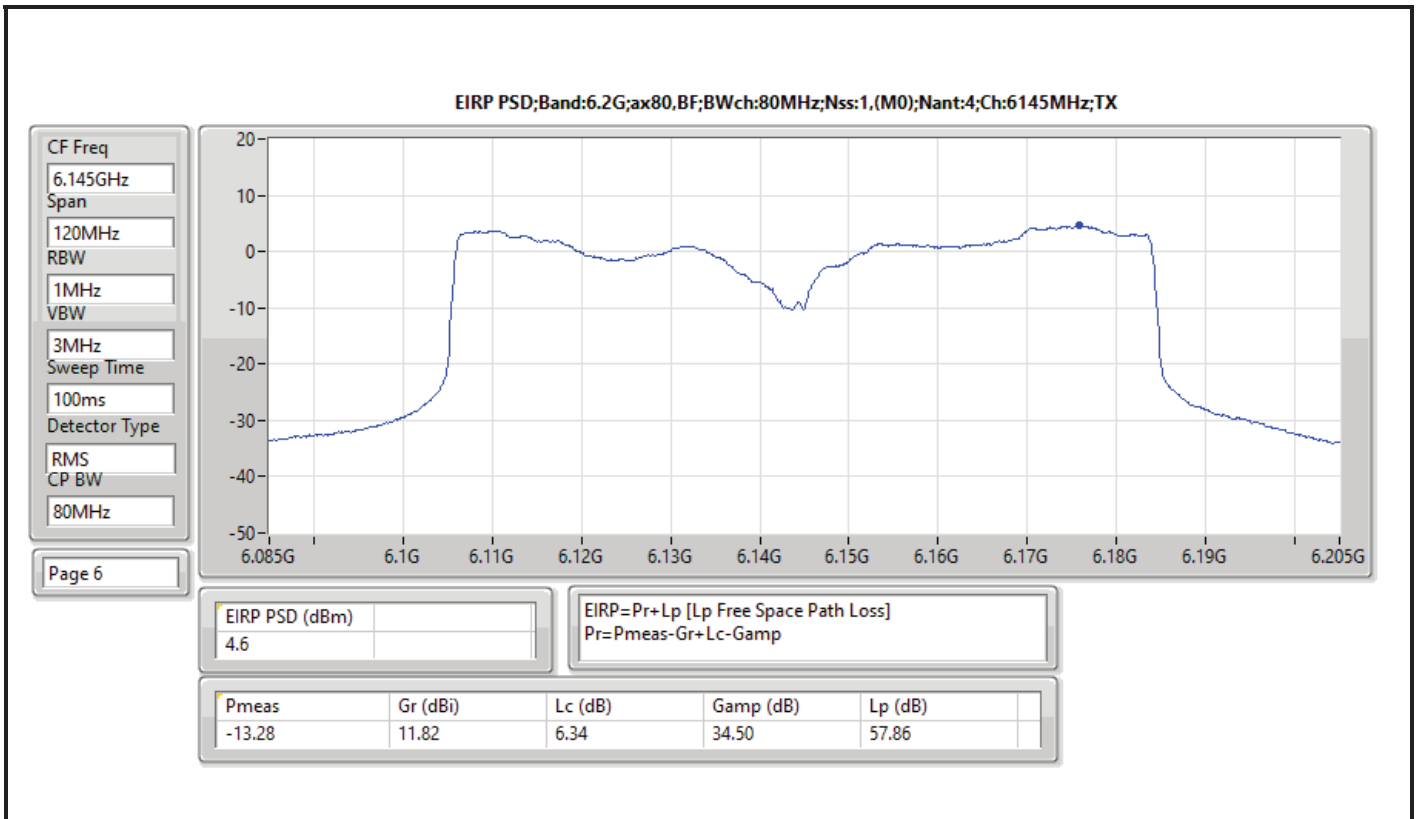

DG = Directional Gain; RBW = 500kHz for 5.725-5.85GHz band / 1MHz for other band;
 PD = trace bin-by-bin of each transmits port summing can be performed maximum power density; Port X = Port X Power Density;