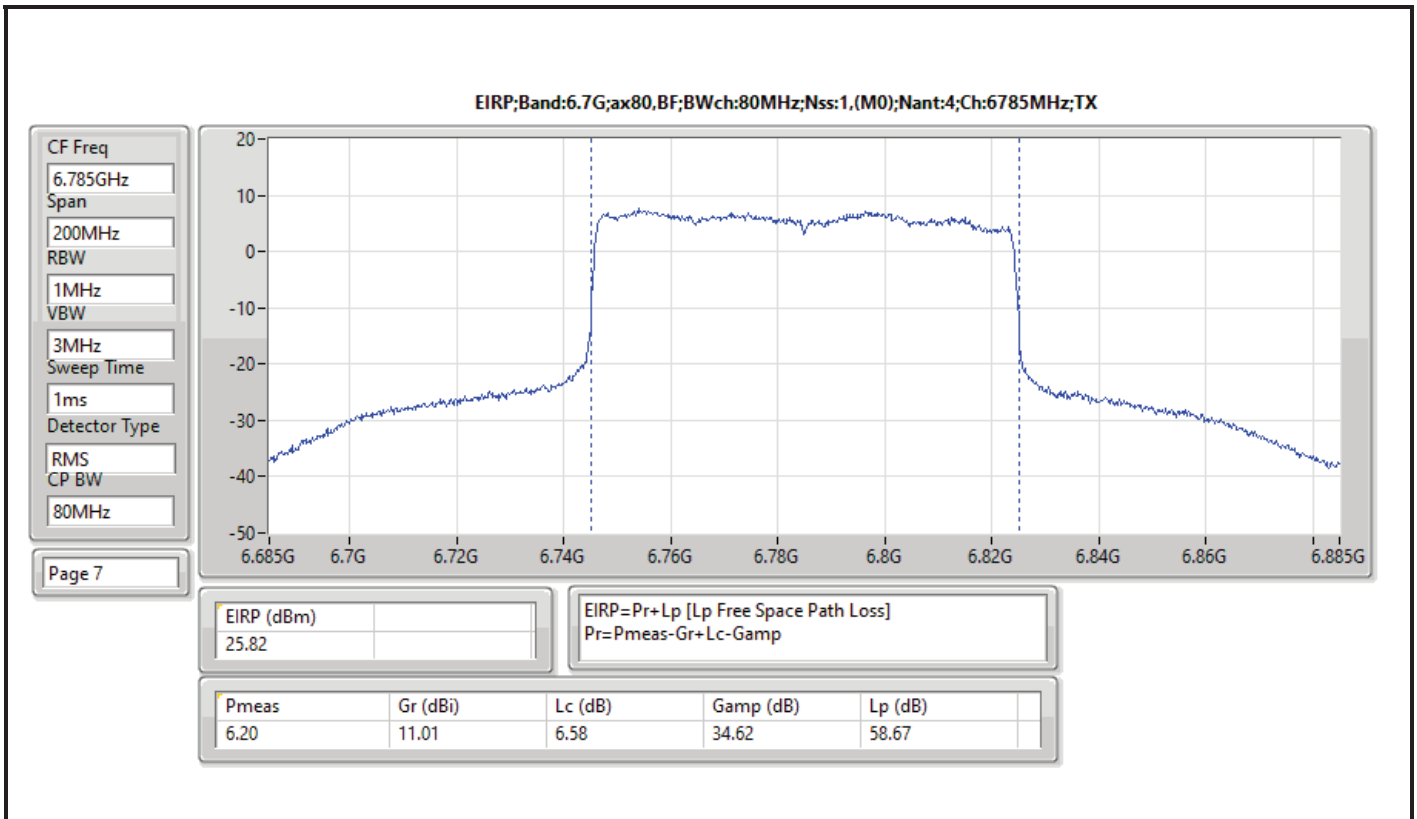

DG = Directional Gain; Port X = Port X output power

Summary

Mode	EIRP PD (dBm/RBW)
5.925-6.425GHz	-
802.11ax HEW20_Nss1,(MCS0)_4TX	4.81
802.11ax HEW20_Nss4,(MCS0)_4TX	4.74
802.11ax HEW40_Nss1,(MCS0)_4TX	4.97
802.11ax HEW40_Nss4,(MCS0)_4TX	4.91
802.11ax HEW80_Nss1,(MCS0)_4TX	4.90
802.11ax HEW80_Nss4,(MCS0)_4TX	4.99
802.11ax HEW160_Nss1,(MCS0)_4TX	4.76
802.11ax HEW160_Nss4,(MCS0)_4TX	4.82
6.425-6.525GHz	-
802.11ax HEW20_Nss1,(MCS0)_4TX	4.57
802.11ax HEW20_Nss4,(MCS0)_4TX	4.78
802.11ax HEW40_Nss1,(MCS0)_4TX	4.95
802.11ax HEW40_Nss4,(MCS0)_4TX	4.90
802.11ax HEW80_Nss1,(MCS0)_4TX	4.90
802.11ax HEW80_Nss4,(MCS0)_4TX	4.99
802.11ax HEW160_Nss1,(MCS0)_4TX	4.63
802.11ax HEW160_Nss4,(MCS0)_4TX	4.55
6.525-6.875GHz	-
802.11ax HEW20_Nss1,(MCS0)_4TX	4.89
802.11ax HEW20_Nss4,(MCS0)_4TX	4.99
802.11ax HEW40_Nss1,(MCS0)_4TX	4.73
802.11ax HEW40_Nss4,(MCS0)_4TX	4.92
802.11ax HEW80_Nss1,(MCS0)_4TX	4.79
802.11ax HEW80_Nss4,(MCS0)_4TX	4.77
802.11ax HEW160_Nss1,(MCS0)_4TX	4.69
802.11ax HEW160_Nss4,(MCS0)_4TX	4.91
6.875-7.125GHz	-
802.11ax HEW20_Nss1,(MCS0)_4TX	4.89
802.11ax HEW20_Nss4,(MCS0)_4TX	4.72
802.11ax HEW40_Nss1,(MCS0)_4TX	4.96
802.11ax HEW40_Nss4,(MCS0)_4TX	4.90
802.11ax HEW80_Nss1,(MCS0)_4TX	4.82
802.11ax HEW80_Nss4,(MCS0)_4TX	4.83
802.11ax HEW160_Nss1,(MCS0)_4TX	4.56
802.11ax HEW160_Nss4,(MCS0)_4TX	3.85