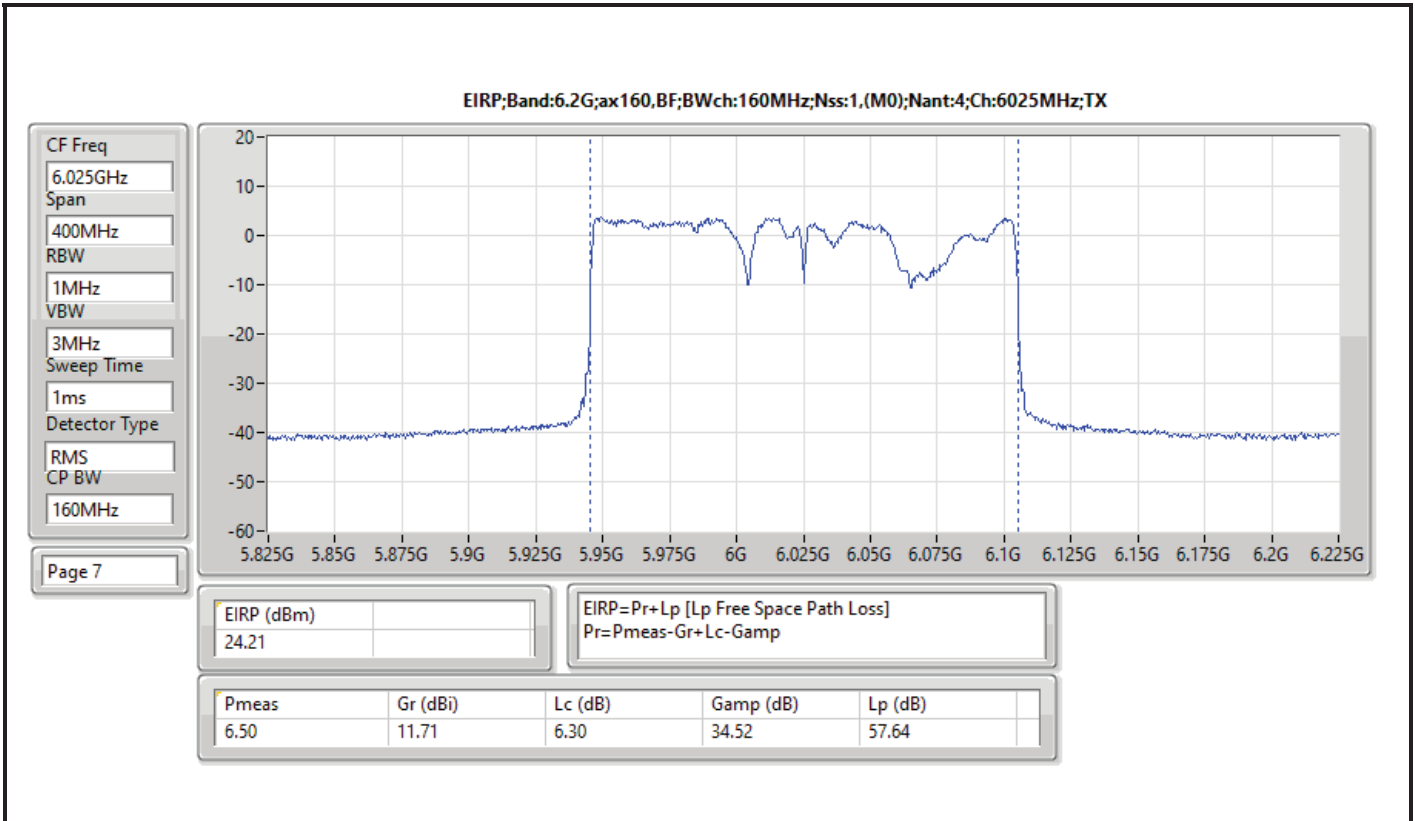

DG = Directional Gain; Port X = Port X output power

Summary

Mode	EIRP PD (dBm/RBW)
5.925-6.425GHz	-
802.11ax HEW20_Nss1,(MCS0)_4TX	4.81
802.11ax HEW20_Nss4,(MCS0)_4TX	4.74
802.11ax HEW40_Nss1,(MCS0)_4TX	4.97
802.11ax HEW40_Nss4,(MCS0)_4TX	4.91
802.11ax HEW80_Nss1,(MCS0)_4TX	4.90
802.11ax HEW80_Nss4,(MCS0)_4TX	4.99
802.11ax HEW160_Nss1,(MCS0)_4TX	4.76
802.11ax HEW160_Nss4,(MCS0)_4TX	4.82
6.425-6.525GHz	-
802.11ax HEW20_Nss1,(MCS0)_4TX	4.57
802.11ax HEW20_Nss4,(MCS0)_4TX	4.78
802.11ax HEW40_Nss1,(MCS0)_4TX	4.95
802.11ax HEW40_Nss4,(MCS0)_4TX	4.90
802.11ax HEW80_Nss1,(MCS0)_4TX	4.90
802.11ax HEW80_Nss4,(MCS0)_4TX	4.99
802.11ax HEW160_Nss1,(MCS0)_4TX	4.63
802.11ax HEW160_Nss4,(MCS0)_4TX	4.55
6.525-6.875GHz	-
802.11ax HEW20_Nss1,(MCS0)_4TX	4.89
802.11ax HEW20_Nss4,(MCS0)_4TX	4.99
802.11ax HEW40_Nss1,(MCS0)_4TX	4.73
802.11ax HEW40_Nss4,(MCS0)_4TX	4.92
802.11ax HEW80_Nss1,(MCS0)_4TX	4.79
802.11ax HEW80_Nss4,(MCS0)_4TX	4.77
802.11ax HEW160_Nss1,(MCS0)_4TX	4.69
802.11ax HEW160_Nss4,(MCS0)_4TX	4.91
6.875-7.125GHz	-
802.11ax HEW20_Nss1,(MCS0)_4TX	4.89
802.11ax HEW20_Nss4,(MCS0)_4TX	4.72
802.11ax HEW40_Nss1,(MCS0)_4TX	4.96
802.11ax HEW40_Nss4,(MCS0)_4TX	4.90
802.11ax HEW80_Nss1,(MCS0)_4TX	4.82
802.11ax HEW80_Nss4,(MCS0)_4TX	4.83
802.11ax HEW160_Nss1,(MCS0)_4TX	4.56
802.11ax HEW160_Nss4,(MCS0)_4TX	3.85