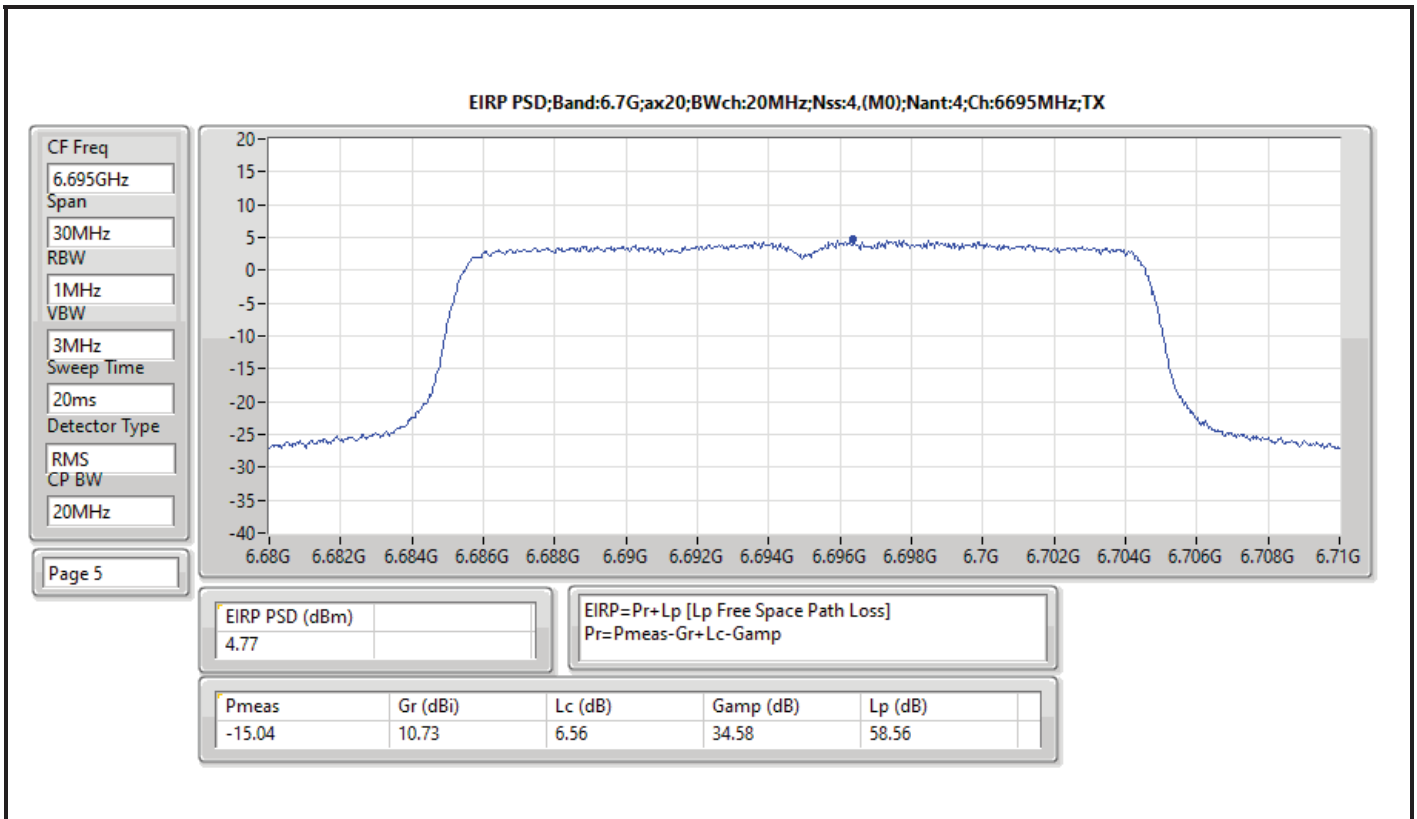

DG = Directional Gain; RBW = 500kHz for 5.725-5.85GHz band / 1MHz for other band;
 PD = trace bin-by-bin of each transmits port summing can be performed maximum power density; Port X = Port X Power Density;