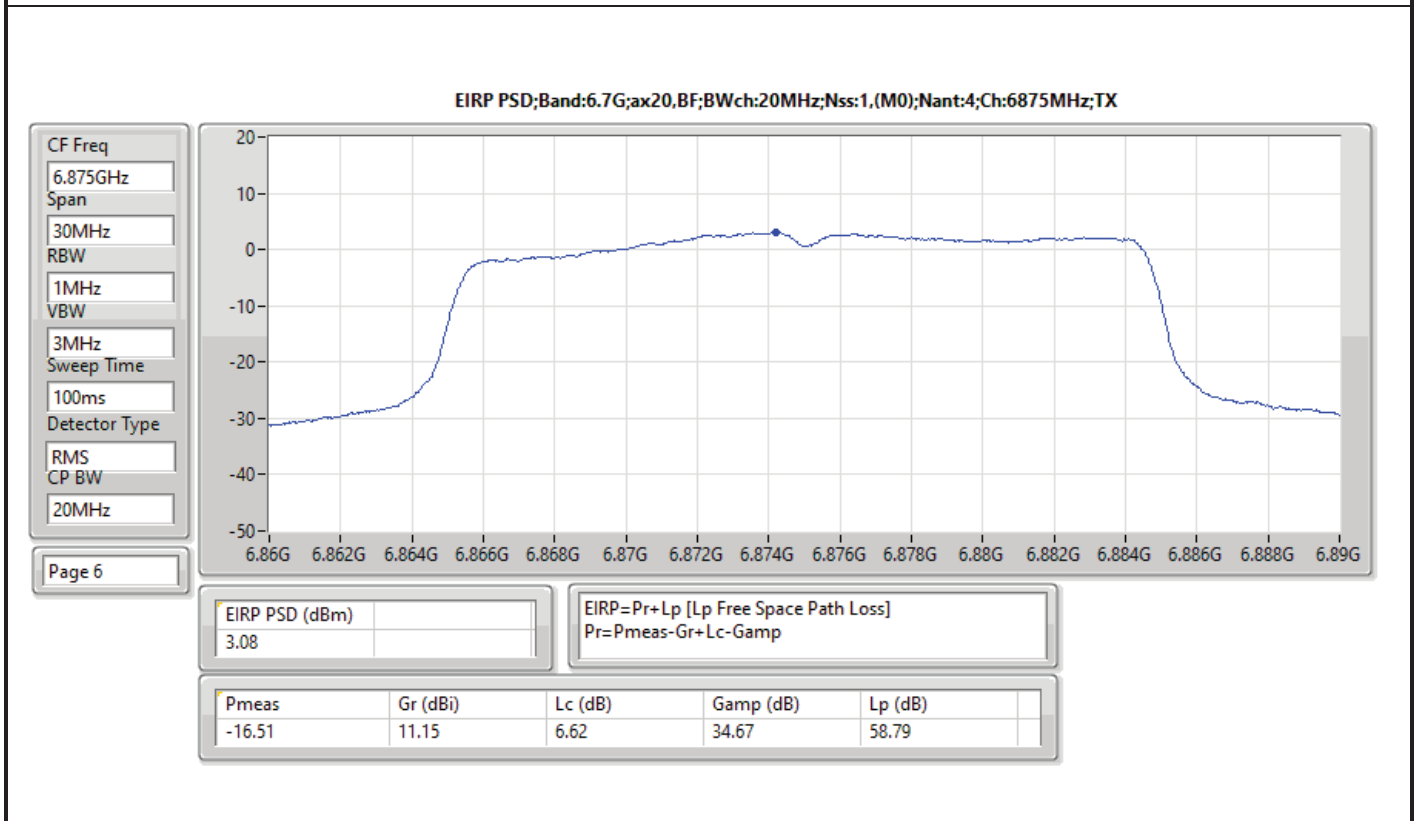

DG = Directional Gain; RBW = 500kHz for 5.725-5.85GHz band / 1MHz for other band;
 PD = trace bin-by-bin of each transmits port summing can be performed maximum power density; Port X = Port X Power Density;