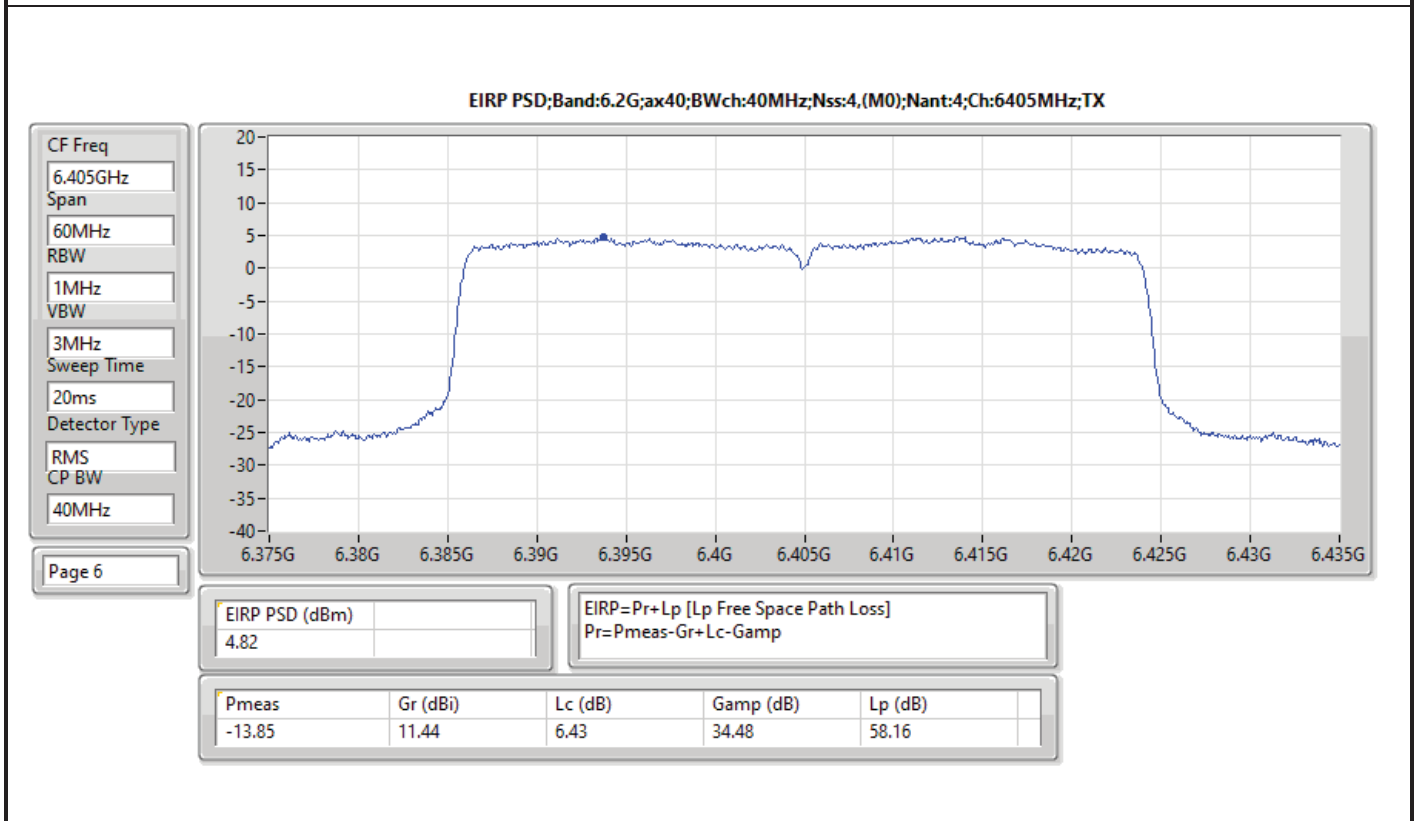

DG = Directional Gain; RBW = 500kHz for 5.725-5.85GHz band / 1MHz for other band;
 PD = trace bin-by-bin of each transmits port summing can be performed maximum power density; Port X = Port X Power Density;