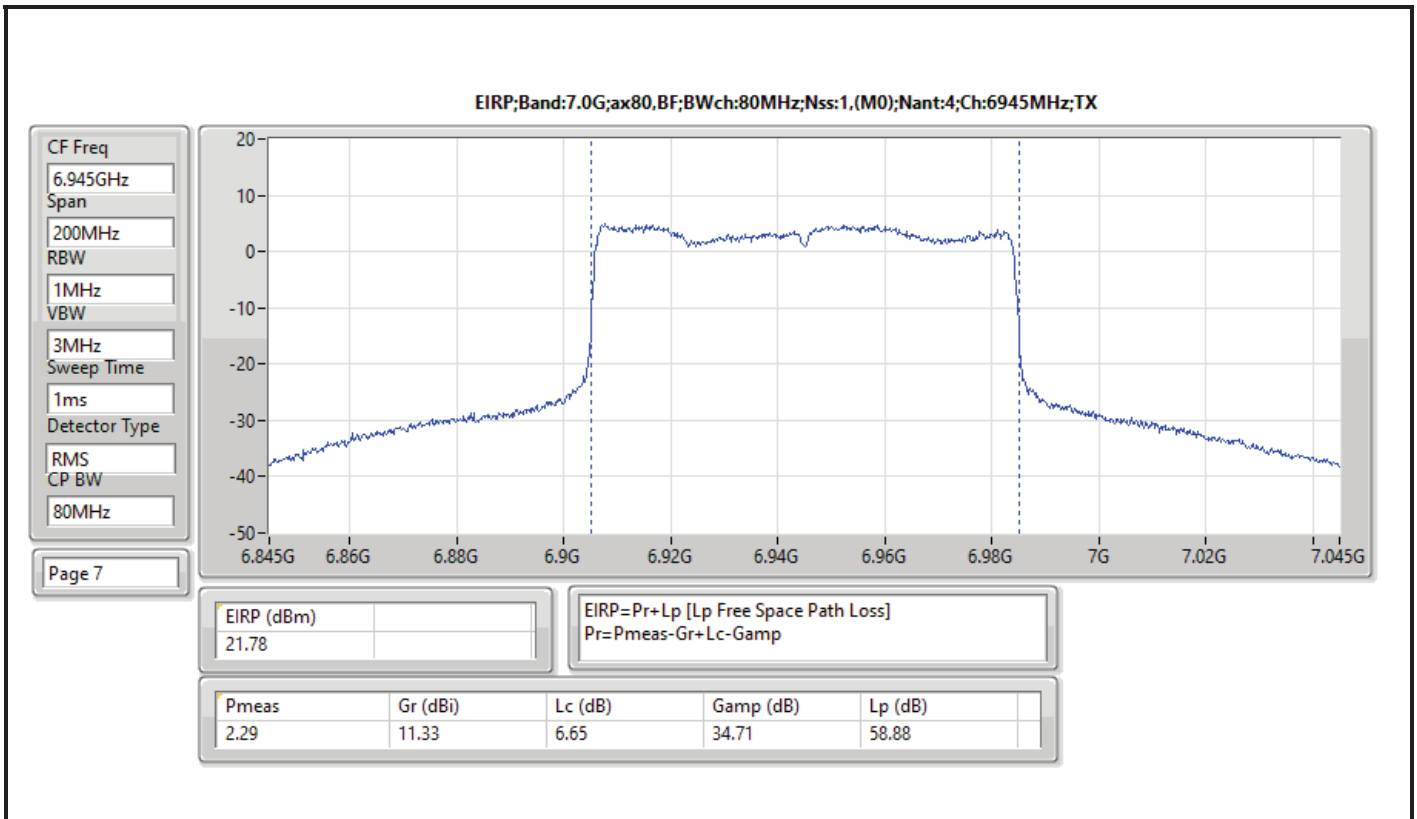

DG = Directional Gain; Port X = Port X output power

Summary

Mode	EIRP PD (dBm/RBW)
5.925-6.425GHz	-
802.11ax HEW20_Nss1,(MCS0)_4TX	4.81
802.11ax HEW20_Nss4,(MCS0)_4TX	4.74
802.11ax HEW40_Nss1,(MCS0)_4TX	4.97
802.11ax HEW40_Nss4,(MCS0)_4TX	4.91
802.11ax HEW80_Nss1,(MCS0)_4TX	4.90
802.11ax HEW80_Nss4,(MCS0)_4TX	4.99
802.11ax HEW160_Nss1,(MCS0)_4TX	4.76
802.11ax HEW160_Nss4,(MCS0)_4TX	4.82
6.425-6.525GHz	-
802.11ax HEW20_Nss1,(MCS0)_4TX	4.57
802.11ax HEW20_Nss4,(MCS0)_4TX	4.78
802.11ax HEW40_Nss1,(MCS0)_4TX	4.95
802.11ax HEW40_Nss4,(MCS0)_4TX	4.90
802.11ax HEW80_Nss1,(MCS0)_4TX	4.90
802.11ax HEW80_Nss4,(MCS0)_4TX	4.99
802.11ax HEW160_Nss1,(MCS0)_4TX	4.63
802.11ax HEW160_Nss4,(MCS0)_4TX	4.55
6.525-6.875GHz	-
802.11ax HEW20_Nss1,(MCS0)_4TX	4.89
802.11ax HEW20_Nss4,(MCS0)_4TX	4.99
802.11ax HEW40_Nss1,(MCS0)_4TX	4.73
802.11ax HEW40_Nss4,(MCS0)_4TX	4.92
802.11ax HEW80_Nss1,(MCS0)_4TX	4.79
802.11ax HEW80_Nss4,(MCS0)_4TX	4.77
802.11ax HEW160_Nss1,(MCS0)_4TX	4.69
802.11ax HEW160_Nss4,(MCS0)_4TX	4.91
6.875-7.125GHz	-
802.11ax HEW20_Nss1,(MCS0)_4TX	4.89
802.11ax HEW20_Nss4,(MCS0)_4TX	4.72
802.11ax HEW40_Nss1,(MCS0)_4TX	4.96
802.11ax HEW40_Nss4,(MCS0)_4TX	4.90
802.11ax HEW80_Nss1,(MCS0)_4TX	4.82
802.11ax HEW80_Nss4,(MCS0)_4TX	4.83
802.11ax HEW160_Nss1,(MCS0)_4TX	4.56
802.11ax HEW160_Nss4,(MCS0)_4TX	3.85