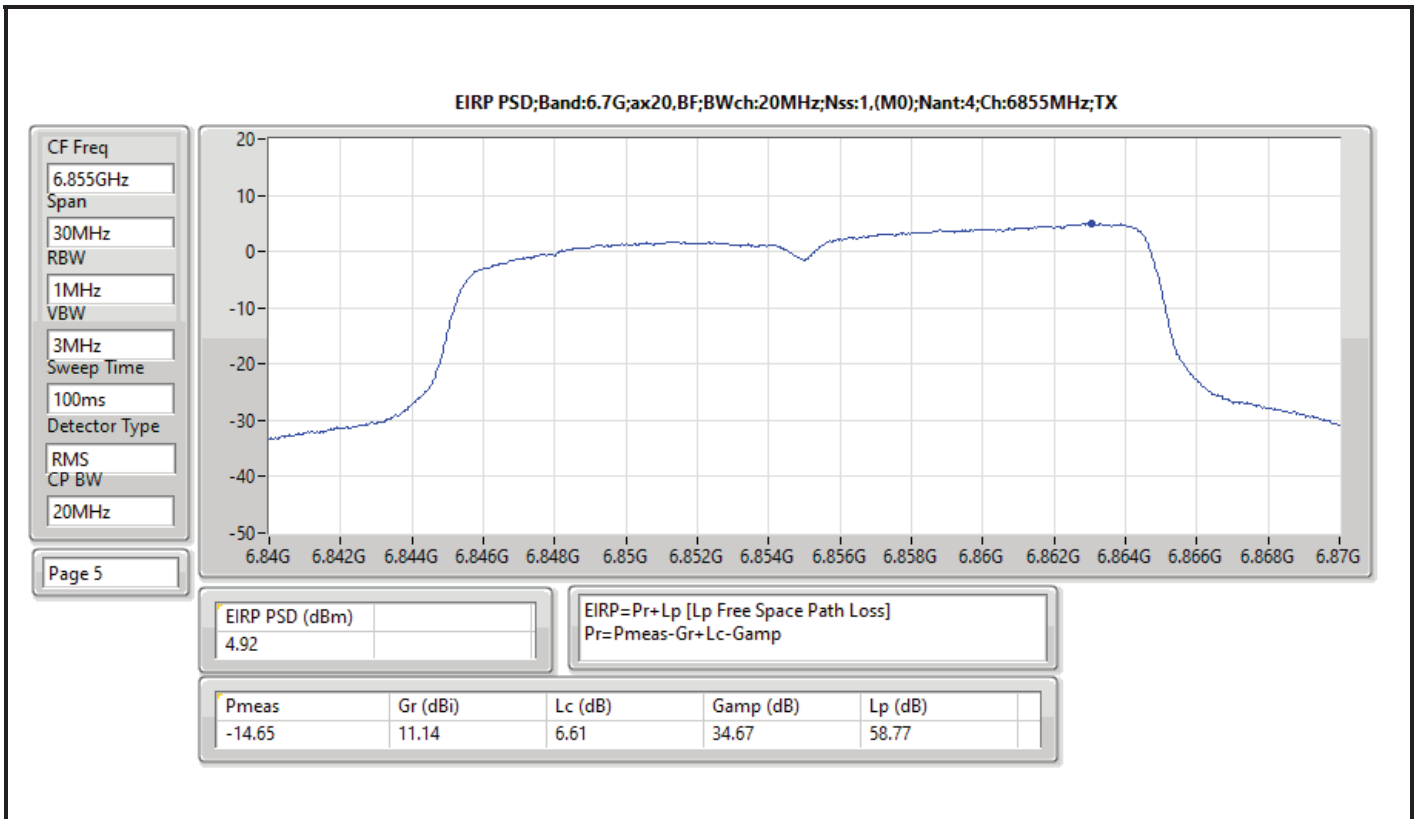

RBW = 500kHz for 5.725-5.85GHz band / 1MHz for other band;

Result

Mode	Result	EIRP PD (dBm/RBW)	EIRP PD Limit (dBm/RBW)
802.11ax HEW20-BF_Nss1,(MCS0)_4TX	-	-	-
5955MHz	Pass	4.34	5.00
6175MHz	Pass	4.41	5.00
6415MHz	Pass	4.61	5.00
6435MHz	Pass	4.54	5.00
6475MHz	Pass	4.94	5.00
6515MHz	Pass	4.99	5.00
6535MHz	Pass	4.42	5.00
6695MHz	Pass	4.24	5.00
6855MHz	Pass	4.92	5.00
6875MHz Straddle 6.525-6.875GHz	Pass	4.66	5.00
6895MHz	Pass	4.08	5.00
6995MHz	Pass	4.57	5.00
7095MHz	Pass	4.55	5.00
802.11ax HEW40-BF_Nss1,(MCS0)_4TX	-	-	-
5965MHz	Pass	4.65	5.00
6165MHz	Pass	4.83	5.00
6405MHz	Pass	4.93	5.00
6445MHz	Pass	4.88	5.00
6485MHz	Pass	4.72	5.00
6525MHz Straddle 6.425-6.525GHz	Pass	4.83	5.00
6565MHz	Pass	4.77	5.00
6685MHz	Pass	4.72	5.00
6845MHz	Pass	4.54	5.00
6885MHz Straddle 6.525-6.875GHz	Pass	4.98	5.00
6925MHz	Pass	4.74	5.00
7005MHz	Pass	4.77	5.00
7085MHz	Pass	4.63	5.00
802.11ax HEW80-BF_Nss1,(MCS0)_4TX	-	-	-
5985MHz	Pass	4.87	5.00
6145MHz	Pass	4.60	5.00
6385MHz	Pass	4.91	5.00
6465MHz	Pass	4.75	5.00
6545MHz Straddle 6.425-6.525GHz	Pass	4.65	5.00
6625MHz	Pass	4.47	5.00
6705MHz	Pass	4.50	5.00
6785MHz	Pass	4.84	5.00
6865MHz Straddle 6.525-6.875GHz	Pass	4.46	5.00
6945MHz	Pass	4.85	5.00
7025MHz	Pass	4.90	5.00
802.11ax HEW160-BF_Nss1,(MCS0)_4TX	-	-	-
6025MHz	Pass	4.57	5.00
6185MHz	Pass	4.43	5.00
6345MHz	Pass	4.84	5.00
6505MHz Straddle 6.425-6.525GHz	Pass	4.88	5.00
6665MHz	Pass	4.89	5.00
6825MHz Straddle 6.525-6.875GHz	Pass	4.81	5.00
6985MHz	Pass	2.17	5.00

DG = Directional Gain; RBW = 500kHz for 5.725-5.85GHz band / 1MHz for other band;
 PD = trace bin-by-bin of each transmits port summing can be performed maximum power density; Port X = Port X Power Density;