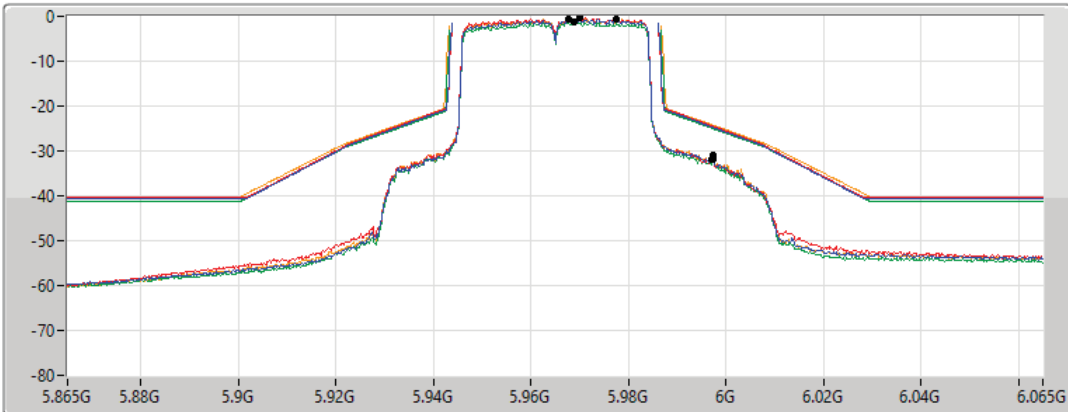

5965MHz_TX

30/09/2022

CF Freq
5.965GHz

Span
200MHz

RBW
500kHz

VBW
2MHz

Sweep Time
20ms

Detector Type
RMS

Port 1

Port 2

Port 3

Port 4

Ref(Hz)	Ref(dBm)	Freq(Hz)	Level(dBm)	Limit(dBm)	Margin(dB)	Port
5.9676G	-0.71	5.9972G	-31.86	-24.70	-7.16	1
5.97G	-0.39	5.9974G	-31.97	-24.50	-7.47	2
5.9688G	-1.20	5.9974G	-31.88	-25.06	-6.82	3
5.97759G	-0.54	5.9974G	-30.81	-24.28	-6.53	4