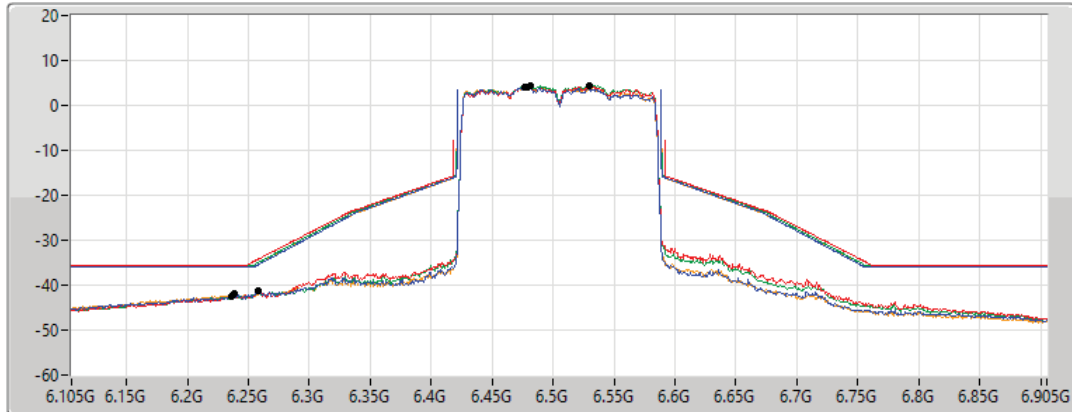

6.425-6.525GHz_802.11ax HEW160_Nss4,(MCS0)_4TX

MASK

6505MHz_TX

30/09/2022

CF Freq
6.505GHz

Span
800MHz

RBW
3MHz

VBW
10MHz

Sweep Time
20ms

Detector Type
RMS

Port 1

Port 2

Port 3

Port 4

Ref(Hz)	Ref(dBm)	Freq(Hz)	Level(dBm)	Limit(dBm)	Margin(dB)	Port
6.47943G	4.18	6.2578G	-41.40	-35.49	-5.91	1
6.52978G	4.31	6.2362G	-42.35	-35.69	-6.66	2
6.48102G	4.50	6.2586G	-41.25	-34.90	-6.35	3
6.47703G	4.01	6.2386G	-41.96	-35.99	-5.97	4