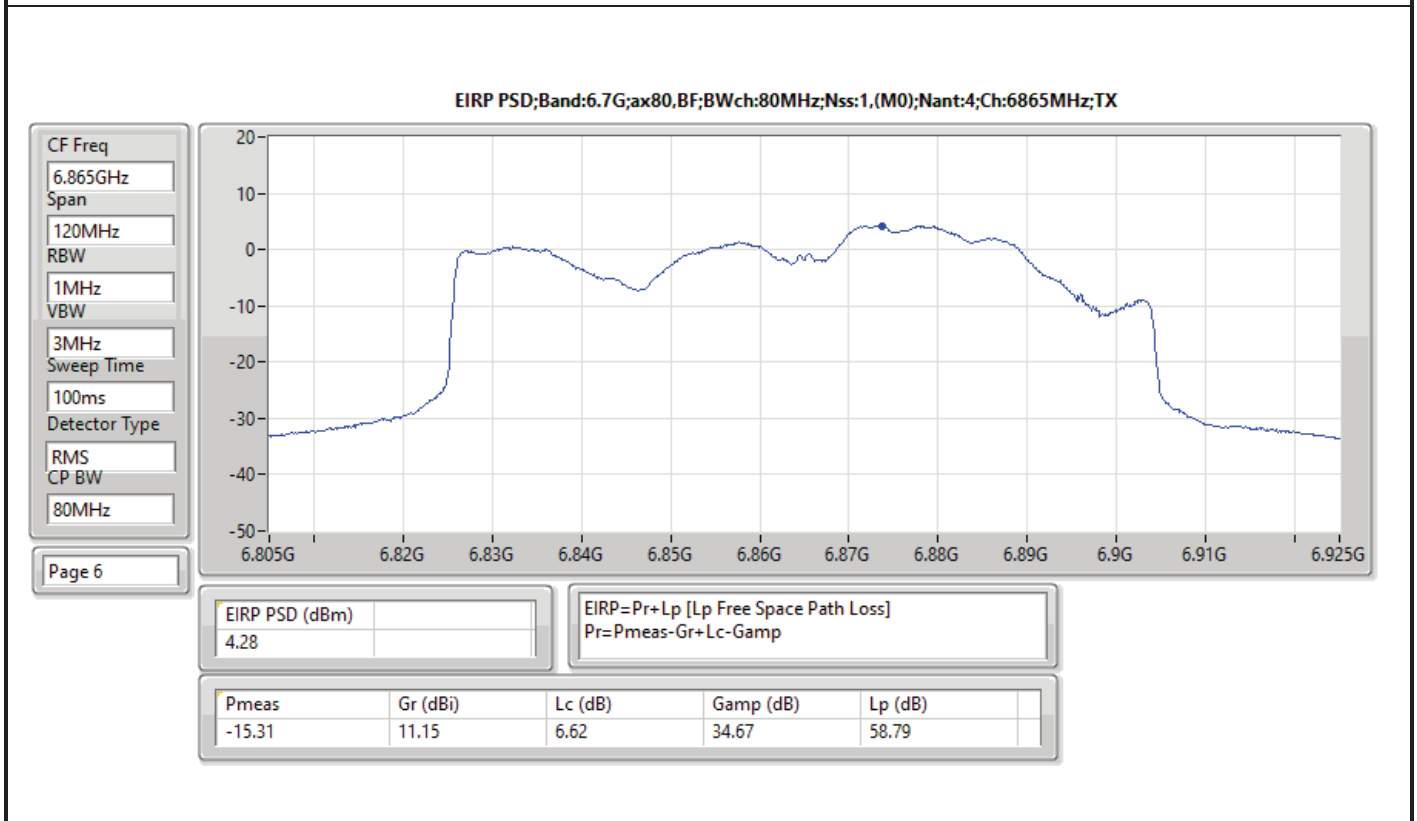

DG = Directional Gain; RBW = 500kHz for 5.725-5.85GHz band / 1MHz for other band;
 PD = trace bin-by-bin of each transmits port summing can be performed maximum power density; Port X = Port X Power Density;