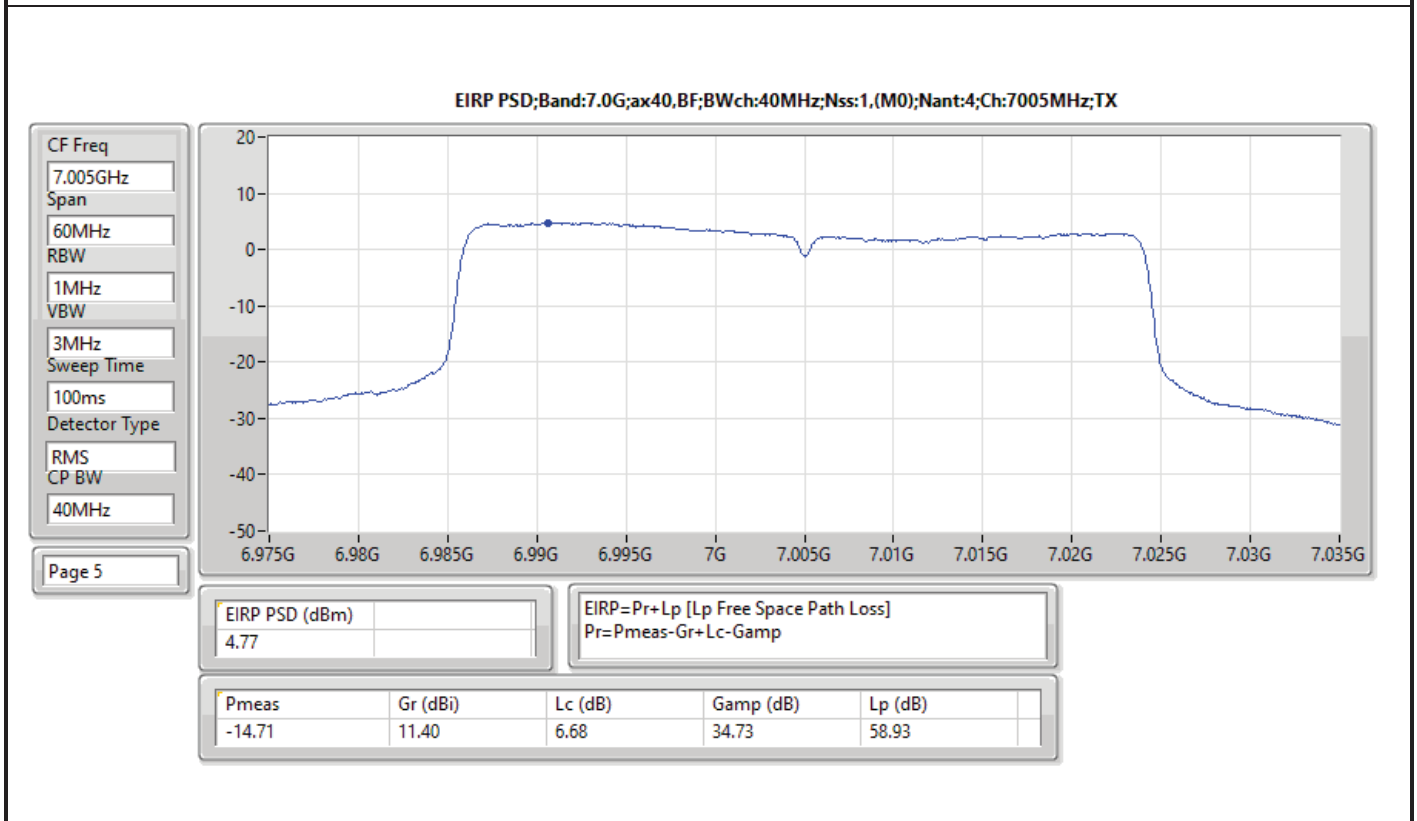

DG = Directional Gain; RBW = 500kHz for 5.725-5.85GHz band / 1MHz for other band;
 PD = trace bin-by-bin of each transmits port summing can be performed maximum power density; Port X = Port X Power Density;