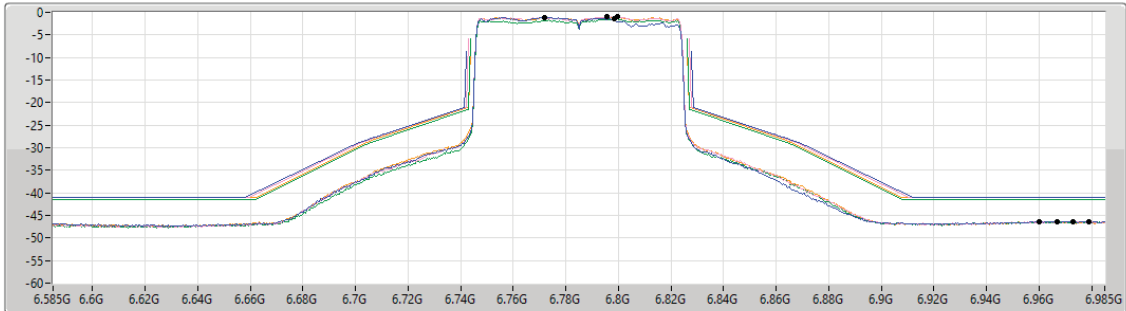

Port 1
Port 2
Port 3
Port 4

Ref(Hz)	Ref(dBm)	Freq(Hz)	Level(dBm)	Limit(dBm)	Margin(dB)	Port
6.77181G	-1.09	6.967G	-46.31	-41.09	-5.22	1
6.79979G	-0.99	6.9602G	-46.31	-40.99	-5.32	2
6.79859G	-1.46	6.973G	-46.35	-41.46	-4.89	3
6.79579G	-0.99	6.979G	-46.41	-40.99	-5.42	4