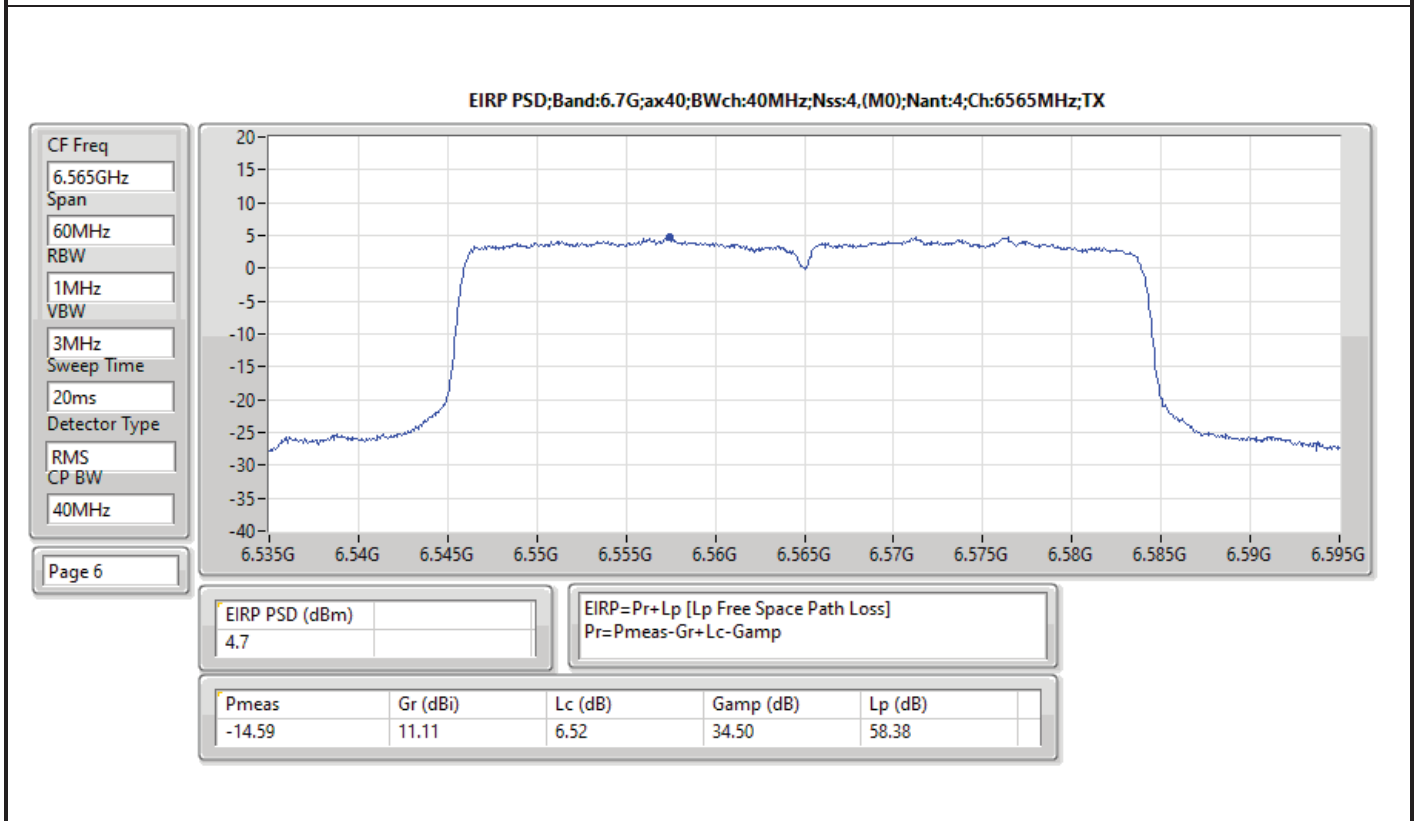

DG = Directional Gain; RBW = 500kHz for 5.725-5.85GHz band / 1MHz for other band;
 PD = trace bin-by-bin of each transmits port summing can be performed maximum power density; Port X = Port X Power Density;