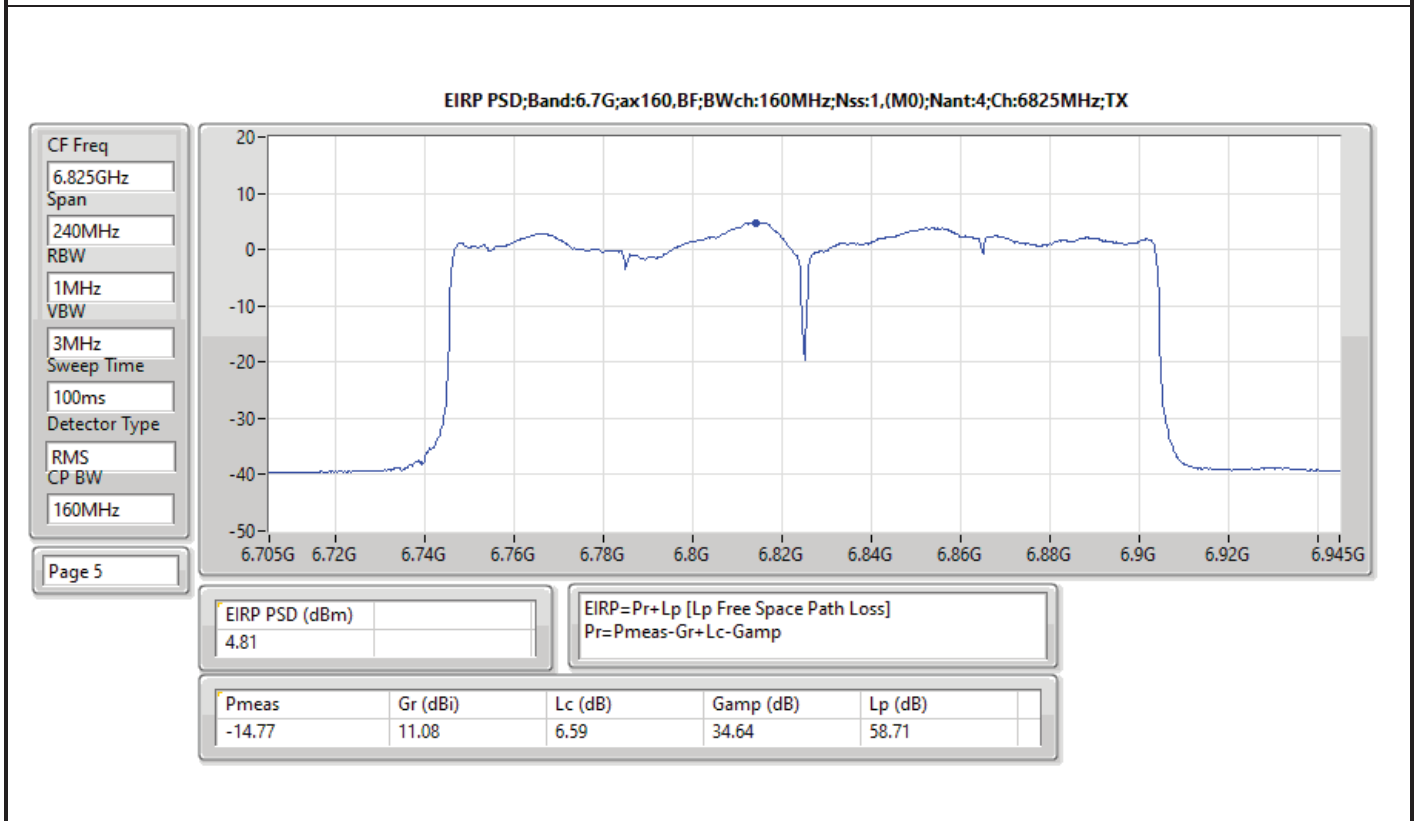

DG = Directional Gain; RBW = 500kHz for 5.725-5.85GHz band / 1MHz for other band;
 PD = trace bin-by-bin of each transmits port summing can be performed maximum power density; Port X = Port X Power Density;