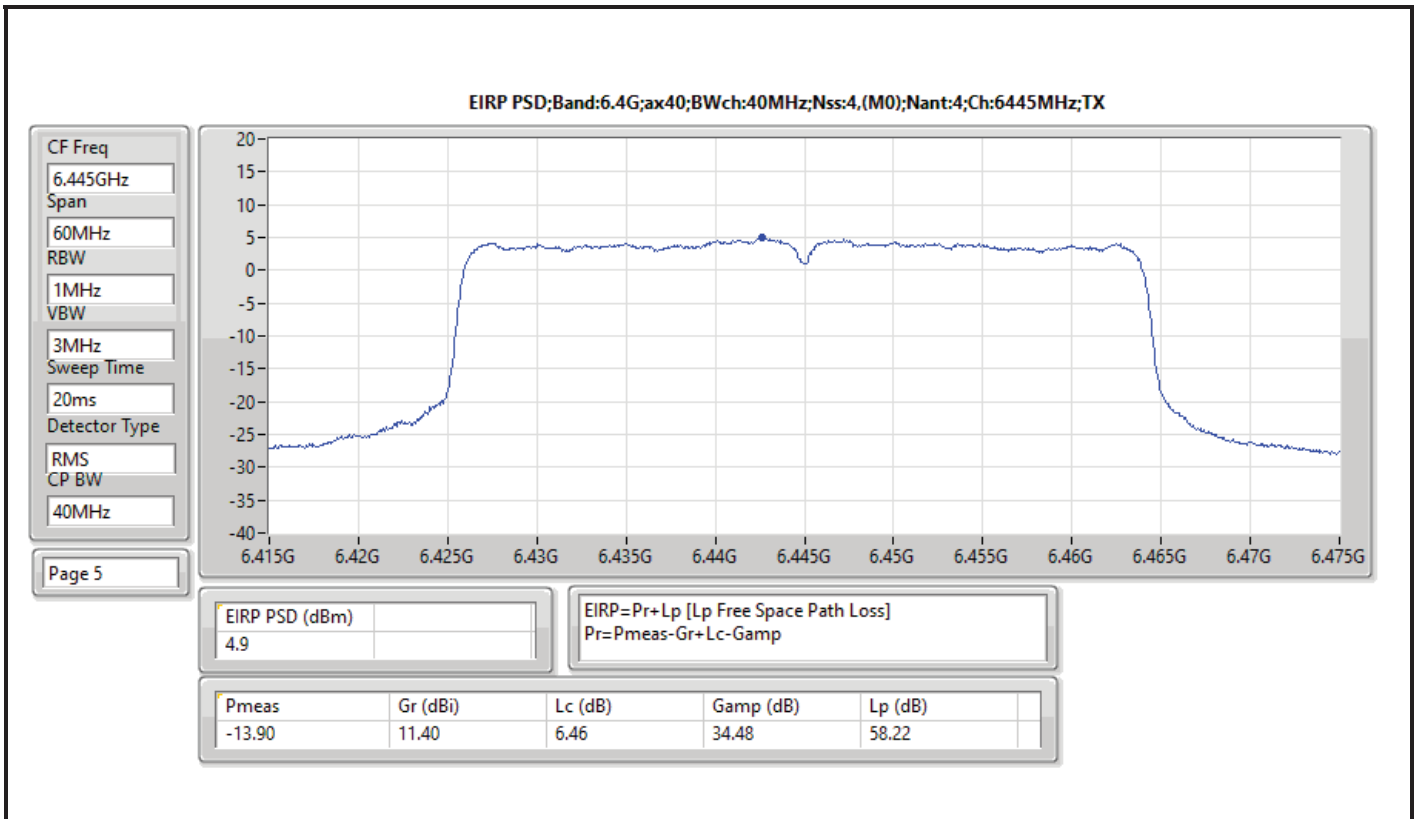

DG = Directional Gain; RBW = 500kHz for 5.725-5.85GHz band / 1MHz for other band;
 PD = trace bin-by-bin of each transmits port summing can be performed maximum power density; Port X = Port X Power Density;