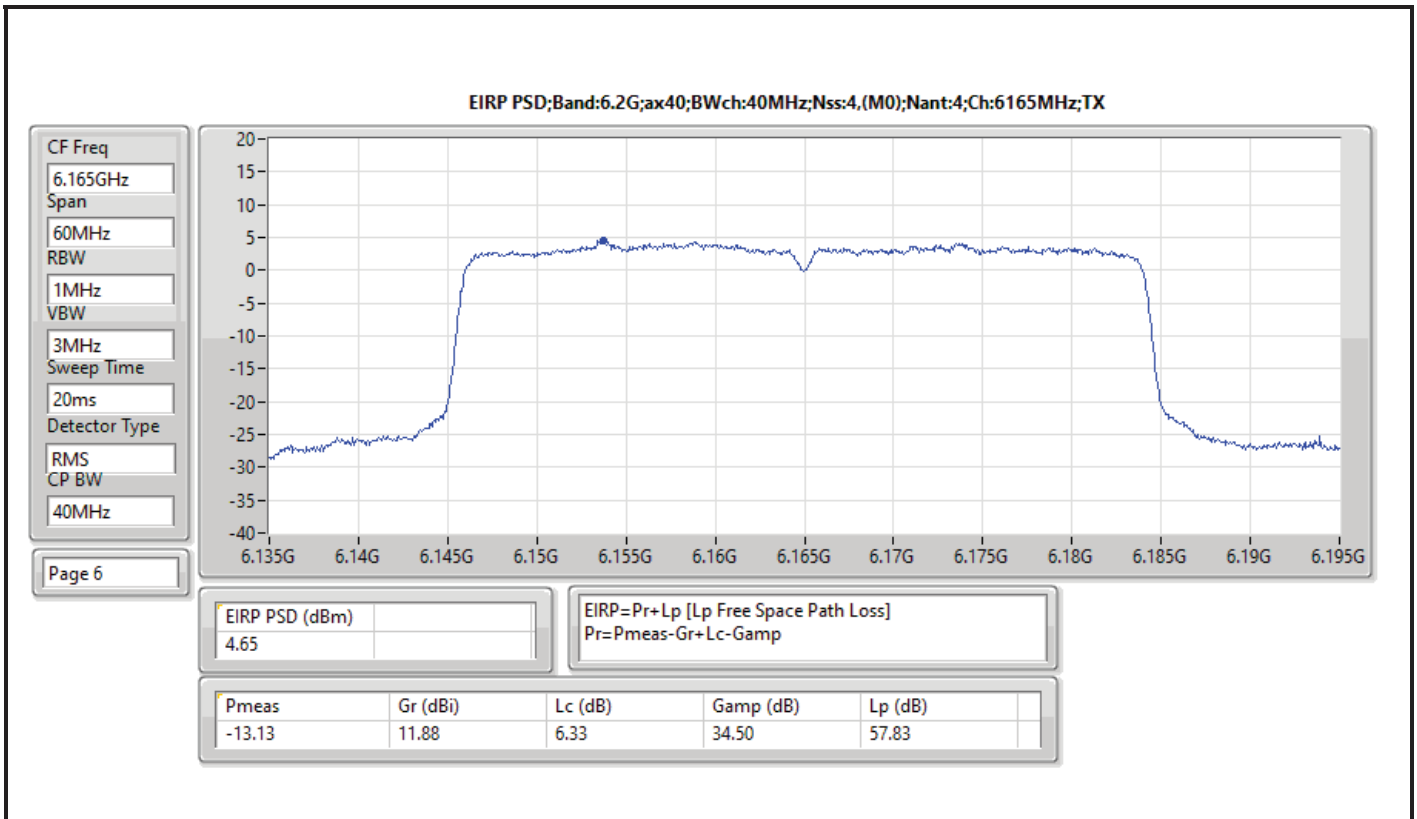

DG = Directional Gain; RBW = 500kHz for 5.725-5.85GHz band / 1MHz for other band;
 PD = trace bin-by-bin of each transmits port summing can be performed maximum power density; Port X = Port X Power Density;