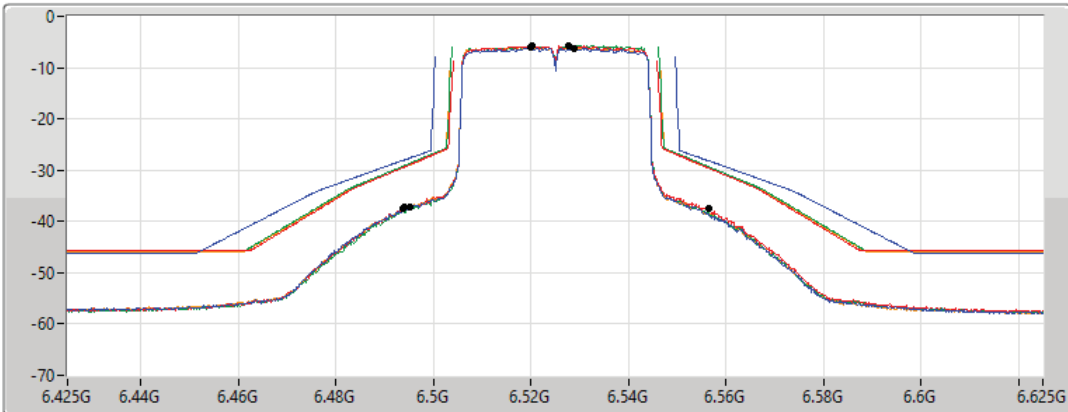

6.425-6.525GHz_802.11ax HEW40_Nss1,(MCS0)_4TX

MASK

6525MHz_TX

30/09/2022

CF Freq
6.525GHz

Span
200MHz

RBW
500kHz

VBW
2MHz

Sweep Time
20ms

Detector Type
RMS

Port 1

Port 2

Port 3

Port 4

Ref(Hz)	Ref(dBm)	Freq(Hz)	Level(dBm)	Limit(dBm)	Margin(dB)	Port
6.5288G	-6.16	6.4938G	-37.53	-28.10	-9.43	1
6.5202G	-5.72	6.5564G	-37.43	-29.57	-7.86	2
6.5276G	-5.64	6.4952G	-37.32	-28.66	-8.66	3
6.52G	-5.98	6.494G	-37.30	-29.43	-7.87	4