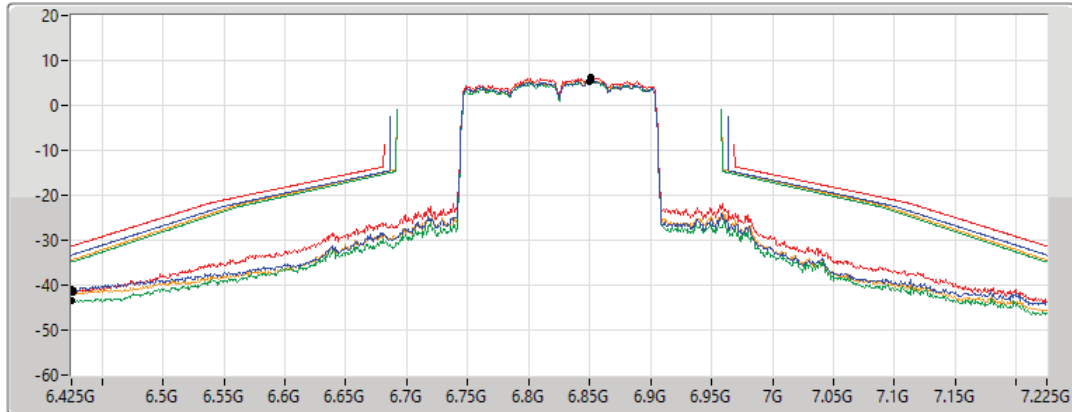

6.525-6.875GHz_802.11ax HEW160_Nss4,(MCS0)_4TX

MASK

6825MHz_TX

30/09/2022

CF Freq
6.825GHz

Span
800MHz

RBW
3MHz

VBW
10MHz

Sweep Time
20ms

Detector Type
RMS

Port 1

Port 2

Port 3

Port 4

Ref(Hz)	Ref(dBm)	Freq(Hz)	Level(dBm)	Limit(dBm)	Margin(dB)	Port
6.85057G	5.48	6.425G	-40.81	-33.30	-7.51	1
6.85137G	6.39	6.4266G	-41.10	-31.17	-9.93	2
6.84978G	5.32	6.425G	-43.50	-34.68	-8.82	3
6.85057G	5.69	6.4258G	-41.54	-34.31	-7.23	4