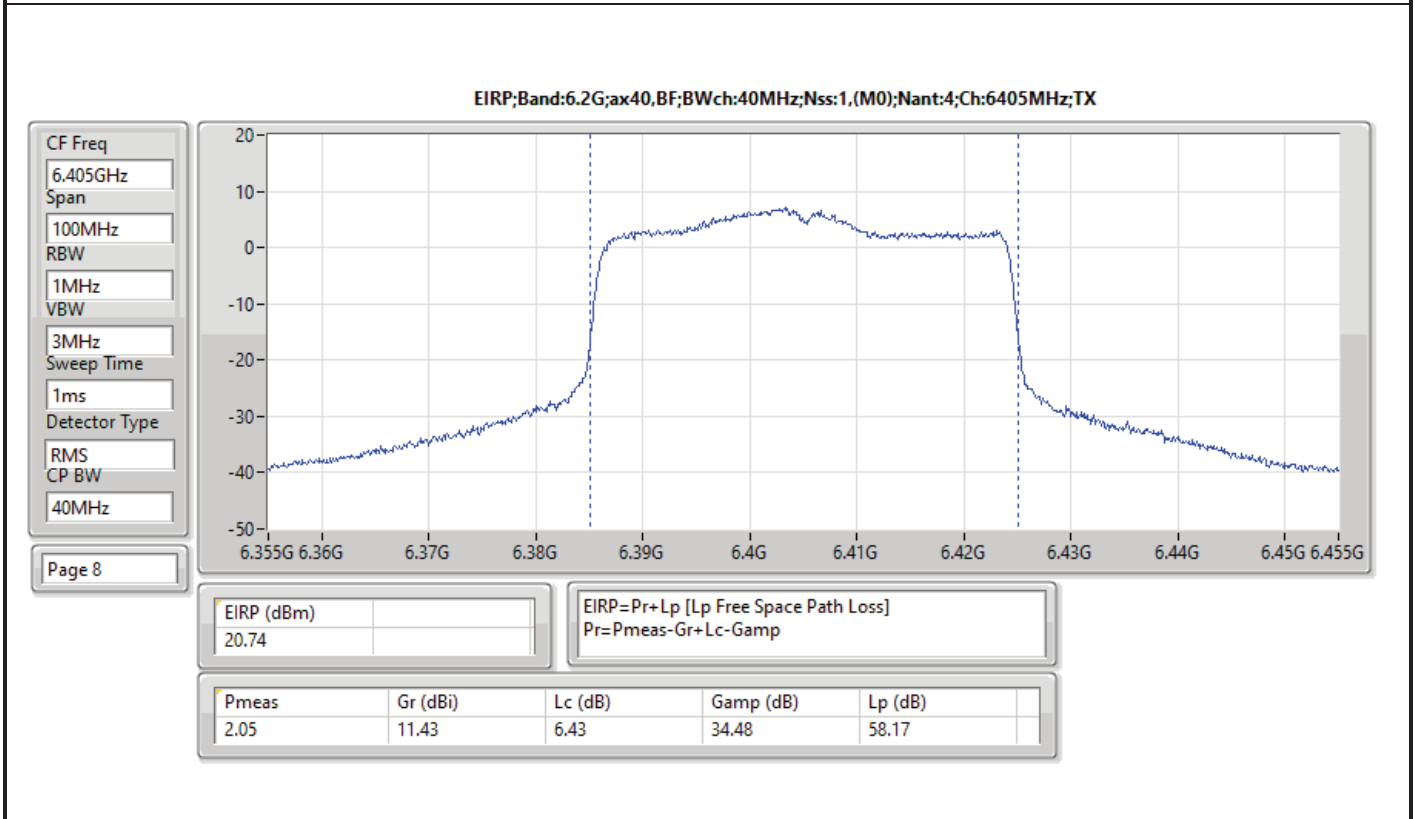

DG = Directional Gain; Port X = Port X output power

Summary

Mode	EIRP PD (dBm/RBW)
5.925-6.425GHz	-
802.11ax HEW20_Nss1,(MCS0)_4TX	4.81
802.11ax HEW20_Nss4,(MCS0)_4TX	4.74
802.11ax HEW40_Nss1,(MCS0)_4TX	4.97
802.11ax HEW40_Nss4,(MCS0)_4TX	4.91
802.11ax HEW80_Nss1,(MCS0)_4TX	4.90
802.11ax HEW80_Nss4,(MCS0)_4TX	4.99
802.11ax HEW160_Nss1,(MCS0)_4TX	4.76
802.11ax HEW160_Nss4,(MCS0)_4TX	4.82
6.425-6.525GHz	-
802.11ax HEW20_Nss1,(MCS0)_4TX	4.57
802.11ax HEW20_Nss4,(MCS0)_4TX	4.78
802.11ax HEW40_Nss1,(MCS0)_4TX	4.95
802.11ax HEW40_Nss4,(MCS0)_4TX	4.90
802.11ax HEW80_Nss1,(MCS0)_4TX	4.90
802.11ax HEW80_Nss4,(MCS0)_4TX	4.99
802.11ax HEW160_Nss1,(MCS0)_4TX	4.63
802.11ax HEW160_Nss4,(MCS0)_4TX	4.55
6.525-6.875GHz	-
802.11ax HEW20_Nss1,(MCS0)_4TX	4.89
802.11ax HEW20_Nss4,(MCS0)_4TX	4.99
802.11ax HEW40_Nss1,(MCS0)_4TX	4.73
802.11ax HEW40_Nss4,(MCS0)_4TX	4.92
802.11ax HEW80_Nss1,(MCS0)_4TX	4.79
802.11ax HEW80_Nss4,(MCS0)_4TX	4.77
802.11ax HEW160_Nss1,(MCS0)_4TX	4.69
802.11ax HEW160_Nss4,(MCS0)_4TX	4.91
6.875-7.125GHz	-
802.11ax HEW20_Nss1,(MCS0)_4TX	4.89
802.11ax HEW20_Nss4,(MCS0)_4TX	4.72
802.11ax HEW40_Nss1,(MCS0)_4TX	4.96
802.11ax HEW40_Nss4,(MCS0)_4TX	4.90
802.11ax HEW80_Nss1,(MCS0)_4TX	4.82
802.11ax HEW80_Nss4,(MCS0)_4TX	4.83
802.11ax HEW160_Nss1,(MCS0)_4TX	4.56
802.11ax HEW160_Nss4,(MCS0)_4TX	3.85