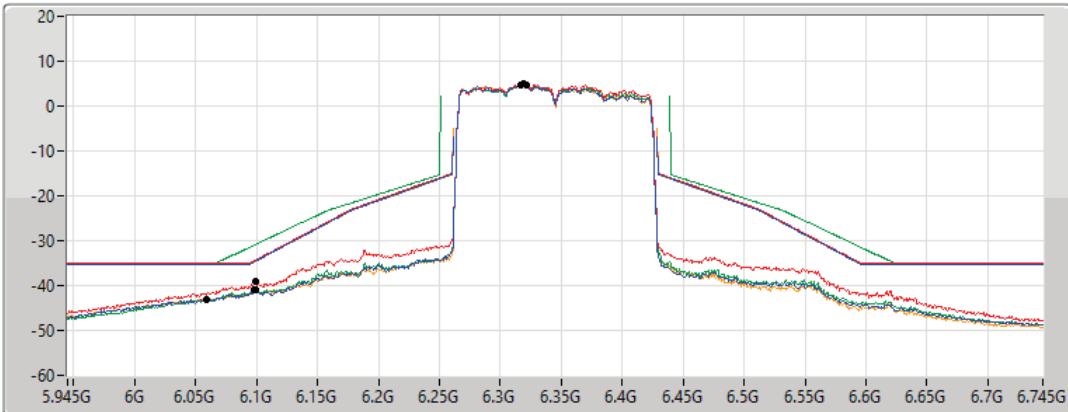

5.925-6.425GHz_802.11ax HEW160_Nss4,(MCS0)_4TX

MASK

6345MHz_TX

30/09/2022

CF Freq
6.345GHz

Span
800MHz

RBW
3MHz

VBW
10MHz

Sweep Time
20ms

Detector Type
RMS

Port 1

Port 2

Port 3

Port 4

Ref(Hz)	Ref(dBm)	Freq(Hz)	Level(dBm)	Limit(dBm)	Margin(dB)	Port
6.32102G	4.81	6.0986G	-41.07	-34.64	-6.43	1
6.31943G	5.03	6.0994G	-39.03	-34.31	-4.72	2
6.32102G	4.71	6.0586G	-42.99	-35.29	-7.70	3
6.31703G	4.75	6.0994G	-40.95	-34.54	-6.41	4