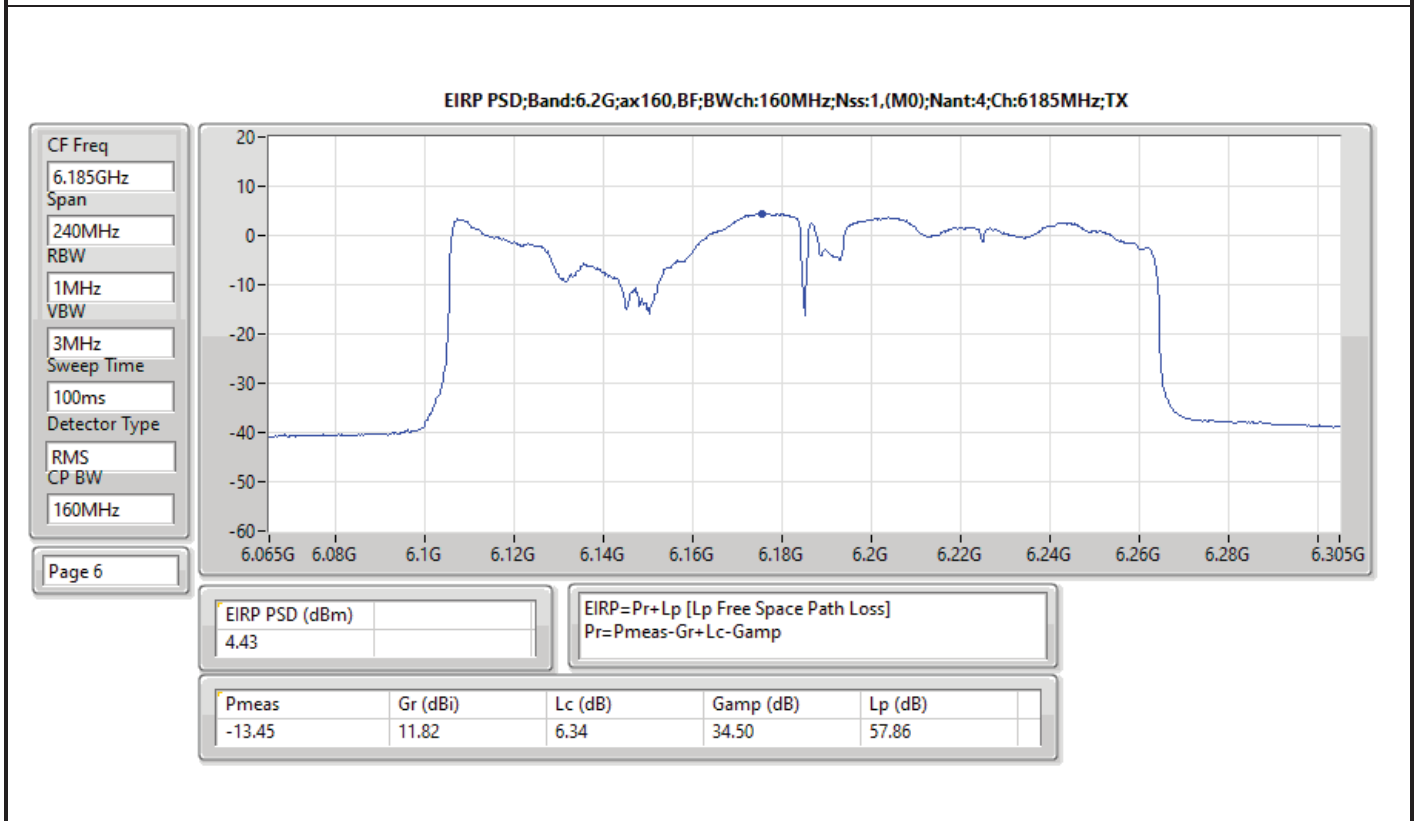

DG = Directional Gain; RBW = 500kHz for 5.725-5.85GHz band / 1MHz for other band;
 PD = trace bin-by-bin of each transmits port summing can be performed maximum power density; Port X = Port X Power Density;