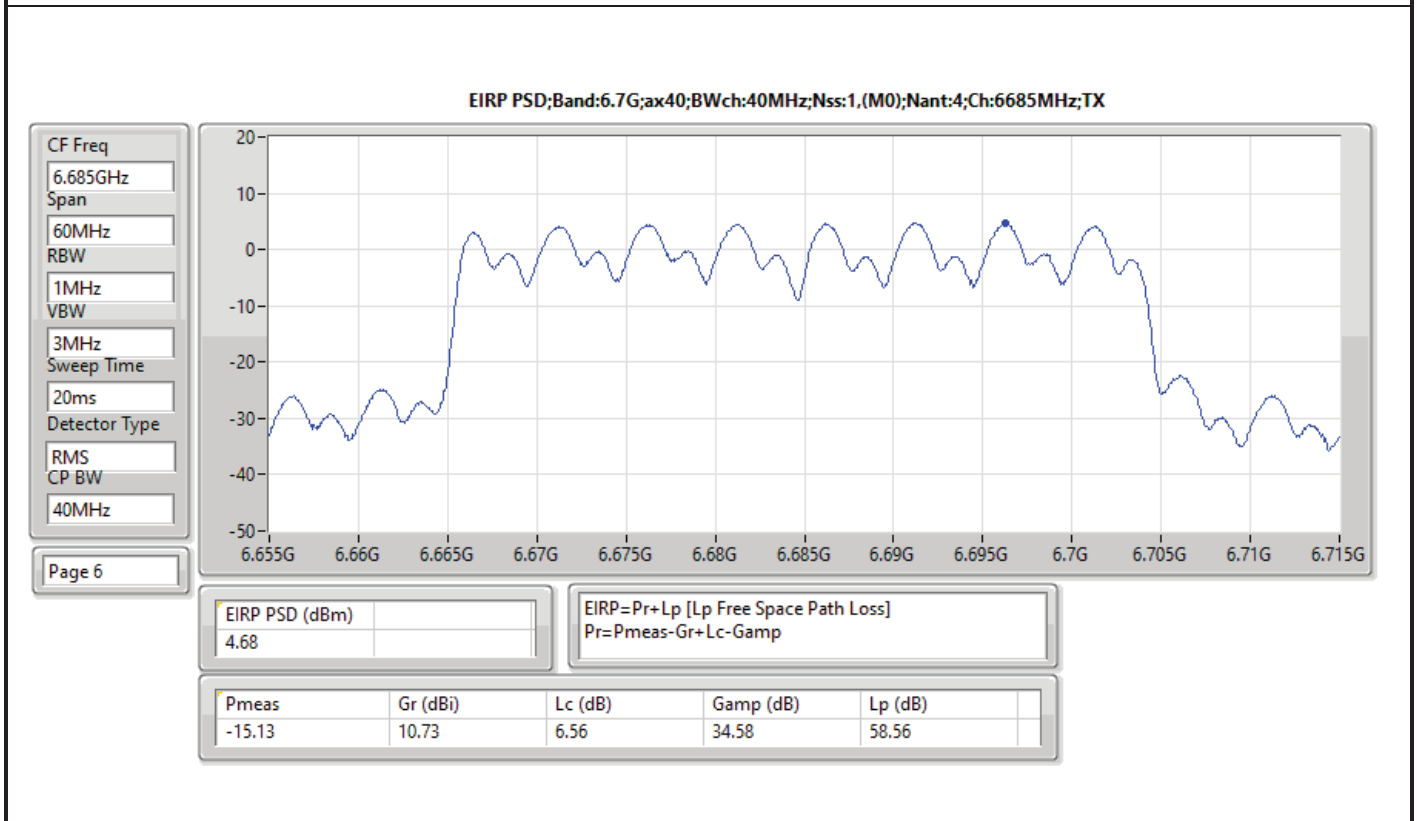

DG = Directional Gain; RBW = 500kHz for 5.725-5.85GHz band / 1MHz for other band;
 PD = trace bin-by-bin of each transmits port summing can be performed maximum power density; Port X = Port X Power Density;