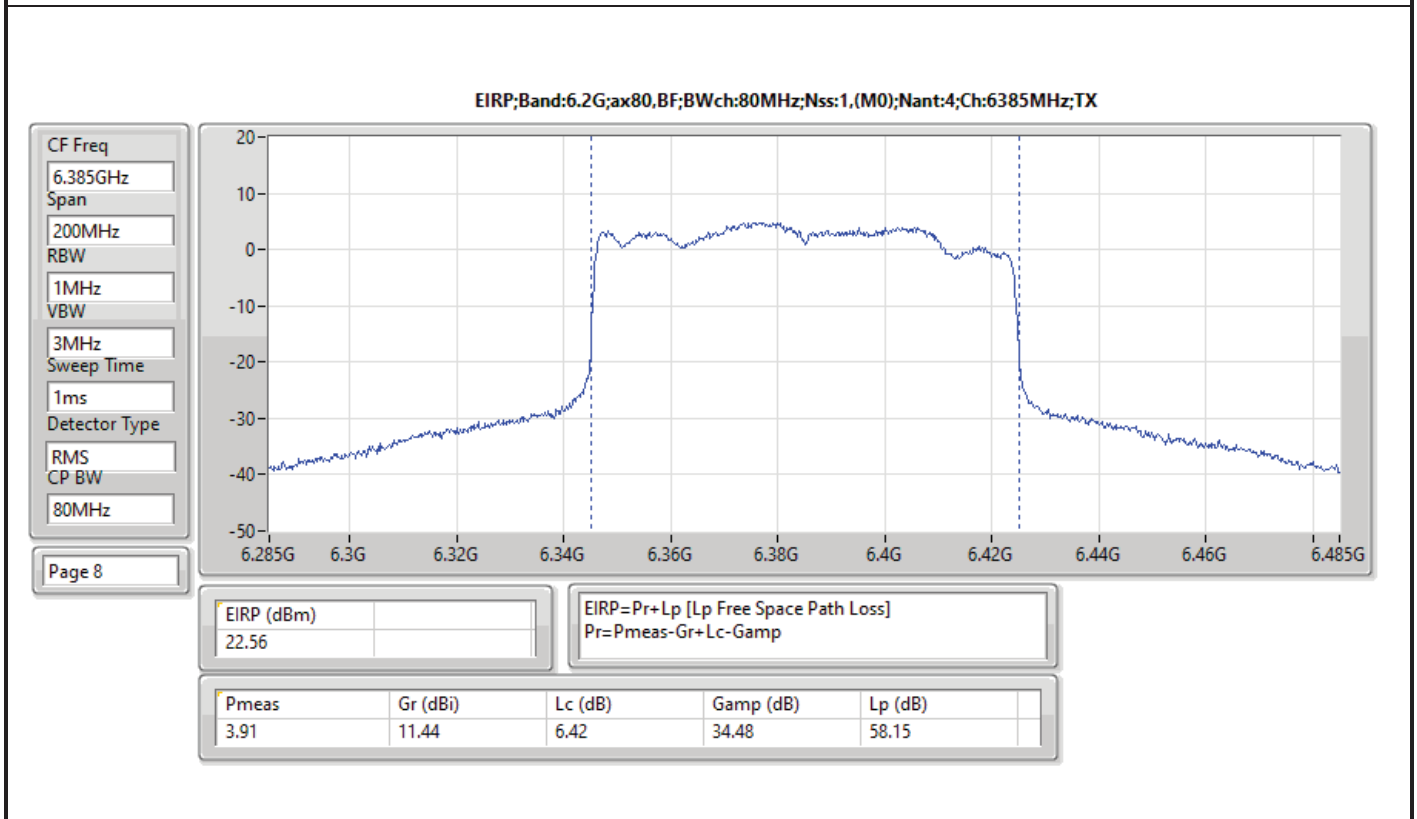

DG = Directional Gain; Port X = Port X output power

Summary

Mode	EIRP PD (dBm/RBW)
5.925-6.425GHz	-
802.11ax HEW20_Nss1,(MCS0)_4TX	4.81
802.11ax HEW20_Nss4,(MCS0)_4TX	4.74
802.11ax HEW40_Nss1,(MCS0)_4TX	4.97
802.11ax HEW40_Nss4,(MCS0)_4TX	4.91
802.11ax HEW80_Nss1,(MCS0)_4TX	4.90
802.11ax HEW80_Nss4,(MCS0)_4TX	4.99
802.11ax HEW160_Nss1,(MCS0)_4TX	4.76
802.11ax HEW160_Nss4,(MCS0)_4TX	4.82
6.425-6.525GHz	-
802.11ax HEW20_Nss1,(MCS0)_4TX	4.57
802.11ax HEW20_Nss4,(MCS0)_4TX	4.78
802.11ax HEW40_Nss1,(MCS0)_4TX	4.95
802.11ax HEW40_Nss4,(MCS0)_4TX	4.90
802.11ax HEW80_Nss1,(MCS0)_4TX	4.90
802.11ax HEW80_Nss4,(MCS0)_4TX	4.99
802.11ax HEW160_Nss1,(MCS0)_4TX	4.63
802.11ax HEW160_Nss4,(MCS0)_4TX	4.55
6.525-6.875GHz	-
802.11ax HEW20_Nss1,(MCS0)_4TX	4.89
802.11ax HEW20_Nss4,(MCS0)_4TX	4.99
802.11ax HEW40_Nss1,(MCS0)_4TX	4.73
802.11ax HEW40_Nss4,(MCS0)_4TX	4.92
802.11ax HEW80_Nss1,(MCS0)_4TX	4.79
802.11ax HEW80_Nss4,(MCS0)_4TX	4.77
802.11ax HEW160_Nss1,(MCS0)_4TX	4.69
802.11ax HEW160_Nss4,(MCS0)_4TX	4.91
6.875-7.125GHz	-
802.11ax HEW20_Nss1,(MCS0)_4TX	4.89
802.11ax HEW20_Nss4,(MCS0)_4TX	4.72
802.11ax HEW40_Nss1,(MCS0)_4TX	4.96
802.11ax HEW40_Nss4,(MCS0)_4TX	4.90
802.11ax HEW80_Nss1,(MCS0)_4TX	4.82
802.11ax HEW80_Nss4,(MCS0)_4TX	4.83
802.11ax HEW160_Nss1,(MCS0)_4TX	4.56
802.11ax HEW160_Nss4,(MCS0)_4TX	3.85