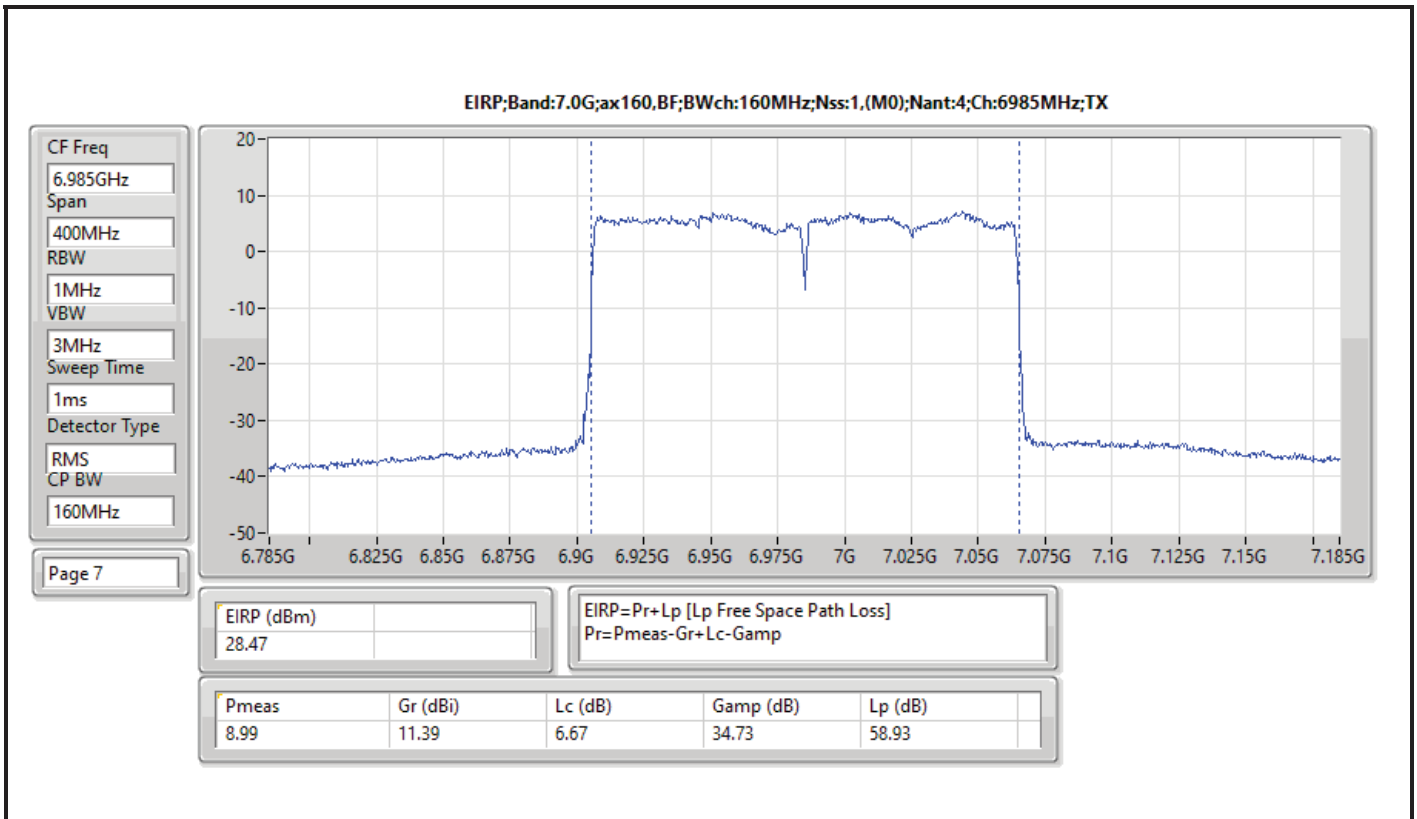

DG = Directional Gain; Port X = Port X output power

Summary

Mode	EIRP PD (dBm/RBW)
5.925-6.425GHz	-
802.11ax HEW20_Nss1,(MCS0)_4TX	4.81
802.11ax HEW20_Nss4,(MCS0)_4TX	4.74
802.11ax HEW40_Nss1,(MCS0)_4TX	4.97
802.11ax HEW40_Nss4,(MCS0)_4TX	4.91
802.11ax HEW80_Nss1,(MCS0)_4TX	4.90
802.11ax HEW80_Nss4,(MCS0)_4TX	4.99
802.11ax HEW160_Nss1,(MCS0)_4TX	4.76
802.11ax HEW160_Nss4,(MCS0)_4TX	4.82
6.425-6.525GHz	-
802.11ax HEW20_Nss1,(MCS0)_4TX	4.57
802.11ax HEW20_Nss4,(MCS0)_4TX	4.78
802.11ax HEW40_Nss1,(MCS0)_4TX	4.95
802.11ax HEW40_Nss4,(MCS0)_4TX	4.90
802.11ax HEW80_Nss1,(MCS0)_4TX	4.90
802.11ax HEW80_Nss4,(MCS0)_4TX	4.99
802.11ax HEW160_Nss1,(MCS0)_4TX	4.63
802.11ax HEW160_Nss4,(MCS0)_4TX	4.55
6.525-6.875GHz	-
802.11ax HEW20_Nss1,(MCS0)_4TX	4.89
802.11ax HEW20_Nss4,(MCS0)_4TX	4.99
802.11ax HEW40_Nss1,(MCS0)_4TX	4.73
802.11ax HEW40_Nss4,(MCS0)_4TX	4.92
802.11ax HEW80_Nss1,(MCS0)_4TX	4.79
802.11ax HEW80_Nss4,(MCS0)_4TX	4.77
802.11ax HEW160_Nss1,(MCS0)_4TX	4.69
802.11ax HEW160_Nss4,(MCS0)_4TX	4.91
6.875-7.125GHz	-
802.11ax HEW20_Nss1,(MCS0)_4TX	4.89
802.11ax HEW20_Nss4,(MCS0)_4TX	4.72
802.11ax HEW40_Nss1,(MCS0)_4TX	4.96
802.11ax HEW40_Nss4,(MCS0)_4TX	4.90
802.11ax HEW80_Nss1,(MCS0)_4TX	4.82
802.11ax HEW80_Nss4,(MCS0)_4TX	4.83
802.11ax HEW160_Nss1,(MCS0)_4TX	4.56
802.11ax HEW160_Nss4,(MCS0)_4TX	3.85