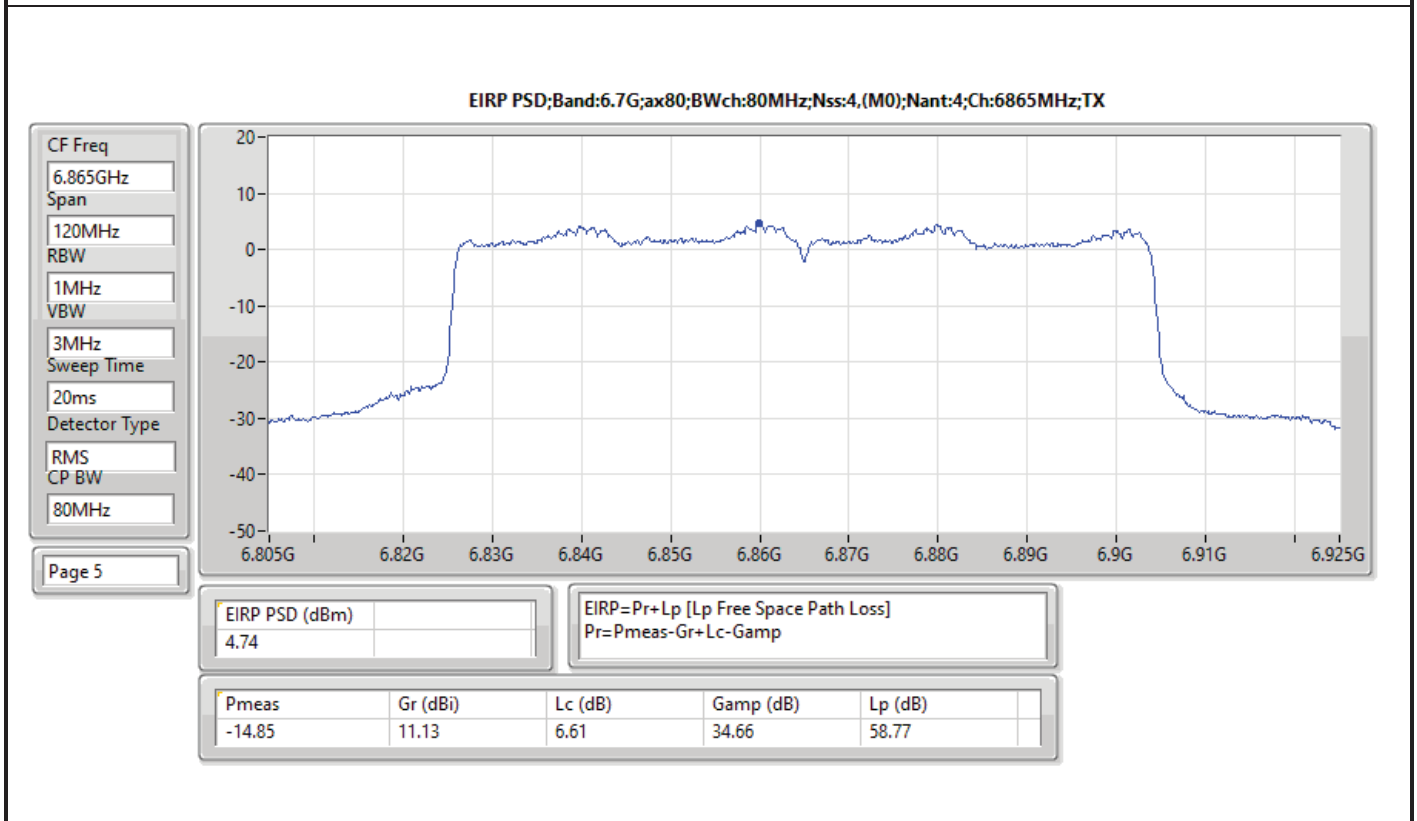

DG = Directional Gain; RBW = 500kHz for 5.725-5.85GHz band / 1MHz for other band;
 PD = trace bin-by-bin of each transmits port summing can be performed maximum power density; Port X = Port X Power Density;