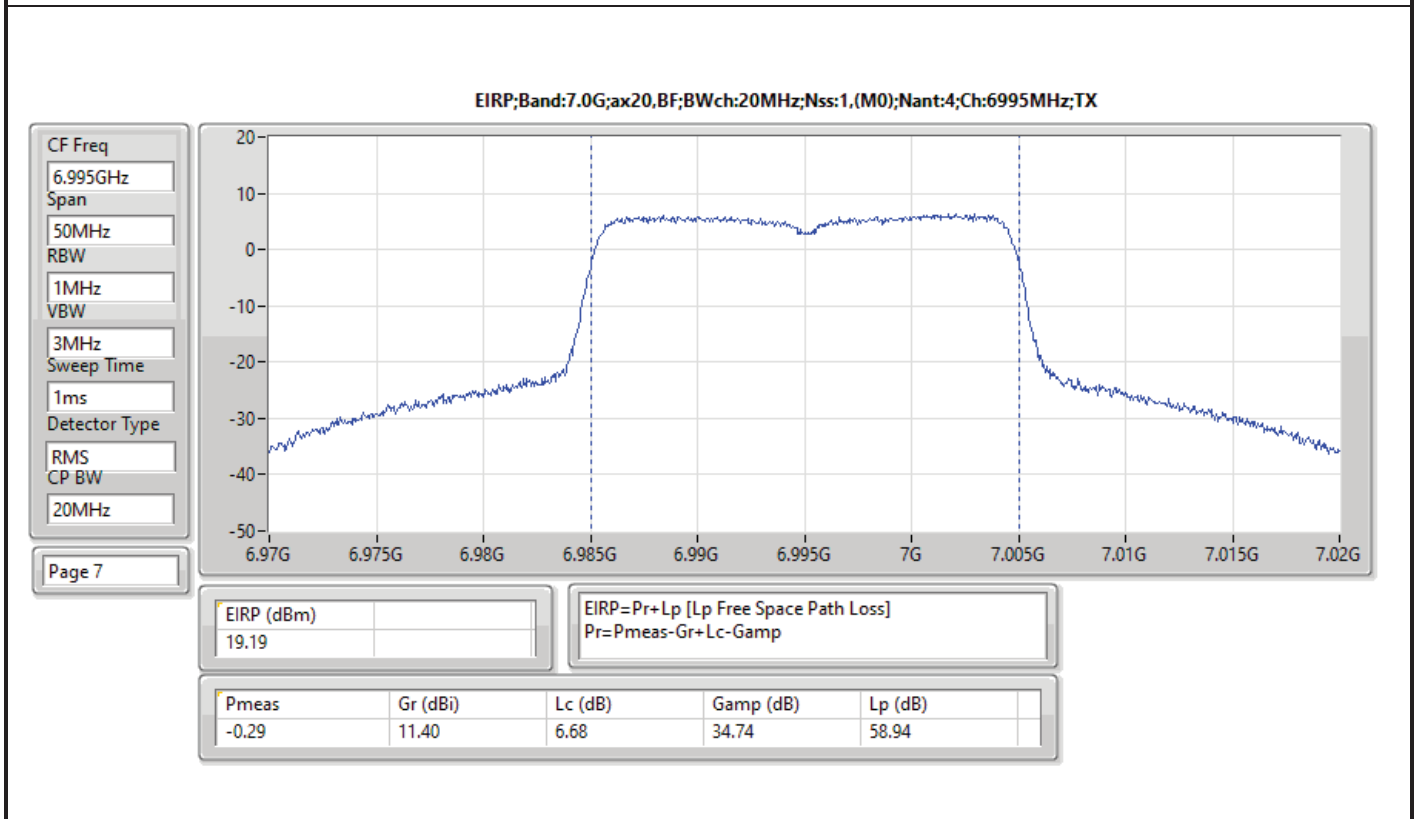

DG = Directional Gain; Port X = Port X output power

Summary

Mode	EIRP PD (dBm/RBW)
5.925-6.425GHz	-
802.11ax HEW20_Nss1,(MCS0)_4TX	4.81
802.11ax HEW20_Nss4,(MCS0)_4TX	4.74
802.11ax HEW40_Nss1,(MCS0)_4TX	4.97
802.11ax HEW40_Nss4,(MCS0)_4TX	4.91
802.11ax HEW80_Nss1,(MCS0)_4TX	4.90
802.11ax HEW80_Nss4,(MCS0)_4TX	4.99
802.11ax HEW160_Nss1,(MCS0)_4TX	4.76
802.11ax HEW160_Nss4,(MCS0)_4TX	4.82
6.425-6.525GHz	-
802.11ax HEW20_Nss1,(MCS0)_4TX	4.57
802.11ax HEW20_Nss4,(MCS0)_4TX	4.78
802.11ax HEW40_Nss1,(MCS0)_4TX	4.95
802.11ax HEW40_Nss4,(MCS0)_4TX	4.90
802.11ax HEW80_Nss1,(MCS0)_4TX	4.90
802.11ax HEW80_Nss4,(MCS0)_4TX	4.99
802.11ax HEW160_Nss1,(MCS0)_4TX	4.63
802.11ax HEW160_Nss4,(MCS0)_4TX	4.55
6.525-6.875GHz	-
802.11ax HEW20_Nss1,(MCS0)_4TX	4.89
802.11ax HEW20_Nss4,(MCS0)_4TX	4.99
802.11ax HEW40_Nss1,(MCS0)_4TX	4.73
802.11ax HEW40_Nss4,(MCS0)_4TX	4.92
802.11ax HEW80_Nss1,(MCS0)_4TX	4.79
802.11ax HEW80_Nss4,(MCS0)_4TX	4.77
802.11ax HEW160_Nss1,(MCS0)_4TX	4.69
802.11ax HEW160_Nss4,(MCS0)_4TX	4.91
6.875-7.125GHz	-
802.11ax HEW20_Nss1,(MCS0)_4TX	4.89
802.11ax HEW20_Nss4,(MCS0)_4TX	4.72
802.11ax HEW40_Nss1,(MCS0)_4TX	4.96
802.11ax HEW40_Nss4,(MCS0)_4TX	4.90
802.11ax HEW80_Nss1,(MCS0)_4TX	4.82
802.11ax HEW80_Nss4,(MCS0)_4TX	4.83
802.11ax HEW160_Nss1,(MCS0)_4TX	4.56
802.11ax HEW160_Nss4,(MCS0)_4TX	3.85