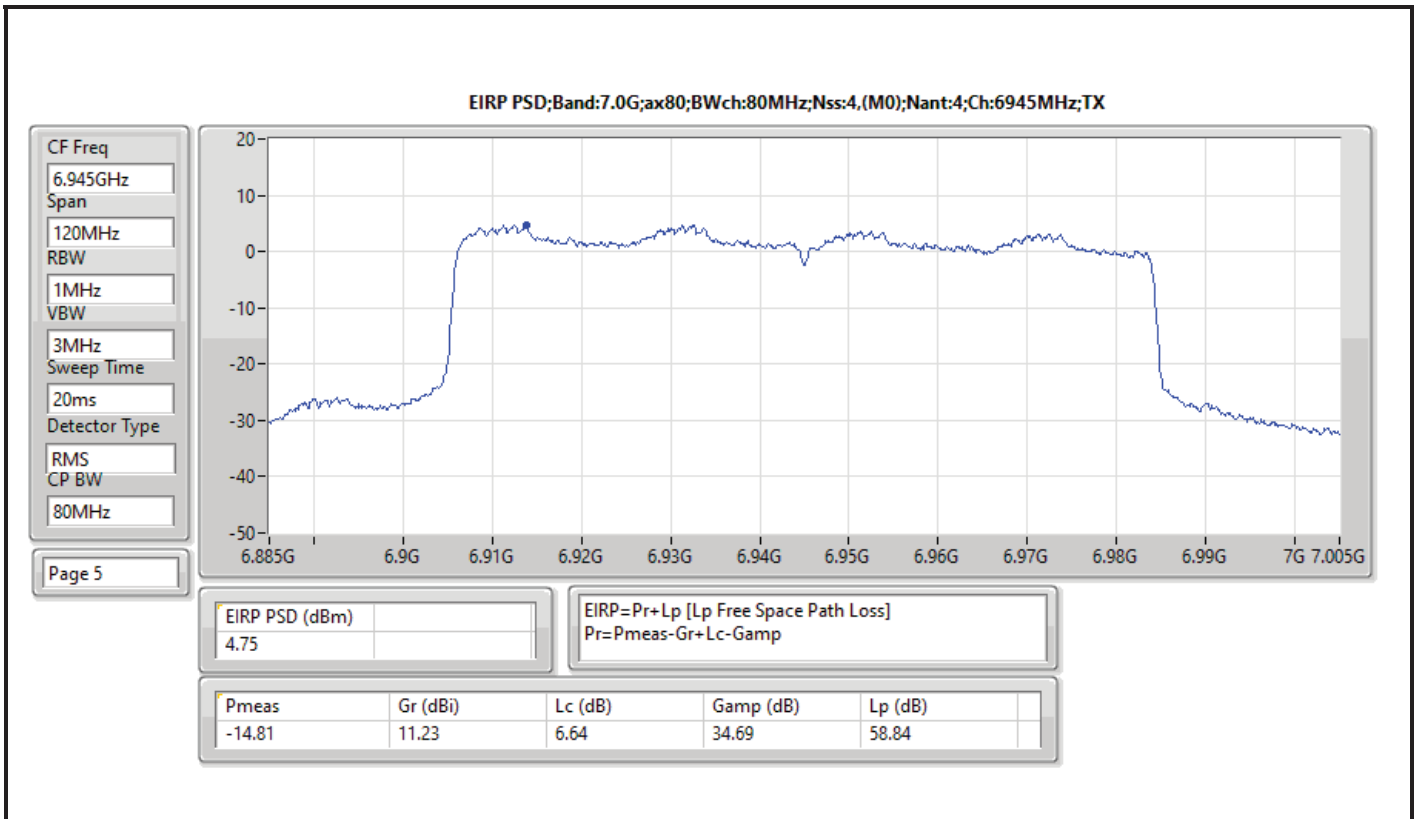

DG = Directional Gain; RBW = 500kHz for 5.725-5.85GHz band / 1MHz for other band;
 PD = trace bin-by-bin of each transmits port summing can be performed maximum power density; Port X = Port X Power Density;