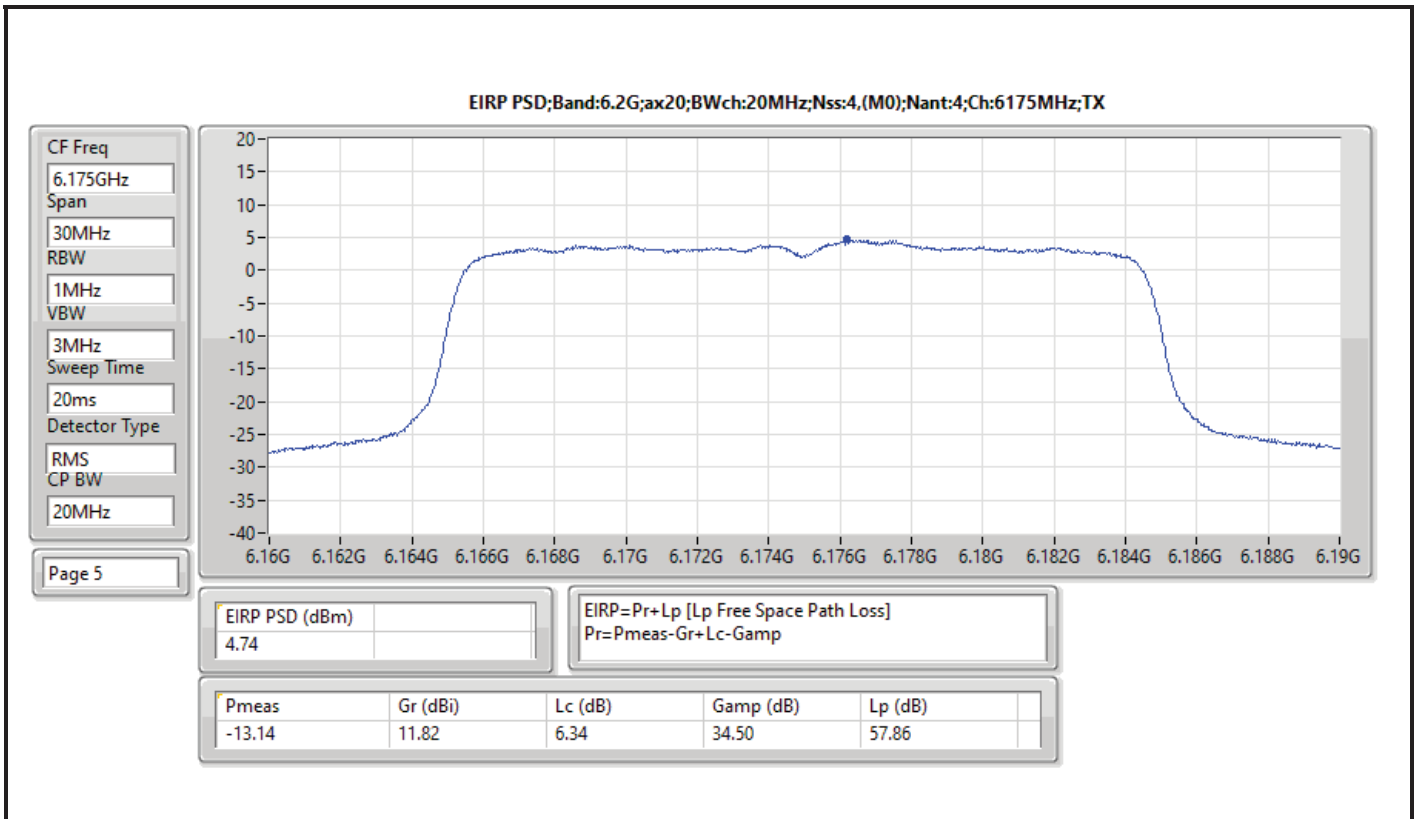

DG = Directional Gain; RBW = 500kHz for 5.725-5.85GHz band / 1MHz for other band;
 PD = trace bin-by-bin of each transmits port summing can be performed maximum power density; Port X = Port X Power Density;