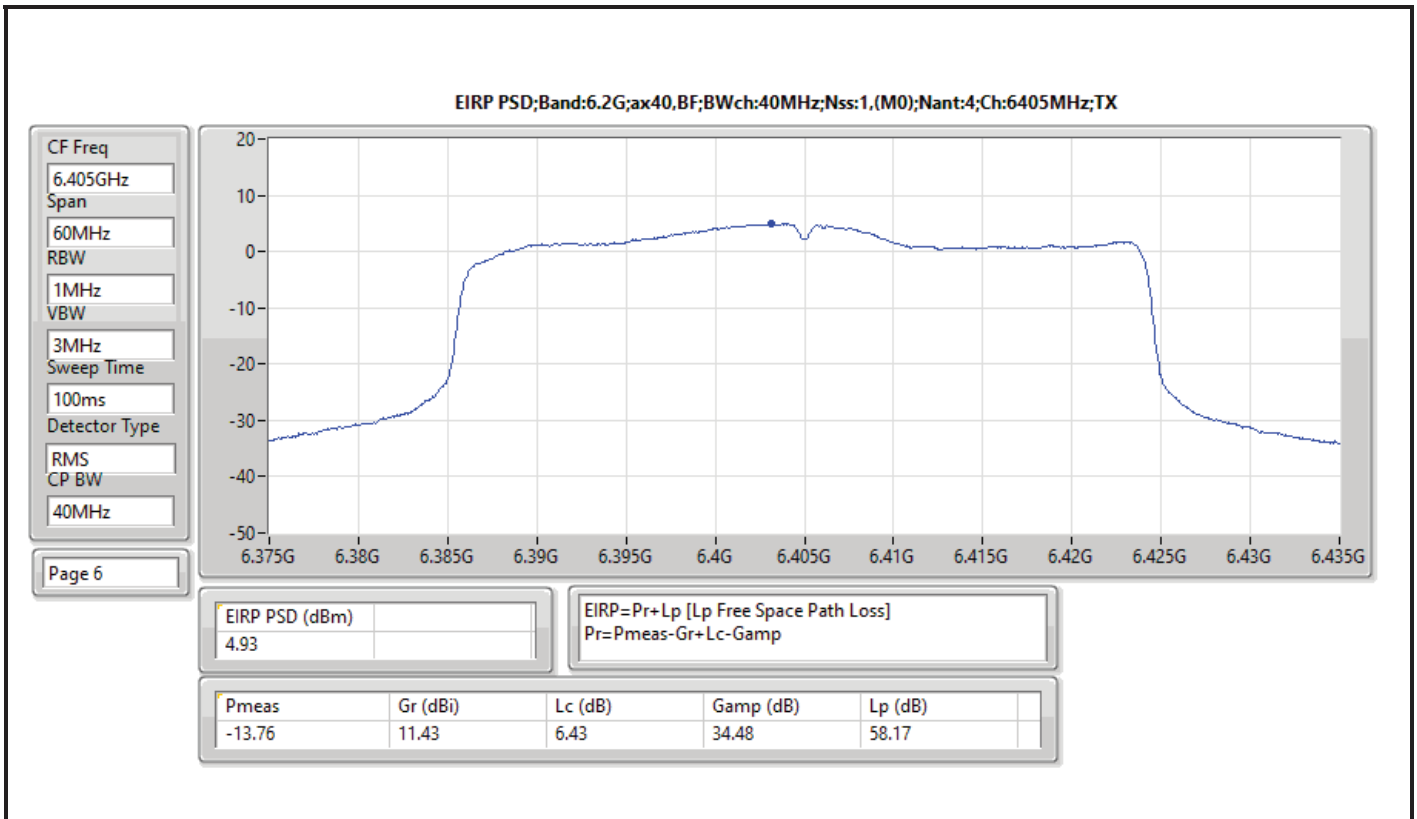

DG = Directional Gain; RBW = 500kHz for 5.725-5.85GHz band / 1MHz for other band;
 PD = trace bin-by-bin of each transmits port summing can be performed maximum power density; Port X = Port X Power Density;