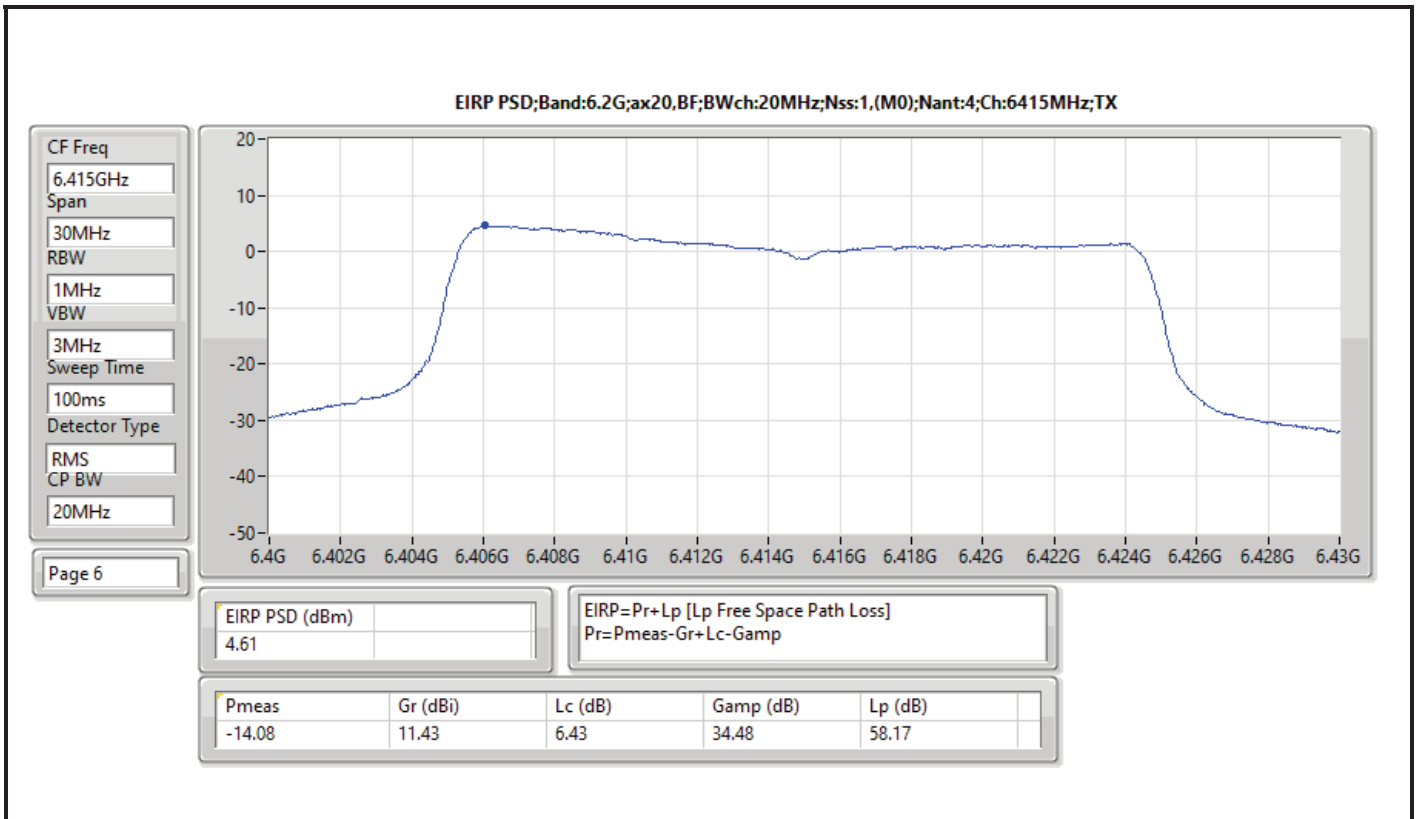

RBW = 500kHz for 5.725-5.85GHz band / 1MHz for other band;

Result

Mode	Result	EIRP PD (dBm/RBW)	EIRP PD Limit (dBm/RBW)
802.11ax HEW20-BF_Nss1,(MCS0)_4TX	-	-	-
5955MHz	Pass	4.34	5.00
6175MHz	Pass	4.41	5.00
6415MHz	Pass	4.61	5.00
6435MHz	Pass	4.54	5.00
6475MHz	Pass	4.94	5.00
6515MHz	Pass	4.99	5.00
6535MHz	Pass	4.42	5.00
6695MHz	Pass	4.24	5.00
6855MHz	Pass	4.92	5.00
6875MHz Straddle 6.525-6.875GHz	Pass	4.66	5.00
6895MHz	Pass	4.08	5.00
6995MHz	Pass	4.57	5.00
7095MHz	Pass	4.55	5.00
802.11ax HEW40-BF_Nss1,(MCS0)_4TX	-	-	-
5965MHz	Pass	4.65	5.00
6165MHz	Pass	4.83	5.00
6405MHz	Pass	4.93	5.00
6445MHz	Pass	4.88	5.00
6485MHz	Pass	4.72	5.00
6525MHz Straddle 6.425-6.525GHz	Pass	4.83	5.00
6565MHz	Pass	4.77	5.00
6685MHz	Pass	4.72	5.00
6845MHz	Pass	4.54	5.00
6885MHz Straddle 6.525-6.875GHz	Pass	4.98	5.00
6925MHz	Pass	4.74	5.00
7005MHz	Pass	4.77	5.00
7085MHz	Pass	4.63	5.00
802.11ax HEW80-BF_Nss1,(MCS0)_4TX	-	-	-
5985MHz	Pass	4.87	5.00
6145MHz	Pass	4.60	5.00
6385MHz	Pass	4.91	5.00
6465MHz	Pass	4.75	5.00
6545MHz Straddle 6.425-6.525GHz	Pass	4.65	5.00
6625MHz	Pass	4.47	5.00
6705MHz	Pass	4.50	5.00
6785MHz	Pass	4.84	5.00
6865MHz Straddle 6.525-6.875GHz	Pass	4.46	5.00
6945MHz	Pass	4.85	5.00
7025MHz	Pass	4.90	5.00
802.11ax HEW160-BF_Nss1,(MCS0)_4TX	-	-	-
6025MHz	Pass	4.57	5.00
6185MHz	Pass	4.43	5.00
6345MHz	Pass	4.84	5.00
6505MHz Straddle 6.425-6.525GHz	Pass	4.88	5.00
6665MHz	Pass	4.89	5.00
6825MHz Straddle 6.525-6.875GHz	Pass	4.81	5.00
6985MHz	Pass	2.17	5.00

DG = Directional Gain; RBW = 500kHz for 5.725-5.85GHz band / 1MHz for other band;
 PD = trace bin-by-bin of each transmits port summing can be performed maximum power density; Port X = Port X Power Density;