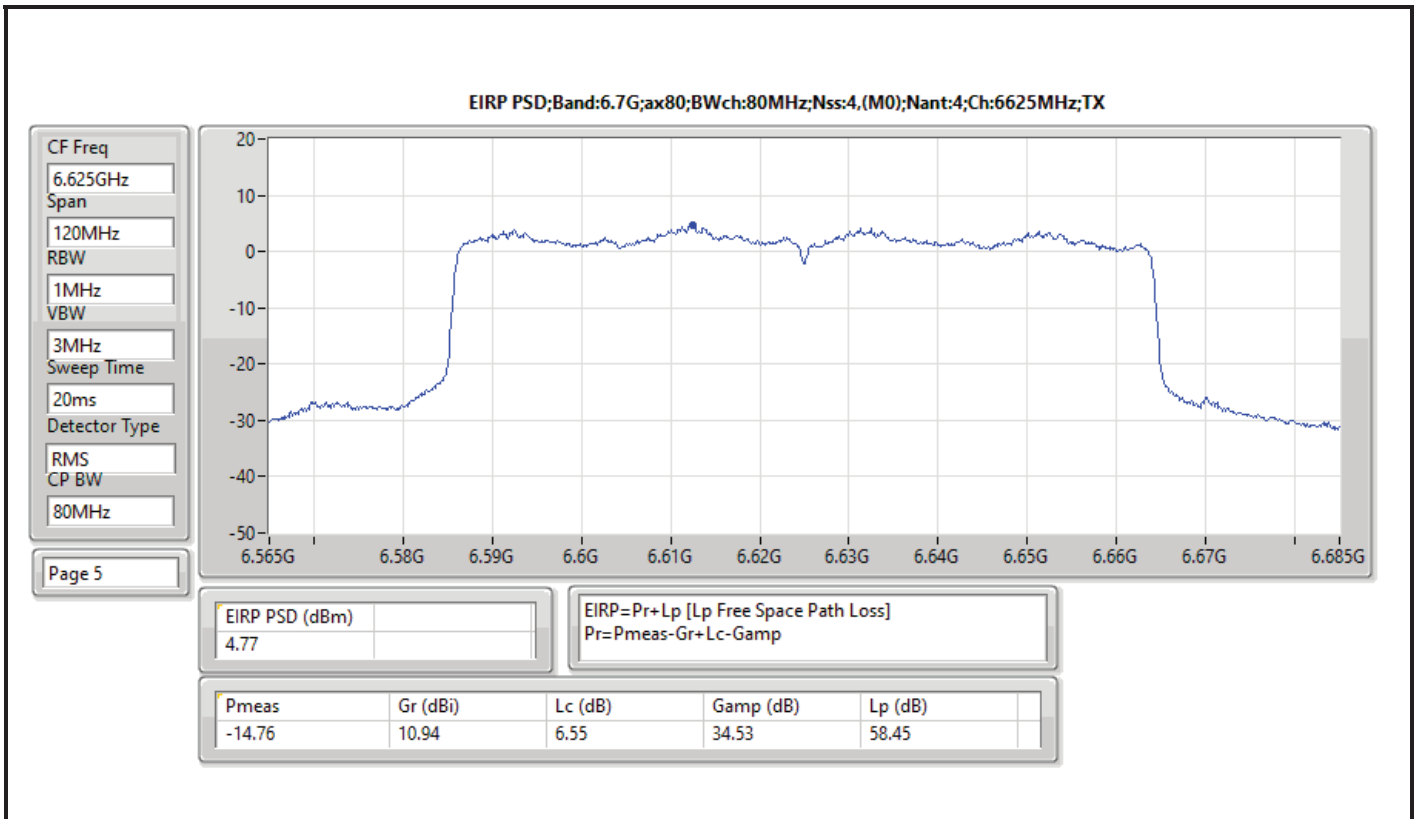

DG = Directional Gain; RBW = 500kHz for 5.725-5.85GHz band / 1MHz for other band;
 PD = trace bin-by-bin of each transmits port summing can be performed maximum power density; Port X = Port X Power Density;