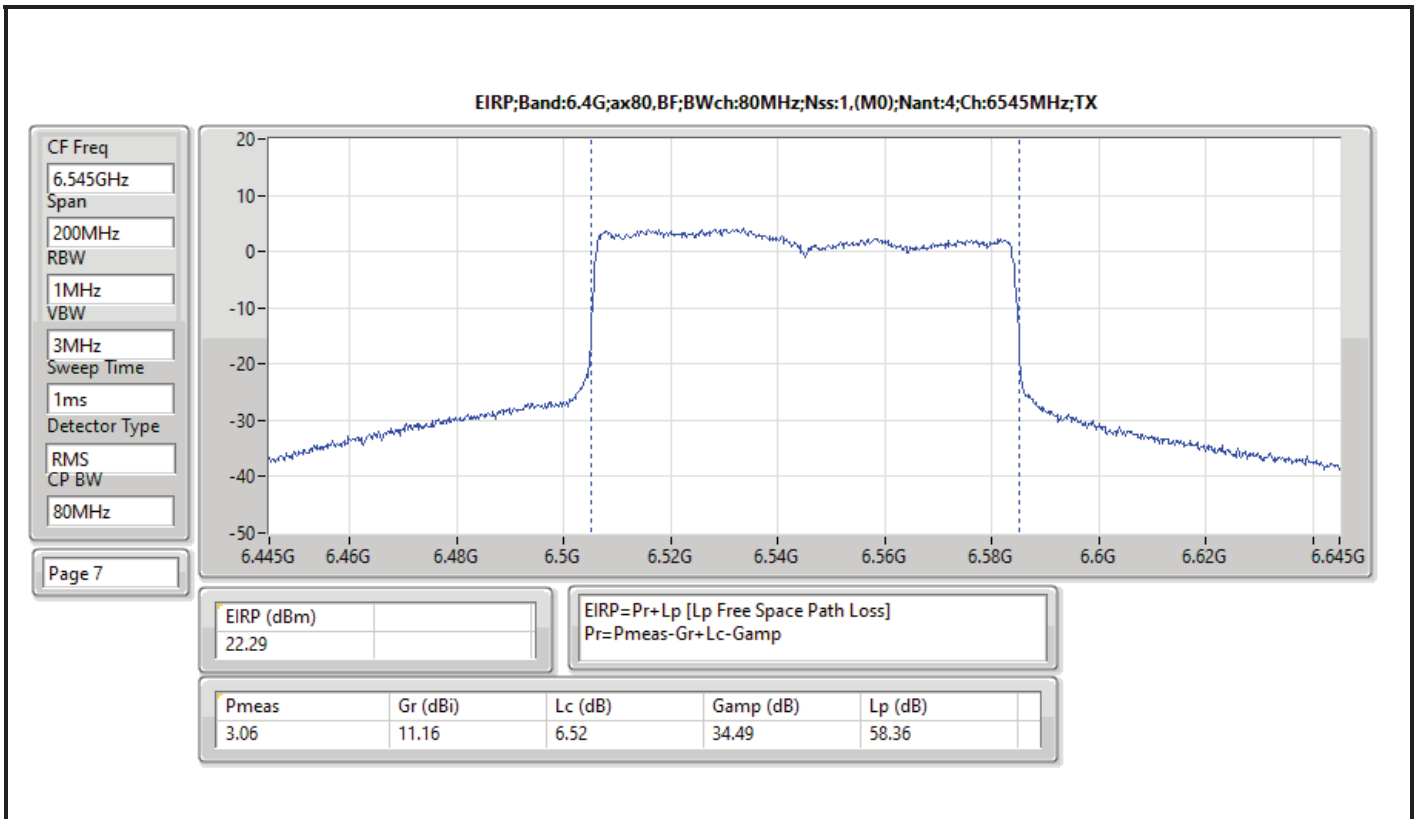

DG = Directional Gain; Port X = Port X output power

Summary

Mode	EIRP PD (dBm/RBW)
5.925-6.425GHz	-
802.11ax HEW20_Nss1,(MCS0)_4TX	4.81
802.11ax HEW20_Nss4,(MCS0)_4TX	4.74
802.11ax HEW40_Nss1,(MCS0)_4TX	4.97
802.11ax HEW40_Nss4,(MCS0)_4TX	4.91
802.11ax HEW80_Nss1,(MCS0)_4TX	4.90
802.11ax HEW80_Nss4,(MCS0)_4TX	4.99
802.11ax HEW160_Nss1,(MCS0)_4TX	4.76
802.11ax HEW160_Nss4,(MCS0)_4TX	4.82
6.425-6.525GHz	-
802.11ax HEW20_Nss1,(MCS0)_4TX	4.57
802.11ax HEW20_Nss4,(MCS0)_4TX	4.78
802.11ax HEW40_Nss1,(MCS0)_4TX	4.95
802.11ax HEW40_Nss4,(MCS0)_4TX	4.90
802.11ax HEW80_Nss1,(MCS0)_4TX	4.90
802.11ax HEW80_Nss4,(MCS0)_4TX	4.99
802.11ax HEW160_Nss1,(MCS0)_4TX	4.63
802.11ax HEW160_Nss4,(MCS0)_4TX	4.55
6.525-6.875GHz	-
802.11ax HEW20_Nss1,(MCS0)_4TX	4.89
802.11ax HEW20_Nss4,(MCS0)_4TX	4.99
802.11ax HEW40_Nss1,(MCS0)_4TX	4.73
802.11ax HEW40_Nss4,(MCS0)_4TX	4.92
802.11ax HEW80_Nss1,(MCS0)_4TX	4.79
802.11ax HEW80_Nss4,(MCS0)_4TX	4.77
802.11ax HEW160_Nss1,(MCS0)_4TX	4.69
802.11ax HEW160_Nss4,(MCS0)_4TX	4.91
6.875-7.125GHz	-
802.11ax HEW20_Nss1,(MCS0)_4TX	4.89
802.11ax HEW20_Nss4,(MCS0)_4TX	4.72
802.11ax HEW40_Nss1,(MCS0)_4TX	4.96
802.11ax HEW40_Nss4,(MCS0)_4TX	4.90
802.11ax HEW80_Nss1,(MCS0)_4TX	4.82
802.11ax HEW80_Nss4,(MCS0)_4TX	4.83
802.11ax HEW160_Nss1,(MCS0)_4TX	4.56
802.11ax HEW160_Nss4,(MCS0)_4TX	3.85