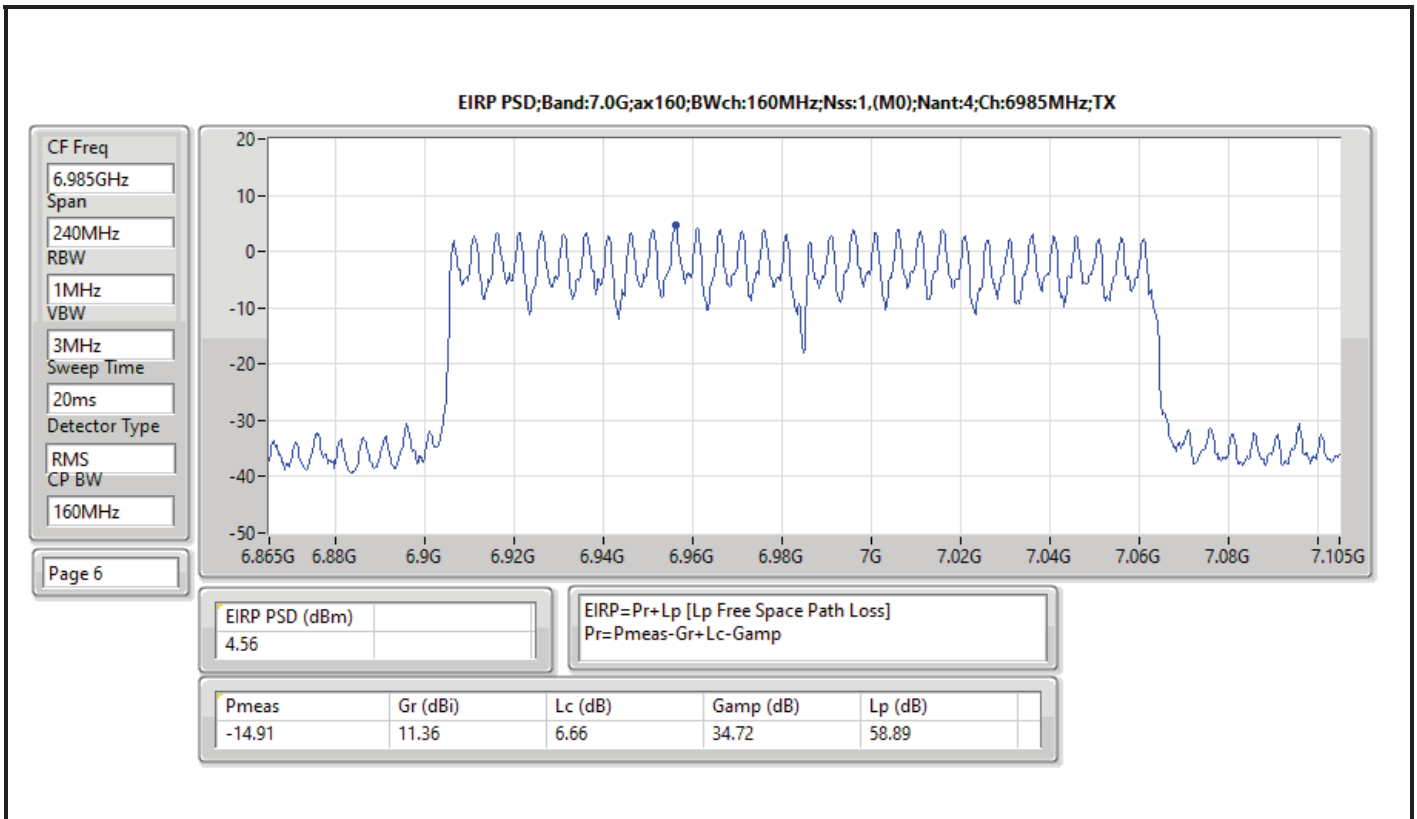

DG = Directional Gain; RBW = 500kHz for 5.725-5.85GHz band / 1MHz for other band;
 PD = trace bin-by-bin of each transmits port summing can be performed maximum power density; Port X = Port X Power Density;