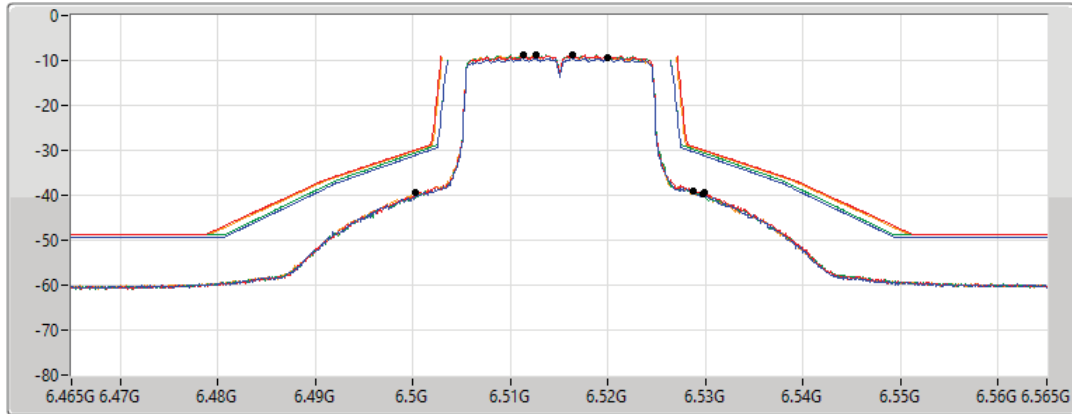

6.425-6.525GHz_802.11ax HEW20_Nss4,(MCS0)_4TX

MASK

6515MHz_TX

30/09/2022

CF Freq
6.515GHz

Span
100MHz

RBW
300kHz

VBW
1MHz

Sweep Time
20ms

Detector Type
RMS

Port 1

Port 2

Port 3

Port 4

Ref(Hz)	Ref(dBm)	Freq(Hz)	Level(dBm)	Limit(dBm)	Margin(dB)	Port
6.52G	-9.36	6.5297G	-39.57	-31.07	-8.50	1
6.5113G	-8.68	6.5299G	-39.44	-30.00	-9.44	2
6.5164G	-8.73	6.5288G	-39.14	-29.78	-9.36	3
6.5126G	-8.76	6.5002G	-39.51	-30.09	-9.42	4