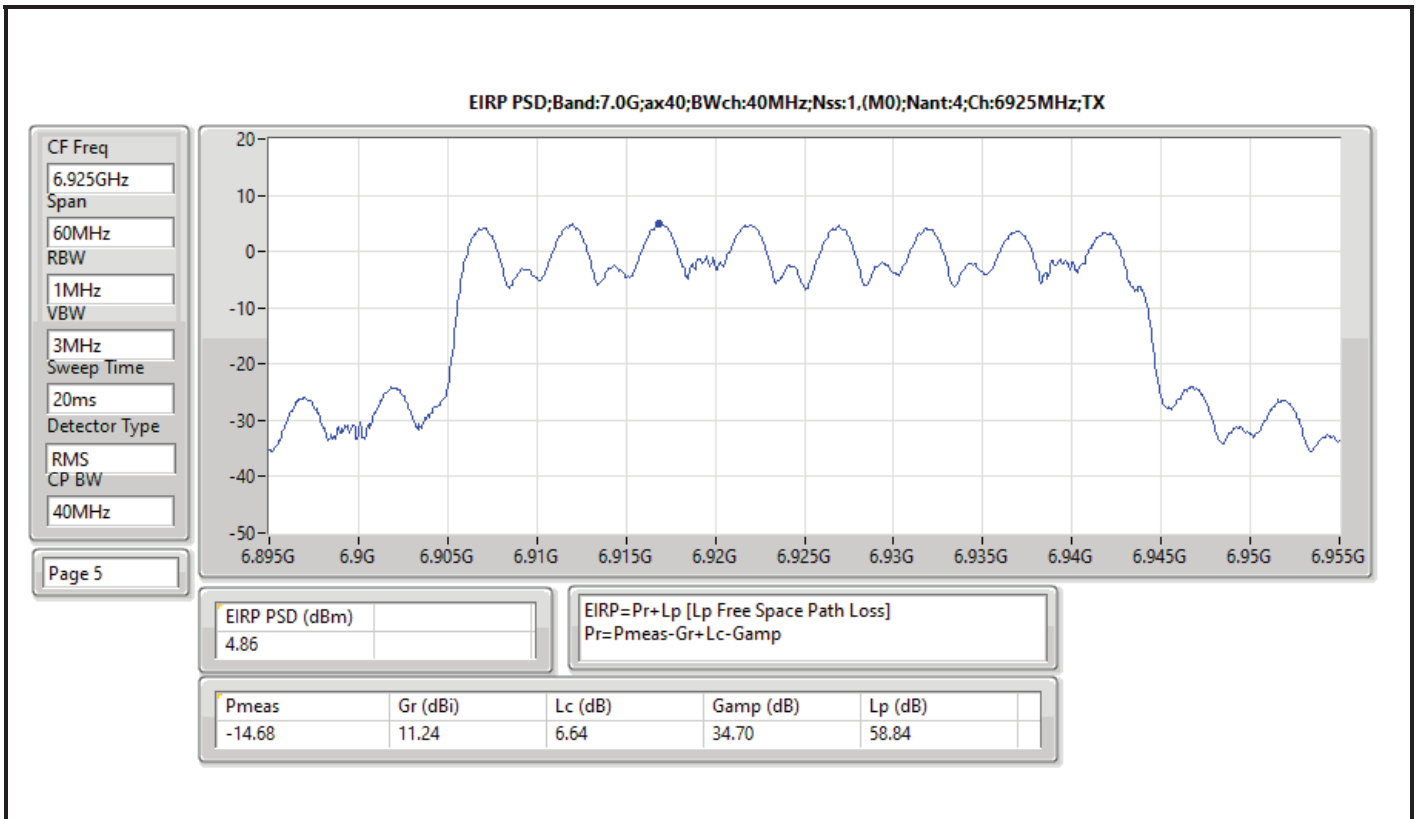

DG = Directional Gain; RBW = 500kHz for 5.725-5.85GHz band / 1MHz for other band;
 PD = trace bin-by-bin of each transmits port summing can be performed maximum power density; Port X = Port X Power Density;

Summary

Mode	PD (dBm/RBW)	EIRP PD (dBm/RBW)
5.925-6.425GHz	-	-
802.11ax HEW20-BF_Nss1,(MCS0)_4TX	-1.41	4.61
802.11ax HEW40-BF_Nss1,(MCS0)_4TX	-1.09	4.93
802.11ax HEW80-BF_Nss1,(MCS0)_4TX	-1.11	4.91
802.11ax HEW160-BF_Nss1,(MCS0)_4TX	-1.18	4.84
6.425-6.525GHz	-	-
802.11ax HEW20-BF_Nss1,(MCS0)_4TX	-1.03	4.99
802.11ax HEW40-BF_Nss1,(MCS0)_4TX	-1.14	4.88
802.11ax HEW80-BF_Nss1,(MCS0)_4TX	-1.27	4.75
802.11ax HEW160-BF_Nss1,(MCS0)_4TX	-1.14	4.88
6.525-6.875GHz	-	-
802.11ax HEW20-BF_Nss1,(MCS0)_4TX	-1.10	4.92
802.11ax HEW40-BF_Nss1,(MCS0)_4TX	-1.04	4.98
802.11ax HEW80-BF_Nss1,(MCS0)_4TX	-1.18	4.84
802.11ax HEW160-BF_Nss1,(MCS0)_4TX	-1.13	4.89
6.875-7.125GHz	-	-
802.11ax HEW20-BF_Nss1,(MCS0)_4TX	-1.45	4.57
802.11ax HEW40-BF_Nss1,(MCS0)_4TX	-1.25	4.77
802.11ax HEW80-BF_Nss1,(MCS0)_4TX	-1.12	4.90
802.11ax HEW160-BF_Nss1,(MCS0)_4TX	-3.85	2.17