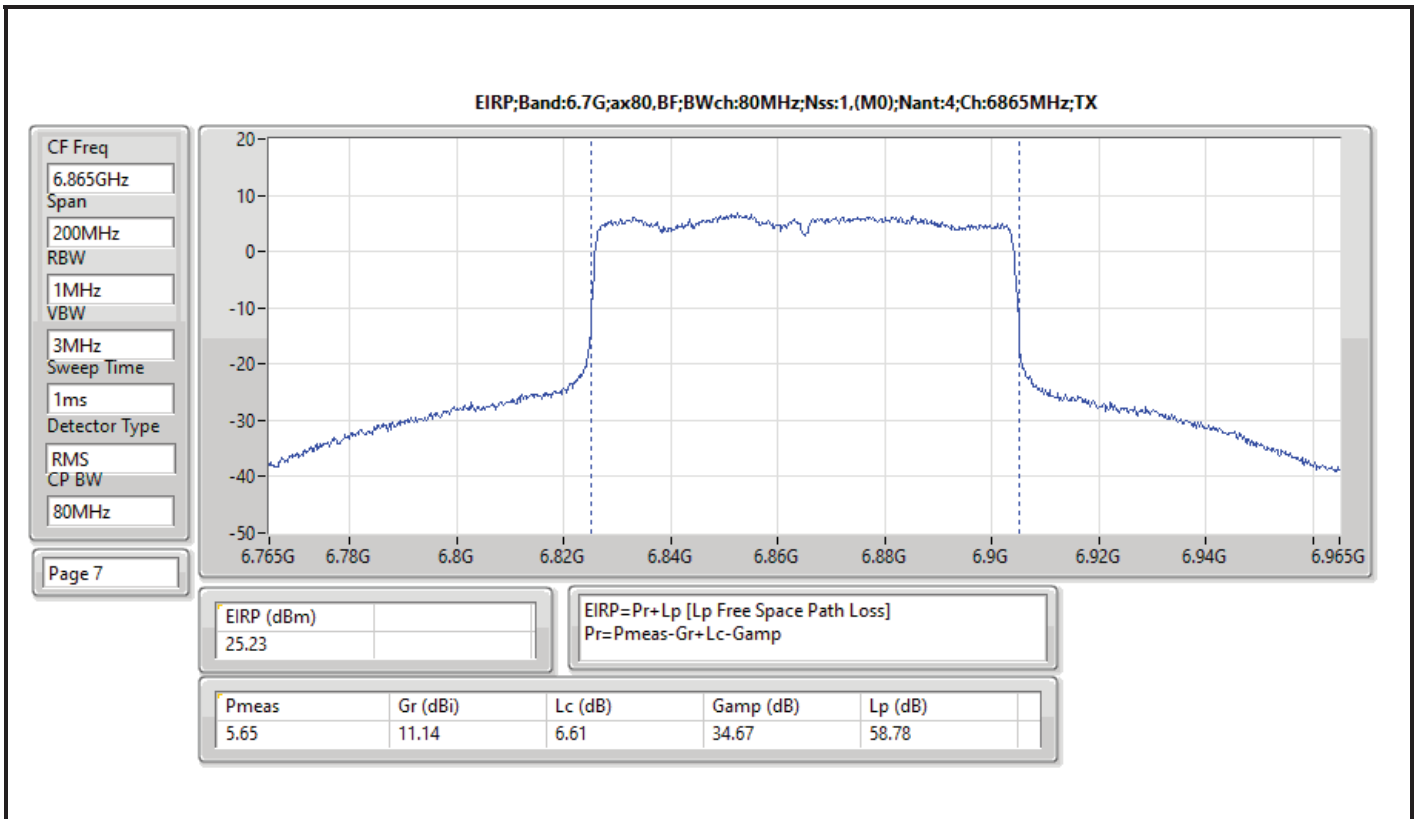

DG = Directional Gain; Port X = Port X output power

Summary

Mode	EIRP PD (dBm/RBW)
5.925-6.425GHz	-
802.11ax HEW20_Nss1,(MCS0)_4TX	4.81
802.11ax HEW20_Nss4,(MCS0)_4TX	4.74
802.11ax HEW40_Nss1,(MCS0)_4TX	4.97
802.11ax HEW40_Nss4,(MCS0)_4TX	4.91
802.11ax HEW80_Nss1,(MCS0)_4TX	4.90
802.11ax HEW80_Nss4,(MCS0)_4TX	4.99
802.11ax HEW160_Nss1,(MCS0)_4TX	4.76
802.11ax HEW160_Nss4,(MCS0)_4TX	4.82
6.425-6.525GHz	-
802.11ax HEW20_Nss1,(MCS0)_4TX	4.57
802.11ax HEW20_Nss4,(MCS0)_4TX	4.78
802.11ax HEW40_Nss1,(MCS0)_4TX	4.95
802.11ax HEW40_Nss4,(MCS0)_4TX	4.90
802.11ax HEW80_Nss1,(MCS0)_4TX	4.90
802.11ax HEW80_Nss4,(MCS0)_4TX	4.99
802.11ax HEW160_Nss1,(MCS0)_4TX	4.63
802.11ax HEW160_Nss4,(MCS0)_4TX	4.55
6.525-6.875GHz	-
802.11ax HEW20_Nss1,(MCS0)_4TX	4.89
802.11ax HEW20_Nss4,(MCS0)_4TX	4.99
802.11ax HEW40_Nss1,(MCS0)_4TX	4.73
802.11ax HEW40_Nss4,(MCS0)_4TX	4.92
802.11ax HEW80_Nss1,(MCS0)_4TX	4.79
802.11ax HEW80_Nss4,(MCS0)_4TX	4.77
802.11ax HEW160_Nss1,(MCS0)_4TX	4.69
802.11ax HEW160_Nss4,(MCS0)_4TX	4.91
6.875-7.125GHz	-
802.11ax HEW20_Nss1,(MCS0)_4TX	4.89
802.11ax HEW20_Nss4,(MCS0)_4TX	4.72
802.11ax HEW40_Nss1,(MCS0)_4TX	4.96
802.11ax HEW40_Nss4,(MCS0)_4TX	4.90
802.11ax HEW80_Nss1,(MCS0)_4TX	4.82
802.11ax HEW80_Nss4,(MCS0)_4TX	4.83
802.11ax HEW160_Nss1,(MCS0)_4TX	4.56
802.11ax HEW160_Nss4,(MCS0)_4TX	3.85