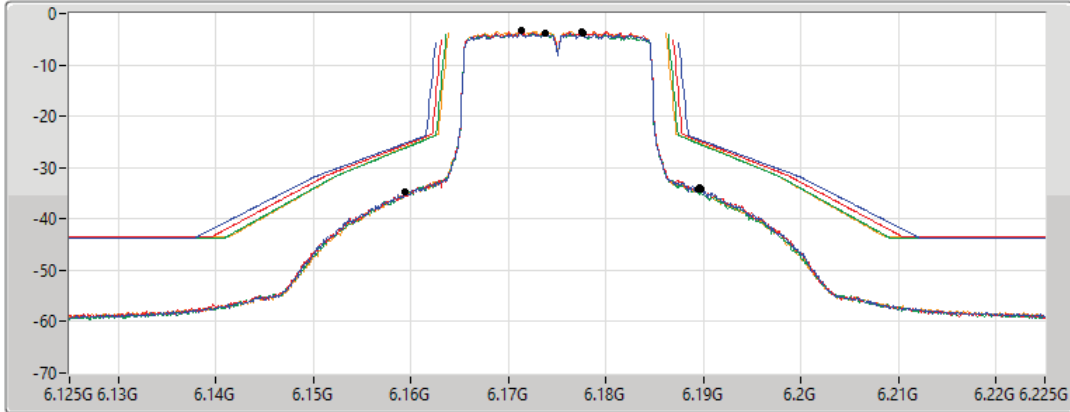

5.925-6.425GHz_802.11ax HEW20_Nss4,(MCS0)_4TX
6175MHz_TX

MASK

30/09/2022

CF Freq
6.175GHz

Span
100MHz

RBW
300kHz

VBW
1MHz

Sweep Time
20ms

Detector Type
RMS

Port 1

Port 2

Port 3

Port 4

Ref(Hz)	Ref(dBm)	Freq(Hz)	Level(dBm)	Limit(dBm)	Margin(dB)	Port
6.1776G	-3.74	6.1896G	-33.99	-24.58	-9.41	1
6.1775G	-3.52	6.1898G	-34.06	-24.98	-9.08	2
6.1738G	-3.72	6.1594G	-34.82	-26.20	-8.62	3
6.1713G	-3.36	6.1895G	-34.21	-25.19	-9.02	4

5.925-6.425GHz_802.11ax HEW20_Nss4,(MCS0)_4TX
6415MHz_TX

MASK

30/09/2022

CF Freq
6.415GHz

Span
100MHz

RBW
300kHz

VBW
1MHz

Sweep Time
20ms

Detector Type
RMS