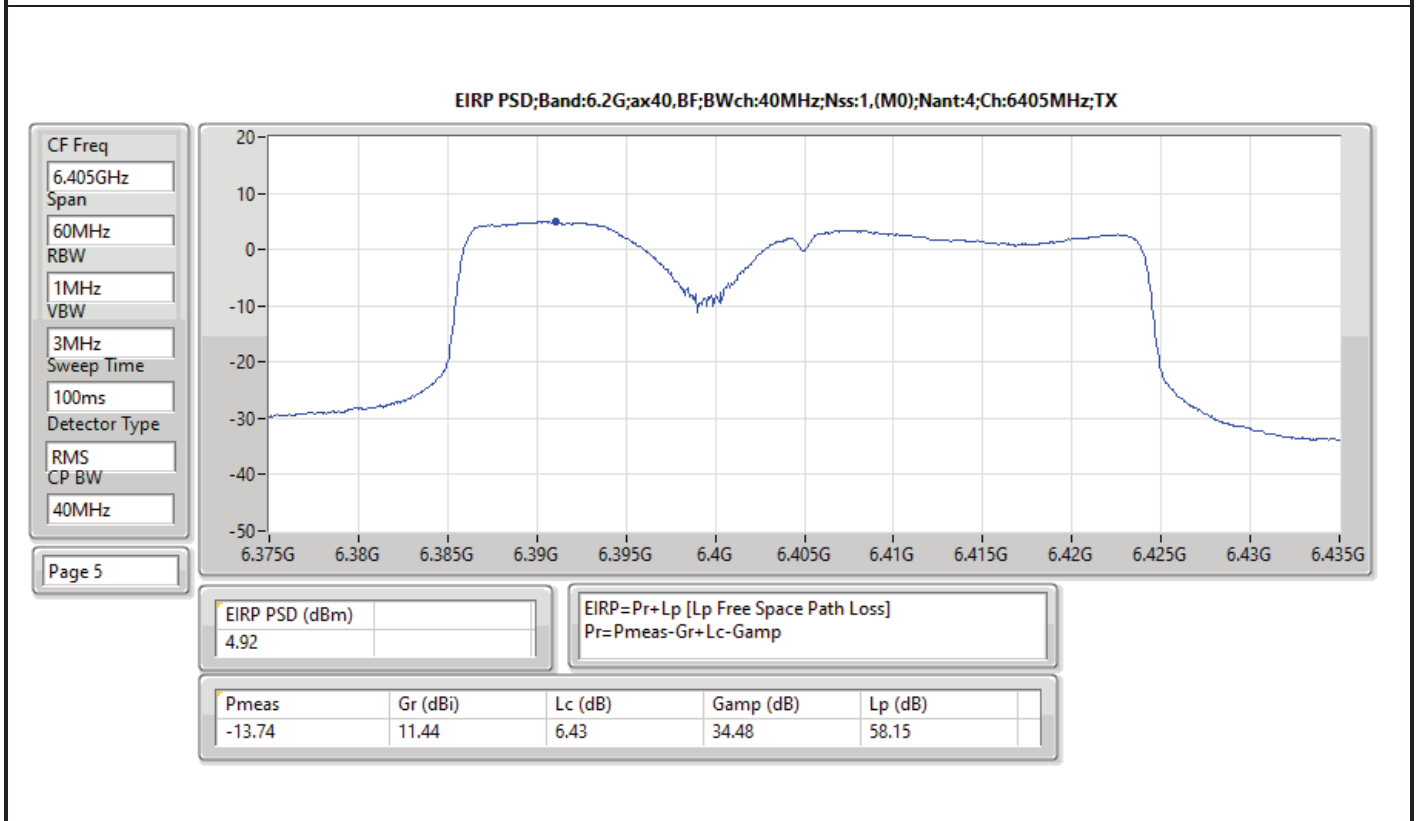

DG = Directional Gain; RBW = 500kHz for 5.725-5.85GHz band / 1MHz for other band;
 PD = trace bin-by-bin of each transmits port summing can be performed maximum power density; Port X = Port X Power Density;