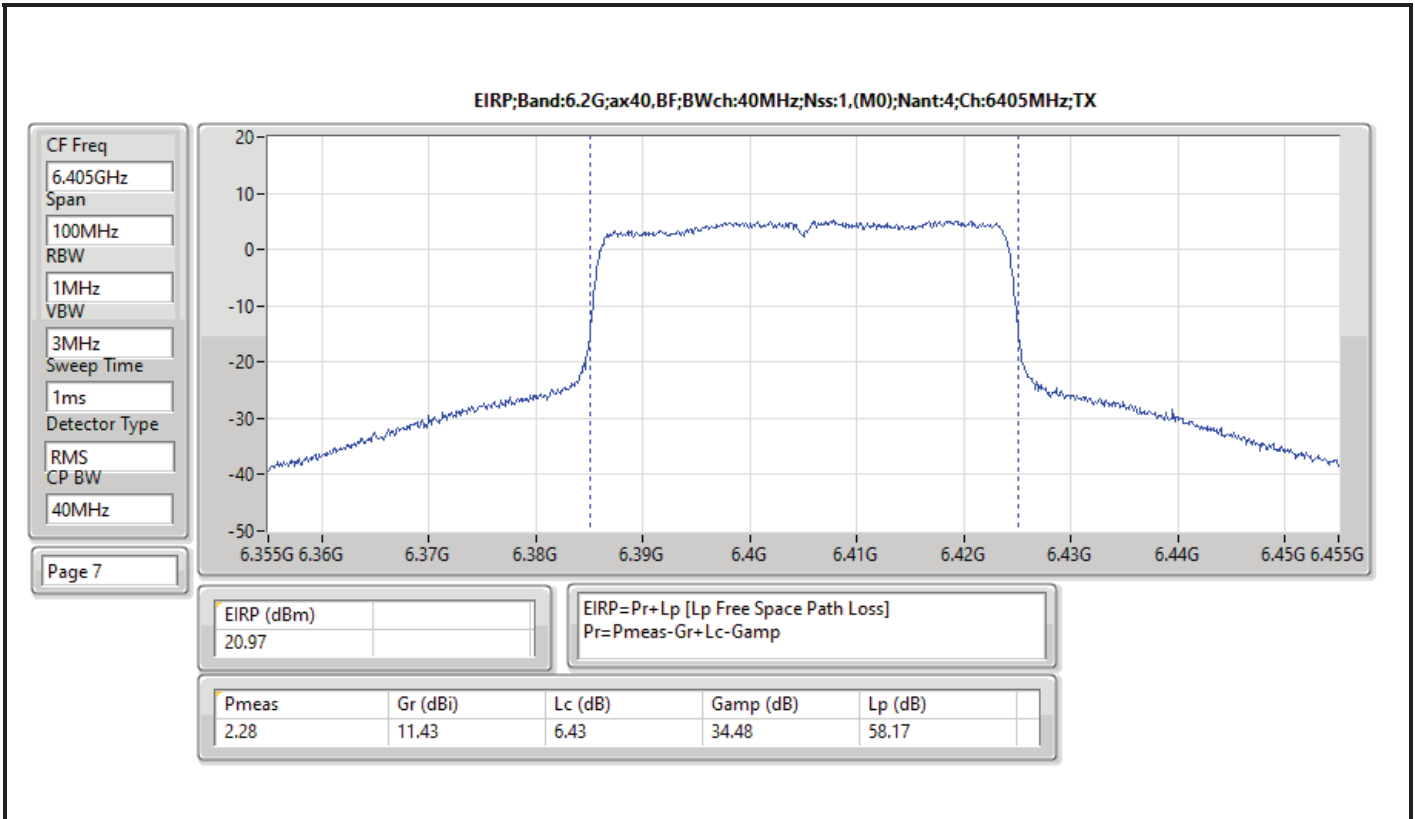

DG = Directional Gain; Port X = Port X output power

Summary

Mode	EIRP PD (dBm/RBW)
5.925-6.425GHz	-
802.11ax HEW20_Nss1,(MCS0)_4TX	4.81
802.11ax HEW20_Nss4,(MCS0)_4TX	4.74
802.11ax HEW40_Nss1,(MCS0)_4TX	4.97
802.11ax HEW40_Nss4,(MCS0)_4TX	4.91
802.11ax HEW80_Nss1,(MCS0)_4TX	4.90
802.11ax HEW80_Nss4,(MCS0)_4TX	4.99
802.11ax HEW160_Nss1,(MCS0)_4TX	4.76
802.11ax HEW160_Nss4,(MCS0)_4TX	4.82
6.425-6.525GHz	-
802.11ax HEW20_Nss1,(MCS0)_4TX	4.57
802.11ax HEW20_Nss4,(MCS0)_4TX	4.78
802.11ax HEW40_Nss1,(MCS0)_4TX	4.95
802.11ax HEW40_Nss4,(MCS0)_4TX	4.90
802.11ax HEW80_Nss1,(MCS0)_4TX	4.90
802.11ax HEW80_Nss4,(MCS0)_4TX	4.99
802.11ax HEW160_Nss1,(MCS0)_4TX	4.63
802.11ax HEW160_Nss4,(MCS0)_4TX	4.55
6.525-6.875GHz	-
802.11ax HEW20_Nss1,(MCS0)_4TX	4.89
802.11ax HEW20_Nss4,(MCS0)_4TX	4.99
802.11ax HEW40_Nss1,(MCS0)_4TX	4.73
802.11ax HEW40_Nss4,(MCS0)_4TX	4.92
802.11ax HEW80_Nss1,(MCS0)_4TX	4.79
802.11ax HEW80_Nss4,(MCS0)_4TX	4.77
802.11ax HEW160_Nss1,(MCS0)_4TX	4.69
802.11ax HEW160_Nss4,(MCS0)_4TX	4.91
6.875-7.125GHz	-
802.11ax HEW20_Nss1,(MCS0)_4TX	4.89
802.11ax HEW20_Nss4,(MCS0)_4TX	4.72
802.11ax HEW40_Nss1,(MCS0)_4TX	4.96
802.11ax HEW40_Nss4,(MCS0)_4TX	4.90
802.11ax HEW80_Nss1,(MCS0)_4TX	4.82
802.11ax HEW80_Nss4,(MCS0)_4TX	4.83
802.11ax HEW160_Nss1,(MCS0)_4TX	4.56
802.11ax HEW160_Nss4,(MCS0)_4TX	3.85