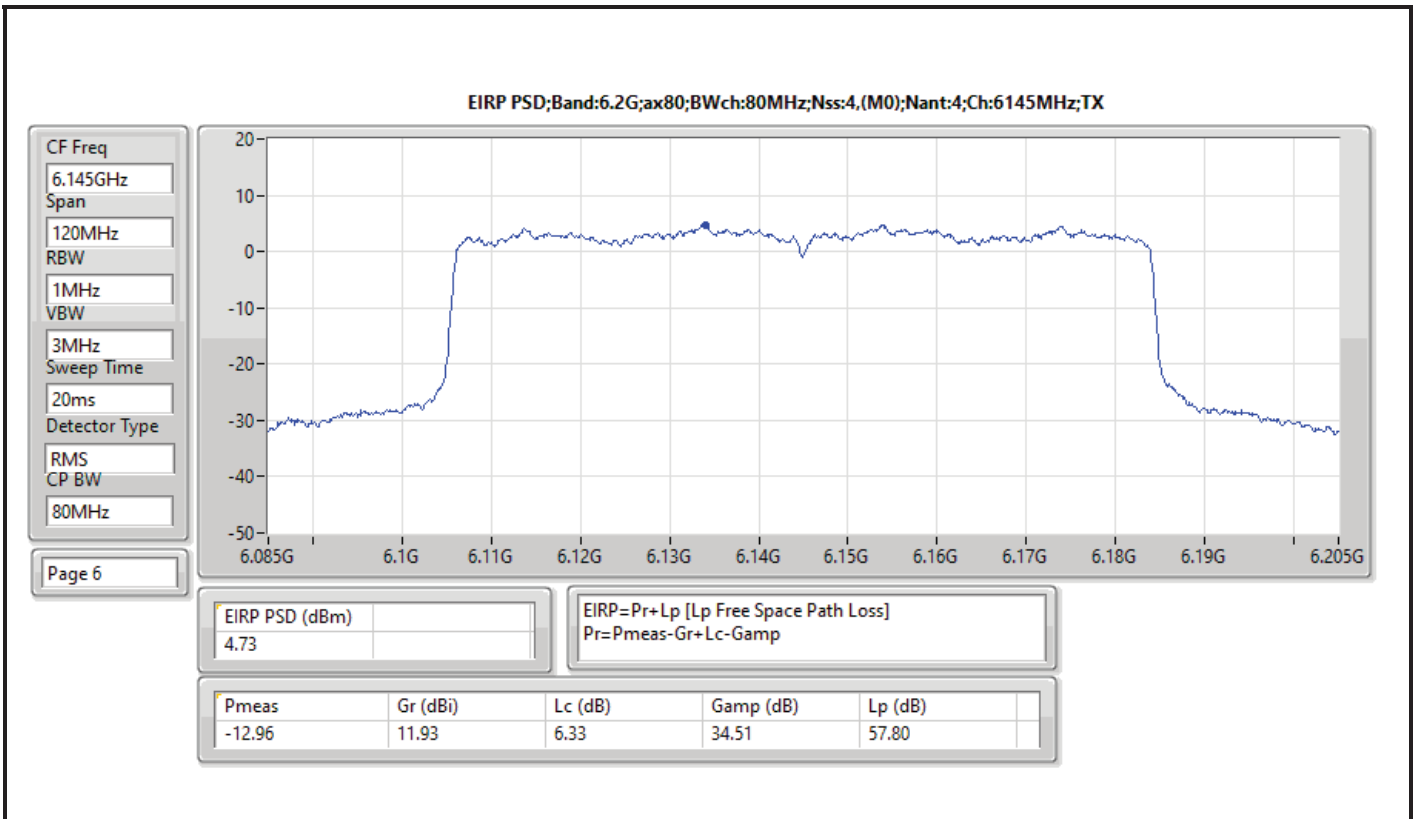

DG = Directional Gain; RBW = 500kHz for 5.725-5.85GHz band / 1MHz for other band;
 PD = trace bin-by-bin of each transmits port summing can be performed maximum power density; Port X = Port X Power Density;