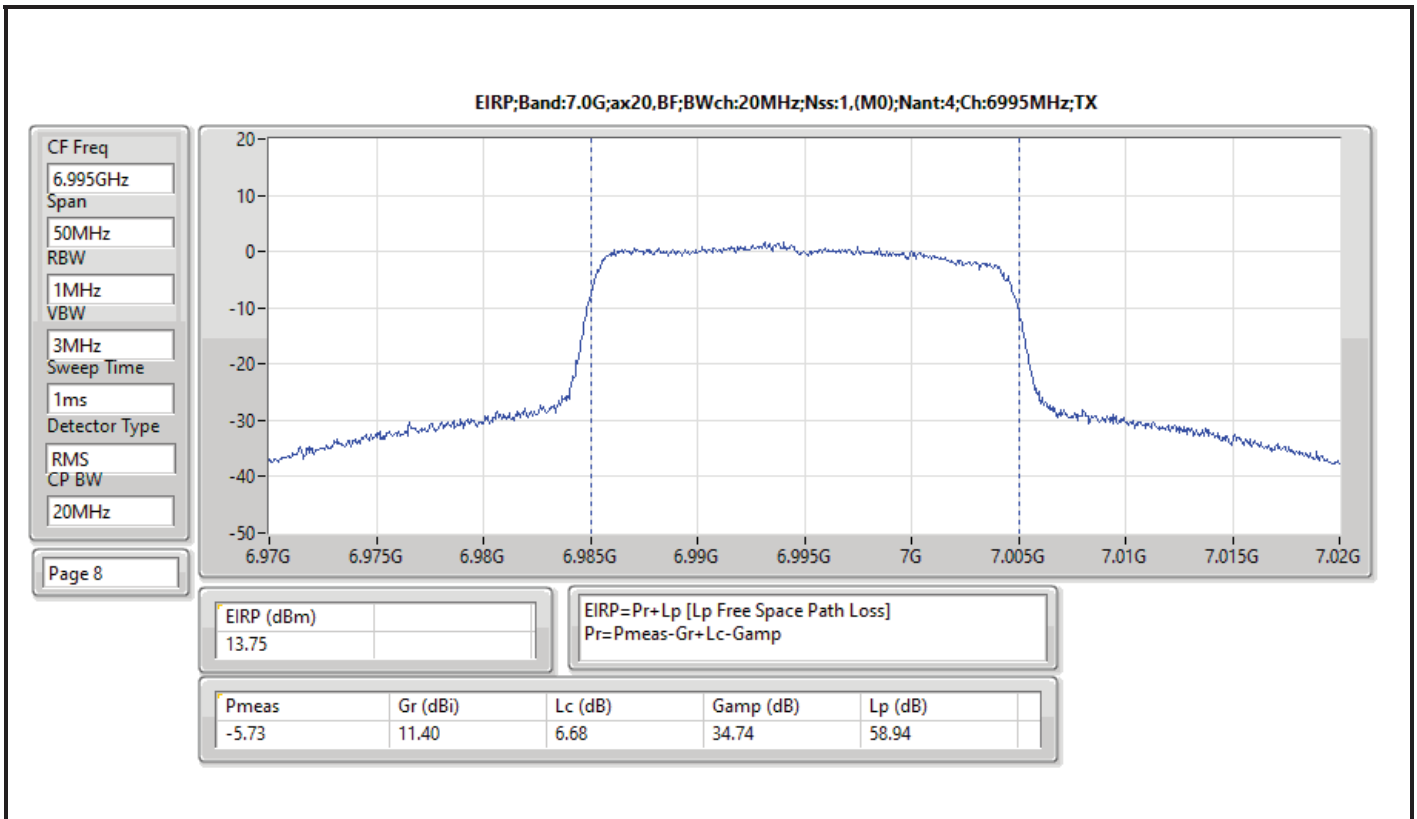

DG = Directional Gain; Port X = Port X output power

Summary

Mode	EIRP PD (dBm/RBW)
5.925-6.425GHz	-
802.11ax HEW20_Nss1,(MCS0)_4TX	4.81
802.11ax HEW20_Nss4,(MCS0)_4TX	4.74
802.11ax HEW40_Nss1,(MCS0)_4TX	4.97
802.11ax HEW40_Nss4,(MCS0)_4TX	4.91
802.11ax HEW80_Nss1,(MCS0)_4TX	4.90
802.11ax HEW80_Nss4,(MCS0)_4TX	4.99
802.11ax HEW160_Nss1,(MCS0)_4TX	4.76
802.11ax HEW160_Nss4,(MCS0)_4TX	4.82
6.425-6.525GHz	-
802.11ax HEW20_Nss1,(MCS0)_4TX	4.57
802.11ax HEW20_Nss4,(MCS0)_4TX	4.78
802.11ax HEW40_Nss1,(MCS0)_4TX	4.95
802.11ax HEW40_Nss4,(MCS0)_4TX	4.90
802.11ax HEW80_Nss1,(MCS0)_4TX	4.90
802.11ax HEW80_Nss4,(MCS0)_4TX	4.99
802.11ax HEW160_Nss1,(MCS0)_4TX	4.63
802.11ax HEW160_Nss4,(MCS0)_4TX	4.55
6.525-6.875GHz	-
802.11ax HEW20_Nss1,(MCS0)_4TX	4.89
802.11ax HEW20_Nss4,(MCS0)_4TX	4.99
802.11ax HEW40_Nss1,(MCS0)_4TX	4.73
802.11ax HEW40_Nss4,(MCS0)_4TX	4.92
802.11ax HEW80_Nss1,(MCS0)_4TX	4.79
802.11ax HEW80_Nss4,(MCS0)_4TX	4.77
802.11ax HEW160_Nss1,(MCS0)_4TX	4.69
802.11ax HEW160_Nss4,(MCS0)_4TX	4.91
6.875-7.125GHz	-
802.11ax HEW20_Nss1,(MCS0)_4TX	4.89
802.11ax HEW20_Nss4,(MCS0)_4TX	4.72
802.11ax HEW40_Nss1,(MCS0)_4TX	4.96
802.11ax HEW40_Nss4,(MCS0)_4TX	4.90
802.11ax HEW80_Nss1,(MCS0)_4TX	4.82
802.11ax HEW80_Nss4,(MCS0)_4TX	4.83
802.11ax HEW160_Nss1,(MCS0)_4TX	4.56
802.11ax HEW160_Nss4,(MCS0)_4TX	3.85