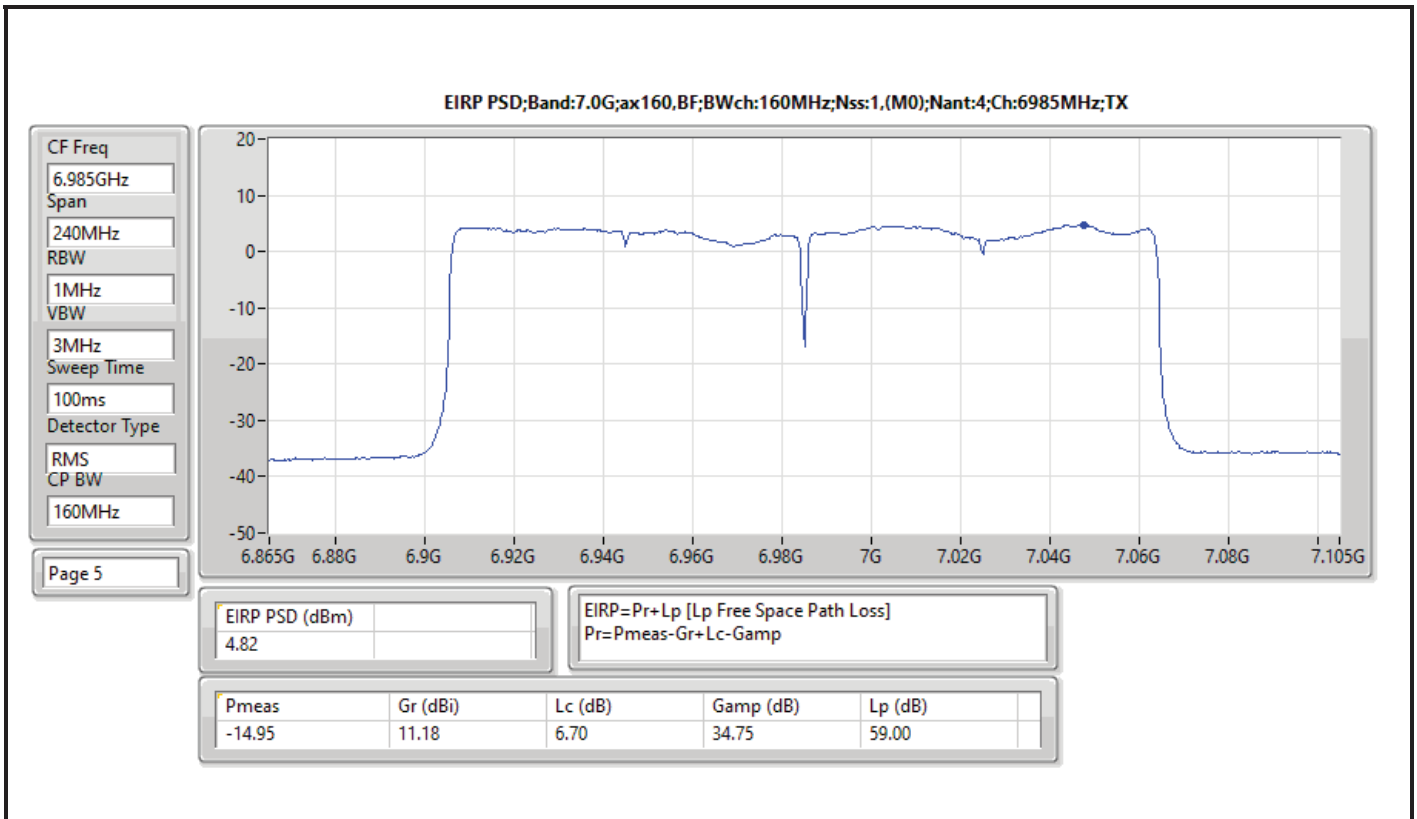

DG = Directional Gain; RBW = 500kHz for 5.725-5.85GHz band / 1MHz for other band;
 PD = trace bin-by-bin of each transmits port summing can be performed maximum power density; Port X = Port X Power Density;