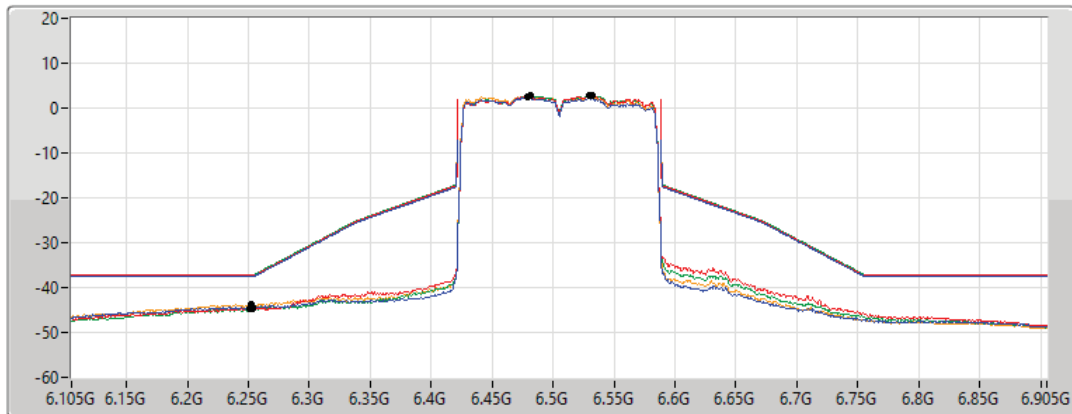

6505MHz_TX

30/09/2022

CF Freq
6.505GHz

Span
800MHz

RBW
3MHz

VBW
10MHz

Sweep Time
20ms

Detector Type
RMS

Port 1

Port 2

Port 3

Port 4

Ref(Hz)	Ref(dBm)	Freq(Hz)	Level(dBm)	Limit(dBm)	Margin(dB)	Port
6.47943G	2.42	6.2538G	-44.31	-37.58	-6.73	1
6.52978G	2.74	6.2514G	-44.61	-37.26	-7.35	2
6.53217G	2.87	6.253G	-44.73	-37.13	-7.60	3
6.48182G	2.69	6.2522G	-43.87	-37.31	-6.56	4