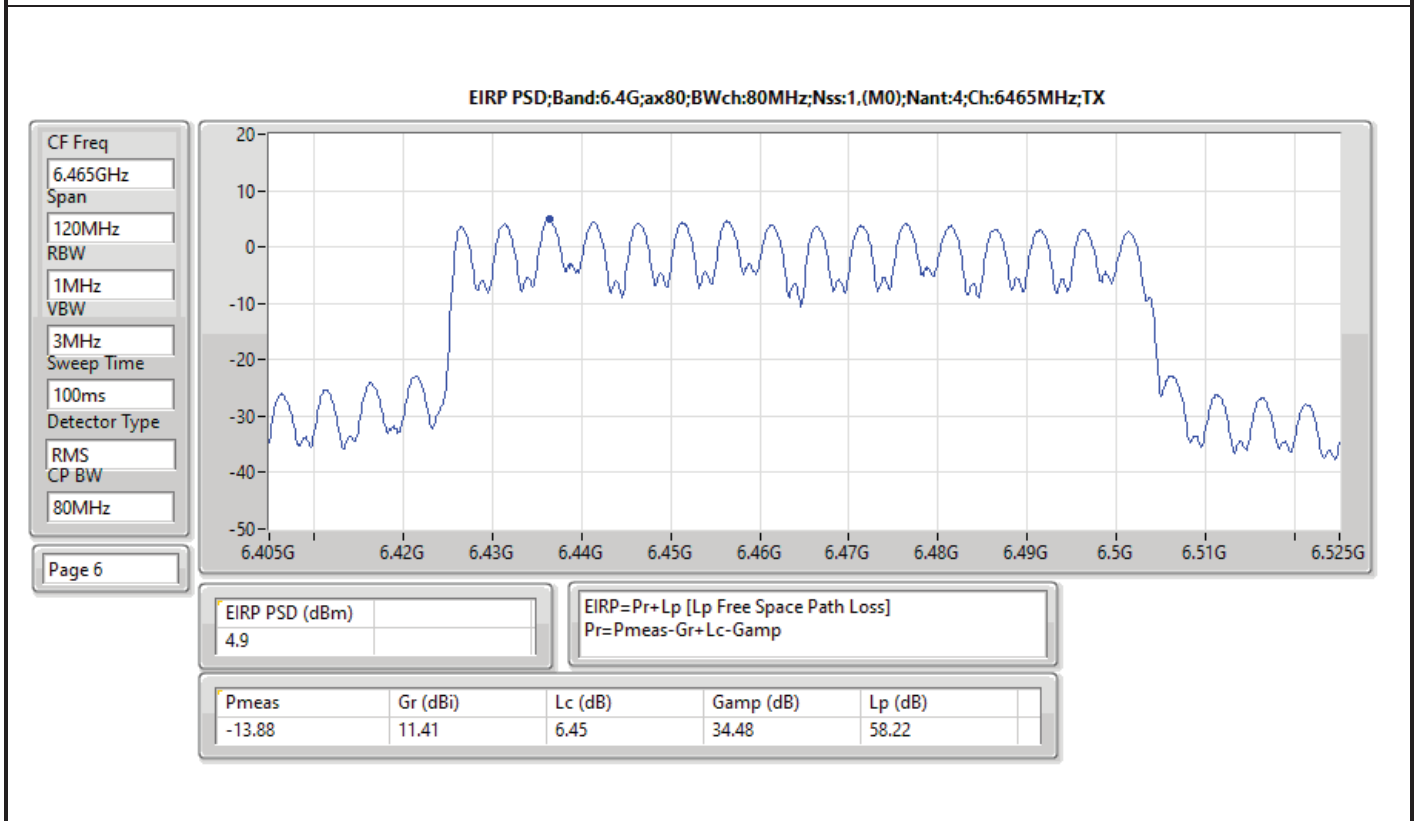

DG = Directional Gain; RBW = 500kHz for 5.725-5.85GHz band / 1MHz for other band;
 PD = trace bin-by-bin of each transmits port summing can be performed maximum power density; Port X = Port X Power Density;