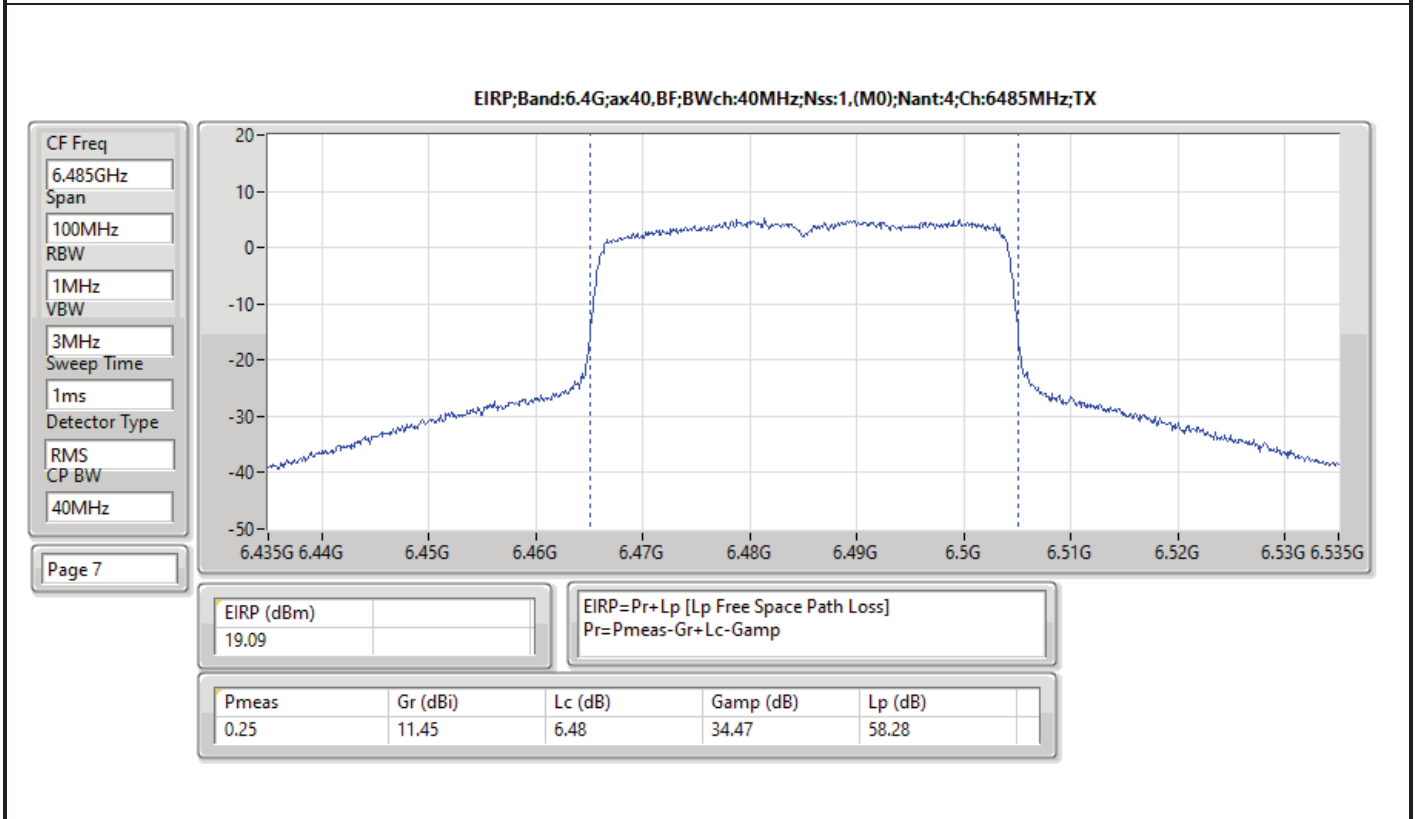

DG = Directional Gain; Port X = Port X output power

Summary

Mode	EIRP PD (dBm/RBW)
5.925-6.425GHz	-
802.11ax HEW20_Nss1,(MCS0)_4TX	4.81
802.11ax HEW20_Nss4,(MCS0)_4TX	4.74
802.11ax HEW40_Nss1,(MCS0)_4TX	4.97
802.11ax HEW40_Nss4,(MCS0)_4TX	4.91
802.11ax HEW80_Nss1,(MCS0)_4TX	4.90
802.11ax HEW80_Nss4,(MCS0)_4TX	4.99
802.11ax HEW160_Nss1,(MCS0)_4TX	4.76
802.11ax HEW160_Nss4,(MCS0)_4TX	4.82
6.425-6.525GHz	-
802.11ax HEW20_Nss1,(MCS0)_4TX	4.57
802.11ax HEW20_Nss4,(MCS0)_4TX	4.78
802.11ax HEW40_Nss1,(MCS0)_4TX	4.95
802.11ax HEW40_Nss4,(MCS0)_4TX	4.90
802.11ax HEW80_Nss1,(MCS0)_4TX	4.90
802.11ax HEW80_Nss4,(MCS0)_4TX	4.99
802.11ax HEW160_Nss1,(MCS0)_4TX	4.63
802.11ax HEW160_Nss4,(MCS0)_4TX	4.55
6.525-6.875GHz	-
802.11ax HEW20_Nss1,(MCS0)_4TX	4.89
802.11ax HEW20_Nss4,(MCS0)_4TX	4.99
802.11ax HEW40_Nss1,(MCS0)_4TX	4.73
802.11ax HEW40_Nss4,(MCS0)_4TX	4.92
802.11ax HEW80_Nss1,(MCS0)_4TX	4.79
802.11ax HEW80_Nss4,(MCS0)_4TX	4.77
802.11ax HEW160_Nss1,(MCS0)_4TX	4.69
802.11ax HEW160_Nss4,(MCS0)_4TX	4.91
6.875-7.125GHz	-
802.11ax HEW20_Nss1,(MCS0)_4TX	4.89
802.11ax HEW20_Nss4,(MCS0)_4TX	4.72
802.11ax HEW40_Nss1,(MCS0)_4TX	4.96
802.11ax HEW40_Nss4,(MCS0)_4TX	4.90
802.11ax HEW80_Nss1,(MCS0)_4TX	4.82
802.11ax HEW80_Nss4,(MCS0)_4TX	4.83
802.11ax HEW160_Nss1,(MCS0)_4TX	4.56
802.11ax HEW160_Nss4,(MCS0)_4TX	3.85