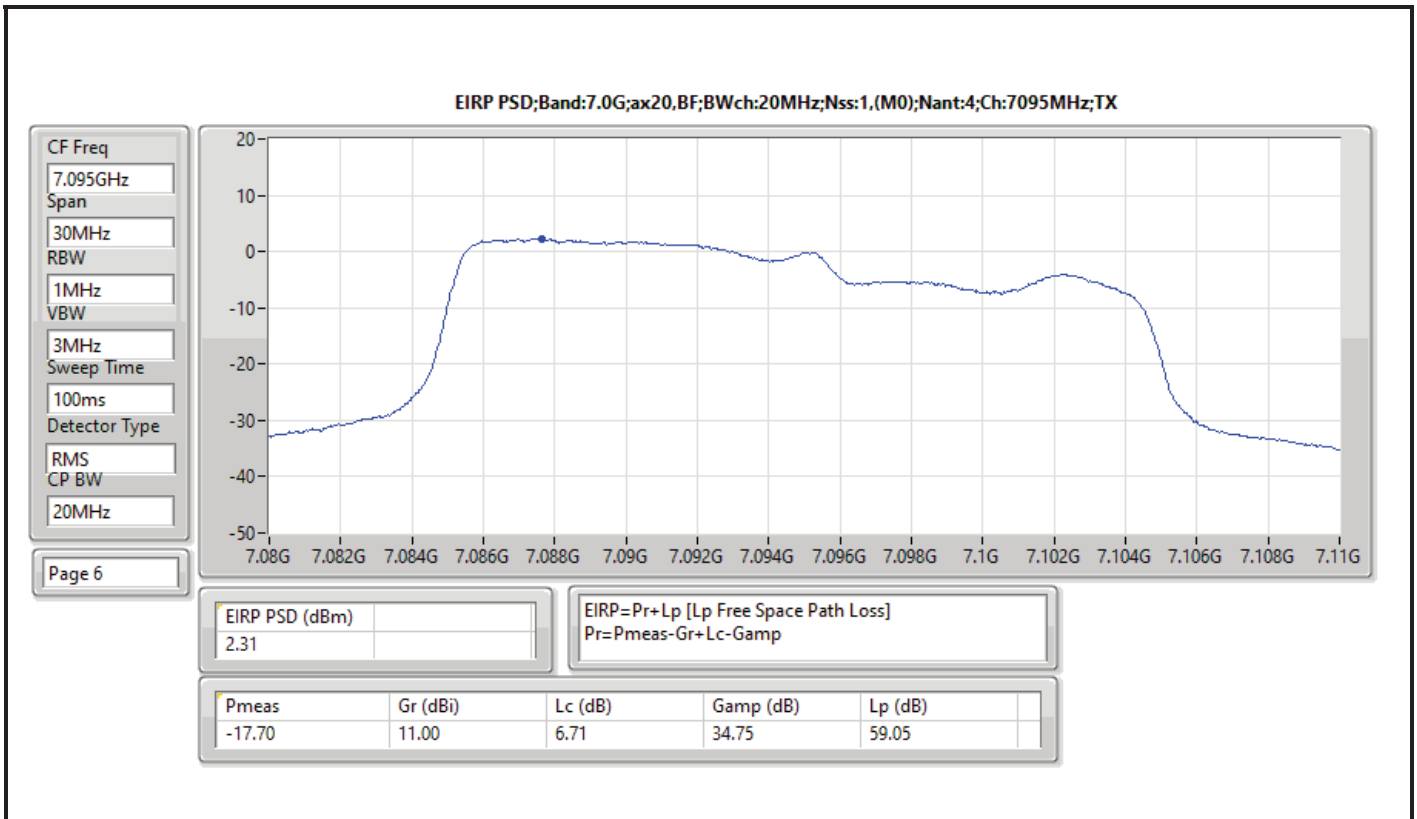

DG = Directional Gain; RBW = 500kHz for 5.725-5.85GHz band / 1MHz for other band;
 PD = trace bin-by-bin of each transmits port summing can be performed maximum power density; Port X = Port X Power Density;