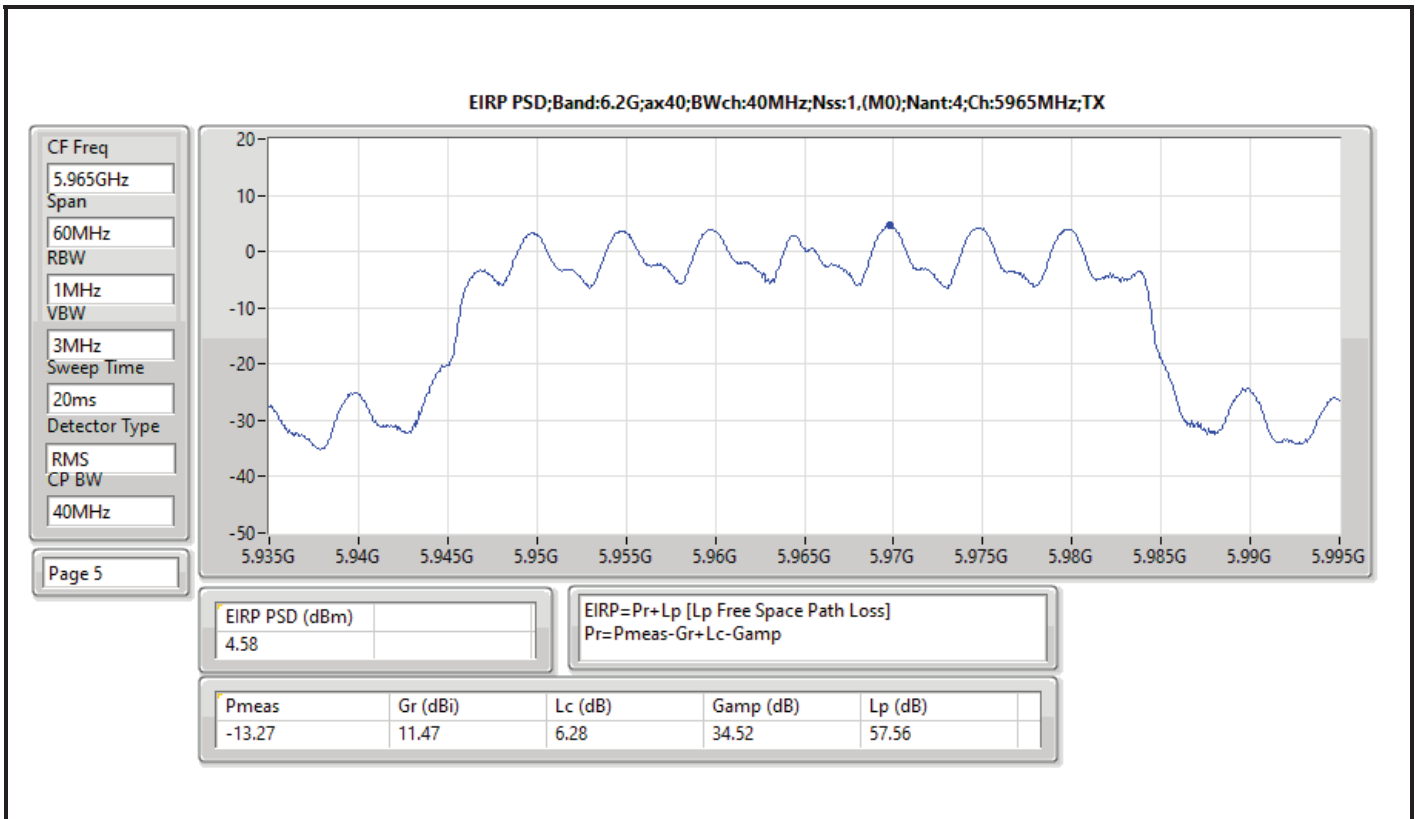

DG = Directional Gain; RBW = 500kHz for 5.725-5.85GHz band / 1MHz for other band;
 PD = trace bin-by-bin of each transmits port summing can be performed maximum power density; Port X = Port X Power Density;

Summary

Mode	PD (dBm/RBW)	EIRP PD (dBm/RBW)
5.925-6.425GHz	-	-
802.11ax HEW20-BF_Nss1,(MCS0)_4TX	-1.41	4.61
802.11ax HEW40-BF_Nss1,(MCS0)_4TX	-1.09	4.93
802.11ax HEW80-BF_Nss1,(MCS0)_4TX	-1.11	4.91
802.11ax HEW160-BF_Nss1,(MCS0)_4TX	-1.18	4.84
6.425-6.525GHz	-	-
802.11ax HEW20-BF_Nss1,(MCS0)_4TX	-1.03	4.99
802.11ax HEW40-BF_Nss1,(MCS0)_4TX	-1.14	4.88
802.11ax HEW80-BF_Nss1,(MCS0)_4TX	-1.27	4.75
802.11ax HEW160-BF_Nss1,(MCS0)_4TX	-1.14	4.88
6.525-6.875GHz	-	-
802.11ax HEW20-BF_Nss1,(MCS0)_4TX	-1.10	4.92
802.11ax HEW40-BF_Nss1,(MCS0)_4TX	-1.04	4.98
802.11ax HEW80-BF_Nss1,(MCS0)_4TX	-1.18	4.84
802.11ax HEW160-BF_Nss1,(MCS0)_4TX	-1.13	4.89
6.875-7.125GHz	-	-
802.11ax HEW20-BF_Nss1,(MCS0)_4TX	-1.45	4.57
802.11ax HEW40-BF_Nss1,(MCS0)_4TX	-1.25	4.77
802.11ax HEW80-BF_Nss1,(MCS0)_4TX	-1.12	4.90
802.11ax HEW160-BF_Nss1,(MCS0)_4TX	-3.85	2.17