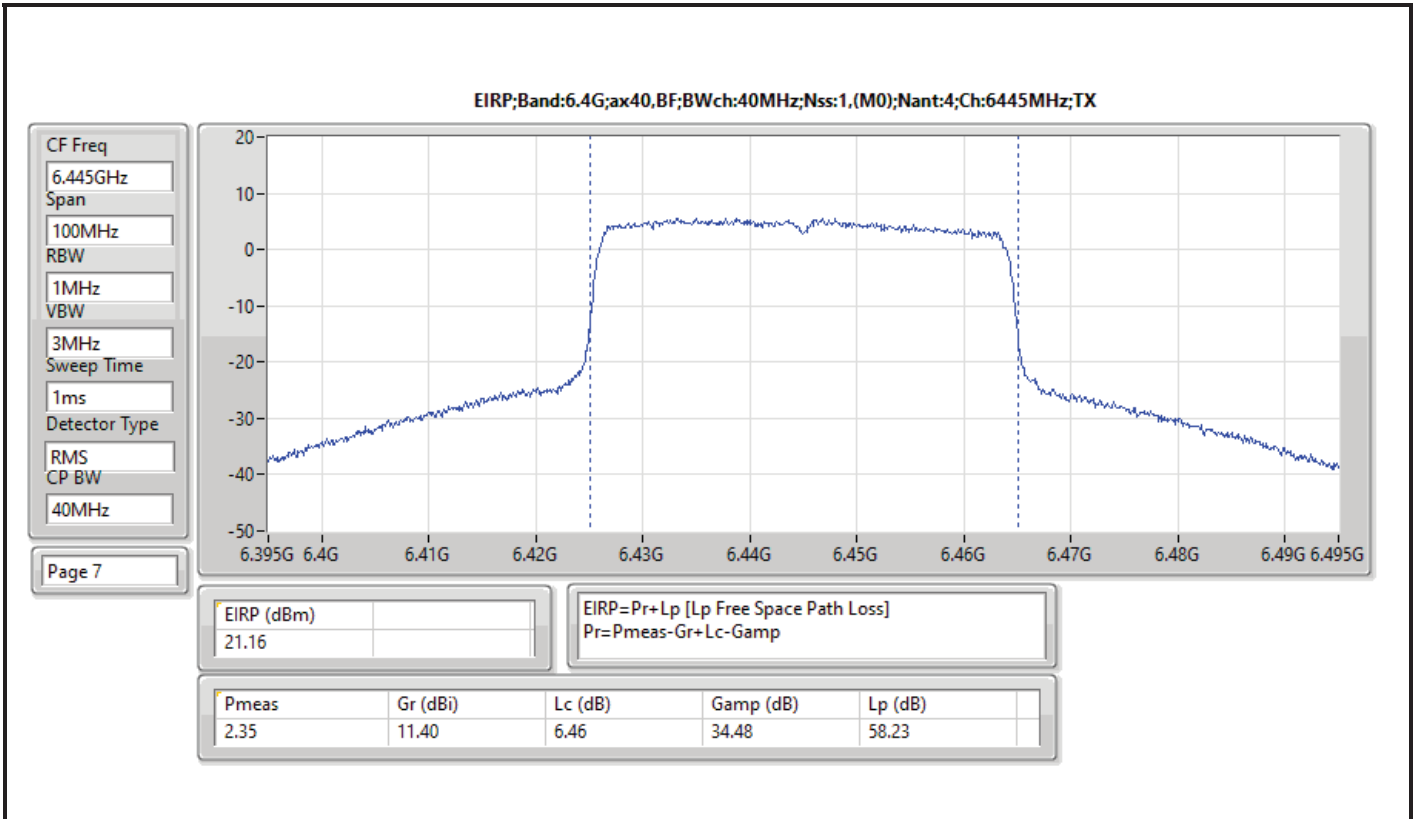

DG = Directional Gain; Port X = Port X output power

Summary

Mode	EIRP PD (dBm/RBW)
5.925-6.425GHz	-
802.11ax HEW20_Nss1,(MCS0)_4TX	4.81
802.11ax HEW20_Nss4,(MCS0)_4TX	4.74
802.11ax HEW40_Nss1,(MCS0)_4TX	4.97
802.11ax HEW40_Nss4,(MCS0)_4TX	4.91
802.11ax HEW80_Nss1,(MCS0)_4TX	4.90
802.11ax HEW80_Nss4,(MCS0)_4TX	4.99
802.11ax HEW160_Nss1,(MCS0)_4TX	4.76
802.11ax HEW160_Nss4,(MCS0)_4TX	4.82
6.425-6.525GHz	-
802.11ax HEW20_Nss1,(MCS0)_4TX	4.57
802.11ax HEW20_Nss4,(MCS0)_4TX	4.78
802.11ax HEW40_Nss1,(MCS0)_4TX	4.95
802.11ax HEW40_Nss4,(MCS0)_4TX	4.90
802.11ax HEW80_Nss1,(MCS0)_4TX	4.90
802.11ax HEW80_Nss4,(MCS0)_4TX	4.99
802.11ax HEW160_Nss1,(MCS0)_4TX	4.63
802.11ax HEW160_Nss4,(MCS0)_4TX	4.55
6.525-6.875GHz	-
802.11ax HEW20_Nss1,(MCS0)_4TX	4.89
802.11ax HEW20_Nss4,(MCS0)_4TX	4.99
802.11ax HEW40_Nss1,(MCS0)_4TX	4.73
802.11ax HEW40_Nss4,(MCS0)_4TX	4.92
802.11ax HEW80_Nss1,(MCS0)_4TX	4.79
802.11ax HEW80_Nss4,(MCS0)_4TX	4.77
802.11ax HEW160_Nss1,(MCS0)_4TX	4.69
802.11ax HEW160_Nss4,(MCS0)_4TX	4.91
6.875-7.125GHz	-
802.11ax HEW20_Nss1,(MCS0)_4TX	4.89
802.11ax HEW20_Nss4,(MCS0)_4TX	4.72
802.11ax HEW40_Nss1,(MCS0)_4TX	4.96
802.11ax HEW40_Nss4,(MCS0)_4TX	4.90
802.11ax HEW80_Nss1,(MCS0)_4TX	4.82
802.11ax HEW80_Nss4,(MCS0)_4TX	4.83
802.11ax HEW160_Nss1,(MCS0)_4TX	4.56
802.11ax HEW160_Nss4,(MCS0)_4TX	3.85