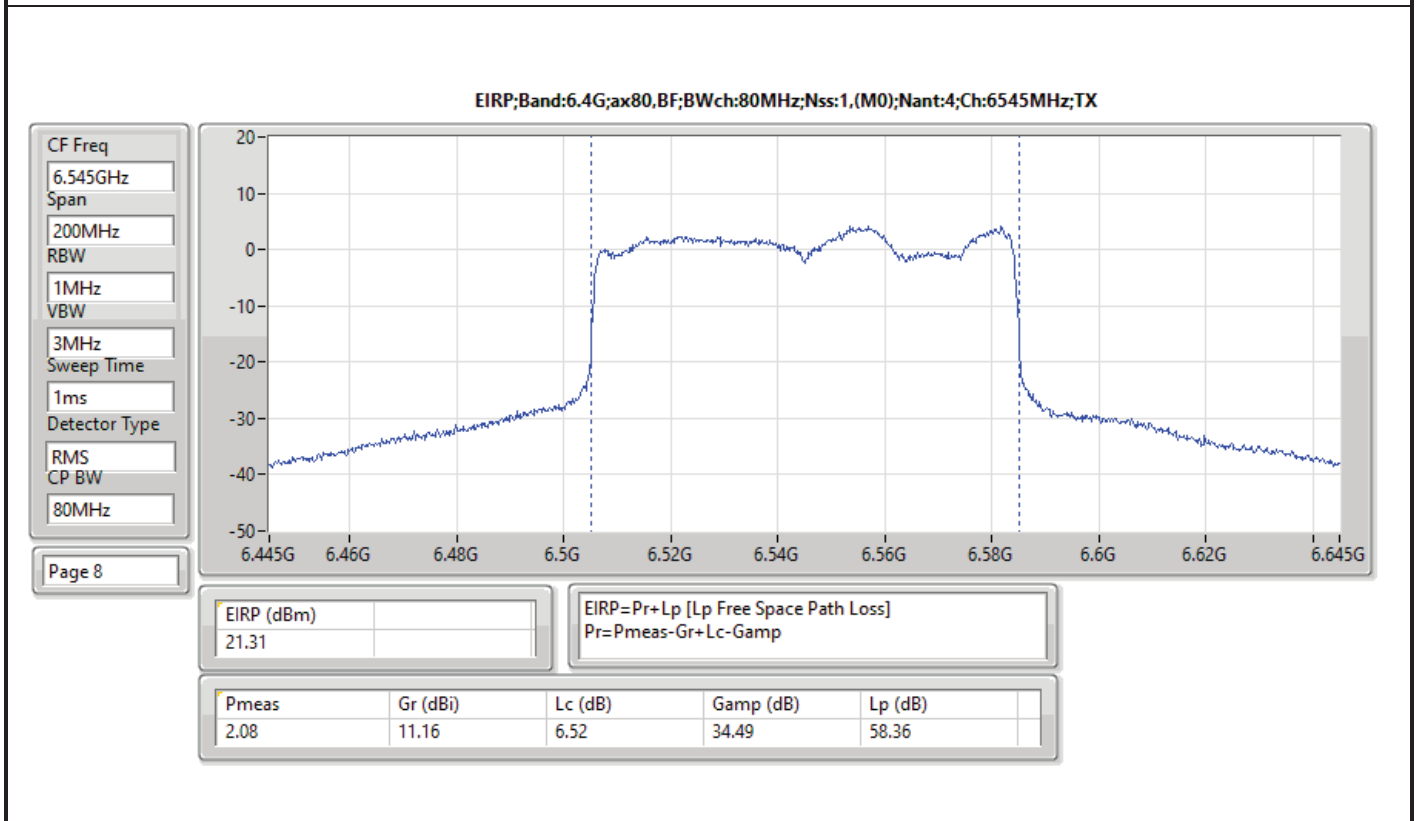

DG = Directional Gain; Port X = Port X output power

Summary

Mode	EIRP PD (dBm/RBW)
5.925-6.425GHz	-
802.11ax HEW20_Nss1,(MCS0)_4TX	4.81
802.11ax HEW20_Nss4,(MCS0)_4TX	4.74
802.11ax HEW40_Nss1,(MCS0)_4TX	4.97
802.11ax HEW40_Nss4,(MCS0)_4TX	4.91
802.11ax HEW80_Nss1,(MCS0)_4TX	4.90
802.11ax HEW80_Nss4,(MCS0)_4TX	4.99
802.11ax HEW160_Nss1,(MCS0)_4TX	4.76
802.11ax HEW160_Nss4,(MCS0)_4TX	4.82
6.425-6.525GHz	-
802.11ax HEW20_Nss1,(MCS0)_4TX	4.57
802.11ax HEW20_Nss4,(MCS0)_4TX	4.78
802.11ax HEW40_Nss1,(MCS0)_4TX	4.95
802.11ax HEW40_Nss4,(MCS0)_4TX	4.90
802.11ax HEW80_Nss1,(MCS0)_4TX	4.90
802.11ax HEW80_Nss4,(MCS0)_4TX	4.99
802.11ax HEW160_Nss1,(MCS0)_4TX	4.63
802.11ax HEW160_Nss4,(MCS0)_4TX	4.55
6.525-6.875GHz	-
802.11ax HEW20_Nss1,(MCS0)_4TX	4.89
802.11ax HEW20_Nss4,(MCS0)_4TX	4.99
802.11ax HEW40_Nss1,(MCS0)_4TX	4.73
802.11ax HEW40_Nss4,(MCS0)_4TX	4.92
802.11ax HEW80_Nss1,(MCS0)_4TX	4.79
802.11ax HEW80_Nss4,(MCS0)_4TX	4.77
802.11ax HEW160_Nss1,(MCS0)_4TX	4.69
802.11ax HEW160_Nss4,(MCS0)_4TX	4.91
6.875-7.125GHz	-
802.11ax HEW20_Nss1,(MCS0)_4TX	4.89
802.11ax HEW20_Nss4,(MCS0)_4TX	4.72
802.11ax HEW40_Nss1,(MCS0)_4TX	4.96
802.11ax HEW40_Nss4,(MCS0)_4TX	4.90
802.11ax HEW80_Nss1,(MCS0)_4TX	4.82
802.11ax HEW80_Nss4,(MCS0)_4TX	4.83
802.11ax HEW160_Nss1,(MCS0)_4TX	4.56
802.11ax HEW160_Nss4,(MCS0)_4TX	3.85