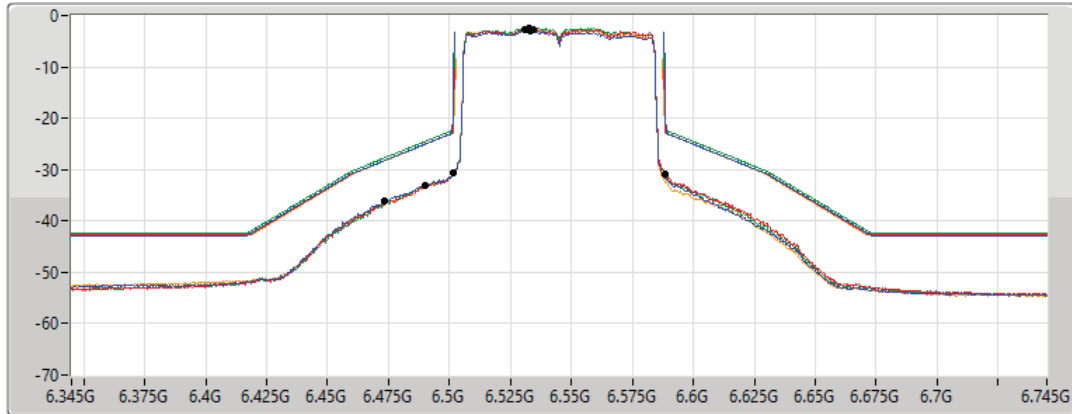

6.425-6.525GHz_802.11ax HEW80_Nss1,(MCS0)_4TX

MASK

6545MHz_TX

30/09/2022

CF Freq
6.545GHz

Span
400MHz

RBW
1MHz

VBW
3MHz

Sweep Time
20ms

Detector Type
RMS

Port 1

Port 2

Port 3

Port 4

Ref(Hz)	Ref(dBm)	Freq(Hz)	Level(dBm)	Limit(dBm)	Margin(dB)	Port
6.53341G	-2.91	6.4734G	-36.04	-28.24	-7.80	1
6.53101G	-2.79	6.5886G	-30.88	-22.82	-8.06	2
6.53261G	-2.33	6.4902G	-33.08	-24.48	-8.60	3
6.53421G	-2.76	6.5018G	-30.60	-22.78	-7.82	4