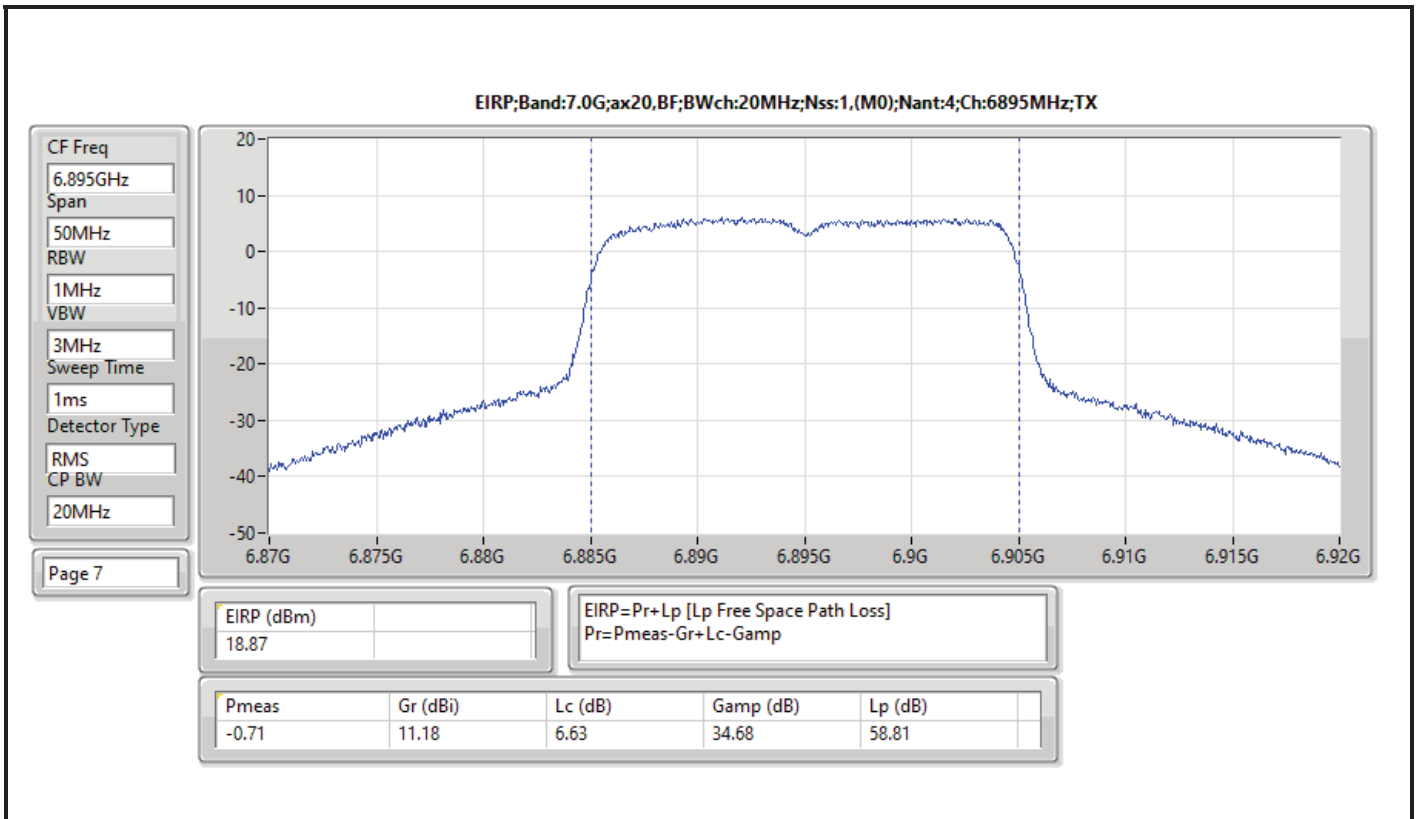

DG = Directional Gain; Port X = Port X output power

Summary

Mode	EIRP PD (dBm/RBW)
5.925-6.425GHz	-
802.11ax HEW20_Nss1,(MCS0)_4TX	4.81
802.11ax HEW20_Nss4,(MCS0)_4TX	4.74
802.11ax HEW40_Nss1,(MCS0)_4TX	4.97
802.11ax HEW40_Nss4,(MCS0)_4TX	4.91
802.11ax HEW80_Nss1,(MCS0)_4TX	4.90
802.11ax HEW80_Nss4,(MCS0)_4TX	4.99
802.11ax HEW160_Nss1,(MCS0)_4TX	4.76
802.11ax HEW160_Nss4,(MCS0)_4TX	4.82
6.425-6.525GHz	-
802.11ax HEW20_Nss1,(MCS0)_4TX	4.57
802.11ax HEW20_Nss4,(MCS0)_4TX	4.78
802.11ax HEW40_Nss1,(MCS0)_4TX	4.95
802.11ax HEW40_Nss4,(MCS0)_4TX	4.90
802.11ax HEW80_Nss1,(MCS0)_4TX	4.90
802.11ax HEW80_Nss4,(MCS0)_4TX	4.99
802.11ax HEW160_Nss1,(MCS0)_4TX	4.63
802.11ax HEW160_Nss4,(MCS0)_4TX	4.55
6.525-6.875GHz	-
802.11ax HEW20_Nss1,(MCS0)_4TX	4.89
802.11ax HEW20_Nss4,(MCS0)_4TX	4.99
802.11ax HEW40_Nss1,(MCS0)_4TX	4.73
802.11ax HEW40_Nss4,(MCS0)_4TX	4.92
802.11ax HEW80_Nss1,(MCS0)_4TX	4.79
802.11ax HEW80_Nss4,(MCS0)_4TX	4.77
802.11ax HEW160_Nss1,(MCS0)_4TX	4.69
802.11ax HEW160_Nss4,(MCS0)_4TX	4.91
6.875-7.125GHz	-
802.11ax HEW20_Nss1,(MCS0)_4TX	4.89
802.11ax HEW20_Nss4,(MCS0)_4TX	4.72
802.11ax HEW40_Nss1,(MCS0)_4TX	4.96
802.11ax HEW40_Nss4,(MCS0)_4TX	4.90
802.11ax HEW80_Nss1,(MCS0)_4TX	4.82
802.11ax HEW80_Nss4,(MCS0)_4TX	4.83
802.11ax HEW160_Nss1,(MCS0)_4TX	4.56
802.11ax HEW160_Nss4,(MCS0)_4TX	3.85