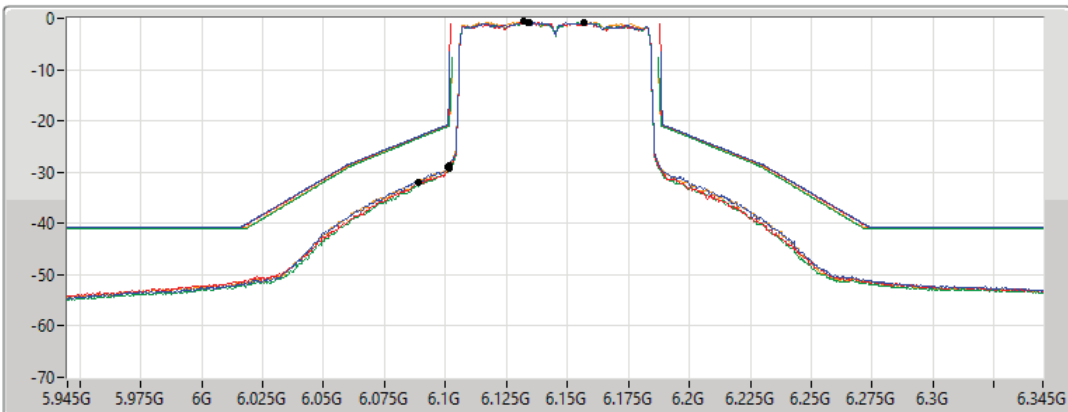

5.925-6.425GHz_802.11ax HEW80_Nss1,(MCS0)_4TX

MASK

6145MHz_TX

30/09/2022

CF Freq
6.145GHz

Span
400MHz

RBW
1MHz

VBW
3MHz

Sweep Time
20ms

Detector Type
RMS

Port 1

Port 2

Port 3

Port 4

Ref(Hz)	Ref(dBm)	Freq(Hz)	Level(dBm)	Limit(dBm)	Margin(dB)	Port
6.13181G	-0.68	6.101G	-28.99	-20.70	-8.29	1
6.13381G	-0.73	6.0886G	-32.05	-23.15	-8.90	2
6.15699G	-0.88	6.1018G	-29.20	-20.91	-8.29	3
6.13421G	-0.70	6.1018G	-28.70	-20.74	-7.96	4