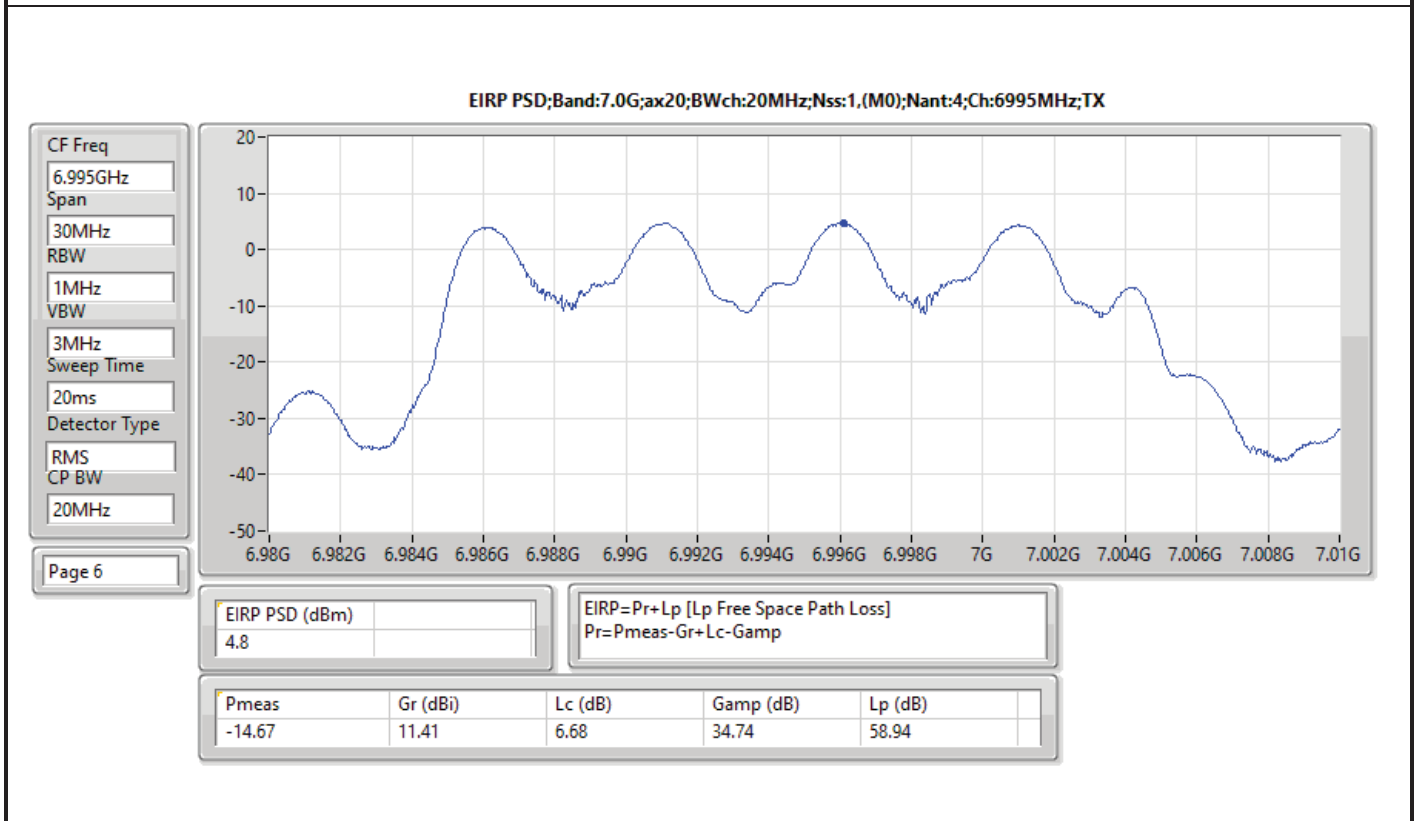

DG = Directional Gain; RBW = 500kHz for 5.725-5.85GHz band / 1MHz for other band;
 PD = trace bin-by-bin of each transmits port summing can be performed maximum power density; Port X = Port X Power Density;