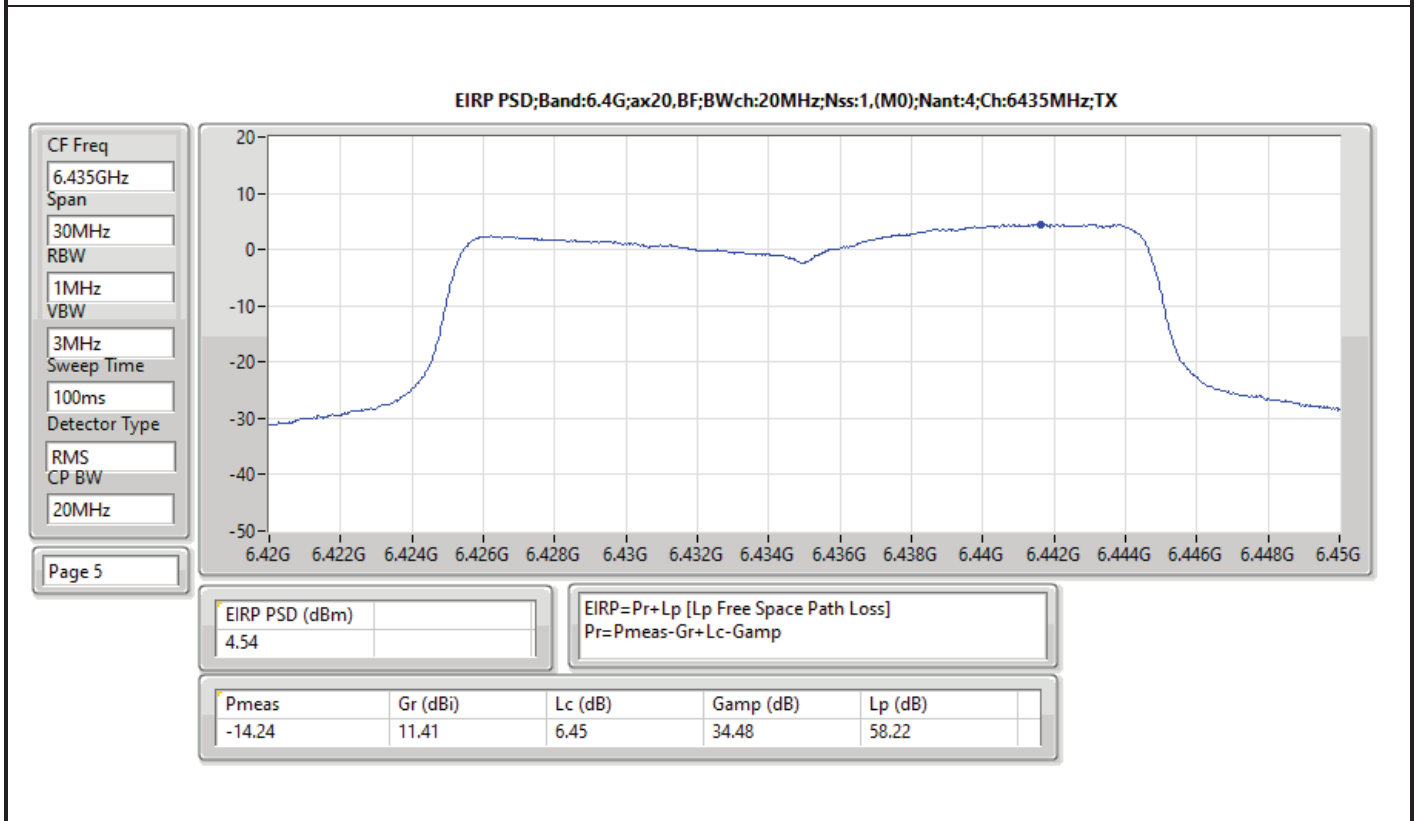

RBW = 500kHz for 5.725-5.85GHz band / 1MHz for other band;

Result

Mode	Result	EIRP PD (dBm/RBW)	EIRP PD Limit (dBm/RBW)
802.11ax HEW20-BF_Nss1,(MCS0)_4TX	-	-	-
5955MHz	Pass	4.34	5.00
6175MHz	Pass	4.41	5.00
6415MHz	Pass	4.61	5.00
6435MHz	Pass	4.54	5.00
6475MHz	Pass	4.94	5.00
6515MHz	Pass	4.99	5.00
6535MHz	Pass	4.42	5.00
6695MHz	Pass	4.24	5.00
6855MHz	Pass	4.92	5.00
6875MHz Straddle 6.525-6.875GHz	Pass	4.66	5.00
6895MHz	Pass	4.08	5.00
6995MHz	Pass	4.57	5.00
7095MHz	Pass	4.55	5.00
802.11ax HEW40-BF_Nss1,(MCS0)_4TX	-	-	-
5965MHz	Pass	4.65	5.00
6165MHz	Pass	4.83	5.00
6405MHz	Pass	4.93	5.00
6445MHz	Pass	4.88	5.00
6485MHz	Pass	4.72	5.00
6525MHz Straddle 6.425-6.525GHz	Pass	4.83	5.00
6565MHz	Pass	4.77	5.00
6685MHz	Pass	4.72	5.00
6845MHz	Pass	4.54	5.00
6885MHz Straddle 6.525-6.875GHz	Pass	4.98	5.00
6925MHz	Pass	4.74	5.00
7005MHz	Pass	4.77	5.00
7085MHz	Pass	4.63	5.00
802.11ax HEW80-BF_Nss1,(MCS0)_4TX	-	-	-
5985MHz	Pass	4.87	5.00
6145MHz	Pass	4.60	5.00
6385MHz	Pass	4.91	5.00
6465MHz	Pass	4.75	5.00
6545MHz Straddle 6.425-6.525GHz	Pass	4.65	5.00
6625MHz	Pass	4.47	5.00
6705MHz	Pass	4.50	5.00
6785MHz	Pass	4.84	5.00
6865MHz Straddle 6.525-6.875GHz	Pass	4.46	5.00
6945MHz	Pass	4.85	5.00
7025MHz	Pass	4.90	5.00
802.11ax HEW160-BF_Nss1,(MCS0)_4TX	-	-	-
6025MHz	Pass	4.57	5.00
6185MHz	Pass	4.43	5.00
6345MHz	Pass	4.84	5.00
6505MHz Straddle 6.425-6.525GHz	Pass	4.88	5.00
6665MHz	Pass	4.89	5.00
6825MHz Straddle 6.525-6.875GHz	Pass	4.81	5.00
6985MHz	Pass	2.17	5.00

DG = Directional Gain; RBW = 500kHz for 5.725-5.85GHz band / 1MHz for other band;
 PD = trace bin-by-bin of each transmits port summing can be performed maximum power density; Port X = Port X Power Density;