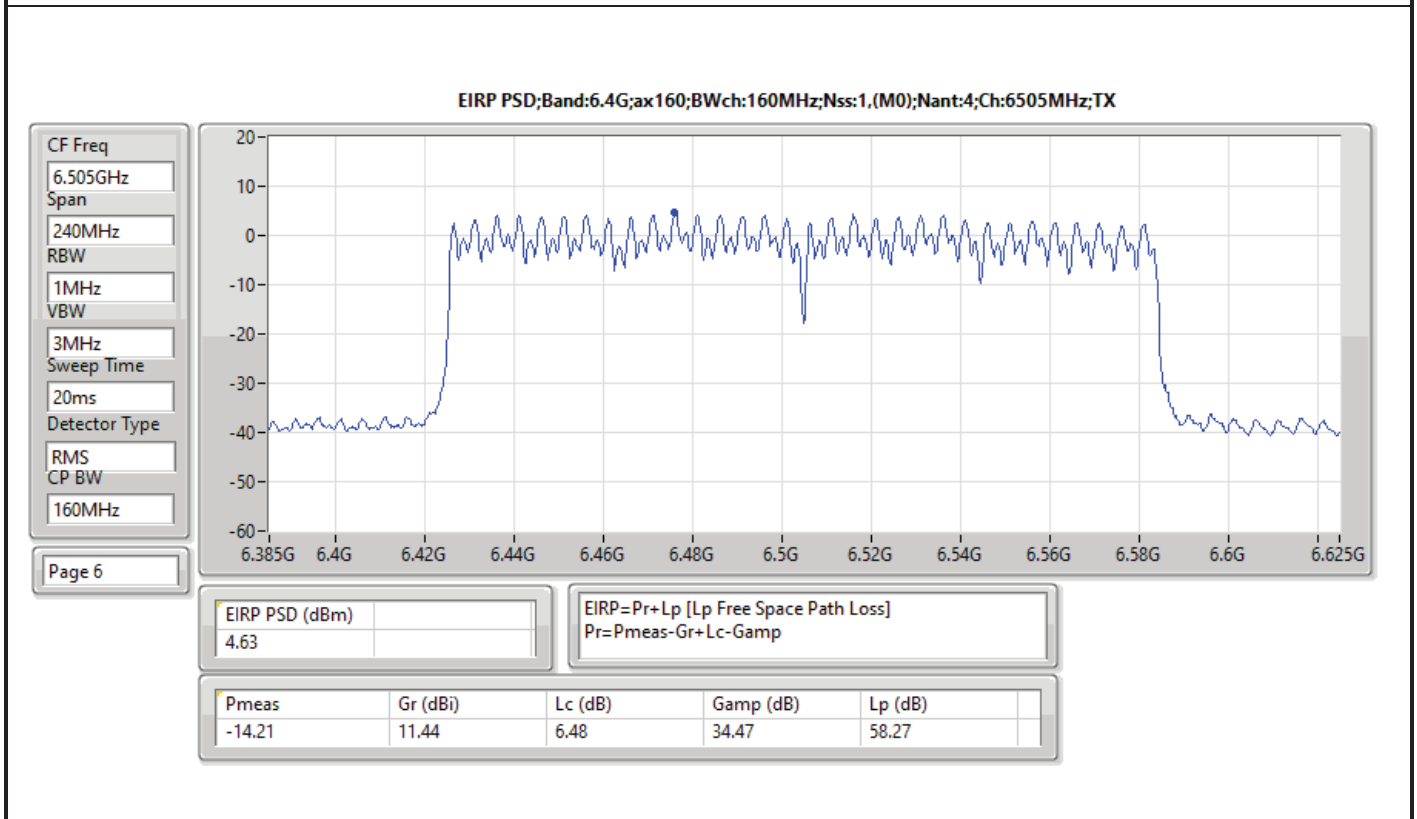

DG = Directional Gain; RBW = 500kHz for 5.725-5.85GHz band / 1MHz for other band;
 PD = trace bin-by-bin of each transmits port summing can be performed maximum power density; Port X = Port X Power Density;