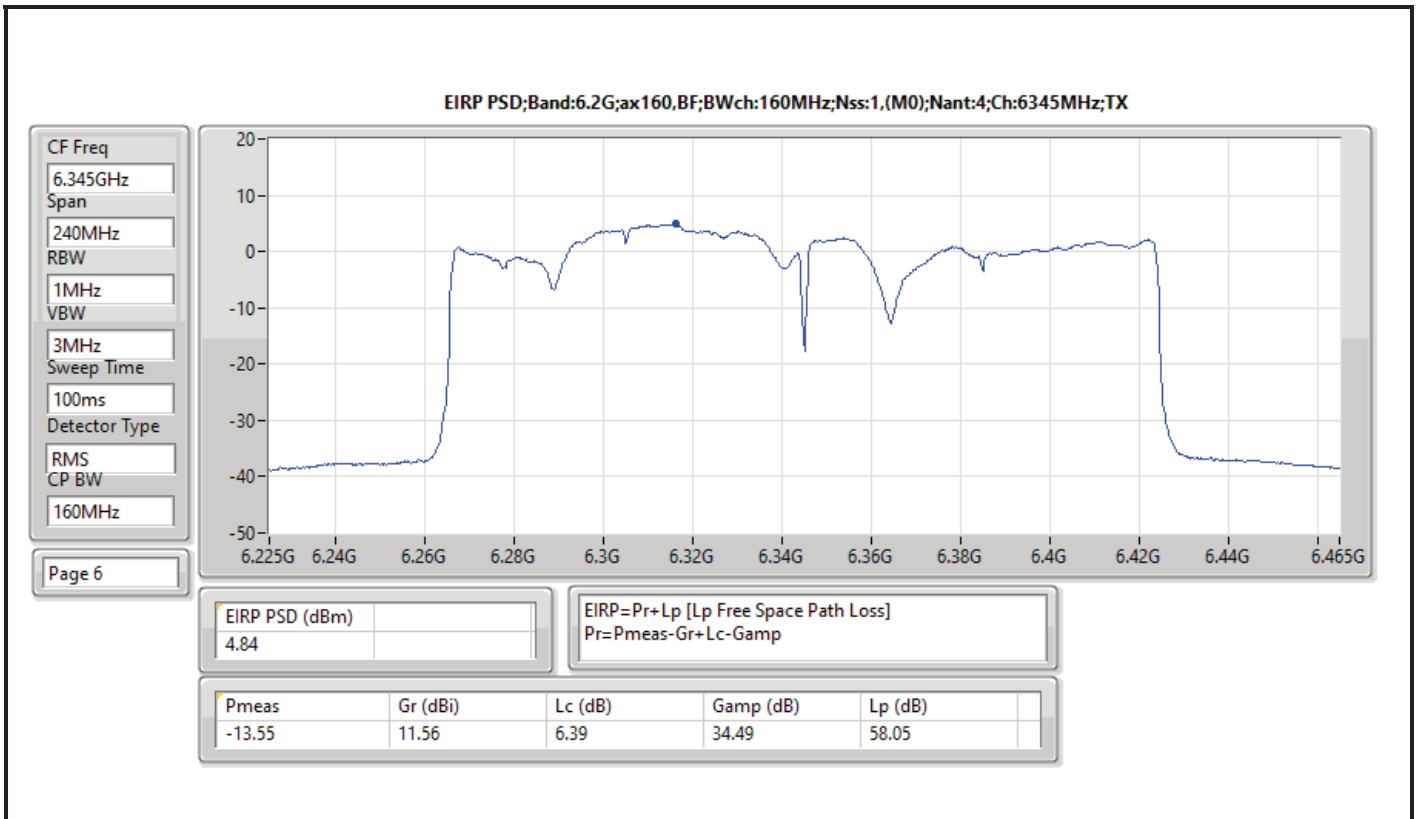

DG = Directional Gain; RBW = 500kHz for 5.725-5.85GHz band / 1MHz for other band;
 PD = trace bin-by-bin of each transmits port summing can be performed maximum power density; Port X = Port X Power Density;