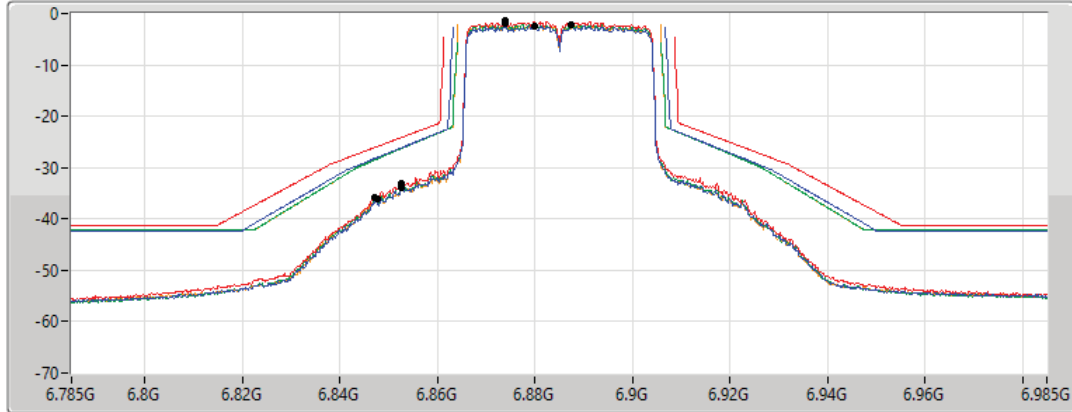

6.525-6.875GHz_802.11ax HEW40_Nss4,(MCS0)_4TX

MASK

6885MHz_TX

30/09/2022

CF Freq
6.885GHz

Span
200MHz

RBW
500kHz

VBW
2MHz

Sweep Time
20ms

Detector Type
RMS

Port 1

Port 2

Port 3

Port 4

Ref(Hz)	Ref(dBm)	Freq(Hz)	Level(dBm)	Limit(dBm)	Margin(dB)	Port
6.88G	-2.44	6.8526G	-33.88	-26.14	-7.74	1
6.87381G	-1.31	6.8526G	-32.99	-24.15	-8.84	2
6.8874G	-2.07	6.8472G	-35.84	-28.52	-7.32	3
6.87381G	-2.05	6.8476G	-36.11	-28.36	-7.75	4