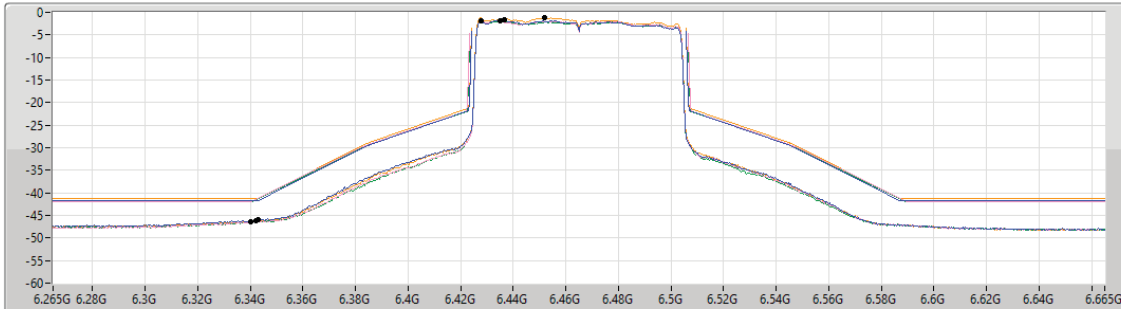

Port 1

Port 2

Port 3

Port 4

Ref(Hz)	Ref(dBm)	Freq(Hz)	Level(dBm)	Limit(dBm)	Margin(dB)	Port
6.43663G	-1.74	6.343G	-45.92	-41.73	-4.19	1
6.43503G	-1.86	6.3402G	-46.29	-41.86	-4.43	2
6.42784G	-1.93	6.3402G	-46.52	-41.93	-4.59	3
6.45181G	-1.19	6.3422G	-46.09	-41.19	-4.90	4