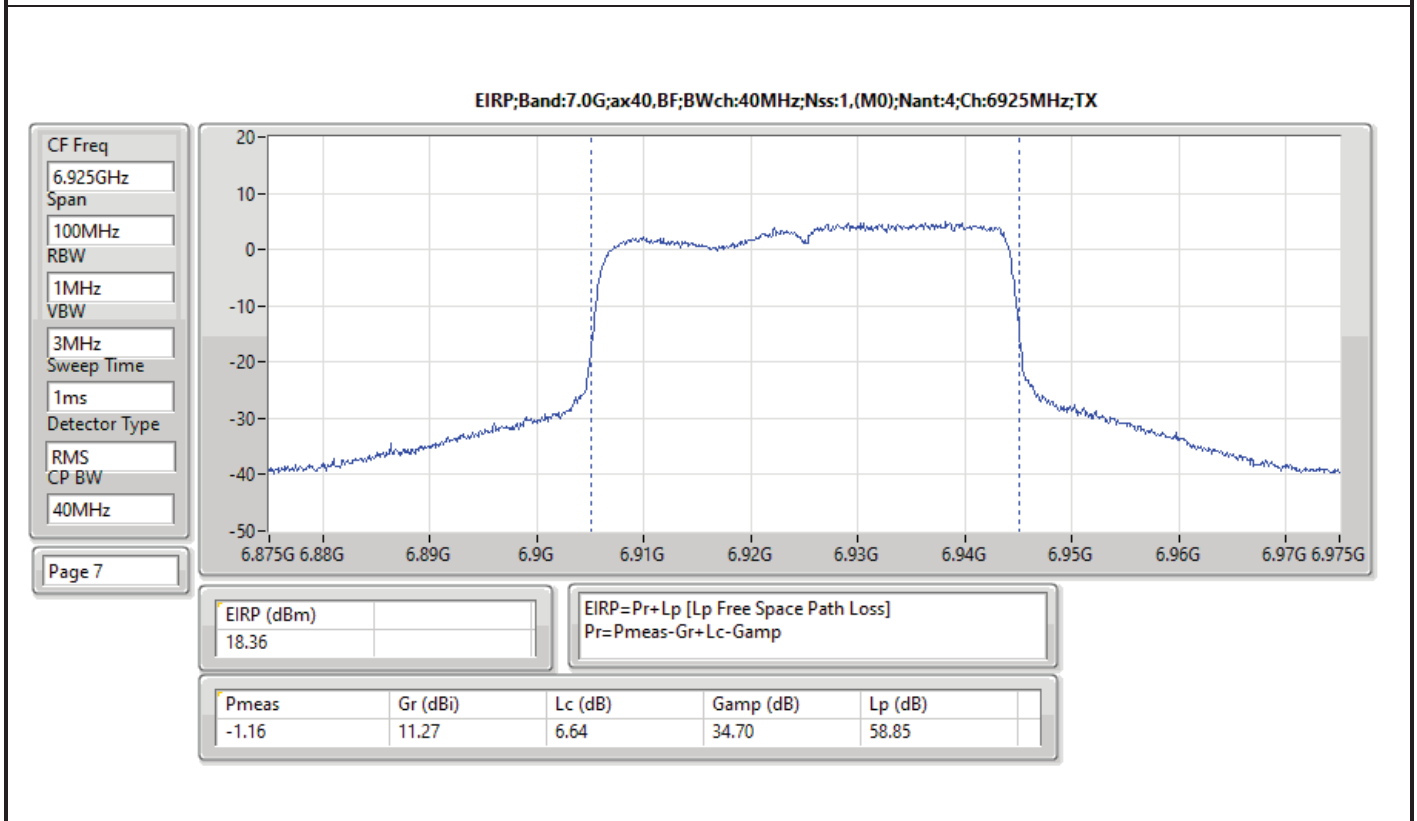

DG = Directional Gain; Port X = Port X output power

Summary

Mode	EIRP PD (dBm/RBW)
5.925-6.425GHz	-
802.11ax HEW20_Nss1,(MCS0)_4TX	4.81
802.11ax HEW20_Nss4,(MCS0)_4TX	4.74
802.11ax HEW40_Nss1,(MCS0)_4TX	4.97
802.11ax HEW40_Nss4,(MCS0)_4TX	4.91
802.11ax HEW80_Nss1,(MCS0)_4TX	4.90
802.11ax HEW80_Nss4,(MCS0)_4TX	4.99
802.11ax HEW160_Nss1,(MCS0)_4TX	4.76
802.11ax HEW160_Nss4,(MCS0)_4TX	4.82
6.425-6.525GHz	-
802.11ax HEW20_Nss1,(MCS0)_4TX	4.57
802.11ax HEW20_Nss4,(MCS0)_4TX	4.78
802.11ax HEW40_Nss1,(MCS0)_4TX	4.95
802.11ax HEW40_Nss4,(MCS0)_4TX	4.90
802.11ax HEW80_Nss1,(MCS0)_4TX	4.90
802.11ax HEW80_Nss4,(MCS0)_4TX	4.99
802.11ax HEW160_Nss1,(MCS0)_4TX	4.63
802.11ax HEW160_Nss4,(MCS0)_4TX	4.55
6.525-6.875GHz	-
802.11ax HEW20_Nss1,(MCS0)_4TX	4.89
802.11ax HEW20_Nss4,(MCS0)_4TX	4.99
802.11ax HEW40_Nss1,(MCS0)_4TX	4.73
802.11ax HEW40_Nss4,(MCS0)_4TX	4.92
802.11ax HEW80_Nss1,(MCS0)_4TX	4.79
802.11ax HEW80_Nss4,(MCS0)_4TX	4.77
802.11ax HEW160_Nss1,(MCS0)_4TX	4.69
802.11ax HEW160_Nss4,(MCS0)_4TX	4.91
6.875-7.125GHz	-
802.11ax HEW20_Nss1,(MCS0)_4TX	4.89
802.11ax HEW20_Nss4,(MCS0)_4TX	4.72
802.11ax HEW40_Nss1,(MCS0)_4TX	4.96
802.11ax HEW40_Nss4,(MCS0)_4TX	4.90
802.11ax HEW80_Nss1,(MCS0)_4TX	4.82
802.11ax HEW80_Nss4,(MCS0)_4TX	4.83
802.11ax HEW160_Nss1,(MCS0)_4TX	4.56
802.11ax HEW160_Nss4,(MCS0)_4TX	3.85