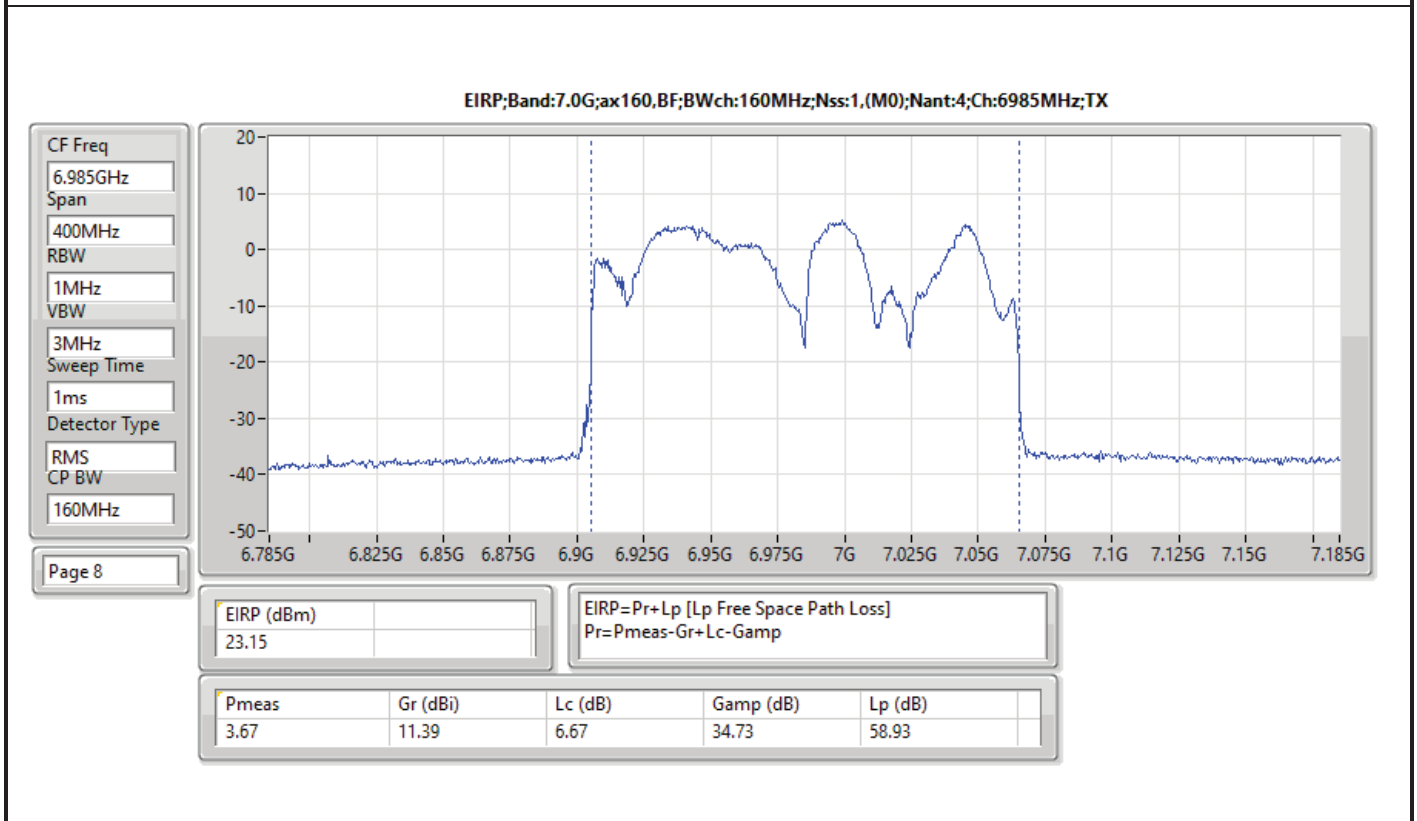

DG = Directional Gain; Port X = Port X output power

Summary

Mode	EIRP PD (dBm/RBW)
5.925-6.425GHz	-
802.11ax HEW20_Nss1,(MCS0)_4TX	4.81
802.11ax HEW20_Nss4,(MCS0)_4TX	4.74
802.11ax HEW40_Nss1,(MCS0)_4TX	4.97
802.11ax HEW40_Nss4,(MCS0)_4TX	4.91
802.11ax HEW80_Nss1,(MCS0)_4TX	4.90
802.11ax HEW80_Nss4,(MCS0)_4TX	4.99
802.11ax HEW160_Nss1,(MCS0)_4TX	4.76
802.11ax HEW160_Nss4,(MCS0)_4TX	4.82
6.425-6.525GHz	-
802.11ax HEW20_Nss1,(MCS0)_4TX	4.57
802.11ax HEW20_Nss4,(MCS0)_4TX	4.78
802.11ax HEW40_Nss1,(MCS0)_4TX	4.95
802.11ax HEW40_Nss4,(MCS0)_4TX	4.90
802.11ax HEW80_Nss1,(MCS0)_4TX	4.90
802.11ax HEW80_Nss4,(MCS0)_4TX	4.99
802.11ax HEW160_Nss1,(MCS0)_4TX	4.63
802.11ax HEW160_Nss4,(MCS0)_4TX	4.55
6.525-6.875GHz	-
802.11ax HEW20_Nss1,(MCS0)_4TX	4.89
802.11ax HEW20_Nss4,(MCS0)_4TX	4.99
802.11ax HEW40_Nss1,(MCS0)_4TX	4.73
802.11ax HEW40_Nss4,(MCS0)_4TX	4.92
802.11ax HEW80_Nss1,(MCS0)_4TX	4.79
802.11ax HEW80_Nss4,(MCS0)_4TX	4.77
802.11ax HEW160_Nss1,(MCS0)_4TX	4.69
802.11ax HEW160_Nss4,(MCS0)_4TX	4.91
6.875-7.125GHz	-
802.11ax HEW20_Nss1,(MCS0)_4TX	4.89
802.11ax HEW20_Nss4,(MCS0)_4TX	4.72
802.11ax HEW40_Nss1,(MCS0)_4TX	4.96
802.11ax HEW40_Nss4,(MCS0)_4TX	4.90
802.11ax HEW80_Nss1,(MCS0)_4TX	4.82
802.11ax HEW80_Nss4,(MCS0)_4TX	4.83
802.11ax HEW160_Nss1,(MCS0)_4TX	4.56
802.11ax HEW160_Nss4,(MCS0)_4TX	3.85