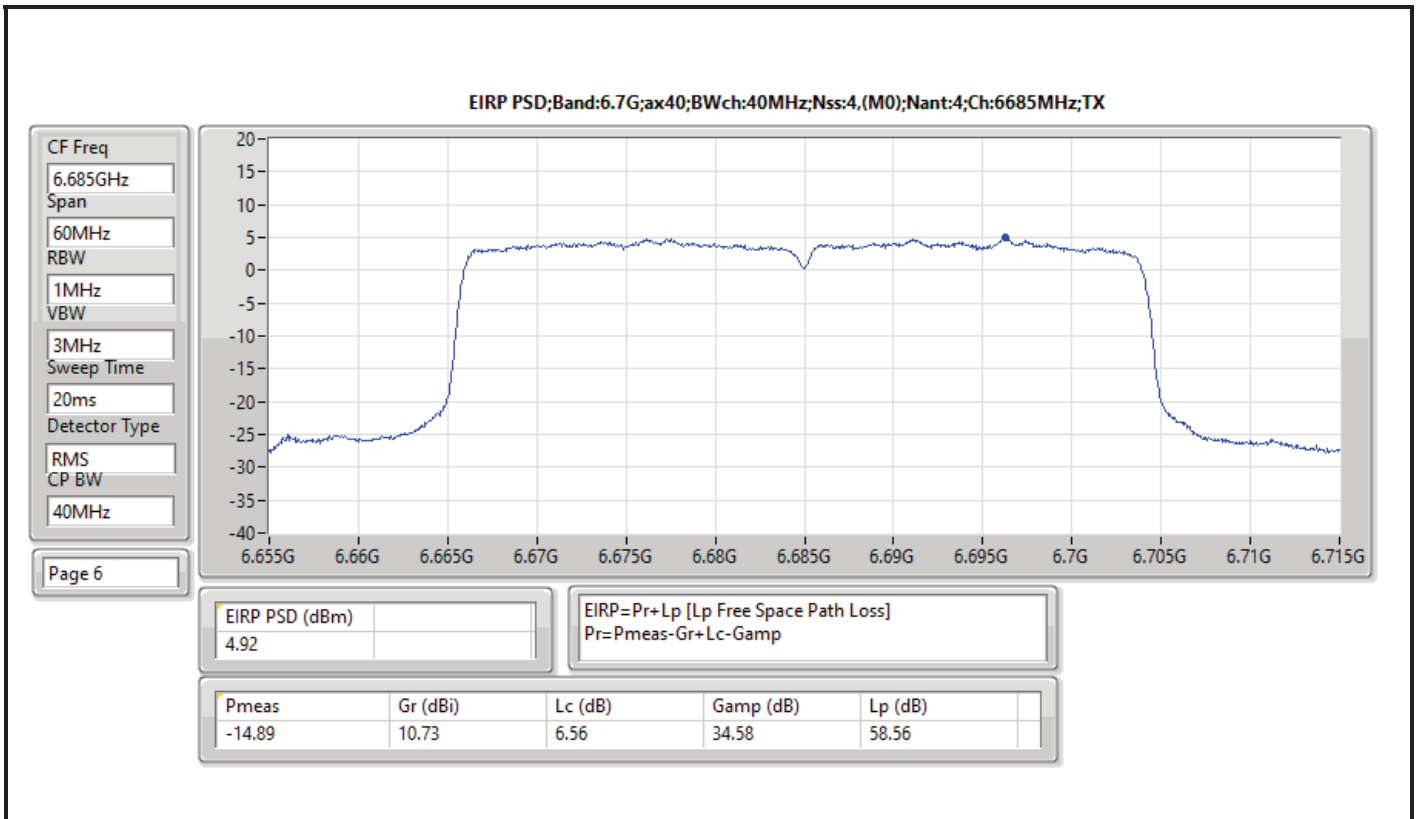

DG = Directional Gain; RBW = 500kHz for 5.725-5.85GHz band / 1MHz for other band;
 PD = trace bin-by-bin of each transmits port summing can be performed maximum power density; Port X = Port X Power Density;