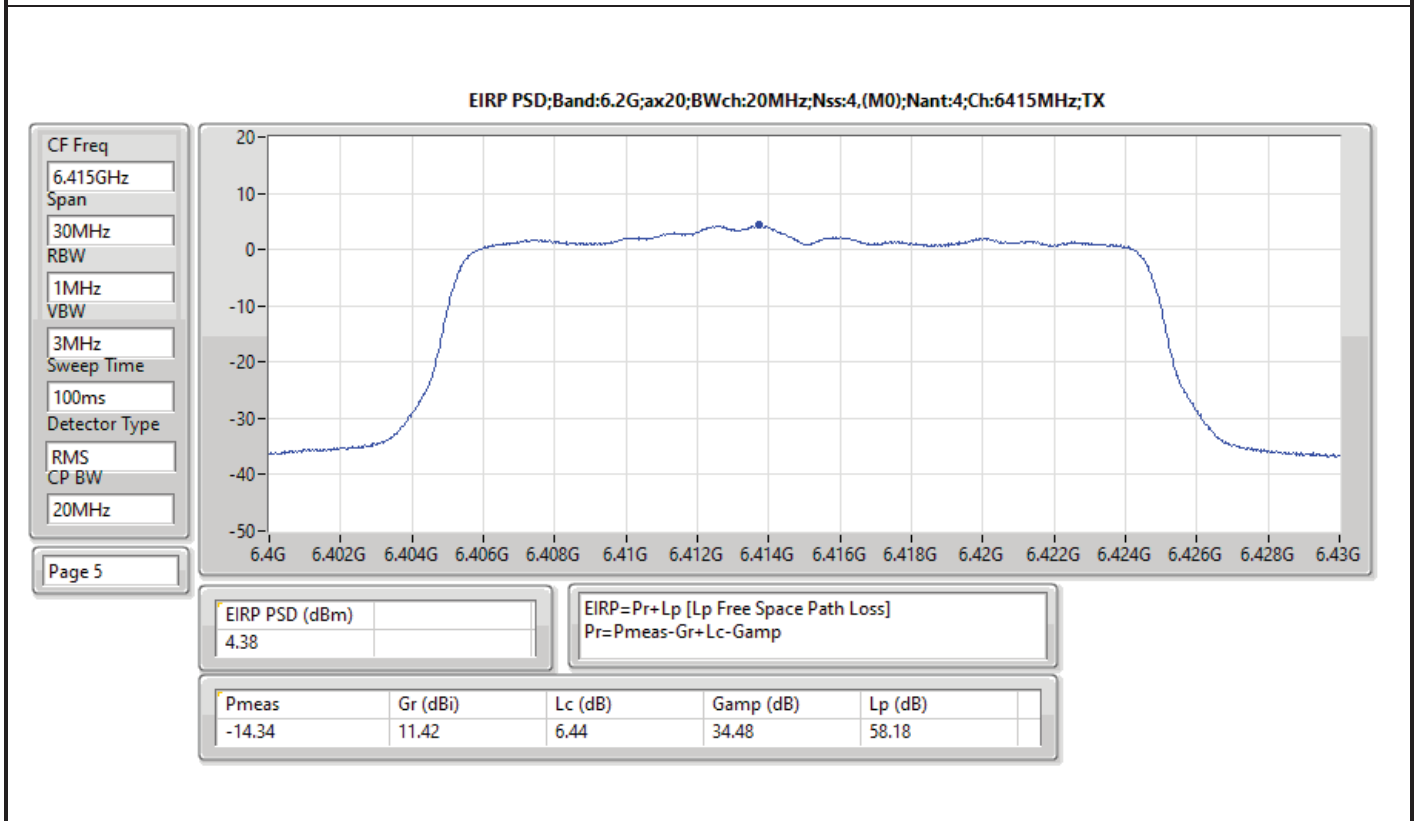

DG = Directional Gain; RBW = 500kHz for 5.725-5.85GHz band / 1MHz for other band;
 PD = trace bin-by-bin of each transmits port summing can be performed maximum power density; Port X = Port X Power Density;