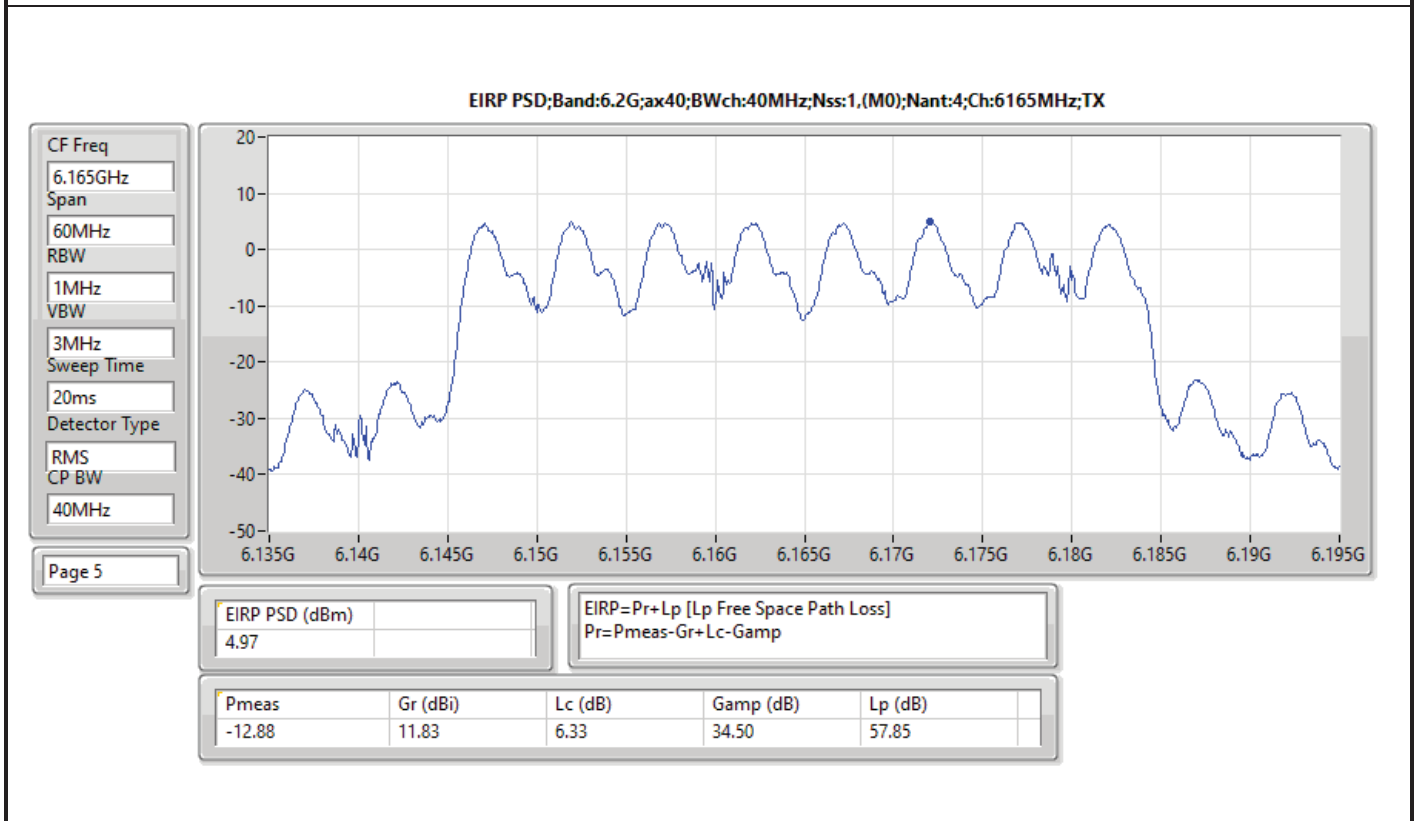

DG = Directional Gain; RBW = 500kHz for 5.725-5.85GHz band / 1MHz for other band;
 PD = trace bin-by-bin of each transmits port summing can be performed maximum power density; Port X = Port X Power Density;

Summary

Mode	PD (dBm/RBW)	EIRP PD (dBm/RBW)
5.925-6.425GHz	-	-
802.11ax HEW20-BF_Nss1,(MCS0)_4TX	-1.41	4.61
802.11ax HEW40-BF_Nss1,(MCS0)_4TX	-1.09	4.93
802.11ax HEW80-BF_Nss1,(MCS0)_4TX	-1.11	4.91
802.11ax HEW160-BF_Nss1,(MCS0)_4TX	-1.18	4.84
6.425-6.525GHz	-	-
802.11ax HEW20-BF_Nss1,(MCS0)_4TX	-1.03	4.99
802.11ax HEW40-BF_Nss1,(MCS0)_4TX	-1.14	4.88
802.11ax HEW80-BF_Nss1,(MCS0)_4TX	-1.27	4.75
802.11ax HEW160-BF_Nss1,(MCS0)_4TX	-1.14	4.88
6.525-6.875GHz	-	-
802.11ax HEW20-BF_Nss1,(MCS0)_4TX	-1.10	4.92
802.11ax HEW40-BF_Nss1,(MCS0)_4TX	-1.04	4.98
802.11ax HEW80-BF_Nss1,(MCS0)_4TX	-1.18	4.84
802.11ax HEW160-BF_Nss1,(MCS0)_4TX	-1.13	4.89
6.875-7.125GHz	-	-
802.11ax HEW20-BF_Nss1,(MCS0)_4TX	-1.45	4.57
802.11ax HEW40-BF_Nss1,(MCS0)_4TX	-1.25	4.77
802.11ax HEW80-BF_Nss1,(MCS0)_4TX	-1.12	4.90
802.11ax HEW160-BF_Nss1,(MCS0)_4TX	-3.85	2.17