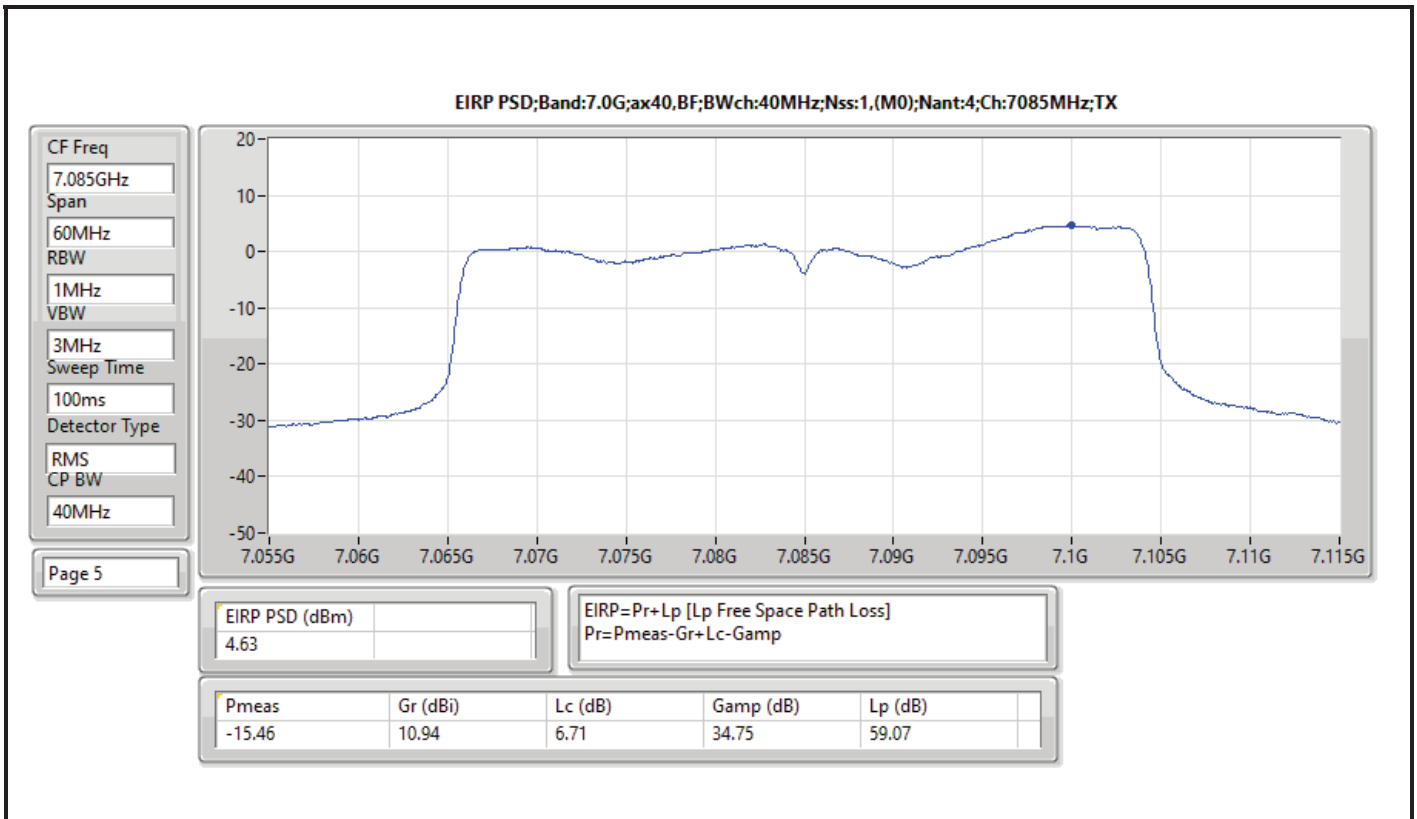

DG = Directional Gain; RBW = 500kHz for 5.725-5.85GHz band / 1MHz for other band;
 PD = trace bin-by-bin of each transmits port summing can be performed maximum power density; Port X = Port X Power Density;