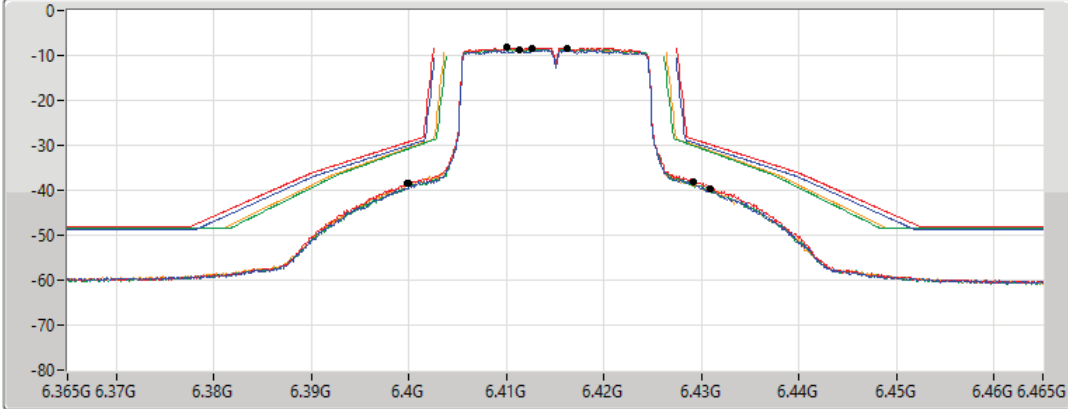

5.925-6.425GHz_802.11ax HEW20_Nss1,(MCS0)_4TX

MASK

6415MHz_TX

30/09/2022

CF Freq
6.415GHz

Span
100MHz

RBW
300kHz

VBW
1MHz

Sweep Time
20ms

Detector Type
RMS

Port 1

Port 2

Port 3

Port 4

Ref(Hz)	Ref(dBm)	Freq(Hz)	Level(dBm)	Limit(dBm)	Margin(dB)	Port
6.4113G	-8.80	6.4292G	-38.24	-29.43	-8.81	1
6.4101G	-8.14	6.3998G	-38.31	-29.34	-8.97	2
6.4162G	-8.47	6.4309G	-39.68	-31.46	-8.22	3
6.4126G	-8.49	6.4G	-38.49	-30.53	-7.96	4