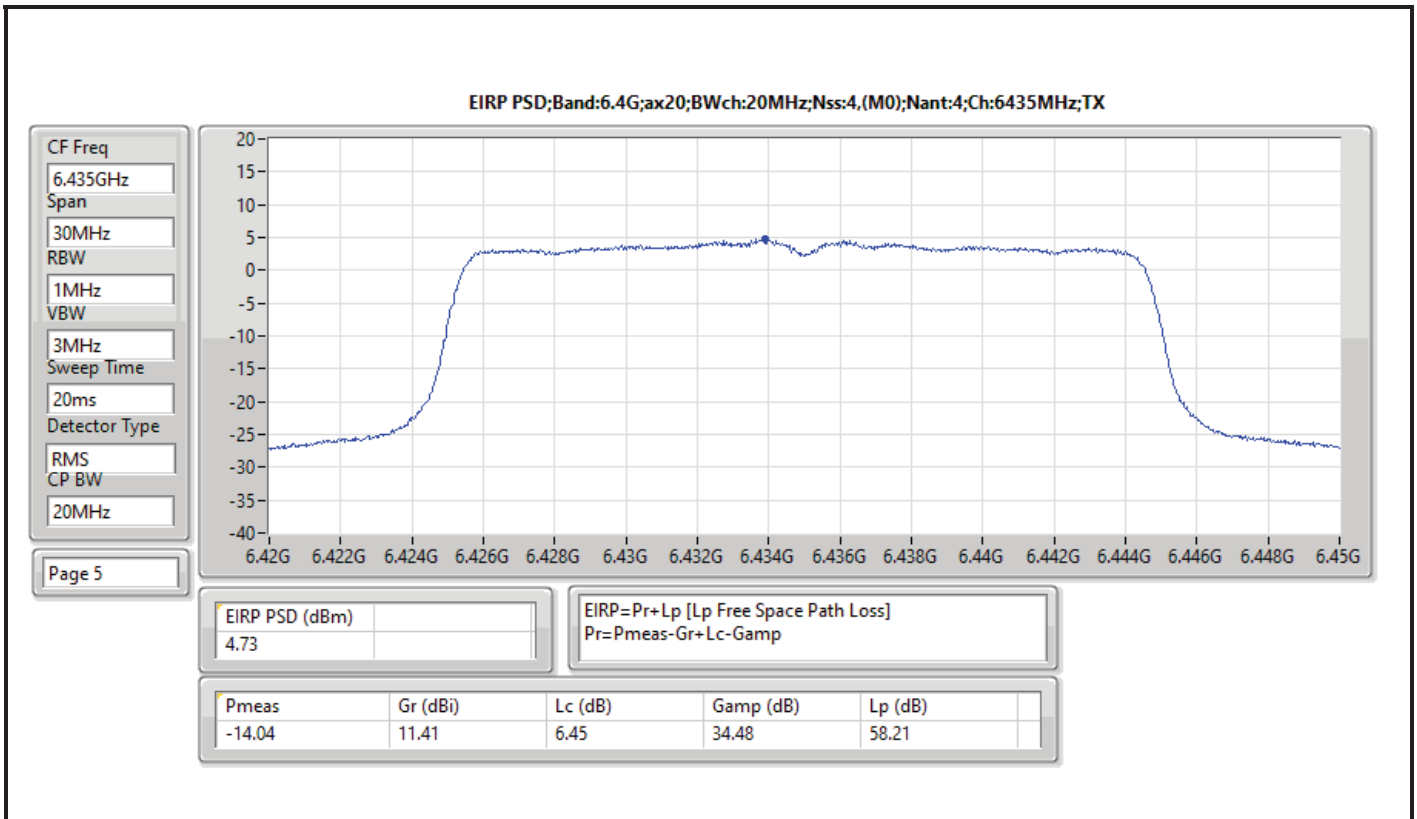

DG = Directional Gain; RBW = 500kHz for 5.725-5.85GHz band / 1MHz for other band;
 PD = trace bin-by-bin of each transmits port summing can be performed maximum power density; Port X = Port X Power Density;