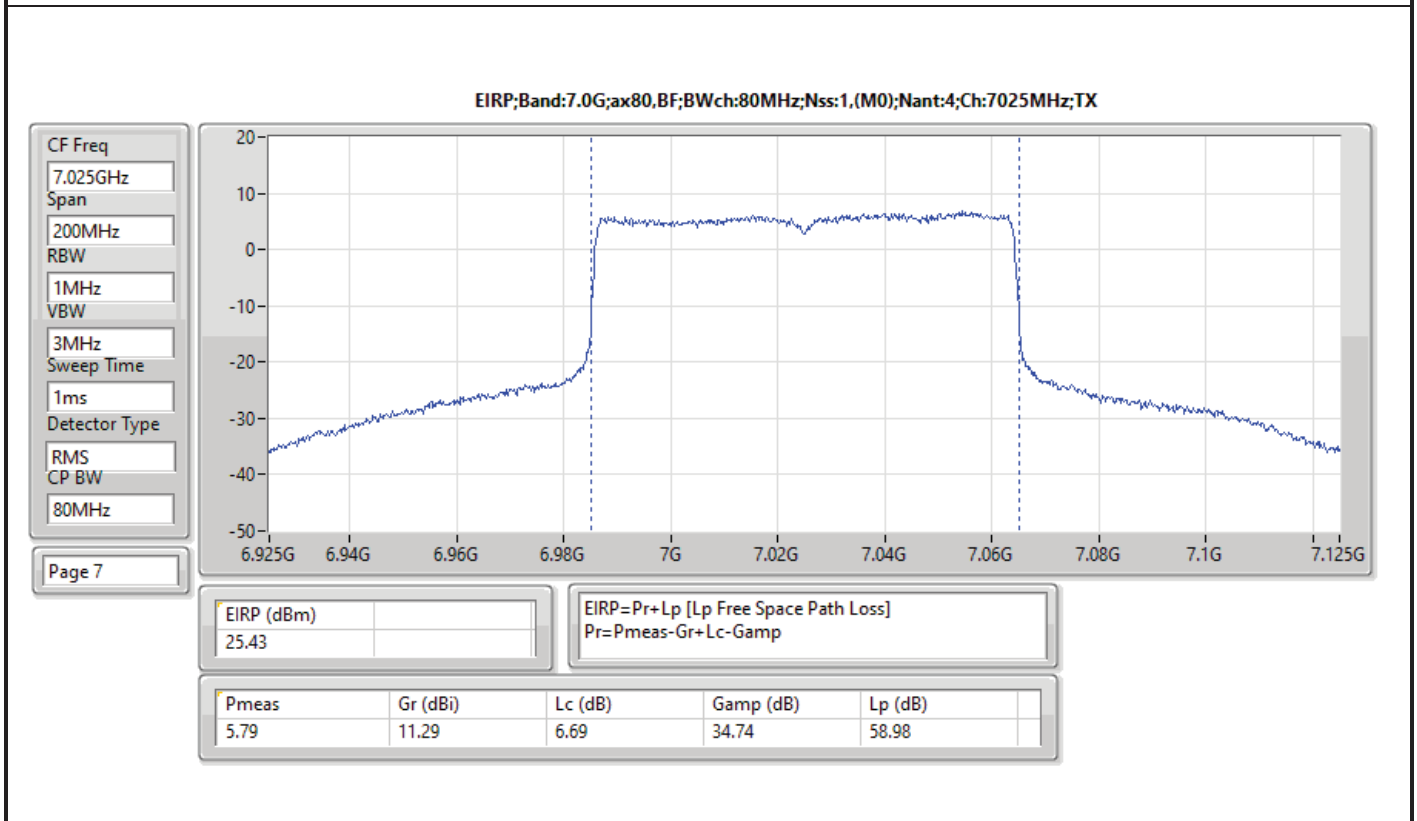

DG = Directional Gain; Port X = Port X output power

Summary

Mode	EIRP PD (dBm/RBW)
5.925-6.425GHz	-
802.11ax HEW20_Nss1,(MCS0)_4TX	4.81
802.11ax HEW20_Nss4,(MCS0)_4TX	4.74
802.11ax HEW40_Nss1,(MCS0)_4TX	4.97
802.11ax HEW40_Nss4,(MCS0)_4TX	4.91
802.11ax HEW80_Nss1,(MCS0)_4TX	4.90
802.11ax HEW80_Nss4,(MCS0)_4TX	4.99
802.11ax HEW160_Nss1,(MCS0)_4TX	4.76
802.11ax HEW160_Nss4,(MCS0)_4TX	4.82
6.425-6.525GHz	-
802.11ax HEW20_Nss1,(MCS0)_4TX	4.57
802.11ax HEW20_Nss4,(MCS0)_4TX	4.78
802.11ax HEW40_Nss1,(MCS0)_4TX	4.95
802.11ax HEW40_Nss4,(MCS0)_4TX	4.90
802.11ax HEW80_Nss1,(MCS0)_4TX	4.90
802.11ax HEW80_Nss4,(MCS0)_4TX	4.99
802.11ax HEW160_Nss1,(MCS0)_4TX	4.63
802.11ax HEW160_Nss4,(MCS0)_4TX	4.55
6.525-6.875GHz	-
802.11ax HEW20_Nss1,(MCS0)_4TX	4.89
802.11ax HEW20_Nss4,(MCS0)_4TX	4.99
802.11ax HEW40_Nss1,(MCS0)_4TX	4.73
802.11ax HEW40_Nss4,(MCS0)_4TX	4.92
802.11ax HEW80_Nss1,(MCS0)_4TX	4.79
802.11ax HEW80_Nss4,(MCS0)_4TX	4.77
802.11ax HEW160_Nss1,(MCS0)_4TX	4.69
802.11ax HEW160_Nss4,(MCS0)_4TX	4.91
6.875-7.125GHz	-
802.11ax HEW20_Nss1,(MCS0)_4TX	4.89
802.11ax HEW20_Nss4,(MCS0)_4TX	4.72
802.11ax HEW40_Nss1,(MCS0)_4TX	4.96
802.11ax HEW40_Nss4,(MCS0)_4TX	4.90
802.11ax HEW80_Nss1,(MCS0)_4TX	4.82
802.11ax HEW80_Nss4,(MCS0)_4TX	4.83
802.11ax HEW160_Nss1,(MCS0)_4TX	4.56
802.11ax HEW160_Nss4,(MCS0)_4TX	3.85