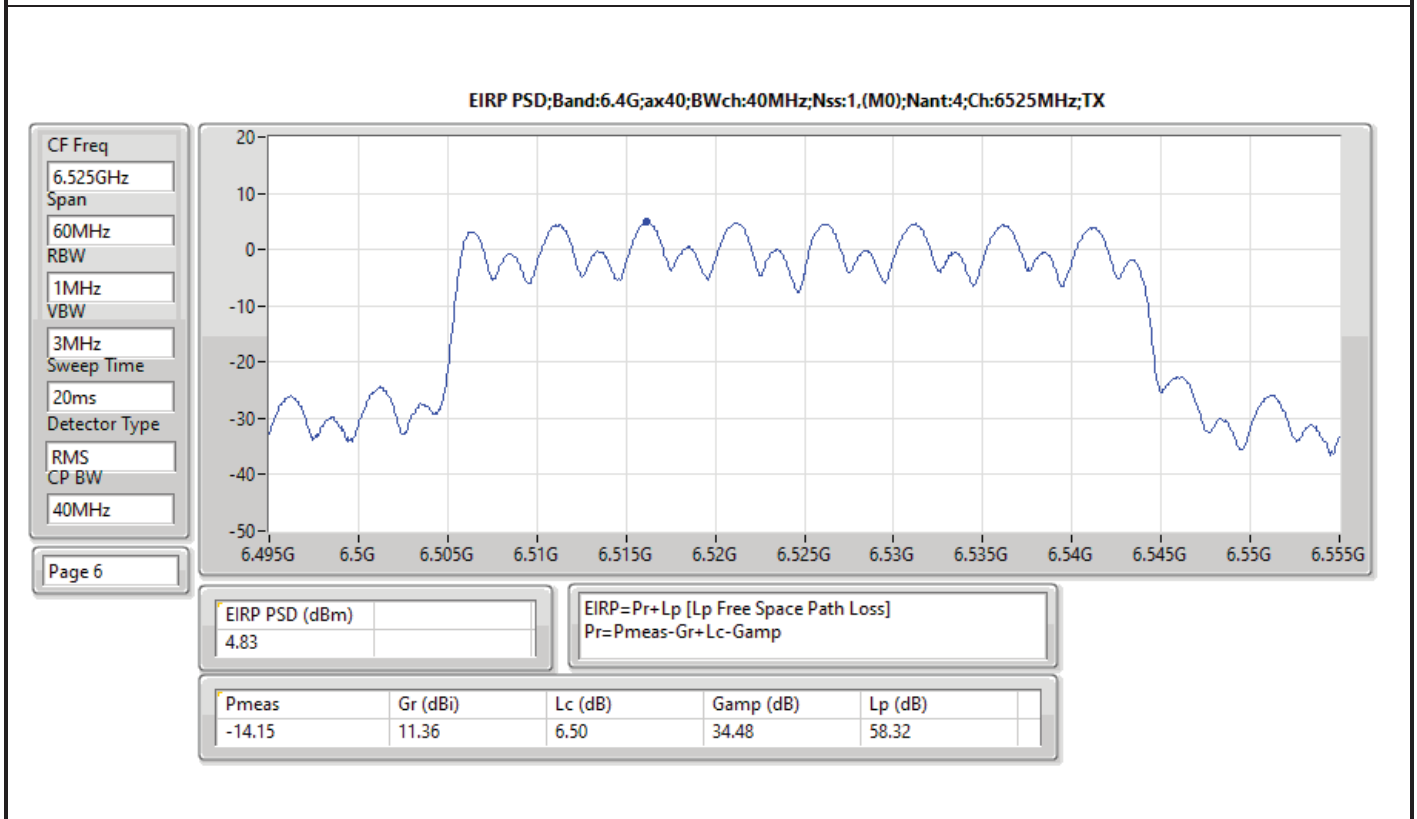

DG = Directional Gain; RBW = 500kHz for 5.725-5.85GHz band / 1MHz for other band;
 PD = trace bin-by-bin of each transmits port summing can be performed maximum power density; Port X = Port X Power Density;

Summary

Mode	PD (dBm/RBW)	EIRP PD (dBm/RBW)
5.925-6.425GHz	-	-
802.11ax HEW20-BF_Nss1,(MCS0)_4TX	-1.41	4.61
802.11ax HEW40-BF_Nss1,(MCS0)_4TX	-1.09	4.93
802.11ax HEW80-BF_Nss1,(MCS0)_4TX	-1.11	4.91
802.11ax HEW160-BF_Nss1,(MCS0)_4TX	-1.18	4.84
6.425-6.525GHz	-	-
802.11ax HEW20-BF_Nss1,(MCS0)_4TX	-1.03	4.99
802.11ax HEW40-BF_Nss1,(MCS0)_4TX	-1.14	4.88
802.11ax HEW80-BF_Nss1,(MCS0)_4TX	-1.27	4.75
802.11ax HEW160-BF_Nss1,(MCS0)_4TX	-1.14	4.88
6.525-6.875GHz	-	-
802.11ax HEW20-BF_Nss1,(MCS0)_4TX	-1.10	4.92
802.11ax HEW40-BF_Nss1,(MCS0)_4TX	-1.04	4.98
802.11ax HEW80-BF_Nss1,(MCS0)_4TX	-1.18	4.84
802.11ax HEW160-BF_Nss1,(MCS0)_4TX	-1.13	4.89
6.875-7.125GHz	-	-
802.11ax HEW20-BF_Nss1,(MCS0)_4TX	-1.45	4.57
802.11ax HEW40-BF_Nss1,(MCS0)_4TX	-1.25	4.77
802.11ax HEW80-BF_Nss1,(MCS0)_4TX	-1.12	4.90
802.11ax HEW160-BF_Nss1,(MCS0)_4TX	-3.85	2.17