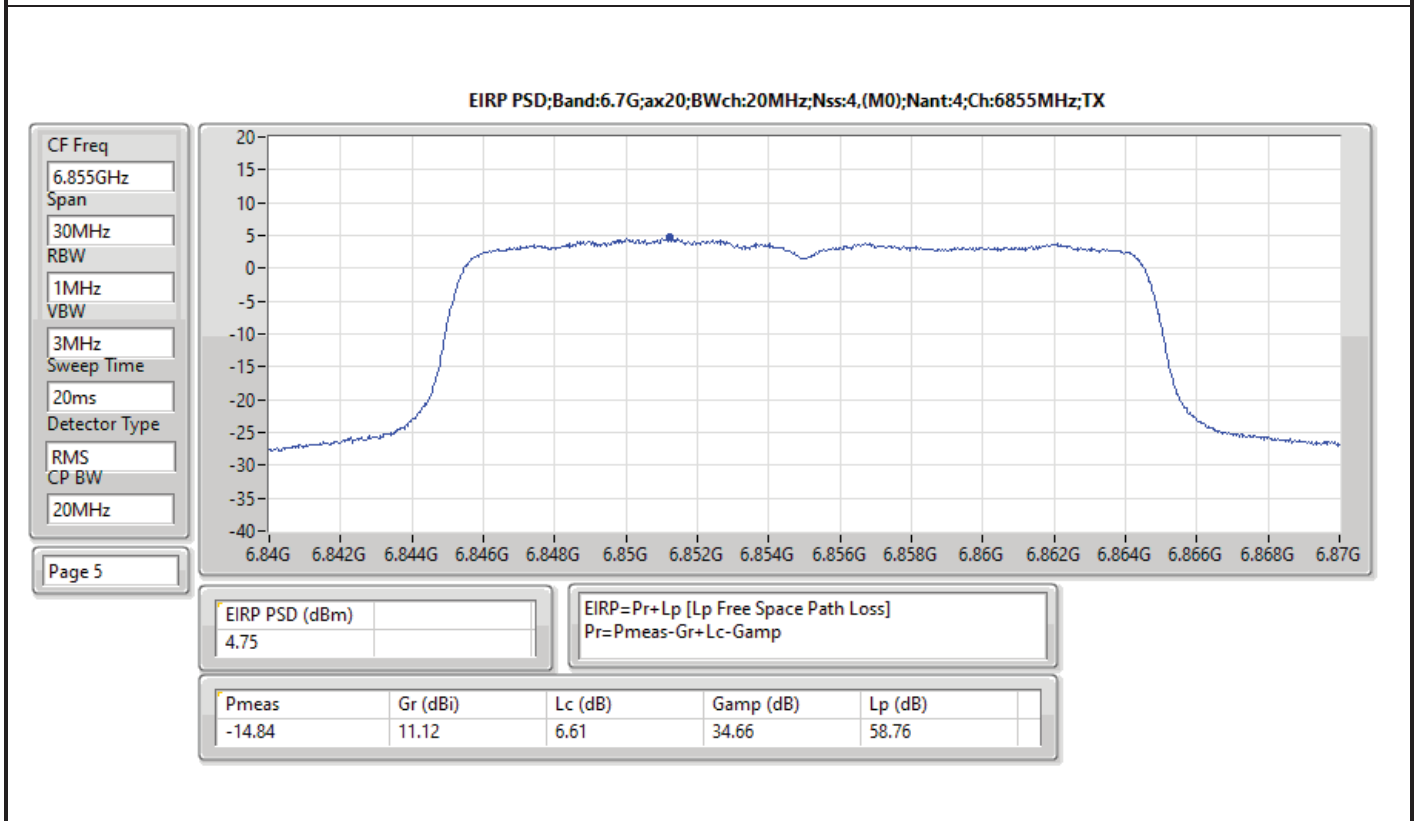

DG = Directional Gain; RBW = 500kHz for 5.725-5.85GHz band / 1MHz for other band;
 PD = trace bin-by-bin of each transmits port summing can be performed maximum power density; Port X = Port X Power Density;