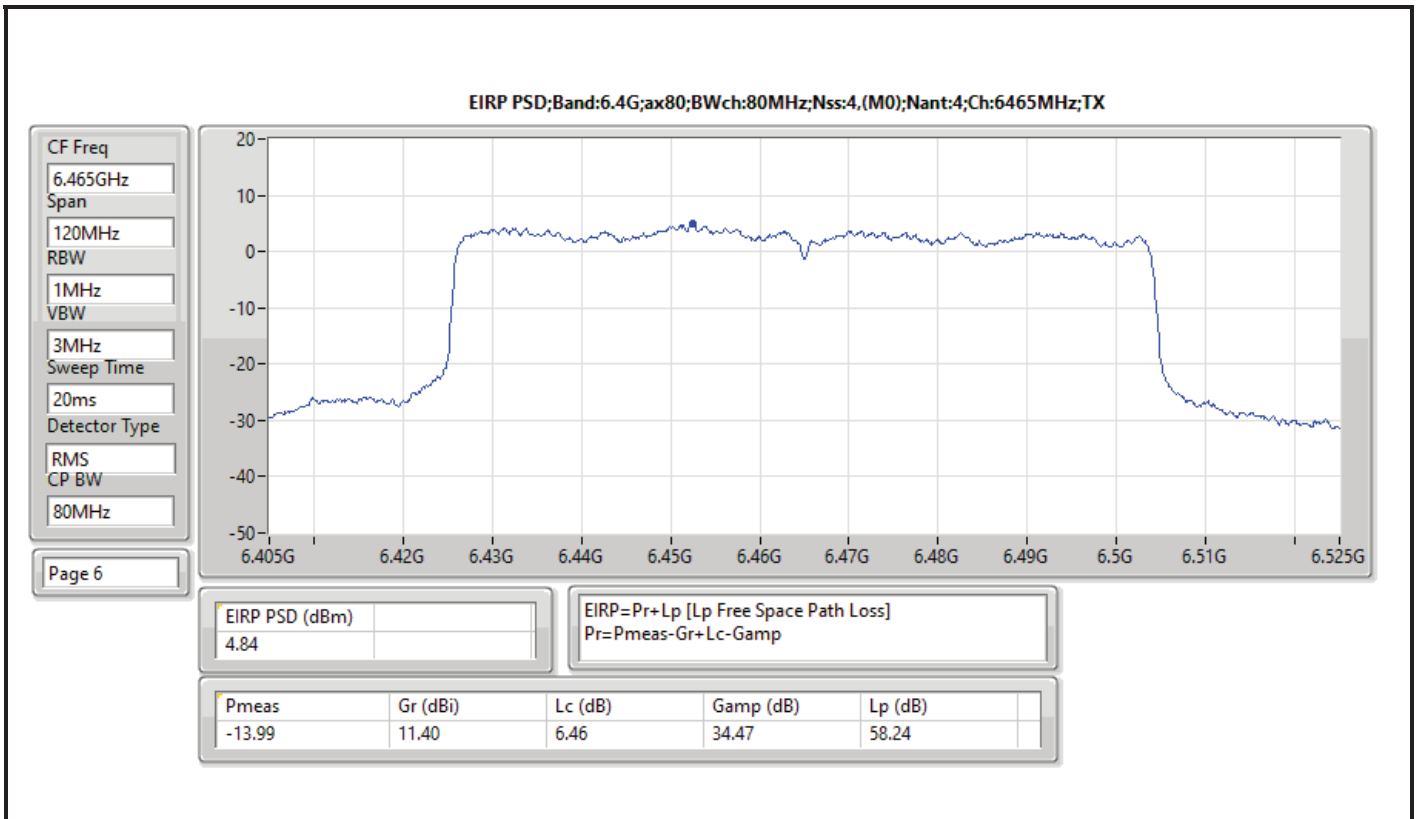

DG = Directional Gain; RBW = 500kHz for 5.725-5.85GHz band / 1MHz for other band;
 PD = trace bin-by-bin of each transmits port summing can be performed maximum power density; Port X = Port X Power Density;