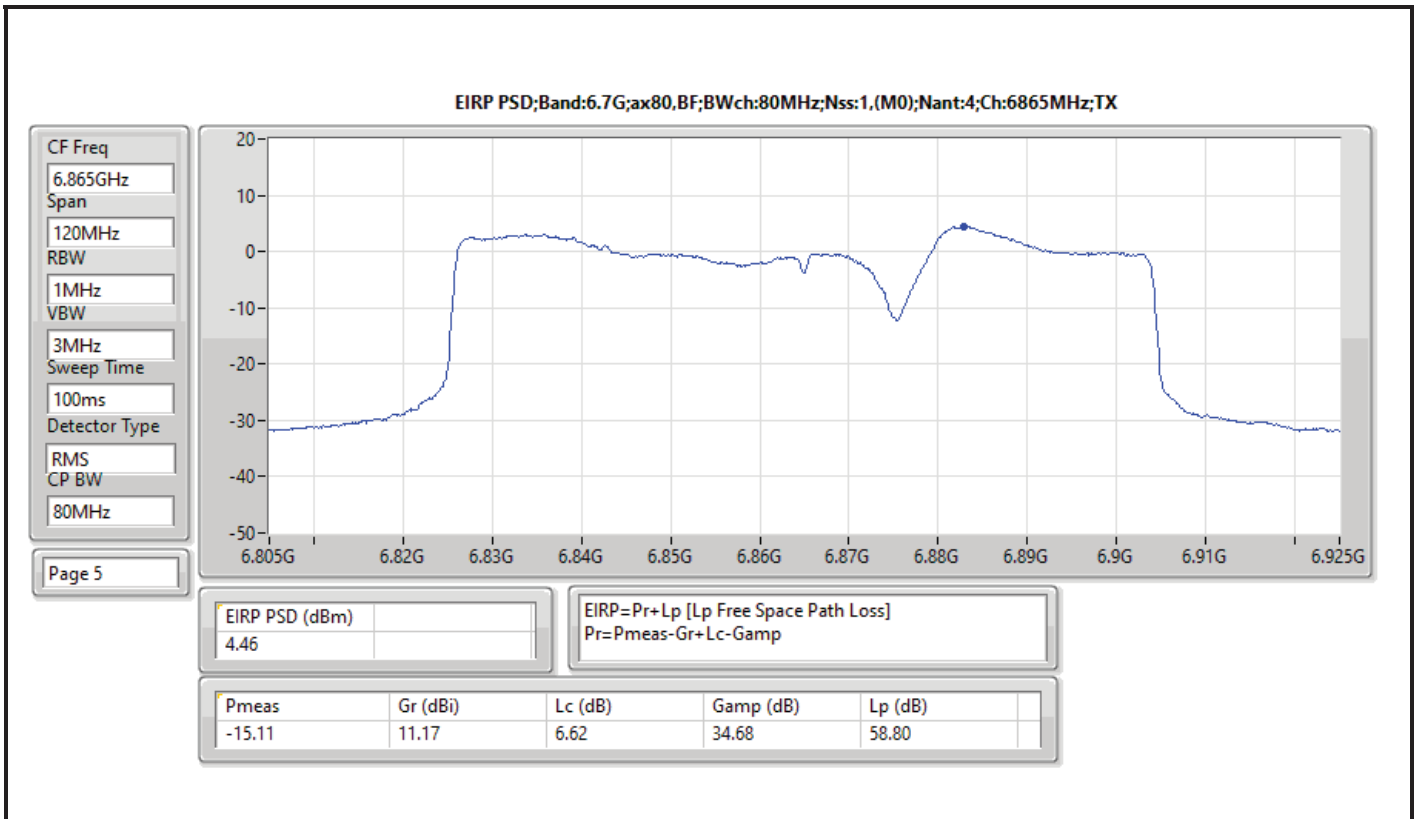

DG = Directional Gain; RBW = 500kHz for 5.725-5.85GHz band / 1MHz for other band;
 PD = trace bin-by-bin of each transmits port summing can be performed maximum power density; Port X = Port X Power Density;