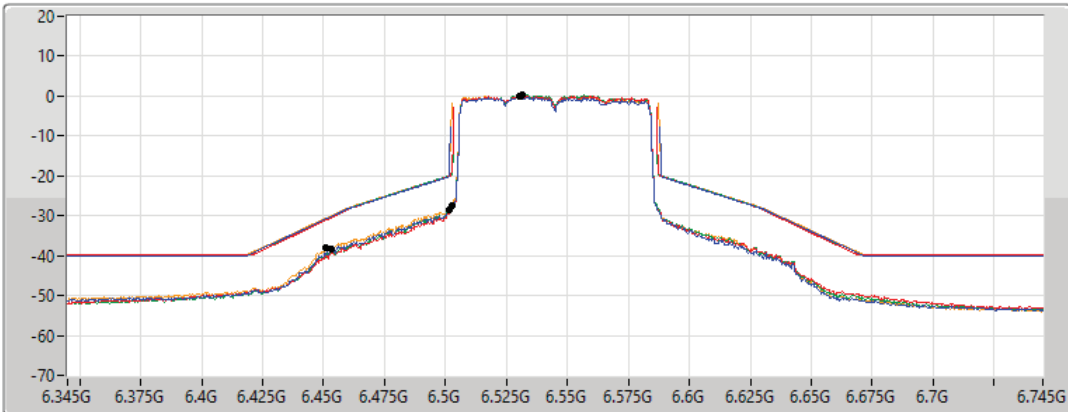

6545MHz_TX

30/09/2022

CF Freq
6.545GHz

Span
400MHz

RBW
1MHz

VBW
3MHz

Sweep Time
20ms

Detector Type
RMS

Port 1

Port 2

Port 3

Port 4

Ref(Hz)	Ref(dBm)	Freq(Hz)	Level(dBm)	Limit(dBm)	Margin(dB)	Port
6.53021G	-0.21	6.453G	-38.47	-30.24	-8.23	1
6.53101G	0.10	6.5018G	-28.47	-20.05	-8.42	2
6.53141G	0.29	6.5026G	-27.49	-19.73	-7.76	3
6.53101G	0.07	6.451G	-37.98	-30.60	-7.38	4