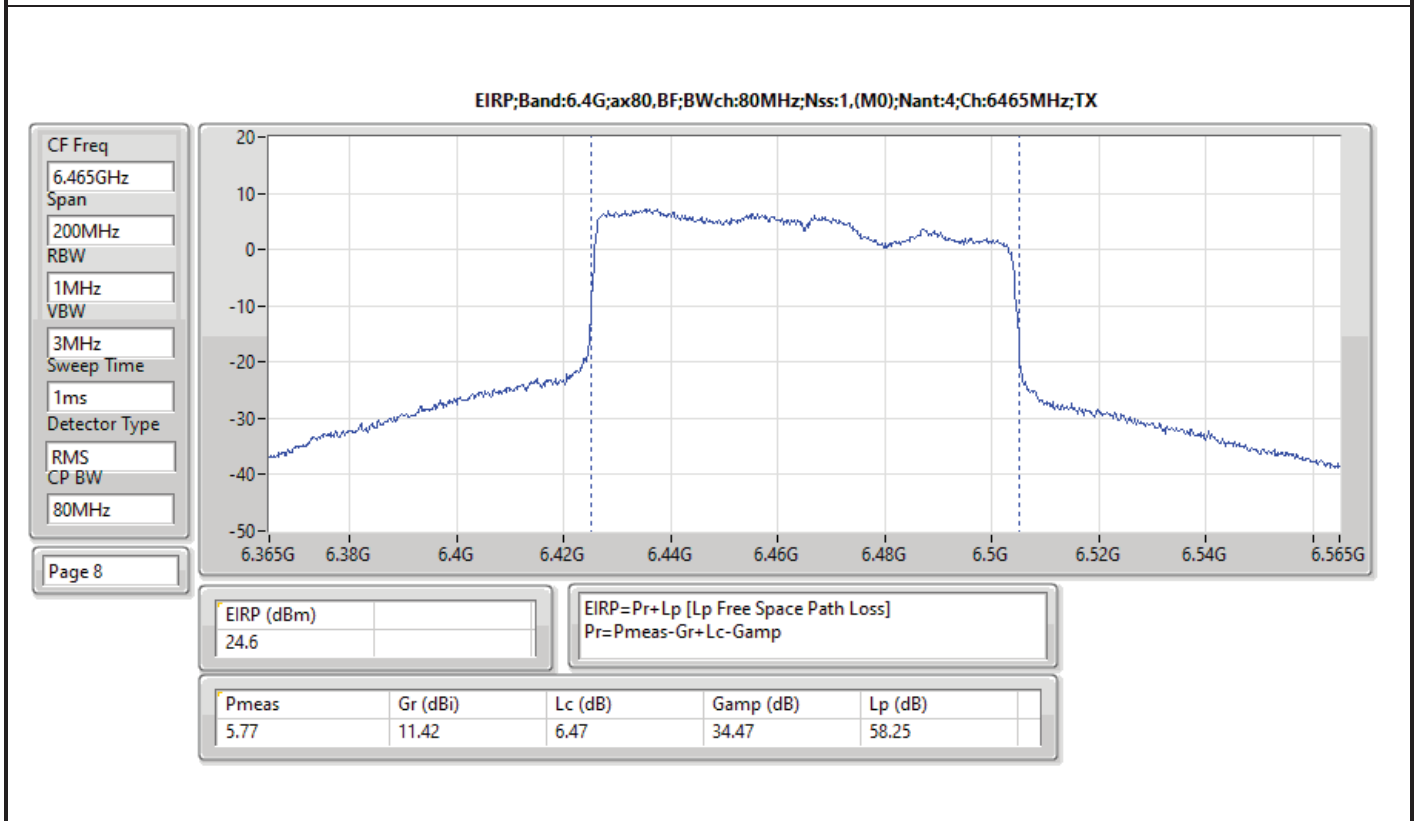

DG = Directional Gain; Port X = Port X output power

Summary

Mode	EIRP PD (dBm/RBW)
5.925-6.425GHz	-
802.11ax HEW20_Nss1,(MCS0)_4TX	4.81
802.11ax HEW20_Nss4,(MCS0)_4TX	4.74
802.11ax HEW40_Nss1,(MCS0)_4TX	4.97
802.11ax HEW40_Nss4,(MCS0)_4TX	4.91
802.11ax HEW80_Nss1,(MCS0)_4TX	4.90
802.11ax HEW80_Nss4,(MCS0)_4TX	4.99
802.11ax HEW160_Nss1,(MCS0)_4TX	4.76
802.11ax HEW160_Nss4,(MCS0)_4TX	4.82
6.425-6.525GHz	-
802.11ax HEW20_Nss1,(MCS0)_4TX	4.57
802.11ax HEW20_Nss4,(MCS0)_4TX	4.78
802.11ax HEW40_Nss1,(MCS0)_4TX	4.95
802.11ax HEW40_Nss4,(MCS0)_4TX	4.90
802.11ax HEW80_Nss1,(MCS0)_4TX	4.90
802.11ax HEW80_Nss4,(MCS0)_4TX	4.99
802.11ax HEW160_Nss1,(MCS0)_4TX	4.63
802.11ax HEW160_Nss4,(MCS0)_4TX	4.55
6.525-6.875GHz	-
802.11ax HEW20_Nss1,(MCS0)_4TX	4.89
802.11ax HEW20_Nss4,(MCS0)_4TX	4.99
802.11ax HEW40_Nss1,(MCS0)_4TX	4.73
802.11ax HEW40_Nss4,(MCS0)_4TX	4.92
802.11ax HEW80_Nss1,(MCS0)_4TX	4.79
802.11ax HEW80_Nss4,(MCS0)_4TX	4.77
802.11ax HEW160_Nss1,(MCS0)_4TX	4.69
802.11ax HEW160_Nss4,(MCS0)_4TX	4.91
6.875-7.125GHz	-
802.11ax HEW20_Nss1,(MCS0)_4TX	4.89
802.11ax HEW20_Nss4,(MCS0)_4TX	4.72
802.11ax HEW40_Nss1,(MCS0)_4TX	4.96
802.11ax HEW40_Nss4,(MCS0)_4TX	4.90
802.11ax HEW80_Nss1,(MCS0)_4TX	4.82
802.11ax HEW80_Nss4,(MCS0)_4TX	4.83
802.11ax HEW160_Nss1,(MCS0)_4TX	4.56
802.11ax HEW160_Nss4,(MCS0)_4TX	3.85