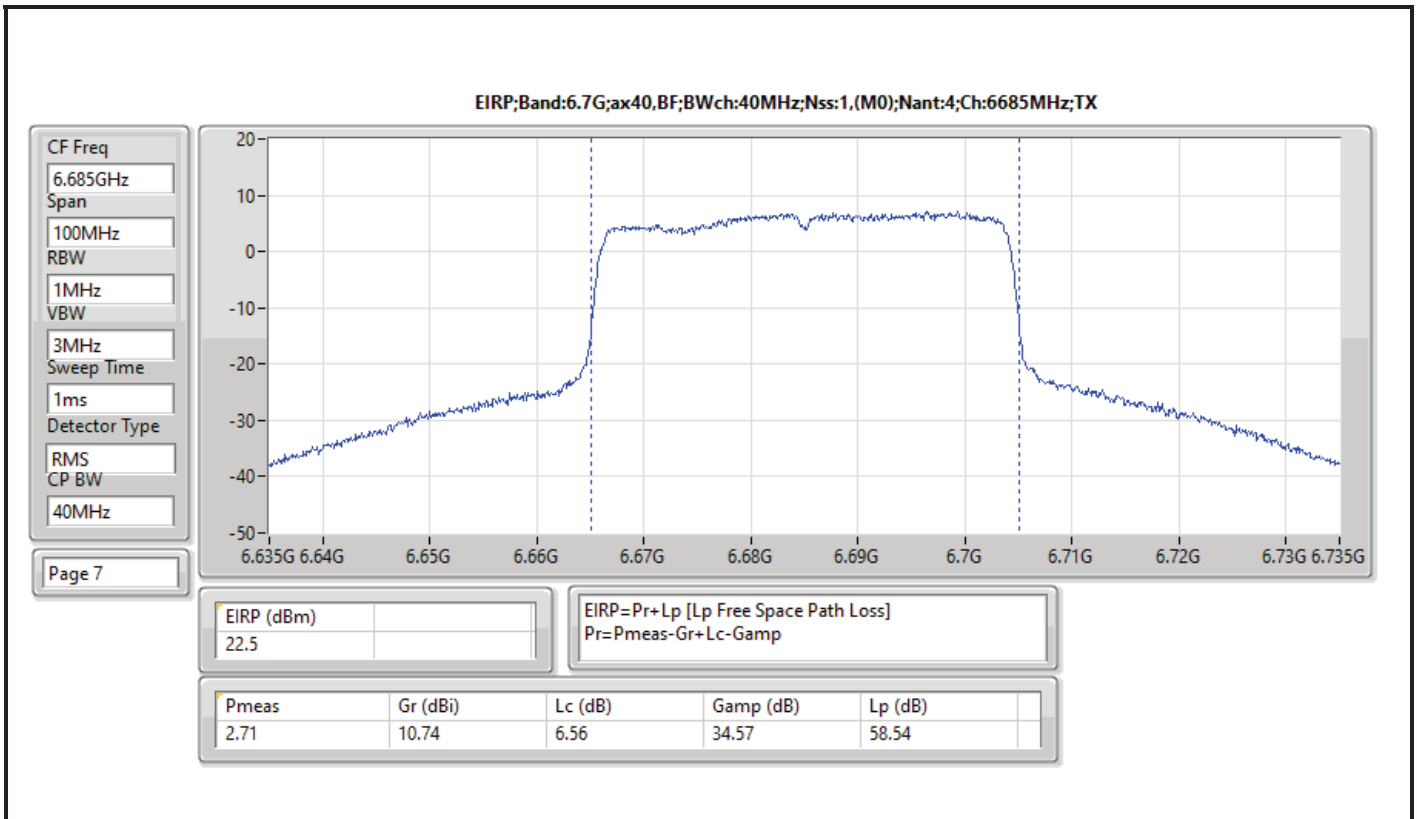

DG = Directional Gain; Port X = Port X output power

Summary

Mode	EIRP PD (dBm/RBW)
5.925-6.425GHz	-
802.11ax HEW20_Nss1,(MCS0)_4TX	4.81
802.11ax HEW20_Nss4,(MCS0)_4TX	4.74
802.11ax HEW40_Nss1,(MCS0)_4TX	4.97
802.11ax HEW40_Nss4,(MCS0)_4TX	4.91
802.11ax HEW80_Nss1,(MCS0)_4TX	4.90
802.11ax HEW80_Nss4,(MCS0)_4TX	4.99
802.11ax HEW160_Nss1,(MCS0)_4TX	4.76
802.11ax HEW160_Nss4,(MCS0)_4TX	4.82
6.425-6.525GHz	-
802.11ax HEW20_Nss1,(MCS0)_4TX	4.57
802.11ax HEW20_Nss4,(MCS0)_4TX	4.78
802.11ax HEW40_Nss1,(MCS0)_4TX	4.95
802.11ax HEW40_Nss4,(MCS0)_4TX	4.90
802.11ax HEW80_Nss1,(MCS0)_4TX	4.90
802.11ax HEW80_Nss4,(MCS0)_4TX	4.99
802.11ax HEW160_Nss1,(MCS0)_4TX	4.63
802.11ax HEW160_Nss4,(MCS0)_4TX	4.55
6.525-6.875GHz	-
802.11ax HEW20_Nss1,(MCS0)_4TX	4.89
802.11ax HEW20_Nss4,(MCS0)_4TX	4.99
802.11ax HEW40_Nss1,(MCS0)_4TX	4.73
802.11ax HEW40_Nss4,(MCS0)_4TX	4.92
802.11ax HEW80_Nss1,(MCS0)_4TX	4.79
802.11ax HEW80_Nss4,(MCS0)_4TX	4.77
802.11ax HEW160_Nss1,(MCS0)_4TX	4.69
802.11ax HEW160_Nss4,(MCS0)_4TX	4.91
6.875-7.125GHz	-
802.11ax HEW20_Nss1,(MCS0)_4TX	4.89
802.11ax HEW20_Nss4,(MCS0)_4TX	4.72
802.11ax HEW40_Nss1,(MCS0)_4TX	4.96
802.11ax HEW40_Nss4,(MCS0)_4TX	4.90
802.11ax HEW80_Nss1,(MCS0)_4TX	4.82
802.11ax HEW80_Nss4,(MCS0)_4TX	4.83
802.11ax HEW160_Nss1,(MCS0)_4TX	4.56
802.11ax HEW160_Nss4,(MCS0)_4TX	3.85