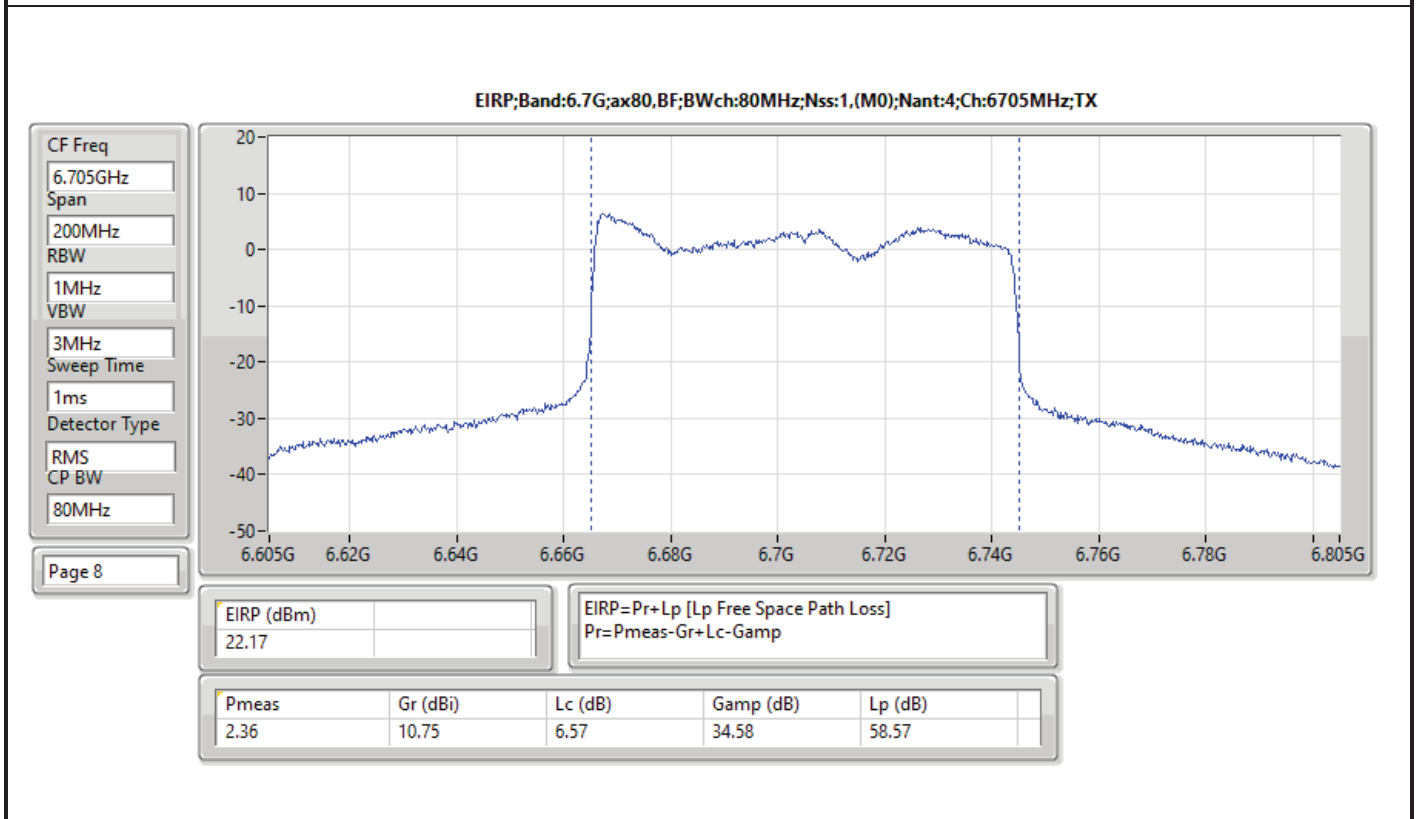

DG = Directional Gain; Port X = Port X output power

Summary

Mode	EIRP PD (dBm/RBW)
5.925-6.425GHz	-
802.11ax HEW20_Nss1,(MCS0)_4TX	4.81
802.11ax HEW20_Nss4,(MCS0)_4TX	4.74
802.11ax HEW40_Nss1,(MCS0)_4TX	4.97
802.11ax HEW40_Nss4,(MCS0)_4TX	4.91
802.11ax HEW80_Nss1,(MCS0)_4TX	4.90
802.11ax HEW80_Nss4,(MCS0)_4TX	4.99
802.11ax HEW160_Nss1,(MCS0)_4TX	4.76
802.11ax HEW160_Nss4,(MCS0)_4TX	4.82
6.425-6.525GHz	-
802.11ax HEW20_Nss1,(MCS0)_4TX	4.57
802.11ax HEW20_Nss4,(MCS0)_4TX	4.78
802.11ax HEW40_Nss1,(MCS0)_4TX	4.95
802.11ax HEW40_Nss4,(MCS0)_4TX	4.90
802.11ax HEW80_Nss1,(MCS0)_4TX	4.90
802.11ax HEW80_Nss4,(MCS0)_4TX	4.99
802.11ax HEW160_Nss1,(MCS0)_4TX	4.63
802.11ax HEW160_Nss4,(MCS0)_4TX	4.55
6.525-6.875GHz	-
802.11ax HEW20_Nss1,(MCS0)_4TX	4.89
802.11ax HEW20_Nss4,(MCS0)_4TX	4.99
802.11ax HEW40_Nss1,(MCS0)_4TX	4.73
802.11ax HEW40_Nss4,(MCS0)_4TX	4.92
802.11ax HEW80_Nss1,(MCS0)_4TX	4.79
802.11ax HEW80_Nss4,(MCS0)_4TX	4.77
802.11ax HEW160_Nss1,(MCS0)_4TX	4.69
802.11ax HEW160_Nss4,(MCS0)_4TX	4.91
6.875-7.125GHz	-
802.11ax HEW20_Nss1,(MCS0)_4TX	4.89
802.11ax HEW20_Nss4,(MCS0)_4TX	4.72
802.11ax HEW40_Nss1,(MCS0)_4TX	4.96
802.11ax HEW40_Nss4,(MCS0)_4TX	4.90
802.11ax HEW80_Nss1,(MCS0)_4TX	4.82
802.11ax HEW80_Nss4,(MCS0)_4TX	4.83
802.11ax HEW160_Nss1,(MCS0)_4TX	4.56
802.11ax HEW160_Nss4,(MCS0)_4TX	3.85