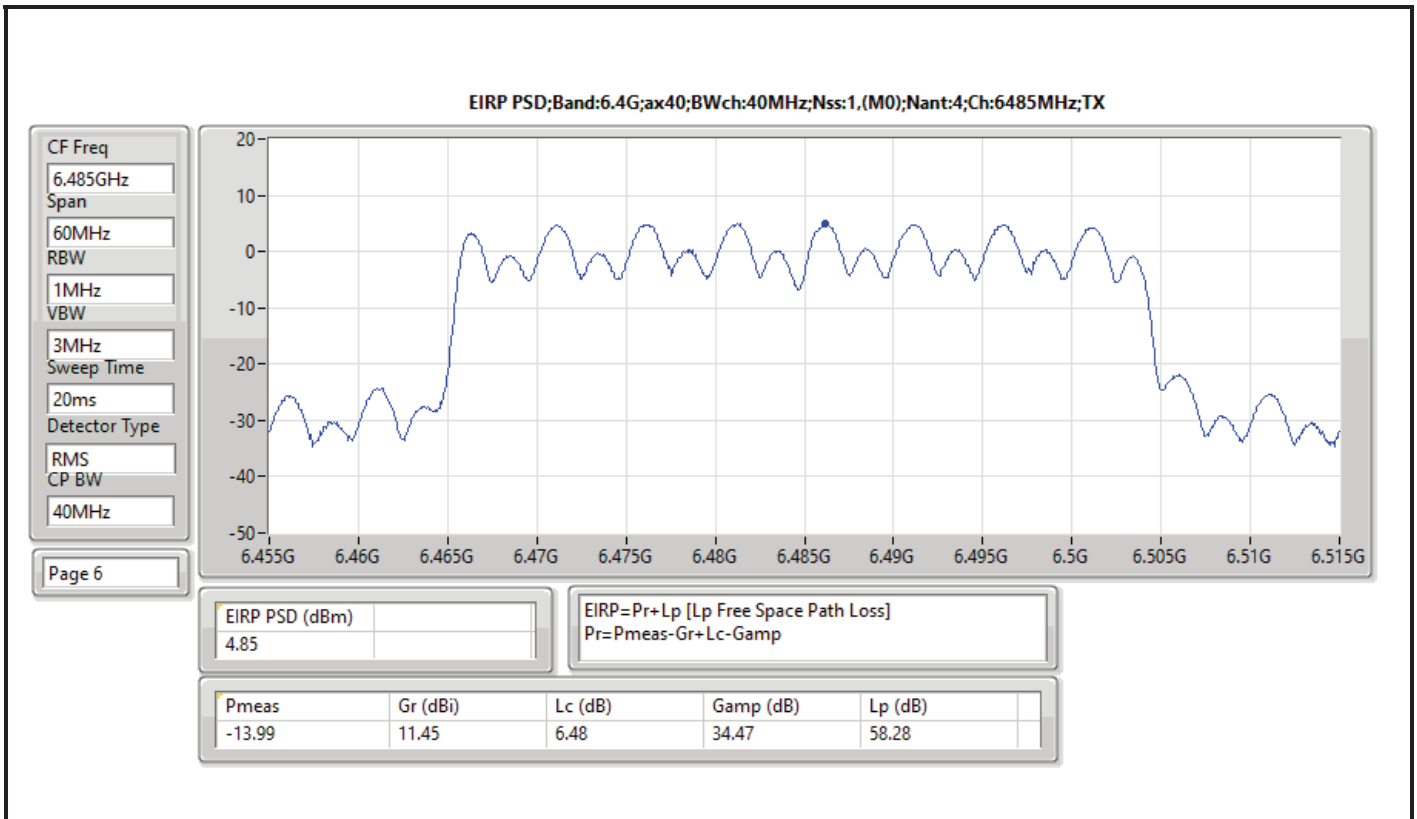

DG = Directional Gain; RBW = 500kHz for 5.725-5.85GHz band / 1MHz for other band;
 PD = trace bin-by-bin of each transmits port summing can be performed maximum power density; Port X = Port X Power Density;