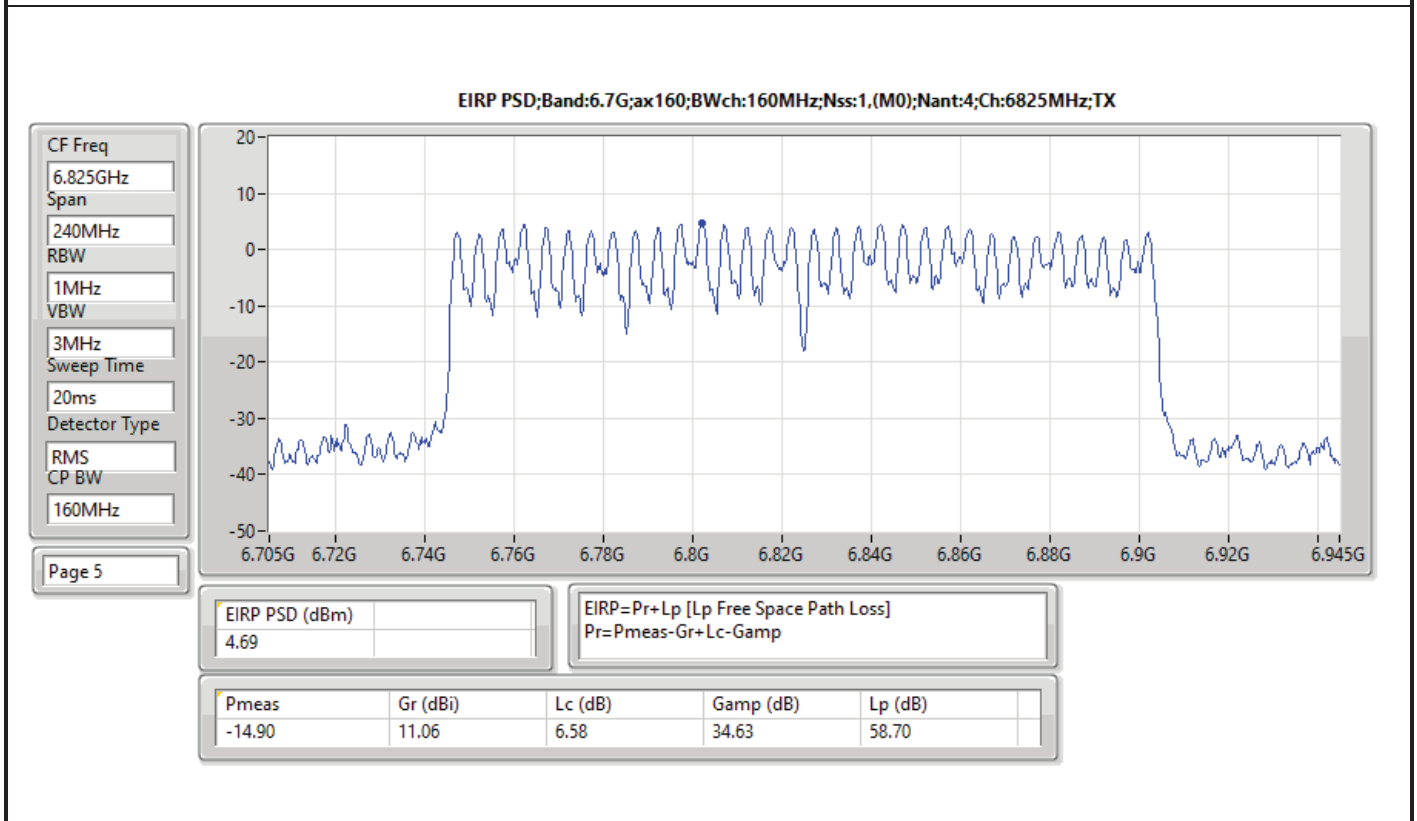

DG = Directional Gain; RBW = 500kHz for 5.725-5.85GHz band / 1MHz for other band;
 PD = trace bin-by-bin of each transmits port summing can be performed maximum power density; Port X = Port X Power Density;