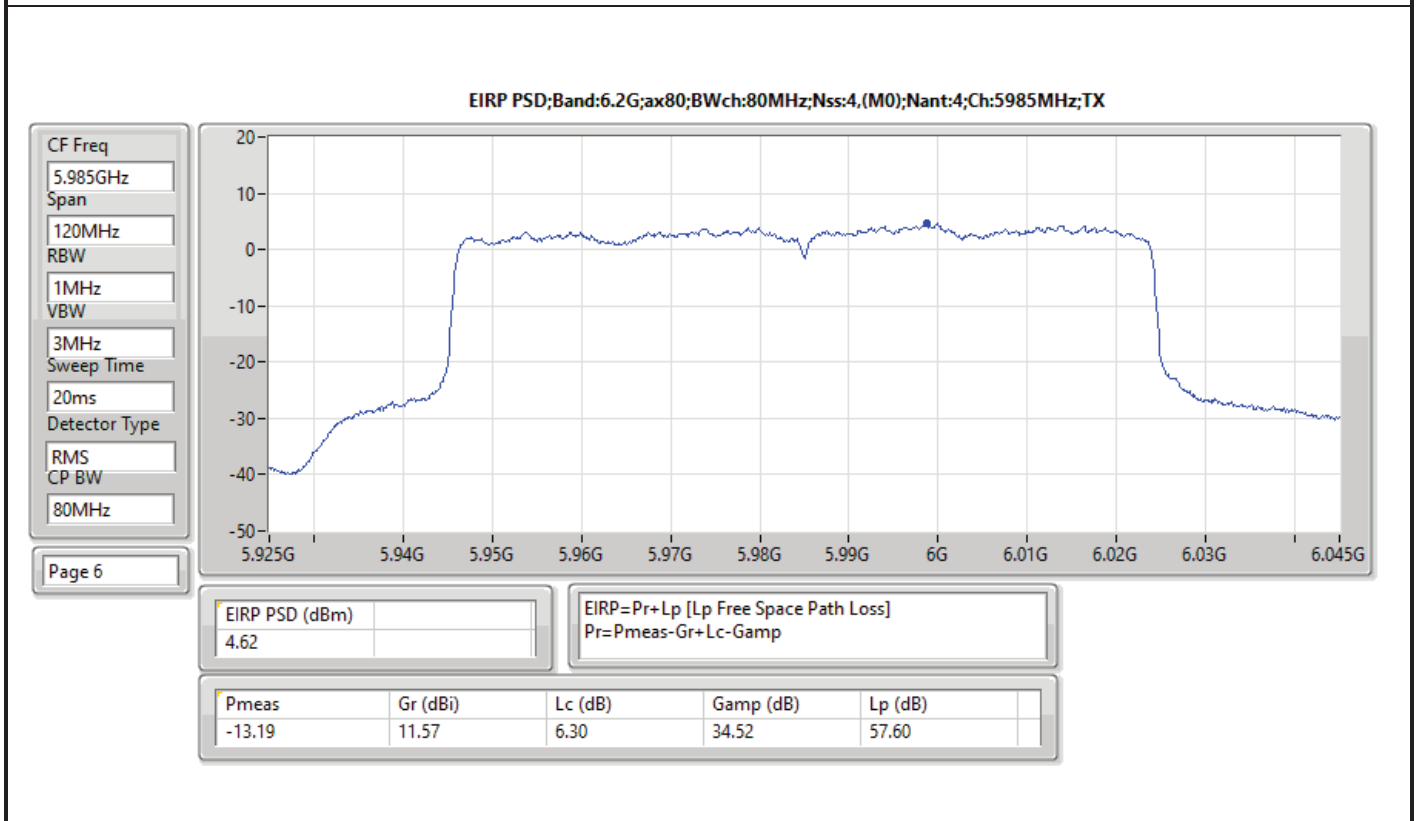

DG = Directional Gain; RBW = 500kHz for 5.725-5.85GHz band / 1MHz for other band;
 PD = trace bin-by-bin of each transmits port summing can be performed maximum power density; Port X = Port X Power Density;