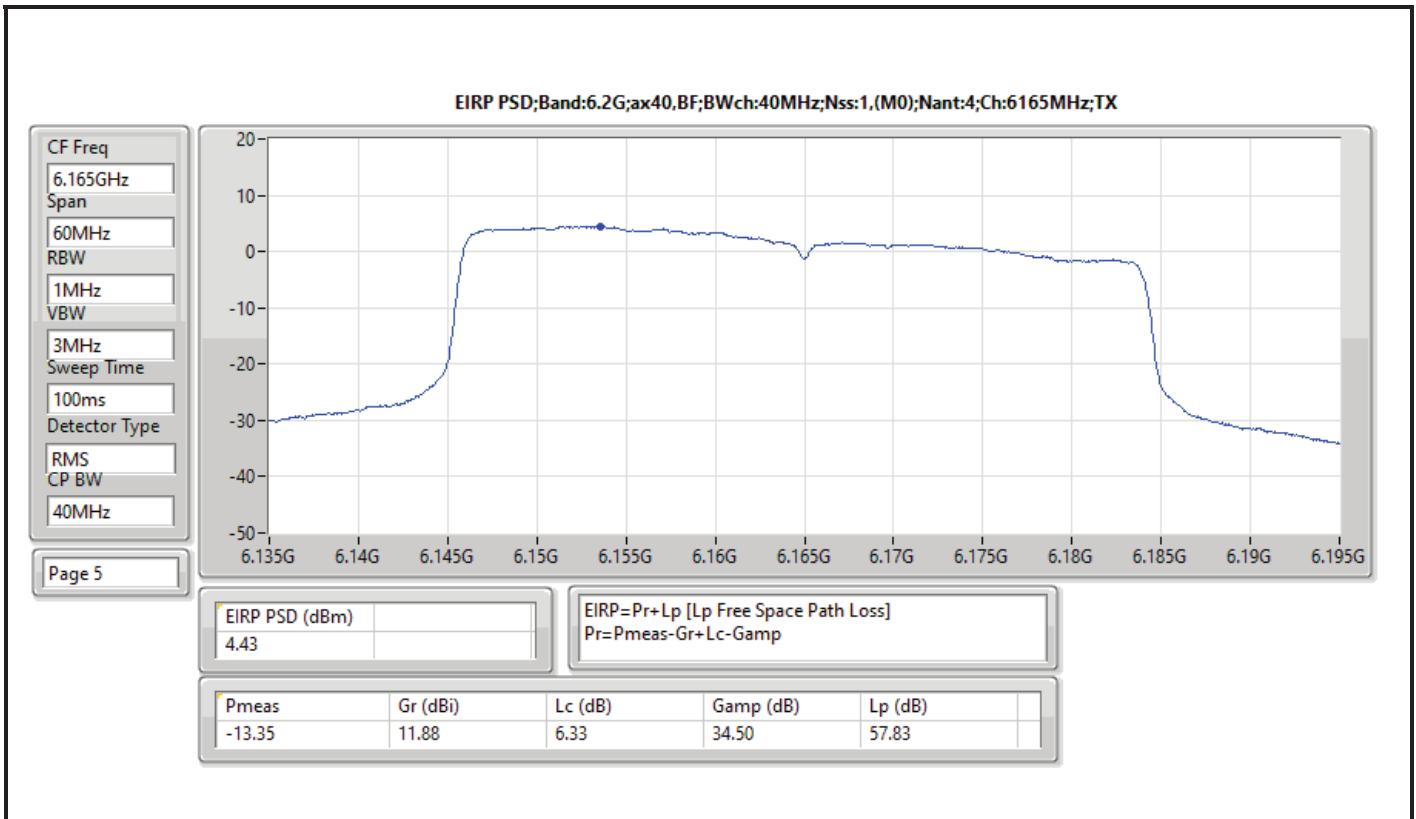

DG = Directional Gain; RBW = 500kHz for 5.725-5.85GHz band / 1MHz for other band;
 PD = trace bin-by-bin of each transmits port summing can be performed maximum power density; Port X = Port X Power Density;