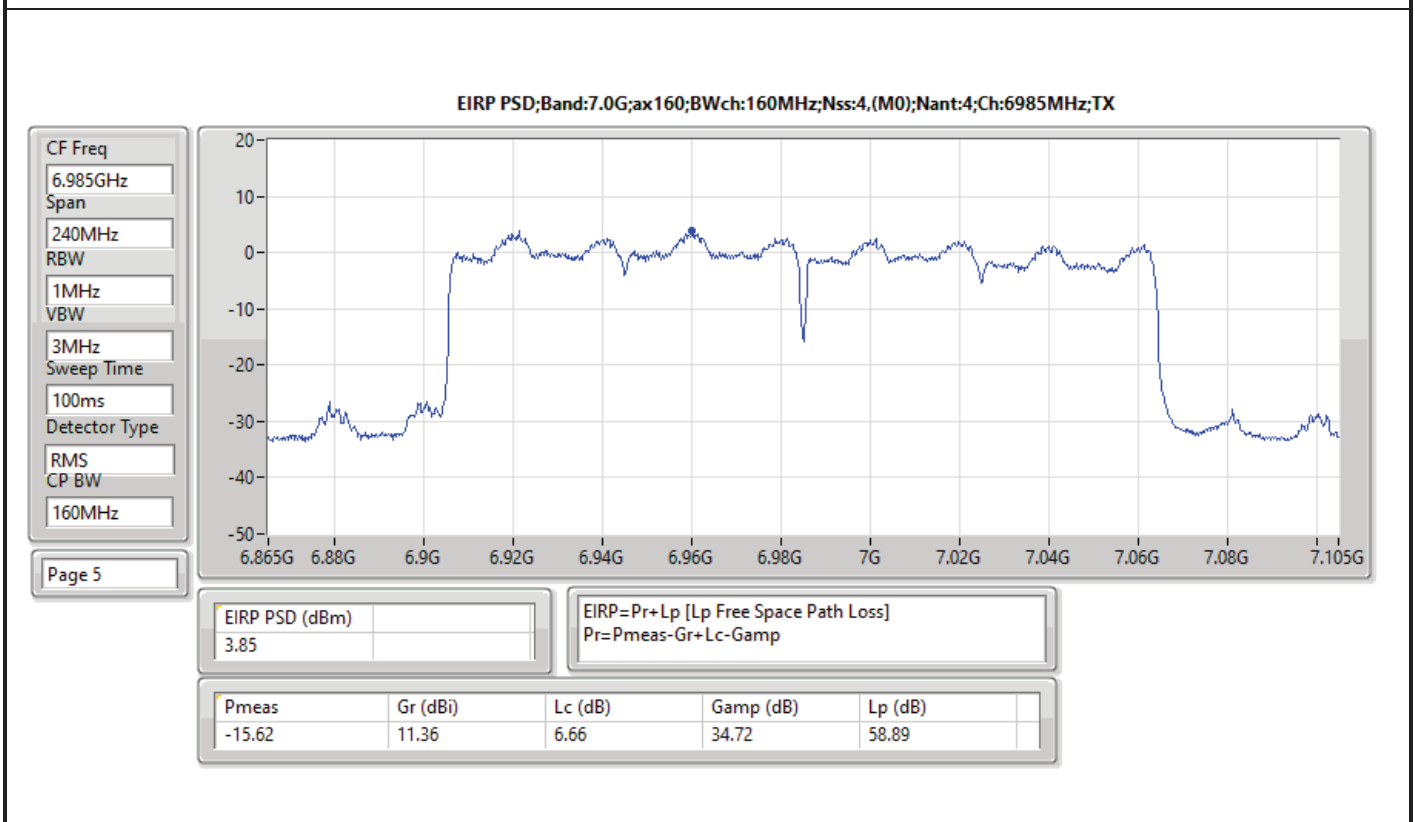

DG = Directional Gain; RBW = 500kHz for 5.725-5.85GHz band / 1MHz for other band;
 PD = trace bin-by-bin of each transmits port summing can be performed maximum power density; Port X = Port X Power Density;