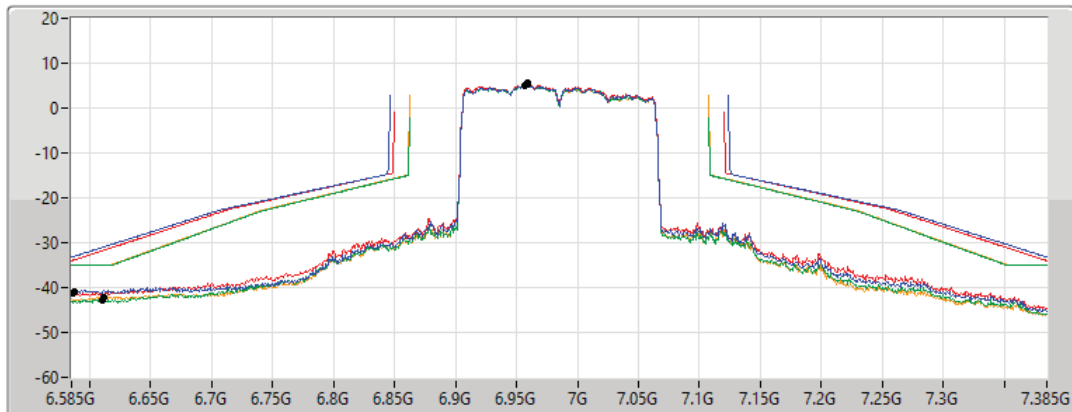

6.875-7.125GHz_802.11ax HEW160_Nss4,(MCS0)_4TX

MASK

6985MHz_TX

30/09/2022

CF Freq
6.985GHz

Span
800MHz

RBW
3MHz

VBW
10MHz

Sweep Time
20ms

Detector Type
RMS

Port 1

Port 2

Port 3

Port 4

Ref(Hz)	Ref(dBm)	Freq(Hz)	Level(dBm)	Limit(dBm)	Margin(dB)	Port
6.95863G	5.29	6.5874G	-40.79	-33.02	-7.77	1
6.95863G	5.55	6.5858G	-41.38	-33.97	-7.41	2
6.95703G	5.06	6.6106G	-42.70	-34.94	-7.76	3
6.95623G	5.14	6.6114G	-42.05	-34.86	-7.19	4