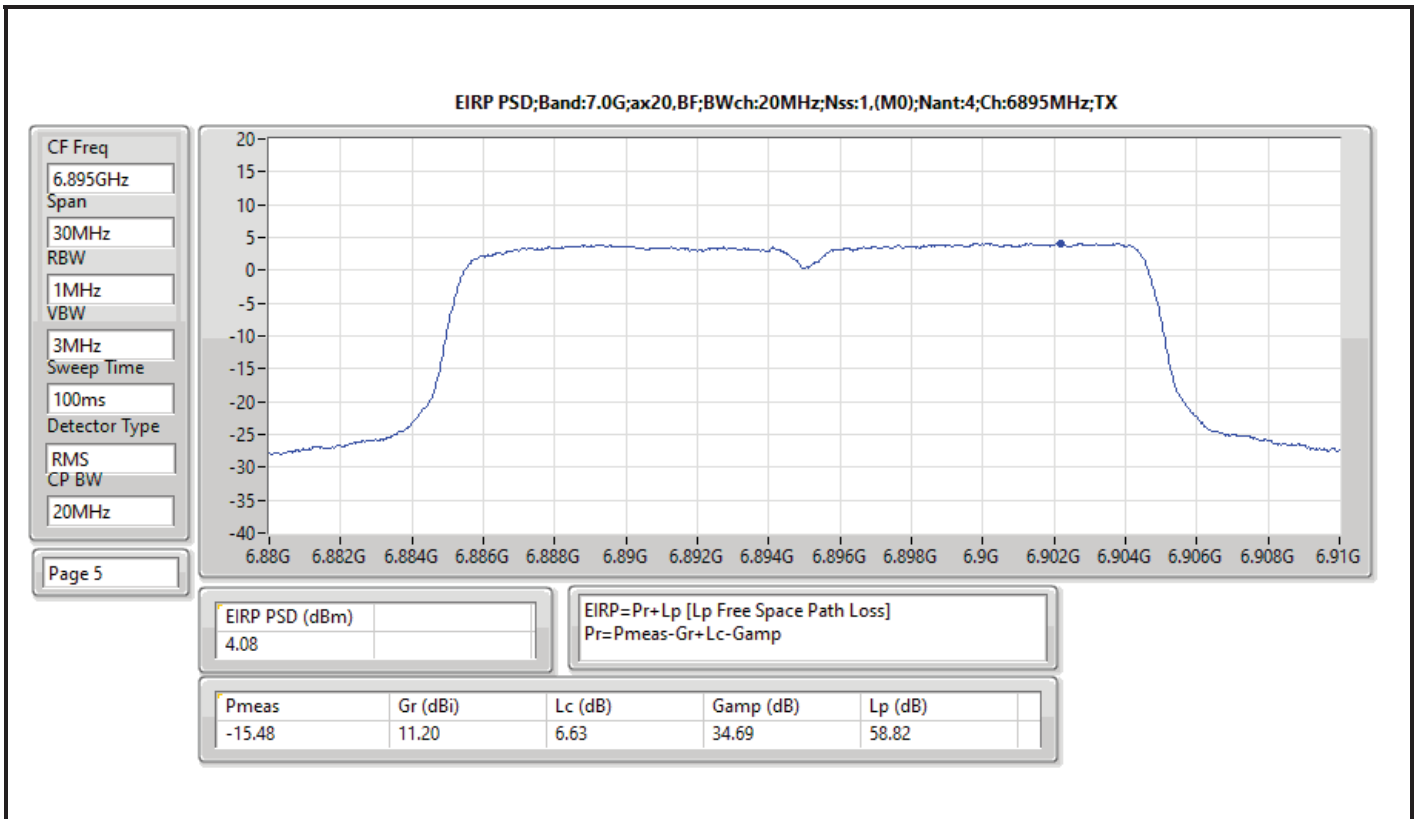

DG = Directional Gain; RBW = 500kHz for 5.725-5.85GHz band / 1MHz for other band;
 PD = trace bin-by-bin of each transmits port summing can be performed maximum power density; Port X = Port X Power Density;