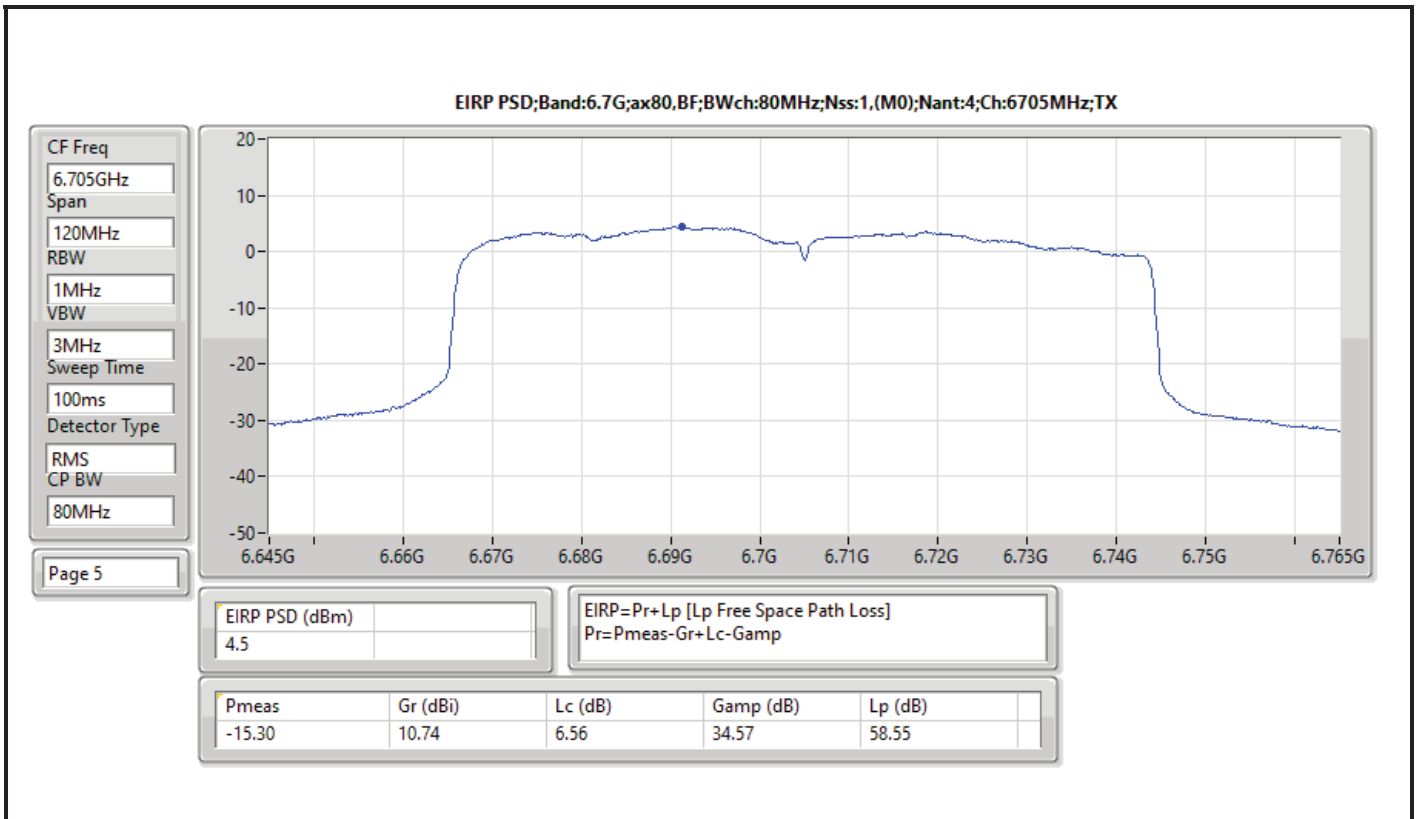

DG = Directional Gain; RBW = 500kHz for 5.725-5.85GHz band / 1MHz for other band;
 PD = trace bin-by-bin of each transmits port summing can be performed maximum power density; Port X = Port X Power Density;