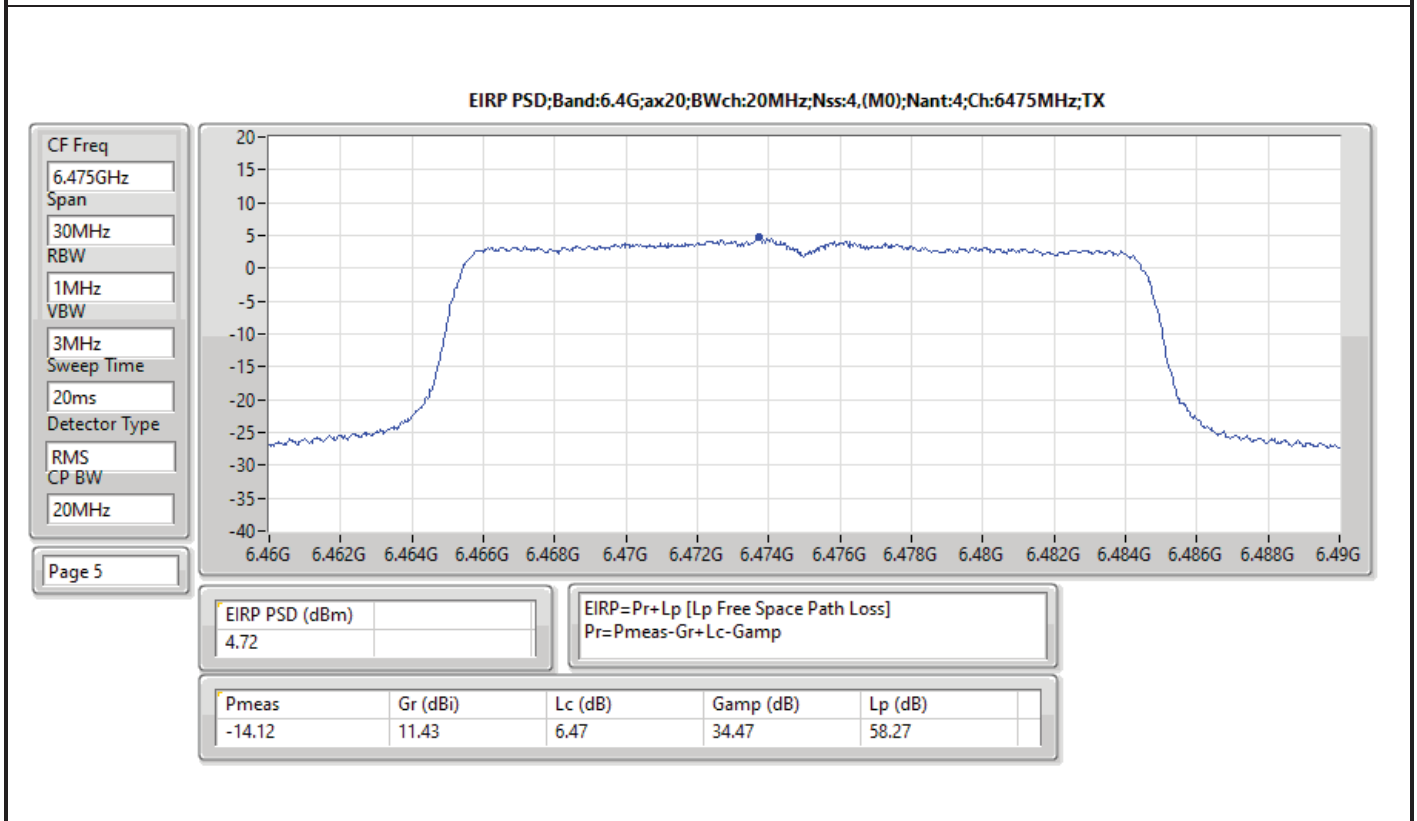

DG = Directional Gain; RBW = 500kHz for 5.725-5.85GHz band / 1MHz for other band;
 PD = trace bin-by-bin of each transmits port summing can be performed maximum power density; Port X = Port X Power Density;