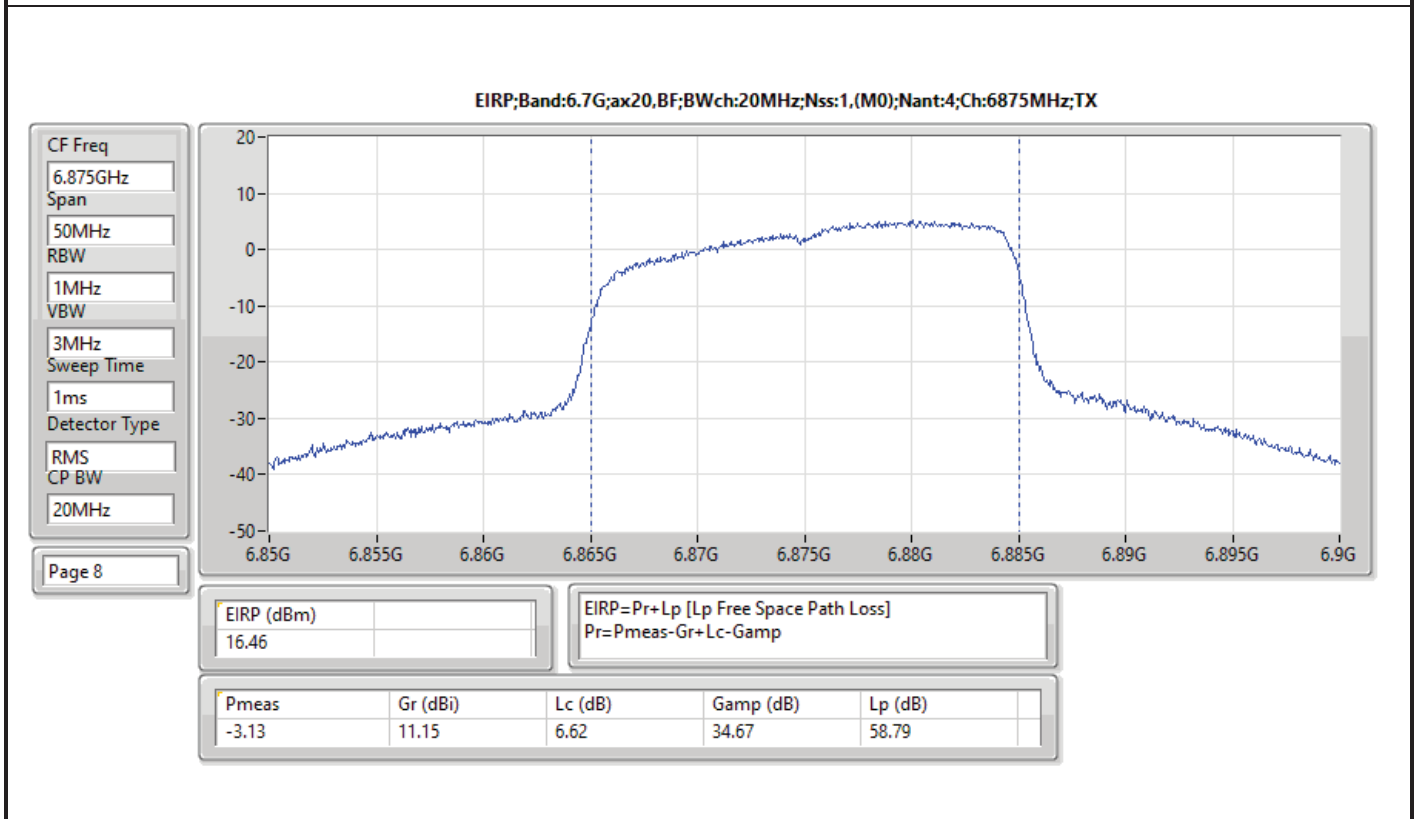

DG = Directional Gain; Port X = Port X output power

Summary

Mode	EIRP PD (dBm/RBW)
5.925-6.425GHz	-
802.11ax HEW20_Nss1,(MCS0)_4TX	4.81
802.11ax HEW20_Nss4,(MCS0)_4TX	4.74
802.11ax HEW40_Nss1,(MCS0)_4TX	4.97
802.11ax HEW40_Nss4,(MCS0)_4TX	4.91
802.11ax HEW80_Nss1,(MCS0)_4TX	4.90
802.11ax HEW80_Nss4,(MCS0)_4TX	4.99
802.11ax HEW160_Nss1,(MCS0)_4TX	4.76
802.11ax HEW160_Nss4,(MCS0)_4TX	4.82
6.425-6.525GHz	-
802.11ax HEW20_Nss1,(MCS0)_4TX	4.57
802.11ax HEW20_Nss4,(MCS0)_4TX	4.78
802.11ax HEW40_Nss1,(MCS0)_4TX	4.95
802.11ax HEW40_Nss4,(MCS0)_4TX	4.90
802.11ax HEW80_Nss1,(MCS0)_4TX	4.90
802.11ax HEW80_Nss4,(MCS0)_4TX	4.99
802.11ax HEW160_Nss1,(MCS0)_4TX	4.63
802.11ax HEW160_Nss4,(MCS0)_4TX	4.55
6.525-6.875GHz	-
802.11ax HEW20_Nss1,(MCS0)_4TX	4.89
802.11ax HEW20_Nss4,(MCS0)_4TX	4.99
802.11ax HEW40_Nss1,(MCS0)_4TX	4.73
802.11ax HEW40_Nss4,(MCS0)_4TX	4.92
802.11ax HEW80_Nss1,(MCS0)_4TX	4.79
802.11ax HEW80_Nss4,(MCS0)_4TX	4.77
802.11ax HEW160_Nss1,(MCS0)_4TX	4.69
802.11ax HEW160_Nss4,(MCS0)_4TX	4.91
6.875-7.125GHz	-
802.11ax HEW20_Nss1,(MCS0)_4TX	4.89
802.11ax HEW20_Nss4,(MCS0)_4TX	4.72
802.11ax HEW40_Nss1,(MCS0)_4TX	4.96
802.11ax HEW40_Nss4,(MCS0)_4TX	4.90
802.11ax HEW80_Nss1,(MCS0)_4TX	4.82
802.11ax HEW80_Nss4,(MCS0)_4TX	4.83
802.11ax HEW160_Nss1,(MCS0)_4TX	4.56
802.11ax HEW160_Nss4,(MCS0)_4TX	3.85