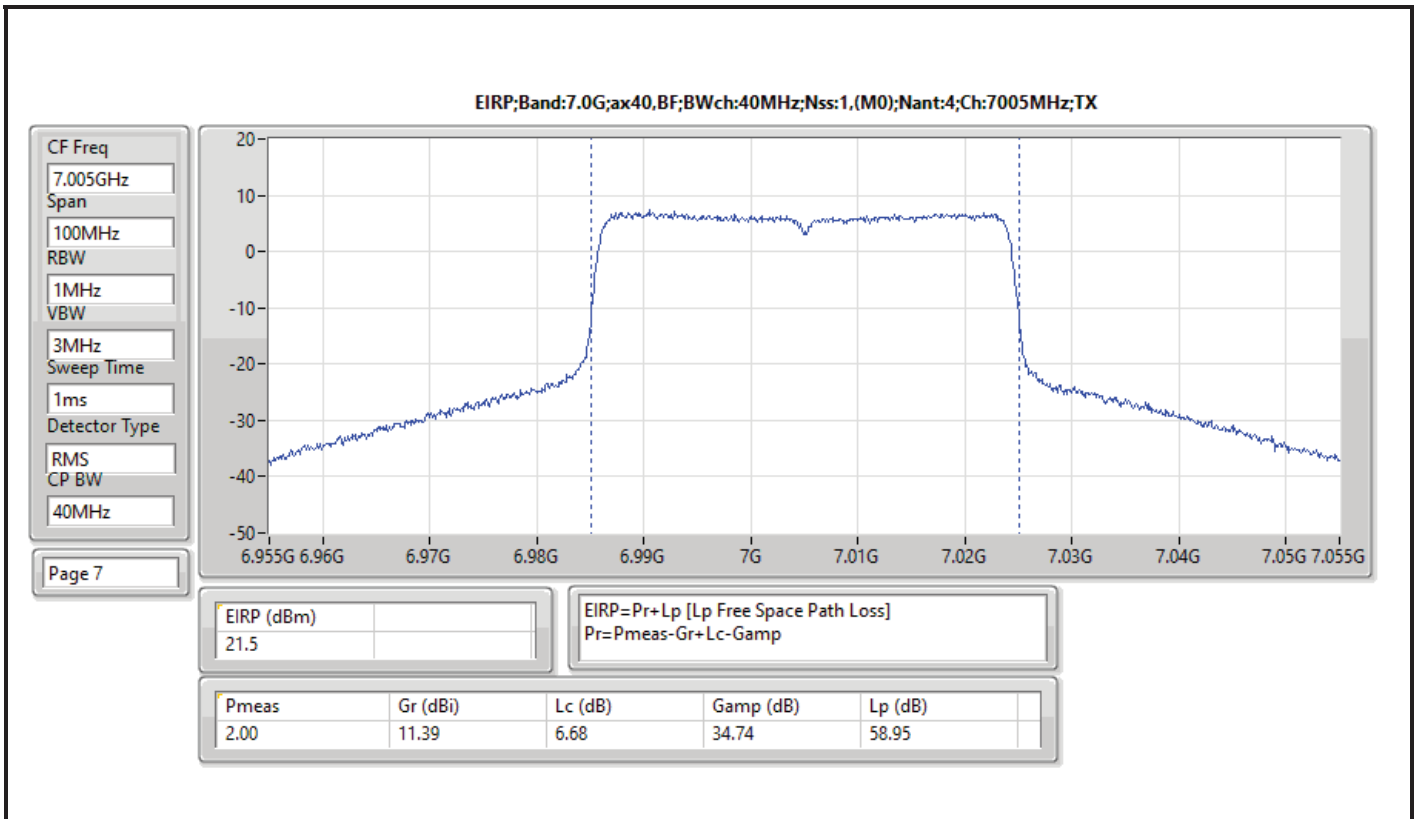

DG = Directional Gain; Port X = Port X output power

Summary

Mode	EIRP PD (dBm/RBW)
5.925-6.425GHz	-
802.11ax HEW20_Nss1,(MCS0)_4TX	4.81
802.11ax HEW20_Nss4,(MCS0)_4TX	4.74
802.11ax HEW40_Nss1,(MCS0)_4TX	4.97
802.11ax HEW40_Nss4,(MCS0)_4TX	4.91
802.11ax HEW80_Nss1,(MCS0)_4TX	4.90
802.11ax HEW80_Nss4,(MCS0)_4TX	4.99
802.11ax HEW160_Nss1,(MCS0)_4TX	4.76
802.11ax HEW160_Nss4,(MCS0)_4TX	4.82
6.425-6.525GHz	-
802.11ax HEW20_Nss1,(MCS0)_4TX	4.57
802.11ax HEW20_Nss4,(MCS0)_4TX	4.78
802.11ax HEW40_Nss1,(MCS0)_4TX	4.95
802.11ax HEW40_Nss4,(MCS0)_4TX	4.90
802.11ax HEW80_Nss1,(MCS0)_4TX	4.90
802.11ax HEW80_Nss4,(MCS0)_4TX	4.99
802.11ax HEW160_Nss1,(MCS0)_4TX	4.63
802.11ax HEW160_Nss4,(MCS0)_4TX	4.55
6.525-6.875GHz	-
802.11ax HEW20_Nss1,(MCS0)_4TX	4.89
802.11ax HEW20_Nss4,(MCS0)_4TX	4.99
802.11ax HEW40_Nss1,(MCS0)_4TX	4.73
802.11ax HEW40_Nss4,(MCS0)_4TX	4.92
802.11ax HEW80_Nss1,(MCS0)_4TX	4.79
802.11ax HEW80_Nss4,(MCS0)_4TX	4.77
802.11ax HEW160_Nss1,(MCS0)_4TX	4.69
802.11ax HEW160_Nss4,(MCS0)_4TX	4.91
6.875-7.125GHz	-
802.11ax HEW20_Nss1,(MCS0)_4TX	4.89
802.11ax HEW20_Nss4,(MCS0)_4TX	4.72
802.11ax HEW40_Nss1,(MCS0)_4TX	4.96
802.11ax HEW40_Nss4,(MCS0)_4TX	4.90
802.11ax HEW80_Nss1,(MCS0)_4TX	4.82
802.11ax HEW80_Nss4,(MCS0)_4TX	4.83
802.11ax HEW160_Nss1,(MCS0)_4TX	4.56
802.11ax HEW160_Nss4,(MCS0)_4TX	3.85