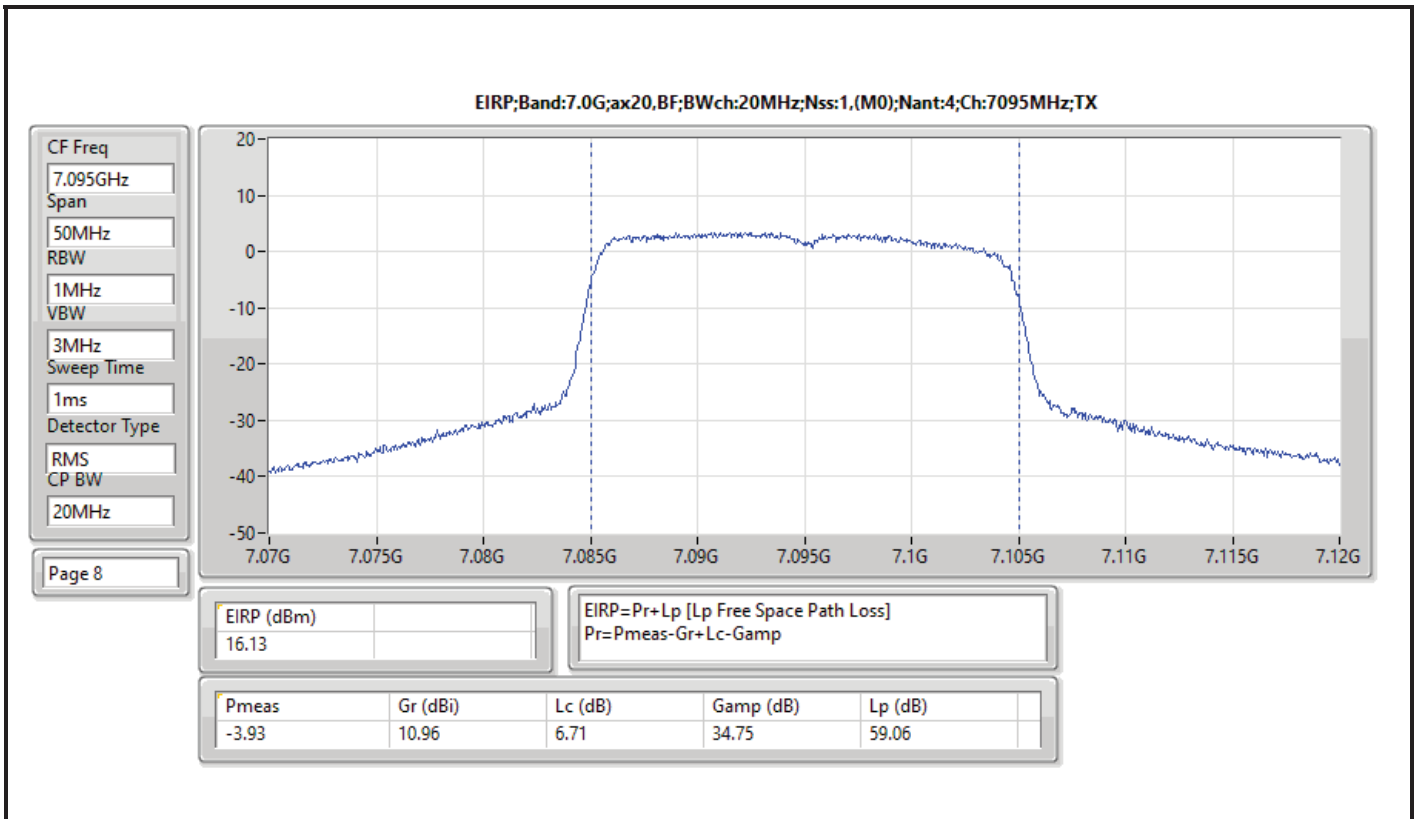

DG = Directional Gain; Port X = Port X output power

Summary

Mode	EIRP PD (dBm/RBW)
5.925-6.425GHz	-
802.11ax HEW20_Nss1,(MCS0)_4TX	4.81
802.11ax HEW20_Nss4,(MCS0)_4TX	4.74
802.11ax HEW40_Nss1,(MCS0)_4TX	4.97
802.11ax HEW40_Nss4,(MCS0)_4TX	4.91
802.11ax HEW80_Nss1,(MCS0)_4TX	4.90
802.11ax HEW80_Nss4,(MCS0)_4TX	4.99
802.11ax HEW160_Nss1,(MCS0)_4TX	4.76
802.11ax HEW160_Nss4,(MCS0)_4TX	4.82
6.425-6.525GHz	-
802.11ax HEW20_Nss1,(MCS0)_4TX	4.57
802.11ax HEW20_Nss4,(MCS0)_4TX	4.78
802.11ax HEW40_Nss1,(MCS0)_4TX	4.95
802.11ax HEW40_Nss4,(MCS0)_4TX	4.90
802.11ax HEW80_Nss1,(MCS0)_4TX	4.90
802.11ax HEW80_Nss4,(MCS0)_4TX	4.99
802.11ax HEW160_Nss1,(MCS0)_4TX	4.63
802.11ax HEW160_Nss4,(MCS0)_4TX	4.55
6.525-6.875GHz	-
802.11ax HEW20_Nss1,(MCS0)_4TX	4.89
802.11ax HEW20_Nss4,(MCS0)_4TX	4.99
802.11ax HEW40_Nss1,(MCS0)_4TX	4.73
802.11ax HEW40_Nss4,(MCS0)_4TX	4.92
802.11ax HEW80_Nss1,(MCS0)_4TX	4.79
802.11ax HEW80_Nss4,(MCS0)_4TX	4.77
802.11ax HEW160_Nss1,(MCS0)_4TX	4.69
802.11ax HEW160_Nss4,(MCS0)_4TX	4.91
6.875-7.125GHz	-
802.11ax HEW20_Nss1,(MCS0)_4TX	4.89
802.11ax HEW20_Nss4,(MCS0)_4TX	4.72
802.11ax HEW40_Nss1,(MCS0)_4TX	4.96
802.11ax HEW40_Nss4,(MCS0)_4TX	4.90
802.11ax HEW80_Nss1,(MCS0)_4TX	4.82
802.11ax HEW80_Nss4,(MCS0)_4TX	4.83
802.11ax HEW160_Nss1,(MCS0)_4TX	4.56
802.11ax HEW160_Nss4,(MCS0)_4TX	3.85