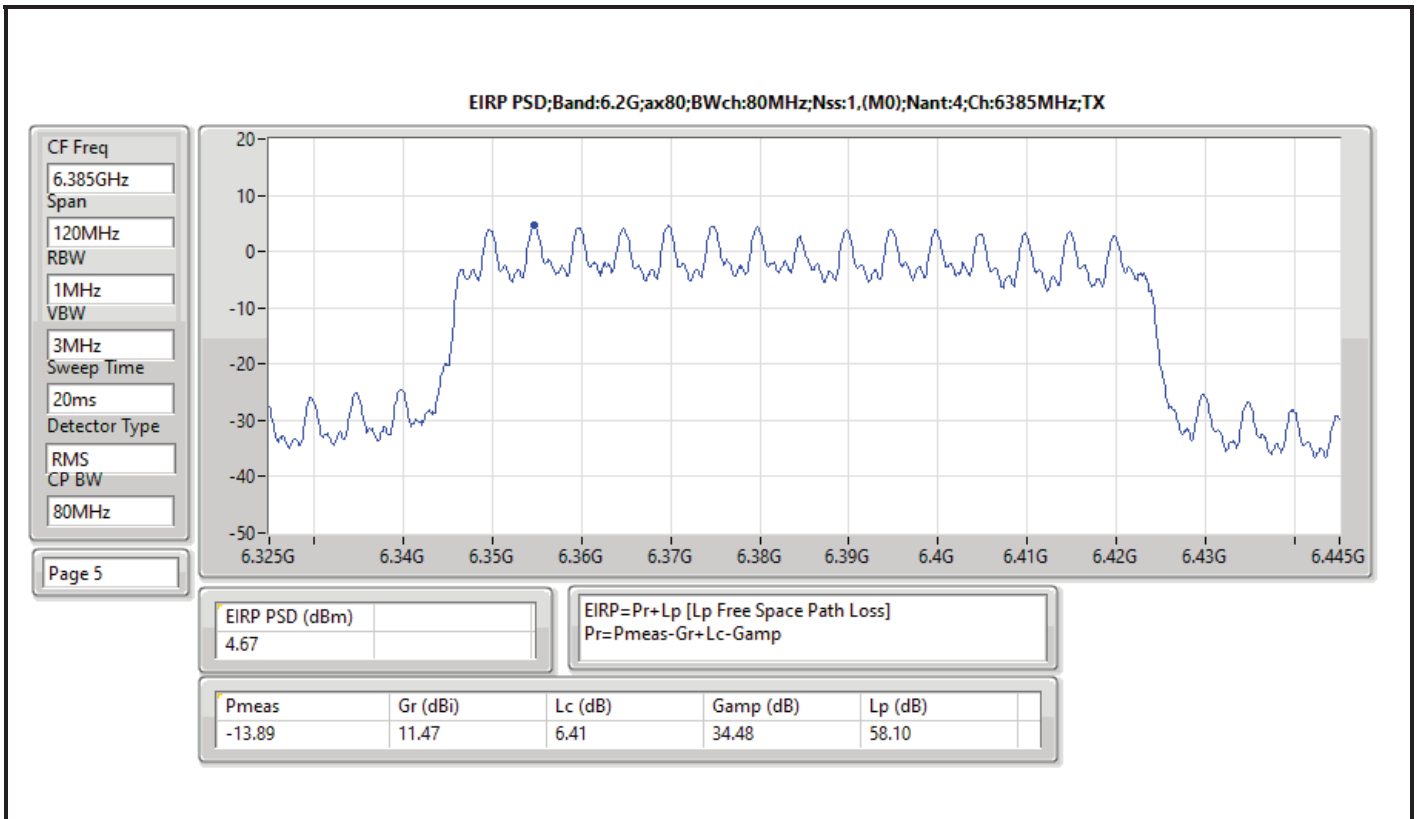

DG = Directional Gain; RBW = 500kHz for 5.725-5.85GHz band / 1MHz for other band;
 PD = trace bin-by-bin of each transmits port summing can be performed maximum power density; Port X = Port X Power Density;