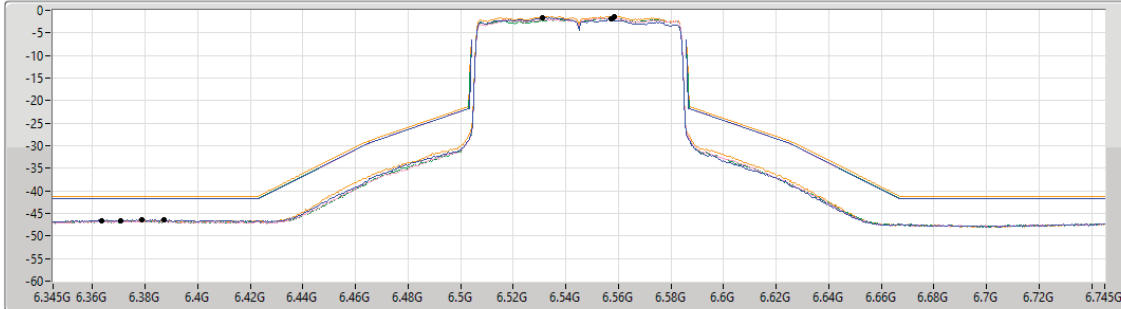

6.425-6.525GHz_802.11ax HEW80-BF_Nss1,(MCS0)_4TX
6545MHz_TX

MASK

07/10/2022

CF Freq
6.545GHz
Span
400MHz
RBW
1MHz
VBW
3MHz
Sweep Time
20ms
Detector Type
RMS

Port 1
Port 2
Port 3
Port 4

Ref(Hz)	Ref(dBm)	Freq(Hz)	Level(dBm)	Limit(dBm)	Margin(dB)	Port
6.53101G	-1.69	6.3874G	-46.40	-41.69	-4.71	1
6.55819G	-1.73	6.3706G	-46.69	-41.73	-4.96	2
6.55739G	-1.78	6.3634G	-46.65	-41.78	-4.87	3
6.55859G	-1.31	6.3786G	-46.50	-41.31	-5.19	4

6.525-6.875GHz_802.11ax HEW80-BF_Nss1,(MCS0)_4TX
6625MHz_TX

MASK

07/10/2022

CF Freq
6.625GHz
Span
400MHz
RBW
1MHz
VBW
3MHz
Sweep Time
20ms
Detector Type
RMS