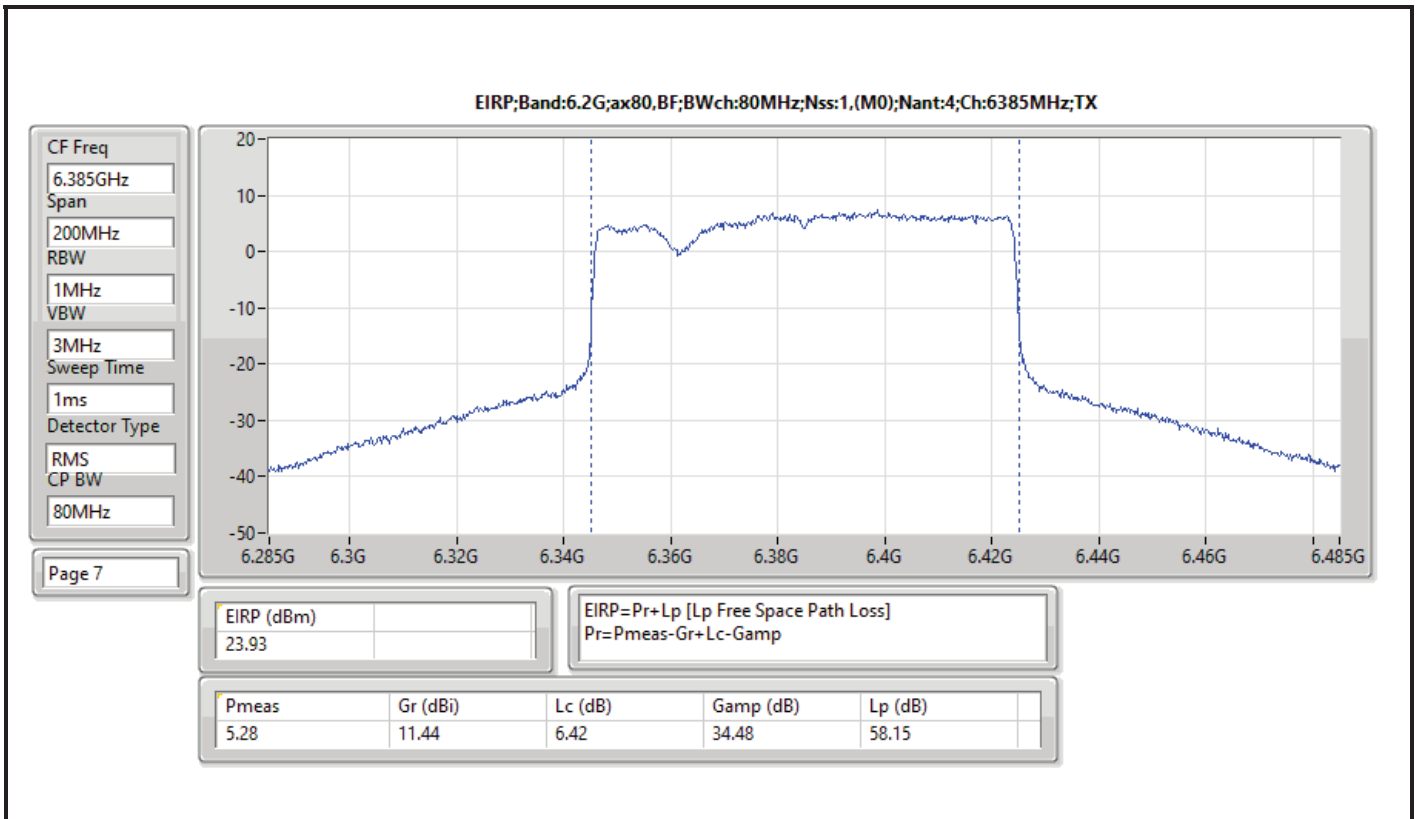

DG = Directional Gain; Port X = Port X output power

Summary

Mode	EIRP PD (dBm/RBW)
5.925-6.425GHz	-
802.11ax HEW20_Nss1,(MCS0)_4TX	4.81
802.11ax HEW20_Nss4,(MCS0)_4TX	4.74
802.11ax HEW40_Nss1,(MCS0)_4TX	4.97
802.11ax HEW40_Nss4,(MCS0)_4TX	4.91
802.11ax HEW80_Nss1,(MCS0)_4TX	4.90
802.11ax HEW80_Nss4,(MCS0)_4TX	4.99
802.11ax HEW160_Nss1,(MCS0)_4TX	4.76
802.11ax HEW160_Nss4,(MCS0)_4TX	4.82
6.425-6.525GHz	-
802.11ax HEW20_Nss1,(MCS0)_4TX	4.57
802.11ax HEW20_Nss4,(MCS0)_4TX	4.78
802.11ax HEW40_Nss1,(MCS0)_4TX	4.95
802.11ax HEW40_Nss4,(MCS0)_4TX	4.90
802.11ax HEW80_Nss1,(MCS0)_4TX	4.90
802.11ax HEW80_Nss4,(MCS0)_4TX	4.99
802.11ax HEW160_Nss1,(MCS0)_4TX	4.63
802.11ax HEW160_Nss4,(MCS0)_4TX	4.55
6.525-6.875GHz	-
802.11ax HEW20_Nss1,(MCS0)_4TX	4.89
802.11ax HEW20_Nss4,(MCS0)_4TX	4.99
802.11ax HEW40_Nss1,(MCS0)_4TX	4.73
802.11ax HEW40_Nss4,(MCS0)_4TX	4.92
802.11ax HEW80_Nss1,(MCS0)_4TX	4.79
802.11ax HEW80_Nss4,(MCS0)_4TX	4.77
802.11ax HEW160_Nss1,(MCS0)_4TX	4.69
802.11ax HEW160_Nss4,(MCS0)_4TX	4.91
6.875-7.125GHz	-
802.11ax HEW20_Nss1,(MCS0)_4TX	4.89
802.11ax HEW20_Nss4,(MCS0)_4TX	4.72
802.11ax HEW40_Nss1,(MCS0)_4TX	4.96
802.11ax HEW40_Nss4,(MCS0)_4TX	4.90
802.11ax HEW80_Nss1,(MCS0)_4TX	4.82
802.11ax HEW80_Nss4,(MCS0)_4TX	4.83
802.11ax HEW160_Nss1,(MCS0)_4TX	4.56
802.11ax HEW160_Nss4,(MCS0)_4TX	3.85