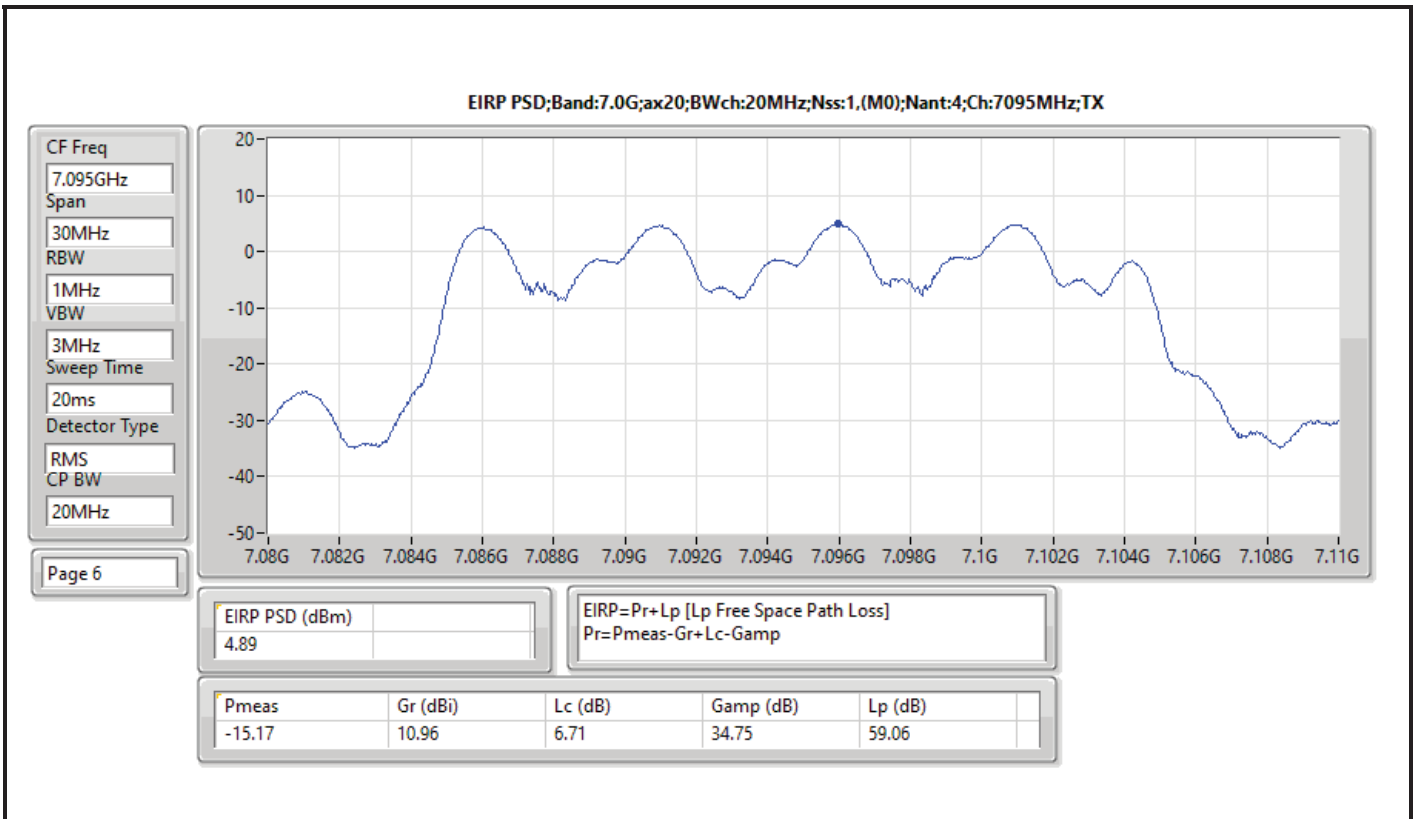

DG = Directional Gain; RBW = 500kHz for 5.725-5.85GHz band / 1MHz for other band;
 PD = trace bin-by-bin of each transmits port summing can be performed maximum power density; Port X = Port X Power Density;