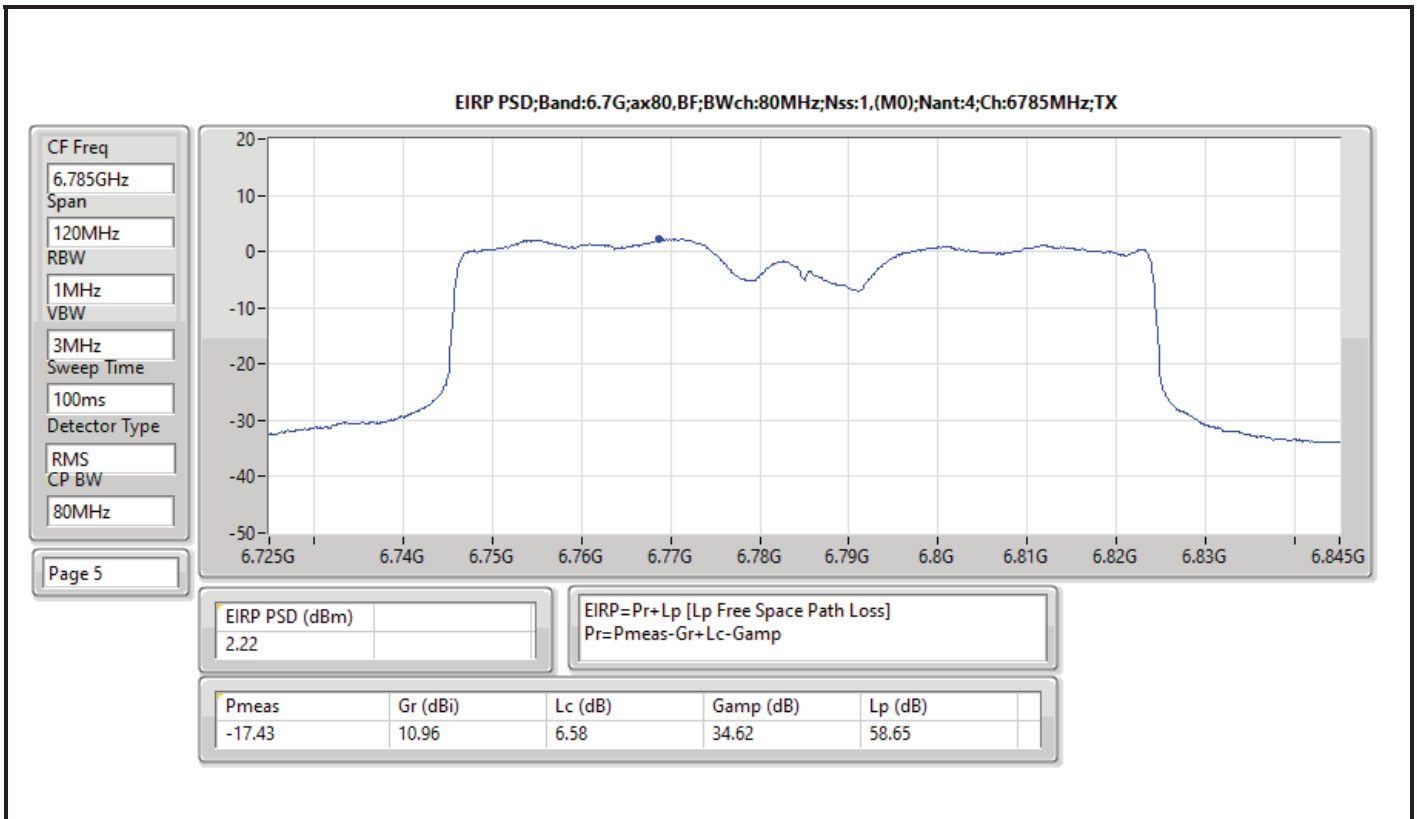

DG = Directional Gain; RBW = 500kHz for 5.725-5.85GHz band / 1MHz for other band;
 PD = trace bin-by-bin of each transmits port summing can be performed maximum power density; Port X = Port X Power Density;