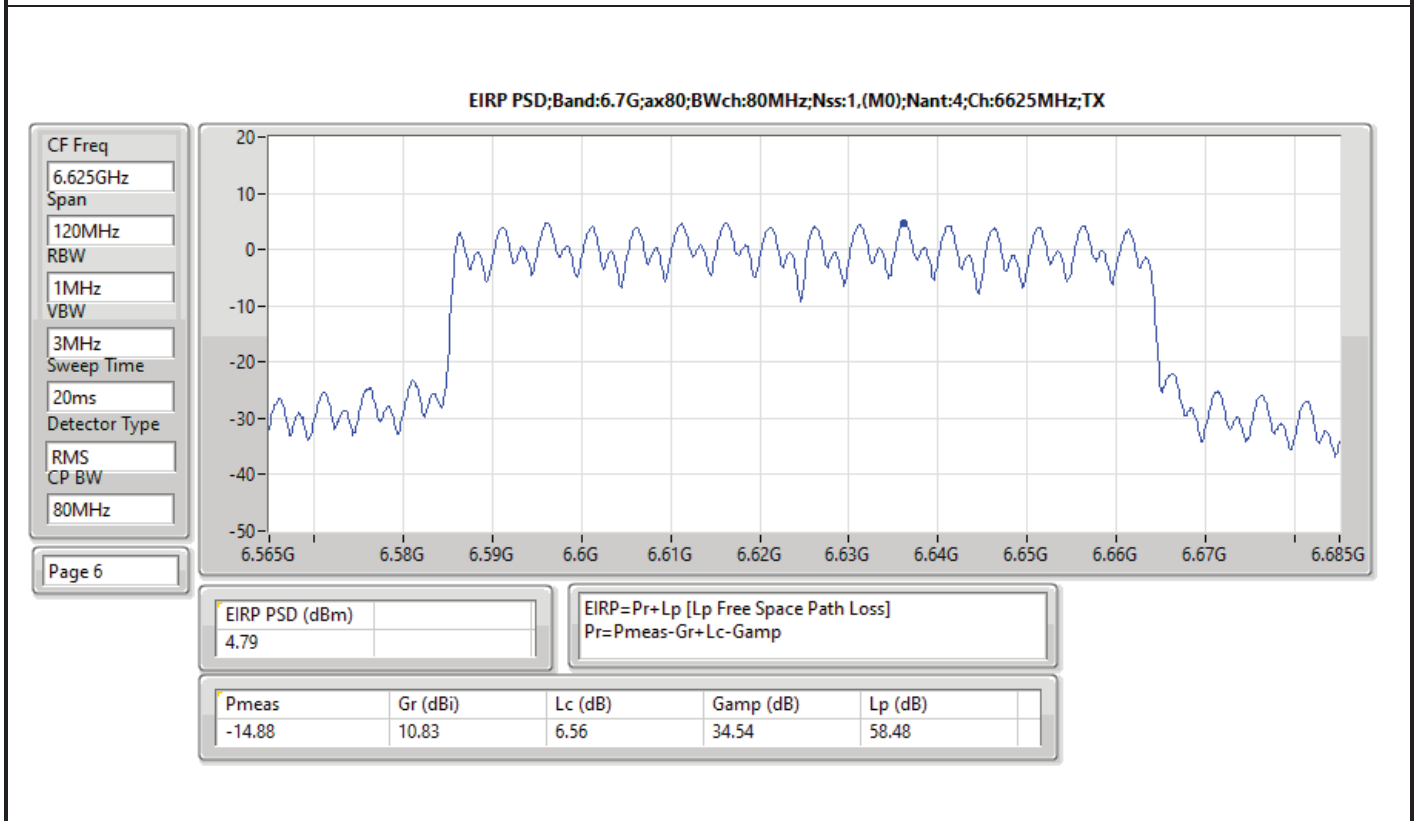

DG = Directional Gain; RBW = 500kHz for 5.725-5.85GHz band / 1MHz for other band;
 PD = trace bin-by-bin of each transmits port summing can be performed maximum power density; Port X = Port X Power Density;