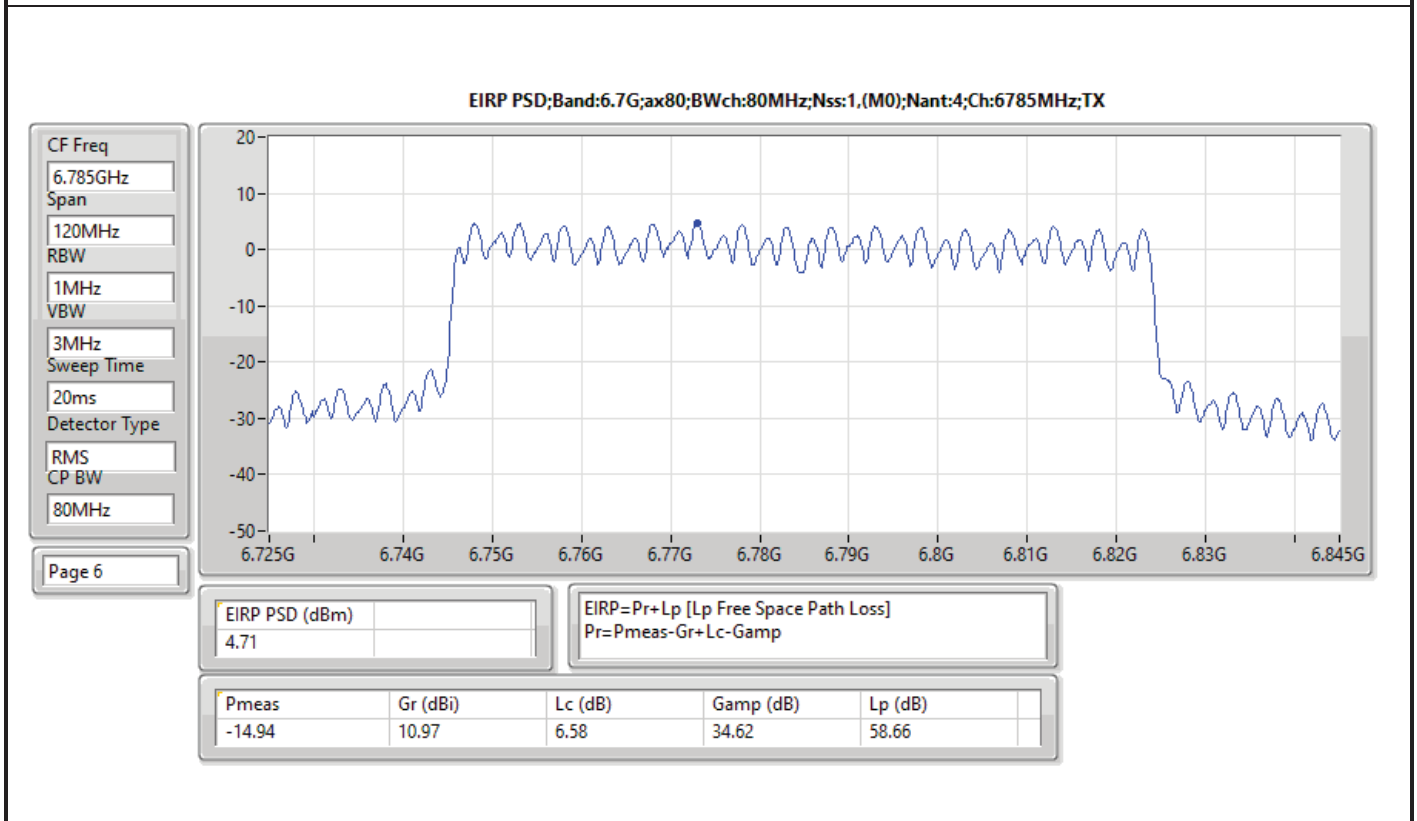

DG = Directional Gain; RBW = 500kHz for 5.725-5.85GHz band / 1MHz for other band;
 PD = trace bin-by-bin of each transmits port summing can be performed maximum power density; Port X = Port X Power Density;