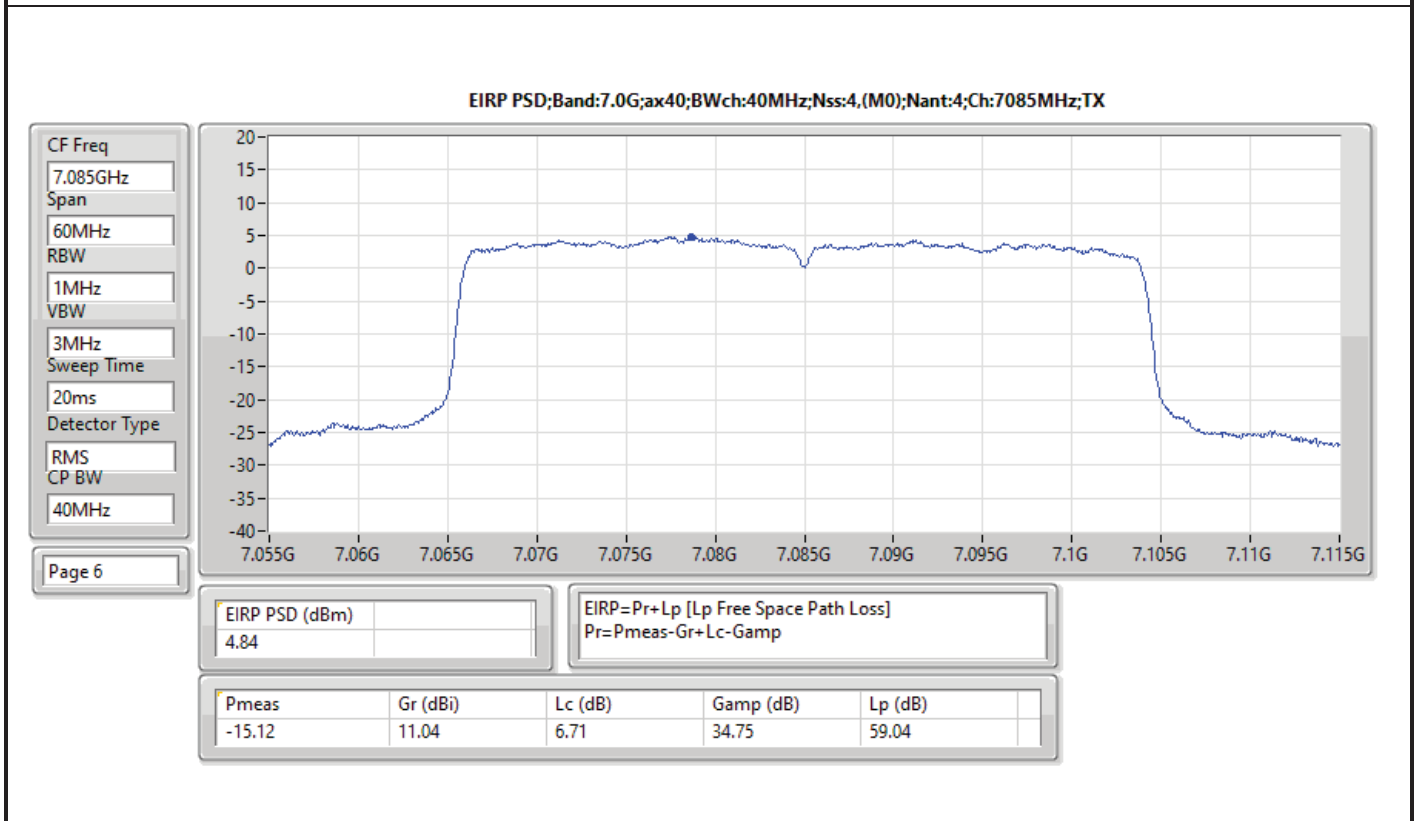

DG = Directional Gain; RBW = 500kHz for 5.725-5.85GHz band / 1MHz for other band;
 PD = trace bin-by-bin of each transmits port summing can be performed maximum power density; Port X = Port X Power Density;