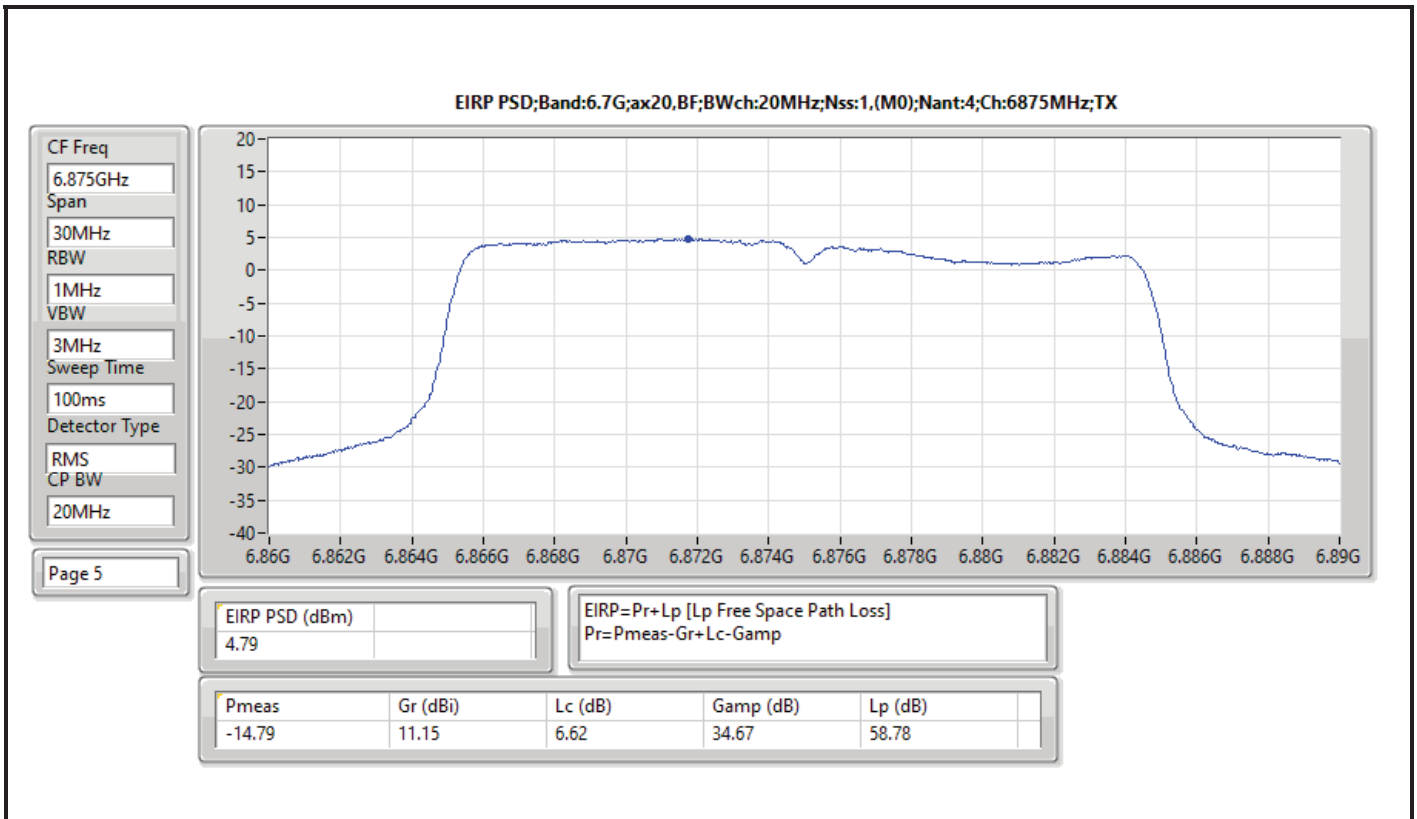

DG = Directional Gain; RBW = 500kHz for 5.725-5.85GHz band / 1MHz for other band;
 PD = trace bin-by-bin of each transmits port summing can be performed maximum power density; Port X = Port X Power Density;