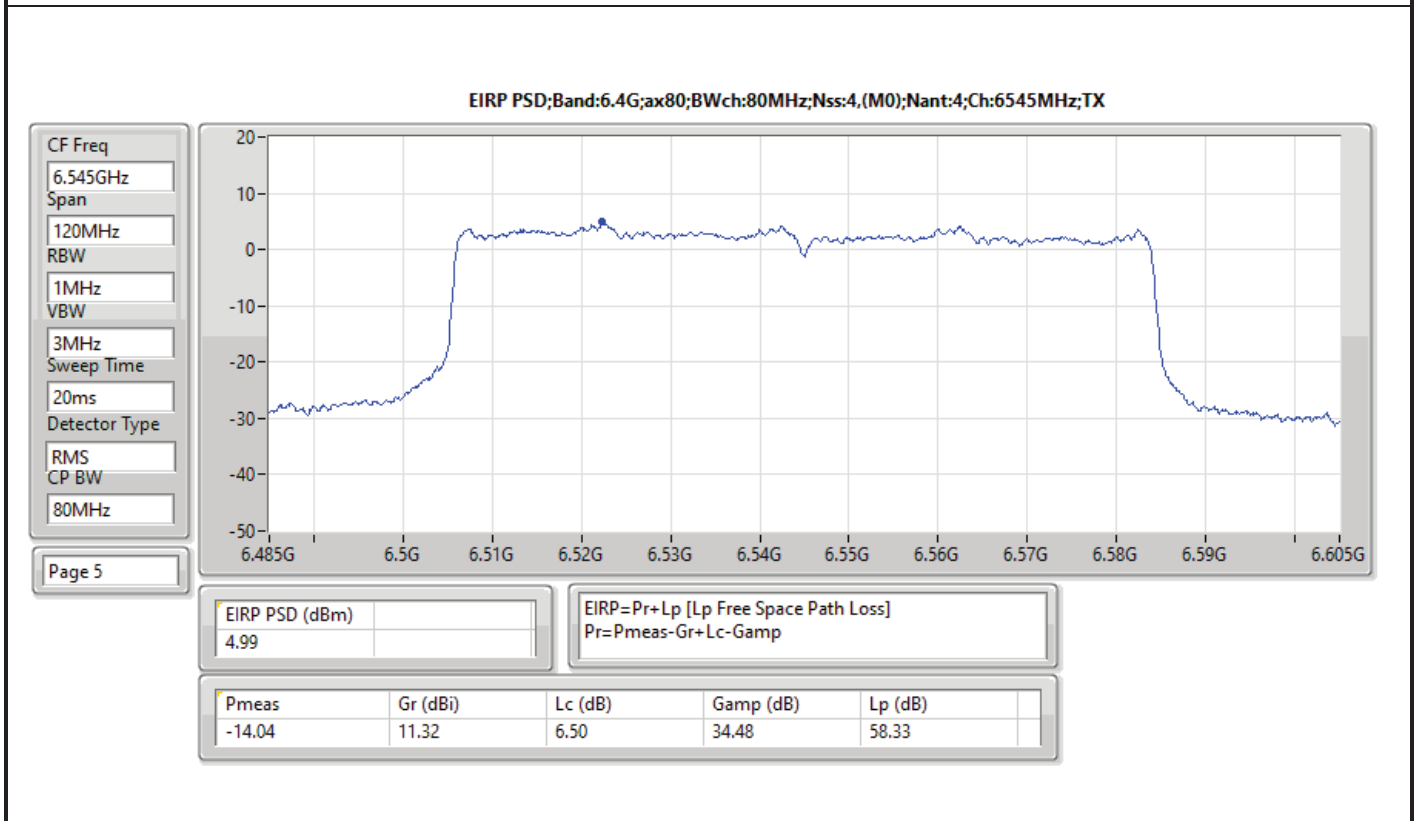

DG = Directional Gain; RBW = 500kHz for 5.725-5.85GHz band / 1MHz for other band;
 PD = trace bin-by-bin of each transmits port summing can be performed maximum power density; Port X = Port X Power Density;