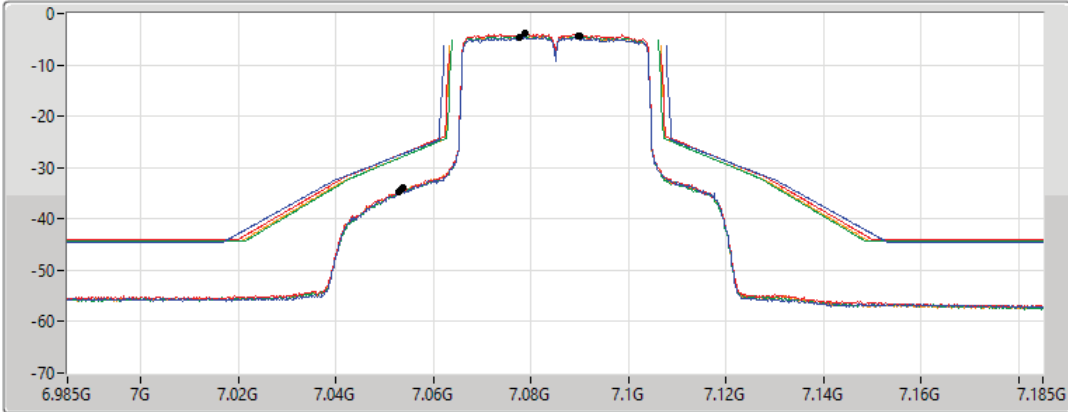

6.875-7.125GHz_802.11ax HEW40_Nss1,(MCS0)_4TX

MASK

7085MHz_TX

30/09/2022

CF Freq
7.085GHz

Span
200MHz

RBW
500kHz

VBW
2MHz

Sweep Time
20ms

Detector Type
RMS

Port 1

Port 2

Port 3

Port 4

Ref(Hz)	Ref(dBm)	Freq(Hz)	Level(dBm)	Limit(dBm)	Margin(dB)	Port
7.07761G	-4.55	7.0532G	-34.50	-27.53	-6.97	1
7.07881G	-3.89	7.0538G	-33.83	-27.23	-6.60	2
7.0898G	-4.24	7.053G	-34.80	-28.15	-6.65	3
7.09G	-4.42	7.0536G	-34.21	-27.89	-6.32	4

5.925-6.425GHz_802.11ax HEW40_Nss4,(MCS0)_4TX

MASK