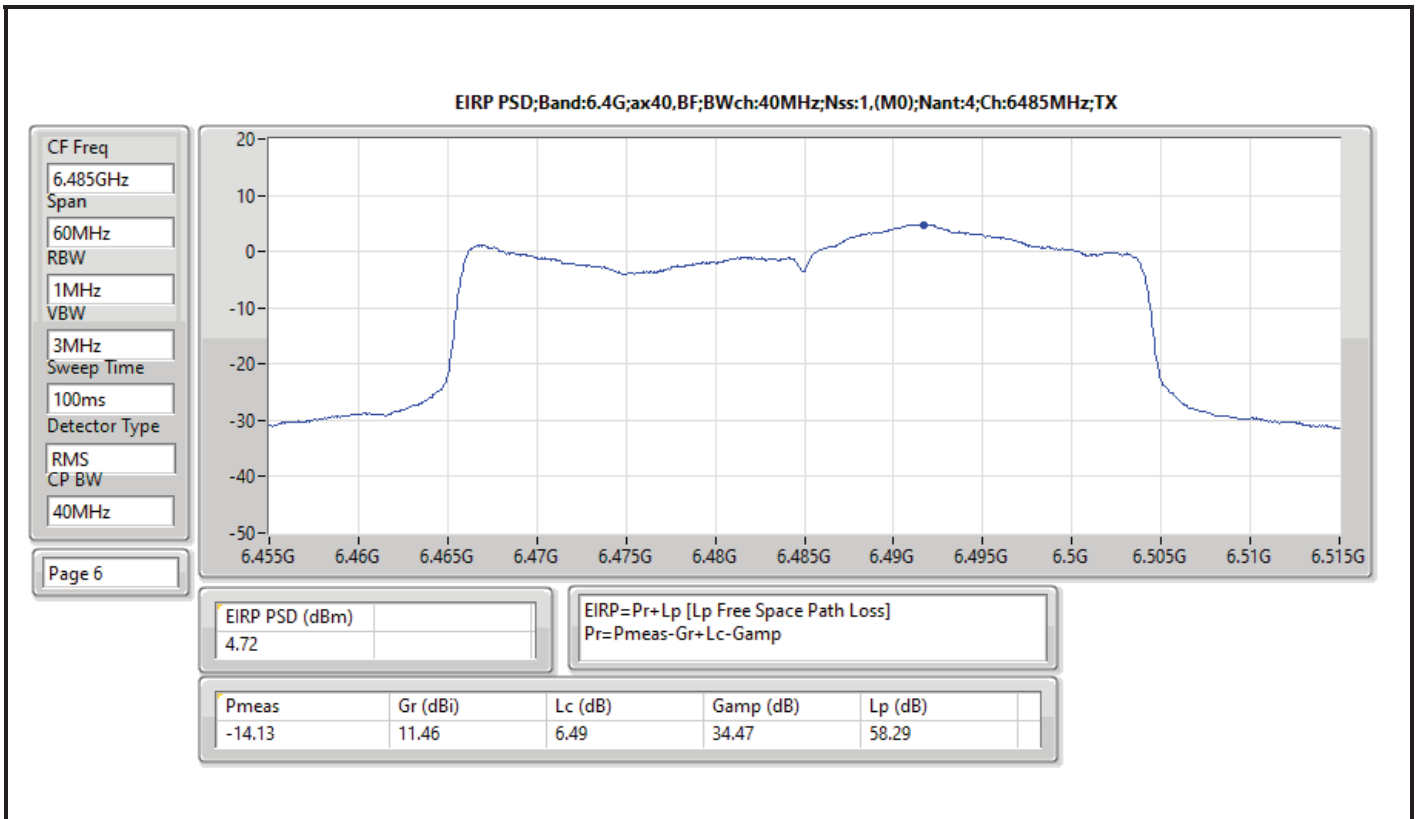

DG = Directional Gain; RBW = 500kHz for 5.725-5.85GHz band / 1MHz for other band;
 PD = trace bin-by-bin of each transmits port summing can be performed maximum power density; Port X = Port X Power Density;