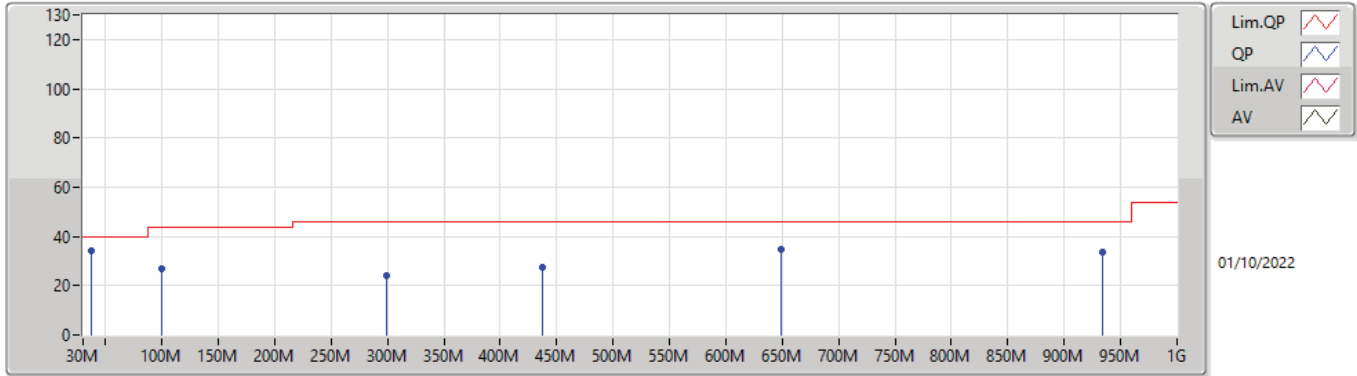

5.925-6.425GHz_802.11ax HEW160_Nss1,(MCS0)_4TX

6185MHz_Adapter

Type	Freq (Hz)	Level (dBuV/m)	Limit (dBuV/m)	Margin (dB)	Factor (dB)	Dist (m)	Condition	Azimuth (°)	Height (m)	Raw (dBuV)	AF (dB)	CL (dB)	PA (dB)
PK	37.76M	33.94	40.00	-6.06	-16.84	3	Vertical	360	1.00	50.78	19.73	0.56	37.13
PK	99.84M	26.69	43.50	-16.81	-20.47	3	Vertical	360	1.00	47.16	15.21	0.96	36.64
PK	299.66M	24.23	46.00	-21.77	-16.34	3	Vertical	360	1.00	40.57	18.36	1.71	36.41
PK	437.4M	27.44	46.00	-18.56	-12.47	3	Vertical	360	1.00	39.91	22.00	2.14	36.61
PK	648.86M	34.91	46.00	-11.09	-8.69	3	Vertical	360	1.00	43.60	25.61	2.87	37.17
PK	934.04M	33.44	46.00	-12.56	-4.84	3	Vertical	360	1.00	38.28	29.25	3.34	37.43