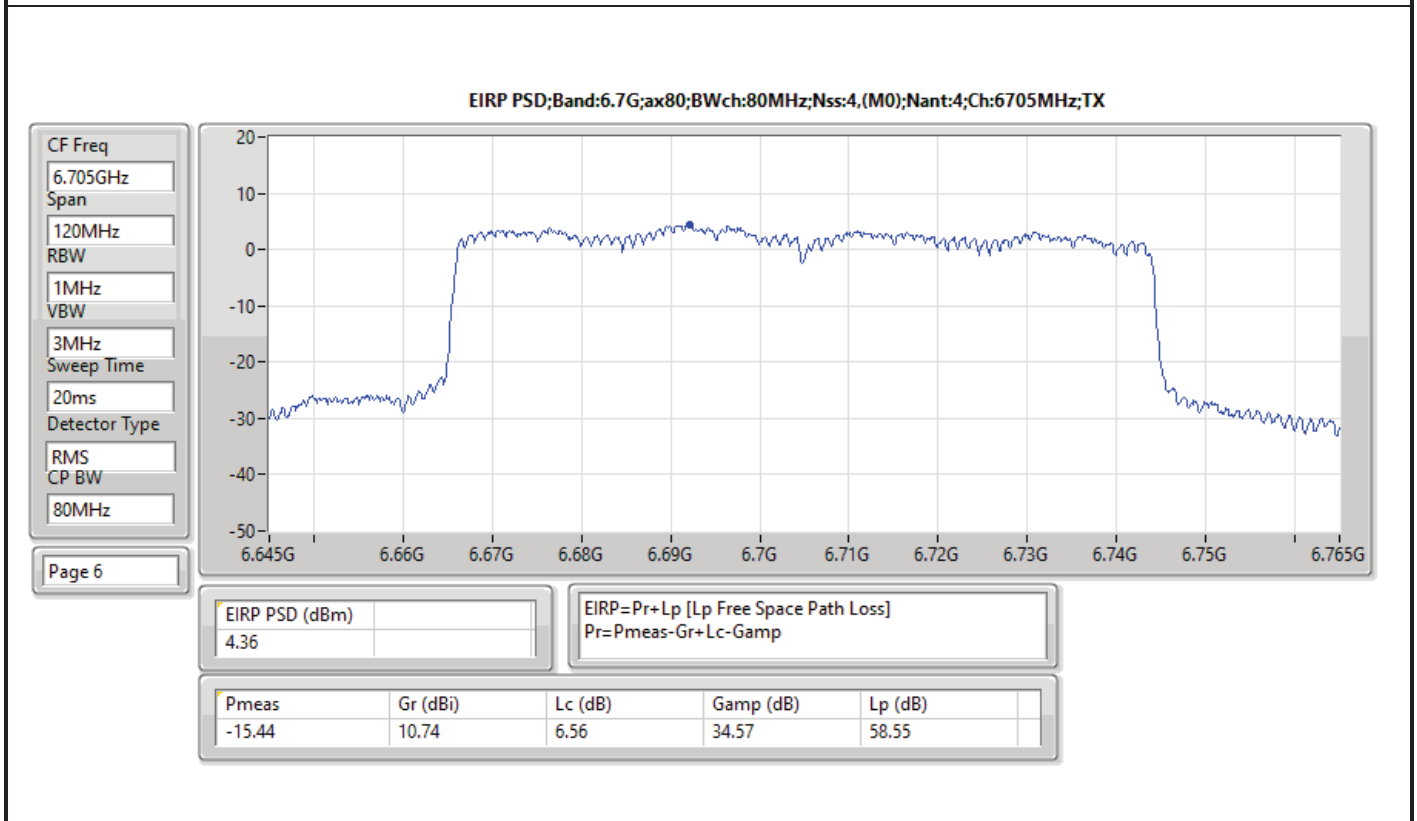

DG = Directional Gain; RBW = 500kHz for 5.725-5.85GHz band / 1MHz for other band;
 PD = trace bin-by-bin of each transmits port summing can be performed maximum power density; Port X = Port X Power Density;