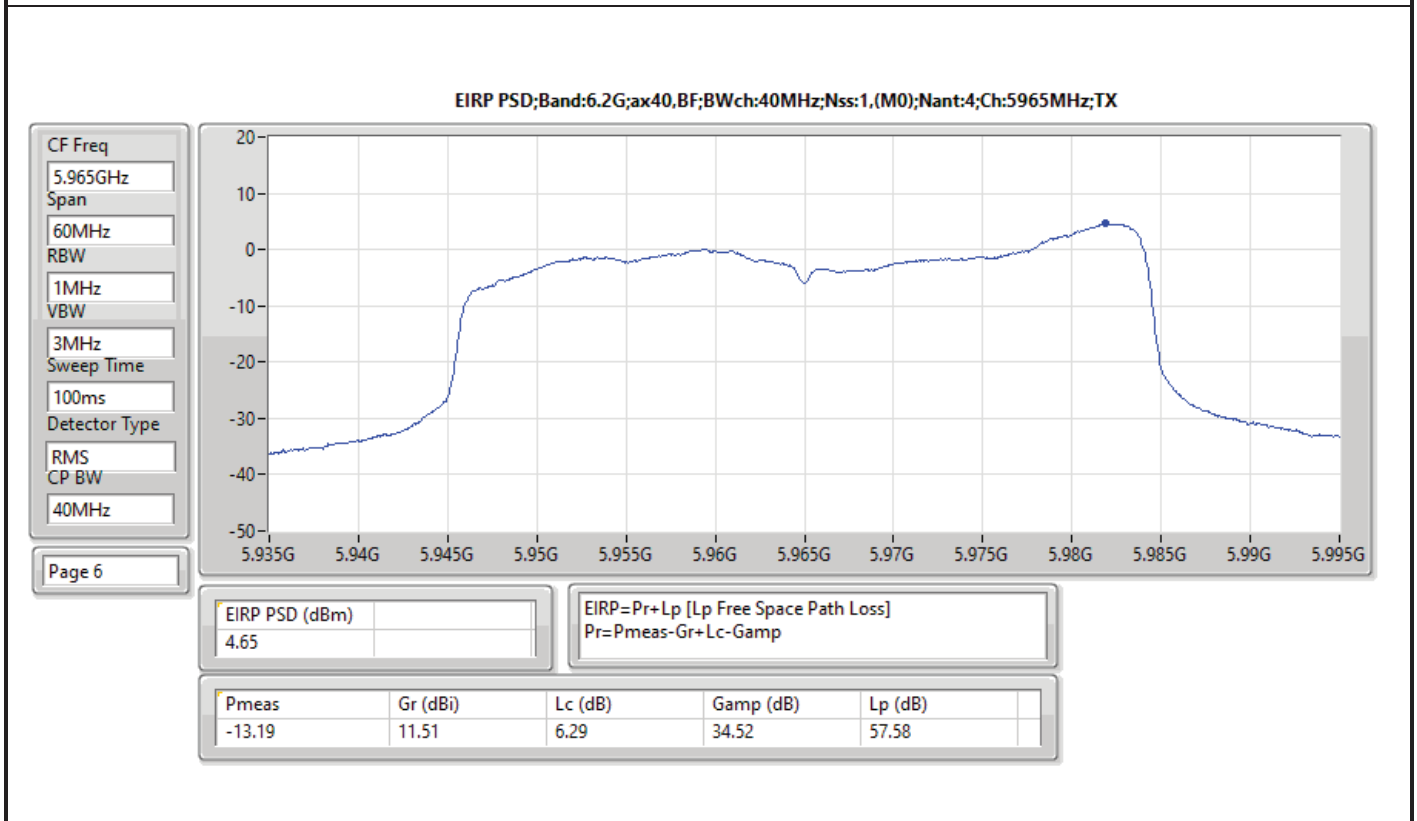

DG = Directional Gain; RBW = 500kHz for 5.725-5.85GHz band / 1MHz for other band;
 PD = trace bin-by-bin of each transmits port summing can be performed maximum power density; Port X = Port X Power Density;