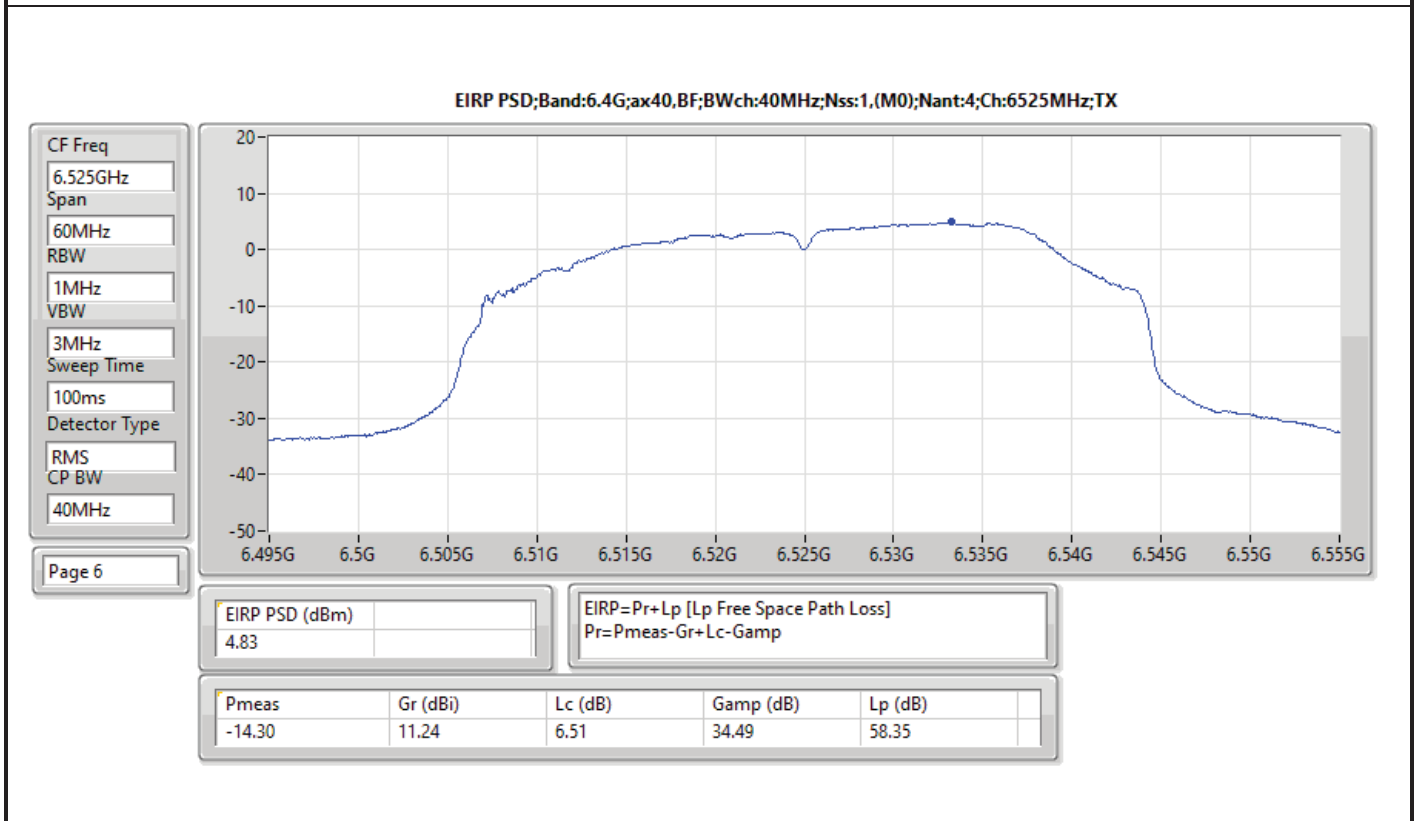

DG = Directional Gain; RBW = 500kHz for 5.725-5.85GHz band / 1MHz for other band;
 PD = trace bin-by-bin of each transmits port summing can be performed maximum power density; Port X = Port X Power Density;