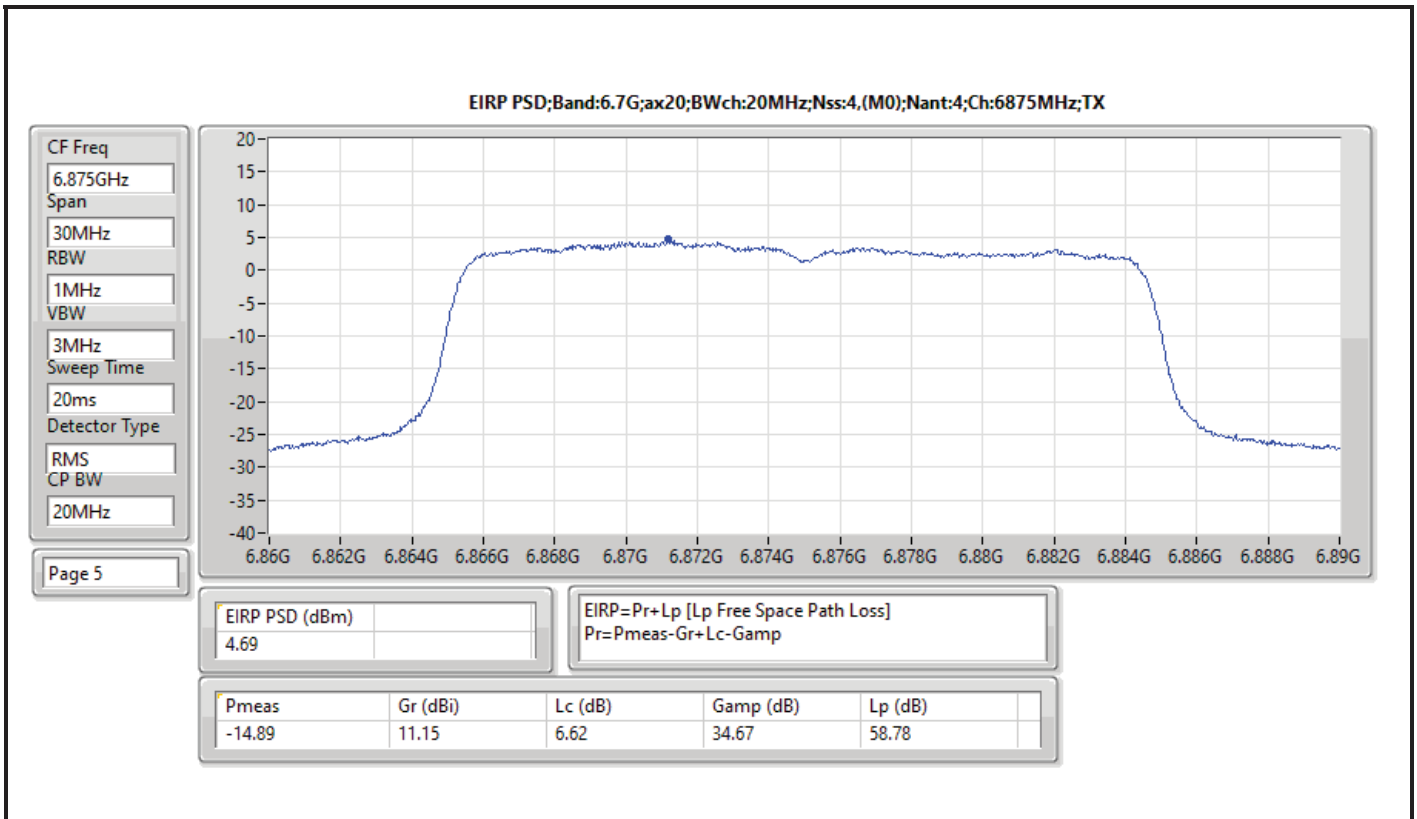

DG = Directional Gain; RBW = 500kHz for 5.725-5.85GHz band / 1MHz for other band;
 PD = trace bin-by-bin of each transmits port summing can be performed maximum power density; Port X = Port X Power Density;