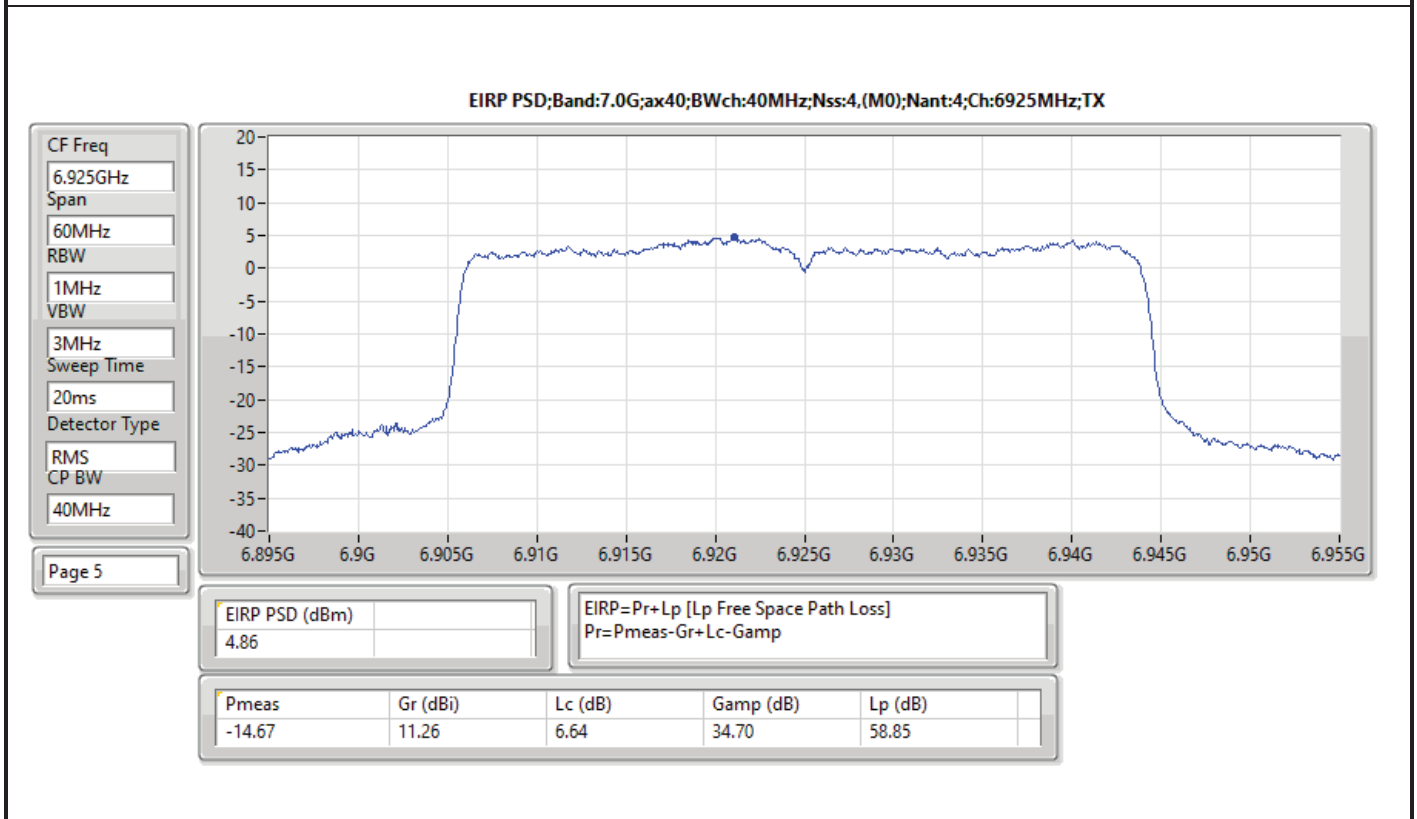

DG = Directional Gain; RBW = 500kHz for 5.725-5.85GHz band / 1MHz for other band;
 PD = trace bin-by-bin of each transmits port summing can be performed maximum power density; Port X = Port X Power Density;