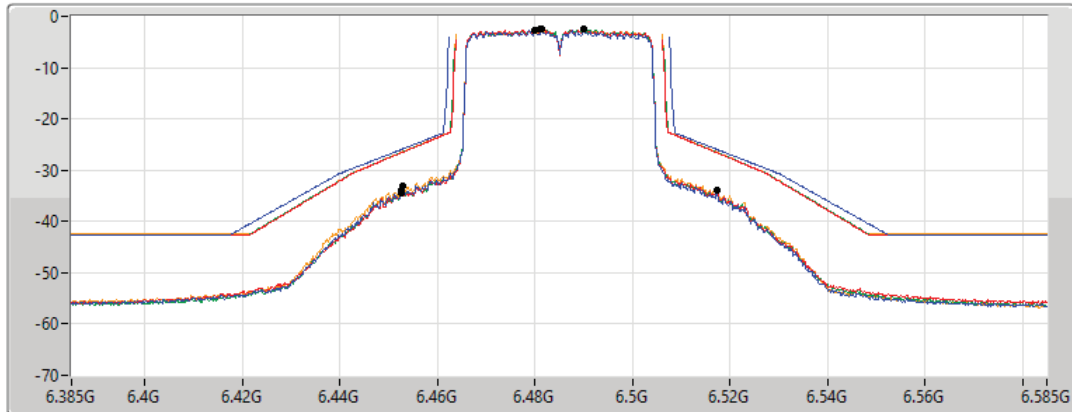

6485MHz_TX

30/09/2022

CF Freq
6.485GHz

Span
200MHz

RBW
500kHz

VBW
2MHz

Sweep Time
20ms

Detector Type
RMS

Port 1

Port 2

Port 3

Port 4

Ref(Hz)	Ref(dBm)	Freq(Hz)	Level(dBm)	Limit(dBm)	Margin(dB)	Port
6.48G	-2.68	6.4526G	-33.89	-25.98	-7.91	1
6.4814G	-2.52	6.5174G	-33.97	-26.63	-7.34	2
6.4812G	-2.56	6.4526G	-34.36	-26.59	-7.77	3
6.49G	-2.47	6.4528G	-33.19	-26.46	-6.73	4