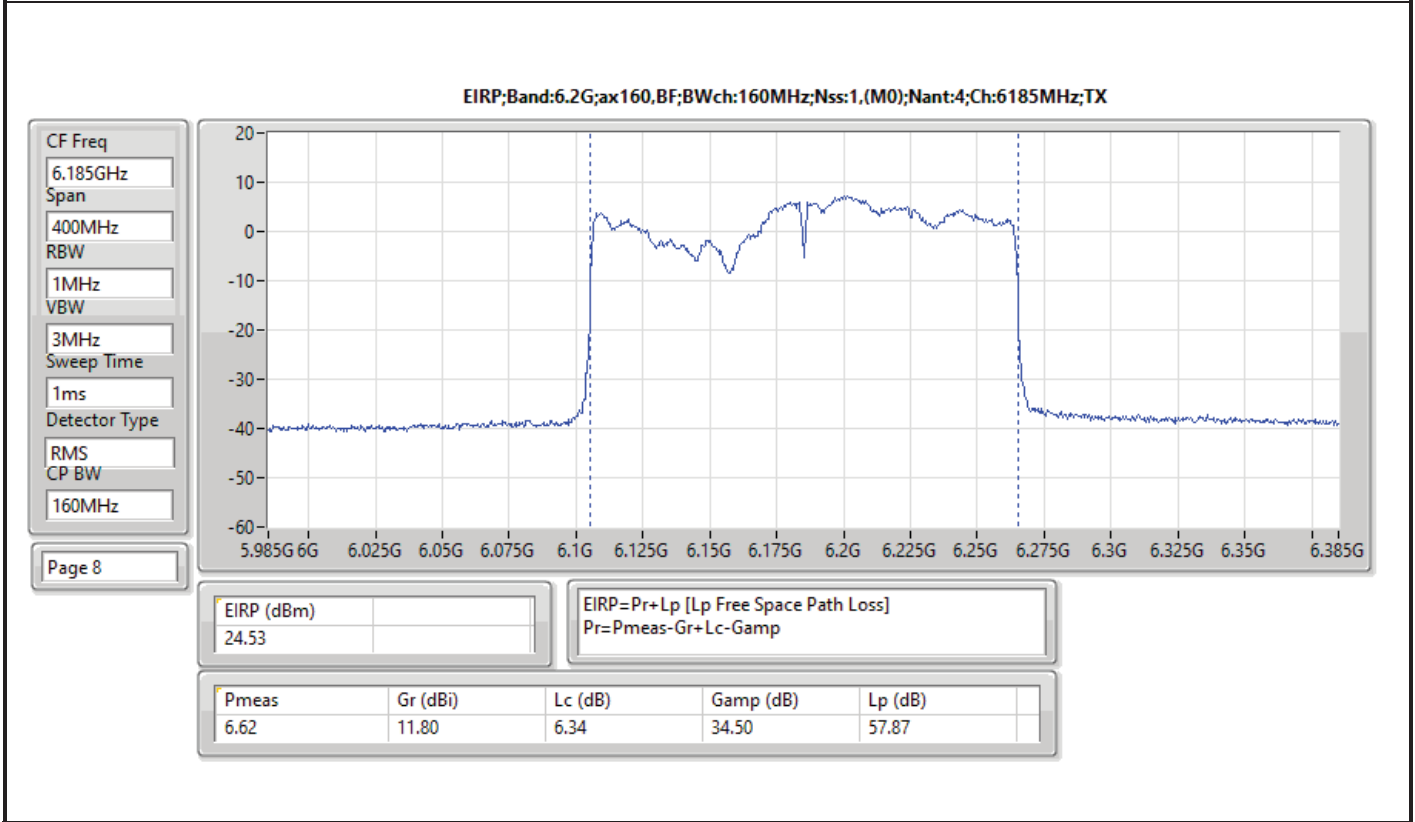

DG = Directional Gain; Port X = Port X output power

Summary

Mode	EIRP PD (dBm/RBW)
5.925-6.425GHz	-
802.11ax HEW20_Nss1,(MCS0)_4TX	4.81
802.11ax HEW20_Nss4,(MCS0)_4TX	4.74
802.11ax HEW40_Nss1,(MCS0)_4TX	4.97
802.11ax HEW40_Nss4,(MCS0)_4TX	4.91
802.11ax HEW80_Nss1,(MCS0)_4TX	4.90
802.11ax HEW80_Nss4,(MCS0)_4TX	4.99
802.11ax HEW160_Nss1,(MCS0)_4TX	4.76
802.11ax HEW160_Nss4,(MCS0)_4TX	4.82
6.425-6.525GHz	-
802.11ax HEW20_Nss1,(MCS0)_4TX	4.57
802.11ax HEW20_Nss4,(MCS0)_4TX	4.78
802.11ax HEW40_Nss1,(MCS0)_4TX	4.95
802.11ax HEW40_Nss4,(MCS0)_4TX	4.90
802.11ax HEW80_Nss1,(MCS0)_4TX	4.90
802.11ax HEW80_Nss4,(MCS0)_4TX	4.99
802.11ax HEW160_Nss1,(MCS0)_4TX	4.63
802.11ax HEW160_Nss4,(MCS0)_4TX	4.55
6.525-6.875GHz	-
802.11ax HEW20_Nss1,(MCS0)_4TX	4.89
802.11ax HEW20_Nss4,(MCS0)_4TX	4.99
802.11ax HEW40_Nss1,(MCS0)_4TX	4.73
802.11ax HEW40_Nss4,(MCS0)_4TX	4.92
802.11ax HEW80_Nss1,(MCS0)_4TX	4.79
802.11ax HEW80_Nss4,(MCS0)_4TX	4.77
802.11ax HEW160_Nss1,(MCS0)_4TX	4.69
802.11ax HEW160_Nss4,(MCS0)_4TX	4.91
6.875-7.125GHz	-
802.11ax HEW20_Nss1,(MCS0)_4TX	4.89
802.11ax HEW20_Nss4,(MCS0)_4TX	4.72
802.11ax HEW40_Nss1,(MCS0)_4TX	4.96
802.11ax HEW40_Nss4,(MCS0)_4TX	4.90
802.11ax HEW80_Nss1,(MCS0)_4TX	4.82
802.11ax HEW80_Nss4,(MCS0)_4TX	4.83
802.11ax HEW160_Nss1,(MCS0)_4TX	4.56
802.11ax HEW160_Nss4,(MCS0)_4TX	3.85