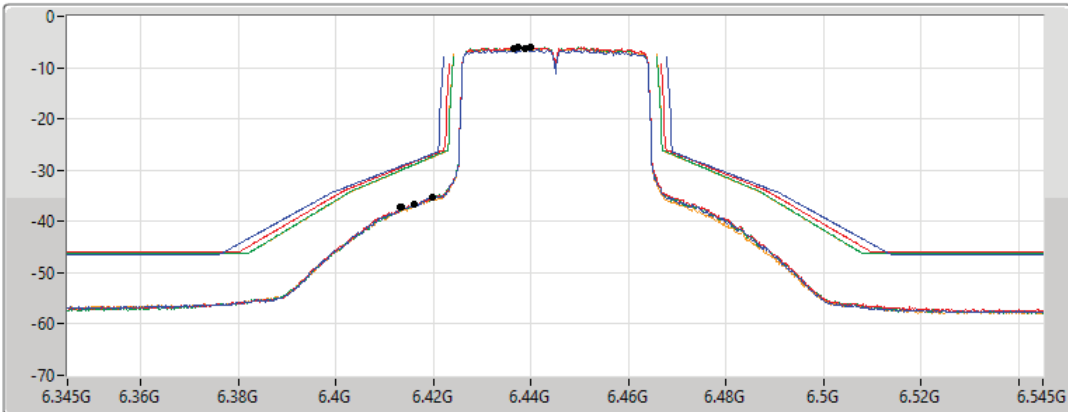

6445MHz_TX

30/09/2022

CF Freq
6.445GHz

Span
200MHz

RBW
500kHz

VBW
2MHz

Sweep Time
20ms

Detector Type
RMS

Port 1

Port 2

Port 3

Port 4

Ref(Hz)	Ref(dBm)	Freq(Hz)	Level(dBm)	Limit(dBm)	Margin(dB)	Port
6.43881G	-6.39	6.4198G	-35.15	-26.86	-8.29	1
6.44G	-5.98	6.4132G	-37.32	-29.54	-7.78	2
6.43741G	-6.08	6.4136G	-37.19	-29.89	-7.30	3
6.43641G	-6.18	6.416G	-36.69	-29.01	-7.68	4