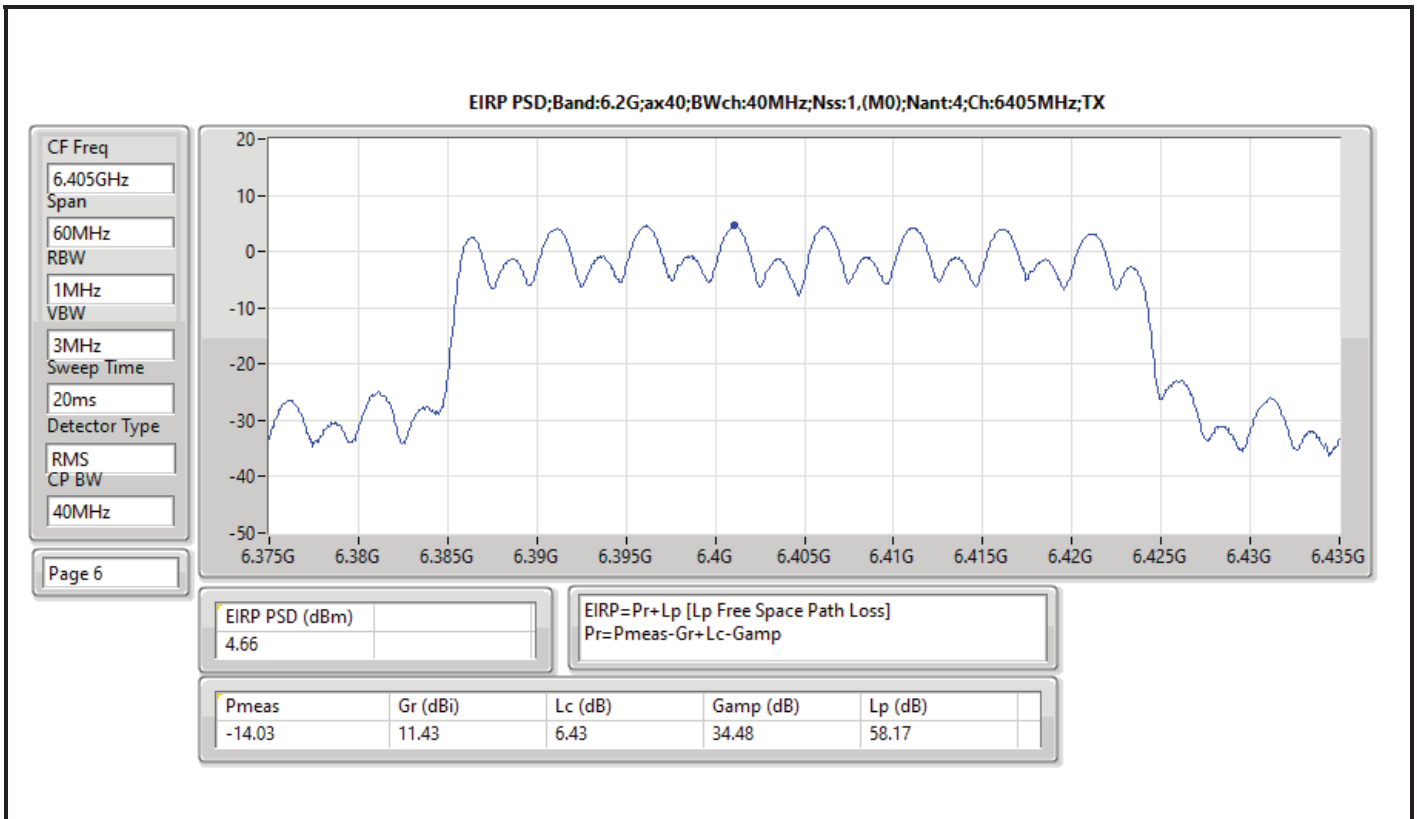

DG = Directional Gain; RBW = 500kHz for 5.725-5.85GHz band / 1MHz for other band;
 PD = trace bin-by-bin of each transmits port summing can be performed maximum power density; Port X = Port X Power Density;

Summary

Mode	PD (dBm/RBW)	EIRP PD (dBm/RBW)
5.925-6.425GHz	-	-
802.11ax HEW20-BF_Nss1,(MCS0)_4TX	-1.41	4.61
802.11ax HEW40-BF_Nss1,(MCS0)_4TX	-1.09	4.93
802.11ax HEW80-BF_Nss1,(MCS0)_4TX	-1.11	4.91
802.11ax HEW160-BF_Nss1,(MCS0)_4TX	-1.18	4.84
6.425-6.525GHz	-	-
802.11ax HEW20-BF_Nss1,(MCS0)_4TX	-1.03	4.99
802.11ax HEW40-BF_Nss1,(MCS0)_4TX	-1.14	4.88
802.11ax HEW80-BF_Nss1,(MCS0)_4TX	-1.27	4.75
802.11ax HEW160-BF_Nss1,(MCS0)_4TX	-1.14	4.88
6.525-6.875GHz	-	-
802.11ax HEW20-BF_Nss1,(MCS0)_4TX	-1.10	4.92
802.11ax HEW40-BF_Nss1,(MCS0)_4TX	-1.04	4.98
802.11ax HEW80-BF_Nss1,(MCS0)_4TX	-1.18	4.84
802.11ax HEW160-BF_Nss1,(MCS0)_4TX	-1.13	4.89
6.875-7.125GHz	-	-
802.11ax HEW20-BF_Nss1,(MCS0)_4TX	-1.45	4.57
802.11ax HEW40-BF_Nss1,(MCS0)_4TX	-1.25	4.77
802.11ax HEW80-BF_Nss1,(MCS0)_4TX	-1.12	4.90
802.11ax HEW160-BF_Nss1,(MCS0)_4TX	-3.85	2.17