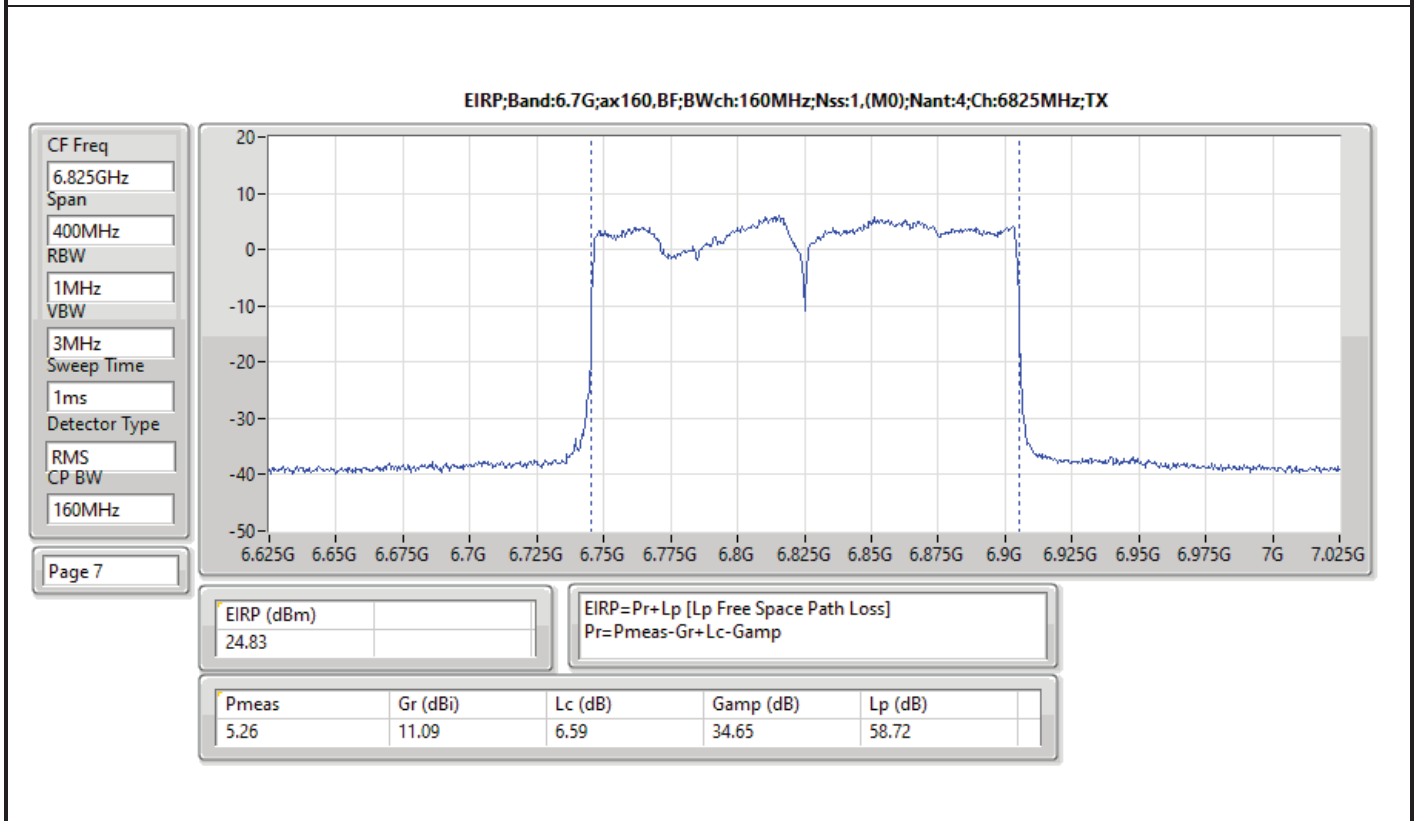

DG = Directional Gain; Port X = Port X output power

Summary

Mode	EIRP PD (dBm/RBW)
5.925-6.425GHz	-
802.11ax HEW20_Nss1,(MCS0)_4TX	4.81
802.11ax HEW20_Nss4,(MCS0)_4TX	4.74
802.11ax HEW40_Nss1,(MCS0)_4TX	4.97
802.11ax HEW40_Nss4,(MCS0)_4TX	4.91
802.11ax HEW80_Nss1,(MCS0)_4TX	4.90
802.11ax HEW80_Nss4,(MCS0)_4TX	4.99
802.11ax HEW160_Nss1,(MCS0)_4TX	4.76
802.11ax HEW160_Nss4,(MCS0)_4TX	4.82
6.425-6.525GHz	-
802.11ax HEW20_Nss1,(MCS0)_4TX	4.57
802.11ax HEW20_Nss4,(MCS0)_4TX	4.78
802.11ax HEW40_Nss1,(MCS0)_4TX	4.95
802.11ax HEW40_Nss4,(MCS0)_4TX	4.90
802.11ax HEW80_Nss1,(MCS0)_4TX	4.90
802.11ax HEW80_Nss4,(MCS0)_4TX	4.99
802.11ax HEW160_Nss1,(MCS0)_4TX	4.63
802.11ax HEW160_Nss4,(MCS0)_4TX	4.55
6.525-6.875GHz	-
802.11ax HEW20_Nss1,(MCS0)_4TX	4.89
802.11ax HEW20_Nss4,(MCS0)_4TX	4.99
802.11ax HEW40_Nss1,(MCS0)_4TX	4.73
802.11ax HEW40_Nss4,(MCS0)_4TX	4.92
802.11ax HEW80_Nss1,(MCS0)_4TX	4.79
802.11ax HEW80_Nss4,(MCS0)_4TX	4.77
802.11ax HEW160_Nss1,(MCS0)_4TX	4.69
802.11ax HEW160_Nss4,(MCS0)_4TX	4.91
6.875-7.125GHz	-
802.11ax HEW20_Nss1,(MCS0)_4TX	4.89
802.11ax HEW20_Nss4,(MCS0)_4TX	4.72
802.11ax HEW40_Nss1,(MCS0)_4TX	4.96
802.11ax HEW40_Nss4,(MCS0)_4TX	4.90
802.11ax HEW80_Nss1,(MCS0)_4TX	4.82
802.11ax HEW80_Nss4,(MCS0)_4TX	4.83
802.11ax HEW160_Nss1,(MCS0)_4TX	4.56
802.11ax HEW160_Nss4,(MCS0)_4TX	3.85