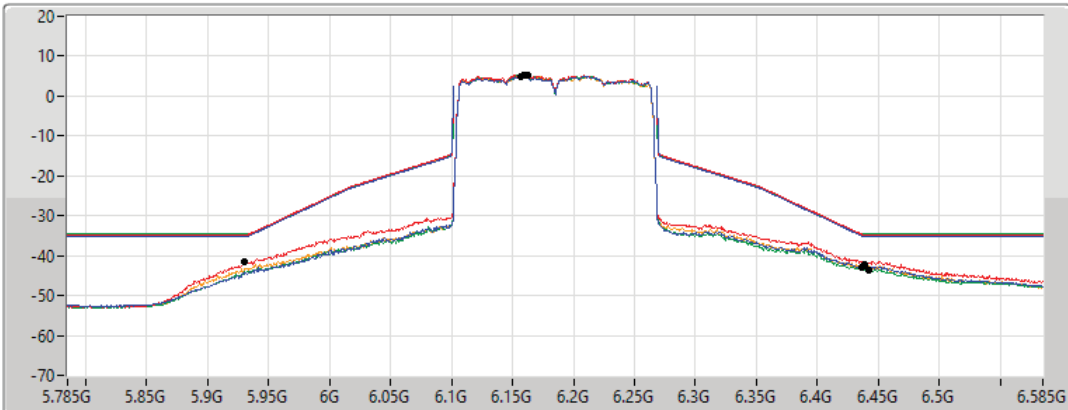

5.925-6.425GHz_802.11ax HEW160_Nss1,(MCS0)_4TX

MASK

6185MHz_TX

30/09/2022

CF Freq
6.185GHz

Span
800MHz

RBW
3MHz

VBW
10MHz

Sweep Time
20ms

Detector Type
RMS

Port 1

Port 2

Port 3

Port 4

Ref(Hz)	Ref(dBm)	Freq(Hz)	Level(dBm)	Limit(dBm)	Margin(dB)	Port
6.15703G	4.92	6.4362G	-42.83	-35.02	-7.81	1
6.16102G	5.33	5.9306G	-41.50	-34.67	-6.83	2
6.15943G	5.34	6.4426G	-43.46	-34.66	-8.80	3
6.16262G	5.16	6.4386G	-42.39	-34.84	-7.55	4