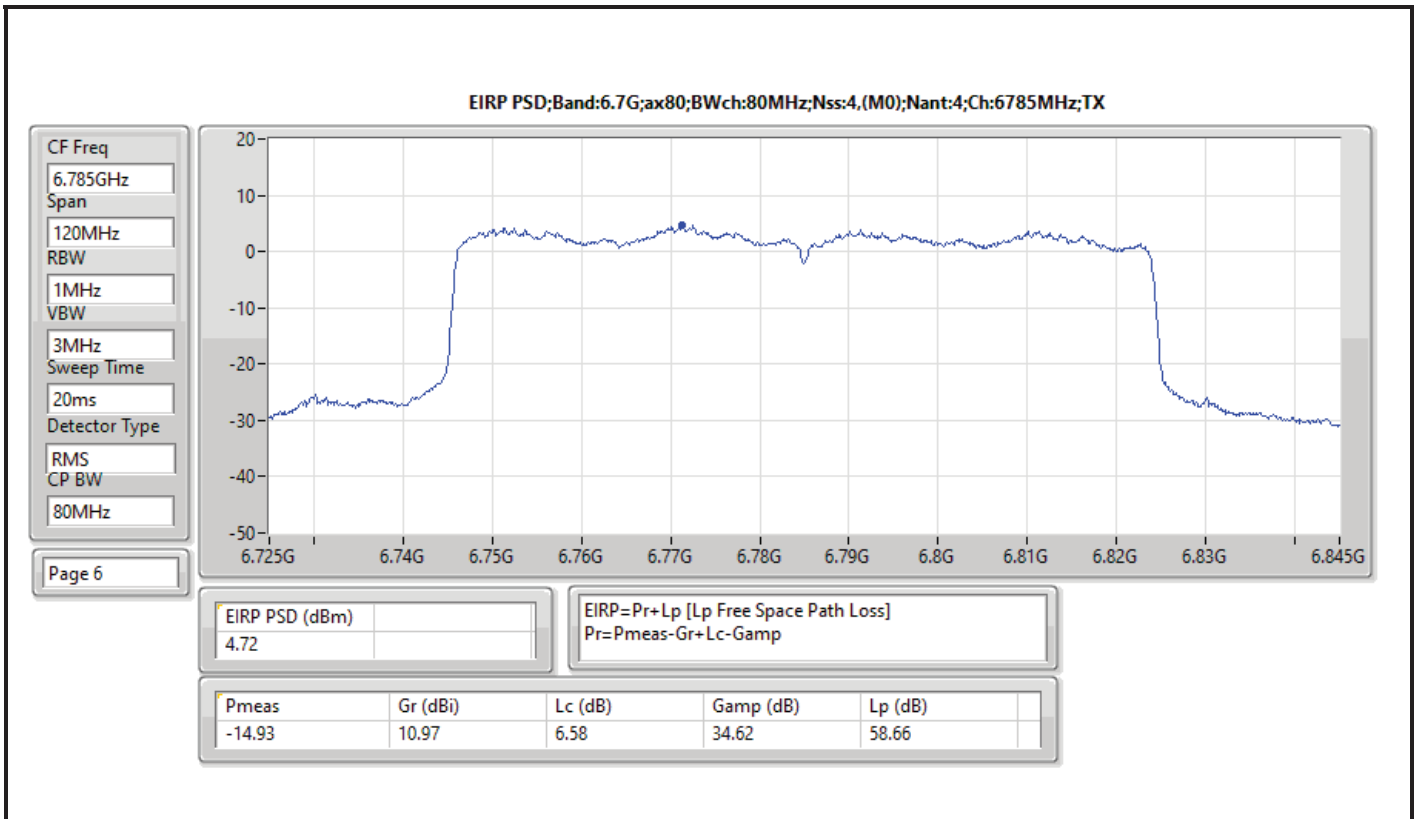

DG = Directional Gain; RBW = 500kHz for 5.725-5.85GHz band / 1MHz for other band;
 PD = trace bin-by-bin of each transmits port summing can be performed maximum power density; Port X = Port X Power Density;