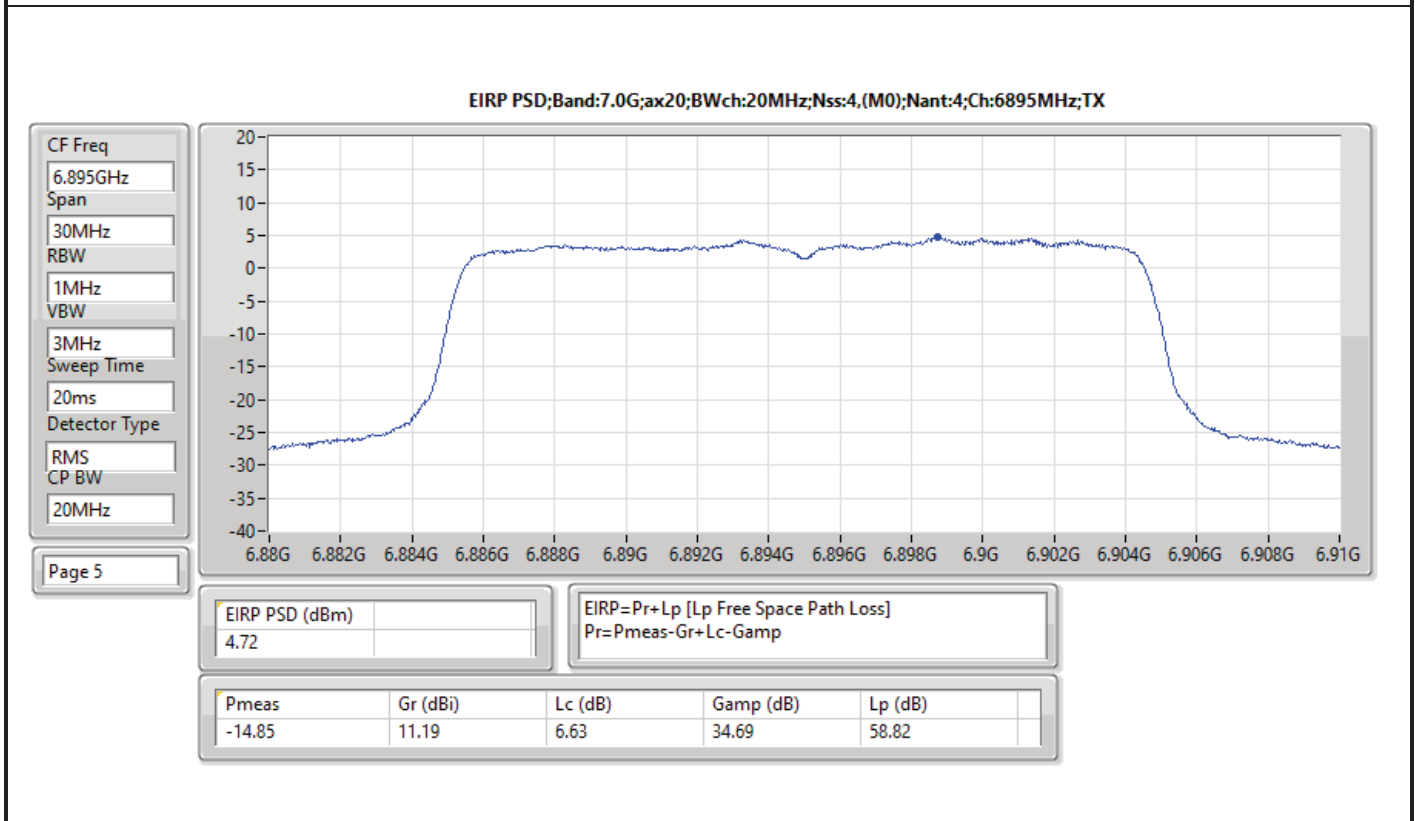

DG = Directional Gain; RBW = 500kHz for 5.725-5.85GHz band / 1MHz for other band;
 PD = trace bin-by-bin of each transmits port summing can be performed maximum power density; Port X = Port X Power Density;