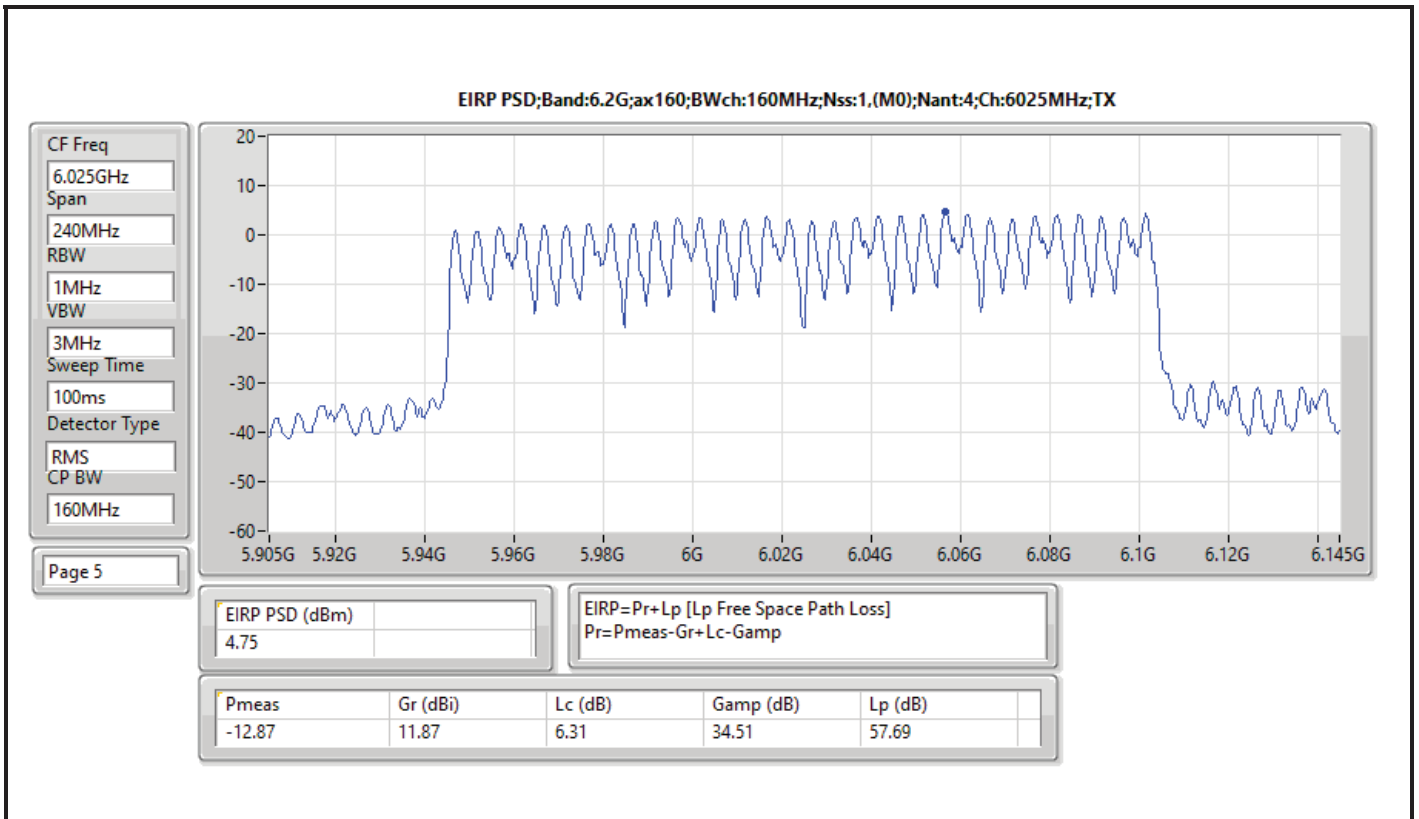

DG = Directional Gain; RBW = 500kHz for 5.725-5.85GHz band / 1MHz for other band;
 PD = trace bin-by-bin of each transmits port summing can be performed maximum power density; Port X = Port X Power Density;