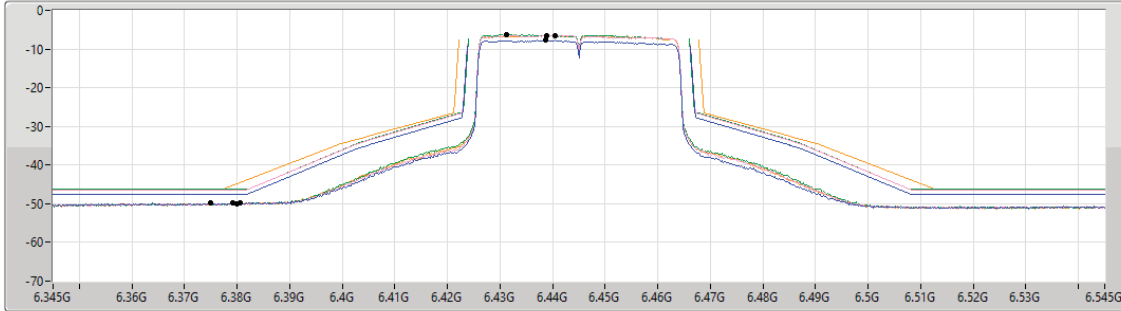

6.425-6.525GHz_802.11ax HEW40-BF_Nss1,(MCS0)_4TX
6445MHz_TX

MASK

07/10/2022

CF Freq
6.445GHz
Span
200MHz
RBW
500kHz
VBW
2MHz
Sweep Time
20ms
Detector Type
RMS

Port 1
Port 2
Port 3
Port 4

Ref(Hz)	Ref(dBm)	Freq(Hz)	Level(dBm)	Limit(dBm)	Margin(dB)	Port
6.43861G	-7.71	6.3806G	-49.84	-47.71	-2.13	1
6.43881G	-6.47	6.3792G	-49.80	-46.47	-3.33	2
6.43121G	-6.22	6.38G	-49.93	-46.22	-3.71	3
6.4404G	-6.52	6.375G	-49.86	-46.52	-3.34	4

6.425-6.525GHz_802.11ax HEW40-BF_Nss1,(MCS0)_4TX
6485MHz_TX

MASK

07/10/2022

CF Freq
6.485GHz
Span
200MHz
RBW
500kHz
VBW
2MHz
Sweep Time
20ms
Detector Type
RMS