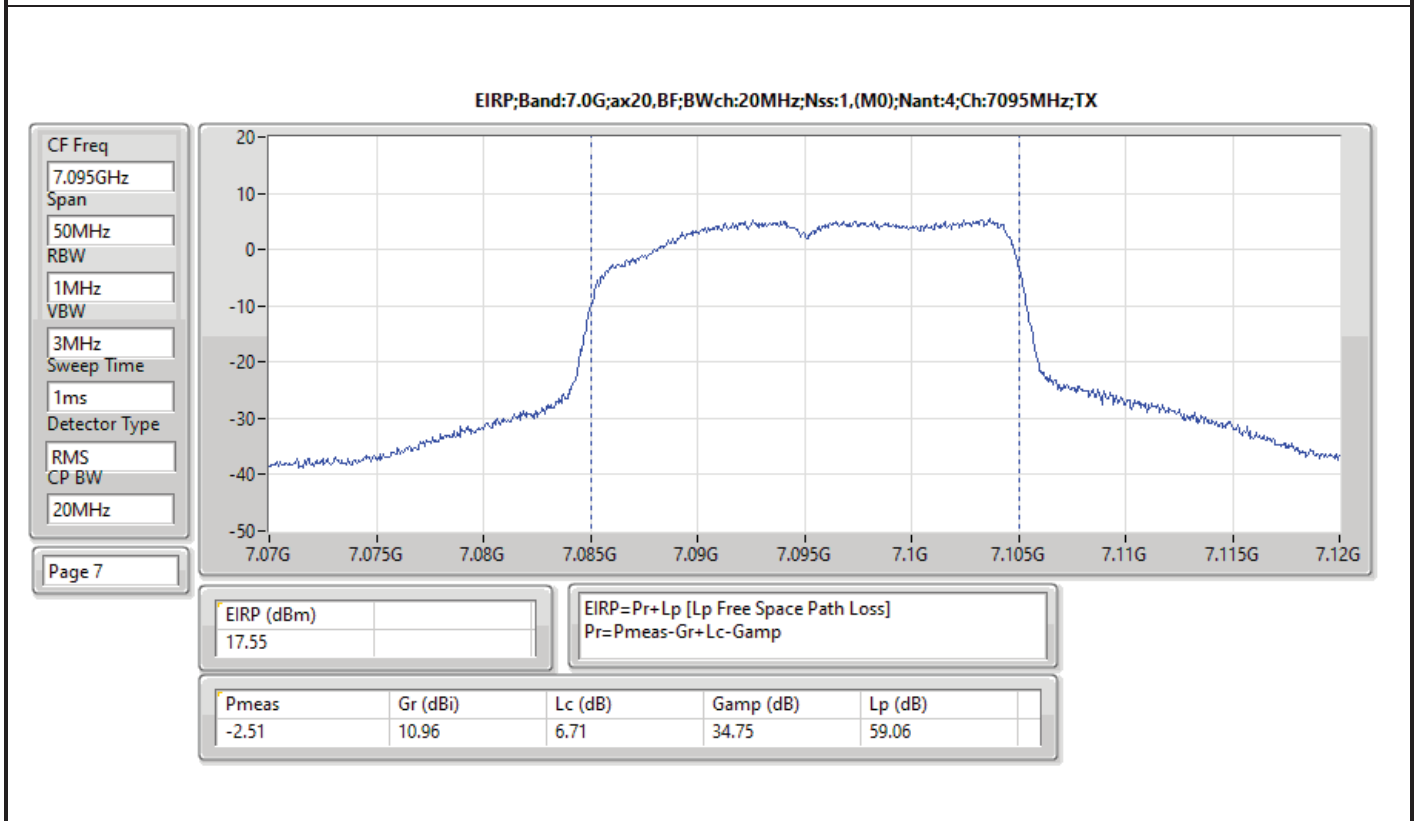

DG = Directional Gain; Port X = Port X output power

Summary

Mode	EIRP PD (dBm/RBW)
5.925-6.425GHz	-
802.11ax HEW20_Nss1,(MCS0)_4TX	4.81
802.11ax HEW20_Nss4,(MCS0)_4TX	4.74
802.11ax HEW40_Nss1,(MCS0)_4TX	4.97
802.11ax HEW40_Nss4,(MCS0)_4TX	4.91
802.11ax HEW80_Nss1,(MCS0)_4TX	4.90
802.11ax HEW80_Nss4,(MCS0)_4TX	4.99
802.11ax HEW160_Nss1,(MCS0)_4TX	4.76
802.11ax HEW160_Nss4,(MCS0)_4TX	4.82
6.425-6.525GHz	-
802.11ax HEW20_Nss1,(MCS0)_4TX	4.57
802.11ax HEW20_Nss4,(MCS0)_4TX	4.78
802.11ax HEW40_Nss1,(MCS0)_4TX	4.95
802.11ax HEW40_Nss4,(MCS0)_4TX	4.90
802.11ax HEW80_Nss1,(MCS0)_4TX	4.90
802.11ax HEW80_Nss4,(MCS0)_4TX	4.99
802.11ax HEW160_Nss1,(MCS0)_4TX	4.63
802.11ax HEW160_Nss4,(MCS0)_4TX	4.55
6.525-6.875GHz	-
802.11ax HEW20_Nss1,(MCS0)_4TX	4.89
802.11ax HEW20_Nss4,(MCS0)_4TX	4.99
802.11ax HEW40_Nss1,(MCS0)_4TX	4.73
802.11ax HEW40_Nss4,(MCS0)_4TX	4.92
802.11ax HEW80_Nss1,(MCS0)_4TX	4.79
802.11ax HEW80_Nss4,(MCS0)_4TX	4.77
802.11ax HEW160_Nss1,(MCS0)_4TX	4.69
802.11ax HEW160_Nss4,(MCS0)_4TX	4.91
6.875-7.125GHz	-
802.11ax HEW20_Nss1,(MCS0)_4TX	4.89
802.11ax HEW20_Nss4,(MCS0)_4TX	4.72
802.11ax HEW40_Nss1,(MCS0)_4TX	4.96
802.11ax HEW40_Nss4,(MCS0)_4TX	4.90
802.11ax HEW80_Nss1,(MCS0)_4TX	4.82
802.11ax HEW80_Nss4,(MCS0)_4TX	4.83
802.11ax HEW160_Nss1,(MCS0)_4TX	4.56
802.11ax HEW160_Nss4,(MCS0)_4TX	3.85