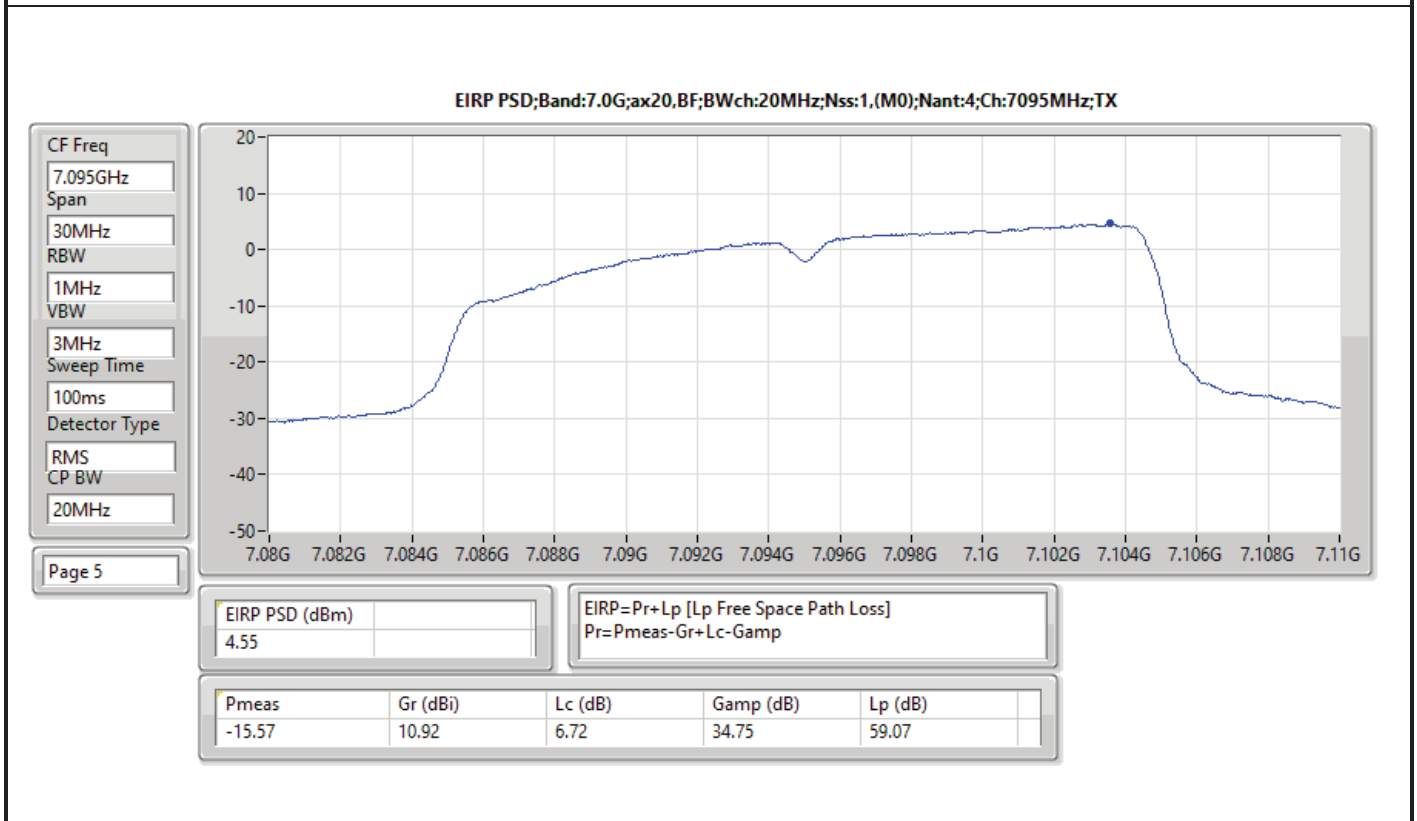

DG = Directional Gain; RBW = 500kHz for 5.725-5.85GHz band / 1MHz for other band;
 PD = trace bin-by-bin of each transmits port summing can be performed maximum power density; Port X = Port X Power Density;