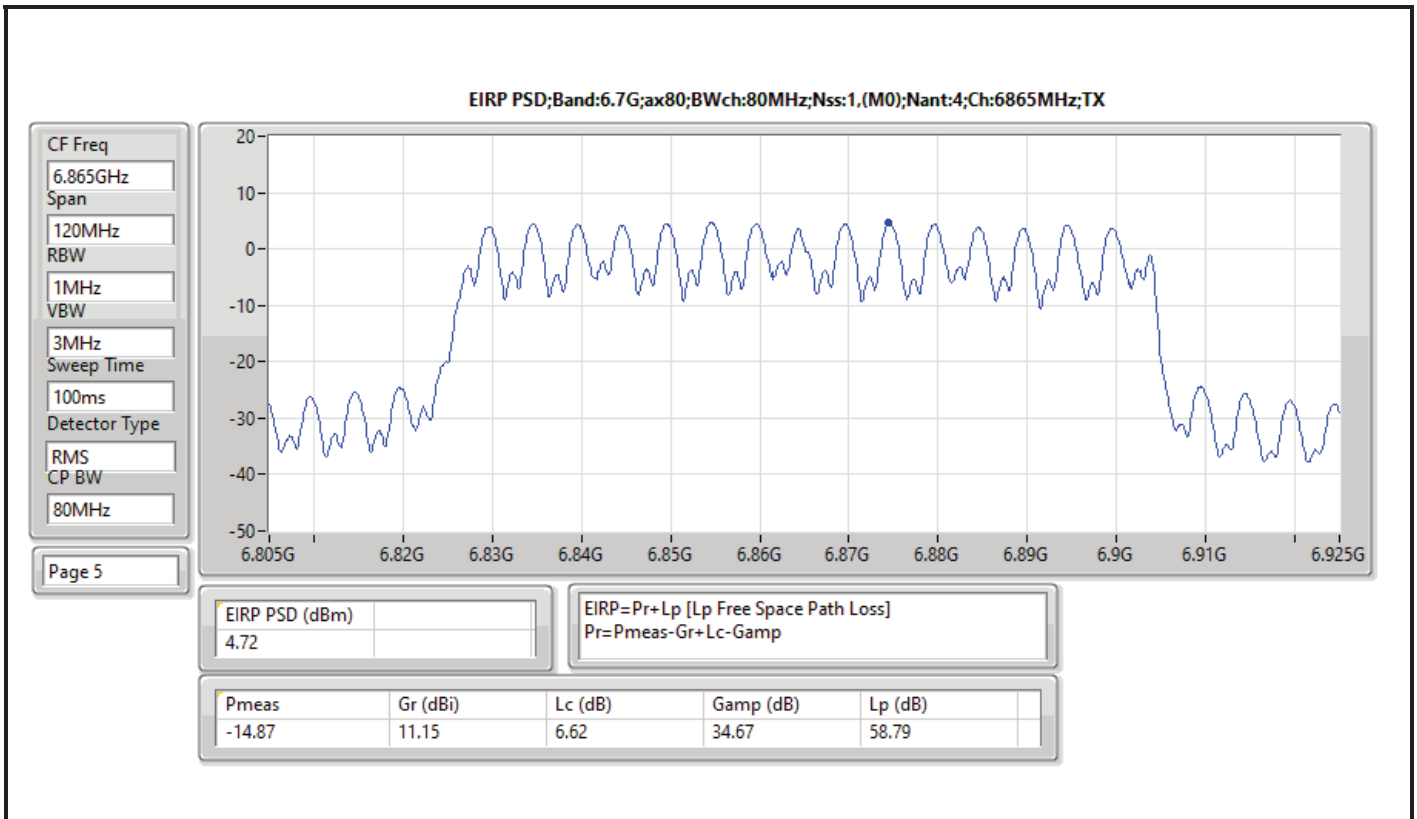

DG = Directional Gain; RBW = 500kHz for 5.725-5.85GHz band / 1MHz for other band;
 PD = trace bin-by-bin of each transmits port summing can be performed maximum power density; Port X = Port X Power Density;