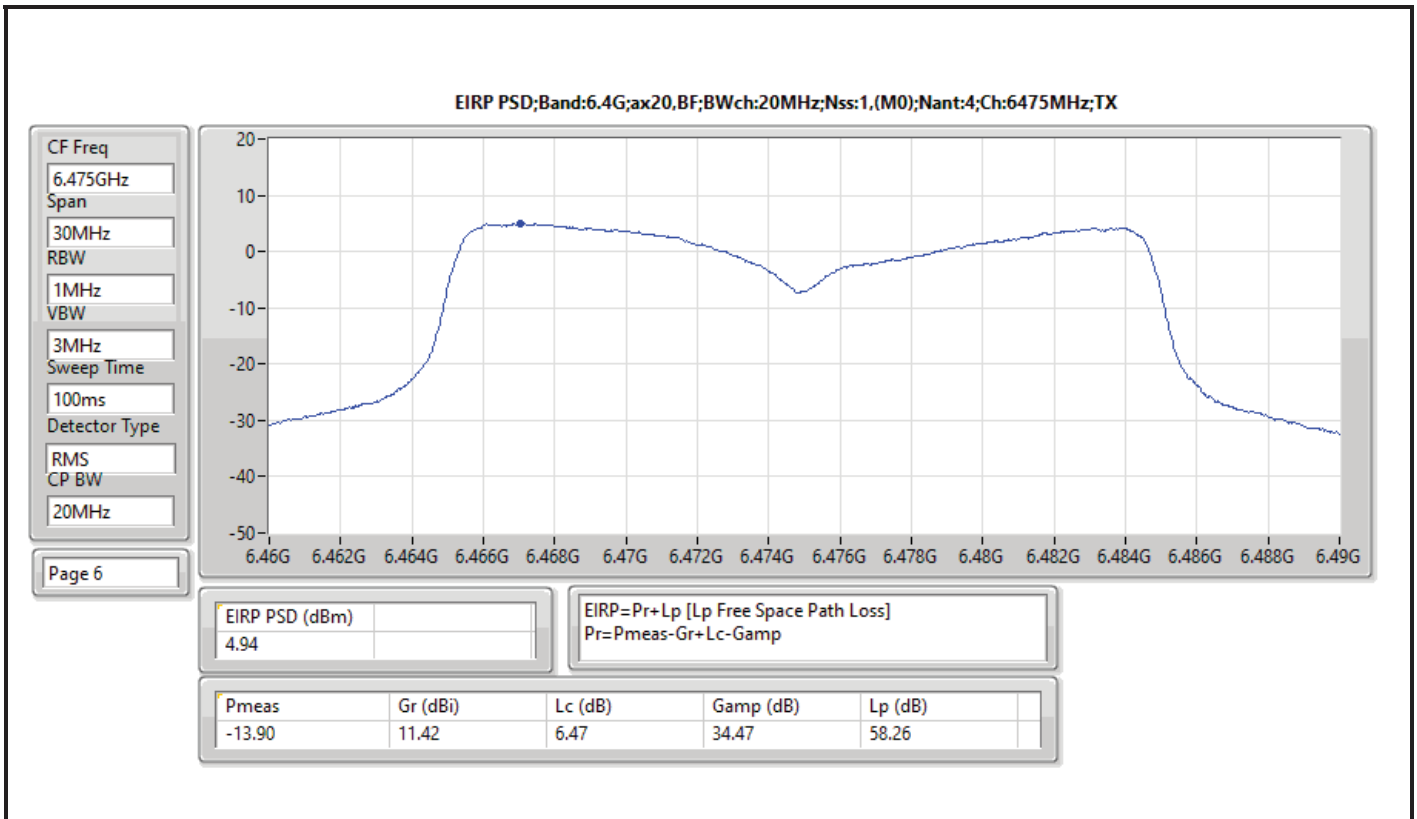

RBW = 500kHz for 5.725-5.85GHz band / 1MHz for other band;

Result

Mode	Result	EIRP PD (dBm/RBW)	EIRP PD Limit (dBm/RBW)
802.11ax HEW20-BF_Nss1,(MCS0)_4TX	-	-	-
5955MHz	Pass	4.34	5.00
6175MHz	Pass	4.41	5.00
6415MHz	Pass	4.61	5.00
6435MHz	Pass	4.54	5.00
6475MHz	Pass	4.94	5.00
6515MHz	Pass	4.99	5.00
6535MHz	Pass	4.42	5.00
6695MHz	Pass	4.24	5.00
6855MHz	Pass	4.92	5.00
6875MHz Straddle 6.525-6.875GHz	Pass	4.66	5.00
6895MHz	Pass	4.08	5.00
6995MHz	Pass	4.57	5.00
7095MHz	Pass	4.55	5.00
802.11ax HEW40-BF_Nss1,(MCS0)_4TX	-	-	-
5965MHz	Pass	4.65	5.00
6165MHz	Pass	4.83	5.00
6405MHz	Pass	4.93	5.00
6445MHz	Pass	4.88	5.00
6485MHz	Pass	4.72	5.00
6525MHz Straddle 6.425-6.525GHz	Pass	4.83	5.00
6565MHz	Pass	4.77	5.00
6685MHz	Pass	4.72	5.00
6845MHz	Pass	4.54	5.00
6885MHz Straddle 6.525-6.875GHz	Pass	4.98	5.00
6925MHz	Pass	4.74	5.00
7005MHz	Pass	4.77	5.00
7085MHz	Pass	4.63	5.00
802.11ax HEW80-BF_Nss1,(MCS0)_4TX	-	-	-
5985MHz	Pass	4.87	5.00
6145MHz	Pass	4.60	5.00
6385MHz	Pass	4.91	5.00
6465MHz	Pass	4.75	5.00
6545MHz Straddle 6.425-6.525GHz	Pass	4.65	5.00
6625MHz	Pass	4.47	5.00
6705MHz	Pass	4.50	5.00
6785MHz	Pass	4.84	5.00
6865MHz Straddle 6.525-6.875GHz	Pass	4.46	5.00
6945MHz	Pass	4.85	5.00
7025MHz	Pass	4.90	5.00
802.11ax HEW160-BF_Nss1,(MCS0)_4TX	-	-	-
6025MHz	Pass	4.57	5.00
6185MHz	Pass	4.43	5.00
6345MHz	Pass	4.84	5.00
6505MHz Straddle 6.425-6.525GHz	Pass	4.88	5.00
6665MHz	Pass	4.89	5.00
6825MHz Straddle 6.525-6.875GHz	Pass	4.81	5.00
6985MHz	Pass	2.17	5.00

DG = Directional Gain; RBW = 500kHz for 5.725-5.85GHz band / 1MHz for other band;
 PD = trace bin-by-bin of each transmits port summing can be performed maximum power density; Port X = Port X Power Density;