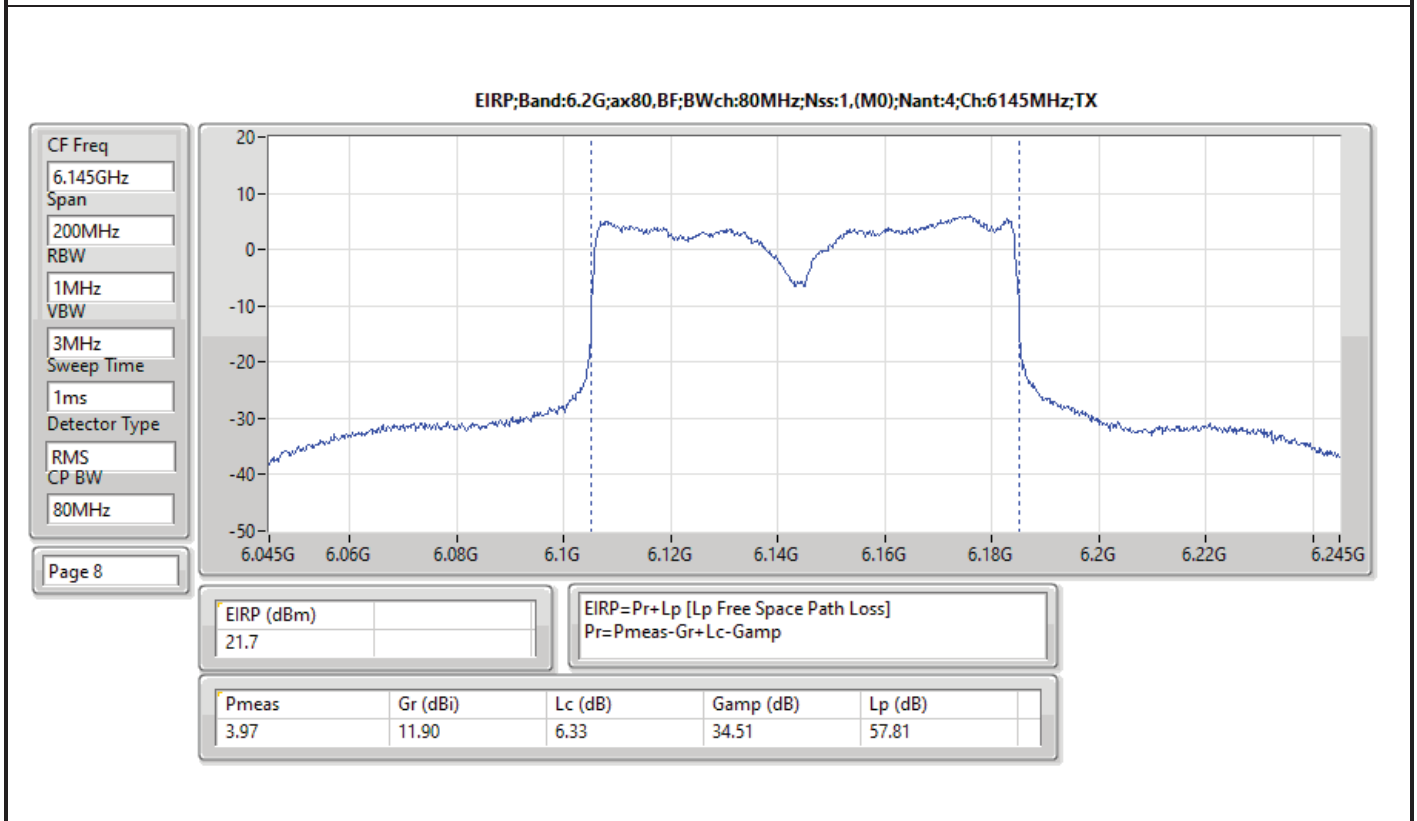

DG = Directional Gain; Port X = Port X output power

Summary

Mode	EIRP PD (dBm/RBW)
5.925-6.425GHz	-
802.11ax HEW20_Nss1,(MCS0)_4TX	4.81
802.11ax HEW20_Nss4,(MCS0)_4TX	4.74
802.11ax HEW40_Nss1,(MCS0)_4TX	4.97
802.11ax HEW40_Nss4,(MCS0)_4TX	4.91
802.11ax HEW80_Nss1,(MCS0)_4TX	4.90
802.11ax HEW80_Nss4,(MCS0)_4TX	4.99
802.11ax HEW160_Nss1,(MCS0)_4TX	4.76
802.11ax HEW160_Nss4,(MCS0)_4TX	4.82
6.425-6.525GHz	-
802.11ax HEW20_Nss1,(MCS0)_4TX	4.57
802.11ax HEW20_Nss4,(MCS0)_4TX	4.78
802.11ax HEW40_Nss1,(MCS0)_4TX	4.95
802.11ax HEW40_Nss4,(MCS0)_4TX	4.90
802.11ax HEW80_Nss1,(MCS0)_4TX	4.90
802.11ax HEW80_Nss4,(MCS0)_4TX	4.99
802.11ax HEW160_Nss1,(MCS0)_4TX	4.63
802.11ax HEW160_Nss4,(MCS0)_4TX	4.55
6.525-6.875GHz	-
802.11ax HEW20_Nss1,(MCS0)_4TX	4.89
802.11ax HEW20_Nss4,(MCS0)_4TX	4.99
802.11ax HEW40_Nss1,(MCS0)_4TX	4.73
802.11ax HEW40_Nss4,(MCS0)_4TX	4.92
802.11ax HEW80_Nss1,(MCS0)_4TX	4.79
802.11ax HEW80_Nss4,(MCS0)_4TX	4.77
802.11ax HEW160_Nss1,(MCS0)_4TX	4.69
802.11ax HEW160_Nss4,(MCS0)_4TX	4.91
6.875-7.125GHz	-
802.11ax HEW20_Nss1,(MCS0)_4TX	4.89
802.11ax HEW20_Nss4,(MCS0)_4TX	4.72
802.11ax HEW40_Nss1,(MCS0)_4TX	4.96
802.11ax HEW40_Nss4,(MCS0)_4TX	4.90
802.11ax HEW80_Nss1,(MCS0)_4TX	4.82
802.11ax HEW80_Nss4,(MCS0)_4TX	4.83
802.11ax HEW160_Nss1,(MCS0)_4TX	4.56
802.11ax HEW160_Nss4,(MCS0)_4TX	3.85