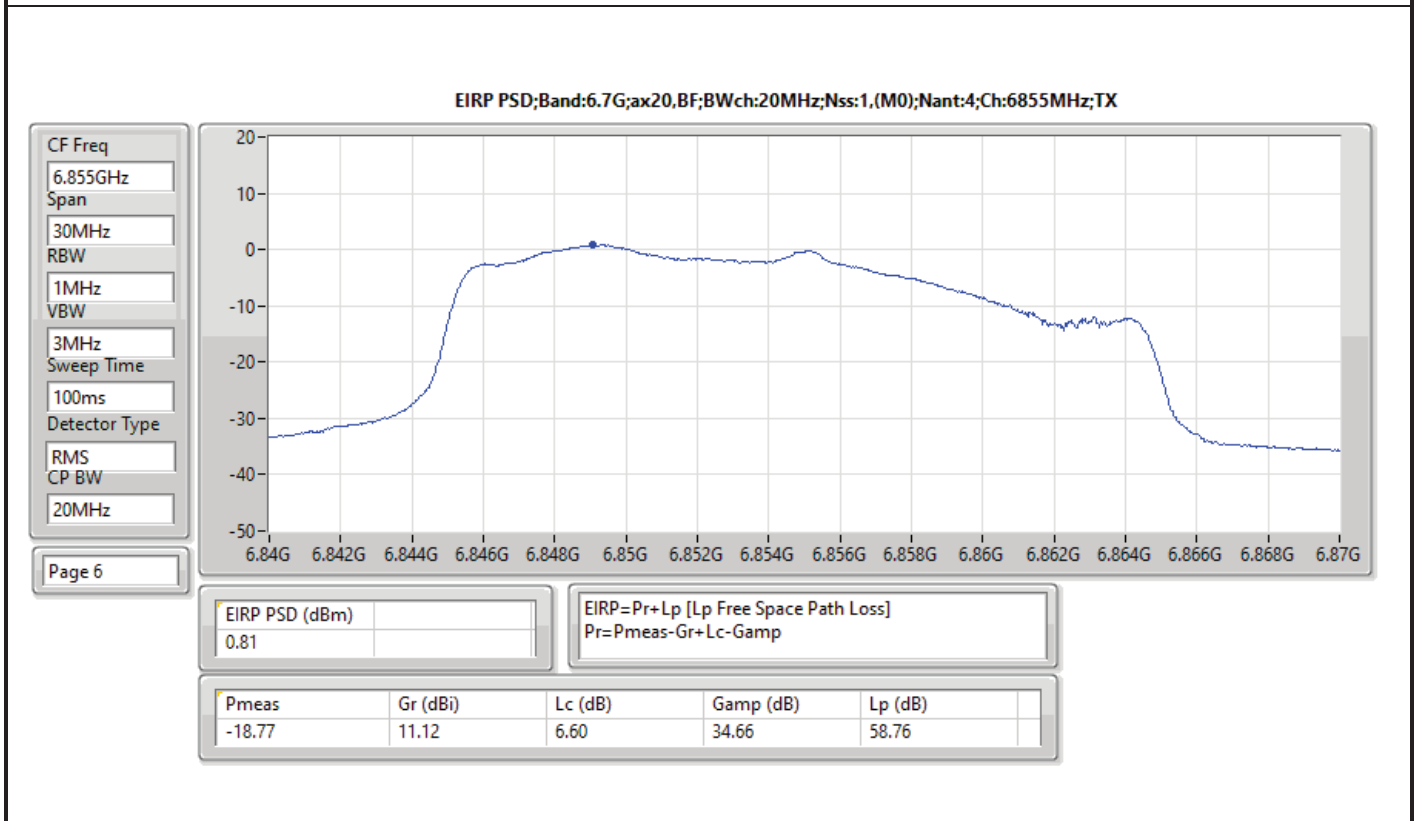

RBW = 500kHz for 5.725-5.85GHz band / 1MHz for other band;

Result

Mode	Result	EIRP PD (dBm/RBW)	EIRP PD Limit (dBm/RBW)
802.11ax HEW20-BF_Nss1,(MCS0)_4TX	-	-	-
5955MHz	Pass	4.34	5.00
6175MHz	Pass	4.41	5.00
6415MHz	Pass	4.61	5.00
6435MHz	Pass	4.54	5.00
6475MHz	Pass	4.94	5.00
6515MHz	Pass	4.99	5.00
6535MHz	Pass	4.42	5.00
6695MHz	Pass	4.24	5.00
6855MHz	Pass	4.92	5.00
6875MHz Straddle 6.525-6.875GHz	Pass	4.66	5.00
6895MHz	Pass	4.08	5.00
6995MHz	Pass	4.57	5.00
7095MHz	Pass	4.55	5.00
802.11ax HEW40-BF_Nss1,(MCS0)_4TX	-	-	-
5965MHz	Pass	4.65	5.00
6165MHz	Pass	4.83	5.00
6405MHz	Pass	4.93	5.00
6445MHz	Pass	4.88	5.00
6485MHz	Pass	4.72	5.00
6525MHz Straddle 6.425-6.525GHz	Pass	4.83	5.00
6565MHz	Pass	4.77	5.00
6685MHz	Pass	4.72	5.00
6845MHz	Pass	4.54	5.00
6885MHz Straddle 6.525-6.875GHz	Pass	4.98	5.00
6925MHz	Pass	4.74	5.00
7005MHz	Pass	4.77	5.00
7085MHz	Pass	4.63	5.00
802.11ax HEW80-BF_Nss1,(MCS0)_4TX	-	-	-
5985MHz	Pass	4.87	5.00
6145MHz	Pass	4.60	5.00
6385MHz	Pass	4.91	5.00
6465MHz	Pass	4.75	5.00
6545MHz Straddle 6.425-6.525GHz	Pass	4.65	5.00
6625MHz	Pass	4.47	5.00
6705MHz	Pass	4.50	5.00
6785MHz	Pass	4.84	5.00
6865MHz Straddle 6.525-6.875GHz	Pass	4.46	5.00
6945MHz	Pass	4.85	5.00
7025MHz	Pass	4.90	5.00
802.11ax HEW160-BF_Nss1,(MCS0)_4TX	-	-	-
6025MHz	Pass	4.57	5.00
6185MHz	Pass	4.43	5.00
6345MHz	Pass	4.84	5.00
6505MHz Straddle 6.425-6.525GHz	Pass	4.88	5.00
6665MHz	Pass	4.89	5.00
6825MHz Straddle 6.525-6.875GHz	Pass	4.81	5.00
6985MHz	Pass	2.17	5.00

DG = Directional Gain; RBW = 500kHz for 5.725-5.85GHz band / 1MHz for other band;
 PD = trace bin-by-bin of each transmits port summing can be performed maximum power density; Port X = Port X Power Density;