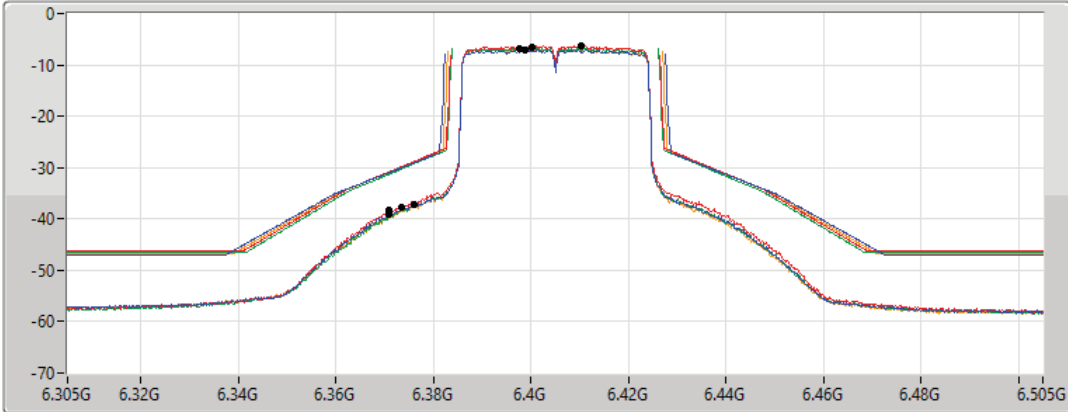

5.925-6.425GHz_802.11ax HEW40_Nss1,(MCS0)_4TX

MASK

6405MHz_TX

30/09/2022

CF Freq
6.405GHz

Span
200MHz

RBW
500kHz

VBW
2MHz

Sweep Time
20ms

Detector Type
RMS

Port 1

Port 2

Port 3

Port 4

Ref(Hz)	Ref(dBm)	Freq(Hz)	Level(dBm)	Limit(dBm)	Margin(dB)	Port
6.39881G	-7.06	6.3736G	-37.86	-29.97	-7.89	1
6.41019G	-6.19	6.371G	-38.16	-30.80	-7.36	2
6.4002G	-6.57	6.371G	-39.05	-31.26	-7.79	3
6.39761G	-6.71	6.3762G	-37.29	-28.94	-8.35	4

6.425-6.525GHz_802.11ax HEW40_Nss1,(MCS0)_4TX

MASK