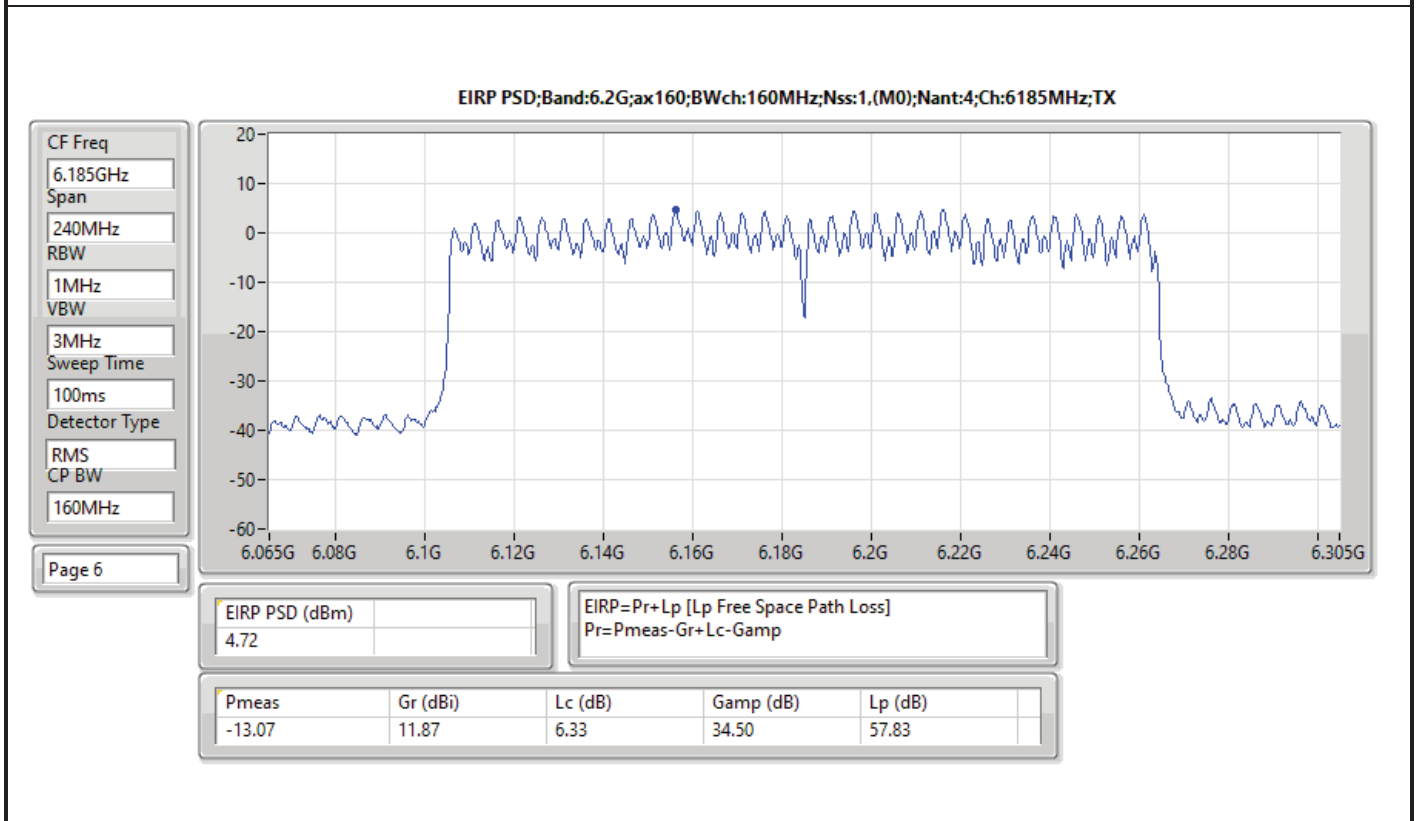

DG = Directional Gain; RBW = 500kHz for 5.725-5.85GHz band / 1MHz for other band;
 PD = trace bin-by-bin of each transmits port summing can be performed maximum power density; Port X = Port X Power Density;