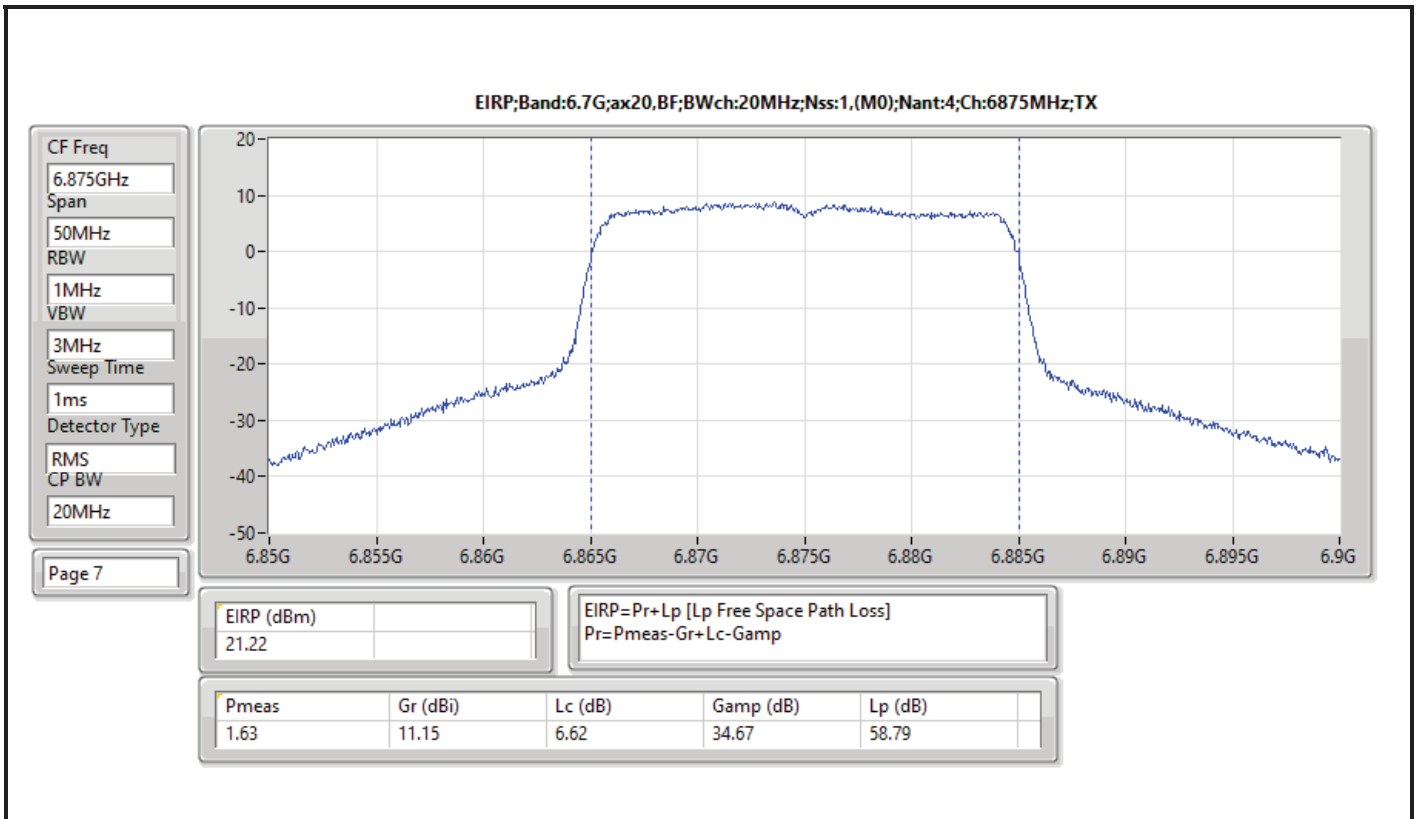

DG = Directional Gain; Port X = Port X output power

Summary

Mode	EIRP PD (dBm/RBW)
5.925-6.425GHz	-
802.11ax HEW20_Nss1,(MCS0)_4TX	4.81
802.11ax HEW20_Nss4,(MCS0)_4TX	4.74
802.11ax HEW40_Nss1,(MCS0)_4TX	4.97
802.11ax HEW40_Nss4,(MCS0)_4TX	4.91
802.11ax HEW80_Nss1,(MCS0)_4TX	4.90
802.11ax HEW80_Nss4,(MCS0)_4TX	4.99
802.11ax HEW160_Nss1,(MCS0)_4TX	4.76
802.11ax HEW160_Nss4,(MCS0)_4TX	4.82
6.425-6.525GHz	-
802.11ax HEW20_Nss1,(MCS0)_4TX	4.57
802.11ax HEW20_Nss4,(MCS0)_4TX	4.78
802.11ax HEW40_Nss1,(MCS0)_4TX	4.95
802.11ax HEW40_Nss4,(MCS0)_4TX	4.90
802.11ax HEW80_Nss1,(MCS0)_4TX	4.90
802.11ax HEW80_Nss4,(MCS0)_4TX	4.99
802.11ax HEW160_Nss1,(MCS0)_4TX	4.63
802.11ax HEW160_Nss4,(MCS0)_4TX	4.55
6.525-6.875GHz	-
802.11ax HEW20_Nss1,(MCS0)_4TX	4.89
802.11ax HEW20_Nss4,(MCS0)_4TX	4.99
802.11ax HEW40_Nss1,(MCS0)_4TX	4.73
802.11ax HEW40_Nss4,(MCS0)_4TX	4.92
802.11ax HEW80_Nss1,(MCS0)_4TX	4.79
802.11ax HEW80_Nss4,(MCS0)_4TX	4.77
802.11ax HEW160_Nss1,(MCS0)_4TX	4.69
802.11ax HEW160_Nss4,(MCS0)_4TX	4.91
6.875-7.125GHz	-
802.11ax HEW20_Nss1,(MCS0)_4TX	4.89
802.11ax HEW20_Nss4,(MCS0)_4TX	4.72
802.11ax HEW40_Nss1,(MCS0)_4TX	4.96
802.11ax HEW40_Nss4,(MCS0)_4TX	4.90
802.11ax HEW80_Nss1,(MCS0)_4TX	4.82
802.11ax HEW80_Nss4,(MCS0)_4TX	4.83
802.11ax HEW160_Nss1,(MCS0)_4TX	4.56
802.11ax HEW160_Nss4,(MCS0)_4TX	3.85