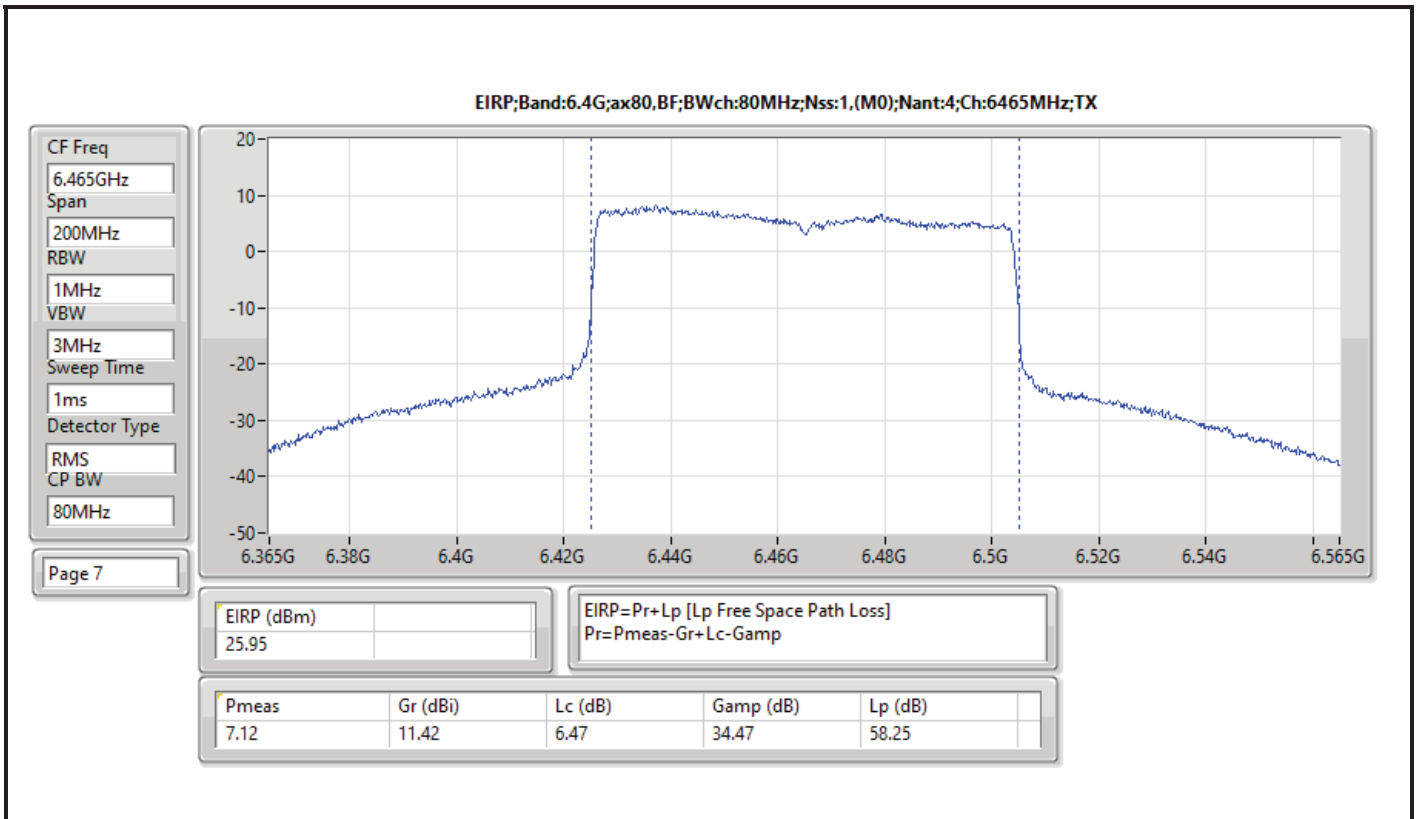

DG = Directional Gain; Port X = Port X output power

Summary

Mode	EIRP PD (dBm/RBW)
5.925-6.425GHz	-
802.11ax HEW20_Nss1,(MCS0)_4TX	4.81
802.11ax HEW20_Nss4,(MCS0)_4TX	4.74
802.11ax HEW40_Nss1,(MCS0)_4TX	4.97
802.11ax HEW40_Nss4,(MCS0)_4TX	4.91
802.11ax HEW80_Nss1,(MCS0)_4TX	4.90
802.11ax HEW80_Nss4,(MCS0)_4TX	4.99
802.11ax HEW160_Nss1,(MCS0)_4TX	4.76
802.11ax HEW160_Nss4,(MCS0)_4TX	4.82
6.425-6.525GHz	-
802.11ax HEW20_Nss1,(MCS0)_4TX	4.57
802.11ax HEW20_Nss4,(MCS0)_4TX	4.78
802.11ax HEW40_Nss1,(MCS0)_4TX	4.95
802.11ax HEW40_Nss4,(MCS0)_4TX	4.90
802.11ax HEW80_Nss1,(MCS0)_4TX	4.90
802.11ax HEW80_Nss4,(MCS0)_4TX	4.99
802.11ax HEW160_Nss1,(MCS0)_4TX	4.63
802.11ax HEW160_Nss4,(MCS0)_4TX	4.55
6.525-6.875GHz	-
802.11ax HEW20_Nss1,(MCS0)_4TX	4.89
802.11ax HEW20_Nss4,(MCS0)_4TX	4.99
802.11ax HEW40_Nss1,(MCS0)_4TX	4.73
802.11ax HEW40_Nss4,(MCS0)_4TX	4.92
802.11ax HEW80_Nss1,(MCS0)_4TX	4.79
802.11ax HEW80_Nss4,(MCS0)_4TX	4.77
802.11ax HEW160_Nss1,(MCS0)_4TX	4.69
802.11ax HEW160_Nss4,(MCS0)_4TX	4.91
6.875-7.125GHz	-
802.11ax HEW20_Nss1,(MCS0)_4TX	4.89
802.11ax HEW20_Nss4,(MCS0)_4TX	4.72
802.11ax HEW40_Nss1,(MCS0)_4TX	4.96
802.11ax HEW40_Nss4,(MCS0)_4TX	4.90
802.11ax HEW80_Nss1,(MCS0)_4TX	4.82
802.11ax HEW80_Nss4,(MCS0)_4TX	4.83
802.11ax HEW160_Nss1,(MCS0)_4TX	4.56
802.11ax HEW160_Nss4,(MCS0)_4TX	3.85