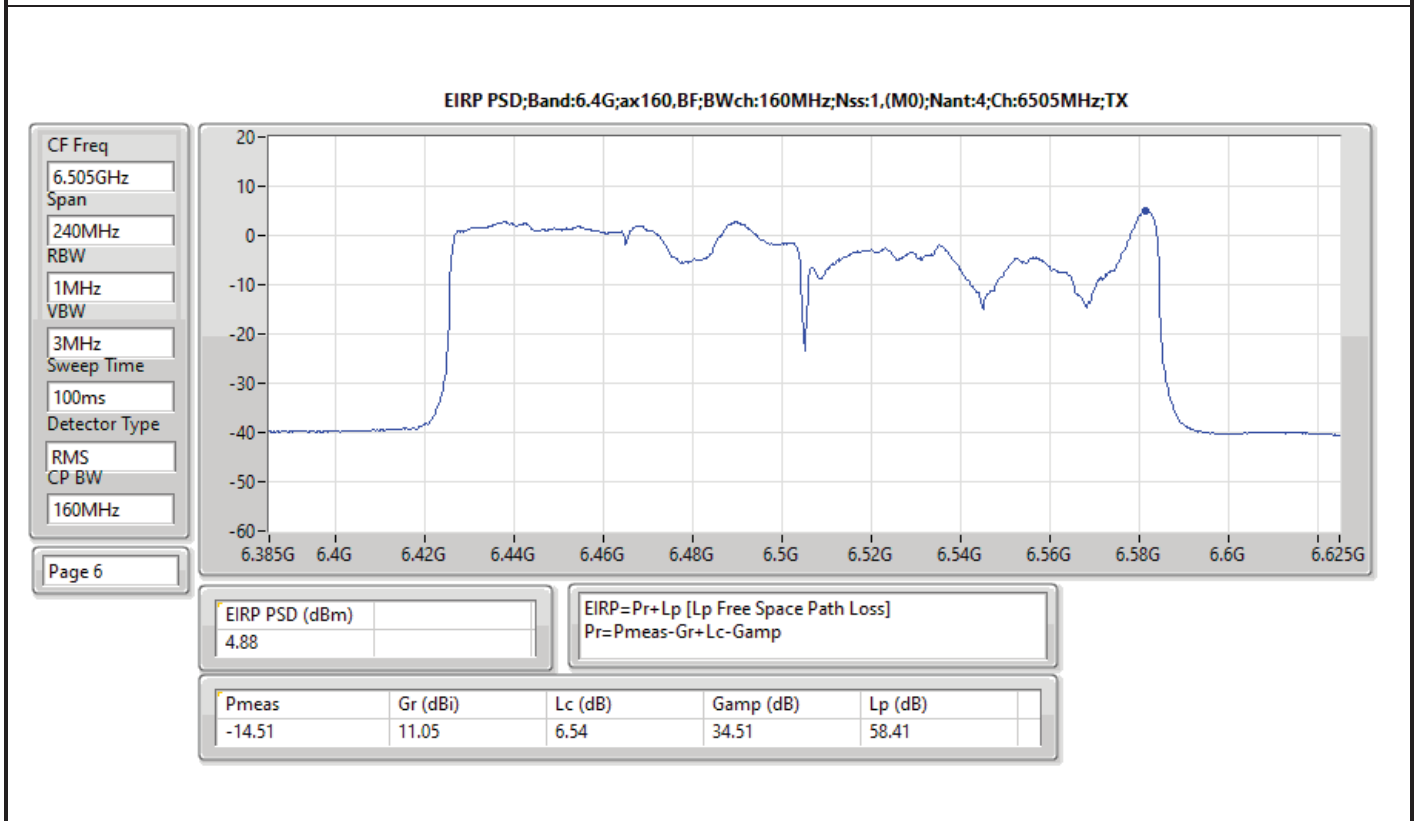

DG = Directional Gain; RBW = 500kHz for 5.725-5.85GHz band / 1MHz for other band;
 PD = trace bin-by-bin of each transmits port summing can be performed maximum power density; Port X = Port X Power Density;