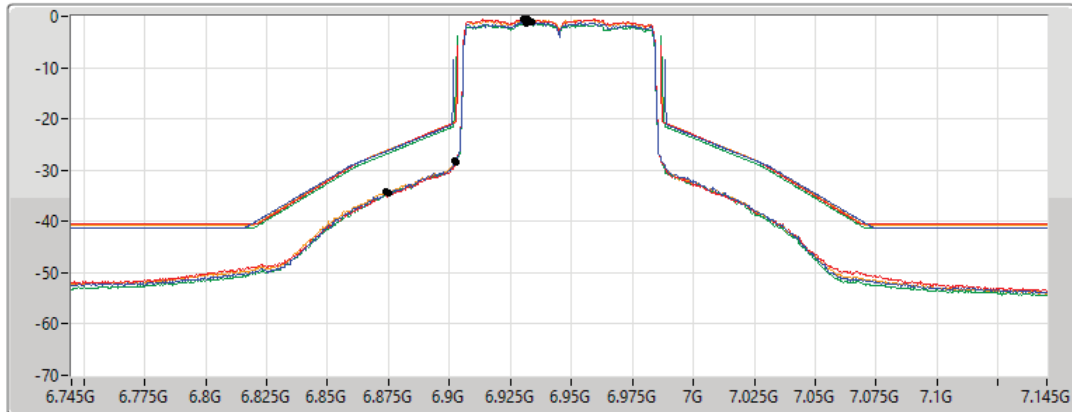

6.875-7.125GHz_802.11ax HEW80_Nss1,(MCS0)_4TX

MASK

6945MHz_TX

30/09/2022

CF Freq
6.945GHz

Span
400MHz

RBW
1MHz

VBW
3MHz

Sweep Time
20ms

Detector Type
RMS

Port 1

Port 2

Port 3

Port 4

Ref(Hz)	Ref(dBm)	Freq(Hz)	Level(dBm)	Limit(dBm)	Margin(dB)	Port
6.93381G	-1.16	6.8738G	-34.26	-26.39	-7.87	1
6.93021G	-0.59	6.9026G	-28.33	-20.60	-7.73	2
6.93141G	-1.38	6.875G	-34.48	-26.69	-7.79	3
6.93221G	-0.63	6.9022G	-28.25	-20.66	-7.59	4