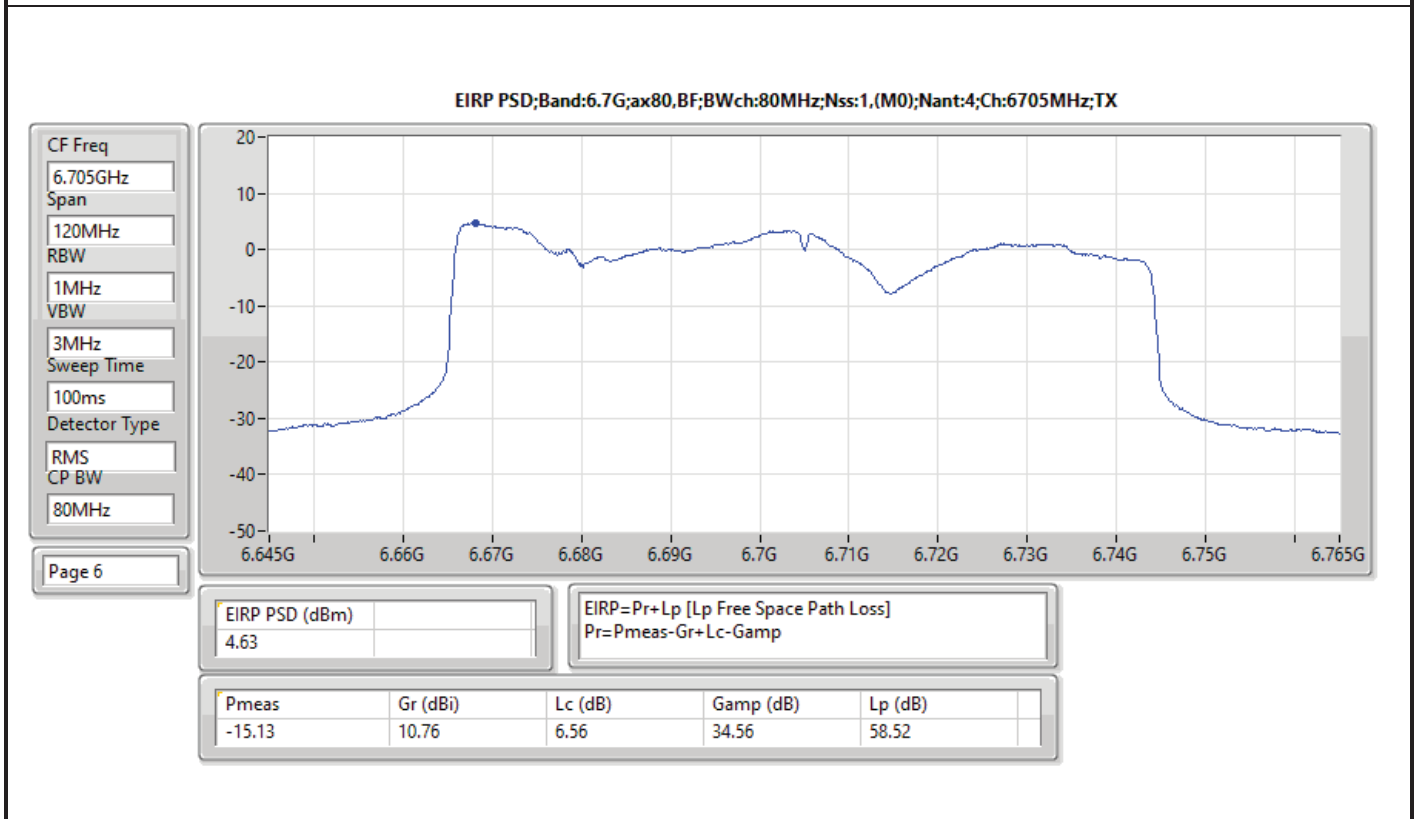

DG = Directional Gain; RBW = 500kHz for 5.725-5.85GHz band / 1MHz for other band;
 PD = trace bin-by-bin of each transmits port summing can be performed maximum power density; Port X = Port X Power Density;