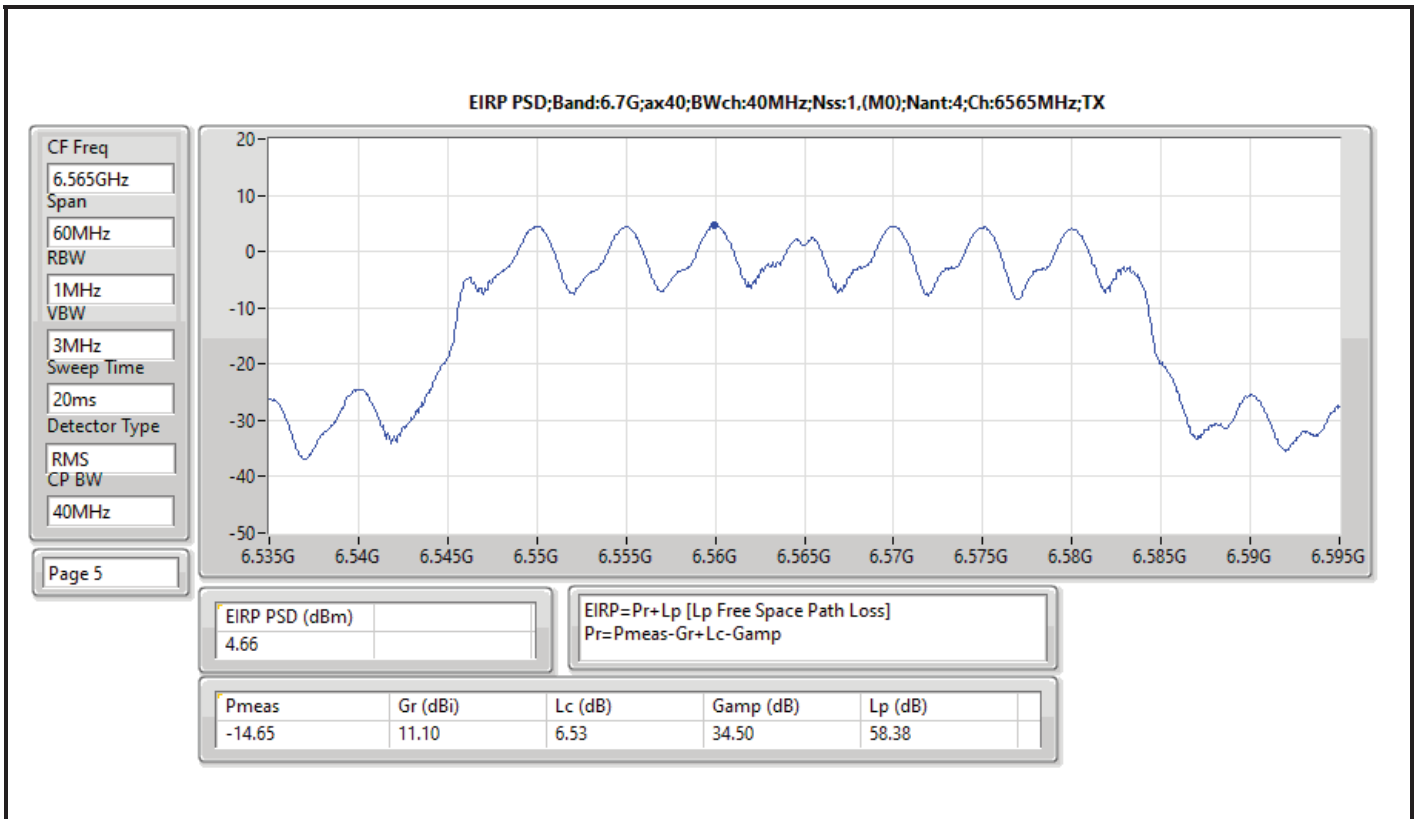

DG = Directional Gain; RBW = 500kHz for 5.725-5.85GHz band / 1MHz for other band;
 PD = trace bin-by-bin of each transmits port summing can be performed maximum power density; Port X = Port X Power Density;

Summary

Mode	PD (dBm/RBW)	EIRP PD (dBm/RBW)
5.925-6.425GHz	-	-
802.11ax HEW20-BF_Nss1,(MCS0)_4TX	-1.41	4.61
802.11ax HEW40-BF_Nss1,(MCS0)_4TX	-1.09	4.93
802.11ax HEW80-BF_Nss1,(MCS0)_4TX	-1.11	4.91
802.11ax HEW160-BF_Nss1,(MCS0)_4TX	-1.18	4.84
6.425-6.525GHz	-	-
802.11ax HEW20-BF_Nss1,(MCS0)_4TX	-1.03	4.99
802.11ax HEW40-BF_Nss1,(MCS0)_4TX	-1.14	4.88
802.11ax HEW80-BF_Nss1,(MCS0)_4TX	-1.27	4.75
802.11ax HEW160-BF_Nss1,(MCS0)_4TX	-1.14	4.88
6.525-6.875GHz	-	-
802.11ax HEW20-BF_Nss1,(MCS0)_4TX	-1.10	4.92
802.11ax HEW40-BF_Nss1,(MCS0)_4TX	-1.04	4.98
802.11ax HEW80-BF_Nss1,(MCS0)_4TX	-1.18	4.84
802.11ax HEW160-BF_Nss1,(MCS0)_4TX	-1.13	4.89
6.875-7.125GHz	-	-
802.11ax HEW20-BF_Nss1,(MCS0)_4TX	-1.45	4.57
802.11ax HEW40-BF_Nss1,(MCS0)_4TX	-1.25	4.77
802.11ax HEW80-BF_Nss1,(MCS0)_4TX	-1.12	4.90
802.11ax HEW160-BF_Nss1,(MCS0)_4TX	-3.85	2.17