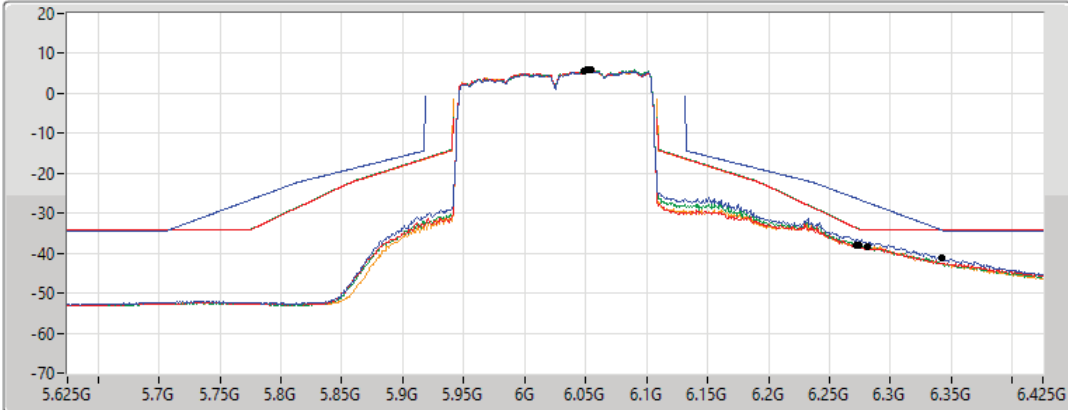

5.925-6.425GHz_802.11ax HEW160_Nss1,(MCS0)_4TX

MASK

6025MHz_TX

30/09/2022

CF Freq
6.025GHz

Span
800MHz

RBW
3MHz

VBW
10MHz

Sweep Time
20ms

Detector Type
RMS

Port 1

Port 2

Port 3

Port 4

Ref(Hz)	Ref(dBm)	Freq(Hz)	Level(dBm)	Limit(dBm)	Margin(dB)	Port
6.04818G	5.66	6.3418G	-41.27	-34.18	-7.09	1
6.05137G	5.80	6.2714G	-37.95	-33.65	-4.30	2
6.05457G	5.92	6.2738G	-37.88	-33.88	-4.00	3
6.04898G	5.72	6.281G	-38.21	-34.28	-3.93	4