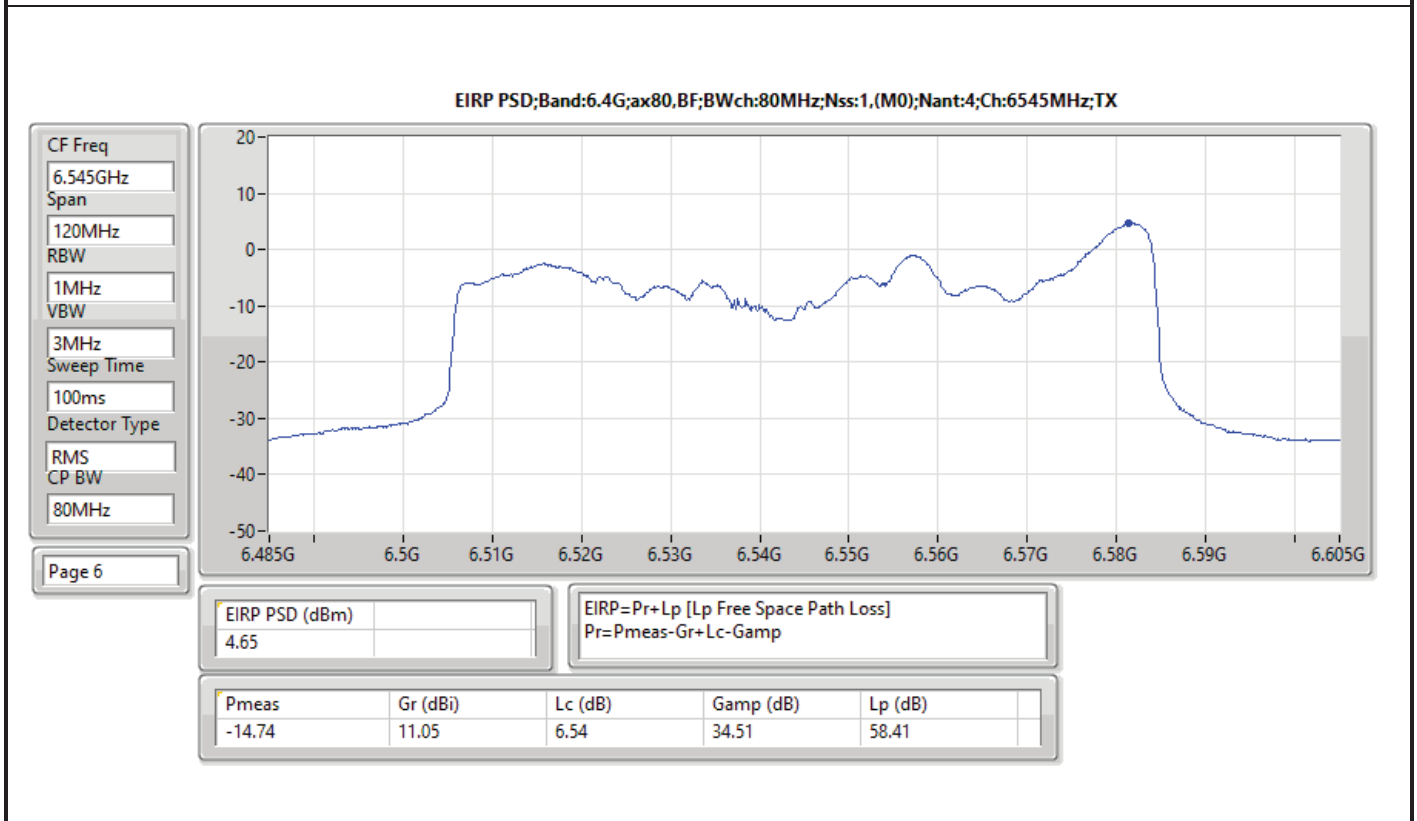

DG = Directional Gain; RBW = 500kHz for 5.725-5.85GHz band / 1MHz for other band;
 PD = trace bin-by-bin of each transmits port summing can be performed maximum power density; Port X = Port X Power Density;