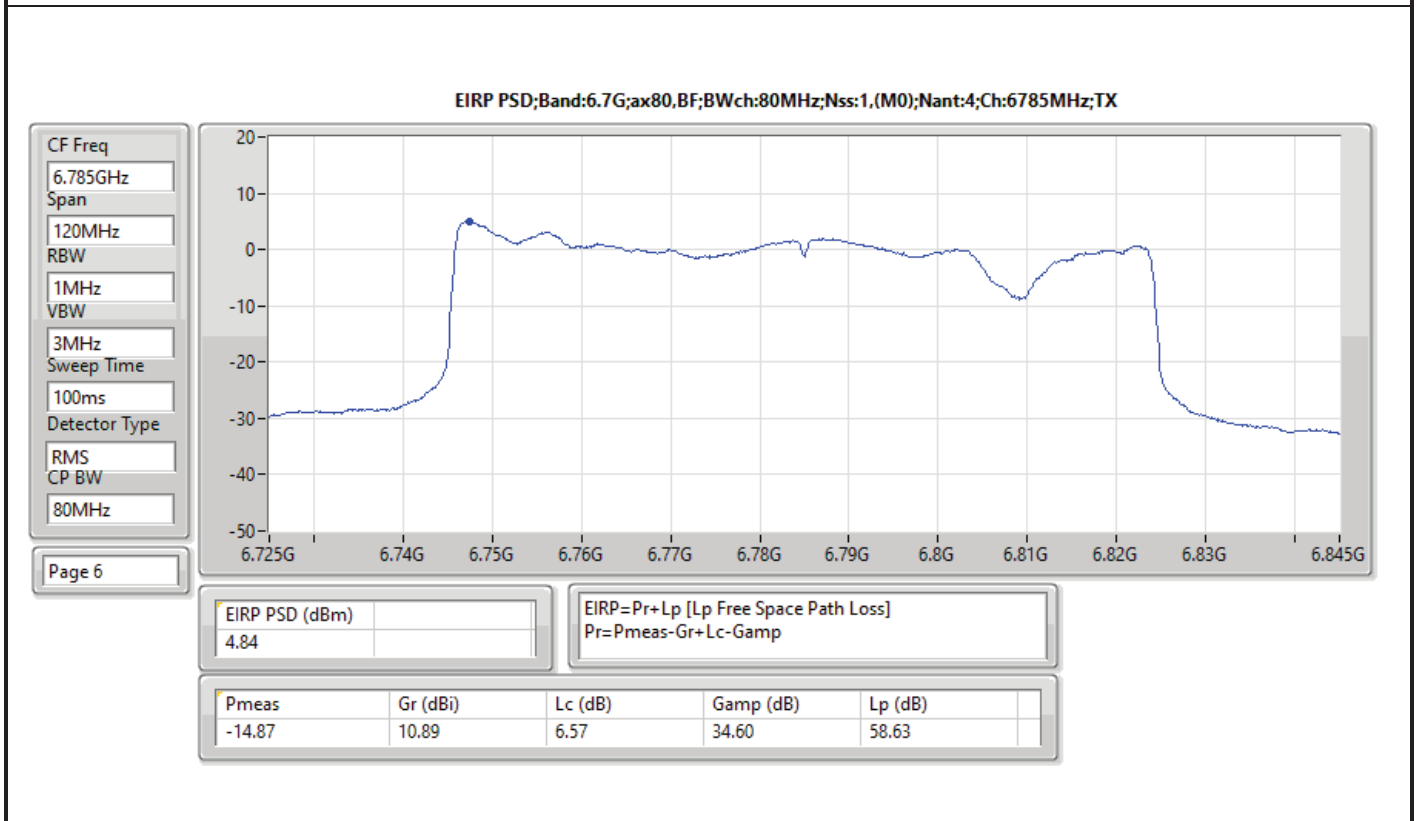

DG = Directional Gain; RBW = 500kHz for 5.725-5.85GHz band / 1MHz for other band;
 PD = trace bin-by-bin of each transmits port summing can be performed maximum power density; Port X = Port X Power Density;