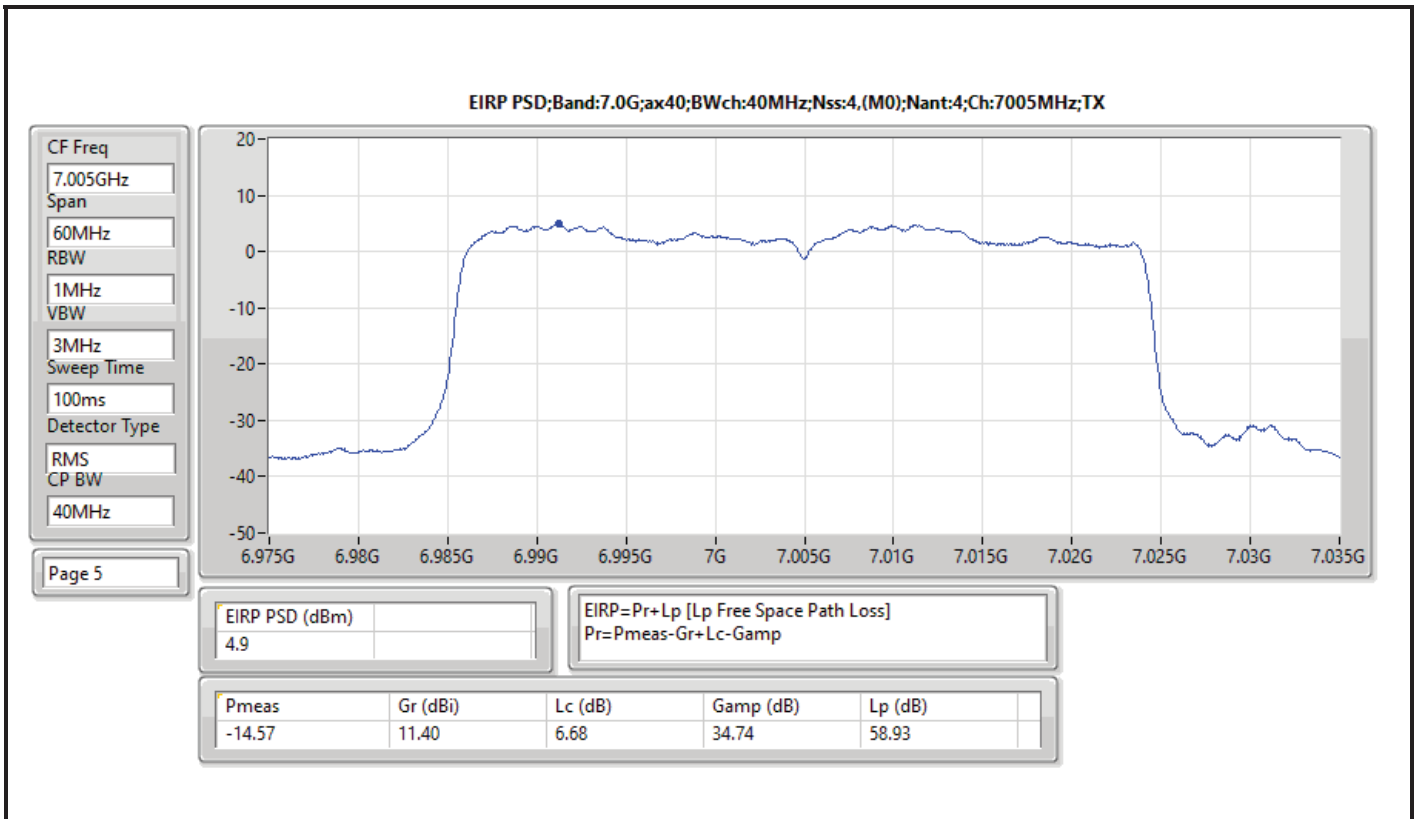

DG = Directional Gain; RBW = 500kHz for 5.725-5.85GHz band / 1MHz for other band;
 PD = trace bin-by-bin of each transmits port summing can be performed maximum power density; Port X = Port X Power Density;

Summary

Mode	PD (dBm/RBW)	EIRP PD (dBm/RBW)
5.925-6.425GHz	-	-
802.11ax HEW20-BF_Nss1,(MCS0)_4TX	-1.41	4.61
802.11ax HEW40-BF_Nss1,(MCS0)_4TX	-1.09	4.93
802.11ax HEW80-BF_Nss1,(MCS0)_4TX	-1.11	4.91
802.11ax HEW160-BF_Nss1,(MCS0)_4TX	-1.18	4.84
6.425-6.525GHz	-	-
802.11ax HEW20-BF_Nss1,(MCS0)_4TX	-1.03	4.99
802.11ax HEW40-BF_Nss1,(MCS0)_4TX	-1.14	4.88
802.11ax HEW80-BF_Nss1,(MCS0)_4TX	-1.27	4.75
802.11ax HEW160-BF_Nss1,(MCS0)_4TX	-1.14	4.88
6.525-6.875GHz	-	-
802.11ax HEW20-BF_Nss1,(MCS0)_4TX	-1.10	4.92
802.11ax HEW40-BF_Nss1,(MCS0)_4TX	-1.04	4.98
802.11ax HEW80-BF_Nss1,(MCS0)_4TX	-1.18	4.84
802.11ax HEW160-BF_Nss1,(MCS0)_4TX	-1.13	4.89
6.875-7.125GHz	-	-
802.11ax HEW20-BF_Nss1,(MCS0)_4TX	-1.45	4.57
802.11ax HEW40-BF_Nss1,(MCS0)_4TX	-1.25	4.77
802.11ax HEW80-BF_Nss1,(MCS0)_4TX	-1.12	4.90
802.11ax HEW160-BF_Nss1,(MCS0)_4TX	-3.85	2.17