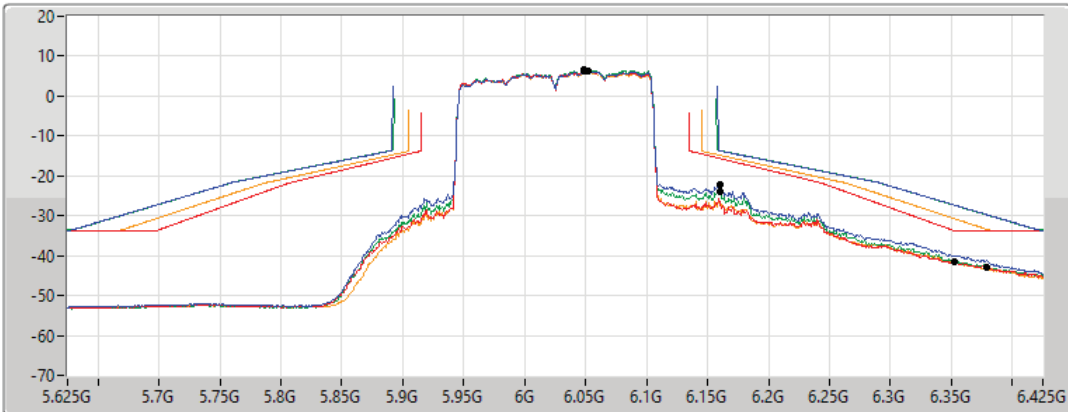

5.925-6.425GHz_802.11ax HEW160_Nss4,(MCS0)_4TX

MASK

6025MHz_TX

30/09/2022

CF Freq
6.025GHz

Span
800MHz

RBW
3MHz

VBW
10MHz

Sweep Time
20ms

Detector Type
RMS

Port 1

Port 2

Port 3

Port 4

Ref(Hz)	Ref(dBm)	Freq(Hz)	Level(dBm)	Limit(dBm)	Margin(dB)	Port
6.04898G	6.32	6.1602G	-22.26	-13.78	-8.48	1
6.05217G	6.23	6.353G	-41.62	-33.77	-7.85	2
6.04898G	6.48	6.1602G	-23.93	-13.68	-10.25	3
6.04978G	6.15	6.3794G	-42.88	-33.43	-9.45	4