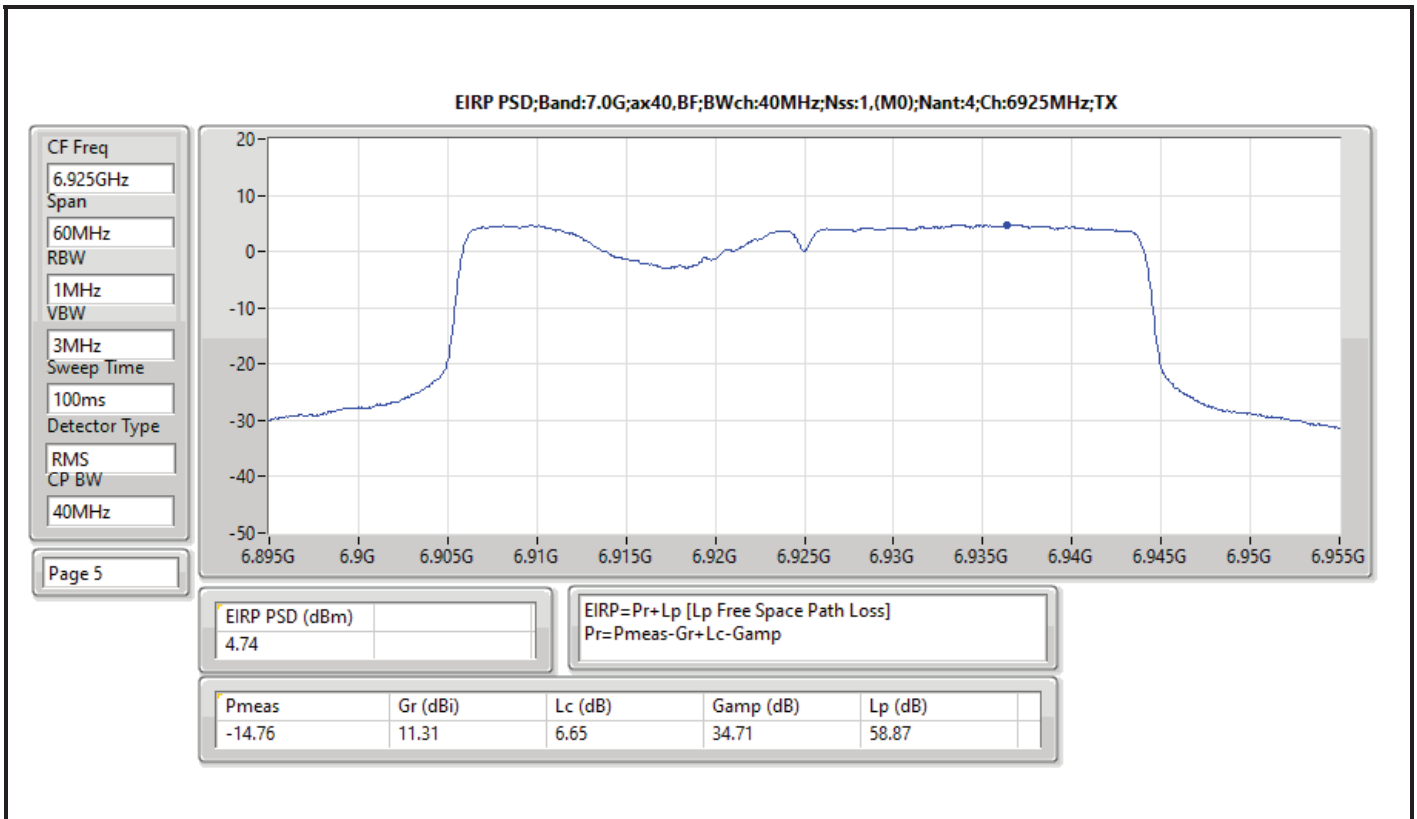

DG = Directional Gain; RBW = 500kHz for 5.725-5.85GHz band / 1MHz for other band;
 PD = trace bin-by-bin of each transmits port summing can be performed maximum power density; Port X = Port X Power Density;