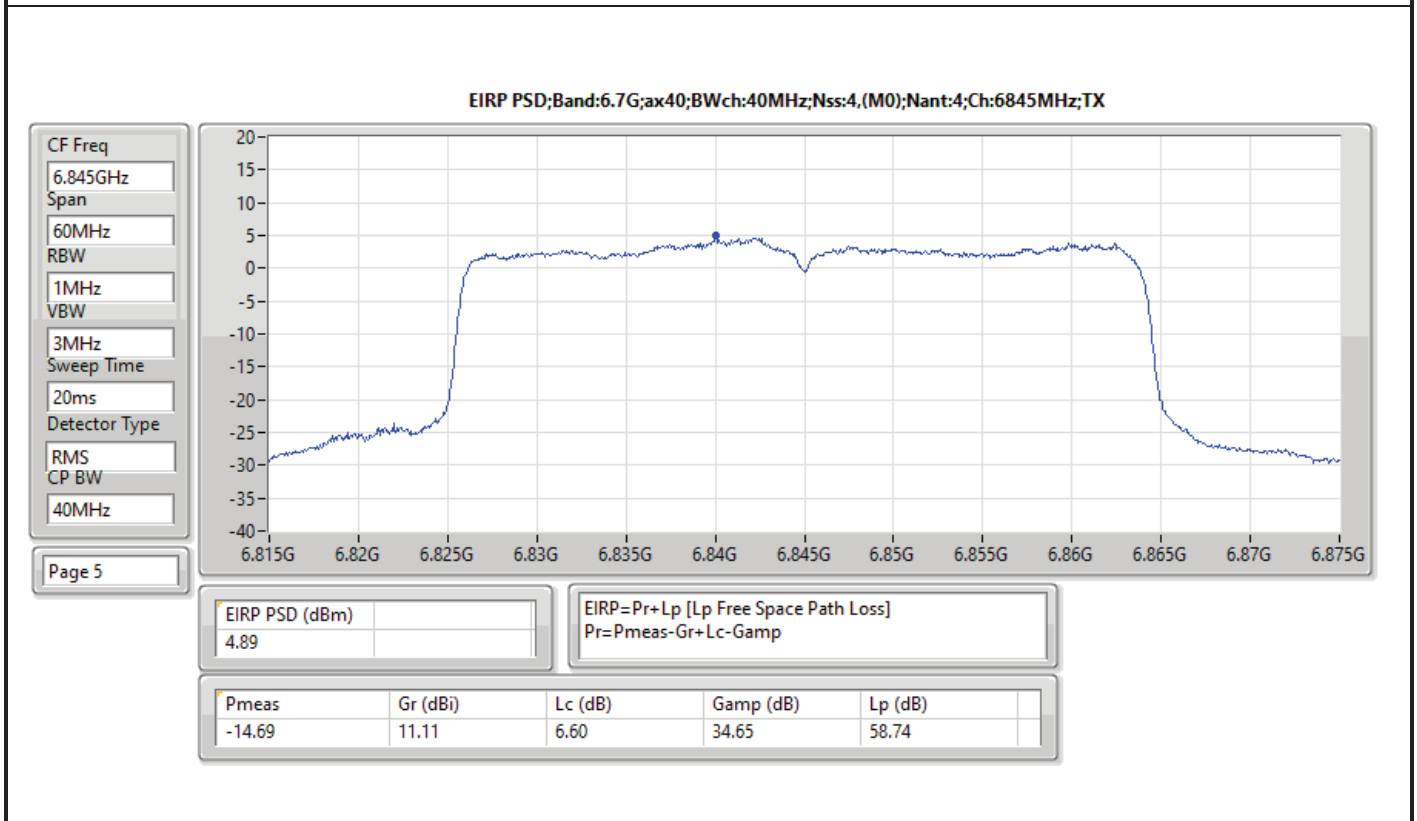

DG = Directional Gain; RBW = 500kHz for 5.725-5.85GHz band / 1MHz for other band;
 PD = trace bin-by-bin of each transmits port summing can be performed maximum power density; Port X = Port X Power Density;