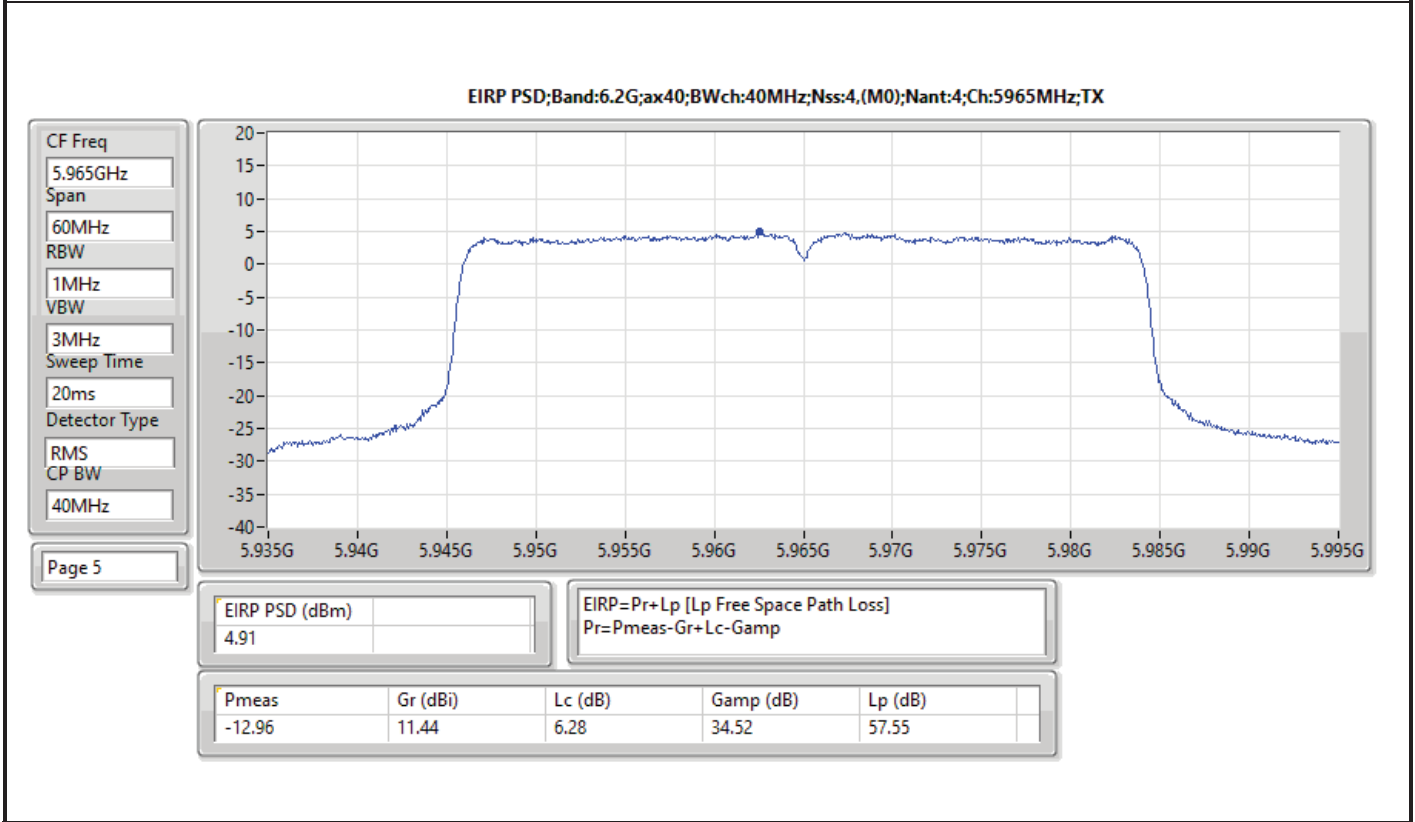

DG = Directional Gain; RBW = 500kHz for 5.725-5.85GHz band / 1MHz for other band;
 PD = trace bin-by-bin of each transmits port summing can be performed maximum power density; Port X = Port X Power Density;