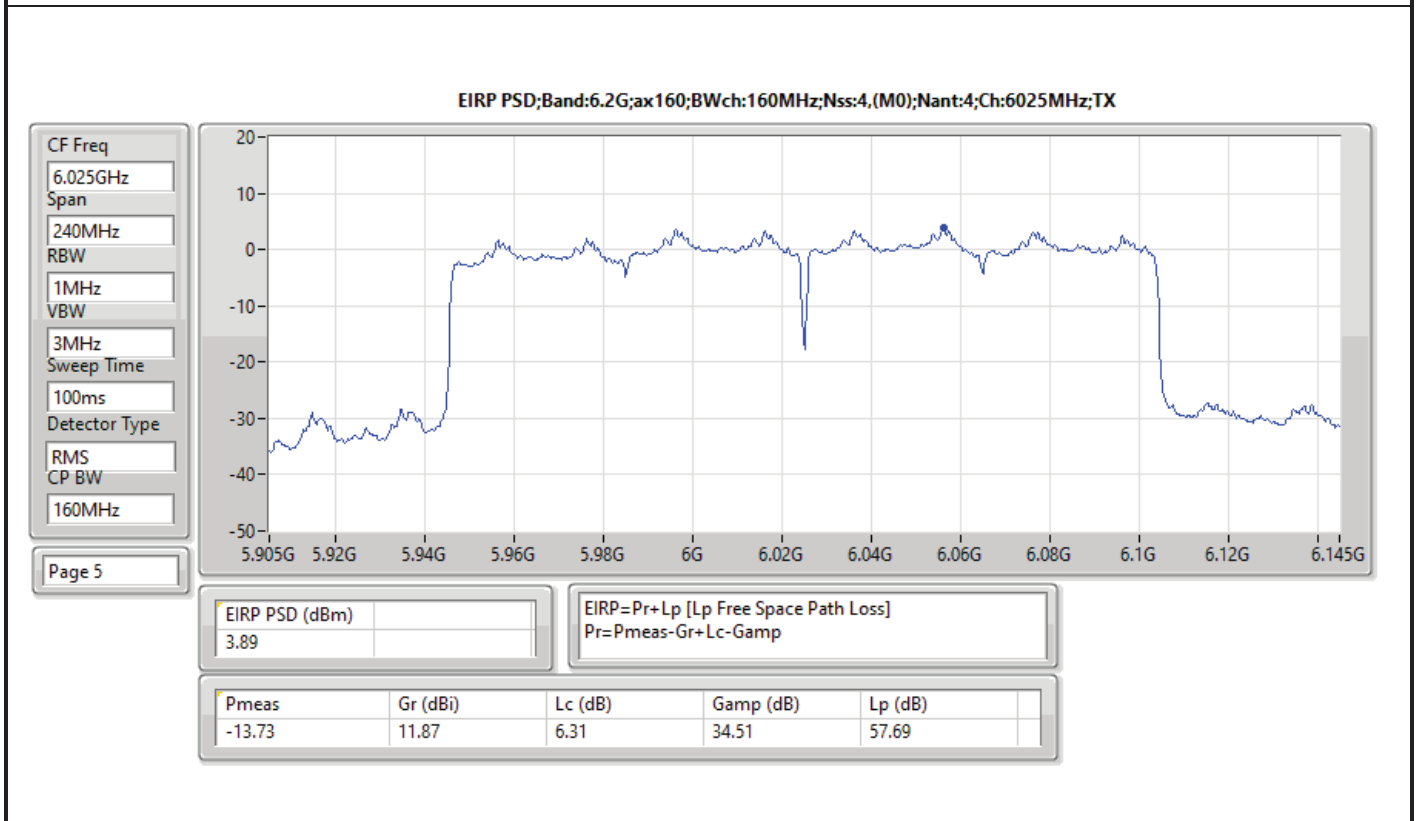

DG = Directional Gain; RBW = 500kHz for 5.725-5.85GHz band / 1MHz for other band;
 PD = trace bin-by-bin of each transmits port summing can be performed maximum power density; Port X = Port X Power Density;