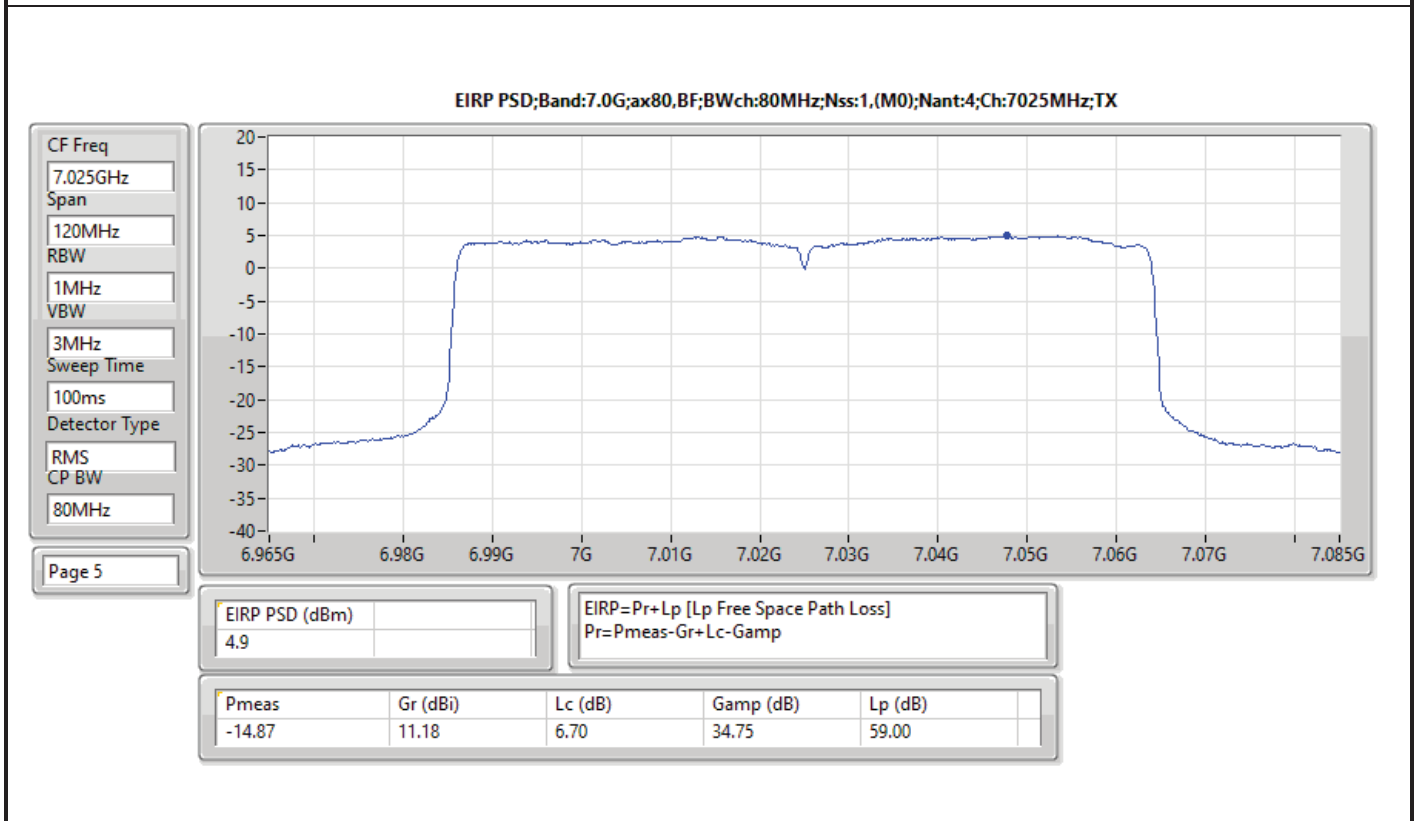

DG = Directional Gain; RBW = 500kHz for 5.725-5.85GHz band / 1MHz for other band;
 PD = trace bin-by-bin of each transmits port summing can be performed maximum power density; Port X = Port X Power Density;