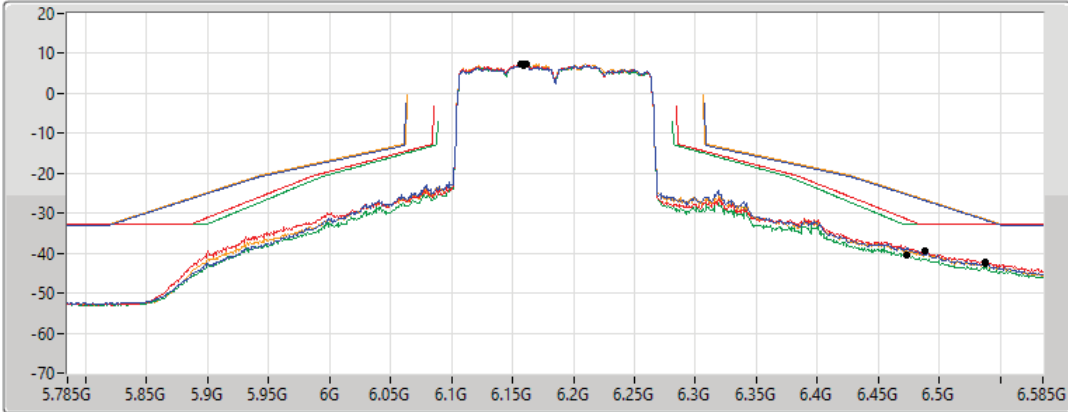

5.925-6.425GHz_802.11ax HEW160_Nss4,(MCS0)_4TX

MASK

6185MHz_TX

30/09/2022

CF Freq
6.185GHz

Span
800MHz

RBW
3MHz

VBW
10MHz

Sweep Time
20ms

Detector Type
RMS

Port 1

Port 2

Port 3

Port 4

Ref(Hz)	Ref(dBm)	Freq(Hz)	Level(dBm)	Limit(dBm)	Margin(dB)	Port
6.15863G	7.02	6.5378G	-42.11	-31.70	-10.41	1
6.15943G	7.32	6.4882G	-39.52	-32.68	-6.84	2
6.15703G	7.24	6.4738G	-40.44	-32.76	-7.68	3
6.16182G	7.44	6.5378G	-42.68	-31.49	-11.19	4