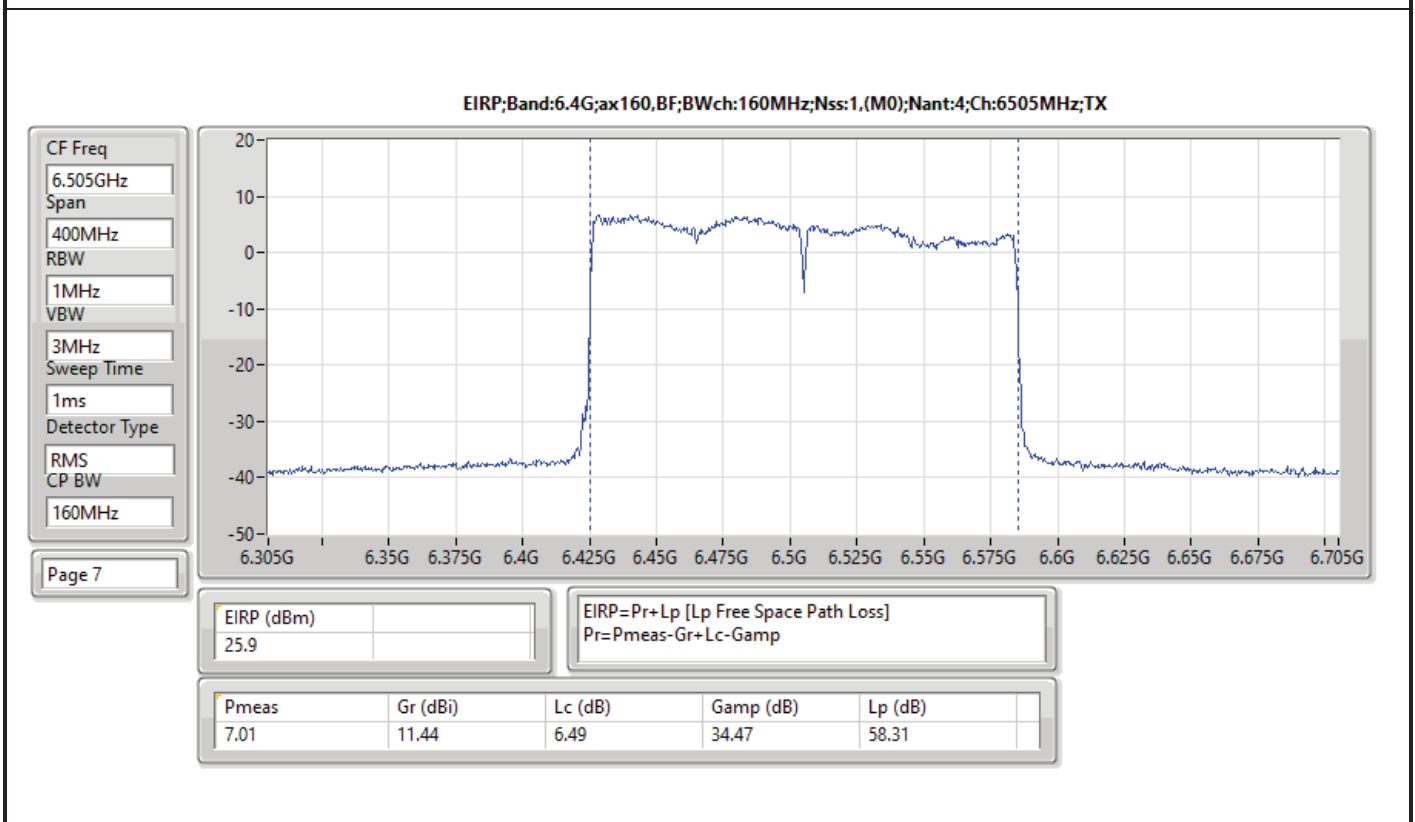

DG = Directional Gain; Port X = Port X output power

Summary

Mode	EIRP PD (dBm/RBW)
5.925-6.425GHz	-
802.11ax HEW20_Nss1,(MCS0)_4TX	4.81
802.11ax HEW20_Nss4,(MCS0)_4TX	4.74
802.11ax HEW40_Nss1,(MCS0)_4TX	4.97
802.11ax HEW40_Nss4,(MCS0)_4TX	4.91
802.11ax HEW80_Nss1,(MCS0)_4TX	4.90
802.11ax HEW80_Nss4,(MCS0)_4TX	4.99
802.11ax HEW160_Nss1,(MCS0)_4TX	4.76
802.11ax HEW160_Nss4,(MCS0)_4TX	4.82
6.425-6.525GHz	-
802.11ax HEW20_Nss1,(MCS0)_4TX	4.57
802.11ax HEW20_Nss4,(MCS0)_4TX	4.78
802.11ax HEW40_Nss1,(MCS0)_4TX	4.95
802.11ax HEW40_Nss4,(MCS0)_4TX	4.90
802.11ax HEW80_Nss1,(MCS0)_4TX	4.90
802.11ax HEW80_Nss4,(MCS0)_4TX	4.99
802.11ax HEW160_Nss1,(MCS0)_4TX	4.63
802.11ax HEW160_Nss4,(MCS0)_4TX	4.55
6.525-6.875GHz	-
802.11ax HEW20_Nss1,(MCS0)_4TX	4.89
802.11ax HEW20_Nss4,(MCS0)_4TX	4.99
802.11ax HEW40_Nss1,(MCS0)_4TX	4.73
802.11ax HEW40_Nss4,(MCS0)_4TX	4.92
802.11ax HEW80_Nss1,(MCS0)_4TX	4.79
802.11ax HEW80_Nss4,(MCS0)_4TX	4.77
802.11ax HEW160_Nss1,(MCS0)_4TX	4.69
802.11ax HEW160_Nss4,(MCS0)_4TX	4.91
6.875-7.125GHz	-
802.11ax HEW20_Nss1,(MCS0)_4TX	4.89
802.11ax HEW20_Nss4,(MCS0)_4TX	4.72
802.11ax HEW40_Nss1,(MCS0)_4TX	4.96
802.11ax HEW40_Nss4,(MCS0)_4TX	4.90
802.11ax HEW80_Nss1,(MCS0)_4TX	4.82
802.11ax HEW80_Nss4,(MCS0)_4TX	4.83
802.11ax HEW160_Nss1,(MCS0)_4TX	4.56
802.11ax HEW160_Nss4,(MCS0)_4TX	3.85