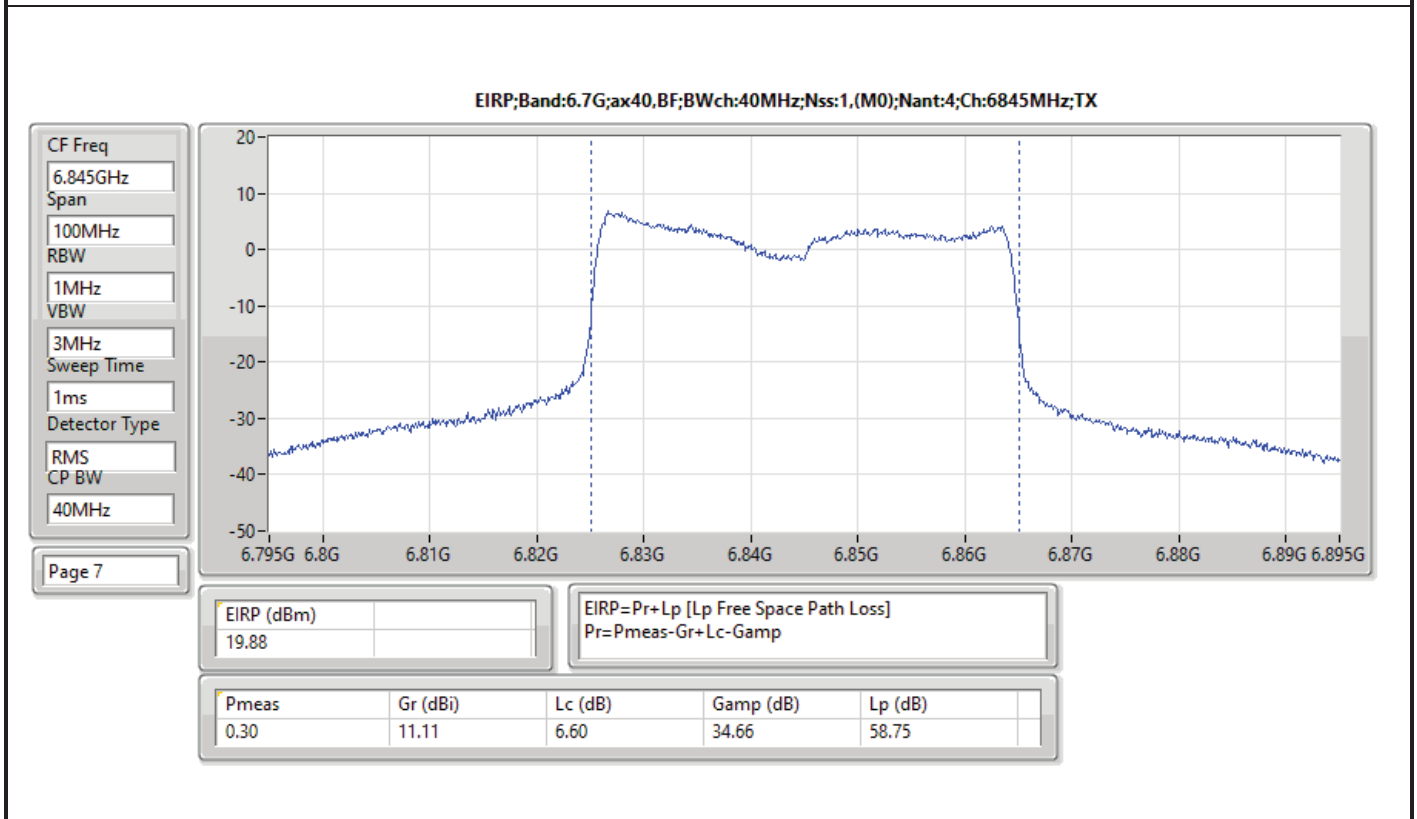

DG = Directional Gain; Port X = Port X output power

Summary

Mode	EIRP PD (dBm/RBW)
5.925-6.425GHz	-
802.11ax HEW20_Nss1,(MCS0)_4TX	4.81
802.11ax HEW20_Nss4,(MCS0)_4TX	4.74
802.11ax HEW40_Nss1,(MCS0)_4TX	4.97
802.11ax HEW40_Nss4,(MCS0)_4TX	4.91
802.11ax HEW80_Nss1,(MCS0)_4TX	4.90
802.11ax HEW80_Nss4,(MCS0)_4TX	4.99
802.11ax HEW160_Nss1,(MCS0)_4TX	4.76
802.11ax HEW160_Nss4,(MCS0)_4TX	4.82
6.425-6.525GHz	-
802.11ax HEW20_Nss1,(MCS0)_4TX	4.57
802.11ax HEW20_Nss4,(MCS0)_4TX	4.78
802.11ax HEW40_Nss1,(MCS0)_4TX	4.95
802.11ax HEW40_Nss4,(MCS0)_4TX	4.90
802.11ax HEW80_Nss1,(MCS0)_4TX	4.90
802.11ax HEW80_Nss4,(MCS0)_4TX	4.99
802.11ax HEW160_Nss1,(MCS0)_4TX	4.63
802.11ax HEW160_Nss4,(MCS0)_4TX	4.55
6.525-6.875GHz	-
802.11ax HEW20_Nss1,(MCS0)_4TX	4.89
802.11ax HEW20_Nss4,(MCS0)_4TX	4.99
802.11ax HEW40_Nss1,(MCS0)_4TX	4.73
802.11ax HEW40_Nss4,(MCS0)_4TX	4.92
802.11ax HEW80_Nss1,(MCS0)_4TX	4.79
802.11ax HEW80_Nss4,(MCS0)_4TX	4.77
802.11ax HEW160_Nss1,(MCS0)_4TX	4.69
802.11ax HEW160_Nss4,(MCS0)_4TX	4.91
6.875-7.125GHz	-
802.11ax HEW20_Nss1,(MCS0)_4TX	4.89
802.11ax HEW20_Nss4,(MCS0)_4TX	4.72
802.11ax HEW40_Nss1,(MCS0)_4TX	4.96
802.11ax HEW40_Nss4,(MCS0)_4TX	4.90
802.11ax HEW80_Nss1,(MCS0)_4TX	4.82
802.11ax HEW80_Nss4,(MCS0)_4TX	4.83
802.11ax HEW160_Nss1,(MCS0)_4TX	4.56
802.11ax HEW160_Nss4,(MCS0)_4TX	3.85