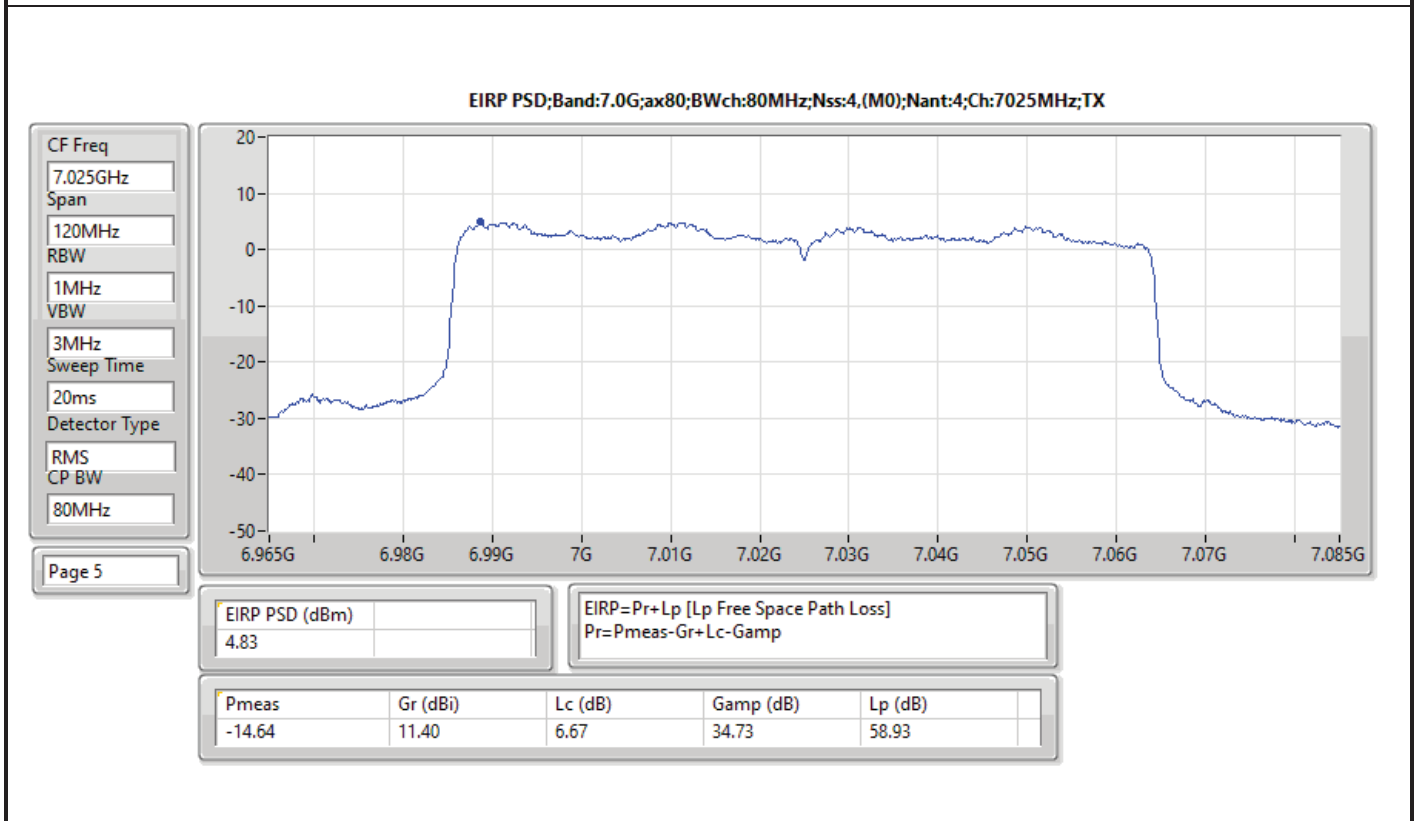

DG = Directional Gain; RBW = 500kHz for 5.725-5.85GHz band / 1MHz for other band;
 PD = trace bin-by-bin of each transmits port summing can be performed maximum power density; Port X = Port X Power Density;

Summary

Mode	PD (dBm/RBW)	EIRP PD (dBm/RBW)
5.925-6.425GHz	-	-
802.11ax HEW20-BF_Nss1,(MCS0)_4TX	-1.41	4.61
802.11ax HEW40-BF_Nss1,(MCS0)_4TX	-1.09	4.93
802.11ax HEW80-BF_Nss1,(MCS0)_4TX	-1.11	4.91
802.11ax HEW160-BF_Nss1,(MCS0)_4TX	-1.18	4.84
6.425-6.525GHz	-	-
802.11ax HEW20-BF_Nss1,(MCS0)_4TX	-1.03	4.99
802.11ax HEW40-BF_Nss1,(MCS0)_4TX	-1.14	4.88
802.11ax HEW80-BF_Nss1,(MCS0)_4TX	-1.27	4.75
802.11ax HEW160-BF_Nss1,(MCS0)_4TX	-1.14	4.88
6.525-6.875GHz	-	-
802.11ax HEW20-BF_Nss1,(MCS0)_4TX	-1.10	4.92
802.11ax HEW40-BF_Nss1,(MCS0)_4TX	-1.04	4.98
802.11ax HEW80-BF_Nss1,(MCS0)_4TX	-1.18	4.84
802.11ax HEW160-BF_Nss1,(MCS0)_4TX	-1.13	4.89
6.875-7.125GHz	-	-
802.11ax HEW20-BF_Nss1,(MCS0)_4TX	-1.45	4.57
802.11ax HEW40-BF_Nss1,(MCS0)_4TX	-1.25	4.77
802.11ax HEW80-BF_Nss1,(MCS0)_4TX	-1.12	4.90
802.11ax HEW160-BF_Nss1,(MCS0)_4TX	-3.85	2.17