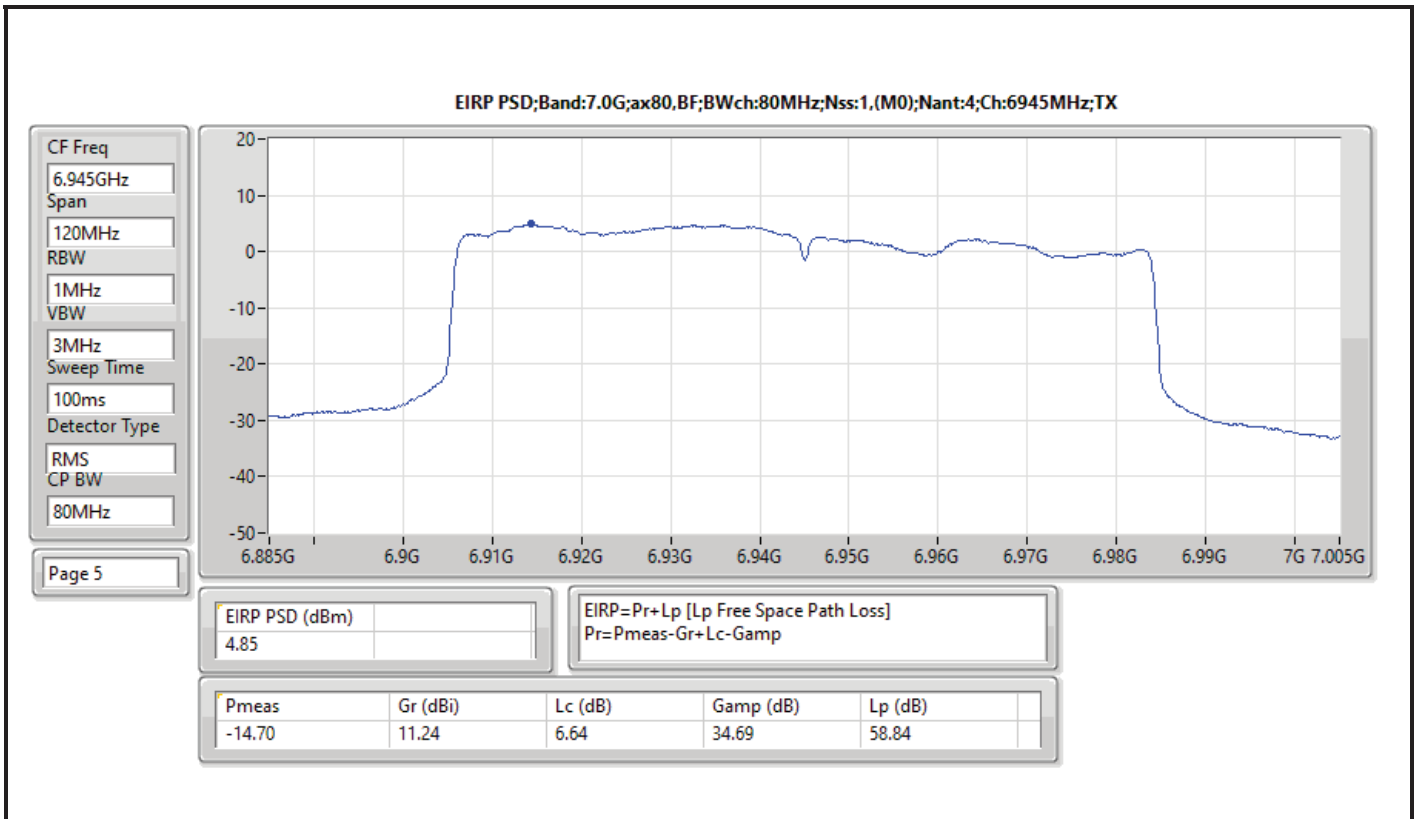

DG = Directional Gain; RBW = 500kHz for 5.725-5.85GHz band / 1MHz for other band;
 PD = trace bin-by-bin of each transmits port summing can be performed maximum power density; Port X = Port X Power Density;