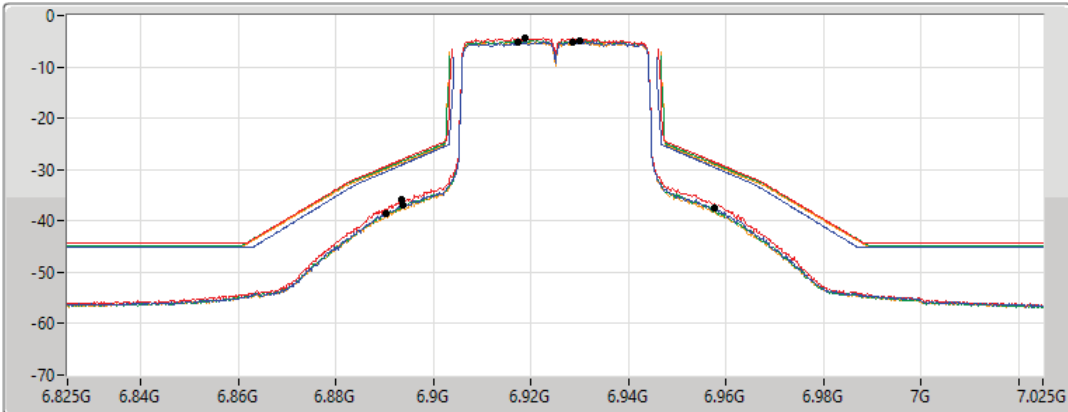

6.875-7.125GHz_802.11ax HEW40_Nss1,(MCS0)_4TX

MASK

6925MHz_TX

30/09/2022

CF Freq
6.925GHz

Span
200MHz

RBW
500kHz

VBW
2MHz

Sweep Time
20ms

Detector Type
RMS

Port 1

Port 2

Port 3

Port 4

Ref(Hz)	Ref(dBm)	Freq(Hz)	Level(dBm)	Limit(dBm)	Margin(dB)	Port
6.9286G	-5.08	6.9578G	-37.35	-29.63	-7.72	1
6.91881G	-4.32	6.8936G	-35.78	-28.03	-7.75	2
6.93G	-4.85	6.8938G	-36.92	-28.27	-8.65	3
6.91741G	-5.21	6.8902G	-38.69	-30.00	-8.69	4