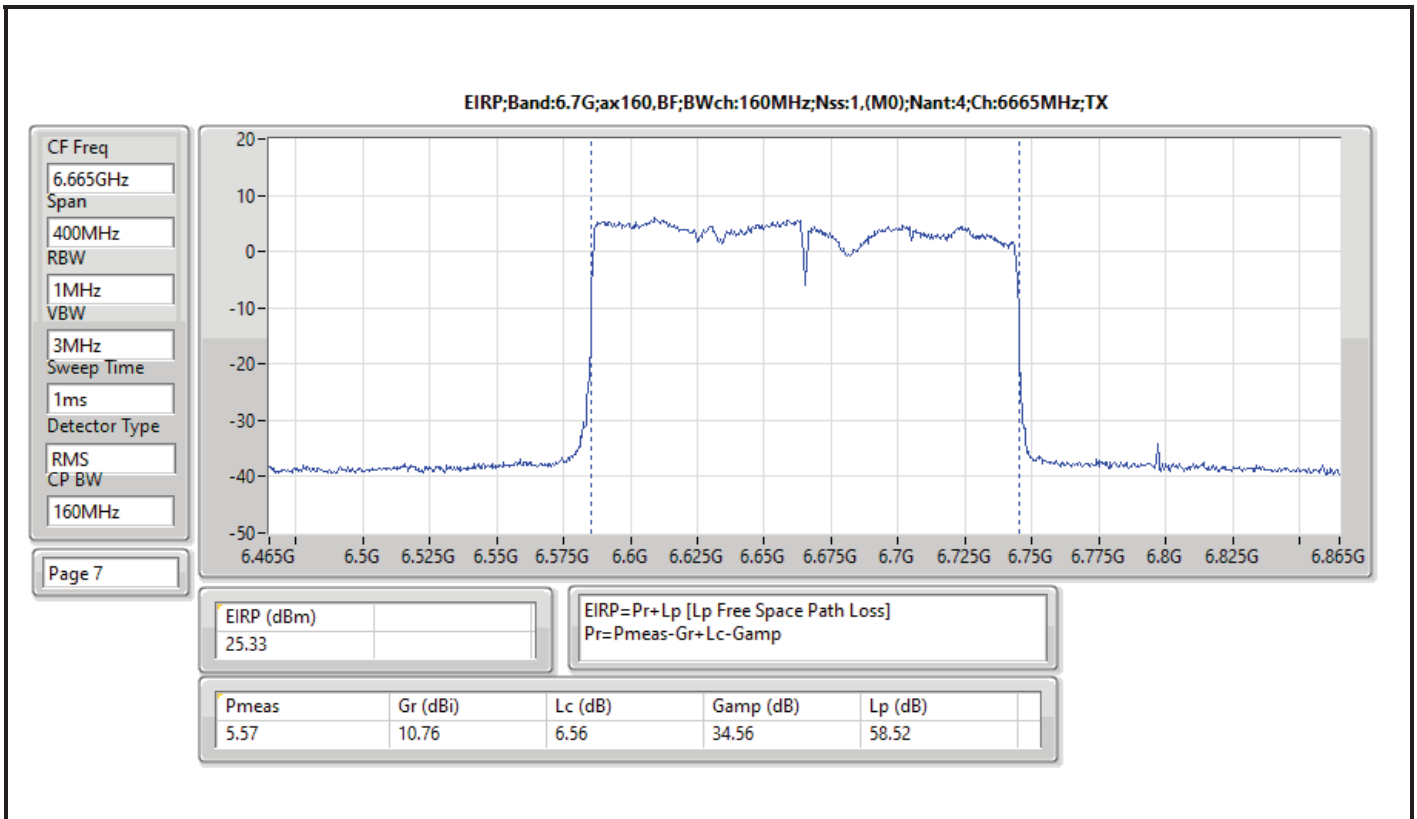

DG = Directional Gain; Port X = Port X output power

Summary

Mode	EIRP PD (dBm/RBW)
5.925-6.425GHz	-
802.11ax HEW20_Nss1,(MCS0)_4TX	4.81
802.11ax HEW20_Nss4,(MCS0)_4TX	4.74
802.11ax HEW40_Nss1,(MCS0)_4TX	4.97
802.11ax HEW40_Nss4,(MCS0)_4TX	4.91
802.11ax HEW80_Nss1,(MCS0)_4TX	4.90
802.11ax HEW80_Nss4,(MCS0)_4TX	4.99
802.11ax HEW160_Nss1,(MCS0)_4TX	4.76
802.11ax HEW160_Nss4,(MCS0)_4TX	4.82
6.425-6.525GHz	-
802.11ax HEW20_Nss1,(MCS0)_4TX	4.57
802.11ax HEW20_Nss4,(MCS0)_4TX	4.78
802.11ax HEW40_Nss1,(MCS0)_4TX	4.95
802.11ax HEW40_Nss4,(MCS0)_4TX	4.90
802.11ax HEW80_Nss1,(MCS0)_4TX	4.90
802.11ax HEW80_Nss4,(MCS0)_4TX	4.99
802.11ax HEW160_Nss1,(MCS0)_4TX	4.63
802.11ax HEW160_Nss4,(MCS0)_4TX	4.55
6.525-6.875GHz	-
802.11ax HEW20_Nss1,(MCS0)_4TX	4.89
802.11ax HEW20_Nss4,(MCS0)_4TX	4.99
802.11ax HEW40_Nss1,(MCS0)_4TX	4.73
802.11ax HEW40_Nss4,(MCS0)_4TX	4.92
802.11ax HEW80_Nss1,(MCS0)_4TX	4.79
802.11ax HEW80_Nss4,(MCS0)_4TX	4.77
802.11ax HEW160_Nss1,(MCS0)_4TX	4.69
802.11ax HEW160_Nss4,(MCS0)_4TX	4.91
6.875-7.125GHz	-
802.11ax HEW20_Nss1,(MCS0)_4TX	4.89
802.11ax HEW20_Nss4,(MCS0)_4TX	4.72
802.11ax HEW40_Nss1,(MCS0)_4TX	4.96
802.11ax HEW40_Nss4,(MCS0)_4TX	4.90
802.11ax HEW80_Nss1,(MCS0)_4TX	4.82
802.11ax HEW80_Nss4,(MCS0)_4TX	4.83
802.11ax HEW160_Nss1,(MCS0)_4TX	4.56
802.11ax HEW160_Nss4,(MCS0)_4TX	3.85