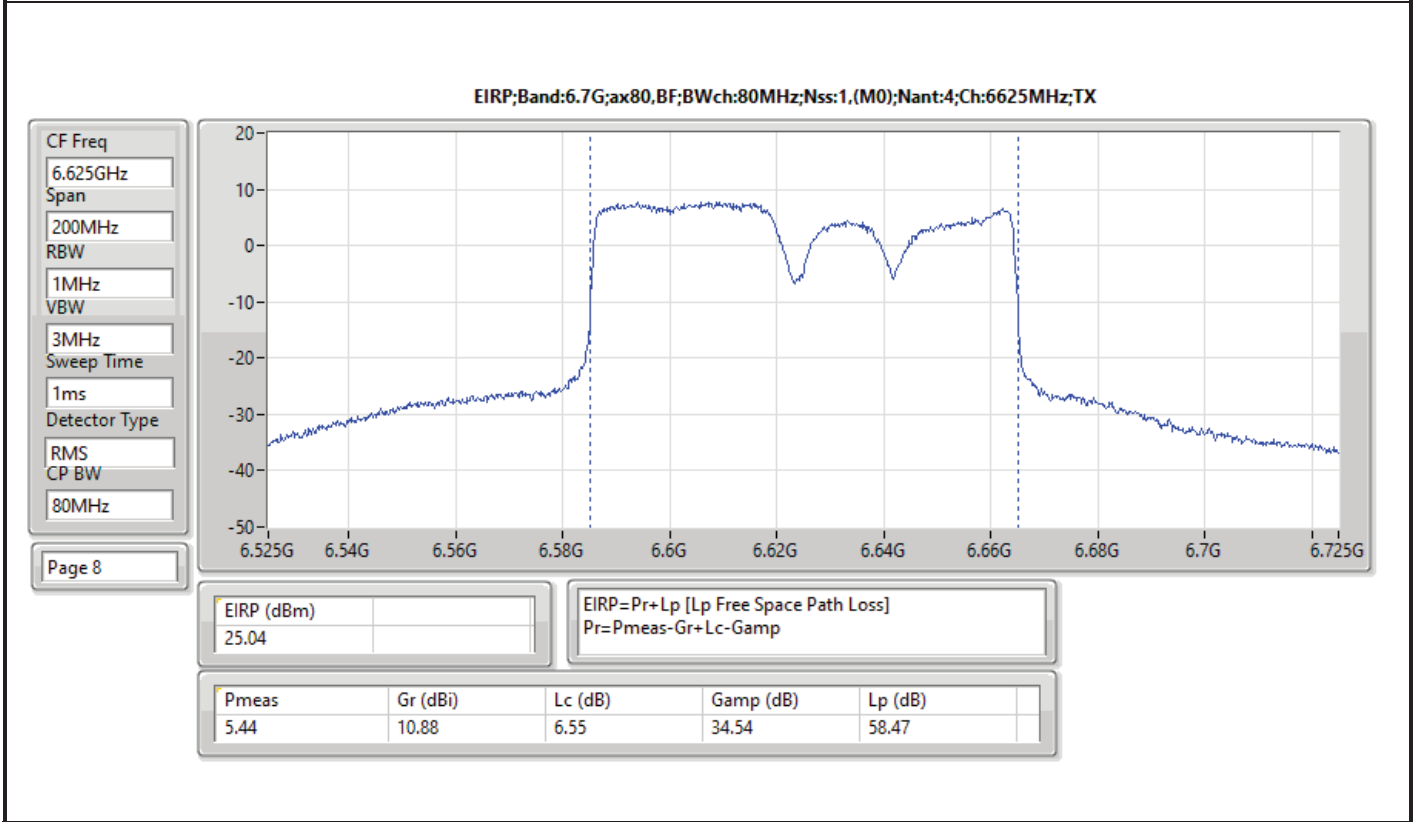

DG = Directional Gain; Port X = Port X output power

Summary

Mode	EIRP PD (dBm/RBW)
5.925-6.425GHz	-
802.11ax HEW20_Nss1,(MCS0)_4TX	4.81
802.11ax HEW20_Nss4,(MCS0)_4TX	4.74
802.11ax HEW40_Nss1,(MCS0)_4TX	4.97
802.11ax HEW40_Nss4,(MCS0)_4TX	4.91
802.11ax HEW80_Nss1,(MCS0)_4TX	4.90
802.11ax HEW80_Nss4,(MCS0)_4TX	4.99
802.11ax HEW160_Nss1,(MCS0)_4TX	4.76
802.11ax HEW160_Nss4,(MCS0)_4TX	4.82
6.425-6.525GHz	-
802.11ax HEW20_Nss1,(MCS0)_4TX	4.57
802.11ax HEW20_Nss4,(MCS0)_4TX	4.78
802.11ax HEW40_Nss1,(MCS0)_4TX	4.95
802.11ax HEW40_Nss4,(MCS0)_4TX	4.90
802.11ax HEW80_Nss1,(MCS0)_4TX	4.90
802.11ax HEW80_Nss4,(MCS0)_4TX	4.99
802.11ax HEW160_Nss1,(MCS0)_4TX	4.63
802.11ax HEW160_Nss4,(MCS0)_4TX	4.55
6.525-6.875GHz	-
802.11ax HEW20_Nss1,(MCS0)_4TX	4.89
802.11ax HEW20_Nss4,(MCS0)_4TX	4.99
802.11ax HEW40_Nss1,(MCS0)_4TX	4.73
802.11ax HEW40_Nss4,(MCS0)_4TX	4.92
802.11ax HEW80_Nss1,(MCS0)_4TX	4.79
802.11ax HEW80_Nss4,(MCS0)_4TX	4.77
802.11ax HEW160_Nss1,(MCS0)_4TX	4.69
802.11ax HEW160_Nss4,(MCS0)_4TX	4.91
6.875-7.125GHz	-
802.11ax HEW20_Nss1,(MCS0)_4TX	4.89
802.11ax HEW20_Nss4,(MCS0)_4TX	4.72
802.11ax HEW40_Nss1,(MCS0)_4TX	4.96
802.11ax HEW40_Nss4,(MCS0)_4TX	4.90
802.11ax HEW80_Nss1,(MCS0)_4TX	4.82
802.11ax HEW80_Nss4,(MCS0)_4TX	4.83
802.11ax HEW160_Nss1,(MCS0)_4TX	4.56
802.11ax HEW160_Nss4,(MCS0)_4TX	3.85