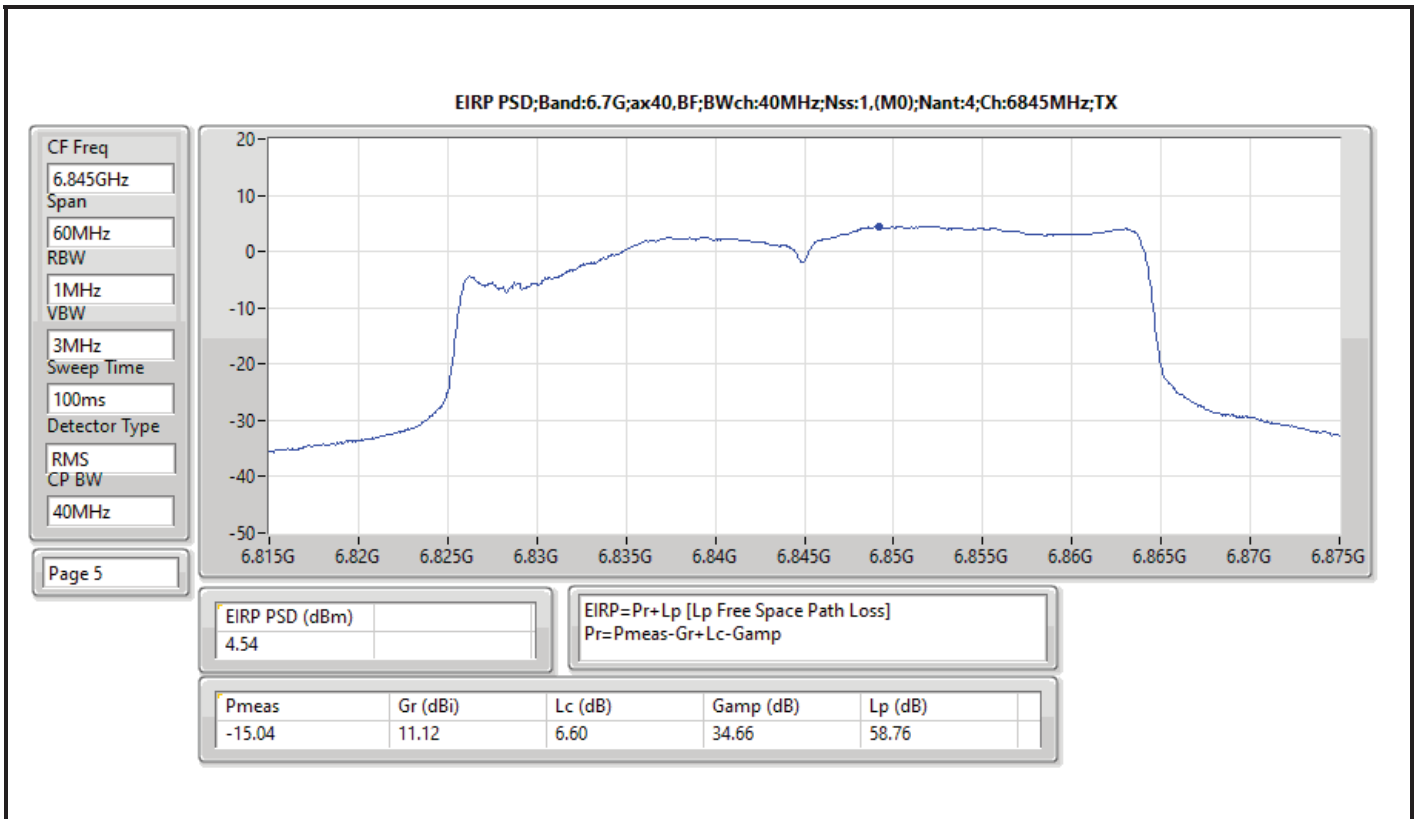

DG = Directional Gain; RBW = 500kHz for 5.725-5.85GHz band / 1MHz for other band;
 PD = trace bin-by-bin of each transmits port summing can be performed maximum power density; Port X = Port X Power Density;