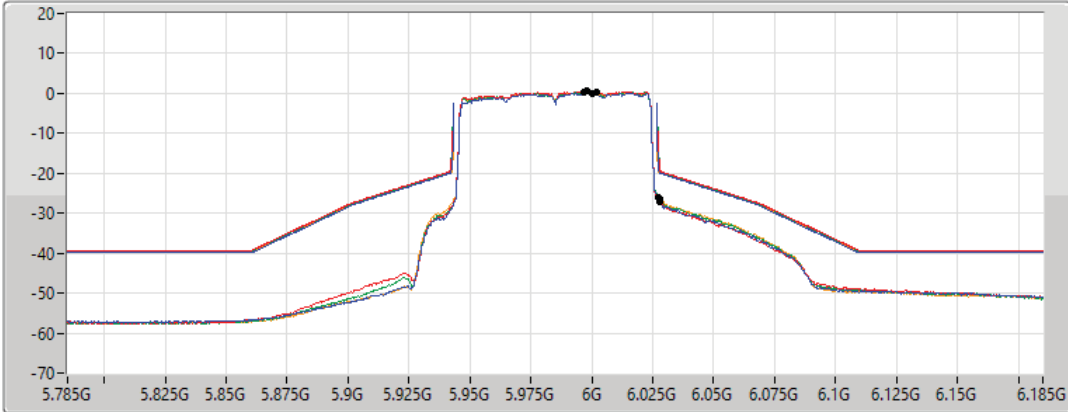

5.925-6.425GHz_802.11ax HEW80_Nss1,(MCS0)_4TX

MASK

5985MHz_TX

30/09/2022

CF Freq
5.985GHz

Span
400MHz

RBW
1MHz

VBW
3MHz

Sweep Time
20ms

Detector Type
RMS

Port 1

Port 2

Port 3

Port 4

Ref(Hz)	Ref(dBm)	Freq(Hz)	Level(dBm)	Limit(dBm)	Margin(dB)	Port
6.00018G	0.13	6.0278G	-27.08	-19.94	-7.14	1
5.99819G	0.55	6.0278G	-26.71	-19.47	-7.24	2
6.00178G	0.37	6.0278G	-26.24	-19.64	-6.60	3
5.99699G	0.36	6.0274G	-25.89	-19.66	-6.23	4