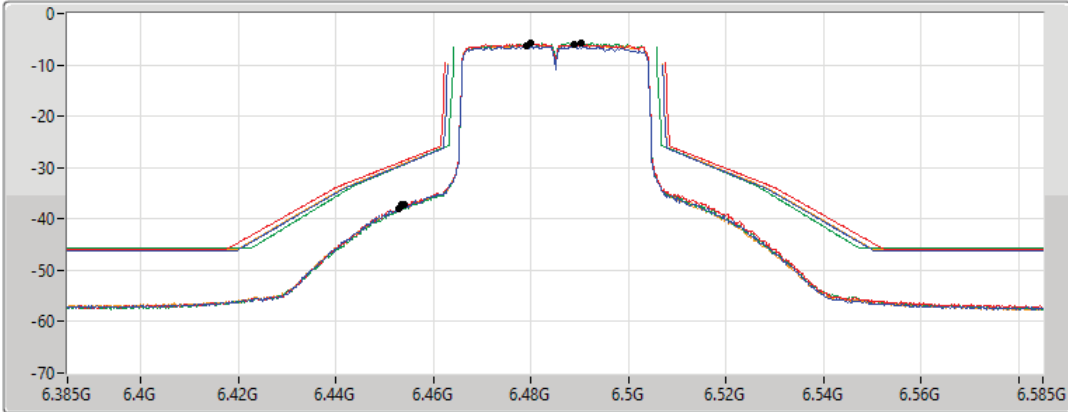

6.425-6.525GHz_802.11ax HEW40_Nss1,(MCS0)_4TX

MASK

6485MHz_TX

30/09/2022

CF Freq
6.485GHz

Span
200MHz

RBW
500kHz

VBW
2MHz

Sweep Time
20ms

Detector Type
RMS

Port 1

Port 2

Port 3

Port 4

Ref(Hz)	Ref(dBm)	Freq(Hz)	Level(dBm)	Limit(dBm)	Margin(dB)	Port
6.47901G	-6.23	6.454G	-37.17	-29.38	-7.79	1
6.48G	-5.82	6.4536G	-37.22	-28.81	-8.41	2
6.49019G	-5.66	6.4528G	-38.04	-29.89	-8.15	3
6.489G	-6.06	6.4534G	-37.48	-29.44	-8.04	4