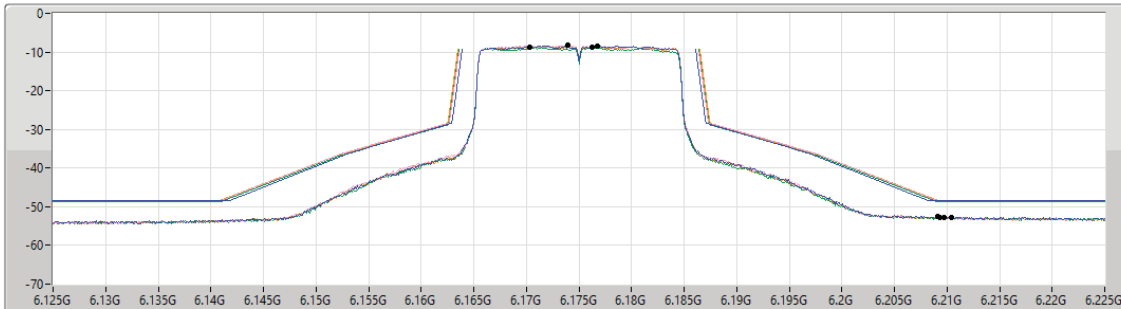

Port 1

Port 2

Port 3

Port 4

Ref(Hz)	Ref(dBm)	Freq(Hz)	Level(dBm)	Limit(dBm)	Margin(dB)	Port
6.1768G	-8.38	6.2091G	-52.61	-48.38	-4.23	1
6.1739G	-8.30	6.2097G	-52.66	-48.30	-4.36	2
6.1763G	-8.77	6.2093G	-52.66	-48.77	-3.89	3
6.1703G	-8.63	6.2104G	-52.73	-48.63	-4.10	4