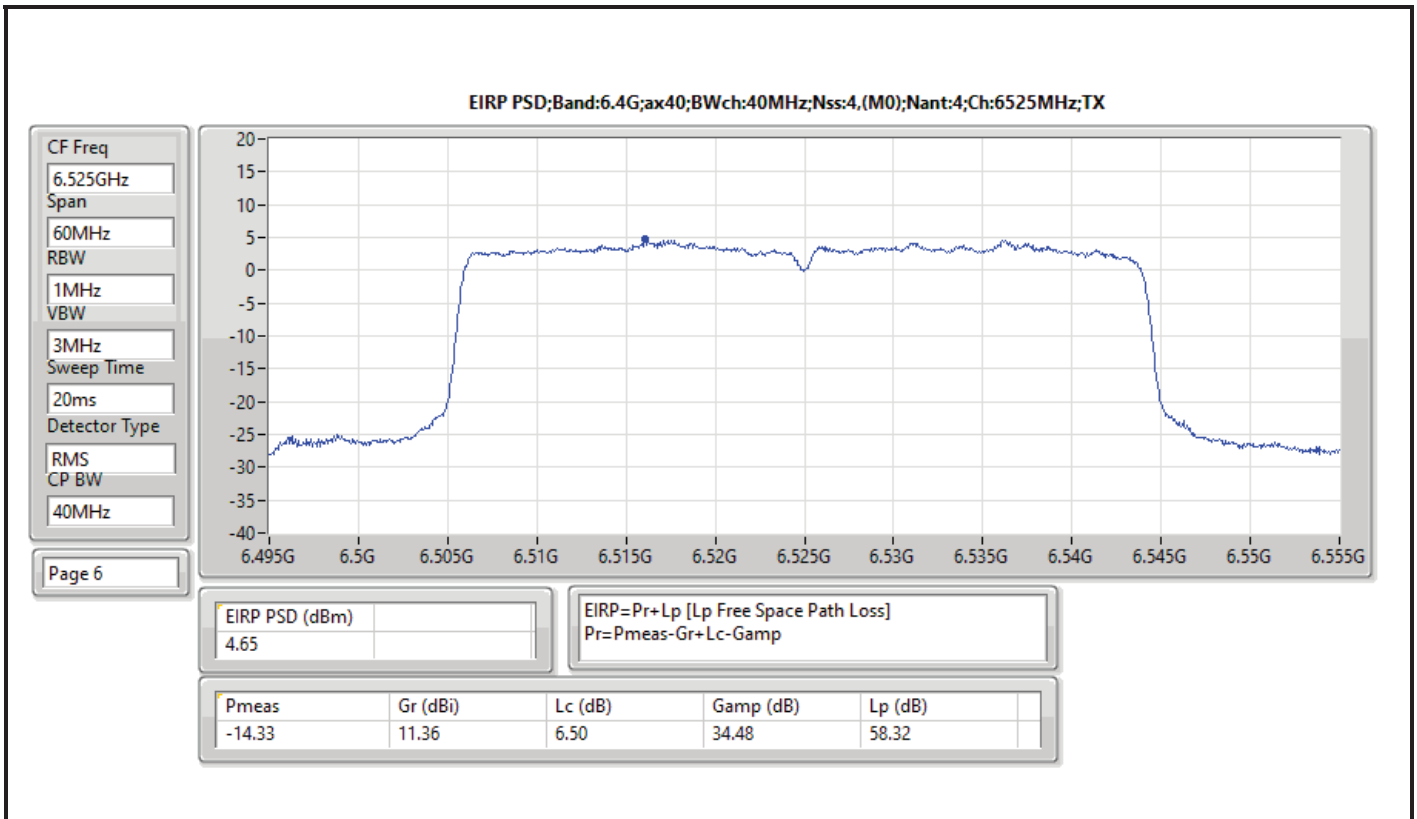

DG = Directional Gain; RBW = 500kHz for 5.725-5.85GHz band / 1MHz for other band;
 PD = trace bin-by-bin of each transmits port summing can be performed maximum power density; Port X = Port X Power Density;