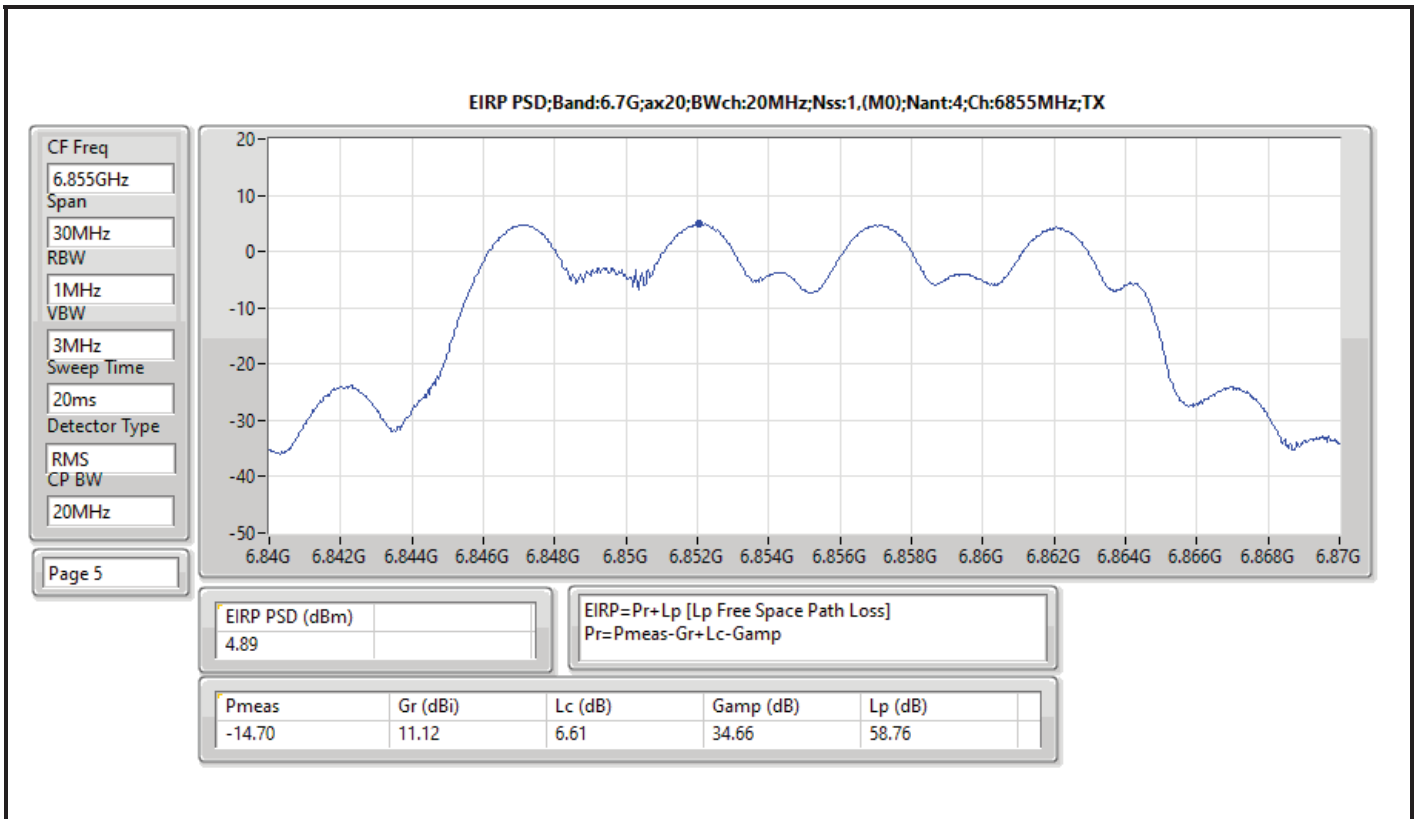

Mode	Result	EIRP PD (dBm/RBW)	EIRP PD Limit (dBm/RBW)
802.11ax HEW80_Nss1,(MCS0)_4TX	-	-	-
5985MHz	Pass	4.90	5.00
6145MHz	Pass	4.63	5.00
6385MHz	Pass	4.67	5.00
6465MHz	Pass	4.90	5.00
6545MHz	Pass	4.81	5.00
6625MHz	Pass	4.79	5.00
6705MHz	Pass	4.77	5.00
6785MHz	Pass	4.71	5.00
6865MHz	Pass	4.72	5.00
6945MHz	Pass	4.82	5.00
7025MHz	Pass	4.52	5.00
802.11ax HEW80_Nss4,(MCS0)_4TX	-	-	-
5985MHz	Pass	4.62	5.00
6145MHz	Pass	4.73	5.00
6385MHz	Pass	4.99	5.00
6465MHz	Pass	4.84	5.00
6545MHz	Pass	4.99	5.00
6625MHz	Pass	4.77	5.00
6705MHz	Pass	4.36	5.00
6785MHz	Pass	4.72	5.00
6865MHz	Pass	4.74	5.00
6945MHz	Pass	4.75	5.00
7025MHz	Pass	4.83	5.00
802.11ax HEW160_Nss1,(MCS0)_4TX	-	-	-
6025MHz	Pass	4.75	5.00
6185MHz	Pass	4.72	5.00
6345MHz	Pass	4.76	5.00
6505MHz	Pass	4.63	5.00
6665MHz	Pass	4.57	5.00
6825MHz	Pass	4.69	5.00
6985MHz	Pass	4.56	5.00
802.11ax HEW160_Nss4,(MCS0)_4TX	-	-	-
6025MHz	Pass	3.89	5.00
6185MHz	Pass	4.66	5.00
6345MHz	Pass	4.82	5.00
6505MHz	Pass	4.55	5.00
6665MHz	Pass	4.91	5.00
6825MHz	Pass	4.68	5.00
6985MHz	Pass	3.85	5.00

DG = Directional Gain; RBW = 500kHz for 5.725-5.85GHz band / 1MHz for other band;
 PD = trace bin-by-bin of each transmits port summing can be performed maximum power density; Port X = Port X Power Density;