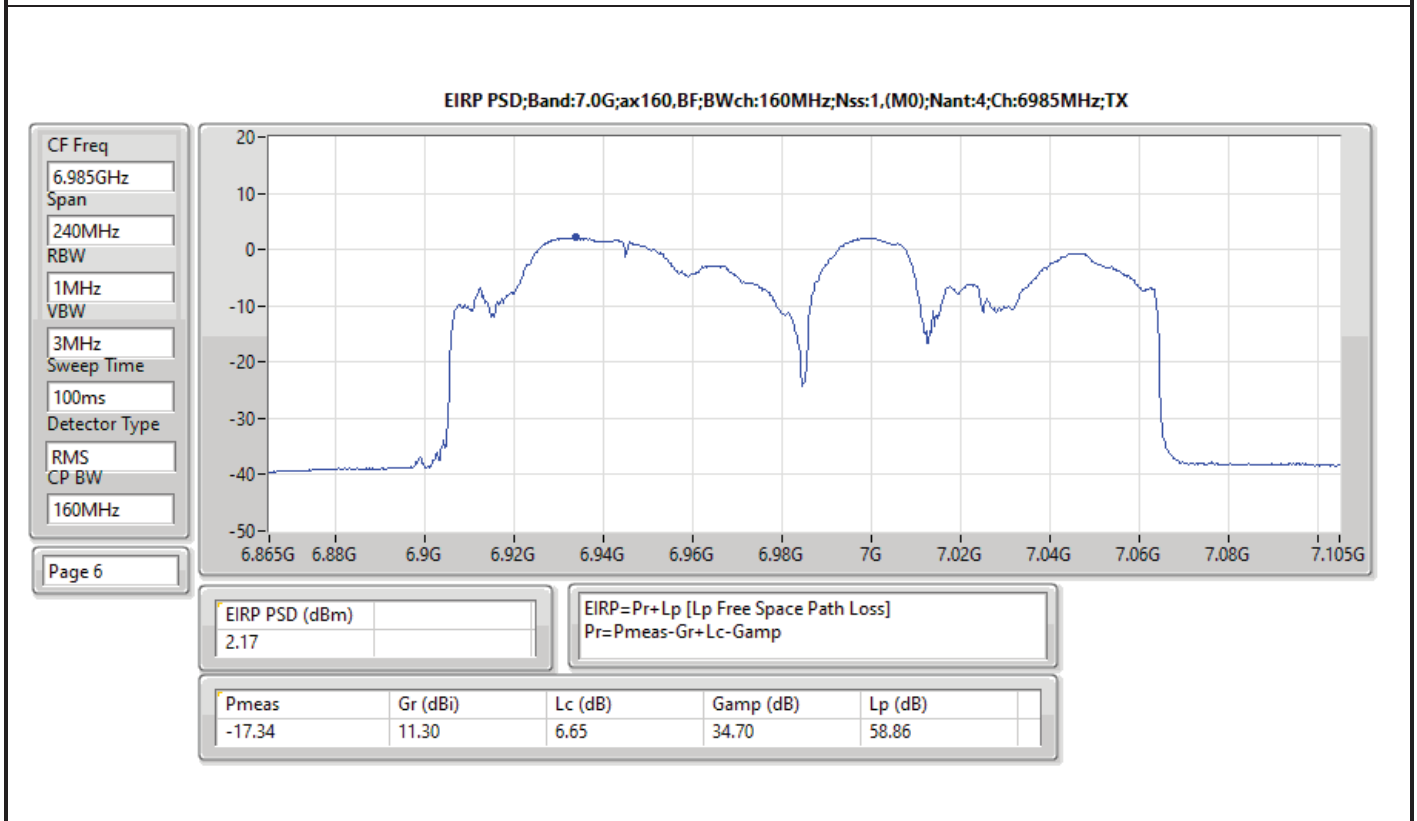

DG = Directional Gain; RBW = 500kHz for 5.725-5.85GHz band / 1MHz for other band;
 PD = trace bin-by-bin of each transmits port summing can be performed maximum power density; Port X = Port X Power Density;