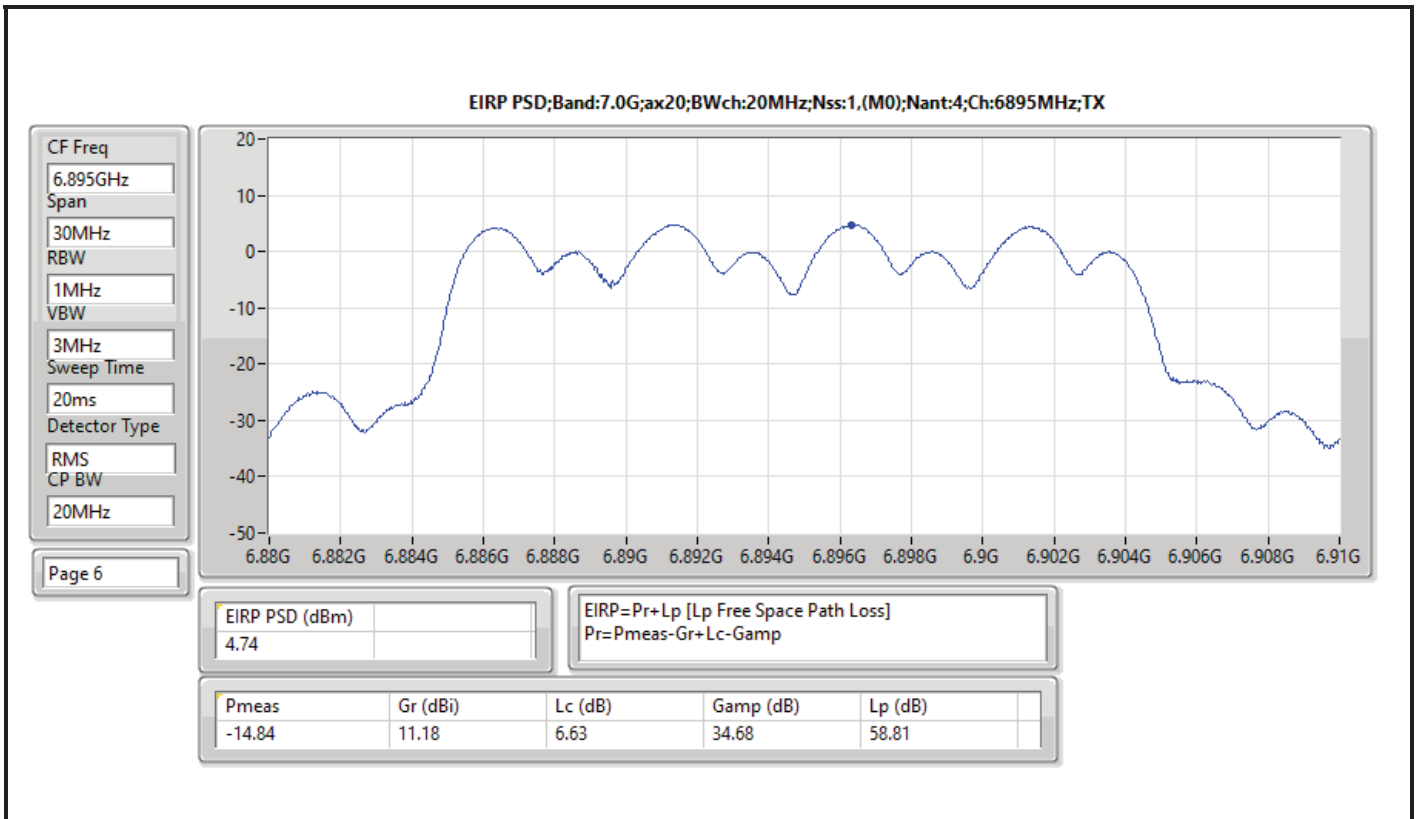

DG = Directional Gain; RBW = 500kHz for 5.725-5.85GHz band / 1MHz for other band;
 PD = trace bin-by-bin of each transmits port summing can be performed maximum power density; Port X = Port X Power Density;