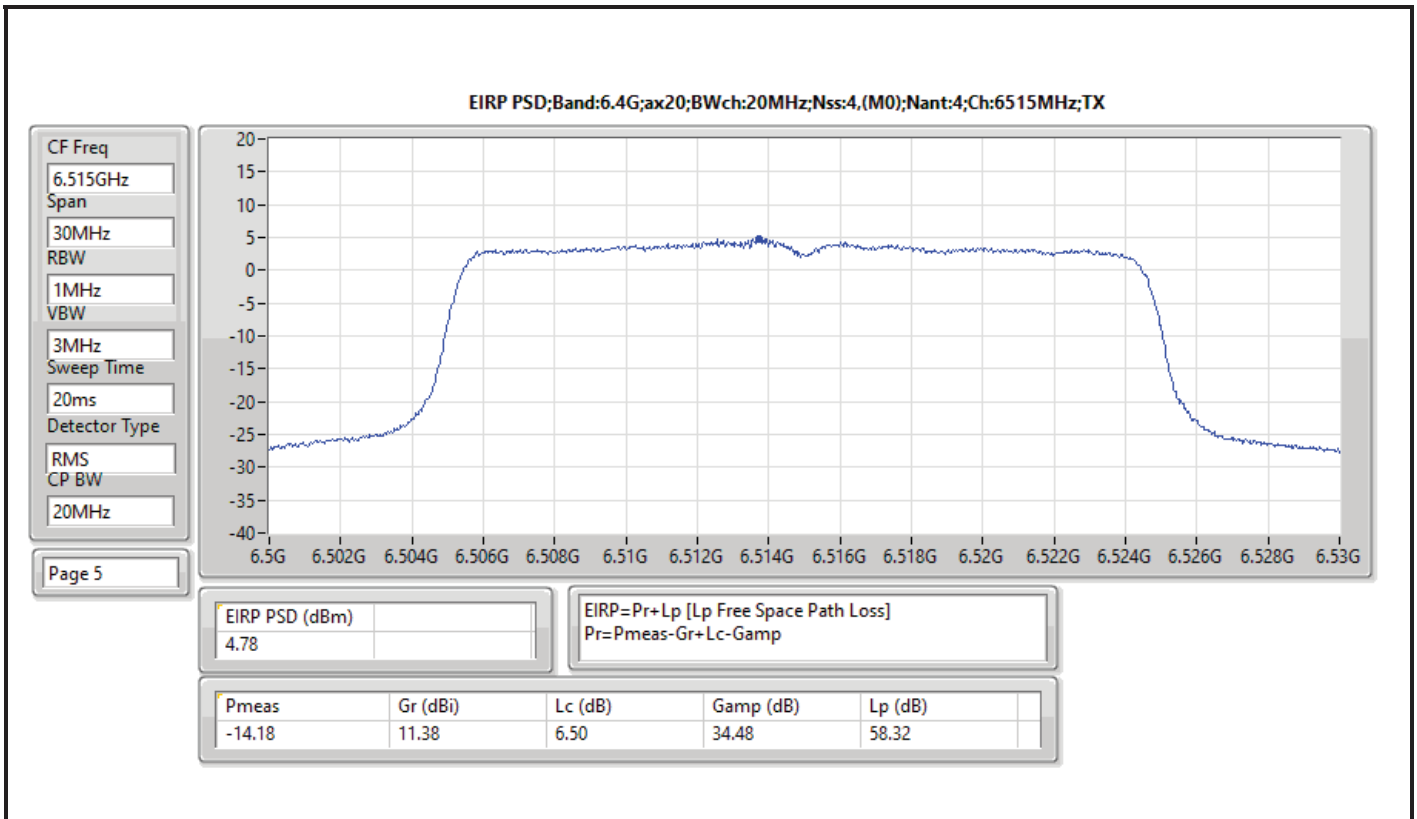

DG = Directional Gain; RBW = 500kHz for 5.725-5.85GHz band / 1MHz for other band;
 PD = trace bin-by-bin of each transmits port summing can be performed maximum power density; Port X = Port X Power Density;