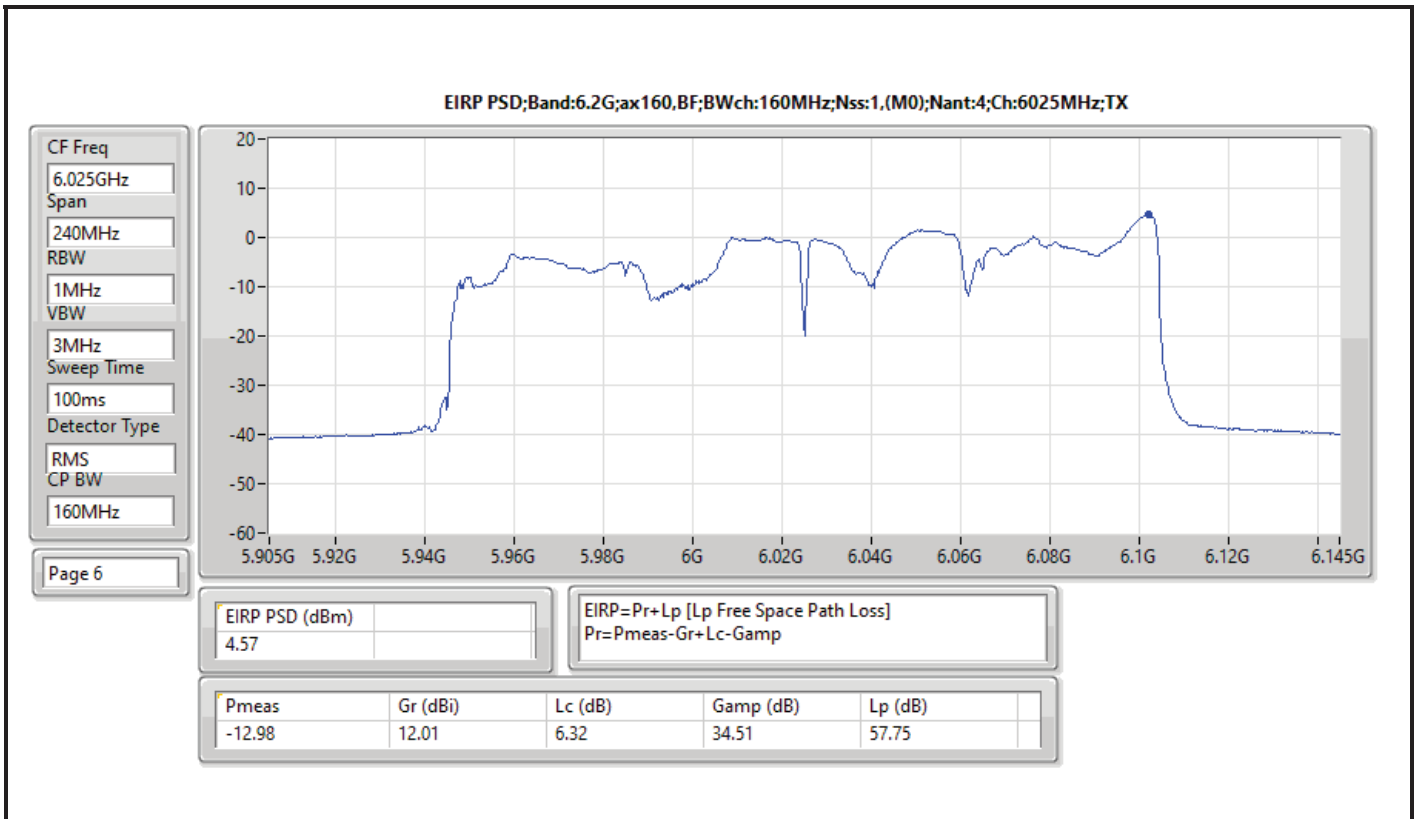

DG = Directional Gain; RBW = 500kHz for 5.725-5.85GHz band / 1MHz for other band;
 PD = trace bin-by-bin of each transmits port summing can be performed maximum power density; Port X = Port X Power Density;