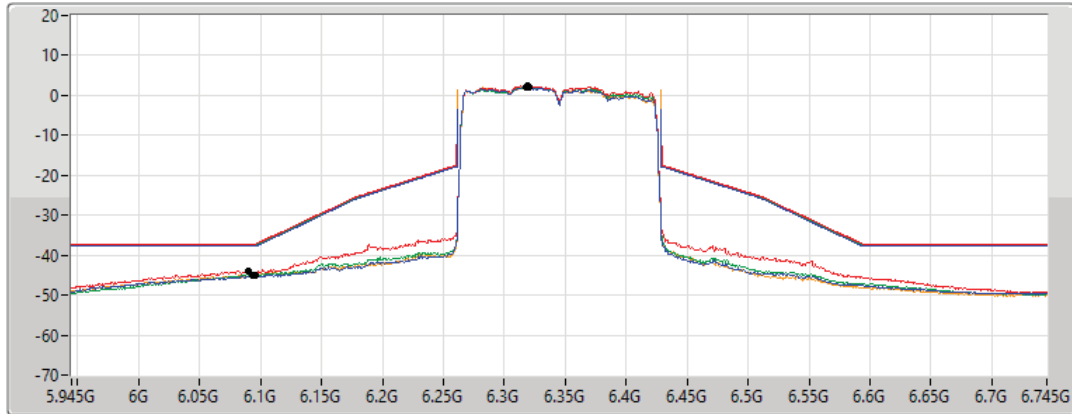

5.925-6.425GHz_802.11ax HEW160_Nss1,(MCS0)_4TX

MASK

6345MHz_TX

30/09/2022

CF Freq
6.345GHz

Span
800MHz

RBW
3MHz

VBW
10MHz

Sweep Time
20ms

Detector Type
RMS

Port 1

Port 2

Port 3

Port 4

Ref(Hz)	Ref(dBm)	Freq(Hz)	Level(dBm)	Limit(dBm)	Margin(dB)	Port
6.31783G	2.20	6.0946G	-45.20	-37.80	-7.40	1
6.31943G	2.54	6.0906G	-44.01	-37.46	-6.55	2
6.32022G	2.24	6.0938G	-44.97	-37.76	-7.21	3
6.31863G	2.21	6.0954G	-44.87	-37.79	-7.08	4

6.425-6.525GHz_802.11ax HEW160_Nss1,(MCS0)_4TX

MASK