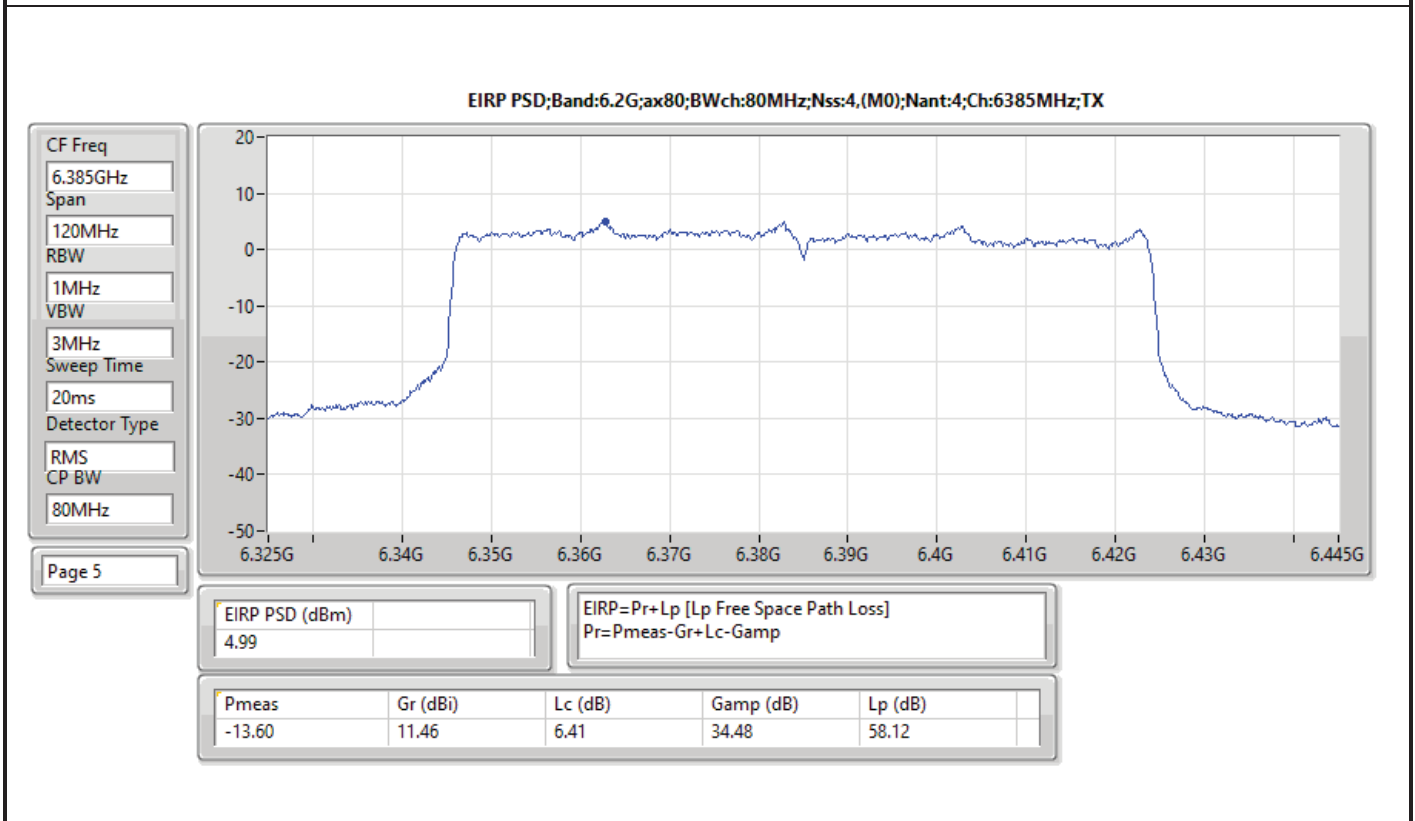

DG = Directional Gain; RBW = 500kHz for 5.725-5.85GHz band / 1MHz for other band;
 PD = trace bin-by-bin of each transmits port summing can be performed maximum power density; Port X = Port X Power Density;