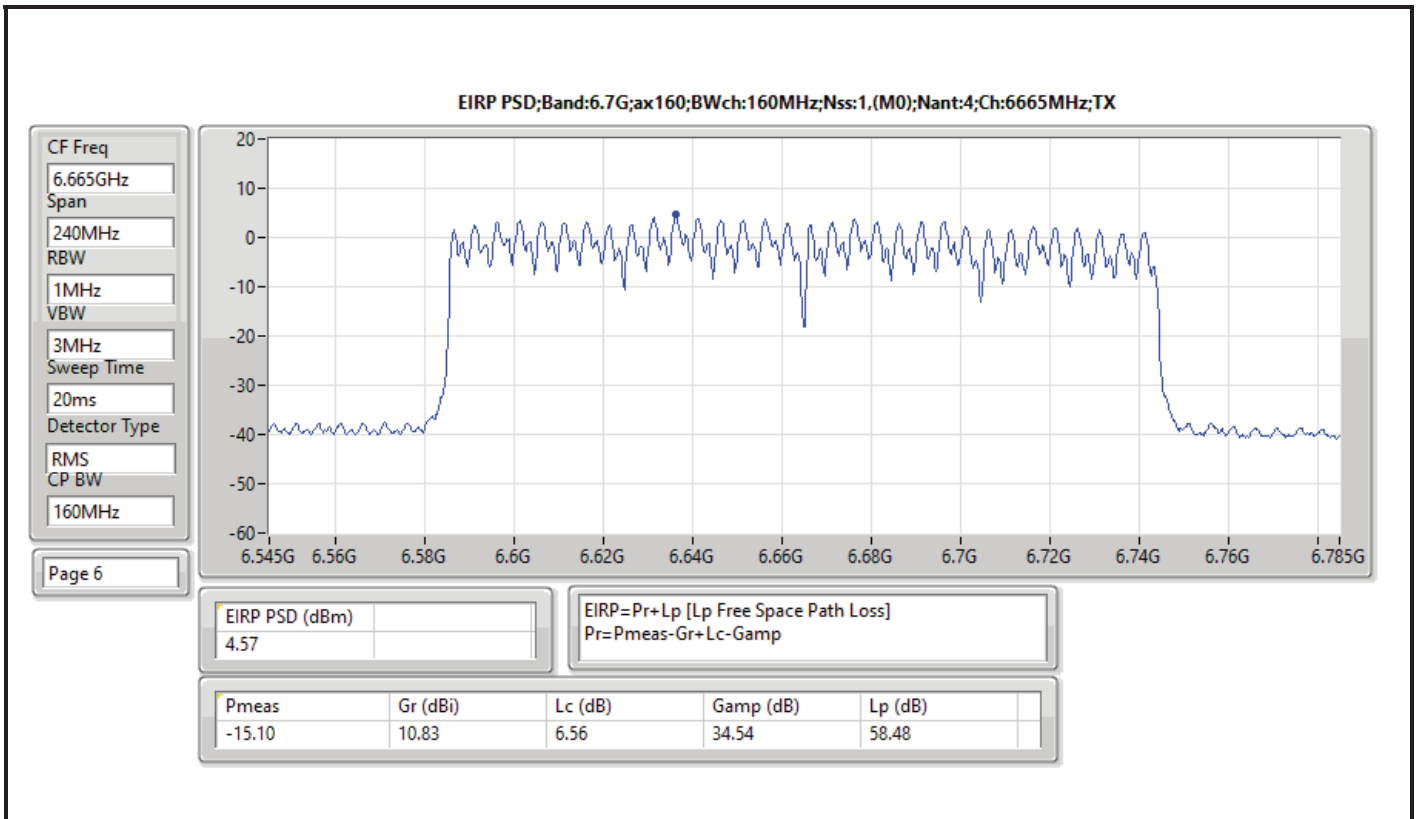

DG = Directional Gain; RBW = 500kHz for 5.725-5.85GHz band / 1MHz for other band;
 PD = trace bin-by-bin of each transmits port summing can be performed maximum power density; Port X = Port X Power Density;