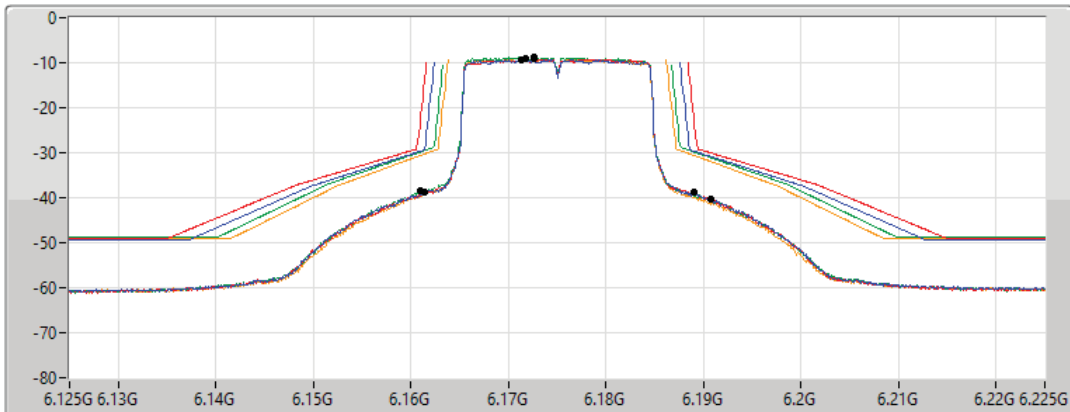

5.925-6.425GHz_802.11ax HEW20_Nss1,(MCS0)_4TX

MASK

6175MHz_TX

30/09/2022

CF Freq
6.175GHz

Span
100MHz

RBW
300kHz

VBW
1MHz

Sweep Time
20ms

Detector Type
RMS

Port 1

Port 2

Port 3

Port 4

Ref(Hz)	Ref(dBm)	Freq(Hz)	Level(dBm)	Limit(dBm)	Margin(dB)	Port
6.1713G	-9.34	6.189G	-38.64	-29.64	-9.00	1
6.1726G	-9.16	6.1907G	-40.19	-30.02	-10.17	2
6.1726G	-8.74	6.1609G	-38.58	-29.86	-8.72	3
6.1718G	-9.19	6.1614G	-38.86	-30.30	-8.56	4