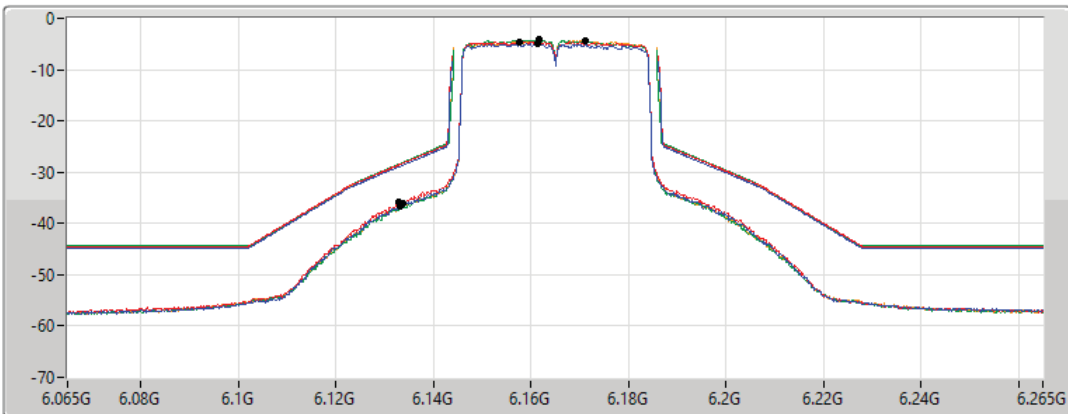

5.925-6.425GHz_802.11ax HEW40_Nss1,(MCS0)_4TX

MASK

6165MHz_TX

30/09/2022

CF Freq
6.165GHz

Span
200MHz

RBW
500kHz

VBW
2MHz

Sweep Time
20ms

Detector Type
RMS

Port 1

Port 2

Port 3

Port 4

Ref(Hz)	Ref(dBm)	Freq(Hz)	Level(dBm)	Limit(dBm)	Margin(dB)	Port
6.1614G	-4.95	6.1338G	-36.10	-28.61	-7.49	1
6.15761G	-4.60	6.133G	-35.77	-28.56	-7.21	2
6.1616G	-4.21	6.1332G	-36.76	-28.31	-8.45	3
6.17119G	-4.36	6.1332G	-36.57	-28.44	-8.13	4