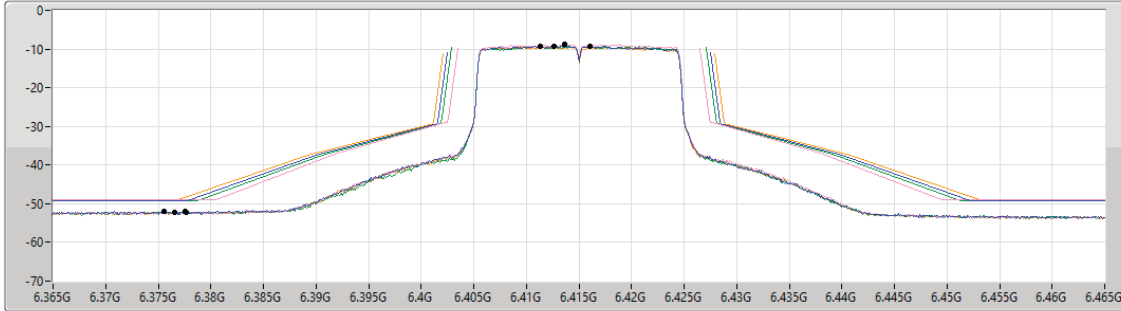

5.925-6.425GHz_802.11ax HEW20-BF_Nss1,(MCS0)_4TX
6415MHz_TX

MASK

07/10/2022

CF Freq
6.415GHz
Span
100MHz
RBW
300kHz
VBW
1MHz
Sweep Time
20ms
Detector Type
RMS

Port 1
Port 2
Port 3
Port 4

Ref(Hz)	Ref(dBm)	Freq(Hz)	Level(dBm)	Limit(dBm)	Margin(dB)	Port
6.4126G	-9.27	6.3776G	-52.04	-49.27	-2.77	1
6.4136G	-8.81	6.3756G	-52.03	-48.81	-3.22	2
6.4161G	-9.19	6.3777G	-52.14	-49.19	-2.95	3
6.4113G	-9.29	6.3766G	-52.16	-49.26	-2.90	4

6.425-6.525GHz_802.11ax HEW20-BF_Nss1,(MCS0)_4TX
6435MHz_TX

MASK

07/10/2022

CF Freq
6.435GHz
Span
100MHz
RBW
300kHz
VBW
1MHz
Sweep Time
20ms
Detector Type
RMS