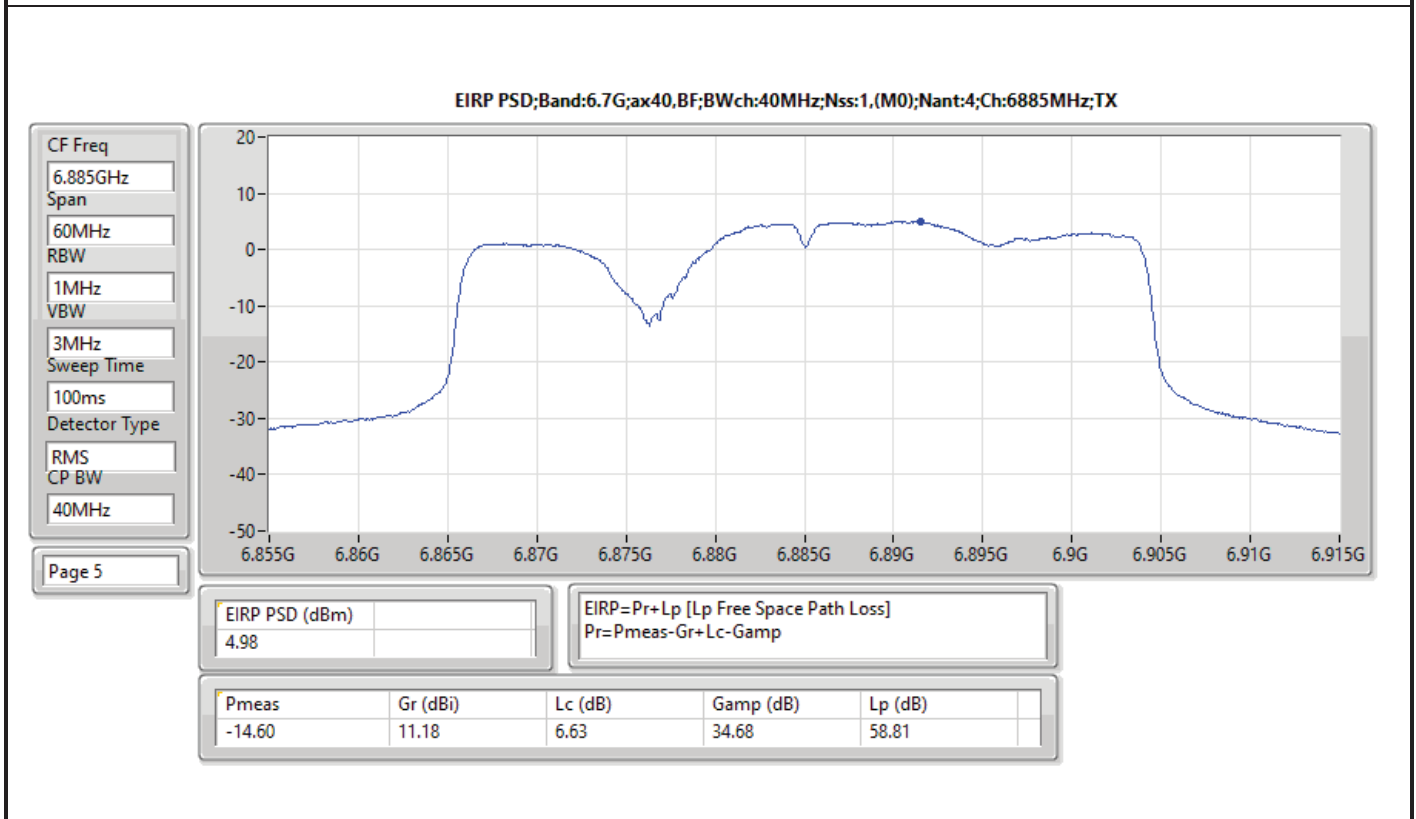

DG = Directional Gain; RBW = 500kHz for 5.725-5.85GHz band / 1MHz for other band;
 PD = trace bin-by-bin of each transmits port summing can be performed maximum power density; Port X = Port X Power Density;