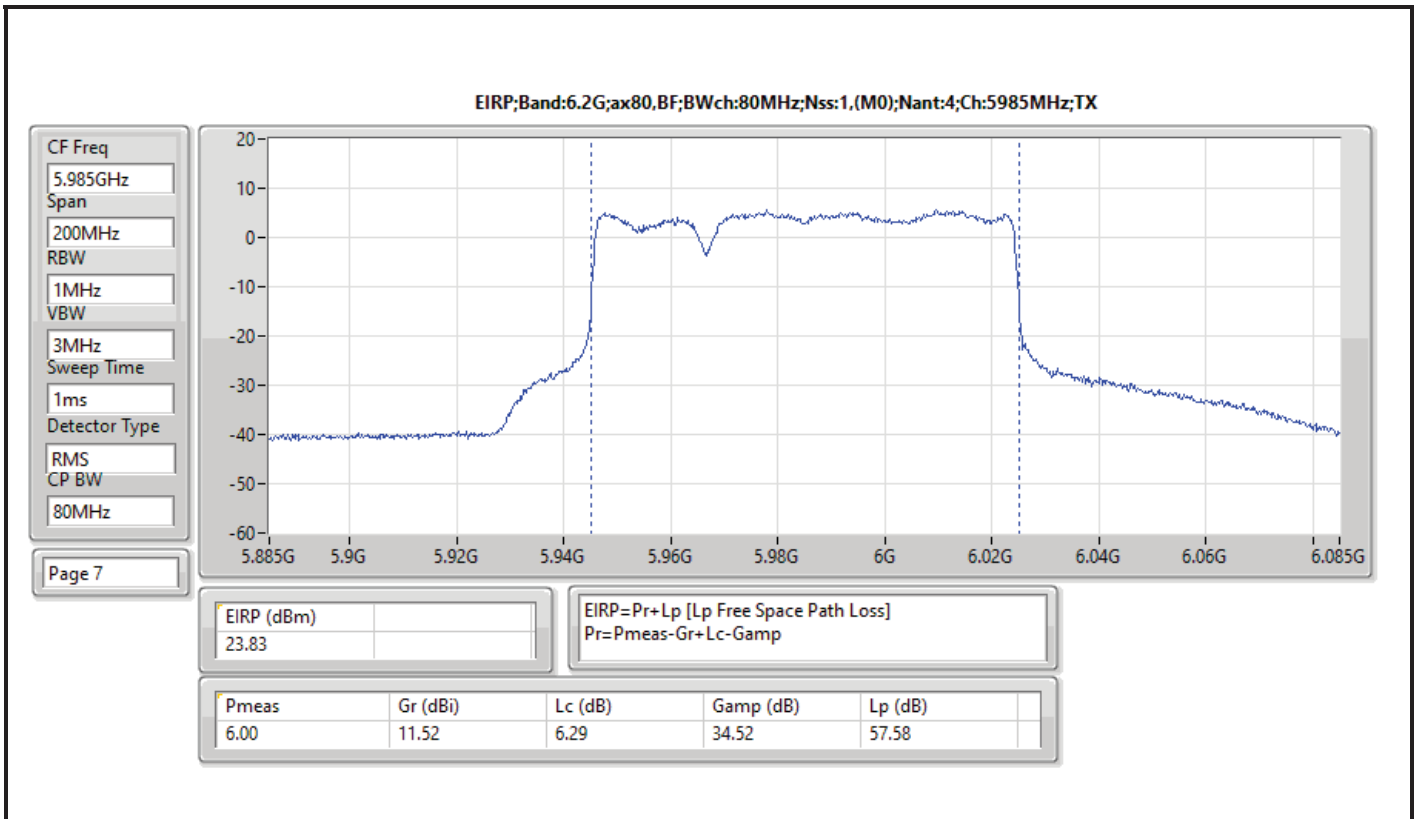

DG = Directional Gain; Port X = Port X output power

Summary

Mode	EIRP PD (dBm/RBW)
5.925-6.425GHz	-
802.11ax HEW20_Nss1,(MCS0)_4TX	4.81
802.11ax HEW20_Nss4,(MCS0)_4TX	4.74
802.11ax HEW40_Nss1,(MCS0)_4TX	4.97
802.11ax HEW40_Nss4,(MCS0)_4TX	4.91
802.11ax HEW80_Nss1,(MCS0)_4TX	4.90
802.11ax HEW80_Nss4,(MCS0)_4TX	4.99
802.11ax HEW160_Nss1,(MCS0)_4TX	4.76
802.11ax HEW160_Nss4,(MCS0)_4TX	4.82
6.425-6.525GHz	-
802.11ax HEW20_Nss1,(MCS0)_4TX	4.57
802.11ax HEW20_Nss4,(MCS0)_4TX	4.78
802.11ax HEW40_Nss1,(MCS0)_4TX	4.95
802.11ax HEW40_Nss4,(MCS0)_4TX	4.90
802.11ax HEW80_Nss1,(MCS0)_4TX	4.90
802.11ax HEW80_Nss4,(MCS0)_4TX	4.99
802.11ax HEW160_Nss1,(MCS0)_4TX	4.63
802.11ax HEW160_Nss4,(MCS0)_4TX	4.55
6.525-6.875GHz	-
802.11ax HEW20_Nss1,(MCS0)_4TX	4.89
802.11ax HEW20_Nss4,(MCS0)_4TX	4.99
802.11ax HEW40_Nss1,(MCS0)_4TX	4.73
802.11ax HEW40_Nss4,(MCS0)_4TX	4.92
802.11ax HEW80_Nss1,(MCS0)_4TX	4.79
802.11ax HEW80_Nss4,(MCS0)_4TX	4.77
802.11ax HEW160_Nss1,(MCS0)_4TX	4.69
802.11ax HEW160_Nss4,(MCS0)_4TX	4.91
6.875-7.125GHz	-
802.11ax HEW20_Nss1,(MCS0)_4TX	4.89
802.11ax HEW20_Nss4,(MCS0)_4TX	4.72
802.11ax HEW40_Nss1,(MCS0)_4TX	4.96
802.11ax HEW40_Nss4,(MCS0)_4TX	4.90
802.11ax HEW80_Nss1,(MCS0)_4TX	4.82
802.11ax HEW80_Nss4,(MCS0)_4TX	4.83
802.11ax HEW160_Nss1,(MCS0)_4TX	4.56
802.11ax HEW160_Nss4,(MCS0)_4TX	3.85