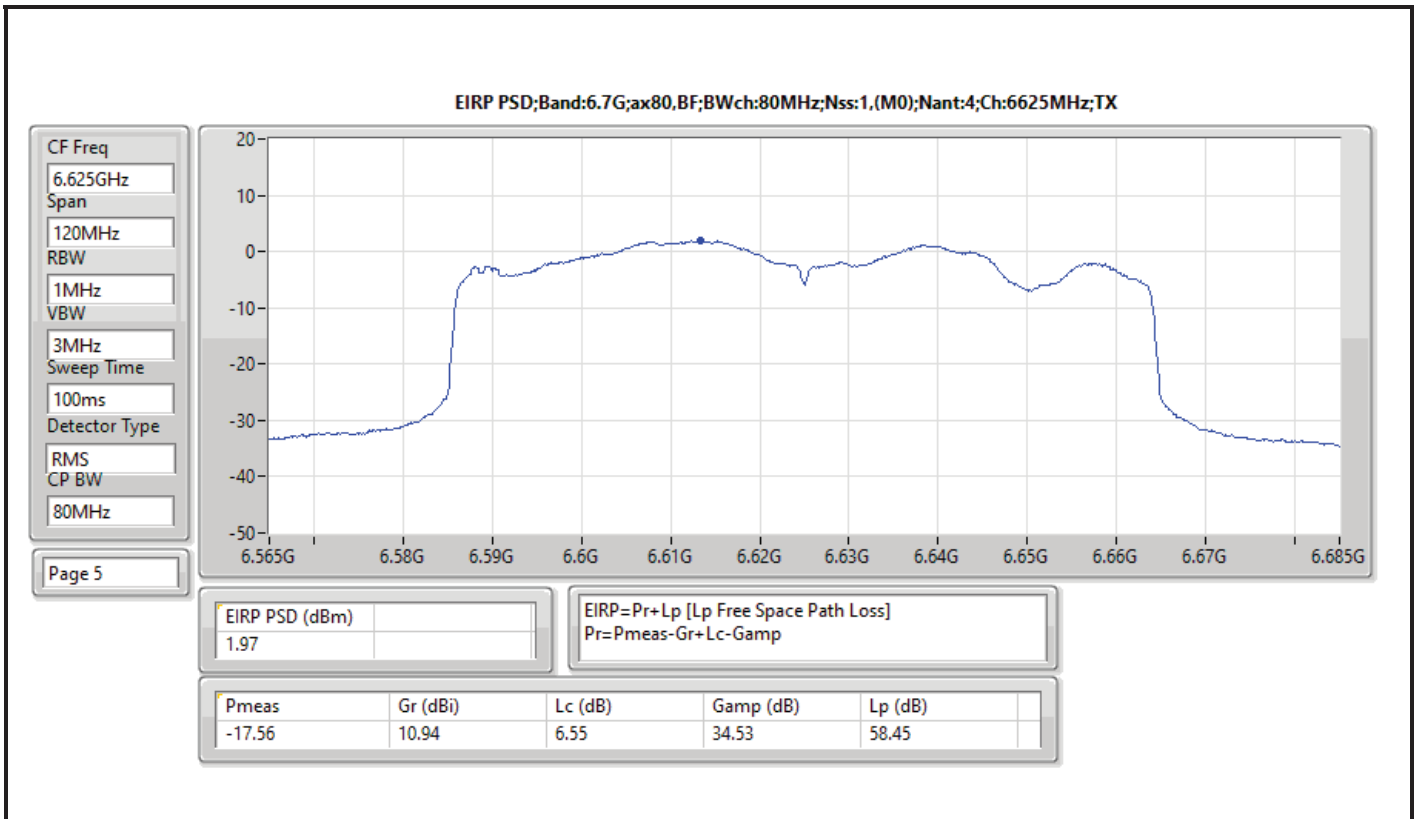

DG = Directional Gain; RBW = 500kHz for 5.725-5.85GHz band / 1MHz for other band;
 PD = trace bin-by-bin of each transmits port summing can be performed maximum power density; Port X = Port X Power Density;