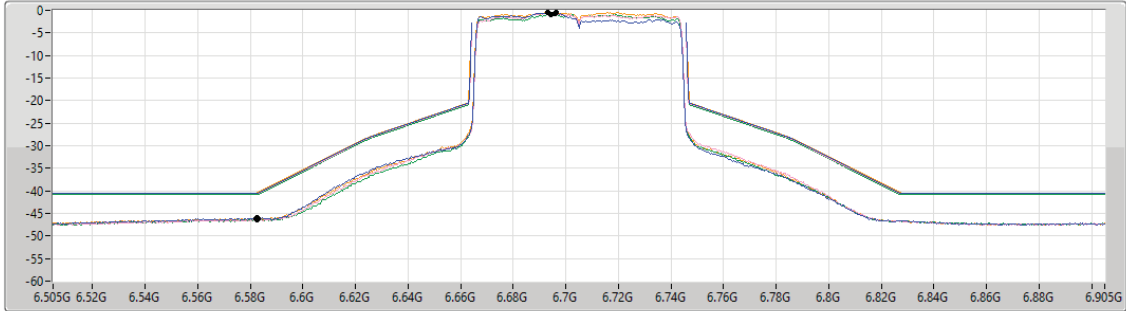

6.525-6.875GHz_802.11ax HEW80-BF_Nss1,(MCS0)_4TX
6705MHz_TX

MASK

07/10/2022

CF Freq
6.705GHz
Span
400MHz
RBW
1MHz
VBW
3MHz
Sweep Time
20ms
Detector Type
RMS

Port 1
Port 2
Port 3
Port 4

Ref(Hz)	Ref(dBm)	Freq(Hz)	Level(dBm)	Limit(dBm)	Margin(dB)	Port
6.69621G	-0.48	6.5826G	-45.88	-40.48	-5.40	1
6.69581G	-0.59	6.583G	-46.15	-40.59	-5.56	2
6.69421G	-0.84	6.5826G	-46.34	-40.84	-5.50	3
6.69301G	-0.45	6.5822G	-46.09	-40.45	-5.64	4

6.525-6.875GHz_802.11ax HEW80-BF_Nss1,(MCS0)_4TX
6785MHz_TX

MASK

07/10/2022

CF Freq
6.785GHz
Span
400MHz
RBW
1MHz
VBW
3MHz
Sweep Time
20ms
Detector Type
RMS