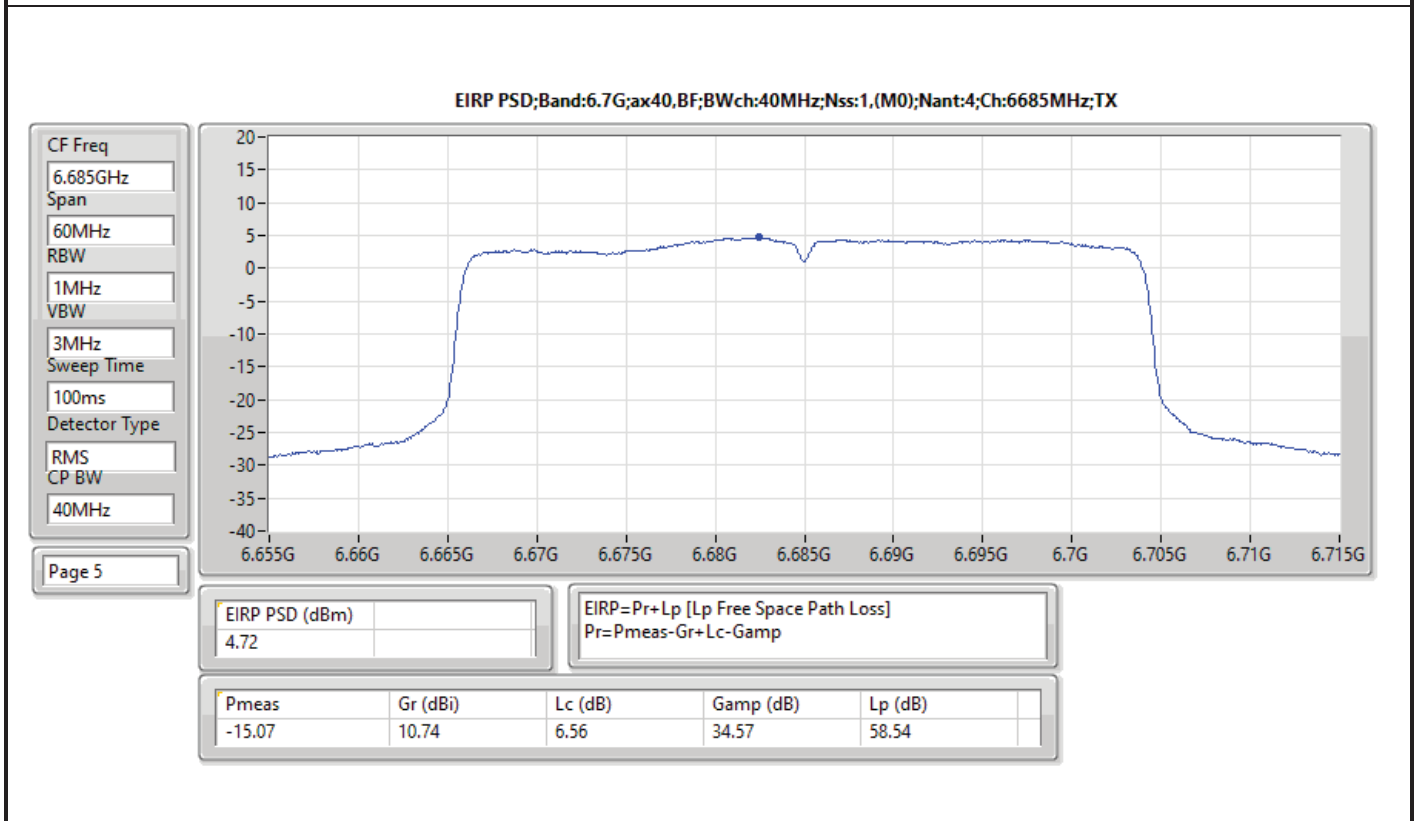

DG = Directional Gain; RBW = 500kHz for 5.725-5.85GHz band / 1MHz for other band;
 PD = trace bin-by-bin of each transmits port summing can be performed maximum power density; Port X = Port X Power Density;