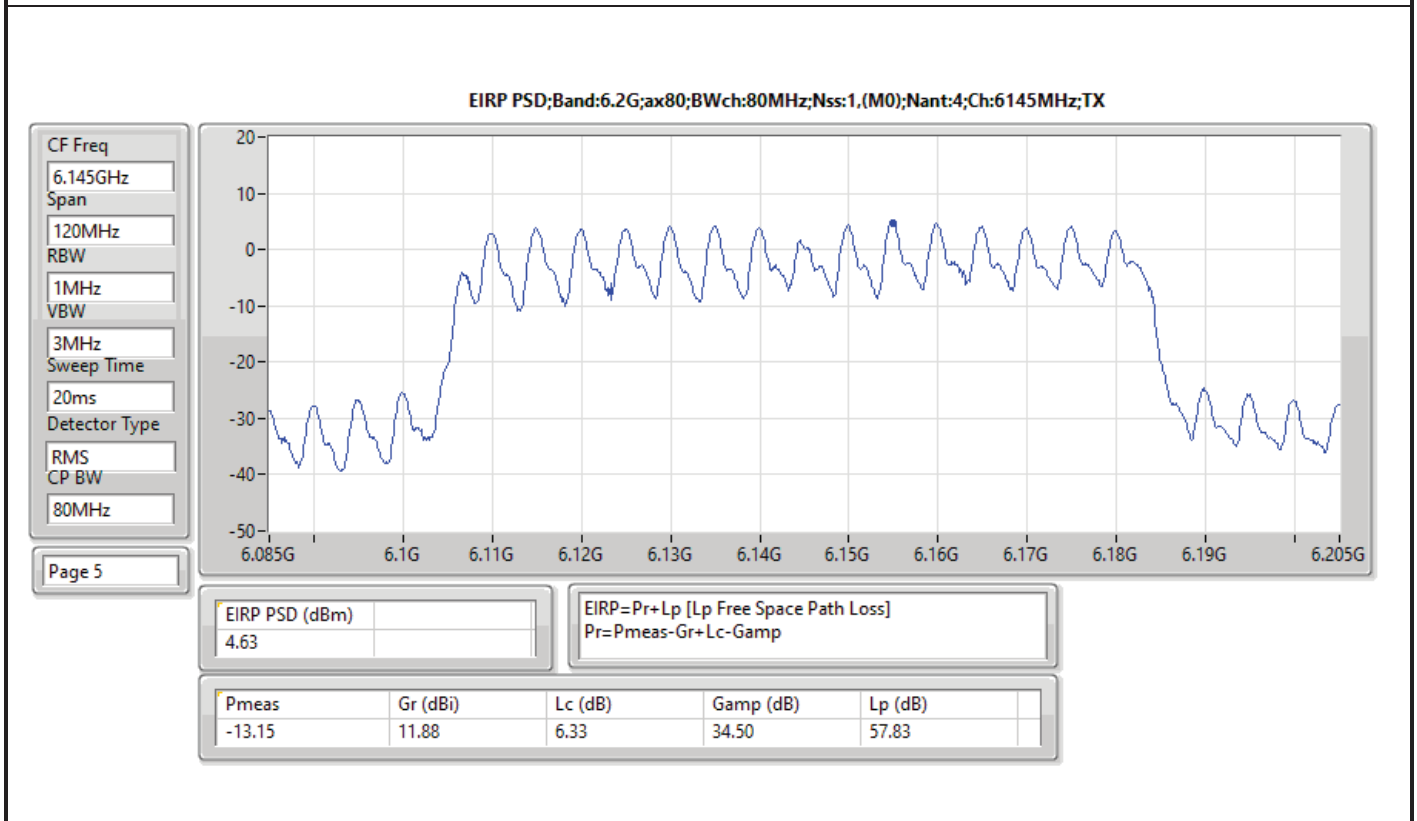

DG = Directional Gain; RBW = 500kHz for 5.725-5.85GHz band / 1MHz for other band;
 PD = trace bin-by-bin of each transmits port summing can be performed maximum power density; Port X = Port X Power Density;