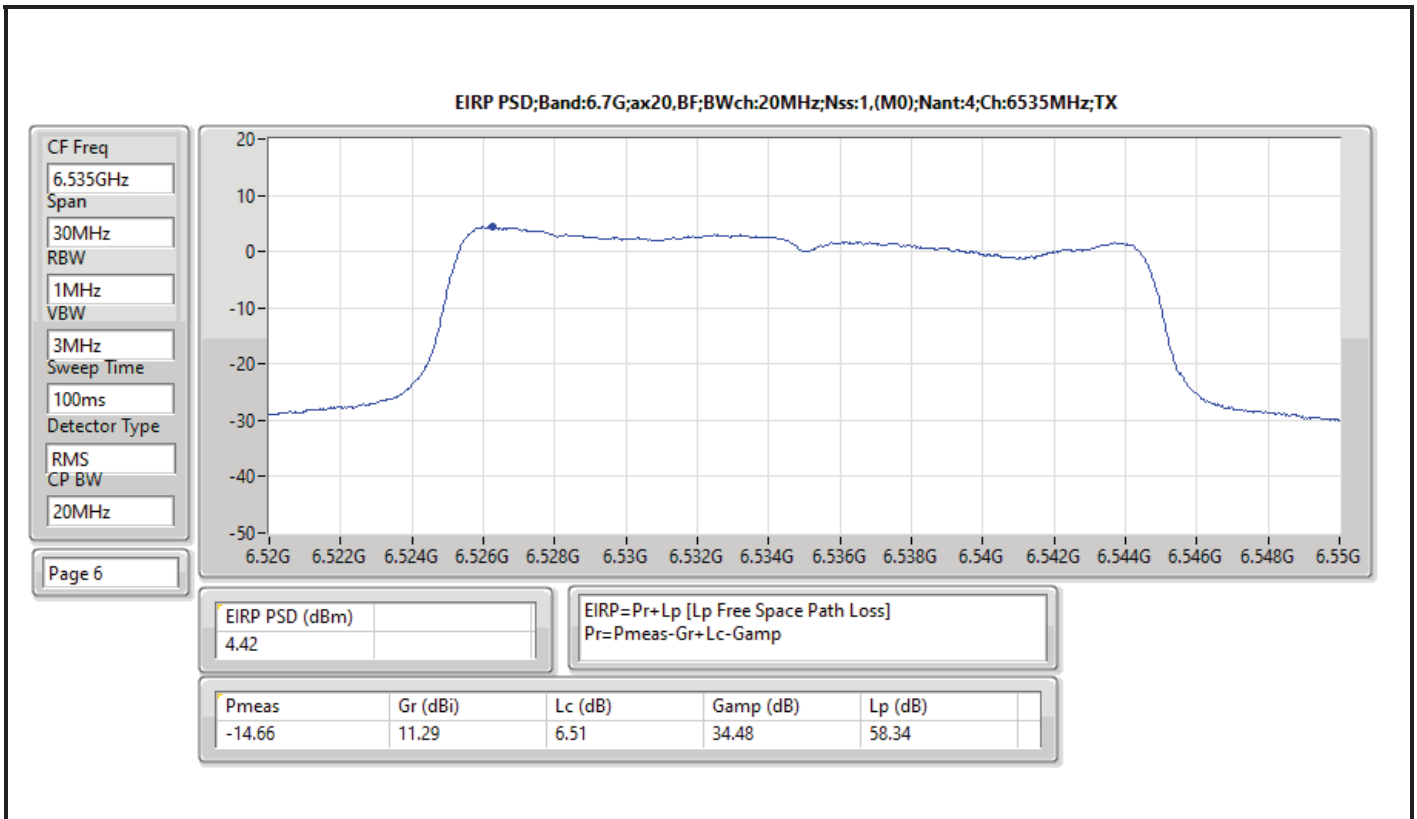

RBW = 500kHz for 5.725-5.85GHz band / 1MHz for other band;

Result

Mode	Result	EIRP PD (dBm/RBW)	EIRP PD Limit (dBm/RBW)
802.11ax HEW20-BF_Nss1,(MCS0)_4TX	-	-	-
5955MHz	Pass	4.34	5.00
6175MHz	Pass	4.41	5.00
6415MHz	Pass	4.61	5.00
6435MHz	Pass	4.54	5.00
6475MHz	Pass	4.94	5.00
6515MHz	Pass	4.99	5.00
6535MHz	Pass	4.42	5.00
6695MHz	Pass	4.24	5.00
6855MHz	Pass	4.92	5.00
6875MHz Straddle 6.525-6.875GHz	Pass	4.66	5.00
6895MHz	Pass	4.08	5.00
6995MHz	Pass	4.57	5.00
7095MHz	Pass	4.55	5.00
802.11ax HEW40-BF_Nss1,(MCS0)_4TX	-	-	-
5965MHz	Pass	4.65	5.00
6165MHz	Pass	4.83	5.00
6405MHz	Pass	4.93	5.00
6445MHz	Pass	4.88	5.00
6485MHz	Pass	4.72	5.00
6525MHz Straddle 6.425-6.525GHz	Pass	4.83	5.00
6565MHz	Pass	4.77	5.00
6685MHz	Pass	4.72	5.00
6845MHz	Pass	4.54	5.00
6885MHz Straddle 6.525-6.875GHz	Pass	4.98	5.00
6925MHz	Pass	4.74	5.00
7005MHz	Pass	4.77	5.00
7085MHz	Pass	4.63	5.00
802.11ax HEW80-BF_Nss1,(MCS0)_4TX	-	-	-
5985MHz	Pass	4.87	5.00
6145MHz	Pass	4.60	5.00
6385MHz	Pass	4.91	5.00
6465MHz	Pass	4.75	5.00
6545MHz Straddle 6.425-6.525GHz	Pass	4.65	5.00
6625MHz	Pass	4.47	5.00
6705MHz	Pass	4.50	5.00
6785MHz	Pass	4.84	5.00
6865MHz Straddle 6.525-6.875GHz	Pass	4.46	5.00
6945MHz	Pass	4.85	5.00
7025MHz	Pass	4.90	5.00
802.11ax HEW160-BF_Nss1,(MCS0)_4TX	-	-	-
6025MHz	Pass	4.57	5.00
6185MHz	Pass	4.43	5.00
6345MHz	Pass	4.84	5.00
6505MHz Straddle 6.425-6.525GHz	Pass	4.88	5.00
6665MHz	Pass	4.89	5.00
6825MHz Straddle 6.525-6.875GHz	Pass	4.81	5.00
6985MHz	Pass	2.17	5.00

DG = Directional Gain; RBW = 500kHz for 5.725-5.85GHz band / 1MHz for other band;
 PD = trace bin-by-bin of each transmits port summing can be performed maximum power density; Port X = Port X Power Density;