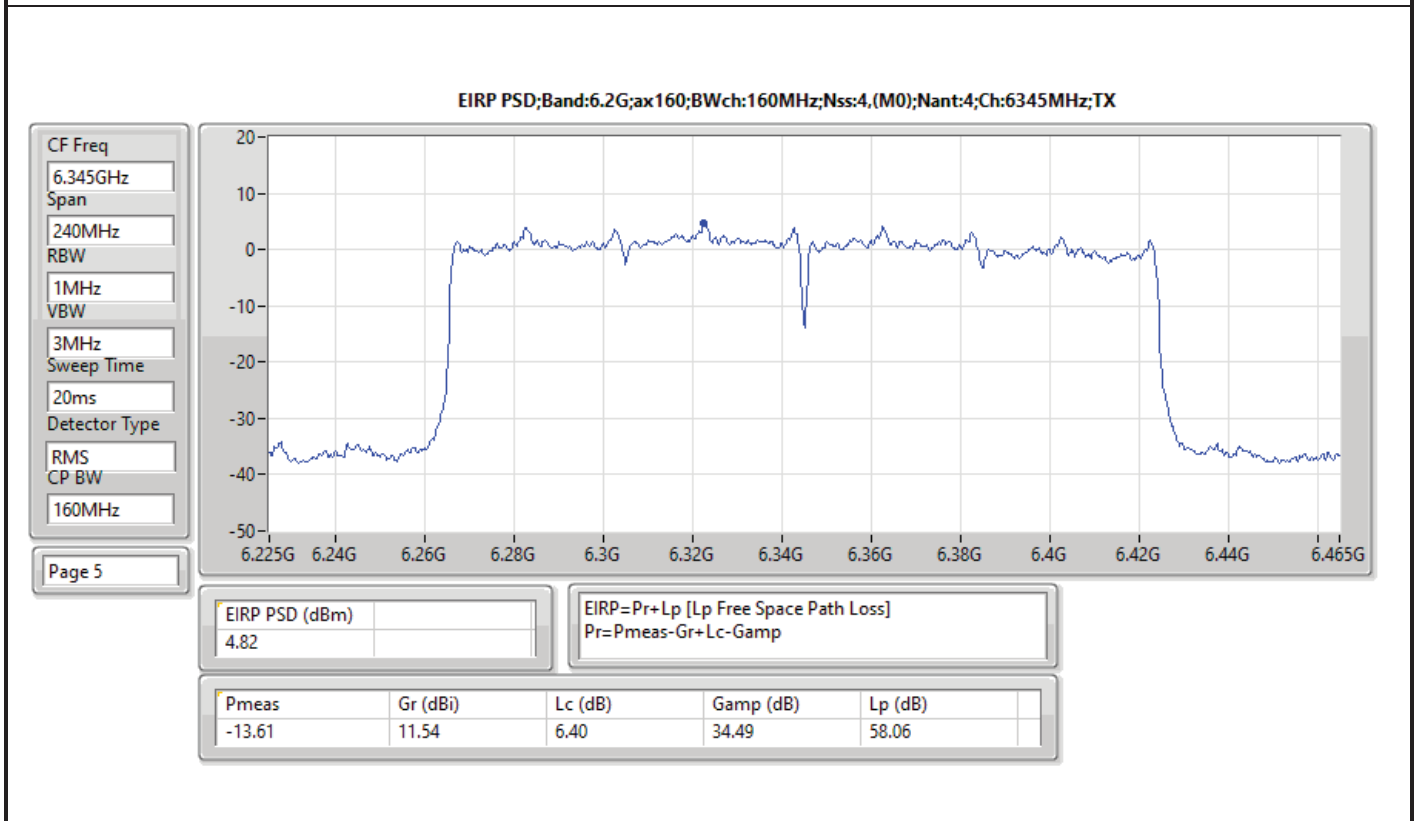

DG = Directional Gain; RBW = 500kHz for 5.725-5.85GHz band / 1MHz for other band;
 PD = trace bin-by-bin of each transmits port summing can be performed maximum power density; Port X = Port X Power Density;