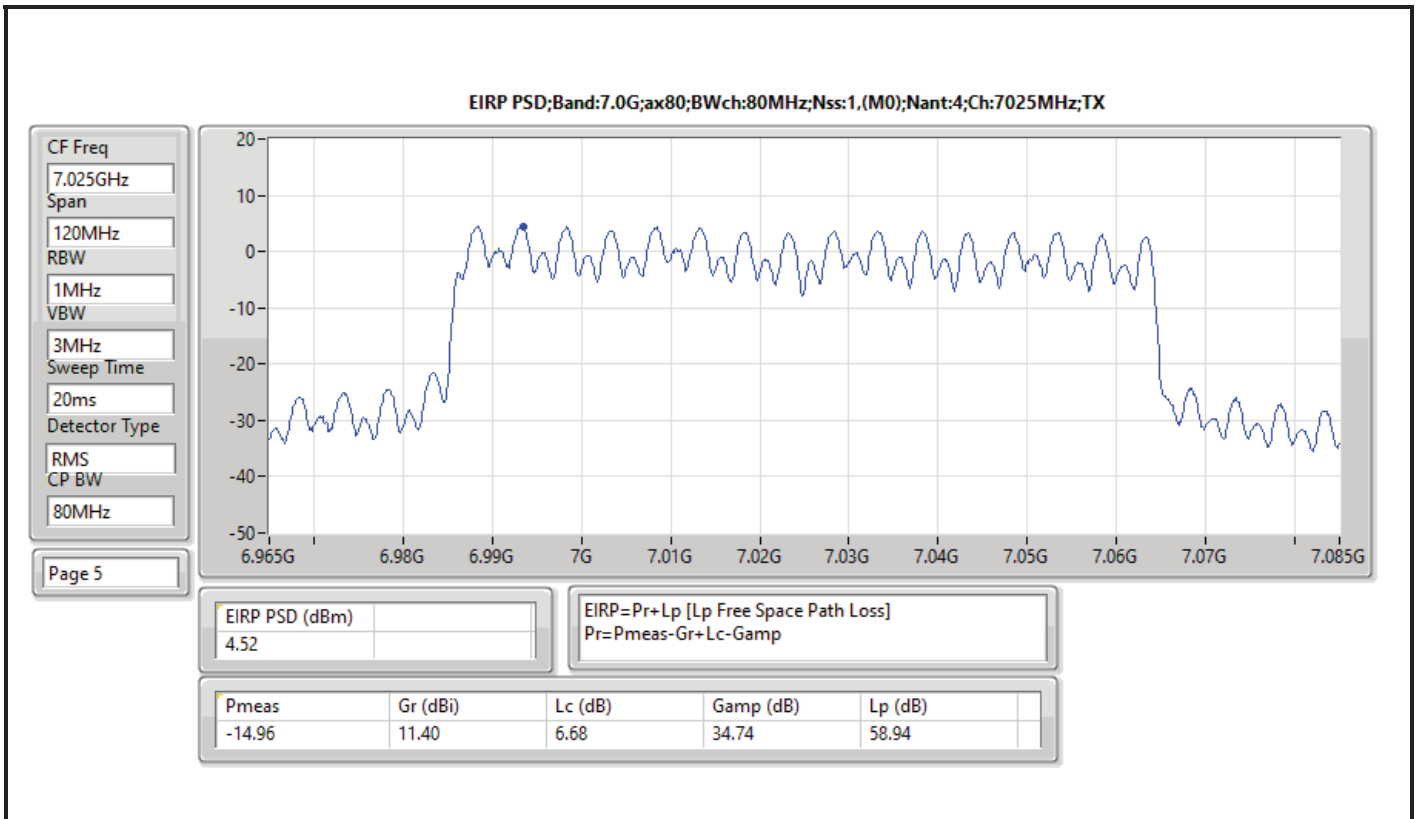

DG = Directional Gain; RBW = 500kHz for 5.725-5.85GHz band / 1MHz for other band;
 PD = trace bin-by-bin of each transmits port summing can be performed maximum power density; Port X = Port X Power Density;