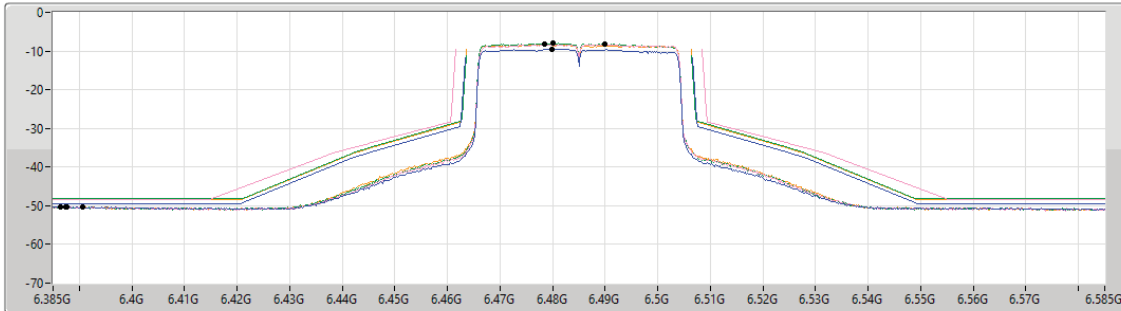

Port 1
Port 2
Port 3
Port 4

Ref(Hz)	Ref(dBm)	Freq(Hz)	Level(dBm)	Limit(dBm)	Margin(dB)	Port
6.47981G	-9.49	6.3876G	-50.31	-49.49	-0.82	1
6.49G	-8.30	6.3906G	-50.25	-48.30	-1.95	2
6.48G	-8.03	6.3864G	-50.32	-48.03	-2.29	3
6.47841G	-8.30	6.3874G	-50.33	-48.30	-2.03	4