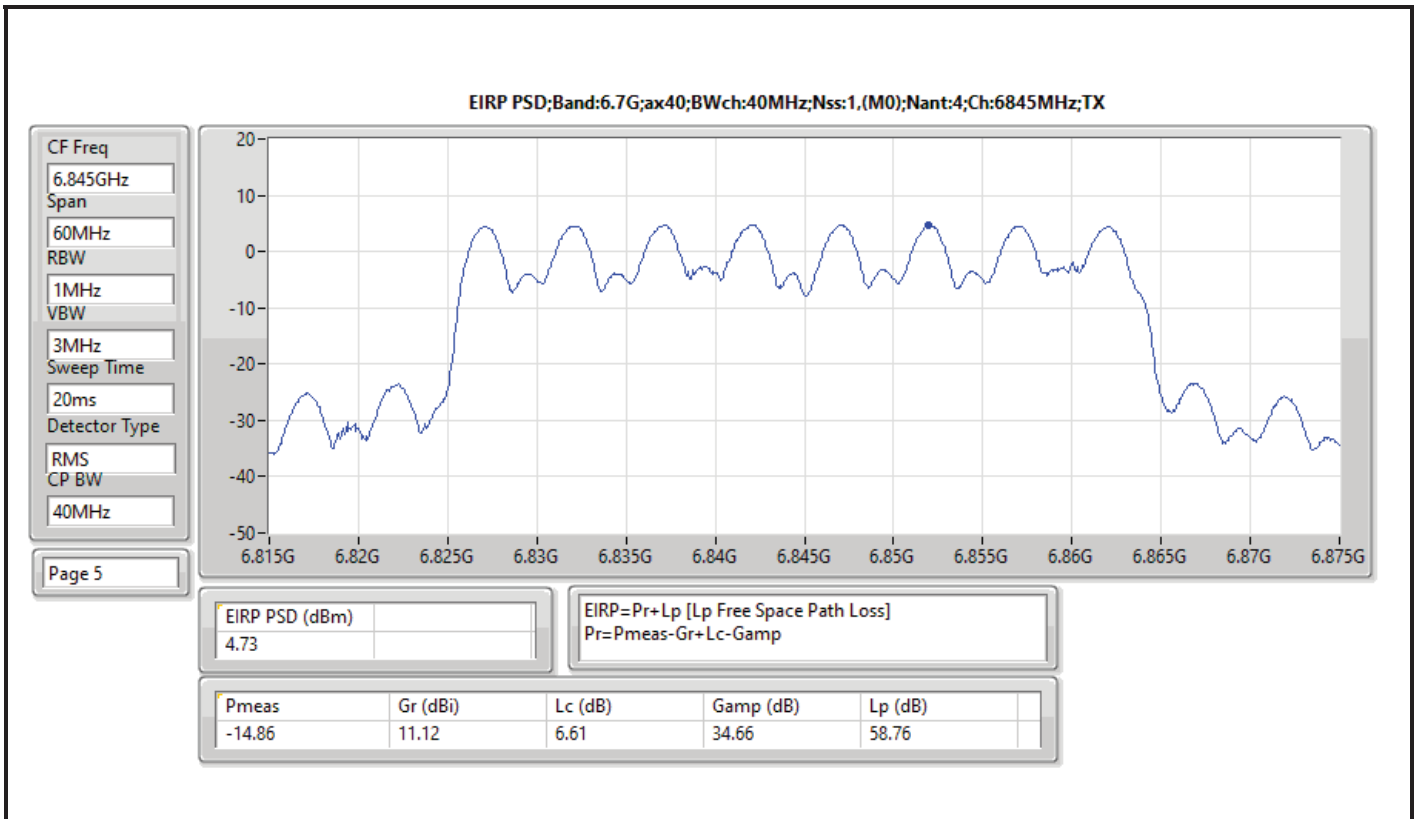

DG = Directional Gain; RBW = 500kHz for 5.725-5.85GHz band / 1MHz for other band;
 PD = trace bin-by-bin of each transmits port summing can be performed maximum power density; Port X = Port X Power Density;

Summary

Mode	PD (dBm/RBW)	EIRP PD (dBm/RBW)
5.925-6.425GHz	-	-
802.11ax HEW20-BF_Nss1,(MCS0)_4TX	-1.41	4.61
802.11ax HEW40-BF_Nss1,(MCS0)_4TX	-1.09	4.93
802.11ax HEW80-BF_Nss1,(MCS0)_4TX	-1.11	4.91
802.11ax HEW160-BF_Nss1,(MCS0)_4TX	-1.18	4.84
6.425-6.525GHz	-	-
802.11ax HEW20-BF_Nss1,(MCS0)_4TX	-1.03	4.99
802.11ax HEW40-BF_Nss1,(MCS0)_4TX	-1.14	4.88
802.11ax HEW80-BF_Nss1,(MCS0)_4TX	-1.27	4.75
802.11ax HEW160-BF_Nss1,(MCS0)_4TX	-1.14	4.88
6.525-6.875GHz	-	-
802.11ax HEW20-BF_Nss1,(MCS0)_4TX	-1.10	4.92
802.11ax HEW40-BF_Nss1,(MCS0)_4TX	-1.04	4.98
802.11ax HEW80-BF_Nss1,(MCS0)_4TX	-1.18	4.84
802.11ax HEW160-BF_Nss1,(MCS0)_4TX	-1.13	4.89
6.875-7.125GHz	-	-
802.11ax HEW20-BF_Nss1,(MCS0)_4TX	-1.45	4.57
802.11ax HEW40-BF_Nss1,(MCS0)_4TX	-1.25	4.77
802.11ax HEW80-BF_Nss1,(MCS0)_4TX	-1.12	4.90
802.11ax HEW160-BF_Nss1,(MCS0)_4TX	-3.85	2.17