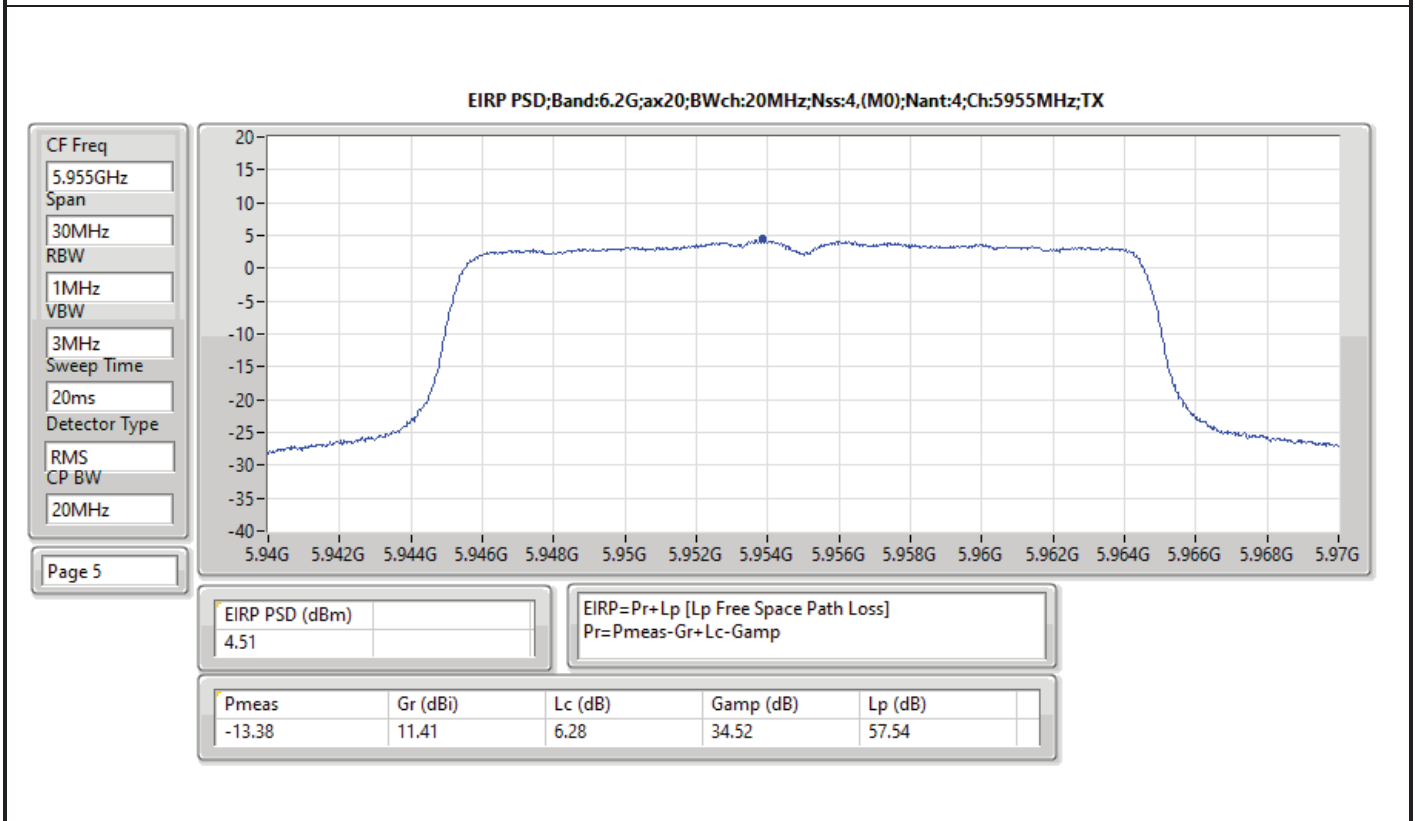

DG = Directional Gain; RBW = 500kHz for 5.725-5.85GHz band / 1MHz for other band;
 PD = trace bin-by-bin of each transmits port summing can be performed maximum power density; Port X = Port X Power Density;