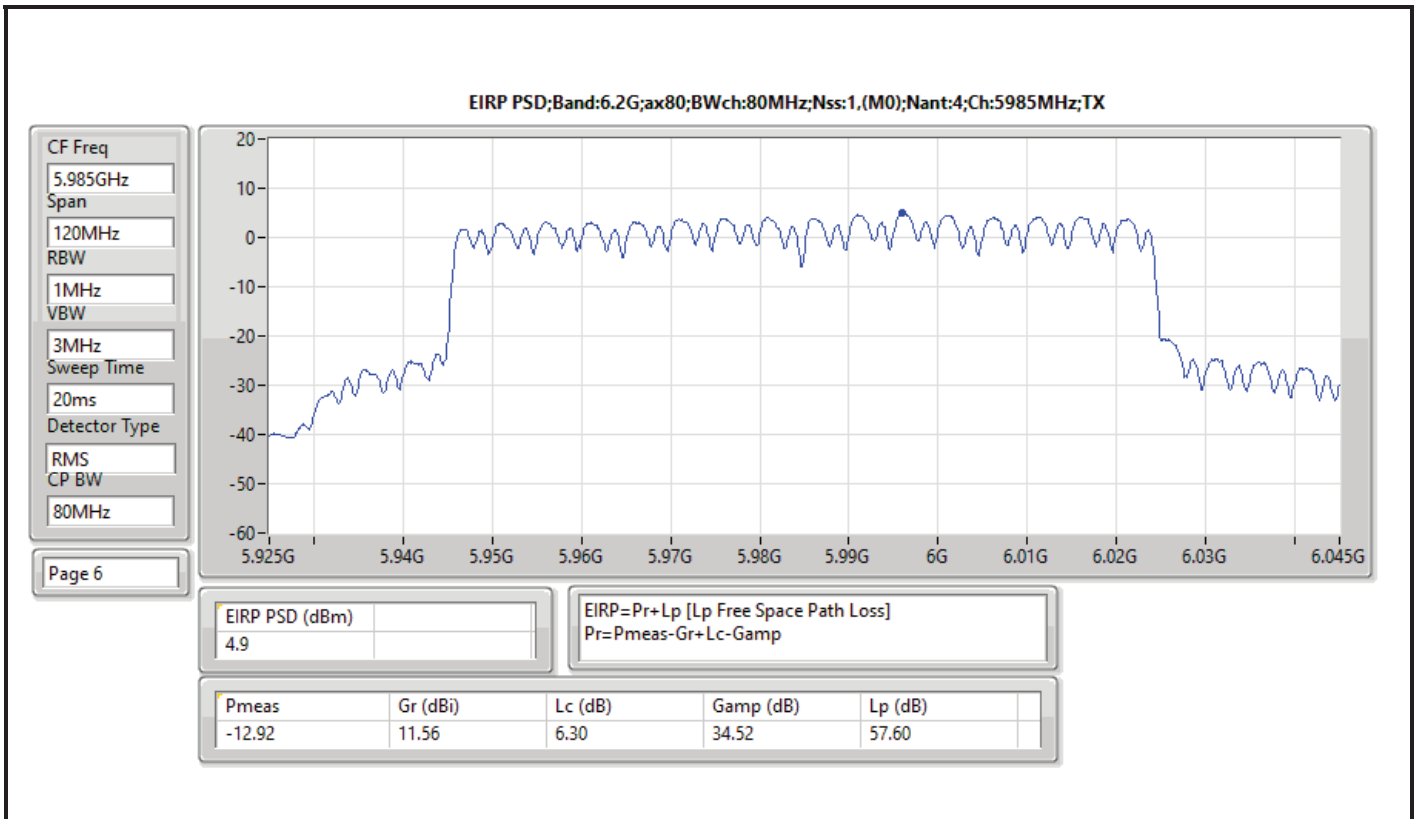

DG = Directional Gain; RBW = 500kHz for 5.725-5.85GHz band / 1MHz for other band;
 PD = trace bin-by-bin of each transmits port summing can be performed maximum power density; Port X = Port X Power Density;