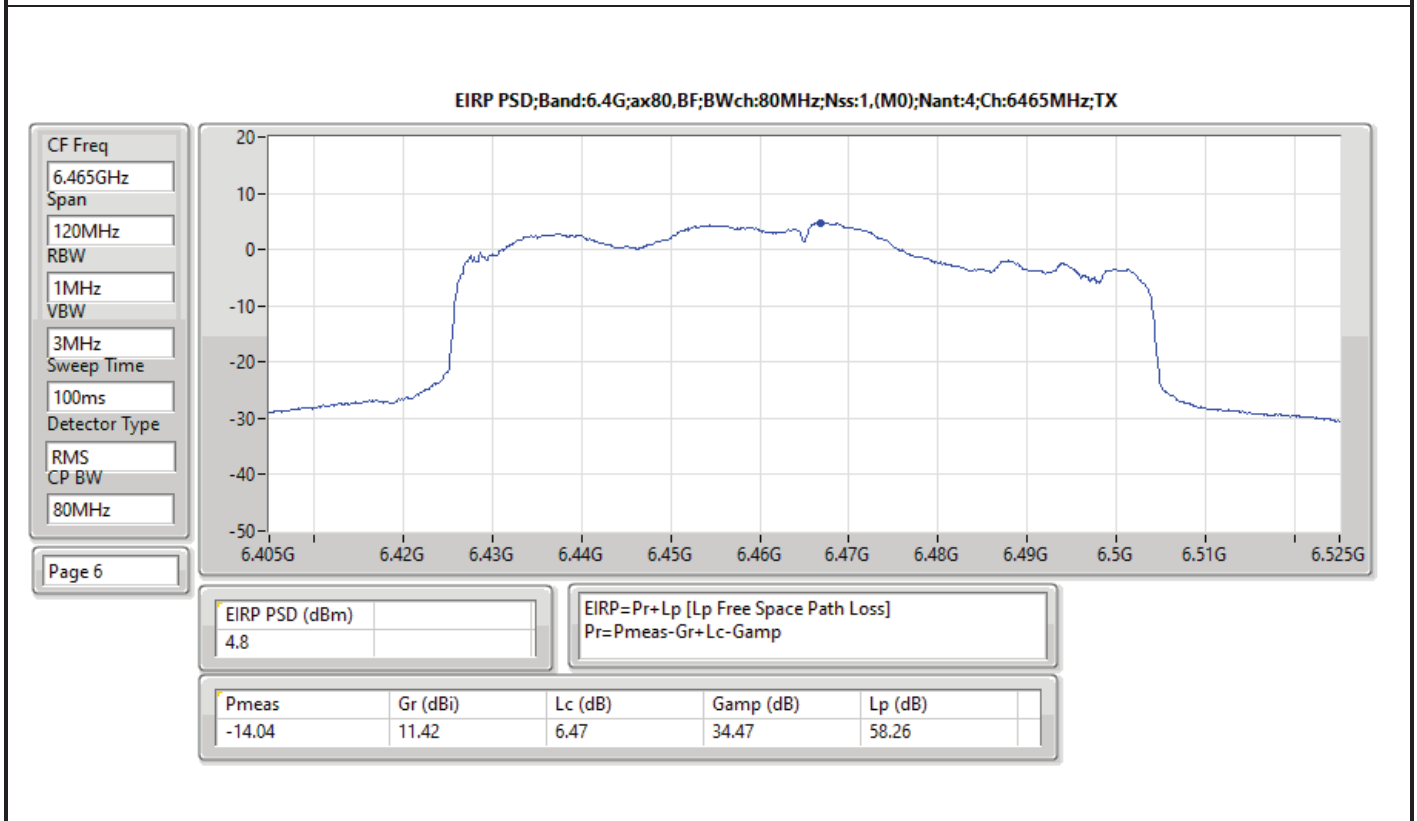

DG = Directional Gain; RBW = 500kHz for 5.725-5.85GHz band / 1MHz for other band;
 PD = trace bin-by-bin of each transmits port summing can be performed maximum power density; Port X = Port X Power Density;