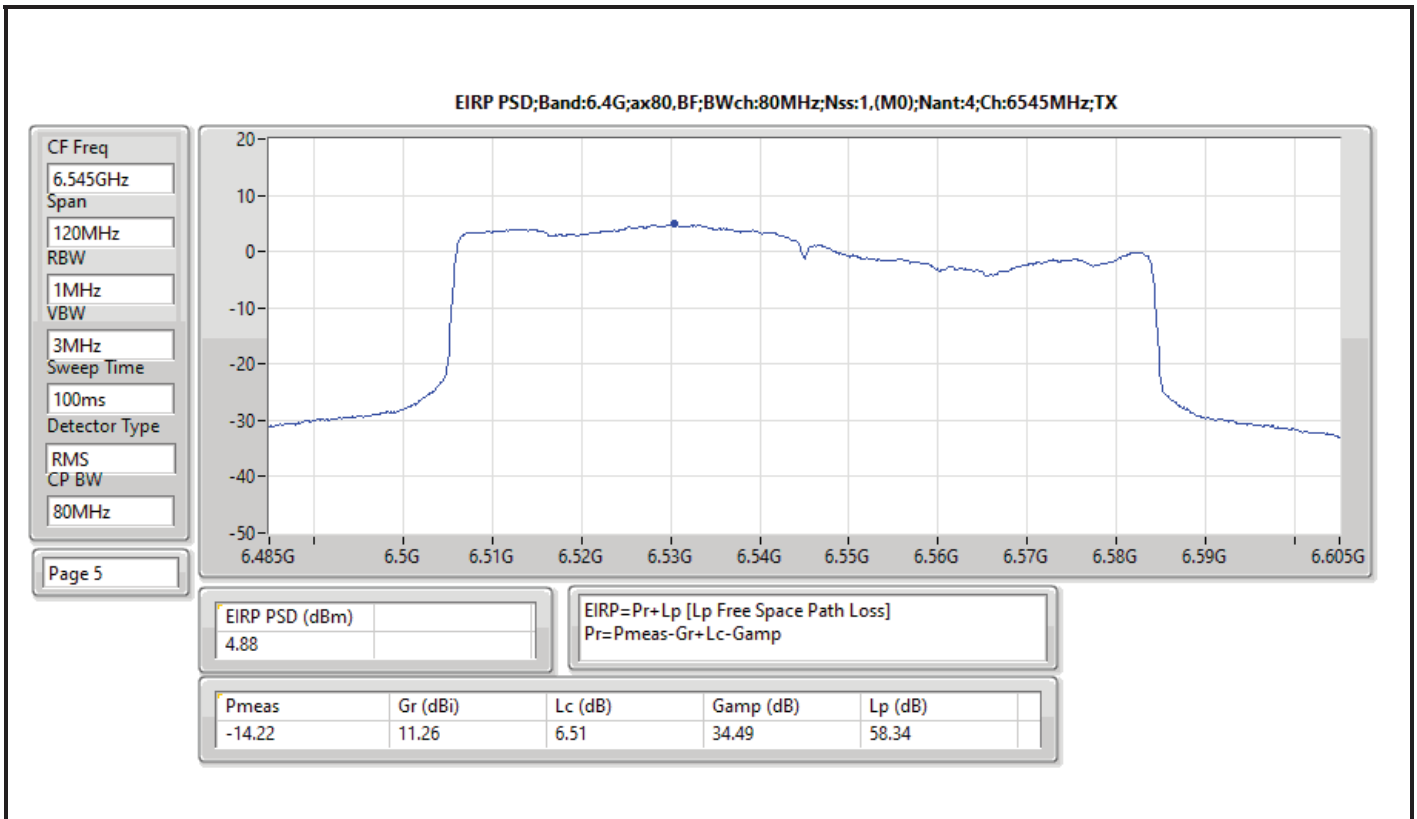

DG = Directional Gain; RBW = 500kHz for 5.725-5.85GHz band / 1MHz for other band;
 PD = trace bin-by-bin of each transmits port summing can be performed maximum power density; Port X = Port X Power Density;