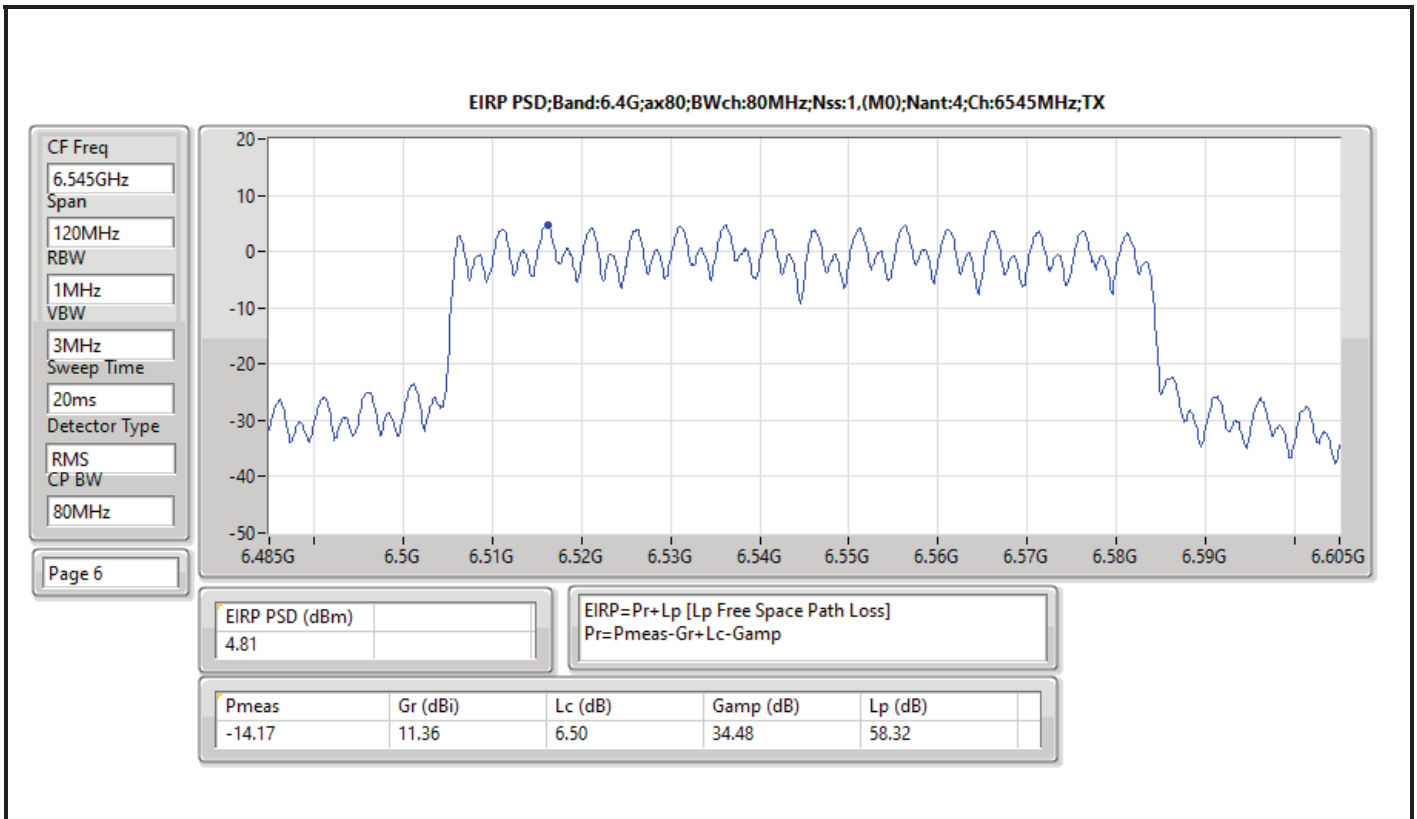

DG = Directional Gain; RBW = 500kHz for 5.725-5.85GHz band / 1MHz for other band;
 PD = trace bin-by-bin of each transmits port summing can be performed maximum power density; Port X = Port X Power Density;