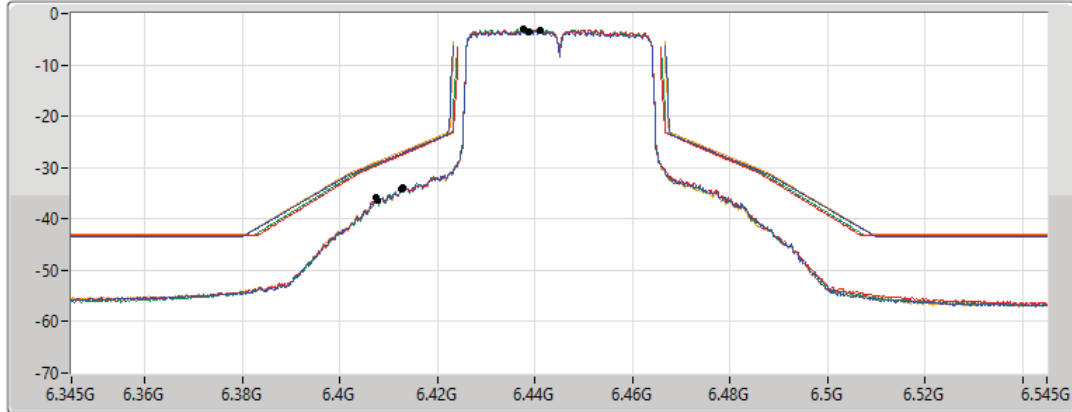

6.425-6.525GHz_802.11ax HEW40_Nss4,(MCS0)_4TX

MASK

6445MHz_TX

30/09/2022

CF Freq
6.445GHz

Span
200MHz

RBW
500kHz

VBW
2MHz

Sweep Time
20ms

Detector Type
RMS

Port 1

Port 2

Port 3

Port 4

Ref(Hz)	Ref(dBm)	Freq(Hz)	Level(dBm)	Limit(dBm)	Margin(dB)	Port
6.43881G	-3.50	6.413G	-33.96	-27.12	-6.84	1
6.4412G	-3.17	6.4126G	-34.13	-27.57	-6.56	2
6.43761G	-3.07	6.4076G	-36.26	-29.36	-6.90	3
6.43761G	-3.06	6.4074G	-35.95	-28.97	-6.98	4

6.425-6.525GHz_802.11ax HEW40_Nss4,(MCS0)_4TX

MASK