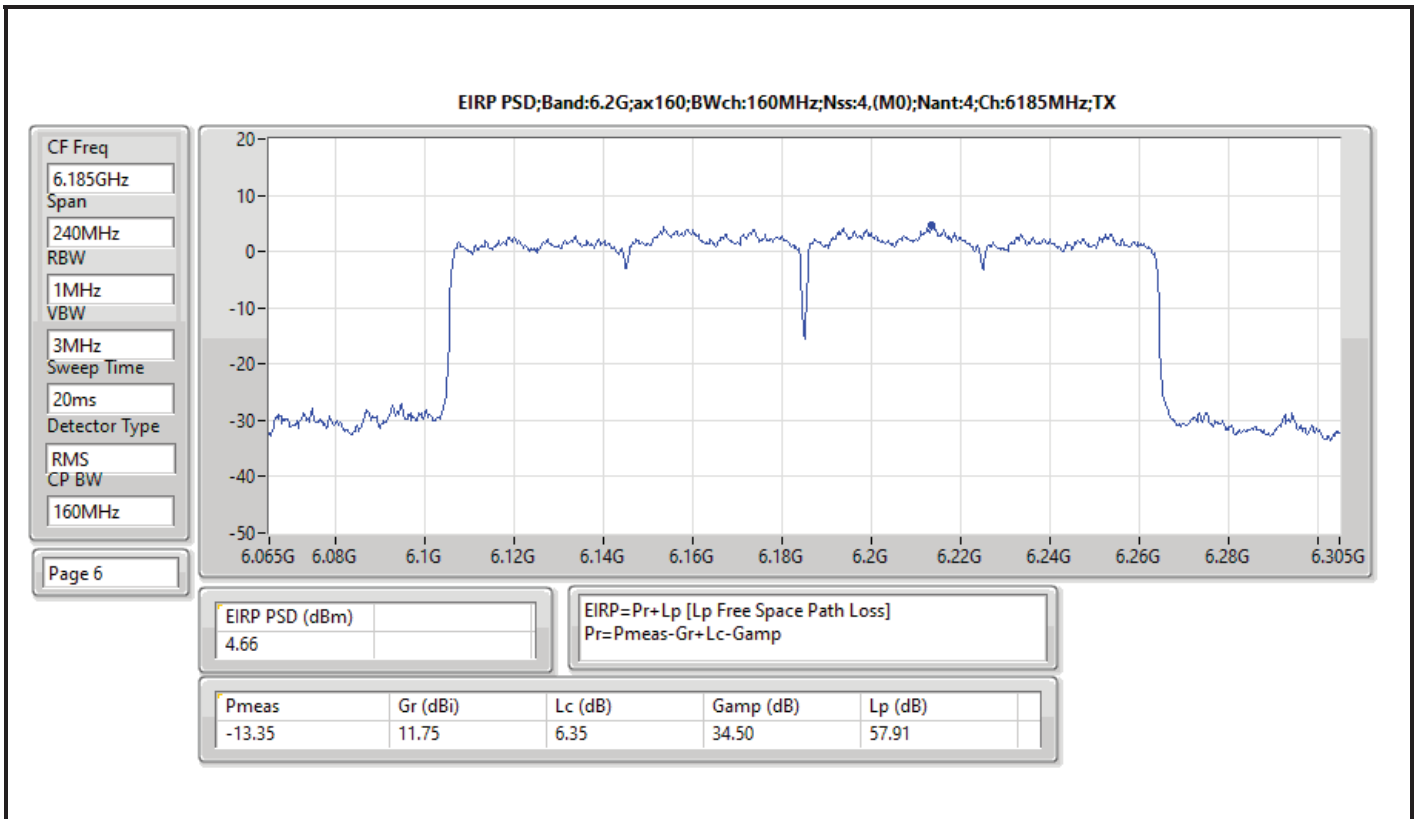

DG = Directional Gain; RBW = 500kHz for 5.725-5.85GHz band / 1MHz for other band;
 PD = trace bin-by-bin of each transmits port summing can be performed maximum power density; Port X = Port X Power Density;