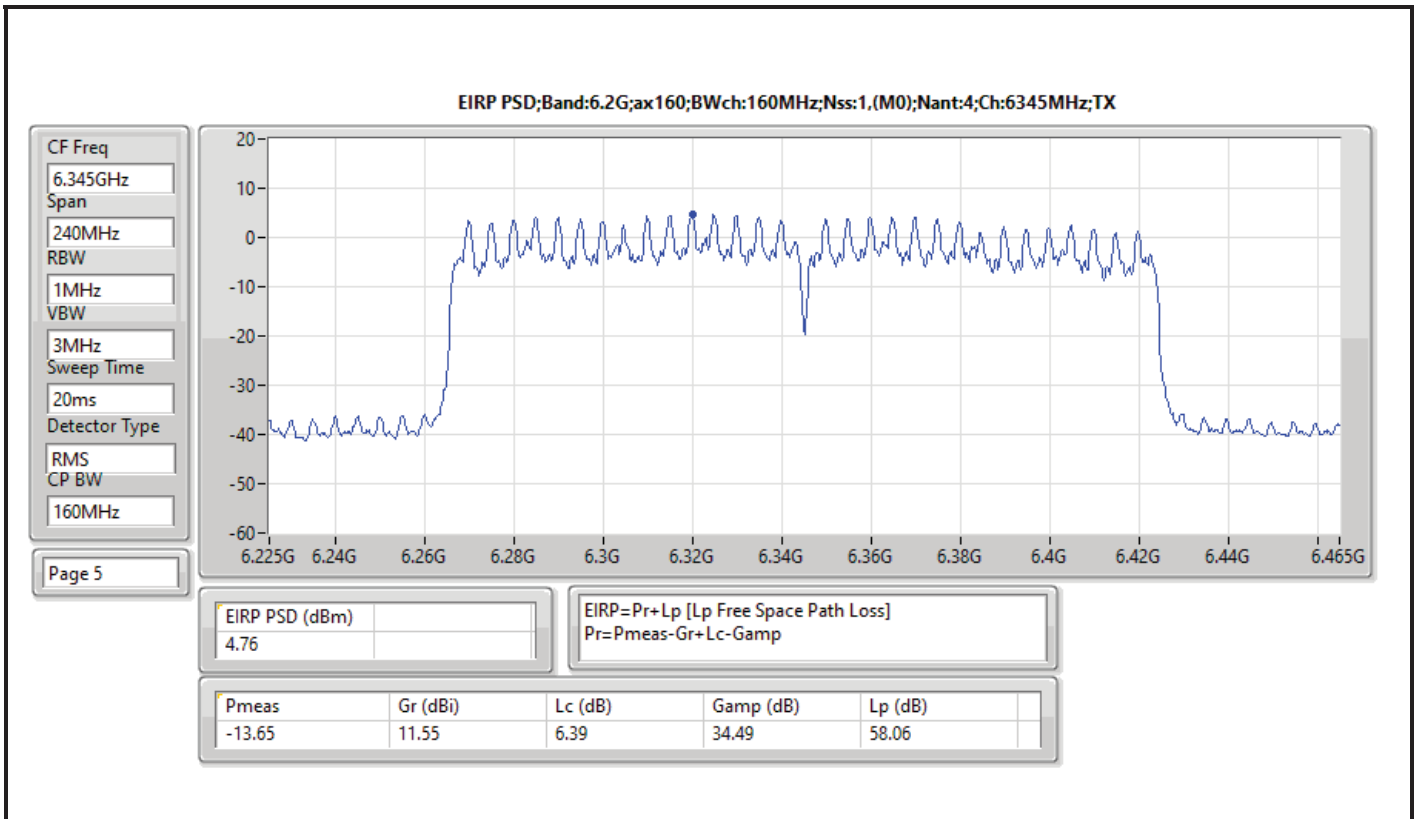

DG = Directional Gain; RBW = 500kHz for 5.725-5.85GHz band / 1MHz for other band;
 PD = trace bin-by-bin of each transmits port summing can be performed maximum power density; Port X = Port X Power Density;