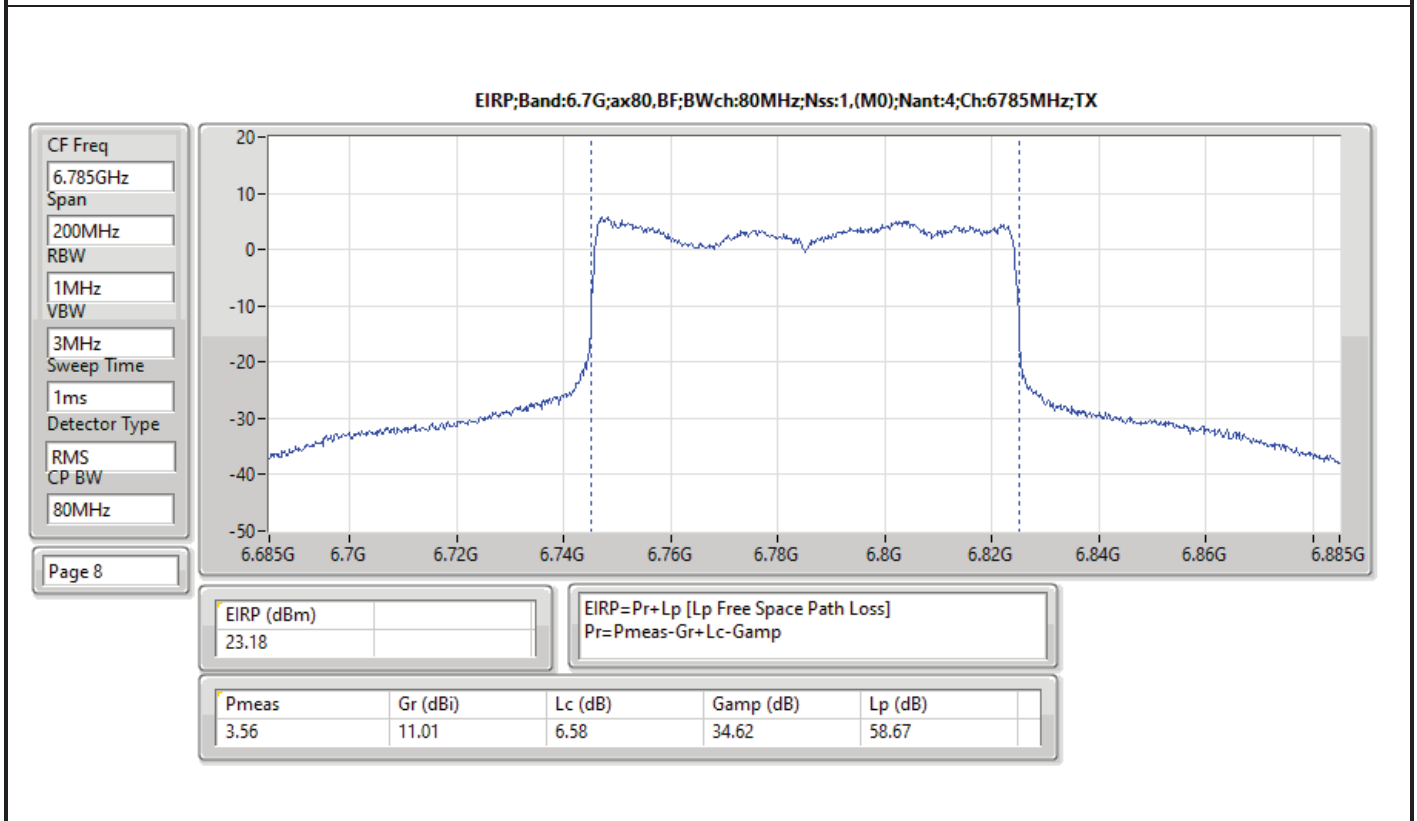

DG = Directional Gain; Port X = Port X output power

Summary

Mode	EIRP PD (dBm/RBW)
5.925-6.425GHz	-
802.11ax HEW20_Nss1,(MCS0)_4TX	4.81
802.11ax HEW20_Nss4,(MCS0)_4TX	4.74
802.11ax HEW40_Nss1,(MCS0)_4TX	4.97
802.11ax HEW40_Nss4,(MCS0)_4TX	4.91
802.11ax HEW80_Nss1,(MCS0)_4TX	4.90
802.11ax HEW80_Nss4,(MCS0)_4TX	4.99
802.11ax HEW160_Nss1,(MCS0)_4TX	4.76
802.11ax HEW160_Nss4,(MCS0)_4TX	4.82
6.425-6.525GHz	-
802.11ax HEW20_Nss1,(MCS0)_4TX	4.57
802.11ax HEW20_Nss4,(MCS0)_4TX	4.78
802.11ax HEW40_Nss1,(MCS0)_4TX	4.95
802.11ax HEW40_Nss4,(MCS0)_4TX	4.90
802.11ax HEW80_Nss1,(MCS0)_4TX	4.90
802.11ax HEW80_Nss4,(MCS0)_4TX	4.99
802.11ax HEW160_Nss1,(MCS0)_4TX	4.63
802.11ax HEW160_Nss4,(MCS0)_4TX	4.55
6.525-6.875GHz	-
802.11ax HEW20_Nss1,(MCS0)_4TX	4.89
802.11ax HEW20_Nss4,(MCS0)_4TX	4.99
802.11ax HEW40_Nss1,(MCS0)_4TX	4.73
802.11ax HEW40_Nss4,(MCS0)_4TX	4.92
802.11ax HEW80_Nss1,(MCS0)_4TX	4.79
802.11ax HEW80_Nss4,(MCS0)_4TX	4.77
802.11ax HEW160_Nss1,(MCS0)_4TX	4.69
802.11ax HEW160_Nss4,(MCS0)_4TX	4.91
6.875-7.125GHz	-
802.11ax HEW20_Nss1,(MCS0)_4TX	4.89
802.11ax HEW20_Nss4,(MCS0)_4TX	4.72
802.11ax HEW40_Nss1,(MCS0)_4TX	4.96
802.11ax HEW40_Nss4,(MCS0)_4TX	4.90
802.11ax HEW80_Nss1,(MCS0)_4TX	4.82
802.11ax HEW80_Nss4,(MCS0)_4TX	4.83
802.11ax HEW160_Nss1,(MCS0)_4TX	4.56
802.11ax HEW160_Nss4,(MCS0)_4TX	3.85