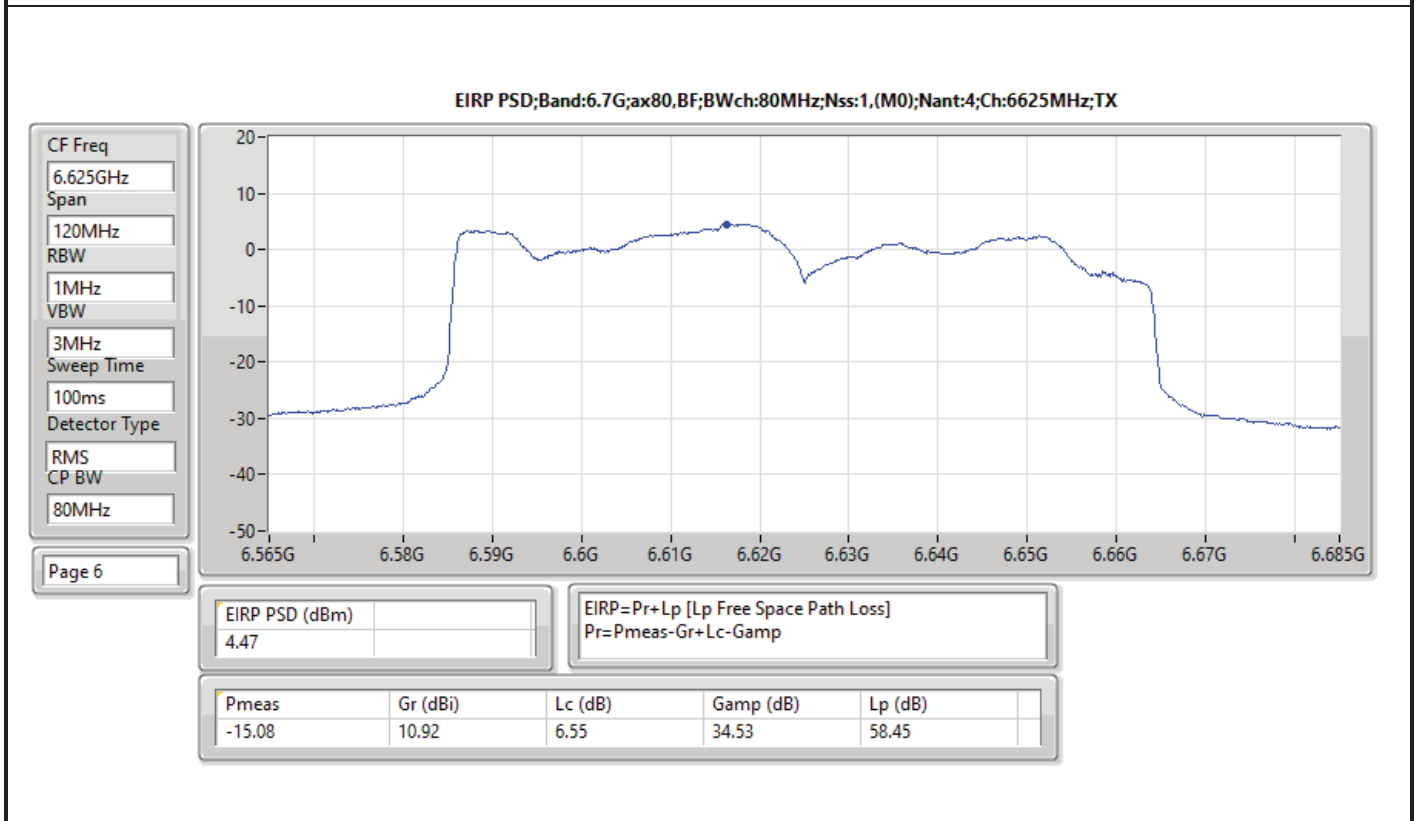

DG = Directional Gain; RBW = 500kHz for 5.725-5.85GHz band / 1MHz for other band;
 PD = trace bin-by-bin of each transmits port summing can be performed maximum power density; Port X = Port X Power Density;