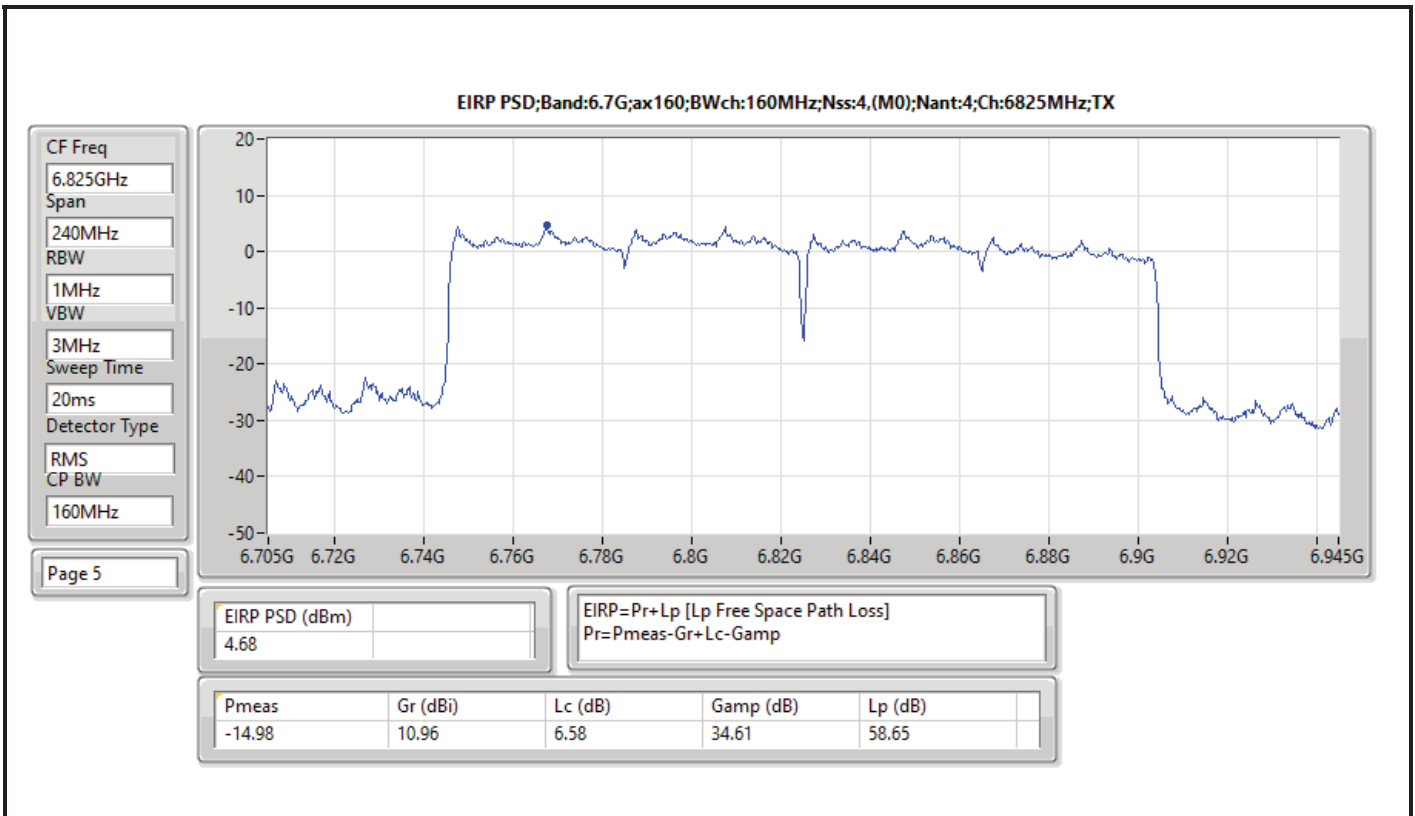

DG = Directional Gain; RBW = 500kHz for 5.725-5.85GHz band / 1MHz for other band;
 PD = trace bin-by-bin of each transmits port summing can be performed maximum power density; Port X = Port X Power Density;