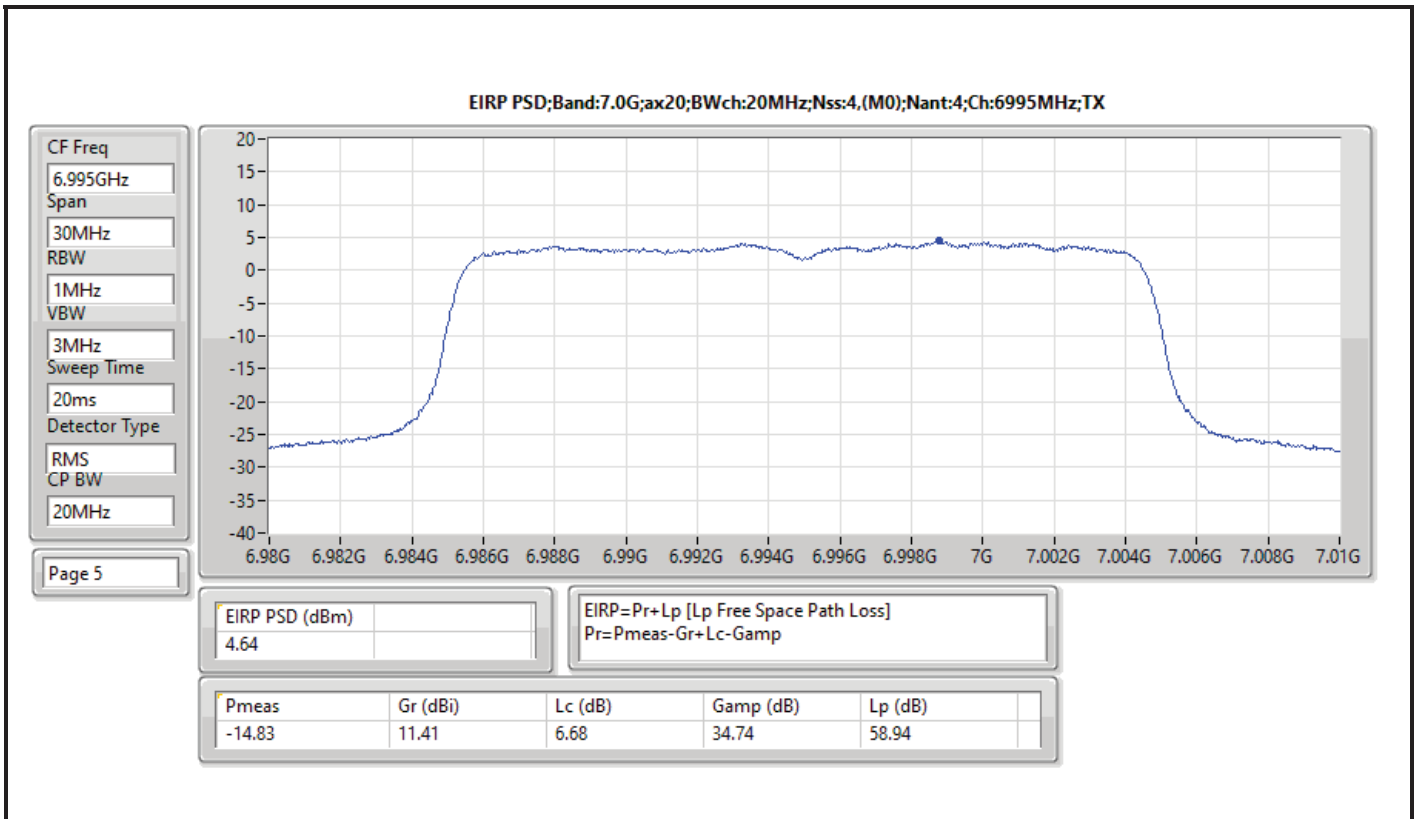

DG = Directional Gain; RBW = 500kHz for 5.725-5.85GHz band / 1MHz for other band;
 PD = trace bin-by-bin of each transmits port summing can be performed maximum power density; Port X = Port X Power Density;