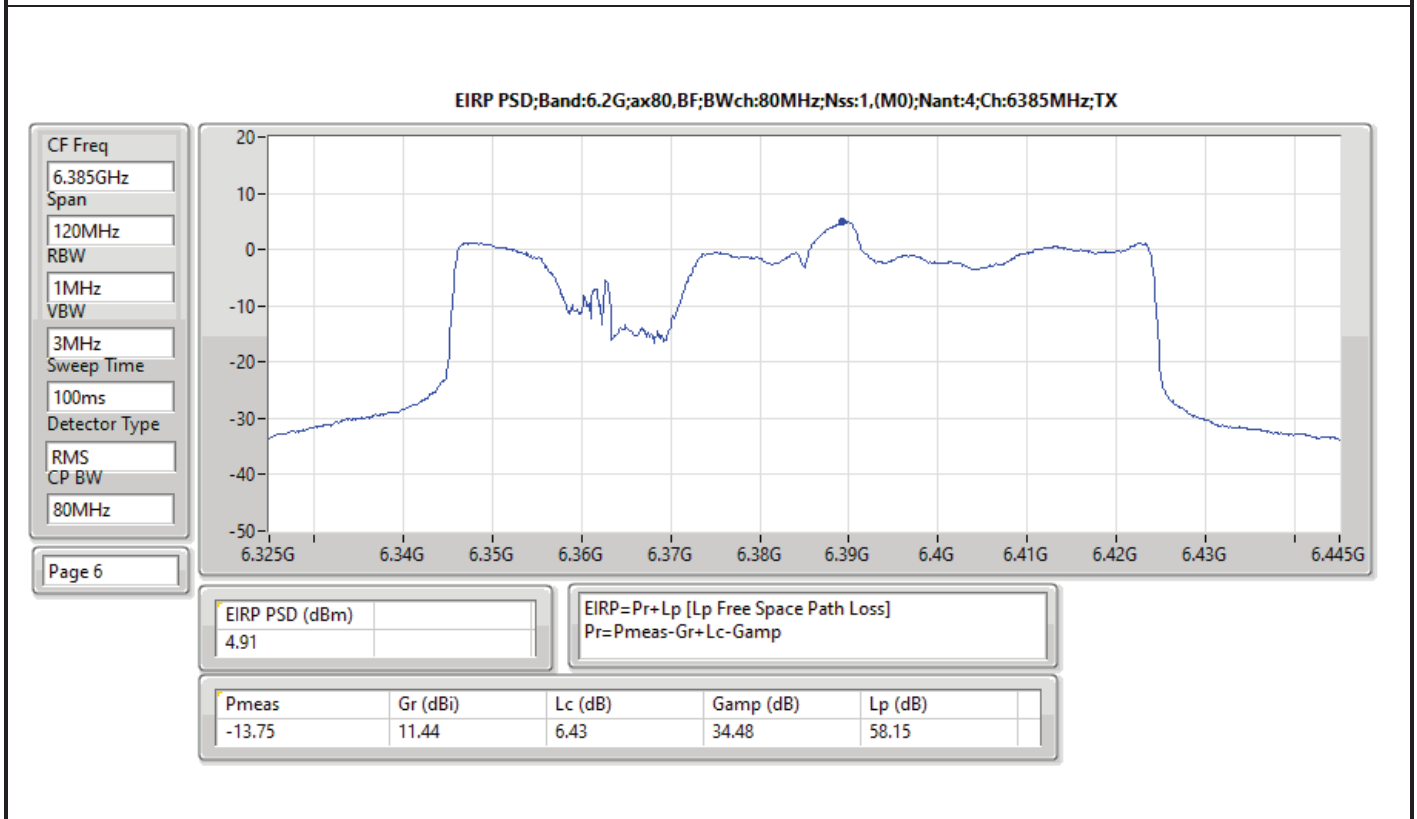

DG = Directional Gain; RBW = 500kHz for 5.725-5.85GHz band / 1MHz for other band;
 PD = trace bin-by-bin of each transmits port summing can be performed maximum power density; Port X = Port X Power Density;