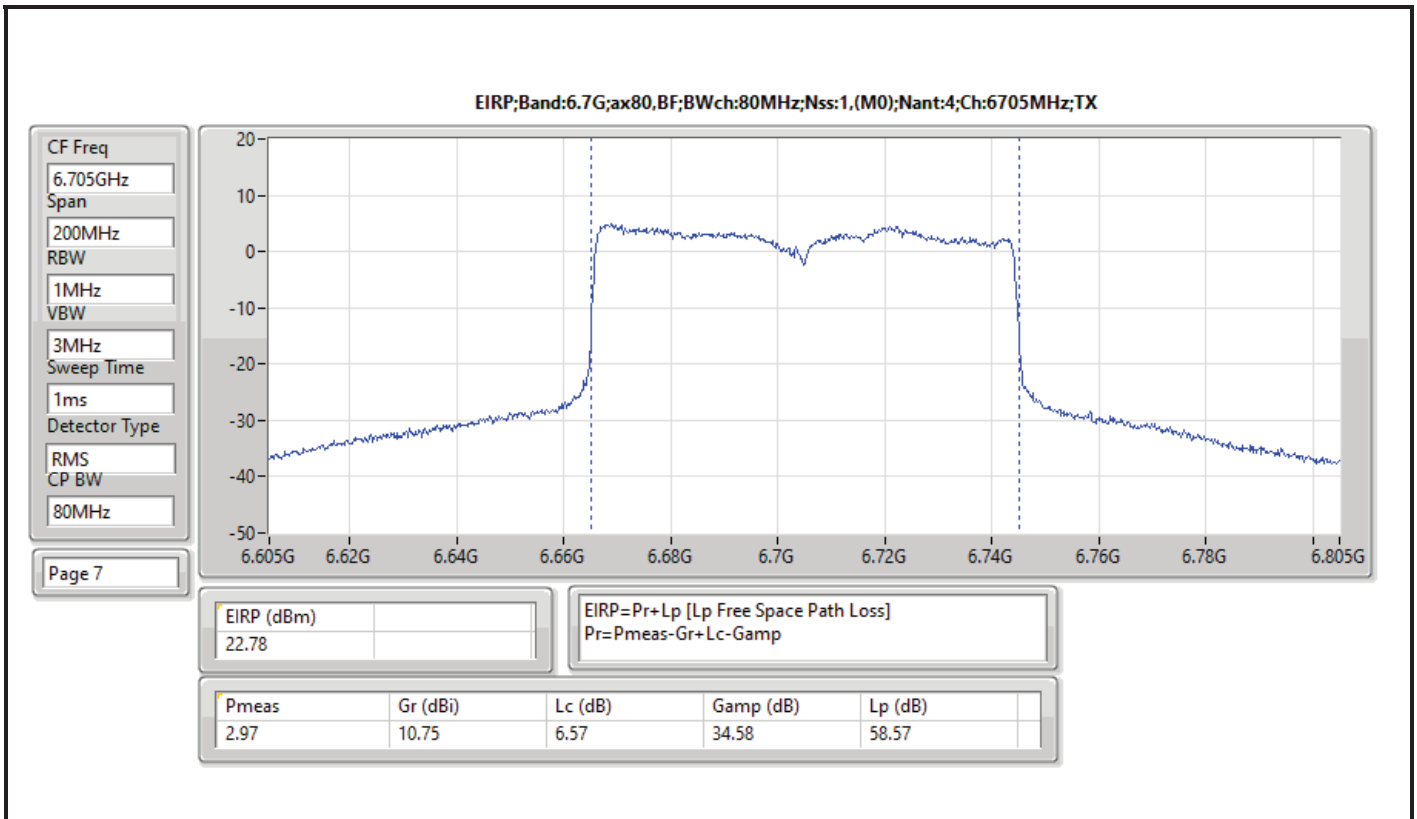

DG = Directional Gain; Port X = Port X output power

Summary

Mode	EIRP PD (dBm/RBW)
5.925-6.425GHz	-
802.11ax HEW20_Nss1,(MCS0)_4TX	4.81
802.11ax HEW20_Nss4,(MCS0)_4TX	4.74
802.11ax HEW40_Nss1,(MCS0)_4TX	4.97
802.11ax HEW40_Nss4,(MCS0)_4TX	4.91
802.11ax HEW80_Nss1,(MCS0)_4TX	4.90
802.11ax HEW80_Nss4,(MCS0)_4TX	4.99
802.11ax HEW160_Nss1,(MCS0)_4TX	4.76
802.11ax HEW160_Nss4,(MCS0)_4TX	4.82
6.425-6.525GHz	-
802.11ax HEW20_Nss1,(MCS0)_4TX	4.57
802.11ax HEW20_Nss4,(MCS0)_4TX	4.78
802.11ax HEW40_Nss1,(MCS0)_4TX	4.95
802.11ax HEW40_Nss4,(MCS0)_4TX	4.90
802.11ax HEW80_Nss1,(MCS0)_4TX	4.90
802.11ax HEW80_Nss4,(MCS0)_4TX	4.99
802.11ax HEW160_Nss1,(MCS0)_4TX	4.63
802.11ax HEW160_Nss4,(MCS0)_4TX	4.55
6.525-6.875GHz	-
802.11ax HEW20_Nss1,(MCS0)_4TX	4.89
802.11ax HEW20_Nss4,(MCS0)_4TX	4.99
802.11ax HEW40_Nss1,(MCS0)_4TX	4.73
802.11ax HEW40_Nss4,(MCS0)_4TX	4.92
802.11ax HEW80_Nss1,(MCS0)_4TX	4.79
802.11ax HEW80_Nss4,(MCS0)_4TX	4.77
802.11ax HEW160_Nss1,(MCS0)_4TX	4.69
802.11ax HEW160_Nss4,(MCS0)_4TX	4.91
6.875-7.125GHz	-
802.11ax HEW20_Nss1,(MCS0)_4TX	4.89
802.11ax HEW20_Nss4,(MCS0)_4TX	4.72
802.11ax HEW40_Nss1,(MCS0)_4TX	4.96
802.11ax HEW40_Nss4,(MCS0)_4TX	4.90
802.11ax HEW80_Nss1,(MCS0)_4TX	4.82
802.11ax HEW80_Nss4,(MCS0)_4TX	4.83
802.11ax HEW160_Nss1,(MCS0)_4TX	4.56
802.11ax HEW160_Nss4,(MCS0)_4TX	3.85