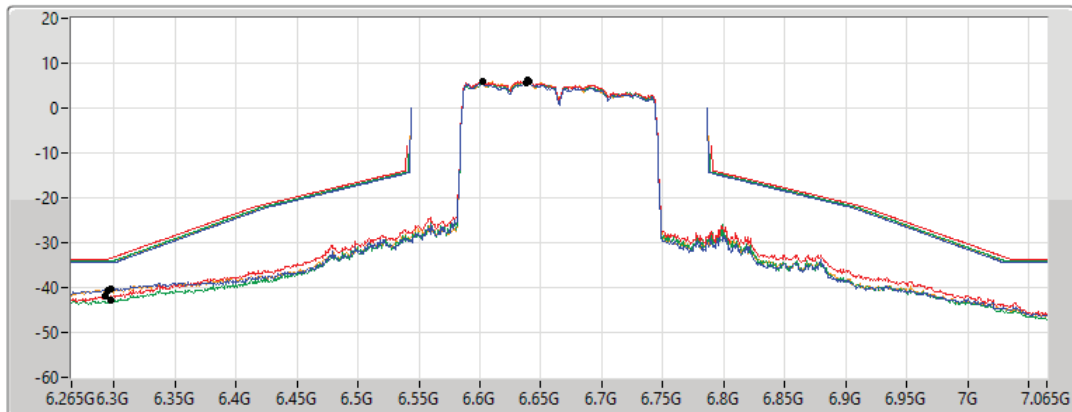

6.525-6.875GHz_802.11ax HEW160_Nss4,(MCS0)_4TX

MASK

6665MHz_TX

30/09/2022

CF Freq
6.665GHz

Span
800MHz

RBW
3MHz

VBW
10MHz

Sweep Time
20ms

Detector Type
RMS

Port 1

Port 2

Port 3

Port 4

Ref(Hz)	Ref(dBm)	Freq(Hz)	Level(dBm)	Limit(dBm)	Margin(dB)	Port
6.63783G	5.63	6.2978G	-40.27	-34.37	-5.90	1
6.63863G	6.11	6.2922G	-41.95	-33.89	-8.06	2
6.64022G	5.83	6.2978G	-42.82	-34.17	-8.65	3
6.60266G	5.88	6.2954G	-40.56	-34.12	-6.44	4