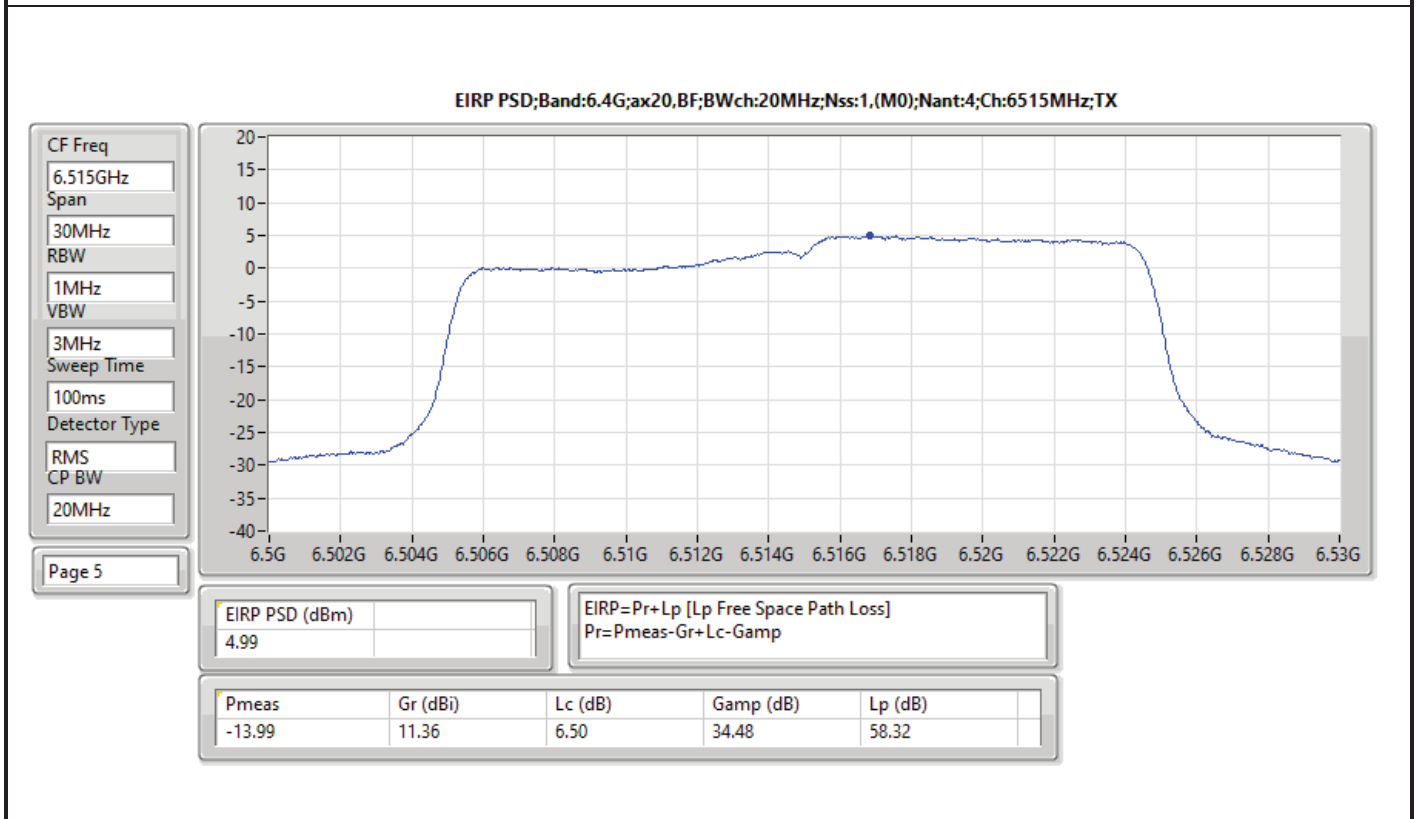

RBW = 500kHz for 5.725-5.85GHz band / 1MHz for other band;

Result

Mode	Result	EIRP PD (dBm/RBW)	EIRP PD Limit (dBm/RBW)
802.11ax HEW20-BF_Nss1,(MCS0)_4TX	-	-	-
5955MHz	Pass	4.34	5.00
6175MHz	Pass	4.41	5.00
6415MHz	Pass	4.61	5.00
6435MHz	Pass	4.54	5.00
6475MHz	Pass	4.94	5.00
6515MHz	Pass	4.99	5.00
6535MHz	Pass	4.42	5.00
6695MHz	Pass	4.24	5.00
6855MHz	Pass	4.92	5.00
6875MHz Straddle 6.525-6.875GHz	Pass	4.66	5.00
6895MHz	Pass	4.08	5.00
6995MHz	Pass	4.57	5.00
7095MHz	Pass	4.55	5.00
802.11ax HEW40-BF_Nss1,(MCS0)_4TX	-	-	-
5965MHz	Pass	4.65	5.00
6165MHz	Pass	4.83	5.00
6405MHz	Pass	4.93	5.00
6445MHz	Pass	4.88	5.00
6485MHz	Pass	4.72	5.00
6525MHz Straddle 6.425-6.525GHz	Pass	4.83	5.00
6565MHz	Pass	4.77	5.00
6685MHz	Pass	4.72	5.00
6845MHz	Pass	4.54	5.00
6885MHz Straddle 6.525-6.875GHz	Pass	4.98	5.00
6925MHz	Pass	4.74	5.00
7005MHz	Pass	4.77	5.00
7085MHz	Pass	4.63	5.00
802.11ax HEW80-BF_Nss1,(MCS0)_4TX	-	-	-
5985MHz	Pass	4.87	5.00
6145MHz	Pass	4.60	5.00
6385MHz	Pass	4.91	5.00
6465MHz	Pass	4.75	5.00
6545MHz Straddle 6.425-6.525GHz	Pass	4.65	5.00
6625MHz	Pass	4.47	5.00
6705MHz	Pass	4.50	5.00
6785MHz	Pass	4.84	5.00
6865MHz Straddle 6.525-6.875GHz	Pass	4.46	5.00
6945MHz	Pass	4.85	5.00
7025MHz	Pass	4.90	5.00
802.11ax HEW160-BF_Nss1,(MCS0)_4TX	-	-	-
6025MHz	Pass	4.57	5.00
6185MHz	Pass	4.43	5.00
6345MHz	Pass	4.84	5.00
6505MHz Straddle 6.425-6.525GHz	Pass	4.88	5.00
6665MHz	Pass	4.89	5.00
6825MHz Straddle 6.525-6.875GHz	Pass	4.81	5.00
6985MHz	Pass	2.17	5.00

DG = Directional Gain; RBW = 500kHz for 5.725-5.85GHz band / 1MHz for other band;
 PD = trace bin-by-bin of each transmits port summing can be performed maximum power density; Port X = Port X Power Density;