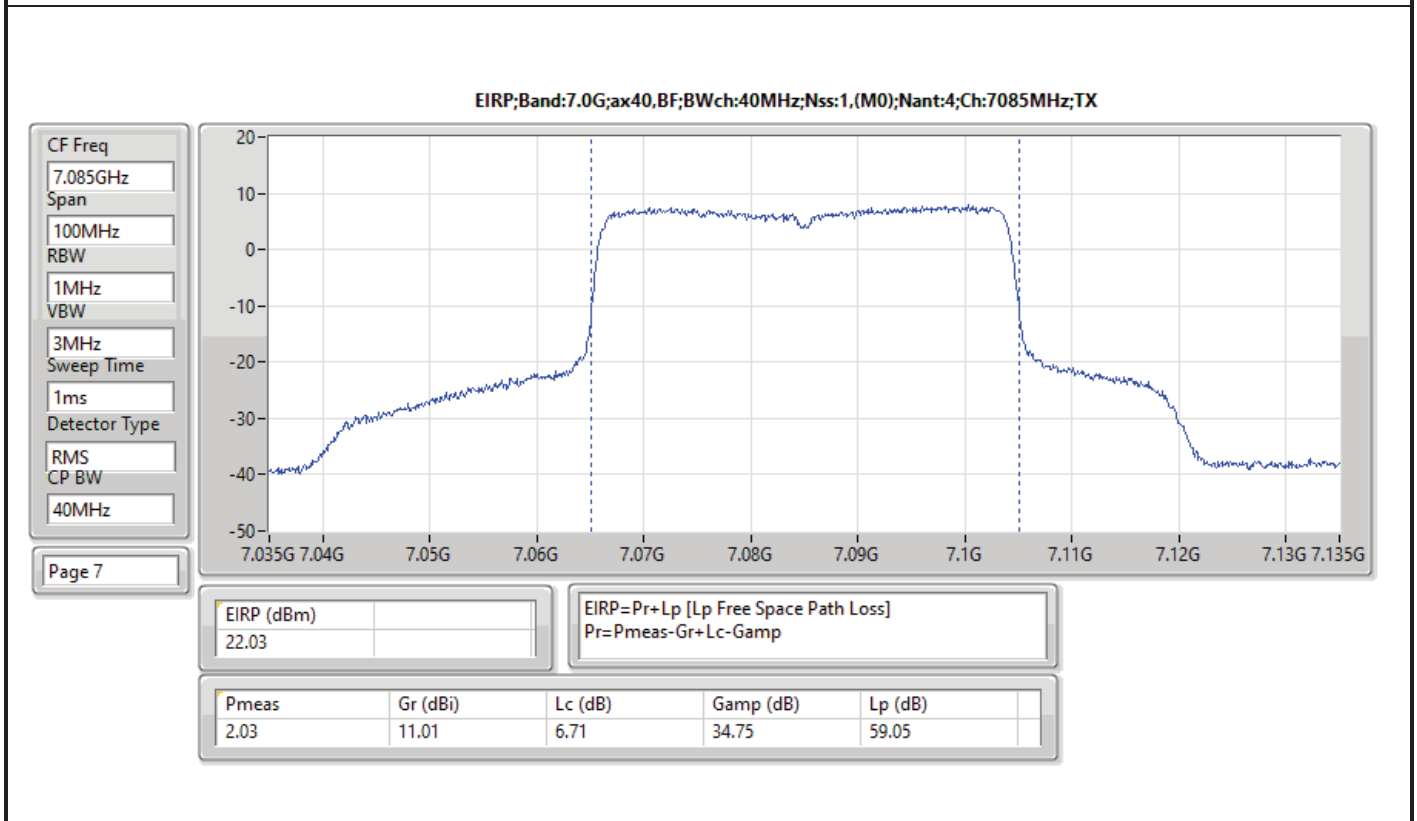

DG = Directional Gain; Port X = Port X output power

Summary

Mode	EIRP PD (dBm/RBW)
5.925-6.425GHz	-
802.11ax HEW20_Nss1,(MCS0)_4TX	4.81
802.11ax HEW20_Nss4,(MCS0)_4TX	4.74
802.11ax HEW40_Nss1,(MCS0)_4TX	4.97
802.11ax HEW40_Nss4,(MCS0)_4TX	4.91
802.11ax HEW80_Nss1,(MCS0)_4TX	4.90
802.11ax HEW80_Nss4,(MCS0)_4TX	4.99
802.11ax HEW160_Nss1,(MCS0)_4TX	4.76
802.11ax HEW160_Nss4,(MCS0)_4TX	4.82
6.425-6.525GHz	-
802.11ax HEW20_Nss1,(MCS0)_4TX	4.57
802.11ax HEW20_Nss4,(MCS0)_4TX	4.78
802.11ax HEW40_Nss1,(MCS0)_4TX	4.95
802.11ax HEW40_Nss4,(MCS0)_4TX	4.90
802.11ax HEW80_Nss1,(MCS0)_4TX	4.90
802.11ax HEW80_Nss4,(MCS0)_4TX	4.99
802.11ax HEW160_Nss1,(MCS0)_4TX	4.63
802.11ax HEW160_Nss4,(MCS0)_4TX	4.55
6.525-6.875GHz	-
802.11ax HEW20_Nss1,(MCS0)_4TX	4.89
802.11ax HEW20_Nss4,(MCS0)_4TX	4.99
802.11ax HEW40_Nss1,(MCS0)_4TX	4.73
802.11ax HEW40_Nss4,(MCS0)_4TX	4.92
802.11ax HEW80_Nss1,(MCS0)_4TX	4.79
802.11ax HEW80_Nss4,(MCS0)_4TX	4.77
802.11ax HEW160_Nss1,(MCS0)_4TX	4.69
802.11ax HEW160_Nss4,(MCS0)_4TX	4.91
6.875-7.125GHz	-
802.11ax HEW20_Nss1,(MCS0)_4TX	4.89
802.11ax HEW20_Nss4,(MCS0)_4TX	4.72
802.11ax HEW40_Nss1,(MCS0)_4TX	4.96
802.11ax HEW40_Nss4,(MCS0)_4TX	4.90
802.11ax HEW80_Nss1,(MCS0)_4TX	4.82
802.11ax HEW80_Nss4,(MCS0)_4TX	4.83
802.11ax HEW160_Nss1,(MCS0)_4TX	4.56
802.11ax HEW160_Nss4,(MCS0)_4TX	3.85