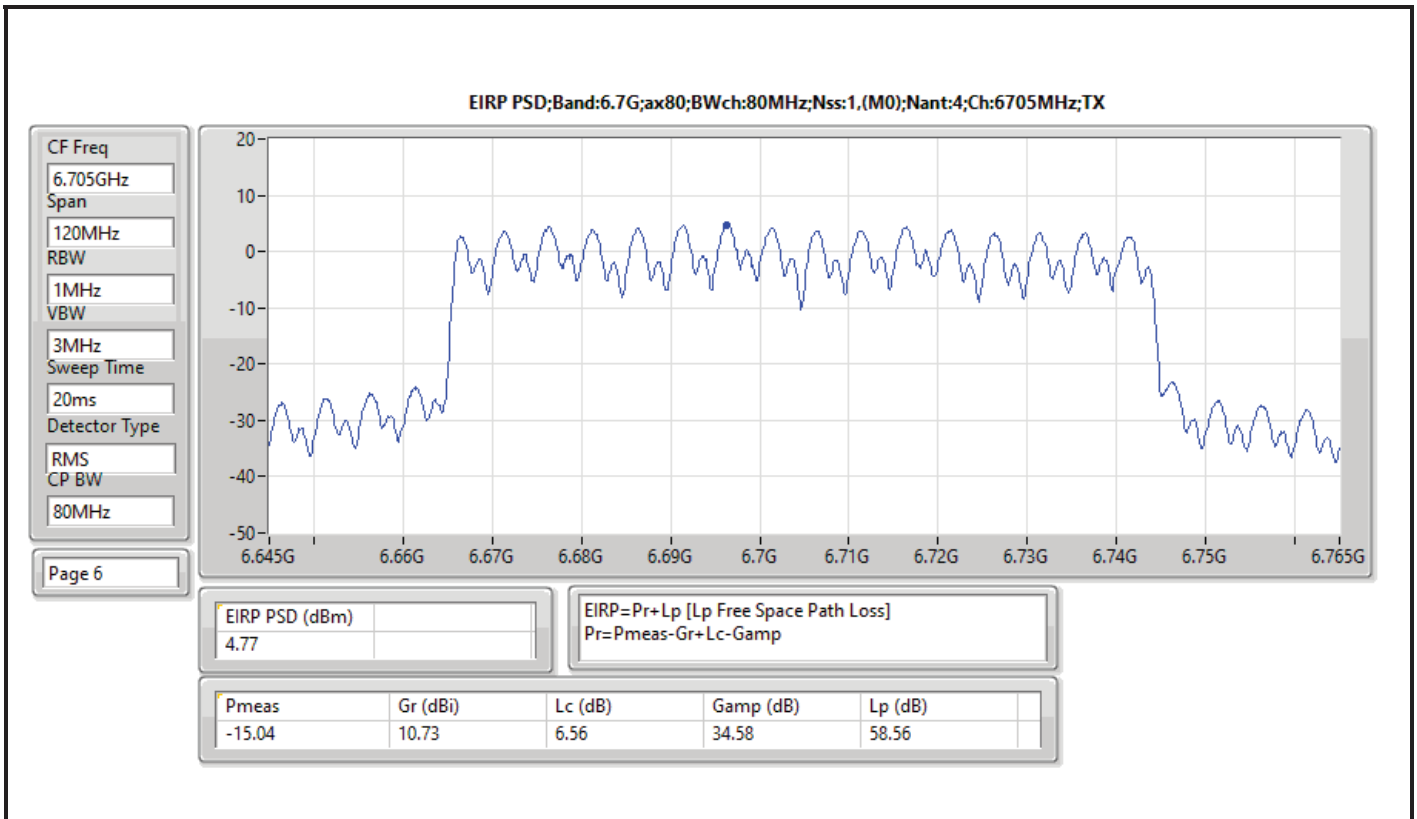

DG = Directional Gain; RBW = 500kHz for 5.725-5.85GHz band / 1MHz for other band;
 PD = trace bin-by-bin of each transmits port summing can be performed maximum power density; Port X = Port X Power Density;