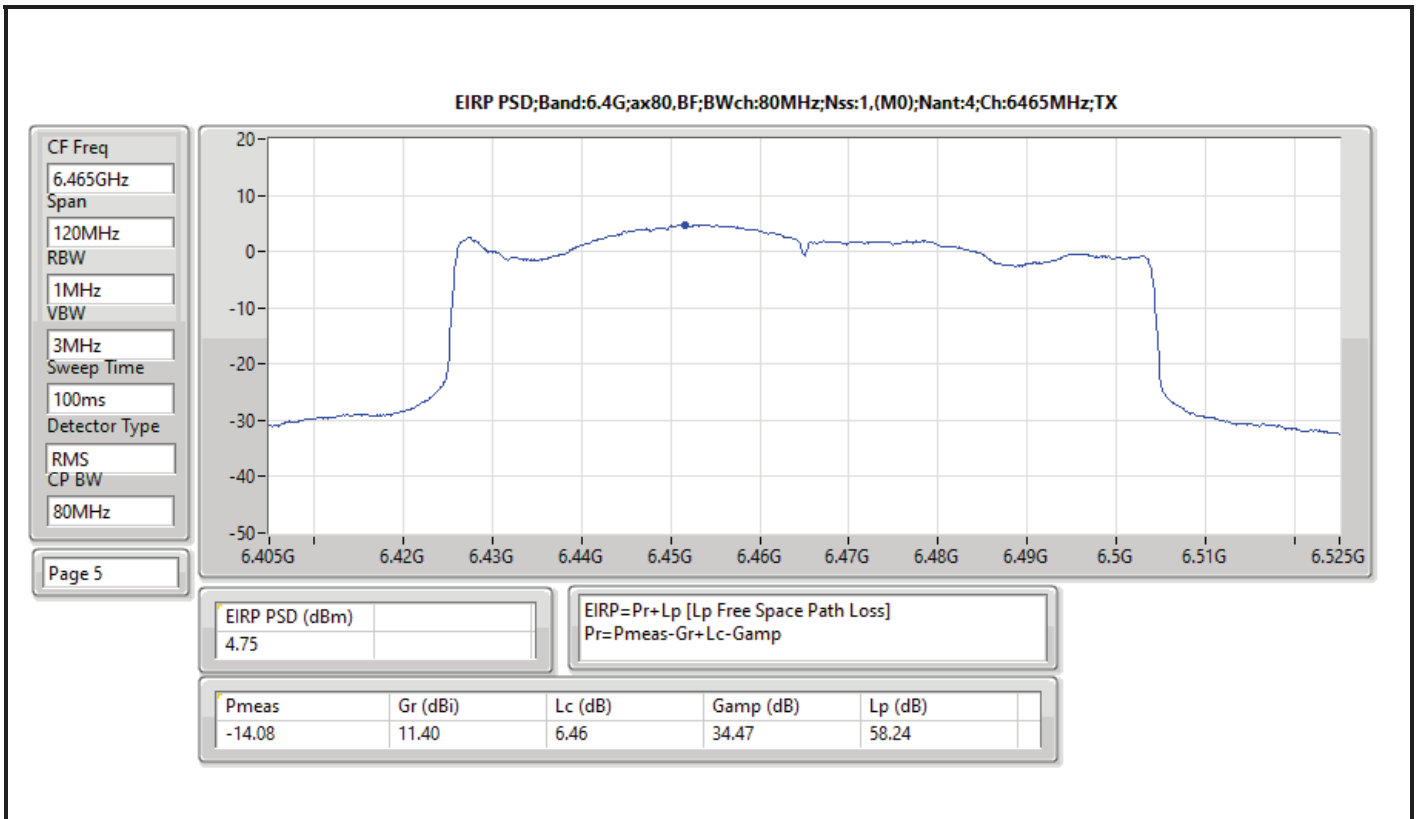

DG = Directional Gain; RBW = 500kHz for 5.725-5.85GHz band / 1MHz for other band;
 PD = trace bin-by-bin of each transmits port summing can be performed maximum power density; Port X = Port X Power Density;