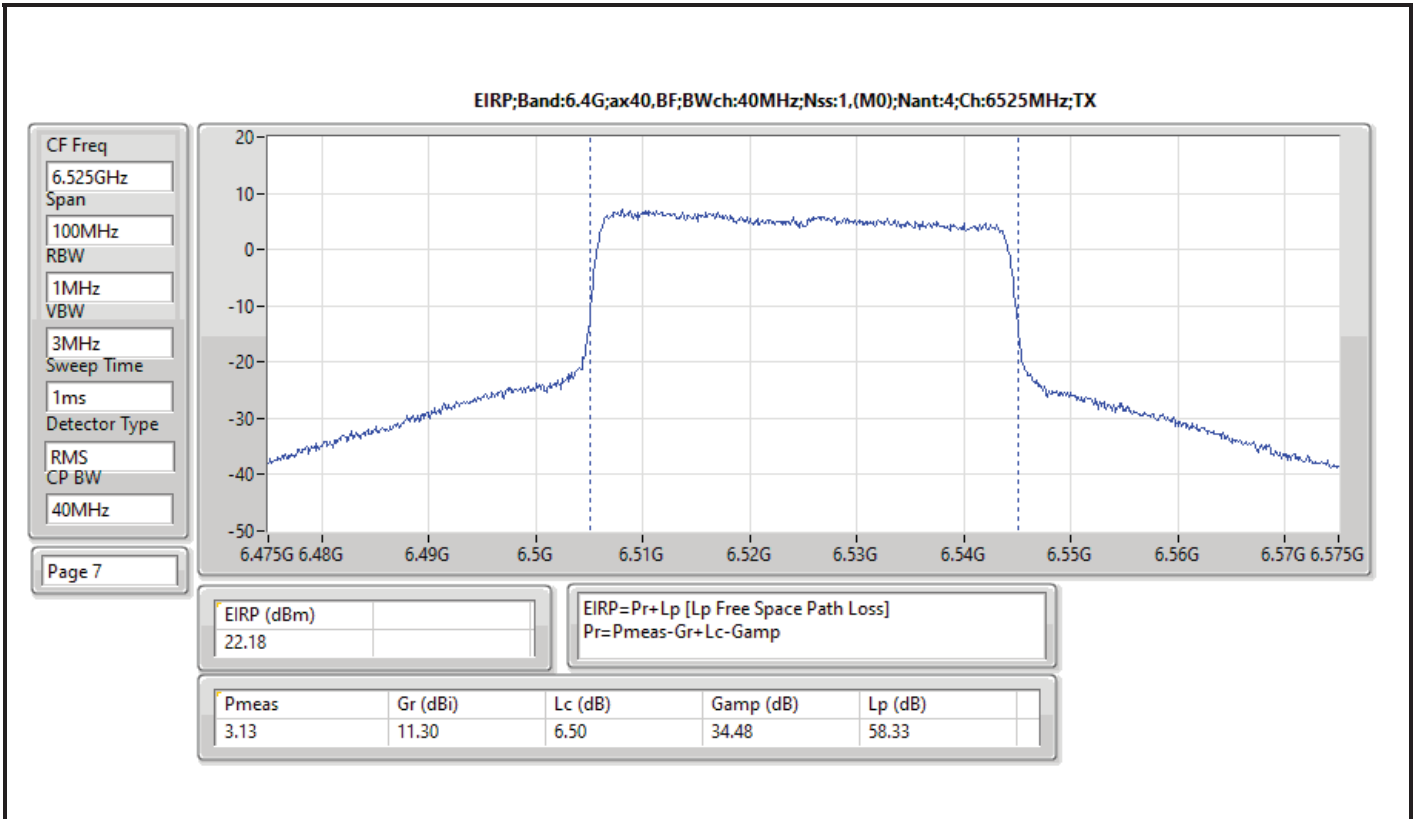

DG = Directional Gain; Port X = Port X output power

Summary

Mode	EIRP PD (dBm/RBW)
5.925-6.425GHz	-
802.11ax HEW20_Nss1,(MCS0)_4TX	4.81
802.11ax HEW20_Nss4,(MCS0)_4TX	4.74
802.11ax HEW40_Nss1,(MCS0)_4TX	4.97
802.11ax HEW40_Nss4,(MCS0)_4TX	4.91
802.11ax HEW80_Nss1,(MCS0)_4TX	4.90
802.11ax HEW80_Nss4,(MCS0)_4TX	4.99
802.11ax HEW160_Nss1,(MCS0)_4TX	4.76
802.11ax HEW160_Nss4,(MCS0)_4TX	4.82
6.425-6.525GHz	-
802.11ax HEW20_Nss1,(MCS0)_4TX	4.57
802.11ax HEW20_Nss4,(MCS0)_4TX	4.78
802.11ax HEW40_Nss1,(MCS0)_4TX	4.95
802.11ax HEW40_Nss4,(MCS0)_4TX	4.90
802.11ax HEW80_Nss1,(MCS0)_4TX	4.90
802.11ax HEW80_Nss4,(MCS0)_4TX	4.99
802.11ax HEW160_Nss1,(MCS0)_4TX	4.63
802.11ax HEW160_Nss4,(MCS0)_4TX	4.55
6.525-6.875GHz	-
802.11ax HEW20_Nss1,(MCS0)_4TX	4.89
802.11ax HEW20_Nss4,(MCS0)_4TX	4.99
802.11ax HEW40_Nss1,(MCS0)_4TX	4.73
802.11ax HEW40_Nss4,(MCS0)_4TX	4.92
802.11ax HEW80_Nss1,(MCS0)_4TX	4.79
802.11ax HEW80_Nss4,(MCS0)_4TX	4.77
802.11ax HEW160_Nss1,(MCS0)_4TX	4.69
802.11ax HEW160_Nss4,(MCS0)_4TX	4.91
6.875-7.125GHz	-
802.11ax HEW20_Nss1,(MCS0)_4TX	4.89
802.11ax HEW20_Nss4,(MCS0)_4TX	4.72
802.11ax HEW40_Nss1,(MCS0)_4TX	4.96
802.11ax HEW40_Nss4,(MCS0)_4TX	4.90
802.11ax HEW80_Nss1,(MCS0)_4TX	4.82
802.11ax HEW80_Nss4,(MCS0)_4TX	4.83
802.11ax HEW160_Nss1,(MCS0)_4TX	4.56
802.11ax HEW160_Nss4,(MCS0)_4TX	3.85