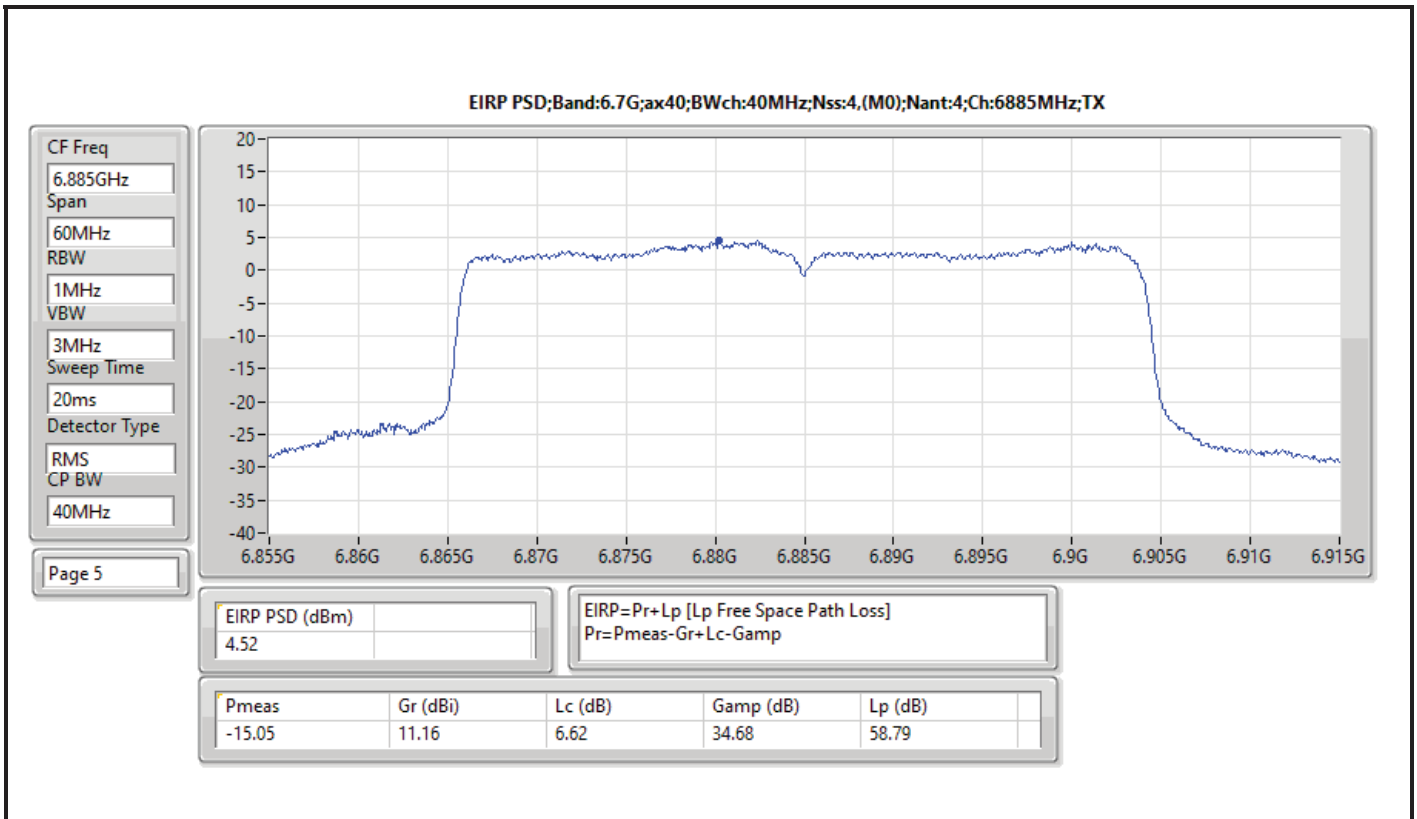

DG = Directional Gain; RBW = 500kHz for 5.725-5.85GHz band / 1MHz for other band;
 PD = trace bin-by-bin of each transmits port summing can be performed maximum power density; Port X = Port X Power Density;