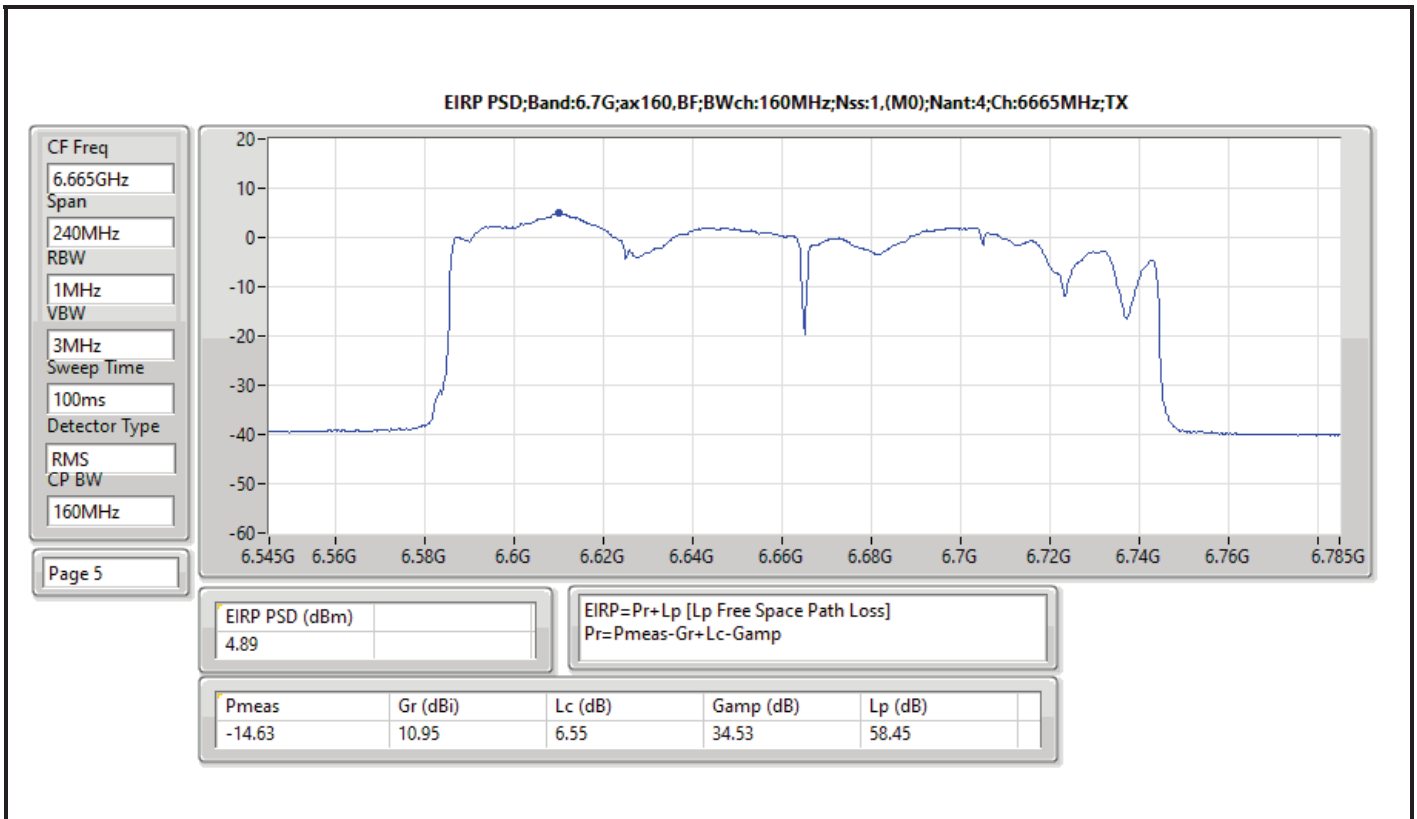

DG = Directional Gain; RBW = 500kHz for 5.725-5.85GHz band / 1MHz for other band;
 PD = trace bin-by-bin of each transmits port summing can be performed maximum power density; Port X = Port X Power Density;