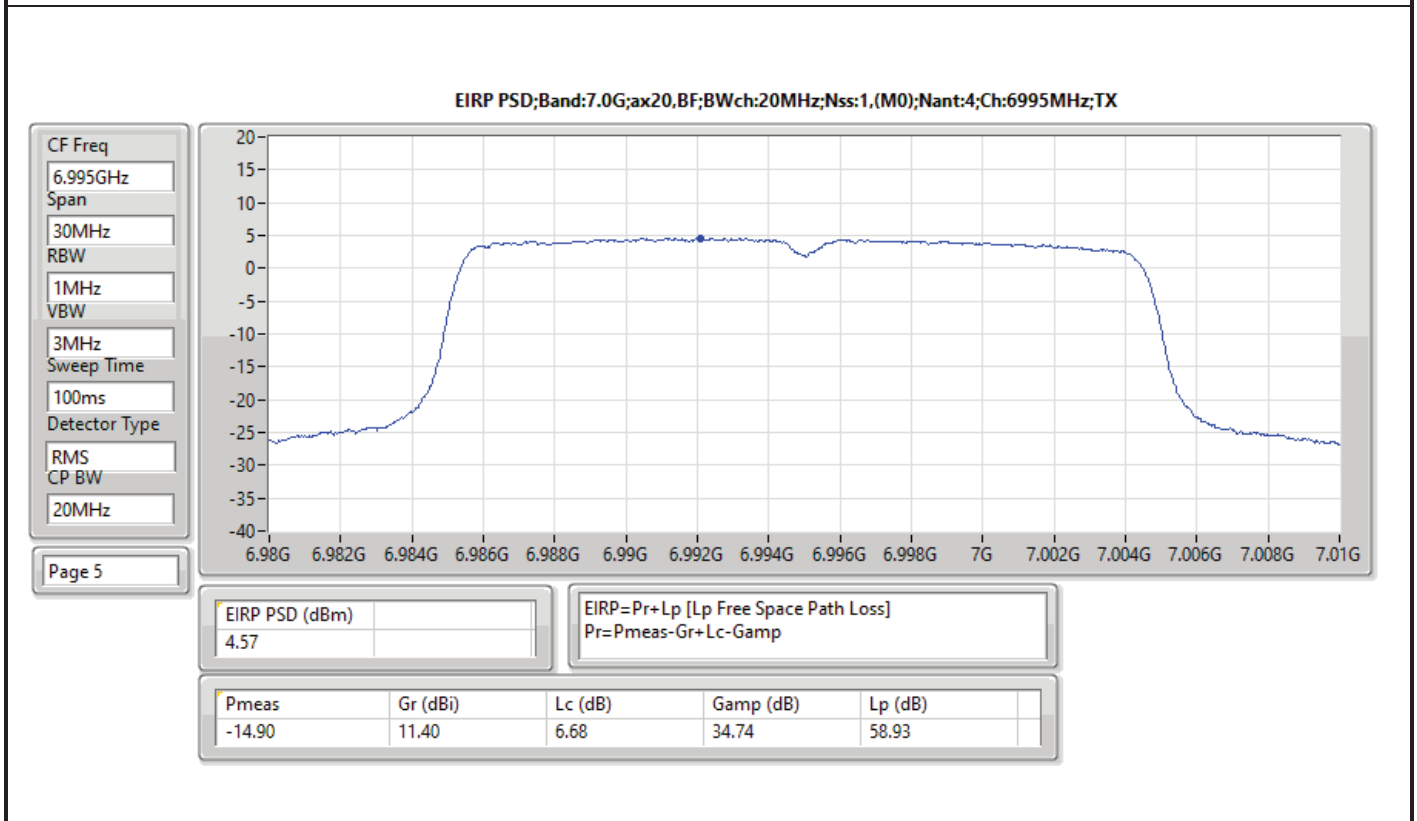

DG = Directional Gain; RBW = 500kHz for 5.725-5.85GHz band / 1MHz for other band;
 PD = trace bin-by-bin of each transmits port summing can be performed maximum power density; Port X = Port X Power Density;