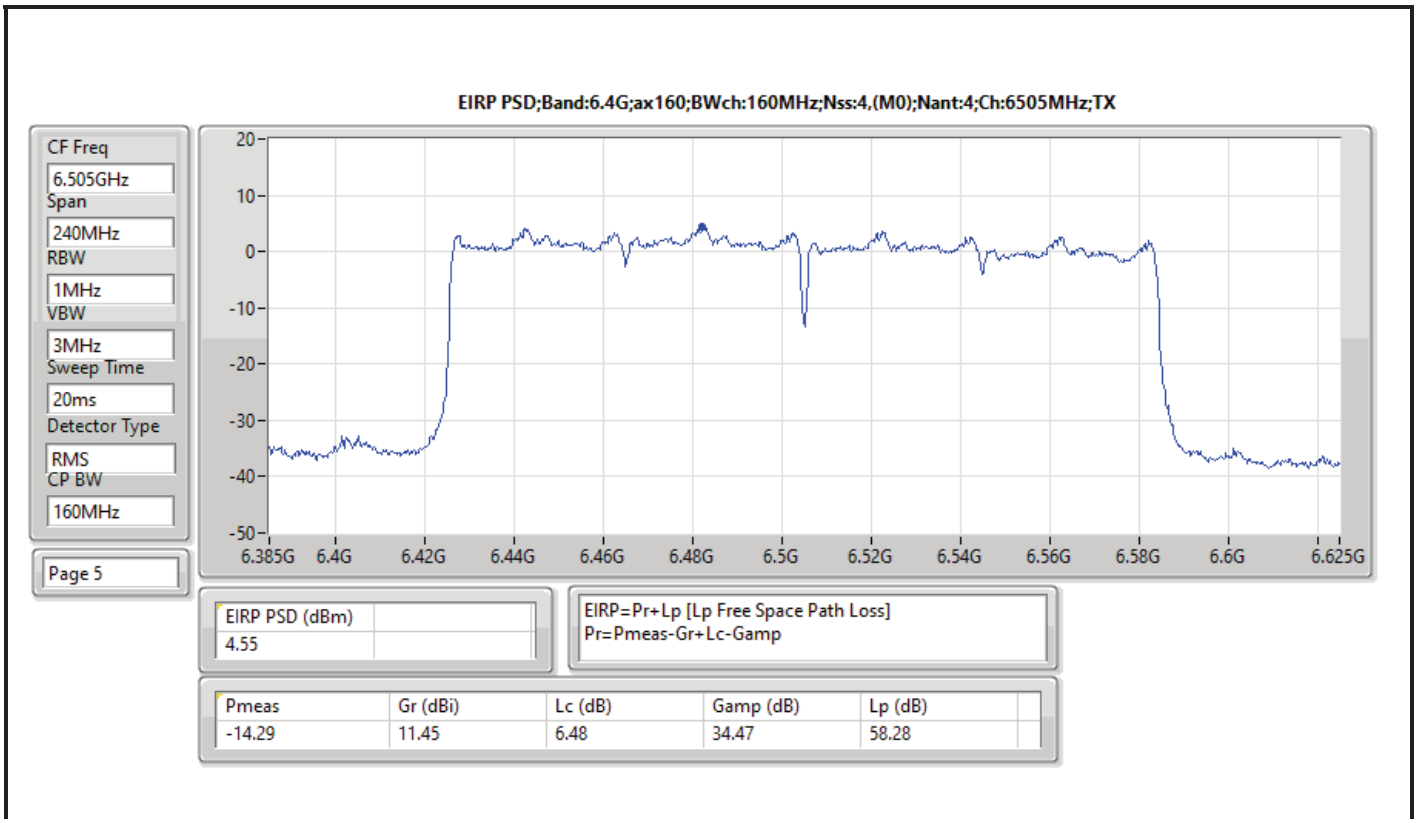

DG = Directional Gain; RBW = 500kHz for 5.725-5.85GHz band / 1MHz for other band;
 PD = trace bin-by-bin of each transmits port summing can be performed maximum power density; Port X = Port X Power Density;