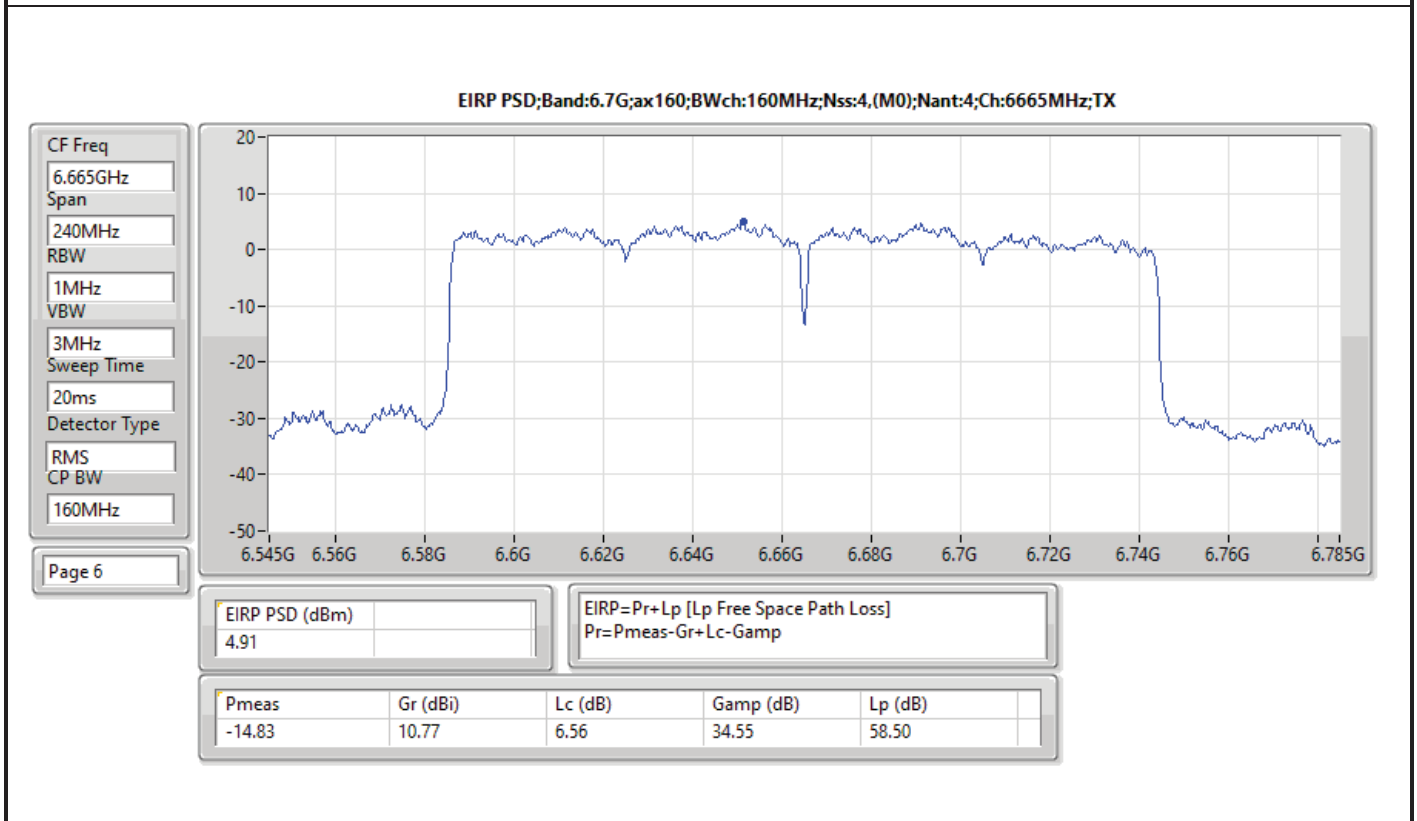

DG = Directional Gain; RBW = 500kHz for 5.725-5.85GHz band / 1MHz for other band;
 PD = trace bin-by-bin of each transmits port summing can be performed maximum power density; Port X = Port X Power Density;