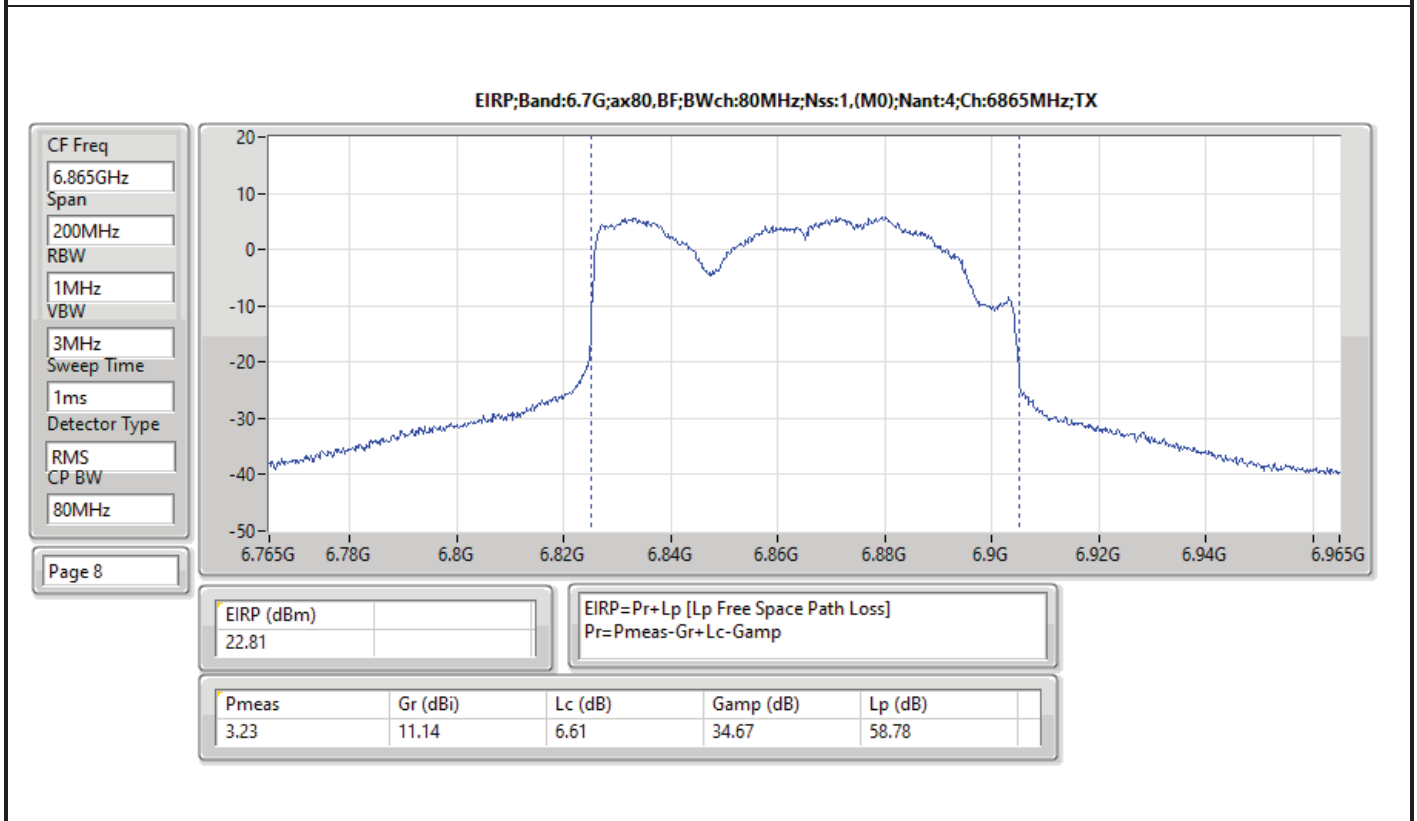

DG = Directional Gain; Port X = Port X output power

Summary

Mode	EIRP PD (dBm/RBW)
5.925-6.425GHz	-
802.11ax HEW20_Nss1,(MCS0)_4TX	4.81
802.11ax HEW20_Nss4,(MCS0)_4TX	4.74
802.11ax HEW40_Nss1,(MCS0)_4TX	4.97
802.11ax HEW40_Nss4,(MCS0)_4TX	4.91
802.11ax HEW80_Nss1,(MCS0)_4TX	4.90
802.11ax HEW80_Nss4,(MCS0)_4TX	4.99
802.11ax HEW160_Nss1,(MCS0)_4TX	4.76
802.11ax HEW160_Nss4,(MCS0)_4TX	4.82
6.425-6.525GHz	-
802.11ax HEW20_Nss1,(MCS0)_4TX	4.57
802.11ax HEW20_Nss4,(MCS0)_4TX	4.78
802.11ax HEW40_Nss1,(MCS0)_4TX	4.95
802.11ax HEW40_Nss4,(MCS0)_4TX	4.90
802.11ax HEW80_Nss1,(MCS0)_4TX	4.90
802.11ax HEW80_Nss4,(MCS0)_4TX	4.99
802.11ax HEW160_Nss1,(MCS0)_4TX	4.63
802.11ax HEW160_Nss4,(MCS0)_4TX	4.55
6.525-6.875GHz	-
802.11ax HEW20_Nss1,(MCS0)_4TX	4.89
802.11ax HEW20_Nss4,(MCS0)_4TX	4.99
802.11ax HEW40_Nss1,(MCS0)_4TX	4.73
802.11ax HEW40_Nss4,(MCS0)_4TX	4.92
802.11ax HEW80_Nss1,(MCS0)_4TX	4.79
802.11ax HEW80_Nss4,(MCS0)_4TX	4.77
802.11ax HEW160_Nss1,(MCS0)_4TX	4.69
802.11ax HEW160_Nss4,(MCS0)_4TX	4.91
6.875-7.125GHz	-
802.11ax HEW20_Nss1,(MCS0)_4TX	4.89
802.11ax HEW20_Nss4,(MCS0)_4TX	4.72
802.11ax HEW40_Nss1,(MCS0)_4TX	4.96
802.11ax HEW40_Nss4,(MCS0)_4TX	4.90
802.11ax HEW80_Nss1,(MCS0)_4TX	4.82
802.11ax HEW80_Nss4,(MCS0)_4TX	4.83
802.11ax HEW160_Nss1,(MCS0)_4TX	4.56
802.11ax HEW160_Nss4,(MCS0)_4TX	3.85