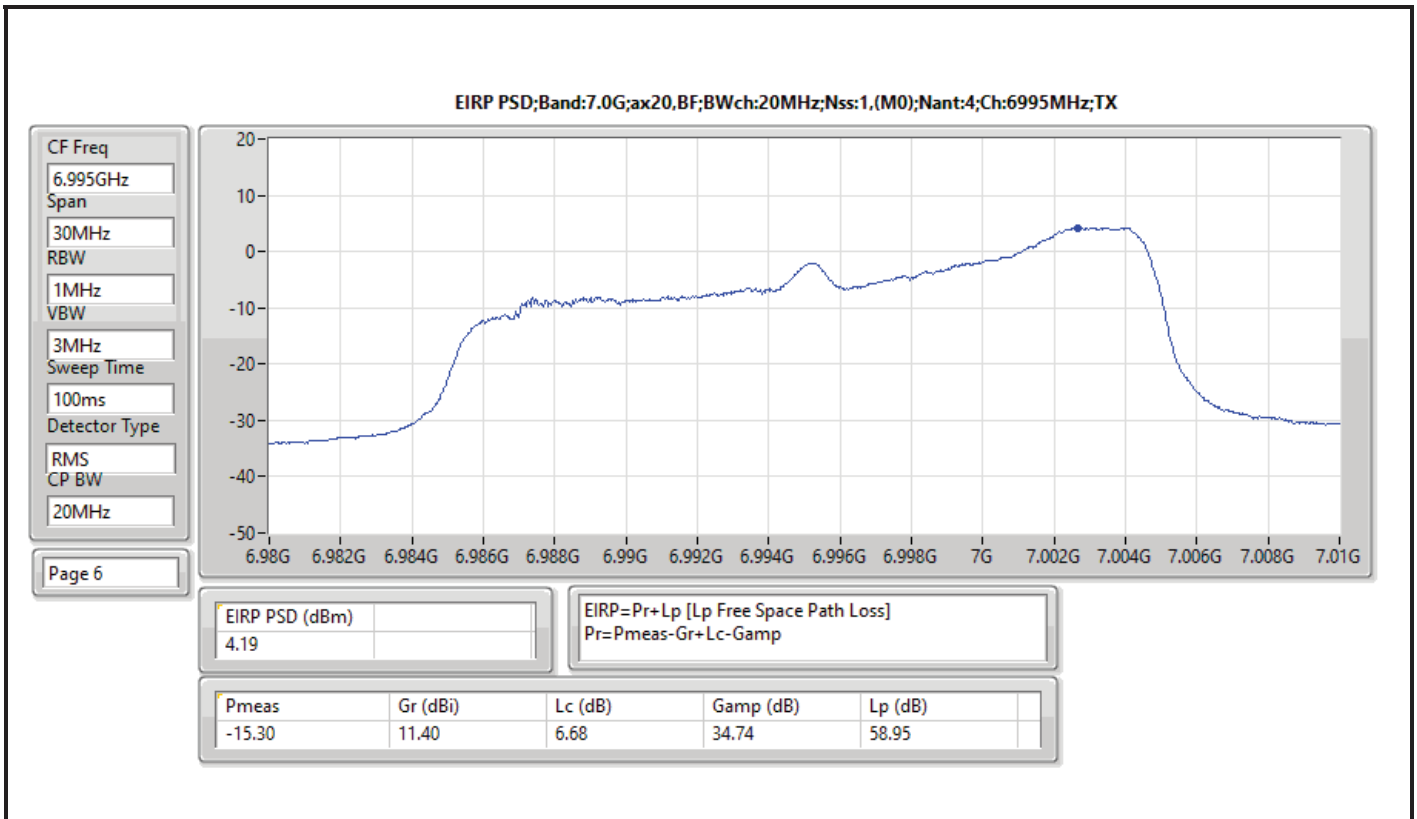

DG = Directional Gain; RBW = 500kHz for 5.725-5.85GHz band / 1MHz for other band;
 PD = trace bin-by-bin of each transmits port summing can be performed maximum power density; Port X = Port X Power Density;