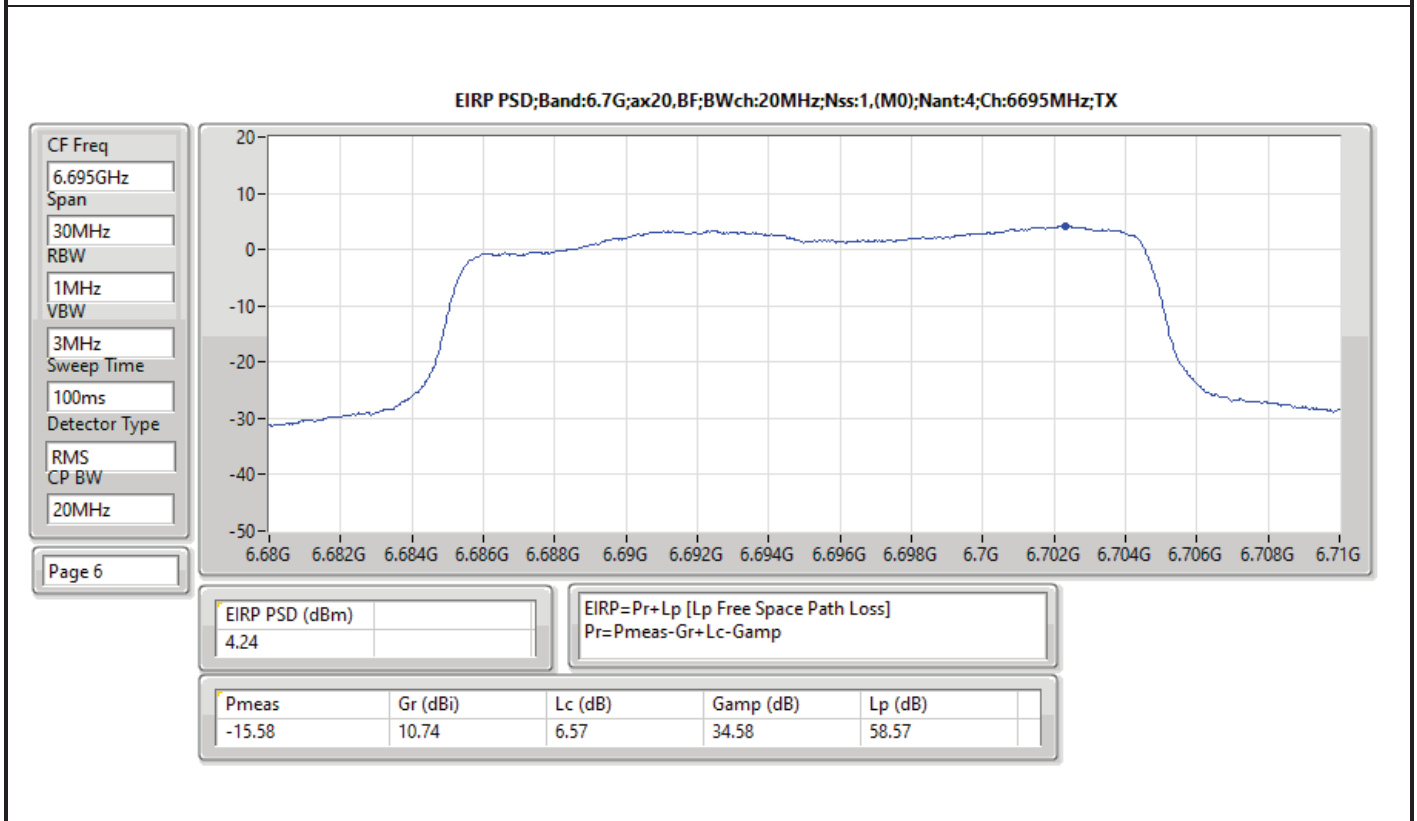

RBW = 500kHz for 5.725-5.85GHz band / 1MHz for other band;

Result

Mode	Result	EIRP PD (dBm/RBW)	EIRP PD Limit (dBm/RBW)
802.11ax HEW20-BF_Nss1,(MCS0)_4TX	-	-	-
5955MHz	Pass	4.34	5.00
6175MHz	Pass	4.41	5.00
6415MHz	Pass	4.61	5.00
6435MHz	Pass	4.54	5.00
6475MHz	Pass	4.94	5.00
6515MHz	Pass	4.99	5.00
6535MHz	Pass	4.42	5.00
6695MHz	Pass	4.24	5.00
6855MHz	Pass	4.92	5.00
6875MHz Straddle 6.525-6.875GHz	Pass	4.66	5.00
6895MHz	Pass	4.08	5.00
6995MHz	Pass	4.57	5.00
7095MHz	Pass	4.55	5.00
802.11ax HEW40-BF_Nss1,(MCS0)_4TX	-	-	-
5965MHz	Pass	4.65	5.00
6165MHz	Pass	4.83	5.00
6405MHz	Pass	4.93	5.00
6445MHz	Pass	4.88	5.00
6485MHz	Pass	4.72	5.00
6525MHz Straddle 6.425-6.525GHz	Pass	4.83	5.00
6565MHz	Pass	4.77	5.00
6685MHz	Pass	4.72	5.00
6845MHz	Pass	4.54	5.00
6885MHz Straddle 6.525-6.875GHz	Pass	4.98	5.00
6925MHz	Pass	4.74	5.00
7005MHz	Pass	4.77	5.00
7085MHz	Pass	4.63	5.00
802.11ax HEW80-BF_Nss1,(MCS0)_4TX	-	-	-
5985MHz	Pass	4.87	5.00
6145MHz	Pass	4.60	5.00
6385MHz	Pass	4.91	5.00
6465MHz	Pass	4.75	5.00
6545MHz Straddle 6.425-6.525GHz	Pass	4.65	5.00
6625MHz	Pass	4.47	5.00
6705MHz	Pass	4.50	5.00
6785MHz	Pass	4.84	5.00
6865MHz Straddle 6.525-6.875GHz	Pass	4.46	5.00
6945MHz	Pass	4.85	5.00
7025MHz	Pass	4.90	5.00
802.11ax HEW160-BF_Nss1,(MCS0)_4TX	-	-	-
6025MHz	Pass	4.57	5.00
6185MHz	Pass	4.43	5.00
6345MHz	Pass	4.84	5.00
6505MHz Straddle 6.425-6.525GHz	Pass	4.88	5.00
6665MHz	Pass	4.89	5.00
6825MHz Straddle 6.525-6.875GHz	Pass	4.81	5.00
6985MHz	Pass	2.17	5.00

DG = Directional Gain; RBW = 500kHz for 5.725-5.85GHz band / 1MHz for other band;
 PD = trace bin-by-bin of each transmits port summing can be performed maximum power density; Port X = Port X Power Density;