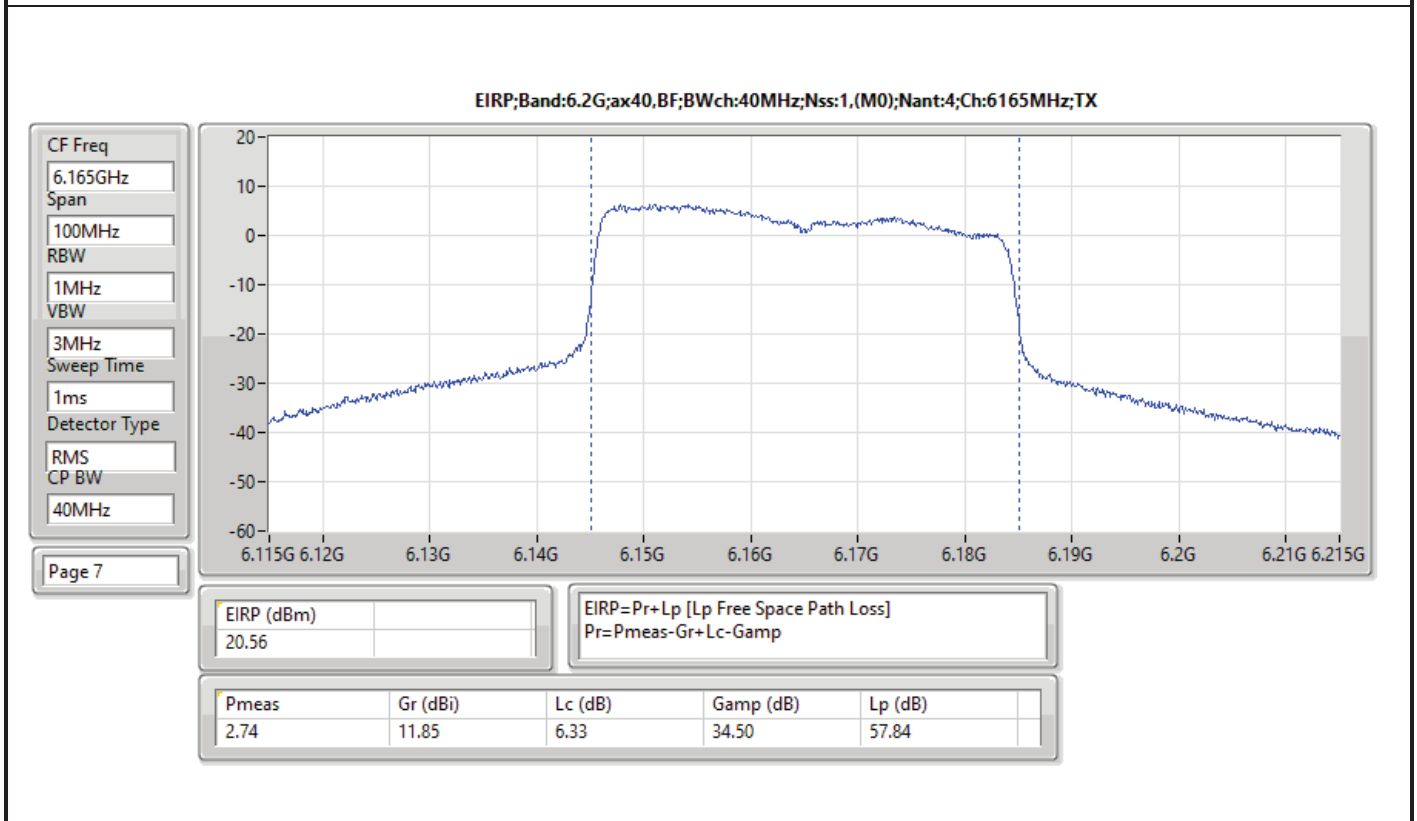

DG = Directional Gain; Port X = Port X output power

Summary

Mode	EIRP PD (dBm/RBW)
5.925-6.425GHz	-
802.11ax HEW20_Nss1,(MCS0)_4TX	4.81
802.11ax HEW20_Nss4,(MCS0)_4TX	4.74
802.11ax HEW40_Nss1,(MCS0)_4TX	4.97
802.11ax HEW40_Nss4,(MCS0)_4TX	4.91
802.11ax HEW80_Nss1,(MCS0)_4TX	4.90
802.11ax HEW80_Nss4,(MCS0)_4TX	4.99
802.11ax HEW160_Nss1,(MCS0)_4TX	4.76
802.11ax HEW160_Nss4,(MCS0)_4TX	4.82
6.425-6.525GHz	-
802.11ax HEW20_Nss1,(MCS0)_4TX	4.57
802.11ax HEW20_Nss4,(MCS0)_4TX	4.78
802.11ax HEW40_Nss1,(MCS0)_4TX	4.95
802.11ax HEW40_Nss4,(MCS0)_4TX	4.90
802.11ax HEW80_Nss1,(MCS0)_4TX	4.90
802.11ax HEW80_Nss4,(MCS0)_4TX	4.99
802.11ax HEW160_Nss1,(MCS0)_4TX	4.63
802.11ax HEW160_Nss4,(MCS0)_4TX	4.55
6.525-6.875GHz	-
802.11ax HEW20_Nss1,(MCS0)_4TX	4.89
802.11ax HEW20_Nss4,(MCS0)_4TX	4.99
802.11ax HEW40_Nss1,(MCS0)_4TX	4.73
802.11ax HEW40_Nss4,(MCS0)_4TX	4.92
802.11ax HEW80_Nss1,(MCS0)_4TX	4.79
802.11ax HEW80_Nss4,(MCS0)_4TX	4.77
802.11ax HEW160_Nss1,(MCS0)_4TX	4.69
802.11ax HEW160_Nss4,(MCS0)_4TX	4.91
6.875-7.125GHz	-
802.11ax HEW20_Nss1,(MCS0)_4TX	4.89
802.11ax HEW20_Nss4,(MCS0)_4TX	4.72
802.11ax HEW40_Nss1,(MCS0)_4TX	4.96
802.11ax HEW40_Nss4,(MCS0)_4TX	4.90
802.11ax HEW80_Nss1,(MCS0)_4TX	4.82
802.11ax HEW80_Nss4,(MCS0)_4TX	4.83
802.11ax HEW160_Nss1,(MCS0)_4TX	4.56
802.11ax HEW160_Nss4,(MCS0)_4TX	3.85