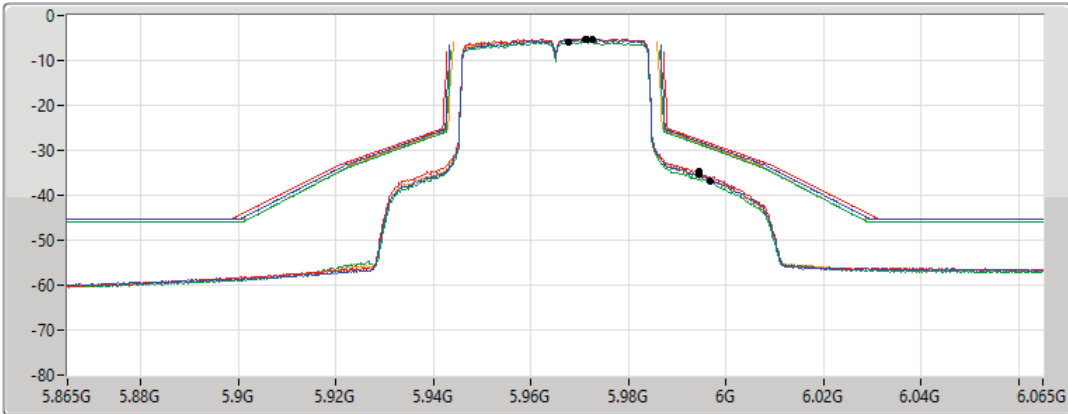

5.925-6.425GHz_802.11ax HEW40_Nss1,(MCS0)_4TX

MASK

5965MHz_TX

30/09/2022

CF Freq
5.965GHz

Span
200MHz

RBW
500kHz

VBW
2MHz

Sweep Time
20ms

Detector Type
RMS

Port 1

Port 2

Port 3

Port 4

Ref(Hz)	Ref(dBm)	Freq(Hz)	Level(dBm)	Limit(dBm)	Margin(dB)	Port
5.97139G	-5.31	5.9946G	-35.17	-28.06	-7.11	1
5.97259G	-5.16	5.9946G	-34.64	-27.65	-6.99	2
5.9676G	-5.85	5.9968G	-37.02	-29.59	-7.43	3
5.97119G	-5.33	5.9944G	-35.19	-28.31	-6.88	4