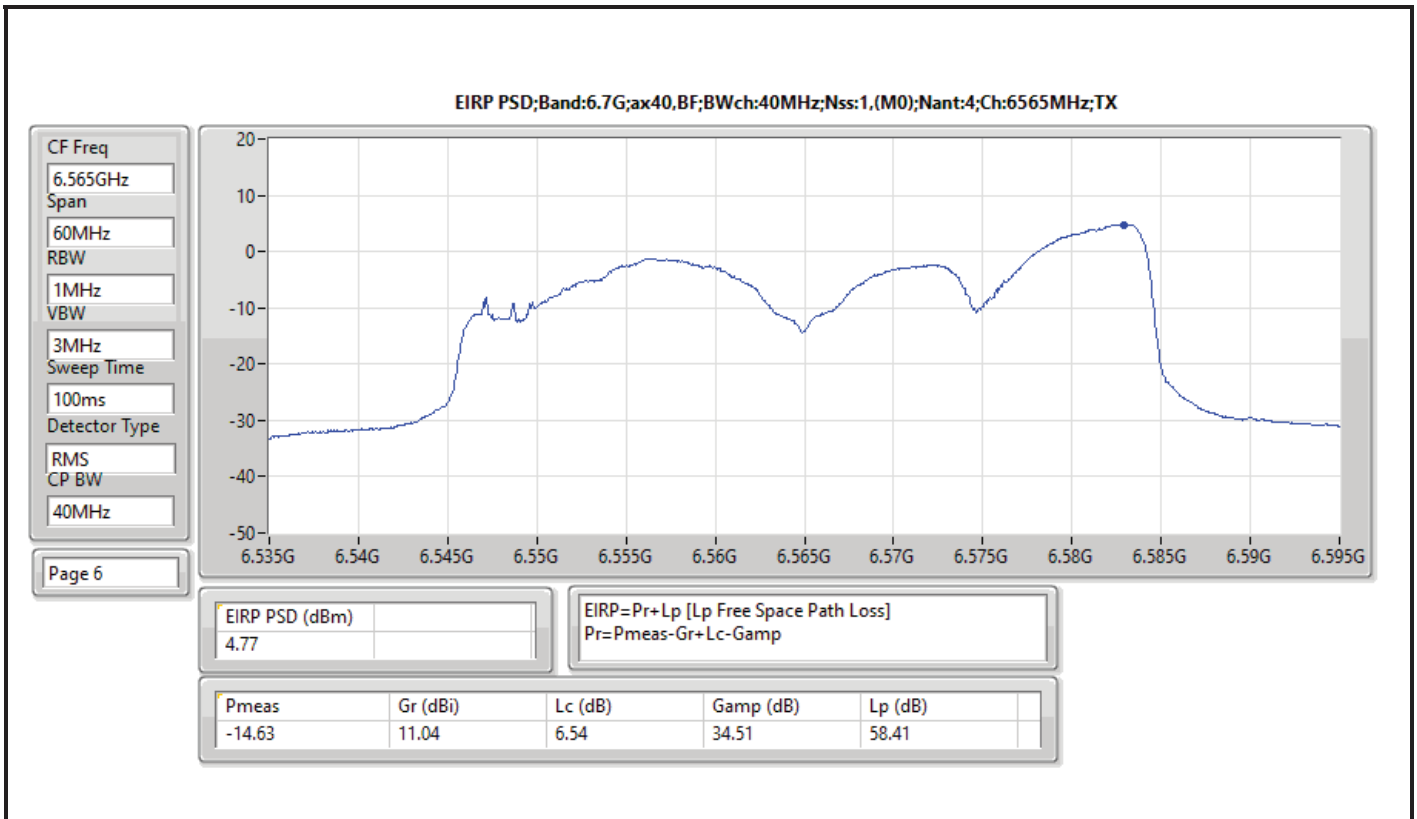

DG = Directional Gain; RBW = 500kHz for 5.725-5.85GHz band / 1MHz for other band;
 PD = trace bin-by-bin of each transmits port summing can be performed maximum power density; Port X = Port X Power Density;