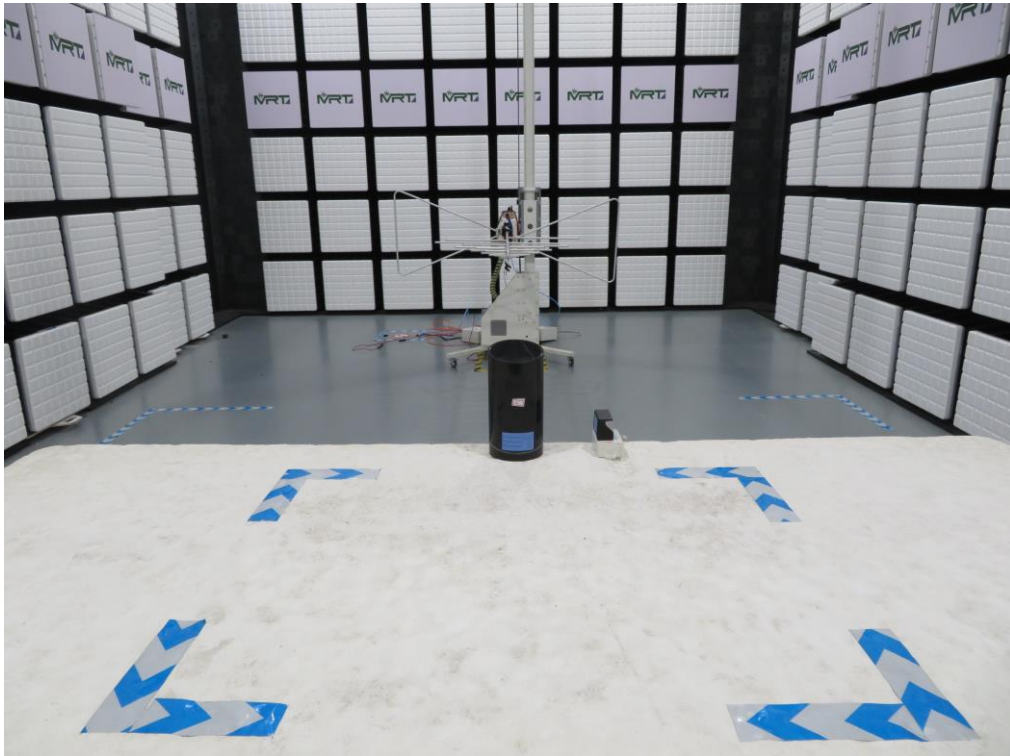

Test Setup Photo

Description: Front View of Conducted Emission Test Setup for 2.4GHz/5GHz WLAN

Description: Back View of Conducted Emission Test Setup for 2.4GHz/5GHz WLAN

Description: Front View of Conducted Emission Test Setup for 6GHz RLAN

Description: Back View of Conducted Emission Test Setup for 6GHz RLAN

Description: 2.4GHz/5GHz WLAN Radiated Spurious Emission Test Setup for Below 1GHz

Description: 2.4GHz/5GHz WLAN Radiated Spurious Emission Test Setup for Above 1GHz

Description: 6GHz RLAN Radiated Spurious Emission Test Setup for Below 1GHz

Description: 6GHz RLAN Radiated Spurious Emission Test Setup for Above 1GHz

Description: 2.4GHz/5GHz WLAN RF Conducted Test Setup