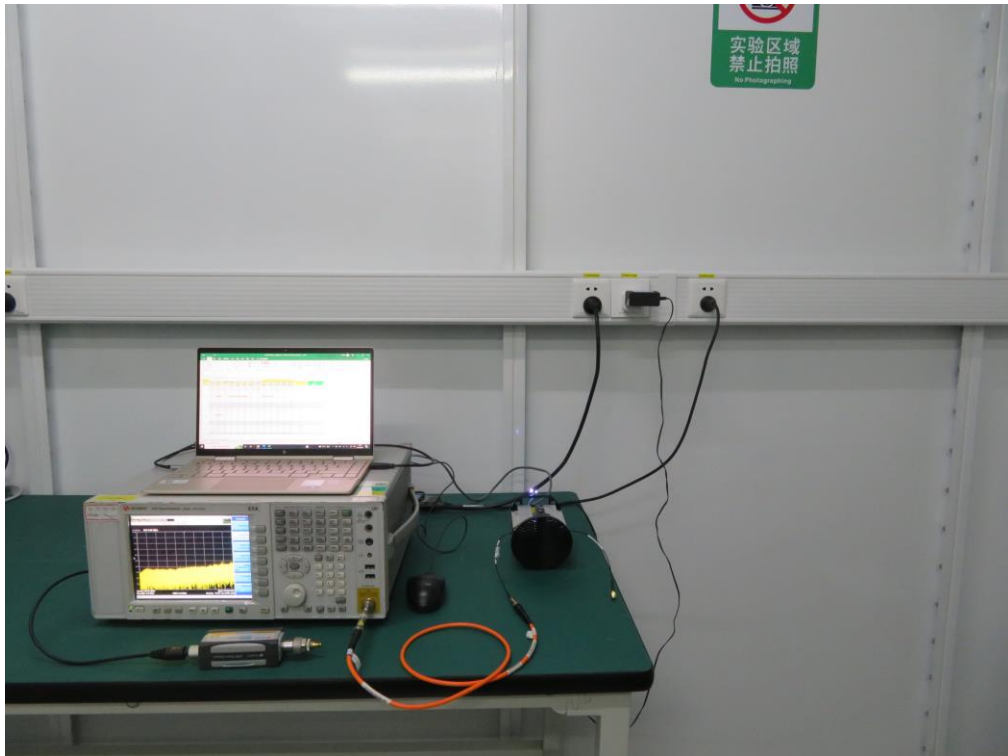

Test Setup Photo

Description: Front View of Conducted Emission Test Setup for 2.4GHz/5GHz WLAN

Description: Back View of Conducted Emission Test Setup for 2.4GHz/5GHz WLAN

Description: Front View of Conducted Emission Test Setup for 6GHz RLAN

Description: Back View of Conducted Emission Test Setup for 6GHz RLAN

Description: 2.4GHz/5GHz WLAN Radiated Spurious Emission Test Setup for Below 1GHz

Description: 2.4GHz/5GHz WLAN Radiated Spurious Emission Test Setup for Above 1GHz

Description: 6GHz RLAN Radiated Spurious Emission Test Setup for Below 1GHz

Description: 6GHz RLAN Radiated Spurious Emission Test Setup for Above 1GHz

Description: 2.4GHz/5GHz WLAN RF Conducted Test Setup