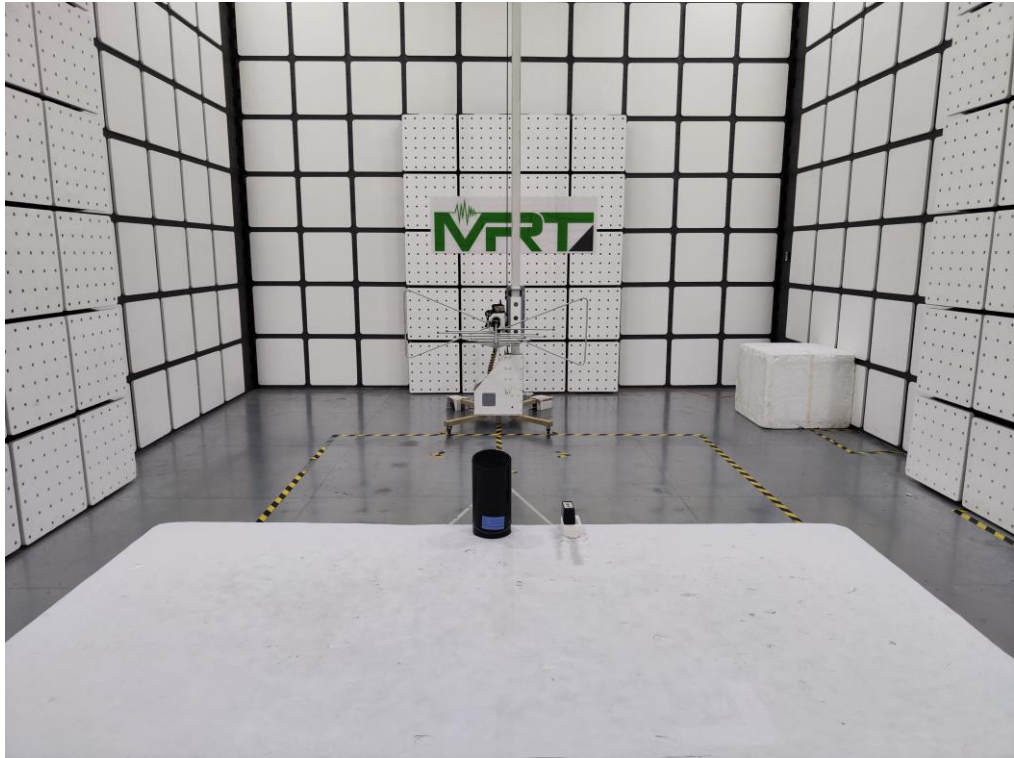

Test Setup Photo

Description: Front View of Conducted Emission Test Setup for 2.4GHz/5GHz WLAN

Description: Back View of Conducted Emission Test Setup for 2.4GHz/5GHz WLAN

Description: Front View of Conducted Emission Test Setup for 6GHz RLAN

Description: Back View of Conducted Emission Test Setup for 6GHz RLAN

Description: 2.4GHz/5GHz WLAN Radiated Spurious Emission Test Setup for Below 1GHz

Description: 2.4GHz/5GHz WLAN Radiated Spurious Emission Test Setup for Above 1GHz

Description: 6GHz RLAN Radiated Spurious Emission Test Setup for Below 1GHz

Description: 6GHz RLAN Radiated Spurious Emission Test Setup for Above 1GHz

Description: 2.4GHz/5GHz WLAN RF Conducted Test Setup