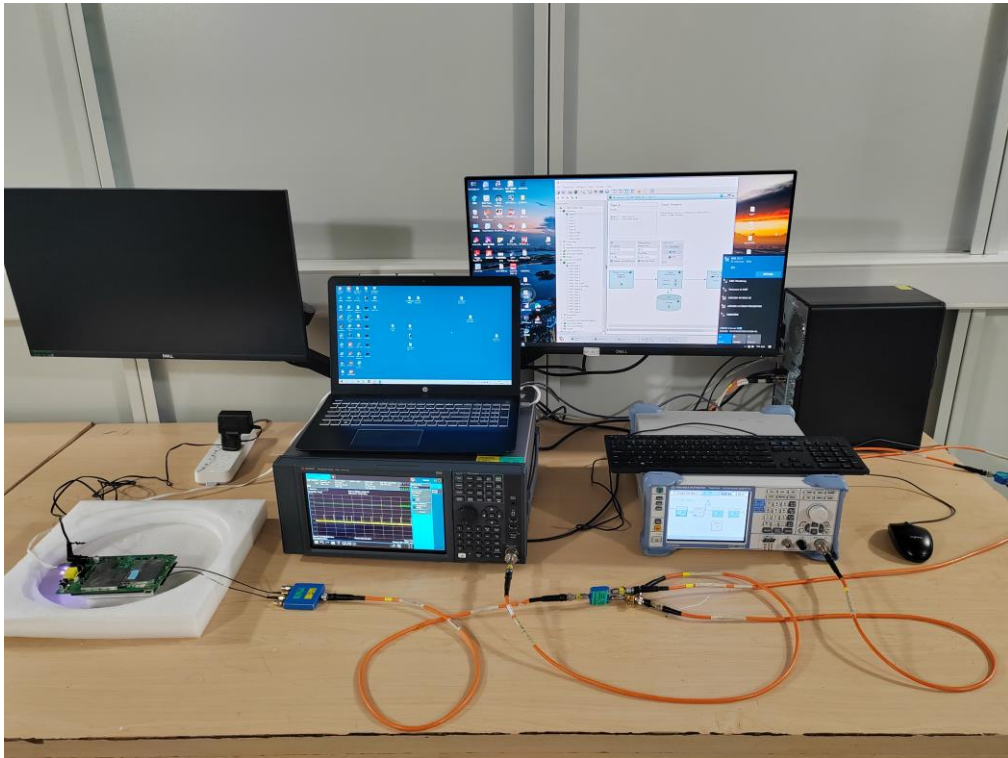

Description: CBP Test Setup