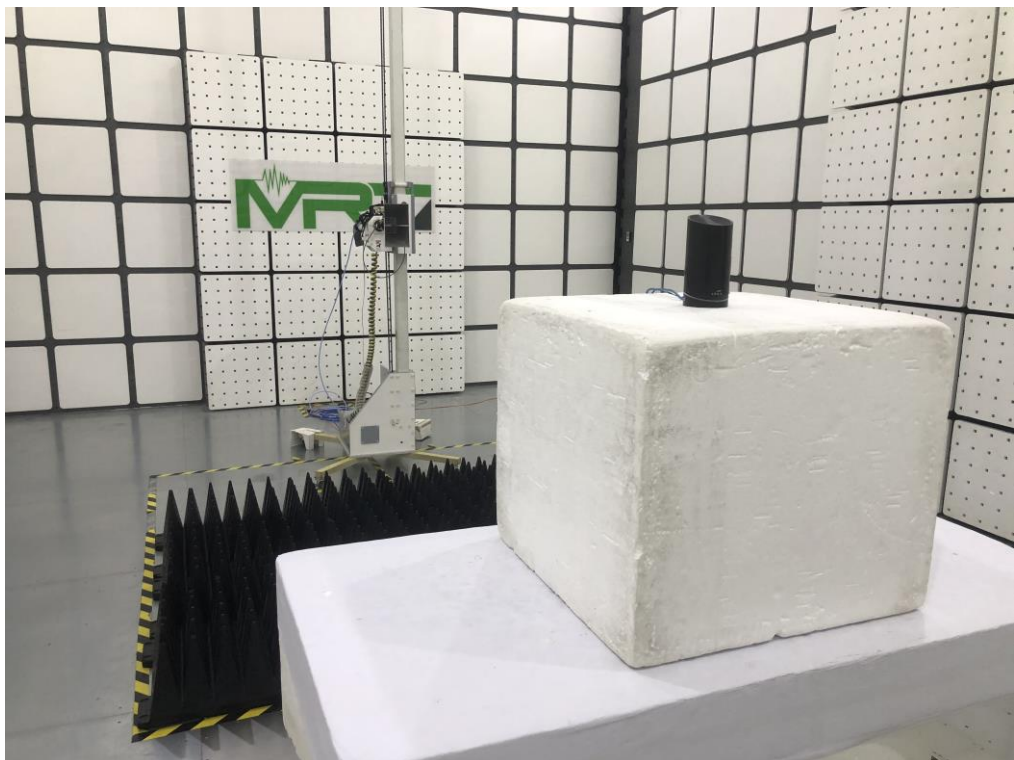

Test Setup Photo

Description: Front View of Conducted Emission Test Setup for 2.4GHz/5GHz WLAN

Description: Back View of Conducted Emission Test Setup for 2.4GHz/5GHz WLAN

Description: Front View of Conducted Emission Test Setup for 6GHz RLAN

Description: Back View of Conducted Emission Test Setup for 6GHz RLAN

Description: 2.4GHz/5GHz WLAN Radiated Spurious Emission Test Setup for Below 1GHz

Description: 2.4GHz/5GHz WLAN Radiated Spurious Emission Test Setup for Above 1GHz

Description: 6GHz RLAN Radiated Spurious Emission Test Setup for Below 1GHz

Description: 6GHz RLAN Radiated Spurious Emission Test Setup for Above 1GHz

Description: 2.4GHz/5GHz WLAN RF Conducted Test Setup