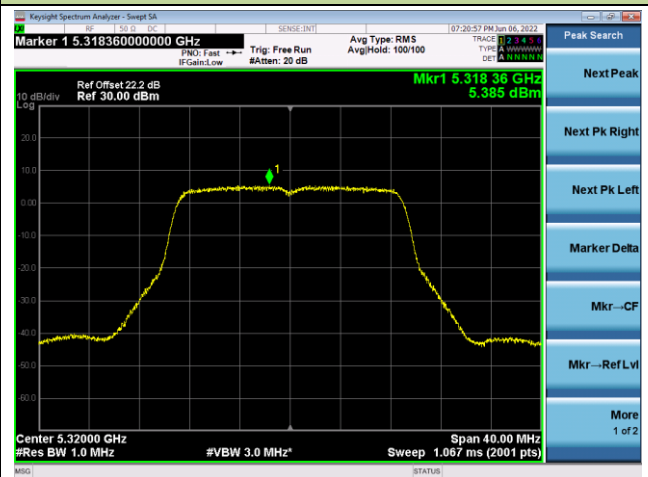

802.11ac-VHT20 Power Spectral Density - Ant 0

Channel 36 (5180MHz)

Channel 44 (5220MHz)

Channel 48 (5240MHz)

Channel 52(5260MHz)

Channel 60 (5300MHz)

Channel 64 (5320MHz)

802.11ac-VHT40 Power Spectral Density - Ant 0