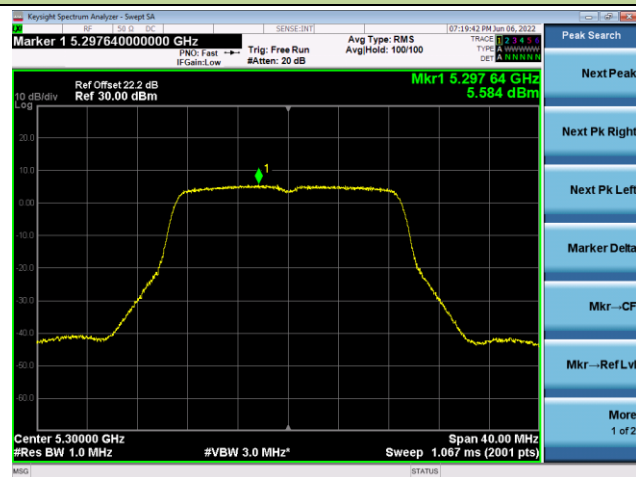

802.11ac-VHT20 Power Spectral Density - Ant 0

Channel 36 (5180MHz)

Channel 44 (5220MHz)

Channel 48 (5240MHz)

Channel 52(5260MHz)

Channel 60 (5300MHz)

Channel 64 (5320MHz)

802.11ac-VHT40 Power Spectral Density - Ant 0

Channel 38 (5190MHz)

Channel 46 (5230MHz)

Channel 54 (5270MHz)

Channel 62(5310MHz)

Channel 102 (5510MHz)

Channel 110 (5550MHz)

802.11ac-VHT80 Power Spectral Density - Ant 0

Channel 42 (5210MHz)