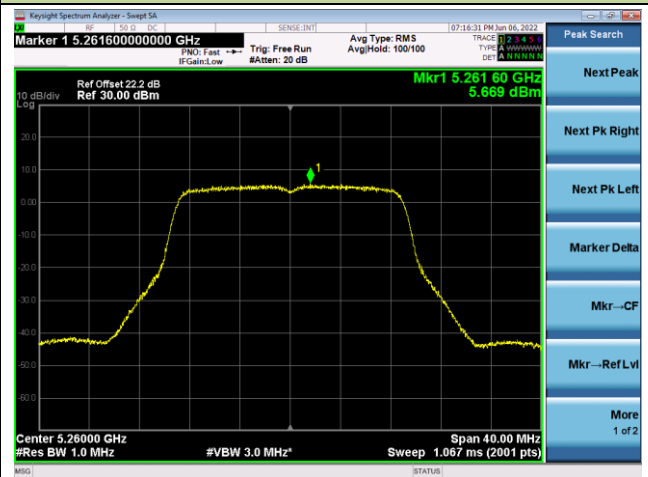

802.11ac-VHT20 Power Spectral Density - Ant 0

Channel 36 (5180MHz)

Channel 44 (5220MHz)

Channel 48 (5240MHz)

Channel 52(5260MHz)

Channel 60 (5300MHz)

Channel 64 (5320MHz)

802.11ac-VHT40 Power Spectral Density - Ant 0