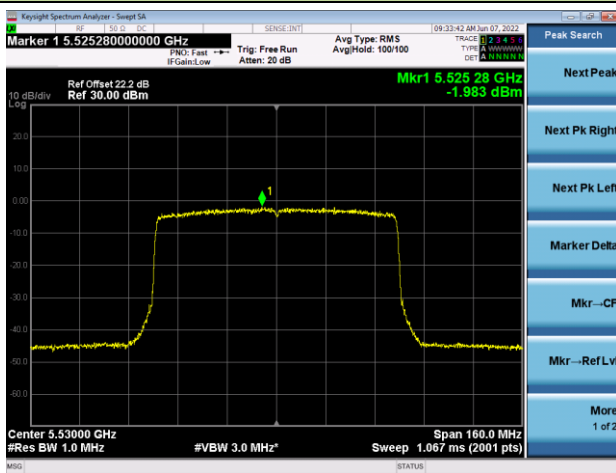

Channel 62(5310MHz)

Channel 102 (5510MHz)

Channel 110 (5550MHz)

802.11ax-HE80 Power Spectral Density - Ant 0

Channel 42 (5210MHz)

Channel 58 (5290MHz)

Channel 106 (5530MHz)

Channel 122 (5610MHz)

Channel 138 (5690MHz)

Channel 155 (5775MHz)

802.11a Power Spectral Density - Ant 1

Channel 36 (5180MHz)

Channel 44 (5220MHz)

Channel 48 (5240MHz)

Channel 52(5260MHz)

Channel 60 (5300MHz)

Channel 64 (5320MHz)