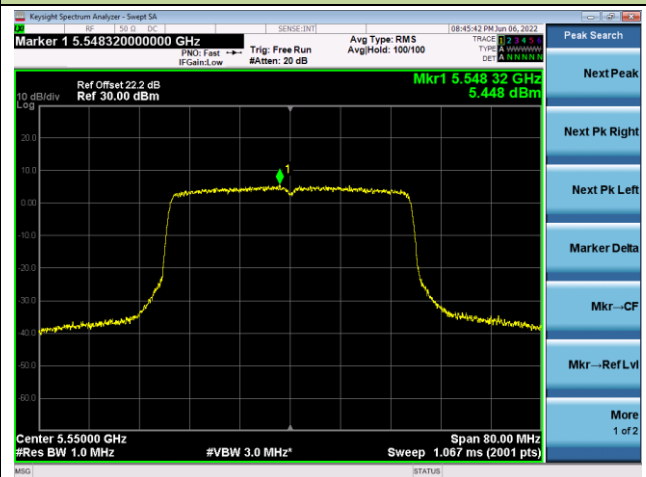

Channel 110 (5550MHz)