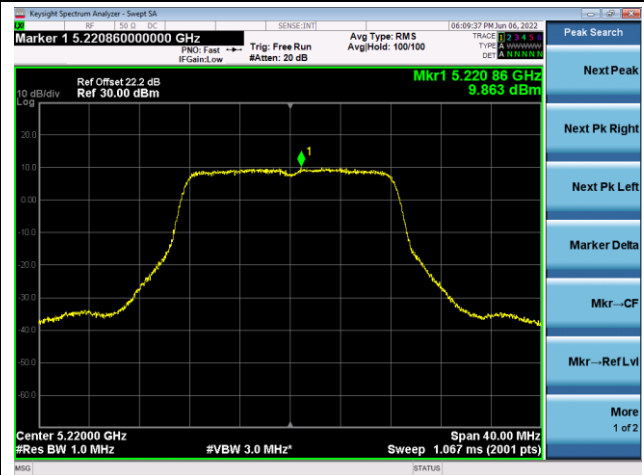

Channel 138 (5690MHz)

Channel 155 (5775MHz)

802.11a Power Spectral Density - Ant 1

Channel 36 (5180MHz)

Channel 44 (5220MHz)

Channel 48 (5240MHz)

Channel 52(5260MHz)

Channel 60 (5300MHz)

Channel 64 (5320MHz)