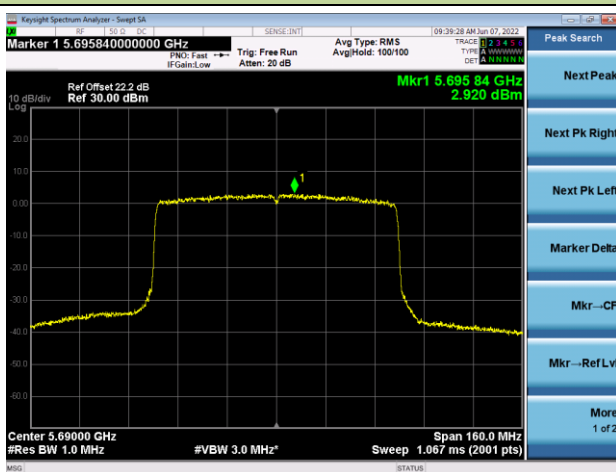

Channel 138 (5690MHz)