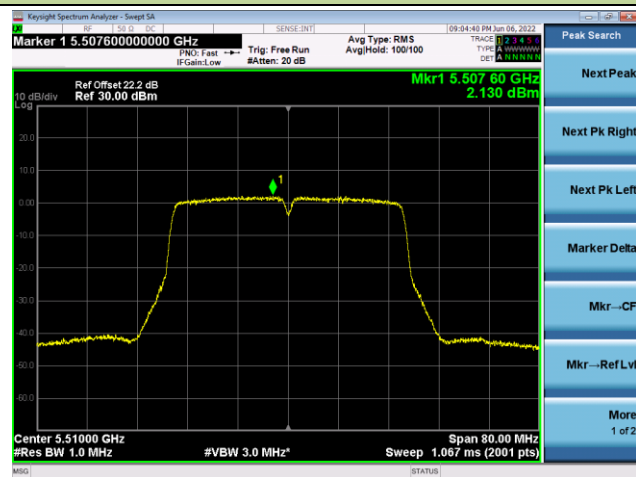

Channel 38 (5190MHz)

Channel 46 (5230MHz)

Channel 54 (5270MHz)

Channel 62(5310MHz)

Channel 102 (5510MHz)

Channel 110 (5550MHz)

802.11ac-VHT80 Power Spectral Density - Ant 0

Channel 42 (5210MHz)