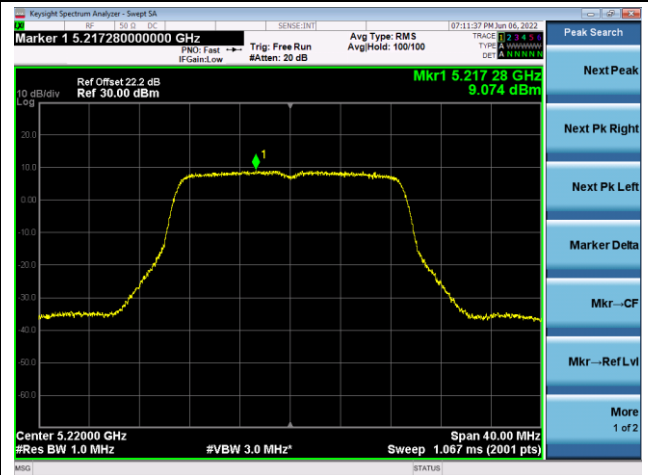

802.11ac-VHT20 Power Spectral Density - Ant 0

Channel 36 (5180MHz)

Channel 44 (5220MHz)

Channel 48 (5240MHz)

Channel 52(5260MHz)

Channel 60 (5300MHz)

Channel 64 (5320MHz)

802.11ac-VHT40 Power Spectral Density - Ant 0

Channel 38 (5190MHz)

Channel 46 (5230MHz)

Channel 54 (5270MHz)

Channel 62(5310MHz)

Channel 102 (5510MHz)

Channel 110 (5550MHz)

802.11ac-VHT80 Power Spectral Density - Ant 0

Channel 42 (5210MHz)