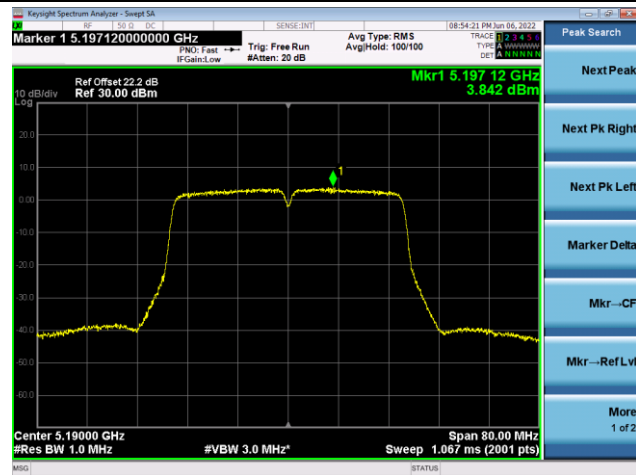

802.11ac-VHT20 Power Spectral Density - Ant 0

Channel 36 (5180MHz)

Channel 44 (5220MHz)

Channel 48 (5240MHz)

Channel 52(5260MHz)

Channel 60 (5300MHz)

Channel 64 (5320MHz)

802.11ac-VHT40 Power Spectral Density - Ant 0

Channel 38 (5190MHz)

Channel 46 (5230MHz)

Channel 54 (5270MHz)

Channel 62(5310MHz)

Channel 102 (5510MHz)

Channel 110 (5550MHz)

802.11ac-VHT80 Power Spectral Density - Ant 0

Channel 42 (5210MHz)