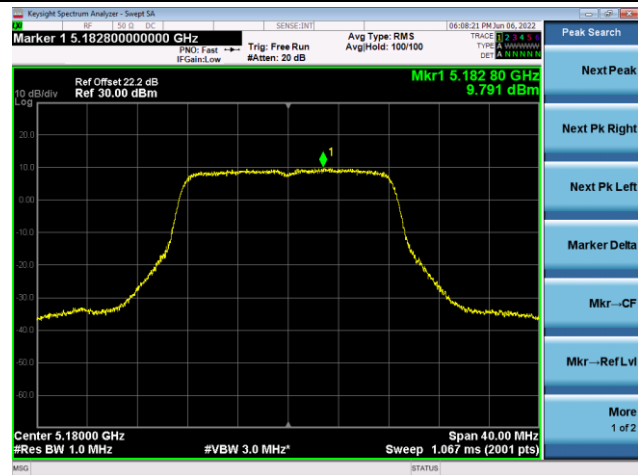

Channel 138 (5690MHz)

Channel 155 (5775MHz)

802.11a Power Spectral Density - Ant 1

Channel 36 (5180MHz)

Channel 44 (5220MHz)

Channel 48 (5240MHz)

Channel 52(5260MHz)

Channel 60 (5300MHz)

Channel 64 (5320MHz)