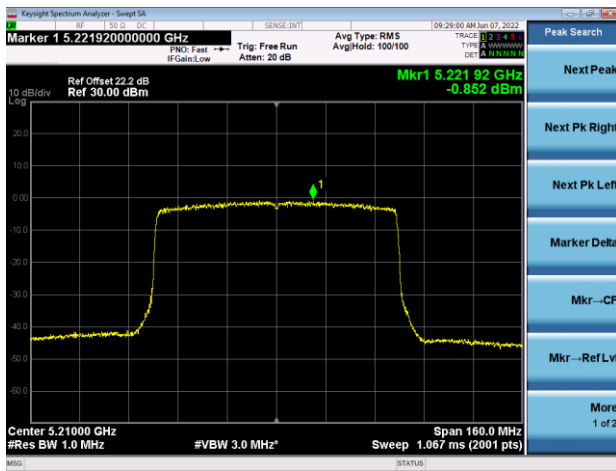

Channel 62(5310MHz)

Channel 102 (5510MHz)

Channel 110 (5550MHz)

802.11ax-HE80 Power Spectral Density - Ant 0

Channel 42 (5210MHz)

Channel 58 (5290MHz)

Channel 106 (5530MHz)

Channel 122 (5610MHz)

Channel 138 (5690MHz)

Channel 155 (5775MHz)

802.11a Power Spectral Density - Ant 1

Channel 36 (5180MHz)

Channel 44 (5220MHz)

Channel 48 (5240MHz)

Channel 52(5260MHz)

Channel 60 (5300MHz)

Channel 64 (5320MHz)