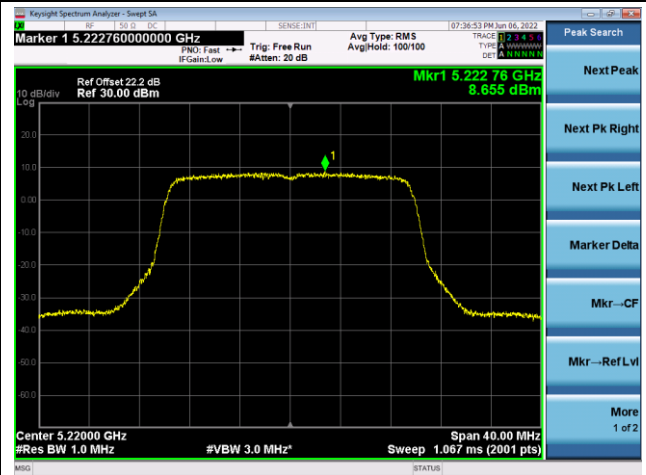

Channel 58 (5290MHz)

Channel 106 (5530MHz)

Channel 122 (5610MHz)

Channel 138 (5690MHz)

Channel 155 (5775MHz)

802.11ax-HE20 Power Spectral Density - Ant 0

Channel 36 (5180MHz)

Channel 44 (5220MHz)