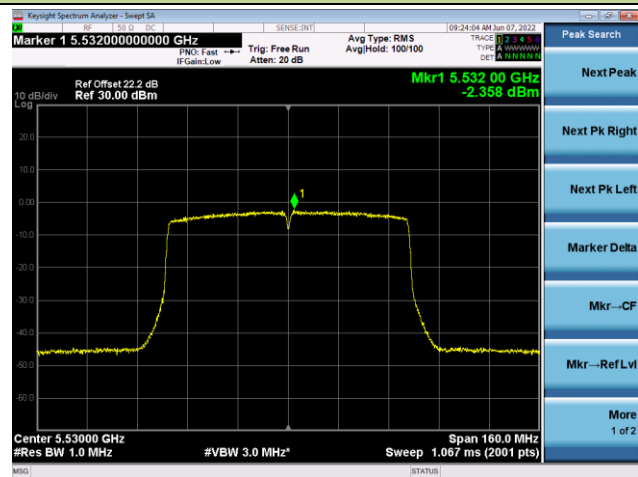

Channel 38 (5190MHz)

Channel 46 (5230MHz)

Channel 54 (5270MHz)

Channel 62(5310MHz)

Channel 102 (5510MHz)

Channel 110 (5550MHz)

802.11ac-VHT80 Power Spectral Density - Ant 0

Channel 42 (5210MHz)

Channel 58 (5290MHz)

Channel 106 (5530MHz)

Channel 122 (5610MHz)

Channel 138 (5690MHz)

Channel 155 (5775MHz)

802.11ax-HE20 Power Spectral Density - Ant 0

Channel 36 (5180MHz)

Channel 44 (5220MHz)