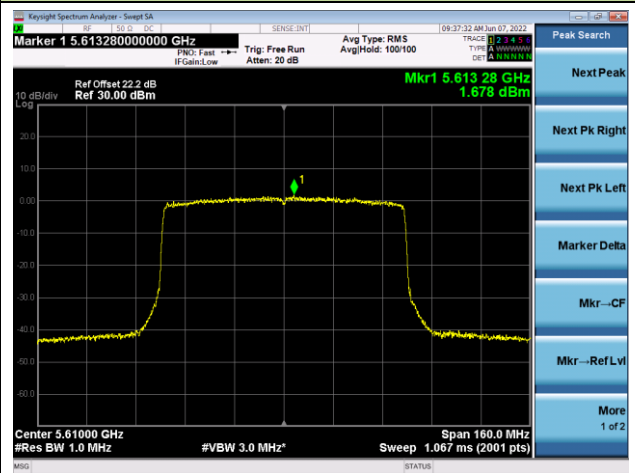

Channel 62(5310MHz)

Channel 102 (5510MHz)

Channel 110 (5550MHz)

802.11ax-HE80 Power Spectral Density - Ant 0

Channel 42 (5210MHz)

Channel 58 (5290MHz)

Channel 106 (5530MHz)

Channel 122 (5610MHz)

Channel 64 (5320MHz)