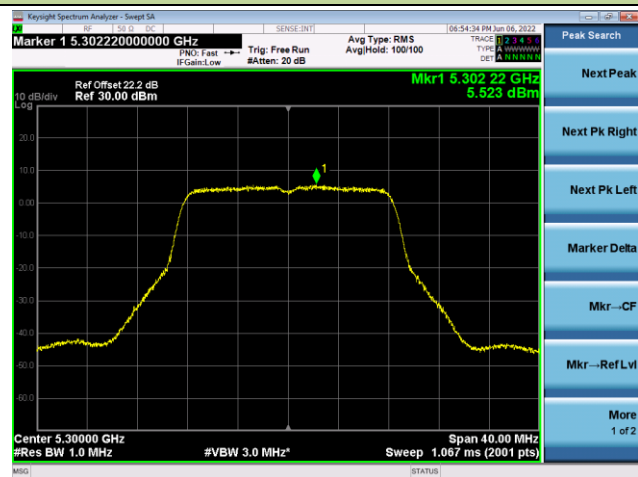

Channel 138 (5690MHz)

Channel 155 (5775MHz)

802.11a Power Spectral Density - Ant 1

Channel 36 (5180MHz)

Channel 44 (5220MHz)

Channel 48 (5240MHz)

Channel 52(5260MHz)

Channel 60 (5300MHz)

Channel 64 (5320MHz)