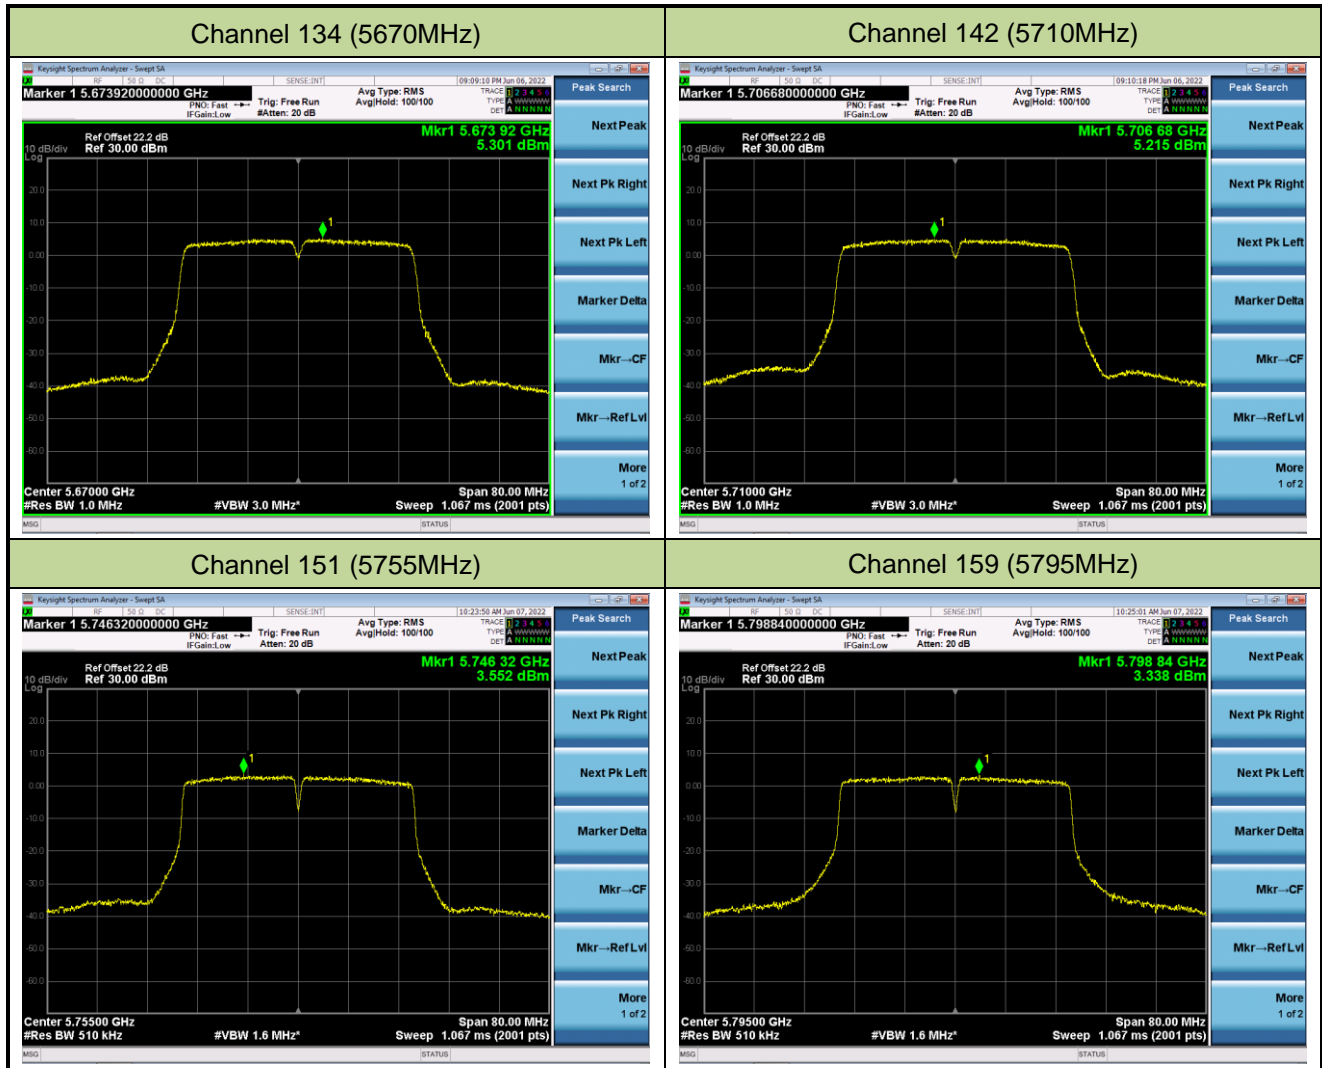

802.11ac-VHT20 Power Spectral Density - Ant 0

Channel 36 (5180MHz)

Channel 44 (5220MHz)

Channel 48 (5240MHz)

Channel 52(5260MHz)

Channel 60 (5300MHz)

Channel 64 (5320MHz)

802.11ac-VHT40 Power Spectral Density - Ant 0

Channel 38 (5190MHz)

Channel 46 (5230MHz)

Channel 54 (5270MHz)

Channel 62(5310MHz)

Channel 102 (5510MHz)

Channel 110 (5550MHz)

802.11ac-VHT80 Power Spectral Density - Ant 0

Channel 42 (5210MHz)

Channel 58 (5290MHz)

Channel 106 (5530MHz)

Channel 122 (5610MHz)

Channel 138 (5690MHz)

Channel 155 (5775MHz)

802.11ax-HE20 Power Spectral Density - Ant 0

Channel 36 (5180MHz)

Channel 44 (5220MHz)

Channel 64 (5320MHz)