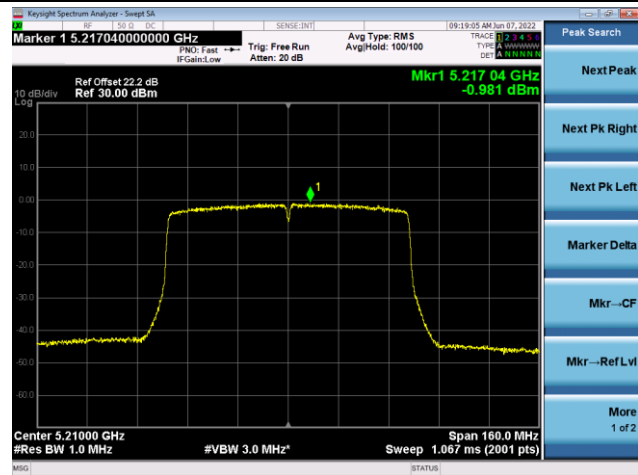

Channel 38 (5190MHz)

Channel 46 (5230MHz)

Channel 54 (5270MHz)

Channel 62(5310MHz)

Channel 102 (5510MHz)

Channel 110 (5550MHz)

802.11ac-VHT80 Power Spectral Density - Ant 0

Channel 42 (5210MHz)

Channel 58 (5290MHz)

Channel 106 (5530MHz)

Channel 122 (5610MHz)

Channel 138 (5690MHz)

Channel 155 (5775MHz)

802.11ax-HE20 Power Spectral Density - Ant 0

Channel 36 (5180MHz)

Channel 44 (5220MHz)