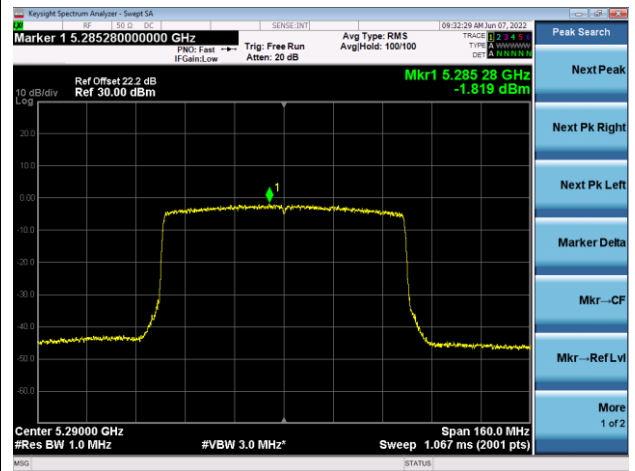

Channel 62(5310MHz)

Channel 102 (5510MHz)

Channel 110 (5550MHz)

802.11ax-HE80 Power Spectral Density - Ant 0

Channel 42 (5210MHz)

Channel 58 (5290MHz)

Channel 106 (5530MHz)

Channel 122 (5610MHz)

Channel 138 (5690MHz)

Channel 155 (5775MHz)

802.11a Power Spectral Density - Ant 1

Channel 36 (5180MHz)

Channel 44 (5220MHz)

Channel 48 (5240MHz)

Channel 52(5260MHz)

Channel 60 (5300MHz)

Channel 64 (5320MHz)