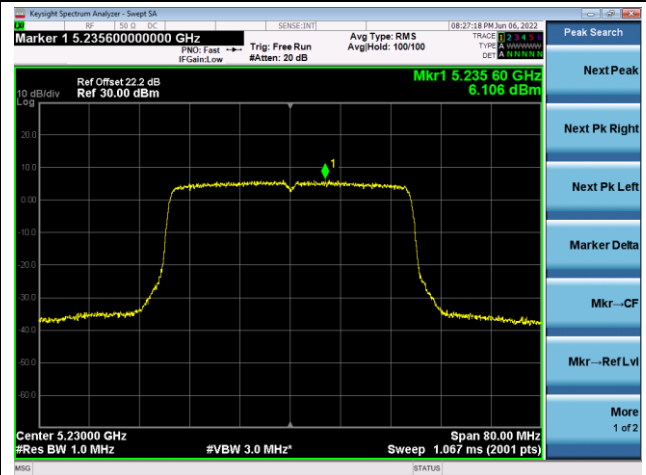

Channel 48 (5240MHz)

Channel 52(5260MHz)

Channel 60 (5300MHz)

Channel 64 (5320MHz)

802.11ax-HE40 Power Spectral Density - Ant 0

Channel 38 (5190MHz)

Channel 46 (5230MHz)

Channel 54 (5270MHz)

Channel 62(5310MHz)

Channel 102 (5510MHz)

Channel 110 (5550MHz)

802.11ax-HE80 Power Spectral Density - Ant 0

Channel 42 (5210MHz)

Channel 58 (5290MHz)

Channel 106 (5530MHz)

Channel 122 (5610MHz)