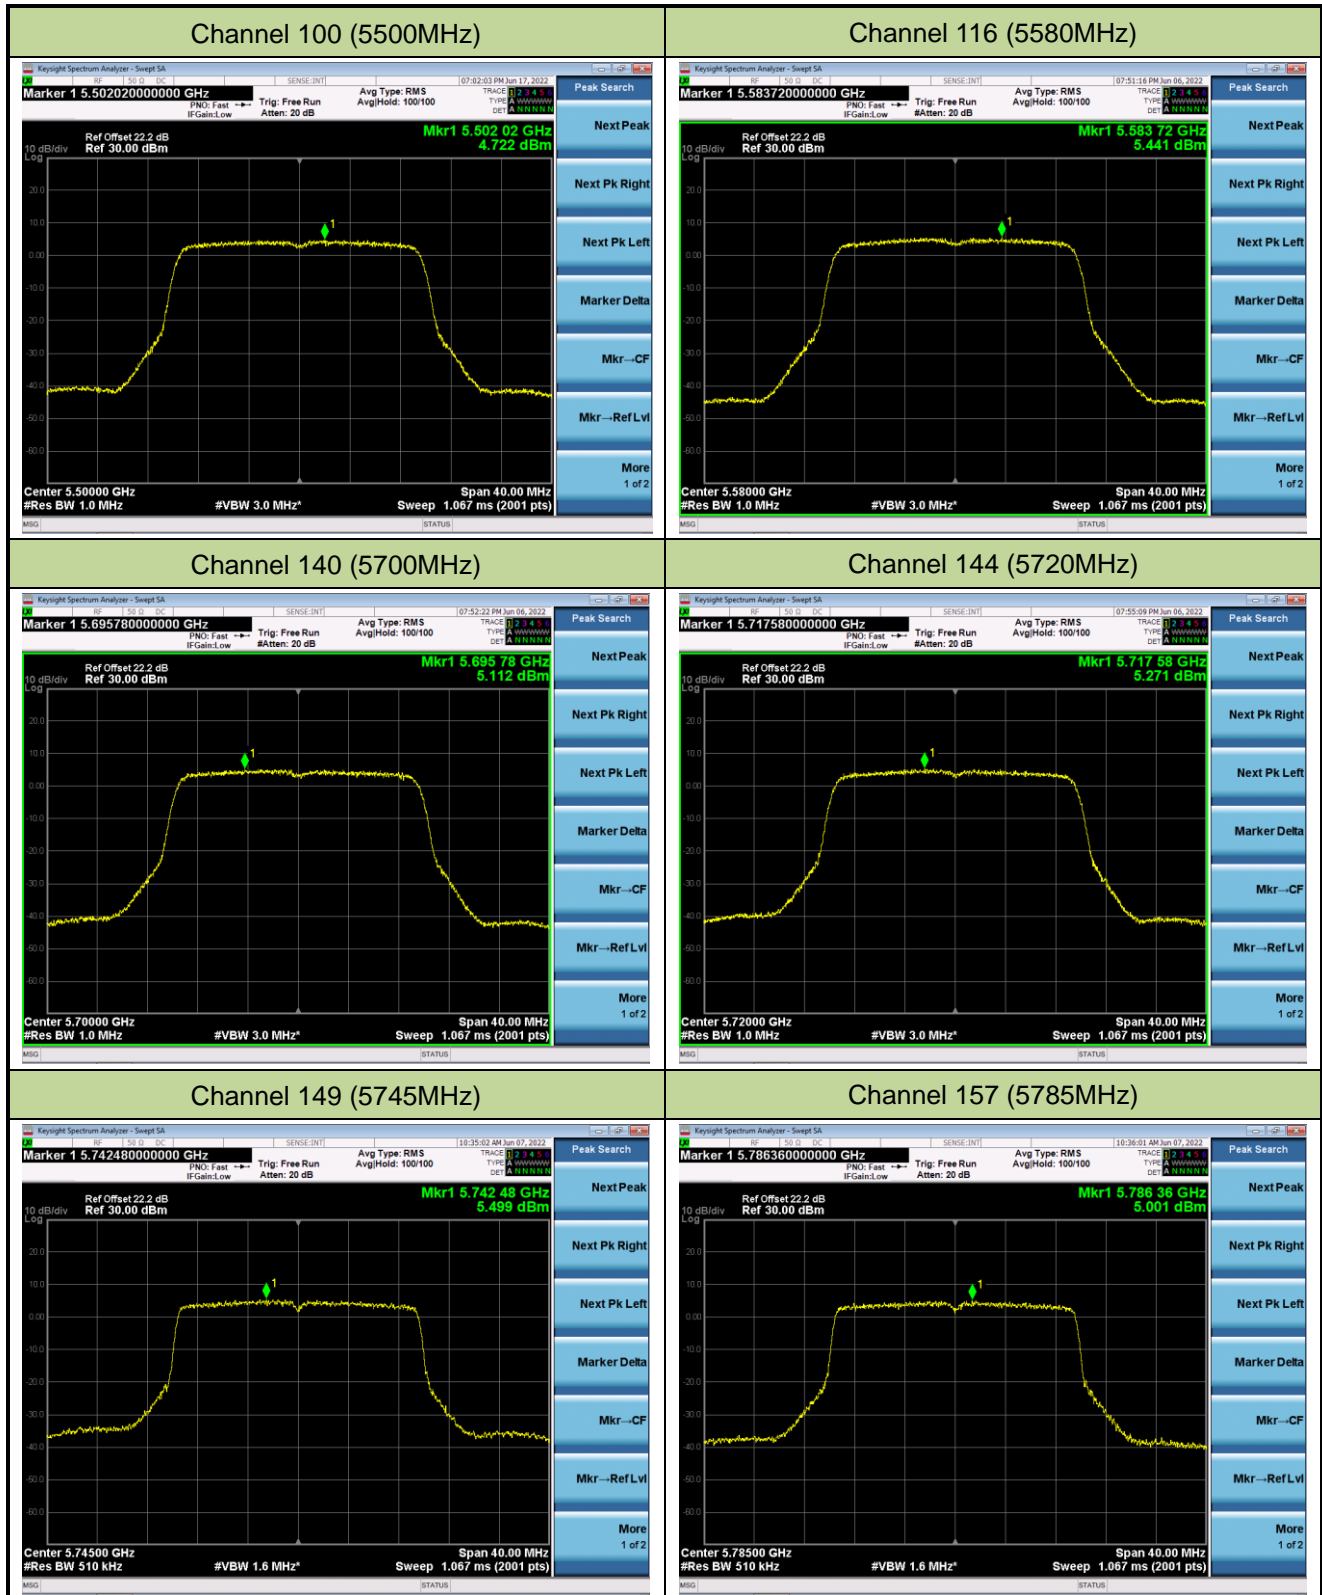

802.11ac-VHT20 Power Spectral Density - Ant 0

Channel 36 (5180MHz)

Channel 44 (5220MHz)

Channel 48 (5240MHz)

Channel 52(5260MHz)

Channel 60 (5300MHz)

Channel 64 (5320MHz)

802.11ac-VHT40 Power Spectral Density - Ant 0

Channel 58 (5290MHz)

Channel 106 (5530MHz)

Channel 122 (5610MHz)

Channel 138 (5690MHz)

Channel 155 (5775MHz)

802.11ax-HE20 Power Spectral Density - Ant 0

Channel 36 (5180MHz)

Channel 44 (5220MHz)

Channel 48 (5240MHz)

Channel 52(5260MHz)

Channel 60 (5300MHz)

Channel 64 (5320MHz)

802.11ax-HE40 Power Spectral Density - Ant 0

Channel 38 (5190MHz)

Channel 46 (5230MHz)

Channel 54 (5270MHz)

Channel 62(5310MHz)

Channel 102 (5510MHz)

Channel 110 (5550MHz)

802.11ax-HE80 Power Spectral Density - Ant 0

Channel 42 (5210MHz)

Channel 58 (5290MHz)

Channel 106 (5530MHz)

Channel 122 (5610MHz)