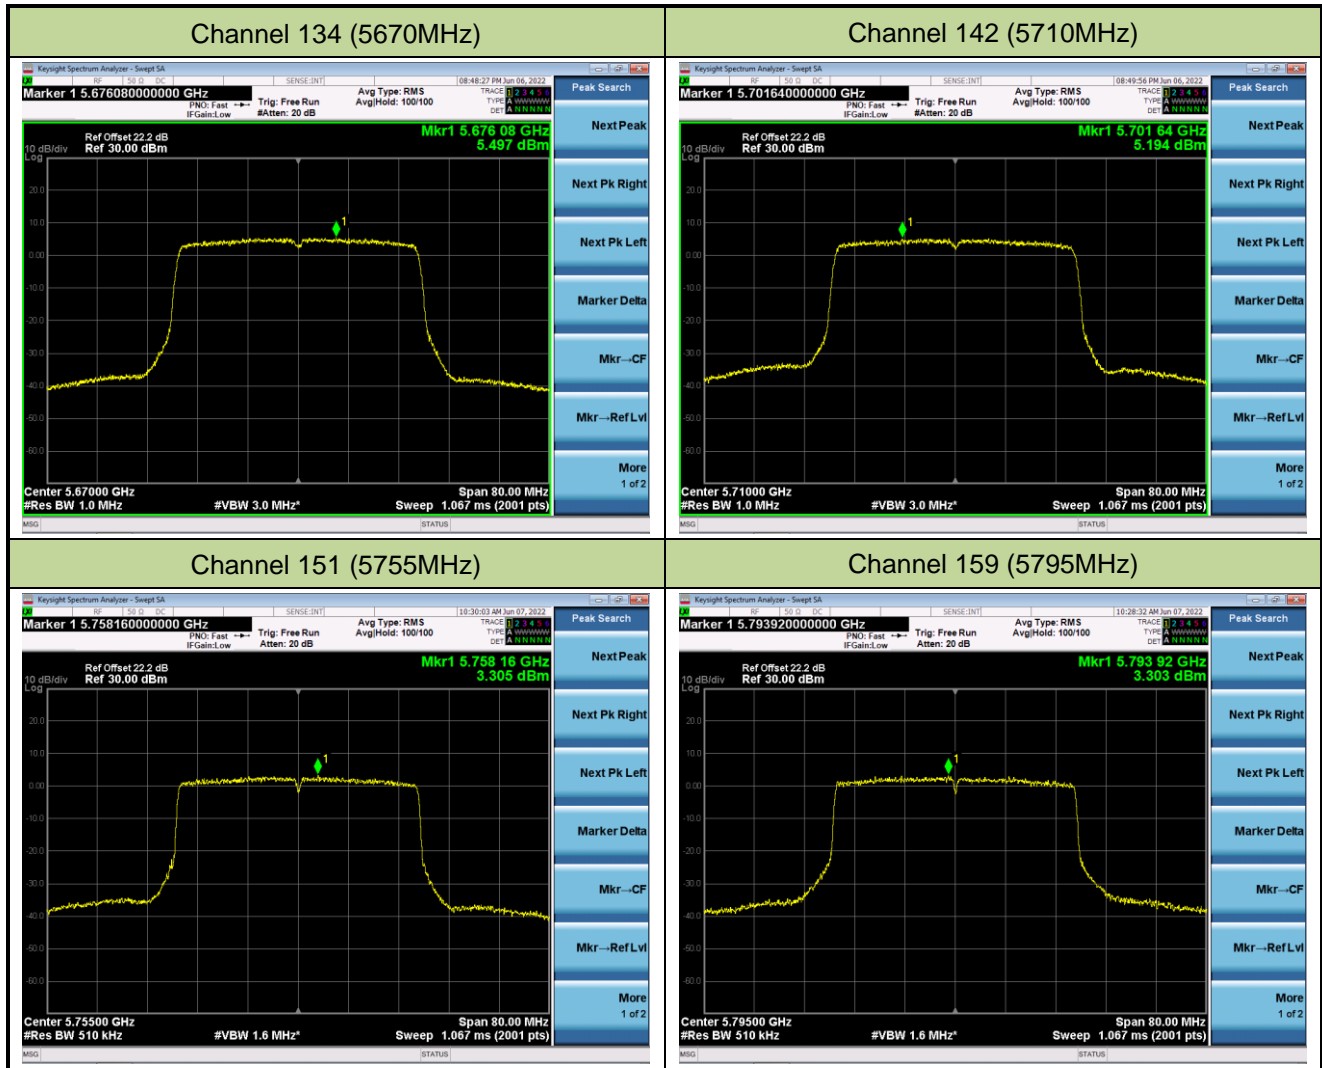

Channel 48 (5240MHz)

Channel 52(5260MHz)

Channel 60 (5300MHz)

Channel 64 (5320MHz)

802.11ax-HE40 Power Spectral Density - Ant 0

Channel 38 (5190MHz)

Channel 46 (5230MHz)

Channel 54 (5270MHz)

Channel 62(5310MHz)

Channel 102 (5510MHz)

Channel 110 (5550MHz)

802.11ax-HE80 Power Spectral Density - Ant 0

Channel 42 (5210MHz)

Channel 58 (5290MHz)

Channel 106 (5530MHz)

Channel 122 (5610MHz)

Channel 138 (5690MHz)

Channel 155 (5775MHz)

802.11a Power Spectral Density - Ant 1

Channel 36 (5180MHz)

Channel 44 (5220MHz)

Channel 48 (5240MHz)

Channel 52(5260MHz)

Channel 60 (5300MHz)

Channel 64 (5320MHz)