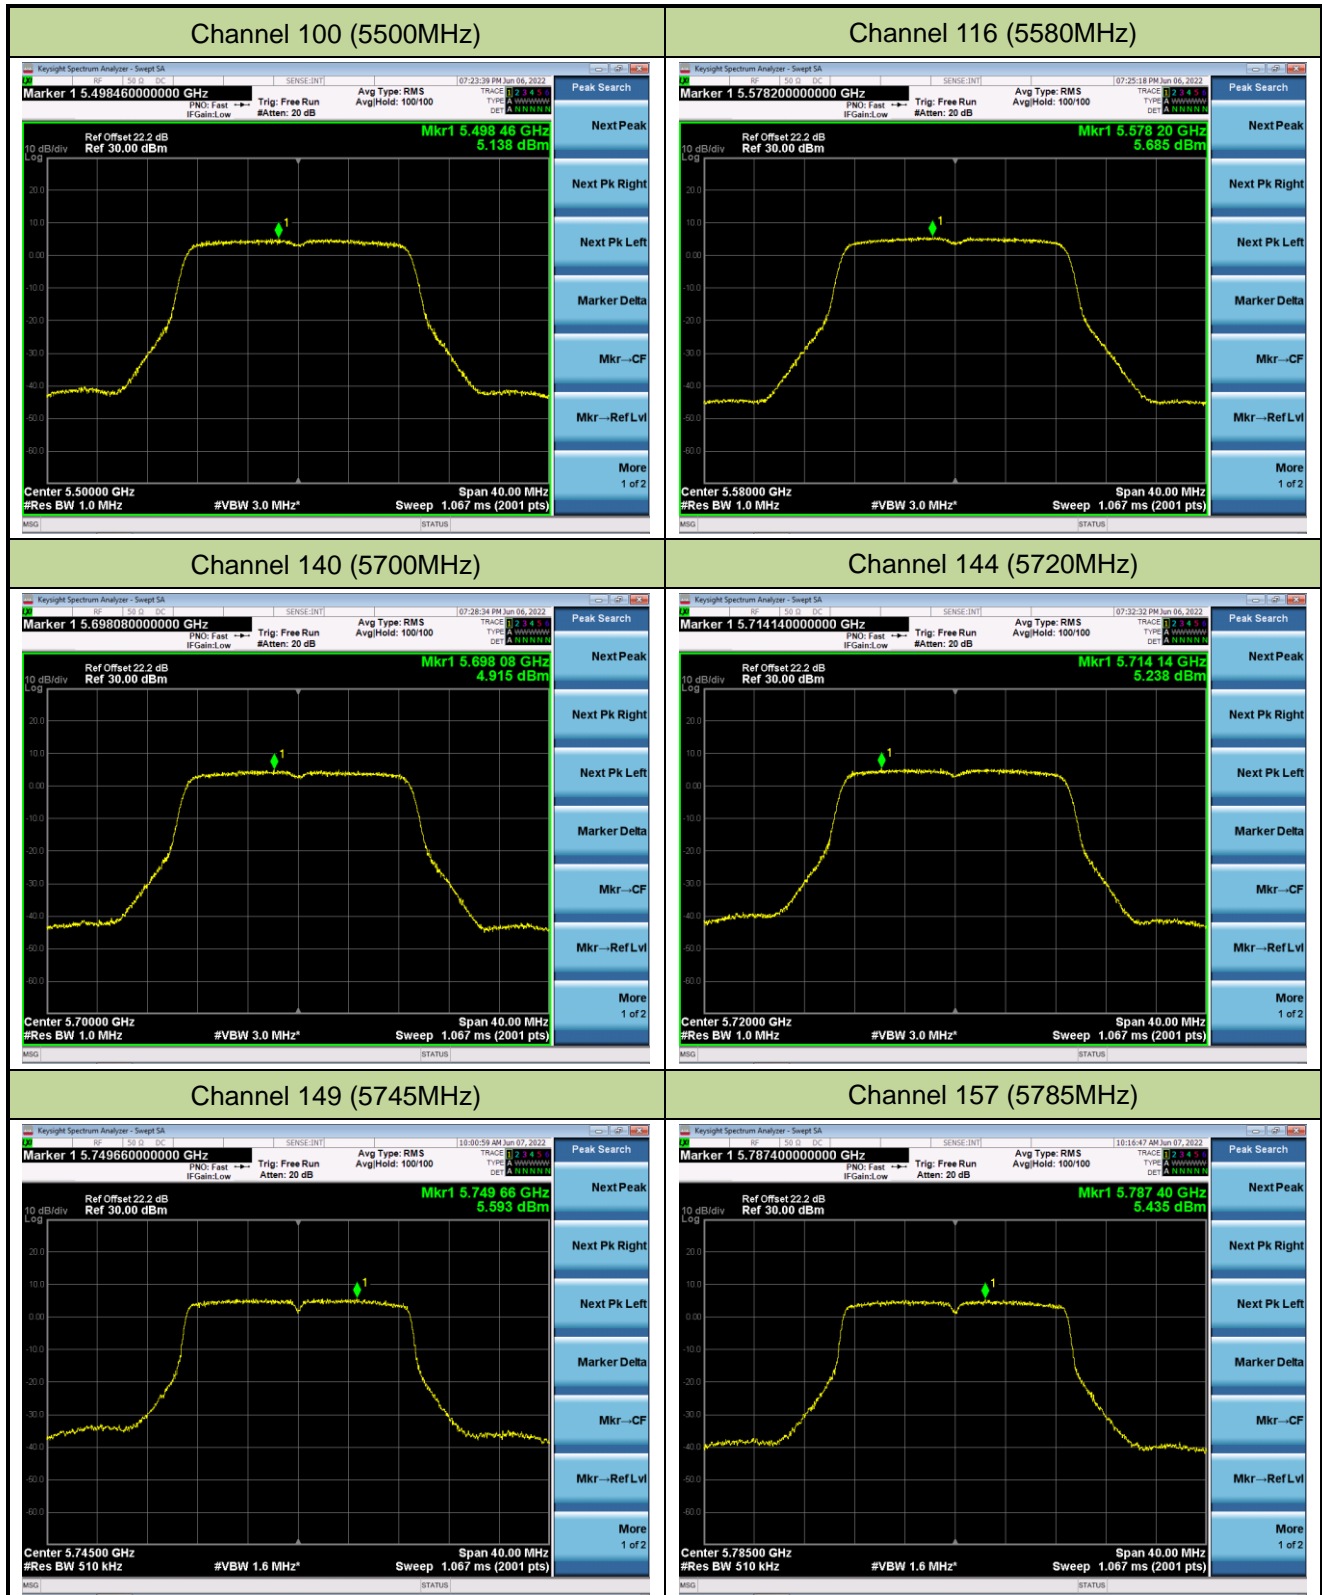

802.11ac-VHT20 Power Spectral Density - Ant 0

Channel 36 (5180MHz)

Channel 44 (5220MHz)

Channel 48 (5240MHz)

Channel 52(5260MHz)

Channel 60 (5300MHz)

Channel 64 (5320MHz)

802.11ac-VHT40 Power Spectral Density - Ant 0

Channel 38 (5190MHz)

Channel 46 (5230MHz)

Channel 54 (5270MHz)

Channel 62(5310MHz)

Channel 102 (5510MHz)

Channel 110 (5550MHz)

802.11ac-VHT80 Power Spectral Density - Ant 0

Channel 42 (5210MHz)

Channel 58 (5290MHz)

Channel 106 (5530MHz)

Channel 122 (5610MHz)

Channel 138 (5690MHz)

Channel 155 (5775MHz)

802.11ax-HE20 Power Spectral Density - Ant 0

Channel 36 (5180MHz)

Channel 44 (5220MHz)