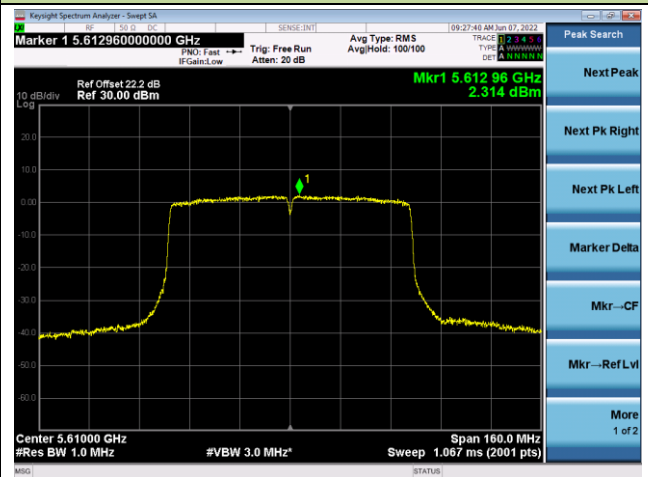

Channel 38 (5190MHz)

Channel 46 (5230MHz)

Channel 54 (5270MHz)

Channel 62(5310MHz)

Channel 102 (5510MHz)

Channel 110 (5550MHz)

802.11ac-VHT80 Power Spectral Density - Ant 0

Channel 42 (5210MHz)

Channel 58 (5290MHz)

Channel 106 (5530MHz)

Channel 122 (5610MHz)

Channel 138 (5690MHz)

Channel 155 (5775MHz)

802.11ax-HE20 Power Spectral Density - Ant 0

Channel 36 (5180MHz)

Channel 44 (5220MHz)