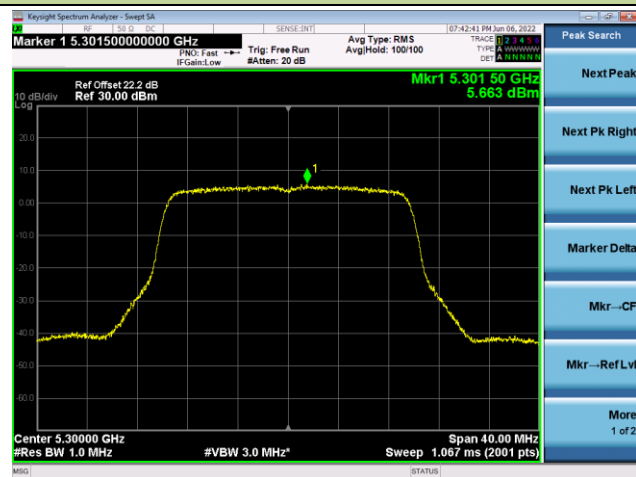

Channel 60 (5300MHz)