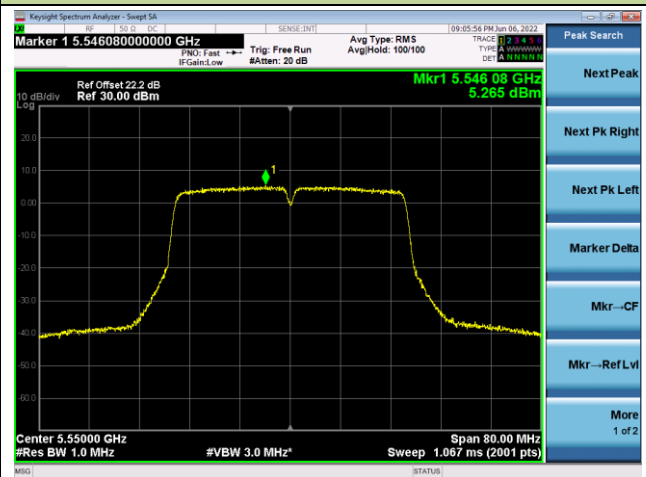

Channel 38 (5190MHz)

Channel 46 (5230MHz)

Channel 54 (5270MHz)

Channel 62(5310MHz)

Channel 102 (5510MHz)

Channel 110 (5550MHz)

802.11ac-VHT80 Power Spectral Density - Ant 0

Channel 42 (5210MHz)