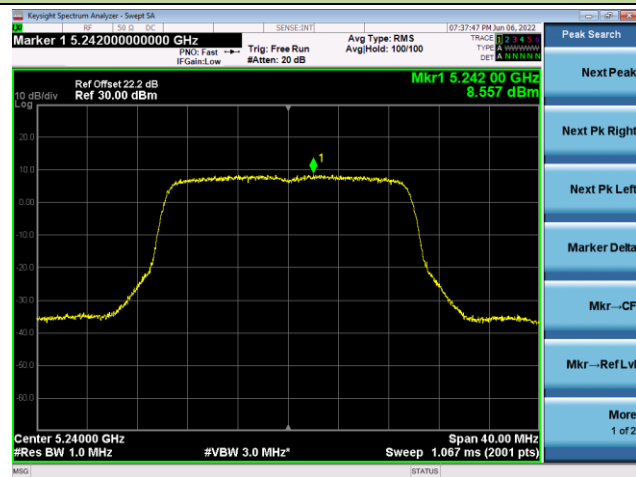

Channel 48 (5240MHz)