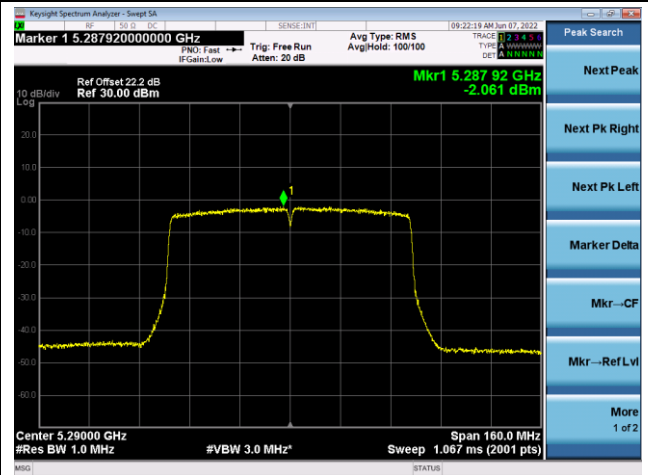

Channel 38 (5190MHz)

Channel 46 (5230MHz)

Channel 54 (5270MHz)

Channel 62(5310MHz)

Channel 102 (5510MHz)

Channel 110 (5550MHz)

802.11ac-VHT80 Power Spectral Density - Ant 0

Channel 42 (5210MHz)

Channel 58 (5290MHz)

Channel 106 (5530MHz)

Channel 122 (5610MHz)

Channel 138 (5690MHz)

Channel 155 (5775MHz)

802.11ax-HE20 Power Spectral Density - Ant 0

Channel 36 (5180MHz)

Channel 44 (5220MHz)