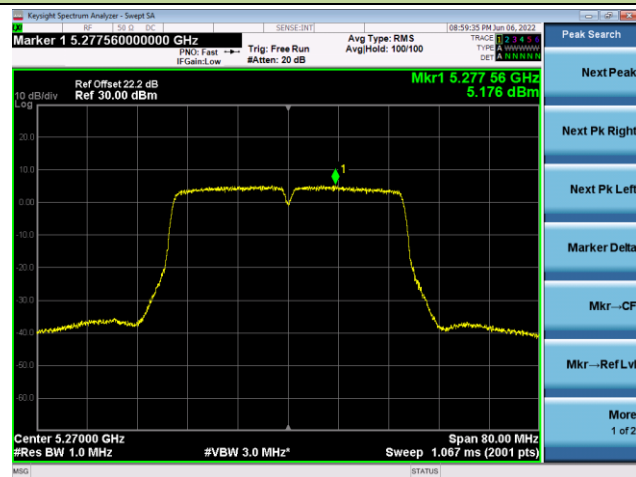

802.11ac-VHT20 Power Spectral Density - Ant 0

Channel 36 (5180MHz)

Channel 44 (5220MHz)

Channel 48 (5240MHz)

Channel 52(5260MHz)

Channel 60 (5300MHz)

Channel 64 (5320MHz)

802.11ac-VHT40 Power Spectral Density - Ant 0

Channel 38 (5190MHz)

Channel 46 (5230MHz)

Channel 54 (5270MHz)

Channel 62(5310MHz)

Channel 102 (5510MHz)

Channel 110 (5550MHz)

802.11ac-VHT80 Power Spectral Density - Ant 0

Channel 42 (5210MHz)