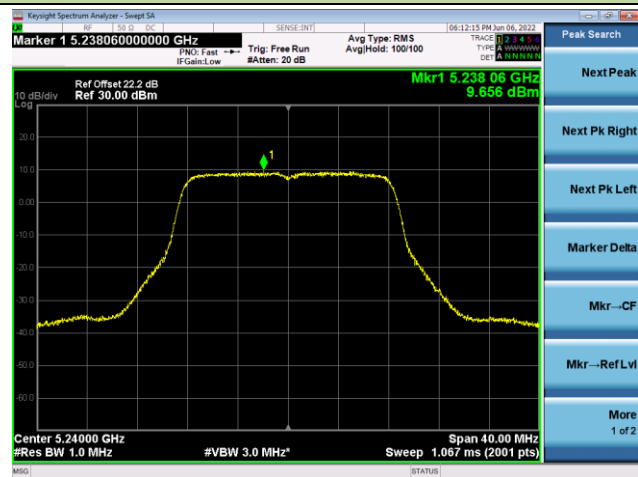

Channel 138 (5690MHz)

Channel 155 (5775MHz)

802.11a Power Spectral Density - Ant 1

Channel 36 (5180MHz)

Channel 44 (5220MHz)

Channel 48 (5240MHz)

Channel 52(5260MHz)

Channel 60 (5300MHz)

Channel 64 (5320MHz)