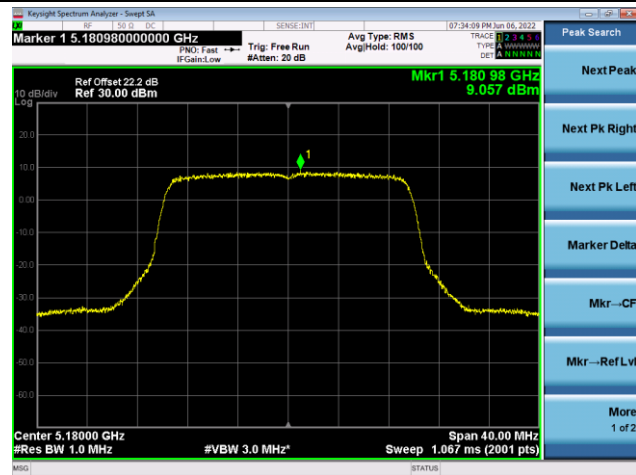

Channel 58 (5290MHz)

Channel 106 (5530MHz)

Channel 122 (5610MHz)

Channel 138 (5690MHz)

Channel 155 (5775MHz)

802.11ax-HE20 Power Spectral Density - Ant 0

Channel 36 (5180MHz)

Channel 44 (5220MHz)