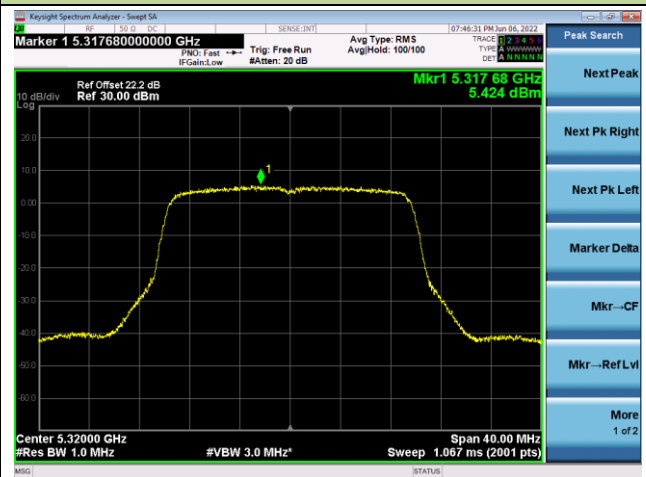

Channel 48 (5240MHz)

Channel 52(5260MHz)

Channel 60 (5300MHz)

Channel 64 (5320MHz)

802.11ax-HE40 Power Spectral Density - Ant 0

Channel 38 (5190MHz)

Channel 46 (5230MHz)

Channel 54 (5270MHz)