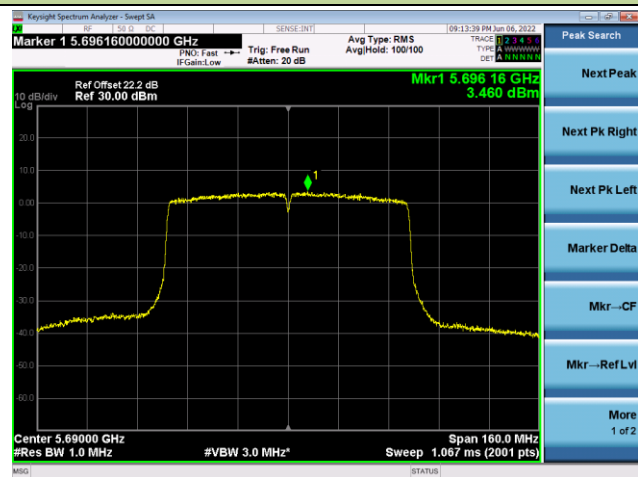

Channel 58 (5290MHz)

Channel 106 (5530MHz)

Channel 122 (5610MHz)

Channel 138 (5690MHz)

Channel 155 (5775MHz)

802.11ax-HE20 Power Spectral Density - Ant 0

Channel 36 (5180MHz)

Channel 44 (5220MHz)