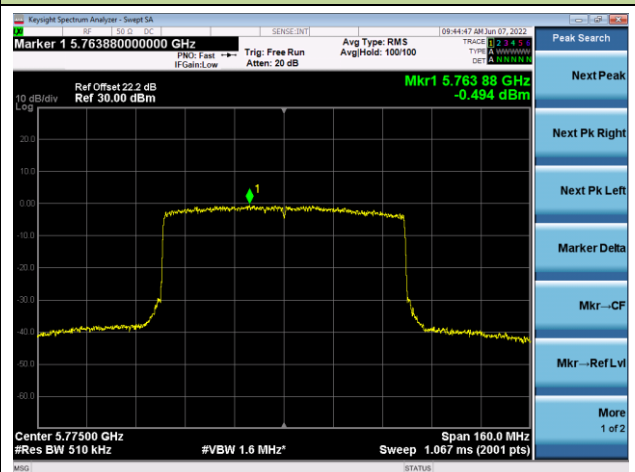

Channel 155 (5775MHz)