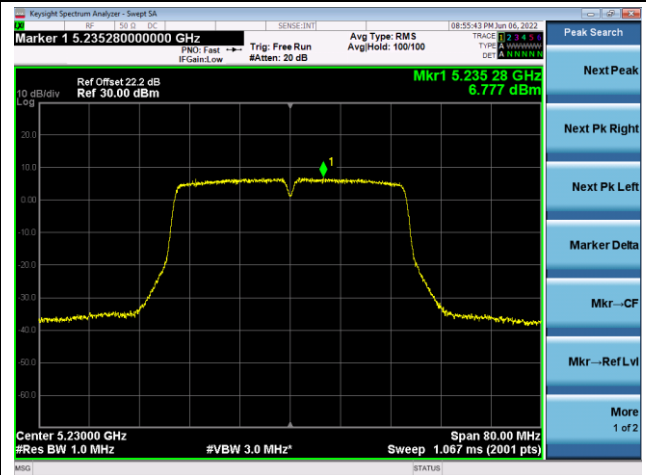

Channel 46 (5230MHz)