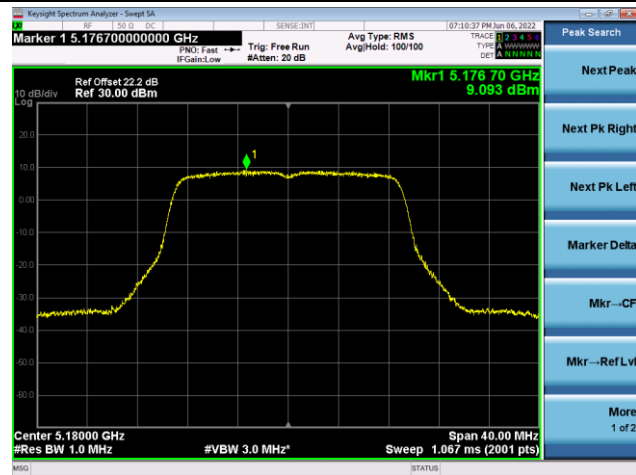

802.11ac-VHT20 Power Spectral Density - Ant 0

Channel 36 (5180MHz)

Channel 44 (5220MHz)

Channel 48 (5240MHz)

Channel 52(5260MHz)

Channel 60 (5300MHz)

Channel 64 (5320MHz)

802.11ac-VHT40 Power Spectral Density - Ant 0

Channel 38 (5190MHz)

Channel 46 (5230MHz)

Channel 54 (5270MHz)

Channel 62(5310MHz)

Channel 102 (5510MHz)

Channel 110 (5550MHz)

802.11ac-VHT80 Power Spectral Density - Ant 0

Channel 42 (5210MHz)