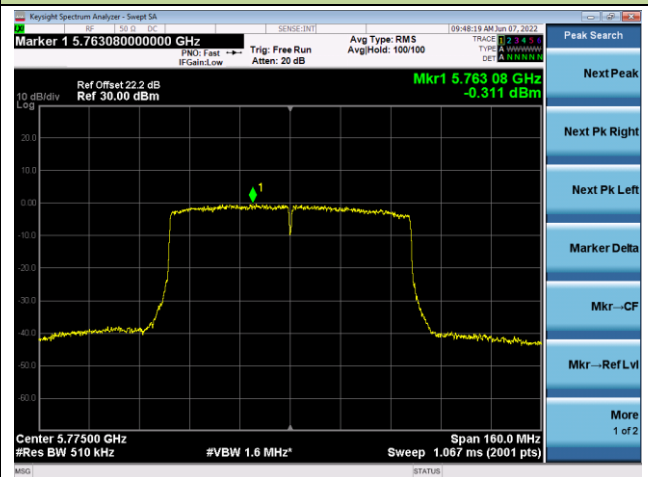

Channel 58 (5290MHz)

Channel 106 (5530MHz)

Channel 122 (5610MHz)

Channel 138 (5690MHz)

Channel 155 (5775MHz)

802.11ax-HE20 Power Spectral Density - Ant 0

Channel 36 (5180MHz)

Channel 44 (5220MHz)