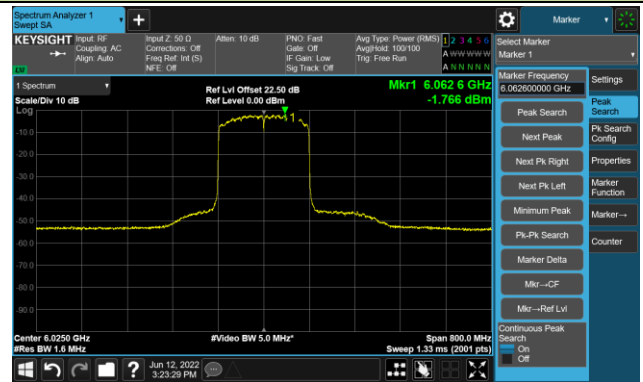

The Mask Data

802.11ax-HE80 Ant 2

Channel 199 (6945MHz)

The Reference Level

The Mask Data

Channel 215 (7025MHz)

The Reference Level

The Mask Data

802.11ax-HE160 Ant 2

Channel 15 (6025MHz)

The Reference Level

The Mask Data

Channel 47 (6185MHz)

The Reference Level

The Mask Data

Channel 79 (6345MHz)