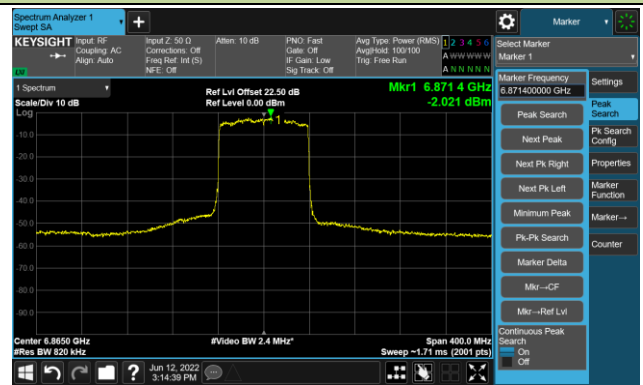

The Reference Level

The Mask Data

802.11ax-HE80 Ant 2

Channel 151 (6705MHz)

The Reference Level

The Mask Data

Channel 183 (6865MHz)

The Reference Level

The Mask Data

802.11ax-HE80 Ant 2

Channel 199 (6945MHz)

The Reference Level

The Mask Data

Channel 215 (7025MHz)

The Reference Level

The Mask Data