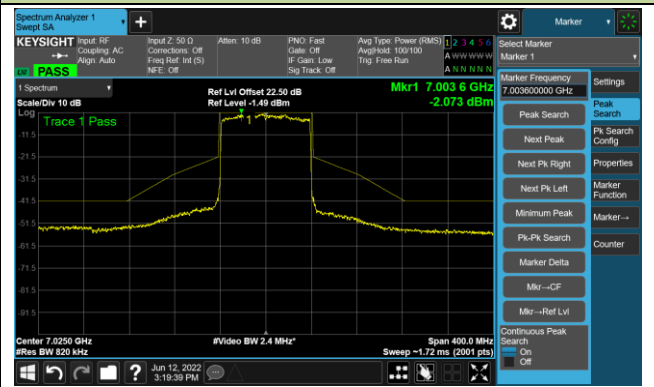

The Reference Level

The Mask Data

802.11ax-HE80 Ant 2

Channel 151 (6705MHz)

The Reference Level

The Mask Data

Channel 183 (6865MHz)

The Reference Level

The Mask Data

802.11ax-HE80 Ant 2

Channel 199 (6945MHz)

The Reference Level

The Mask Data

Channel 215 (7025MHz)

The Reference Level

The Mask Data

802.11ax-HE160 Ant 2

Channel 15 (6025MHz)

The Reference Level

The Mask Data

Channel 47 (6185MHz)

The Reference Level

The Mask Data

Channel 79 (6345MHz)