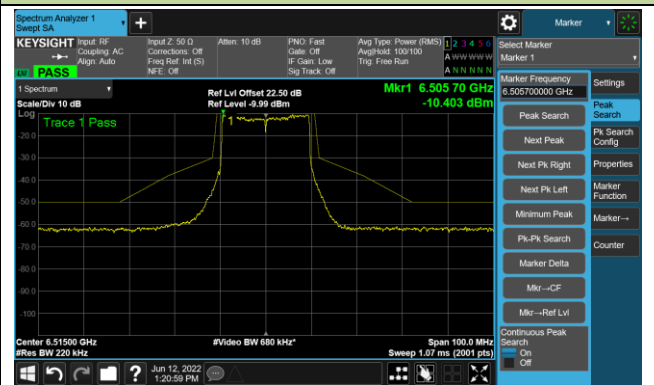

The Mask Data

Channel 49 (6195MHz)

The Reference Level

The Mask Data

Channel 93 (6415MHz)

The Reference Level

The Mask Data

802.11ax-HE20 Ant 3

Channel 97 (6435MHz)

The Reference Level

The Mask Data

Channel 105 (6475MHz)

The Reference Level

The Mask Data

Channel 113 (6515MHz)

The Reference Level

The Mask Data

802.11ax-HE20 Ant 3

Channel 117 (6535MHz)

The Reference Level

The Mask Data

Channel 153 (6715MHz)

The Reference Level

The Mask Data

Channel 181 (6855MHz)

The Reference Level

The Mask Data