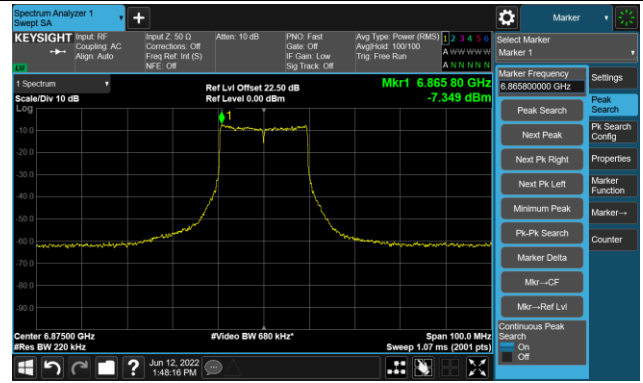

802.11ax-HE20 Ant 3

Channel 185 (6875MHz)

The Reference Level