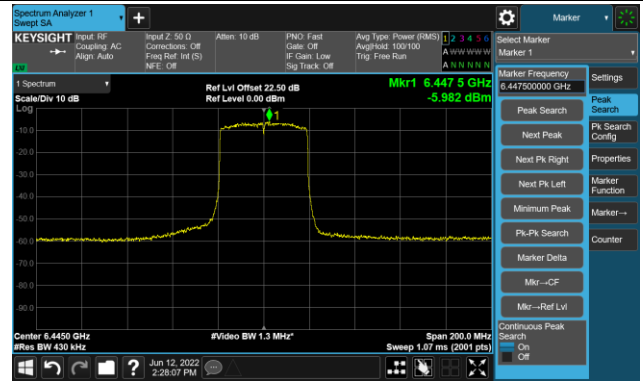

802.11ax-HE40 Ant 3

Channel 99 (6445MHz)

The Reference Level