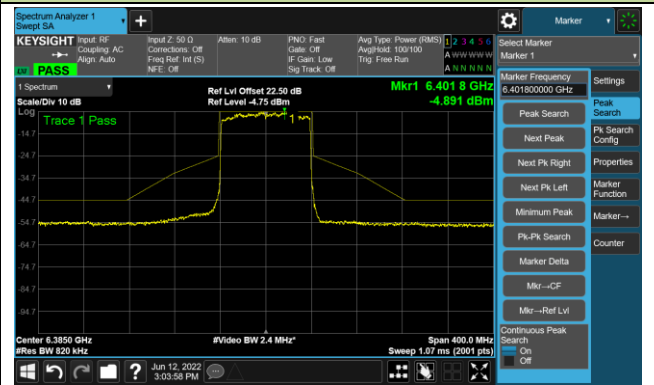

The Reference Level

The Mask Data

802.11ax-HE40 Ant 2

Channel 227 (7085MHz)

The Reference Level

The Mask Data

802.11ax-HE80 Ant 2

Channel 07 (5985MHz)

The Reference Level

The Mask Data

Channel 55 (6225MHz)

The Reference Level

The Mask Data

Channel 87 (6385MHz)

The Reference Level

The Mask Data

802.11ax-HE80 Ant 2

Channel 103 (6465MHz)

The Reference Level

The Mask Data

Channel 119 (6545MHz)

The Reference Level

The Mask Data

Channel 135 (6625MHz)