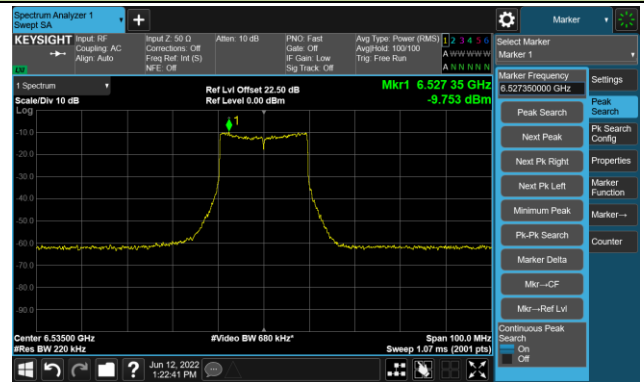

The Mask Data

Channel 49 (6195MHz)

The Reference Level

The Mask Data

Channel 93 (6415MHz)

The Reference Level

The Mask Data

802.11ax-HE20 Ant 3

Channel 97 (6435MHz)

The Reference Level

The Mask Data

Channel 105 (6475MHz)

The Reference Level

The Mask Data

Channel 113 (6515MHz)

The Reference Level

The Mask Data

802.11ax-HE20 Ant 3

Channel 117 (6535MHz)

The Reference Level

The Mask Data

Channel 153 (6715MHz)

The Reference Level

The Mask Data