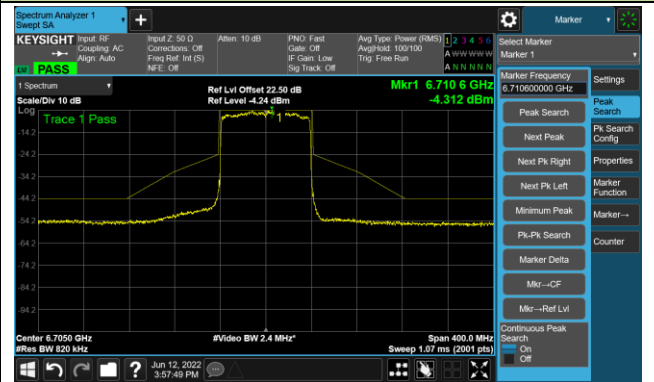

The Reference Level

The Mask Data

802.11ax-HE80 Ant 2

Channel 151 (6705MHz)

The Reference Level

The Mask Data

Channel 183 (6865MHz)

The Reference Level

The Mask Data

802.11ax-HE80 Ant 2

Channel 199 (6945MHz)

The Reference Level

The Mask Data

Channel 215 (7025MHz)

The Reference Level

The Mask Data