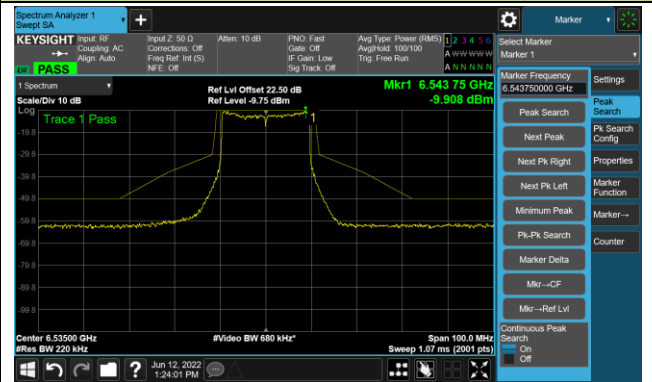

Channel 97 (6435MHz)

The Reference Level

The Mask Data

Channel 105 (6475MHz)

The Reference Level

The Mask Data

Channel 113 (6515MHz)

The Reference Level

The Mask Data

802.11ax-HE20 Ant 3

Channel 117 (6535MHz)

The Reference Level

The Mask Data

Channel 153 (6715MHz)

The Reference Level

The Mask Data

Channel 181 (6855MHz)

The Reference Level

The Mask Data