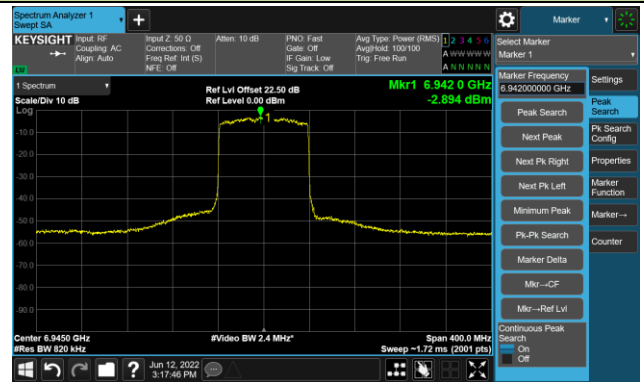

The Reference Level

The Mask Data

802.11ax-HE80 Ant 2

Channel 151 (6705MHz)

The Reference Level

The Mask Data

Channel 183 (6865MHz)

The Reference Level

The Mask Data

802.11ax-HE80 Ant 2

Channel 199 (6945MHz)

The Reference Level

The Mask Data

Channel 215 (7025MHz)

The Reference Level

The Mask Data