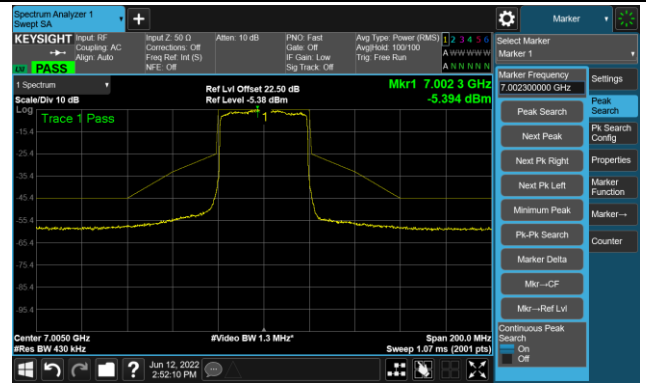

802.11ax-HE40 Ant 2

Channel 187 (6885MHz)

The Reference Level

The Mask Data

Channel 195 (6925MHz)

The Reference Level

The Mask Data

Channel 211 (7005MHz)

The Reference Level

The Mask Data

802.11ax-HE40 Ant 2

Channel 227 (7085MHz)

The Reference Level

The Mask Data

802.11ax-HE80 Ant 2

Channel 07 (5985MHz)

The Reference Level

The Mask Data

Channel 55 (6225MHz)

The Reference Level

The Mask Data

Channel 87 (6385MHz)

The Reference Level

The Mask Data