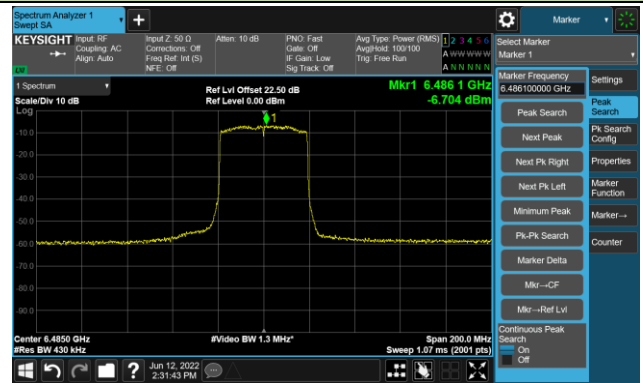

Channel 107 (6485MHz)

The Reference Level