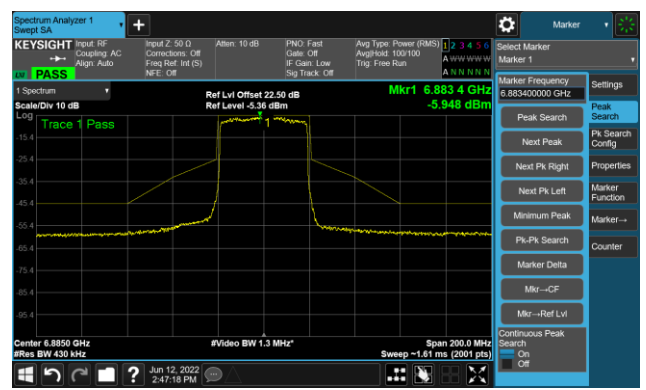

802.11ax-HE40 Ant 2

Channel 187 (6885MHz)

The Reference Level

The Mask Data

Channel 195 (6925MHz)

The Reference Level

The Mask Data

Channel 211 (7005MHz)

The Reference Level

The Mask Data

Channel 55 (6225MHz)

The Reference Level

The Mask Data

Channel 87 (6385MHz)

The Reference Level

The Mask Data