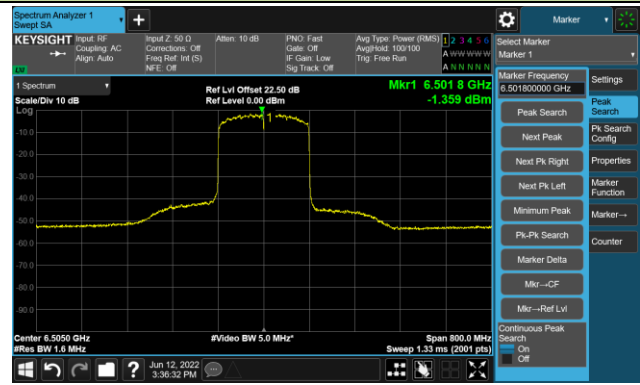

802.11ax-HE160 Ant 2

Channel 111 (6505MHz)

The Reference Level