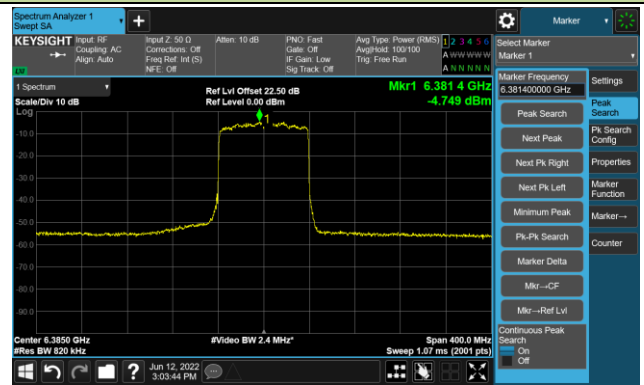

The Reference Level

The Mask Data

Channel 55 (6225MHz)

The Reference Level

The Mask Data

Channel 87 (6385MHz)

The Reference Level

The Mask Data

802.11ax-HE80 Ant 2

Channel 103 (6465MHz)

The Reference Level

The Mask Data

Channel 119 (6545MHz)

The Reference Level

The Mask Data

Channel 135 (6625MHz)