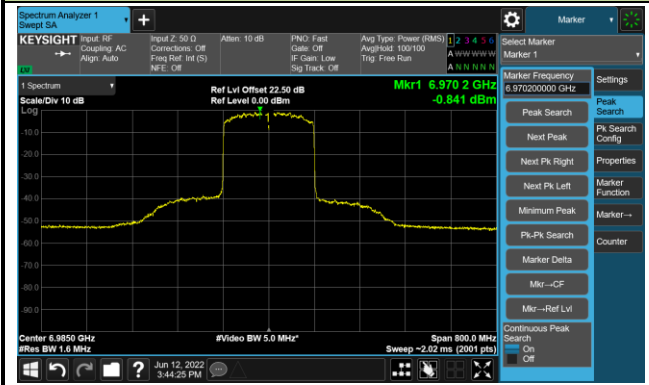

## The Reference Level

## The Mask Data

802.11ax-HE160 Ant 2

Channel 207 (6985MHz)

The Reference Level

The Mask Data

802.11ax-HE20 - Ant 3

Channel 01 (5955MHz)

The Reference Level

The Mask Data

Channel 49 (6195MHz)

The Reference Level

The Mask Data

Channel 93 (6415MHz)

The Reference Level

The Mask Data

802.11ax-HE20 Ant 3