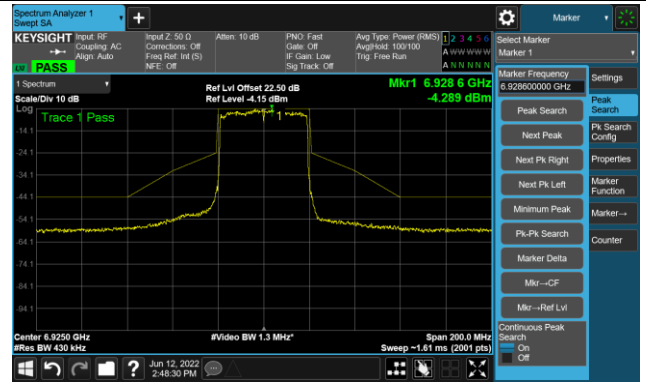

802.11ax-HE40 Ant 2

Channel 187 (6885MHz)

The Reference Level

The Mask Data

Channel 195 (6925MHz)

The Reference Level

The Mask Data

Channel 211 (7005MHz)

The Reference Level

The Mask Data

802.11ax-HE40 Ant 2

Channel 227 (7085MHz)

The Reference Level

The Mask Data

802.11ax-HE80 Ant 2

Channel 07 (5985MHz)

The Reference Level

The Mask Data

Channel 55 (6225MHz)

The Reference Level

The Mask Data

Channel 87 (6385MHz)

The Reference Level

The Mask Data