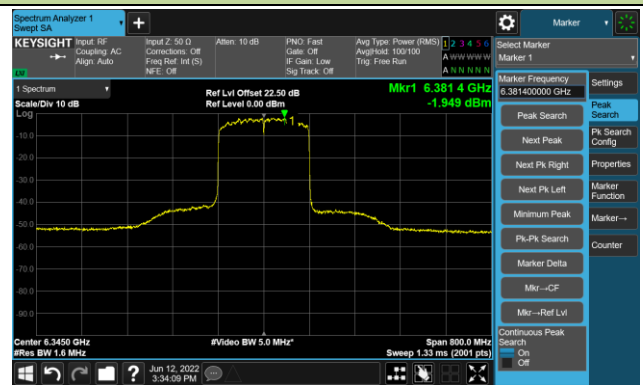

802.11ax-HE160 Ant 2

Channel 15 (6025MHz)

The Reference Level

The Mask Data

Channel 47 (6185MHz)

The Reference Level

The Mask Data

Channel 79 (6345MHz)

The Reference Level

The Mask Data