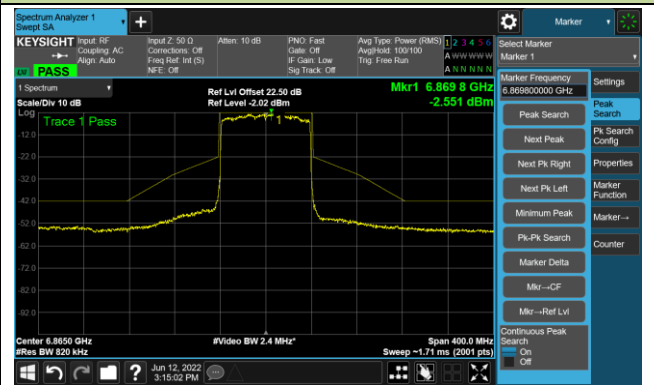

802.11ax-HE80 Ant 2

Channel 103 (6465MHz)

The Reference Level

The Mask Data

Channel 119 (6545MHz)

The Reference Level

The Mask Data

Channel 135 (6625MHz)

The Reference Level

The Mask Data

802.11ax-HE80 Ant 2

Channel 151 (6705MHz)

The Reference Level

The Mask Data

Channel 183 (6865MHz)

The Reference Level

The Mask Data

802.11ax-HE80 Ant 2

Channel 199 (6945MHz)

The Reference Level

The Mask Data

Channel 215 (7025MHz)

The Reference Level

The Mask Data

802.11ax-HE160 Ant 2

Channel 15 (6025MHz)

The Reference Level

The Mask Data

Channel 47 (6185MHz)

The Reference Level

The Mask Data

Channel 79 (6345MHz)