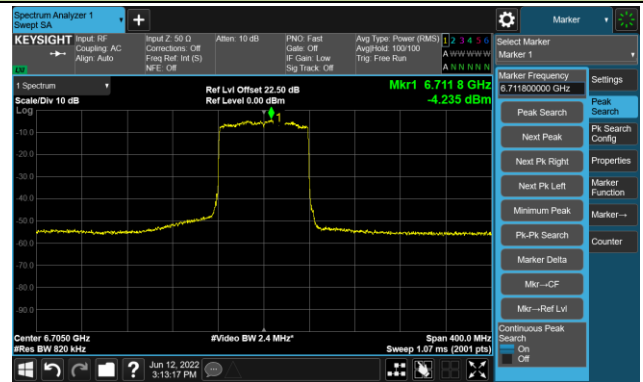

The Reference Level

The Mask Data

802.11ax-HE80 Ant 2

Channel 151 (6705MHz)

The Reference Level

The Mask Data

Channel 183 (6865MHz)

The Reference Level

The Mask Data

802.11ax-HE80 Ant 2

Channel 199 (6945MHz)

The Reference Level

The Mask Data

Channel 215 (7025MHz)

The Reference Level

The Mask Data