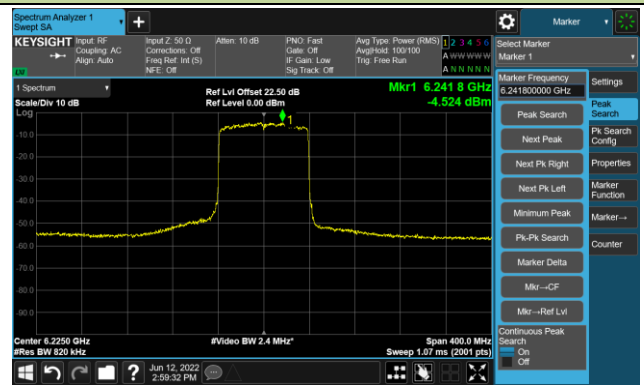

The Reference Level

The Mask Data

Channel 55 (6225MHz)

The Reference Level

The Mask Data

Channel 87 (6385MHz)

The Reference Level

The Mask Data

802.11ax-HE80 Ant 2

Channel 103 (6465MHz)

The Reference Level

The Mask Data

Channel 119 (6545MHz)

The Reference Level

The Mask Data

Channel 135 (6625MHz)