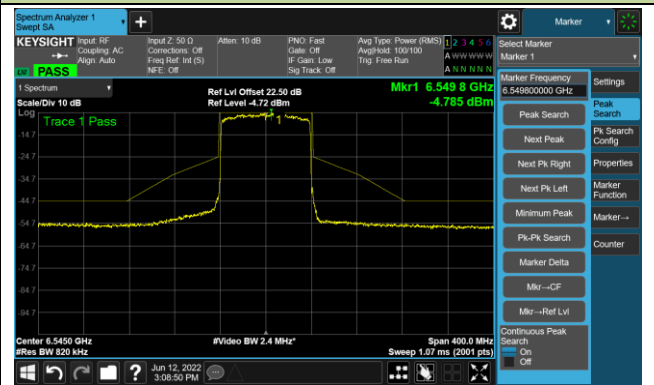

The Reference Level

The Mask Data

Channel 55 (6225MHz)

The Reference Level

The Mask Data

Channel 87 (6385MHz)

The Reference Level

The Mask Data

802.11ax-HE80 Ant 2

Channel 103 (6465MHz)

The Reference Level

The Mask Data

Channel 119 (6545MHz)

The Reference Level

The Mask Data

Channel 135 (6625MHz)

The Reference Level

The Mask Data

802.11ax-HE80 Ant 2

Channel 151 (6705MHz)

The Reference Level

The Mask Data

Channel 183 (6865MHz)

The Reference Level