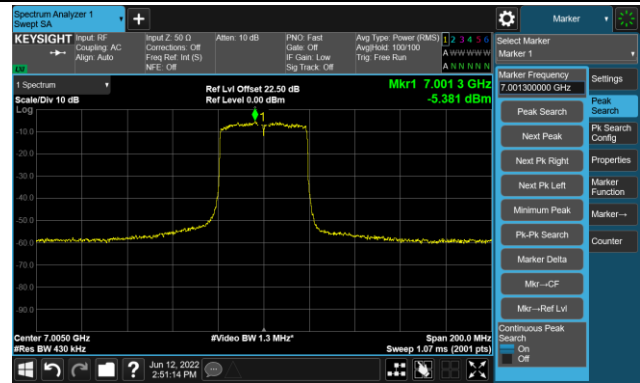

Channel 211 (7005MHz)

The Reference Level