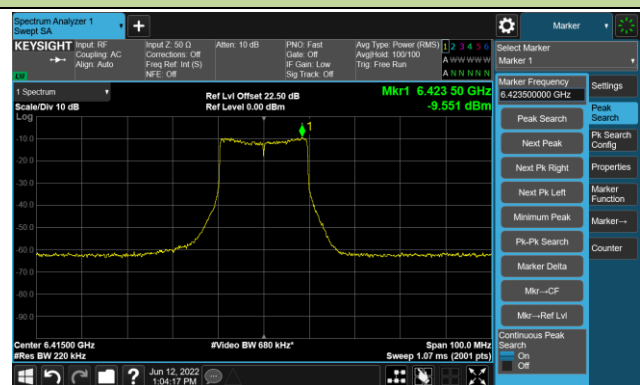

## The Reference Level

## The Mask Data

802.11ax-HE160 Ant 2

Channel 207 (6985MHz)

The Reference Level

The Mask Data

802.11ax-HE20 - Ant 3

Channel 01 (5955MHz)

The Reference Level

The Mask Data

Channel 49 (6195MHz)

The Reference Level

The Mask Data

Channel 93 (6415MHz)

The Reference Level

The Mask Data

802.11ax-HE20 Ant 3

Channel 97 (6435MHz)

The Reference Level

The Mask Data

Channel 105 (6475MHz)

The Reference Level

The Mask Data

Channel 113 (6515MHz)

The Reference Level