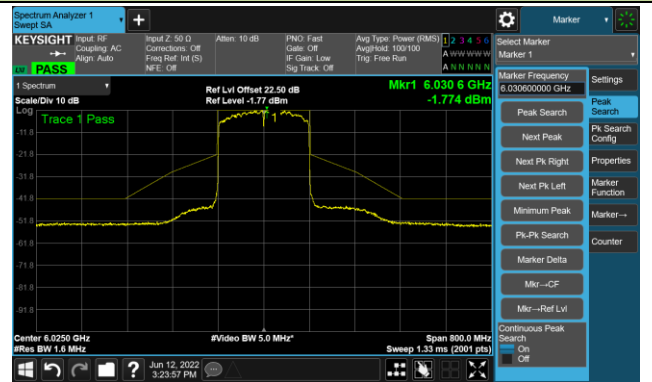

The Reference Level

The Mask Data

802.11ax-HE80 Ant 2

Channel 151 (6705MHz)

The Reference Level

The Mask Data

Channel 183 (6865MHz)

The Reference Level

The Mask Data

802.11ax-HE80 Ant 2

Channel 199 (6945MHz)

The Reference Level

The Mask Data

Channel 215 (7025MHz)

The Reference Level

The Mask Data

802.11ax-HE160 Ant 2

Channel 15 (6025MHz)

The Reference Level

The Mask Data

Channel 47 (6185MHz)

The Reference Level

The Mask Data

Channel 79 (6345MHz)