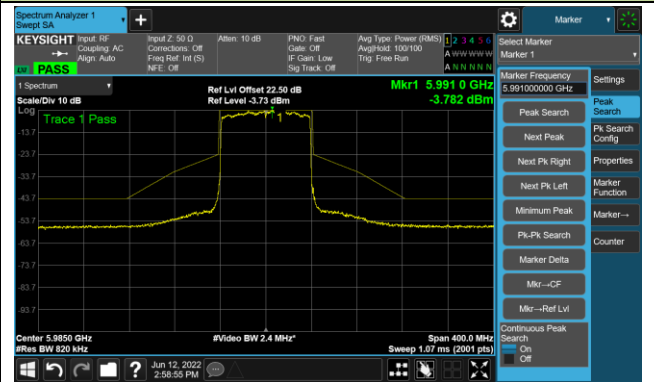

802.11ax-HE40 Ant 2

Channel 187 (6885MHz)

The Reference Level

The Mask Data

Channel 195 (6925MHz)

The Reference Level

The Mask Data

Channel 211 (7005MHz)

The Reference Level

The Mask Data

802.11ax-HE40 Ant 2

Channel 227 (7085MHz)

The Reference Level

The Mask Data

802.11ax-HE80 Ant 2

Channel 07 (5985MHz)

The Reference Level

The Mask Data

Channel 55 (6225MHz)

The Reference Level

The Mask Data

Channel 87 (6385MHz)

The Reference Level

The Mask Data