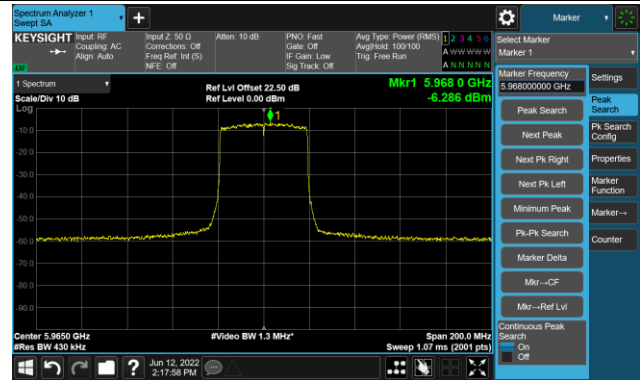

802.11ax-HE40 Ant 3

Channel 03 (5965MHz)

The Reference Level