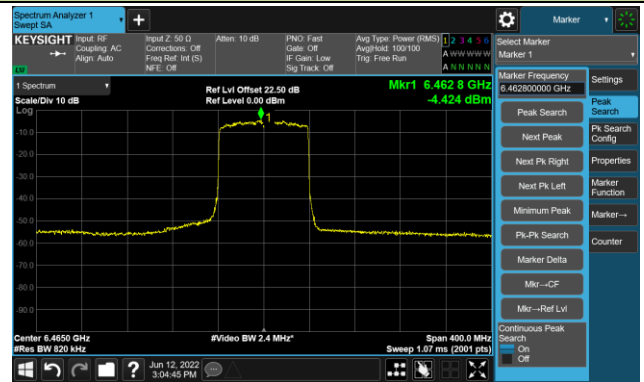

The Reference Level

The Mask Data

Channel 55 (6225MHz)

The Reference Level

The Mask Data

Channel 87 (6385MHz)

The Reference Level

The Mask Data

802.11ax-HE80 Ant 2

Channel 103 (6465MHz)

The Reference Level

The Mask Data

Channel 119 (6545MHz)

The Reference Level

The Mask Data

Channel 135 (6625MHz)