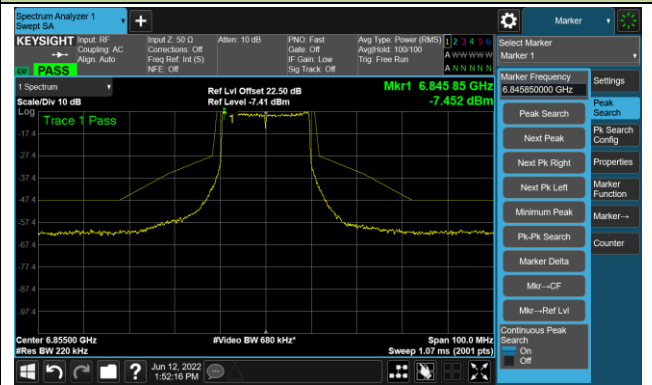

Channel 97 (6435MHz)

The Reference Level

The Mask Data

Channel 105 (6475MHz)

The Reference Level

The Mask Data

Channel 113 (6515MHz)

The Reference Level

The Mask Data

802.11ax-HE20 Ant 3

Channel 117 (6535MHz)

The Reference Level

The Mask Data

Channel 153 (6715MHz)

The Reference Level

The Mask Data

Channel 181 (6855MHz)

The Reference Level

The Mask Data