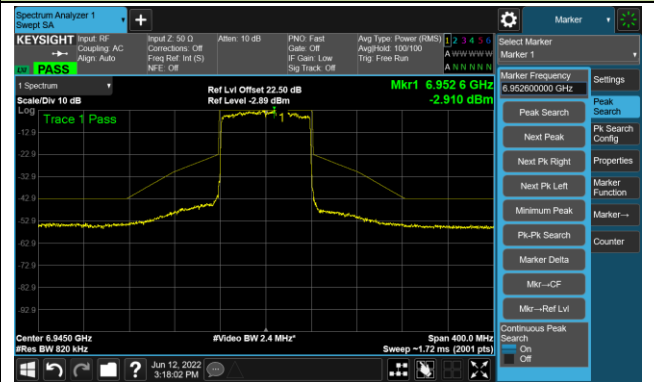

The Reference Level

The Mask Data

802.11ax-HE80 Ant 2

Channel 151 (6705MHz)

The Reference Level

The Mask Data

Channel 183 (6865MHz)

The Reference Level

The Mask Data

802.11ax-HE80 Ant 2

Channel 199 (6945MHz)

The Reference Level

The Mask Data

Channel 215 (7025MHz)

The Reference Level

The Mask Data

802.11ax-HE160 Ant 2

Channel 15 (6025MHz)

The Reference Level

The Mask Data

Channel 47 (6185MHz)

The Reference Level

The Mask Data

Channel 79 (6345MHz)