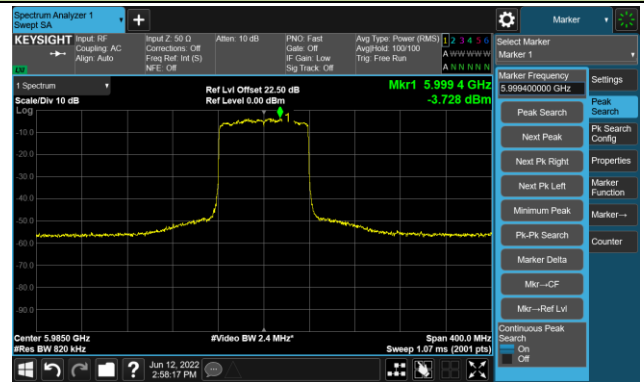

The Reference Level

The Mask Data

802.11ax-HE40 Ant 2

Channel 227 (7085MHz)

The Reference Level

The Mask Data

802.11ax-HE80 Ant 2

Channel 07 (5985MHz)

The Reference Level

The Mask Data

Channel 55 (6225MHz)

The Reference Level

The Mask Data

Channel 87 (6385MHz)

The Reference Level

The Mask Data