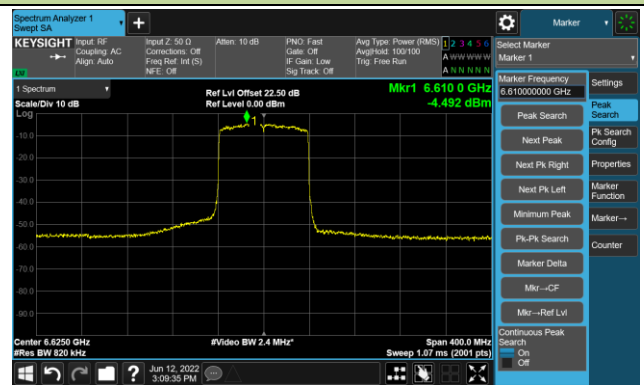

The Reference Level

The Mask Data

Channel 55 (6225MHz)

The Reference Level

The Mask Data

Channel 87 (6385MHz)

The Reference Level

The Mask Data

802.11ax-HE80 Ant 2

Channel 103 (6465MHz)

The Reference Level

The Mask Data

Channel 119 (6545MHz)

The Reference Level

The Mask Data

Channel 135 (6625MHz)

The Reference Level

The Mask Data

802.11ax-HE80 Ant 2

Channel 151 (6705MHz)

The Reference Level

The Mask Data

Channel 183 (6865MHz)

The Reference Level