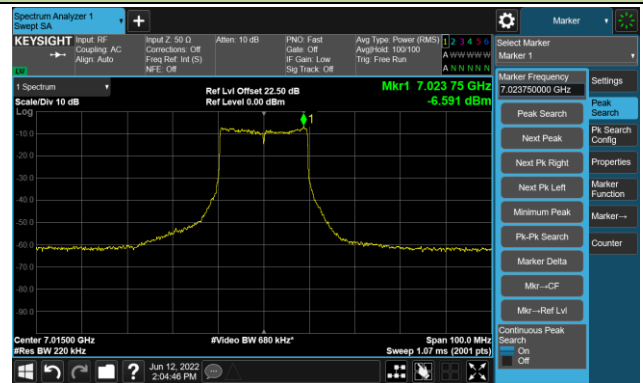

Channel 213 (7015MHz)

The Reference Level