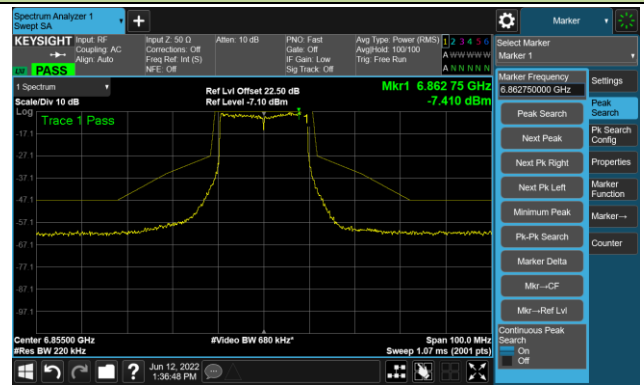

Channel 97 (6435MHz)

The Reference Level

The Mask Data

Channel 105 (6475MHz)

The Reference Level

The Mask Data

Channel 113 (6515MHz)

The Reference Level

The Mask Data

802.11ax-HE20 Ant 3

Channel 117 (6535MHz)

The Reference Level

The Mask Data

Channel 153 (6715MHz)

The Reference Level

The Mask Data

Channel 181 (6855MHz)

The Reference Level

The Mask Data