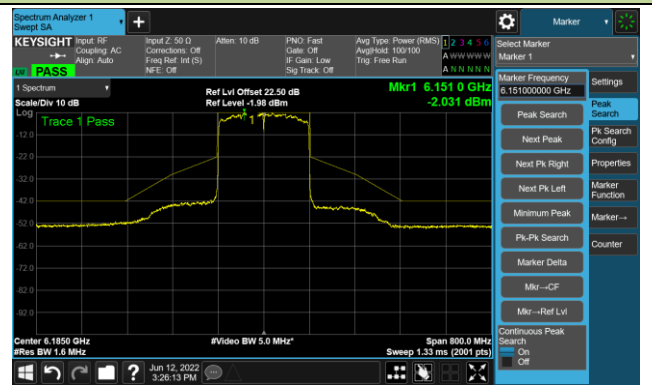

The Mask Data

802.11ax-HE80 Ant 2

Channel 199 (6945MHz)

The Reference Level

The Mask Data

Channel 215 (7025MHz)

The Reference Level

The Mask Data

802.11ax-HE160 Ant 2

Channel 15 (6025MHz)

The Reference Level

The Mask Data

Channel 47 (6185MHz)

The Reference Level

The Mask Data

Channel 79 (6345MHz)

The Reference Level

The Mask Data