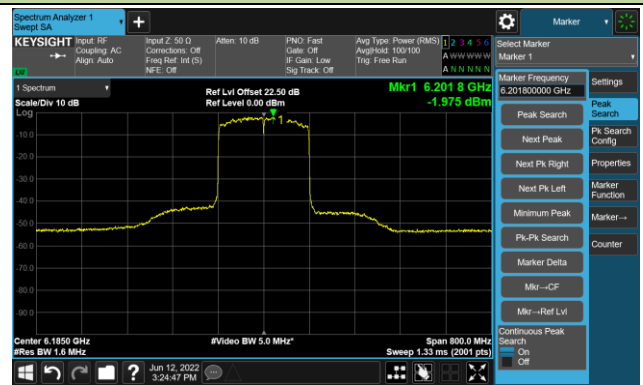

802.11ax-HE160 Ant 2

Channel 15 (6025MHz)

The Reference Level

The Mask Data

Channel 47 (6185MHz)

The Reference Level

The Mask Data

Channel 79 (6345MHz)

The Reference Level

The Mask Data