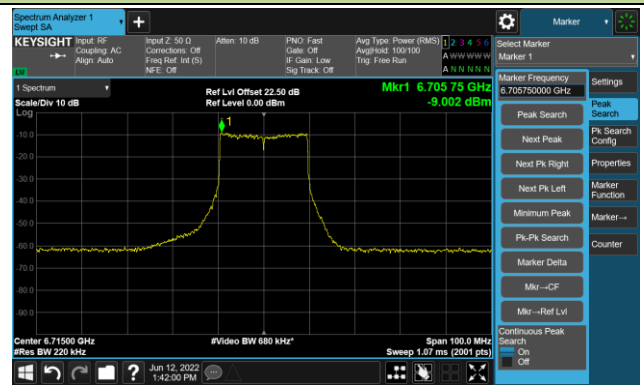

Channel 97 (6435MHz)

The Reference Level

The Mask Data

Channel 105 (6475MHz)

The Reference Level

The Mask Data

Channel 113 (6515MHz)

The Reference Level

The Mask Data

802.11ax-HE20 Ant 3

Channel 117 (6535MHz)

The Reference Level

The Mask Data

Channel 153 (6715MHz)

The Reference Level

The Mask Data

Channel 181 (6855MHz)

The Reference Level

The Mask Data