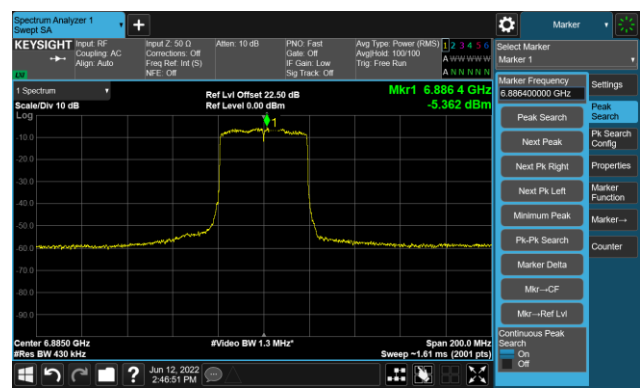

802.11ax-HE40 Ant 2

Channel 187 (6885MHz)

The Reference Level

The Mask Data

Channel 195 (6925MHz)

The Reference Level

The Mask Data

Channel 211 (7005MHz)