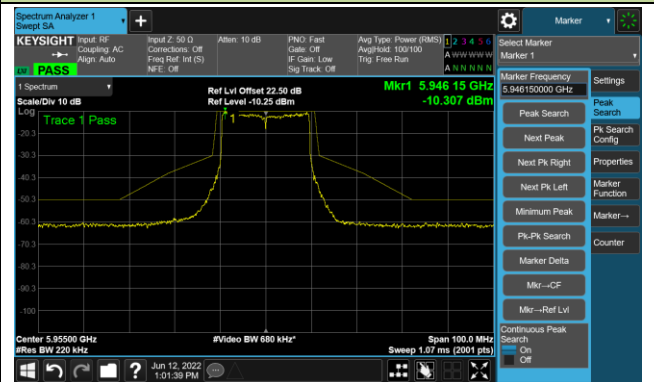

## The Reference Level

## The Mask Data

802.11ax-HE160 Ant 2

Channel 207 (6985MHz)

The Reference Level

The Mask Data

802.11ax-HE20 - Ant 3

Channel 01 (5955MHz)

The Reference Level

The Mask Data

Channel 49 (6195MHz)

The Reference Level

The Mask Data

Channel 93 (6415MHz)

The Reference Level

The Mask Data

802.11ax-HE20 Ant 3