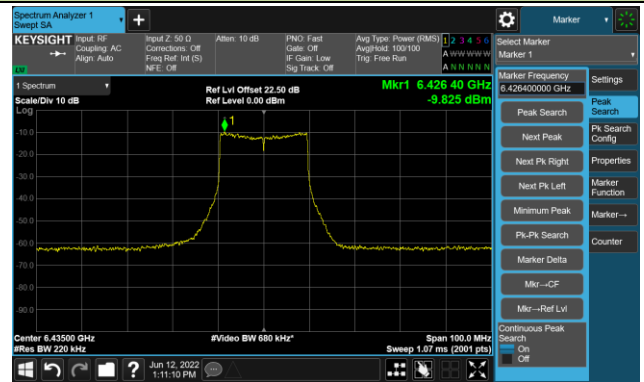

## The Mask Data

802.11ax-HE160 Ant 2

Channel 207 (6985MHz)

The Reference Level

The Mask Data

802.11ax-HE20 - Ant 3

Channel 01 (5955MHz)

The Reference Level

The Mask Data

Channel 49 (6195MHz)

The Reference Level

The Mask Data

Channel 93 (6415MHz)

The Reference Level

The Mask Data

802.11ax-HE20 Ant 3

Channel 97 (6435MHz)

The Reference Level

The Mask Data

Channel 105 (6475MHz)

The Reference Level

The Mask Data

Channel 113 (6515MHz)

The Reference Level