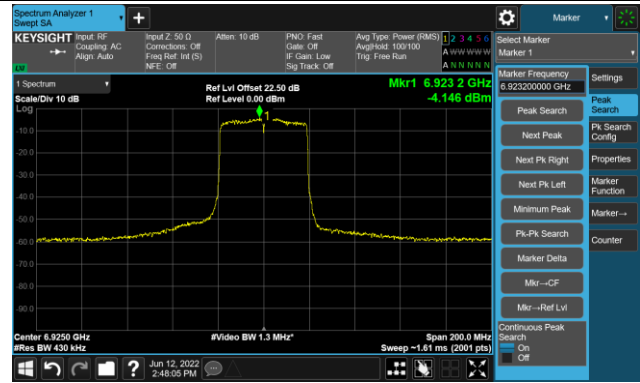

802.11ax-HE40 Ant 2

Channel 187 (6885MHz)

The Reference Level

The Mask Data

Channel 195 (6925MHz)

The Reference Level

The Mask Data

Channel 211 (7005MHz)