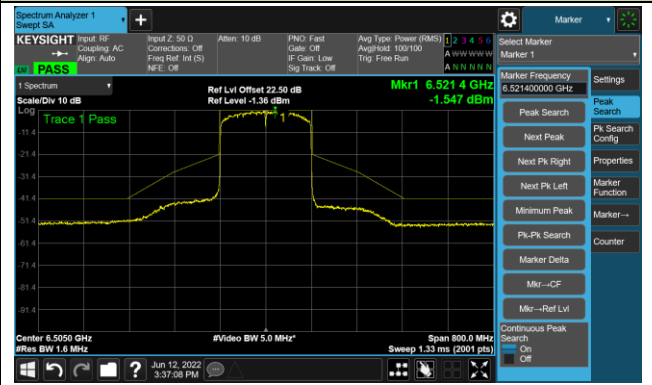

The Mask Data