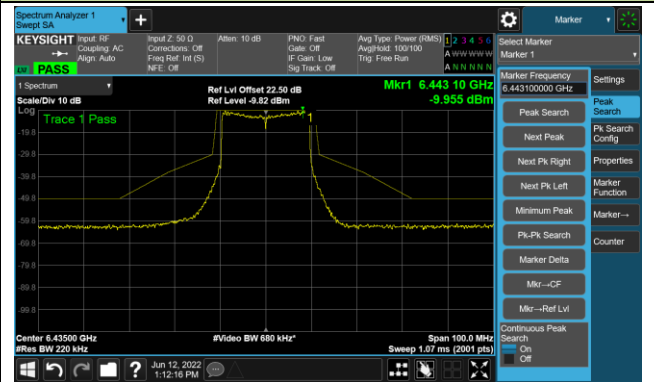

## The Mask Data

802.11ax-HE160 Ant 2

Channel 207 (6985MHz)

The Reference Level

The Mask Data

802.11ax-HE20 - Ant 3

Channel 01 (5955MHz)

The Reference Level

The Mask Data

Channel 49 (6195MHz)

The Reference Level

The Mask Data

Channel 93 (6415MHz)

The Reference Level

The Mask Data

802.11ax-HE20 Ant 3

Channel 97 (6435MHz)

The Reference Level

The Mask Data

Channel 105 (6475MHz)

The Reference Level

The Mask Data

Channel 113 (6515MHz)

The Reference Level