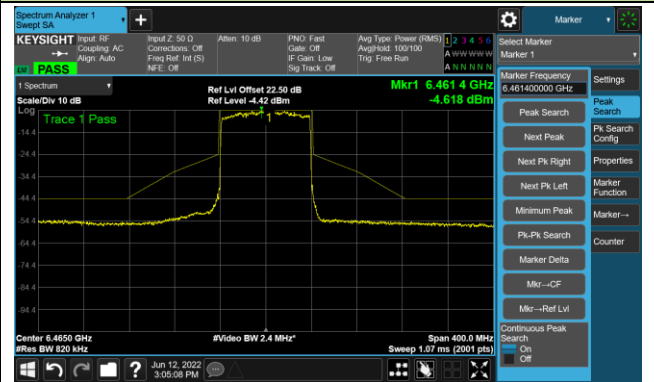

The Reference Level

The Mask Data

Channel 55 (6225MHz)

The Reference Level

The Mask Data

Channel 87 (6385MHz)

The Reference Level

The Mask Data

802.11ax-HE80 Ant 2

Channel 103 (6465MHz)

The Reference Level

The Mask Data

Channel 119 (6545MHz)

The Reference Level

The Mask Data

Channel 135 (6625MHz)