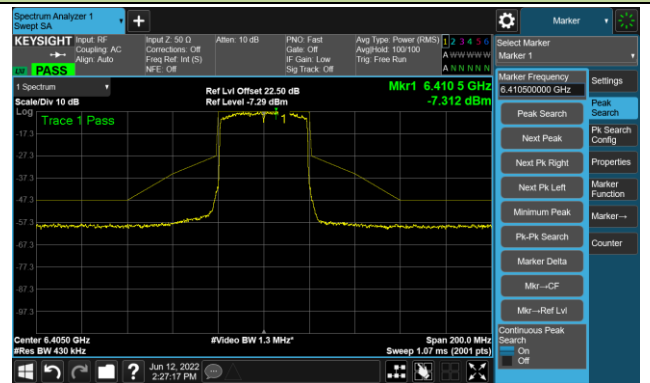

The Mask Data