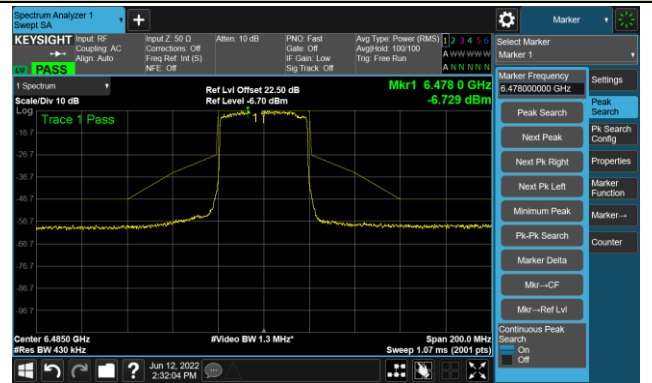

The Mask Data