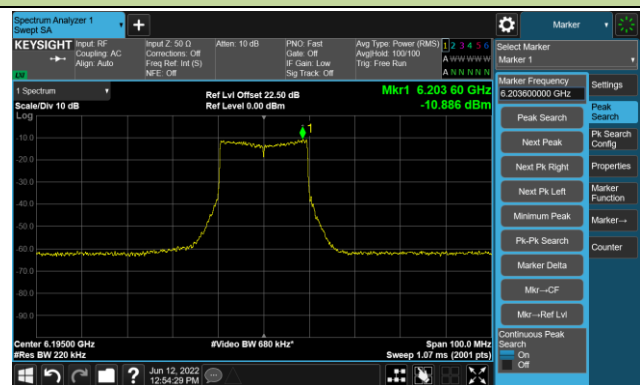

## The Reference Level

## The Mask Data

802.11ax-HE160 Ant 2

Channel 207 (6985MHz)

The Reference Level

The Mask Data

802.11ax-HE20 - Ant 3

Channel 01 (5955MHz)

The Reference Level

The Mask Data

Channel 49 (6195MHz)

The Reference Level

The Mask Data

Channel 93 (6415MHz)

The Reference Level

The Mask Data

802.11ax-HE20 Ant 3