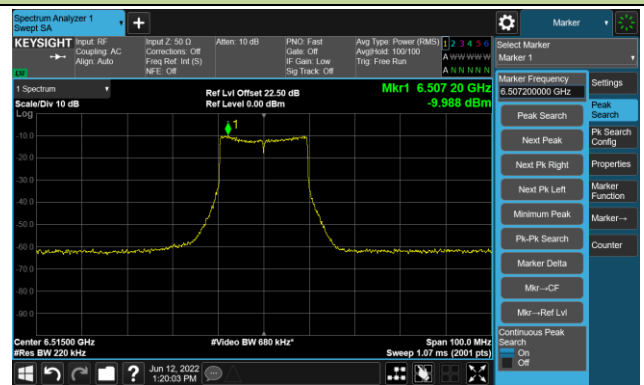

Channel 97 (6435MHz)

The Reference Level

The Mask Data

Channel 105 (6475MHz)

The Reference Level

The Mask Data

Channel 113 (6515MHz)

The Reference Level

The Mask Data

802.11ax-HE20 Ant 3

Channel 117 (6535MHz)

The Reference Level

The Mask Data

Channel 153 (6715MHz)

The Reference Level

The Mask Data