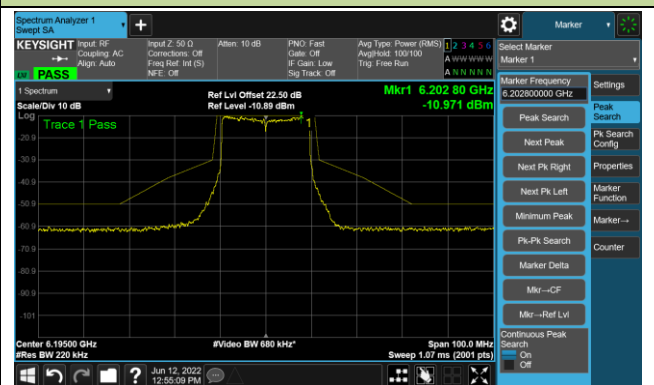

## The Reference Level

## The Mask Data

802.11ax-HE160 Ant 2

Channel 207 (6985MHz)

The Reference Level

The Mask Data

802.11ax-HE20 - Ant 3

Channel 01 (5955MHz)

The Reference Level

The Mask Data

Channel 49 (6195MHz)

The Reference Level

The Mask Data

Channel 93 (6415MHz)

The Reference Level

The Mask Data

802.11ax-HE20 Ant 3

Channel 97 (6435MHz)

The Reference Level

The Mask Data

Channel 105 (6475MHz)

The Reference Level

The Mask Data

Channel 113 (6515MHz)

The Reference Level