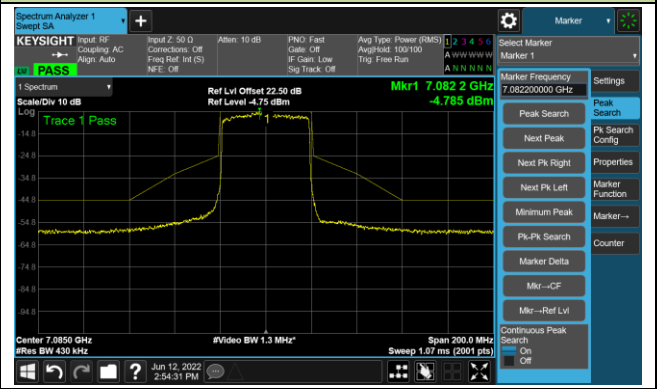

The Reference Level

The Mask Data

802.11ax-HE40 Ant 2

Channel 227 (7085MHz)

The Reference Level

The Mask Data

802.11ax-HE80 Ant 2

Channel 07 (5985MHz)

The Reference Level

The Mask Data

Channel 55 (6225MHz)

The Reference Level

The Mask Data

Channel 87 (6385MHz)

The Reference Level

The Mask Data