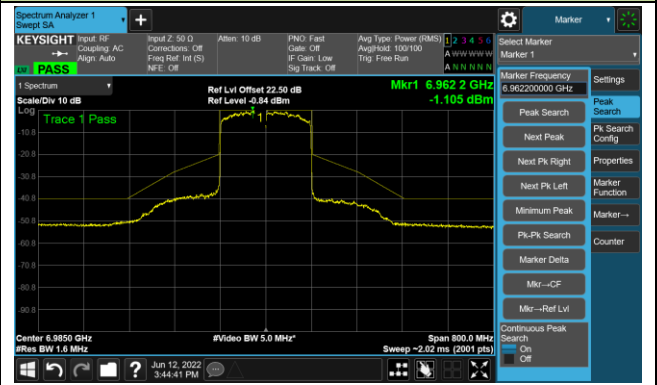

## The Reference Level

## The Mask Data

802.11ax-HE160 Ant 2

Channel 207 (6985MHz)

The Reference Level

The Mask Data

802.11ax-HE20 - Ant 3

Channel 01 (5955MHz)

The Reference Level

The Mask Data

Channel 49 (6195MHz)

The Reference Level

The Mask Data

Channel 93 (6415MHz)

The Reference Level

The Mask Data

802.11ax-HE20 Ant 3

Channel 97 (6435MHz)

The Reference Level

The Mask Data

Channel 105 (6475MHz)

The Reference Level

The Mask Data

Channel 113 (6515MHz)

The Reference Level