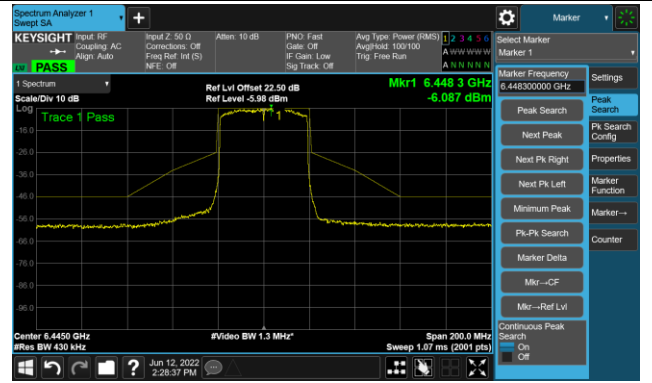

The Mask Data