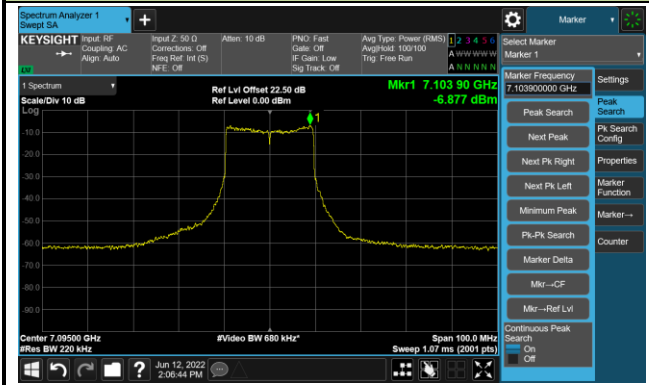

## The Reference Level

## The Mask Data

802.11ax-HE20 Ant 3

Channel 229 (7095MHz)

The Reference Level

The Mask Data