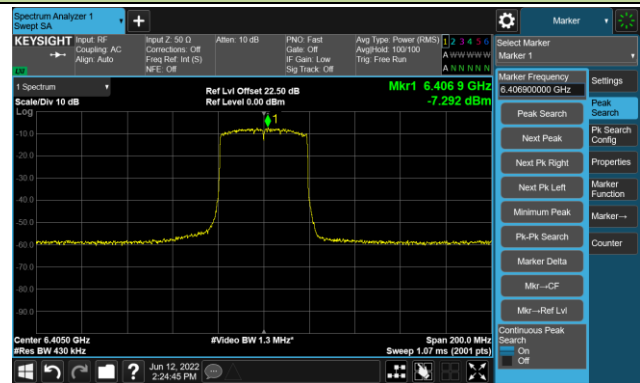

Channel 91 (6405MHz)

The Reference Level