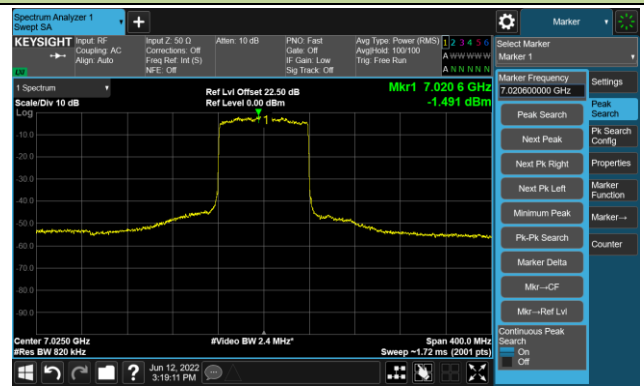

The Reference Level

The Mask Data

802.11ax-HE80 Ant 2

Channel 151 (6705MHz)

The Reference Level

The Mask Data

Channel 183 (6865MHz)

The Reference Level

The Mask Data

802.11ax-HE80 Ant 2

Channel 199 (6945MHz)

The Reference Level

The Mask Data

Channel 215 (7025MHz)

The Reference Level

The Mask Data

802.11ax-HE160 Ant 2

Channel 15 (6025MHz)

The Reference Level

The Mask Data

Channel 47 (6185MHz)

The Reference Level

The Mask Data

Channel 79 (6345MHz)