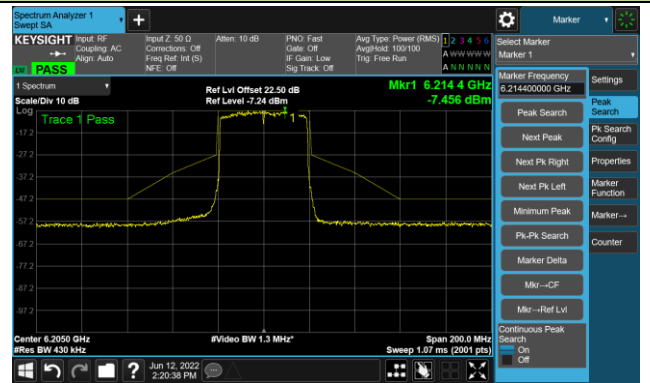

The Mask Data