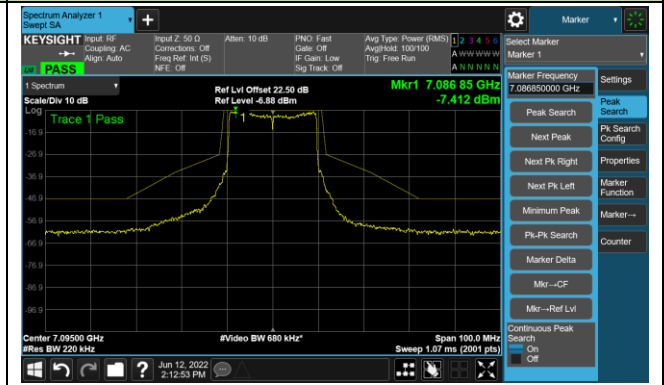

## The Reference Level

## The Mask Data

802.11ax-HE20 Ant 3

Channel 229 (7095MHz)

The Reference Level

The Mask Data