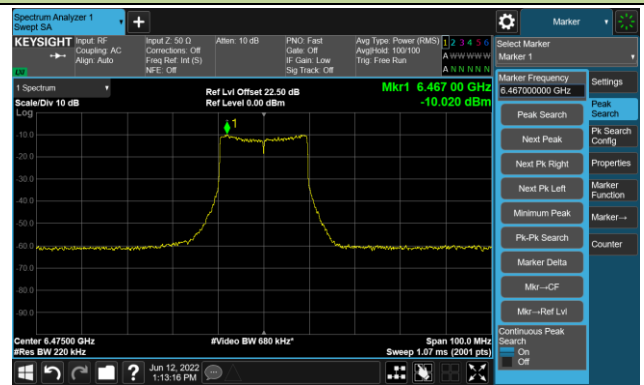

The Mask Data

Channel 49 (6195MHz)

The Reference Level

The Mask Data

Channel 93 (6415MHz)

The Reference Level

The Mask Data

802.11ax-HE20 Ant 3

Channel 97 (6435MHz)

The Reference Level

The Mask Data

Channel 105 (6475MHz)

The Reference Level

The Mask Data

Channel 113 (6515MHz)

The Reference Level

The Mask Data

802.11ax-HE20 Ant 3

Channel 117 (6535MHz)

The Reference Level

The Mask Data

Channel 153 (6715MHz)

The Reference Level

The Mask Data