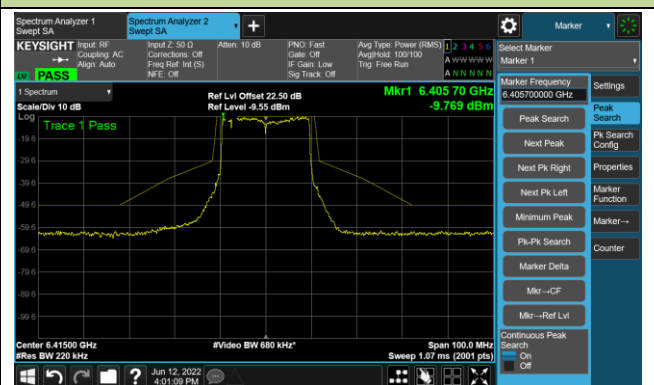

## The Reference Level

## The Mask Data

802.11ax-HE160 Ant 2

Channel 207 (6985MHz)

The Reference Level

The Mask Data

802.11ax-HE20 - Ant 3

Channel 01 (5955MHz)

The Reference Level

The Mask Data

Channel 49 (6195MHz)

The Reference Level

The Mask Data

Channel 93 (6415MHz)

The Reference Level

The Mask Data

802.11ax-HE20 Ant 3

Channel 97 (6435MHz)

The Reference Level

The Mask Data

Channel 105 (6475MHz)

The Reference Level

The Mask Data

Channel 113 (6515MHz)

The Reference Level