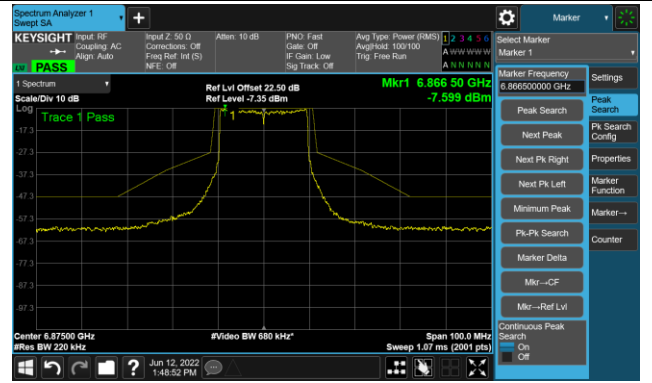

The Mask Data