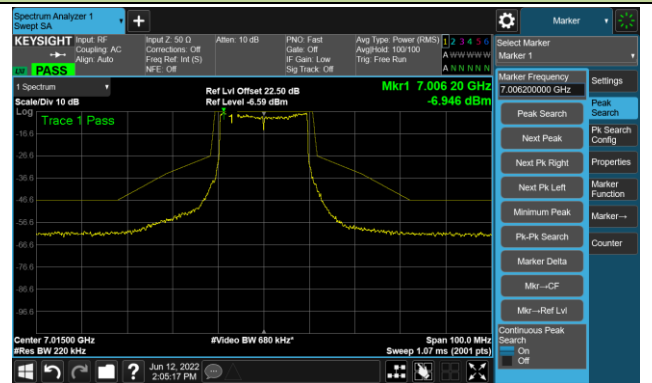

The Mask Data