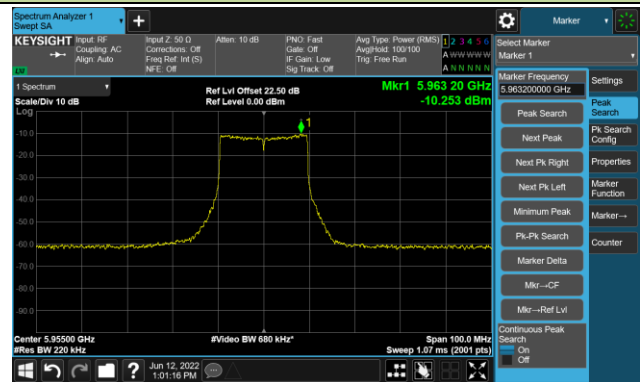

## The Reference Level

## The Mask Data

802.11ax-HE160 Ant 2

Channel 207 (6985MHz)

The Reference Level

The Mask Data

802.11ax-HE20 - Ant 3

Channel 01 (5955MHz)

The Reference Level

The Mask Data

Channel 49 (6195MHz)

The Reference Level

The Mask Data

Channel 93 (6415MHz)

The Reference Level

The Mask Data

802.11ax-HE20 Ant 3