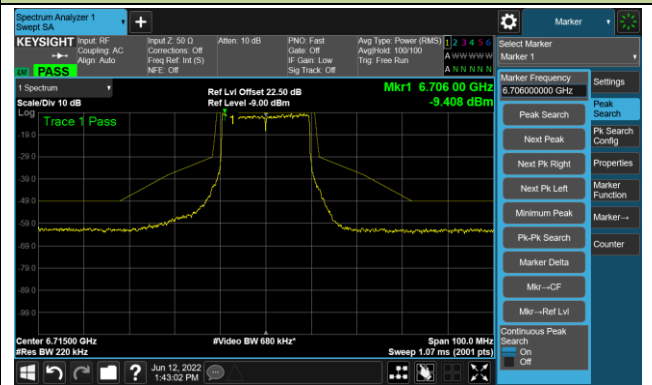

Channel 97 (6435MHz)

The Reference Level

The Mask Data

Channel 105 (6475MHz)

The Reference Level

The Mask Data

Channel 113 (6515MHz)

The Reference Level

The Mask Data

802.11ax-HE20 Ant 3

Channel 117 (6535MHz)

The Reference Level

The Mask Data

Channel 153 (6715MHz)

The Reference Level

The Mask Data

Channel 181 (6855MHz)

The Reference Level

The Mask Data