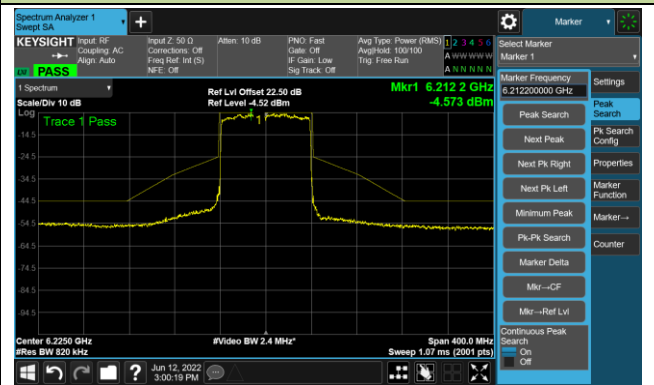

The Reference Level

The Mask Data

Channel 55 (6225MHz)

The Reference Level

The Mask Data

Channel 87 (6385MHz)

The Reference Level

The Mask Data

802.11ax-HE80 Ant 2

Channel 103 (6465MHz)

The Reference Level

The Mask Data

Channel 119 (6545MHz)

The Reference Level

The Mask Data

Channel 135 (6625MHz)