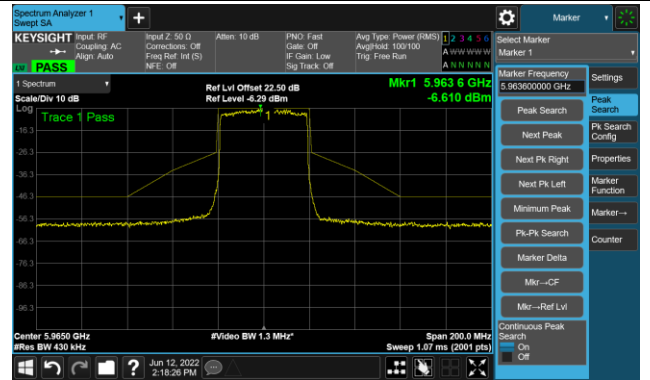

The Mask Data