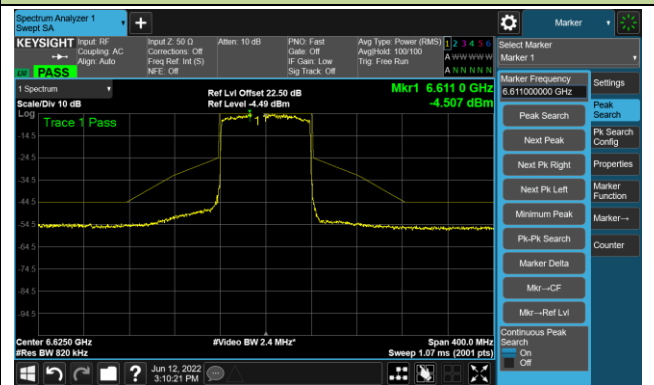

The Reference Level

The Mask Data

Channel 55 (6225MHz)

The Reference Level

The Mask Data

Channel 87 (6385MHz)

The Reference Level

The Mask Data

802.11ax-HE80 Ant 2

Channel 103 (6465MHz)

The Reference Level

The Mask Data

Channel 119 (6545MHz)

The Reference Level

The Mask Data

Channel 135 (6625MHz)

The Reference Level

The Mask Data

802.11ax-HE80 Ant 2

Channel 151 (6705MHz)

The Reference Level

The Mask Data

Channel 183 (6865MHz)

The Reference Level