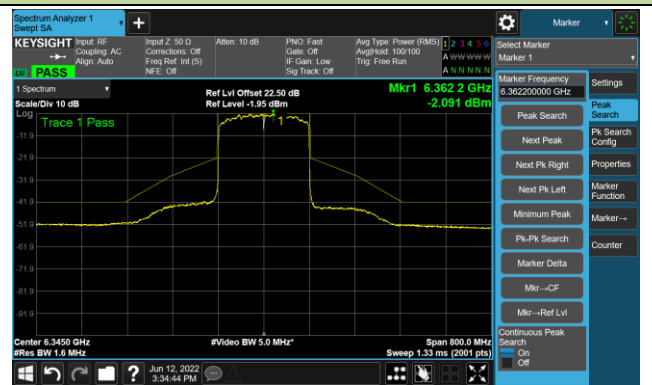

The Mask Data

802.11ax-HE80 Ant 2

Channel 199 (6945MHz)

The Reference Level

The Mask Data

Channel 215 (7025MHz)

The Reference Level

The Mask Data

802.11ax-HE160 Ant 2

Channel 15 (6025MHz)

The Reference Level

The Mask Data

Channel 47 (6185MHz)

The Reference Level

The Mask Data

Channel 79 (6345MHz)

The Reference Level

The Mask Data