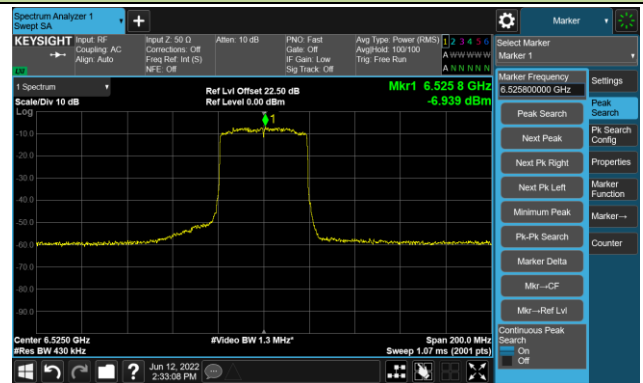

Channel 115 (6525MHz)

The Reference Level