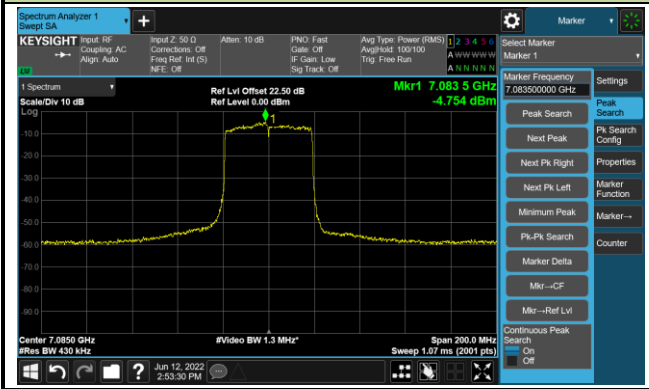

The Reference Level

The Mask Data

802.11ax-HE40 Ant 2

Channel 227 (7085MHz)

The Reference Level

The Mask Data

802.11ax-HE80 Ant 2

Channel 07 (5985MHz)

The Reference Level

The Mask Data

Channel 55 (6225MHz)

The Reference Level

The Mask Data

Channel 87 (6385MHz)

The Reference Level

The Mask Data