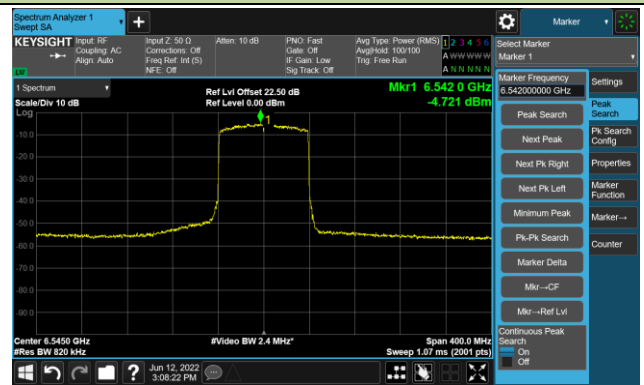

The Reference Level

The Mask Data

Channel 55 (6225MHz)

The Reference Level

The Mask Data

Channel 87 (6385MHz)

The Reference Level

The Mask Data

802.11ax-HE80 Ant 2

Channel 103 (6465MHz)

The Reference Level

The Mask Data

Channel 119 (6545MHz)

The Reference Level

The Mask Data

Channel 135 (6625MHz)

The Reference Level

The Mask Data

802.11ax-HE80 Ant 2

Channel 151 (6705MHz)

The Reference Level

The Mask Data

Channel 183 (6865MHz)

The Reference Level