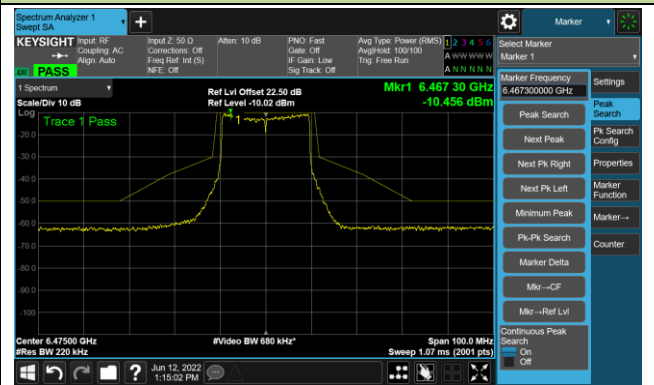

The Mask Data

Channel 49 (6195MHz)

The Reference Level

The Mask Data

Channel 93 (6415MHz)

The Reference Level

The Mask Data

802.11ax-HE20 Ant 3

Channel 97 (6435MHz)

The Reference Level

The Mask Data

Channel 105 (6475MHz)

The Reference Level

The Mask Data

Channel 113 (6515MHz)

The Reference Level

The Mask Data

802.11ax-HE20 Ant 3

Channel 117 (6535MHz)

The Reference Level

The Mask Data

Channel 153 (6715MHz)

The Reference Level

The Mask Data

Channel 181 (6855MHz)

The Reference Level

The Mask Data