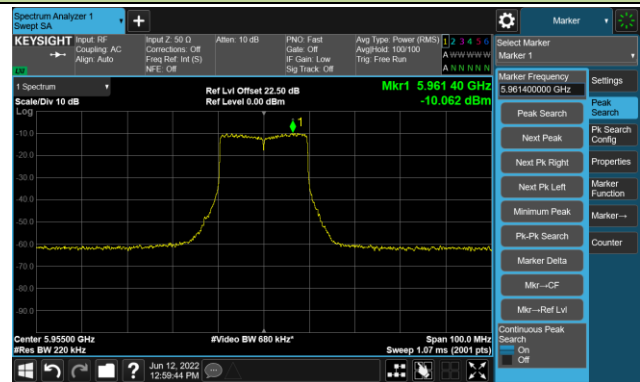

## The Reference Level

## The Mask Data

802.11ax-HE160 Ant 1

Channel 207 (6985MHz)

The Reference Level

The Mask Data

802.11ax-HE20 - Ant 2

Channel 01 (5955MHz)

The Reference Level

The Mask Data

Channel 49 (6195MHz)

The Reference Level

The Mask Data

Channel 93 (6415MHz)

The Reference Level

The Mask Data

802.11ax-HE20 Ant 2