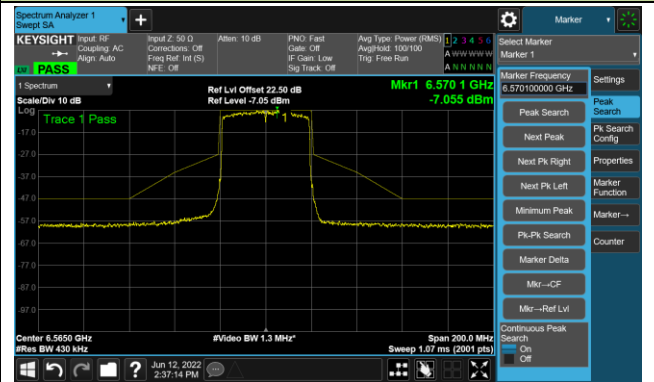

## The Mask Data

802.11ax-HE40 Ant 2

Channel 123 (6565MHz)

The Reference Level

The Mask Data

Channel 147 (6685MHz)

The Reference Level

The Mask Data