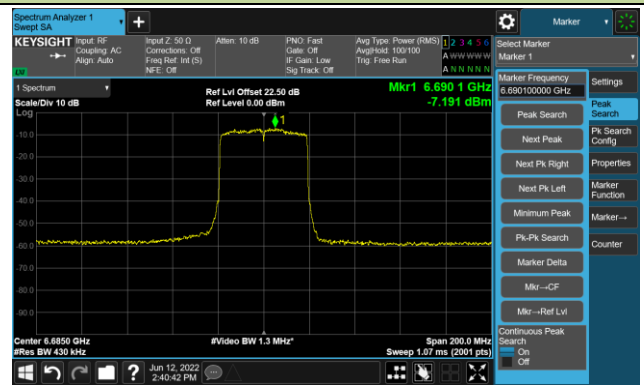

## The Mask Data

802.11ax-HE40 Ant 2

Channel 123 (6565MHz)

The Reference Level

The Mask Data

Channel 147 (6685MHz)

The Reference Level

The Mask Data

Channel 179 (6845MHz)

The Reference Level

The Mask Data