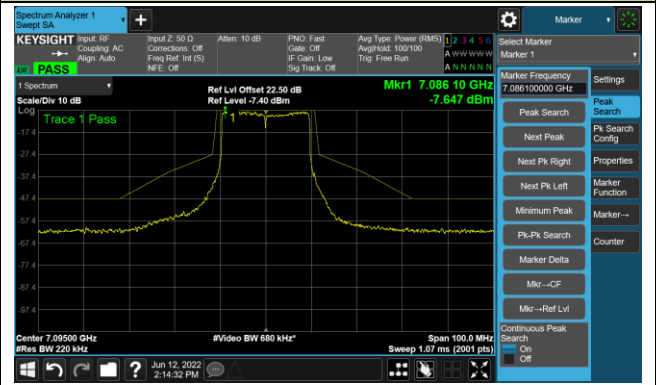

Channel 181 (6855MHz)

The Reference Level

The Mask Data

802.11ax-HE20 Ant 2

Channel 185 (6875MHz)

The Reference Level

The Mask Data

Channel 189 (6895MHz)

The Reference Level

The Mask Data

Channel 213 (7015MHz)

The Reference Level

The Mask Data

802.11ax-HE20 Ant 2

Channel 229 (7095MHz)

The Reference Level

The Mask Data