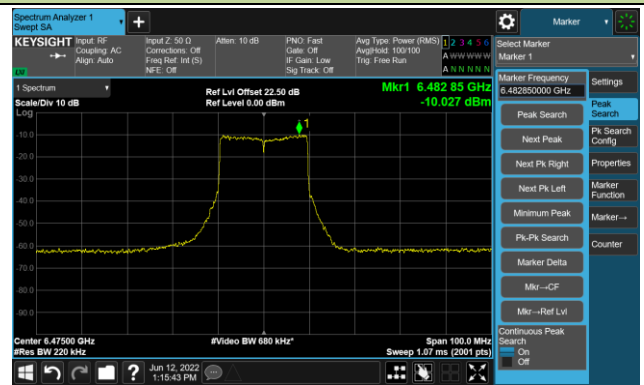

The Mask Data

Channel 49 (6195MHz)

The Reference Level

The Mask Data

Channel 93 (6415MHz)

The Reference Level

The Mask Data

802.11ax-HE20 Ant 2

Channel 97 (6435MHz)

The Reference Level

The Mask Data

Channel 105 (6475MHz)

The Reference Level

The Mask Data

Channel 113 (6515MHz)

The Reference Level

The Mask Data

802.11ax-HE20 Ant 2

Channel 117 (6535MHz)

The Reference Level

The Mask Data

Channel 153 (6715MHz)

The Reference Level

The Mask Data