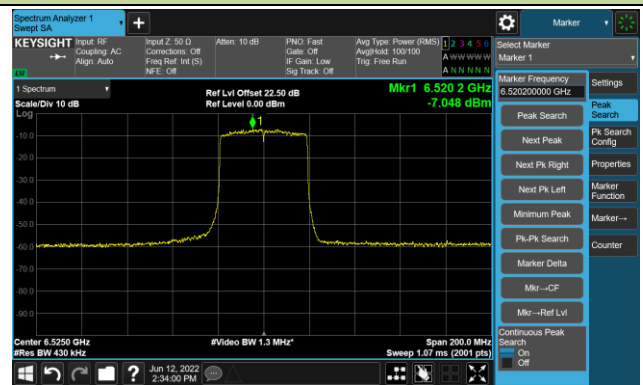

Channel 115 (6525MHz)

The Reference Level