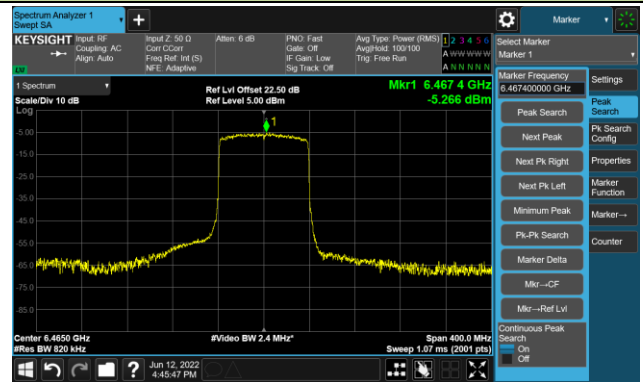

802.11ax-HE80 Ant 1

Channel 103 (6465MHz)

The Reference Level