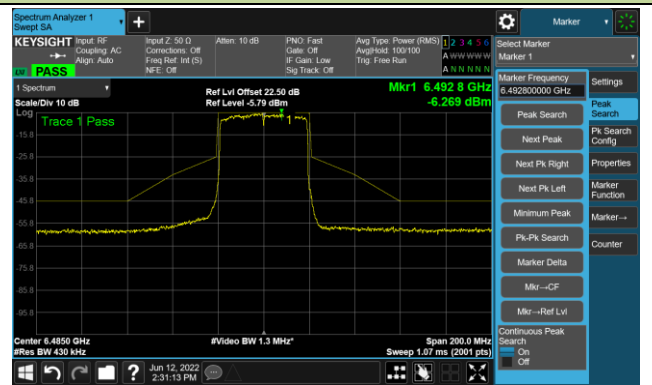

The Mask Data