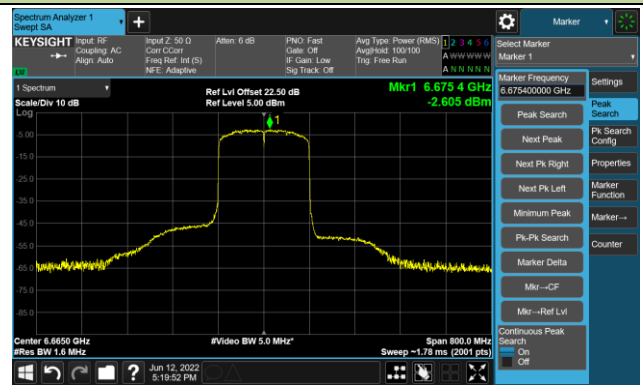

Channel 143 (6665MHz)

The Reference Level