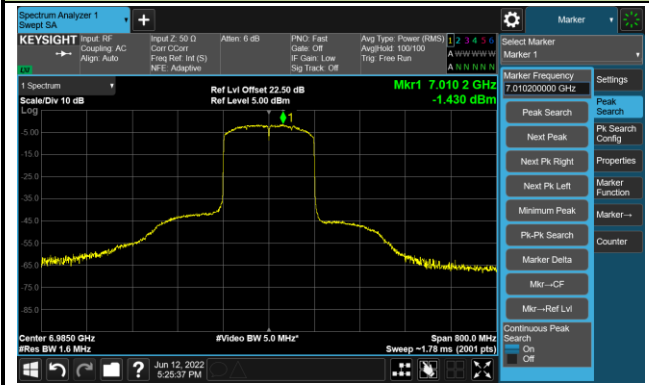

## The Reference Level

## The Mask Data

802.11ax-HE160 Ant 1

Channel 207 (6985MHz)

The Reference Level

The Mask Data

802.11ax-HE20 - Ant 2

Channel 01 (5955MHz)

The Reference Level