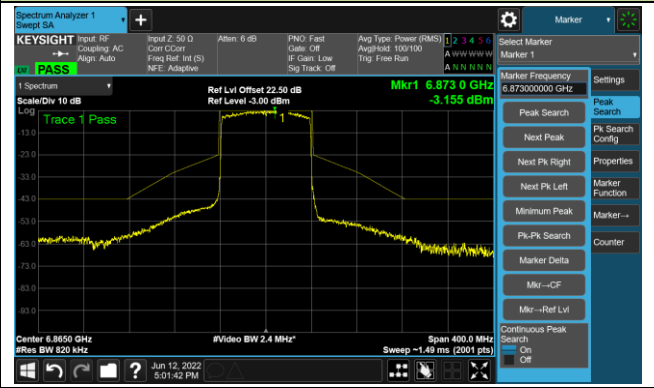

## The Reference Level

## The Mask Data

802.11ax-HE80 Ant 1

Channel 151 (6705MHz)

The Reference Level

The Mask Data

Channel 183 (6865MHz)

The Reference Level

The Mask Data

802.11ax-HE80 Ant 1

Channel 199 (6945MHz)

The Reference Level

The Mask Data

Channel 215 (7025MHz)

The Reference Level

The Mask Data