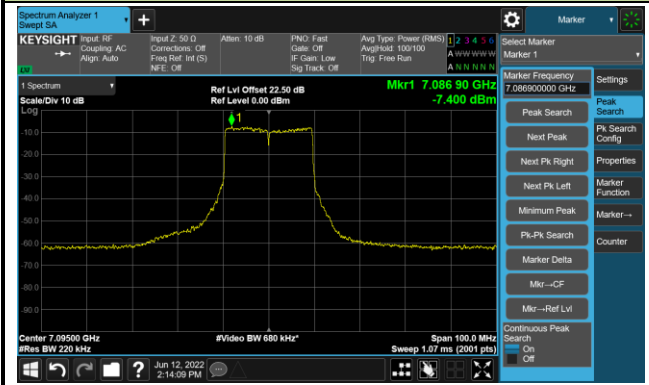

The Reference Level

The Mask Data

Channel 213 (7015MHz)

The Reference Level

The Mask Data

802.11ax-HE20 Ant 2

Channel 229 (7095MHz)

The Reference Level