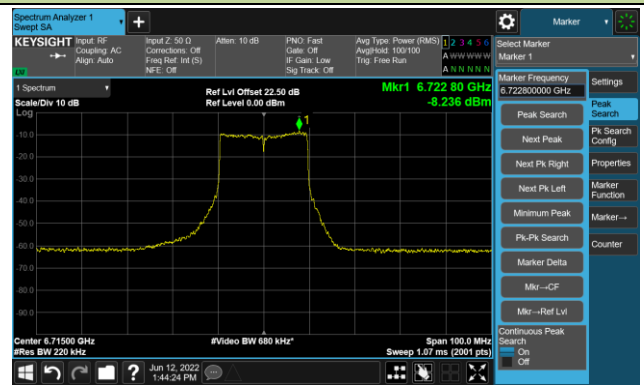

Channel 97 (6435MHz)

The Reference Level

The Mask Data

Channel 105 (6475MHz)

The Reference Level

The Mask Data

Channel 113 (6515MHz)

The Reference Level

The Mask Data

802.11ax-HE20 Ant 2

Channel 117 (6535MHz)

The Reference Level

The Mask Data

Channel 153 (6715MHz)

The Reference Level

The Mask Data

Channel 181 (6855MHz)

The Reference Level

The Mask Data

802.11ax-HE20 Ant 2

Channel 185 (6875MHz)

The Reference Level

The Mask Data

Channel 189 (6895MHz)