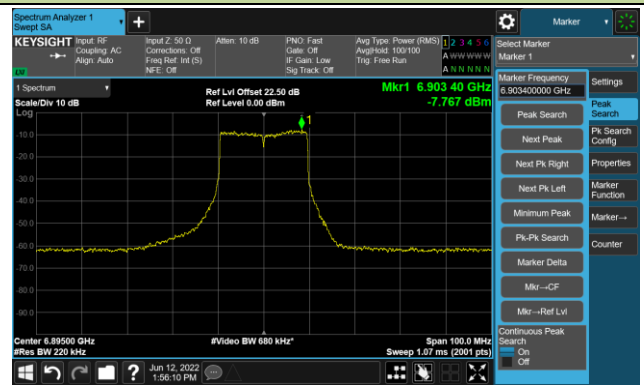

Channel 181 (6855MHz)

The Reference Level

The Mask Data

802.11ax-HE20 Ant 2

Channel 185 (6875MHz)

The Reference Level

The Mask Data

Channel 189 (6895MHz)

The Reference Level

The Mask Data

Channel 213 (7015MHz)

The Reference Level

The Mask Data

802.11ax-HE20 Ant 2

Channel 229 (7095MHz)

The Reference Level