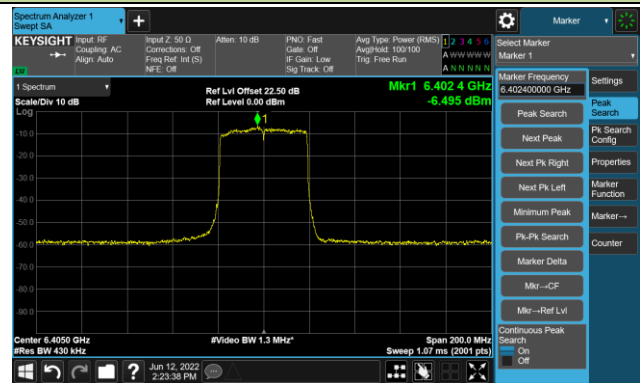

Channel 91 (6405MHz)

The Reference Level