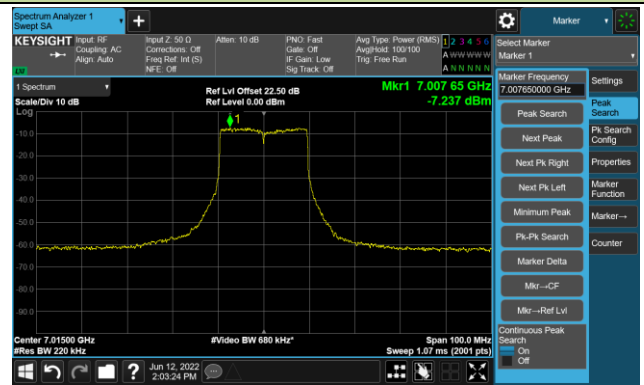

Channel 181 (6855MHz)

The Reference Level

The Mask Data

802.11ax-HE20 Ant 2

Channel 185 (6875MHz)

The Reference Level

The Mask Data

Channel 189 (6895MHz)

The Reference Level

The Mask Data

Channel 213 (7015MHz)

The Reference Level

The Mask Data

802.11ax-HE20 Ant 2

Channel 229 (7095MHz)

The Reference Level

The Mask Data