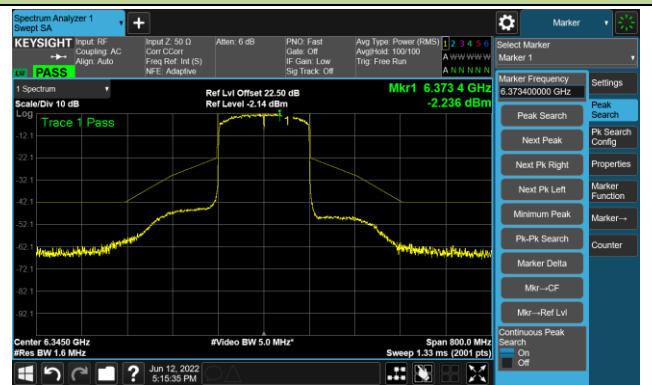

The Mask Data