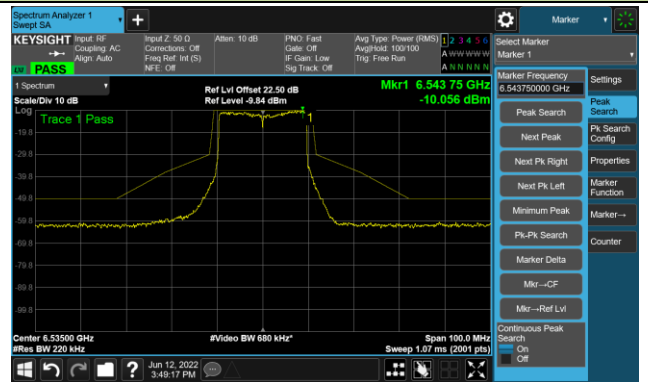

Channel 97 (6435MHz)

The Reference Level

The Mask Data

Channel 105 (6475MHz)

The Reference Level

The Mask Data

Channel 113 (6515MHz)

The Reference Level

The Mask Data

802.11ax-HE20 Ant 2

Channel 117 (6535MHz)

The Reference Level

The Mask Data

Channel 153 (6715MHz)

The Reference Level

The Mask Data

Channel 181 (6855MHz)

The Reference Level

The Mask Data

802.11ax-HE20 Ant 2

Channel 185 (6875MHz)

The Reference Level

The Mask Data

Channel 189 (6895MHz)