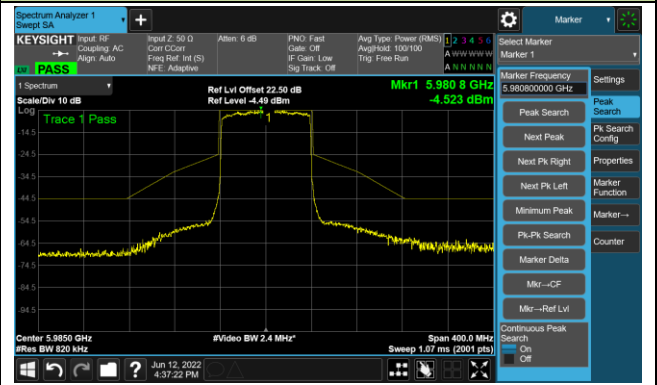

802.11ax-HE80 Ant 1

Channel 07 (5985MHz)

The Reference Level

The Mask Data

Channel 55 (6225MHz)

The Reference Level

The Mask Data

Channel 87 (6385MHz)

The Reference Level

The Mask Data