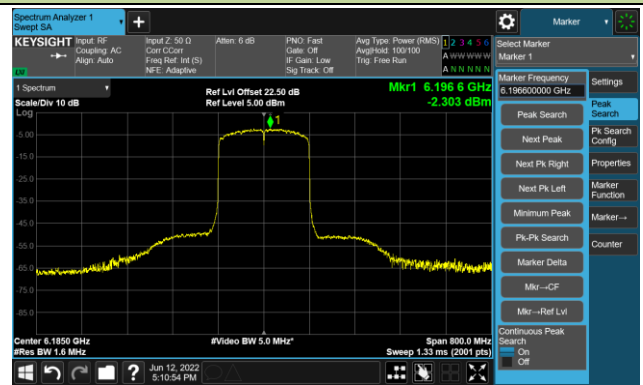

Channel 47 (6185MHz)

The Reference Level