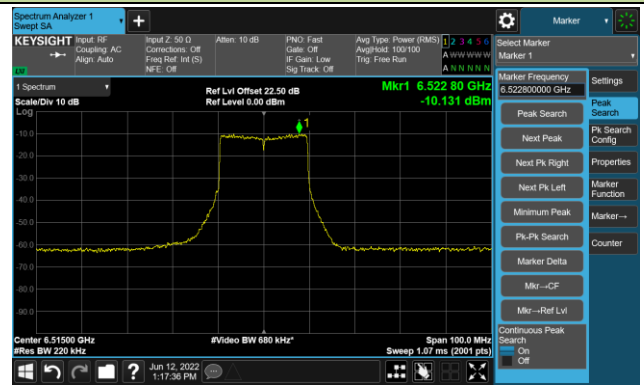

The Mask Data

Channel 49 (6195MHz)

The Reference Level

The Mask Data

Channel 93 (6415MHz)

The Reference Level

The Mask Data

802.11ax-HE20 Ant 2

Channel 97 (6435MHz)

The Reference Level

The Mask Data

Channel 105 (6475MHz)

The Reference Level

The Mask Data

Channel 113 (6515MHz)

The Reference Level

The Mask Data

802.11ax-HE20 Ant 2

Channel 117 (6535MHz)

The Reference Level

The Mask Data

Channel 153 (6715MHz)

The Reference Level

The Mask Data