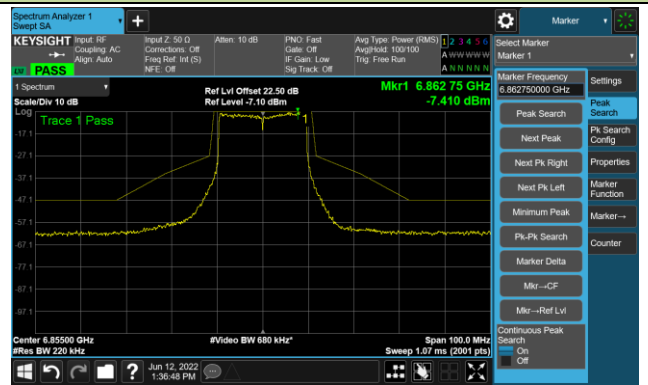

Channel 97 (6435MHz)

The Reference Level

The Mask Data

Channel 105 (6475MHz)

The Reference Level

The Mask Data

Channel 113 (6515MHz)

The Reference Level

The Mask Data

802.11ax-HE20 Ant 2

Channel 117 (6535MHz)

The Reference Level

The Mask Data

Channel 153 (6715MHz)

The Reference Level

The Mask Data

Channel 181 (6855MHz)

The Reference Level

The Mask Data

802.11ax-HE20 Ant 2

Channel 185 (6875MHz)

The Reference Level

The Mask Data

Channel 189 (6895MHz)