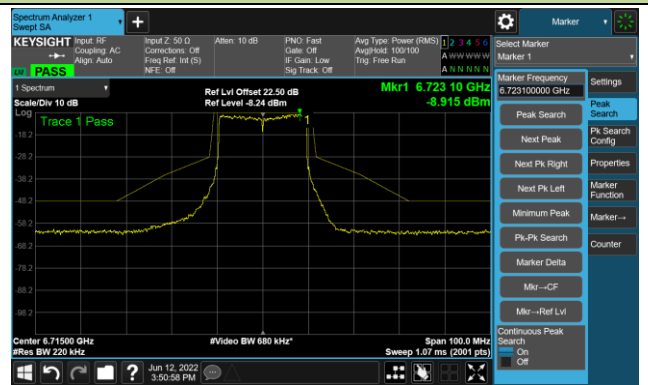

Channel 97 (6435MHz)

The Reference Level

The Mask Data

Channel 105 (6475MHz)

The Reference Level

The Mask Data

Channel 113 (6515MHz)

The Reference Level

The Mask Data

802.11ax-HE20 Ant 2

Channel 117 (6535MHz)

The Reference Level

The Mask Data

Channel 153 (6715MHz)

The Reference Level

The Mask Data

Channel 181 (6855MHz)

The Reference Level

The Mask Data

802.11ax-HE20 Ant 2

Channel 185 (6875MHz)

The Reference Level

The Mask Data

Channel 189 (6895MHz)