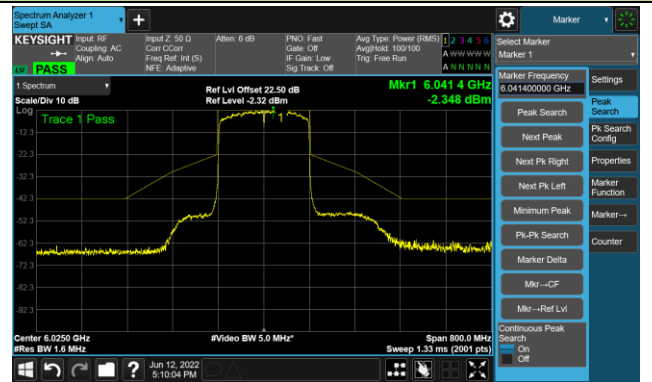

The Mask Data