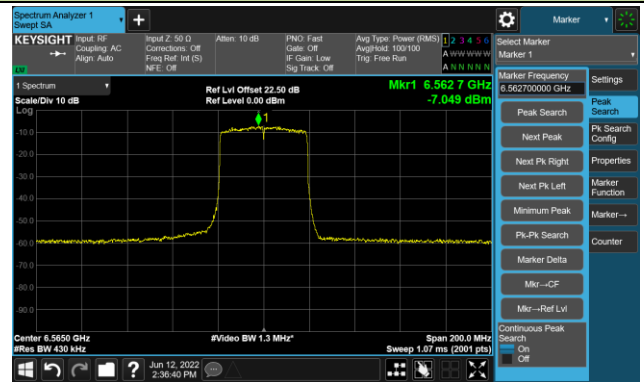

## Channel 115 (6525MHz)

## The Reference Level

## The Mask Data

802.11ax-HE40 Ant 2

Channel 123 (6565MHz)

The Reference Level

The Mask Data

Channel 147 (6685MHz)

The Reference Level

The Mask Data