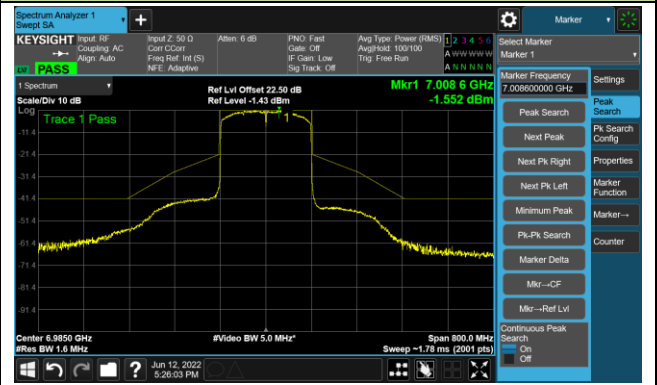

## The Reference Level

## The Mask Data

802.11ax-HE160 Ant 1

Channel 207 (6985MHz)

The Reference Level

The Mask Data

802.11ax-HE20 - Ant 2

Channel 01 (5955MHz)

The Reference Level

The Mask Data

Channel 49 (6195MHz)

The Reference Level

The Mask Data

Channel 93 (6415MHz)

The Reference Level

The Mask Data

802.11ax-HE20 Ant 2

Channel 97 (6435MHz)

The Reference Level

The Mask Data

Channel 105 (6475MHz)

The Reference Level

The Mask Data

Channel 113 (6515MHz)

The Reference Level