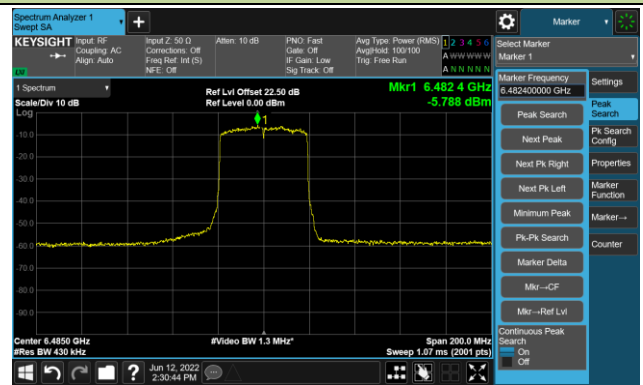

Channel 107 (6485MHz)

The Reference Level