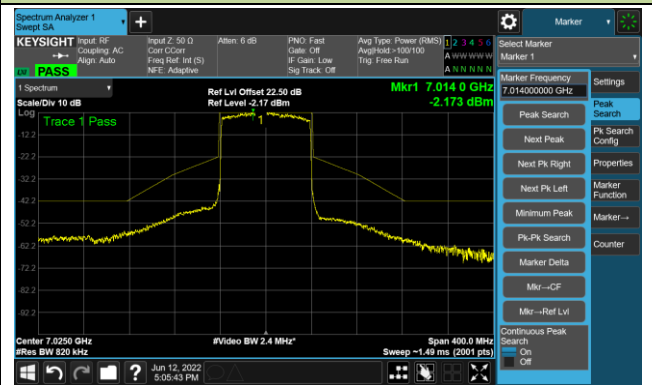

## The Mask Data

802.11ax-HE80 Ant 1

Channel 151 (6705MHz)

The Reference Level

The Mask Data

Channel 183 (6865MHz)

The Reference Level

The Mask Data

802.11ax-HE80 Ant 1

Channel 199 (6945MHz)

The Reference Level

The Mask Data

Channel 215 (7025MHz)

The Reference Level

The Mask Data

## 802.11ax-HE160 Ant 1

## Channel 15 (6025MHz)