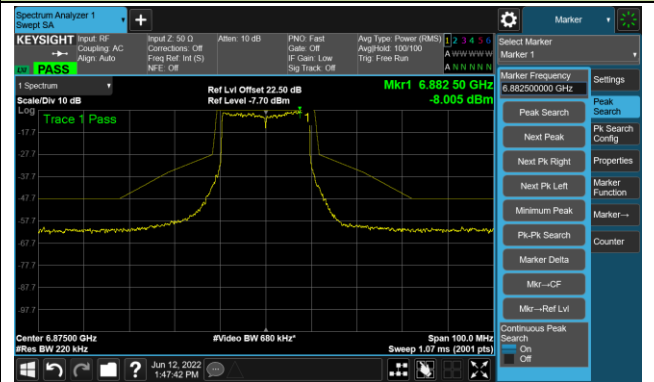

The Mask Data

802.11ax-HE20 Ant 2

Channel 117 (6535MHz)

The Reference Level

The Mask Data

Channel 153 (6715MHz)

The Reference Level

The Mask Data

Channel 181 (6855MHz)

The Reference Level

The Mask Data

802.11ax-HE20 Ant 2

Channel 185 (6875MHz)

The Reference Level

The Mask Data

Channel 189 (6895MHz)

The Reference Level

The Mask Data

Channel 213 (7015MHz)

The Reference Level

The Mask Data

802.11ax-HE20 Ant 2

Channel 229 (7095MHz)

The Reference Level