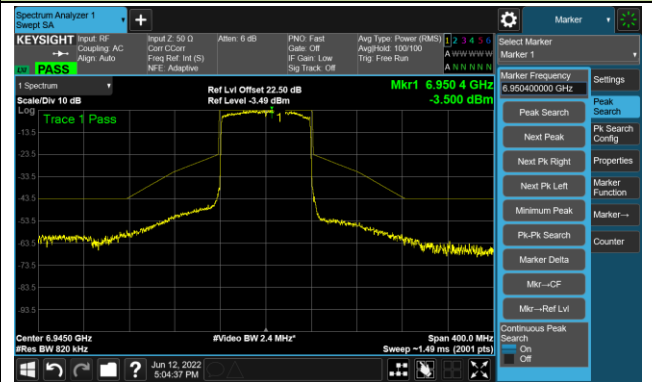

## The Reference Level

## The Mask Data

802.11ax-HE80 Ant 1

Channel 151 (6705MHz)

The Reference Level

The Mask Data

Channel 183 (6865MHz)

The Reference Level

The Mask Data

802.11ax-HE80 Ant 1

Channel 199 (6945MHz)

The Reference Level

The Mask Data

Channel 215 (7025MHz)

The Reference Level

The Mask Data