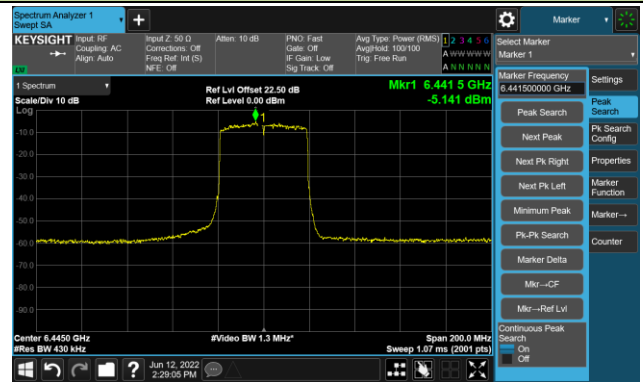

802.11ax-HE40 Ant 2

Channel 99 (6445MHz)

The Reference Level