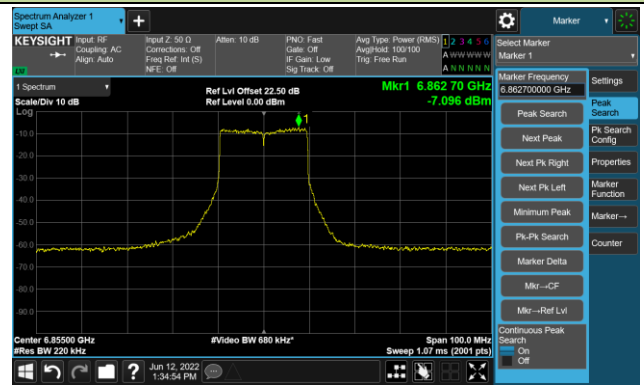

Channel 97 (6435MHz)

The Reference Level

The Mask Data

Channel 105 (6475MHz)

The Reference Level

The Mask Data

Channel 113 (6515MHz)

The Reference Level

The Mask Data

802.11ax-HE20 Ant 2

Channel 117 (6535MHz)

The Reference Level

The Mask Data

Channel 153 (6715MHz)

The Reference Level

The Mask Data

Channel 181 (6855MHz)

The Reference Level

The Mask Data

802.11ax-HE20 Ant 2

Channel 185 (6875MHz)

The Reference Level

The Mask Data

Channel 189 (6895MHz)