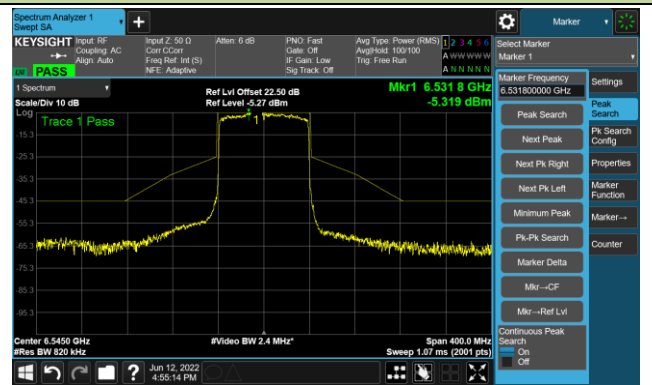

The Mask Data