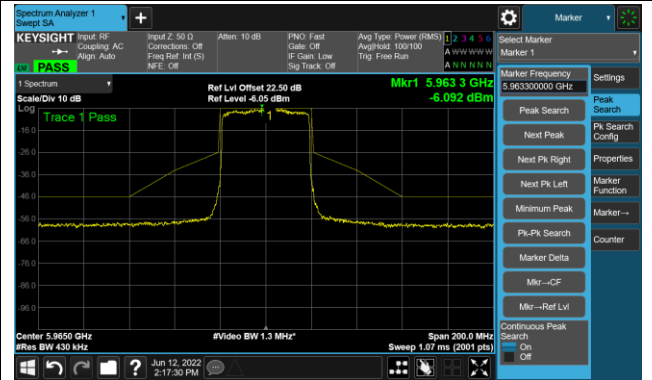

The Mask Data