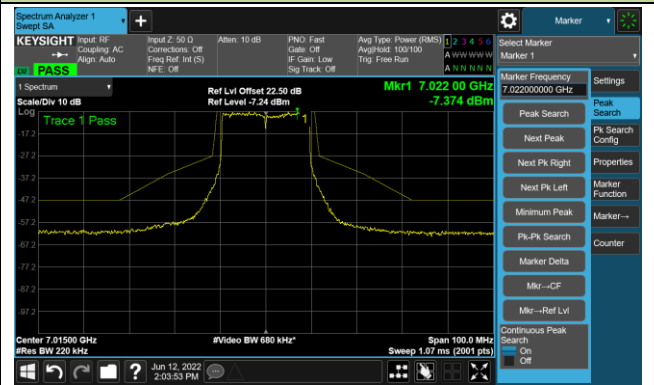

Channel 181 (6855MHz)

The Reference Level

The Mask Data

802.11ax-HE20 Ant 2

Channel 185 (6875MHz)

The Reference Level

The Mask Data

Channel 189 (6895MHz)

The Reference Level

The Mask Data

Channel 213 (7015MHz)

The Reference Level

The Mask Data

802.11ax-HE20 Ant 2

Channel 229 (7095MHz)

The Reference Level

The Mask Data