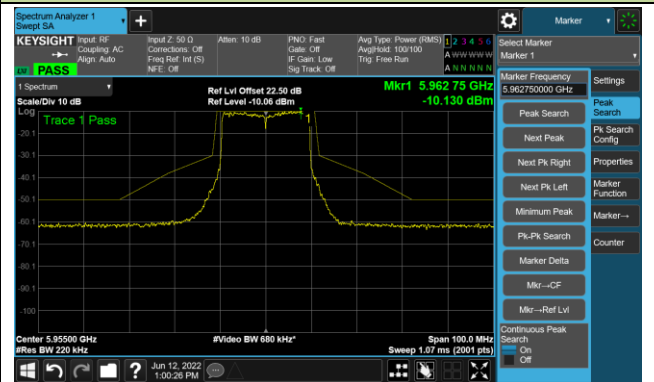

## The Reference Level

## The Mask Data

802.11ax-HE160 Ant 1

Channel 207 (6985MHz)

The Reference Level

The Mask Data

802.11ax-HE20 - Ant 2

Channel 01 (5955MHz)

The Reference Level

The Mask Data

Channel 49 (6195MHz)

The Reference Level

The Mask Data

Channel 93 (6415MHz)

The Reference Level

The Mask Data

802.11ax-HE20 Ant 2