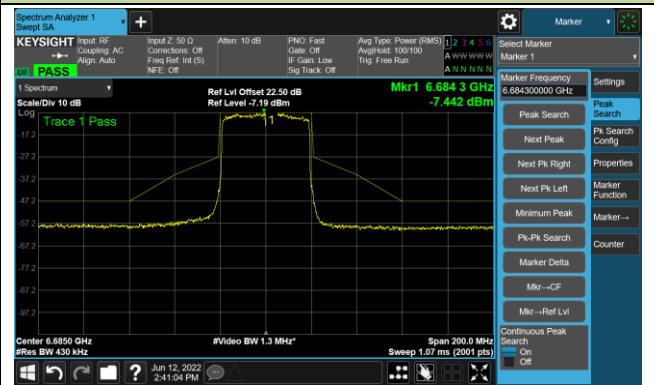

## The Mask Data

802.11ax-HE40 Ant 2

Channel 123 (6565MHz)

The Reference Level

The Mask Data

Channel 147 (6685MHz)

The Reference Level

The Mask Data

Channel 179 (6845MHz)

The Reference Level

The Mask Data