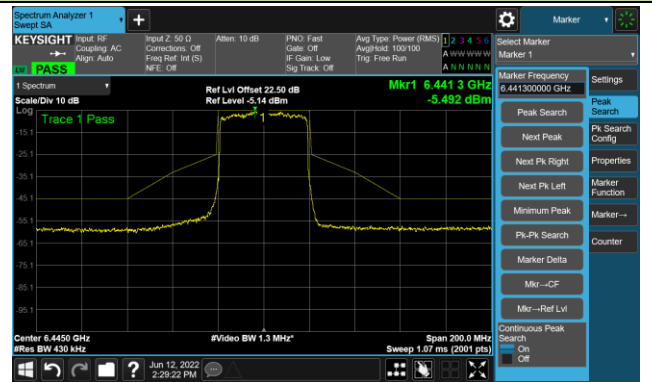

The Mask Data