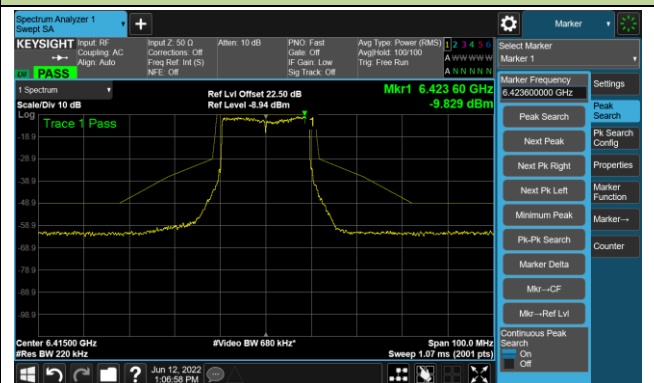

## The Mask Data

802.11ax-HE160 Ant 1

Channel 207 (6985MHz)

The Reference Level

The Mask Data

802.11ax-HE20 - Ant 2

Channel 01 (5955MHz)

The Reference Level

The Mask Data

Channel 49 (6195MHz)

The Reference Level

The Mask Data

Channel 93 (6415MHz)

The Reference Level

The Mask Data

802.11ax-HE20 Ant 2

Channel 97 (6435MHz)

The Reference Level

The Mask Data

Channel 105 (6475MHz)

The Reference Level

The Mask Data

Channel 113 (6515MHz)

The Reference Level