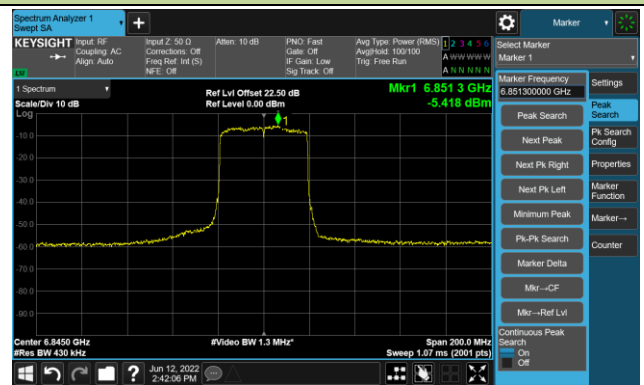

## The Mask Data

802.11ax-HE40 Ant 2

Channel 123 (6565MHz)

The Reference Level

The Mask Data

Channel 147 (6685MHz)

The Reference Level

The Mask Data

Channel 179 (6845MHz)

The Reference Level

The Mask Data