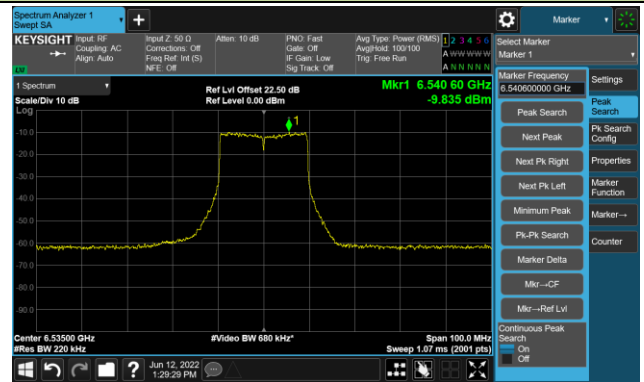

The Mask Data

Channel 49 (6195MHz)

The Reference Level

The Mask Data

Channel 93 (6415MHz)

The Reference Level

The Mask Data

802.11ax-HE20 Ant 2

Channel 97 (6435MHz)

The Reference Level

The Mask Data

Channel 105 (6475MHz)

The Reference Level

The Mask Data

Channel 113 (6515MHz)

The Reference Level

The Mask Data

802.11ax-HE20 Ant 2

Channel 117 (6535MHz)

The Reference Level

The Mask Data

Channel 153 (6715MHz)

The Reference Level

The Mask Data