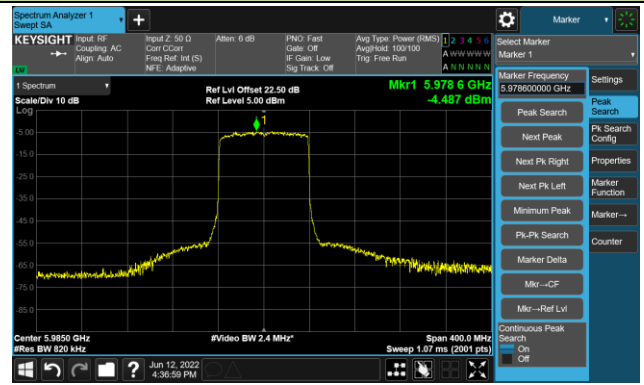

802.11ax-HE80 Ant 1

Channel 07 (5985MHz)

The Reference Level

The Mask Data

Channel 55 (6225MHz)

The Reference Level

The Mask Data

Channel 87 (6385MHz)