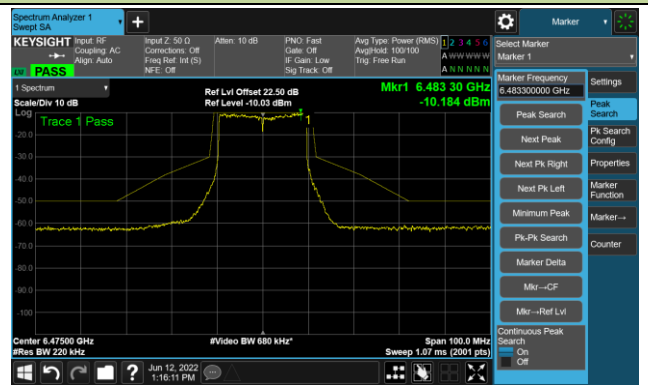

The Mask Data

Channel 49 (6195MHz)

The Reference Level

The Mask Data

Channel 93 (6415MHz)

The Reference Level

The Mask Data

802.11ax-HE20 Ant 2

Channel 97 (6435MHz)

The Reference Level

The Mask Data

Channel 105 (6475MHz)

The Reference Level

The Mask Data

Channel 113 (6515MHz)

The Reference Level

The Mask Data

802.11ax-HE20 Ant 2

Channel 117 (6535MHz)

The Reference Level

The Mask Data

Channel 153 (6715MHz)

The Reference Level

The Mask Data