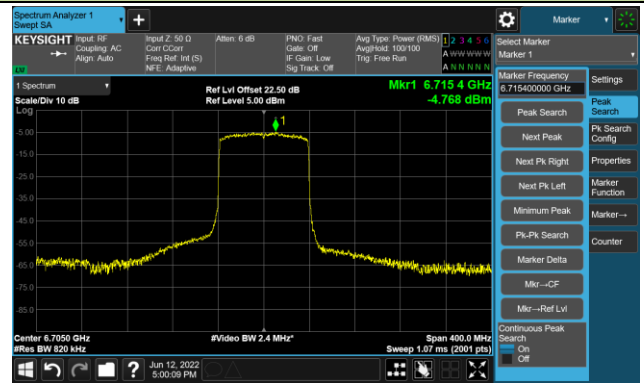

## Channel 135 (6625MHz)

## The Reference Level

## The Mask Data

802.11ax-HE80 Ant 1

Channel 151 (6705MHz)

The Reference Level

The Mask Data

Channel 183 (6865MHz)

The Reference Level

The Mask Data