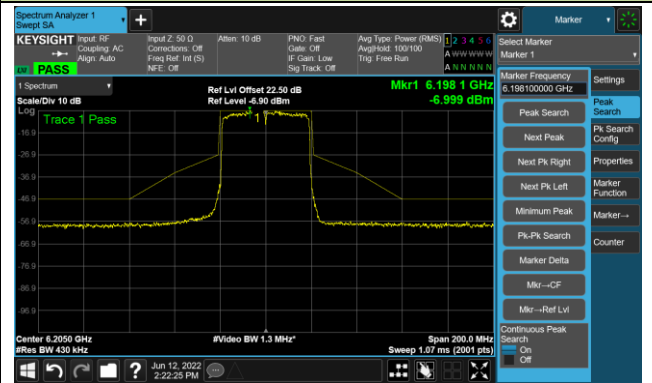

The Mask Data