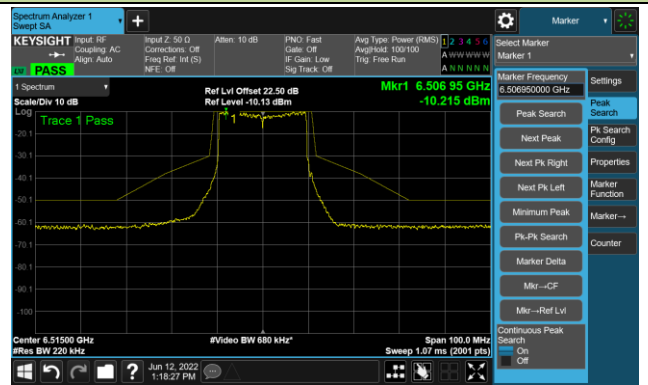

The Mask Data

Channel 49 (6195MHz)

The Reference Level

The Mask Data

Channel 93 (6415MHz)

The Reference Level

The Mask Data

802.11ax-HE20 Ant 2

Channel 97 (6435MHz)

The Reference Level

The Mask Data

Channel 105 (6475MHz)

The Reference Level

The Mask Data

Channel 113 (6515MHz)

The Reference Level

The Mask Data

802.11ax-HE20 Ant 2

Channel 117 (6535MHz)

The Reference Level

The Mask Data

Channel 153 (6715MHz)

The Reference Level

The Mask Data