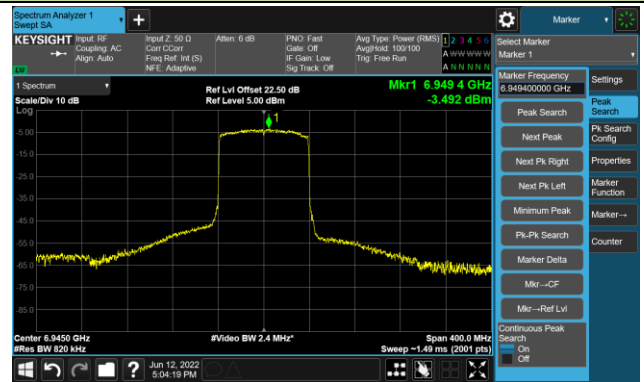

## The Reference Level

## The Mask Data

802.11ax-HE80 Ant 1

Channel 151 (6705MHz)

The Reference Level

The Mask Data

Channel 183 (6865MHz)

The Reference Level

The Mask Data

802.11ax-HE80 Ant 1

Channel 199 (6945MHz)

The Reference Level

The Mask Data

Channel 215 (7025MHz)

The Reference Level

The Mask Data