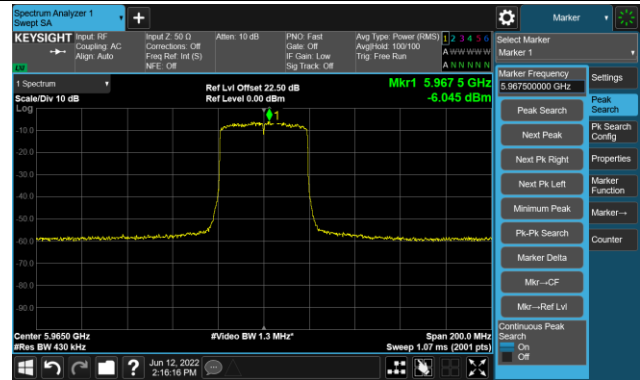

802.11ax-HE40 Ant 2

Channel 03 (5965MHz)

The Reference Level