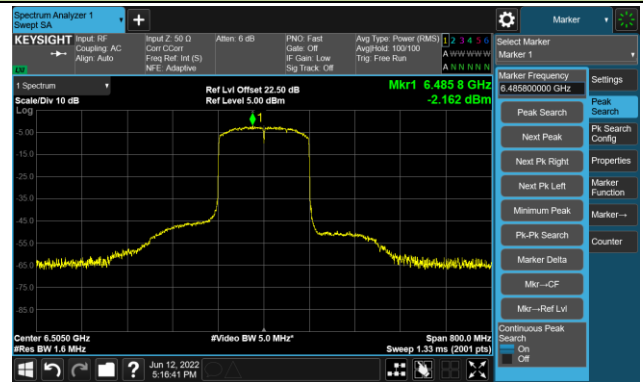

802.11ax-HE160 Ant 1

Channel 111 (6505MHz)

The Reference Level