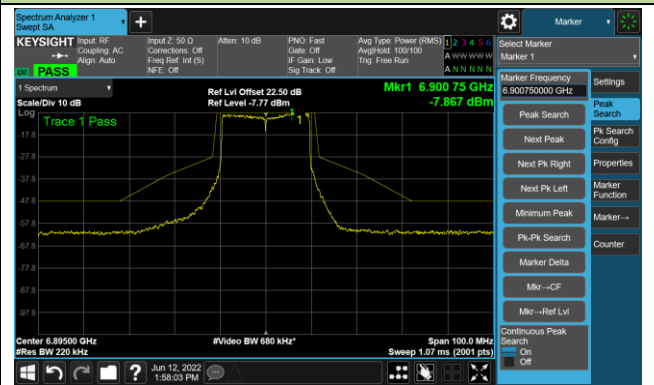

The Mask Data

802.11ax-HE20 Ant 2

Channel 117 (6535MHz)

The Reference Level

The Mask Data

Channel 153 (6715MHz)

The Reference Level

The Mask Data

Channel 181 (6855MHz)

The Reference Level

The Mask Data

802.11ax-HE20 Ant 2

Channel 185 (6875MHz)

The Reference Level

The Mask Data

Channel 189 (6895MHz)

The Reference Level

The Mask Data

Channel 213 (7015MHz)

The Reference Level

The Mask Data

802.11ax-HE20 Ant 2

Channel 229 (7095MHz)

The Reference Level