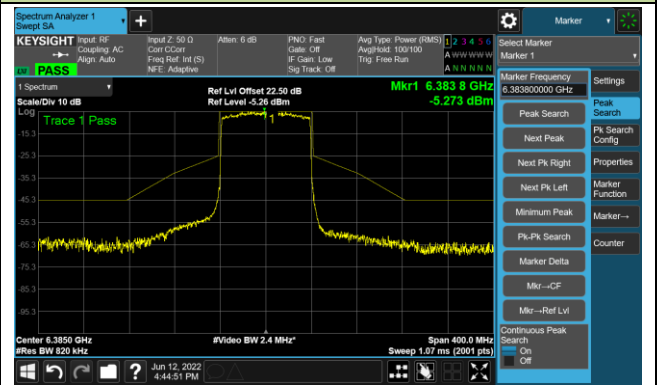

802.11ax-HE80 Ant 1

Channel 07 (5985MHz)

The Reference Level

The Mask Data

Channel 55 (6225MHz)

The Reference Level

The Mask Data

Channel 87 (6385MHz)

The Reference Level

The Mask Data