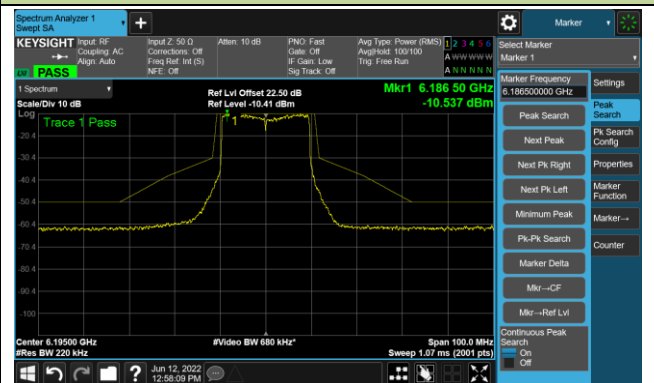

## The Mask Data

802.11ax-HE160 Ant 1

Channel 207 (6985MHz)

The Reference Level

The Mask Data

802.11ax-HE20 - Ant 2

Channel 01 (5955MHz)

The Reference Level

The Mask Data

Channel 49 (6195MHz)

The Reference Level

The Mask Data

Channel 93 (6415MHz)

The Reference Level

The Mask Data

802.11ax-HE20 Ant 2

Channel 97 (6435MHz)

The Reference Level

The Mask Data

Channel 105 (6475MHz)

The Reference Level

The Mask Data

Channel 113 (6515MHz)

The Reference Level