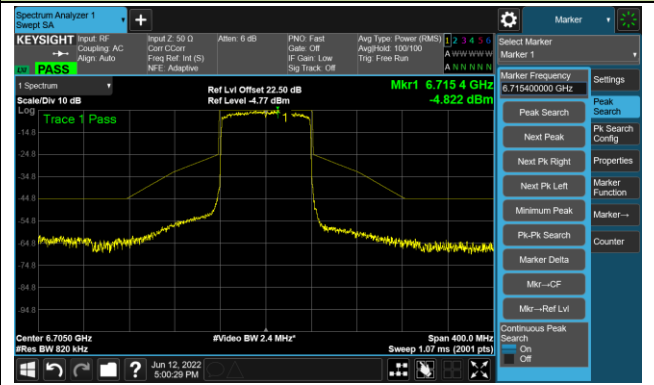

## The Reference Level

## The Mask Data

802.11ax-HE80 Ant 1

Channel 151 (6705MHz)

The Reference Level

The Mask Data

Channel 183 (6865MHz)

The Reference Level

The Mask Data

802.11ax-HE80 Ant 1

Channel 199 (6945MHz)

The Reference Level

The Mask Data

Channel 215 (7025MHz)

The Reference Level

The Mask Data