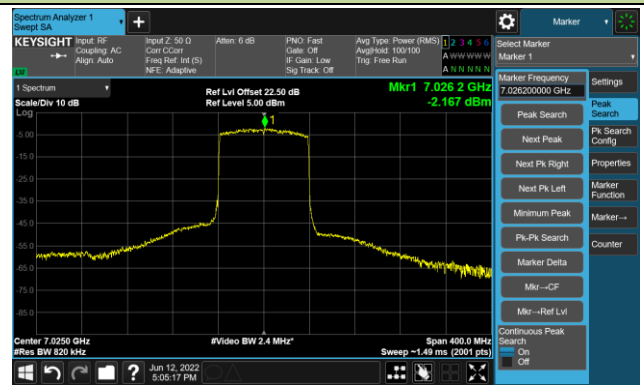

## The Reference Level

## The Mask Data

802.11ax-HE80 Ant 1

Channel 151 (6705MHz)

The Reference Level

The Mask Data

Channel 183 (6865MHz)

The Reference Level

The Mask Data

802.11ax-HE80 Ant 1

Channel 199 (6945MHz)

The Reference Level

The Mask Data

Channel 215 (7025MHz)

The Reference Level

The Mask Data

## Channel 15 (6025MHz)