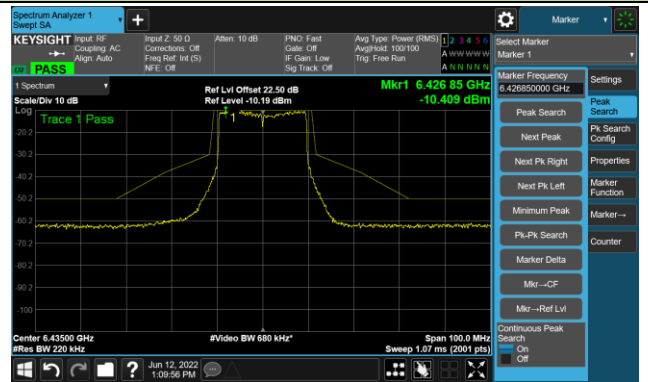

## The Mask Data

802.11ax-HE160 Ant 1

Channel 207 (6985MHz)

The Reference Level

The Mask Data

802.11ax-HE20 - Ant 2

Channel 01 (5955MHz)

The Reference Level

The Mask Data

Channel 49 (6195MHz)

The Reference Level

The Mask Data

Channel 93 (6415MHz)

The Reference Level

The Mask Data

802.11ax-HE20 Ant 2

Channel 97 (6435MHz)

The Reference Level

The Mask Data

Channel 105 (6475MHz)

The Reference Level

The Mask Data

Channel 113 (6515MHz)

The Reference Level