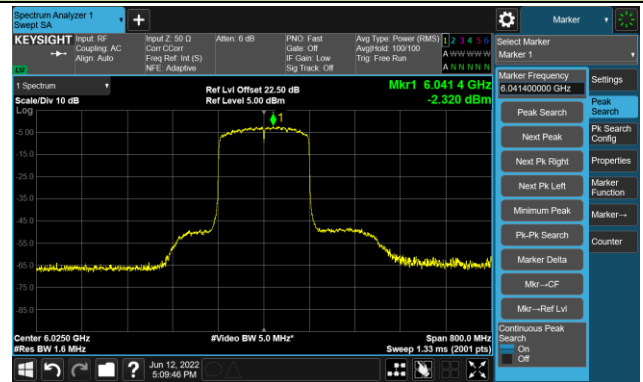

802.11ax-HE160 Ant 1

Channel 15 (6025MHz)

The Reference Level