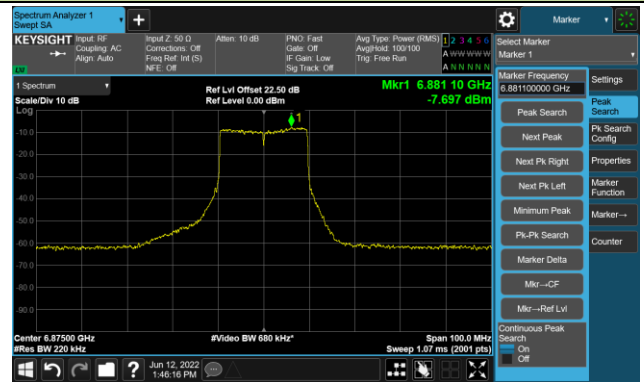

The Mask Data

802.11ax-HE20 Ant 2

Channel 117 (6535MHz)

The Reference Level

The Mask Data

Channel 153 (6715MHz)

The Reference Level

The Mask Data

Channel 181 (6855MHz)

The Reference Level

The Mask Data

802.11ax-HE20 Ant 2

Channel 185 (6875MHz)

The Reference Level

The Mask Data

Channel 189 (6895MHz)

The Reference Level

The Mask Data

Channel 213 (7015MHz)

The Reference Level

The Mask Data

802.11ax-HE20 Ant 2

Channel 229 (7095MHz)

The Reference Level