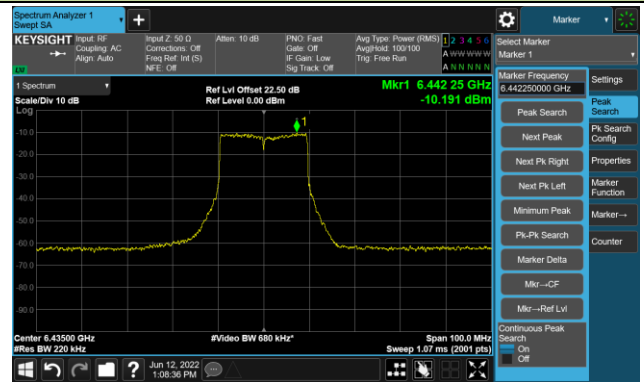

## The Mask Data

802.11ax-HE160 Ant 1

Channel 207 (6985MHz)

The Reference Level

The Mask Data

802.11ax-HE20 - Ant 2

Channel 01 (5955MHz)

The Reference Level

The Mask Data

Channel 49 (6195MHz)

The Reference Level

The Mask Data

Channel 93 (6415MHz)

The Reference Level

The Mask Data

802.11ax-HE20 Ant 2

Channel 97 (6435MHz)

The Reference Level

The Mask Data

Channel 105 (6475MHz)

The Reference Level

The Mask Data

Channel 113 (6515MHz)

The Reference Level