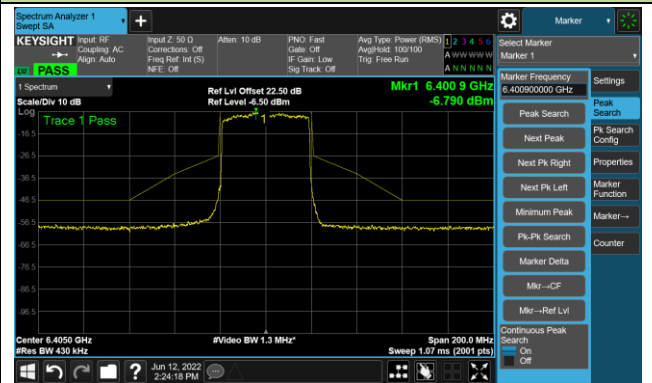

The Mask Data