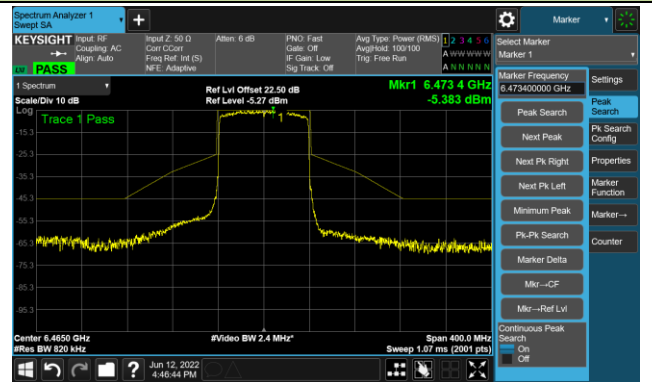

The Mask Data