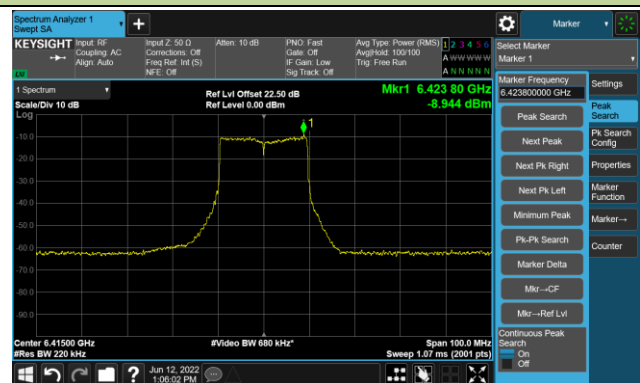

## The Mask Data

802.11ax-HE160 Ant 1

Channel 207 (6985MHz)

The Reference Level

The Mask Data

802.11ax-HE20 - Ant 2

Channel 01 (5955MHz)

The Reference Level

The Mask Data

Channel 49 (6195MHz)

The Reference Level

The Mask Data

Channel 93 (6415MHz)

The Reference Level

The Mask Data

802.11ax-HE20 Ant 2

Channel 97 (6435MHz)

The Reference Level

The Mask Data

Channel 105 (6475MHz)

The Reference Level

The Mask Data

Channel 113 (6515MHz)

The Reference Level