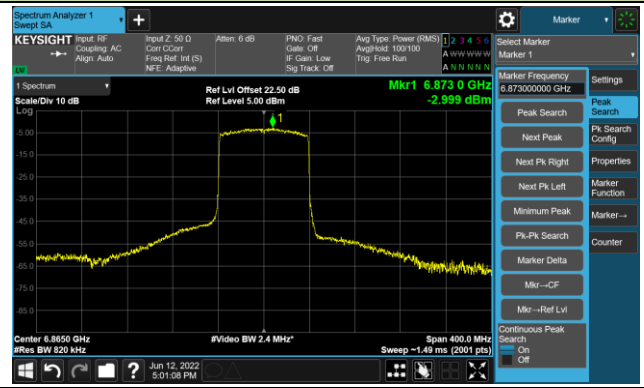

## The Reference Level

## The Mask Data

802.11ax-HE80 Ant 1

Channel 151 (6705MHz)

The Reference Level

The Mask Data

Channel 183 (6865MHz)

The Reference Level

The Mask Data

802.11ax-HE80 Ant 1

Channel 199 (6945MHz)

The Reference Level

The Mask Data

Channel 215 (7025MHz)

The Reference Level

The Mask Data