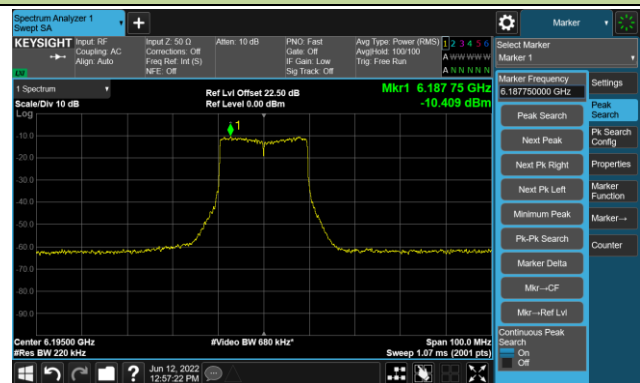

## The Reference Level

## The Mask Data

802.11ax-HE160 Ant 1

Channel 207 (6985MHz)

The Reference Level

The Mask Data

802.11ax-HE20 - Ant 2

Channel 01 (5955MHz)

The Reference Level

The Mask Data

Channel 49 (6195MHz)

The Reference Level

The Mask Data

Channel 93 (6415MHz)

The Reference Level

The Mask Data

802.11ax-HE20 Ant 2