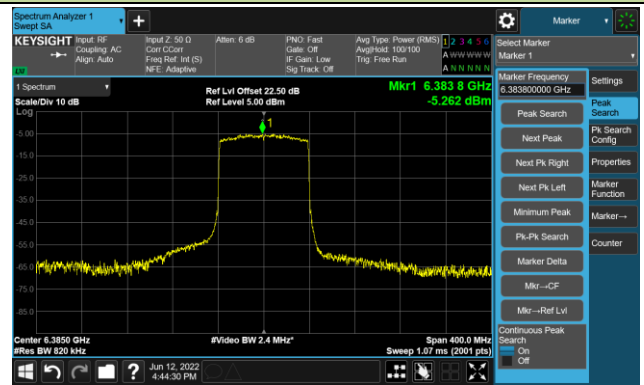

Channel 87 (6385MHz)

The Reference Level