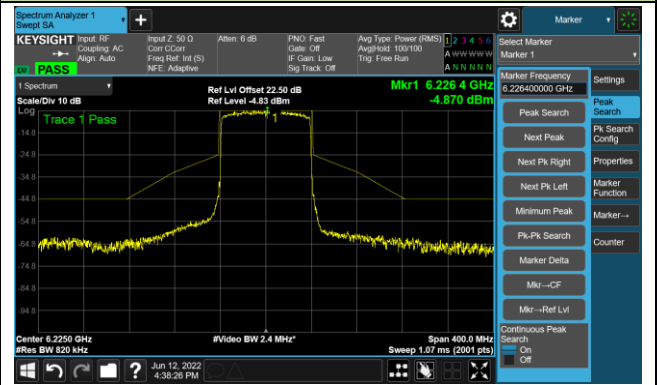

802.11ax-HE80 Ant 1

Channel 07 (5985MHz)

The Reference Level

The Mask Data

Channel 55 (6225MHz)

The Reference Level

The Mask Data

Channel 87 (6385MHz)

The Reference Level

The Mask Data