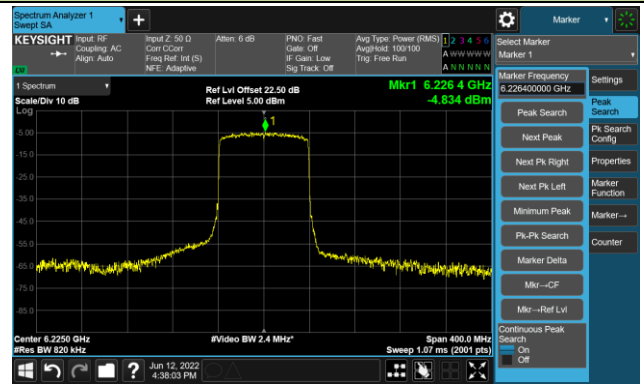

802.11ax-HE80 Ant 1

Channel 07 (5985MHz)

The Reference Level

The Mask Data

Channel 55 (6225MHz)

The Reference Level

The Mask Data

Channel 87 (6385MHz)