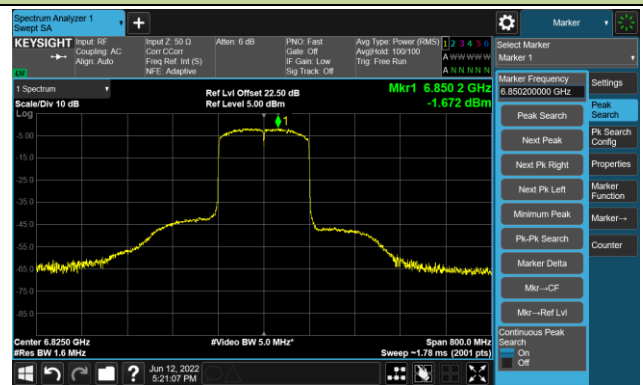

Channel 175 (6825MHz)

The Reference Level