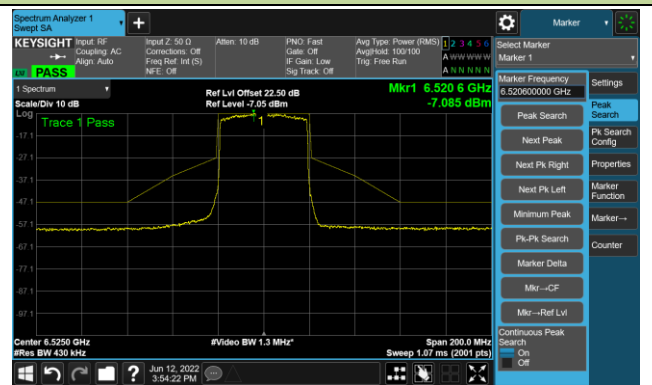

The Mask Data