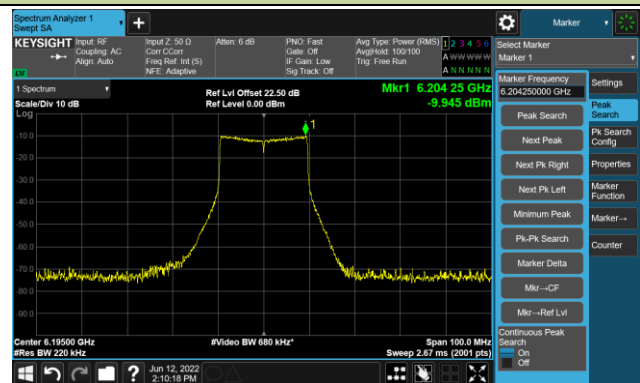

Channel 01 (5955MHz)

The Reference Level

The Mask Data

Channel 49 (6195MHz)

The Reference Level

The Mask Data

Channel 93 (6415MHz)

The Reference Level