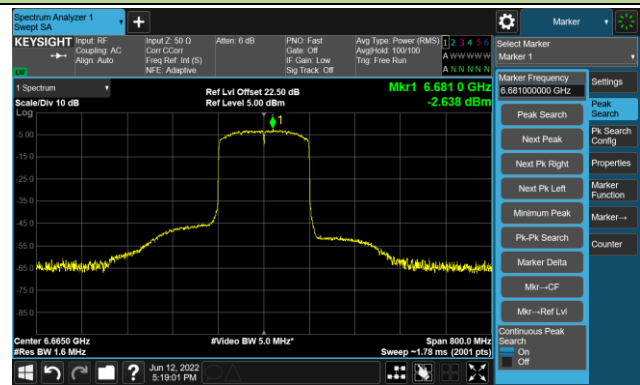

## The Reference Level

## The Mask Data

802.11ax-HE160 Ant 0

Channel 111 (6505MHz)

The Reference Level

The Mask Data

Channel 143 (6665MHz)

The Reference Level

The Mask Data

Channel 175 (6825MHz)

The Reference Level

The Mask Data

802.11ax-HE160 Ant 0

Channel 207 (6985MHz)

The Reference Level

The Mask Data

802.11ax-HE20 - Ant 1