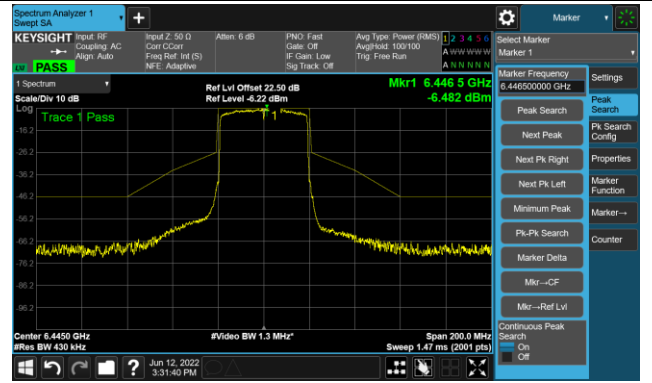

The Mask Data