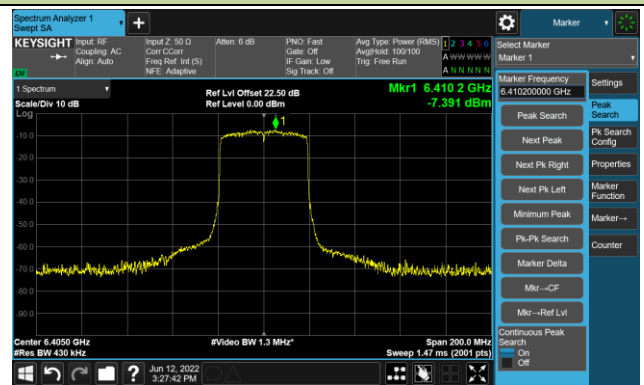

The Reference Level

The Mask Data

Channel 213 (7015MHz)

The Reference Level

The Mask Data

802.11ax-HE40 Ant 1

Channel 03 (5965MHz)

The Reference Level

The Mask Data

Channel 51 (6205MHz)

The Reference Level

The Mask Data

Channel 91 (6405MHz)

The Reference Level

The Mask Data

## Channel 99 (6445MHz)