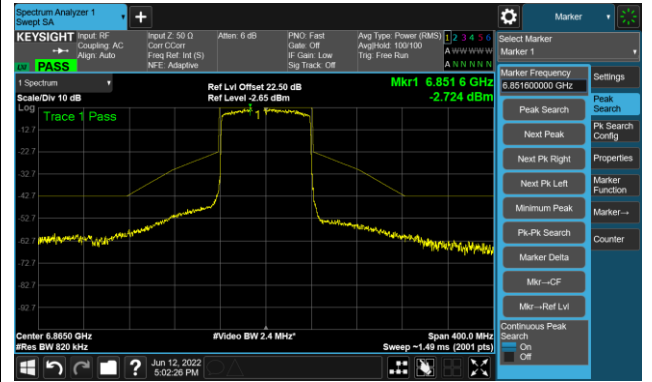

## The Reference Level

## The Mask Data

802.11ax-HE80 Ant 0

Channel 151 (6705MHz)

The Reference Level

The Mask Data

Channel 183 (6865MHz)

The Reference Level

The Mask Data

802.11ax-HE80 Ant 0

Channel 199 (6945MHz)

The Reference Level

The Mask Data

Channel 215 (7025MHz)

The Reference Level

The Mask Data