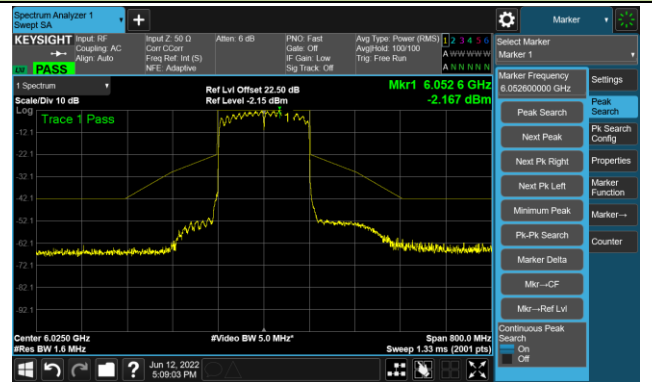

The Mask Data