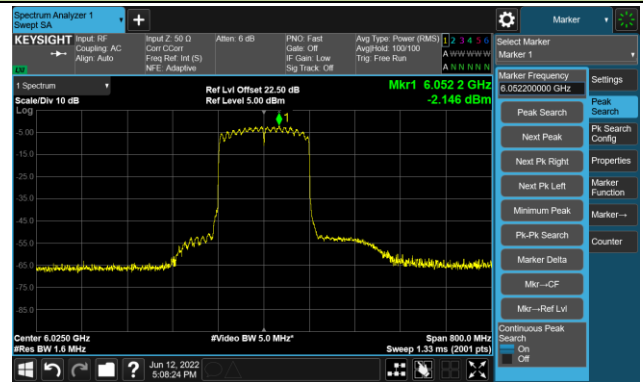

802.11ax-HE160 Ant 0

Channel 15 (6025MHz)

The Reference Level