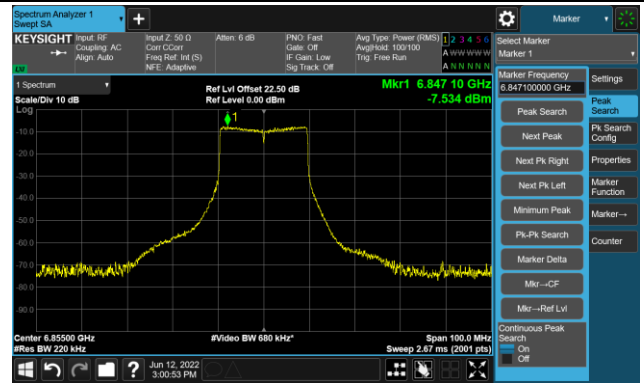

## The Reference Level

## The Mask Data

802.11ax-HE20 Ant 1

Channel 117 (6535MHz)

The Reference Level

The Mask Data

Channel 153 (6715MHz)

The Reference Level

The Mask Data

Channel 181 (6855MHz)

The Reference Level

The Mask Data

802.11ax-HE20 Ant 1

Channel 185 (6875MHz)

The Reference Level

The Mask Data

Channel 189 (6895MHz)