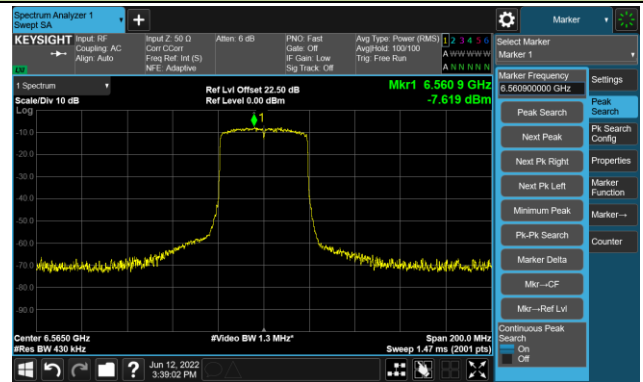

## Channel 115 (6525MHz)

## The Reference Level

## The Mask Data

802.11ax-HE40 Ant 1

Channel 123 (6565MHz)

The Reference Level

The Mask Data

Channel 147 (6685MHz)

The Reference Level

The Mask Data