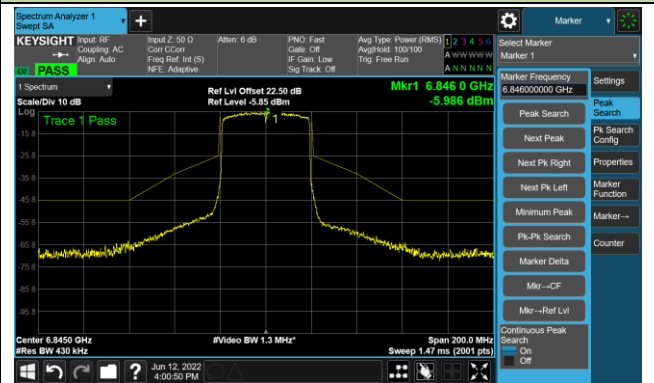

## The Reference Level

## The Mask Data

802.11ax-HE40 Ant 1

Channel 123 (6565MHz)

The Reference Level

The Mask Data

Channel 147 (6685MHz)

The Reference Level

The Mask Data

Channel 179 (6845MHz)

The Reference Level

The Mask Data

802.11ax-HE40 Ant 1

Channel 187 (6885MHz)

The Reference Level

The Mask Data

Channel 195 (6925MHz)