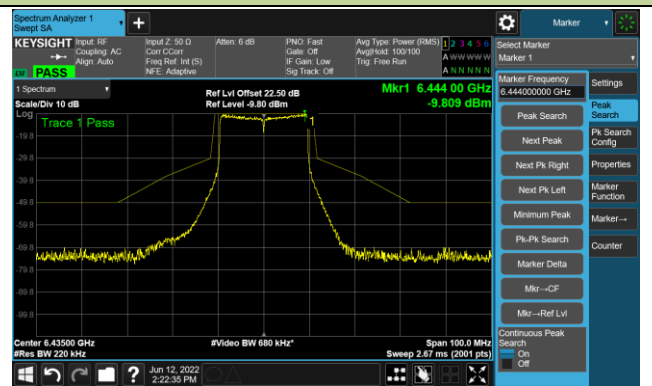

The Mask Data