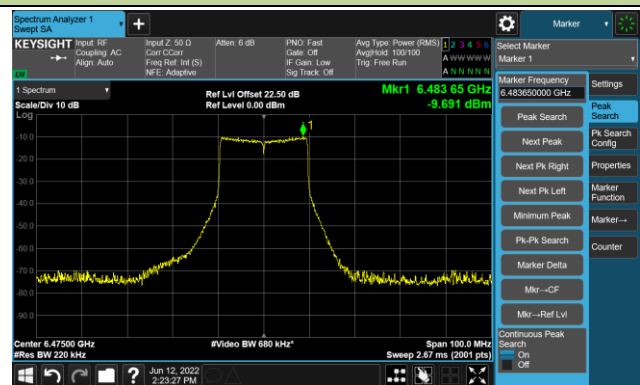

Channel 105 (6475MHz)

The Reference Level