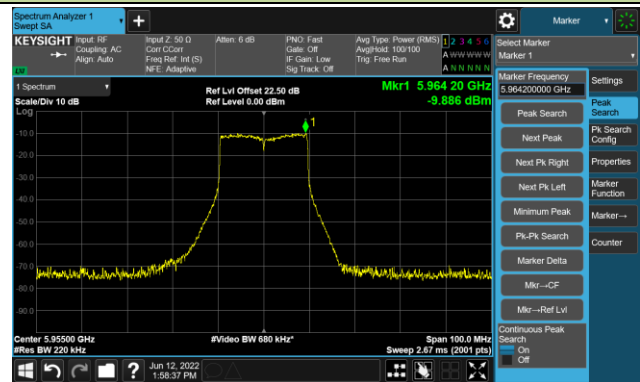

## The Mask Data

802.11ax-HE160 Ant 0

Channel 111 (6505MHz)

The Reference Level

The Mask Data

Channel 143 (6665MHz)

The Reference Level

The Mask Data

Channel 175 (6825MHz)

The Reference Level

The Mask Data

802.11ax-HE160 Ant 0

Channel 207 (6985MHz)

The Reference Level

The Mask Data

802.11ax-HE20 - Ant 1

Channel 01 (5955MHz)

The Reference Level

The Mask Data

Channel 49 (6195MHz)

The Reference Level

The Mask Data

Channel 93 (6415MHz)

The Reference Level