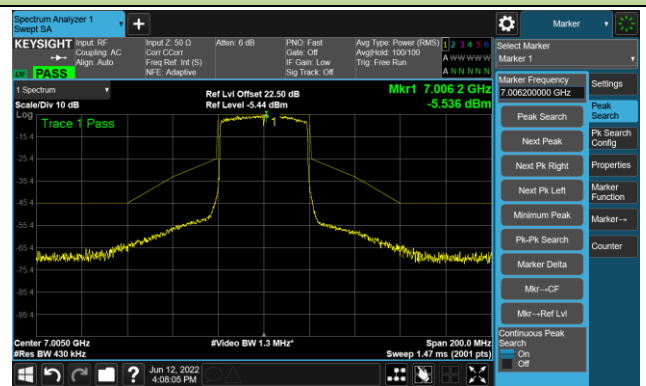

Channel 179 (6845MHz)

The Reference Level

The Mask Data

802.11ax-HE40 Ant 1

Channel 187 (6885MHz)

The Reference Level

The Mask Data

Channel 195 (6925MHz)

The Reference Level

The Mask Data

Channel 211 (7005MHz)

The Reference Level

The Mask Data

802.11ax-HE40 Ant 1

Channel 227 (7085MHz)

The Reference Level

The Mask Data