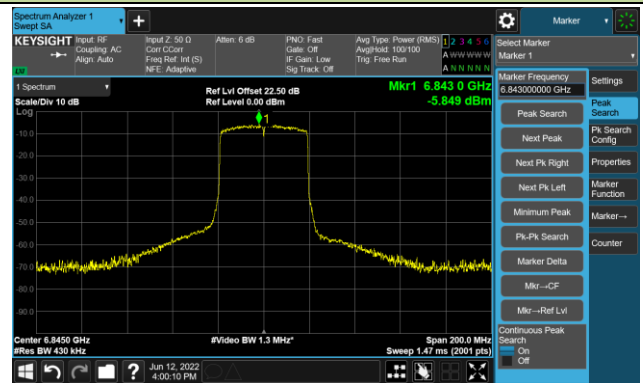

## The Reference Level

## The Mask Data

802.11ax-HE40 Ant 1

Channel 123 (6565MHz)

The Reference Level

The Mask Data

Channel 147 (6685MHz)

The Reference Level

The Mask Data

Channel 179 (6845MHz)

The Reference Level

The Mask Data

802.11ax-HE40 Ant 1

Channel 187 (6885MHz)

The Reference Level

The Mask Data

Channel 195 (6925MHz)