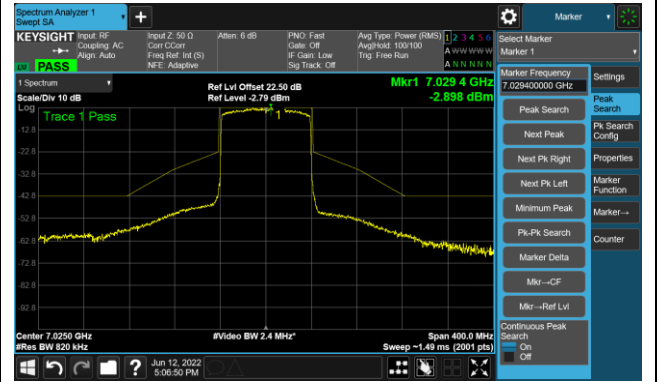

## The Reference Level

## The Mask Data

802.11ax-HE80 Ant 0

Channel 151 (6705MHz)

The Reference Level

The Mask Data

Channel 183 (6865MHz)

The Reference Level

The Mask Data

802.11ax-HE80 Ant 0

Channel 199 (6945MHz)

The Reference Level

The Mask Data

Channel 215 (7025MHz)

The Reference Level

The Mask Data

## 802.11ax-HE160 Ant 0