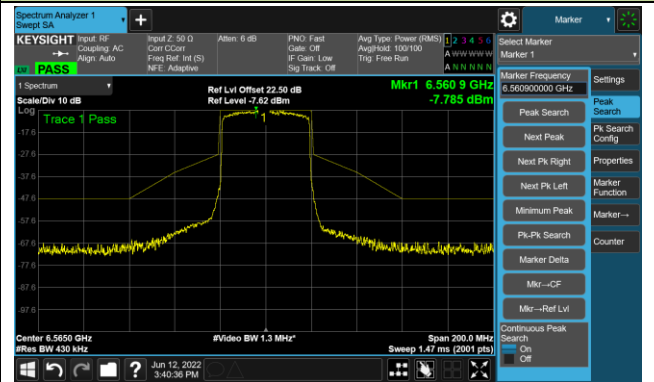

## The Mask Data

802.11ax-HE40 Ant 1

Channel 123 (6565MHz)

The Reference Level

The Mask Data

Channel 147 (6685MHz)

The Reference Level

The Mask Data

Channel 179 (6845MHz)

The Reference Level

The Mask Data

802.11ax-HE40 Ant 1

Channel 187 (6885MHz)

The Reference Level

The Mask Data

Channel 195 (6925MHz)