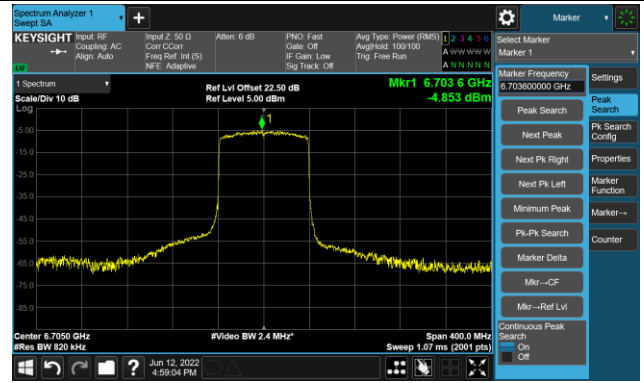

## Channel 135 (6625MHz)

## The Reference Level

## The Mask Data

802.11ax-HE80 Ant 0

Channel 151 (6705MHz)

The Reference Level

The Mask Data

Channel 183 (6865MHz)

The Reference Level

The Mask Data