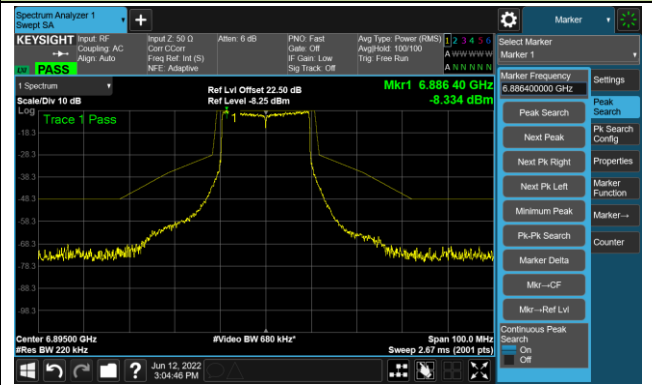

## The Mask Data

802.11ax-HE20 Ant 1

Channel 117 (6535MHz)

The Reference Level

The Mask Data

Channel 153 (6715MHz)

The Reference Level

The Mask Data

Channel 181 (6855MHz)

The Reference Level

The Mask Data

802.11ax-HE20 Ant 1

Channel 185 (6875MHz)

The Reference Level

The Mask Data

Channel 189 (6895MHz)

The Reference Level

The Mask Data

Channel 213 (7015MHz)

The Reference Level

The Mask Data

802.11ax-HE40 Ant 1

Channel 03 (5965MHz)

The Reference Level