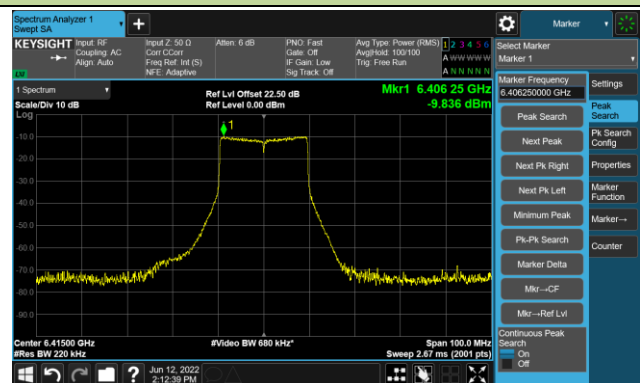

Channel 01 (5955MHz)

The Reference Level

The Mask Data

Channel 49 (6195MHz)

The Reference Level

The Mask Data

Channel 93 (6415MHz)

The Reference Level