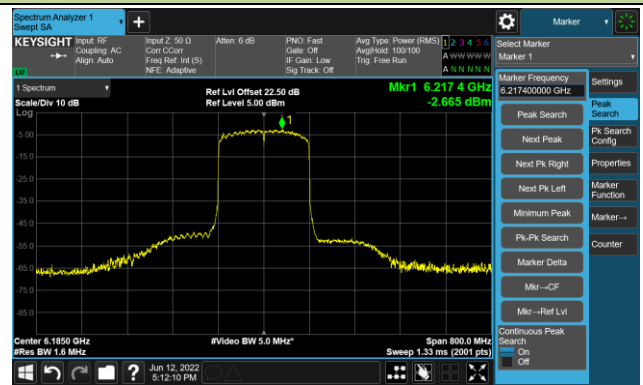

Channel 47 (6185MHz)

The Reference Level