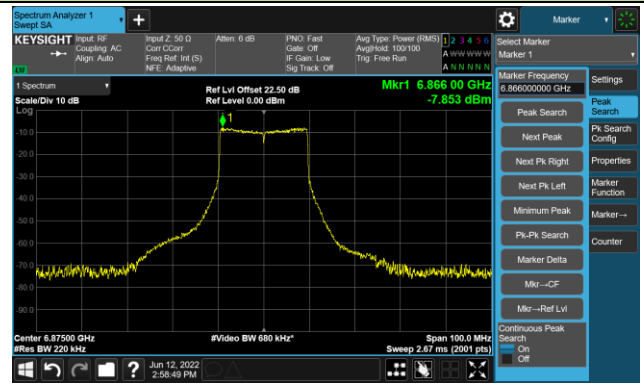

## The Mask Data

802.11ax-HE20 Ant 1

Channel 117 (6535MHz)

The Reference Level

The Mask Data

Channel 153 (6715MHz)

The Reference Level

The Mask Data

Channel 181 (6855MHz)

The Reference Level

The Mask Data

802.11ax-HE20 Ant 1

Channel 185 (6875MHz)

The Reference Level

The Mask Data

Channel 189 (6895MHz)

The Reference Level

The Mask Data

Channel 213 (7015MHz)

The Reference Level

The Mask Data

802.11ax-HE40 Ant 1

Channel 03 (5965MHz)

The Reference Level