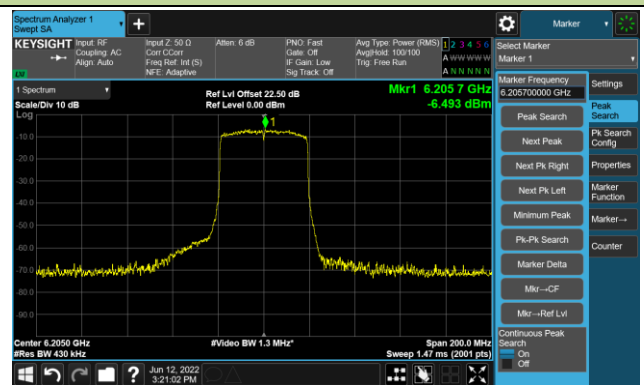

Channel 181 (6855MHz)

The Reference Level

The Mask Data

802.11ax-HE20 Ant 1

Channel 185 (6875MHz)

The Reference Level

The Mask Data

Channel 189 (6895MHz)

The Reference Level

The Mask Data

Channel 213 (7015MHz)

The Reference Level

The Mask Data

802.11ax-HE40 Ant 1

Channel 03 (5965MHz)

The Reference Level

The Mask Data

Channel 51 (6205MHz)

The Reference Level

The Mask Data

Channel 91 (6405MHz)

The Reference Level

The Mask Data