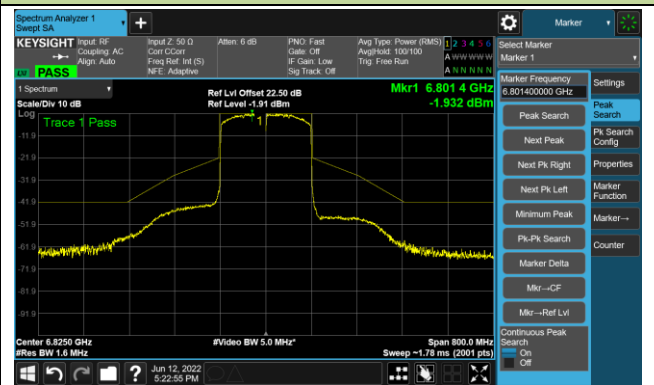

## The Reference Level

## The Mask Data

802.11ax-HE160 Ant 0

Channel 111 (6505MHz)

The Reference Level

The Mask Data

Channel 143 (6665MHz)

The Reference Level

The Mask Data

Channel 175 (6825MHz)

The Reference Level

The Mask Data

802.11ax-HE160 Ant 0

Channel 207 (6985MHz)

The Reference Level

The Mask Data

802.11ax-HE20 - Ant 1