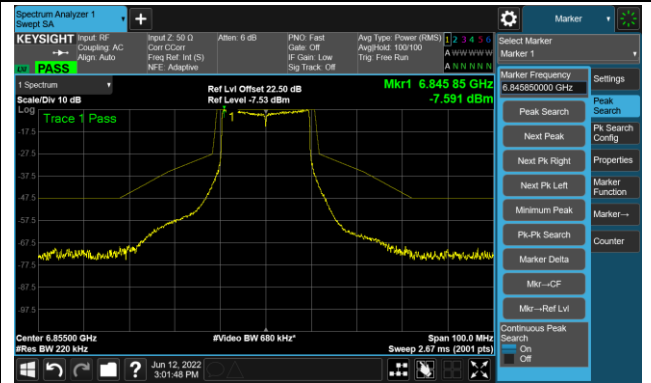

## The Reference Level

## The Mask Data

802.11ax-HE20 Ant 1

Channel 117 (6535MHz)

The Reference Level

The Mask Data

Channel 153 (6715MHz)

The Reference Level

The Mask Data

Channel 181 (6855MHz)

The Reference Level

The Mask Data

802.11ax-HE20 Ant 1

Channel 185 (6875MHz)

The Reference Level

The Mask Data

Channel 189 (6895MHz)