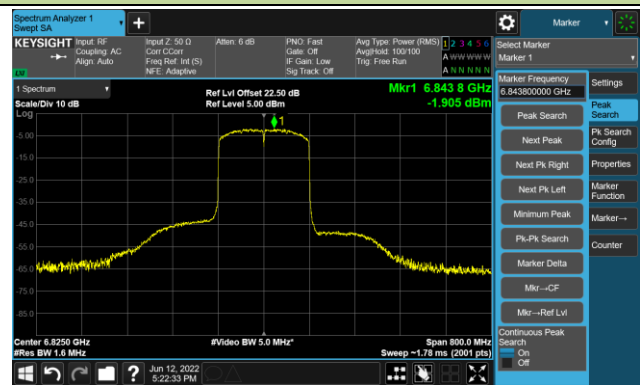

## The Reference Level

## The Mask Data

802.11ax-HE160 Ant 0

Channel 111 (6505MHz)

The Reference Level

The Mask Data

Channel 143 (6665MHz)

The Reference Level

The Mask Data

Channel 175 (6825MHz)

The Reference Level

The Mask Data

802.11ax-HE160 Ant 0

Channel 207 (6985MHz)

The Reference Level

The Mask Data

802.11ax-HE20 - Ant 1