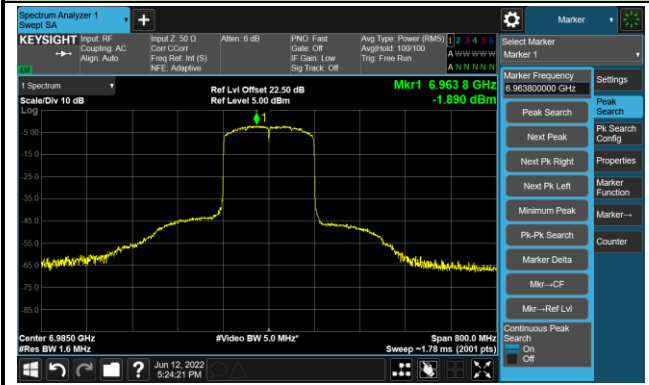

## The Mask Data

802.11ax-HE160 Ant 0

Channel 111 (6505MHz)

The Reference Level

The Mask Data

Channel 143 (6665MHz)

The Reference Level

The Mask Data

Channel 175 (6825MHz)

The Reference Level

The Mask Data

802.11ax-HE160 Ant 0

Channel 207 (6985MHz)

The Reference Level

The Mask Data

802.11ax-HE20 - Ant 1

Channel 01 (5955MHz)

The Reference Level

The Mask Data

Channel 49 (6195MHz)

The Reference Level

The Mask Data

Channel 93 (6415MHz)

The Reference Level