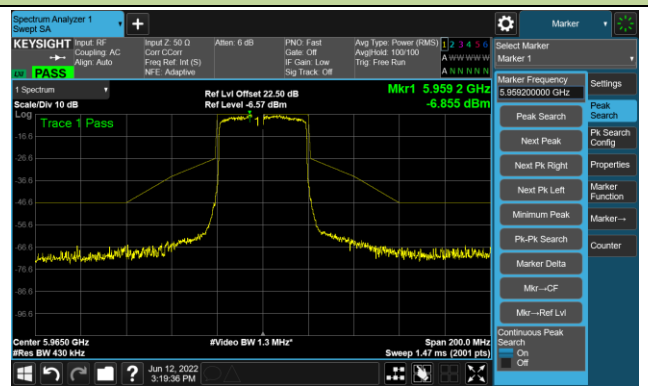

Channel 181 (6855MHz)

The Reference Level

The Mask Data

802.11ax-HE20 Ant 1

Channel 185 (6875MHz)

The Reference Level

The Mask Data

Channel 189 (6895MHz)

The Reference Level

The Mask Data

Channel 213 (7015MHz)

The Reference Level

The Mask Data

802.11ax-HE40 Ant 1

Channel 03 (5965MHz)

The Reference Level

The Mask Data

Channel 51 (6205MHz)

The Reference Level

The Mask Data

Channel 91 (6405MHz)

The Reference Level

The Mask Data