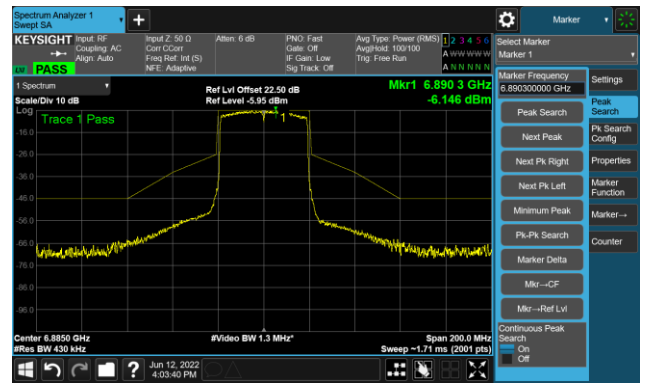

## The Mask Data

802.11ax-HE40 Ant 1

Channel 123 (6565MHz)

The Reference Level

The Mask Data

Channel 147 (6685MHz)

The Reference Level

The Mask Data

Channel 179 (6845MHz)

The Reference Level

The Mask Data

802.11ax-HE40 Ant 1

Channel 187 (6885MHz)

The Reference Level

The Mask Data

Channel 195 (6925MHz)

The Reference Level

The Mask Data

Channel 211 (7005MHz)

The Reference Level

The Mask Data

802.11ax-HE40 Ant 1

Channel 227 (7085MHz)

The Reference Level