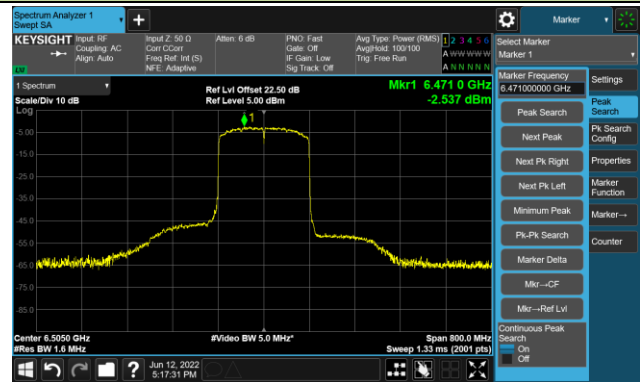

## Channel 79 (6345MHz)

## The Reference Level

## The Mask Data

802.11ax-HE160 Ant 0

Channel 111 (6505MHz)

The Reference Level

The Mask Data

Channel 143 (6665MHz)

The Reference Level

The Mask Data