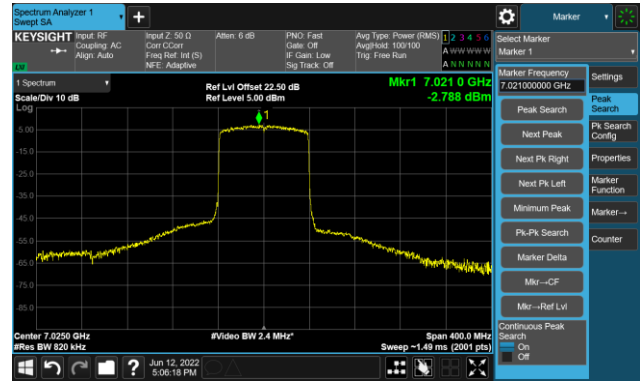

## The Reference Level

## The Mask Data

802.11ax-HE80 Ant 0

Channel 151 (6705MHz)

The Reference Level

The Mask Data

Channel 183 (6865MHz)

The Reference Level

The Mask Data

802.11ax-HE80 Ant 0

Channel 199 (6945MHz)

The Reference Level

The Mask Data

Channel 215 (7025MHz)

The Reference Level

The Mask Data

## 802.11ax-HE160 Ant 0