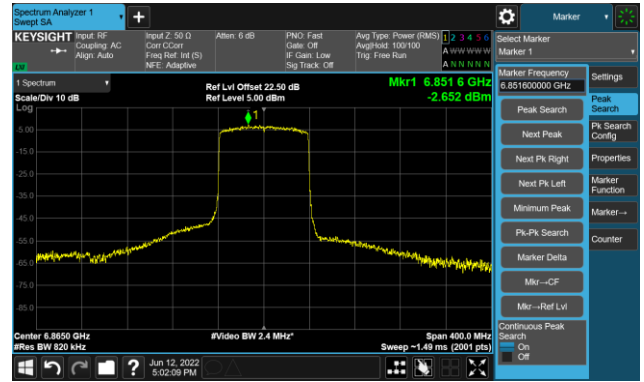

## The Reference Level

## The Mask Data

802.11ax-HE80 Ant 0

Channel 151 (6705MHz)

The Reference Level

The Mask Data

Channel 183 (6865MHz)

The Reference Level

The Mask Data