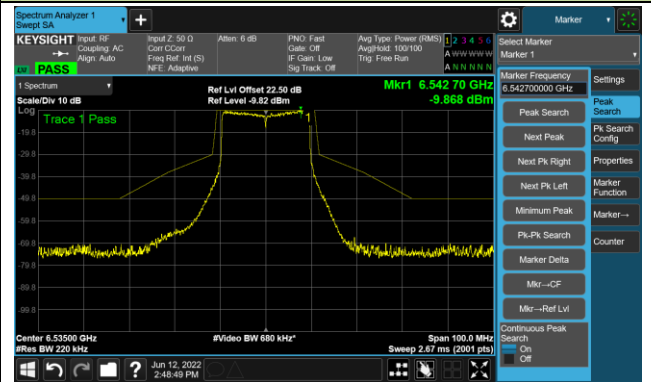

## The Reference Level

## The Mask Data

802.11ax-HE20 Ant 1

Channel 117 (6535MHz)

The Reference Level

The Mask Data

Channel 153 (6715MHz)

The Reference Level

The Mask Data

Channel 181 (6855MHz)

The Reference Level

The Mask Data

802.11ax-HE20 Ant 1

Channel 185 (6875MHz)

The Reference Level

The Mask Data

Channel 189 (6895MHz)