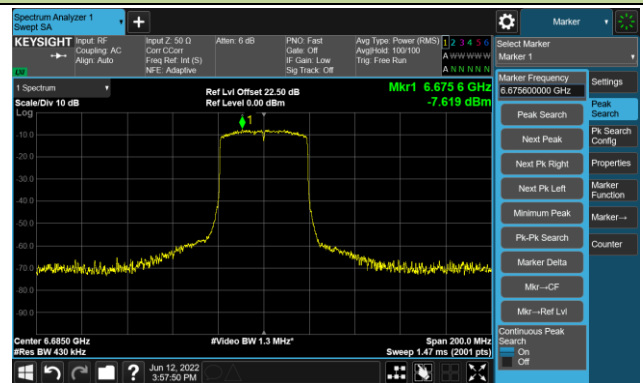

## The Mask Data

802.11ax-HE40 Ant 1

Channel 123 (6565MHz)

The Reference Level

The Mask Data

Channel 147 (6685MHz)

The Reference Level

The Mask Data

Channel 179 (6845MHz)

The Reference Level

The Mask Data

802.11ax-HE40 Ant 1

Channel 187 (6885MHz)

The Reference Level

The Mask Data

Channel 195 (6925MHz)