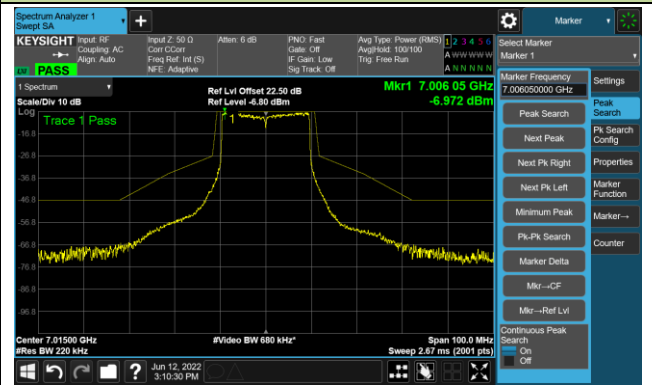

Channel 181 (6855MHz)

The Reference Level

The Mask Data

802.11ax-HE20 Ant 1

Channel 185 (6875MHz)

The Reference Level

The Mask Data

Channel 189 (6895MHz)

The Reference Level

The Mask Data

Channel 213 (7015MHz)

The Reference Level

The Mask Data

802.11ax-HE40 Ant 1

Channel 03 (5965MHz)

The Reference Level

The Mask Data

Channel 51 (6205MHz)

The Reference Level

The Mask Data

Channel 91 (6405MHz)

The Reference Level

The Mask Data