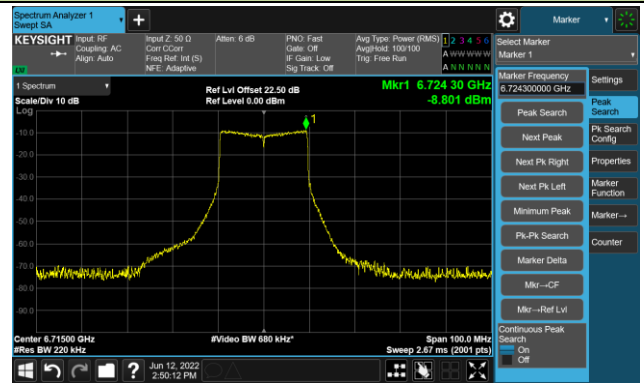

## The Reference Level

## The Mask Data

802.11ax-HE20 Ant 1

Channel 117 (6535MHz)

The Reference Level

The Mask Data

Channel 153 (6715MHz)

The Reference Level

The Mask Data

Channel 181 (6855MHz)

The Reference Level

The Mask Data

802.11ax-HE20 Ant 1

Channel 185 (6875MHz)

The Reference Level

The Mask Data

Channel 189 (6895MHz)