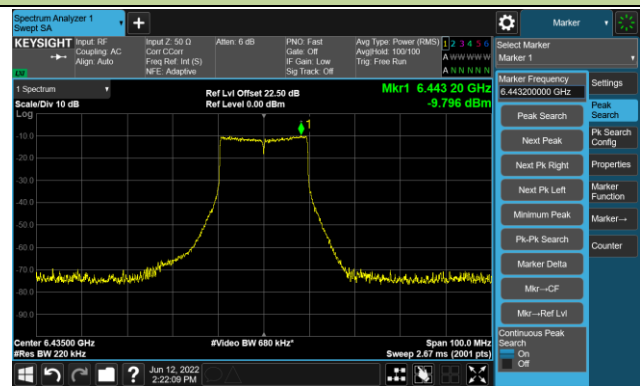

802.11ax-HE20 Ant 1

Channel 97 (6435MHz)

The Reference Level