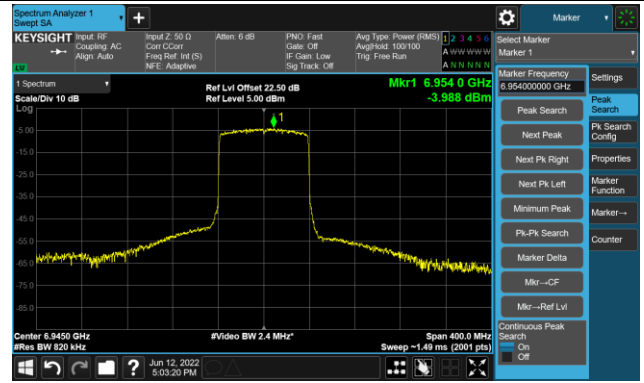

## The Reference Level

## The Mask Data

802.11ax-HE80 Ant 0

Channel 151 (6705MHz)

The Reference Level

The Mask Data

Channel 183 (6865MHz)

The Reference Level

The Mask Data

802.11ax-HE80 Ant 0

Channel 199 (6945MHz)

The Reference Level

The Mask Data

Channel 215 (7025MHz)

The Reference Level

The Mask Data