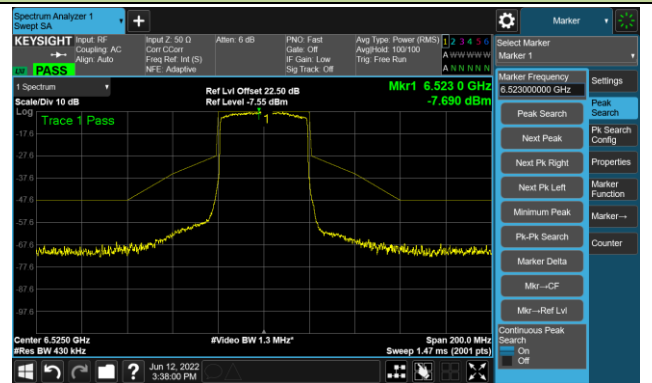

The Mask Data