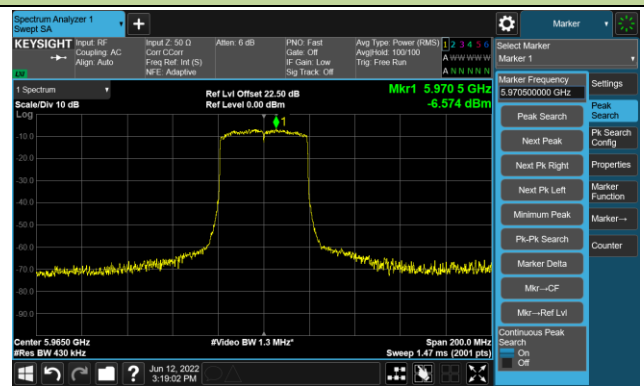

Channel 181 (6855MHz)

The Reference Level

The Mask Data

802.11ax-HE20 Ant 1

Channel 185 (6875MHz)

The Reference Level

The Mask Data

Channel 189 (6895MHz)

The Reference Level

The Mask Data

Channel 213 (7015MHz)

The Reference Level

The Mask Data

802.11ax-HE40 Ant 1

Channel 03 (5965MHz)

The Reference Level

The Mask Data

Channel 51 (6205MHz)

The Reference Level

The Mask Data

Channel 91 (6405MHz)

The Reference Level

The Mask Data