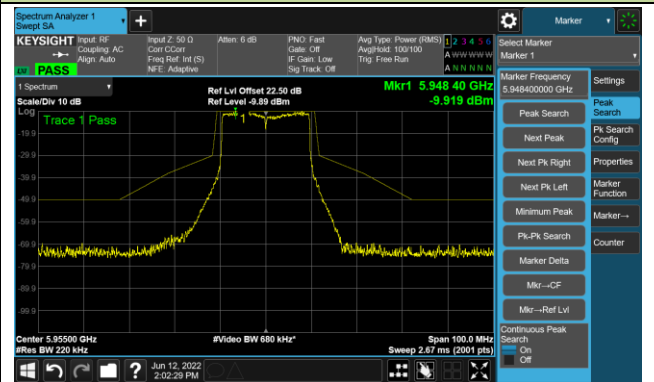

## The Mask Data

802.11ax-HE160 Ant 0

Channel 111 (6505MHz)

The Reference Level

The Mask Data

Channel 143 (6665MHz)

The Reference Level

The Mask Data

Channel 175 (6825MHz)

The Reference Level

The Mask Data

802.11ax-HE160 Ant 0

Channel 207 (6985MHz)

The Reference Level

The Mask Data

802.11ax-HE20 - Ant 1

Channel 01 (5955MHz)

The Reference Level

The Mask Data

Channel 49 (6195MHz)

The Reference Level

The Mask Data

Channel 93 (6415MHz)

The Reference Level