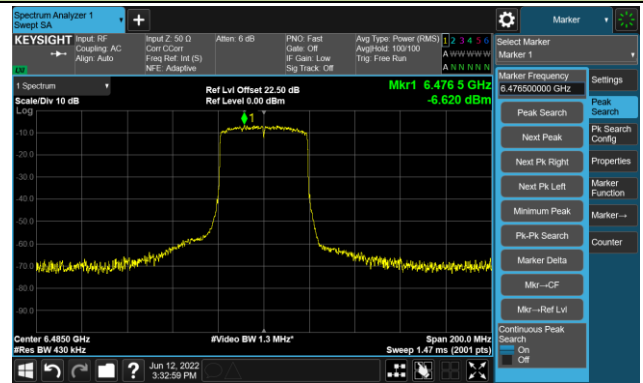

Channel 107 (6485MHz)

The Reference Level