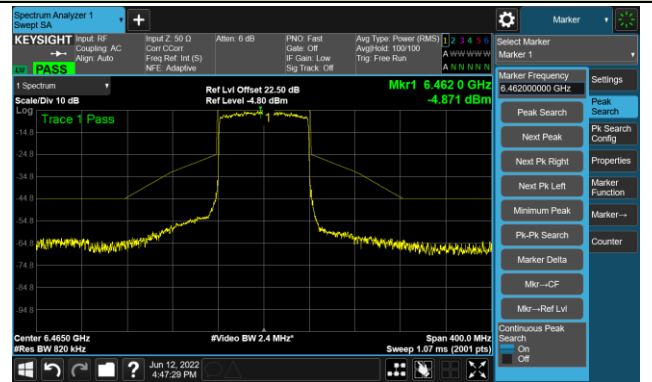

The Mask Data