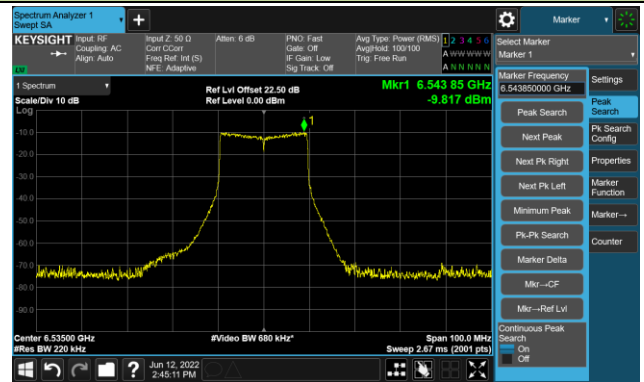

## The Reference Level

## The Mask Data

802.11ax-HE20 Ant 1

Channel 117 (6535MHz)

The Reference Level

The Mask Data

Channel 153 (6715MHz)

The Reference Level

The Mask Data

Channel 181 (6855MHz)

The Reference Level

The Mask Data

802.11ax-HE20 Ant 1

Channel 185 (6875MHz)

The Reference Level

The Mask Data

Channel 189 (6895MHz)