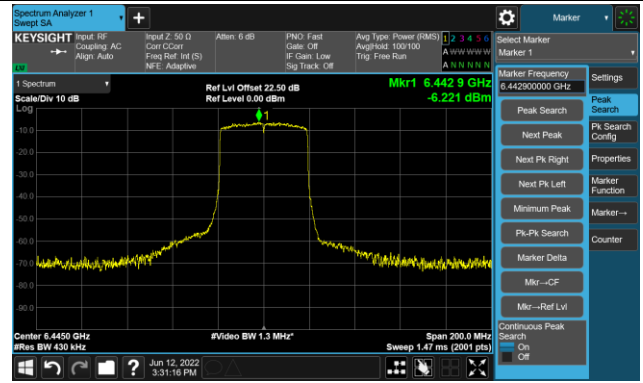

802.11ax-HE40 Ant 1

Channel 99 (6445MHz)

The Reference Level