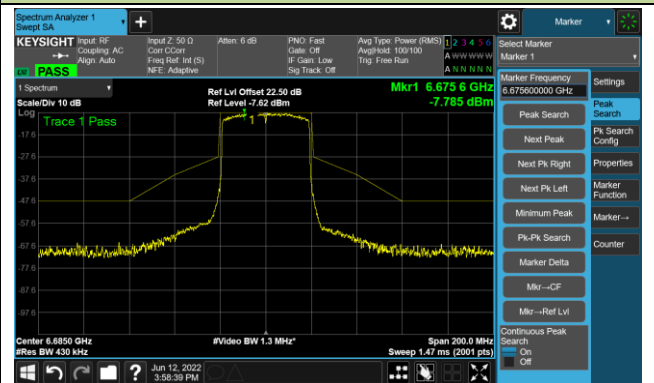

## The Mask Data

802.11ax-HE40 Ant 1

Channel 123 (6565MHz)

The Reference Level

The Mask Data

Channel 147 (6685MHz)

The Reference Level

The Mask Data

Channel 179 (6845MHz)

The Reference Level

The Mask Data

802.11ax-HE40 Ant 1

Channel 187 (6885MHz)

The Reference Level

The Mask Data

Channel 195 (6925MHz)