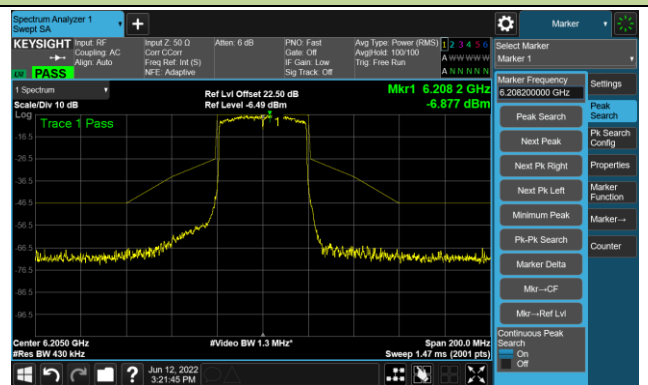

The Reference Level

The Mask Data

Channel 213 (7015MHz)

The Reference Level

The Mask Data

802.11ax-HE40 Ant 1

Channel 03 (5965MHz)

The Reference Level

The Mask Data

Channel 51 (6205MHz)

The Reference Level

The Mask Data

Channel 91 (6405MHz)

The Reference Level

The Mask Data

## Channel 99 (6445MHz)