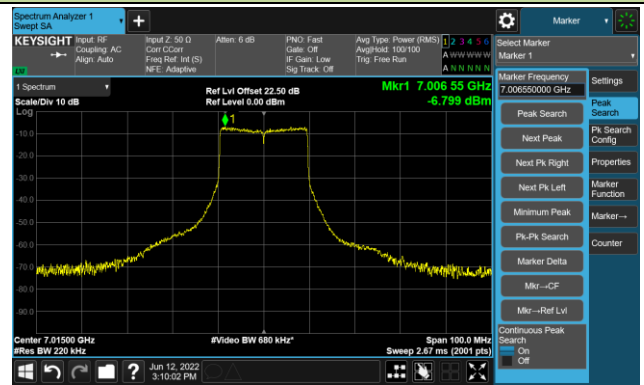

Channel 181 (6855MHz)

The Reference Level

The Mask Data

802.11ax-HE20 Ant 1

Channel 185 (6875MHz)

The Reference Level

The Mask Data

Channel 189 (6895MHz)

The Reference Level

The Mask Data

Channel 213 (7015MHz)

The Reference Level

The Mask Data

802.11ax-HE40 Ant 1

Channel 03 (5965MHz)

The Reference Level

The Mask Data

Channel 51 (6205MHz)

The Reference Level

The Mask Data

Channel 91 (6405MHz)

The Reference Level

The Mask Data