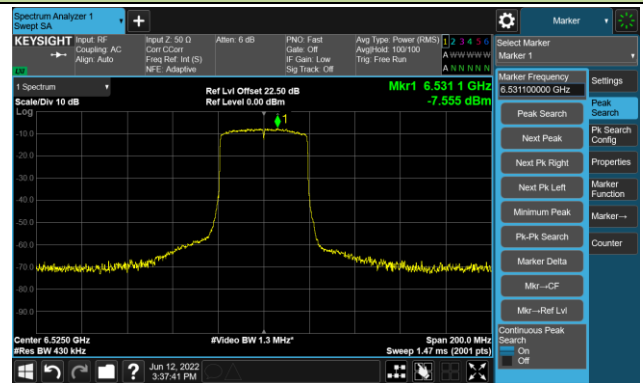

Channel 115 (6525MHz)

The Reference Level