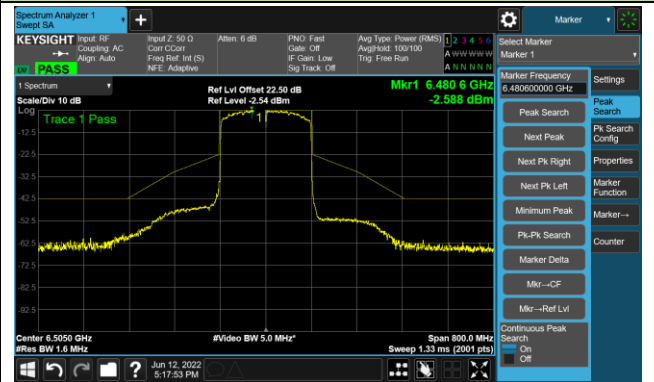

## The Reference Level

## The Mask Data

802.11ax-HE160 Ant 0

Channel 111 (6505MHz)

The Reference Level

The Mask Data

Channel 143 (6665MHz)

The Reference Level

The Mask Data

Channel 175 (6825MHz)

The Reference Level

The Mask Data

802.11ax-HE160 Ant 0

Channel 207 (6985MHz)

The Reference Level

The Mask Data

802.11ax-HE20 - Ant 1