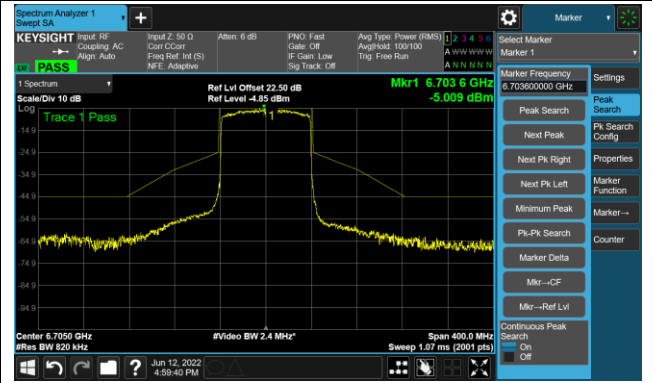

## The Reference Level

## The Mask Data

802.11ax-HE80 Ant 0

Channel 151 (6705MHz)

The Reference Level

The Mask Data

Channel 183 (6865MHz)

The Reference Level

The Mask Data

802.11ax-HE80 Ant 0

Channel 199 (6945MHz)

The Reference Level

The Mask Data

Channel 215 (7025MHz)

The Reference Level

The Mask Data