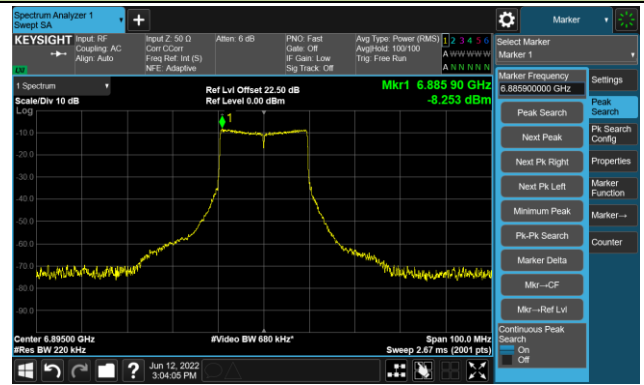

## The Mask Data

802.11ax-HE20 Ant 1

Channel 117 (6535MHz)

The Reference Level

The Mask Data

Channel 153 (6715MHz)

The Reference Level

The Mask Data

Channel 181 (6855MHz)

The Reference Level

The Mask Data

802.11ax-HE20 Ant 1

Channel 185 (6875MHz)

The Reference Level

The Mask Data

Channel 189 (6895MHz)

The Reference Level

The Mask Data

Channel 213 (7015MHz)

The Reference Level

The Mask Data

802.11ax-HE40 Ant 1

Channel 03 (5965MHz)

The Reference Level