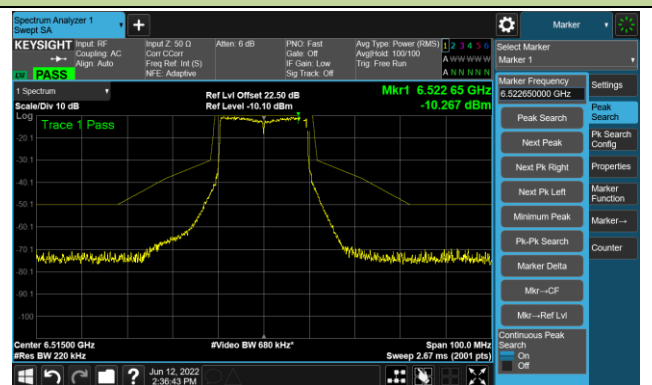

The Mask Data