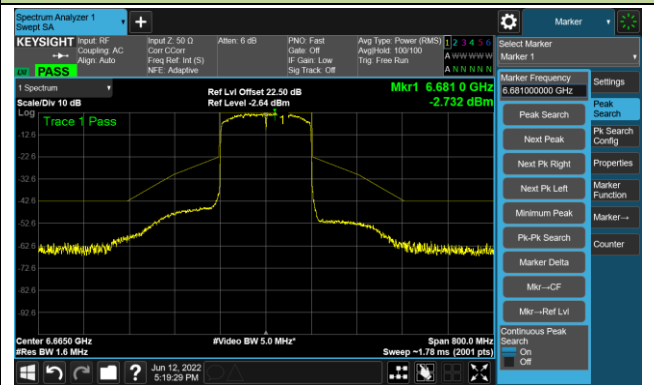

## The Reference Level

## The Mask Data

802.11ax-HE160 Ant 0

Channel 111 (6505MHz)

The Reference Level

The Mask Data

Channel 143 (6665MHz)

The Reference Level

The Mask Data

Channel 175 (6825MHz)

The Reference Level

The Mask Data

802.11ax-HE160 Ant 0

Channel 207 (6985MHz)

The Reference Level

The Mask Data

802.11ax-HE20 - Ant 1