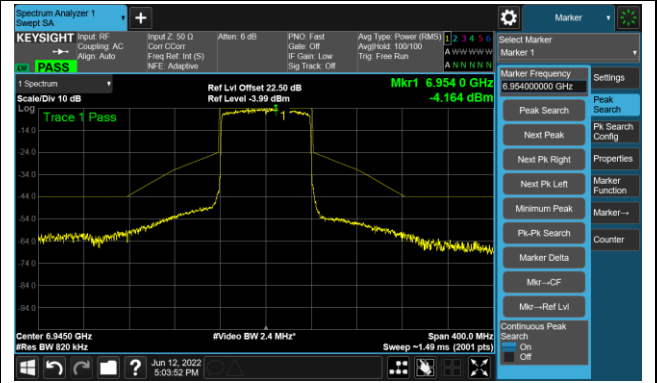

## The Reference Level

## The Mask Data

802.11ax-HE80 Ant 0

Channel 151 (6705MHz)

The Reference Level

The Mask Data

Channel 183 (6865MHz)

The Reference Level

The Mask Data

802.11ax-HE80 Ant 0

Channel 199 (6945MHz)

The Reference Level

The Mask Data

Channel 215 (7025MHz)

The Reference Level

The Mask Data