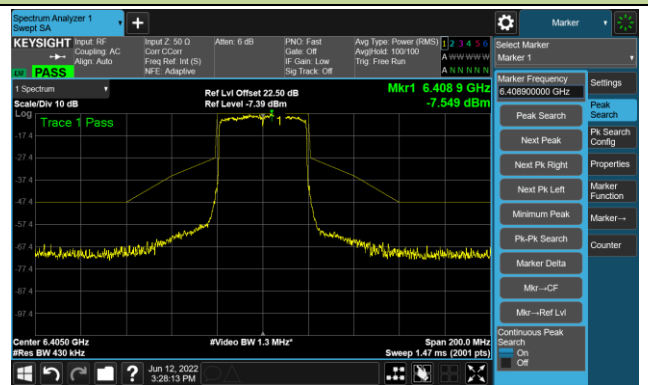

The Reference Level

The Mask Data

Channel 213 (7015MHz)

The Reference Level

The Mask Data

802.11ax-HE40 Ant 1

Channel 03 (5965MHz)

The Reference Level

The Mask Data

Channel 51 (6205MHz)

The Reference Level

The Mask Data

Channel 91 (6405MHz)

The Reference Level

The Mask Data

## Channel 99 (6445MHz)