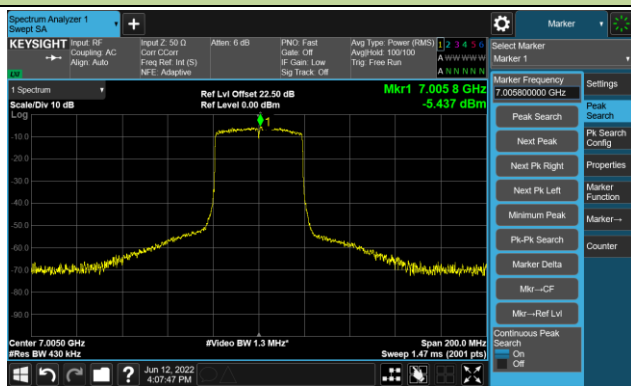

Channel 179 (6845MHz)

The Reference Level

The Mask Data

802.11ax-HE40 Ant 1

Channel 187 (6885MHz)

The Reference Level

The Mask Data

Channel 195 (6925MHz)

The Reference Level

The Mask Data

Channel 211 (7005MHz)

The Reference Level

The Mask Data

802.11ax-HE40 Ant 1

Channel 227 (7085MHz)

The Reference Level

The Mask Data