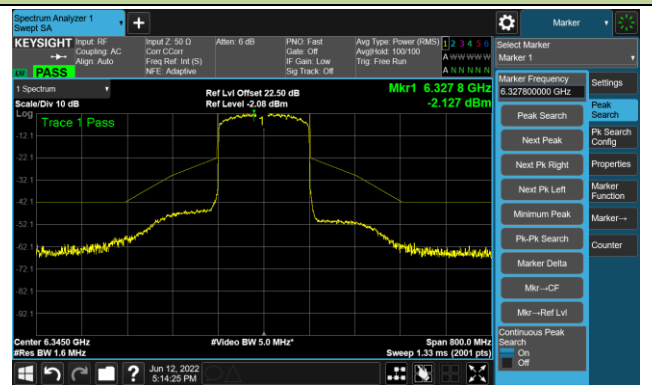

The Mask Data