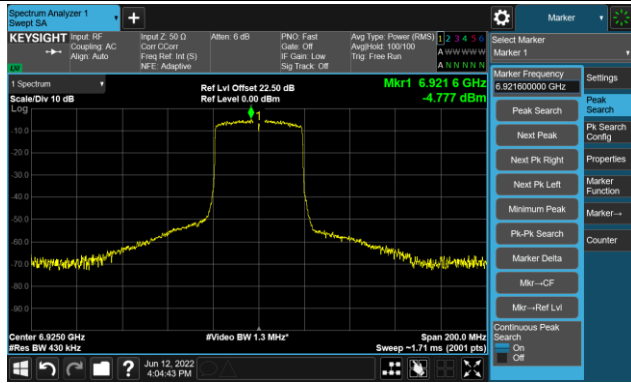

## The Mask Data

802.11ax-HE40 Ant 1

Channel 123 (6565MHz)

The Reference Level

The Mask Data

Channel 147 (6685MHz)

The Reference Level

The Mask Data

Channel 179 (6845MHz)

The Reference Level

The Mask Data

802.11ax-HE40 Ant 1

Channel 187 (6885MHz)

The Reference Level

The Mask Data

Channel 195 (6925MHz)

The Reference Level

The Mask Data

Channel 211 (7005MHz)

The Reference Level

The Mask Data

802.11ax-HE40 Ant 1

Channel 227 (7085MHz)

The Reference Level