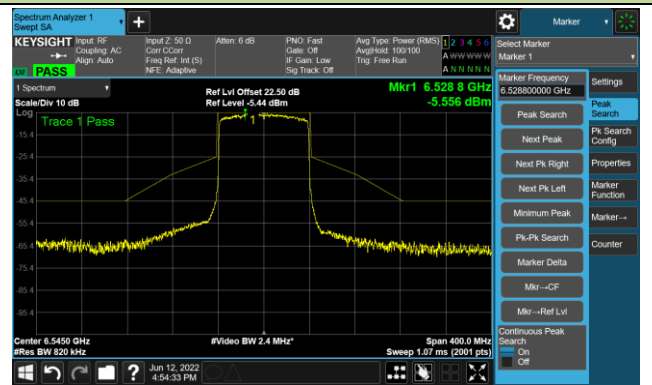

The Mask Data