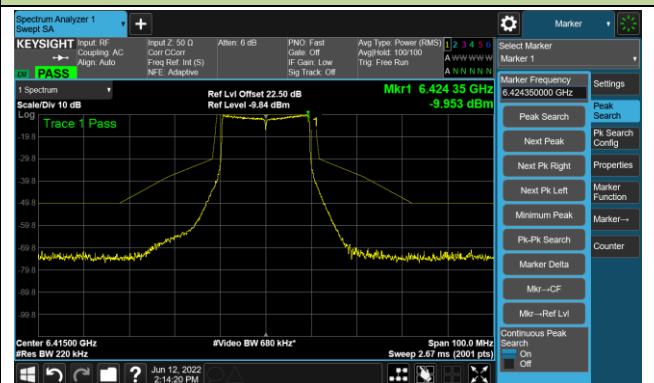

The Mask Data