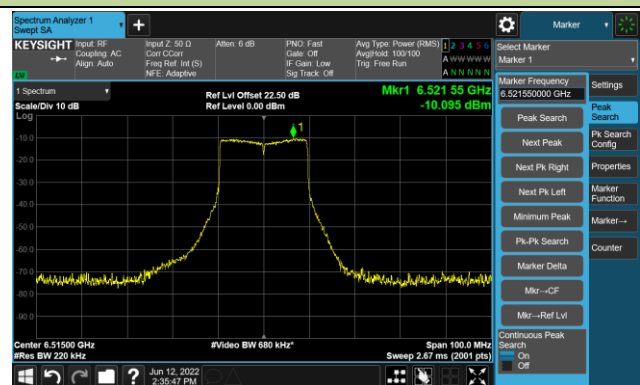

Channel 113 (6515MHz)

The Reference Level