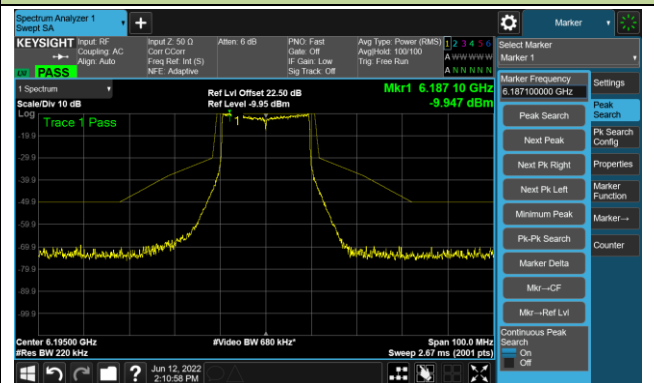

Channel 01 (5955MHz)

The Reference Level

The Mask Data

Channel 49 (6195MHz)

The Reference Level

The Mask Data

Channel 93 (6415MHz)

The Reference Level