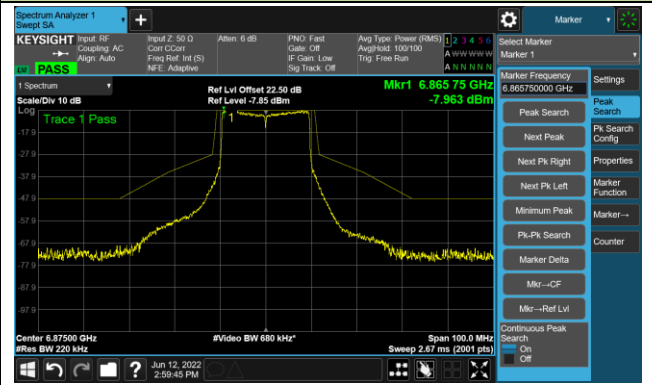

## The Mask Data

802.11ax-HE20 Ant 1

Channel 117 (6535MHz)

The Reference Level

The Mask Data

Channel 153 (6715MHz)

The Reference Level

The Mask Data

Channel 181 (6855MHz)

The Reference Level

The Mask Data

802.11ax-HE20 Ant 1

Channel 185 (6875MHz)

The Reference Level

The Mask Data

Channel 189 (6895MHz)

The Reference Level

The Mask Data

Channel 213 (7015MHz)

The Reference Level

The Mask Data

802.11ax-HE40 Ant 1

Channel 03 (5965MHz)

The Reference Level