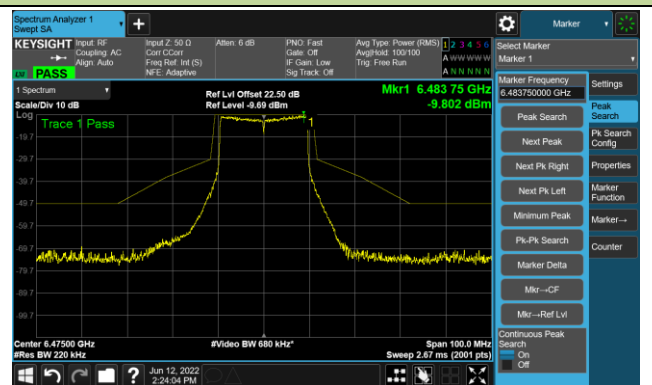

The Mask Data