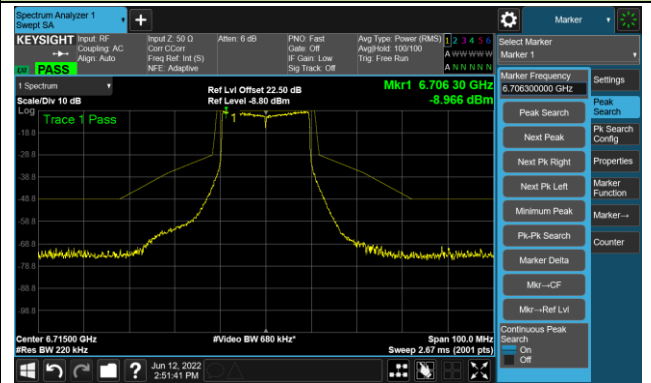

## The Reference Level

## The Mask Data

802.11ax-HE20 Ant 1

Channel 117 (6535MHz)

The Reference Level

The Mask Data

Channel 153 (6715MHz)

The Reference Level

The Mask Data

Channel 181 (6855MHz)

The Reference Level

The Mask Data

802.11ax-HE20 Ant 1

Channel 185 (6875MHz)

The Reference Level

The Mask Data

Channel 189 (6895MHz)