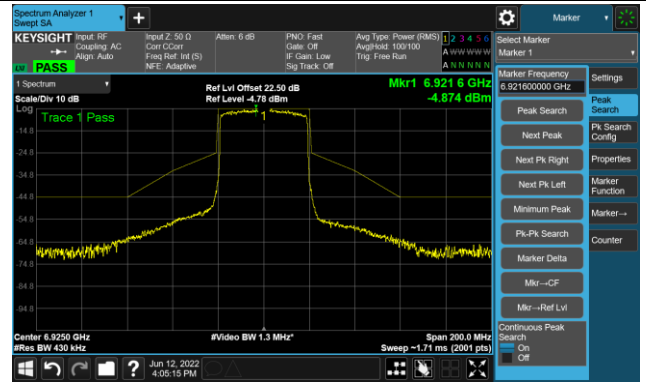

## The Mask Data

802.11ax-HE40 Ant 1

Channel 123 (6565MHz)

The Reference Level

The Mask Data

Channel 147 (6685MHz)

The Reference Level

The Mask Data

Channel 179 (6845MHz)

The Reference Level

The Mask Data

802.11ax-HE40 Ant 1

Channel 187 (6885MHz)

The Reference Level

The Mask Data

Channel 195 (6925MHz)

The Reference Level

The Mask Data

Channel 211 (7005MHz)

The Reference Level

The Mask Data

802.11ax-HE40 Ant 1

Channel 227 (7085MHz)

The Reference Level