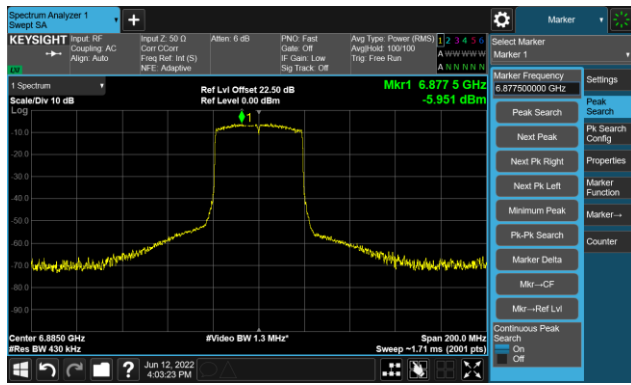

## The Mask Data

802.11ax-HE40 Ant 1

Channel 123 (6565MHz)

The Reference Level

The Mask Data

Channel 147 (6685MHz)

The Reference Level

The Mask Data

Channel 179 (6845MHz)

The Reference Level

The Mask Data

802.11ax-HE40 Ant 1

Channel 187 (6885MHz)

The Reference Level

The Mask Data

Channel 195 (6925MHz)

The Reference Level

The Mask Data

Channel 211 (7005MHz)

The Reference Level

The Mask Data

802.11ax-HE40 Ant 1

Channel 227 (7085MHz)

The Reference Level