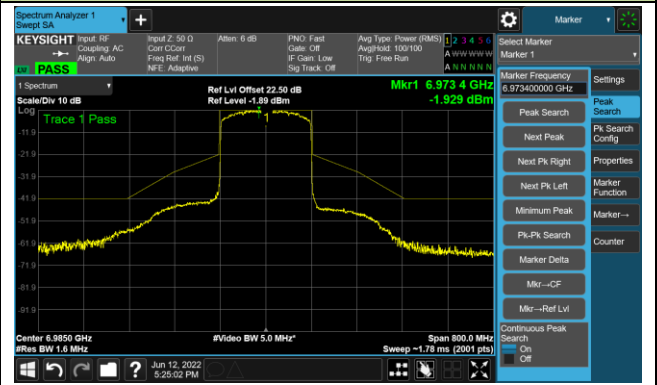

## The Mask Data

802.11ax-HE160 Ant 0

Channel 111 (6505MHz)

The Reference Level

The Mask Data

Channel 143 (6665MHz)

The Reference Level

The Mask Data

Channel 175 (6825MHz)

The Reference Level

The Mask Data

802.11ax-HE160 Ant 0

Channel 207 (6985MHz)

The Reference Level

The Mask Data

802.11ax-HE20 - Ant 1

Channel 01 (5955MHz)

The Reference Level

The Mask Data

Channel 49 (6195MHz)

The Reference Level

The Mask Data

Channel 93 (6415MHz)

The Reference Level