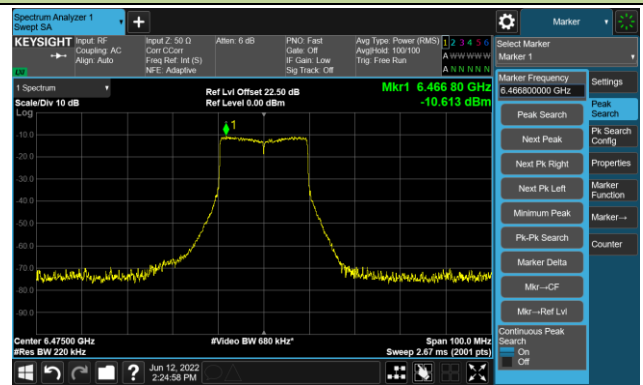

Channel 207 (6985MHz)

A.5 In-Band Emission Measurement

Test Site	WZ-SR5	Test Engineer	Liz Yuan
Test Date	2022-06-12		

802.11ax-HE20 - Ant 0 Channel 01 (5955MHz)

The Reference Level

The Mask Data

Channel 49 (6195MHz)

The Reference Level

The Mask Data

Channel 93 (6415MHz)

The Reference Level

The Mask Data

802.11ax-HE20 Ant 0

Channel 97 (6435MHz)

The Reference Level

The Mask Data

Channel 105 (6475MHz)

The Reference Level

The Mask Data

Channel 113 (6515MHz)

The Reference Level

The Mask Data

802.11ax-HE20 Ant 0

Channel 117 (6535MHz)

The Reference Level

The Mask Data

Channel 153 (6715MHz)

The Reference Level

The Mask Data

Channel 181 (6855MHz)

The Reference Level