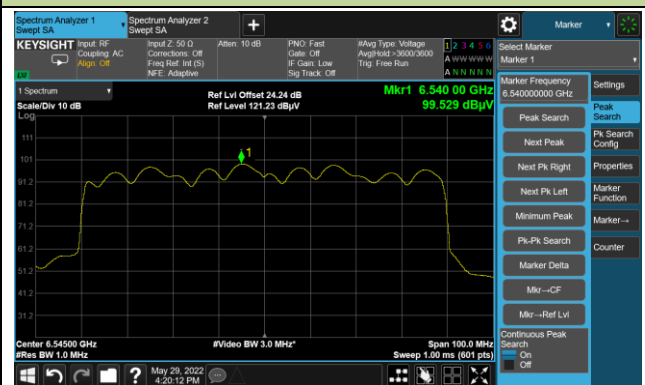

802.11ax-HE80 Power Spectral Density

Channel 7 (5985MHz)

Channel 55 (6225MHz)

Channel 87 (6385MHz)

Channel 103 (6465MHz)

Channel 119 (6545MHz)

Channel 135 (6625MHz)

Channel 151 (6705MHz)

Channel 183 (6865MHz)

802.11ax-HE160 Power Spectral Density

Channel 47 (6025MHz)

Channel 47 (6185MHz)

Channel 79 (6345MHz)

Channel 111 (6505MHz)

Channel 143 (6665MHz)

Channel 175 (6825MHz)

Channel 207 (6985MHz)

A.5 In-Band Emission Measurement

Test Site	WZ-SR5	Test Engineer	Liz Yuan
Test Date	2022-06-12		

802.11ax-HE20 - Ant 0 Channel 01 (5955MHz)

The Reference Level

The Mask Data

Channel 49 (6195MHz)