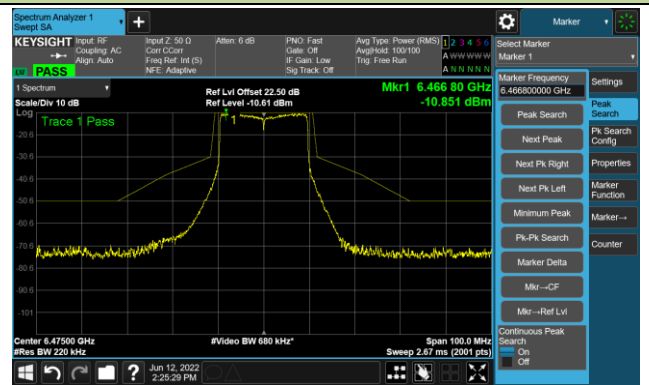

The Reference Level

The Mask Data

Channel 93 (6415MHz)

The Reference Level

The Mask Data

802.11ax-HE20 Ant 0

Channel 97 (6435MHz)

The Reference Level

The Mask Data

Channel 105 (6475MHz)

The Reference Level

The Mask Data

Channel 113 (6515MHz)

The Reference Level

The Mask Data

802.11ax-HE20 Ant 0

Channel 117 (6535MHz)

The Reference Level

The Mask Data

Channel 153 (6715MHz)

The Reference Level

The Mask Data

Channel 181 (6855MHz)

The Reference Level

The Mask Data

802.11ax-HE20 Ant 0

Channel 185 (6875MHz)

The Reference Level

The Mask Data

Channel 189 (6895MHz)

The Reference Level

The Mask Data