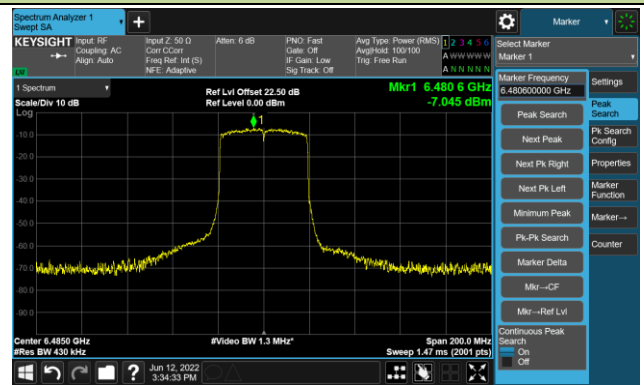

Channel 03 (5965MHz)

The Reference Level

The Mask Data

Channel 51 (6205MHz)

The Reference Level

The Mask Data

Channel 91 (6405MHz)

The Reference Level

The Mask Data

802.11ax-HE40 Ant 0

Channel 99 (6445MHz)

The Reference Level

The Mask Data

Channel 107 (6485MHz)

The Reference Level

The Mask Data

Channel 115 (6525MHz)

The Reference Level

The Mask Data

802.11ax-HE40 Ant 0

Channel 123 (6565MHz)

The Reference Level

The Mask Data

Channel 147 (6685MHz)