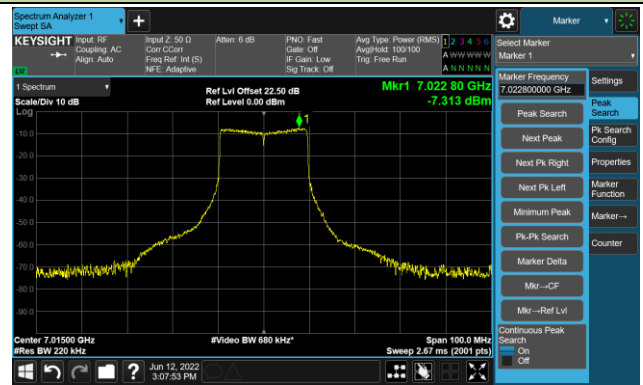

Channel 117 (6535MHz)

The Reference Level

The Mask Data

Channel 153 (6715MHz)

The Reference Level

The Mask Data

Channel 181 (6855MHz)

The Reference Level

The Mask Data

802.11ax-HE20 Ant 0

Channel 185 (6875MHz)

The Reference Level

The Mask Data

Channel 189 (6895MHz)

The Reference Level

The Mask Data

Channel 213 (7015MHz)

The Reference Level

The Mask Data

802.11ax-HE20 Ant 0

Channel 229 (7095MHz)

The Reference Level

The Mask Data

802.11ax-HE40 Ant 0