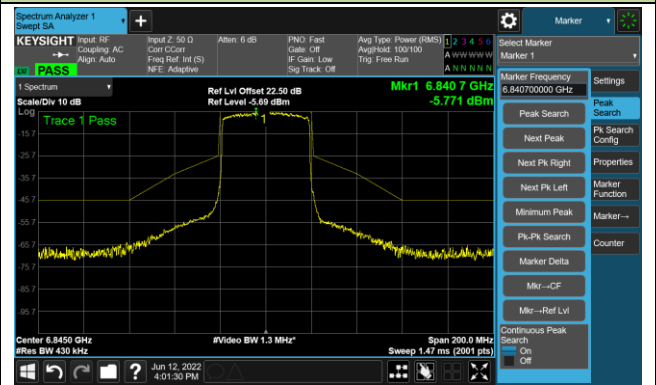

Channel 115 (6525MHz)

The Reference Level

The Mask Data

802.11ax-HE40 Ant 0

Channel 123 (6565MHz)

The Reference Level

The Mask Data

Channel 147 (6685MHz)

The Reference Level

The Mask Data

Channel 179 (6845MHz)

The Reference Level

The Mask Data

802.11ax-HE40 Ant 0

Channel 187 (6885MHz)

The Reference Level

The Mask Data

Channel 195 (6925MHz)

The Reference Level

The Mask Data

Channel 211 (7005MHz)

The Reference Level

The Mask Data

802.11ax-HE40 Ant 0

Channel 227 (7085MHz)

The Reference Level

The Mask Data

802.11ax-HE80 Ant 0

Channel 07 (5985MHz)

The Reference Level

The Mask Data

Channel 55 (6225MHz)