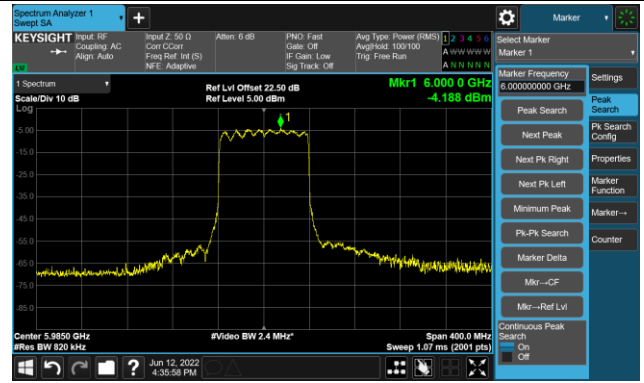

The Mask Data

Channel 195 (6925MHz)

The Reference Level

The Mask Data

Channel 211 (7005MHz)

The Reference Level

The Mask Data

802.11ax-HE40 Ant 0

Channel 227 (7085MHz)

The Reference Level

The Mask Data

802.11ax-HE80 Ant 0

Channel 07 (5985MHz)

The Reference Level

The Mask Data

Channel 55 (6225MHz)

The Reference Level

The Mask Data

Channel 87 (6385MHz)

The Reference Level

The Mask Data