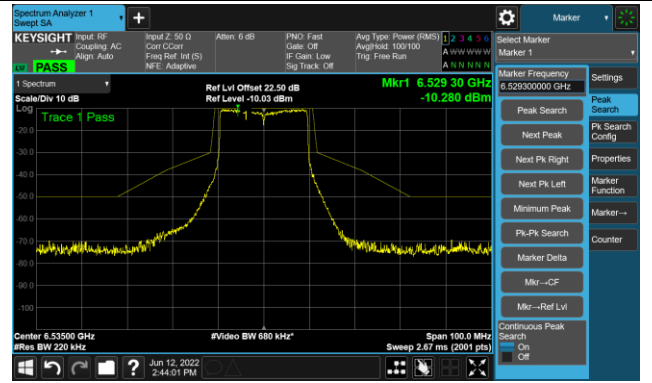

The Reference Level

The Mask Data

Channel 93 (6415MHz)

The Reference Level

The Mask Data

802.11ax-HE20 Ant 0

Channel 97 (6435MHz)

The Reference Level

The Mask Data

Channel 105 (6475MHz)

The Reference Level

The Mask Data

Channel 113 (6515MHz)

The Reference Level

The Mask Data

802.11ax-HE20 Ant 0

Channel 117 (6535MHz)

The Reference Level

The Mask Data

Channel 153 (6715MHz)

The Reference Level

The Mask Data

Channel 181 (6855MHz)

The Reference Level

The Mask Data

802.11ax-HE20 Ant 0

Channel 185 (6875MHz)

The Reference Level

The Mask Data

Channel 189 (6895MHz)

The Reference Level

The Mask Data