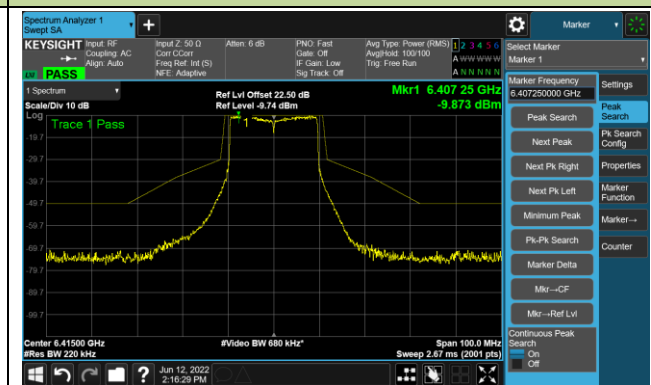

Channel 207 (6985MHz)

A.5 In-Band Emission Measurement

Test Site	WZ-SR5	Test Engineer	Liz Yuan
Test Date	2022-06-12		

802.11ax-HE20 - Ant 0 Channel 01 (5955MHz)

The Reference Level

The Mask Data

Channel 49 (6195MHz)

The Reference Level

The Mask Data

Channel 93 (6415MHz)

The Reference Level

The Mask Data

802.11ax-HE20 Ant 0

Channel 97 (6435MHz)

The Reference Level

The Mask Data

Channel 105 (6475MHz)

The Reference Level

The Mask Data

Channel 113 (6515MHz)

The Reference Level

The Mask Data

802.11ax-HE20 Ant 0

Channel 117 (6535MHz)

The Reference Level

The Mask Data

Channel 153 (6715MHz)

The Reference Level

The Mask Data

Channel 181 (6855MHz)

The Reference Level