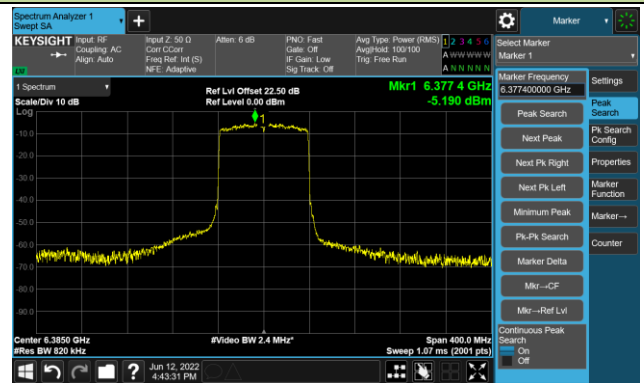

Channel 227 (7085MHz)

The Reference Level

The Mask Data

802.11ax-HE80 Ant 0

Channel 07 (5985MHz)

The Reference Level

The Mask Data

Channel 55 (6225MHz)

The Reference Level

The Mask Data

Channel 87 (6385MHz)

The Reference Level

The Mask Data