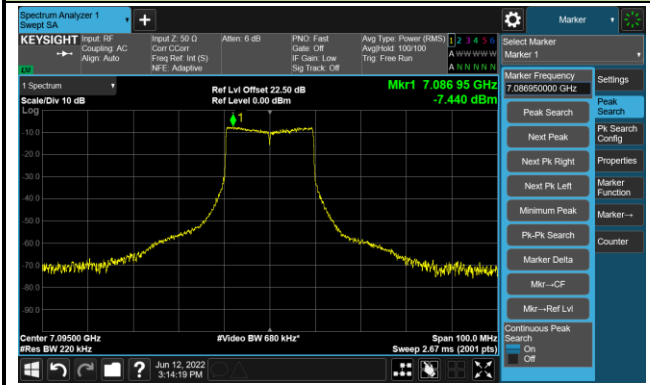

The Mask Data

802.11ax-HE20 Ant 0

Channel 185 (6875MHz)

The Reference Level

The Mask Data

Channel 189 (6895MHz)

The Reference Level

The Mask Data

Channel 213 (7015MHz)

The Reference Level

The Mask Data

802.11ax-HE20 Ant 0

Channel 229 (7095MHz)

The Reference Level

The Mask Data

802.11ax-HE40 Ant 0

Channel 03 (5965MHz)

The Reference Level

The Mask Data

Channel 51 (6205MHz)

The Reference Level

The Mask Data

Channel 91 (6405MHz)

The Reference Level