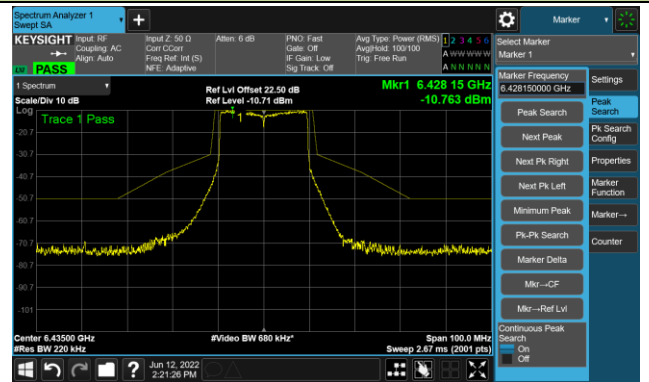

Channel 207 (6985MHz)

A.5 In-Band Emission Measurement

Test Site	WZ-SR5	Test Engineer	Liz Yuan
Test Date	2022-06-12		

802.11ax-HE20 - Ant 0 Channel 01 (5955MHz)

The Reference Level

The Mask Data

Channel 49 (6195MHz)

The Reference Level

The Mask Data

Channel 93 (6415MHz)

The Reference Level

The Mask Data

802.11ax-HE20 Ant 0

Channel 97 (6435MHz)

The Reference Level

The Mask Data

Channel 105 (6475MHz)

The Reference Level

The Mask Data

Channel 113 (6515MHz)

The Reference Level

The Mask Data

802.11ax-HE20 Ant 0

Channel 117 (6535MHz)

The Reference Level

The Mask Data

Channel 153 (6715MHz)

The Reference Level

The Mask Data

Channel 181 (6855MHz)

The Reference Level