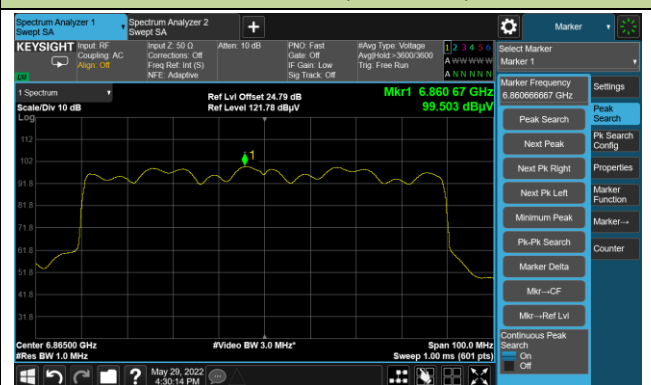

802.11ax-HE80 Power Spectral Density

Channel 7 (5985MHz)

Channel 55 (6225MHz)

Channel 87 (6385MHz)

Channel 103 (6465MHz)

Channel 119 (6545MHz)

Channel 135 (6625MHz)

Channel 151 (6705MHz)

Channel 183 (6865MHz)

802.11ax-HE160 Power Spectral Density

Channel 47 (6025MHz)

Channel 47 (6185MHz)

Channel 79 (6345MHz)

Channel 111 (6505MHz)

Channel 143 (6665MHz)

Channel 175 (6825MHz)

Channel 207 (6985MHz)

A.5 In-Band Emission Measurement

Test Site	WZ-SR5	Test Engineer	Liz Yuan
Test Date	2022-06-12		

802.11ax-HE20 - Ant 0 Channel 01 (5955MHz)

The Reference Level

The Mask Data

Channel 49 (6195MHz)