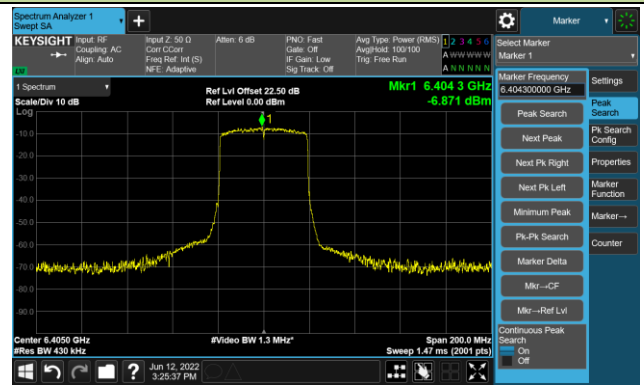

Channel 213 (7015MHz)

The Reference Level

The Mask Data

802.11ax-HE20 Ant 0

Channel 229 (7095MHz)

The Reference Level

The Mask Data

802.11ax-HE40 Ant 0

Channel 03 (5965MHz)

The Reference Level

The Mask Data

Channel 51 (6205MHz)

The Reference Level

The Mask Data

Channel 91 (6405MHz)

The Reference Level

The Mask Data

802.11ax-HE40 Ant 0

Channel 99 (6445MHz)

The Reference Level

The Mask Data

Channel 107 (6485MHz)

The Reference Level

The Mask Data