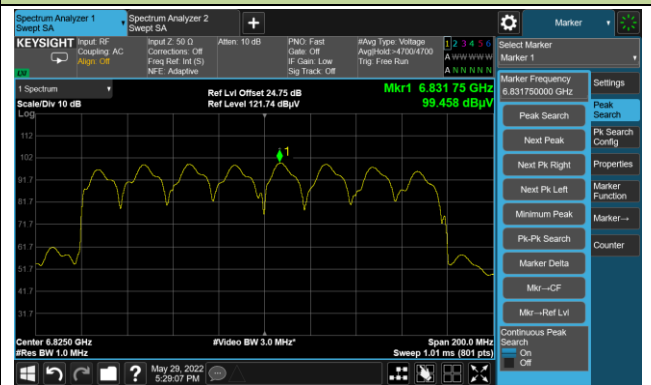

802.11ax-HE80 Power Spectral Density

Channel 7 (5985MHz)

Channel 55 (6225MHz)

Channel 87 (6385MHz)

Channel 103 (6465MHz)

Channel 119 (6545MHz)

Channel 135 (6625MHz)

Channel 151 (6705MHz)

Channel 183 (6865MHz)

802.11ax-HE160 Power Spectral Density

Channel 47 (6025MHz)

Channel 47 (6185MHz)

Channel 79 (6345MHz)

Channel 111 (6505MHz)

Channel 143 (6665MHz)

Channel 175 (6825MHz)

Channel 207 (6985MHz)

A.5 In-Band Emission Measurement

Test Site	WZ-SR5	Test Engineer	Liz Yuan
Test Date	2022-06-12		

802.11ax-HE20 - Ant 0 Channel 01 (5955MHz)

The Reference Level

The Mask Data

Channel 49 (6195MHz)

The Reference Level

The Mask Data

Channel 93 (6415MHz)

The Reference Level

The Mask Data

802.11ax-HE20 Ant 0

Channel 97 (6435MHz)

The Reference Level