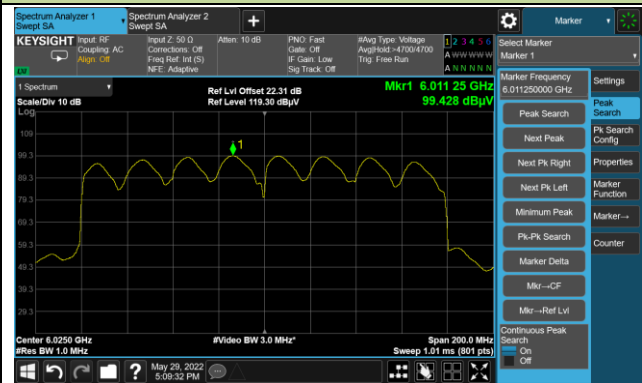

802.11ax-HE80 Power Spectral Density

Channel 7 (5985MHz)

Channel 55 (6225MHz)

Channel 87 (6385MHz)

Channel 103 (6465MHz)

Channel 119 (6545MHz)

Channel 135 (6625MHz)

Channel 151 (6705MHz)

Channel 183 (6865MHz)

802.11ax-HE160 Power Spectral Density

Channel 47 (6025MHz)

Channel 47 (6185MHz)

Channel 79 (6345MHz)

Channel 111 (6505MHz)

Channel 143 (6665MHz)

Channel 175 (6825MHz)

Channel 207 (6985MHz)

A.5 In-Band Emission Measurement

Test Site	WZ-SR5	Test Engineer	Liz Yuan
Test Date	2022-06-12		

802.11ax-HE20 - Ant 0 Channel 01 (5955MHz)

The Reference Level

The Mask Data

Channel 49 (6195MHz)