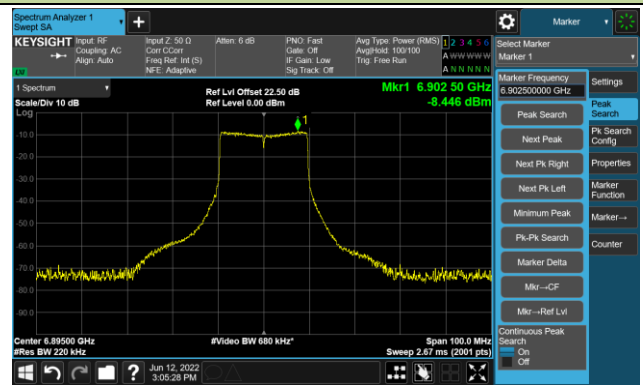

Channel 117 (6535MHz)

The Reference Level

The Mask Data

Channel 153 (6715MHz)

The Reference Level

The Mask Data

Channel 181 (6855MHz)

The Reference Level

The Mask Data

802.11ax-HE20 Ant 0

Channel 185 (6875MHz)

The Reference Level

The Mask Data

Channel 189 (6895MHz)

The Reference Level

The Mask Data

Channel 213 (7015MHz)

The Reference Level

The Mask Data

802.11ax-HE20 Ant 0

Channel 229 (7095MHz)

The Reference Level

The Mask Data

802.11ax-HE40 Ant 0