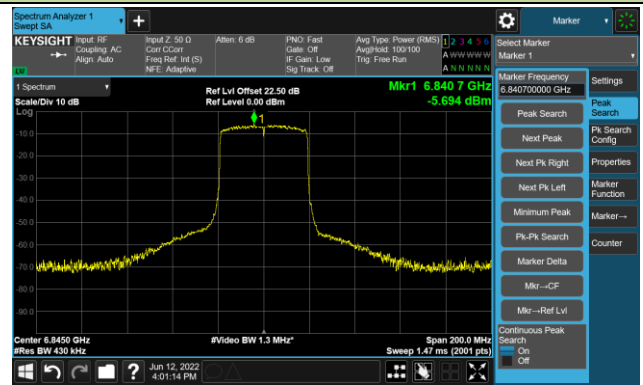

Channel 115 (6525MHz)

The Reference Level

The Mask Data

802.11ax-HE40 Ant 0

Channel 123 (6565MHz)

The Reference Level

The Mask Data

Channel 147 (6685MHz)

The Reference Level

The Mask Data

Channel 179 (6845MHz)

The Reference Level

The Mask Data

802.11ax-HE40 Ant 0

Channel 187 (6885MHz)

The Reference Level

The Mask Data

Channel 195 (6925MHz)

The Reference Level

The Mask Data

Channel 211 (7005MHz)

The Reference Level

The Mask Data

802.11ax-HE40 Ant 0