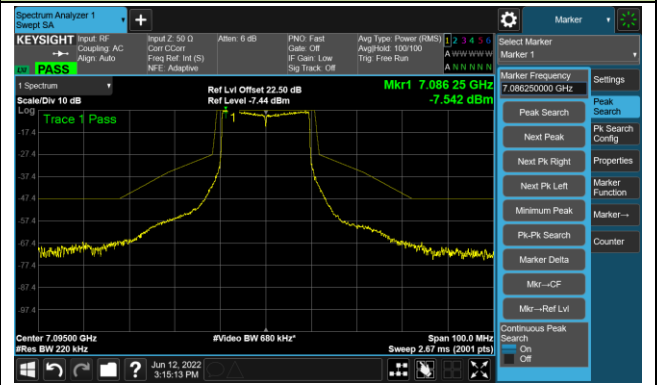

The Mask Data

802.11ax-HE20 Ant 0

Channel 185 (6875MHz)

The Reference Level

The Mask Data

Channel 189 (6895MHz)

The Reference Level

The Mask Data

Channel 213 (7015MHz)

The Reference Level

The Mask Data

802.11ax-HE20 Ant 0

Channel 229 (7095MHz)

The Reference Level

The Mask Data

802.11ax-HE40 Ant 0

Channel 03 (5965MHz)

The Reference Level

The Mask Data

Channel 51 (6205MHz)

The Reference Level

The Mask Data

Channel 91 (6405MHz)

The Reference Level

The Mask Data

802.11ax-HE40 Ant 0

Channel 99 (6445MHz)

The Reference Level

The Mask Data

Channel 107 (6485MHz)

The Reference Level

The Mask Data