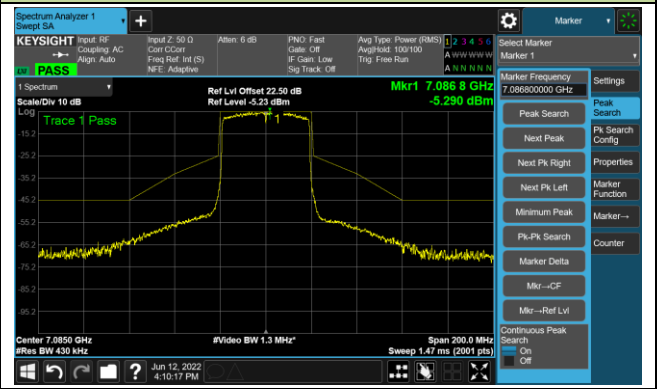

The Reference Level

The Mask Data

Channel 179 (6845MHz)

The Reference Level

The Mask Data

802.11ax-HE40 Ant 0

Channel 187 (6885MHz)

The Reference Level

The Mask Data

Channel 195 (6925MHz)

The Reference Level

The Mask Data

Channel 211 (7005MHz)

The Reference Level

The Mask Data

802.11ax-HE40 Ant 0

Channel 227 (7085MHz)

The Reference Level

The Mask Data

802.11ax-HE80 Ant 0

Channel 07 (5985MHz)

The Reference Level

The Mask Data

Channel 55 (6225MHz)

The Reference Level

The Mask Data

Channel 87 (6385MHz)

The Reference Level

The Mask Data