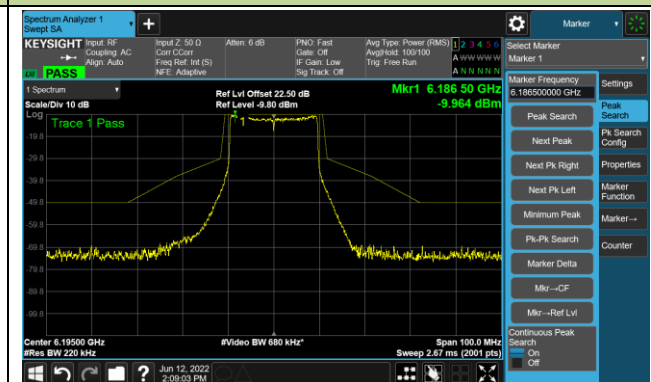

Channel 207 (6985MHz)

A.5 In-Band Emission Measurement

Test Site	WZ-SR5	Test Engineer	Liz Yuan
Test Date	2022-06-12		

802.11ax-HE20 - Ant 0 Channel 01 (5955MHz)

The Reference Level

The Mask Data

Channel 49 (6195MHz)

The Reference Level

The Mask Data

Channel 93 (6415MHz)

The Reference Level

The Mask Data

802.11ax-HE20 Ant 0

Channel 97 (6435MHz)

The Reference Level