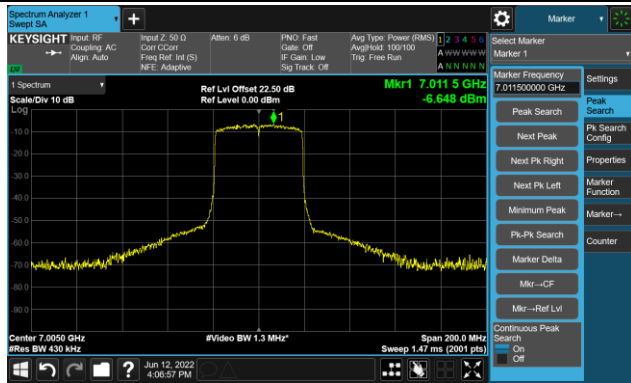

The Reference Level

The Mask Data

Channel 179 (6845MHz)

The Reference Level

The Mask Data

802.11ax-HE40 Ant 0

Channel 187 (6885MHz)

The Reference Level

The Mask Data

Channel 195 (6925MHz)

The Reference Level

The Mask Data

Channel 211 (7005MHz)

The Reference Level

The Mask Data

802.11ax-HE40 Ant 0

Channel 227 (7085MHz)

The Reference Level

The Mask Data

802.11ax-HE80 Ant 0

Channel 07 (5985MHz)

The Reference Level

The Mask Data

Channel 55 (6225MHz)

The Reference Level

The Mask Data

Channel 87 (6385MHz)

The Reference Level

The Mask Data