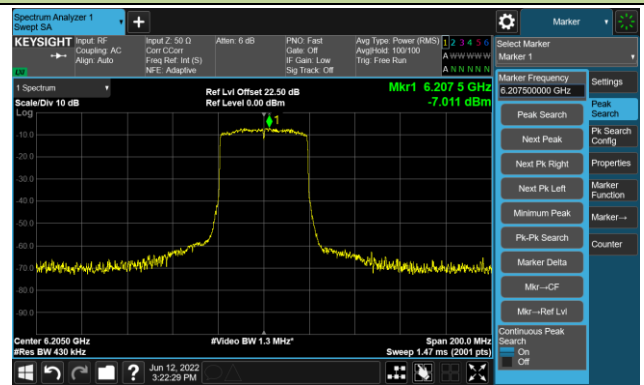

Channel 213 (7015MHz)

The Reference Level

The Mask Data

802.11ax-HE20 Ant 0

Channel 229 (7095MHz)

The Reference Level

The Mask Data

802.11ax-HE40 Ant 0

Channel 03 (5965MHz)

The Reference Level

The Mask Data

Channel 51 (6205MHz)

The Reference Level

The Mask Data

Channel 91 (6405MHz)

The Reference Level

The Mask Data

802.11ax-HE40 Ant 0

Channel 99 (6445MHz)

The Reference Level

The Mask Data

Channel 107 (6485MHz)

The Reference Level

The Mask Data