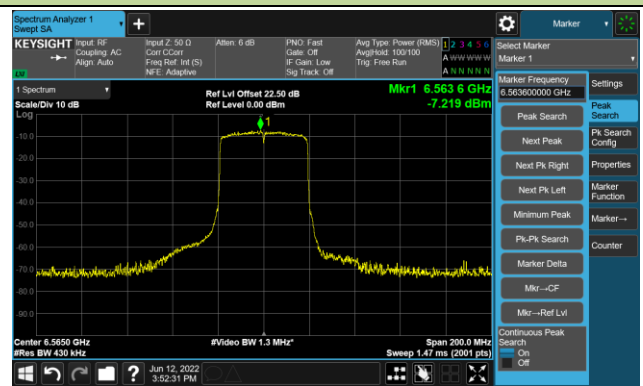

The Mask Data

802.11ax-HE40 Ant 0

Channel 99 (6445MHz)

The Reference Level

The Mask Data

Channel 107 (6485MHz)

The Reference Level

The Mask Data

Channel 115 (6525MHz)

The Reference Level

The Mask Data

802.11ax-HE40 Ant 0

Channel 123 (6565MHz)

The Reference Level

The Mask Data

Channel 147 (6685MHz)

The Reference Level

The Mask Data

Channel 179 (6845MHz)

The Reference Level

The Mask Data

802.11ax-HE40 Ant 0

Channel 187 (6885MHz)

The Reference Level