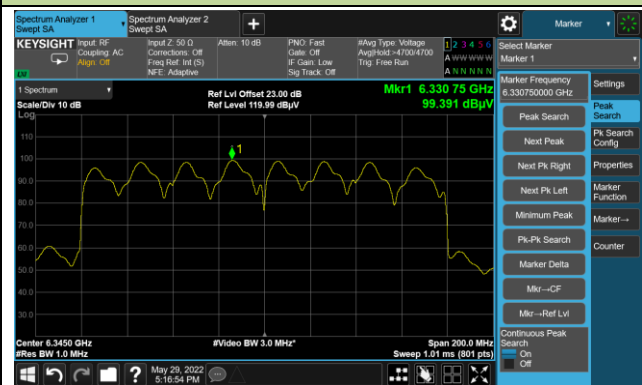

802.11ax-HE80 Power Spectral Density

Channel 7 (5985MHz)

Channel 55 (6225MHz)

Channel 87 (6385MHz)

Channel 103 (6465MHz)

Channel 119 (6545MHz)

Channel 135 (6625MHz)

Channel 151 (6705MHz)

Channel 183 (6865MHz)

802.11ax-HE160 Power Spectral Density

Channel 47 (6025MHz)

Channel 47 (6185MHz)

Channel 79 (6345MHz)

Channel 111 (6505MHz)

Channel 143 (6665MHz)

Channel 175 (6825MHz)

Channel 207 (6985MHz)

A.5 In-Band Emission Measurement

Test Site	WZ-SR5	Test Engineer	Liz Yuan
Test Date	2022-06-12		

802.11ax-HE20 - Ant 0 Channel 01 (5955MHz)

The Reference Level

The Mask Data

Channel 49 (6195MHz)

The Reference Level

The Mask Data

Channel 93 (6415MHz)

The Reference Level

The Mask Data

802.11ax-HE20 Ant 0

Channel 97 (6435MHz)

The Reference Level