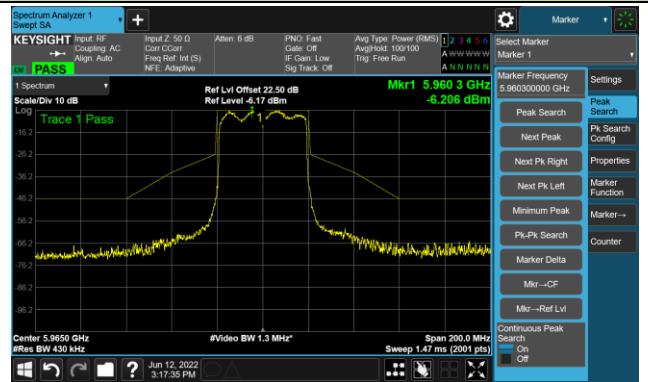

The Mask Data

802.11ax-HE20 Ant 0

Channel 185 (6875MHz)

The Reference Level

The Mask Data

Channel 189 (6895MHz)

The Reference Level

The Mask Data

Channel 213 (7015MHz)

The Reference Level

The Mask Data

802.11ax-HE20 Ant 0

Channel 229 (7095MHz)

The Reference Level

The Mask Data

802.11ax-HE40 Ant 0

Channel 03 (5965MHz)

The Reference Level

The Mask Data

Channel 51 (6205MHz)

The Reference Level

The Mask Data

Channel 91 (6405MHz)

The Reference Level