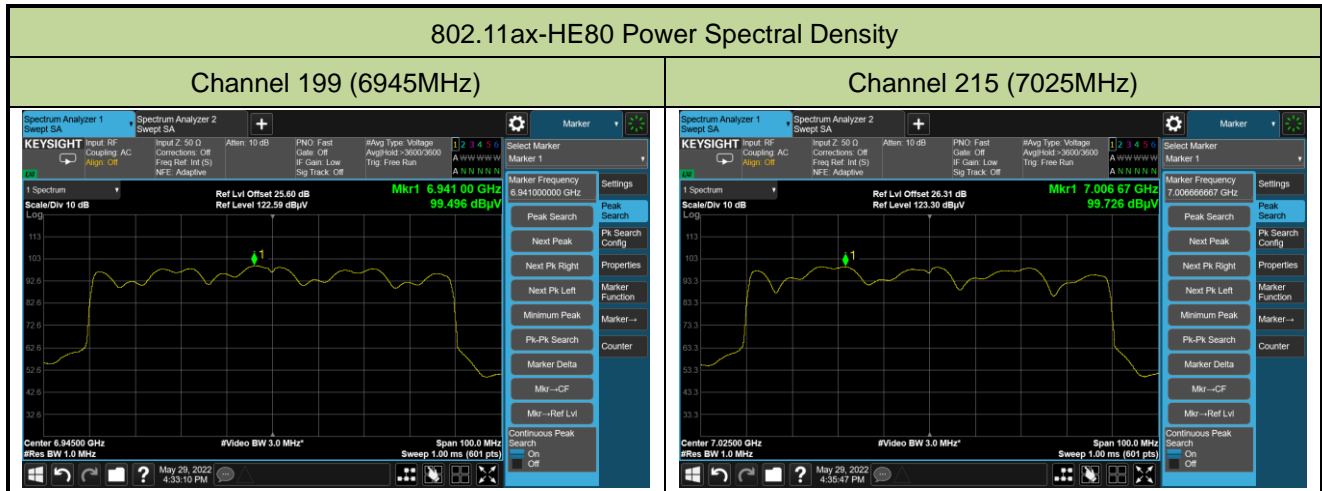

802.11ax-HE80 Power Spectral Density

Channel 7 (5985MHz)

Channel 55 (6225MHz)

Channel 87 (6385MHz)

Channel 103 (6465MHz)

Channel 119 (6545MHz)

Channel 135 (6625MHz)

Channel 151 (6705MHz)

Channel 183 (6865MHz)

802.11ax-HE160 Power Spectral Density

Channel 47 (6025MHz)

Channel 47 (6185MHz)

Channel 79 (6345MHz)

Channel 111 (6505MHz)

Channel 143 (6665MHz)

Channel 175 (6825MHz)

Channel 207 (6985MHz)

A.5 In-Band Emission Measurement

Test Site	WZ-SR5	Test Engineer	Liz Yuan
Test Date	2022-06-12		

802.11ax-HE20 - Ant 0 Channel 01 (5955MHz)

The Reference Level

The Mask Data

Channel 49 (6195MHz)