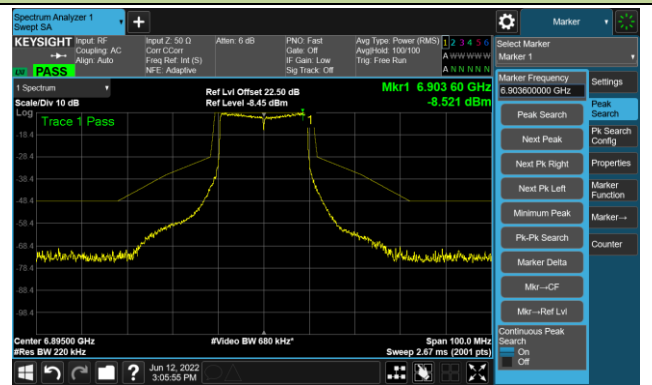

Channel 117 (6535MHz)

The Reference Level

The Mask Data

Channel 153 (6715MHz)

The Reference Level

The Mask Data

Channel 181 (6855MHz)

The Reference Level

The Mask Data

802.11ax-HE20 Ant 0

Channel 185 (6875MHz)

The Reference Level

The Mask Data

Channel 189 (6895MHz)

The Reference Level

The Mask Data

Channel 213 (7015MHz)

The Reference Level

The Mask Data

802.11ax-HE20 Ant 0

Channel 229 (7095MHz)

The Reference Level

The Mask Data

802.11ax-HE40 Ant 0

Channel 03 (5965MHz)

The Reference Level

The Mask Data

Channel 51 (6205MHz)

The Reference Level

The Mask Data

Channel 91 (6405MHz)

The Reference Level