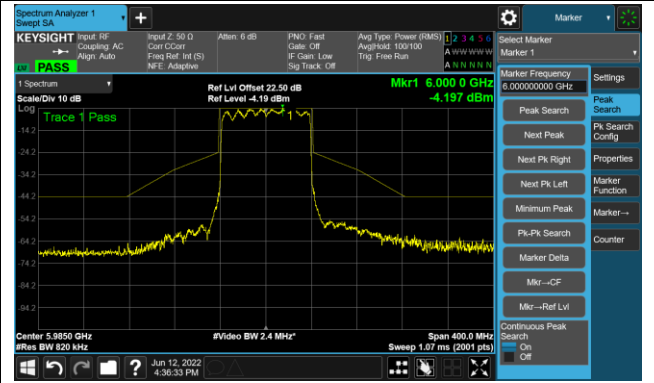

The Mask Data

Channel 195 (6925MHz)

The Reference Level

The Mask Data

Channel 211 (7005MHz)

The Reference Level

The Mask Data

802.11ax-HE40 Ant 0

Channel 227 (7085MHz)

The Reference Level

The Mask Data

802.11ax-HE80 Ant 0

Channel 07 (5985MHz)

The Reference Level

The Mask Data

Channel 55 (6225MHz)

The Reference Level

The Mask Data

Channel 87 (6385MHz)

The Reference Level

The Mask Data