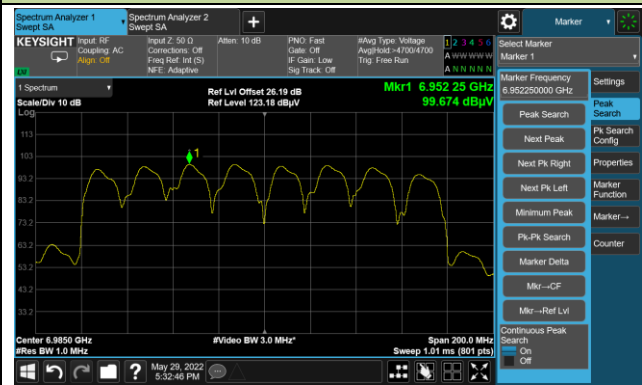

Channel 183 (6865MHz)

802.11ax-HE160 Power Spectral Density

Channel 47 (6025MHz)

Channel 47 (6185MHz)

Channel 79 (6345MHz)

Channel 111 (6505MHz)

Channel 143 (6665MHz)

Channel 175 (6825MHz)

Channel 207 (6985MHz)

A.5 In-Band Emission Measurement

Test Site	WZ-SR5	Test Engineer	Liz Yuan
Test Date	2022-06-12		

802.11ax-HE20 - Ant 0 Channel 01 (5955MHz)

The Reference Level

The Mask Data

Channel 49 (6195MHz)

The Reference Level

The Mask Data

Channel 93 (6415MHz)

The Reference Level

The Mask Data

802.11ax-HE20 Ant 0

Channel 97 (6435MHz)

The Reference Level