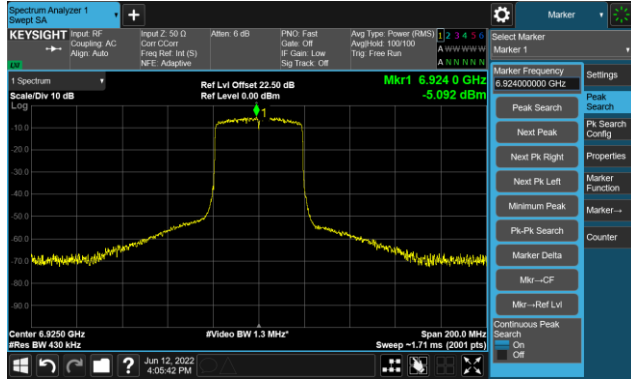

The Reference Level

The Mask Data

Channel 179 (6845MHz)

The Reference Level

The Mask Data

802.11ax-HE40 Ant 0

Channel 187 (6885MHz)

The Reference Level

The Mask Data

Channel 195 (6925MHz)

The Reference Level

The Mask Data

Channel 211 (7005MHz)

The Reference Level

The Mask Data

802.11ax-HE40 Ant 0