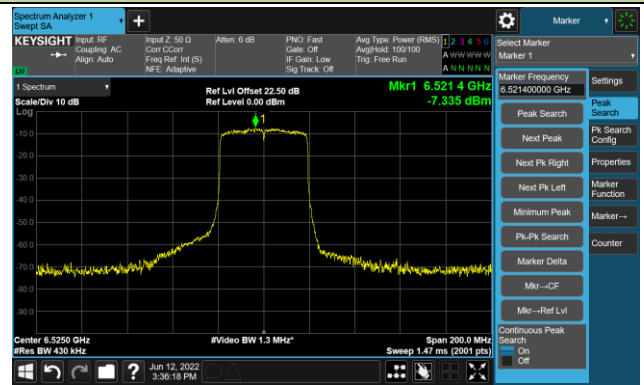

Channel 03 (5965MHz)

The Reference Level

The Mask Data

Channel 51 (6205MHz)

The Reference Level

The Mask Data

Channel 91 (6405MHz)

The Reference Level

The Mask Data

802.11ax-HE40 Ant 0

Channel 99 (6445MHz)

The Reference Level

The Mask Data

Channel 107 (6485MHz)

The Reference Level

The Mask Data

Channel 115 (6525MHz)

The Reference Level

The Mask Data

802.11ax-HE40 Ant 0

Channel 123 (6565MHz)

The Reference Level

The Mask Data

Channel 147 (6685MHz)