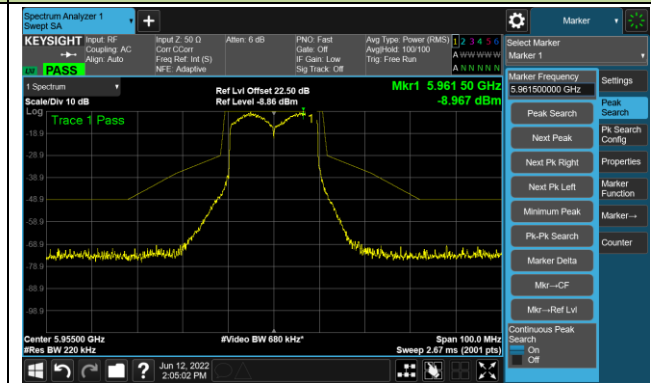

Channel 183 (6865MHz)

802.11ax-HE160 Power Spectral Density

Channel 47 (6025MHz)

Channel 47 (6185MHz)

Channel 79 (6345MHz)

Channel 111 (6505MHz)

Channel 143 (6665MHz)

Channel 175 (6825MHz)

Channel 207 (6985MHz)

A.5 In-Band Emission Measurement

Test Site	WZ-SR5	Test Engineer	Liz Yuan
Test Date	2022-06-12		

802.11ax-HE20 - Ant 0 Channel 01 (5955MHz)

The Reference Level

The Mask Data

Channel 49 (6195MHz)

The Reference Level

The Mask Data

Channel 93 (6415MHz)

The Reference Level

The Mask Data

802.11ax-HE20 Ant 0

Channel 97 (6435MHz)

The Reference Level