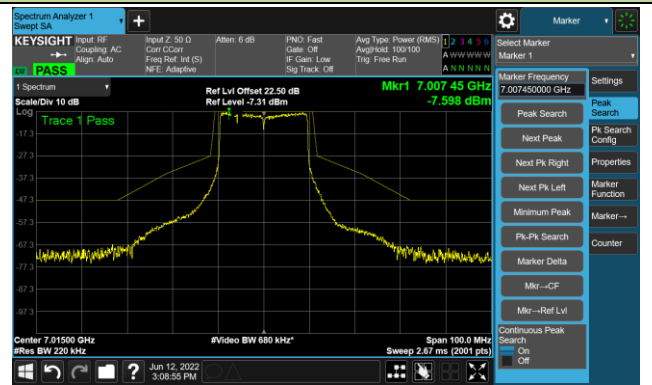

Channel 117 (6535MHz)

The Reference Level

The Mask Data

Channel 153 (6715MHz)

The Reference Level

The Mask Data

Channel 181 (6855MHz)

The Reference Level

The Mask Data

802.11ax-HE20 Ant 0

Channel 185 (6875MHz)

The Reference Level

The Mask Data

Channel 189 (6895MHz)

The Reference Level

The Mask Data

Channel 213 (7015MHz)

The Reference Level

The Mask Data

802.11ax-HE20 Ant 0

Channel 229 (7095MHz)

The Reference Level

The Mask Data

802.11ax-HE40 Ant 0

Channel 03 (5965MHz)

The Reference Level

The Mask Data

Channel 51 (6205MHz)

The Reference Level

The Mask Data

Channel 91 (6405MHz)

The Reference Level