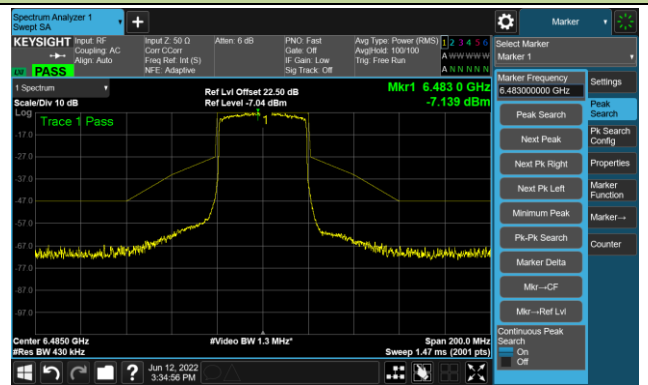

Channel 03 (5965MHz)

The Reference Level

The Mask Data

Channel 51 (6205MHz)

The Reference Level

The Mask Data

Channel 91 (6405MHz)

The Reference Level

The Mask Data

802.11ax-HE40 Ant 0

Channel 99 (6445MHz)

The Reference Level

The Mask Data

Channel 107 (6485MHz)

The Reference Level

The Mask Data

Channel 115 (6525MHz)

The Reference Level

The Mask Data

802.11ax-HE40 Ant 0

Channel 123 (6565MHz)

The Reference Level

The Mask Data

Channel 147 (6685MHz)