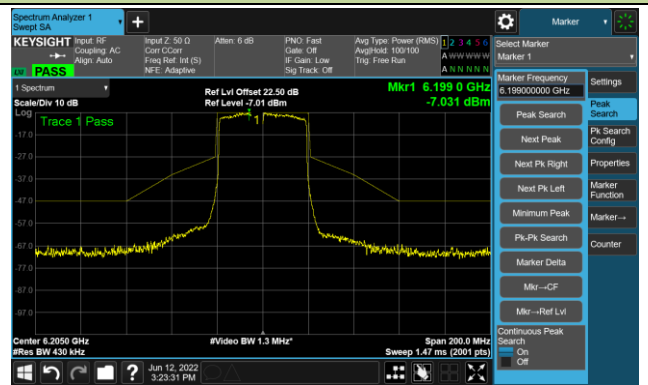

Channel 213 (7015MHz)

The Reference Level

The Mask Data

802.11ax-HE20 Ant 0

Channel 229 (7095MHz)

The Reference Level

The Mask Data

802.11ax-HE40 Ant 0

Channel 03 (5965MHz)

The Reference Level

The Mask Data

Channel 51 (6205MHz)

The Reference Level

The Mask Data

Channel 91 (6405MHz)

The Reference Level

The Mask Data

802.11ax-HE40 Ant 0

Channel 99 (6445MHz)

The Reference Level

The Mask Data

Channel 107 (6485MHz)

The Reference Level

The Mask Data