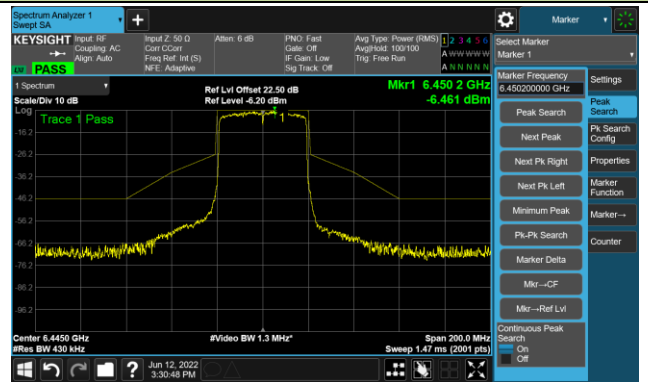

Channel 03 (5965MHz)

The Reference Level

The Mask Data

Channel 51 (6205MHz)

The Reference Level

The Mask Data

Channel 91 (6405MHz)

The Reference Level

The Mask Data

802.11ax-HE40 Ant 0

Channel 99 (6445MHz)

The Reference Level

The Mask Data

Channel 107 (6485MHz)

The Reference Level

The Mask Data

Channel 115 (6525MHz)

The Reference Level

The Mask Data

802.11ax-HE40 Ant 0

Channel 123 (6565MHz)

The Reference Level

The Mask Data

Channel 147 (6685MHz)