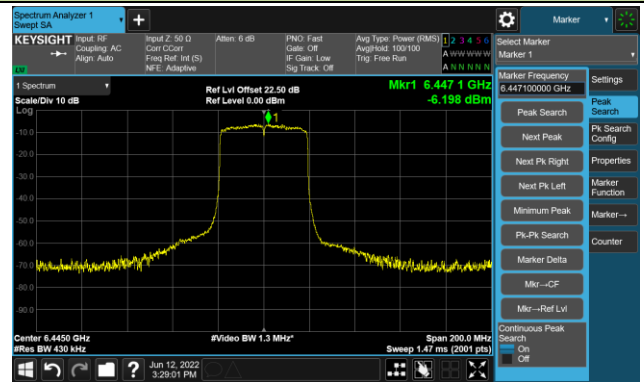

Channel 213 (7015MHz)

The Reference Level

The Mask Data

802.11ax-HE20 Ant 0

Channel 229 (7095MHz)

The Reference Level

The Mask Data

802.11ax-HE40 Ant 0

Channel 03 (5965MHz)

The Reference Level

The Mask Data

Channel 51 (6205MHz)

The Reference Level

The Mask Data

Channel 91 (6405MHz)

The Reference Level

The Mask Data

802.11ax-HE40 Ant 0

Channel 99 (6445MHz)

The Reference Level

The Mask Data

Channel 107 (6485MHz)

The Reference Level

The Mask Data