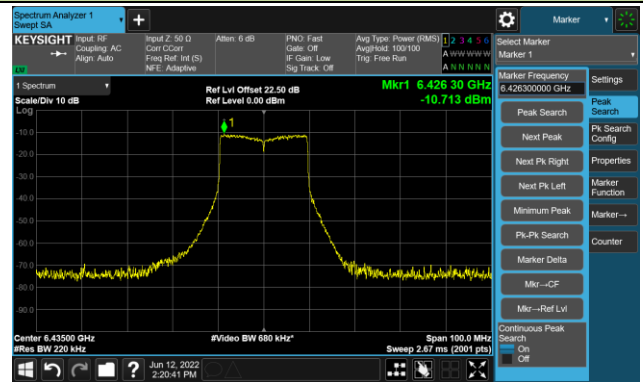

Channel 207 (6985MHz)

A.5 In-Band Emission Measurement

Test Site	WZ-SR5	Test Engineer	Liz Yuan
Test Date	2022-06-12		

802.11ax-HE20 - Ant 0 Channel 01 (5955MHz)

The Reference Level

The Mask Data

Channel 49 (6195MHz)

The Reference Level

The Mask Data

Channel 93 (6415MHz)

The Reference Level

The Mask Data

802.11ax-HE20 Ant 0

Channel 97 (6435MHz)

The Reference Level

The Mask Data

Channel 105 (6475MHz)

The Reference Level

The Mask Data

Channel 113 (6515MHz)

The Reference Level

The Mask Data

802.11ax-HE20 Ant 0

Channel 117 (6535MHz)

The Reference Level

The Mask Data

Channel 153 (6715MHz)

The Reference Level

The Mask Data

Channel 181 (6855MHz)

The Reference Level