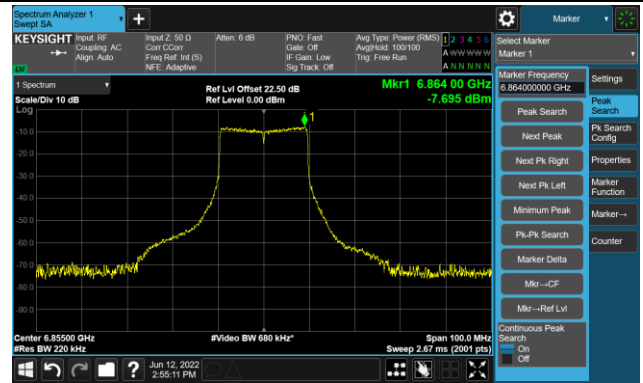

Channel 117 (6535MHz)

The Reference Level

The Mask Data

Channel 153 (6715MHz)

The Reference Level

The Mask Data

Channel 181 (6855MHz)

The Reference Level

The Mask Data

802.11ax-HE20 Ant 0

Channel 185 (6875MHz)

The Reference Level

The Mask Data

Channel 189 (6895MHz)

The Reference Level

The Mask Data