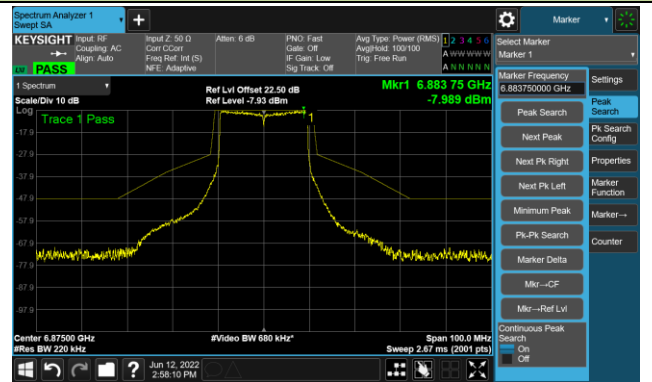

Channel 117 (6535MHz)

The Reference Level

The Mask Data

Channel 153 (6715MHz)

The Reference Level

The Mask Data

Channel 181 (6855MHz)

The Reference Level

The Mask Data

802.11ax-HE20 Ant 0

Channel 185 (6875MHz)

The Reference Level

The Mask Data

Channel 189 (6895MHz)

The Reference Level

The Mask Data

Channel 213 (7015MHz)

The Reference Level

The Mask Data

802.11ax-HE20 Ant 0

Channel 229 (7095MHz)

The Reference Level

The Mask Data

802.11ax-HE40 Ant 0

Channel 03 (5965MHz)

The Reference Level

The Mask Data

Channel 51 (6205MHz)

The Reference Level

The Mask Data

Channel 91 (6405MHz)

The Reference Level