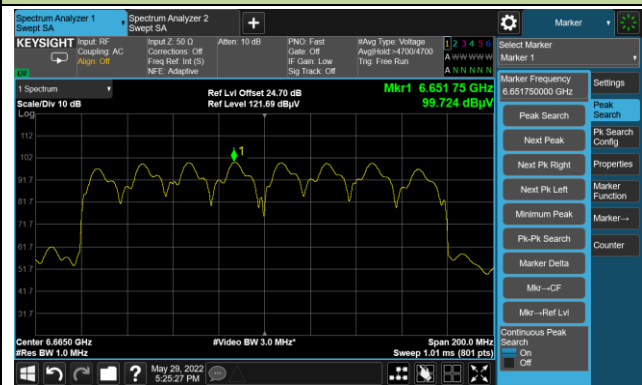

802.11ax-HE80 Power Spectral Density

Channel 7 (5985MHz)

Channel 55 (6225MHz)

Channel 87 (6385MHz)

Channel 103 (6465MHz)

Channel 119 (6545MHz)

Channel 135 (6625MHz)

Channel 151 (6705MHz)

Channel 183 (6865MHz)

802.11ax-HE160 Power Spectral Density

Channel 47 (6025MHz)

Channel 47 (6185MHz)

Channel 79 (6345MHz)

Channel 111 (6505MHz)

Channel 143 (6665MHz)

Channel 175 (6825MHz)

Channel 207 (6985MHz)

A.5 In-Band Emission Measurement

Test Site	WZ-SR5	Test Engineer	Liz Yuan
Test Date	2022-06-12		

802.11ax-HE20 - Ant 0 Channel 01 (5955MHz)

The Reference Level

The Mask Data

Channel 49 (6195MHz)

The Reference Level

The Mask Data

Channel 93 (6415MHz)

The Reference Level

The Mask Data

802.11ax-HE20 Ant 0

Channel 97 (6435MHz)

The Reference Level