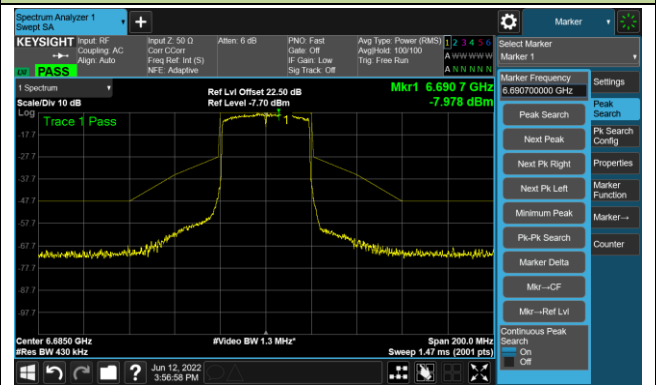

The Mask Data

802.11ax-HE40 Ant 0

Channel 99 (6445MHz)

The Reference Level

The Mask Data

Channel 107 (6485MHz)

The Reference Level

The Mask Data

Channel 115 (6525MHz)

The Reference Level

The Mask Data

802.11ax-HE40 Ant 0

Channel 123 (6565MHz)

The Reference Level

The Mask Data

Channel 147 (6685MHz)

The Reference Level

The Mask Data

Channel 179 (6845MHz)

The Reference Level

The Mask Data

802.11ax-HE40 Ant 0

Channel 187 (6885MHz)

The Reference Level

The Mask Data

Channel 195 (6925MHz)

The Reference Level

The Mask Data

Channel 211 (7005MHz)

The Reference Level

The Mask Data

802.11ax-HE40 Ant 0