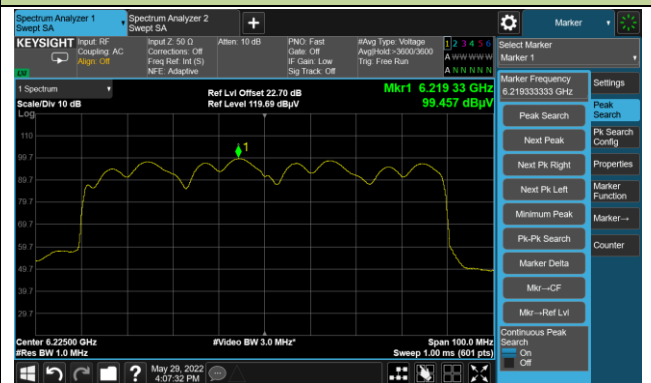

802.11ax-HE80 Power Spectral Density

Channel 7 (5985MHz)

Channel 55 (6225MHz)

Channel 87 (6385MHz)

Channel 103 (6465MHz)

Channel 119 (6545MHz)

Channel 135 (6625MHz)

Channel 151 (6705MHz)

Channel 183 (6865MHz)

802.11ax-HE160 Power Spectral Density

Channel 47 (6025MHz)

Channel 47 (6185MHz)

Channel 79 (6345MHz)

Channel 111 (6505MHz)

Channel 143 (6665MHz)

Channel 175 (6825MHz)

Channel 207 (6985MHz)

A.5 In-Band Emission Measurement

Test Site	WZ-SR5	Test Engineer	Liz Yuan
Test Date	2022-06-12		

802.11ax-HE20 - Ant 0 Channel 01 (5955MHz)

The Reference Level

The Mask Data

Channel 49 (6195MHz)