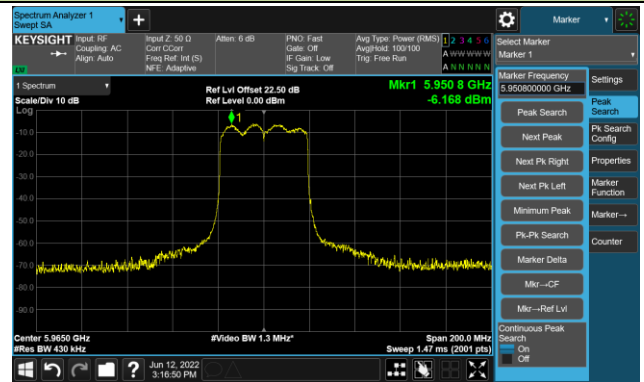

Channel 213 (7015MHz)

The Reference Level

The Mask Data

802.11ax-HE20 Ant 0

Channel 229 (7095MHz)

The Reference Level

The Mask Data

802.11ax-HE40 Ant 0

Channel 03 (5965MHz)

The Reference Level

The Mask Data

Channel 51 (6205MHz)

The Reference Level

The Mask Data

Channel 91 (6405MHz)

The Reference Level