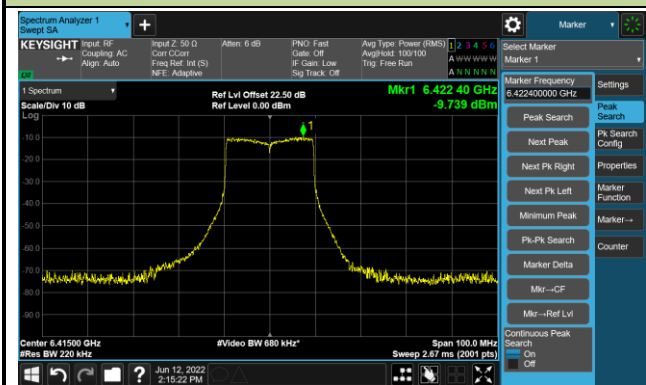

Channel 207 (6985MHz)

A.5 In-Band Emission Measurement

Test Site	WZ-SR5	Test Engineer	Liz Yuan
Test Date	2022-06-12		

802.11ax-HE20 - Ant 0 Channel 01 (5955MHz)

The Reference Level

The Mask Data

Channel 49 (6195MHz)

The Reference Level

The Mask Data

Channel 93 (6415MHz)

The Reference Level

The Mask Data

802.11ax-HE20 Ant 0

Channel 97 (6435MHz)

The Reference Level

The Mask Data

Channel 105 (6475MHz)

The Reference Level

The Mask Data

Channel 113 (6515MHz)

The Reference Level

The Mask Data

802.11ax-HE20 Ant 0

Channel 117 (6535MHz)

The Reference Level

The Mask Data

Channel 153 (6715MHz)

The Reference Level

The Mask Data

Channel 181 (6855MHz)

The Reference Level