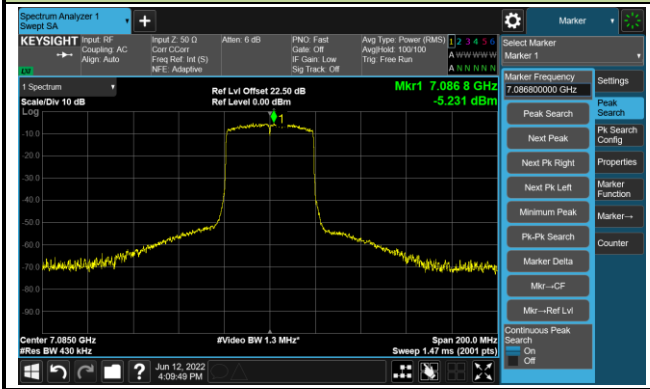

The Reference Level

The Mask Data

Channel 179 (6845MHz)

The Reference Level

The Mask Data

802.11ax-HE40 Ant 0

Channel 187 (6885MHz)

The Reference Level

The Mask Data

Channel 195 (6925MHz)

The Reference Level

The Mask Data

Channel 211 (7005MHz)

The Reference Level

The Mask Data

802.11ax-HE40 Ant 0

Channel 227 (7085MHz)

The Reference Level

The Mask Data

802.11ax-HE80 Ant 0

Channel 07 (5985MHz)

The Reference Level

The Mask Data

Channel 55 (6225MHz)

The Reference Level

The Mask Data

Channel 87 (6385MHz)

The Reference Level

The Mask Data