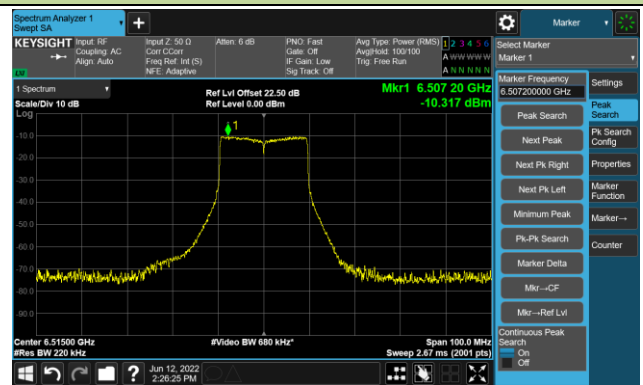

The Reference Level

The Mask Data

Channel 93 (6415MHz)

The Reference Level

The Mask Data

802.11ax-HE20 Ant 0

Channel 97 (6435MHz)

The Reference Level

The Mask Data

Channel 105 (6475MHz)

The Reference Level

The Mask Data

Channel 113 (6515MHz)

The Reference Level

The Mask Data

802.11ax-HE20 Ant 0

Channel 117 (6535MHz)

The Reference Level

The Mask Data

Channel 153 (6715MHz)

The Reference Level

The Mask Data

Channel 181 (6855MHz)

The Reference Level