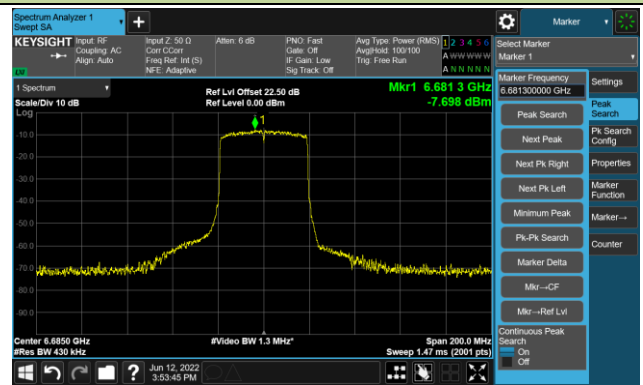

Channel 115 (6525MHz)

The Reference Level

The Mask Data

802.11ax-HE40 Ant 0

Channel 123 (6565MHz)

The Reference Level

The Mask Data

Channel 147 (6685MHz)

The Reference Level

The Mask Data

Channel 179 (6845MHz)

The Reference Level

The Mask Data

802.11ax-HE40 Ant 0

Channel 187 (6885MHz)

The Reference Level