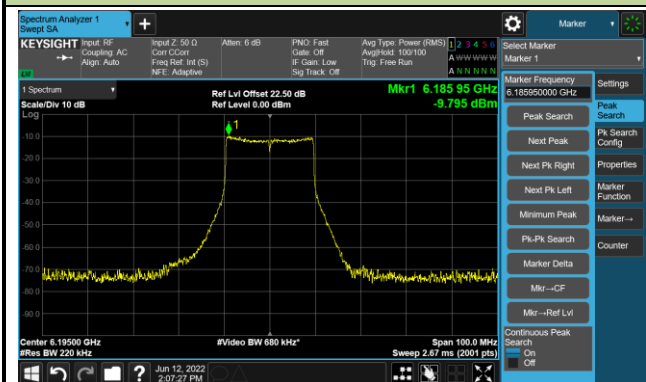

Channel 207 (6985MHz)

A.5 In-Band Emission Measurement

Test Site	WZ-SR5	Test Engineer	Liz Yuan
Test Date	2022-06-12		

802.11ax-HE20 - Ant 0 Channel 01 (5955MHz)

The Reference Level

The Mask Data

Channel 49 (6195MHz)

The Reference Level

The Mask Data

Channel 93 (6415MHz)

The Reference Level

The Mask Data

802.11ax-HE20 Ant 0

Channel 97 (6435MHz)

The Reference Level