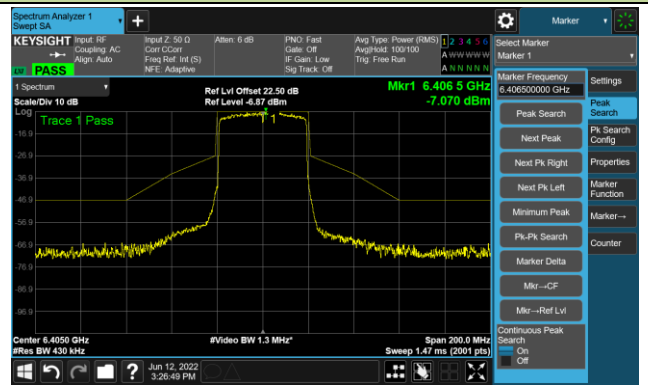

Channel 213 (7015MHz)

The Reference Level

The Mask Data

802.11ax-HE20 Ant 0

Channel 229 (7095MHz)

The Reference Level

The Mask Data

802.11ax-HE40 Ant 0

Channel 03 (5965MHz)

The Reference Level

The Mask Data

Channel 51 (6205MHz)

The Reference Level

The Mask Data

Channel 91 (6405MHz)

The Reference Level

The Mask Data

802.11ax-HE40 Ant 0

Channel 99 (6445MHz)

The Reference Level

The Mask Data

Channel 107 (6485MHz)

The Reference Level

The Mask Data