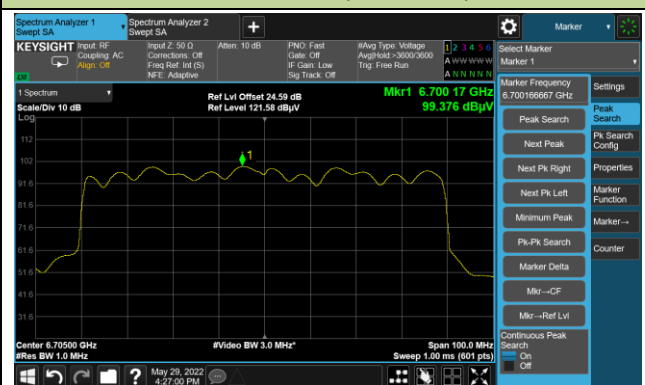

802.11ax-HE80 Power Spectral Density

Channel 7 (5985MHz)

Channel 55 (6225MHz)

Channel 87 (6385MHz)

Channel 103 (6465MHz)

Channel 119 (6545MHz)

Channel 135 (6625MHz)

Channel 151 (6705MHz)

Channel 183 (6865MHz)

802.11ax-HE160 Power Spectral Density

Channel 47 (6025MHz)

Channel 47 (6185MHz)

Channel 79 (6345MHz)

Channel 111 (6505MHz)

Channel 143 (6665MHz)

Channel 175 (6825MHz)

Channel 207 (6985MHz)

A.5 In-Band Emission Measurement

Test Site	WZ-SR5	Test Engineer	Liz Yuan
Test Date	2022-06-12		

802.11ax-HE20 - Ant 0 Channel 01 (5955MHz)

The Reference Level

The Mask Data

Channel 49 (6195MHz)