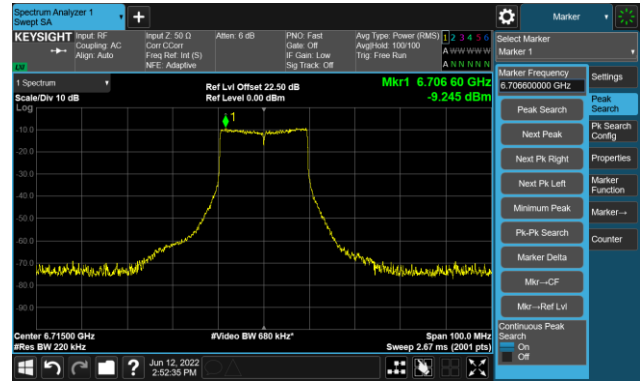

Channel 117 (6535MHz)

The Reference Level

The Mask Data

Channel 153 (6715MHz)

The Reference Level

The Mask Data

Channel 181 (6855MHz)

The Reference Level

The Mask Data

802.11ax-HE20 Ant 0

Channel 185 (6875MHz)

The Reference Level

The Mask Data

Channel 189 (6895MHz)

The Reference Level

The Mask Data