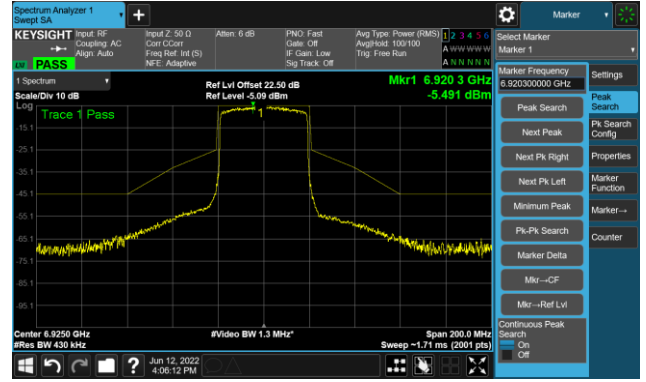

The Reference Level

The Mask Data

Channel 179 (6845MHz)

The Reference Level

The Mask Data

802.11ax-HE40 Ant 0

Channel 187 (6885MHz)

The Reference Level

The Mask Data

Channel 195 (6925MHz)

The Reference Level

The Mask Data

Channel 211 (7005MHz)

The Reference Level

The Mask Data

802.11ax-HE40 Ant 0

Channel 227 (7085MHz)

The Reference Level

The Mask Data

802.11ax-HE80 Ant 0

Channel 07 (5985MHz)

The Reference Level

The Mask Data

Channel 55 (6225MHz)

The Reference Level

The Mask Data

Channel 87 (6385MHz)

The Reference Level

The Mask Data