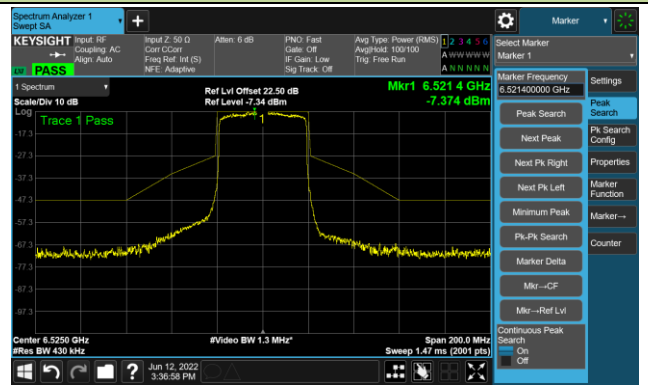

Channel 03 (5965MHz)

The Reference Level

The Mask Data

Channel 51 (6205MHz)

The Reference Level

The Mask Data

Channel 91 (6405MHz)

The Reference Level

The Mask Data

802.11ax-HE40 Ant 0

Channel 99 (6445MHz)

The Reference Level

The Mask Data

Channel 107 (6485MHz)

The Reference Level

The Mask Data

Channel 115 (6525MHz)

The Reference Level

The Mask Data

802.11ax-HE40 Ant 0

Channel 123 (6565MHz)

The Reference Level

The Mask Data

Channel 147 (6685MHz)