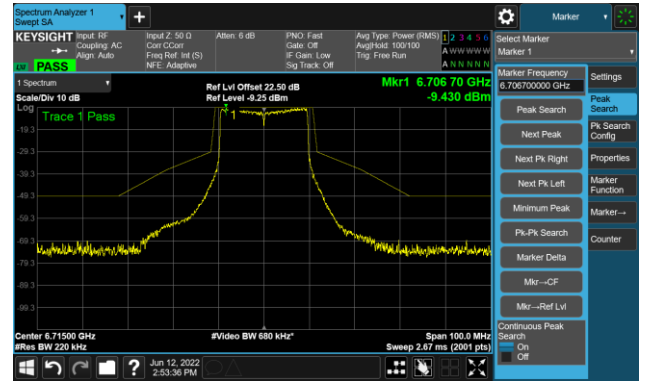

The Mask Data

Channel 105 (6475MHz)

The Reference Level

The Mask Data

Channel 113 (6515MHz)

The Reference Level

The Mask Data

802.11ax-HE20 Ant 0

Channel 117 (6535MHz)

The Reference Level

The Mask Data

Channel 153 (6715MHz)

The Reference Level

The Mask Data

Channel 181 (6855MHz)

The Reference Level

The Mask Data

802.11ax-HE20 Ant 0

Channel 185 (6875MHz)

The Reference Level

The Mask Data

Channel 189 (6895MHz)

The Reference Level

The Mask Data