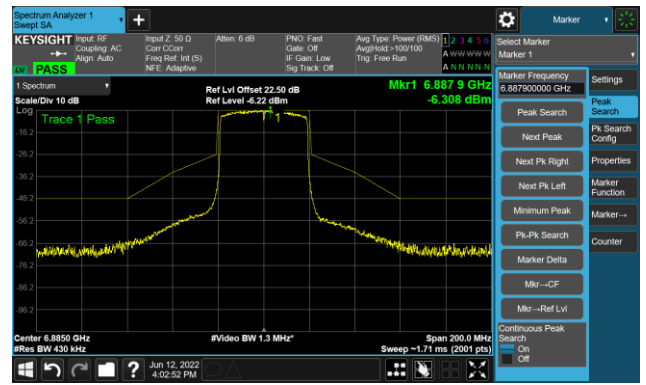

Channel 115 (6525MHz)

The Reference Level

The Mask Data

802.11ax-HE40 Ant 0

Channel 123 (6565MHz)

The Reference Level

The Mask Data

Channel 147 (6685MHz)

The Reference Level

The Mask Data

Channel 179 (6845MHz)

The Reference Level

The Mask Data

802.11ax-HE40 Ant 0

Channel 187 (6885MHz)

The Reference Level

The Mask Data

Channel 195 (6925MHz)

The Reference Level

The Mask Data

Channel 211 (7005MHz)

The Reference Level

The Mask Data

802.11ax-HE40 Ant 0

Channel 227 (7085MHz)

The Reference Level

The Mask Data

802.11ax-HE80 Ant 0

Channel 07 (5985MHz)

The Reference Level

The Mask Data

Channel 55 (6225MHz)