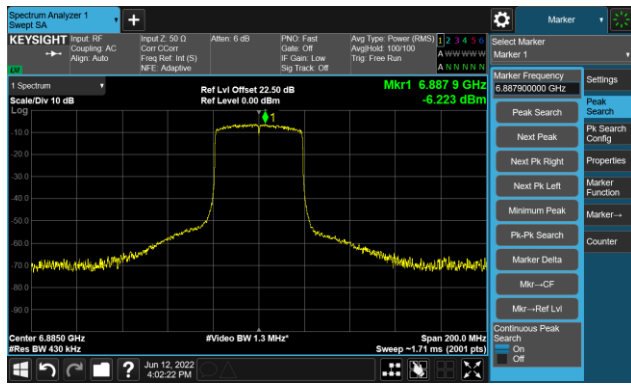

Channel 115 (6525MHz)

The Reference Level

The Mask Data

802.11ax-HE40 Ant 0

Channel 123 (6565MHz)

The Reference Level

The Mask Data

Channel 147 (6685MHz)

The Reference Level

The Mask Data

Channel 179 (6845MHz)

The Reference Level

The Mask Data

802.11ax-HE40 Ant 0

Channel 187 (6885MHz)

The Reference Level

The Mask Data

Channel 195 (6925MHz)

The Reference Level

The Mask Data

Channel 211 (7005MHz)

The Reference Level

The Mask Data

802.11ax-HE40 Ant 0

Channel 227 (7085MHz)

The Reference Level

The Mask Data

802.11ax-HE80 Ant 0

Channel 07 (5985MHz)

The Reference Level

The Mask Data

Channel 55 (6225MHz)