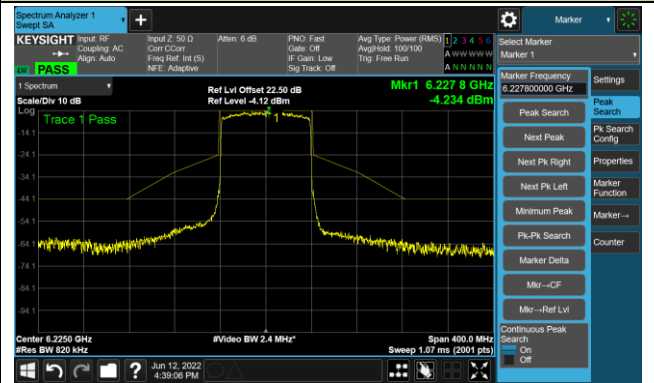

The Mask Data

Channel 195 (6925MHz)

The Reference Level

The Mask Data

Channel 211 (7005MHz)

The Reference Level

The Mask Data

802.11ax-HE40 Ant 0

Channel 227 (7085MHz)

The Reference Level

The Mask Data

802.11ax-HE80 Ant 0

Channel 07 (5985MHz)

The Reference Level

The Mask Data

Channel 55 (6225MHz)

The Reference Level

The Mask Data

Channel 87 (6385MHz)

The Reference Level

The Mask Data