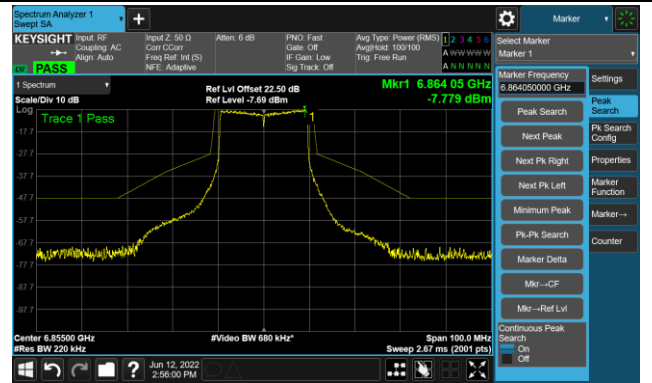

Channel 117 (6535MHz)

The Reference Level

The Mask Data

Channel 153 (6715MHz)

The Reference Level

The Mask Data

Channel 181 (6855MHz)

The Reference Level

The Mask Data

802.11ax-HE20 Ant 0

Channel 185 (6875MHz)

The Reference Level

The Mask Data

Channel 189 (6895MHz)

The Reference Level

The Mask Data