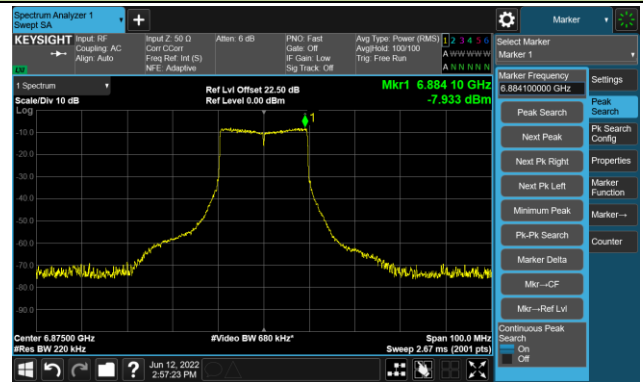

Channel 117 (6535MHz)

The Reference Level

The Mask Data

Channel 153 (6715MHz)

The Reference Level

The Mask Data

Channel 181 (6855MHz)

The Reference Level

The Mask Data

802.11ax-HE20 Ant 0

Channel 185 (6875MHz)

The Reference Level

The Mask Data

Channel 189 (6895MHz)

The Reference Level

The Mask Data