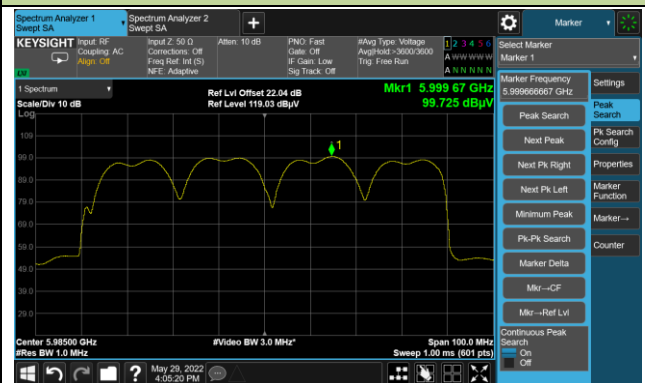

802.11ax-HE80 Power Spectral Density

Channel 7 (5985MHz)

Channel 55 (6225MHz)

Channel 87 (6385MHz)

Channel 103 (6465MHz)

Channel 119 (6545MHz)

Channel 135 (6625MHz)

Channel 151 (6705MHz)

Channel 183 (6865MHz)

802.11ax-HE160 Power Spectral Density

Channel 47 (6025MHz)

Channel 47 (6185MHz)

Channel 79 (6345MHz)

Channel 111 (6505MHz)

Channel 143 (6665MHz)

Channel 175 (6825MHz)

Channel 207 (6985MHz)

A.5 In-Band Emission Measurement

Test Site	WZ-SR5	Test Engineer	Liz Yuan
Test Date	2022-06-12		

802.11ax-HE20 - Ant 0 Channel 01 (5955MHz)

The Reference Level

The Mask Data

Channel 49 (6195MHz)