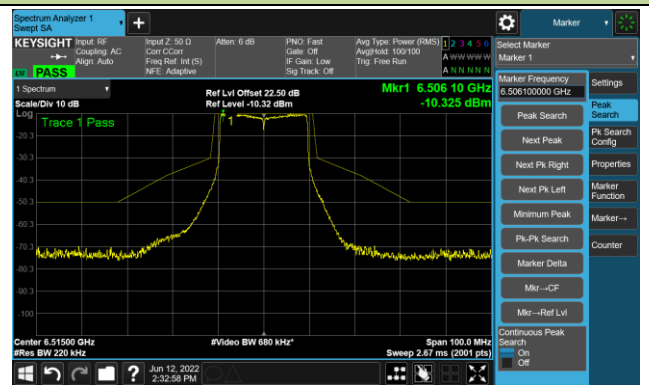

The Reference Level

The Mask Data

Channel 93 (6415MHz)

The Reference Level

The Mask Data

802.11ax-HE20 Ant 0

Channel 97 (6435MHz)

The Reference Level

The Mask Data

Channel 105 (6475MHz)

The Reference Level

The Mask Data

Channel 113 (6515MHz)

The Reference Level

The Mask Data

802.11ax-HE20 Ant 0

Channel 117 (6535MHz)

The Reference Level

The Mask Data

Channel 153 (6715MHz)

The Reference Level

The Mask Data

Channel 181 (6855MHz)

The Reference Level

The Mask Data

802.11ax-HE20 Ant 0

Channel 185 (6875MHz)

The Reference Level

The Mask Data

Channel 189 (6895MHz)

The Reference Level

The Mask Data