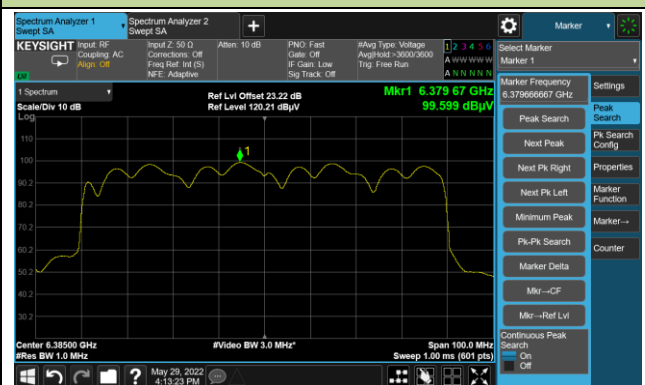

802.11ax-HE80 Power Spectral Density

Channel 7 (5985MHz)

Channel 55 (6225MHz)

Channel 87 (6385MHz)

Channel 103 (6465MHz)

Channel 119 (6545MHz)

Channel 135 (6625MHz)

Channel 151 (6705MHz)

Channel 183 (6865MHz)

802.11ax-HE160 Power Spectral Density

Channel 47 (6025MHz)

Channel 47 (6185MHz)

Channel 79 (6345MHz)

Channel 111 (6505MHz)

Channel 143 (6665MHz)

Channel 175 (6825MHz)

Channel 207 (6985MHz)

A.5 In-Band Emission Measurement

Test Site	WZ-SR5	Test Engineer	Liz Yuan
Test Date	2022-06-12		

802.11ax-HE20 - Ant 0 Channel 01 (5955MHz)

The Reference Level

The Mask Data

Channel 49 (6195MHz)