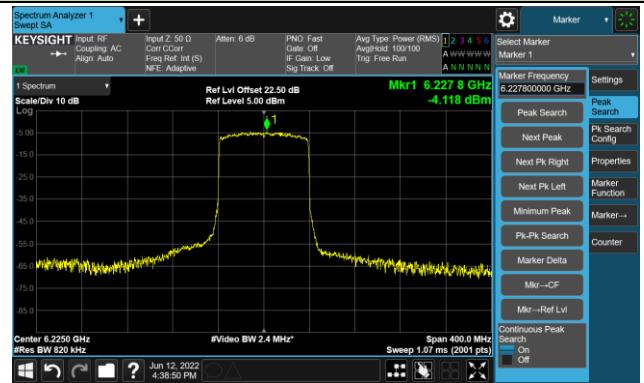

The Mask Data

Channel 195 (6925MHz)

The Reference Level

The Mask Data

Channel 211 (7005MHz)

The Reference Level

The Mask Data

802.11ax-HE40 Ant 0

Channel 227 (7085MHz)

The Reference Level

The Mask Data

802.11ax-HE80 Ant 0

Channel 07 (5985MHz)

The Reference Level

The Mask Data

Channel 55 (6225MHz)

The Reference Level

The Mask Data

Channel 87 (6385MHz)

The Reference Level

The Mask Data