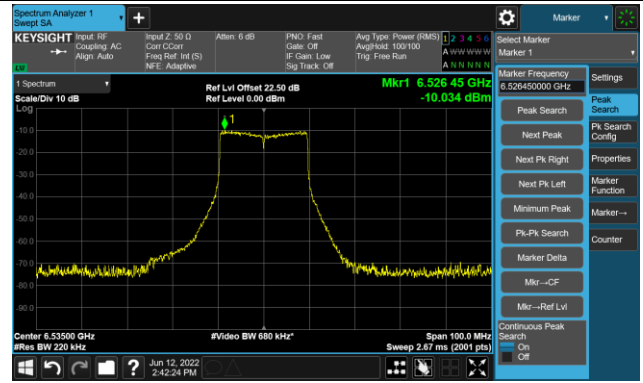

The Reference Level

The Mask Data

Channel 93 (6415MHz)

The Reference Level

The Mask Data

802.11ax-HE20 Ant 0

Channel 97 (6435MHz)

The Reference Level

The Mask Data

Channel 105 (6475MHz)

The Reference Level

The Mask Data

Channel 113 (6515MHz)

The Reference Level

The Mask Data

802.11ax-HE20 Ant 0

Channel 117 (6535MHz)

The Reference Level

The Mask Data

Channel 153 (6715MHz)

The Reference Level

The Mask Data

Channel 181 (6855MHz)

The Reference Level