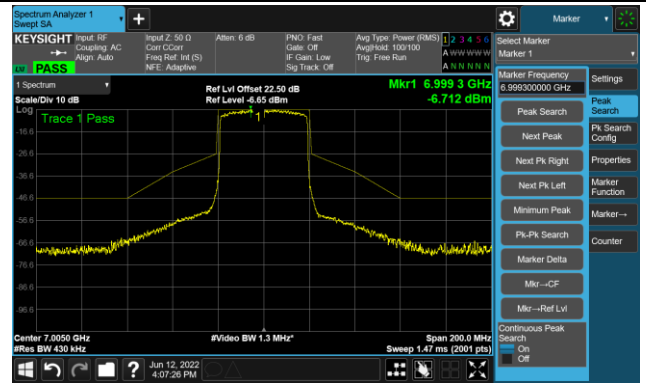

The Reference Level

The Mask Data

Channel 179 (6845MHz)

The Reference Level

The Mask Data

802.11ax-HE40 Ant 0

Channel 187 (6885MHz)

The Reference Level

The Mask Data

Channel 195 (6925MHz)

The Reference Level

The Mask Data

Channel 211 (7005MHz)

The Reference Level

The Mask Data

802.11ax-HE40 Ant 0

Channel 227 (7085MHz)

The Reference Level

The Mask Data

802.11ax-HE80 Ant 0

Channel 07 (5985MHz)

The Reference Level

The Mask Data

Channel 55 (6225MHz)

The Reference Level

The Mask Data

Channel 87 (6385MHz)

The Reference Level

The Mask Data