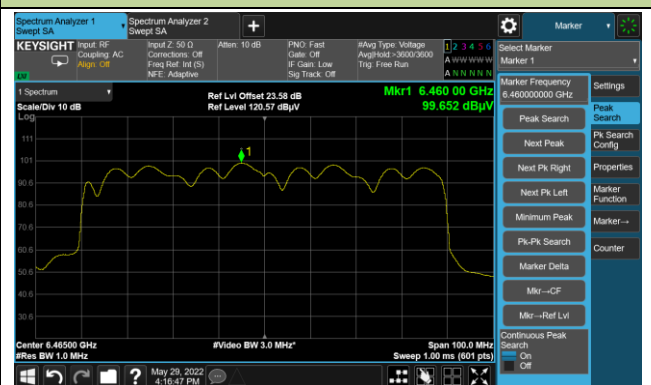

802.11ax-HE80 Power Spectral Density

Channel 7 (5985MHz)

Channel 55 (6225MHz)

Channel 87 (6385MHz)

Channel 103 (6465MHz)

Channel 119 (6545MHz)

Channel 135 (6625MHz)

Channel 151 (6705MHz)

Channel 183 (6865MHz)

802.11ax-HE160 Power Spectral Density

Channel 47 (6025MHz)

Channel 47 (6185MHz)

Channel 79 (6345MHz)

Channel 111 (6505MHz)

Channel 143 (6665MHz)

Channel 175 (6825MHz)

Channel 207 (6985MHz)

A.5 In-Band Emission Measurement

Test Site	WZ-SR5	Test Engineer	Liz Yuan
Test Date	2022-06-12		

802.11ax-HE20 - Ant 0 Channel 01 (5955MHz)

The Reference Level

The Mask Data

Channel 49 (6195MHz)

The Reference Level

The Mask Data

Channel 93 (6415MHz)

The Reference Level

The Mask Data

802.11ax-HE20 Ant 0

Channel 97 (6435MHz)

The Reference Level