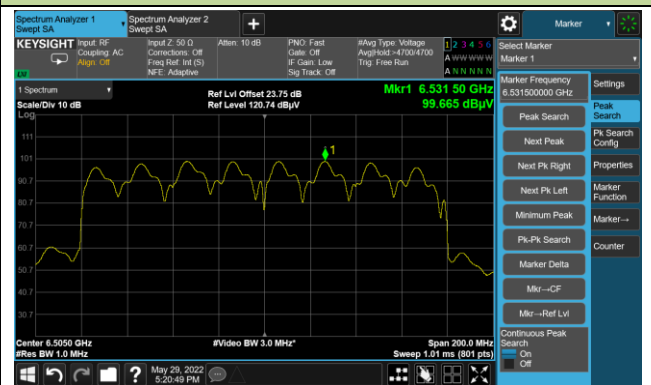

802.11ax-HE80 Power Spectral Density

Channel 7 (5985MHz)

Channel 55 (6225MHz)

Channel 87 (6385MHz)

Channel 103 (6465MHz)

Channel 119 (6545MHz)

Channel 135 (6625MHz)

Channel 151 (6705MHz)

Channel 183 (6865MHz)

802.11ax-HE160 Power Spectral Density

Channel 47 (6025MHz)

Channel 47 (6185MHz)

Channel 79 (6345MHz)

Channel 111 (6505MHz)

Channel 143 (6665MHz)

Channel 175 (6825MHz)

Channel 207 (6985MHz)

A.5 In-Band Emission Measurement

Test Site	WZ-SR5	Test Engineer	Liz Yuan
Test Date	2022-06-12		

802.11ax-HE20 - Ant 0 Channel 01 (5955MHz)

The Reference Level

The Mask Data

Channel 49 (6195MHz)

The Reference Level

The Mask Data

Channel 93 (6415MHz)

The Reference Level

The Mask Data

802.11ax-HE20 Ant 0

Channel 97 (6435MHz)

The Reference Level