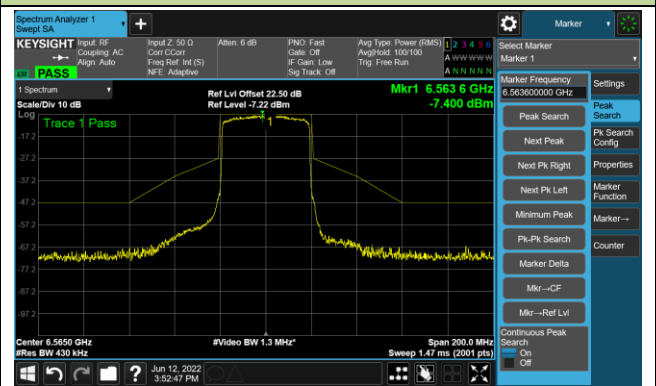

The Mask Data

802.11ax-HE40 Ant 0

Channel 99 (6445MHz)

The Reference Level

The Mask Data

Channel 107 (6485MHz)

The Reference Level

The Mask Data

Channel 115 (6525MHz)

The Reference Level

The Mask Data

802.11ax-HE40 Ant 0

Channel 123 (6565MHz)

The Reference Level

The Mask Data

Channel 147 (6685MHz)

The Reference Level

The Mask Data

Channel 179 (6845MHz)

The Reference Level

The Mask Data

802.11ax-HE40 Ant 0

Channel 187 (6885MHz)

The Reference Level

The Mask Data

Channel 195 (6925MHz)

The Reference Level

The Mask Data

Channel 211 (7005MHz)

The Reference Level

The Mask Data

802.11ax-HE40 Ant 0