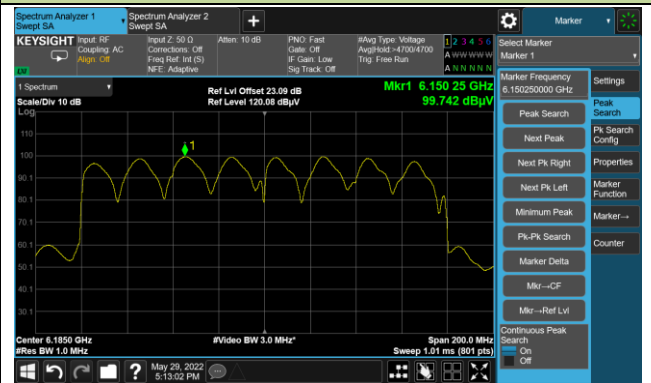

Channel 183 (6865MHz)

802.11ax-HE160 Power Spectral Density

Channel 47 (6025MHz)

Channel 47 (6185MHz)

Channel 79 (6345MHz)

Channel 111 (6505MHz)

Channel 143 (6665MHz)

Channel 175 (6825MHz)

Channel 207 (6985MHz)

A.5 In-Band Emission Measurement

Test Site	WZ-SR5	Test Engineer	Liz Yuan
Test Date	2022-06-12		

802.11ax-HE20 - Ant 0 Channel 01 (5955MHz)

The Reference Level

The Mask Data

Channel 49 (6195MHz)

The Reference Level

The Mask Data

Channel 93 (6415MHz)

The Reference Level

The Mask Data

802.11ax-HE20 Ant 0

Channel 97 (6435MHz)

The Reference Level