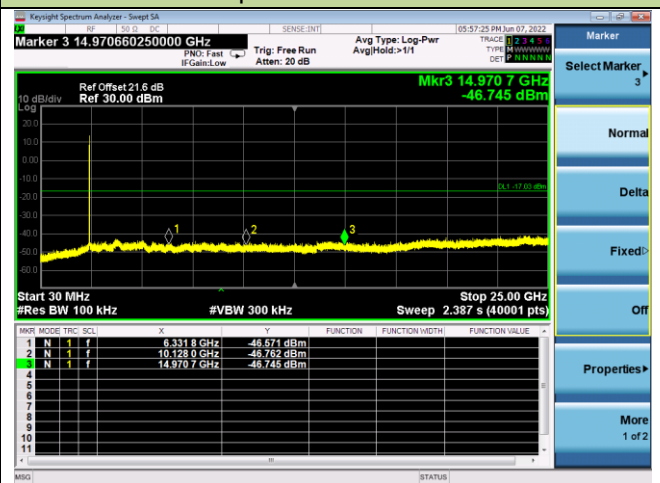

Spurious Emission