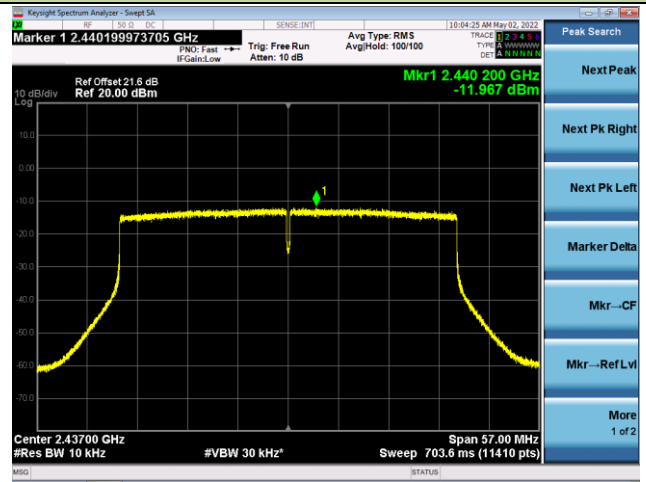

802.11ax-HE40 - AVGPSD - Ant 1

Channel 03 (2422MHz)

Channel 06 (2437MHz)

Channel 09 (2452MHz)

**A.5 Conducted Band Edge and Out-of-Band Emissions Test Result**

Test Site	NS-TR2	Test Engineer	Summer Tang
Test Date	2022-06-07~2022-06-09		