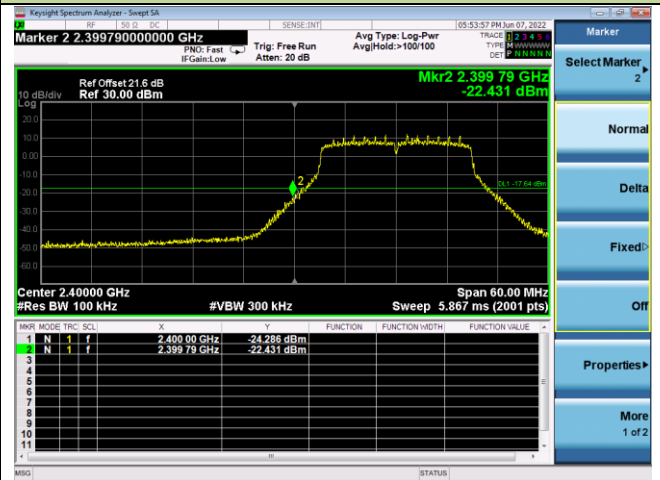

##### Reference Level

##### Spurious Emission

802.11n-HT20 Out-of-Band Emissions - Ant 0

Channel 01 (2412MHz)

Reference Level

Low Band Edge

Spurious Emission

Channel 06 (2437MHz)

Reference Level

Spurious Emission