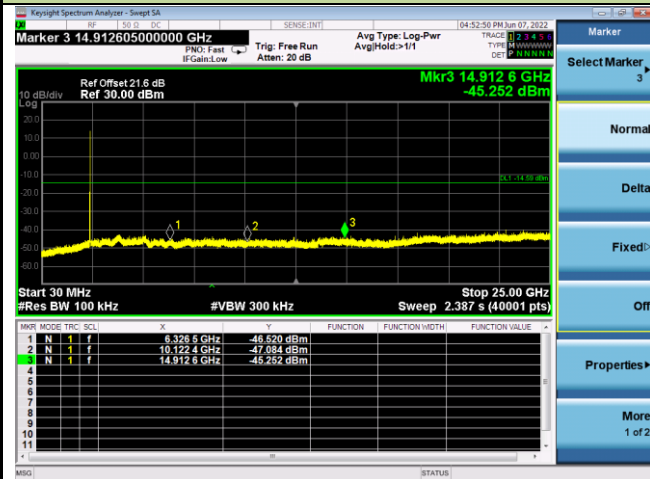

Spurious Emission