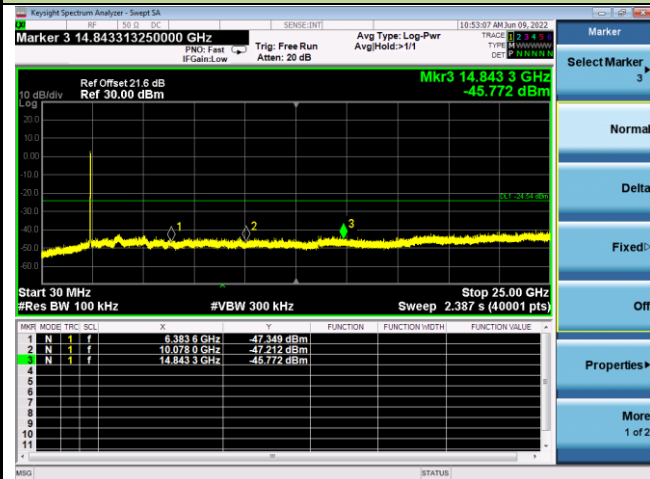

Spurious Emission