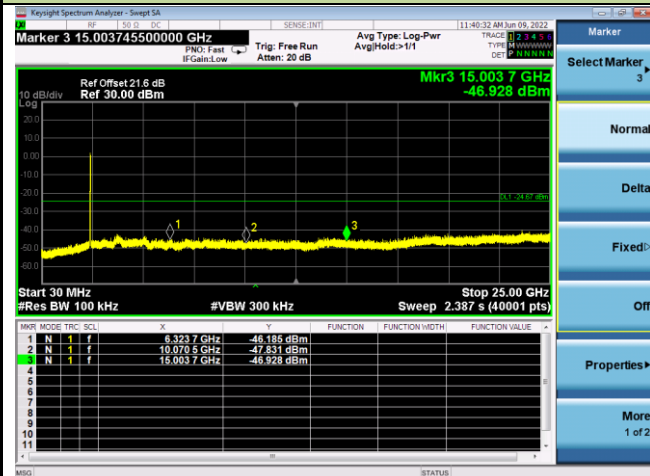

Spurious Emission