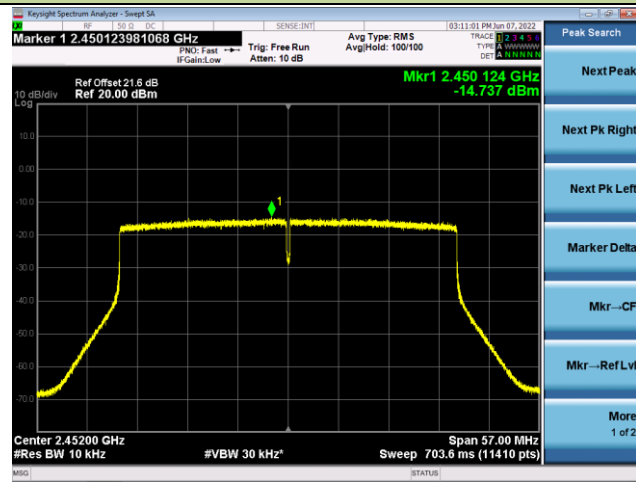

802.11ax-HE40 - AVGPSD - Ant 1

Channel 03 (2422MHz)

Channel 06 (2437MHz)

Channel 09 (2452MHz)

**A.5 Conducted Band Edge and Out-of-Band Emissions Test Result**

Test Site	NS-TR2	Test Engineer	Summer Tang
Test Date	2022-06-07~2022-06-09		