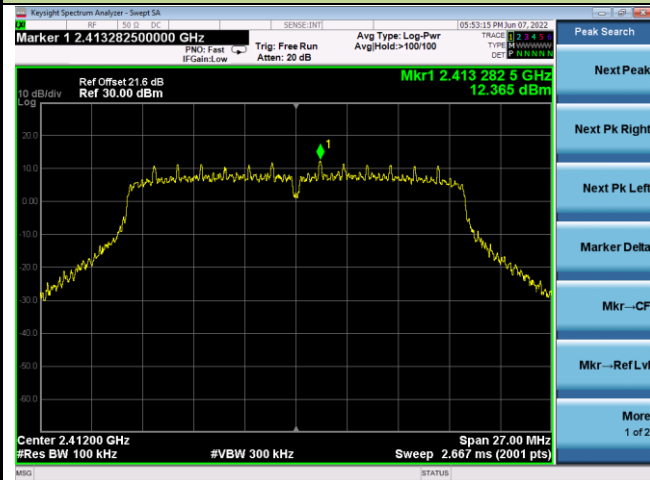

##### Reference Level

##### Spurious Emission

802.11n-HT20 Out-of-Band Emissions - Ant 0

Channel 01 (2412MHz)

Reference Level

Low Band Edge

Spurious Emission

Channel 06 (2437MHz)

Reference Level