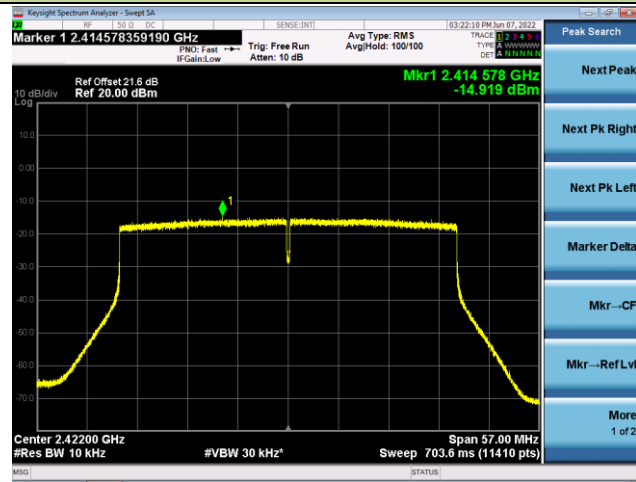

802.11ax-HE40 - AVGPSD - Ant 1

Channel 03 (2422MHz)

Channel 06 (2437MHz)

Channel 09 (2452MHz)

**A.5 Conducted Band Edge and Out-of-Band Emissions Test Result**

Test Site	NS-TR2	Test Engineer	Summer Tang
Test Date	2022-06-07~2022-06-09		