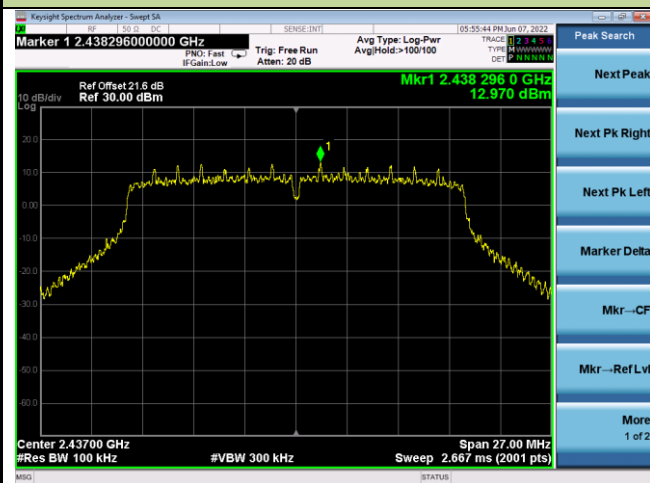

##### Reference Level

##### Spurious Emission

802.11n-HT20 Out-of-Band Emissions - Ant 0

Channel 01 (2412MHz)

Reference Level

Low Band Edge

Spurious Emission

Channel 06 (2437MHz)

Reference Level