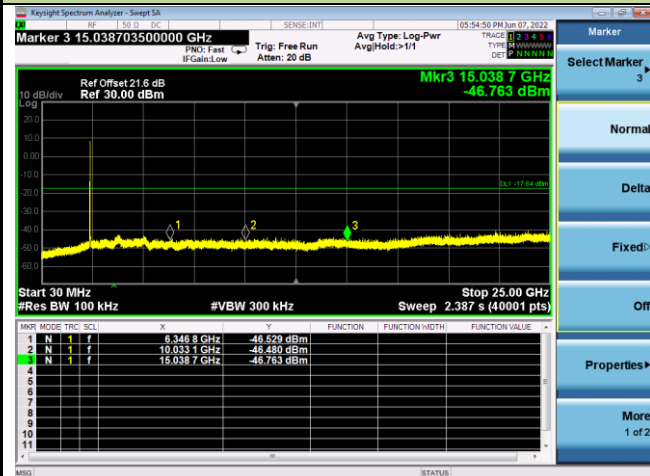

##### Reference Level

##### Spurious Emission

802.11n-HT20 Out-of-Band Emissions - Ant 0

Channel 01 (2412MHz)

Reference Level

Low Band Edge

Spurious Emission

Channel 06 (2437MHz)

Reference Level

Spurious Emission