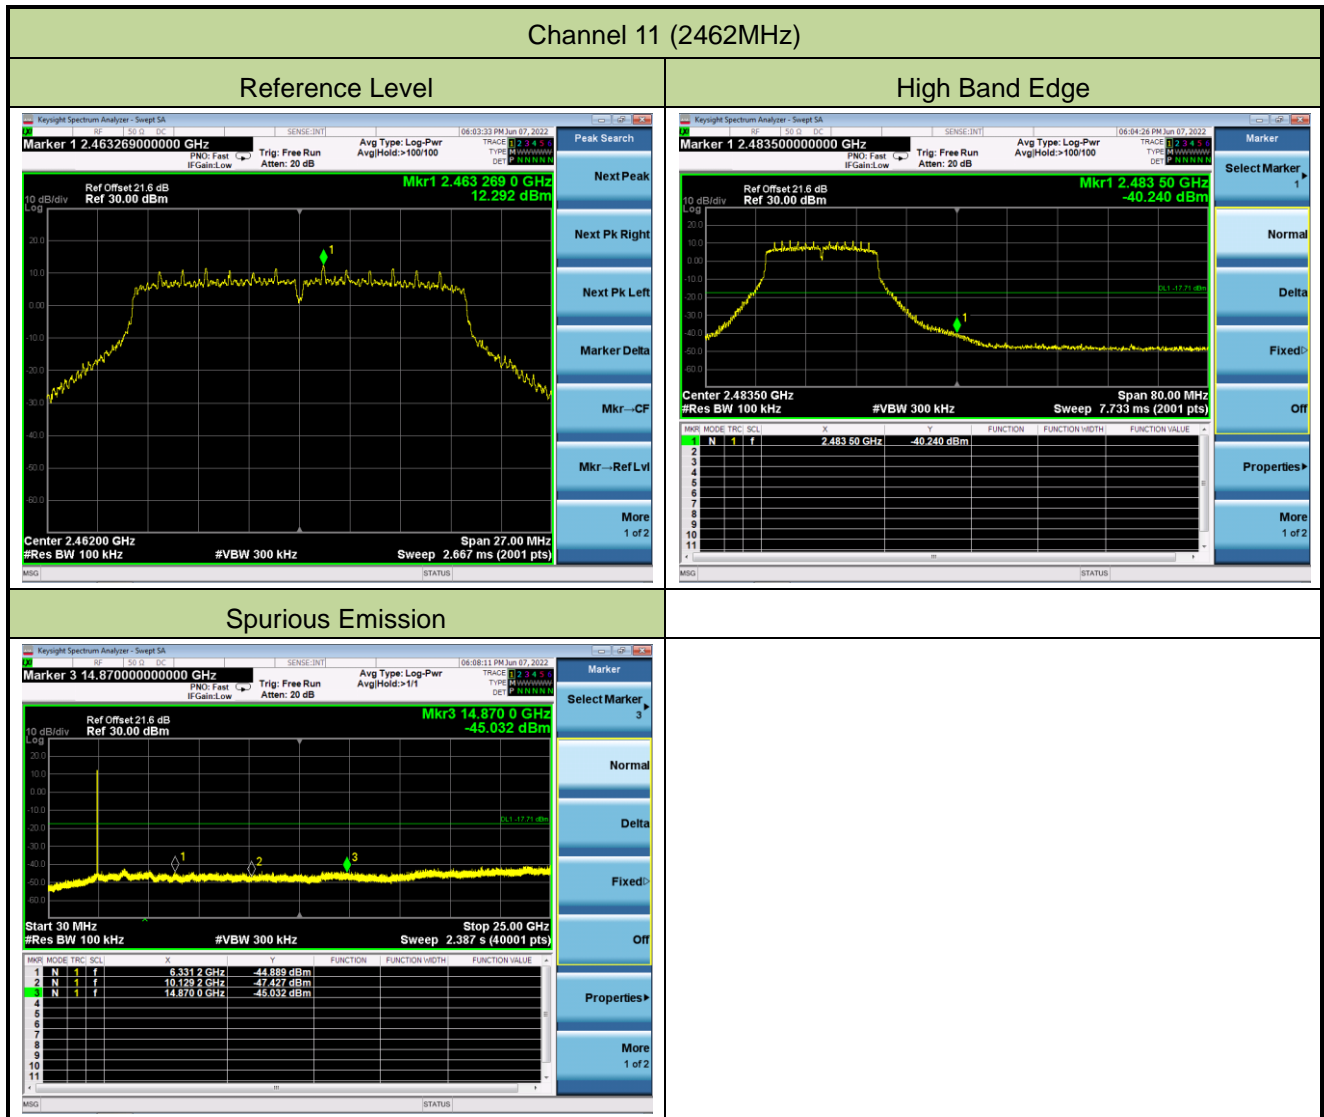

##### Reference Level

##### Spurious Emission

802.11n-HT20 Out-of-Band Emissions - Ant 0

Channel 01 (2412MHz)

Reference Level

Low Band Edge

Spurious Emission

Channel 06 (2437MHz)

Reference Level

Spurious Emission