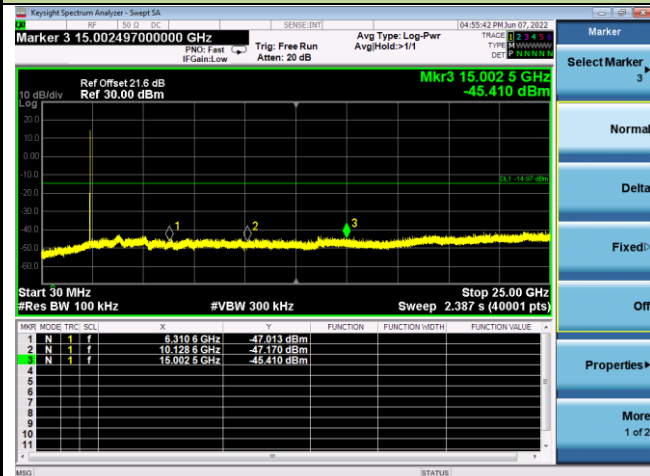

Spurious Emission