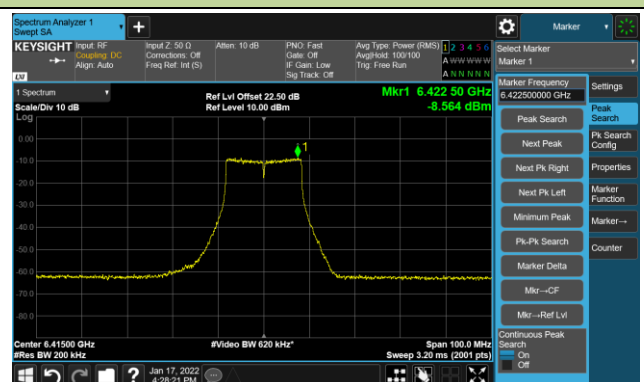

The Reference Level

The Mask Data

802.11ax-HE160 - Ant 2

Channel 207 (6985MHz)

The Reference Level

The Mask Data

802.11a - Ant 3

Channel 01 (5955MHz)

The Reference Level

The Mask Data

Channel 49 (6195MHz)

The Reference Level

The Mask Data

Channel 93 (6415MHz)

The Reference Level

The Mask Data

802.11a - Ant 3

Channel 97 (6435MHz)

The Reference Level

The Mask Data

Channel 105 (6475MHz)

The Reference Level

The Mask Data

Channel 113 (6515MHz)

The Reference Level

The Mask Data

802.11a - Ant 3

Channel 117 (6535MHz)

The Reference Level

The Mask Data

Channel 153 (6715MHz)

The Reference Level