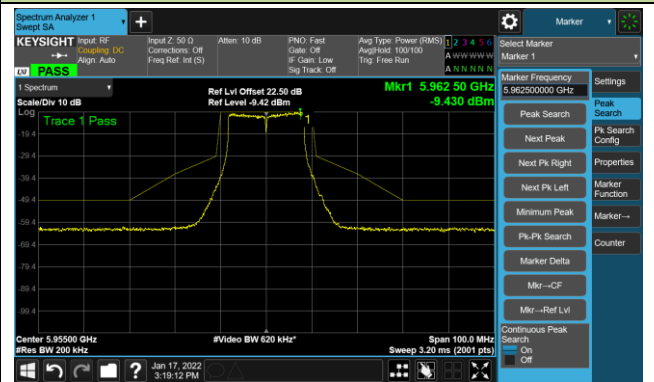

802.11ax-HE160 - Ant 2

Channel 111 (6505MHz)

The Reference Level

The Mask Data

Channel 143 (6665MHz)

The Reference Level

The Mask Data

Channel 175 (6825MHz)

The Reference Level

The Mask Data

802.11ax-HE160 - Ant 2

Channel 207 (6985MHz)

The Reference Level

The Mask Data

802.11a - Ant 3

Channel 01 (5955MHz)

The Reference Level

The Mask Data

Channel 49 (6195MHz)

The Reference Level

The Mask Data

Channel 93 (6415MHz)

The Reference Level

The Mask Data