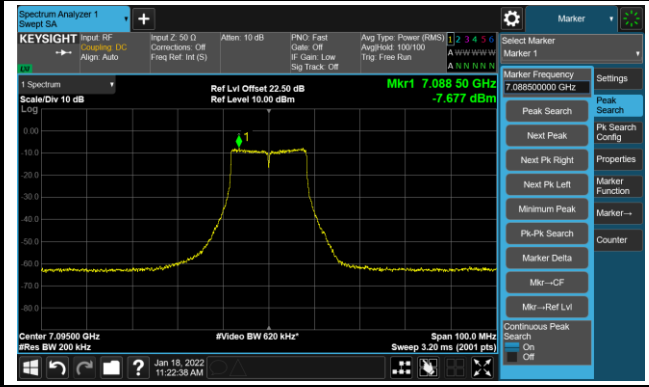

The Mask Data

Channel 181 (6855MHz)

The Reference Level

The Mask Data

802.11a - Ant 3

Channel 185 (6875MHz)

The Reference Level

The Mask Data

Channel 189 (6895MHz)

The Reference Level

The Mask Data

Channel 213 (7015MHz)

The Reference Level

The Mask Data

802.11a - Ant 3

Channel 229 (7095MHz)

The Reference Level

The Mask Data

802.11ax-HE20 - Ant 3

Channel 01 (5955MHz)

The Reference Level

The Mask Data

Channel 49 (6195MHz)

The Reference Level

The Mask Data

Channel 93 (6415MHz)

The Reference Level

The Mask Data

802.11ax-HE20 - Ant 3

Channel 97 (6435MHz)

The Reference Level

The Mask Data