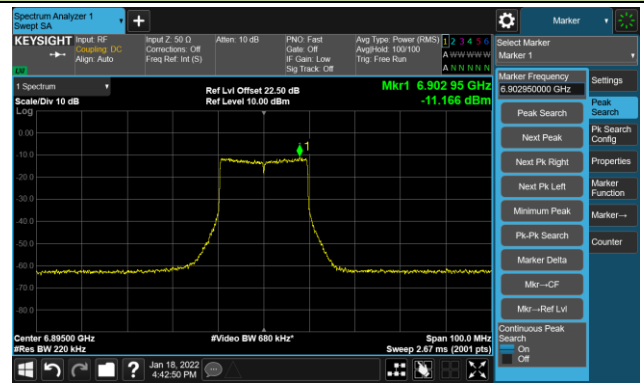

The Reference Level

The Mask Data

Channel 153 (6715MHz)

The Reference Level

The Mask Data

Channel 181 (6855MHz)

The Reference Level

The Mask Data

802.11ax-HE20 - Ant 3

Channel 185 (6875MHz)

The Reference Level

The Mask Data

Channel 189 (6895MHz)

The Reference Level

The Mask Data

Channel 213 (7015MHz)

The Reference Level

The Mask Data

802.11ax-HE20 - Ant 3

Channel 229 (7095MHz)

The Reference Level

The Mask Data

802.11ax-HE40 - Ant 3

Channel 03 (5965MHz)