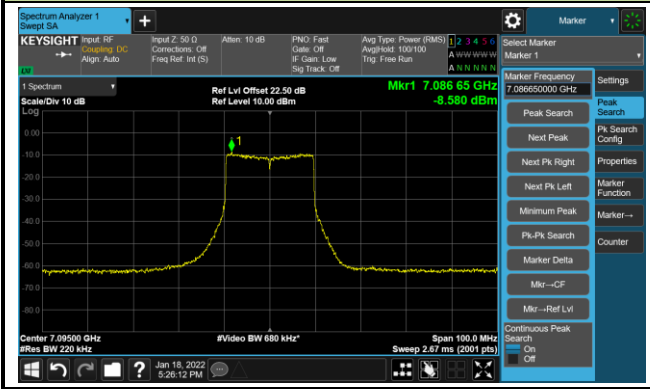

802.11ax-HE20 - Ant 3

Channel 185 (6875MHz)

The Reference Level

The Mask Data

Channel 189 (6895MHz)

The Reference Level

The Mask Data

Channel 213 (7015MHz)

The Reference Level

The Mask Data

802.11ax-HE20 - Ant 3

Channel 229 (7095MHz)

The Reference Level

The Mask Data

802.11ax-HE40 - Ant 3

Channel 03 (5965MHz)

The Reference Level

The Mask Data

Channel 51 (6205MHz)

The Reference Level

The Mask Data

Channel 91 (6405MHz)

The Reference Level

The Mask Data