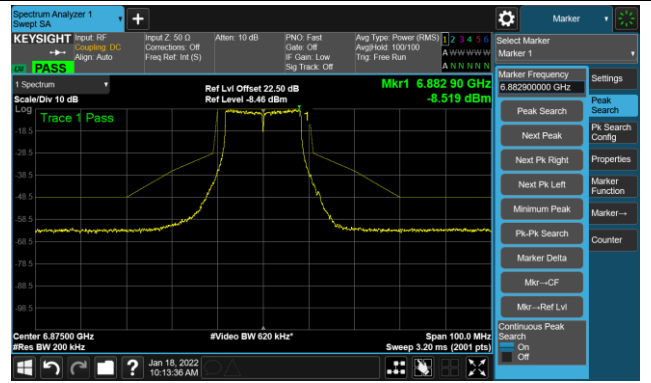

The Reference Level

The Mask Data

802.11a - Ant 3

Channel 117 (6535MHz)

The Reference Level

The Mask Data

Channel 153 (6715MHz)

The Reference Level

The Mask Data

Channel 181 (6855MHz)

The Reference Level

The Mask Data

802.11a - Ant 3

Channel 185 (6875MHz)

The Reference Level

The Mask Data

Channel 189 (6895MHz)

The Reference Level

The Mask Data

Channel 213 (7015MHz)

The Reference Level

The Mask Data

802.11a - Ant 3

Channel 229 (7095MHz)

The Reference Level

The Mask Data

802.11ax-HE20 - Ant 3

Channel 01 (5955MHz)

The Reference Level

The Mask Data

Channel 49 (6195MHz)

The Reference Level