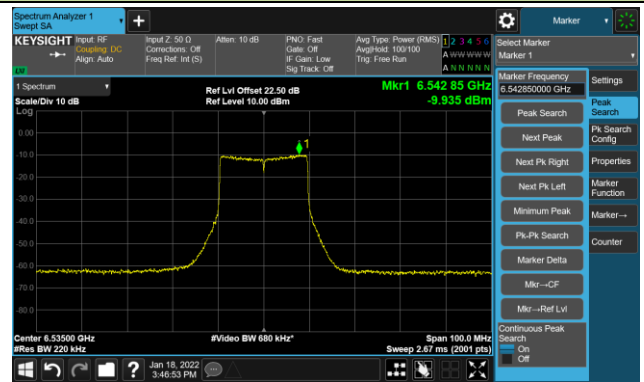

The Mask Data

Channel 93 (6415MHz)

The Reference Level

The Mask Data

802.11ax-HE20 - Ant 3

Channel 97 (6435MHz)

The Reference Level

The Mask Data

Channel 105 (6475MHz)

The Reference Level

The Mask Data

Channel 113 (6515MHz)

The Reference Level

The Mask Data

802.11ax-HE20 - Ant 3

Channel 117 (6535MHz)

The Reference Level

The Mask Data

Channel 153 (6715MHz)

The Reference Level

The Mask Data

Channel 181 (6855MHz)

The Reference Level

The Mask Data

802.11ax-HE20 - Ant 3

Channel 185 (6875MHz)

The Reference Level

The Mask Data

Channel 189 (6895MHz)

The Reference Level

The Mask Data

Channel 213 (7015MHz)