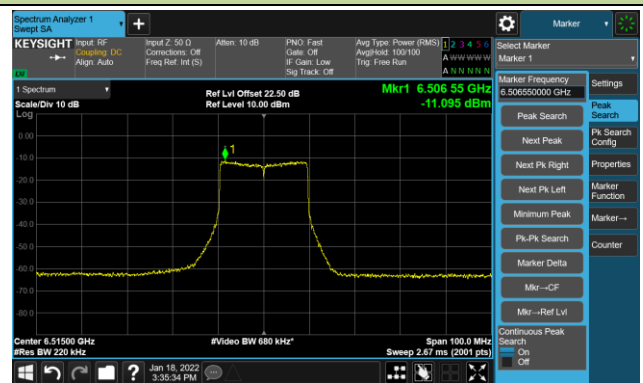

The Mask Data

Channel 93 (6415MHz)

The Reference Level

The Mask Data

802.11ax-HE20 - Ant 3

Channel 97 (6435MHz)

The Reference Level

The Mask Data

Channel 105 (6475MHz)

The Reference Level

The Mask Data

Channel 113 (6515MHz)

The Reference Level

The Mask Data

802.11ax-HE20 - Ant 3

Channel 117 (6535MHz)

The Reference Level

The Mask Data

Channel 153 (6715MHz)

The Reference Level

The Mask Data

Channel 181 (6855MHz)

The Reference Level

The Mask Data