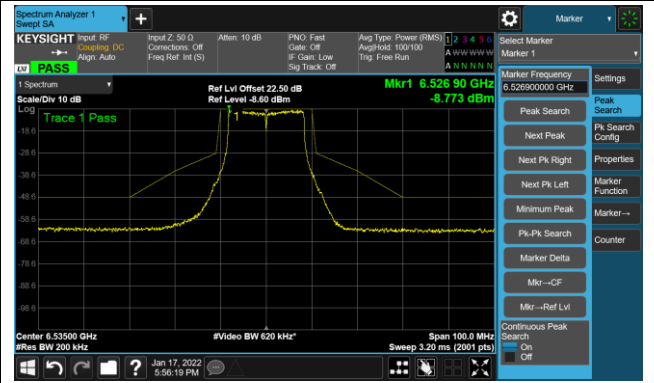

The Reference Level

The Mask Data

802.11a - Ant 3

Channel 117 (6535MHz)

The Reference Level

The Mask Data

Channel 153 (6715MHz)

The Reference Level

The Mask Data

Channel 181 (6855MHz)

The Reference Level

The Mask Data

802.11a - Ant 3

Channel 185 (6875MHz)

The Reference Level

The Mask Data

Channel 189 (6895MHz)

The Reference Level

The Mask Data

Channel 213 (7015MHz)

The Reference Level

The Mask Data

802.11a - Ant 3

Channel 229 (7095MHz)