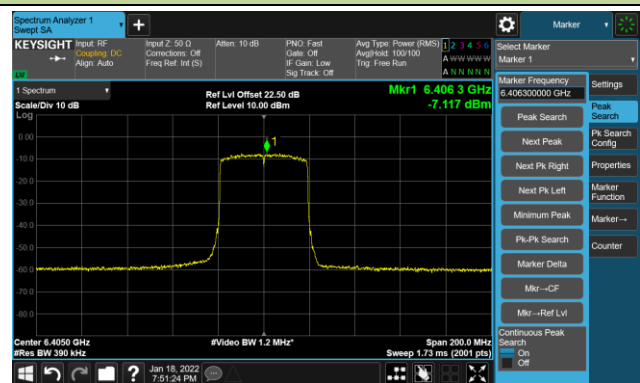

The Reference Level

The Mask Data

802.11ax-HE20 - Ant 3

Channel 229 (7095MHz)

The Reference Level

The Mask Data

802.11ax-HE40 - Ant 3

Channel 03 (5965MHz)

The Reference Level

The Mask Data

Channel 51 (6205MHz)

The Reference Level

The Mask Data

Channel 91 (6405MHz)

The Reference Level

The Mask Data

802.11ax-HE40 - Ant 3

Channel 99 (6445MHz)

The Reference Level

The Mask Data

Channel 107 (6485MHz)

The Reference Level

The Mask Data

Channel 115 (6525MHz)