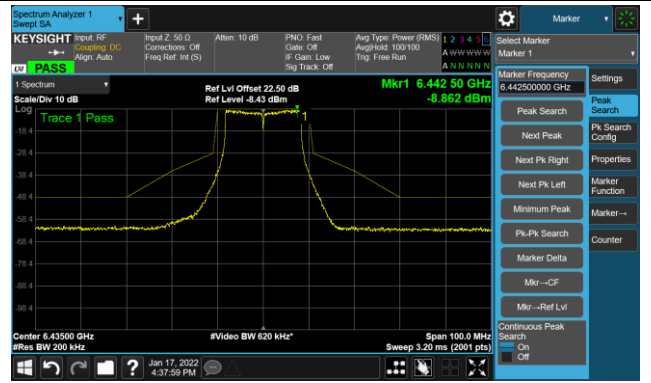

The Reference Level

The Mask Data

802.11ax-HE160 - Ant 2

Channel 207 (6985MHz)

The Reference Level

The Mask Data

802.11a - Ant 3

Channel 01 (5955MHz)

The Reference Level

The Mask Data

Channel 49 (6195MHz)

The Reference Level

The Mask Data

Channel 93 (6415MHz)

The Reference Level

The Mask Data

802.11a - Ant 3

Channel 97 (6435MHz)

The Reference Level

The Mask Data

Channel 105 (6475MHz)

The Reference Level

The Mask Data

Channel 113 (6515MHz)

The Reference Level

The Mask Data

802.11a - Ant 3

Channel 117 (6535MHz)

The Reference Level

The Mask Data

Channel 153 (6715MHz)

The Reference Level