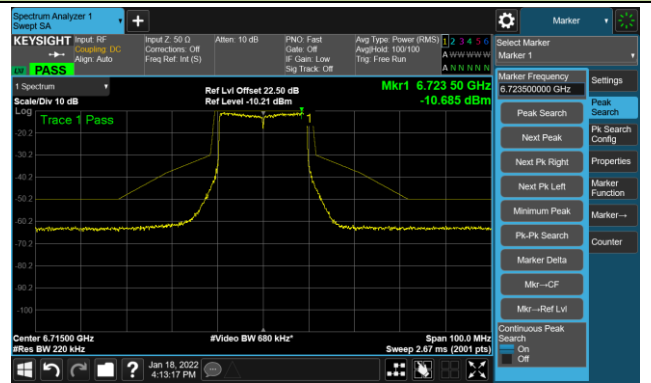

Channel 105 (6475MHz)

The Reference Level

The Mask Data

Channel 113 (6515MHz)

The Reference Level

The Mask Data

802.11ax-HE20 - Ant 3

Channel 117 (6535MHz)

The Reference Level

The Mask Data

Channel 153 (6715MHz)

The Reference Level

The Mask Data

Channel 181 (6855MHz)

The Reference Level

The Mask Data

802.11ax-HE20 - Ant 3

Channel 185 (6875MHz)

The Reference Level

The Mask Data

Channel 189 (6895MHz)

The Reference Level

The Mask Data

Channel 213 (7015MHz)

The Reference Level

The Mask Data

802.11ax-HE20 - Ant 3

Channel 229 (7095MHz)

The Reference Level

The Mask Data

802.11ax-HE40 - Ant 3

Channel 03 (5965MHz)