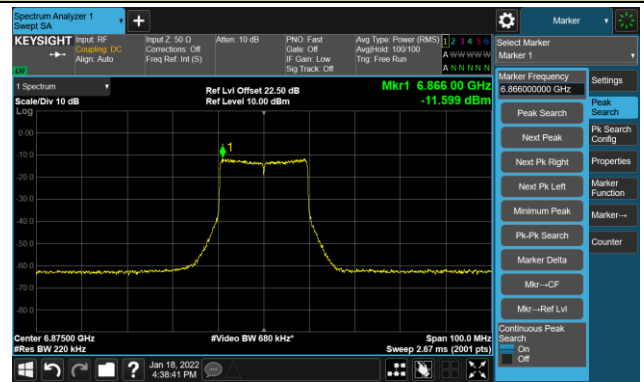

Channel 105 (6475MHz)

The Reference Level

The Mask Data

Channel 113 (6515MHz)

The Reference Level

The Mask Data

802.11ax-HE20 - Ant 3

Channel 117 (6535MHz)

The Reference Level

The Mask Data

Channel 153 (6715MHz)

The Reference Level

The Mask Data

Channel 181 (6855MHz)

The Reference Level

The Mask Data

802.11ax-HE20 - Ant 3

Channel 185 (6875MHz)

The Reference Level

The Mask Data

Channel 189 (6895MHz)

The Reference Level

The Mask Data

Channel 213 (7015MHz)

The Reference Level

The Mask Data

802.11ax-HE20 - Ant 3

Channel 229 (7095MHz)

The Reference Level

The Mask Data

802.11ax-HE40 - Ant 3

Channel 03 (5965MHz)