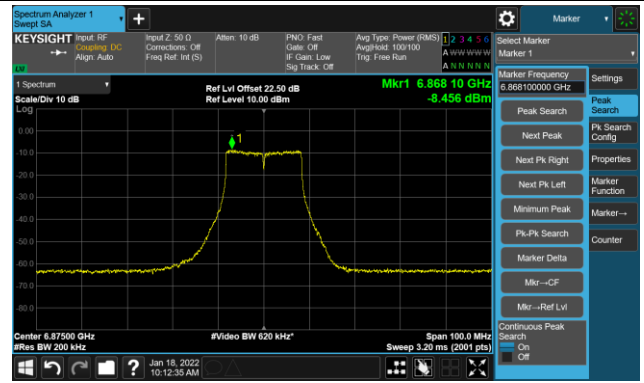

The Reference Level

The Mask Data

802.11a - Ant 3

Channel 117 (6535MHz)

The Reference Level

The Mask Data

Channel 153 (6715MHz)

The Reference Level

The Mask Data

Channel 181 (6855MHz)

The Reference Level

The Mask Data

802.11a - Ant 3

Channel 185 (6875MHz)

The Reference Level

The Mask Data

Channel 189 (6895MHz)

The Reference Level

The Mask Data

Channel 213 (7015MHz)

The Reference Level

The Mask Data

802.11a - Ant 3

Channel 229 (7095MHz)