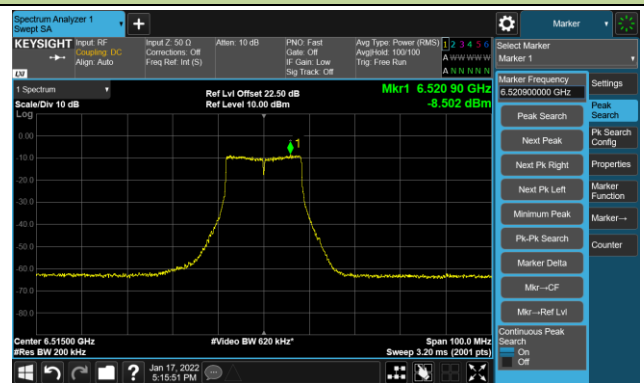

The Reference Level

The Mask Data

Channel 49 (6195MHz)

The Reference Level

The Mask Data

Channel 93 (6415MHz)

The Reference Level

The Mask Data

802.11a - Ant 3

Channel 97 (6435MHz)

The Reference Level

The Mask Data

Channel 105 (6475MHz)

The Reference Level

The Mask Data

Channel 113 (6515MHz)

The Reference Level

The Mask Data

802.11a - Ant 3

Channel 117 (6535MHz)

The Reference Level

The Mask Data

Channel 153 (6715MHz)

The Reference Level