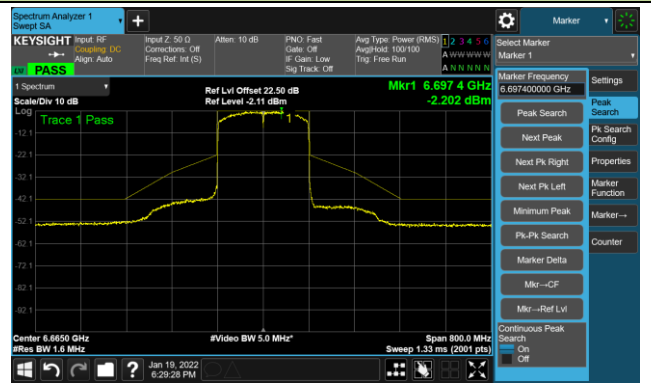

802.11ax-HE160 - Ant 2

Channel 111 (6505MHz)

The Reference Level

The Mask Data

Channel 143 (6665MHz)

The Reference Level

The Mask Data

Channel 175 (6825MHz)

The Reference Level

The Mask Data

802.11ax-HE160 - Ant 2

Channel 207 (6985MHz)

The Reference Level

The Mask Data

802.11a - Ant 3

Channel 01 (5955MHz)

The Reference Level

The Mask Data

Channel 49 (6195MHz)

The Reference Level

The Mask Data

Channel 93 (6415MHz)

The Reference Level

The Mask Data