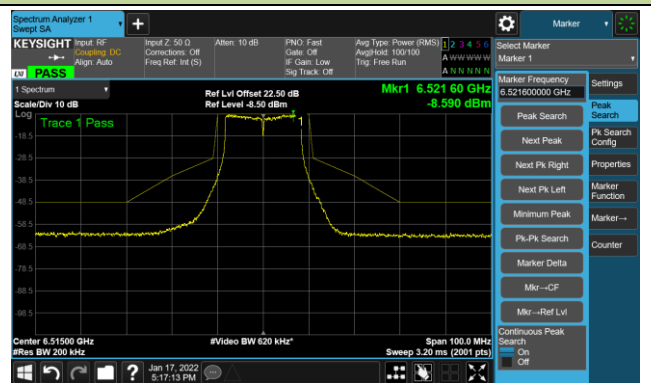

The Reference Level

The Mask Data

Channel 49 (6195MHz)

The Reference Level

The Mask Data

Channel 93 (6415MHz)

The Reference Level

The Mask Data

802.11a - Ant 3

Channel 97 (6435MHz)

The Reference Level

The Mask Data

Channel 105 (6475MHz)

The Reference Level

The Mask Data

Channel 113 (6515MHz)

The Reference Level

The Mask Data

802.11a - Ant 3

Channel 117 (6535MHz)

The Reference Level

The Mask Data

Channel 153 (6715MHz)

The Reference Level

The Mask Data

Channel 181 (6855MHz)

The Reference Level

The Mask Data

802.11a - Ant 3

Channel 185 (6875MHz)

The Reference Level

The Mask Data