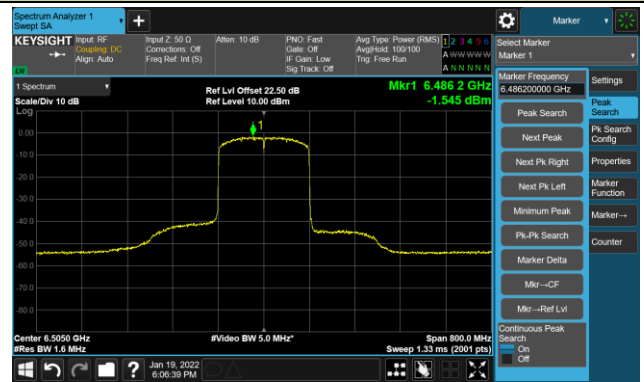

802.11ax-HE160 - Ant 2

Channel 111 (6505MHz)

The Reference Level

The Mask Data

Channel 143 (6665MHz)

The Reference Level

The Mask Data

Channel 175 (6825MHz)

The Reference Level

The Mask Data

802.11ax-HE160 - Ant 2

Channel 207 (6985MHz)

The Reference Level

The Mask Data

802.11a - Ant 3

Channel 01 (5955MHz)

The Reference Level

The Mask Data

Channel 49 (6195MHz)

The Reference Level

The Mask Data

Channel 93 (6415MHz)

The Reference Level

The Mask Data