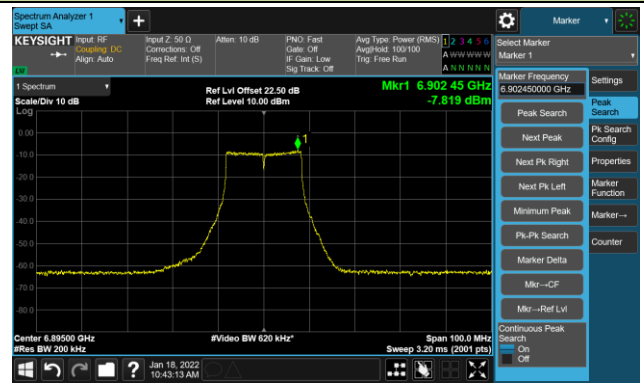

The Reference Level

The Mask Data

802.11a - Ant 3

Channel 117 (6535MHz)

The Reference Level

The Mask Data

Channel 153 (6715MHz)

The Reference Level

The Mask Data

Channel 181 (6855MHz)

The Reference Level

The Mask Data

802.11a - Ant 3

Channel 185 (6875MHz)

The Reference Level

The Mask Data

Channel 189 (6895MHz)

The Reference Level

The Mask Data

Channel 213 (7015MHz)

The Reference Level

The Mask Data

802.11a - Ant 3

Channel 229 (7095MHz)

The Reference Level

The Mask Data

802.11ax-HE20 - Ant 3

Channel 01 (5955MHz)

The Reference Level

The Mask Data

Channel 49 (6195MHz)

The Reference Level