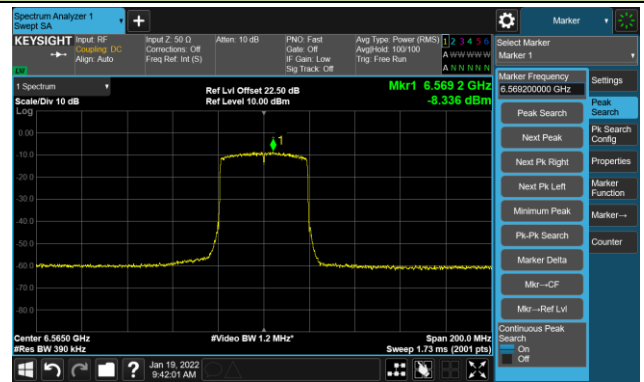

802.11ax-HE40 - Ant 3

Channel 99 (6445MHz)

The Reference Level

The Mask Data

Channel 107 (6485MHz)

The Reference Level

The Mask Data

Channel 115 (6525MHz)

The Reference Level

The Mask Data

802.11ax-HE40 - Ant 3

Channel 123 (6565MHz)

The Reference Level

The Mask Data

Channel 147 (6685MHz)

The Reference Level

The Mask Data

Channel 179 (6845MHz)

The Reference Level

The Mask Data