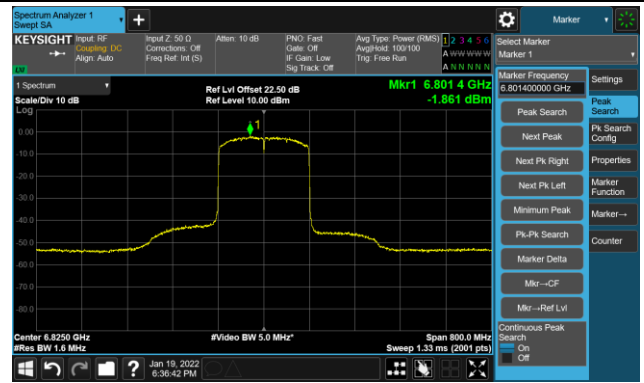

802.11ax-HE160 - Ant 2

Channel 111 (6505MHz)

The Reference Level

The Mask Data

Channel 143 (6665MHz)

The Reference Level

The Mask Data

Channel 175 (6825MHz)

The Reference Level

The Mask Data

802.11ax-HE160 - Ant 2

Channel 207 (6985MHz)

The Reference Level

The Mask Data

802.11a - Ant 3

Channel 01 (5955MHz)

The Reference Level

The Mask Data

Channel 49 (6195MHz)

The Reference Level

The Mask Data

Channel 93 (6415MHz)

The Reference Level

The Mask Data