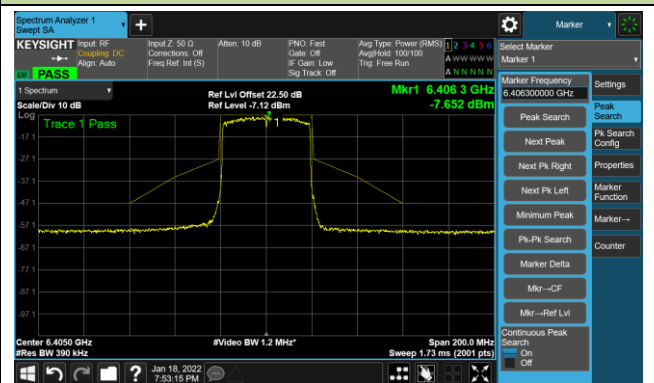

The Reference Level

The Mask Data

802.11ax-HE20 - Ant 3

Channel 229 (7095MHz)

The Reference Level

The Mask Data

802.11ax-HE40 - Ant 3

Channel 03 (5965MHz)

The Reference Level

The Mask Data

Channel 51 (6205MHz)

The Reference Level

The Mask Data

Channel 91 (6405MHz)

The Reference Level

The Mask Data

802.11ax-HE40 - Ant 3

Channel 99 (6445MHz)

The Reference Level

The Mask Data

Channel 107 (6485MHz)

The Reference Level

The Mask Data

Channel 115 (6525MHz)

The Reference Level

The Mask Data

802.11ax-HE40 - Ant 3

Channel 123 (6565MHz)

The Reference Level

The Mask Data

Channel 147 (6685MHz)

The Reference Level