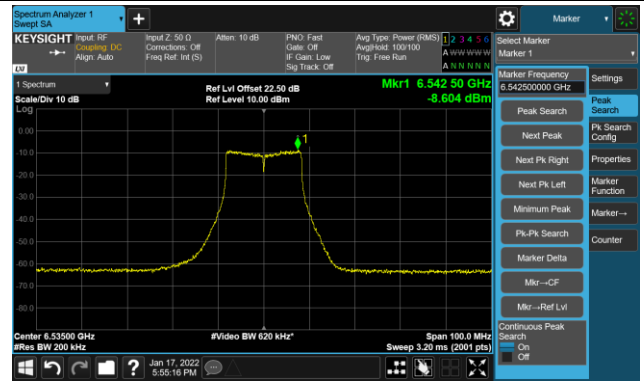

The Reference Level

The Mask Data

802.11a - Ant 3

Channel 117 (6535MHz)

The Reference Level

The Mask Data

Channel 153 (6715MHz)

The Reference Level

The Mask Data

Channel 181 (6855MHz)

The Reference Level

The Mask Data

802.11a - Ant 3

Channel 185 (6875MHz)

The Reference Level

The Mask Data

Channel 189 (6895MHz)

The Reference Level

The Mask Data

Channel 213 (7015MHz)

The Reference Level

The Mask Data

802.11a - Ant 3

Channel 229 (7095MHz)