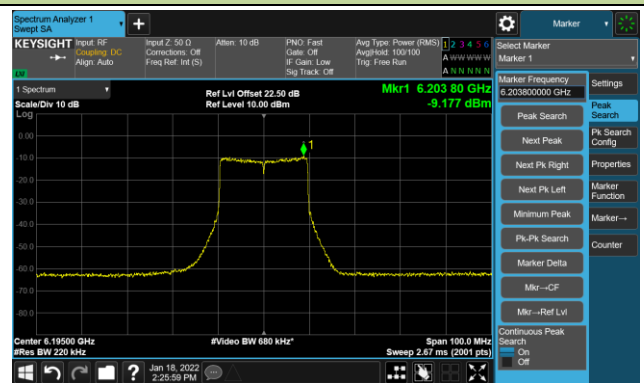

Channel 189 (6895MHz)

The Reference Level

The Mask Data

Channel 213 (7015MHz)

The Reference Level

The Mask Data

802.11a - Ant 3

Channel 229 (7095MHz)

The Reference Level

The Mask Data

802.11ax-HE20 - Ant 3

Channel 01 (5955MHz)

The Reference Level

The Mask Data

Channel 49 (6195MHz)

The Reference Level

The Mask Data

Channel 93 (6415MHz)

The Reference Level

The Mask Data

802.11ax-HE20 - Ant 3

Channel 97 (6435MHz)

The Reference Level

The Mask Data