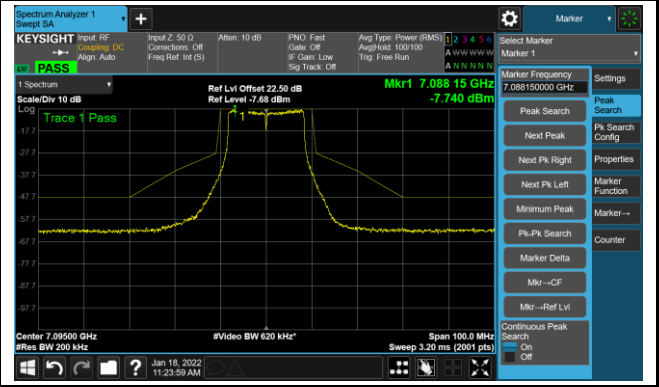

The Mask Data

Channel 181 (6855MHz)

The Reference Level

The Mask Data

802.11a - Ant 3

Channel 185 (6875MHz)

The Reference Level

The Mask Data

Channel 189 (6895MHz)

The Reference Level

The Mask Data

Channel 213 (7015MHz)

The Reference Level

The Mask Data

802.11a - Ant 3

Channel 229 (7095MHz)

The Reference Level

The Mask Data

802.11ax-HE20 - Ant 3

Channel 01 (5955MHz)

The Reference Level

The Mask Data

Channel 49 (6195MHz)

The Reference Level

The Mask Data

Channel 93 (6415MHz)

The Reference Level

The Mask Data

802.11ax-HE20 - Ant 3

Channel 97 (6435MHz)

The Reference Level

The Mask Data