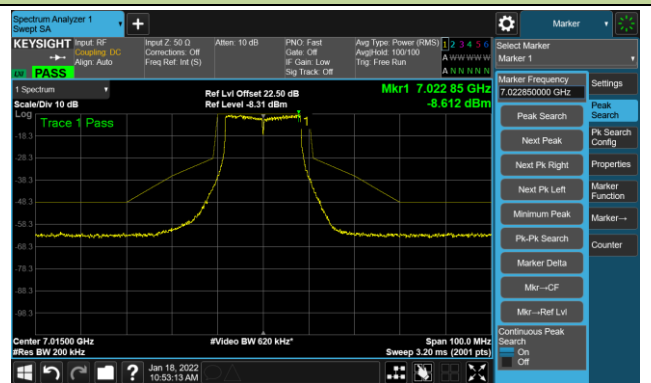

The Mask Data

Channel 181 (6855MHz)

The Reference Level

The Mask Data

802.11a - Ant 3

Channel 185 (6875MHz)

The Reference Level

The Mask Data

Channel 189 (6895MHz)

The Reference Level

The Mask Data

Channel 213 (7015MHz)

The Reference Level

The Mask Data

802.11a - Ant 3

Channel 229 (7095MHz)

The Reference Level

The Mask Data

802.11ax-HE20 - Ant 3

Channel 01 (5955MHz)

The Reference Level

The Mask Data

Channel 49 (6195MHz)

The Reference Level

The Mask Data

Channel 93 (6415MHz)

The Reference Level

The Mask Data

802.11ax-HE20 - Ant 3

Channel 97 (6435MHz)

The Reference Level

The Mask Data