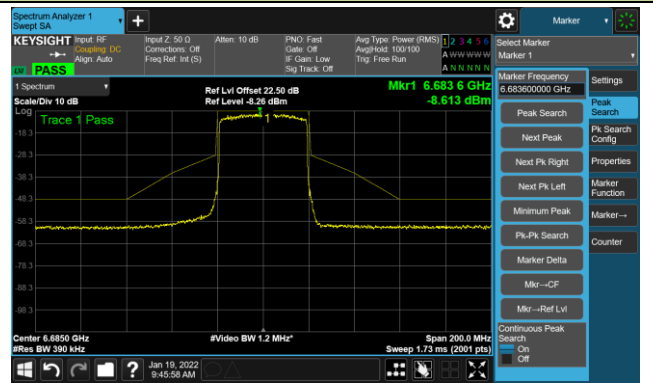

802.11ax-HE40 - Ant 3

Channel 99 (6445MHz)

The Reference Level

The Mask Data

Channel 107 (6485MHz)

The Reference Level

The Mask Data

Channel 115 (6525MHz)

The Reference Level

The Mask Data

802.11ax-HE40 - Ant 3

Channel 123 (6565MHz)

The Reference Level

The Mask Data

Channel 147 (6685MHz)

The Reference Level

The Mask Data

Channel 179 (6845MHz)

The Reference Level

The Mask Data