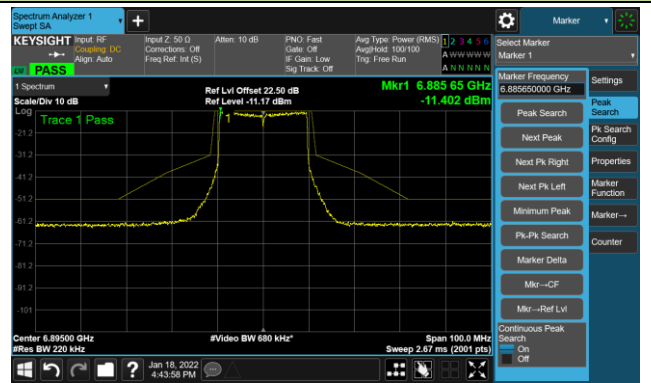

The Reference Level

The Mask Data

Channel 153 (6715MHz)

The Reference Level

The Mask Data

Channel 181 (6855MHz)

The Reference Level

The Mask Data

802.11ax-HE20 - Ant 3

Channel 185 (6875MHz)

The Reference Level

The Mask Data

Channel 189 (6895MHz)

The Reference Level

The Mask Data

Channel 213 (7015MHz)

The Reference Level

The Mask Data

802.11ax-HE20 - Ant 3

Channel 229 (7095MHz)

The Reference Level

The Mask Data

802.11ax-HE40 - Ant 3

Channel 03 (5965MHz)

The Reference Level

The Mask Data

Channel 51 (6205MHz)

The Reference Level

The Mask Data

Channel 91 (6405MHz)

The Reference Level

The Mask Data