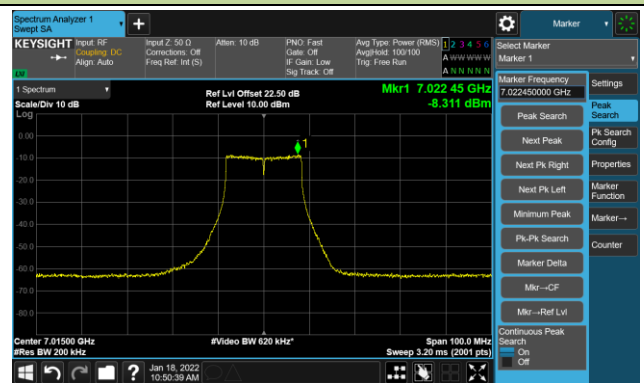

The Mask Data

Channel 181 (6855MHz)

The Reference Level

The Mask Data

802.11a - Ant 3

Channel 185 (6875MHz)

The Reference Level

The Mask Data

Channel 189 (6895MHz)

The Reference Level

The Mask Data

Channel 213 (7015MHz)

The Reference Level

The Mask Data

802.11a - Ant 3

Channel 229 (7095MHz)

The Reference Level

The Mask Data

802.11ax-HE20 - Ant 3

Channel 01 (5955MHz)

The Reference Level

The Mask Data

Channel 49 (6195MHz)

The Reference Level