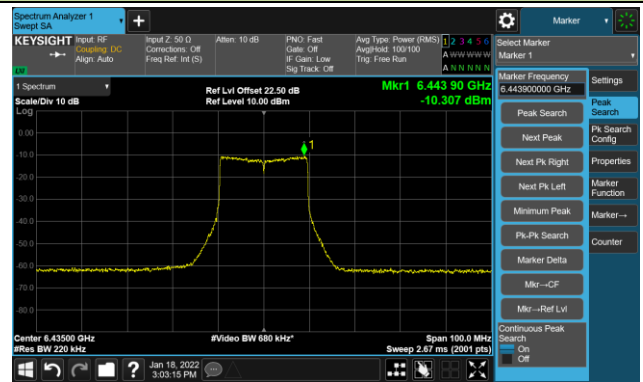

The Reference Level

The Mask Data

802.11ax-HE20 - Ant 3

Channel 01 (5955MHz)

The Reference Level

The Mask Data

Channel 49 (6195MHz)

The Reference Level

The Mask Data

Channel 93 (6415MHz)

The Reference Level

The Mask Data

802.11ax-HE20 - Ant 3

Channel 97 (6435MHz)

The Reference Level

The Mask Data

Channel 105 (6475MHz)

The Reference Level

The Mask Data

Channel 113 (6515MHz)

The Reference Level

The Mask Data

802.11ax-HE20 - Ant 3

Channel 117 (6535MHz)

The Reference Level

The Mask Data

Channel 153 (6715MHz)

The Reference Level

The Mask Data

Channel 181 (6855MHz)

The Reference Level

The Mask Data