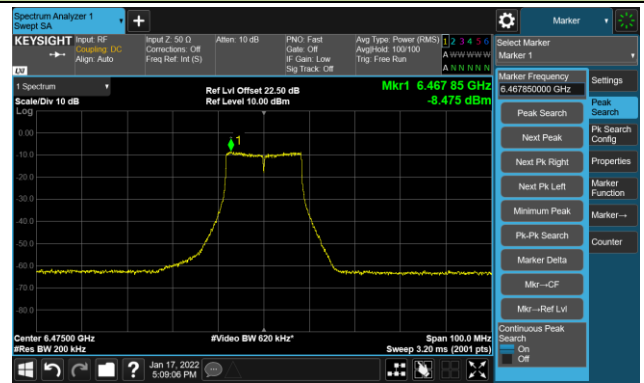

The Reference Level

The Mask Data

Channel 49 (6195MHz)

The Reference Level

The Mask Data

Channel 93 (6415MHz)

The Reference Level

The Mask Data

802.11a - Ant 3

Channel 97 (6435MHz)

The Reference Level

The Mask Data

Channel 105 (6475MHz)

The Reference Level

The Mask Data

Channel 113 (6515MHz)

The Reference Level

The Mask Data

802.11a - Ant 3

Channel 117 (6535MHz)

The Reference Level

The Mask Data

Channel 153 (6715MHz)

The Reference Level

The Mask Data

Channel 181 (6855MHz)

The Reference Level

The Mask Data

802.11a - Ant 3

Channel 185 (6875MHz)

The Reference Level

The Mask Data