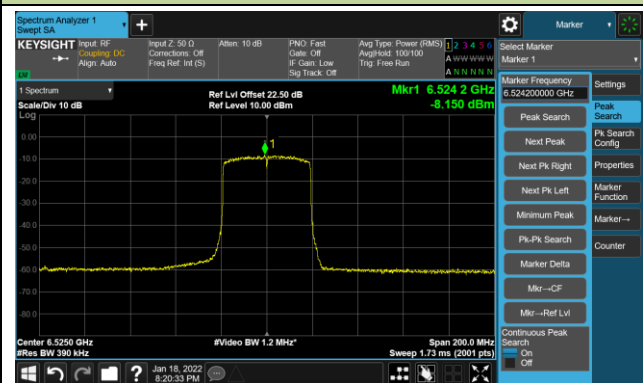

The Reference Level

The Mask Data

Channel 51 (6205MHz)

The Reference Level

The Mask Data

Channel 91 (6405MHz)

The Reference Level

The Mask Data

802.11ax-HE40 - Ant 3

Channel 99 (6445MHz)

The Reference Level

The Mask Data

Channel 107 (6485MHz)

The Reference Level

The Mask Data

Channel 115 (6525MHz)

The Reference Level

The Mask Data

802.11ax-HE40 - Ant 3

Channel 123 (6565MHz)

The Reference Level

The Mask Data

Channel 147 (6685MHz)

The Reference Level

The Mask Data

Channel 179 (6845MHz)

The Reference Level

The Mask Data