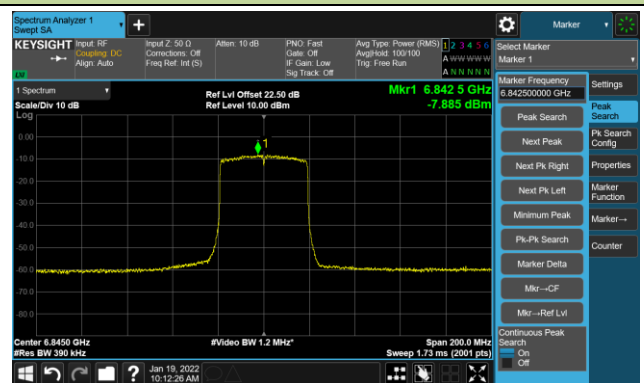

802.11ax-HE40 - Ant 3

Channel 99 (6445MHz)

The Reference Level

The Mask Data

Channel 107 (6485MHz)

The Reference Level

The Mask Data

Channel 115 (6525MHz)

The Reference Level

The Mask Data

802.11ax-HE40 - Ant 3

Channel 123 (6565MHz)

The Reference Level

The Mask Data

Channel 147 (6685MHz)

The Reference Level

The Mask Data

Channel 179 (6845MHz)

The Reference Level

The Mask Data