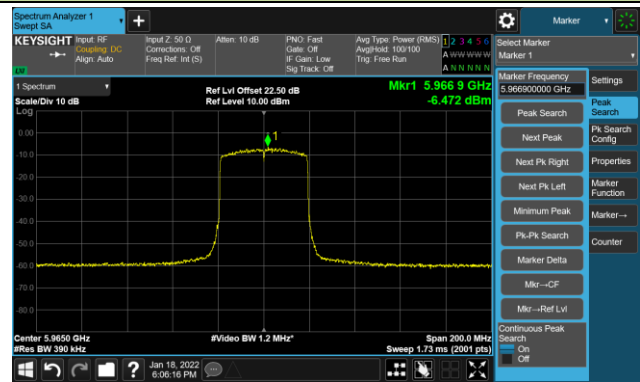

802.11ax-HE20 - Ant 3

Channel 185 (6875MHz)

The Reference Level

The Mask Data

Channel 189 (6895MHz)

The Reference Level

The Mask Data

Channel 213 (7015MHz)

The Reference Level

The Mask Data

802.11ax-HE20 - Ant 3

Channel 229 (7095MHz)

The Reference Level

The Mask Data

802.11ax-HE40 - Ant 3

Channel 03 (5965MHz)

The Reference Level

The Mask Data

Channel 51 (6205MHz)

The Reference Level

The Mask Data

Channel 91 (6405MHz)

The Reference Level

The Mask Data