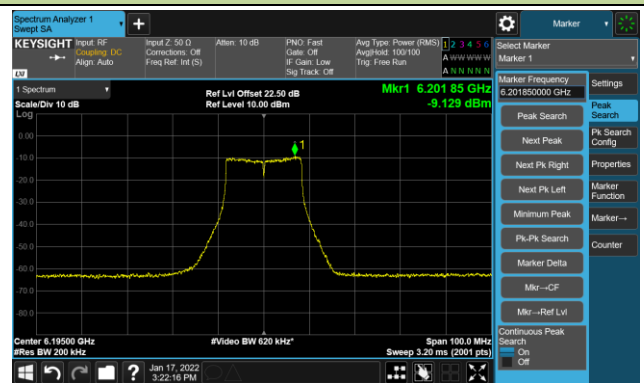

The Reference Level

The Mask Data

802.11ax-HE160 - Ant 2

Channel 207 (6985MHz)

The Reference Level

The Mask Data

802.11a - Ant 3

Channel 01 (5955MHz)

The Reference Level

The Mask Data

Channel 49 (6195MHz)

The Reference Level

The Mask Data

Channel 93 (6415MHz)

The Reference Level

The Mask Data

802.11a - Ant 3

Channel 97 (6435MHz)

The Reference Level

The Mask Data

Channel 105 (6475MHz)

The Reference Level

The Mask Data

Channel 113 (6515MHz)

The Reference Level

The Mask Data

802.11a - Ant 3

Channel 117 (6535MHz)

The Reference Level

The Mask Data

Channel 153 (6715MHz)

The Reference Level