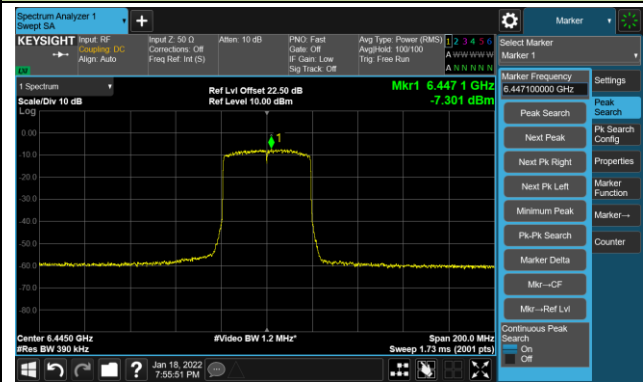

The Reference Level

The Mask Data

802.11ax-HE20 - Ant 3

Channel 229 (7095MHz)

The Reference Level

The Mask Data

802.11ax-HE40 - Ant 3

Channel 03 (5965MHz)

The Reference Level

The Mask Data

Channel 51 (6205MHz)

The Reference Level

The Mask Data

Channel 91 (6405MHz)

The Reference Level

The Mask Data

802.11ax-HE40 - Ant 3

Channel 99 (6445MHz)

The Reference Level

The Mask Data

Channel 107 (6485MHz)

The Reference Level

The Mask Data

Channel 115 (6525MHz)

The Reference Level

The Mask Data

802.11ax-HE40 - Ant 3

Channel 123 (6565MHz)

The Reference Level

The Mask Data

Channel 147 (6685MHz)

The Reference Level