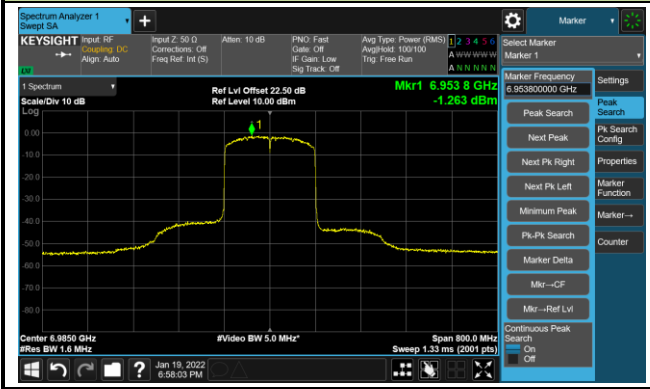

The Reference Level

The Mask Data

802.11ax-HE160 - Ant 2

Channel 207 (6985MHz)

The Reference Level

The Mask Data

802.11a - Ant 3

Channel 01 (5955MHz)

The Reference Level

The Mask Data

Channel 49 (6195MHz)

The Reference Level

The Mask Data

Channel 93 (6415MHz)

The Reference Level

The Mask Data