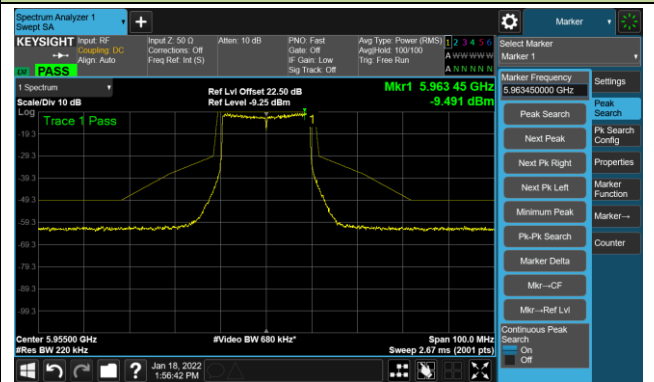

Channel 189 (6895MHz)

The Reference Level

The Mask Data

Channel 213 (7015MHz)

The Reference Level

The Mask Data

802.11a - Ant 3

Channel 229 (7095MHz)

The Reference Level

The Mask Data

802.11ax-HE20 - Ant 3

Channel 01 (5955MHz)

The Reference Level

The Mask Data

Channel 49 (6195MHz)

The Reference Level

The Mask Data

Channel 93 (6415MHz)

The Reference Level

The Mask Data

802.11ax-HE20 - Ant 3

Channel 97 (6435MHz)

The Reference Level

The Mask Data