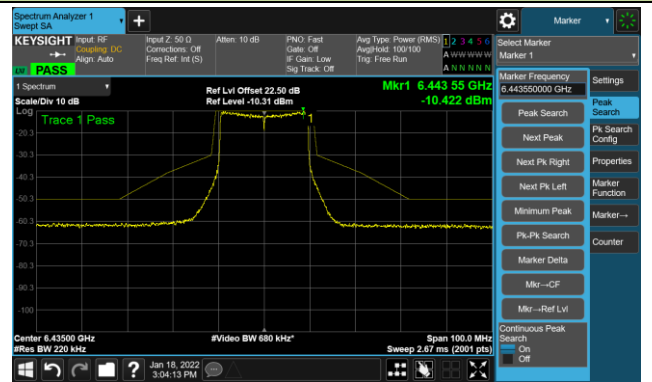

The Reference Level

The Mask Data

802.11ax-HE20 - Ant 3

Channel 01 (5955MHz)

The Reference Level

The Mask Data

Channel 49 (6195MHz)

The Reference Level

The Mask Data

Channel 93 (6415MHz)

The Reference Level

The Mask Data

802.11ax-HE20 - Ant 3

Channel 97 (6435MHz)

The Reference Level

The Mask Data

Channel 105 (6475MHz)

The Reference Level

The Mask Data

Channel 113 (6515MHz)

The Reference Level

The Mask Data

802.11ax-HE20 - Ant 3

Channel 117 (6535MHz)

The Reference Level

The Mask Data

Channel 153 (6715MHz)

The Reference Level

The Mask Data

Channel 181 (6855MHz)

The Reference Level

The Mask Data