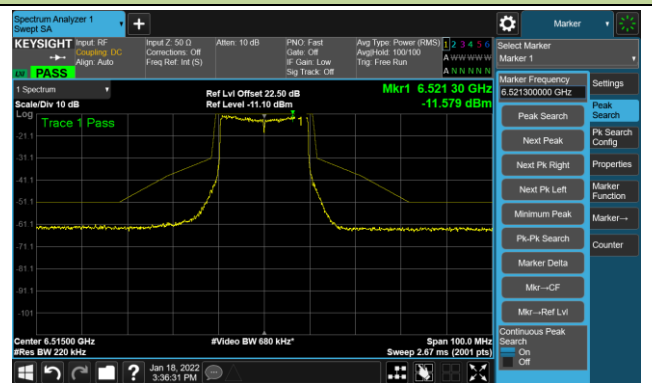

The Mask Data

Channel 93 (6415MHz)

The Reference Level

The Mask Data

802.11ax-HE20 - Ant 3

Channel 97 (6435MHz)

The Reference Level

The Mask Data

Channel 105 (6475MHz)

The Reference Level

The Mask Data

Channel 113 (6515MHz)

The Reference Level

The Mask Data

802.11ax-HE20 - Ant 3

Channel 117 (6535MHz)

The Reference Level

The Mask Data

Channel 153 (6715MHz)

The Reference Level

The Mask Data

Channel 181 (6855MHz)

The Reference Level

The Mask Data

802.11ax-HE20 - Ant 3

Channel 185 (6875MHz)

The Reference Level

The Mask Data

Channel 189 (6895MHz)

The Reference Level

The Mask Data

Channel 213 (7015MHz)