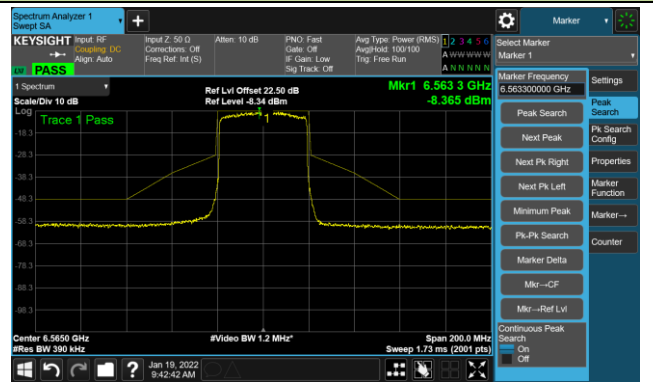

802.11ax-HE40 - Ant 3

Channel 99 (6445MHz)

The Reference Level

The Mask Data

Channel 107 (6485MHz)

The Reference Level

The Mask Data

Channel 115 (6525MHz)

The Reference Level

The Mask Data

802.11ax-HE40 - Ant 3

Channel 123 (6565MHz)

The Reference Level

The Mask Data

Channel 147 (6685MHz)

The Reference Level

The Mask Data

Channel 179 (6845MHz)

The Reference Level

The Mask Data