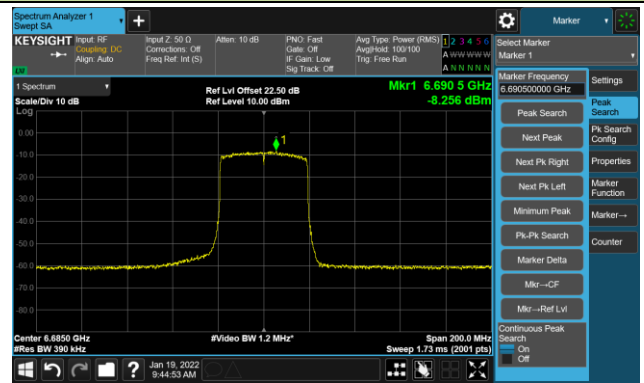

802.11ax-HE40 - Ant 3

Channel 99 (6445MHz)

The Reference Level

The Mask Data

Channel 107 (6485MHz)

The Reference Level

The Mask Data

Channel 115 (6525MHz)

The Reference Level

The Mask Data

802.11ax-HE40 - Ant 3

Channel 123 (6565MHz)

The Reference Level

The Mask Data

Channel 147 (6685MHz)

The Reference Level

The Mask Data

Channel 179 (6845MHz)

The Reference Level

The Mask Data