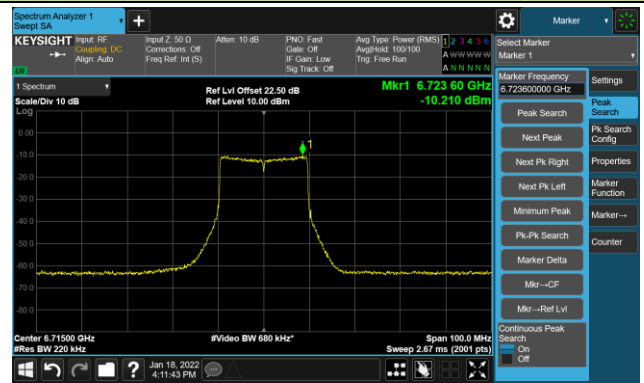

Channel 105 (6475MHz)

The Reference Level

The Mask Data

Channel 113 (6515MHz)

The Reference Level

The Mask Data

802.11ax-HE20 - Ant 3

Channel 117 (6535MHz)

The Reference Level

The Mask Data

Channel 153 (6715MHz)

The Reference Level

The Mask Data

Channel 181 (6855MHz)

The Reference Level

The Mask Data

802.11ax-HE20 - Ant 3

Channel 185 (6875MHz)

The Reference Level

The Mask Data

Channel 189 (6895MHz)

The Reference Level

The Mask Data

Channel 213 (7015MHz)