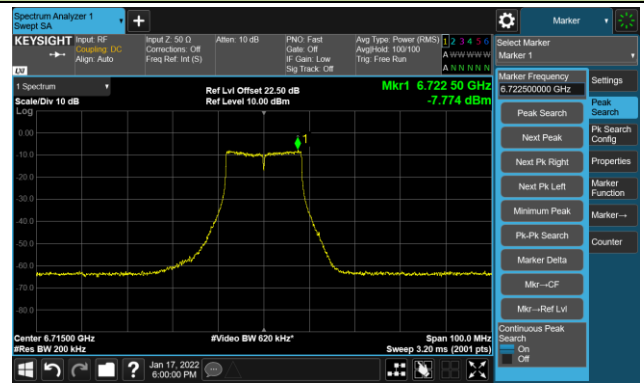

The Reference Level

The Mask Data

802.11a - Ant 3

Channel 117 (6535MHz)

The Reference Level

The Mask Data

Channel 153 (6715MHz)

The Reference Level

The Mask Data

Channel 181 (6855MHz)

The Reference Level

The Mask Data

802.11a - Ant 3

Channel 185 (6875MHz)

The Reference Level

The Mask Data

Channel 189 (6895MHz)

The Reference Level

The Mask Data

Channel 213 (7015MHz)

The Reference Level

The Mask Data

802.11a - Ant 3

Channel 229 (7095MHz)