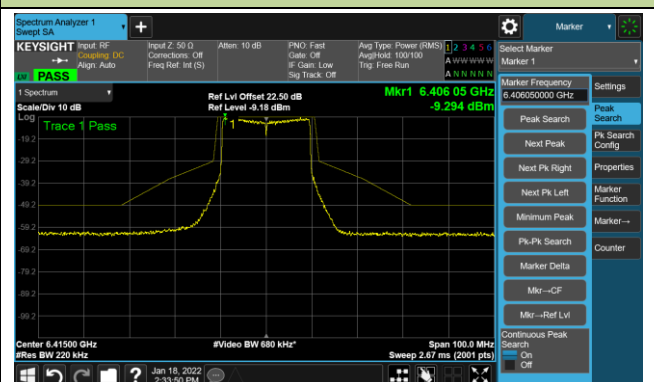

The Reference Level

The Mask Data

802.11ax-HE20 - Ant 3

Channel 01 (5955MHz)

The Reference Level

The Mask Data

Channel 49 (6195MHz)

The Reference Level

The Mask Data

Channel 93 (6415MHz)

The Reference Level

The Mask Data

802.11ax-HE20 - Ant 3

Channel 97 (6435MHz)

The Reference Level

The Mask Data

Channel 105 (6475MHz)

The Reference Level

The Mask Data

Channel 113 (6515MHz)

The Reference Level

The Mask Data

802.11ax-HE20 - Ant 3

Channel 117 (6535MHz)

The Reference Level

The Mask Data

Channel 153 (6715MHz)

The Reference Level

The Mask Data

Channel 181 (6855MHz)

The Reference Level

The Mask Data