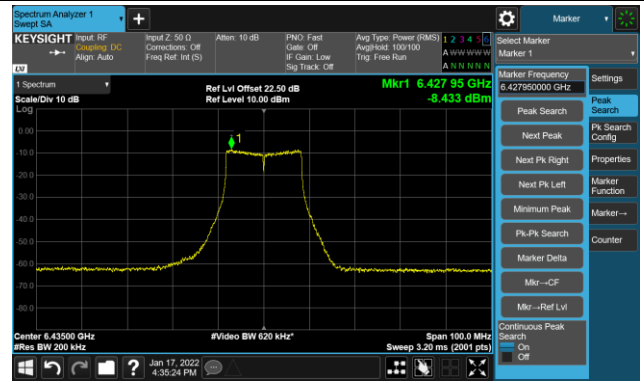

The Reference Level

The Mask Data

Channel 49 (6195MHz)

The Reference Level

The Mask Data

Channel 93 (6415MHz)

The Reference Level

The Mask Data

802.11a - Ant 3

Channel 97 (6435MHz)

The Reference Level

The Mask Data

Channel 105 (6475MHz)

The Reference Level

The Mask Data

Channel 113 (6515MHz)

The Reference Level

The Mask Data

802.11a - Ant 3

Channel 117 (6535MHz)

The Reference Level

The Mask Data

Channel 153 (6715MHz)

The Reference Level