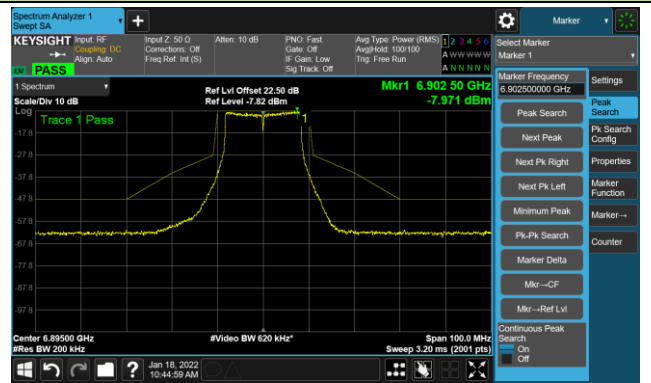

The Reference Level

The Mask Data

802.11a - Ant 3

Channel 117 (6535MHz)

The Reference Level

The Mask Data

Channel 153 (6715MHz)

The Reference Level

The Mask Data

Channel 181 (6855MHz)

The Reference Level

The Mask Data

802.11a - Ant 3

Channel 185 (6875MHz)

The Reference Level

The Mask Data

Channel 189 (6895MHz)

The Reference Level

The Mask Data

Channel 213 (7015MHz)

The Reference Level

The Mask Data

802.11a - Ant 3

Channel 229 (7095MHz)

The Reference Level

The Mask Data

802.11ax-HE20 - Ant 3

Channel 01 (5955MHz)

The Reference Level

The Mask Data

Channel 49 (6195MHz)

The Reference Level