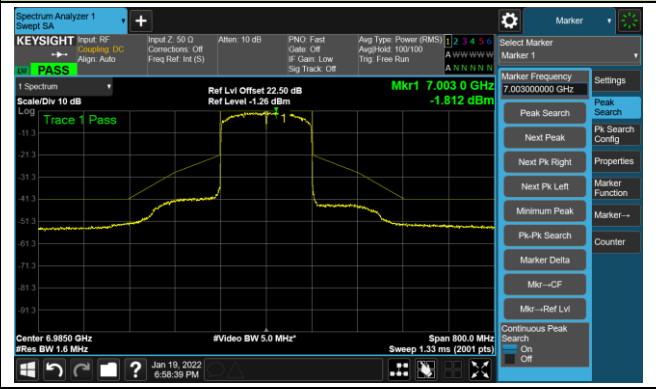

802.11ax-HE160 - Ant 2

Channel 111 (6505MHz)

The Reference Level

The Mask Data

Channel 143 (6665MHz)

The Reference Level

The Mask Data

Channel 175 (6825MHz)

The Reference Level

The Mask Data

802.11ax-HE160 - Ant 2

Channel 207 (6985MHz)

The Reference Level

The Mask Data

802.11a - Ant 3

Channel 01 (5955MHz)

The Reference Level

The Mask Data

Channel 49 (6195MHz)

The Reference Level

The Mask Data

Channel 93 (6415MHz)

The Reference Level

The Mask Data