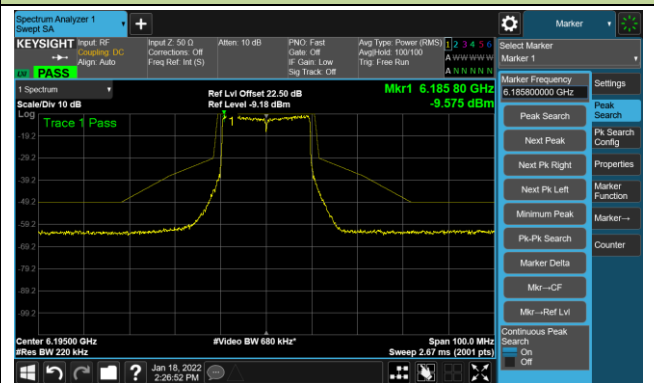

Channel 189 (6895MHz)

The Reference Level

The Mask Data

Channel 213 (7015MHz)

The Reference Level

The Mask Data

802.11a - Ant 3

Channel 229 (7095MHz)

The Reference Level

The Mask Data

802.11ax-HE20 - Ant 3

Channel 01 (5955MHz)

The Reference Level

The Mask Data

Channel 49 (6195MHz)

The Reference Level

The Mask Data

Channel 93 (6415MHz)

The Reference Level

The Mask Data

802.11ax-HE20 - Ant 3

Channel 97 (6435MHz)

The Reference Level

The Mask Data