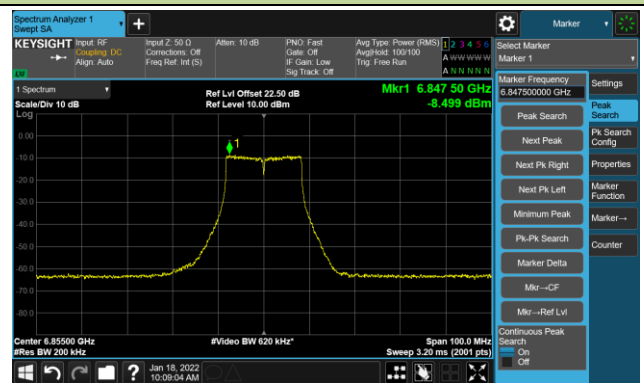

The Reference Level

The Mask Data

802.11a - Ant 3

Channel 117 (6535MHz)

The Reference Level

The Mask Data

Channel 153 (6715MHz)

The Reference Level

The Mask Data

Channel 181 (6855MHz)

The Reference Level

The Mask Data

802.11a - Ant 3

Channel 185 (6875MHz)

The Reference Level

The Mask Data