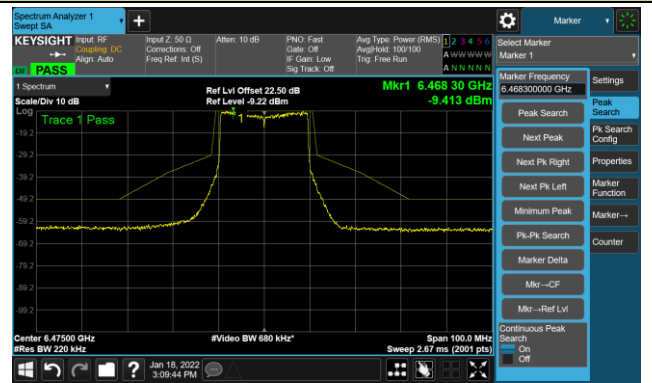

The Reference Level

The Mask Data

802.11ax-HE20 - Ant 3

Channel 01 (5955MHz)

The Reference Level

The Mask Data

Channel 49 (6195MHz)

The Reference Level

The Mask Data

Channel 93 (6415MHz)

The Reference Level

The Mask Data

802.11ax-HE20 - Ant 3

Channel 97 (6435MHz)

The Reference Level

The Mask Data

Channel 105 (6475MHz)

The Reference Level

The Mask Data

Channel 113 (6515MHz)

The Reference Level

The Mask Data

802.11ax-HE20 - Ant 3

Channel 117 (6535MHz)

The Reference Level

The Mask Data

Channel 153 (6715MHz)

The Reference Level

The Mask Data

Channel 181 (6855MHz)

The Reference Level

The Mask Data