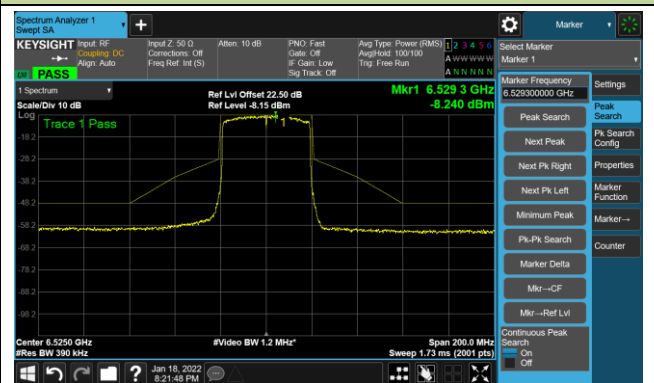

The Reference Level

The Mask Data

Channel 51 (6205MHz)

The Reference Level

The Mask Data

Channel 91 (6405MHz)

The Reference Level

The Mask Data

802.11ax-HE40 - Ant 3

Channel 99 (6445MHz)

The Reference Level

The Mask Data

Channel 107 (6485MHz)

The Reference Level

The Mask Data

Channel 115 (6525MHz)

The Reference Level

The Mask Data

802.11ax-HE40 - Ant 3

Channel 123 (6565MHz)

The Reference Level

The Mask Data

Channel 147 (6685MHz)

The Reference Level

The Mask Data

Channel 179 (6845MHz)

The Reference Level

The Mask Data