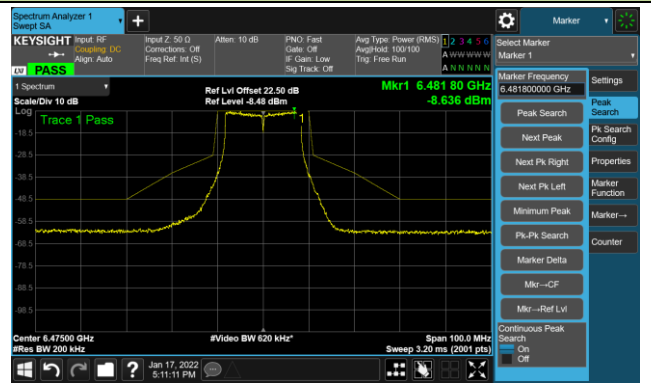

The Reference Level

The Mask Data

Channel 49 (6195MHz)

The Reference Level

The Mask Data

Channel 93 (6415MHz)

The Reference Level

The Mask Data

802.11a - Ant 3

Channel 97 (6435MHz)

The Reference Level

The Mask Data

Channel 105 (6475MHz)

The Reference Level

The Mask Data

Channel 113 (6515MHz)

The Reference Level

The Mask Data

802.11a - Ant 3

Channel 117 (6535MHz)

The Reference Level

The Mask Data

Channel 153 (6715MHz)

The Reference Level

The Mask Data

Channel 181 (6855MHz)

The Reference Level

The Mask Data

802.11a - Ant 3

Channel 185 (6875MHz)

The Reference Level

The Mask Data