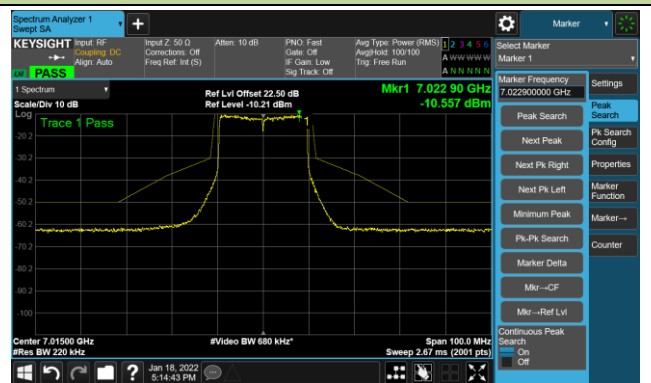

The Reference Level

The Mask Data

Channel 153 (6715MHz)

The Reference Level

The Mask Data

Channel 181 (6855MHz)

The Reference Level

The Mask Data

802.11ax-HE20 - Ant 3

Channel 185 (6875MHz)

The Reference Level

The Mask Data

Channel 189 (6895MHz)

The Reference Level

The Mask Data

Channel 213 (7015MHz)

The Reference Level

The Mask Data

802.11ax-HE20 - Ant 3

Channel 229 (7095MHz)

The Reference Level

The Mask Data

802.11ax-HE40 - Ant 3

Channel 03 (5965MHz)

The Reference Level

The Mask Data

Channel 51 (6205MHz)

The Reference Level

The Mask Data

Channel 91 (6405MHz)

The Reference Level

The Mask Data