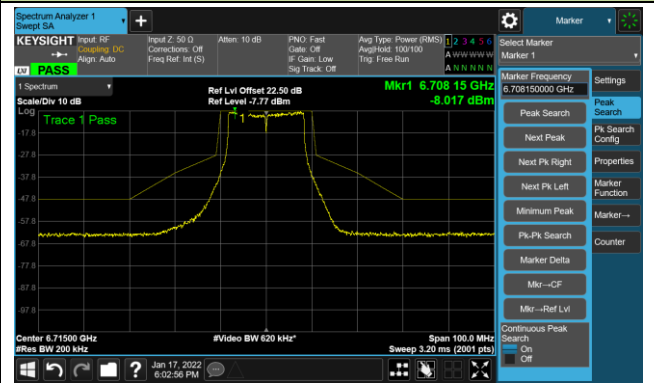

The Reference Level

The Mask Data

802.11a - Ant 3

Channel 117 (6535MHz)

The Reference Level

The Mask Data

Channel 153 (6715MHz)

The Reference Level

The Mask Data

Channel 181 (6855MHz)

The Reference Level

The Mask Data

802.11a - Ant 3

Channel 185 (6875MHz)

The Reference Level

The Mask Data

Channel 189 (6895MHz)

The Reference Level

The Mask Data

Channel 213 (7015MHz)

The Reference Level

The Mask Data

802.11a - Ant 3

Channel 229 (7095MHz)