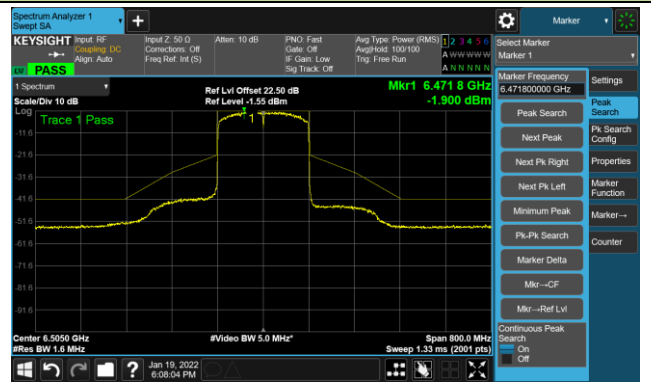

802.11ax-HE160 - Ant 2

Channel 111 (6505MHz)

The Reference Level

The Mask Data

Channel 143 (6665MHz)

The Reference Level

The Mask Data

Channel 175 (6825MHz)

The Reference Level

The Mask Data

802.11ax-HE160 - Ant 2

Channel 207 (6985MHz)

The Reference Level

The Mask Data

802.11a - Ant 3

Channel 01 (5955MHz)

The Reference Level

The Mask Data

Channel 49 (6195MHz)

The Reference Level

The Mask Data

Channel 93 (6415MHz)

The Reference Level

The Mask Data