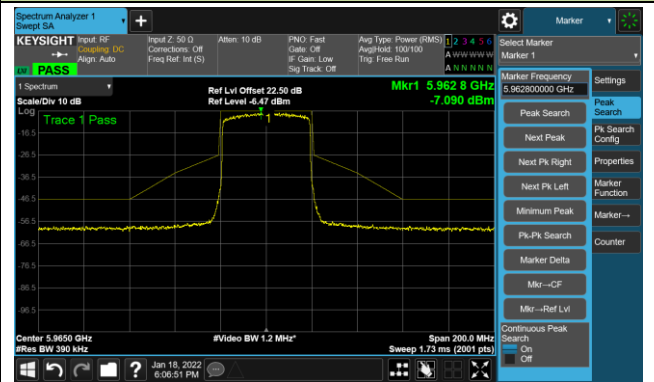

802.11ax-HE20 - Ant 3

Channel 185 (6875MHz)

The Reference Level

The Mask Data

Channel 189 (6895MHz)

The Reference Level

The Mask Data

Channel 213 (7015MHz)

The Reference Level

The Mask Data

802.11ax-HE20 - Ant 3

Channel 229 (7095MHz)

The Reference Level

The Mask Data

802.11ax-HE40 - Ant 3

Channel 03 (5965MHz)

The Reference Level

The Mask Data

Channel 51 (6205MHz)

The Reference Level

The Mask Data

Channel 91 (6405MHz)

The Reference Level

The Mask Data