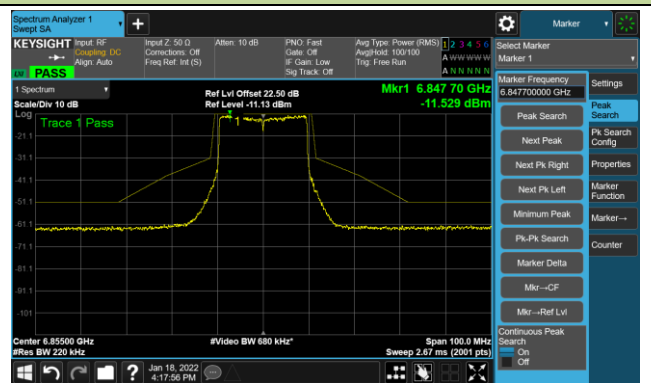

Channel 105 (6475MHz)

The Reference Level

The Mask Data

Channel 113 (6515MHz)

The Reference Level

The Mask Data

802.11ax-HE20 - Ant 3

Channel 117 (6535MHz)

The Reference Level

The Mask Data

Channel 153 (6715MHz)

The Reference Level

The Mask Data

Channel 181 (6855MHz)

The Reference Level

The Mask Data

802.11ax-HE20 - Ant 3

Channel 185 (6875MHz)

The Reference Level

The Mask Data

Channel 189 (6895MHz)

The Reference Level

The Mask Data

Channel 213 (7015MHz)

The Reference Level

The Mask Data

802.11ax-HE20 - Ant 3

Channel 229 (7095MHz)

The Reference Level

The Mask Data

802.11ax-HE40 - Ant 3

Channel 03 (5965MHz)