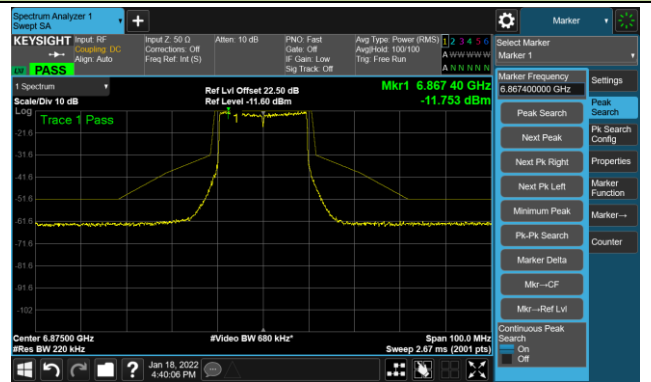

Channel 105 (6475MHz)

The Reference Level

The Mask Data

Channel 113 (6515MHz)

The Reference Level

The Mask Data

802.11ax-HE20 - Ant 3

Channel 117 (6535MHz)

The Reference Level

The Mask Data

Channel 153 (6715MHz)

The Reference Level

The Mask Data

Channel 181 (6855MHz)

The Reference Level

The Mask Data

802.11ax-HE20 - Ant 3

Channel 185 (6875MHz)

The Reference Level

The Mask Data

Channel 189 (6895MHz)

The Reference Level

The Mask Data

Channel 213 (7015MHz)

The Reference Level

The Mask Data

802.11ax-HE20 - Ant 3

Channel 229 (7095MHz)

The Reference Level

The Mask Data

802.11ax-HE40 - Ant 3

Channel 03 (5965MHz)