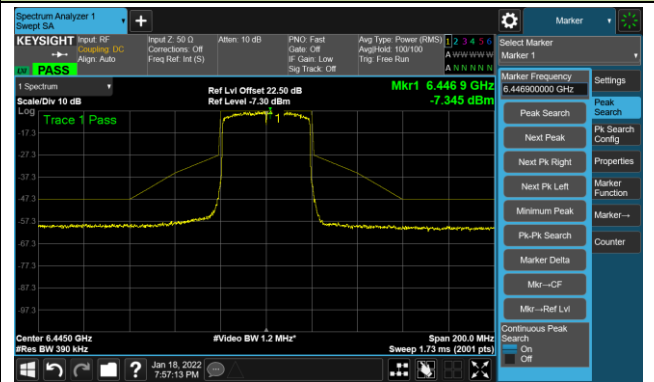

The Reference Level

The Mask Data

802.11ax-HE20 - Ant 3

Channel 229 (7095MHz)

The Reference Level

The Mask Data

802.11ax-HE40 - Ant 3

Channel 03 (5965MHz)

The Reference Level

The Mask Data

Channel 51 (6205MHz)

The Reference Level

The Mask Data

Channel 91 (6405MHz)

The Reference Level

The Mask Data

802.11ax-HE40 - Ant 3

Channel 99 (6445MHz)

The Reference Level

The Mask Data

Channel 107 (6485MHz)

The Reference Level

The Mask Data

Channel 115 (6525MHz)

The Reference Level

The Mask Data

802.11ax-HE40 - Ant 3

Channel 123 (6565MHz)

The Reference Level

The Mask Data

Channel 147 (6685MHz)

The Reference Level