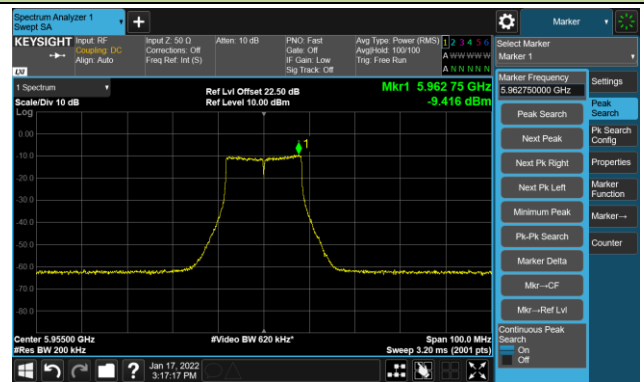

802.11ax-HE160 - Ant 2

Channel 111 (6505MHz)

The Reference Level

The Mask Data

Channel 143 (6665MHz)

The Reference Level

The Mask Data

Channel 175 (6825MHz)

The Reference Level

The Mask Data

802.11ax-HE160 - Ant 2

Channel 207 (6985MHz)

The Reference Level

The Mask Data

802.11a - Ant 3

Channel 01 (5955MHz)

The Reference Level

The Mask Data

Channel 49 (6195MHz)

The Reference Level

The Mask Data

Channel 93 (6415MHz)

The Reference Level

The Mask Data