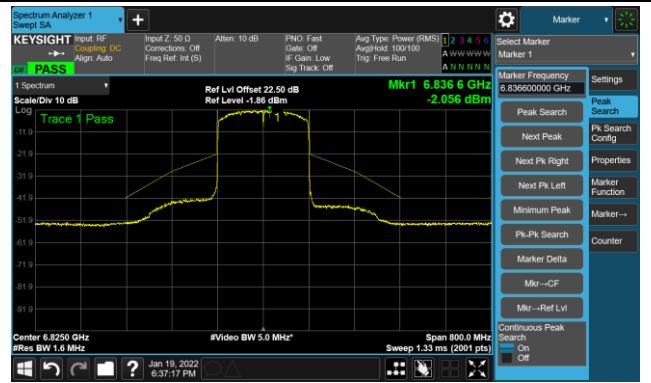

802.11ax-HE160 - Ant 2

Channel 111 (6505MHz)

The Reference Level

The Mask Data

Channel 143 (6665MHz)

The Reference Level

The Mask Data

Channel 175 (6825MHz)

The Reference Level

The Mask Data

802.11ax-HE160 - Ant 2

Channel 207 (6985MHz)

The Reference Level

The Mask Data

802.11a - Ant 3

Channel 01 (5955MHz)

The Reference Level

The Mask Data

Channel 49 (6195MHz)

The Reference Level

The Mask Data

Channel 93 (6415MHz)

The Reference Level

The Mask Data