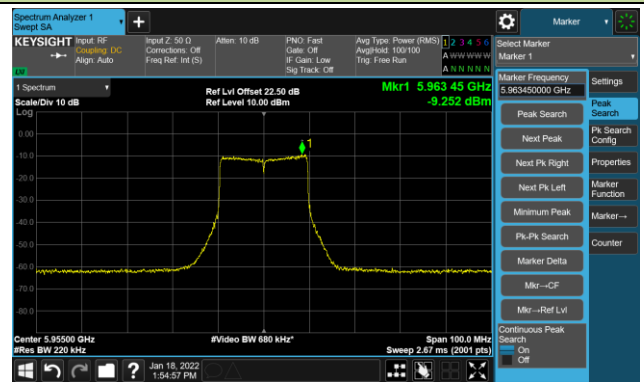

Channel 189 (6895MHz)

The Reference Level

The Mask Data

Channel 213 (7015MHz)

The Reference Level

The Mask Data

802.11a - Ant 3

Channel 229 (7095MHz)

The Reference Level

The Mask Data

802.11ax-HE20 - Ant 3

Channel 01 (5955MHz)

The Reference Level

The Mask Data

Channel 49 (6195MHz)

The Reference Level

The Mask Data

Channel 93 (6415MHz)

The Reference Level

The Mask Data

802.11ax-HE20 - Ant 3

Channel 97 (6435MHz)

The Reference Level

The Mask Data