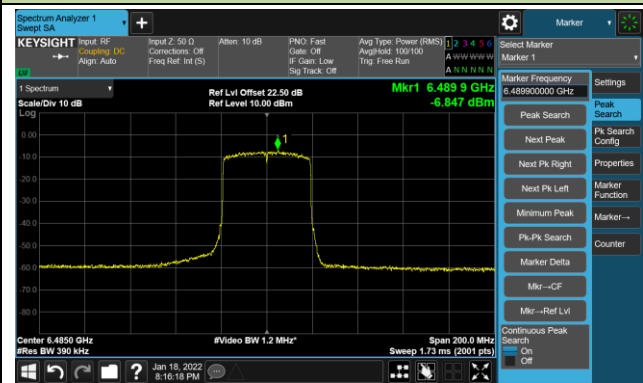

The Reference Level

The Mask Data

Channel 51 (6205MHz)

The Reference Level

The Mask Data

Channel 91 (6405MHz)

The Reference Level

The Mask Data

802.11ax-HE40 - Ant 3

Channel 99 (6445MHz)

The Reference Level

The Mask Data

Channel 107 (6485MHz)

The Reference Level

The Mask Data

Channel 115 (6525MHz)

The Reference Level

The Mask Data

802.11ax-HE40 - Ant 3

Channel 123 (6565MHz)

The Reference Level

The Mask Data

Channel 147 (6685MHz)

The Reference Level

The Mask Data

Channel 179 (6845MHz)

The Reference Level

The Mask Data