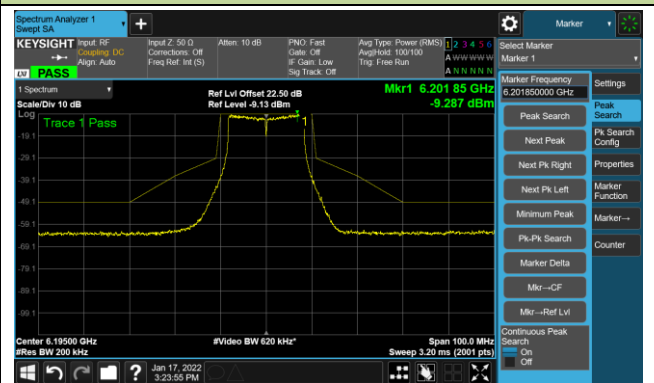

The Reference Level

The Mask Data

802.11ax-HE160 - Ant 2

Channel 207 (6985MHz)

The Reference Level

The Mask Data

802.11a - Ant 3

Channel 01 (5955MHz)

The Reference Level

The Mask Data

Channel 49 (6195MHz)

The Reference Level

The Mask Data

Channel 93 (6415MHz)

The Reference Level

The Mask Data

802.11a - Ant 3

Channel 97 (6435MHz)

The Reference Level

The Mask Data

Channel 105 (6475MHz)

The Reference Level

The Mask Data

Channel 113 (6515MHz)

The Reference Level

The Mask Data

802.11a - Ant 3

Channel 117 (6535MHz)

The Reference Level

The Mask Data

Channel 153 (6715MHz)

The Reference Level