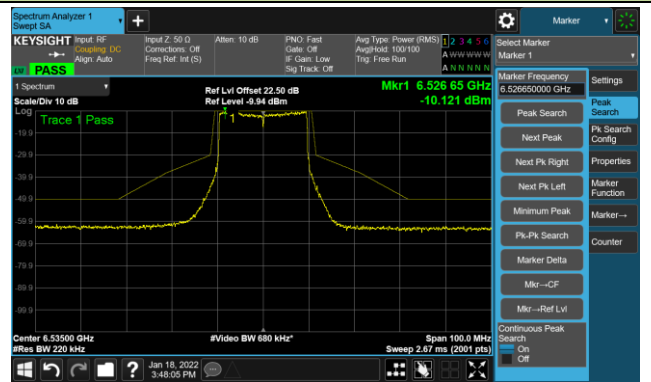

The Mask Data

Channel 93 (6415MHz)

The Reference Level

The Mask Data

802.11ax-HE20 - Ant 3

Channel 97 (6435MHz)

The Reference Level

The Mask Data

Channel 105 (6475MHz)

The Reference Level

The Mask Data

Channel 113 (6515MHz)

The Reference Level

The Mask Data

802.11ax-HE20 - Ant 3

Channel 117 (6535MHz)

The Reference Level

The Mask Data

Channel 153 (6715MHz)

The Reference Level

The Mask Data

Channel 181 (6855MHz)

The Reference Level

The Mask Data

802.11ax-HE20 - Ant 3

Channel 185 (6875MHz)

The Reference Level

The Mask Data

Channel 189 (6895MHz)

The Reference Level

The Mask Data

Channel 213 (7015MHz)