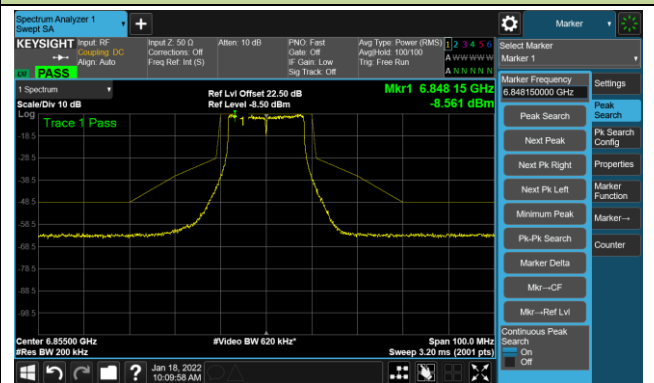

The Reference Level

The Mask Data

802.11a - Ant 3

Channel 117 (6535MHz)

The Reference Level

The Mask Data

Channel 153 (6715MHz)

The Reference Level

The Mask Data

Channel 181 (6855MHz)

The Reference Level

The Mask Data

802.11a - Ant 3

Channel 185 (6875MHz)

The Reference Level

The Mask Data

Channel 189 (6895MHz)

The Reference Level

The Mask Data

Channel 213 (7015MHz)

The Reference Level

The Mask Data

802.11a - Ant 3

Channel 229 (7095MHz)

The Reference Level

The Mask Data

802.11ax-HE20 - Ant 3

Channel 01 (5955MHz)

The Reference Level

The Mask Data

Channel 49 (6195MHz)

The Reference Level