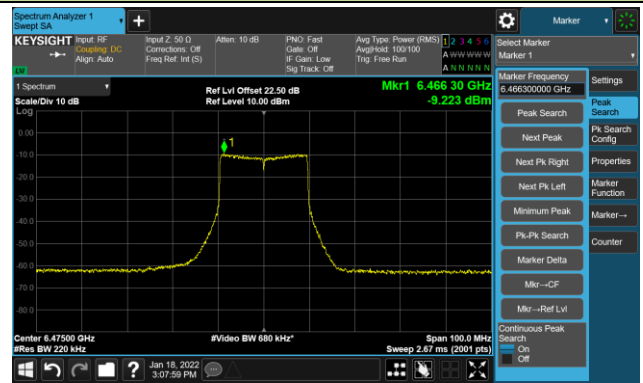

The Reference Level

The Mask Data

802.11ax-HE20 - Ant 3

Channel 01 (5955MHz)

The Reference Level

The Mask Data

Channel 49 (6195MHz)

The Reference Level

The Mask Data

Channel 93 (6415MHz)

The Reference Level

The Mask Data

802.11ax-HE20 - Ant 3

Channel 97 (6435MHz)

The Reference Level

The Mask Data

Channel 105 (6475MHz)

The Reference Level

The Mask Data

Channel 113 (6515MHz)

The Reference Level

The Mask Data

802.11ax-HE20 - Ant 3

Channel 117 (6535MHz)

The Reference Level

The Mask Data

Channel 153 (6715MHz)

The Reference Level

The Mask Data

Channel 181 (6855MHz)

The Reference Level

The Mask Data