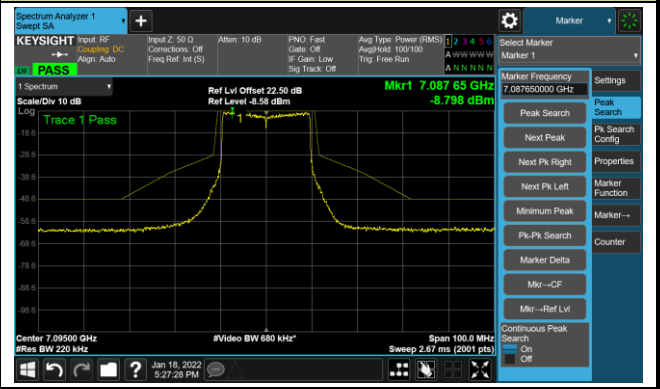

802.11ax-HE20 - Ant 3

Channel 185 (6875MHz)

The Reference Level

The Mask Data

Channel 189 (6895MHz)

The Reference Level

The Mask Data

Channel 213 (7015MHz)

The Reference Level

The Mask Data

802.11ax-HE20 - Ant 3

Channel 229 (7095MHz)

The Reference Level

The Mask Data

802.11ax-HE40 - Ant 3

Channel 03 (5965MHz)

The Reference Level

The Mask Data

Channel 51 (6205MHz)

The Reference Level

The Mask Data

Channel 91 (6405MHz)

The Reference Level

The Mask Data