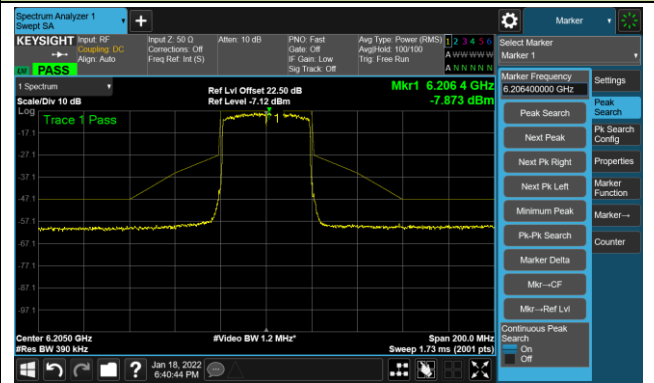

The Reference Level

The Mask Data

802.11ax-HE20 - Ant 3

Channel 229 (7095MHz)

The Reference Level

The Mask Data

802.11ax-HE40 - Ant 3

Channel 03 (5965MHz)

The Reference Level

The Mask Data

Channel 51 (6205MHz)

The Reference Level

The Mask Data

Channel 91 (6405MHz)

The Reference Level

The Mask Data

802.11ax-HE40 - Ant 3

Channel 99 (6445MHz)

The Reference Level

The Mask Data

Channel 107 (6485MHz)

The Reference Level

The Mask Data

Channel 115 (6525MHz)

The Reference Level

The Mask Data

802.11ax-HE40 - Ant 3

Channel 123 (6565MHz)

The Reference Level

The Mask Data

Channel 147 (6685MHz)

The Reference Level