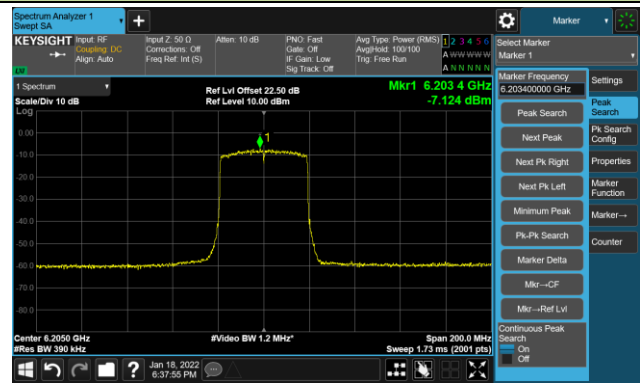

The Reference Level

The Mask Data

802.11ax-HE20 - Ant 3

Channel 229 (7095MHz)

The Reference Level

The Mask Data

802.11ax-HE40 - Ant 3

Channel 03 (5965MHz)

The Reference Level

The Mask Data

Channel 51 (6205MHz)

The Reference Level

The Mask Data

Channel 91 (6405MHz)

The Reference Level

The Mask Data

802.11ax-HE40 - Ant 3

Channel 99 (6445MHz)

The Reference Level

The Mask Data

Channel 107 (6485MHz)

The Reference Level

The Mask Data

Channel 115 (6525MHz)