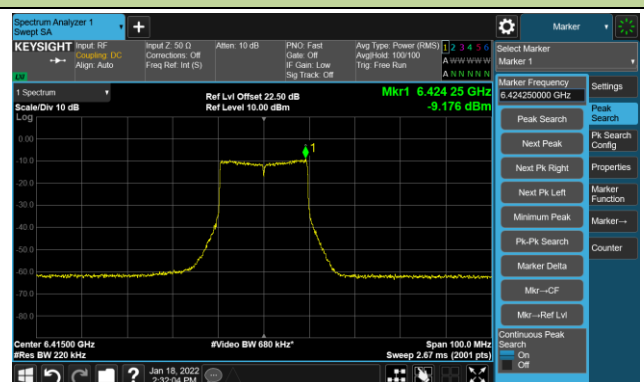

Channel 189 (6895MHz)

The Reference Level

The Mask Data

Channel 213 (7015MHz)

The Reference Level

The Mask Data

802.11a - Ant 3

Channel 229 (7095MHz)

The Reference Level

The Mask Data

802.11ax-HE20 - Ant 3

Channel 01 (5955MHz)

The Reference Level

The Mask Data

Channel 49 (6195MHz)

The Reference Level

The Mask Data

Channel 93 (6415MHz)

The Reference Level

The Mask Data

802.11ax-HE20 - Ant 3

Channel 97 (6435MHz)

The Reference Level

The Mask Data