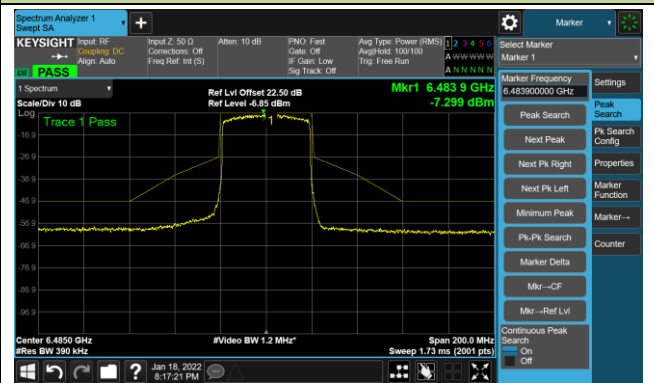

The Reference Level

The Mask Data

Channel 51 (6205MHz)

The Reference Level

The Mask Data

Channel 91 (6405MHz)

The Reference Level

The Mask Data

802.11ax-HE40 - Ant 3

Channel 99 (6445MHz)

The Reference Level

The Mask Data

Channel 107 (6485MHz)

The Reference Level

The Mask Data

Channel 115 (6525MHz)

The Reference Level

The Mask Data

802.11ax-HE40 - Ant 3

Channel 123 (6565MHz)

The Reference Level

The Mask Data

Channel 147 (6685MHz)

The Reference Level

The Mask Data

Channel 179 (6845MHz)

The Reference Level

The Mask Data