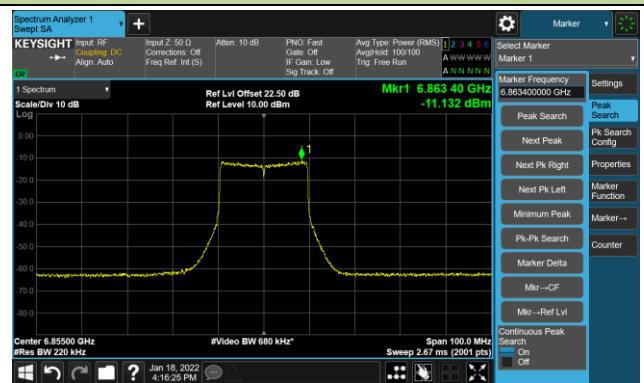

Channel 105 (6475MHz)

The Reference Level

The Mask Data

Channel 113 (6515MHz)

The Reference Level

The Mask Data

802.11ax-HE20 - Ant 3

Channel 117 (6535MHz)

The Reference Level

The Mask Data

Channel 153 (6715MHz)

The Reference Level

The Mask Data

Channel 181 (6855MHz)

The Reference Level

The Mask Data

802.11ax-HE20 - Ant 3

Channel 185 (6875MHz)

The Reference Level

The Mask Data

Channel 189 (6895MHz)

The Reference Level

The Mask Data

Channel 213 (7015MHz)