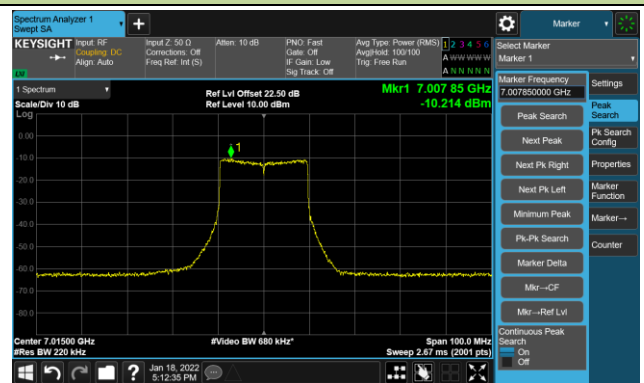

The Reference Level

The Mask Data

Channel 153 (6715MHz)

The Reference Level

The Mask Data

Channel 181 (6855MHz)

The Reference Level

The Mask Data

802.11ax-HE20 - Ant 3

Channel 185 (6875MHz)

The Reference Level

The Mask Data

Channel 189 (6895MHz)

The Reference Level

The Mask Data

Channel 213 (7015MHz)

The Reference Level

The Mask Data

802.11ax-HE20 - Ant 3

Channel 229 (7095MHz)

The Reference Level

The Mask Data

802.11ax-HE40 - Ant 3

Channel 03 (5965MHz)