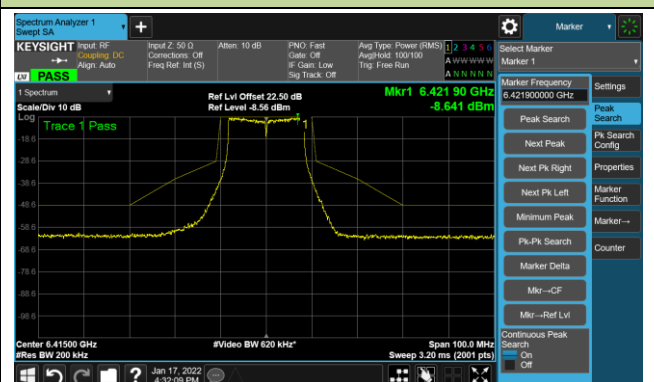

The Reference Level

The Mask Data

802.11ax-HE160 - Ant 2

Channel 207 (6985MHz)

The Reference Level

The Mask Data

802.11a - Ant 3

Channel 01 (5955MHz)

The Reference Level

The Mask Data

Channel 49 (6195MHz)

The Reference Level

The Mask Data

Channel 93 (6415MHz)

The Reference Level

The Mask Data

802.11a - Ant 3

Channel 97 (6435MHz)

The Reference Level

The Mask Data

Channel 105 (6475MHz)

The Reference Level

The Mask Data

Channel 113 (6515MHz)

The Reference Level

The Mask Data

802.11a - Ant 3

Channel 117 (6535MHz)

The Reference Level

The Mask Data

Channel 153 (6715MHz)

The Reference Level