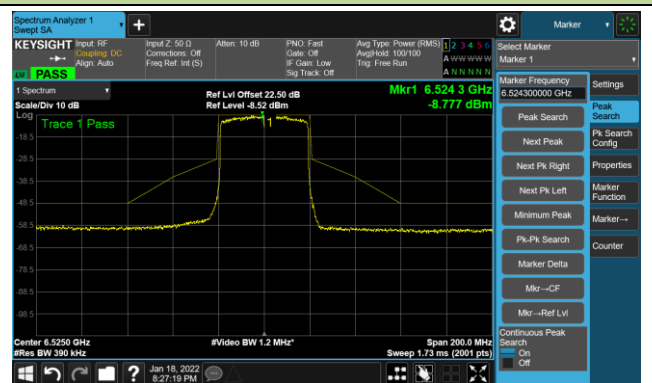

Channel 51 (6205MHz)

The Reference Level

The Mask Data

Channel 91 (6405MHz)

The Reference Level

The Mask Data

802.11ax-HE40 - Ant 2

Channel 99 (6445MHz)

The Reference Level

The Mask Data

Channel 107 (6485MHz)

The Reference Level

The Mask Data

Channel 115 (6525MHz)

The Reference Level

The Mask Data

802.11ax-HE40 - Ant 2

Channel 123 (6565MHz)

The Reference Level

The Mask Data

Channel 147 (6685MHz)

The Reference Level

The Mask Data

Channel 179 (6845MHz)

The Reference Level

The Mask Data

802.11ax-HE40 - Ant 2

Channel 187 (6885MHz)

The Reference Level

The Mask Data

Channel 195 (6925MHz)

The Reference Level