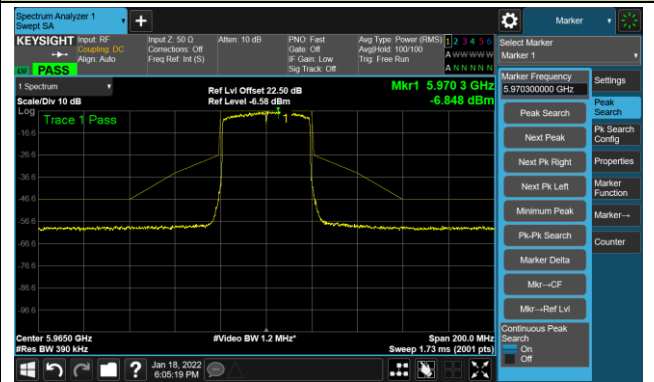

The Reference Level

The Mask Data

Channel 189 (6895MHz)

The Reference Level

The Mask Data

Channel 213 (7015MHz)

The Reference Level

The Mask Data

802.11ax-HE20 – Ant 2

Channel 229 (7095MHz)

The Reference Level

The Mask Data

802.11ax-HE40 - Ant 2

Channel 03 (5965MHz)

The Reference Level

The Mask Data

Channel 51 (6205MHz)

The Reference Level

The Mask Data

Channel 91 (6405MHz)

The Reference Level

The Mask Data

802.11ax-HE40 - Ant 2

Channel 99 (6445MHz)

The Reference Level

The Mask Data

Channel 107 (6485MHz)

The Reference Level

The Mask Data

Channel 115 (6525MHz)

The Reference Level

The Mask Data