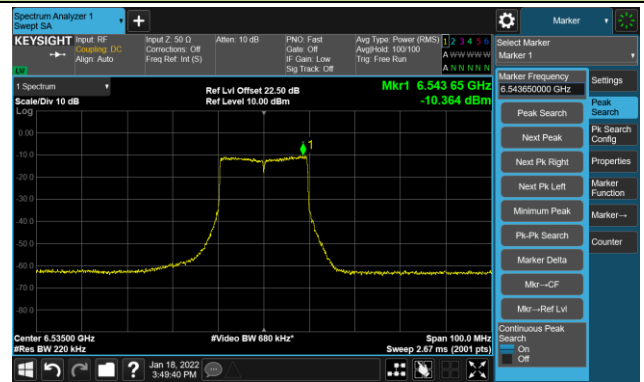

The Reference Level

The Mask Data

802.11ax-HE20 – Ant 2

Channel 97 (6435MHz)

The Reference Level

The Mask Data

Channel 105 (6475MHz)

The Reference Level

The Mask Data

Channel 113 (6515MHz)

The Reference Level

The Mask Data

802.11ax-HE20 - Ant 2

Channel 117 (6535MHz)

The Reference Level

The Mask Data

Channel 153 (6715MHz)

The Reference Level

The Mask Data

Channel 181 (6855MHz)

The Reference Level

The Mask Data

802.11ax-HE20 - Ant 2

Channel 185 (6875MHz)

The Reference Level

The Mask Data

Channel 189 (6895MHz)

The Reference Level

The Mask Data

Channel 213 (7015MHz)

The Reference Level

The Mask Data