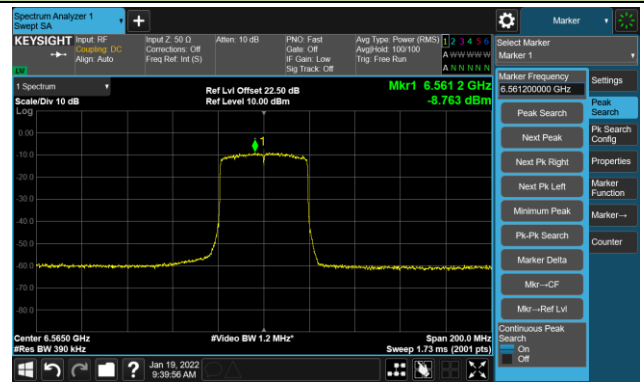

Channel 51 (6205MHz)

The Reference Level

The Mask Data

Channel 91 (6405MHz)

The Reference Level

The Mask Data

802.11ax-HE40 - Ant 2

Channel 99 (6445MHz)

The Reference Level

The Mask Data

Channel 107 (6485MHz)

The Reference Level

The Mask Data

Channel 115 (6525MHz)

The Reference Level

The Mask Data

802.11ax-HE40 - Ant 2

Channel 123 (6565MHz)

The Reference Level

The Mask Data

Channel 147 (6685MHz)

The Reference Level

The Mask Data

Channel 179 (6845MHz)