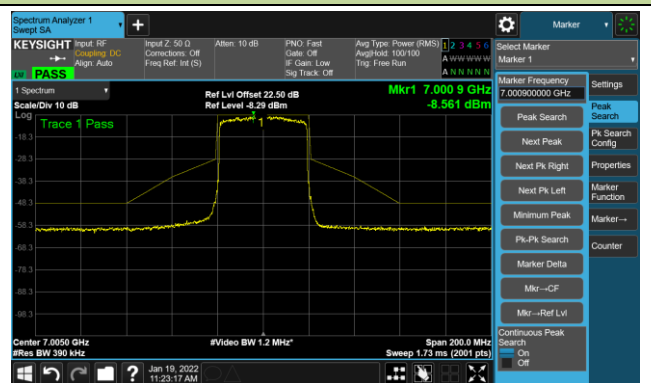

The Reference Level

The Mask Data

802.11ax-HE40 - Ant 2

Channel 187 (6885MHz)

The Reference Level

The Mask Data

Channel 195 (6925MHz)

The Reference Level

The Mask Data

Channel 211 (7005MHz)

The Reference Level

The Mask Data

802.11ax-HE40 - Ant 2

Channel 227 (7085MHz)

The Reference Level

The Mask Data

802.11ax-HE80 - Ant 2

Channel 07 (5985MHz)

The Reference Level

The Mask Data

Channel 55 (6225MHz)

The Reference Level

The Mask Data

Channel 87 (6385MHz)

The Reference Level

The Mask Data

802.11ax-HE80 - Ant 2

Channel 103 (6465MHz)

The Reference Level

The Mask Data

Channel 119 (6545MHz)

The Reference Level