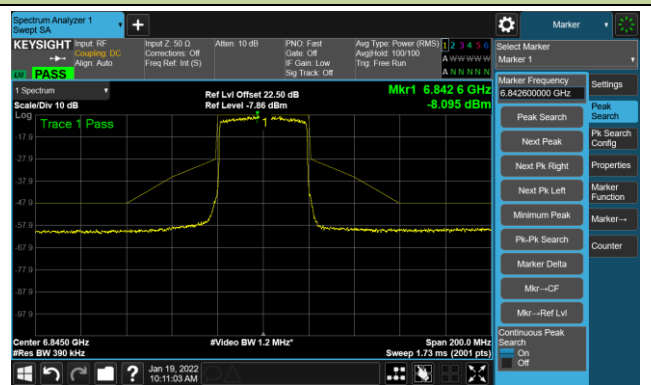

The Reference Level

The Mask Data

Channel 107 (6485MHz)

The Reference Level

The Mask Data

Channel 115 (6525MHz)

The Reference Level

The Mask Data

802.11ax-HE40 - Ant 2

Channel 123 (6565MHz)

The Reference Level

The Mask Data

Channel 147 (6685MHz)

The Reference Level

The Mask Data

Channel 179 (6845MHz)

The Reference Level

The Mask Data

802.11ax-HE40 - Ant 2

Channel 187 (6885MHz)

The Reference Level

The Mask Data

Channel 195 (6925MHz)

The Reference Level

The Mask Data

Channel 211 (7005MHz)

The Reference Level

The Mask Data

802.11ax-HE40 - Ant 2

Channel 227 (7085MHz)

The Reference Level

The Mask Data