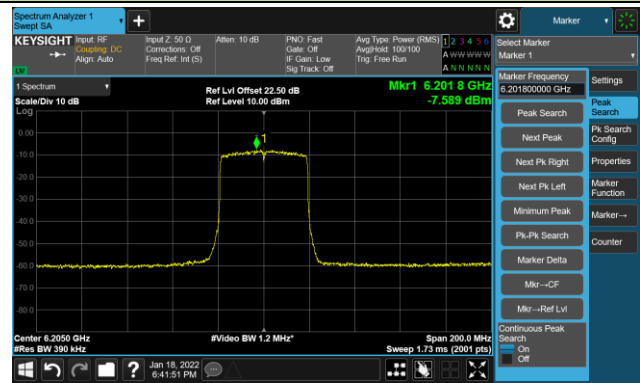

The Reference Level

The Mask Data

Channel 189 (6895MHz)

The Reference Level

The Mask Data

Channel 213 (7015MHz)

The Reference Level

The Mask Data

802.11ax-HE20 – Ant 2

Channel 229 (7095MHz)

The Reference Level

The Mask Data

802.11ax-HE40 - Ant 2

Channel 03 (5965MHz)

The Reference Level

The Mask Data

Channel 51 (6205MHz)

The Reference Level

The Mask Data

Channel 91 (6405MHz)

The Reference Level

The Mask Data

802.11ax-HE40 - Ant 2

Channel 99 (6445MHz)

The Reference Level

The Mask Data

Channel 107 (6485MHz)

The Reference Level

The Mask Data

Channel 115 (6525MHz)

The Reference Level

The Mask Data