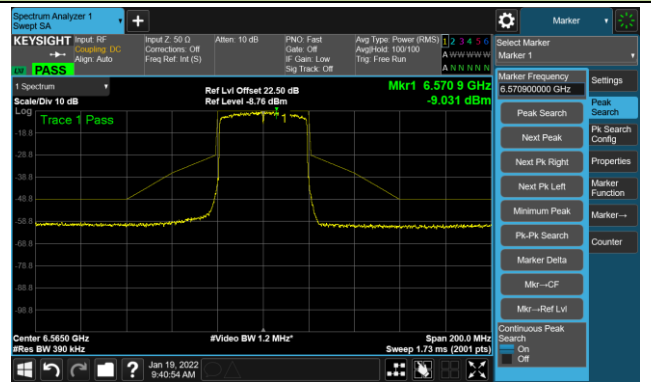

Channel 51 (6205MHz)

The Reference Level

The Mask Data

Channel 91 (6405MHz)

The Reference Level

The Mask Data

802.11ax-HE40 - Ant 2

Channel 99 (6445MHz)

The Reference Level

The Mask Data

Channel 107 (6485MHz)

The Reference Level

The Mask Data

Channel 115 (6525MHz)

The Reference Level

The Mask Data

802.11ax-HE40 - Ant 2

Channel 123 (6565MHz)

The Reference Level

The Mask Data

Channel 147 (6685MHz)

The Reference Level

The Mask Data

Channel 179 (6845MHz)

The Reference Level

The Mask Data

802.11ax-HE40 - Ant 2

Channel 187 (6885MHz)

The Reference Level

The Mask Data

Channel 195 (6925MHz)

The Reference Level