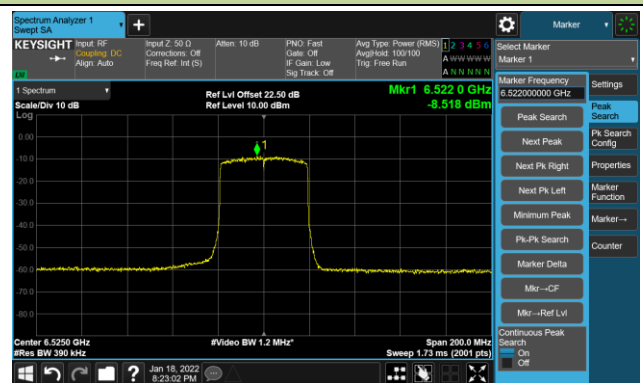

The Reference Level

The Mask Data

Channel 107 (6485MHz)

The Reference Level

The Mask Data

Channel 115 (6525MHz)

The Reference Level

The Mask Data

802.11ax-HE40 - Ant 2

Channel 123 (6565MHz)

The Reference Level

The Mask Data

Channel 147 (6685MHz)

The Reference Level

The Mask Data

Channel 179 (6845MHz)