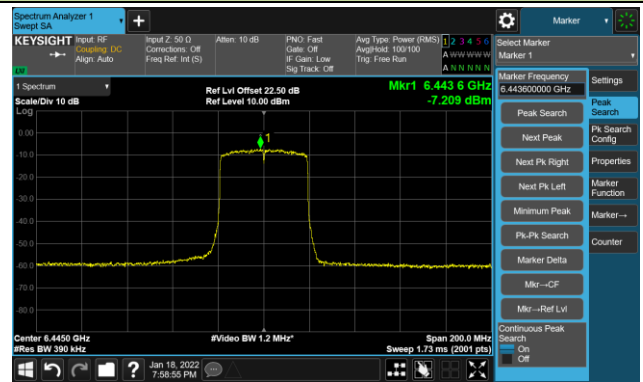

Channel 51 (6205MHz)

The Reference Level

The Mask Data

Channel 91 (6405MHz)

The Reference Level

The Mask Data

802.11ax-HE40 - Ant 2

Channel 99 (6445MHz)

The Reference Level

The Mask Data

Channel 107 (6485MHz)

The Reference Level

The Mask Data

Channel 115 (6525MHz)

The Reference Level

The Mask Data