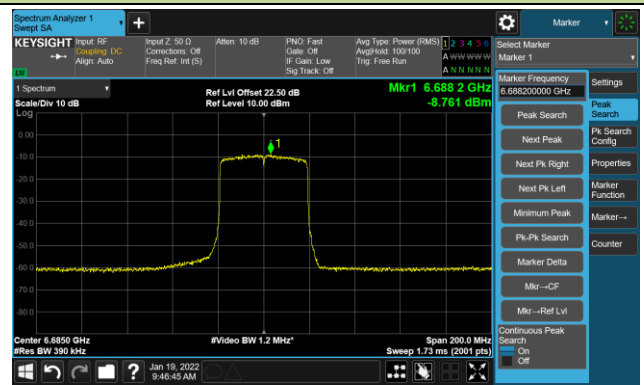

The Reference Level

The Mask Data

Channel 107 (6485MHz)

The Reference Level

The Mask Data

Channel 115 (6525MHz)

The Reference Level

The Mask Data

802.11ax-HE40 - Ant 2

Channel 123 (6565MHz)

The Reference Level

The Mask Data

Channel 147 (6685MHz)

The Reference Level

The Mask Data

Channel 179 (6845MHz)

The Reference Level

The Mask Data

802.11ax-HE40 - Ant 2

Channel 187 (6885MHz)

The Reference Level

The Mask Data

Channel 195 (6925MHz)

The Reference Level