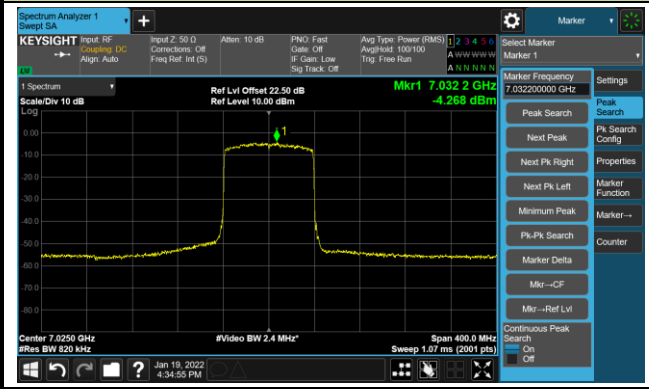

The Mask Data

Channel 135 (6625MHz)

The Reference Level

The Mask Data

802.11ax-HE80 - Ant 2

Channel 151 (6705MHz)

The Reference Level

The Mask Data

Channel 183 (6865MHz)

The Reference Level

The Mask Data

Channel 199 (6945MHz)

The Reference Level

The Mask Data

802.11ax-HE80 - Ant 2

Channel 215 (7025MHz)

The Reference Level

The Mask Data

802.11ax-HE160 - Ant 2

Channel 15 (6025MHz)

The Reference Level

The Mask Data

Channel 47 (6185MHz)

The Reference Level

The Mask Data

Channel 79 (6345MHz)

The Reference Level

The Mask Data