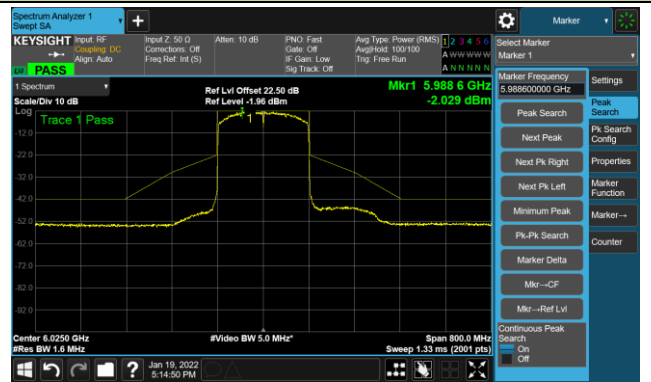

Channel 183 (6865MHz)

The Reference Level

The Mask Data

Channel 199 (6945MHz)

The Reference Level

The Mask Data

802.11ax-HE80 - Ant 2

Channel 215 (7025MHz)

The Reference Level

The Mask Data

802.11ax-HE160 - Ant 2

Channel 15 (6025MHz)

The Reference Level

The Mask Data

Channel 47 (6185MHz)

The Reference Level

The Mask Data

Channel 79 (6345MHz)

The Reference Level

The Mask Data