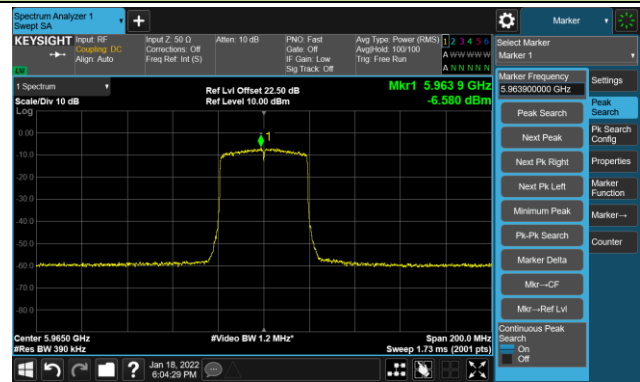

The Reference Level

The Mask Data

Channel 189 (6895MHz)

The Reference Level

The Mask Data

Channel 213 (7015MHz)

The Reference Level

The Mask Data

802.11ax-HE20 – Ant 2

Channel 229 (7095MHz)

The Reference Level

The Mask Data

802.11ax-HE40 - Ant 2

Channel 03 (5965MHz)

The Reference Level

The Mask Data

Channel 51 (6205MHz)

The Reference Level

The Mask Data

Channel 91 (6405MHz)

The Reference Level

The Mask Data

802.11ax-HE40 - Ant 2

Channel 99 (6445MHz)

The Reference Level

The Mask Data

Channel 107 (6485MHz)

The Reference Level

The Mask Data

Channel 115 (6525MHz)

The Reference Level

The Mask Data