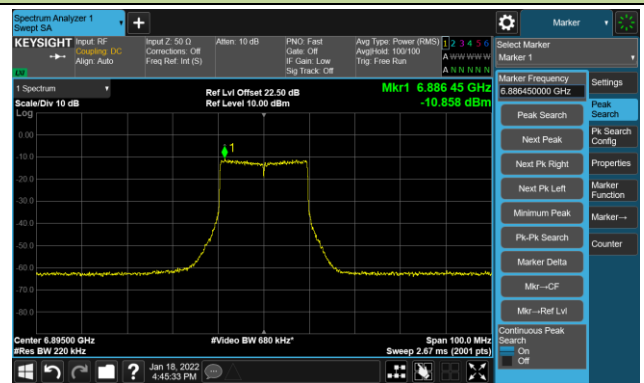

Channel 153 (6715MHz)

The Reference Level

The Mask Data

Channel 181 (6855MHz)

The Reference Level

The Mask Data

802.11ax-HE20 - Ant 2

Channel 185 (6875MHz)

The Reference Level

The Mask Data

Channel 189 (6895MHz)

The Reference Level

The Mask Data

Channel 213 (7015MHz)

The Reference Level

The Mask Data

802.11ax-HE20 – Ant 2

Channel 229 (7095MHz)

The Reference Level

The Mask Data

802.11ax-HE40 - Ant 2

Channel 03 (5965MHz)

The Reference Level

The Mask Data