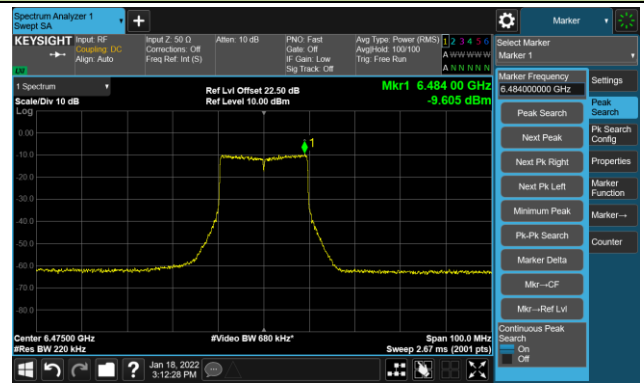

The Reference Level

The Mask Data

802.11ax-HE20 – Ant 2

Channel 97 (6435MHz)

The Reference Level

The Mask Data

Channel 105 (6475MHz)

The Reference Level

The Mask Data

Channel 113 (6515MHz)

The Reference Level

The Mask Data

802.11ax-HE20 - Ant 2

Channel 117 (6535MHz)

The Reference Level

The Mask Data

Channel 153 (6715MHz)

The Reference Level

The Mask Data

Channel 181 (6855MHz)

The Reference Level

The Mask Data

802.11ax-HE20 - Ant 2

Channel 185 (6875MHz)