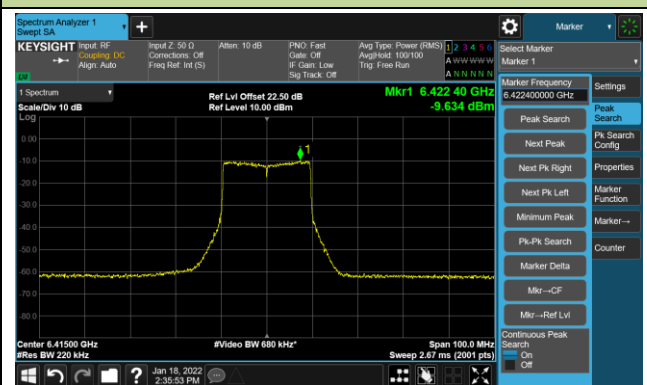

802.11ax-HE20 - Ant 2

Channel 01 (5955MHz)

The Reference Level

The Mask Data

Channel 49 (6195MHz)

The Reference Level

The Mask Data

Channel 93 (6415MHz)

The Reference Level

The Mask Data

802.11ax-HE20 – Ant 2

Channel 97 (6435MHz)

The Reference Level

The Mask Data

Channel 105 (6475MHz)

The Reference Level