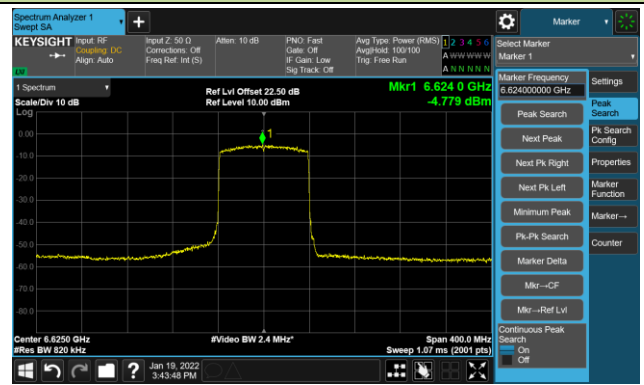

802.11ax-HE80 - Ant 2

Channel 07 (5985MHz)

The Reference Level

The Mask Data

Channel 55 (6225MHz)

The Reference Level

The Mask Data

Channel 87 (6385MHz)

The Reference Level

The Mask Data

802.11ax-HE80 - Ant 2

Channel 103 (6465MHz)

The Reference Level

The Mask Data

Channel 119 (6545MHz)

The Reference Level

The Mask Data

Channel 135 (6625MHz)

The Reference Level

The Mask Data

802.11ax-HE80 - Ant 2

Channel 151 (6705MHz)

The Reference Level

The Mask Data