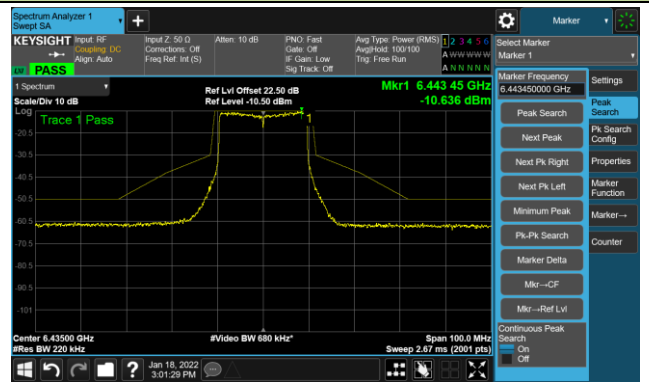

802.11ax-HE20 - Ant 2

Channel 01 (5955MHz)

The Reference Level

The Mask Data

Channel 49 (6195MHz)

The Reference Level

The Mask Data

Channel 93 (6415MHz)

The Reference Level

The Mask Data

802.11ax-HE20 – Ant 2

Channel 97 (6435MHz)

The Reference Level

The Mask Data

Channel 105 (6475MHz)

The Reference Level

The Mask Data

Channel 113 (6515MHz)

The Reference Level

The Mask Data

802.11ax-HE20 - Ant 2

Channel 117 (6535MHz)

The Reference Level

The Mask Data

Channel 153 (6715MHz)

The Reference Level

The Mask Data

Channel 181 (6855MHz)

The Reference Level

The Mask Data

802.11ax-HE20 - Ant 2

Channel 185 (6875MHz)