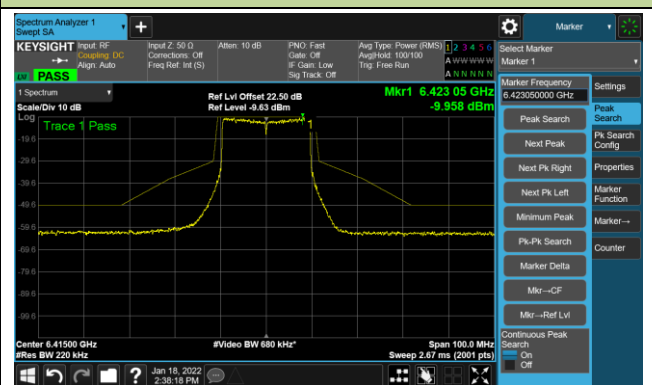

802.11ax-HE20 - Ant 2

Channel 01 (5955MHz)

The Reference Level

The Mask Data

Channel 49 (6195MHz)

The Reference Level

The Mask Data

Channel 93 (6415MHz)

The Reference Level

The Mask Data

802.11ax-HE20 – Ant 2

Channel 97 (6435MHz)

The Reference Level

The Mask Data

Channel 105 (6475MHz)

The Reference Level

The Mask Data

Channel 113 (6515MHz)

The Reference Level

The Mask Data

802.11ax-HE20 - Ant 2

Channel 117 (6535MHz)

The Reference Level

The Mask Data