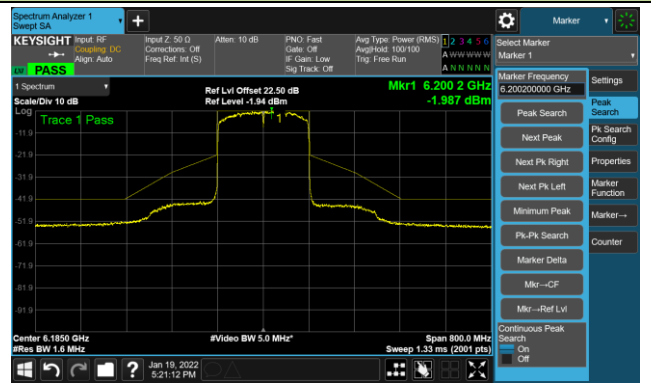

Channel 183 (6865MHz)

The Reference Level

The Mask Data

Channel 199 (6945MHz)

The Reference Level

The Mask Data

802.11ax-HE80 - Ant 2

Channel 215 (7025MHz)

The Reference Level

The Mask Data

802.11ax-HE160 - Ant 2

Channel 15 (6025MHz)

The Reference Level

The Mask Data

Channel 47 (6185MHz)

The Reference Level

The Mask Data

Channel 79 (6345MHz)

The Reference Level

The Mask Data