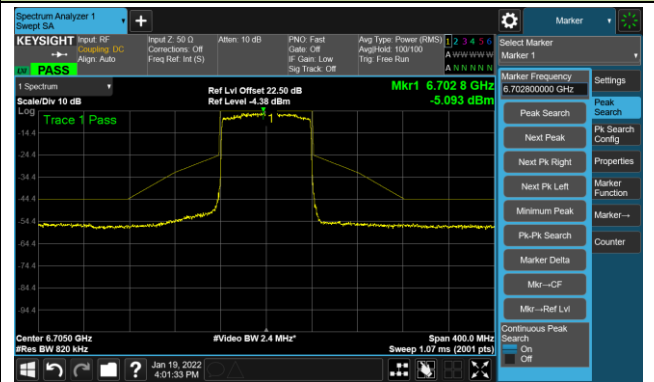

The Reference Level

The Mask Data

802.11ax-HE80 - Ant 2

Channel 103 (6465MHz)

The Reference Level

The Mask Data

Channel 119 (6545MHz)

The Reference Level

The Mask Data

Channel 135 (6625MHz)

The Reference Level

The Mask Data

802.11ax-HE80 - Ant 2

Channel 151 (6705MHz)

The Reference Level

The Mask Data

Channel 183 (6865MHz)

The Reference Level

The Mask Data

Channel 199 (6945MHz)

The Reference Level

The Mask Data

802.11ax-HE80 - Ant 2

Channel 215 (7025MHz)

The Reference Level

The Mask Data

802.11ax-HE160 - Ant 2

Channel 15 (6025MHz)

The Reference Level

The Mask Data

Channel 47 (6185MHz)

The Reference Level