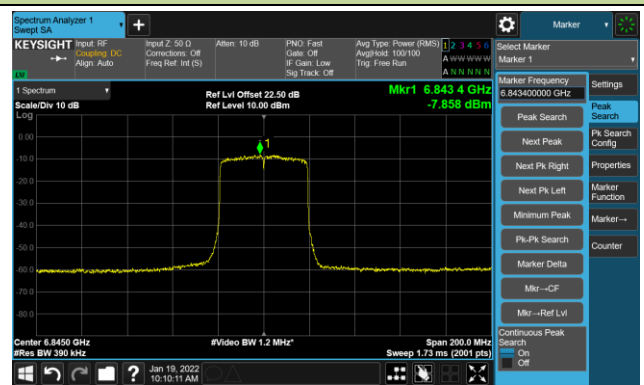

The Reference Level

The Mask Data

Channel 107 (6485MHz)

The Reference Level

The Mask Data

Channel 115 (6525MHz)

The Reference Level

The Mask Data

802.11ax-HE40 - Ant 2

Channel 123 (6565MHz)

The Reference Level

The Mask Data

Channel 147 (6685MHz)

The Reference Level

The Mask Data

Channel 179 (6845MHz)

The Reference Level

The Mask Data

802.11ax-HE40 - Ant 2

Channel 187 (6885MHz)

The Reference Level

The Mask Data

Channel 195 (6925MHz)

The Reference Level