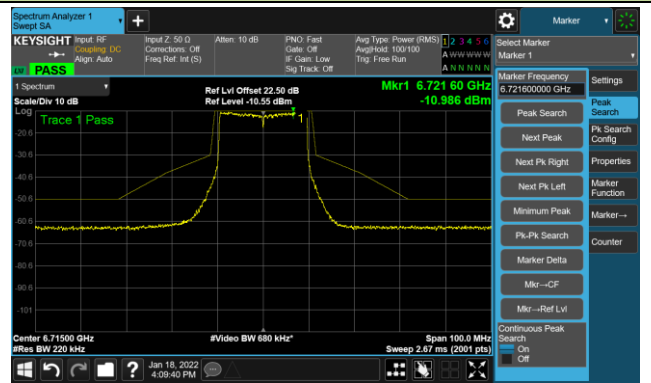

The Reference Level

The Mask Data

802.11ax-HE20 – Ant 2

Channel 97 (6435MHz)

The Reference Level

The Mask Data

Channel 105 (6475MHz)

The Reference Level

The Mask Data

Channel 113 (6515MHz)

The Reference Level

The Mask Data

802.11ax-HE20 - Ant 2

Channel 117 (6535MHz)

The Reference Level

The Mask Data

Channel 153 (6715MHz)

The Reference Level

The Mask Data

Channel 181 (6855MHz)

The Reference Level

The Mask Data

802.11ax-HE20 - Ant 2

Channel 185 (6875MHz)

The Reference Level

The Mask Data

Channel 189 (6895MHz)

The Reference Level

The Mask Data

Channel 213 (7015MHz)

The Reference Level

The Mask Data