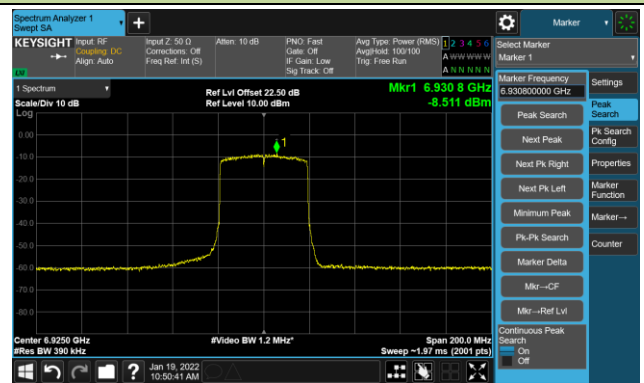

The Reference Level

The Mask Data

802.11ax-HE40 - Ant 2

Channel 187 (6885MHz)

The Reference Level

The Mask Data

Channel 195 (6925MHz)

The Reference Level

The Mask Data

Channel 211 (7005MHz)

The Reference Level

The Mask Data

802.11ax-HE40 - Ant 2

Channel 227 (7085MHz)

The Reference Level

The Mask Data