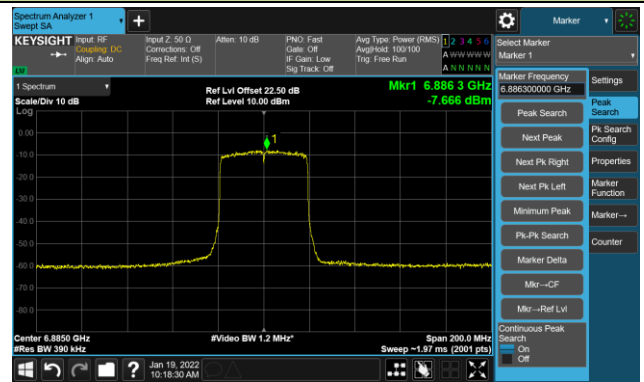

802.11ax-HE40 - Ant 2

Channel 123 (6565MHz)

The Reference Level

The Mask Data

Channel 147 (6685MHz)

The Reference Level

The Mask Data

Channel 179 (6845MHz)

The Reference Level

The Mask Data

802.11ax-HE40 - Ant 2

Channel 187 (6885MHz)

The Reference Level

The Mask Data

Channel 195 (6925MHz)

The Reference Level

The Mask Data

Channel 211 (7005MHz)

The Reference Level

The Mask Data

802.11ax-HE40 - Ant 2

Channel 227 (7085MHz)

The Reference Level

The Mask Data