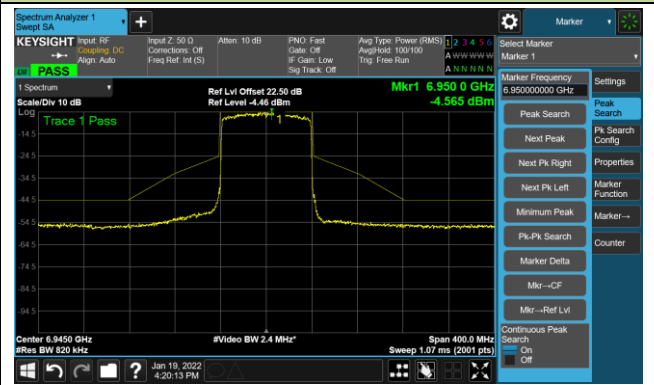

The Mask Data

Channel 135 (6625MHz)

The Reference Level

The Mask Data

802.11ax-HE80 - Ant 2

Channel 151 (6705MHz)

The Reference Level

The Mask Data

Channel 183 (6865MHz)

The Reference Level

The Mask Data

Channel 199 (6945MHz)

The Reference Level

The Mask Data

802.11ax-HE80 - Ant 2

Channel 215 (7025MHz)

The Reference Level

The Mask Data

802.11ax-HE160 - Ant 2

Channel 15 (6025MHz)

The Reference Level

The Mask Data

Channel 47 (6185MHz)

The Reference Level

The Mask Data

Channel 79 (6345MHz)

The Reference Level

The Mask Data