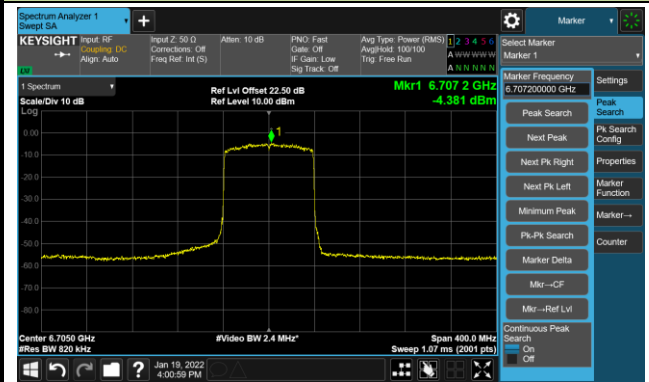

The Reference Level

The Mask Data

802.11ax-HE80 - Ant 2

Channel 103 (6465MHz)

The Reference Level

The Mask Data

Channel 119 (6545MHz)

The Reference Level

The Mask Data

Channel 135 (6625MHz)

The Reference Level

The Mask Data

802.11ax-HE80 - Ant 2

Channel 151 (6705MHz)

The Reference Level

The Mask Data

Channel 183 (6865MHz)

The Reference Level

The Mask Data

Channel 199 (6945MHz)

The Reference Level

The Mask Data

802.11ax-HE80 - Ant 2

Channel 215 (7025MHz)