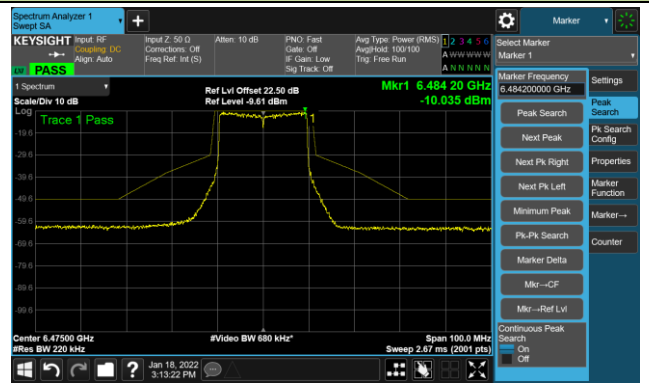

802.11ax-HE20 - Ant 2

Channel 01 (5955MHz)

The Reference Level

The Mask Data

Channel 49 (6195MHz)

The Reference Level

The Mask Data

Channel 93 (6415MHz)

The Reference Level

The Mask Data

802.11ax-HE20 – Ant 2

Channel 97 (6435MHz)

The Reference Level

The Mask Data

Channel 105 (6475MHz)

The Reference Level

The Mask Data

Channel 113 (6515MHz)

The Reference Level

The Mask Data

802.11ax-HE20 - Ant 2

Channel 117 (6535MHz)

The Reference Level

The Mask Data

Channel 153 (6715MHz)

The Reference Level

The Mask Data

Channel 181 (6855MHz)

The Reference Level

The Mask Data

802.11ax-HE20 - Ant 2

Channel 185 (6875MHz)