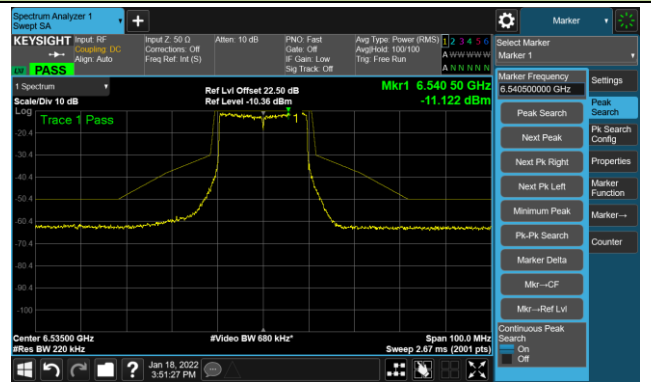

The Reference Level

The Mask Data

802.11ax-HE20 – Ant 2

Channel 97 (6435MHz)

The Reference Level

The Mask Data

Channel 105 (6475MHz)

The Reference Level

The Mask Data

Channel 113 (6515MHz)

The Reference Level

The Mask Data

802.11ax-HE20 - Ant 2

Channel 117 (6535MHz)

The Reference Level

The Mask Data

Channel 153 (6715MHz)

The Reference Level

The Mask Data

Channel 181 (6855MHz)

The Reference Level

The Mask Data

802.11ax-HE20 - Ant 2

Channel 185 (6875MHz)

The Reference Level

The Mask Data

Channel 189 (6895MHz)

The Reference Level

The Mask Data

Channel 213 (7015MHz)

The Reference Level

The Mask Data