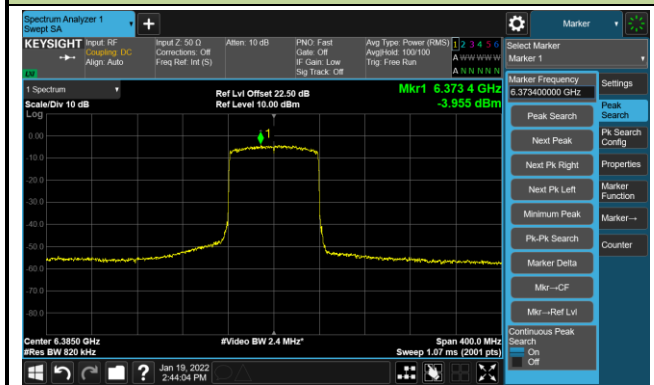

The Mask Data

Channel 211 (7005MHz)

The Reference Level

The Mask Data

802.11ax-HE40 - Ant 2

Channel 227 (7085MHz)

The Reference Level

The Mask Data

802.11ax-HE80 - Ant 2

Channel 07 (5985MHz)

The Reference Level

The Mask Data

Channel 55 (6225MHz)

The Reference Level

The Mask Data

Channel 87 (6385MHz)

The Reference Level

The Mask Data

802.11ax-HE80 - Ant 2

Channel 103 (6465MHz)

The Reference Level

The Mask Data

Channel 119 (6545MHz)

The Reference Level