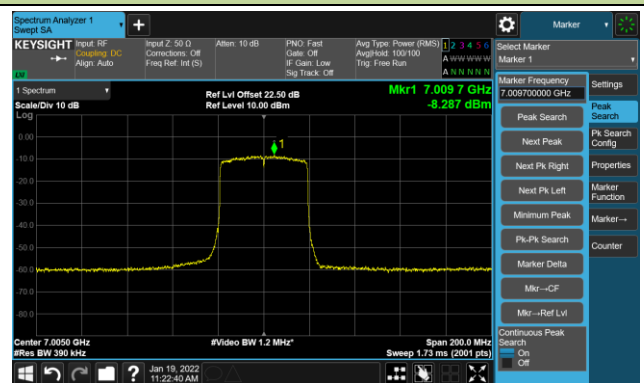

The Reference Level

The Mask Data

802.11ax-HE40 - Ant 2

Channel 187 (6885MHz)

The Reference Level

The Mask Data

Channel 195 (6925MHz)

The Reference Level

The Mask Data

Channel 211 (7005MHz)

The Reference Level

The Mask Data

802.11ax-HE40 - Ant 2

Channel 227 (7085MHz)

The Reference Level

The Mask Data