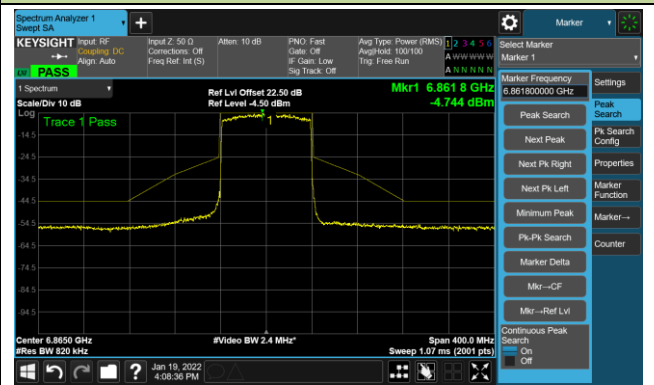

The Reference Level

The Mask Data

802.11ax-HE80 - Ant 2

Channel 103 (6465MHz)

The Reference Level

The Mask Data

Channel 119 (6545MHz)

The Reference Level

The Mask Data

Channel 135 (6625MHz)

The Reference Level

The Mask Data

802.11ax-HE80 - Ant 2

Channel 151 (6705MHz)

The Reference Level

The Mask Data

Channel 183 (6865MHz)

The Reference Level

The Mask Data

Channel 199 (6945MHz)

The Reference Level

The Mask Data

802.11ax-HE80 - Ant 2

Channel 215 (7025MHz)

The Reference Level

The Mask Data

802.11ax-HE160 - Ant 2

Channel 15 (6025MHz)

The Reference Level

The Mask Data

Channel 47 (6185MHz)

The Reference Level