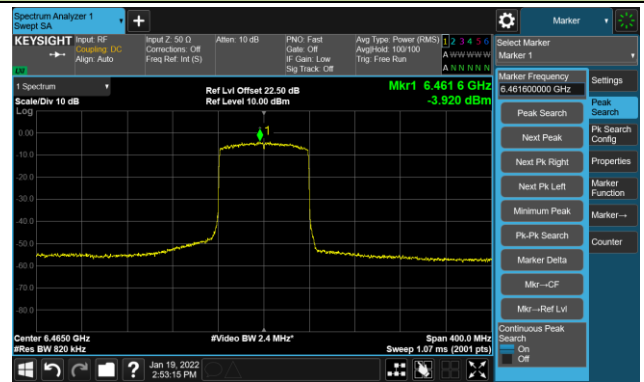

802.11ax-HE80 - Ant 2

Channel 07 (5985MHz)

The Reference Level

The Mask Data

Channel 55 (6225MHz)

The Reference Level

The Mask Data

Channel 87 (6385MHz)

The Reference Level

The Mask Data

802.11ax-HE80 - Ant 2

Channel 103 (6465MHz)

The Reference Level

The Mask Data

Channel 119 (6545MHz)

The Reference Level

The Mask Data

Channel 135 (6625MHz)

The Reference Level

The Mask Data

802.11ax-HE80 - Ant 2

Channel 151 (6705MHz)

The Reference Level

The Mask Data