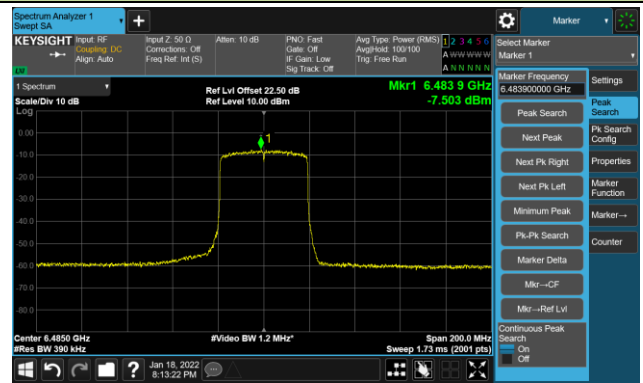

Channel 51 (6205MHz)

The Reference Level

The Mask Data

Channel 91 (6405MHz)

The Reference Level

The Mask Data

802.11ax-HE40 - Ant 2

Channel 99 (6445MHz)

The Reference Level

The Mask Data

Channel 107 (6485MHz)

The Reference Level

The Mask Data

Channel 115 (6525MHz)

The Reference Level

The Mask Data

802.11ax-HE40 - Ant 2

Channel 123 (6565MHz)

The Reference Level

The Mask Data

Channel 147 (6685MHz)

The Reference Level

The Mask Data

Channel 179 (6845MHz)