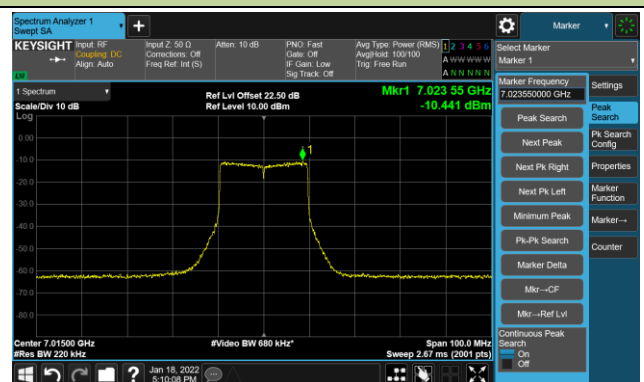

Channel 153 (6715MHz)

The Reference Level

The Mask Data

Channel 181 (6855MHz)

The Reference Level

The Mask Data

802.11ax-HE20 - Ant 2

Channel 185 (6875MHz)

The Reference Level

The Mask Data

Channel 189 (6895MHz)

The Reference Level

The Mask Data

Channel 213 (7015MHz)

The Reference Level

The Mask Data

802.11ax-HE20 – Ant 2

Channel 229 (7095MHz)

The Reference Level

The Mask Data

802.11ax-HE40 - Ant 2

Channel 03 (5965MHz)

The Reference Level

The Mask Data