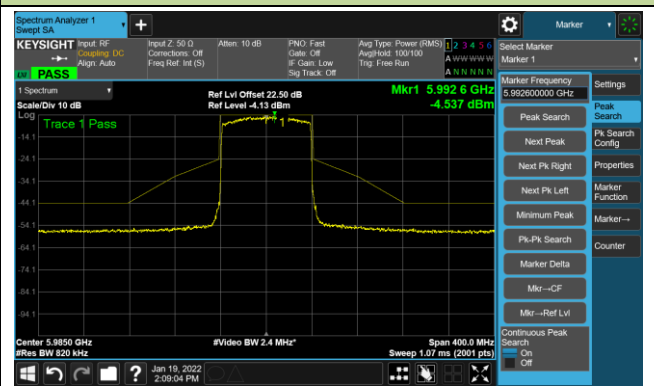

The Reference Level

The Mask Data

802.11ax-HE40 - Ant 2

Channel 187 (6885MHz)

The Reference Level

The Mask Data

Channel 195 (6925MHz)

The Reference Level

The Mask Data

Channel 211 (7005MHz)

The Reference Level

The Mask Data

802.11ax-HE40 - Ant 2

Channel 227 (7085MHz)

The Reference Level

The Mask Data

802.11ax-HE80 - Ant 2

Channel 07 (5985MHz)

The Reference Level

The Mask Data

Channel 55 (6225MHz)

The Reference Level

The Mask Data

Channel 87 (6385MHz)