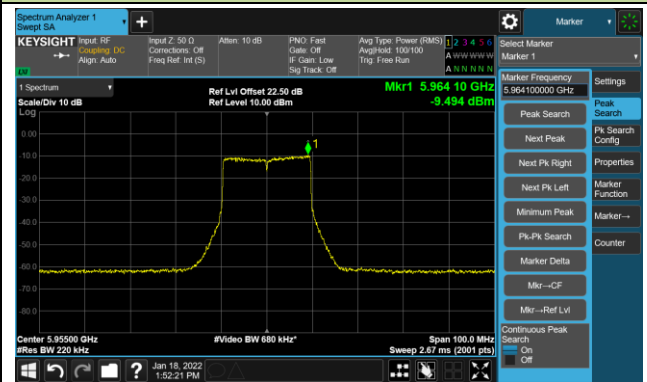

802.11ax-HE20 - Ant 2

Channel 01 (5955MHz)

The Reference Level

The Mask Data

Channel 49 (6195MHz)

The Reference Level

The Mask Data

Channel 93 (6415MHz)

The Reference Level

The Mask Data

802.11ax-HE20 – Ant 2

Channel 97 (6435MHz)

The Reference Level

The Mask Data

Channel 105 (6475MHz)

The Reference Level