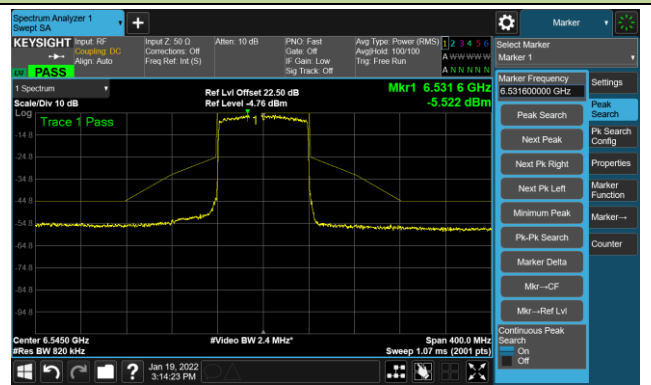

802.11ax-HE80 - Ant 2

Channel 07 (5985MHz)

The Reference Level

The Mask Data

Channel 55 (6225MHz)

The Reference Level

The Mask Data

Channel 87 (6385MHz)

The Reference Level

The Mask Data

802.11ax-HE80 - Ant 2

Channel 103 (6465MHz)

The Reference Level

The Mask Data

Channel 119 (6545MHz)

The Reference Level

The Mask Data

Channel 135 (6625MHz)

The Reference Level

The Mask Data

802.11ax-HE80 - Ant 2

Channel 151 (6705MHz)

The Reference Level

The Mask Data

Channel 183 (6865MHz)

The Reference Level

The Mask Data

Channel 199 (6945MHz)

The Reference Level

The Mask Data

802.11ax-HE80 - Ant 2

Channel 215 (7025MHz)