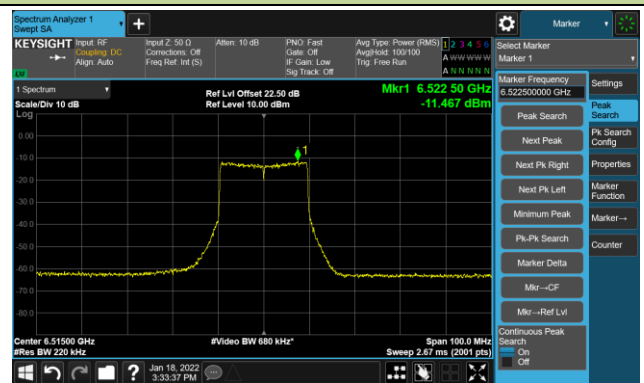

The Reference Level

The Mask Data

802.11ax-HE20 – Ant 2

Channel 97 (6435MHz)

The Reference Level

The Mask Data

Channel 105 (6475MHz)

The Reference Level

The Mask Data

Channel 113 (6515MHz)

The Reference Level

The Mask Data

802.11ax-HE20 - Ant 2

Channel 117 (6535MHz)

The Reference Level

The Mask Data