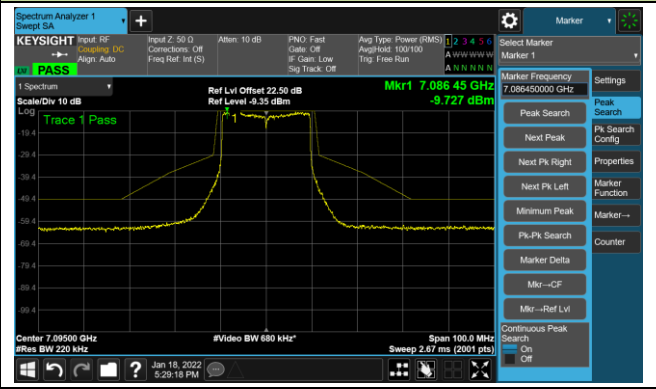

Channel 153 (6715MHz)

The Reference Level

The Mask Data

Channel 181 (6855MHz)

The Reference Level

The Mask Data

802.11ax-HE20 - Ant 2

Channel 185 (6875MHz)

The Reference Level

The Mask Data

Channel 189 (6895MHz)

The Reference Level

The Mask Data

Channel 213 (7015MHz)

The Reference Level

The Mask Data

802.11ax-HE20 – Ant 2

Channel 229 (7095MHz)

The Reference Level

The Mask Data

802.11ax-HE40 - Ant 2

Channel 03 (5965MHz)

The Reference Level

The Mask Data