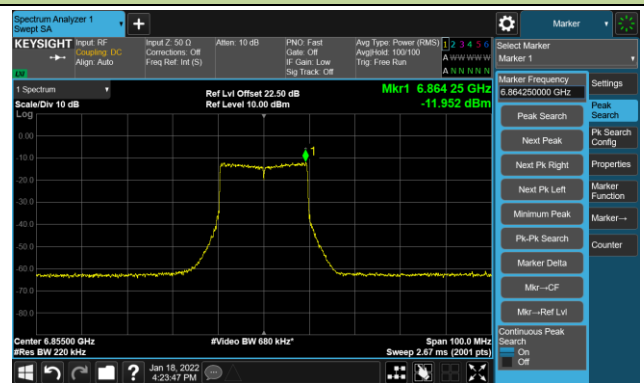

Channel 153 (6715MHz)

The Reference Level

The Mask Data

Channel 181 (6855MHz)

The Reference Level

The Mask Data

802.11ax-HE20 - Ant 2

Channel 185 (6875MHz)

The Reference Level

The Mask Data

Channel 189 (6895MHz)

The Reference Level

The Mask Data

Channel 213 (7015MHz)

The Reference Level

The Mask Data