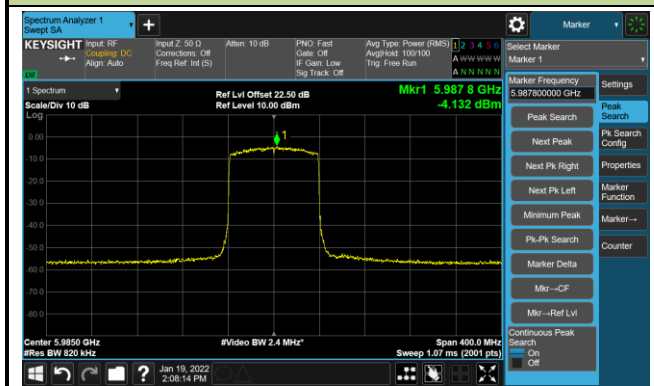

The Reference Level

The Mask Data

802.11ax-HE40 - Ant 2

Channel 187 (6885MHz)

The Reference Level

The Mask Data

Channel 195 (6925MHz)

The Reference Level

The Mask Data

Channel 211 (7005MHz)

The Reference Level

The Mask Data

802.11ax-HE40 - Ant 2

Channel 227 (7085MHz)

The Reference Level

The Mask Data

802.11ax-HE80 - Ant 2

Channel 07 (5985MHz)

The Reference Level

The Mask Data

Channel 55 (6225MHz)

The Reference Level

The Mask Data

Channel 87 (6385MHz)