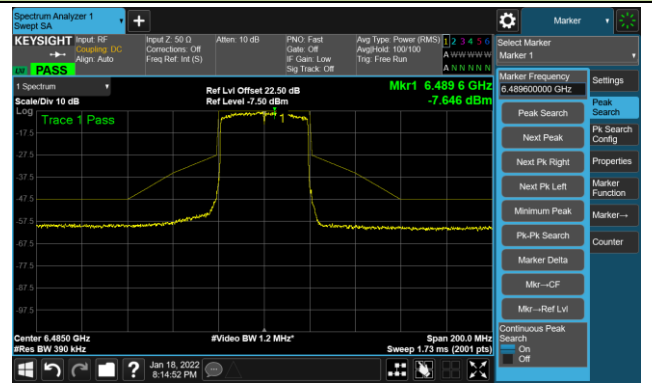

Channel 51 (6205MHz)

The Reference Level

The Mask Data

Channel 91 (6405MHz)

The Reference Level

The Mask Data

802.11ax-HE40 - Ant 2

Channel 99 (6445MHz)

The Reference Level

The Mask Data

Channel 107 (6485MHz)

The Reference Level

The Mask Data

Channel 115 (6525MHz)

The Reference Level

The Mask Data

802.11ax-HE40 - Ant 2

Channel 123 (6565MHz)

The Reference Level

The Mask Data

Channel 147 (6685MHz)

The Reference Level

The Mask Data

Channel 179 (6845MHz)