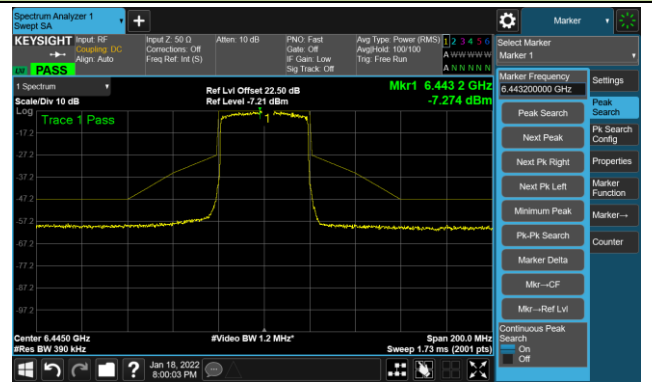

802.11ax-HE20 – Ant 2

Channel 229 (7095MHz)

The Reference Level

The Mask Data

802.11ax-HE40 - Ant 2

Channel 03 (5965MHz)

The Reference Level

The Mask Data

Channel 51 (6205MHz)

The Reference Level

The Mask Data

Channel 91 (6405MHz)

The Reference Level

The Mask Data

802.11ax-HE40 - Ant 2

Channel 99 (6445MHz)

The Reference Level

The Mask Data

Channel 107 (6485MHz)

The Reference Level

The Mask Data

Channel 115 (6525MHz)

The Reference Level

The Mask Data