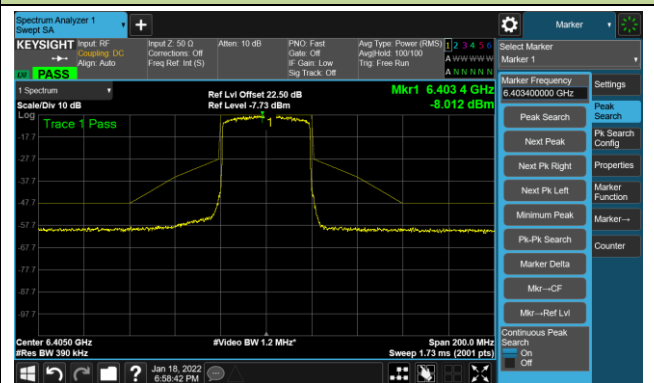

802.11ax-HE20 – Ant 2

Channel 229 (7095MHz)

The Reference Level

The Mask Data

802.11ax-HE40 - Ant 2

Channel 03 (5965MHz)

The Reference Level

The Mask Data

Channel 51 (6205MHz)

The Reference Level

The Mask Data

Channel 91 (6405MHz)

The Reference Level

The Mask Data

802.11ax-HE40 - Ant 2

Channel 99 (6445MHz)

The Reference Level

The Mask Data

Channel 107 (6485MHz)

The Reference Level

The Mask Data

Channel 115 (6525MHz)

The Reference Level

The Mask Data