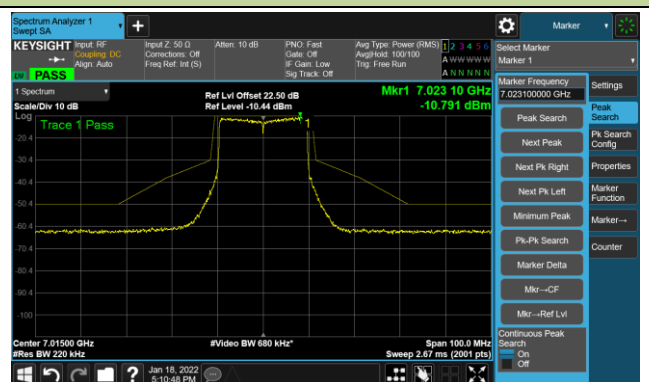

Channel 153 (6715MHz)

The Reference Level

The Mask Data

Channel 181 (6855MHz)

The Reference Level

The Mask Data

802.11ax-HE20 - Ant 2

Channel 185 (6875MHz)

The Reference Level

The Mask Data

Channel 189 (6895MHz)

The Reference Level

The Mask Data

Channel 213 (7015MHz)

The Reference Level

The Mask Data

802.11ax-HE20 – Ant 2

Channel 229 (7095MHz)

The Reference Level

The Mask Data

802.11ax-HE40 - Ant 2

Channel 03 (5965MHz)

The Reference Level

The Mask Data