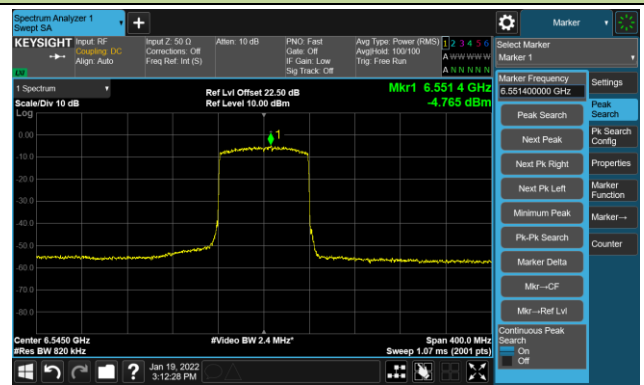

802.11ax-HE80 - Ant 2

Channel 07 (5985MHz)

The Reference Level

The Mask Data

Channel 55 (6225MHz)

The Reference Level

The Mask Data

Channel 87 (6385MHz)

The Reference Level

The Mask Data

802.11ax-HE80 - Ant 2

Channel 103 (6465MHz)

The Reference Level

The Mask Data

Channel 119 (6545MHz)

The Reference Level

The Mask Data

Channel 135 (6625MHz)

The Reference Level

The Mask Data

802.11ax-HE80 - Ant 2

Channel 151 (6705MHz)

The Reference Level

The Mask Data