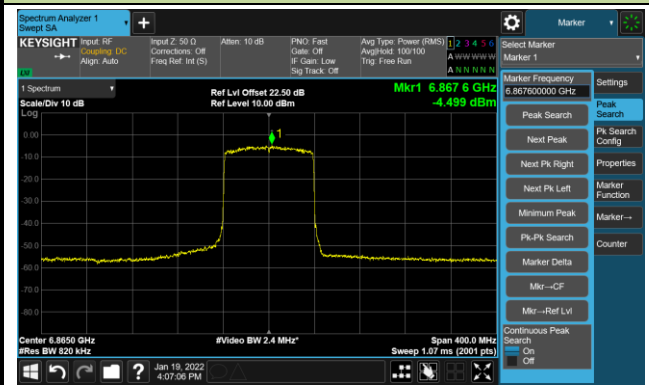

The Reference Level

The Mask Data

802.11ax-HE80 - Ant 2

Channel 103 (6465MHz)

The Reference Level

The Mask Data

Channel 119 (6545MHz)

The Reference Level

The Mask Data

Channel 135 (6625MHz)

The Reference Level

The Mask Data

802.11ax-HE80 - Ant 2

Channel 151 (6705MHz)

The Reference Level

The Mask Data

Channel 183 (6865MHz)

The Reference Level

The Mask Data

Channel 199 (6945MHz)

The Reference Level

The Mask Data

802.11ax-HE80 - Ant 2

Channel 215 (7025MHz)