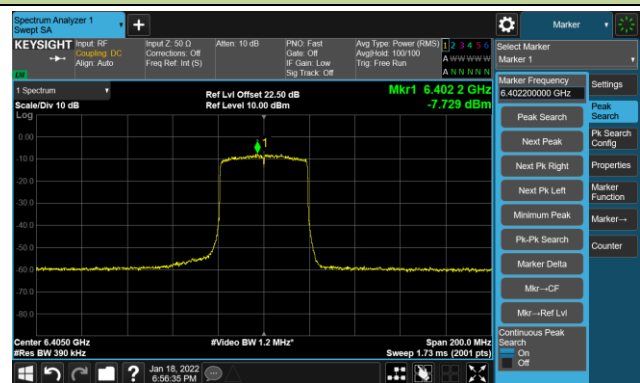

Channel 51 (6205MHz)

The Reference Level

The Mask Data

Channel 91 (6405MHz)

The Reference Level

The Mask Data

802.11ax-HE40 - Ant 2

Channel 99 (6445MHz)

The Reference Level

The Mask Data

Channel 107 (6485MHz)

The Reference Level

The Mask Data

Channel 115 (6525MHz)

The Reference Level

The Mask Data