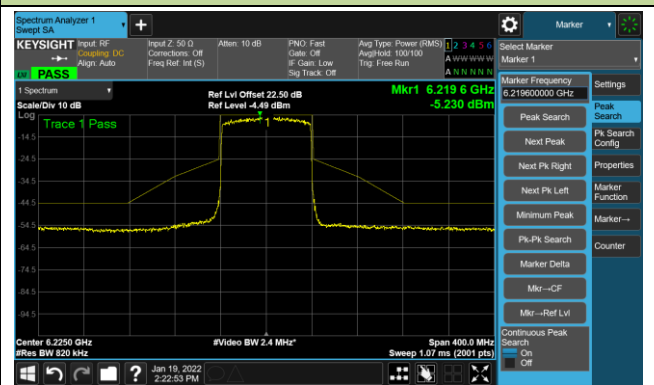

The Mask Data

Channel 211 (7005MHz)

The Reference Level

The Mask Data

802.11ax-HE40 - Ant 2

Channel 227 (7085MHz)

The Reference Level

The Mask Data

802.11ax-HE80 - Ant 2

Channel 07 (5985MHz)

The Reference Level

The Mask Data

Channel 55 (6225MHz)

The Reference Level

The Mask Data

Channel 87 (6385MHz)

The Reference Level

The Mask Data

802.11ax-HE80 - Ant 2

Channel 103 (6465MHz)

The Reference Level

The Mask Data

Channel 119 (6545MHz)

The Reference Level