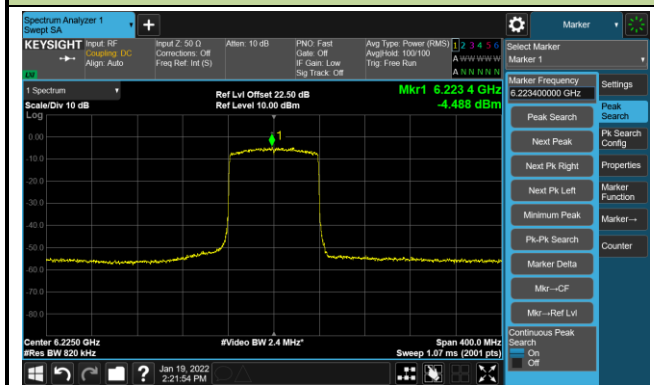

The Mask Data

Channel 211 (7005MHz)

The Reference Level

The Mask Data

802.11ax-HE40 - Ant 2

Channel 227 (7085MHz)

The Reference Level

The Mask Data

802.11ax-HE80 - Ant 2

Channel 07 (5985MHz)

The Reference Level

The Mask Data

Channel 55 (6225MHz)

The Reference Level

The Mask Data

Channel 87 (6385MHz)

The Reference Level

The Mask Data

802.11ax-HE80 - Ant 2

Channel 103 (6465MHz)

The Reference Level

The Mask Data

Channel 119 (6545MHz)

The Reference Level