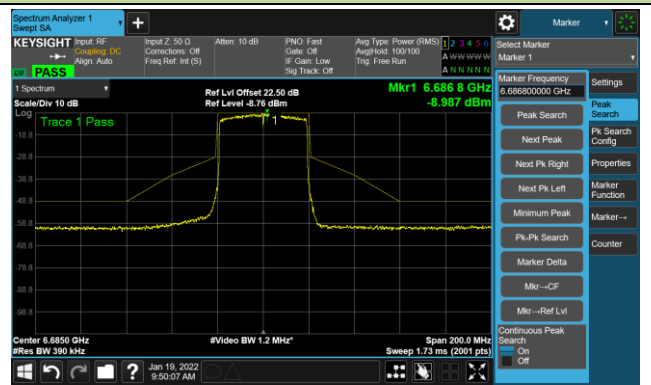

The Reference Level

The Mask Data

Channel 107 (6485MHz)

The Reference Level

The Mask Data

Channel 115 (6525MHz)

The Reference Level

The Mask Data

802.11ax-HE40 - Ant 2

Channel 123 (6565MHz)

The Reference Level

The Mask Data

Channel 147 (6685MHz)

The Reference Level

The Mask Data

Channel 179 (6845MHz)

The Reference Level

The Mask Data

802.11ax-HE40 - Ant 2

Channel 187 (6885MHz)

The Reference Level

The Mask Data

Channel 195 (6925MHz)

The Reference Level

The Mask Data

Channel 211 (7005MHz)

The Reference Level

The Mask Data

802.11ax-HE40 - Ant 2

Channel 227 (7085MHz)

The Reference Level

The Mask Data