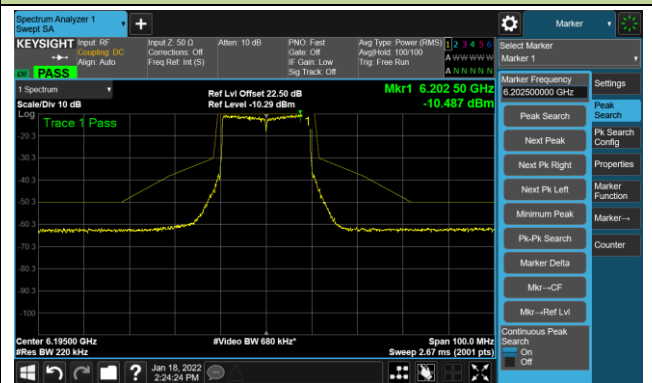

802.11ax-HE20 - Ant 2

Channel 01 (5955MHz)

The Reference Level

The Mask Data

Channel 49 (6195MHz)

The Reference Level

The Mask Data

Channel 93 (6415MHz)

The Reference Level

The Mask Data

802.11ax-HE20 – Ant 2

Channel 97 (6435MHz)

The Reference Level

The Mask Data

Channel 105 (6475MHz)

The Reference Level

The Mask Data

Channel 113 (6515MHz)

The Reference Level

The Mask Data

802.11ax-HE20 - Ant 2

Channel 117 (6535MHz)

The Reference Level

The Mask Data