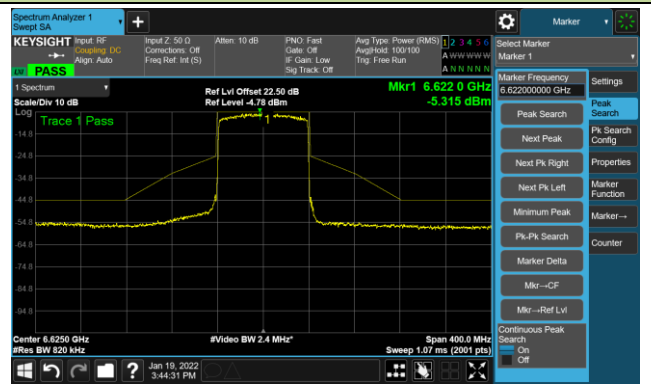

The Reference Level

The Mask Data

802.11ax-HE80 - Ant 2

Channel 103 (6465MHz)

The Reference Level

The Mask Data

Channel 119 (6545MHz)

The Reference Level

The Mask Data

Channel 135 (6625MHz)

The Reference Level

The Mask Data

802.11ax-HE80 - Ant 2

Channel 151 (6705MHz)

The Reference Level

The Mask Data

Channel 183 (6865MHz)

The Reference Level

The Mask Data

Channel 199 (6945MHz)

The Reference Level

The Mask Data

802.11ax-HE80 - Ant 2

Channel 215 (7025MHz)