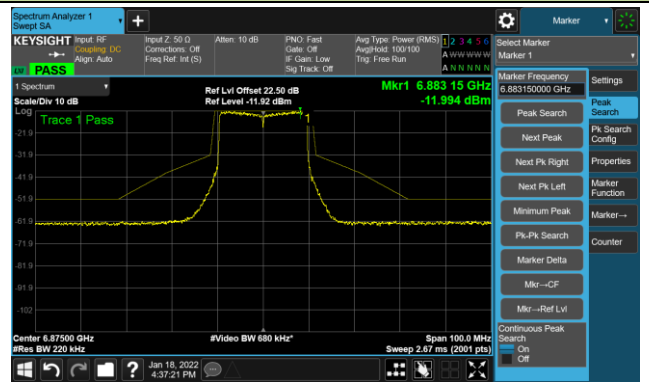

The Mask Data

Channel 113 (6515MHz)

The Reference Level

The Mask Data

802.11ax-HE20 - Ant 2

Channel 117 (6535MHz)

The Reference Level

The Mask Data

Channel 153 (6715MHz)

The Reference Level

The Mask Data

Channel 181 (6855MHz)

The Reference Level

The Mask Data

802.11ax-HE20 - Ant 2

Channel 185 (6875MHz)

The Reference Level

The Mask Data

Channel 189 (6895MHz)

The Reference Level

The Mask Data

Channel 213 (7015MHz)

The Reference Level

The Mask Data