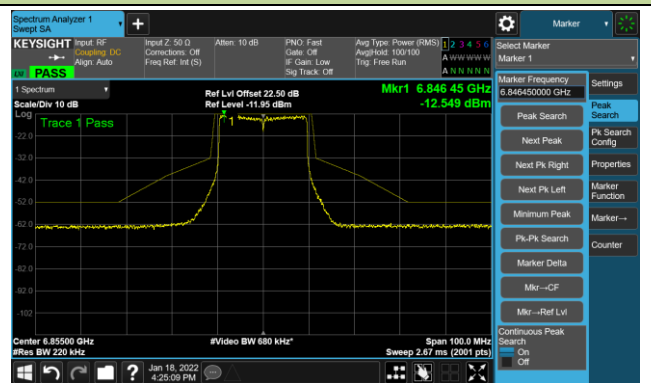

Channel 153 (6715MHz)

The Reference Level

The Mask Data

Channel 181 (6855MHz)

The Reference Level

The Mask Data

802.11ax-HE20 - Ant 2

Channel 185 (6875MHz)

The Reference Level

The Mask Data

Channel 189 (6895MHz)

The Reference Level

The Mask Data

Channel 213 (7015MHz)

The Reference Level

The Mask Data