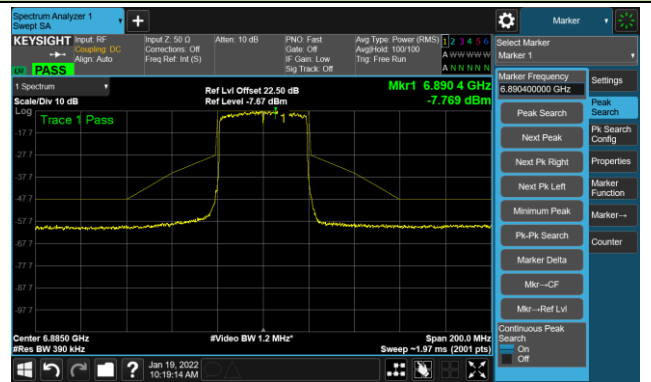

802.11ax-HE40 - Ant 2

Channel 123 (6565MHz)

The Reference Level

The Mask Data

Channel 147 (6685MHz)

The Reference Level

The Mask Data

Channel 179 (6845MHz)

The Reference Level

The Mask Data

802.11ax-HE40 - Ant 2

Channel 187 (6885MHz)

The Reference Level

The Mask Data

Channel 195 (6925MHz)

The Reference Level

The Mask Data

Channel 211 (7005MHz)

The Reference Level

The Mask Data

802.11ax-HE40 - Ant 2

Channel 227 (7085MHz)

The Reference Level

The Mask Data