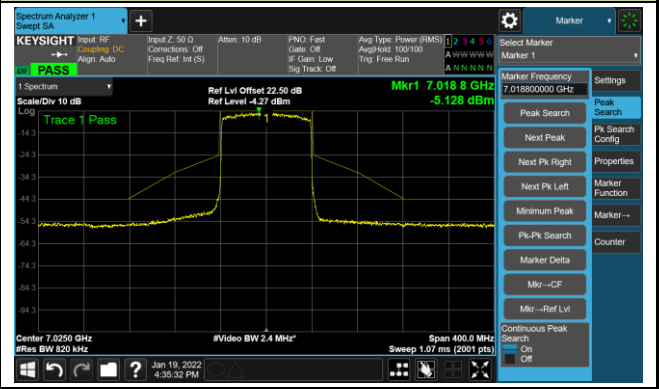

The Mask Data

Channel 135 (6625MHz)

The Reference Level

The Mask Data

802.11ax-HE80 - Ant 2

Channel 151 (6705MHz)

The Reference Level

The Mask Data

Channel 183 (6865MHz)

The Reference Level

The Mask Data

Channel 199 (6945MHz)

The Reference Level

The Mask Data

802.11ax-HE80 - Ant 2

Channel 215 (7025MHz)

The Reference Level

The Mask Data

802.11ax-HE160 - Ant 2

Channel 15 (6025MHz)

The Reference Level

The Mask Data

Channel 47 (6185MHz)

The Reference Level

The Mask Data

Channel 79 (6345MHz)

The Reference Level

The Mask Data