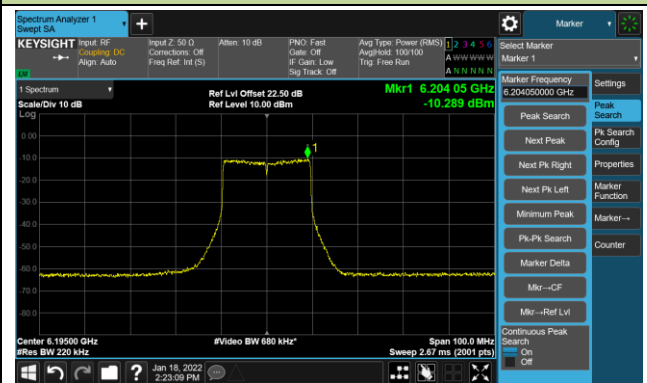

802.11ax-HE20 - Ant 2

Channel 01 (5955MHz)

The Reference Level

The Mask Data

Channel 49 (6195MHz)

The Reference Level

The Mask Data

Channel 93 (6415MHz)

The Reference Level

The Mask Data

802.11ax-HE20 – Ant 2

Channel 97 (6435MHz)

The Reference Level

The Mask Data

Channel 105 (6475MHz)

The Reference Level