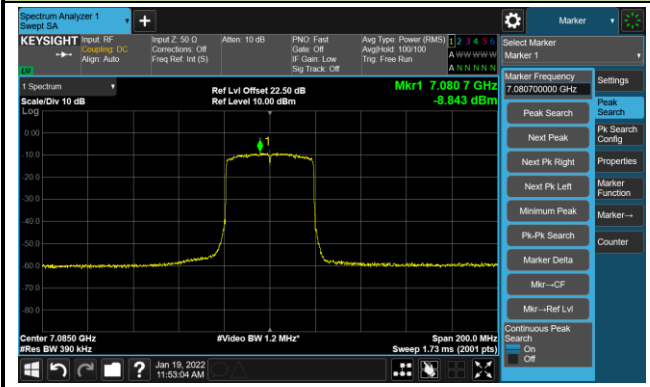

The Reference Level

The Mask Data

802.11ax-HE40 - Ant 2

Channel 187 (6885MHz)

The Reference Level

The Mask Data

Channel 195 (6925MHz)

The Reference Level

The Mask Data

Channel 211 (7005MHz)

The Reference Level

The Mask Data

802.11ax-HE40 - Ant 2

Channel 227 (7085MHz)

The Reference Level

The Mask Data

802.11ax-HE80 - Ant 2

Channel 07 (5985MHz)

The Reference Level

The Mask Data

Channel 55 (6225MHz)

The Reference Level

The Mask Data

Channel 87 (6385MHz)