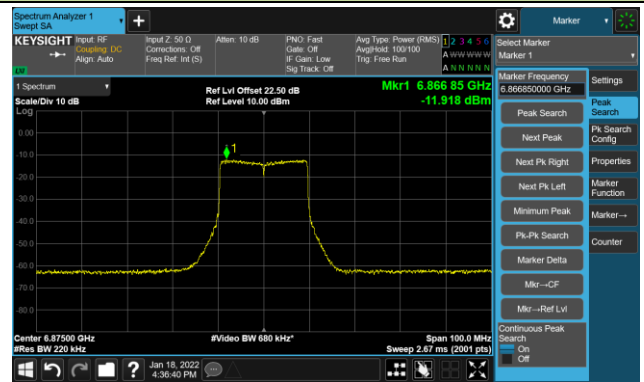

The Mask Data

Channel 113 (6515MHz)

The Reference Level

The Mask Data

802.11ax-HE20 - Ant 2

Channel 117 (6535MHz)

The Reference Level

The Mask Data

Channel 153 (6715MHz)

The Reference Level

The Mask Data

Channel 181 (6855MHz)

The Reference Level

The Mask Data

802.11ax-HE20 - Ant 2

Channel 185 (6875MHz)

The Reference Level

The Mask Data

Channel 189 (6895MHz)

The Reference Level

The Mask Data

Channel 213 (7015MHz)

The Reference Level

The Mask Data