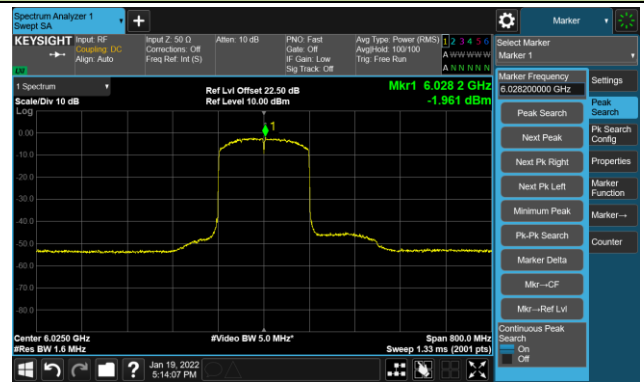

Channel 183 (6865MHz)

The Reference Level

The Mask Data

Channel 199 (6945MHz)

The Reference Level

The Mask Data

802.11ax-HE80 - Ant 2

Channel 215 (7025MHz)

The Reference Level

The Mask Data

802.11ax-HE160 - Ant 2

Channel 15 (6025MHz)

The Reference Level

The Mask Data

Channel 47 (6185MHz)

The Reference Level

The Mask Data

Channel 79 (6345MHz)

The Reference Level

The Mask Data