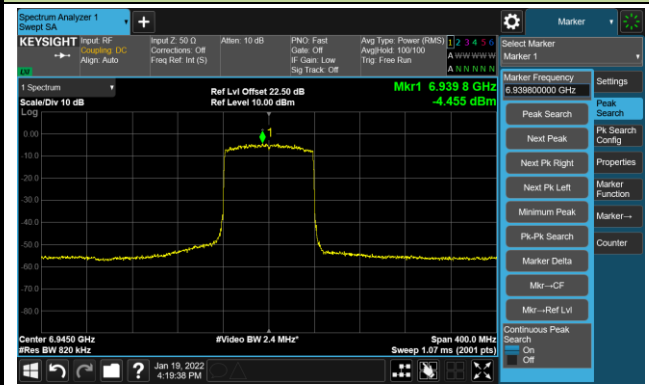

The Mask Data

Channel 135 (6625MHz)

The Reference Level

The Mask Data

802.11ax-HE80 - Ant 2

Channel 151 (6705MHz)

The Reference Level

The Mask Data

Channel 183 (6865MHz)

The Reference Level

The Mask Data

Channel 199 (6945MHz)

The Reference Level

The Mask Data

802.11ax-HE80 - Ant 2

Channel 215 (7025MHz)

The Reference Level

The Mask Data

802.11ax-HE160 - Ant 2

Channel 15 (6025MHz)

The Reference Level

The Mask Data

Channel 47 (6185MHz)

The Reference Level