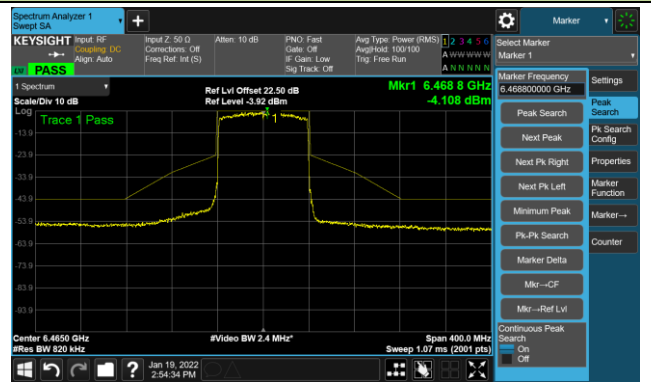

802.11ax-HE80 - Ant 2

Channel 07 (5985MHz)

The Reference Level

The Mask Data

Channel 55 (6225MHz)

The Reference Level

The Mask Data

Channel 87 (6385MHz)

The Reference Level

The Mask Data

802.11ax-HE80 - Ant 2

Channel 103 (6465MHz)

The Reference Level

The Mask Data

Channel 119 (6545MHz)

The Reference Level

The Mask Data

Channel 135 (6625MHz)

The Reference Level

The Mask Data

802.11ax-HE80 - Ant 2

Channel 151 (6705MHz)

The Reference Level

The Mask Data

Channel 183 (6865MHz)

The Reference Level

The Mask Data

Channel 199 (6945MHz)

The Reference Level

The Mask Data

802.11ax-HE80 - Ant 2

Channel 215 (7025MHz)