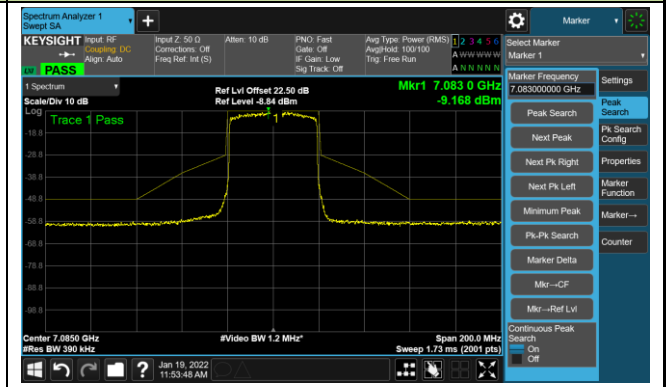

The Reference Level

The Mask Data

802.11ax-HE40 - Ant 2

Channel 187 (6885MHz)

The Reference Level

The Mask Data

Channel 195 (6925MHz)

The Reference Level

The Mask Data

Channel 211 (7005MHz)

The Reference Level

The Mask Data

802.11ax-HE40 - Ant 2

Channel 227 (7085MHz)

The Reference Level

The Mask Data

802.11ax-HE80 - Ant 2

Channel 07 (5985MHz)

The Reference Level

The Mask Data

Channel 55 (6225MHz)

The Reference Level

The Mask Data

Channel 87 (6385MHz)