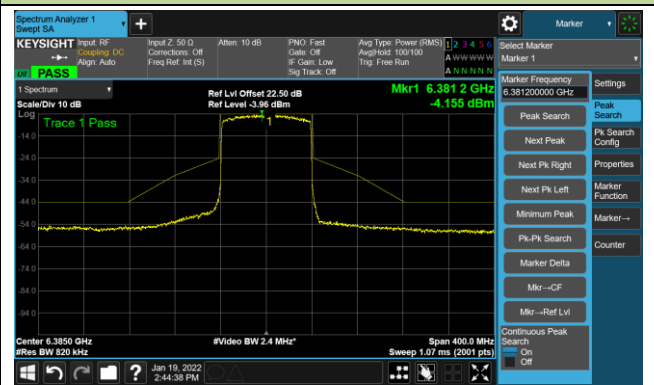

The Mask Data

Channel 211 (7005MHz)

The Reference Level

The Mask Data

802.11ax-HE40 - Ant 2

Channel 227 (7085MHz)

The Reference Level

The Mask Data

802.11ax-HE80 - Ant 2

Channel 07 (5985MHz)

The Reference Level

The Mask Data

Channel 55 (6225MHz)

The Reference Level

The Mask Data

Channel 87 (6385MHz)

The Reference Level

The Mask Data

802.11ax-HE80 - Ant 2

Channel 103 (6465MHz)

The Reference Level

The Mask Data

Channel 119 (6545MHz)

The Reference Level