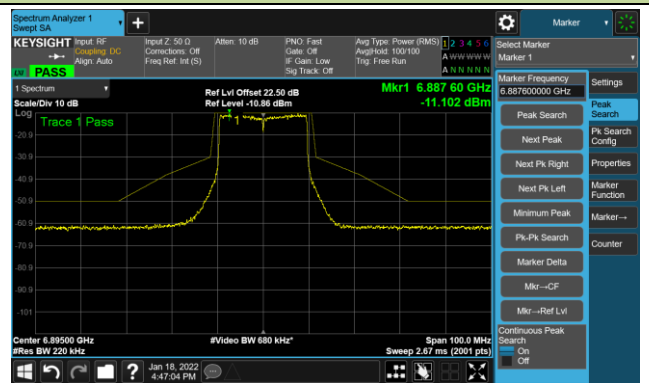

Channel 153 (6715MHz)

The Reference Level

The Mask Data

Channel 181 (6855MHz)

The Reference Level

The Mask Data

802.11ax-HE20 - Ant 2

Channel 185 (6875MHz)

The Reference Level

The Mask Data

Channel 189 (6895MHz)

The Reference Level

The Mask Data

Channel 213 (7015MHz)

The Reference Level

The Mask Data

802.11ax-HE20 – Ant 2

Channel 229 (7095MHz)

The Reference Level

The Mask Data

802.11ax-HE40 - Ant 2

Channel 03 (5965MHz)

The Reference Level

The Mask Data

Channel 51 (6205MHz)

The Reference Level

The Mask Data

Channel 91 (6405MHz)

The Reference Level

The Mask Data

802.11ax-HE40 - Ant 2

Channel 99 (6445MHz)