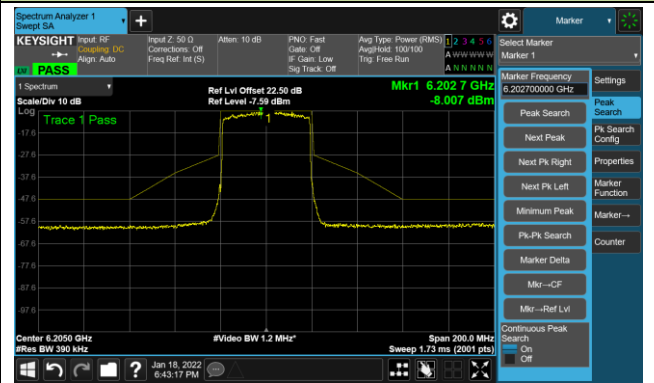

The Reference Level

The Mask Data

Channel 189 (6895MHz)

The Reference Level

The Mask Data

Channel 213 (7015MHz)

The Reference Level

The Mask Data

802.11ax-HE20 – Ant 2

Channel 229 (7095MHz)

The Reference Level

The Mask Data

802.11ax-HE40 - Ant 2

Channel 03 (5965MHz)

The Reference Level

The Mask Data

Channel 51 (6205MHz)

The Reference Level

The Mask Data

Channel 91 (6405MHz)

The Reference Level

The Mask Data

802.11ax-HE40 - Ant 2

Channel 99 (6445MHz)

The Reference Level

The Mask Data

Channel 107 (6485MHz)

The Reference Level

The Mask Data

Channel 115 (6525MHz)

The Reference Level

The Mask Data