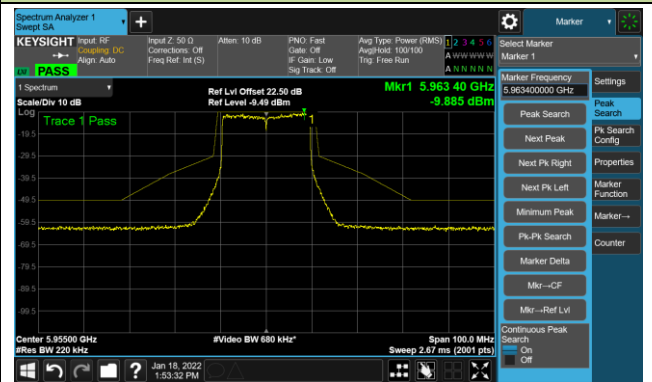

802.11ax-HE20 - Ant 2

Channel 01 (5955MHz)

The Reference Level

The Mask Data

Channel 49 (6195MHz)

The Reference Level

The Mask Data

Channel 93 (6415MHz)

The Reference Level

The Mask Data

802.11ax-HE20 – Ant 2

Channel 97 (6435MHz)

The Reference Level

The Mask Data

Channel 105 (6475MHz)

The Reference Level

The Mask Data

Channel 113 (6515MHz)

The Reference Level

The Mask Data

802.11ax-HE20 - Ant 2

Channel 117 (6535MHz)

The Reference Level

The Mask Data