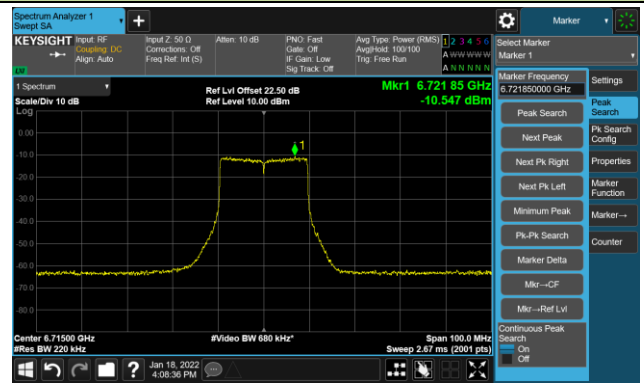

The Reference Level

The Mask Data

802.11ax-HE20 – Ant 2

Channel 97 (6435MHz)

The Reference Level

The Mask Data

Channel 105 (6475MHz)

The Reference Level

The Mask Data

Channel 113 (6515MHz)

The Reference Level

The Mask Data

802.11ax-HE20 - Ant 2

Channel 117 (6535MHz)

The Reference Level

The Mask Data

Channel 153 (6715MHz)

The Reference Level

The Mask Data

Channel 181 (6855MHz)

The Reference Level

The Mask Data

802.11ax-HE20 - Ant 2

Channel 185 (6875MHz)

The Reference Level

The Mask Data

Channel 189 (6895MHz)

The Reference Level

The Mask Data

Channel 213 (7015MHz)

The Reference Level

The Mask Data