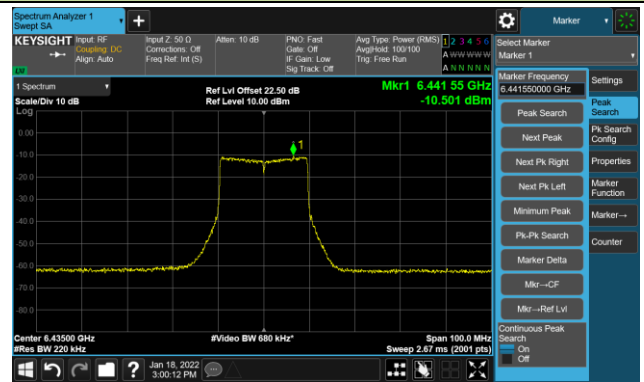

802.11ax-HE20 - Ant 2

Channel 01 (5955MHz)

The Reference Level

The Mask Data

Channel 49 (6195MHz)

The Reference Level

The Mask Data

Channel 93 (6415MHz)

The Reference Level

The Mask Data

802.11ax-HE20 – Ant 2

Channel 97 (6435MHz)

The Reference Level

The Mask Data

Channel 105 (6475MHz)

The Reference Level

The Mask Data

Channel 113 (6515MHz)

The Reference Level

The Mask Data

802.11ax-HE20 - Ant 2

Channel 117 (6535MHz)

The Reference Level

The Mask Data

Channel 153 (6715MHz)

The Reference Level

The Mask Data

Channel 181 (6855MHz)

The Reference Level

The Mask Data

802.11ax-HE20 - Ant 2

Channel 185 (6875MHz)