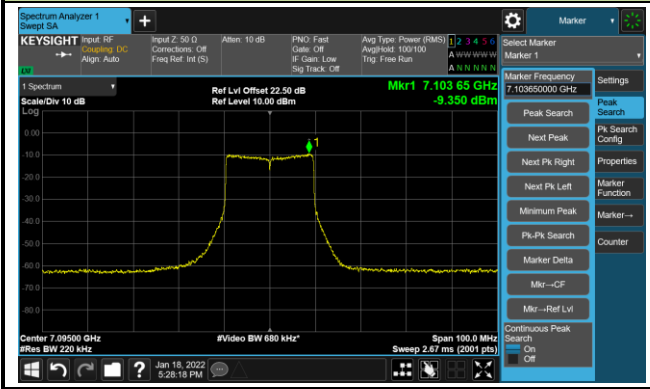

Channel 153 (6715MHz)

The Reference Level

The Mask Data

Channel 181 (6855MHz)

The Reference Level

The Mask Data

802.11ax-HE20 - Ant 2

Channel 185 (6875MHz)

The Reference Level

The Mask Data

Channel 189 (6895MHz)

The Reference Level

The Mask Data

Channel 213 (7015MHz)

The Reference Level

The Mask Data

802.11ax-HE20 – Ant 2

Channel 229 (7095MHz)

The Reference Level

The Mask Data

802.11ax-HE40 - Ant 2

Channel 03 (5965MHz)

The Reference Level

The Mask Data