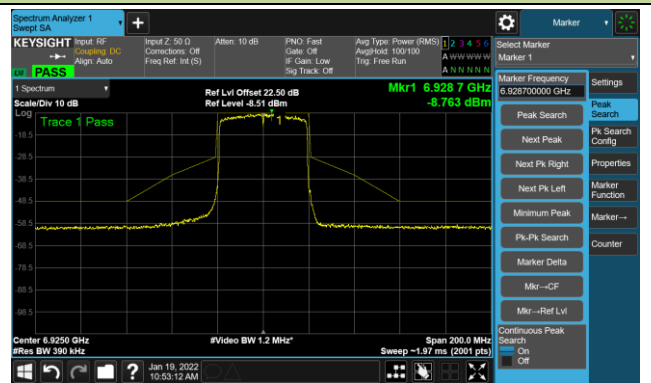

802.11ax-HE40 - Ant 2

Channel 123 (6565MHz)

The Reference Level

The Mask Data

Channel 147 (6685MHz)

The Reference Level

The Mask Data

Channel 179 (6845MHz)

The Reference Level

The Mask Data

802.11ax-HE40 - Ant 2

Channel 187 (6885MHz)

The Reference Level

The Mask Data

Channel 195 (6925MHz)

The Reference Level

The Mask Data

Channel 211 (7005MHz)

The Reference Level

The Mask Data

802.11ax-HE40 - Ant 2

Channel 227 (7085MHz)

The Reference Level

The Mask Data