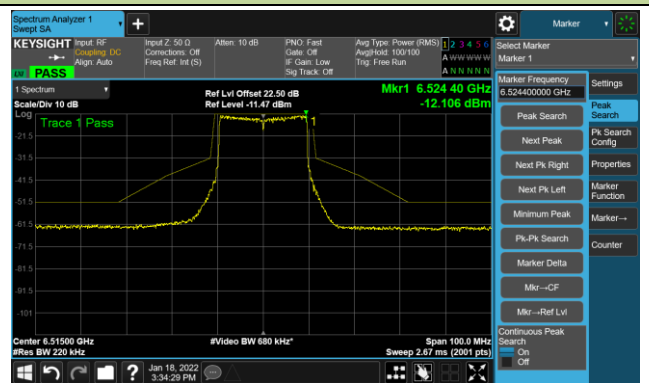

The Reference Level

The Mask Data

802.11ax-HE20 – Ant 2

Channel 97 (6435MHz)

The Reference Level

The Mask Data

Channel 105 (6475MHz)

The Reference Level

The Mask Data

Channel 113 (6515MHz)

The Reference Level

The Mask Data

802.11ax-HE20 - Ant 2

Channel 117 (6535MHz)

The Reference Level

The Mask Data

Channel 153 (6715MHz)

The Reference Level

The Mask Data

Channel 181 (6855MHz)

The Reference Level

The Mask Data

802.11ax-HE20 - Ant 2

Channel 185 (6875MHz)

The Reference Level

The Mask Data

Channel 189 (6895MHz)

The Reference Level

The Mask Data

Channel 213 (7015MHz)

The Reference Level

The Mask Data