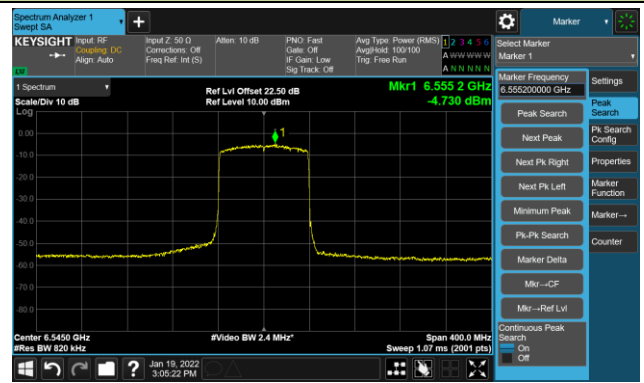

802.11ax-HE80 - Ant 1

Channel 07 (5985MHz)

The Reference Level

The Mask Data

Channel 55 (6225MHz)

The Reference Level

The Mask Data

Channel 87 (6385MHz)

The Reference Level

The Mask Data

802.11ax-HE80 - Ant 1

Channel 103 (6465MHz)

The Reference Level

The Mask Data

Channel 119 (6545MHz)

The Reference Level

The Mask Data

Channel 135 (6625MHz)

The Reference Level

The Mask Data

802.11ax-HE80 – Ant 1

Channel 151 (6705MHz)

The Reference Level

The Mask Data

Channel 183 (6865MHz)

The Reference Level

The Mask Data

Channel 199 (6945MHz)

The Reference Level

The Mask Data

802.11ax-HE80 - Ant 1

Channel 215 (7025MHz)