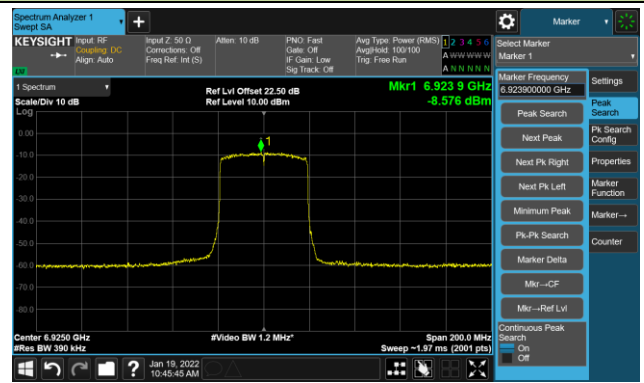

The Reference Level

The Mask Data

802.11ax-HE40 - Ant 1

Channel 187 (6885MHz)

The Reference Level

The Mask Data

Channel 195 (6925MHz)

The Reference Level

The Mask Data

Channel 211 (7005MHz)

The Reference Level

The Mask Data

802.11ax-HE40 - Ant 1

Channel 227 (7085MHz)

The Reference Level

The Mask Data