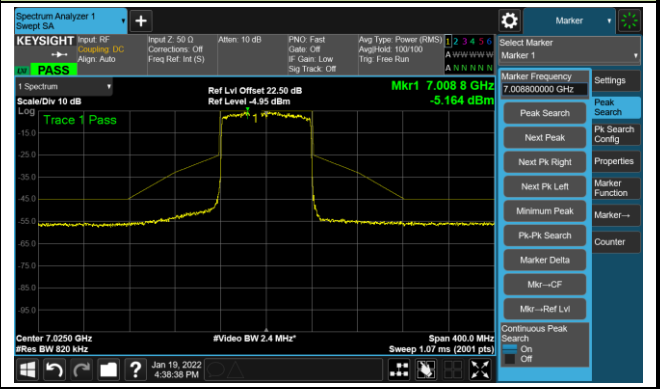

The Mask Data

Channel 135 (6625MHz)

The Reference Level

The Mask Data

802.11ax-HE80 – Ant 1

Channel 151 (6705MHz)

The Reference Level

The Mask Data

Channel 183 (6865MHz)

The Reference Level

The Mask Data

Channel 199 (6945MHz)

The Reference Level

The Mask Data

802.11ax-HE80 - Ant 1

Channel 215 (7025MHz)

The Reference Level

The Mask Data

802.11ax-HE160 – Ant 1

Channel 15 (6025MHz)

The Reference Level

The Mask Data

Channel 47 (6185MHz)

The Reference Level