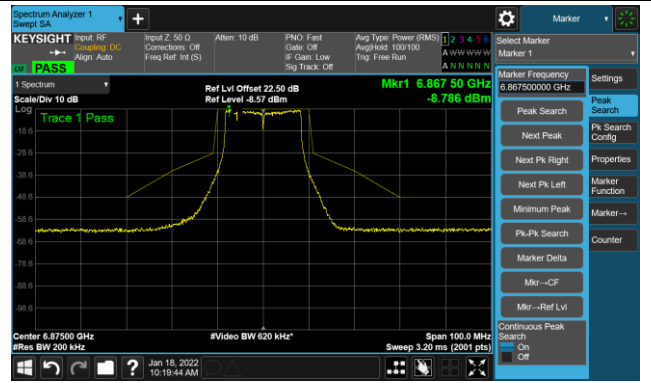

Channel 105 (6475MHz)

The Reference Level

The Mask Data

Channel 113 (6515MHz)

The Reference Level

The Mask Data

802.11a - Ant 2

Channel 117 (6535MHz)

The Reference Level

The Mask Data

Channel 153 (6715MHz)

The Reference Level

The Mask Data

Channel 181 (6855MHz)

The Reference Level

The Mask Data

802.11a - Ant 2

Channel 185 (6875MHz)

The Reference Level

The Mask Data

Channel 189 (6895MHz)

The Reference Level

The Mask Data

Channel 213 (7015MHz)