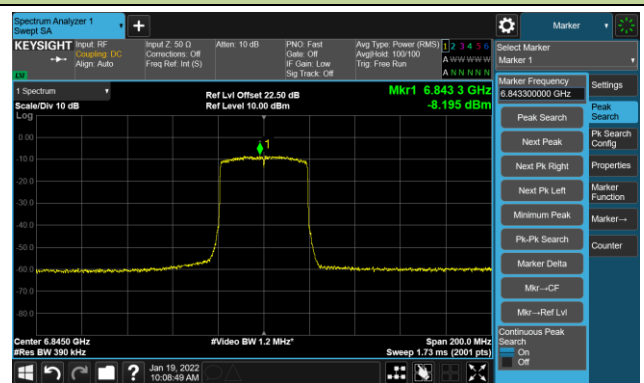

802.11ax-HE40 - Ant 1

Channel 123 (6565MHz)

The Reference Level

The Mask Data

Channel 147 (6685MHz)

The Reference Level

The Mask Data

Channel 179 (6845MHz)

The Reference Level

The Mask Data

802.11ax-HE40 - Ant 1

Channel 187 (6885MHz)

The Reference Level

The Mask Data

Channel 195 (6925MHz)

The Reference Level

The Mask Data

Channel 211 (7005MHz)

The Reference Level

The Mask Data

802.11ax-HE40 - Ant 1

Channel 227 (7085MHz)

The Reference Level

The Mask Data