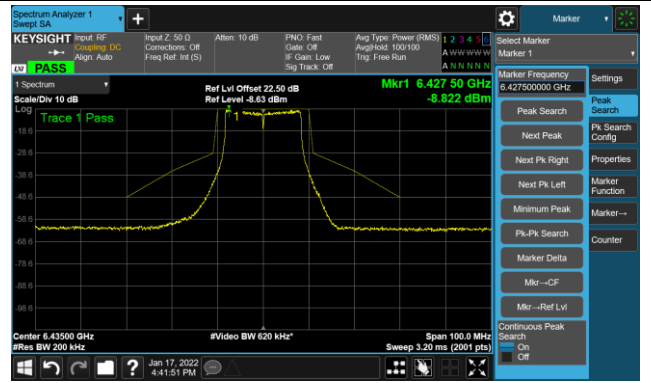

The Reference Level

The Mask Data

802.11a - Ant 2

Channel 01 (5955MHz)

The Reference Level

The Mask Data

Channel 49 (6195MHz)

The Reference Level

The Mask Data

Channel 93 (6415MHz)

The Reference Level

The Mask Data

802.11a - Ant 2

Channel 97 (6435MHz)

The Reference Level

The Mask Data

Channel 105 (6475MHz)

The Reference Level

The Mask Data

Channel 113 (6515MHz)

The Reference Level

The Mask Data

802.11a - Ant 2

Channel 117 (6535MHz)