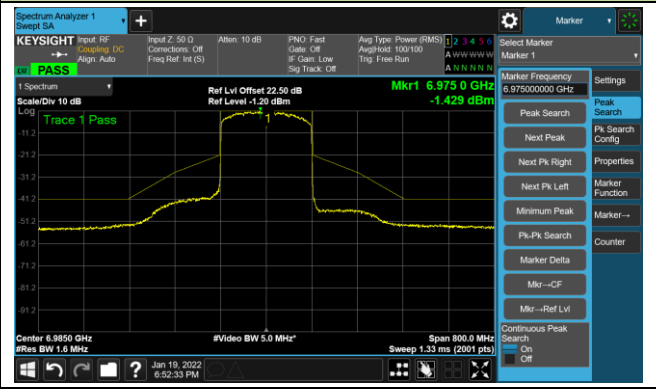

The Mask Data

Channel 79 (6345MHz)

The Reference Level

The Mask Data

802.11ax-HE160 - Ant 1

Channel 111 (6505MHz)

The Reference Level

The Mask Data

Channel 143 (6665MHz)

The Reference Level

The Mask Data

Channel 175 (6825MHz)

The Reference Level

The Mask Data

802.11ax-HE160 - Ant 1

Channel 207 (6985MHz)

The Reference Level

The Mask Data

802.11a - Ant 2

Channel 01 (5955MHz)

The Reference Level

The Mask Data

Channel 49 (6195MHz)

The Reference Level

The Mask Data

Channel 93 (6415MHz)

The Reference Level

The Mask Data

802.11a - Ant 2

Channel 97 (6435MHz)

The Reference Level

The Mask Data