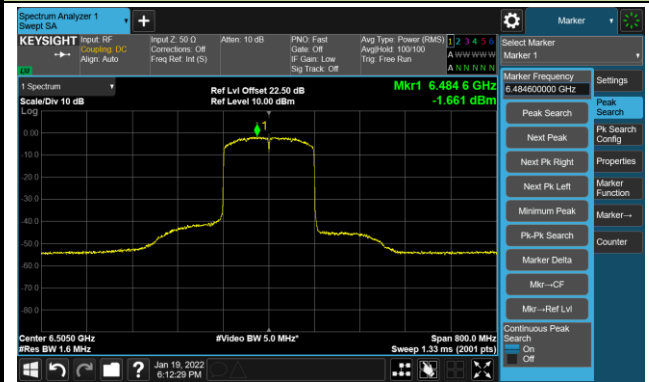

The Reference Level

The Mask Data

802.11ax-HE160 – Ant 1

Channel 15 (6025MHz)

The Reference Level

The Mask Data

Channel 47 (6185MHz)

The Reference Level

The Mask Data

Channel 79 (6345MHz)

The Reference Level

The Mask Data

802.11ax-HE160 - Ant 1

Channel 111 (6505MHz)

The Reference Level

The Mask Data

Channel 143 (6665MHz)

The Reference Level

The Mask Data

Channel 175 (6825MHz)

The Reference Level

The Mask Data

802.11ax-HE160 - Ant 1

Channel 207 (6985MHz)