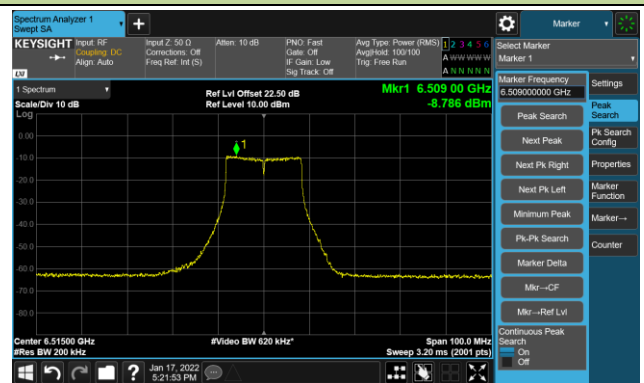

The Mask Data

Channel 93 (6415MHz)

The Reference Level

The Mask Data

802.11a - Ant 2

Channel 97 (6435MHz)

The Reference Level

The Mask Data

Channel 105 (6475MHz)

The Reference Level

The Mask Data

Channel 113 (6515MHz)

The Reference Level

The Mask Data

802.11a - Ant 2

Channel 117 (6535MHz)

The Reference Level

The Mask Data

Channel 153 (6715MHz)

The Reference Level

The Mask Data

Channel 181 (6855MHz)

The Reference Level

The Mask Data