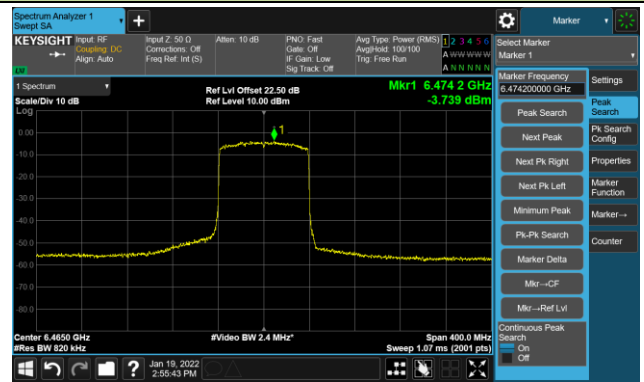

802.11ax-HE80 - Ant 1

Channel 07 (5985MHz)

The Reference Level

The Mask Data

Channel 55 (6225MHz)

The Reference Level

The Mask Data

Channel 87 (6385MHz)

The Reference Level

The Mask Data

802.11ax-HE80 - Ant 1

Channel 103 (6465MHz)

The Reference Level

The Mask Data

Channel 119 (6545MHz)

The Reference Level

The Mask Data

Channel 135 (6625MHz)

The Reference Level

The Mask Data

802.11ax-HE80 – Ant 1

Channel 151 (6705MHz)

The Reference Level

The Mask Data

Channel 183 (6865MHz)

The Reference Level

The Mask Data

Channel 199 (6945MHz)

The Reference Level

The Mask Data

802.11ax-HE80 - Ant 1

Channel 215 (7025MHz)