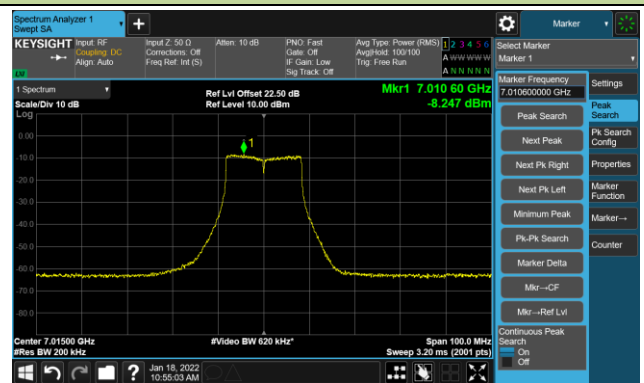

The Reference Level

The Mask Data

Channel 153 (6715MHz)

The Reference Level

The Mask Data

Channel 181 (6855MHz)

The Reference Level

The Mask Data

802.11a - Ant 2

Channel 185 (6875MHz)

The Reference Level

The Mask Data

Channel 189 (6895MHz)

The Reference Level

The Mask Data

Channel 213 (7015MHz)

The Reference Level

The Mask Data

802.11a - Ant 2

Channel 229 (7095MHz)

The Reference Level

The Mask Data