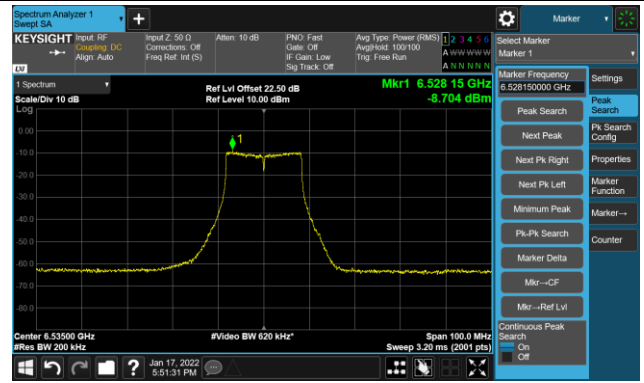

The Mask Data

Channel 93 (6415MHz)

The Reference Level

The Mask Data

802.11a - Ant 2

Channel 97 (6435MHz)

The Reference Level

The Mask Data

Channel 105 (6475MHz)

The Reference Level

The Mask Data

Channel 113 (6515MHz)

The Reference Level

The Mask Data

802.11a - Ant 2

Channel 117 (6535MHz)

The Reference Level

The Mask Data

Channel 153 (6715MHz)

The Reference Level

The Mask Data

Channel 181 (6855MHz)

The Reference Level

The Mask Data