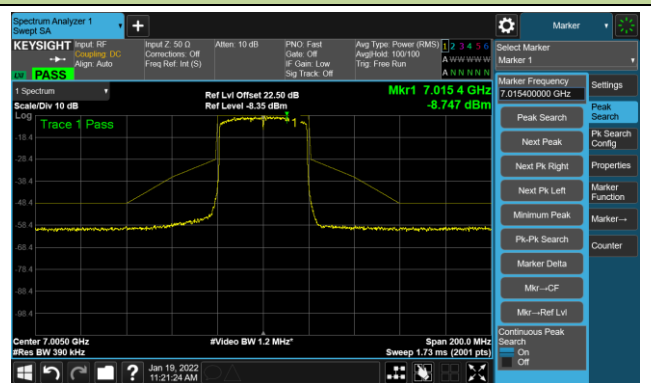

The Reference Level

The Mask Data

802.11ax-HE40 - Ant 1

Channel 187 (6885MHz)

The Reference Level

The Mask Data

Channel 195 (6925MHz)

The Reference Level

The Mask Data

Channel 211 (7005MHz)

The Reference Level

The Mask Data

802.11ax-HE40 - Ant 1

Channel 227 (7085MHz)

The Reference Level

The Mask Data

802.11ax-HE80 - Ant 1

Channel 07 (5985MHz)

The Reference Level

The Mask Data

Channel 55 (6225MHz)

The Reference Level

The Mask Data

Channel 87 (6385MHz)

The Reference Level

The Mask Data

802.11ax-HE80 - Ant 1

Channel 103 (6465MHz)

The Reference Level

The Mask Data

Channel 119 (6545MHz)

The Reference Level