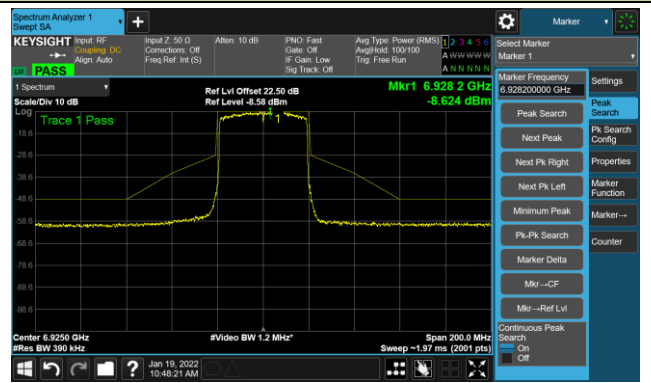

802.11ax-HE40 - Ant 1

Channel 123 (6565MHz)

The Reference Level

The Mask Data

Channel 147 (6685MHz)

The Reference Level

The Mask Data

Channel 179 (6845MHz)

The Reference Level

The Mask Data

802.11ax-HE40 - Ant 1

Channel 187 (6885MHz)

The Reference Level

The Mask Data

Channel 195 (6925MHz)

The Reference Level

The Mask Data

Channel 211 (7005MHz)

The Reference Level

The Mask Data

802.11ax-HE40 - Ant 1

Channel 227 (7085MHz)

The Reference Level

The Mask Data

802.11ax-HE80 - Ant 1

Channel 07 (5985MHz)

The Reference Level

The Mask Data

Channel 55 (6225MHz)

The Reference Level

The Mask Data

Channel 87 (6385MHz)