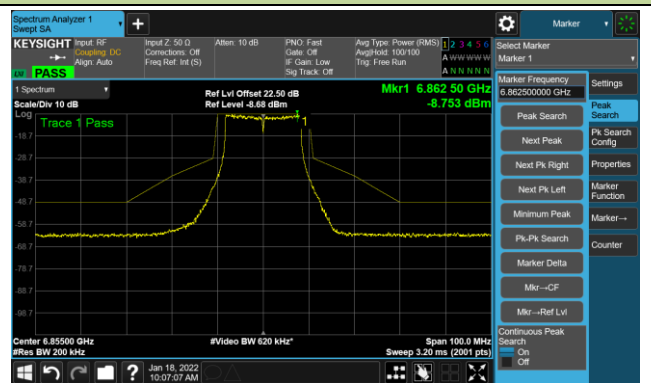

Channel 105 (6475MHz)

The Reference Level

The Mask Data

Channel 113 (6515MHz)

The Reference Level

The Mask Data

802.11a - Ant 2

Channel 117 (6535MHz)

The Reference Level

The Mask Data

Channel 153 (6715MHz)

The Reference Level

The Mask Data

Channel 181 (6855MHz)

The Reference Level

The Mask Data

802.11a - Ant 2

Channel 185 (6875MHz)

The Reference Level

The Mask Data

Channel 189 (6895MHz)

The Reference Level

The Mask Data

Channel 213 (7015MHz)

The Reference Level

The Mask Data

802.11a - Ant 2

Channel 229 (7095MHz)

The Reference Level

The Mask Data