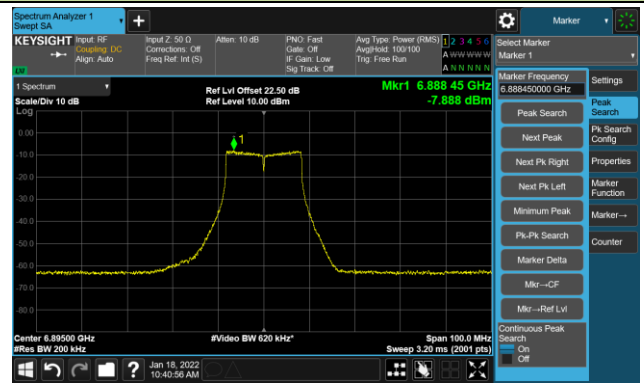

The Reference Level

The Mask Data

Channel 153 (6715MHz)

The Reference Level

The Mask Data

Channel 181 (6855MHz)

The Reference Level

The Mask Data

802.11a - Ant 2

Channel 185 (6875MHz)

The Reference Level

The Mask Data

Channel 189 (6895MHz)

The Reference Level

The Mask Data

Channel 213 (7015MHz)

The Reference Level

The Mask Data

802.11a - Ant 2

Channel 229 (7095MHz)

The Reference Level

The Mask Data