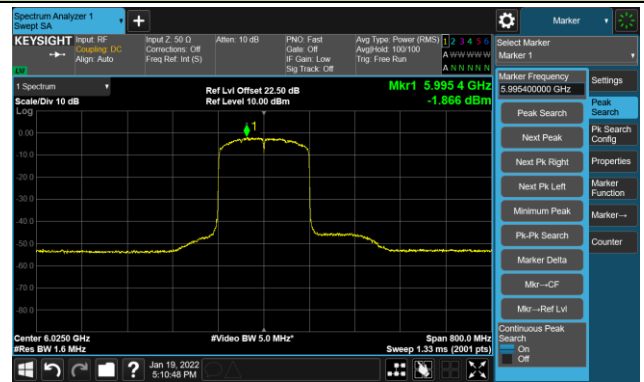

Channel 183 (6865MHz)

The Reference Level

The Mask Data

Channel 199 (6945MHz)

The Reference Level

The Mask Data

802.11ax-HE80 - Ant 1

Channel 215 (7025MHz)

The Reference Level

The Mask Data

802.11ax-HE160 – Ant 1

Channel 15 (6025MHz)

The Reference Level

The Mask Data

Channel 47 (6185MHz)

The Reference Level

The Mask Data

Channel 79 (6345MHz)

The Reference Level

The Mask Data

802.11ax-HE160 - Ant 1

Channel 111 (6505MHz)

The Reference Level

The Mask Data