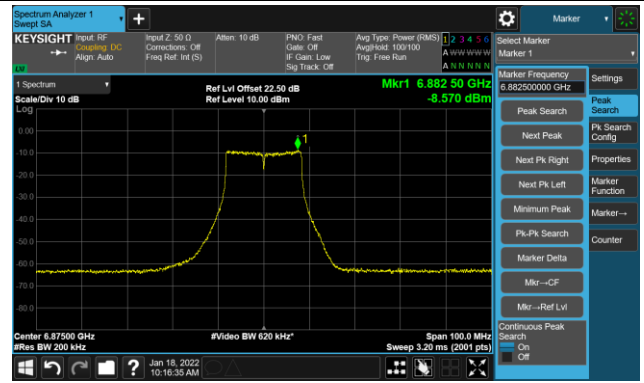

Channel 105 (6475MHz)

The Reference Level

The Mask Data

Channel 113 (6515MHz)

The Reference Level

The Mask Data

802.11a - Ant 2

Channel 117 (6535MHz)

The Reference Level

The Mask Data

Channel 153 (6715MHz)

The Reference Level

The Mask Data

Channel 181 (6855MHz)

The Reference Level

The Mask Data

802.11a - Ant 2

Channel 185 (6875MHz)

The Reference Level

The Mask Data

Channel 189 (6895MHz)

The Reference Level

The Mask Data

Channel 213 (7015MHz)

The Reference Level

The Mask Data

802.11a - Ant 2

Channel 229 (7095MHz)

The Reference Level

The Mask Data