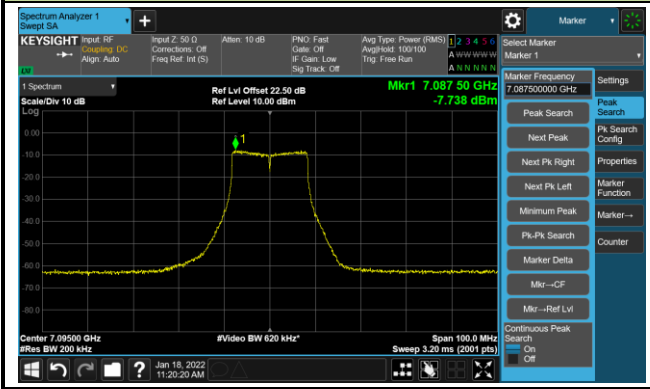

802.11a - Ant 2

Channel 185 (6875MHz)

The Reference Level

The Mask Data

Channel 189 (6895MHz)

The Reference Level

The Mask Data

Channel 213 (7015MHz)

The Reference Level

The Mask Data

802.11a - Ant 2

Channel 229 (7095MHz)

The Reference Level

The Mask Data