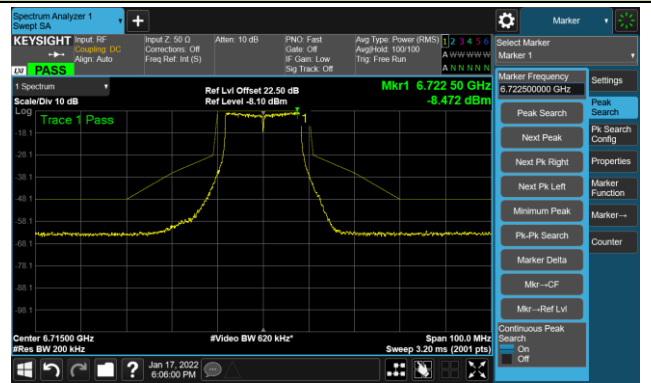

Channel 105 (6475MHz)

The Reference Level

The Mask Data

Channel 113 (6515MHz)

The Reference Level

The Mask Data

802.11a - Ant 2

Channel 117 (6535MHz)

The Reference Level

The Mask Data

Channel 153 (6715MHz)

The Reference Level

The Mask Data

Channel 181 (6855MHz)

The Reference Level

The Mask Data

802.11a - Ant 2

Channel 185 (6875MHz)

The Reference Level

The Mask Data

Channel 189 (6895MHz)

The Reference Level

The Mask Data

Channel 213 (7015MHz)

The Reference Level

The Mask Data

802.11a - Ant 2

Channel 229 (7095MHz)

The Reference Level

The Mask Data