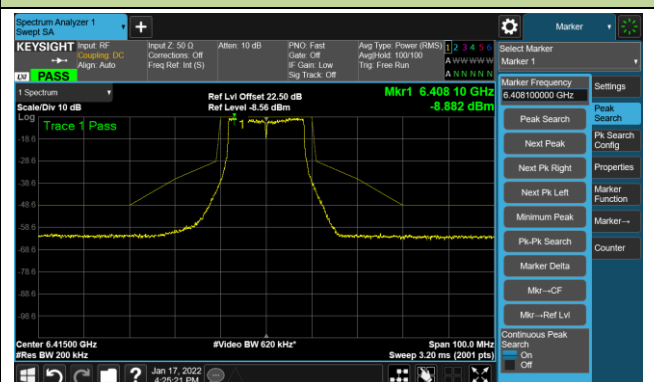

The Reference Level

The Mask Data

802.11a - Ant 2

Channel 01 (5955MHz)

The Reference Level

The Mask Data

Channel 49 (6195MHz)

The Reference Level

The Mask Data

Channel 93 (6415MHz)

The Reference Level

The Mask Data

802.11a - Ant 2

Channel 97 (6435MHz)

The Reference Level

The Mask Data

Channel 105 (6475MHz)

The Reference Level

The Mask Data

Channel 113 (6515MHz)

The Reference Level

The Mask Data

802.11a - Ant 2

Channel 117 (6535MHz)

The Reference Level

The Mask Data

Channel 153 (6715MHz)

The Reference Level

The Mask Data

Channel 181 (6855MHz)

The Reference Level

The Mask Data