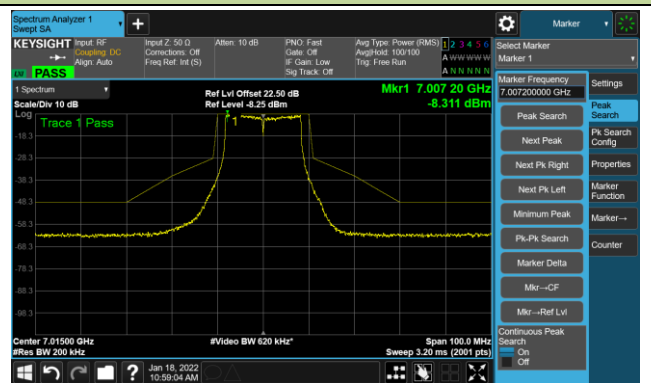

The Reference Level

The Mask Data

Channel 153 (6715MHz)

The Reference Level

The Mask Data

Channel 181 (6855MHz)

The Reference Level

The Mask Data

802.11a - Ant 2

Channel 185 (6875MHz)

The Reference Level

The Mask Data

Channel 189 (6895MHz)

The Reference Level

The Mask Data

Channel 213 (7015MHz)

The Reference Level

The Mask Data

802.11a - Ant 2

Channel 229 (7095MHz)

The Reference Level

The Mask Data