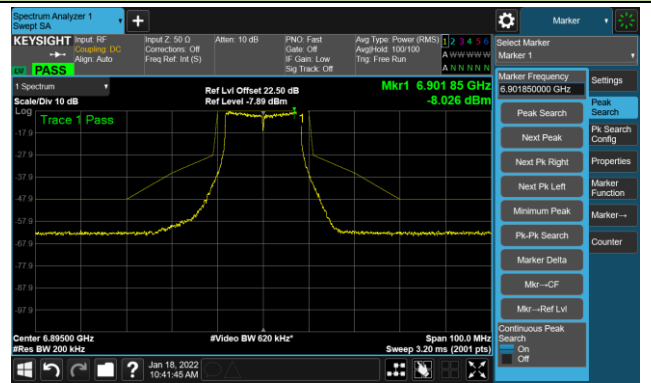

The Reference Level

The Mask Data

Channel 153 (6715MHz)

The Reference Level

The Mask Data

Channel 181 (6855MHz)

The Reference Level

The Mask Data

802.11a - Ant 2

Channel 185 (6875MHz)

The Reference Level

The Mask Data

Channel 189 (6895MHz)

The Reference Level

The Mask Data

Channel 213 (7015MHz)

The Reference Level

The Mask Data

802.11a - Ant 2

Channel 229 (7095MHz)

The Reference Level

The Mask Data