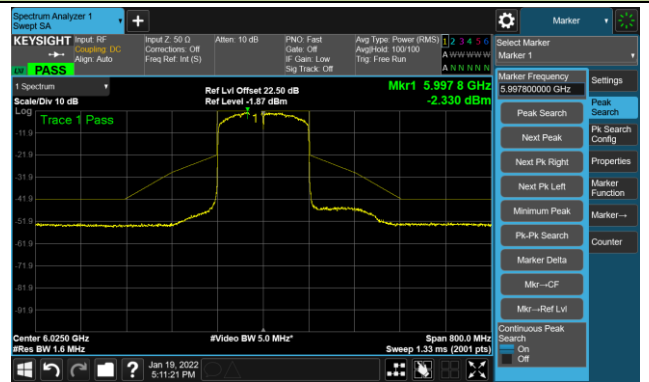

Channel 183 (6865MHz)

The Reference Level

The Mask Data

Channel 199 (6945MHz)

The Reference Level

The Mask Data

802.11ax-HE80 - Ant 1

Channel 215 (7025MHz)

The Reference Level

The Mask Data

802.11ax-HE160 – Ant 1

Channel 15 (6025MHz)

The Reference Level

The Mask Data

Channel 47 (6185MHz)

The Reference Level

The Mask Data

Channel 79 (6345MHz)

The Reference Level

The Mask Data

802.11ax-HE160 - Ant 1

Channel 111 (6505MHz)

The Reference Level

The Mask Data