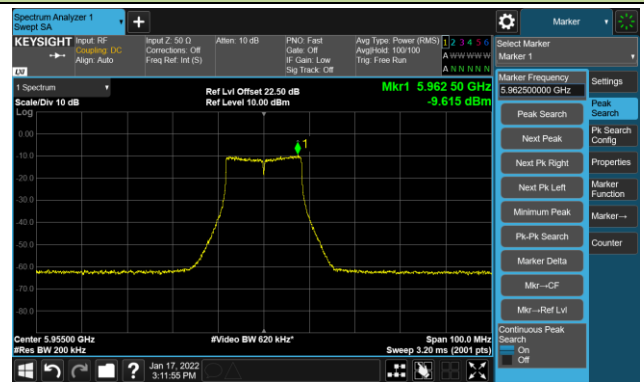

Channel 143 (6665MHz)

The Reference Level

The Mask Data

Channel 175 (6825MHz)

The Reference Level

The Mask Data

802.11ax-HE160 - Ant 1

Channel 207 (6985MHz)

The Reference Level

The Mask Data

802.11a - Ant 2

Channel 01 (5955MHz)

The Reference Level

The Mask Data

Channel 49 (6195MHz)

The Reference Level

The Mask Data

Channel 93 (6415MHz)

The Reference Level

The Mask Data

802.11a - Ant 2

Channel 97 (6435MHz)

The Reference Level

The Mask Data