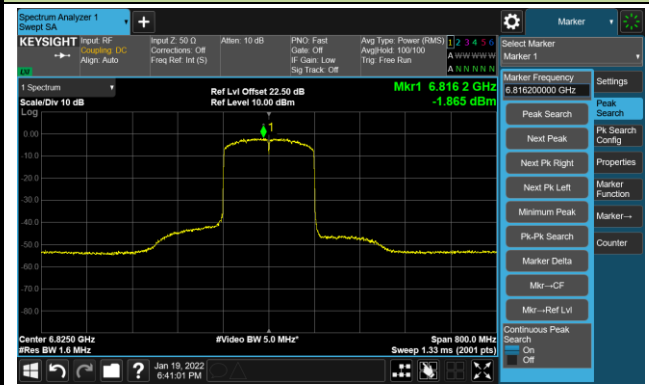

Channel 143 (6665MHz)

The Reference Level

The Mask Data

Channel 175 (6825MHz)

The Reference Level

The Mask Data

802.11ax-HE160 - Ant 1

Channel 207 (6985MHz)

The Reference Level

The Mask Data

802.11a - Ant 2

Channel 01 (5955MHz)

The Reference Level

The Mask Data

Channel 49 (6195MHz)

The Reference Level