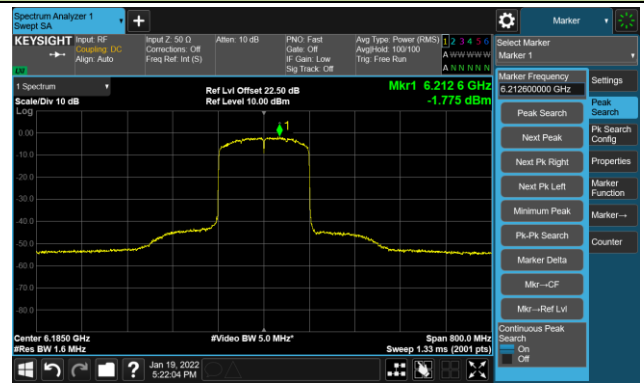

Channel 183 (6865MHz)

The Reference Level

The Mask Data

Channel 199 (6945MHz)

The Reference Level

The Mask Data

802.11ax-HE80 - Ant 1

Channel 215 (7025MHz)

The Reference Level

The Mask Data

802.11ax-HE160 – Ant 1

Channel 15 (6025MHz)

The Reference Level

The Mask Data

Channel 47 (6185MHz)

The Reference Level

The Mask Data

Channel 79 (6345MHz)

The Reference Level

The Mask Data

802.11ax-HE160 - Ant 1

Channel 111 (6505MHz)

The Reference Level

The Mask Data