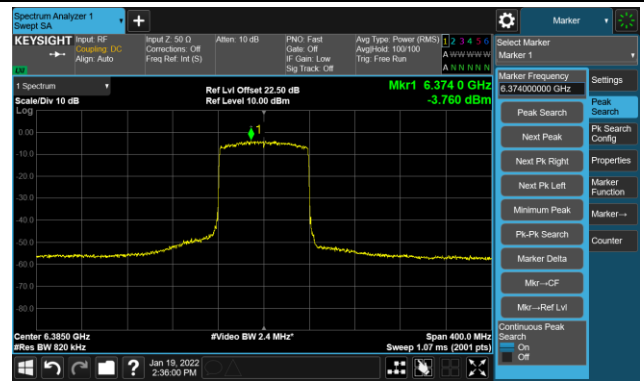

The Mask Data

Channel 211 (7005MHz)

The Reference Level

The Mask Data

802.11ax-HE40 - Ant 1

Channel 227 (7085MHz)

The Reference Level

The Mask Data

802.11ax-HE80 - Ant 1

Channel 07 (5985MHz)

The Reference Level

The Mask Data

Channel 55 (6225MHz)

The Reference Level

The Mask Data

Channel 87 (6385MHz)

The Reference Level

The Mask Data

802.11ax-HE80 - Ant 1

Channel 103 (6465MHz)

The Reference Level

The Mask Data

Channel 119 (6545MHz)

The Reference Level