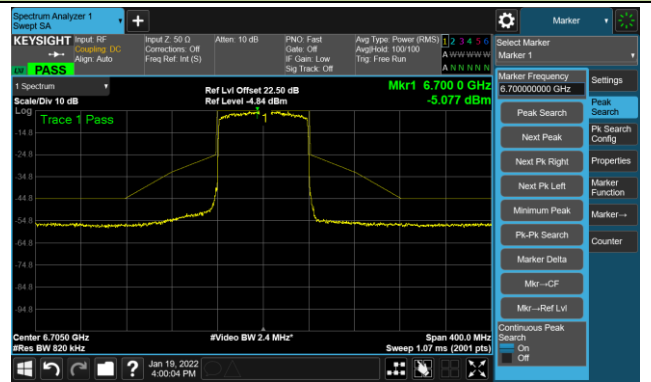

The Reference Level

The Mask Data

802.11ax-HE80 - Ant 1

Channel 103 (6465MHz)

The Reference Level

The Mask Data

Channel 119 (6545MHz)

The Reference Level

The Mask Data

Channel 135 (6625MHz)

The Reference Level

The Mask Data

802.11ax-HE80 – Ant 1

Channel 151 (6705MHz)

The Reference Level

The Mask Data

Channel 183 (6865MHz)

The Reference Level

The Mask Data

Channel 199 (6945MHz)

The Reference Level

The Mask Data

802.11ax-HE80 - Ant 1

Channel 215 (7025MHz)

The Reference Level

The Mask Data

802.11ax-HE160 – Ant 1

Channel 15 (6025MHz)

The Reference Level

The Mask Data

Channel 47 (6185MHz)

The Reference Level