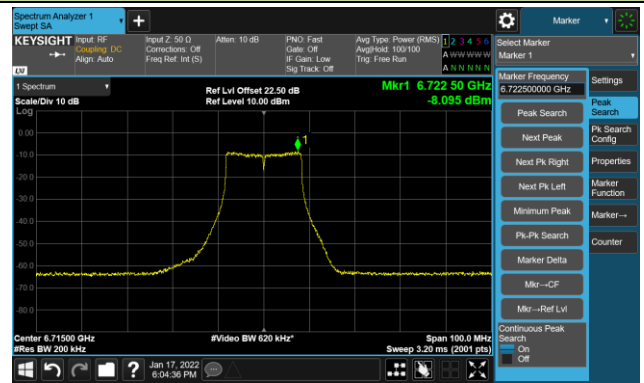

Channel 105 (6475MHz)

The Reference Level

The Mask Data

Channel 113 (6515MHz)

The Reference Level

The Mask Data

802.11a - Ant 2

Channel 117 (6535MHz)

The Reference Level

The Mask Data

Channel 153 (6715MHz)

The Reference Level

The Mask Data

Channel 181 (6855MHz)

The Reference Level

The Mask Data

802.11a - Ant 2

Channel 185 (6875MHz)

The Reference Level

The Mask Data

Channel 189 (6895MHz)

The Reference Level

The Mask Data

Channel 213 (7015MHz)