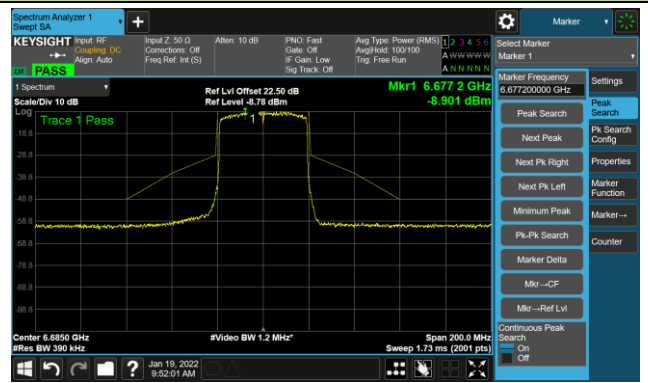

802.11ax-HE40 - Ant 1

Channel 123 (6565MHz)

The Reference Level

The Mask Data

Channel 147 (6685MHz)

The Reference Level

The Mask Data

Channel 179 (6845MHz)

The Reference Level

The Mask Data

802.11ax-HE40 - Ant 1

Channel 187 (6885MHz)

The Reference Level

The Mask Data

Channel 195 (6925MHz)

The Reference Level

The Mask Data

Channel 211 (7005MHz)

The Reference Level

The Mask Data

802.11ax-HE40 - Ant 1

Channel 227 (7085MHz)

The Reference Level

The Mask Data