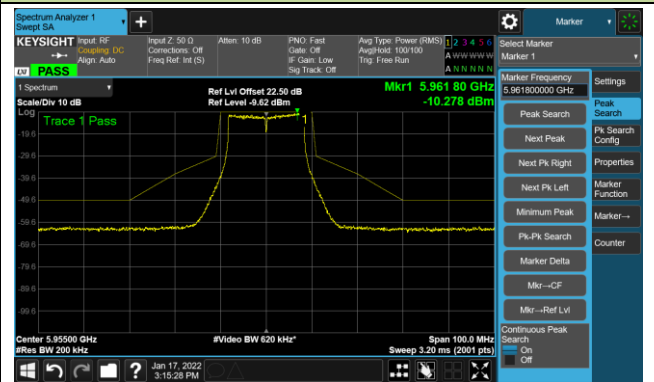

Channel 143 (6665MHz)

The Reference Level

The Mask Data

Channel 175 (6825MHz)

The Reference Level

The Mask Data

802.11ax-HE160 - Ant 1

Channel 207 (6985MHz)

The Reference Level

The Mask Data

802.11a - Ant 2

Channel 01 (5955MHz)

The Reference Level

The Mask Data

Channel 49 (6195MHz)

The Reference Level

The Mask Data

Channel 93 (6415MHz)

The Reference Level

The Mask Data

802.11a - Ant 2

Channel 97 (6435MHz)

The Reference Level

The Mask Data