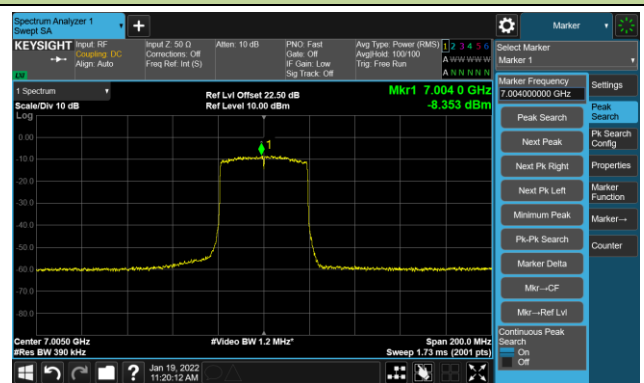

The Reference Level

The Mask Data

802.11ax-HE40 - Ant 1

Channel 187 (6885MHz)

The Reference Level

The Mask Data

Channel 195 (6925MHz)

The Reference Level

The Mask Data

Channel 211 (7005MHz)

The Reference Level

The Mask Data

802.11ax-HE40 - Ant 1

Channel 227 (7085MHz)

The Reference Level

The Mask Data