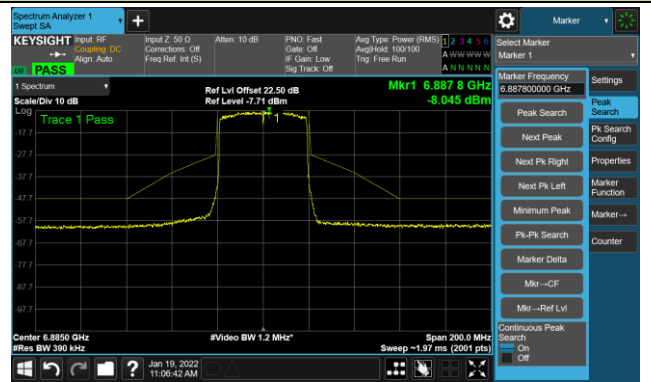

The Reference Level

The Mask Data

802.11ax-HE40 - Ant 1

Channel 187 (6885MHz)

The Reference Level

The Mask Data

Channel 195 (6925MHz)

The Reference Level

The Mask Data

Channel 211 (7005MHz)

The Reference Level

The Mask Data

802.11ax-HE40 - Ant 1

Channel 227 (7085MHz)

The Reference Level

The Mask Data

802.11ax-HE80 - Ant 1

Channel 07 (5985MHz)

The Reference Level

The Mask Data

Channel 55 (6225MHz)

The Reference Level

The Mask Data

Channel 87 (6385MHz)