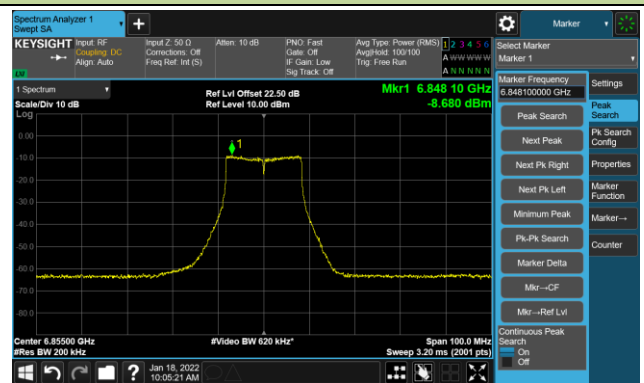

Channel 105 (6475MHz)

The Reference Level

The Mask Data

Channel 113 (6515MHz)

The Reference Level

The Mask Data

802.11a - Ant 2

Channel 117 (6535MHz)

The Reference Level

The Mask Data

Channel 153 (6715MHz)

The Reference Level

The Mask Data

Channel 181 (6855MHz)

The Reference Level

The Mask Data

802.11a - Ant 2

Channel 185 (6875MHz)

The Reference Level

The Mask Data

Channel 189 (6895MHz)

The Reference Level

The Mask Data

Channel 213 (7015MHz)