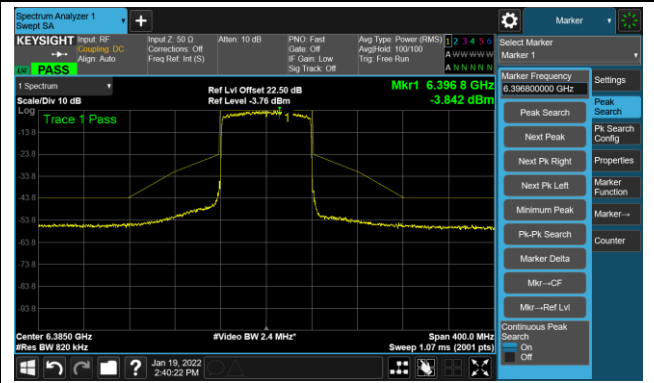

The Mask Data

Channel 211 (7005MHz)

The Reference Level

The Mask Data

802.11ax-HE40 - Ant 1

Channel 227 (7085MHz)

The Reference Level

The Mask Data

802.11ax-HE80 - Ant 1

Channel 07 (5985MHz)

The Reference Level

The Mask Data

Channel 55 (6225MHz)

The Reference Level

The Mask Data

Channel 87 (6385MHz)

The Reference Level

The Mask Data

802.11ax-HE80 - Ant 1

Channel 103 (6465MHz)

The Reference Level

The Mask Data

Channel 119 (6545MHz)

The Reference Level