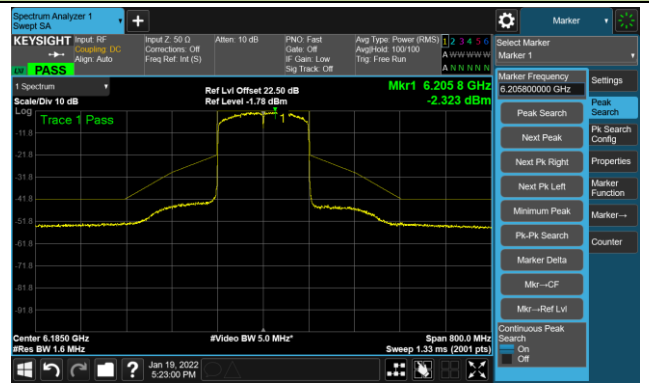

Channel 183 (6865MHz)

The Reference Level

The Mask Data

Channel 199 (6945MHz)

The Reference Level

The Mask Data

802.11ax-HE80 - Ant 1

Channel 215 (7025MHz)

The Reference Level

The Mask Data

802.11ax-HE160 – Ant 1

Channel 15 (6025MHz)

The Reference Level

The Mask Data

Channel 47 (6185MHz)

The Reference Level

The Mask Data

Channel 79 (6345MHz)

The Reference Level

The Mask Data

802.11ax-HE160 - Ant 1

Channel 111 (6505MHz)

The Reference Level

The Mask Data

Channel 143 (6665MHz)

The Reference Level

The Mask Data

Channel 175 (6825MHz)

The Reference Level

The Mask Data

802.11ax-HE160 - Ant 1

Channel 207 (6985MHz)