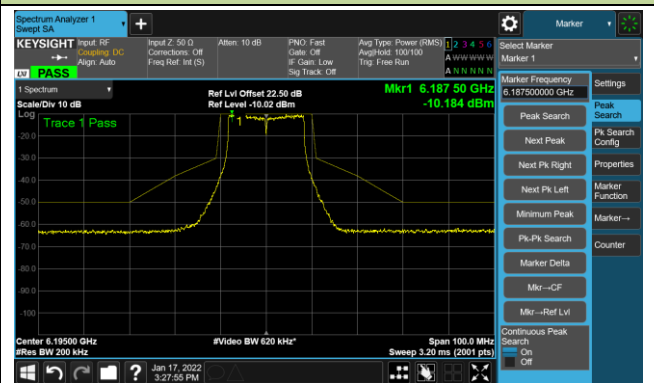

Channel 143 (6665MHz)

The Reference Level

The Mask Data

Channel 175 (6825MHz)

The Reference Level

The Mask Data

802.11ax-HE160 - Ant 1

Channel 207 (6985MHz)

The Reference Level

The Mask Data

802.11a - Ant 2

Channel 01 (5955MHz)

The Reference Level

The Mask Data

Channel 49 (6195MHz)

The Reference Level

The Mask Data

Channel 93 (6415MHz)

The Reference Level

The Mask Data

802.11a - Ant 2

Channel 97 (6435MHz)

The Reference Level

The Mask Data