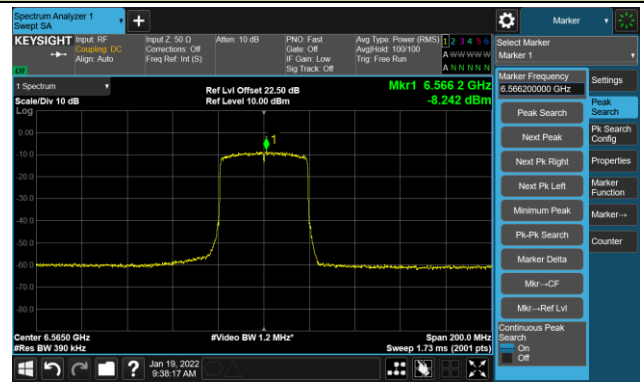

802.11ax-HE40 - Ant 1

Channel 123 (6565MHz)

The Reference Level

The Mask Data

Channel 147 (6685MHz)

The Reference Level

The Mask Data

Channel 179 (6845MHz)

The Reference Level

The Mask Data

802.11ax-HE40 - Ant 1

Channel 187 (6885MHz)

The Reference Level

The Mask Data

Channel 195 (6925MHz)

The Reference Level

The Mask Data

Channel 211 (7005MHz)

The Reference Level

The Mask Data

802.11ax-HE40 - Ant 1

Channel 227 (7085MHz)

The Reference Level

The Mask Data