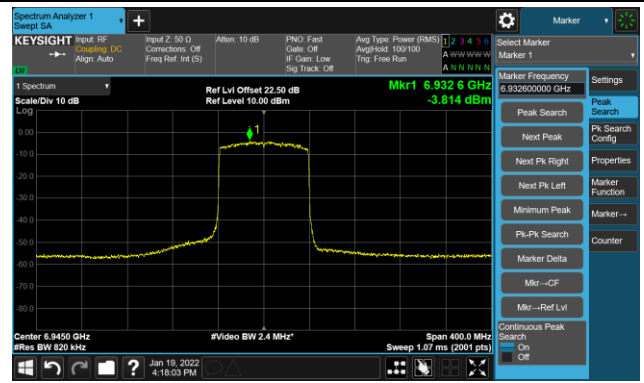

Channel 183 (6865MHz)

The Reference Level

The Mask Data

Channel 199 (6945MHz)

The Reference Level

The Mask Data

802.11ax-HE80 - Ant 1

Channel 215 (7025MHz)

The Reference Level

The Mask Data

802.11ax-HE160 – Ant 1

Channel 15 (6025MHz)

The Reference Level

The Mask Data

Channel 47 (6185MHz)

The Reference Level