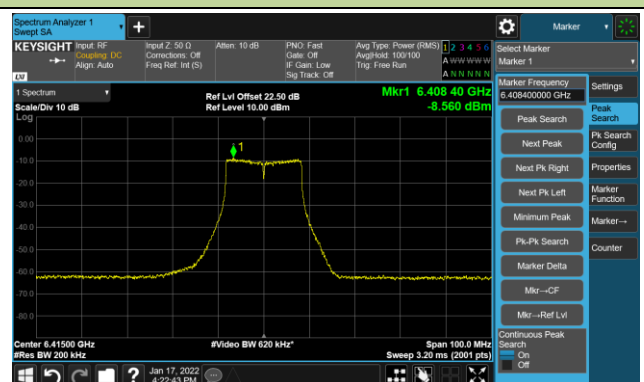

Channel 143 (6665MHz)

The Reference Level

The Mask Data

Channel 175 (6825MHz)

The Reference Level

The Mask Data

802.11ax-HE160 - Ant 1

Channel 207 (6985MHz)

The Reference Level

The Mask Data

802.11a - Ant 2

Channel 01 (5955MHz)

The Reference Level

The Mask Data

Channel 49 (6195MHz)

The Reference Level

The Mask Data

Channel 93 (6415MHz)

The Reference Level

The Mask Data

802.11a - Ant 2

Channel 97 (6435MHz)

The Reference Level

The Mask Data