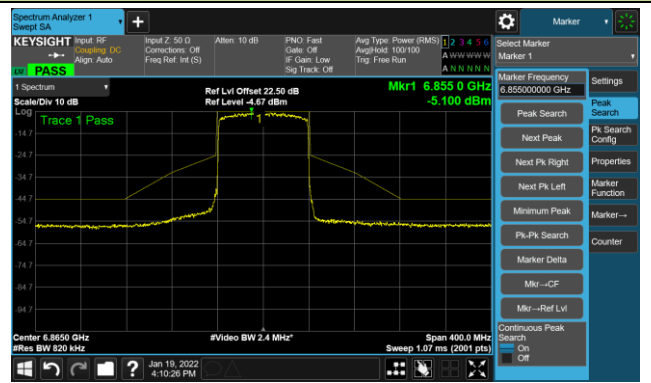

The Reference Level

The Mask Data

802.11ax-HE80 - Ant 1

Channel 103 (6465MHz)

The Reference Level

The Mask Data

Channel 119 (6545MHz)

The Reference Level

The Mask Data

Channel 135 (6625MHz)

The Reference Level

The Mask Data

802.11ax-HE80 – Ant 1

Channel 151 (6705MHz)

The Reference Level

The Mask Data

Channel 183 (6865MHz)

The Reference Level

The Mask Data

Channel 199 (6945MHz)

The Reference Level

The Mask Data

802.11ax-HE80 - Ant 1

Channel 215 (7025MHz)

The Reference Level

The Mask Data

802.11ax-HE160 – Ant 1

Channel 15 (6025MHz)

The Reference Level

The Mask Data

Channel 47 (6185MHz)

The Reference Level