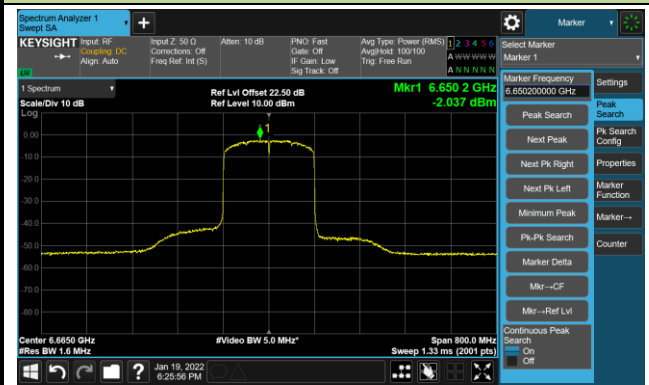

The Reference Level

The Mask Data

802.11ax-HE160 – Ant 1

Channel 15 (6025MHz)

The Reference Level

The Mask Data

Channel 47 (6185MHz)

The Reference Level

The Mask Data

Channel 79 (6345MHz)

The Reference Level

The Mask Data

802.11ax-HE160 - Ant 1

Channel 111 (6505MHz)

The Reference Level

The Mask Data

Channel 143 (6665MHz)

The Reference Level

The Mask Data

Channel 175 (6825MHz)

The Reference Level

The Mask Data

802.11ax-HE160 - Ant 1

Channel 207 (6985MHz)