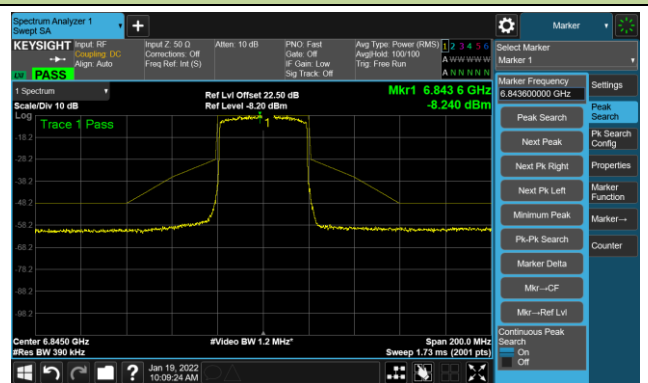

802.11ax-HE40 - Ant 1

Channel 123 (6565MHz)

The Reference Level

The Mask Data

Channel 147 (6685MHz)

The Reference Level

The Mask Data

Channel 179 (6845MHz)

The Reference Level

The Mask Data

802.11ax-HE40 - Ant 1

Channel 187 (6885MHz)

The Reference Level

The Mask Data

Channel 195 (6925MHz)

The Reference Level

The Mask Data

Channel 211 (7005MHz)

The Reference Level

The Mask Data

802.11ax-HE40 - Ant 1

Channel 227 (7085MHz)

The Reference Level

The Mask Data