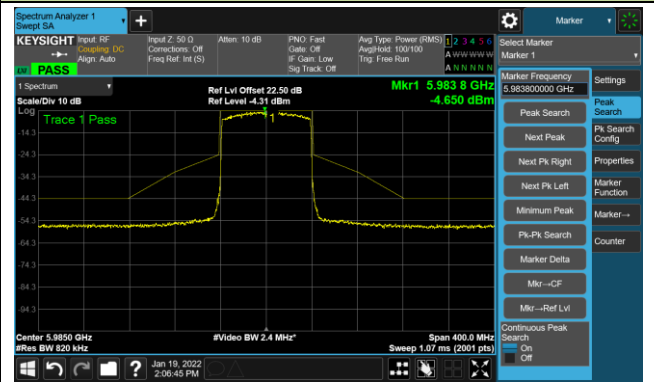

The Reference Level

The Mask Data

802.11ax-HE40 - Ant 1

Channel 187 (6885MHz)

The Reference Level

The Mask Data

Channel 195 (6925MHz)

The Reference Level

The Mask Data

Channel 211 (7005MHz)

The Reference Level

The Mask Data

802.11ax-HE40 - Ant 1

Channel 227 (7085MHz)

The Reference Level

The Mask Data

802.11ax-HE80 - Ant 1

Channel 07 (5985MHz)

The Reference Level

The Mask Data

Channel 55 (6225MHz)

The Reference Level

The Mask Data

Channel 87 (6385MHz)

The Reference Level

The Mask Data

802.11ax-HE80 - Ant 1

Channel 103 (6465MHz)

The Reference Level

The Mask Data

Channel 119 (6545MHz)

The Reference Level