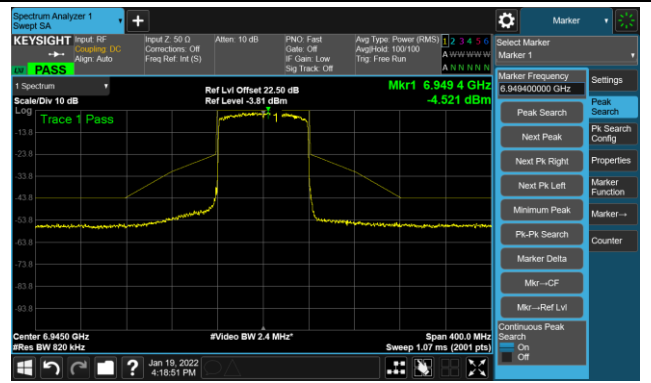

The Mask Data

Channel 135 (6625MHz)

The Reference Level

The Mask Data

802.11ax-HE80 – Ant 1

Channel 151 (6705MHz)

The Reference Level

The Mask Data

Channel 183 (6865MHz)

The Reference Level

The Mask Data

Channel 199 (6945MHz)

The Reference Level

The Mask Data

802.11ax-HE80 - Ant 1

Channel 215 (7025MHz)

The Reference Level

The Mask Data

802.11ax-HE160 – Ant 1

Channel 15 (6025MHz)

The Reference Level

The Mask Data

Channel 47 (6185MHz)

The Reference Level

The Mask Data

Channel 79 (6345MHz)

The Reference Level

The Mask Data

802.11ax-HE160 - Ant 1

Channel 111 (6505MHz)

The Reference Level

The Mask Data