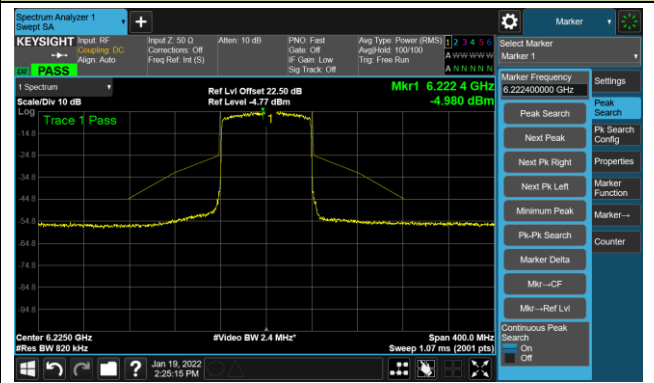

The Mask Data

Channel 211 (7005MHz)

The Reference Level

The Mask Data

802.11ax-HE40 - Ant 1

Channel 227 (7085MHz)

The Reference Level

The Mask Data

802.11ax-HE80 - Ant 1

Channel 07 (5985MHz)

The Reference Level

The Mask Data

Channel 55 (6225MHz)

The Reference Level

The Mask Data

Channel 87 (6385MHz)

The Reference Level

The Mask Data

802.11ax-HE80 - Ant 1

Channel 103 (6465MHz)

The Reference Level

The Mask Data

Channel 119 (6545MHz)

The Reference Level

The Mask Data

Channel 135 (6625MHz)

The Reference Level

The Mask Data

802.11ax-HE80 – Ant 1

Channel 151 (6705MHz)

The Reference Level

The Mask Data