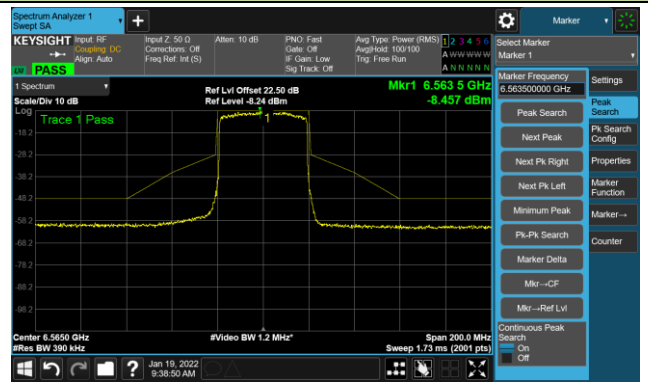

802.11ax-HE40 - Ant 1

Channel 123 (6565MHz)

The Reference Level

The Mask Data

Channel 147 (6685MHz)

The Reference Level

The Mask Data

Channel 179 (6845MHz)

The Reference Level

The Mask Data

802.11ax-HE40 - Ant 1

Channel 187 (6885MHz)

The Reference Level

The Mask Data

Channel 195 (6925MHz)

The Reference Level

The Mask Data

Channel 211 (7005MHz)

The Reference Level

The Mask Data

802.11ax-HE40 - Ant 1

Channel 227 (7085MHz)

The Reference Level

The Mask Data