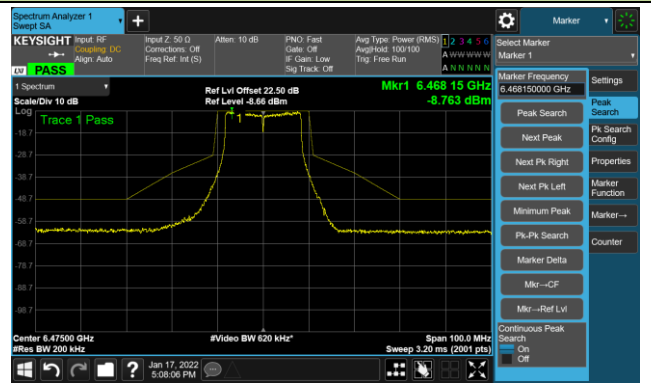

The Reference Level

The Mask Data

802.11a - Ant 2

Channel 01 (5955MHz)

The Reference Level

The Mask Data

Channel 49 (6195MHz)

The Reference Level

The Mask Data

Channel 93 (6415MHz)

The Reference Level

The Mask Data

802.11a - Ant 2

Channel 97 (6435MHz)

The Reference Level

The Mask Data

Channel 105 (6475MHz)

The Reference Level

The Mask Data

Channel 113 (6515MHz)

The Reference Level

The Mask Data

802.11a - Ant 2

Channel 117 (6535MHz)

The Reference Level

The Mask Data

Channel 153 (6715MHz)

The Reference Level

The Mask Data

Channel 181 (6855MHz)

The Reference Level

The Mask Data