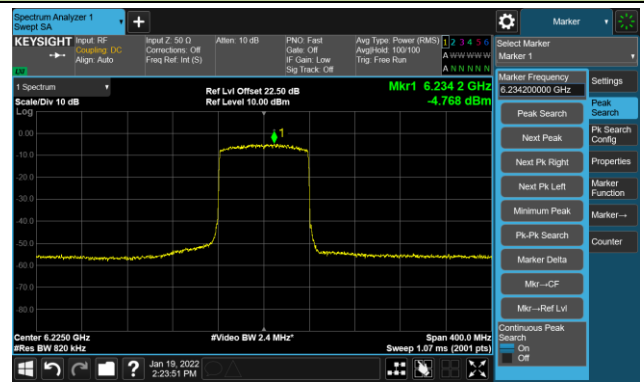

The Mask Data

Channel 211 (7005MHz)

The Reference Level

The Mask Data

802.11ax-HE40 - Ant 1

Channel 227 (7085MHz)

The Reference Level

The Mask Data

802.11ax-HE80 - Ant 1

Channel 07 (5985MHz)

The Reference Level

The Mask Data

Channel 55 (6225MHz)

The Reference Level

The Mask Data

Channel 87 (6385MHz)

The Reference Level

The Mask Data

802.11ax-HE80 - Ant 1

Channel 103 (6465MHz)

The Reference Level

The Mask Data

Channel 119 (6545MHz)

The Reference Level