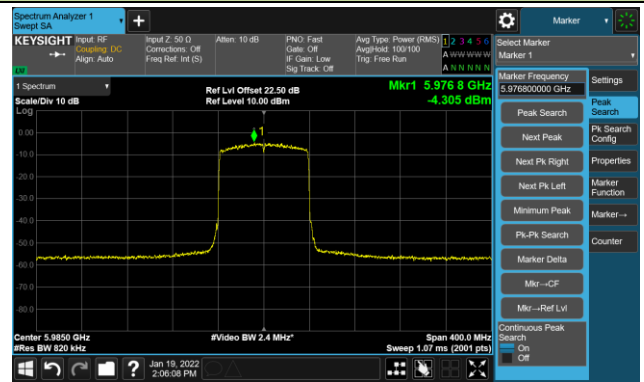

The Reference Level

The Mask Data

802.11ax-HE40 - Ant 1

Channel 187 (6885MHz)

The Reference Level

The Mask Data

Channel 195 (6925MHz)

The Reference Level

The Mask Data

Channel 211 (7005MHz)

The Reference Level

The Mask Data

802.11ax-HE40 - Ant 1

Channel 227 (7085MHz)

The Reference Level

The Mask Data

802.11ax-HE80 - Ant 1

Channel 07 (5985MHz)

The Reference Level

The Mask Data

Channel 55 (6225MHz)

The Reference Level

The Mask Data

Channel 87 (6385MHz)

The Reference Level

The Mask Data

802.11ax-HE80 - Ant 1

Channel 103 (6465MHz)

The Reference Level

The Mask Data

Channel 119 (6545MHz)

The Reference Level