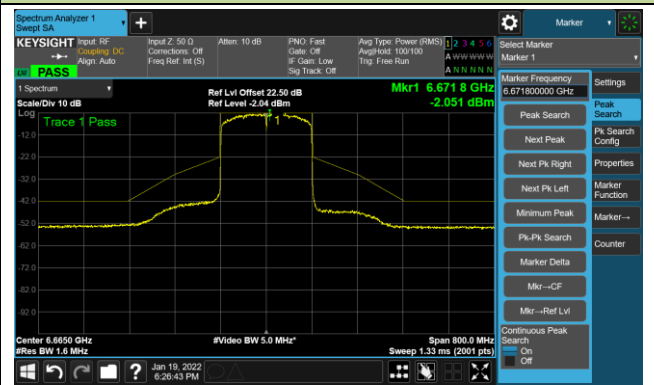

The Reference Level

The Mask Data

802.11ax-HE160 – Ant 1

Channel 15 (6025MHz)

The Reference Level

The Mask Data

Channel 47 (6185MHz)

The Reference Level

The Mask Data

Channel 79 (6345MHz)

The Reference Level

The Mask Data

802.11ax-HE160 - Ant 1

Channel 111 (6505MHz)

The Reference Level

The Mask Data

Channel 143 (6665MHz)

The Reference Level

The Mask Data

Channel 175 (6825MHz)

The Reference Level

The Mask Data

802.11ax-HE160 - Ant 1

Channel 207 (6985MHz)

The Reference Level

The Mask Data

802.11a - Ant 2

Channel 01 (5955MHz)

The Reference Level

The Mask Data

Channel 49 (6195MHz)

The Reference Level