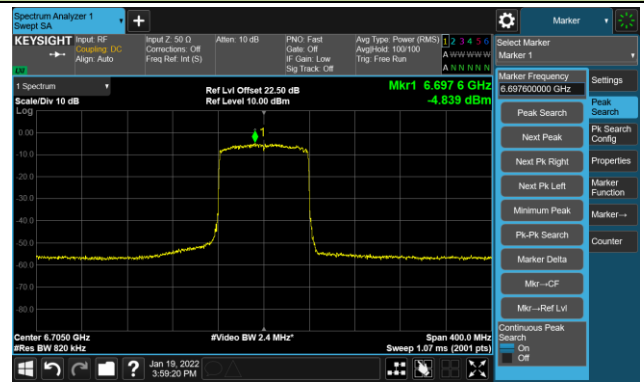

The Reference Level

The Mask Data

802.11ax-HE80 - Ant 1

Channel 103 (6465MHz)

The Reference Level

The Mask Data

Channel 119 (6545MHz)

The Reference Level

The Mask Data

Channel 135 (6625MHz)

The Reference Level

The Mask Data

802.11ax-HE80 – Ant 1

Channel 151 (6705MHz)

The Reference Level

The Mask Data

Channel 183 (6865MHz)

The Reference Level

The Mask Data

Channel 199 (6945MHz)

The Reference Level

The Mask Data

802.11ax-HE80 - Ant 1

Channel 215 (7025MHz)

The Reference Level

The Mask Data

802.11ax-HE160 – Ant 1

Channel 15 (6025MHz)

The Reference Level

The Mask Data

Channel 47 (6185MHz)

The Reference Level