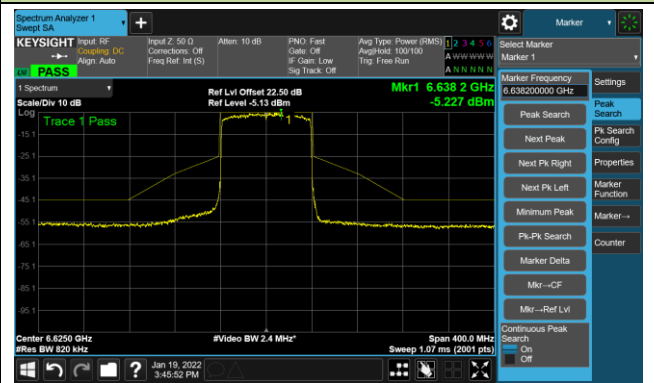

The Reference Level

The Mask Data

802.11ax-HE80 - Ant 1

Channel 103 (6465MHz)

The Reference Level

The Mask Data

Channel 119 (6545MHz)

The Reference Level

The Mask Data

Channel 135 (6625MHz)

The Reference Level

The Mask Data

802.11ax-HE80 – Ant 1

Channel 151 (6705MHz)

The Reference Level

The Mask Data

Channel 183 (6865MHz)

The Reference Level

The Mask Data

Channel 199 (6945MHz)

The Reference Level

The Mask Data

802.11ax-HE80 - Ant 1

Channel 215 (7025MHz)

The Reference Level

The Mask Data

802.11ax-HE160 – Ant 1

Channel 15 (6025MHz)

The Reference Level

The Mask Data

Channel 47 (6185MHz)

The Reference Level