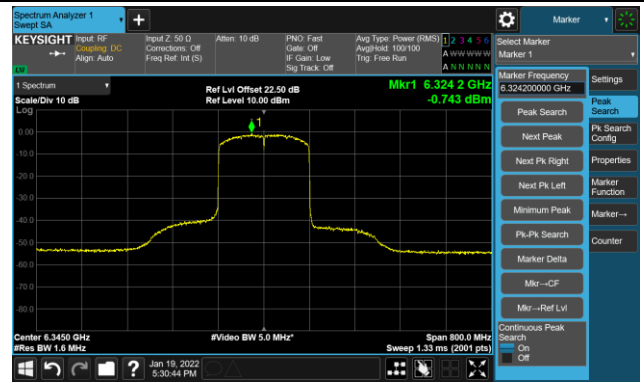

Channel 183 (6865MHz)

The Reference Level

The Mask Data

Channel 199 (6945MHz)

The Reference Level

The Mask Data

802.11ax-HE80 - Ant 1

Channel 215 (7025MHz)

The Reference Level

The Mask Data

802.11ax-HE160 – Ant 1

Channel 15 (6025MHz)

The Reference Level

The Mask Data

Channel 47 (6185MHz)

The Reference Level

The Mask Data

Channel 79 (6345MHz)

The Reference Level

The Mask Data

802.11ax-HE160 - Ant 1

Channel 111 (6505MHz)

The Reference Level

The Mask Data