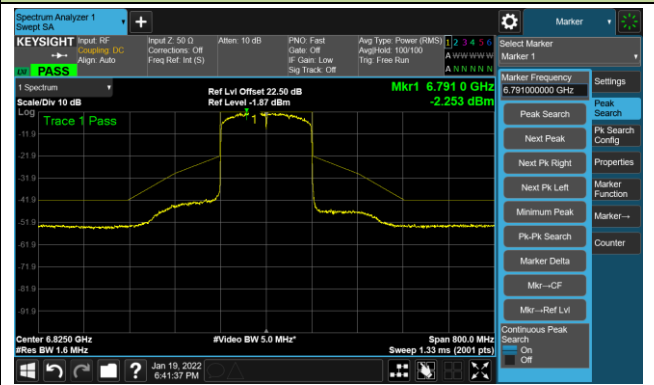

The Mask Data

Channel 79 (6345MHz)

The Reference Level

The Mask Data

802.11ax-HE160 - Ant 1

Channel 111 (6505MHz)

The Reference Level

The Mask Data

Channel 143 (6665MHz)

The Reference Level

The Mask Data

Channel 175 (6825MHz)

The Reference Level

The Mask Data

802.11ax-HE160 - Ant 1

Channel 207 (6985MHz)

The Reference Level

The Mask Data

802.11a - Ant 2

Channel 01 (5955MHz)

The Reference Level

The Mask Data

Channel 49 (6195MHz)

The Reference Level

The Mask Data

Channel 93 (6415MHz)

The Reference Level

The Mask Data

802.11a - Ant 2

Channel 97 (6435MHz)

The Reference Level

The Mask Data