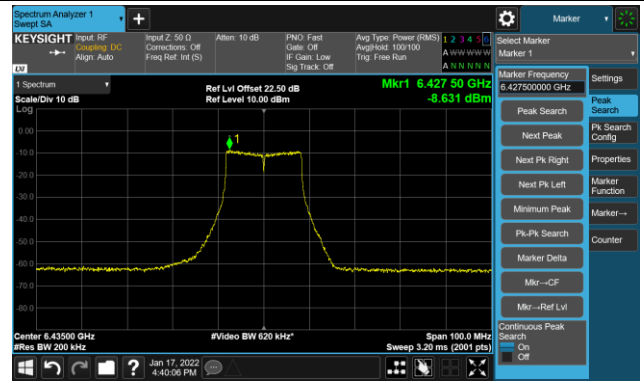

The Reference Level

The Mask Data

802.11a - Ant 2

Channel 01 (5955MHz)

The Reference Level

The Mask Data

Channel 49 (6195MHz)

The Reference Level

The Mask Data

Channel 93 (6415MHz)

The Reference Level

The Mask Data

802.11a - Ant 2

Channel 97 (6435MHz)

The Reference Level

The Mask Data

Channel 105 (6475MHz)

The Reference Level

The Mask Data

Channel 113 (6515MHz)

The Reference Level

The Mask Data

802.11a - Ant 2

Channel 117 (6535MHz)