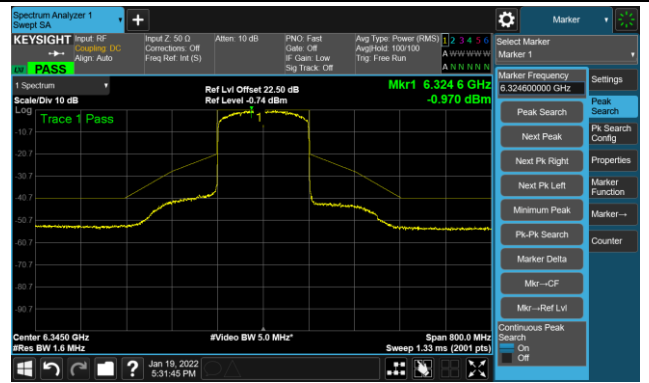

The Reference Level

The Mask Data

802.11ax-HE160 – Ant 1

Channel 15 (6025MHz)

The Reference Level

The Mask Data

Channel 47 (6185MHz)

The Reference Level

The Mask Data

Channel 79 (6345MHz)

The Reference Level

The Mask Data

802.11ax-HE160 - Ant 1

Channel 111 (6505MHz)

The Reference Level

The Mask Data

Channel 143 (6665MHz)

The Reference Level

The Mask Data

Channel 175 (6825MHz)

The Reference Level

The Mask Data

802.11ax-HE160 - Ant 1

Channel 207 (6985MHz)

The Reference Level

The Mask Data

802.11a - Ant 2

Channel 01 (5955MHz)

The Reference Level

The Mask Data

Channel 49 (6195MHz)

The Reference Level