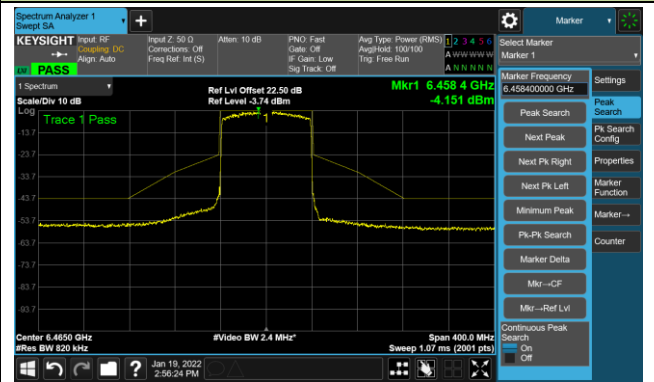

802.11ax-HE80 - Ant 1

Channel 07 (5985MHz)

The Reference Level

The Mask Data

Channel 55 (6225MHz)

The Reference Level

The Mask Data

Channel 87 (6385MHz)

The Reference Level

The Mask Data

802.11ax-HE80 - Ant 1

Channel 103 (6465MHz)

The Reference Level

The Mask Data

Channel 119 (6545MHz)

The Reference Level

The Mask Data

Channel 135 (6625MHz)

The Reference Level

The Mask Data

802.11ax-HE80 – Ant 1

Channel 151 (6705MHz)

The Reference Level

The Mask Data

Channel 183 (6865MHz)

The Reference Level

The Mask Data

Channel 199 (6945MHz)

The Reference Level

The Mask Data

802.11ax-HE80 - Ant 1

Channel 215 (7025MHz)