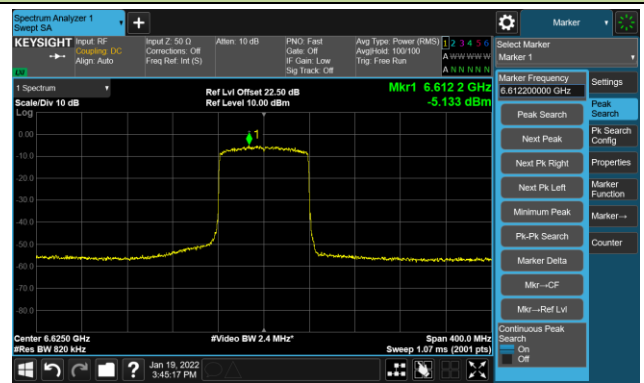

802.11ax-HE80 - Ant 1

Channel 07 (5985MHz)

The Reference Level

The Mask Data

Channel 55 (6225MHz)

The Reference Level

The Mask Data

Channel 87 (6385MHz)

The Reference Level

The Mask Data

802.11ax-HE80 - Ant 1

Channel 103 (6465MHz)

The Reference Level

The Mask Data

Channel 119 (6545MHz)

The Reference Level

The Mask Data

Channel 135 (6625MHz)

The Reference Level

The Mask Data

802.11ax-HE80 – Ant 1

Channel 151 (6705MHz)

The Reference Level

The Mask Data

Channel 183 (6865MHz)

The Reference Level

The Mask Data

Channel 199 (6945MHz)

The Reference Level

The Mask Data

802.11ax-HE80 - Ant 1

Channel 215 (7025MHz)