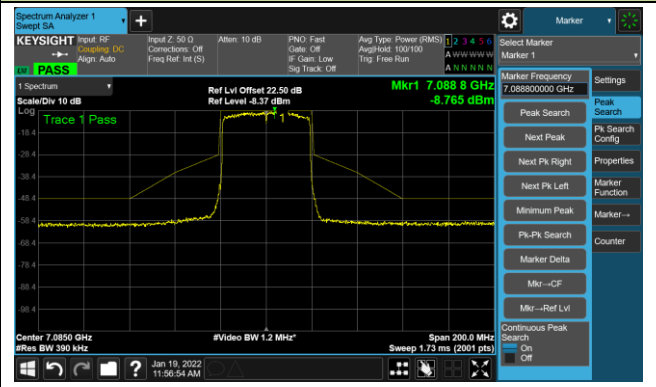

The Reference Level

The Mask Data

802.11ax-HE40 - Ant 1

Channel 187 (6885MHz)

The Reference Level

The Mask Data

Channel 195 (6925MHz)

The Reference Level

The Mask Data

Channel 211 (7005MHz)

The Reference Level

The Mask Data

802.11ax-HE40 - Ant 1

Channel 227 (7085MHz)

The Reference Level

The Mask Data

802.11ax-HE80 - Ant 1

Channel 07 (5985MHz)

The Reference Level

The Mask Data

Channel 55 (6225MHz)

The Reference Level

The Mask Data

Channel 87 (6385MHz)

The Reference Level

The Mask Data

802.11ax-HE80 - Ant 1

Channel 103 (6465MHz)

The Reference Level

The Mask Data

Channel 119 (6545MHz)

The Reference Level