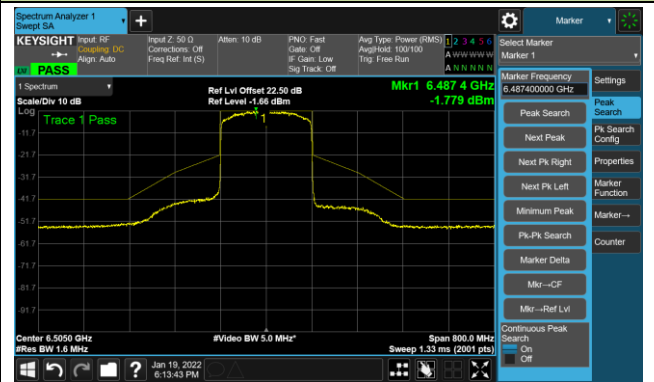

The Reference Level

The Mask Data

802.11ax-HE160 – Ant 1

Channel 15 (6025MHz)

The Reference Level

The Mask Data

Channel 47 (6185MHz)

The Reference Level

The Mask Data

Channel 79 (6345MHz)

The Reference Level

The Mask Data

802.11ax-HE160 - Ant 1

Channel 111 (6505MHz)

The Reference Level

The Mask Data

Channel 143 (6665MHz)

The Reference Level

The Mask Data

Channel 175 (6825MHz)

The Reference Level

The Mask Data

802.11ax-HE160 - Ant 1

Channel 207 (6985MHz)

The Reference Level

The Mask Data

802.11a - Ant 2

Channel 01 (5955MHz)

The Reference Level

The Mask Data

Channel 49 (6195MHz)

The Reference Level