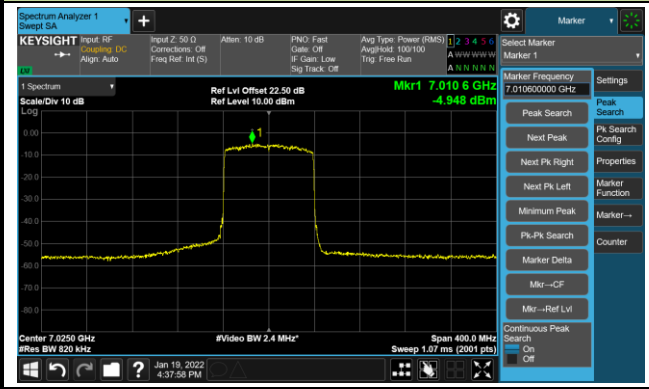

Channel 183 (6865MHz)

The Reference Level

The Mask Data

Channel 199 (6945MHz)

The Reference Level

The Mask Data

802.11ax-HE80 - Ant 1

Channel 215 (7025MHz)

The Reference Level

The Mask Data

802.11ax-HE160 – Ant 1

Channel 15 (6025MHz)

The Reference Level

The Mask Data

Channel 47 (6185MHz)

The Reference Level