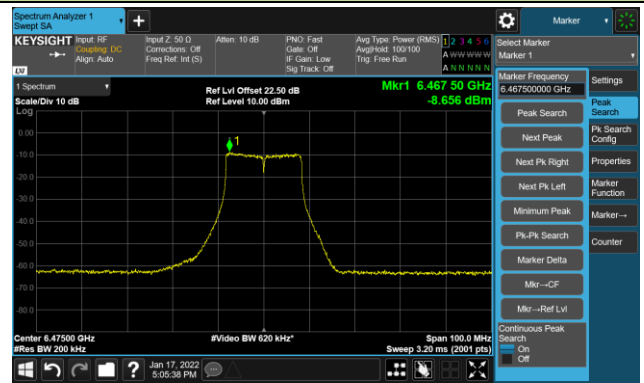

The Reference Level

The Mask Data

802.11a - Ant 2

Channel 01 (5955MHz)

The Reference Level

The Mask Data

Channel 49 (6195MHz)

The Reference Level

The Mask Data

Channel 93 (6415MHz)

The Reference Level

The Mask Data

802.11a - Ant 2

Channel 97 (6435MHz)

The Reference Level

The Mask Data

Channel 105 (6475MHz)

The Reference Level

The Mask Data

Channel 113 (6515MHz)

The Reference Level

The Mask Data

802.11a - Ant 2

Channel 117 (6535MHz)