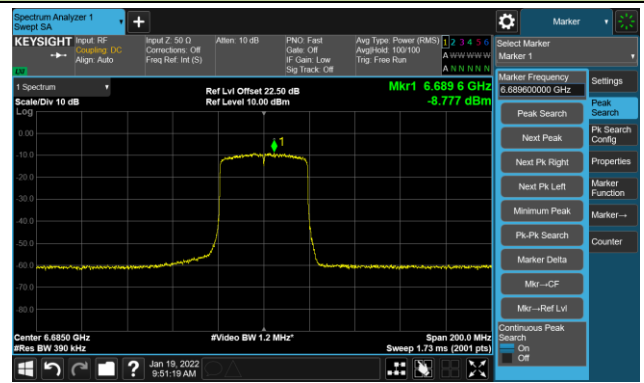

802.11ax-HE40 - Ant 1

Channel 123 (6565MHz)

The Reference Level

The Mask Data

Channel 147 (6685MHz)

The Reference Level

The Mask Data

Channel 179 (6845MHz)

The Reference Level

The Mask Data

802.11ax-HE40 - Ant 1

Channel 187 (6885MHz)

The Reference Level

The Mask Data

Channel 195 (6925MHz)

The Reference Level

The Mask Data

Channel 211 (7005MHz)

The Reference Level

The Mask Data

802.11ax-HE40 - Ant 1

Channel 227 (7085MHz)

The Reference Level

The Mask Data