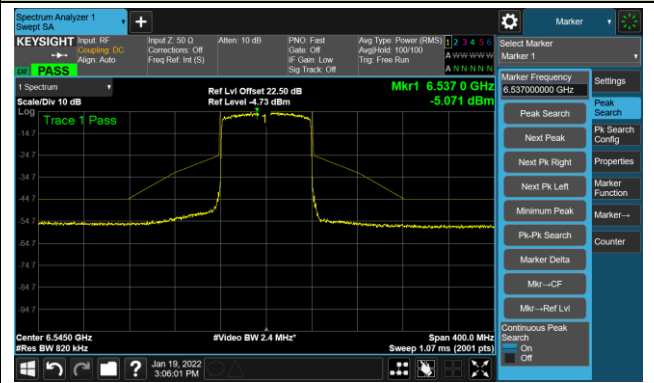

802.11ax-HE80 - Ant 1

Channel 07 (5985MHz)

The Reference Level

The Mask Data

Channel 55 (6225MHz)

The Reference Level

The Mask Data

Channel 87 (6385MHz)

The Reference Level

The Mask Data

802.11ax-HE80 - Ant 1

Channel 103 (6465MHz)

The Reference Level

The Mask Data

Channel 119 (6545MHz)

The Reference Level

The Mask Data

Channel 135 (6625MHz)

The Reference Level

The Mask Data

802.11ax-HE80 – Ant 1

Channel 151 (6705MHz)

The Reference Level

The Mask Data

Channel 183 (6865MHz)

The Reference Level

The Mask Data

Channel 199 (6945MHz)

The Reference Level

The Mask Data

802.11ax-HE80 - Ant 1

Channel 215 (7025MHz)