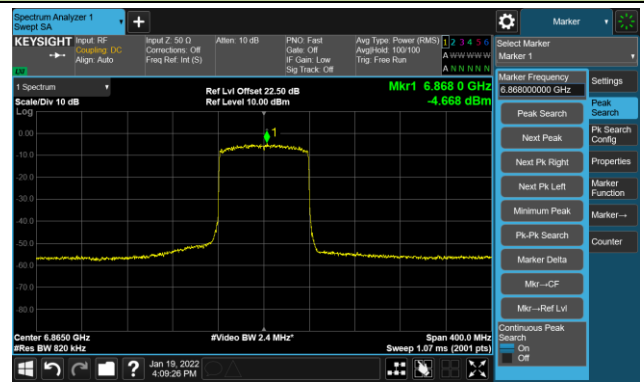

The Reference Level

The Mask Data

802.11ax-HE80 - Ant 1

Channel 103 (6465MHz)

The Reference Level

The Mask Data

Channel 119 (6545MHz)

The Reference Level

The Mask Data

Channel 135 (6625MHz)

The Reference Level

The Mask Data

802.11ax-HE80 – Ant 1

Channel 151 (6705MHz)

The Reference Level

The Mask Data

Channel 183 (6865MHz)

The Reference Level

The Mask Data

Channel 199 (6945MHz)

The Reference Level

The Mask Data

802.11ax-HE80 - Ant 1

Channel 215 (7025MHz)

The Reference Level

The Mask Data

802.11ax-HE160 – Ant 1

Channel 15 (6025MHz)

The Reference Level

The Mask Data

Channel 47 (6185MHz)

The Reference Level