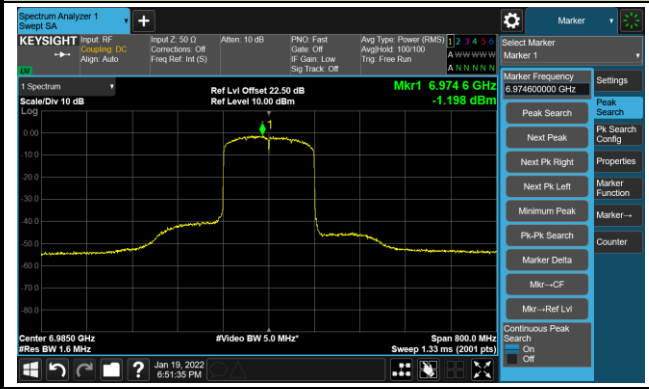

The Mask Data

Channel 79 (6345MHz)

The Reference Level

The Mask Data

802.11ax-HE160 - Ant 1

Channel 111 (6505MHz)

The Reference Level

The Mask Data

Channel 143 (6665MHz)

The Reference Level

The Mask Data

Channel 175 (6825MHz)

The Reference Level

The Mask Data

802.11ax-HE160 - Ant 1

Channel 207 (6985MHz)

The Reference Level

The Mask Data

802.11a - Ant 2

Channel 01 (5955MHz)

The Reference Level

The Mask Data

Channel 49 (6195MHz)

The Reference Level