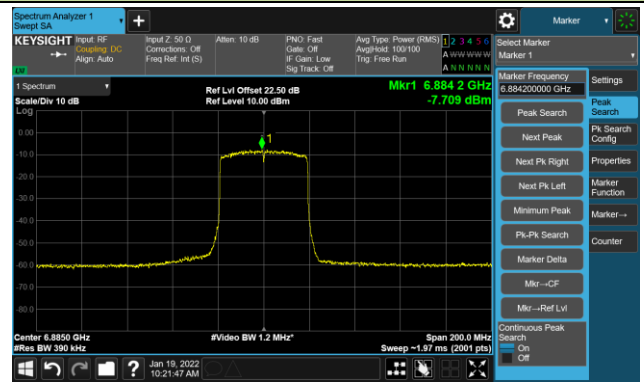

The Reference Level

The Mask Data

802.11ax-HE40 - Ant 1

Channel 187 (6885MHz)

The Reference Level

The Mask Data

Channel 195 (6925MHz)

The Reference Level

The Mask Data

Channel 211 (7005MHz)

The Reference Level

The Mask Data

802.11ax-HE40 - Ant 1

Channel 227 (7085MHz)

The Reference Level

The Mask Data