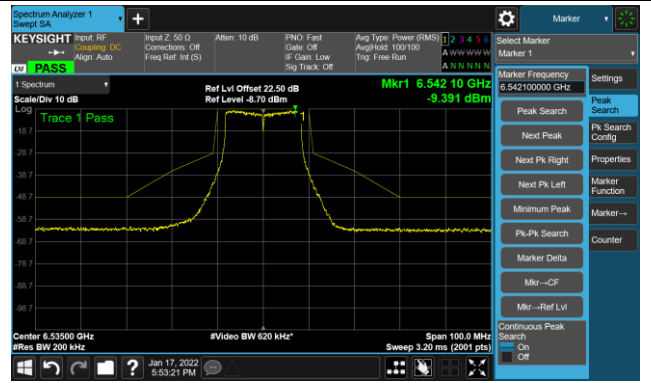

The Mask Data

Channel 93 (6415MHz)

The Reference Level

The Mask Data

802.11a - Ant 2

Channel 97 (6435MHz)

The Reference Level

The Mask Data

Channel 105 (6475MHz)

The Reference Level

The Mask Data

Channel 113 (6515MHz)

The Reference Level

The Mask Data

802.11a - Ant 2

Channel 117 (6535MHz)

The Reference Level

The Mask Data

Channel 153 (6715MHz)

The Reference Level

The Mask Data

Channel 181 (6855MHz)

The Reference Level

The Mask Data