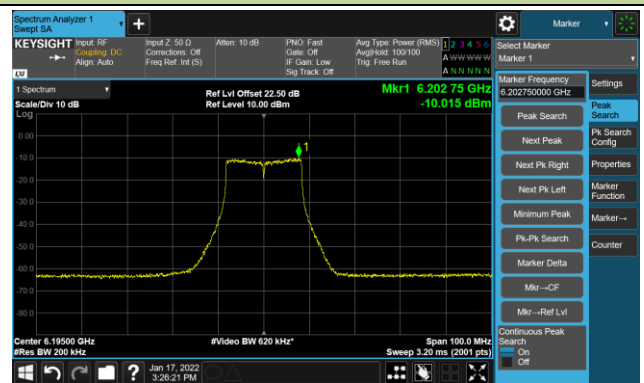

The Reference Level

The Mask Data

802.11a - Ant 2

Channel 01 (5955MHz)

The Reference Level

The Mask Data

Channel 49 (6195MHz)

The Reference Level

The Mask Data

Channel 93 (6415MHz)

The Reference Level

The Mask Data

802.11a - Ant 2

Channel 97 (6435MHz)

The Reference Level

The Mask Data