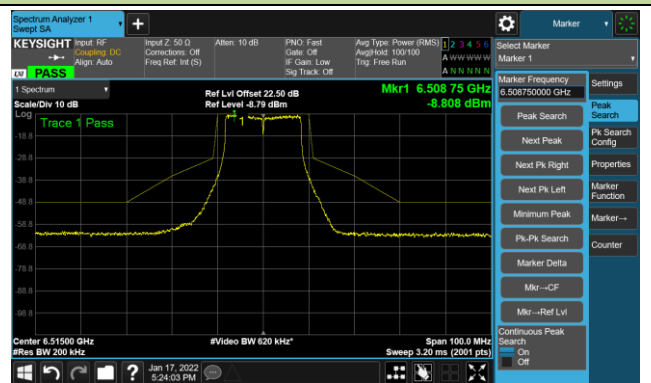

The Mask Data

Channel 93 (6415MHz)

The Reference Level

The Mask Data

802.11a - Ant 2

Channel 97 (6435MHz)

The Reference Level

The Mask Data

Channel 105 (6475MHz)

The Reference Level

The Mask Data

Channel 113 (6515MHz)

The Reference Level

The Mask Data

802.11a - Ant 2

Channel 117 (6535MHz)

The Reference Level

The Mask Data

Channel 153 (6715MHz)

The Reference Level

The Mask Data

Channel 181 (6855MHz)

The Reference Level

The Mask Data