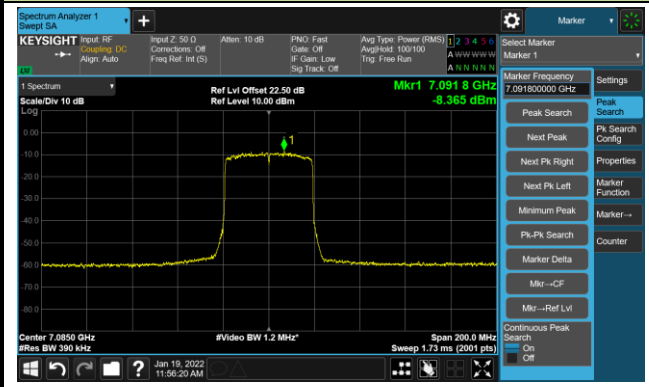

The Mask Data

Channel 211 (7005MHz)

The Reference Level

The Mask Data

802.11ax-HE40 - Ant 1

Channel 227 (7085MHz)

The Reference Level

The Mask Data

802.11ax-HE80 - Ant 1

Channel 07 (5985MHz)

The Reference Level

The Mask Data

Channel 55 (6225MHz)

The Reference Level

The Mask Data

Channel 87 (6385MHz)