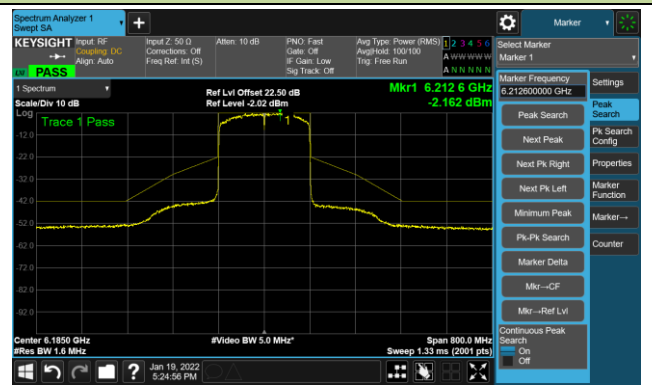

802.11ax-HE160 - Ant 0

Channel 15 (6025MHz)

The Reference Level

The Mask Data

Channel 47 (6185MHz)

The Reference Level

The Mask Data

Channel 79 (6345MHz)

The Reference Level

The Mask Data

802.11ax-HE160 - Ant 0

Channel 111 (6505MHz)

The Reference Level

The Mask Data

Channel 143 (6665MHz)

The Reference Level

The Mask Data

Channel 175 (6825MHz)

The Reference Level

The Mask Data

802.11ax-HE160 - Ant 0

Channel 207 (6985MHz)

The Reference Level

The Mask Data