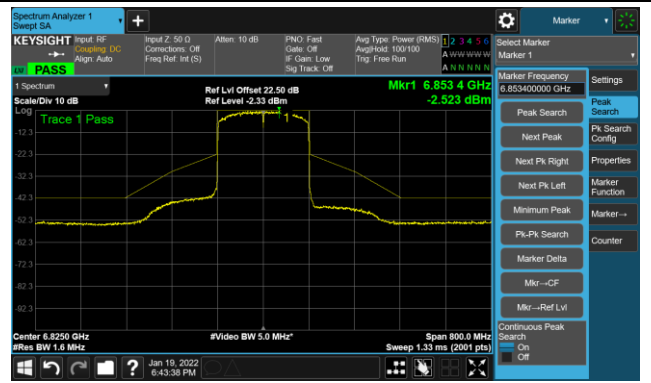

The Reference Level

The Mask Data

802.11ax-HE160 - Ant 0

Channel 111 (6505MHz)

The Reference Level

The Mask Data

Channel 143 (6665MHz)

The Reference Level

The Mask Data

Channel 175 (6825MHz)

The Reference Level

The Mask Data

802.11ax-HE160 - Ant 0

Channel 207 (6985MHz)

The Reference Level

The Mask Data

802.11a - Ant 1

Channel 01 (5955MHz)

The Reference Level

The Mask Data

Channel 49 (6195MHz)

The Reference Level

The Mask Data

Channel 93 (6415MHz)

The Reference Level

The Mask Data

802.11a - Ant 1

Channel 97 (6435MHz)

The Reference Level

The Mask Data

Channel 105 (6475MHz)

The Reference Level