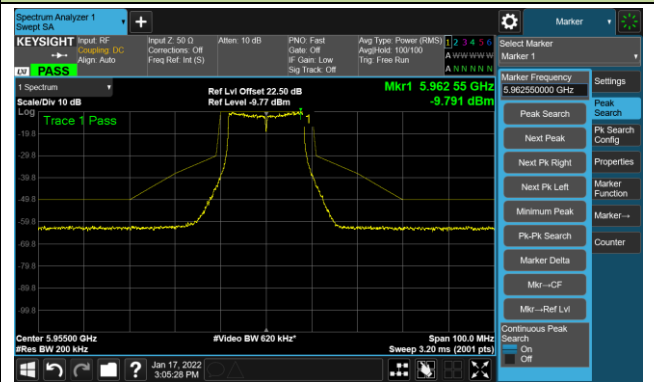

The Reference Level

The Mask Data

802.11ax-HE160 - Ant 0

Channel 111 (6505MHz)

The Reference Level

The Mask Data

Channel 143 (6665MHz)

The Reference Level

The Mask Data

Channel 175 (6825MHz)

The Reference Level

The Mask Data

802.11ax-HE160 - Ant 0

Channel 207 (6985MHz)

The Reference Level

The Mask Data

802.11a - Ant 1

Channel 01 (5955MHz)

The Reference Level

The Mask Data

Channel 49 (6195MHz)

The Reference Level

The Mask Data

Channel 93 (6415MHz)

The Reference Level

The Mask Data

802.11a - Ant 1

Channel 97 (6435MHz)

The Reference Level

The Mask Data

Channel 105 (6475MHz)

The Reference Level