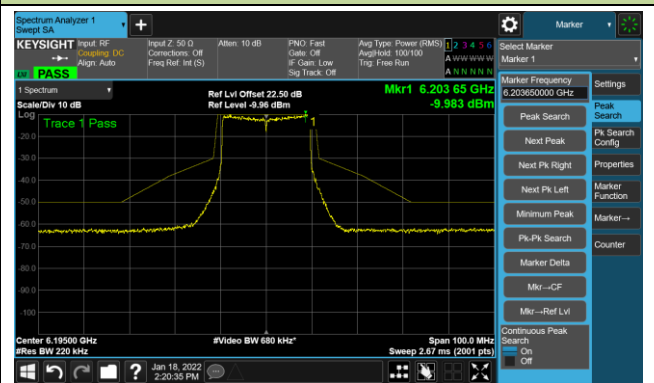

The Reference Level

The Mask Data

Channel 189 (6895MHz)

The Reference Level

The Mask Data

Channel 213 (7015MHz)

The Reference Level

The Mask Data

802.11a - Ant 1

Channel 229 (7095MHz)

The Reference Level

The Mask Data

802.11ax-HE20 - Ant 1

Channel 01 (5955MHz)

The Reference Level

The Mask Data

Channel 49 (6195MHz)

The Reference Level

The Mask Data

Channel 93 (6415MHz)

The Reference Level

The Mask Data

802.11ax-HE20 - Ant 1

Channel 97 (6435MHz)

The Reference Level

The Mask Data

Channel 105 (6475MHz)

The Reference Level

The Mask Data

Channel 113 (6515MHz)

The Reference Level

The Mask Data