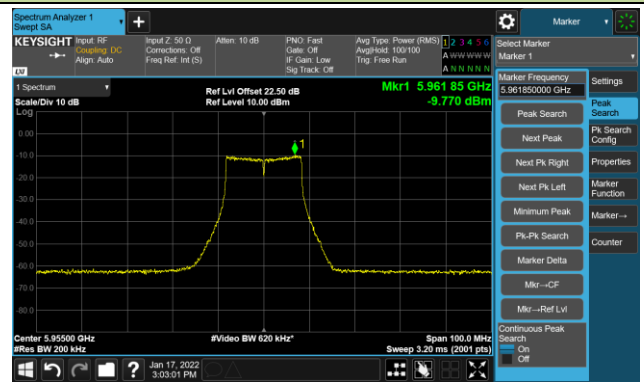

The Reference Level

The Mask Data

802.11ax-HE160 - Ant 0

Channel 111 (6505MHz)

The Reference Level

The Mask Data

Channel 143 (6665MHz)

The Reference Level

The Mask Data

Channel 175 (6825MHz)

The Reference Level

The Mask Data

802.11ax-HE160 - Ant 0

Channel 207 (6985MHz)

The Reference Level

The Mask Data

802.11a - Ant 1

Channel 01 (5955MHz)

The Reference Level

The Mask Data

Channel 49 (6195MHz)

The Reference Level

The Mask Data

Channel 93 (6415MHz)

The Reference Level

The Mask Data

802.11a - Ant 1

Channel 97 (6435MHz)

The Reference Level

The Mask Data

Channel 105 (6475MHz)

The Reference Level