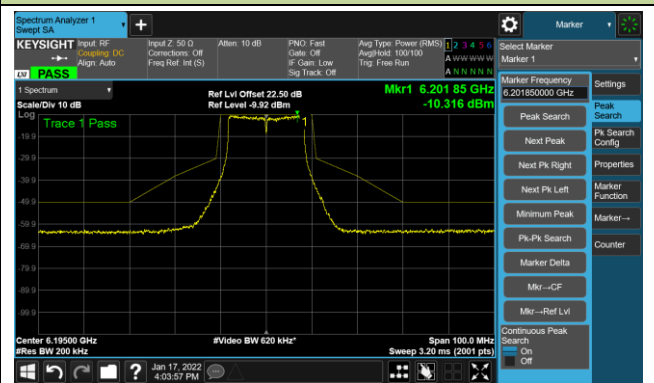

The Mask Data

Channel 175 (6825MHz)

The Reference Level

The Mask Data

802.11ax-HE160 - Ant 0

Channel 207 (6985MHz)

The Reference Level

The Mask Data

802.11a - Ant 1

Channel 01 (5955MHz)

The Reference Level

The Mask Data

Channel 49 (6195MHz)

The Reference Level

The Mask Data

Channel 93 (6415MHz)

The Reference Level

The Mask Data

802.11a - Ant 1

Channel 97 (6435MHz)

The Reference Level

The Mask Data

Channel 105 (6475MHz)

The Reference Level

The Mask Data

Channel 113 (6515MHz)

The Reference Level

The Mask Data

802.11a - Ant 1

Channel 117 (6535MHz)

The Reference Level

The Mask Data