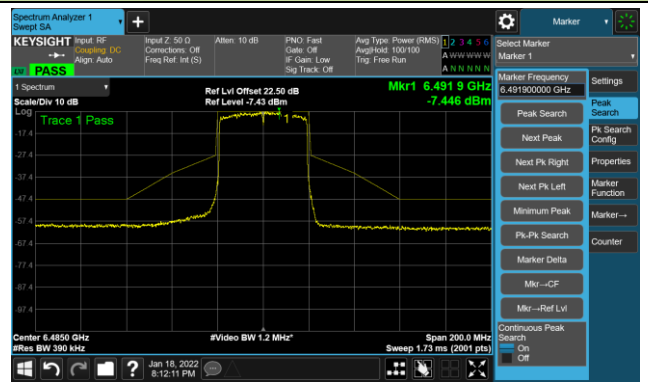

802.11ax-HE40 - Ant 1

Channel 03 (5965MHz)

The Reference Level

The Mask Data

Channel 51 (6205MHz)

The Reference Level

The Mask Data

Channel 91 (6405MHz)

The Reference Level

The Mask Data

802.11ax-HE40 - Ant 1

Channel 99 (6445MHz)

The Reference Level

The Mask Data

Channel 107 (6485MHz)

The Reference Level

The Mask Data

Channel 115 (6525MHz)

The Reference Level

The Mask Data