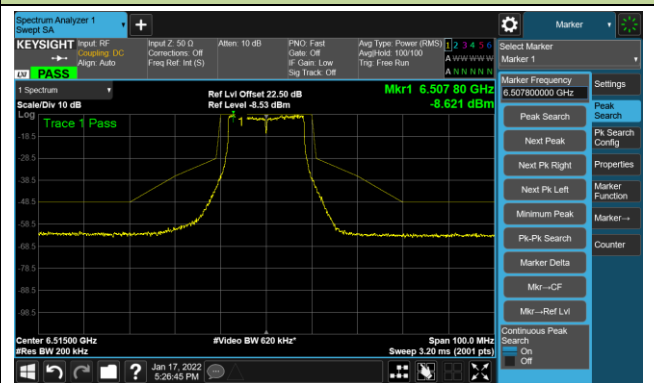

The Reference Level

The Mask Data

802.11a - Ant 1

Channel 97 (6435MHz)

The Reference Level

The Mask Data

Channel 105 (6475MHz)

The Reference Level

The Mask Data

Channel 113 (6515MHz)

The Reference Level

The Mask Data

802.11a - Ant 1

Channel 117 (6535MHz)

The Reference Level

The Mask Data

Channel 153 (6715MHz)

The Reference Level

The Mask Data

Channel 181 (6855MHz)

The Reference Level

The Mask Data

802.11a - Ant 1

Channel 185 (6875MHz)

The Reference Level

The Mask Data

Channel 189 (6895MHz)

The Reference Level

The Mask Data

Channel 213 (7015MHz)

The Reference Level

The Mask Data