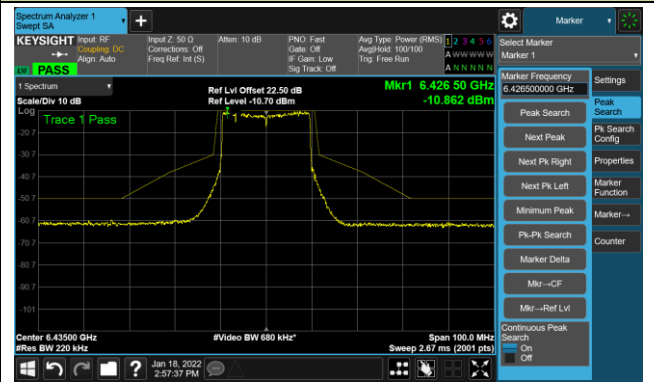

802.11a - Ant 1

Channel 229 (7095MHz)

The Reference Level

The Mask Data

802.11ax-HE20 - Ant 1

Channel 01 (5955MHz)

The Reference Level

The Mask Data

Channel 49 (6195MHz)

The Reference Level

The Mask Data

Channel 93 (6415MHz)

The Reference Level

The Mask Data

802.11ax-HE20 - Ant 1

Channel 97 (6435MHz)

The Reference Level

The Mask Data

Channel 105 (6475MHz)

The Reference Level

The Mask Data

Channel 113 (6515MHz)

The Reference Level

The Mask Data