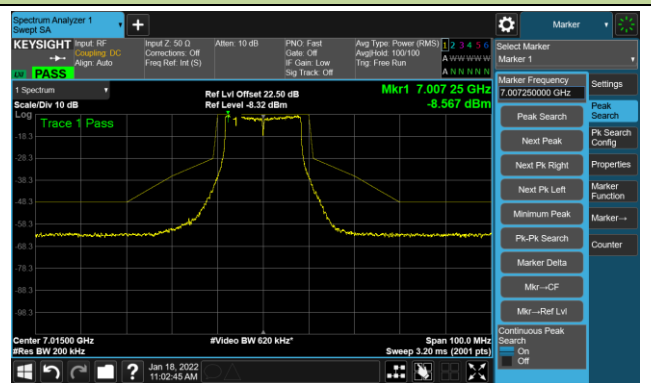

Channel 153 (6715MHz)

The Reference Level

The Mask Data

Channel 181 (6855MHz)

The Reference Level

The Mask Data

802.11a - Ant 1

Channel 185 (6875MHz)

The Reference Level

The Mask Data

Channel 189 (6895MHz)

The Reference Level

The Mask Data

Channel 213 (7015MHz)

The Reference Level

The Mask Data

802.11a - Ant 1

Channel 229 (7095MHz)

The Reference Level

The Mask Data

802.11ax-HE20 - Ant 1

Channel 01 (5955MHz)

The Reference Level

The Mask Data

Channel 49 (6195MHz)

The Reference Level

The Mask Data

Channel 93 (6415MHz)

The Reference Level

The Mask Data

802.11ax-HE20 - Ant 1

Channel 97 (6435MHz)