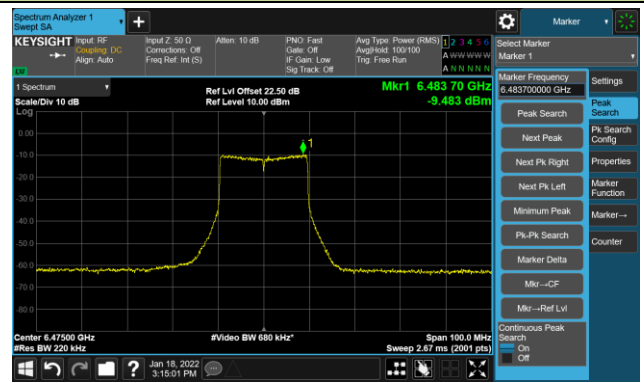

Channel 49 (6195MHz)

The Reference Level

The Mask Data

Channel 93 (6415MHz)

The Reference Level

The Mask Data

802.11ax-HE20 - Ant 1

Channel 97 (6435MHz)

The Reference Level

The Mask Data

Channel 105 (6475MHz)

The Reference Level

The Mask Data

Channel 113 (6515MHz)

The Reference Level

The Mask Data

802.11ax-HE20 - Ant 1

Channel 117 (6535MHz)

The Reference Level

The Mask Data

Channel 153 (6715MHz)

The Reference Level

The Mask Data

Channel 181 (6855MHz)