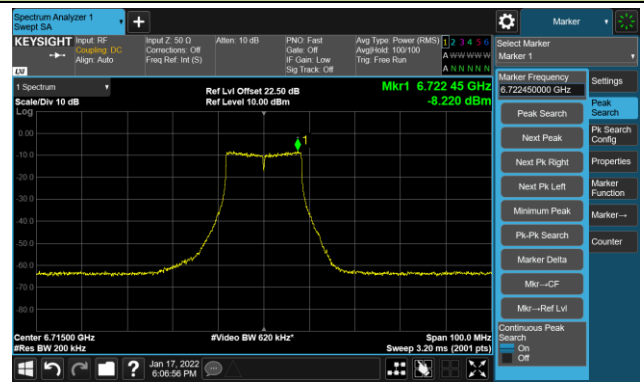

The Reference Level

The Mask Data

802.11a - Ant 1

Channel 97 (6435MHz)

The Reference Level

The Mask Data

Channel 105 (6475MHz)

The Reference Level

The Mask Data

Channel 113 (6515MHz)

The Reference Level

The Mask Data

802.11a - Ant 1

Channel 117 (6535MHz)

The Reference Level

The Mask Data

Channel 153 (6715MHz)

The Reference Level

The Mask Data

Channel 181 (6855MHz)

The Reference Level

The Mask Data

802.11a - Ant 1

Channel 185 (6875MHz)

The Reference Level

The Mask Data

Channel 189 (6895MHz)

The Reference Level

The Mask Data

Channel 213 (7015MHz)

The Reference Level

The Mask Data