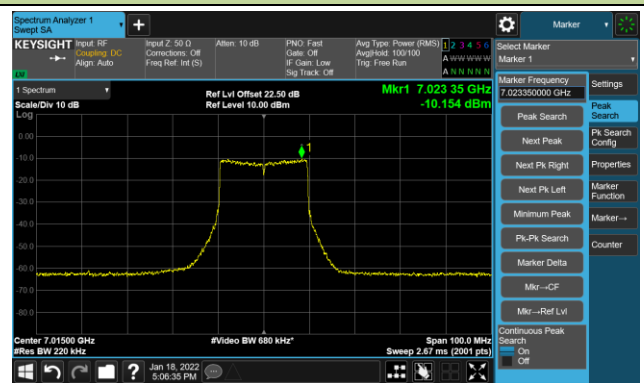

802.11ax-HE20 - Ant 1

Channel 117 (6535MHz)

The Reference Level

The Mask Data

Channel 153 (6715MHz)

The Reference Level

The Mask Data

Channel 181 (6855MHz)

The Reference Level

The Mask Data

802.11ax-HE20 - Ant 1

Channel 185 (6875MHz)

The Reference Level

The Mask Data

Channel 189 (6895MHz)

The Reference Level

The Mask Data

Channel 213 (7015MHz)

The Reference Level

The Mask Data

802.11ax-HE20 - Ant 1

Channel 229 (7095MHz)

The Reference Level

The Mask Data