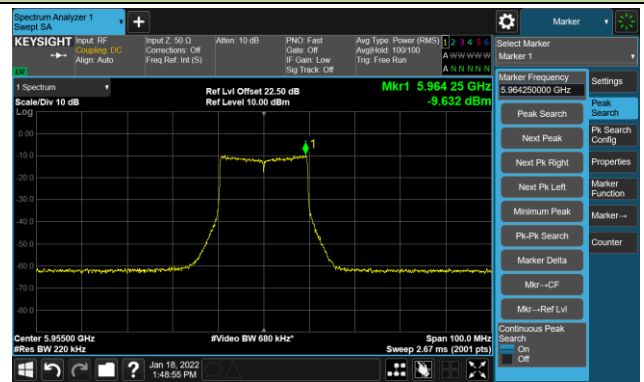

The Reference Level

The Mask Data

Channel 189 (6895MHz)

The Reference Level

The Mask Data

Channel 213 (7015MHz)

The Reference Level

The Mask Data

802.11a - Ant 1

Channel 229 (7095MHz)

The Reference Level

The Mask Data

802.11ax-HE20 - Ant 1

Channel 01 (5955MHz)

The Reference Level

The Mask Data

Channel 49 (6195MHz)

The Reference Level

The Mask Data

Channel 93 (6415MHz)

The Reference Level

The Mask Data

802.11ax-HE20 - Ant 1

Channel 97 (6435MHz)