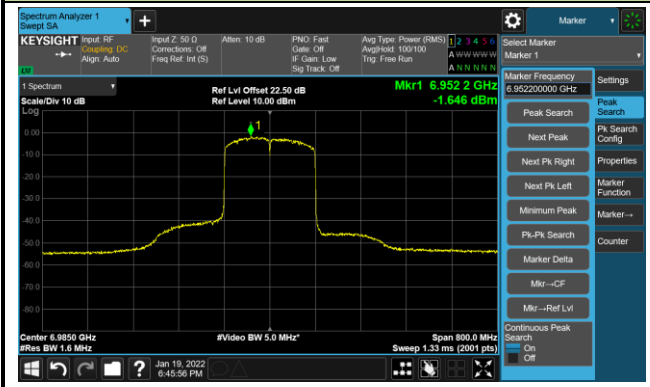

The Reference Level

The Mask Data

802.11ax-HE160 - Ant 0

Channel 111 (6505MHz)

The Reference Level

The Mask Data

Channel 143 (6665MHz)

The Reference Level

The Mask Data

Channel 175 (6825MHz)

The Reference Level

The Mask Data

802.11ax-HE160 - Ant 0

Channel 207 (6985MHz)

The Reference Level

The Mask Data

802.11a - Ant 1

Channel 01 (5955MHz)

The Reference Level

The Mask Data

Channel 49 (6195MHz)

The Reference Level

The Mask Data

Channel 93 (6415MHz)

The Reference Level

The Mask Data

802.11a - Ant 1

Channel 97 (6435MHz)

The Reference Level

The Mask Data

Channel 105 (6475MHz)

The Reference Level