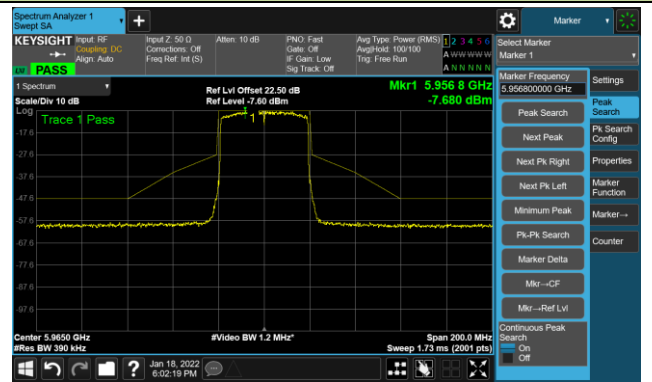

The Reference Level

The Mask Data

802.11ax-HE20 - Ant 1

Channel 185 (6875MHz)

The Reference Level

The Mask Data

Channel 189 (6895MHz)

The Reference Level

The Mask Data

Channel 213 (7015MHz)

The Reference Level

The Mask Data

802.11ax-HE20 - Ant 1

Channel 229 (7095MHz)

The Reference Level

The Mask Data

802.11ax-HE40 - Ant 1

Channel 03 (5965MHz)

The Reference Level

The Mask Data

Channel 51 (6205MHz)

The Reference Level

The Mask Data

Channel 91 (6405MHz)

The Reference Level

The Mask Data

802.11ax-HE40 - Ant 1

Channel 99 (6445MHz)

The Reference Level

The Mask Data

Channel 107 (6485MHz)

The Reference Level