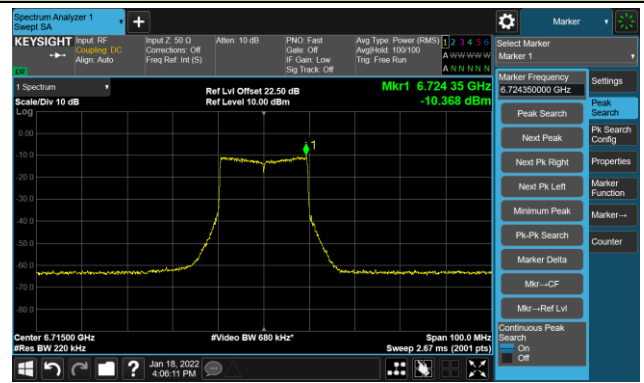

The Reference Level

The Mask Data

Channel 105 (6475MHz)

The Reference Level

The Mask Data

Channel 113 (6515MHz)

The Reference Level

The Mask Data

802.11ax-HE20 - Ant 1

Channel 117 (6535MHz)

The Reference Level

The Mask Data

Channel 153 (6715MHz)

The Reference Level

The Mask Data

Channel 181 (6855MHz)

The Reference Level

The Mask Data

802.11ax-HE20 - Ant 1

Channel 185 (6875MHz)

The Reference Level

The Mask Data

Channel 189 (6895MHz)

The Reference Level

The Mask Data

Channel 213 (7015MHz)

The Reference Level

The Mask Data

802.11ax-HE20 - Ant 1

Channel 229 (7095MHz)

The Reference Level

The Mask Data