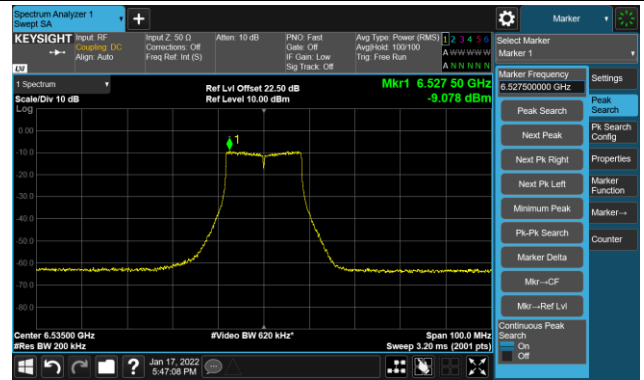

The Mask Data

Channel 113 (6515MHz)

The Reference Level

The Mask Data

802.11a - Ant 1

Channel 117 (6535MHz)

The Reference Level

The Mask Data

Channel 153 (6715MHz)

The Reference Level

The Mask Data

Channel 181 (6855MHz)

The Reference Level

The Mask Data

802.11a - Ant 1

Channel 185 (6875MHz)

The Reference Level

The Mask Data

Channel 189 (6895MHz)

The Reference Level

The Mask Data

Channel 213 (7015MHz)

The Reference Level

The Mask Data