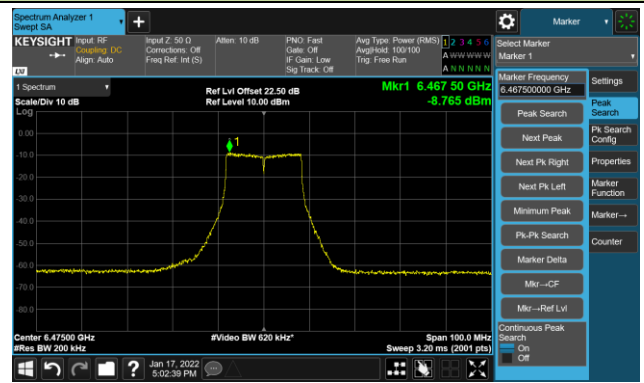

The Reference Level

The Mask Data

802.11a - Ant 1

Channel 97 (6435MHz)

The Reference Level

The Mask Data

Channel 105 (6475MHz)

The Reference Level

The Mask Data

Channel 113 (6515MHz)

The Reference Level

The Mask Data

802.11a - Ant 1

Channel 117 (6535MHz)

The Reference Level

The Mask Data

Channel 153 (6715MHz)

The Reference Level

The Mask Data

Channel 181 (6855MHz)

The Reference Level

The Mask Data

802.11a - Ant 1

Channel 185 (6875MHz)