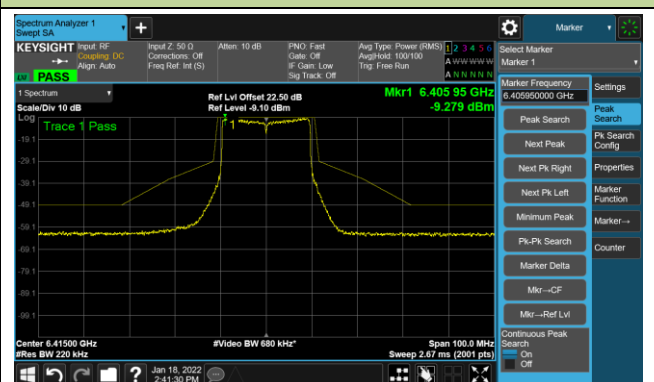

802.11a - Ant 1

Channel 229 (7095MHz)

The Reference Level

The Mask Data

802.11ax-HE20 - Ant 1

Channel 01 (5955MHz)

The Reference Level

The Mask Data

Channel 49 (6195MHz)

The Reference Level

The Mask Data

Channel 93 (6415MHz)

The Reference Level

The Mask Data

802.11ax-HE20 - Ant 1

Channel 97 (6435MHz)

The Reference Level

The Mask Data

Channel 105 (6475MHz)

The Reference Level

The Mask Data

Channel 113 (6515MHz)

The Reference Level

The Mask Data

802.11ax-HE20 - Ant 1

Channel 117 (6535MHz)

The Reference Level

The Mask Data

Channel 153 (6715MHz)

The Reference Level

The Mask Data

Channel 181 (6855MHz)