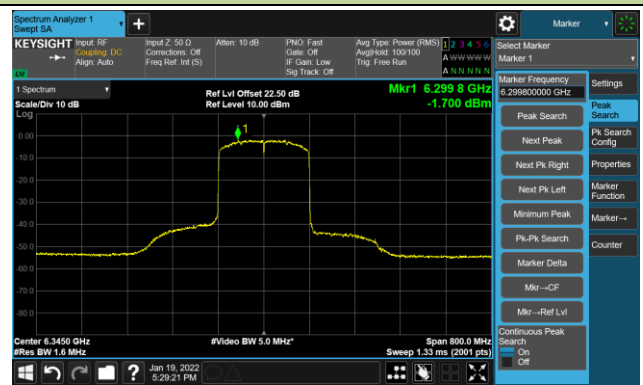

802.11ax-HE160 - Ant 0

Channel 15 (6025MHz)

The Reference Level

The Mask Data

Channel 47 (6185MHz)

The Reference Level

The Mask Data

Channel 79 (6345MHz)

The Reference Level

The Mask Data

802.11ax-HE160 - Ant 0

Channel 111 (6505MHz)

The Reference Level

The Mask Data

Channel 143 (6665MHz)

The Reference Level

The Mask Data

Channel 175 (6825MHz)

The Reference Level

The Mask Data

802.11ax-HE160 - Ant 0

Channel 207 (6985MHz)

The Reference Level

The Mask Data