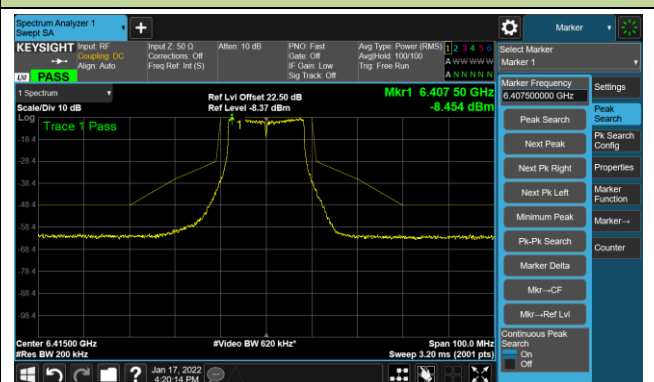

The Mask Data

Channel 175 (6825MHz)

The Reference Level

The Mask Data

802.11ax-HE160 - Ant 0

Channel 207 (6985MHz)

The Reference Level

The Mask Data

802.11a - Ant 1

Channel 01 (5955MHz)

The Reference Level

The Mask Data

Channel 49 (6195MHz)

The Reference Level

The Mask Data

Channel 93 (6415MHz)

The Reference Level

The Mask Data

802.11a - Ant 1

Channel 97 (6435MHz)

The Reference Level

The Mask Data

Channel 105 (6475MHz)

The Reference Level

The Mask Data

Channel 113 (6515MHz)

The Reference Level

The Mask Data

802.11a - Ant 1

Channel 117 (6535MHz)

The Reference Level

The Mask Data