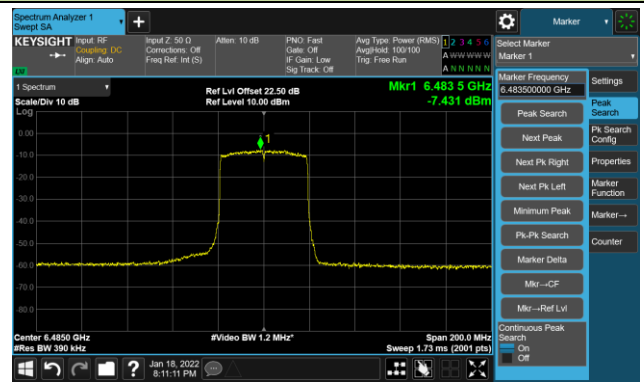

802.11ax-HE40 - Ant 1

Channel 03 (5965MHz)

The Reference Level

The Mask Data

Channel 51 (6205MHz)

The Reference Level

The Mask Data

Channel 91 (6405MHz)

The Reference Level

The Mask Data

802.11ax-HE40 - Ant 1

Channel 99 (6445MHz)

The Reference Level

The Mask Data

Channel 107 (6485MHz)

The Reference Level

The Mask Data

Channel 115 (6525MHz)

The Reference Level

The Mask Data