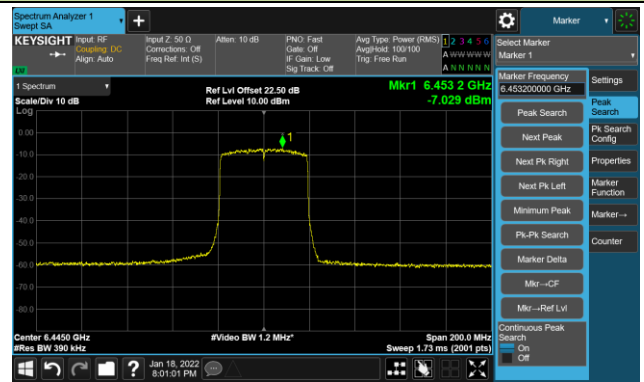

802.11ax-HE40 - Ant 1

Channel 03 (5965MHz)

The Reference Level

The Mask Data

Channel 51 (6205MHz)

The Reference Level

The Mask Data

Channel 91 (6405MHz)

The Reference Level

The Mask Data

802.11ax-HE40 - Ant 1

Channel 99 (6445MHz)

The Reference Level

The Mask Data

Channel 107 (6485MHz)

The Reference Level

The Mask Data

Channel 115 (6525MHz)

The Reference Level

The Mask Data