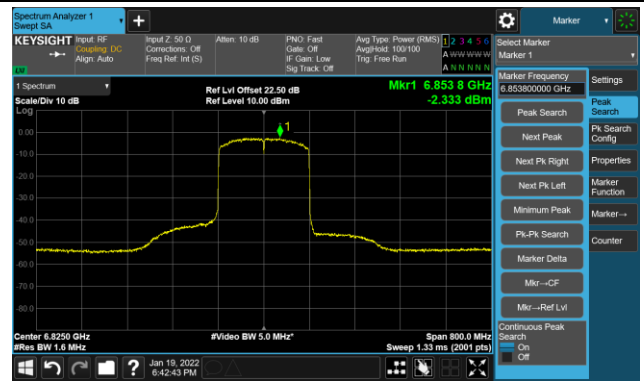

802.11ax-HE160 - Ant 0

Channel 15 (6025MHz)

The Reference Level

The Mask Data

Channel 47 (6185MHz)

The Reference Level

The Mask Data

Channel 79 (6345MHz)

The Reference Level

The Mask Data

802.11ax-HE160 - Ant 0

Channel 111 (6505MHz)

The Reference Level

The Mask Data

Channel 143 (6665MHz)

The Reference Level

The Mask Data

Channel 175 (6825MHz)

The Reference Level

The Mask Data

802.11ax-HE160 - Ant 0

Channel 207 (6985MHz)

The Reference Level

The Mask Data

802.11a - Ant 1

Channel 01 (5955MHz)

The Reference Level

The Mask Data

Channel 49 (6195MHz)

The Reference Level

The Mask Data

Channel 93 (6415MHz)