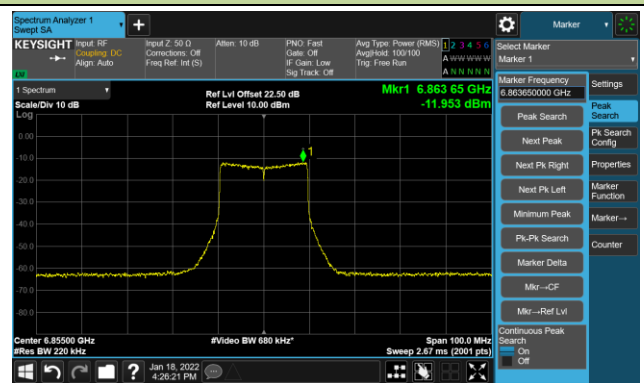

The Reference Level

The Mask Data

Channel 105 (6475MHz)

The Reference Level

The Mask Data

Channel 113 (6515MHz)

The Reference Level

The Mask Data

802.11ax-HE20 - Ant 1

Channel 117 (6535MHz)

The Reference Level

The Mask Data

Channel 153 (6715MHz)

The Reference Level

The Mask Data

Channel 181 (6855MHz)

The Reference Level

The Mask Data

802.11ax-HE20 - Ant 1

Channel 185 (6875MHz)

The Reference Level

The Mask Data

Channel 189 (6895MHz)

The Reference Level