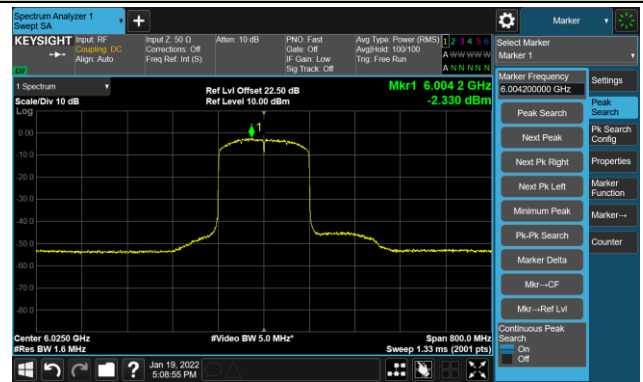

802.11ax-HE160 - Ant 0

Channel 15 (6025MHz)

The Reference Level

The Mask Data

Channel 47 (6185MHz)

The Reference Level

The Mask Data

Channel 79 (6345MHz)

The Reference Level

The Mask Data

802.11ax-HE160 - Ant 0

Channel 111 (6505MHz)

The Reference Level

The Mask Data

Channel 143 (6665MHz)

The Reference Level

The Mask Data

Channel 175 (6825MHz)

The Reference Level

The Mask Data

802.11ax-HE160 - Ant 0

Channel 207 (6985MHz)

The Reference Level

The Mask Data