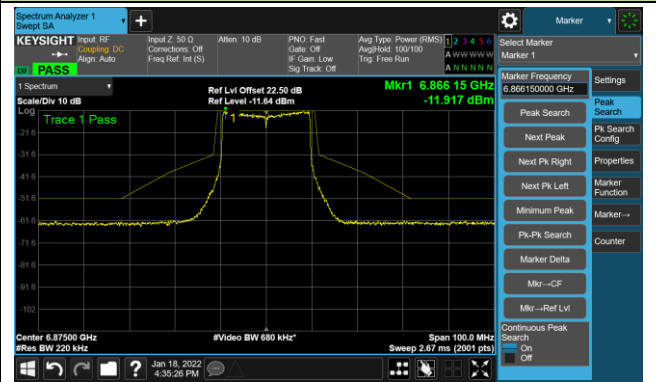

802.11ax-HE20 - Ant 1

Channel 117 (6535MHz)

The Reference Level

The Mask Data

Channel 153 (6715MHz)

The Reference Level

The Mask Data

Channel 181 (6855MHz)

The Reference Level

The Mask Data

802.11ax-HE20 - Ant 1

Channel 185 (6875MHz)

The Reference Level

The Mask Data

Channel 189 (6895MHz)

The Reference Level

The Mask Data

Channel 213 (7015MHz)

The Reference Level

The Mask Data

802.11ax-HE20 - Ant 1

Channel 229 (7095MHz)

The Reference Level

The Mask Data