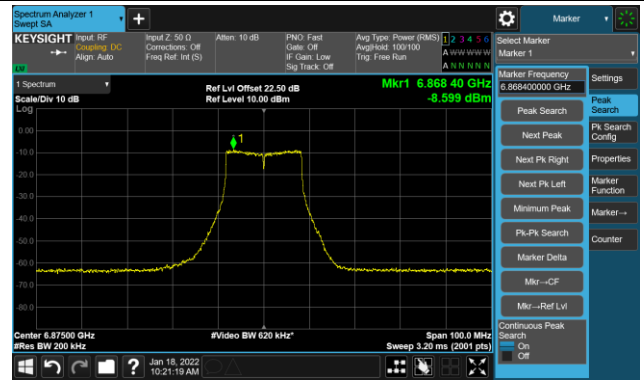

Channel 153 (6715MHz)

The Reference Level

The Mask Data

Channel 181 (6855MHz)

The Reference Level

The Mask Data

802.11a - Ant 1

Channel 185 (6875MHz)

The Reference Level

The Mask Data

Channel 189 (6895MHz)

The Reference Level

The Mask Data

Channel 213 (7015MHz)

The Reference Level

The Mask Data