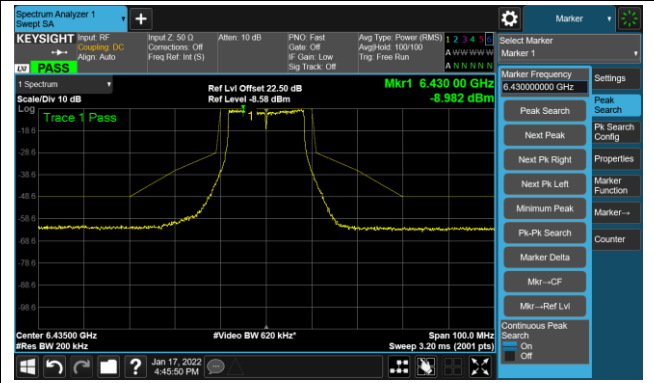

The Reference Level

The Mask Data

802.11a - Ant 1

Channel 97 (6435MHz)

The Reference Level

The Mask Data

Channel 105 (6475MHz)

The Reference Level

The Mask Data

Channel 113 (6515MHz)

The Reference Level

The Mask Data

802.11a - Ant 1

Channel 117 (6535MHz)

The Reference Level

The Mask Data

Channel 153 (6715MHz)

The Reference Level

The Mask Data

Channel 181 (6855MHz)

The Reference Level

The Mask Data

802.11a - Ant 1

Channel 185 (6875MHz)