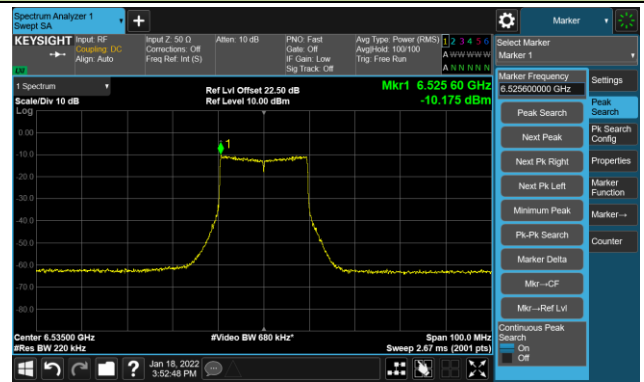

Channel 49 (6195MHz)

The Reference Level

The Mask Data

Channel 93 (6415MHz)

The Reference Level

The Mask Data

802.11ax-HE20 - Ant 1

Channel 97 (6435MHz)

The Reference Level

The Mask Data

Channel 105 (6475MHz)

The Reference Level

The Mask Data

Channel 113 (6515MHz)

The Reference Level

The Mask Data

802.11ax-HE20 - Ant 1

Channel 117 (6535MHz)

The Reference Level

The Mask Data

Channel 153 (6715MHz)

The Reference Level

The Mask Data

Channel 181 (6855MHz)

The Reference Level

The Mask Data

802.11ax-HE20 - Ant 1

Channel 185 (6875MHz)

The Reference Level

The Mask Data

Channel 189 (6895MHz)

The Reference Level