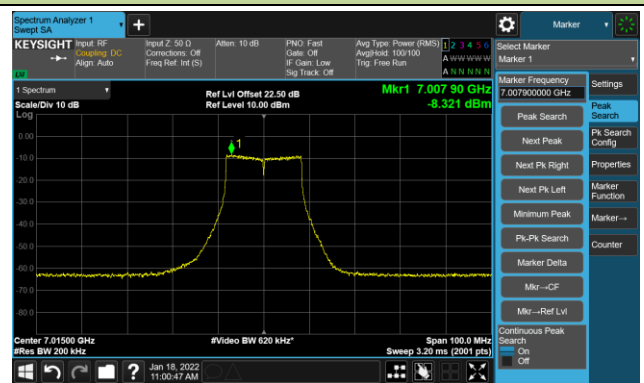

Channel 153 (6715MHz)

The Reference Level

The Mask Data

Channel 181 (6855MHz)

The Reference Level

The Mask Data

802.11a - Ant 1

Channel 185 (6875MHz)

The Reference Level

The Mask Data

Channel 189 (6895MHz)

The Reference Level

The Mask Data

Channel 213 (7015MHz)

The Reference Level

The Mask Data

802.11a - Ant 1

Channel 229 (7095MHz)

The Reference Level

The Mask Data

802.11ax-HE20 - Ant 1

Channel 01 (5955MHz)

The Reference Level

The Mask Data