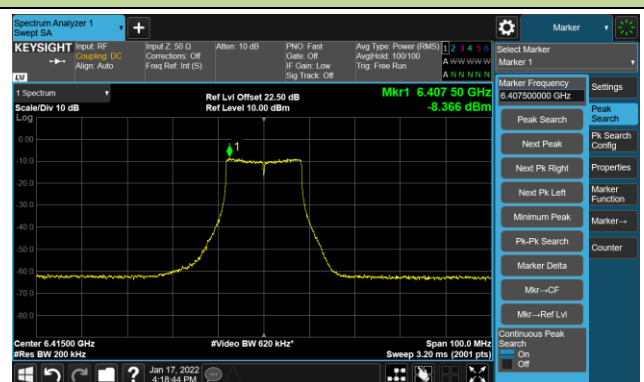

The Mask Data

Channel 175 (6825MHz)

The Reference Level

The Mask Data

802.11ax-HE160 - Ant 0

Channel 207 (6985MHz)

The Reference Level

The Mask Data

802.11a - Ant 1

Channel 01 (5955MHz)

The Reference Level

The Mask Data

Channel 49 (6195MHz)

The Reference Level

The Mask Data

Channel 93 (6415MHz)

The Reference Level

The Mask Data

802.11a - Ant 1

Channel 97 (6435MHz)

The Reference Level

The Mask Data

Channel 105 (6475MHz)

The Reference Level