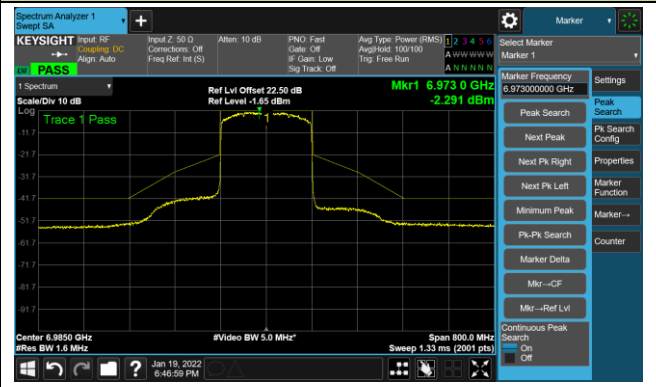

The Reference Level

The Mask Data

802.11ax-HE160 - Ant 0

Channel 111 (6505MHz)

The Reference Level

The Mask Data

Channel 143 (6665MHz)

The Reference Level

The Mask Data

Channel 175 (6825MHz)

The Reference Level

The Mask Data

802.11ax-HE160 - Ant 0

Channel 207 (6985MHz)

The Reference Level

The Mask Data

802.11a - Ant 1

Channel 01 (5955MHz)

The Reference Level

The Mask Data

Channel 49 (6195MHz)

The Reference Level

The Mask Data

Channel 93 (6415MHz)

The Reference Level

The Mask Data

802.11a - Ant 1

Channel 97 (6435MHz)

The Reference Level

The Mask Data

Channel 105 (6475MHz)

The Reference Level