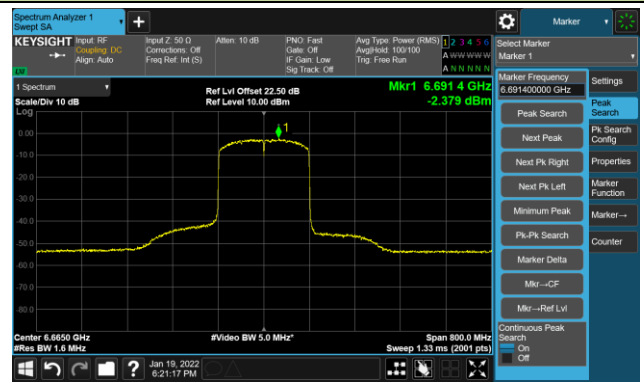

802.11ax-HE160 - Ant 0

Channel 15 (6025MHz)

The Reference Level

The Mask Data

Channel 47 (6185MHz)

The Reference Level

The Mask Data

Channel 79 (6345MHz)

The Reference Level

The Mask Data

802.11ax-HE160 - Ant 0

Channel 111 (6505MHz)

The Reference Level

The Mask Data

Channel 143 (6665MHz)

The Reference Level

The Mask Data

Channel 175 (6825MHz)

The Reference Level

The Mask Data

802.11ax-HE160 - Ant 0

Channel 207 (6985MHz)

The Reference Level

The Mask Data

802.11a - Ant 1

Channel 01 (5955MHz)

The Reference Level

The Mask Data

Channel 49 (6195MHz)

The Reference Level

The Mask Data

Channel 93 (6415MHz)