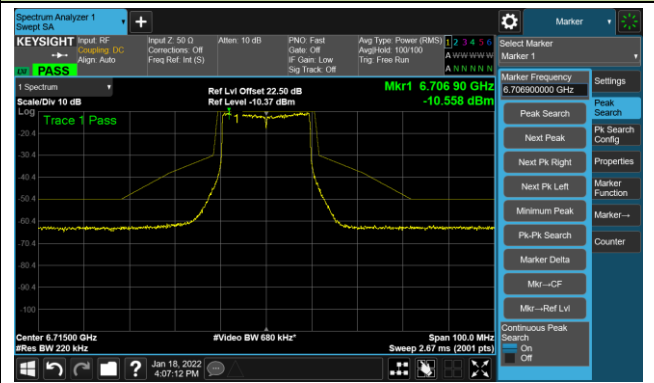

The Reference Level

The Mask Data

Channel 105 (6475MHz)

The Reference Level

The Mask Data

Channel 113 (6515MHz)

The Reference Level

The Mask Data

802.11ax-HE20 - Ant 1

Channel 117 (6535MHz)

The Reference Level

The Mask Data

Channel 153 (6715MHz)

The Reference Level

The Mask Data

Channel 181 (6855MHz)

The Reference Level

The Mask Data

802.11ax-HE20 - Ant 1

Channel 185 (6875MHz)

The Reference Level

The Mask Data

Channel 189 (6895MHz)

The Reference Level

The Mask Data

Channel 213 (7015MHz)

The Reference Level

The Mask Data

802.11ax-HE20 - Ant 1

Channel 229 (7095MHz)

The Reference Level

The Mask Data