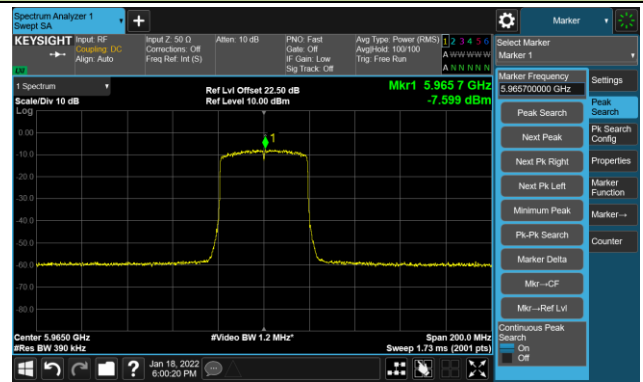

The Reference Level

The Mask Data

802.11ax-HE20 - Ant 1

Channel 185 (6875MHz)

The Reference Level

The Mask Data

Channel 189 (6895MHz)

The Reference Level

The Mask Data

Channel 213 (7015MHz)

The Reference Level

The Mask Data

802.11ax-HE20 - Ant 1

Channel 229 (7095MHz)

The Reference Level

The Mask Data

802.11ax-HE40 - Ant 1

Channel 03 (5965MHz)

The Reference Level

The Mask Data

Channel 51 (6205MHz)

The Reference Level

The Mask Data

Channel 91 (6405MHz)