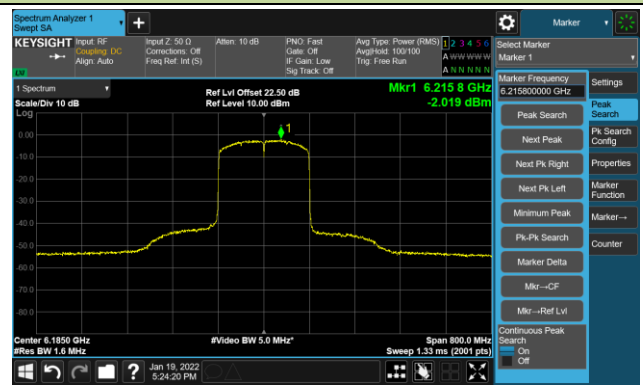

802.11ax-HE160 - Ant 0

Channel 15 (6025MHz)

The Reference Level

The Mask Data

Channel 47 (6185MHz)

The Reference Level

The Mask Data

Channel 79 (6345MHz)

The Reference Level

The Mask Data

802.11ax-HE160 - Ant 0

Channel 111 (6505MHz)

The Reference Level

The Mask Data

Channel 143 (6665MHz)

The Reference Level

The Mask Data

Channel 175 (6825MHz)

The Reference Level

The Mask Data

802.11ax-HE160 - Ant 0

Channel 207 (6985MHz)

The Reference Level

The Mask Data