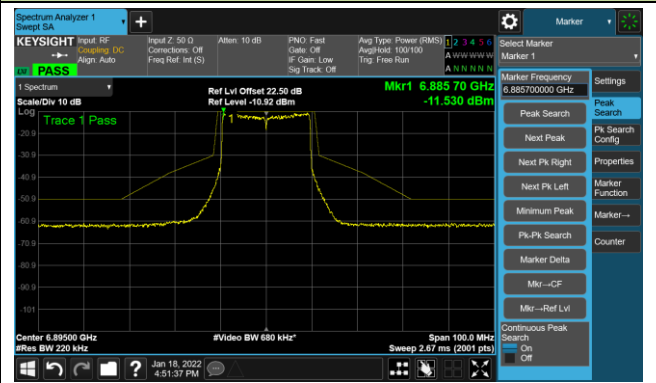

802.11ax-HE20 - Ant 1

Channel 117 (6535MHz)

The Reference Level

The Mask Data

Channel 153 (6715MHz)

The Reference Level

The Mask Data

Channel 181 (6855MHz)

The Reference Level

The Mask Data

802.11ax-HE20 - Ant 1

Channel 185 (6875MHz)

The Reference Level

The Mask Data

Channel 189 (6895MHz)

The Reference Level

The Mask Data

Channel 213 (7015MHz)

The Reference Level

The Mask Data

802.11ax-HE20 - Ant 1

Channel 229 (7095MHz)

The Reference Level

The Mask Data