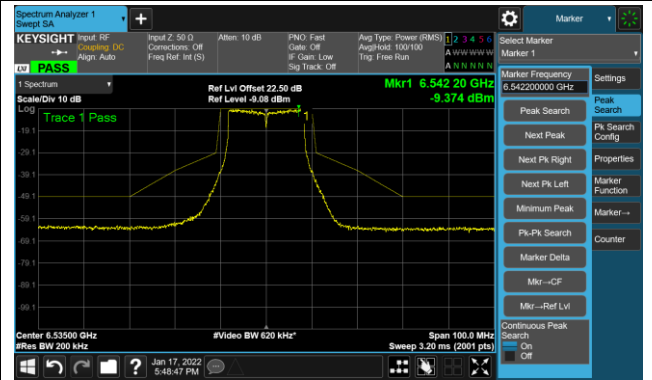

The Reference Level

The Mask Data

802.11a - Ant 1

Channel 97 (6435MHz)

The Reference Level

The Mask Data

Channel 105 (6475MHz)

The Reference Level

The Mask Data

Channel 113 (6515MHz)

The Reference Level

The Mask Data

802.11a - Ant 1

Channel 117 (6535MHz)

The Reference Level

The Mask Data

Channel 153 (6715MHz)

The Reference Level

The Mask Data

Channel 181 (6855MHz)

The Reference Level

The Mask Data

802.11a - Ant 1

Channel 185 (6875MHz)

The Reference Level

The Mask Data

Channel 189 (6895MHz)

The Reference Level

The Mask Data

Channel 213 (7015MHz)

The Reference Level

The Mask Data