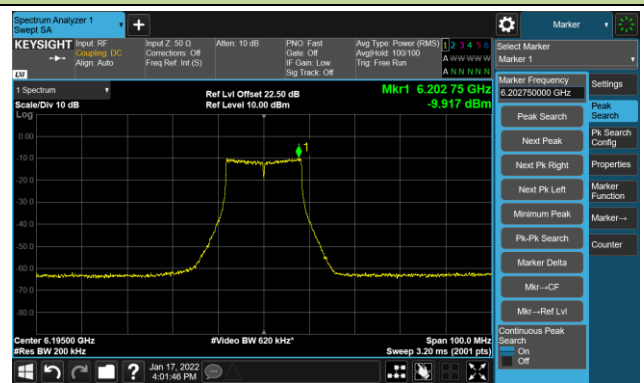

802.11a - Ant 1

Channel 01 (5955MHz)

The Reference Level

The Mask Data

Channel 49 (6195MHz)

The Reference Level

The Mask Data

Channel 93 (6415MHz)

The Reference Level

The Mask Data

802.11a - Ant 1

Channel 97 (6435MHz)

The Reference Level

The Mask Data

Channel 105 (6475MHz)

The Reference Level