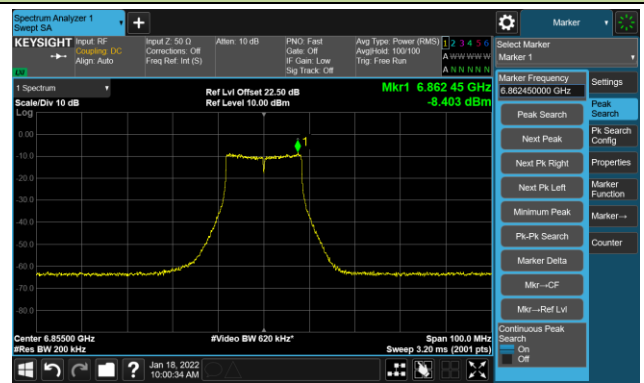

The Mask Data

Channel 113 (6515MHz)

The Reference Level

The Mask Data

802.11a - Ant 1

Channel 117 (6535MHz)

The Reference Level

The Mask Data

Channel 153 (6715MHz)

The Reference Level

The Mask Data

Channel 181 (6855MHz)

The Reference Level

The Mask Data

802.11a - Ant 1

Channel 185 (6875MHz)

The Reference Level

The Mask Data

Channel 189 (6895MHz)

The Reference Level

The Mask Data

Channel 213 (7015MHz)

The Reference Level

The Mask Data