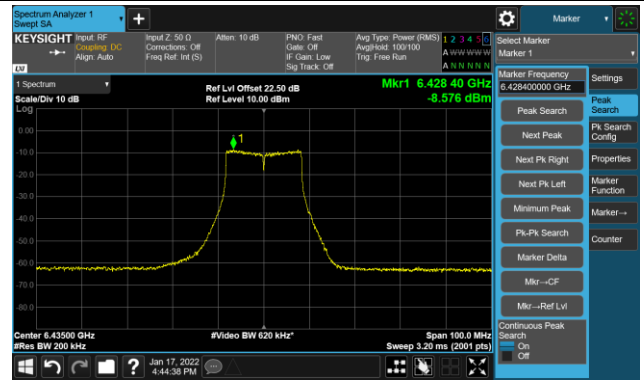

The Reference Level

The Mask Data

802.11a - Ant 1

Channel 97 (6435MHz)

The Reference Level

The Mask Data

Channel 105 (6475MHz)

The Reference Level

The Mask Data

Channel 113 (6515MHz)

The Reference Level

The Mask Data

802.11a - Ant 1

Channel 117 (6535MHz)

The Reference Level

The Mask Data

Channel 153 (6715MHz)

The Reference Level

The Mask Data

Channel 181 (6855MHz)

The Reference Level

The Mask Data

802.11a - Ant 1

Channel 185 (6875MHz)