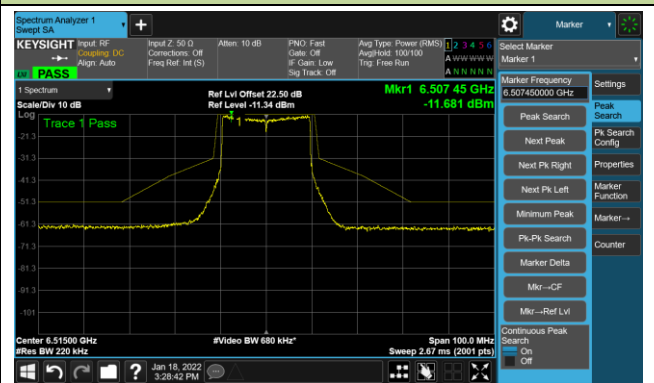

Channel 49 (6195MHz)

The Reference Level

The Mask Data

Channel 93 (6415MHz)

The Reference Level

The Mask Data

802.11ax-HE20 - Ant 1

Channel 97 (6435MHz)

The Reference Level

The Mask Data

Channel 105 (6475MHz)

The Reference Level

The Mask Data

Channel 113 (6515MHz)

The Reference Level

The Mask Data

802.11ax-HE20 - Ant 1

Channel 117 (6535MHz)

The Reference Level

The Mask Data

Channel 153 (6715MHz)

The Reference Level

The Mask Data

Channel 181 (6855MHz)

The Reference Level

The Mask Data

802.11ax-HE20 - Ant 1

Channel 185 (6875MHz)

The Reference Level

The Mask Data

Channel 189 (6895MHz)

The Reference Level