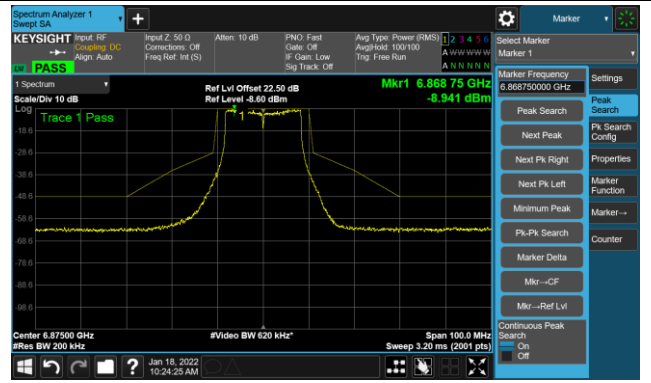

The Mask Data

Channel 113 (6515MHz)

The Reference Level

The Mask Data

802.11a - Ant 1

Channel 117 (6535MHz)

The Reference Level

The Mask Data

Channel 153 (6715MHz)

The Reference Level

The Mask Data

Channel 181 (6855MHz)

The Reference Level

The Mask Data

802.11a - Ant 1

Channel 185 (6875MHz)

The Reference Level

The Mask Data

Channel 189 (6895MHz)

The Reference Level

The Mask Data

Channel 213 (7015MHz)

The Reference Level

The Mask Data

802.11a - Ant 1

Channel 229 (7095MHz)

The Reference Level

The Mask Data

802.11ax-HE20 - Ant 1

Channel 01 (5955MHz)

The Reference Level

The Mask Data