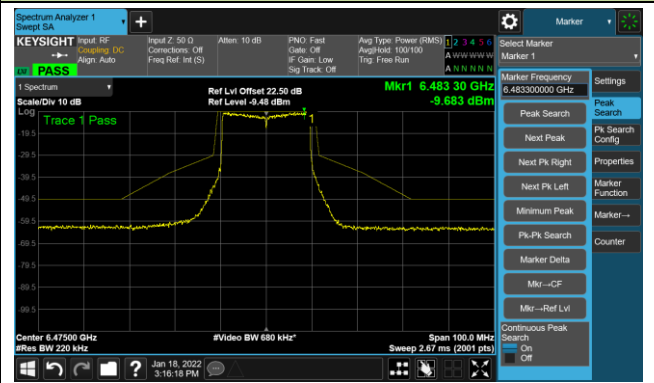

Channel 49 (6195MHz)

The Reference Level

The Mask Data

Channel 93 (6415MHz)

The Reference Level

The Mask Data

802.11ax-HE20 - Ant 1

Channel 97 (6435MHz)

The Reference Level

The Mask Data

Channel 105 (6475MHz)

The Reference Level

The Mask Data

Channel 113 (6515MHz)

The Reference Level

The Mask Data

802.11ax-HE20 - Ant 1

Channel 117 (6535MHz)

The Reference Level

The Mask Data

Channel 153 (6715MHz)

The Reference Level

The Mask Data

Channel 181 (6855MHz)

The Reference Level

The Mask Data

802.11ax-HE20 - Ant 1

Channel 185 (6875MHz)

The Reference Level

The Mask Data

Channel 189 (6895MHz)

The Reference Level