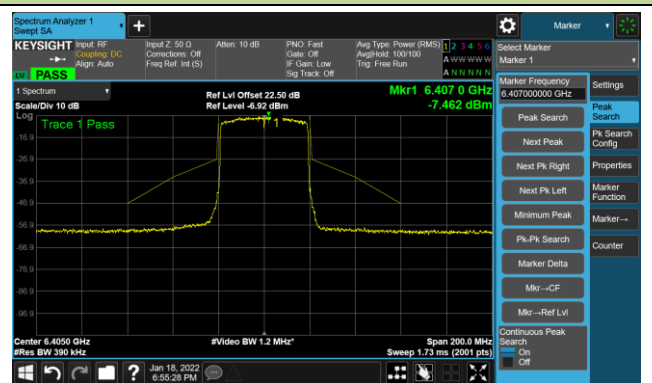

The Mask Data

Channel 213 (7015MHz)

The Reference Level

The Mask Data

802.11ax-HE20 - Ant 1

Channel 229 (7095MHz)

The Reference Level

The Mask Data

802.11ax-HE40 - Ant 1

Channel 03 (5965MHz)

The Reference Level

The Mask Data

Channel 51 (6205MHz)

The Reference Level

The Mask Data

Channel 91 (6405MHz)

The Reference Level

The Mask Data

802.11ax-HE40 - Ant 1

Channel 99 (6445MHz)

The Reference Level

The Mask Data

Channel 107 (6485MHz)

The Reference Level

The Mask Data

Channel 115 (6525MHz)

The Reference Level

The Mask Data