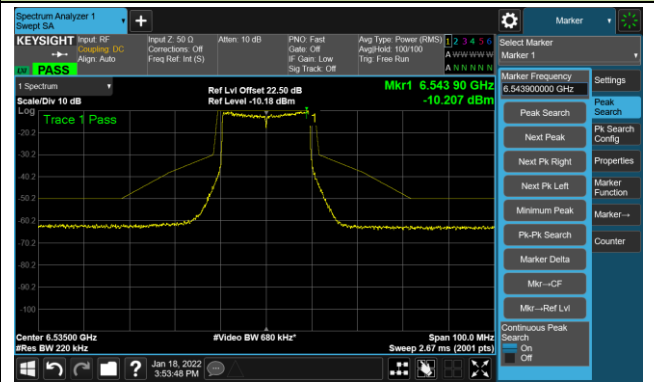

Channel 49 (6195MHz)

The Reference Level

The Mask Data

Channel 93 (6415MHz)

The Reference Level

The Mask Data

802.11ax-HE20 - Ant 1

Channel 97 (6435MHz)

The Reference Level

The Mask Data

Channel 105 (6475MHz)

The Reference Level

The Mask Data

Channel 113 (6515MHz)

The Reference Level

The Mask Data

802.11ax-HE20 - Ant 1

Channel 117 (6535MHz)

The Reference Level

The Mask Data

Channel 153 (6715MHz)

The Reference Level

The Mask Data

Channel 181 (6855MHz)

The Reference Level

The Mask Data

802.11ax-HE20 - Ant 1

Channel 185 (6875MHz)

The Reference Level

The Mask Data

Channel 189 (6895MHz)

The Reference Level