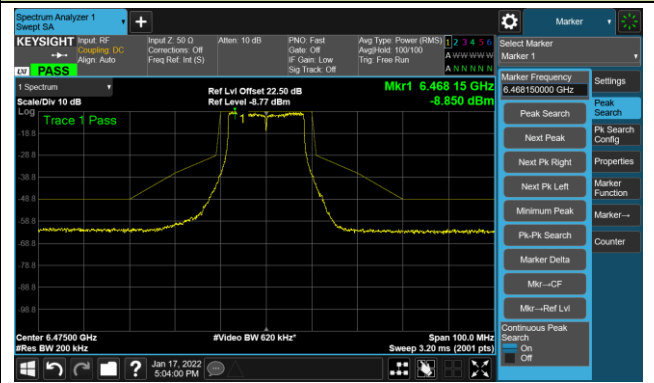

The Reference Level

The Mask Data

802.11a - Ant 1

Channel 97 (6435MHz)

The Reference Level

The Mask Data

Channel 105 (6475MHz)

The Reference Level

The Mask Data

Channel 113 (6515MHz)

The Reference Level

The Mask Data

802.11a - Ant 1

Channel 117 (6535MHz)

The Reference Level

The Mask Data

Channel 153 (6715MHz)

The Reference Level

The Mask Data

Channel 181 (6855MHz)

The Reference Level

The Mask Data

802.11a - Ant 1

Channel 185 (6875MHz)

The Reference Level

The Mask Data

Channel 189 (6895MHz)

The Reference Level

The Mask Data

Channel 213 (7015MHz)

The Reference Level

The Mask Data