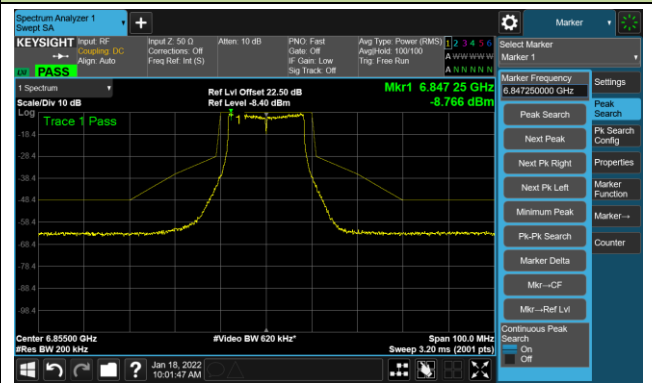

The Mask Data

Channel 113 (6515MHz)

The Reference Level

The Mask Data

802.11a - Ant 1

Channel 117 (6535MHz)

The Reference Level

The Mask Data

Channel 153 (6715MHz)

The Reference Level

The Mask Data

Channel 181 (6855MHz)

The Reference Level

The Mask Data

802.11a - Ant 1

Channel 185 (6875MHz)

The Reference Level

The Mask Data

Channel 189 (6895MHz)

The Reference Level

The Mask Data

Channel 213 (7015MHz)

The Reference Level

The Mask Data

802.11a - Ant 1

Channel 229 (7095MHz)

The Reference Level

The Mask Data

802.11ax-HE20 - Ant 1

Channel 01 (5955MHz)

The Reference Level

The Mask Data