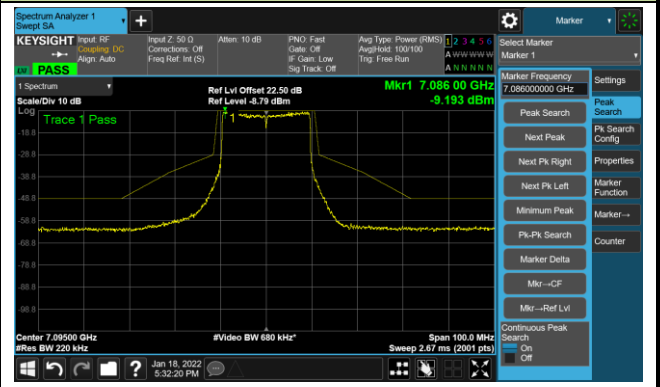

The Reference Level

The Mask Data

802.11ax-HE20 - Ant 1

Channel 185 (6875MHz)

The Reference Level

The Mask Data

Channel 189 (6895MHz)

The Reference Level

The Mask Data

Channel 213 (7015MHz)

The Reference Level

The Mask Data

802.11ax-HE20 - Ant 1

Channel 229 (7095MHz)

The Reference Level

The Mask Data

802.11ax-HE40 - Ant 1

Channel 03 (5965MHz)

The Reference Level

The Mask Data

Channel 51 (6205MHz)

The Reference Level

The Mask Data

Channel 91 (6405MHz)

The Reference Level

The Mask Data

802.11ax-HE40 - Ant 1

Channel 99 (6445MHz)

The Reference Level

The Mask Data

Channel 107 (6485MHz)

The Reference Level