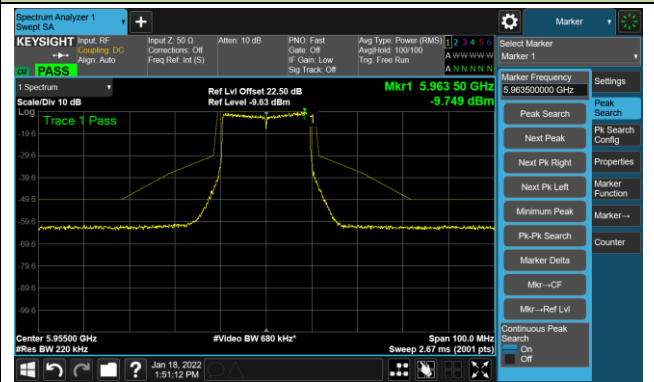

The Reference Level

The Mask Data

Channel 189 (6895MHz)

The Reference Level

The Mask Data

Channel 213 (7015MHz)

The Reference Level

The Mask Data

802.11a - Ant 1

Channel 229 (7095MHz)

The Reference Level

The Mask Data

802.11ax-HE20 - Ant 1

Channel 01 (5955MHz)

The Reference Level

The Mask Data

Channel 49 (6195MHz)

The Reference Level

The Mask Data

Channel 93 (6415MHz)

The Reference Level

The Mask Data

802.11ax-HE20 - Ant 1

Channel 97 (6435MHz)