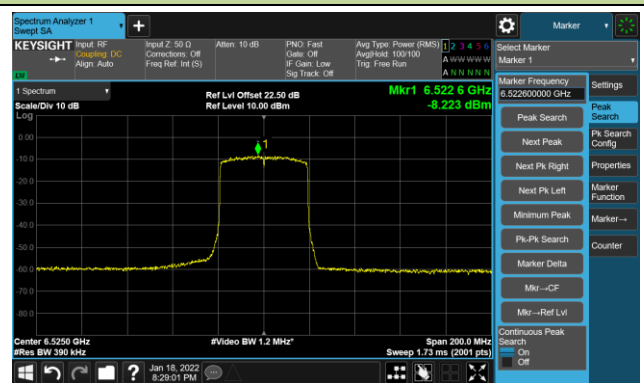

802.11ax-HE40 - Ant 1

Channel 03 (5965MHz)

The Reference Level

The Mask Data

Channel 51 (6205MHz)

The Reference Level

The Mask Data

Channel 91 (6405MHz)

The Reference Level

The Mask Data

802.11ax-HE40 - Ant 1

Channel 99 (6445MHz)

The Reference Level

The Mask Data

Channel 107 (6485MHz)

The Reference Level

The Mask Data

Channel 115 (6525MHz)

The Reference Level

The Mask Data