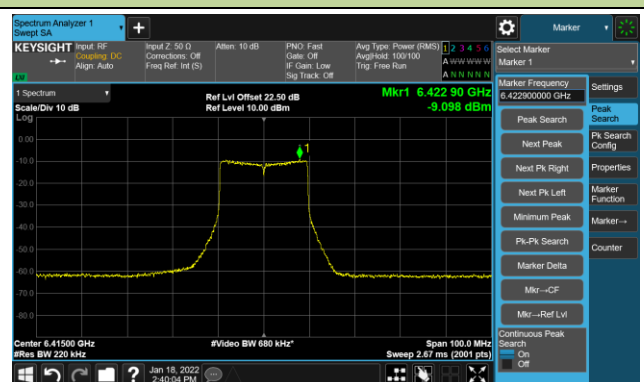

802.11a - Ant 1

Channel 229 (7095MHz)

The Reference Level

The Mask Data

802.11ax-HE20 - Ant 1

Channel 01 (5955MHz)

The Reference Level

The Mask Data

Channel 49 (6195MHz)

The Reference Level

The Mask Data

Channel 93 (6415MHz)

The Reference Level

The Mask Data

802.11ax-HE20 - Ant 1

Channel 97 (6435MHz)

The Reference Level

The Mask Data

Channel 105 (6475MHz)

The Reference Level

The Mask Data

Channel 113 (6515MHz)

The Reference Level

The Mask Data