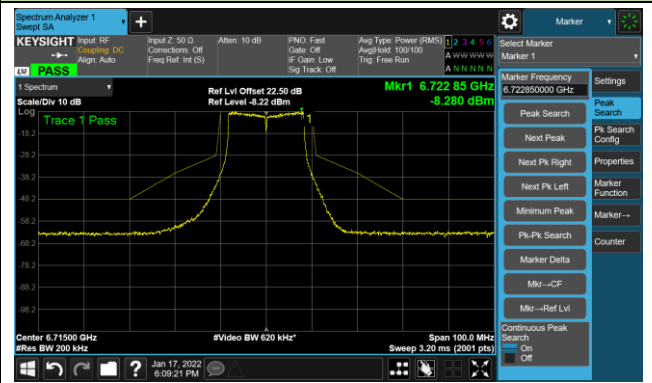

The Reference Level

The Mask Data

802.11a - Ant 1

Channel 97 (6435MHz)

The Reference Level

The Mask Data

Channel 105 (6475MHz)

The Reference Level

The Mask Data

Channel 113 (6515MHz)

The Reference Level

The Mask Data

802.11a - Ant 1

Channel 117 (6535MHz)

The Reference Level

The Mask Data

Channel 153 (6715MHz)

The Reference Level

The Mask Data

Channel 181 (6855MHz)

The Reference Level

The Mask Data

802.11a - Ant 1

Channel 185 (6875MHz)

The Reference Level

The Mask Data

Channel 189 (6895MHz)

The Reference Level

The Mask Data

Channel 213 (7015MHz)

The Reference Level

The Mask Data