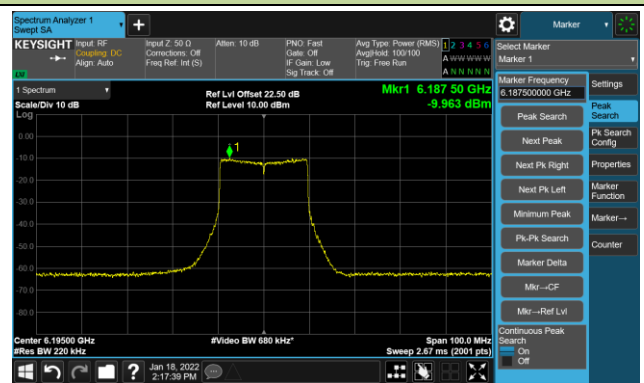

The Reference Level

The Mask Data

Channel 189 (6895MHz)

The Reference Level

The Mask Data

Channel 213 (7015MHz)

The Reference Level

The Mask Data

802.11a - Ant 1

Channel 229 (7095MHz)

The Reference Level

The Mask Data

802.11ax-HE20 - Ant 1

Channel 01 (5955MHz)

The Reference Level

The Mask Data

Channel 49 (6195MHz)

The Reference Level

The Mask Data

Channel 93 (6415MHz)

The Reference Level

The Mask Data

802.11ax-HE20 - Ant 1

Channel 97 (6435MHz)