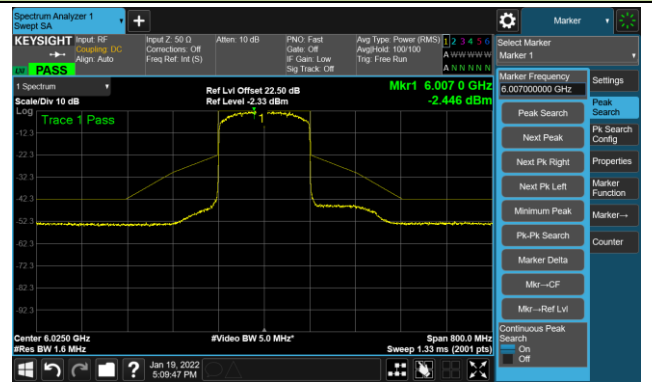

802.11ax-HE160 - Ant 0

Channel 15 (6025MHz)

The Reference Level

The Mask Data

Channel 47 (6185MHz)

The Reference Level

The Mask Data

Channel 79 (6345MHz)

The Reference Level

The Mask Data

802.11ax-HE160 - Ant 0

Channel 111 (6505MHz)

The Reference Level

The Mask Data

Channel 143 (6665MHz)

The Reference Level

The Mask Data

Channel 175 (6825MHz)

The Reference Level

The Mask Data

802.11ax-HE160 - Ant 0

Channel 207 (6985MHz)

The Reference Level

The Mask Data