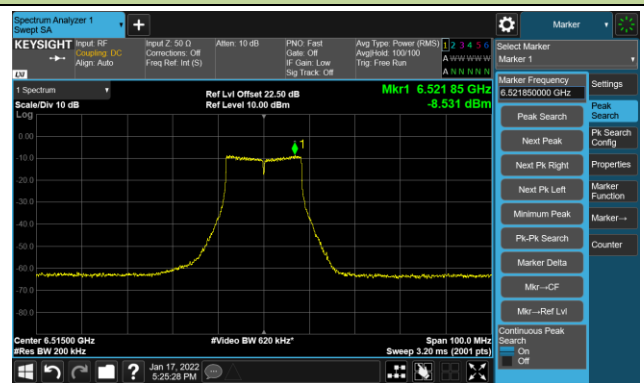

The Reference Level

The Mask Data

802.11a - Ant 1

Channel 97 (6435MHz)

The Reference Level

The Mask Data

Channel 105 (6475MHz)

The Reference Level

The Mask Data

Channel 113 (6515MHz)

The Reference Level

The Mask Data

802.11a - Ant 1

Channel 117 (6535MHz)

The Reference Level

The Mask Data

Channel 153 (6715MHz)

The Reference Level

The Mask Data

Channel 181 (6855MHz)

The Reference Level

The Mask Data

802.11a - Ant 1

Channel 185 (6875MHz)