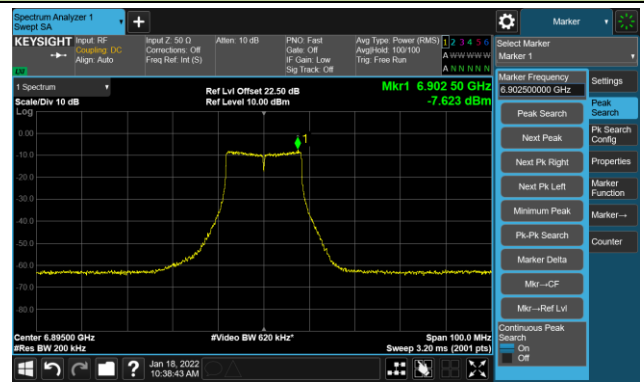

Channel 153 (6715MHz)

The Reference Level

The Mask Data

Channel 181 (6855MHz)

The Reference Level

The Mask Data

802.11a - Ant 1

Channel 185 (6875MHz)

The Reference Level

The Mask Data

Channel 189 (6895MHz)

The Reference Level

The Mask Data

Channel 213 (7015MHz)

The Reference Level

The Mask Data

802.11a - Ant 1

Channel 229 (7095MHz)

The Reference Level

The Mask Data

802.11ax-HE20 - Ant 1

Channel 01 (5955MHz)

The Reference Level

The Mask Data