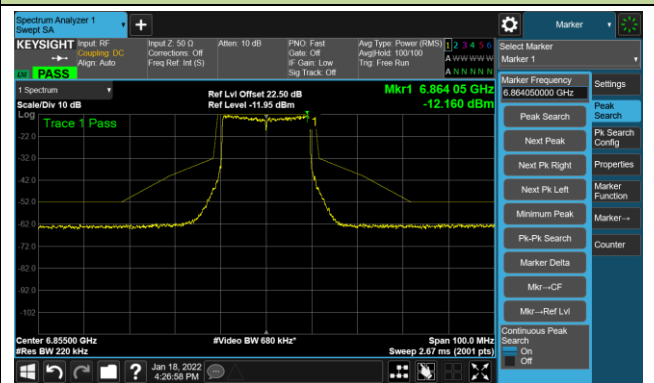

The Reference Level

The Mask Data

Channel 105 (6475MHz)

The Reference Level

The Mask Data

Channel 113 (6515MHz)

The Reference Level

The Mask Data

802.11ax-HE20 - Ant 1

Channel 117 (6535MHz)

The Reference Level

The Mask Data

Channel 153 (6715MHz)

The Reference Level

The Mask Data

Channel 181 (6855MHz)

The Reference Level

The Mask Data

802.11ax-HE20 - Ant 1

Channel 185 (6875MHz)

The Reference Level

The Mask Data

Channel 189 (6895MHz)

The Reference Level

The Mask Data

Channel 213 (7015MHz)

The Reference Level

The Mask Data

802.11ax-HE20 - Ant 1

Channel 229 (7095MHz)

The Reference Level

The Mask Data