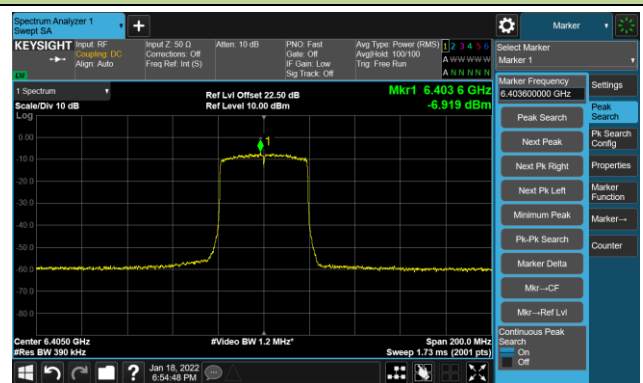

The Mask Data

Channel 213 (7015MHz)

The Reference Level

The Mask Data

802.11ax-HE20 - Ant 1

Channel 229 (7095MHz)

The Reference Level

The Mask Data

802.11ax-HE40 - Ant 1

Channel 03 (5965MHz)

The Reference Level

The Mask Data

Channel 51 (6205MHz)

The Reference Level

The Mask Data

Channel 91 (6405MHz)

The Reference Level

The Mask Data

802.11ax-HE40 - Ant 1

Channel 99 (6445MHz)

The Reference Level

The Mask Data

Channel 107 (6485MHz)

The Reference Level

The Mask Data

Channel 115 (6525MHz)

The Reference Level

The Mask Data