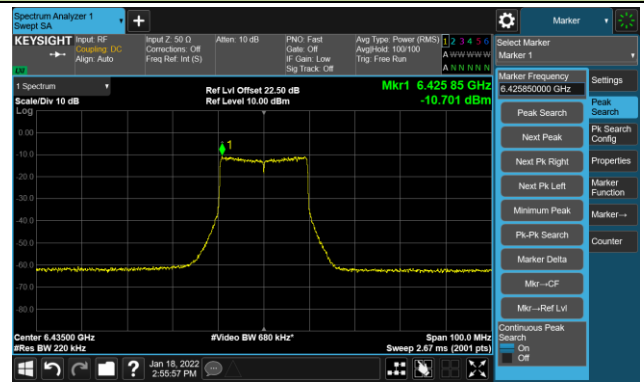

802.11a - Ant 1

Channel 229 (7095MHz)

The Reference Level

The Mask Data

802.11ax-HE20 - Ant 1

Channel 01 (5955MHz)

The Reference Level

The Mask Data

Channel 49 (6195MHz)

The Reference Level

The Mask Data

Channel 93 (6415MHz)

The Reference Level

The Mask Data

802.11ax-HE20 - Ant 1

Channel 97 (6435MHz)

The Reference Level

The Mask Data

Channel 105 (6475MHz)

The Reference Level

The Mask Data

Channel 113 (6515MHz)

The Reference Level

The Mask Data