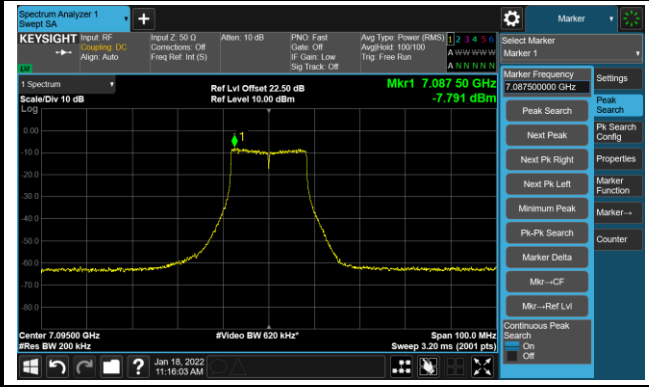

Channel 153 (6715MHz)

The Reference Level

The Mask Data

Channel 181 (6855MHz)

The Reference Level

The Mask Data

802.11a - Ant 1

Channel 185 (6875MHz)

The Reference Level

The Mask Data

Channel 189 (6895MHz)

The Reference Level

The Mask Data

Channel 213 (7015MHz)

The Reference Level

The Mask Data

802.11a - Ant 1

Channel 229 (7095MHz)

The Reference Level

The Mask Data

802.11ax-HE20 - Ant 1

Channel 01 (5955MHz)

The Reference Level

The Mask Data