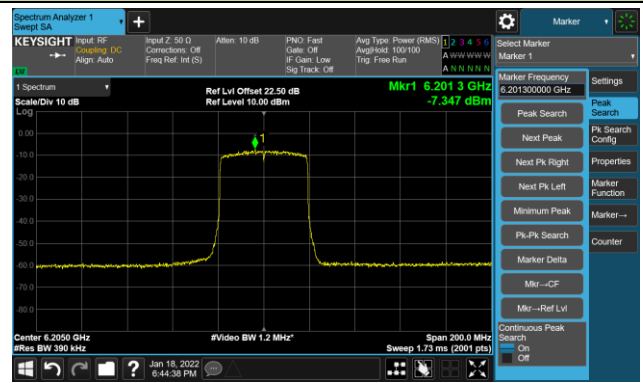

The Mask Data

Channel 213 (7015MHz)

The Reference Level

The Mask Data

802.11ax-HE20 - Ant 1

Channel 229 (7095MHz)

The Reference Level

The Mask Data

802.11ax-HE40 - Ant 1

Channel 03 (5965MHz)

The Reference Level

The Mask Data

Channel 51 (6205MHz)

The Reference Level

The Mask Data

Channel 91 (6405MHz)

The Reference Level

The Mask Data

802.11ax-HE40 - Ant 1

Channel 99 (6445MHz)

The Reference Level

The Mask Data

Channel 107 (6485MHz)

The Reference Level

The Mask Data

Channel 115 (6525MHz)

The Reference Level

The Mask Data