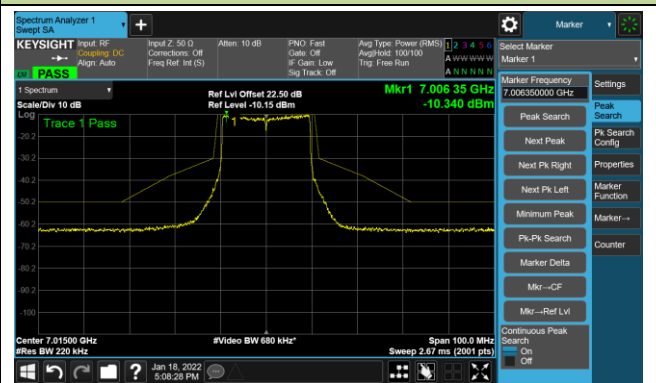

The Reference Level

The Mask Data

802.11ax-HE20 - Ant 1

Channel 185 (6875MHz)

The Reference Level

The Mask Data

Channel 189 (6895MHz)

The Reference Level

The Mask Data

Channel 213 (7015MHz)

The Reference Level

The Mask Data

802.11ax-HE20 - Ant 1

Channel 229 (7095MHz)

The Reference Level

The Mask Data

802.11ax-HE40 - Ant 1

Channel 03 (5965MHz)

The Reference Level

The Mask Data

Channel 51 (6205MHz)

The Reference Level

The Mask Data

Channel 91 (6405MHz)