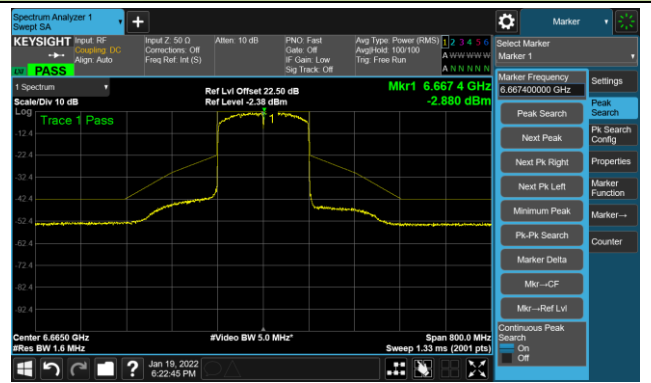

802.11ax-HE160 - Ant 0

Channel 15 (6025MHz)

The Reference Level

The Mask Data

Channel 47 (6185MHz)

The Reference Level

The Mask Data

Channel 79 (6345MHz)

The Reference Level

The Mask Data

802.11ax-HE160 - Ant 0

Channel 111 (6505MHz)

The Reference Level

The Mask Data

Channel 143 (6665MHz)

The Reference Level

The Mask Data

Channel 175 (6825MHz)

The Reference Level

The Mask Data

802.11ax-HE160 - Ant 0

Channel 207 (6985MHz)

The Reference Level

The Mask Data

802.11a - Ant 1

Channel 01 (5955MHz)

The Reference Level

The Mask Data

Channel 49 (6195MHz)

The Reference Level

The Mask Data

Channel 93 (6415MHz)