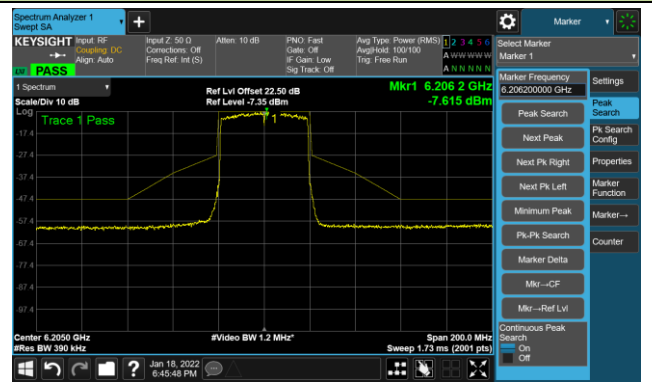

The Mask Data

Channel 213 (7015MHz)

The Reference Level

The Mask Data

802.11ax-HE20 - Ant 1

Channel 229 (7095MHz)

The Reference Level

The Mask Data

802.11ax-HE40 - Ant 1

Channel 03 (5965MHz)

The Reference Level

The Mask Data

Channel 51 (6205MHz)

The Reference Level

The Mask Data

Channel 91 (6405MHz)

The Reference Level

The Mask Data

802.11ax-HE40 - Ant 1

Channel 99 (6445MHz)

The Reference Level

The Mask Data

Channel 107 (6485MHz)

The Reference Level

The Mask Data

Channel 115 (6525MHz)

The Reference Level

The Mask Data