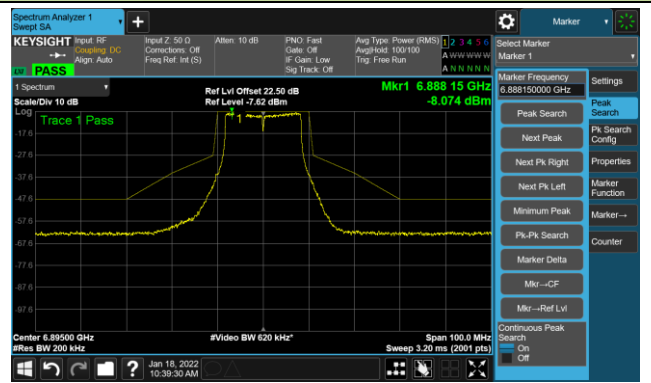

Channel 153 (6715MHz)

The Reference Level

The Mask Data

Channel 181 (6855MHz)

The Reference Level

The Mask Data

802.11a - Ant 1

Channel 185 (6875MHz)

The Reference Level

The Mask Data

Channel 189 (6895MHz)

The Reference Level

The Mask Data

Channel 213 (7015MHz)

The Reference Level

The Mask Data

802.11a - Ant 1

Channel 229 (7095MHz)

The Reference Level

The Mask Data

802.11ax-HE20 - Ant 1

Channel 01 (5955MHz)

The Reference Level

The Mask Data

Channel 49 (6195MHz)

The Reference Level

The Mask Data

Channel 93 (6415MHz)

The Reference Level

The Mask Data

802.11ax-HE20 - Ant 1

Channel 97 (6435MHz)