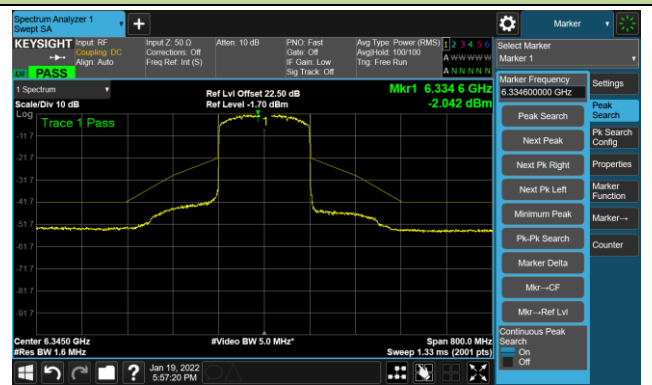

802.11ax-HE160 - Ant 0

Channel 15 (6025MHz)

The Reference Level

The Mask Data

Channel 47 (6185MHz)

The Reference Level

The Mask Data

Channel 79 (6345MHz)

The Reference Level

The Mask Data

802.11ax-HE160 - Ant 0

Channel 111 (6505MHz)

The Reference Level

The Mask Data

Channel 143 (6665MHz)

The Reference Level

The Mask Data

Channel 175 (6825MHz)

The Reference Level

The Mask Data

802.11ax-HE160 - Ant 0

Channel 207 (6985MHz)

The Reference Level

The Mask Data