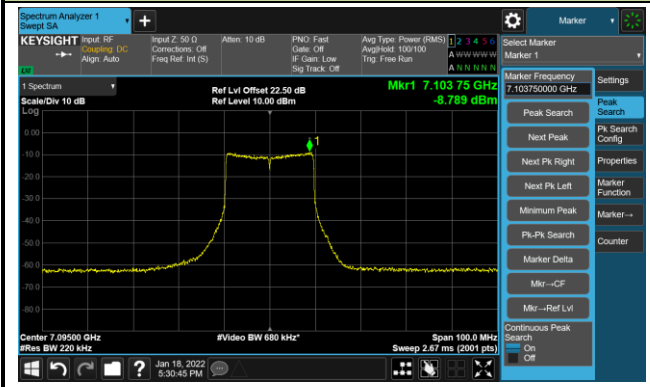

The Reference Level

The Mask Data

802.11ax-HE20 - Ant 1

Channel 185 (6875MHz)

The Reference Level

The Mask Data

Channel 189 (6895MHz)

The Reference Level

The Mask Data

Channel 213 (7015MHz)

The Reference Level

The Mask Data

802.11ax-HE20 - Ant 1

Channel 229 (7095MHz)

The Reference Level

The Mask Data

802.11ax-HE40 - Ant 1

Channel 03 (5965MHz)

The Reference Level

The Mask Data

Channel 51 (6205MHz)

The Reference Level

The Mask Data

Channel 91 (6405MHz)