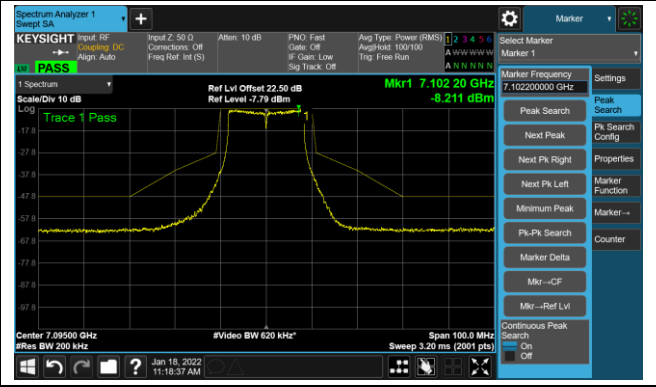

Channel 153 (6715MHz)

The Reference Level

The Mask Data

Channel 181 (6855MHz)

The Reference Level

The Mask Data

802.11a - Ant 1

Channel 185 (6875MHz)

The Reference Level

The Mask Data

Channel 189 (6895MHz)

The Reference Level

The Mask Data

Channel 213 (7015MHz)

The Reference Level

The Mask Data

802.11a - Ant 1

Channel 229 (7095MHz)

The Reference Level

The Mask Data

802.11ax-HE20 - Ant 1

Channel 01 (5955MHz)

The Reference Level

The Mask Data