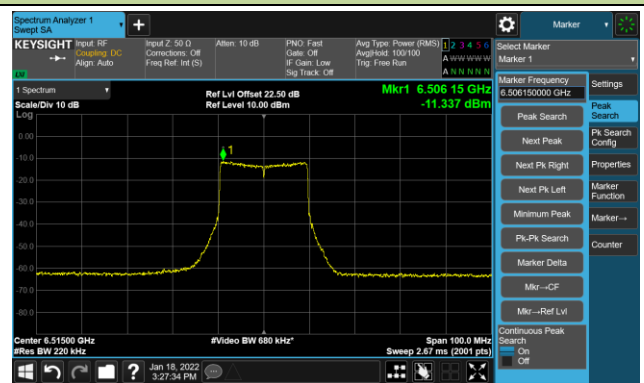

Channel 49 (6195MHz)

The Reference Level

The Mask Data

Channel 93 (6415MHz)

The Reference Level

The Mask Data

802.11ax-HE20 - Ant 1

Channel 97 (6435MHz)

The Reference Level

The Mask Data

Channel 105 (6475MHz)

The Reference Level

The Mask Data

Channel 113 (6515MHz)

The Reference Level

The Mask Data

802.11ax-HE20 - Ant 1

Channel 117 (6535MHz)

The Reference Level

The Mask Data

Channel 153 (6715MHz)

The Reference Level

The Mask Data

Channel 181 (6855MHz)