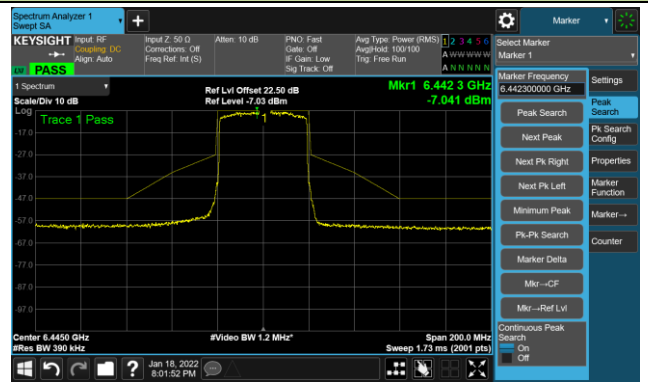

802.11ax-HE40 - Ant 1

Channel 03 (5965MHz)

The Reference Level

The Mask Data

Channel 51 (6205MHz)

The Reference Level

The Mask Data

Channel 91 (6405MHz)

The Reference Level

The Mask Data

802.11ax-HE40 - Ant 1

Channel 99 (6445MHz)

The Reference Level

The Mask Data

Channel 107 (6485MHz)

The Reference Level

The Mask Data

Channel 115 (6525MHz)

The Reference Level

The Mask Data