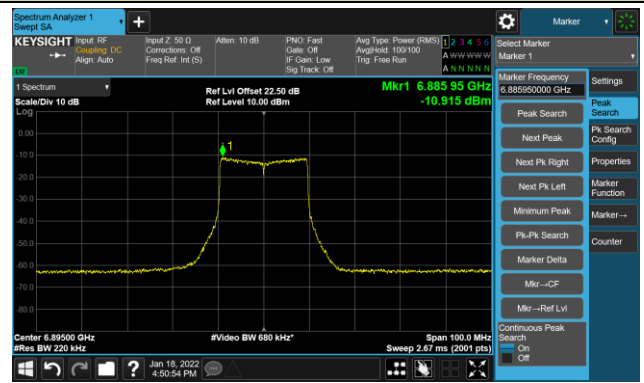

802.11ax-HE20 - Ant 1

Channel 117 (6535MHz)

The Reference Level

The Mask Data

Channel 153 (6715MHz)

The Reference Level

The Mask Data

Channel 181 (6855MHz)

The Reference Level

The Mask Data

802.11ax-HE20 - Ant 1

Channel 185 (6875MHz)

The Reference Level

The Mask Data

Channel 189 (6895MHz)

The Reference Level

The Mask Data

Channel 213 (7015MHz)

The Reference Level

The Mask Data

802.11ax-HE20 - Ant 1

Channel 229 (7095MHz)

The Reference Level

The Mask Data