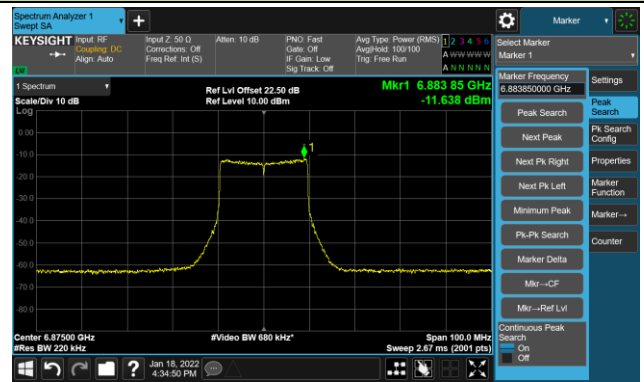

802.11ax-HE20 - Ant 1

Channel 117 (6535MHz)

The Reference Level

The Mask Data

Channel 153 (6715MHz)

The Reference Level

The Mask Data

Channel 181 (6855MHz)

The Reference Level

The Mask Data

802.11ax-HE20 - Ant 1

Channel 185 (6875MHz)

The Reference Level

The Mask Data

Channel 189 (6895MHz)

The Reference Level

The Mask Data

Channel 213 (7015MHz)

The Reference Level

The Mask Data

802.11ax-HE20 - Ant 1

Channel 229 (7095MHz)

The Reference Level

The Mask Data