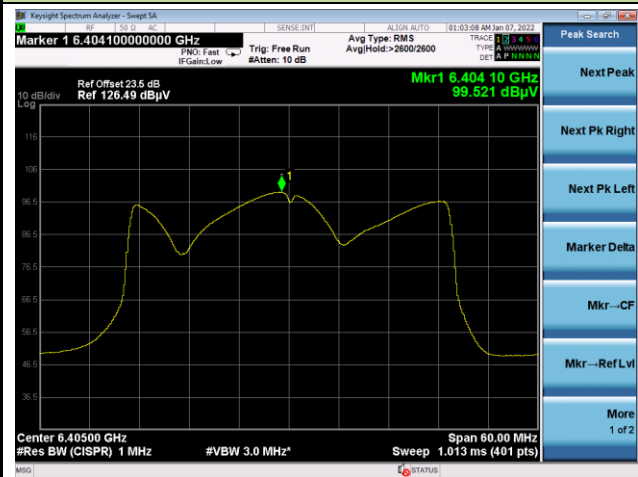

Channel 91 (6405MHz)