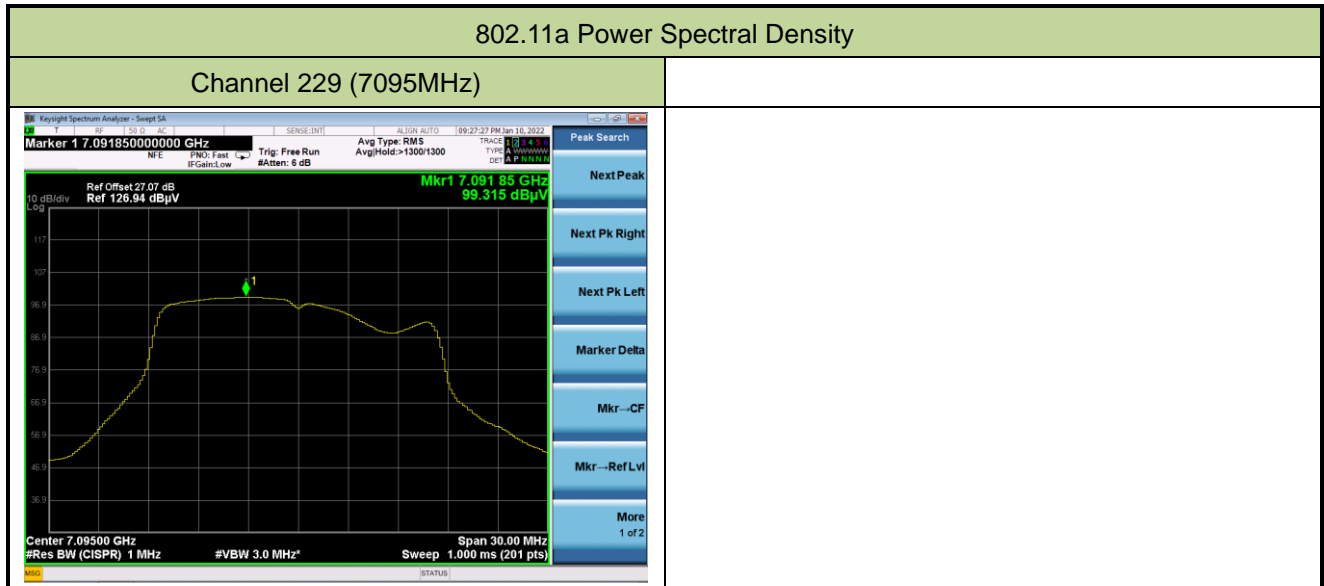

802.11a Power Spectral Density

Channel 117 (6535MHz)

Channel 153 (6715MHz)

Channel 181 (6855MHz)

Channel 185 (6875MHz)

Channel 189 (6895MHz)

Channel 213 (7015MHz)

802.11ax-HE20 Power Spectral Density