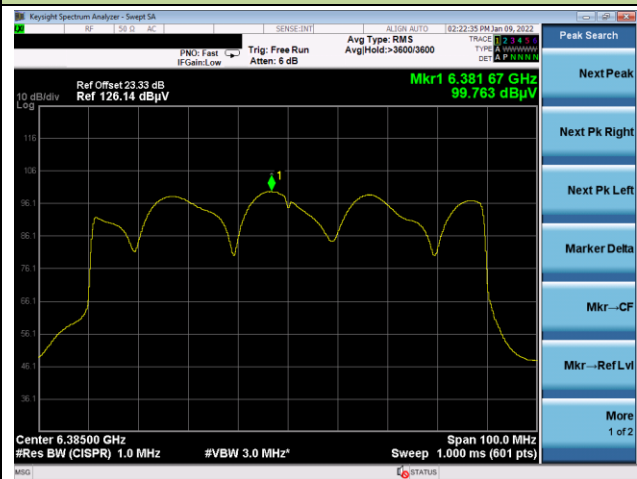

Channel 147 (6685MHz)

Channel 179 (6845MHz)

Channel 187 (6885MHz)

Channel 195 (6925MHz)

Channel 211 (7005MHz)

802.11ax-HE80 Power Spectral Density

Channel 07 (5985MHz)

Channel 55 (6225MHz)

Channel 87 (6385MHz)

Channel 103 (6465MHz)

Channel 119 (6545MHz)

Channel 135 (6625MHz)

802.11ax-HE80 Power Spectral Density

Channel 151 (6705MHz)

Channel 183 (6865MHz)

Channel 199 (6945MHz)