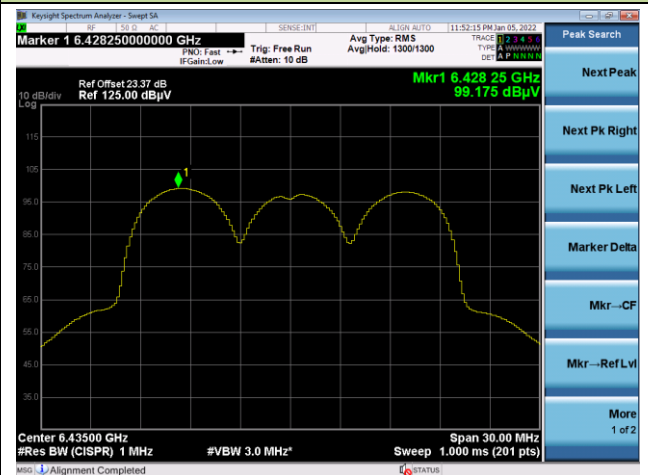

Channel 01 (5955MHz)

Channel 49 (6195MHz)

Channel 93 (6415MHz)

Channel 97 (6435MHz)

Channel 105 (6475MHz)

Channel 113 (6515MHz)

802.11ax-HE20 Power Spectral Density

Channel 117 (6535MHz)

Channel 153 (6715MHz)

Channel 181 (6855MHz)

Channel 185 (6875MHz)

Channel 189 (6895MHz)

Channel 213 (7015MHz)

802.11ax-HE20 Power Spectral Density

Channel 229 (7095MHz)

802.11ax-HE40 Power Spectral Density