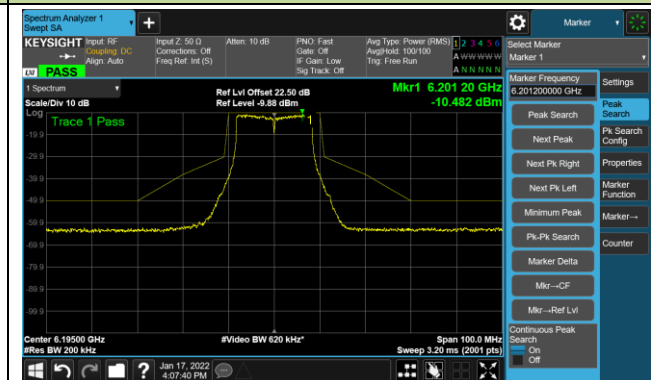

802.11ax-HE160 Power Spectral Density

Channel 207 (6985MHz)

A.5 In-Band Emission Measurement

Test Site	WZ-SR5	Test Engineer	Dandy Li
Test Date	2022/01/17~2022/01/19		

802.11a - Ant 0

Channel 01 (5955MHz)

The Reference Level

The Mask Data

Channel 49 (6195MHz)

The Reference Level

The Mask Data

Channel 93 (6415MHz)

The Reference Level

The Mask Data

802.11a - Ant 0

Channel 97 (6435MHz)

The Reference Level

The Mask Data

Channel 105 (6475MHz)

The Reference Level

The Mask Data

Channel 113 (6515MHz)

The Reference Level