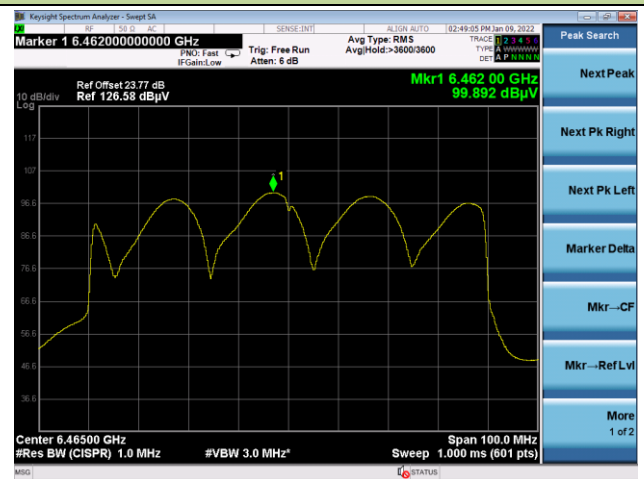

Channel 147 (6685MHz)

Channel 179 (6845MHz)

Channel 187 (6885MHz)

Channel 195 (6925MHz)

Channel 211 (7005MHz)

802.11ax-HE80 Power Spectral Density

Channel 07 (5985MHz)

Channel 55 (6225MHz)

Channel 87 (6385MHz)

Channel 103 (6465MHz)

Channel 119 (6545MHz)

Channel 135 (6625MHz)

802.11ax-HE80 Power Spectral Density

Channel 151 (6705MHz)

Channel 183 (6865MHz)

Channel 199 (6945MHz)