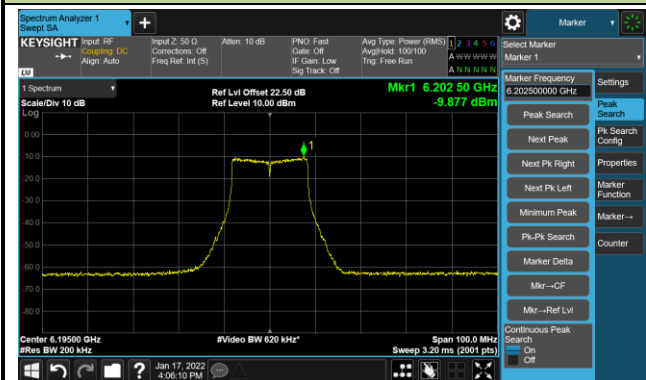

802.11ax-HE160 Power Spectral Density

Channel 207 (6985MHz)

A.5 In-Band Emission Measurement

Test Site	WZ-SR5	Test Engineer	Dandy Li
Test Date	2022/01/17~2022/01/19		

802.11a - Ant 0

Channel 01 (5955MHz)

The Reference Level

The Mask Data

Channel 49 (6195MHz)

The Reference Level

The Mask Data

Channel 93 (6415MHz)

The Reference Level

The Mask Data

802.11a - Ant 0