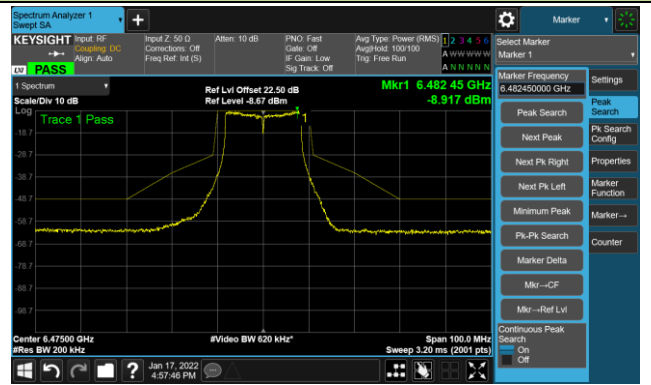

The Mask Data

Channel 49 (6195MHz)

The Reference Level

The Mask Data

Channel 93 (6415MHz)

The Reference Level

The Mask Data

802.11a - Ant 0

Channel 97 (6435MHz)

The Reference Level

The Mask Data

Channel 105 (6475MHz)

The Reference Level

The Mask Data

Channel 113 (6515MHz)

The Reference Level

The Mask Data

802.11a - Ant 0

Channel 117 (6535MHz)

The Reference Level

The Mask Data

Channel 153 (6715MHz)

The Reference Level

The Mask Data

Channel 181 (6855MHz)

The Reference Level

The Mask Data