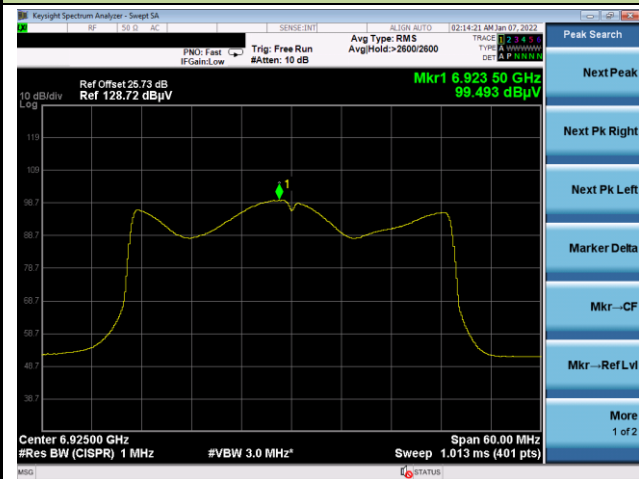

Channel 147 (6685MHz)

Channel 179 (6845MHz)

Channel 187 (6885MHz)

Channel 195 (6925MHz)

Channel 211 (7005MHz)

802.11ax-HE80 Power Spectral Density

Channel 07 (5985MHz)

Channel 55 (6225MHz)

Channel 87 (6385MHz)

Channel 103 (6465MHz)

Channel 119 (6545MHz)

Channel 135 (6625MHz)

802.11ax-HE80 Power Spectral Density

Channel 151 (6705MHz)

Channel 183 (6865MHz)

Channel 199 (6945MHz)