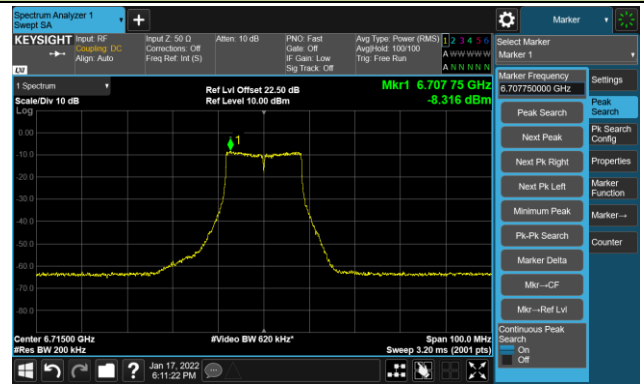

Channel 97 (6435MHz)

The Reference Level

The Mask Data

Channel 105 (6475MHz)

The Reference Level

The Mask Data

Channel 113 (6515MHz)

The Reference Level

The Mask Data

802.11a - Ant 0

Channel 117 (6535MHz)

The Reference Level

The Mask Data

Channel 153 (6715MHz)

The Reference Level

The Mask Data

Channel 181 (6855MHz)

The Reference Level

The Mask Data