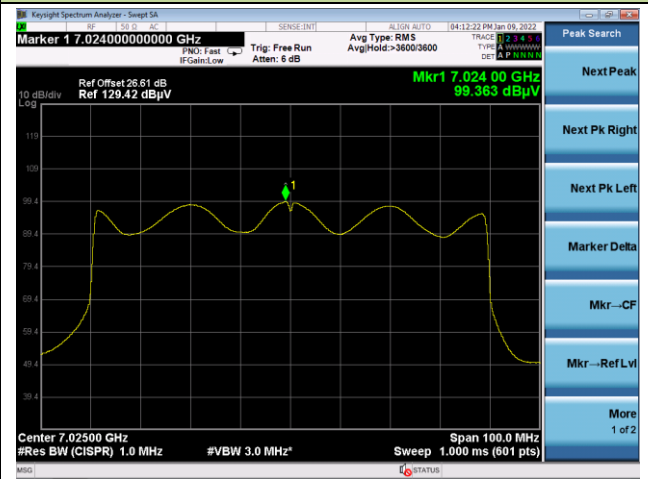

Channel 215 (7025MHz)