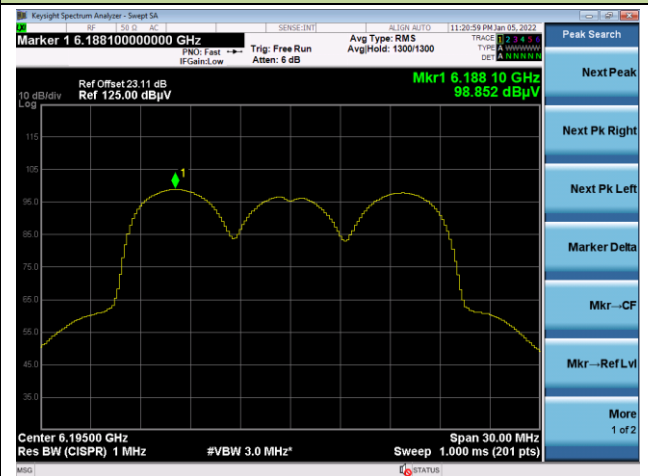

802.11a Power Spectral Density

Channel 117 (6535MHz)

Channel 153 (6715MHz)

Channel 181 (6855MHz)

Channel 185 (6875MHz)

Channel 189 (6895MHz)

Channel 213 (7015MHz)

802.11ax-HE20 Power Spectral Density

Channel 01 (5955MHz)

Channel 49 (6195MHz)

Channel 93 (6415MHz)

Channel 97 (6435MHz)

Channel 105 (6475MHz)

Channel 113 (6515MHz)

802.11ax-HE20 Power Spectral Density

Channel 117 (6535MHz)