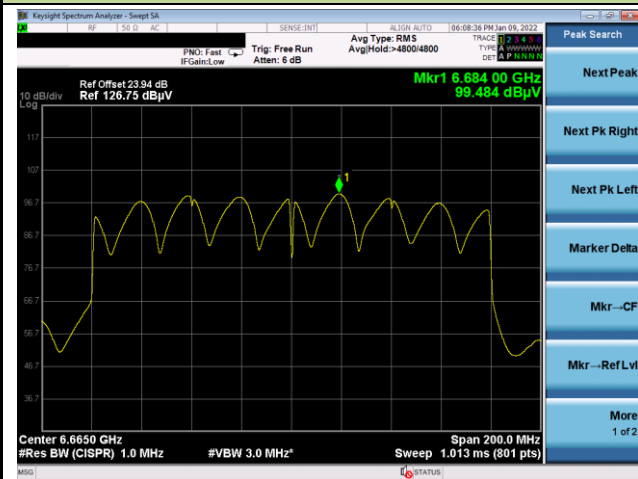

Channel 215 (7025MHz)

802.11ax-HE160 Power Spectral Density

Channel 15 (6025MHz)

Channel 47 (6185MHz)

Channel 79 (6345MHz)

Channel 111 (6505MHz)

Channel 143 (6665MHz)

Channel 175 (6825MHz)