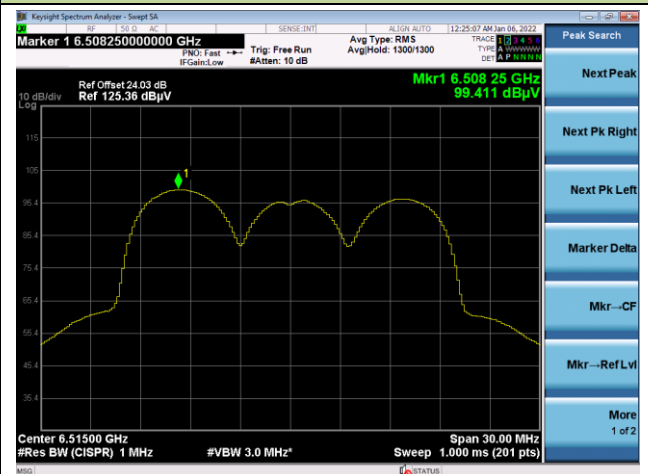

Channel 01 (5955MHz)

Channel 49 (6195MHz)

Channel 93 (6415MHz)

Channel 97 (6435MHz)

Channel 105 (6475MHz)

Channel 113 (6515MHz)

802.11ax-HE20 Power Spectral Density

Channel 117 (6535MHz)

Channel 153 (6715MHz)

Channel 181 (6855MHz)

Channel 185 (6875MHz)

Channel 189 (6895MHz)

Channel 213 (7015MHz)

802.11ax-HE20 Power Spectral Density

Channel 229 (7095MHz)

802.11ax-HE40 Power Spectral Density