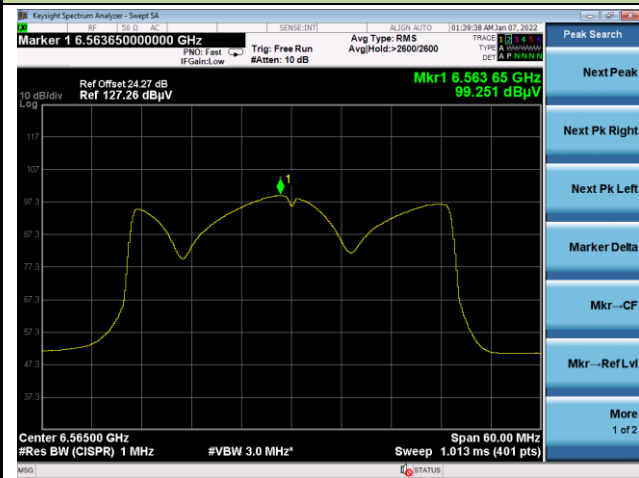

Channel 03 (5965MHz)

Channel 51 (6205MHz)

Channel 91 (6405MHz)

Channel 99 (6445MHz)

Channel 107 (6485MHz)

Channel 115 (6525MHz)

802.11ax-HE40 Power Spectral Density

Channel 123 (6565MHz)