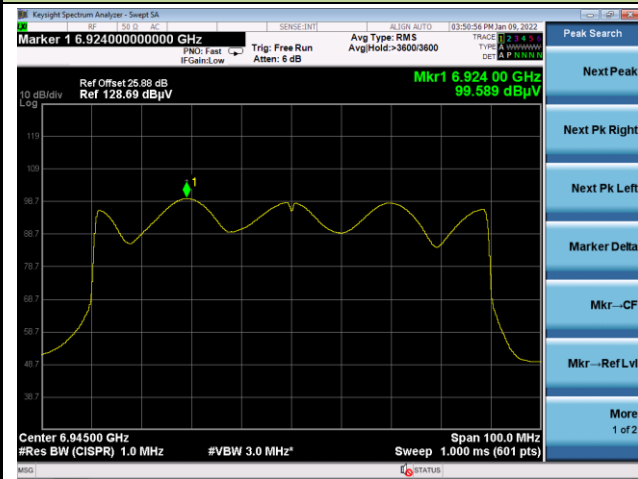

Channel 87 (6385MHz)

Channel 103 (6465MHz)

Channel 119 (6545MHz)

Channel 135 (6625MHz)

802.11ax-HE80 Power Spectral Density

Channel 151 (6705MHz)

Channel 183 (6865MHz)

Channel 199 (6945MHz)