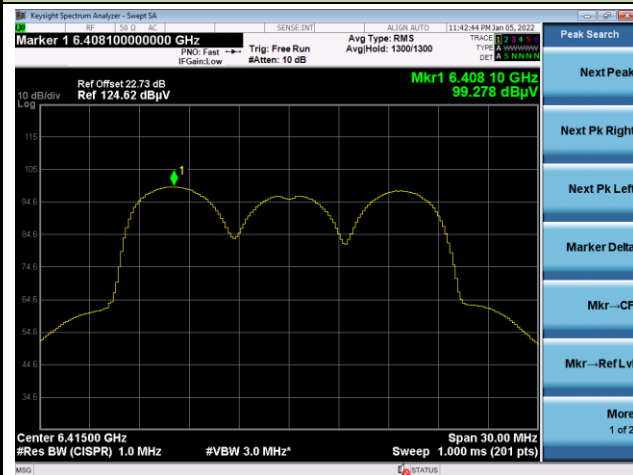

802.11a Power Spectral Density

Channel 117 (6535MHz)

Channel 153 (6715MHz)

Channel 181 (6855MHz)

Channel 185 (6875MHz)

Channel 189 (6895MHz)

Channel 213 (7015MHz)

802.11ax-HE20 Power Spectral Density

Channel 01 (5955MHz)

Channel 49 (6195MHz)

Channel 93 (6415MHz)

Channel 97 (6435MHz)

Channel 105 (6475MHz)

Channel 113 (6515MHz)

802.11ax-HE20 Power Spectral Density

Channel 117 (6535MHz)