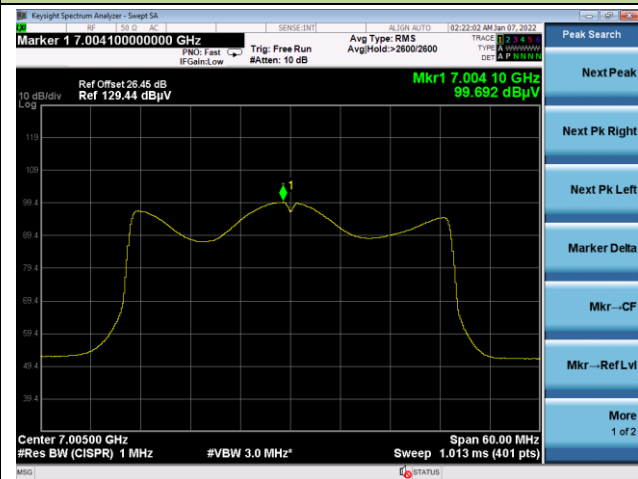

Channel 147 (6685MHz)

Channel 179 (6845MHz)

Channel 187 (6885MHz)

Channel 195 (6925MHz)

Channel 211 (7005MHz)

802.11ax-HE80 Power Spectral Density

Channel 07 (5985MHz)

Channel 55 (6225MHz)

Channel 87 (6385MHz)

Channel 103 (6465MHz)

Channel 119 (6545MHz)

Channel 135 (6625MHz)

802.11ax-HE80 Power Spectral Density

Channel 151 (6705MHz)

Channel 183 (6865MHz)

Channel 199 (6945MHz)