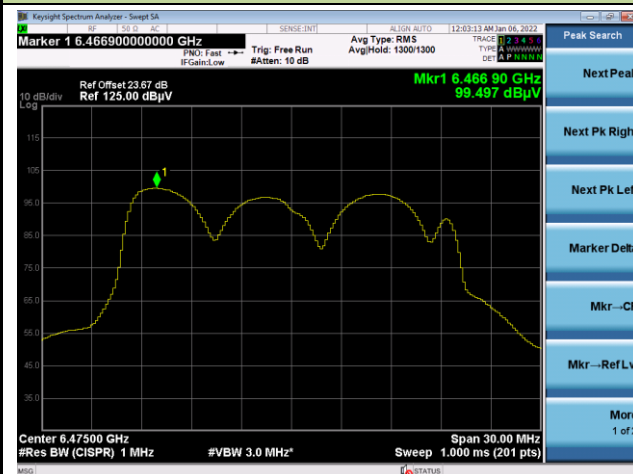

Channel 01 (5955MHz)

Channel 49 (6195MHz)

Channel 93 (6415MHz)

Channel 97 (6435MHz)

Channel 105 (6475MHz)

Channel 113 (6515MHz)

802.11ax-HE20 Power Spectral Density

Channel 117 (6535MHz)

Channel 153 (6715MHz)

Channel 181 (6855MHz)

Channel 185 (6875MHz)

Channel 189 (6895MHz)

Channel 213 (7015MHz)

802.11ax-HE20 Power Spectral Density

Channel 229 (7095MHz)

802.11ax-HE40 Power Spectral Density