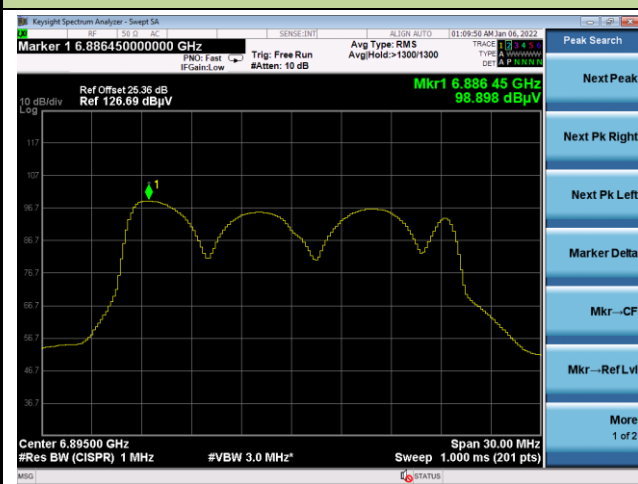

Channel 153 (6715MHz)

Channel 181 (6855MHz)

Channel 185 (6875MHz)

Channel 189 (6895MHz)

Channel 213 (7015MHz)

802.11ax-HE20 Power Spectral Density

Channel 229 (7095MHz)

802.11ax-HE40 Power Spectral Density