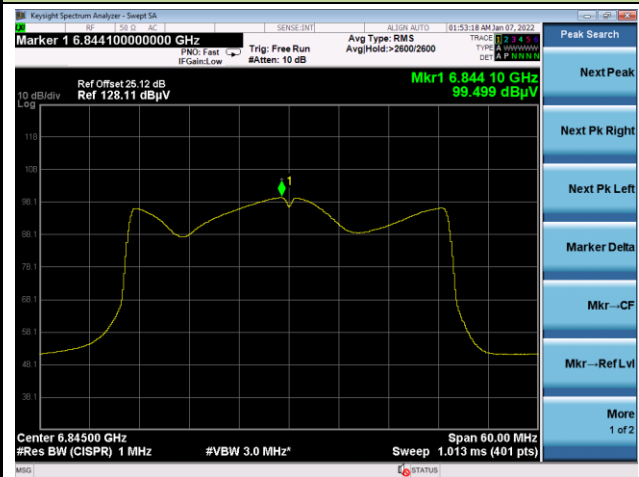

Channel 179 (6845MHz)