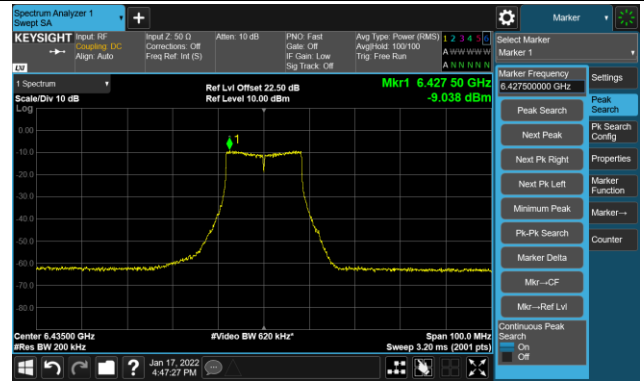

802.11ax-HE160 Power Spectral Density

Channel 207 (6985MHz)

A.5 In-Band Emission Measurement

Test Site	WZ-SR5	Test Engineer	Dandy Li
Test Date	2022/01/17~2022/01/19		

802.11a - Ant 0

Channel 01 (5955MHz)

The Reference Level

The Mask Data

Channel 49 (6195MHz)

The Reference Level

The Mask Data

Channel 93 (6415MHz)

The Reference Level

The Mask Data

802.11a - Ant 0

Channel 97 (6435MHz)

The Reference Level

The Mask Data

Channel 105 (6475MHz)

The Reference Level

The Mask Data

Channel 113 (6515MHz)

The Reference Level