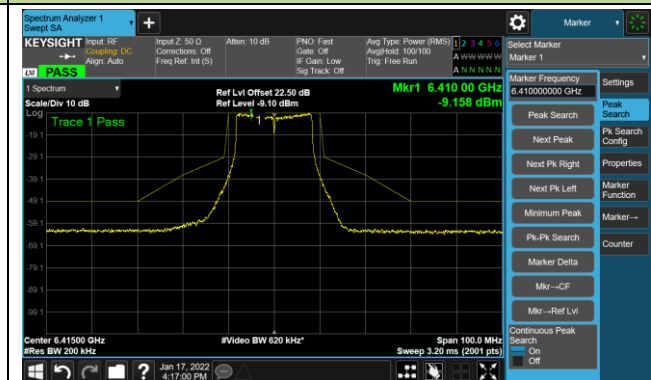

802.11ax-HE160 Power Spectral Density

Channel 207 (6985MHz)

A.5 In-Band Emission Measurement

Test Site	WZ-SR5	Test Engineer	Dandy Li
Test Date	2022/01/17~2022/01/19		

802.11a - Ant 0

Channel 01 (5955MHz)

The Reference Level

The Mask Data

Channel 49 (6195MHz)

The Reference Level

The Mask Data

Channel 93 (6415MHz)

The Reference Level

The Mask Data

802.11a - Ant 0

Channel 97 (6435MHz)

The Reference Level

The Mask Data

Channel 105 (6475MHz)

The Reference Level

The Mask Data

Channel 113 (6515MHz)

The Reference Level