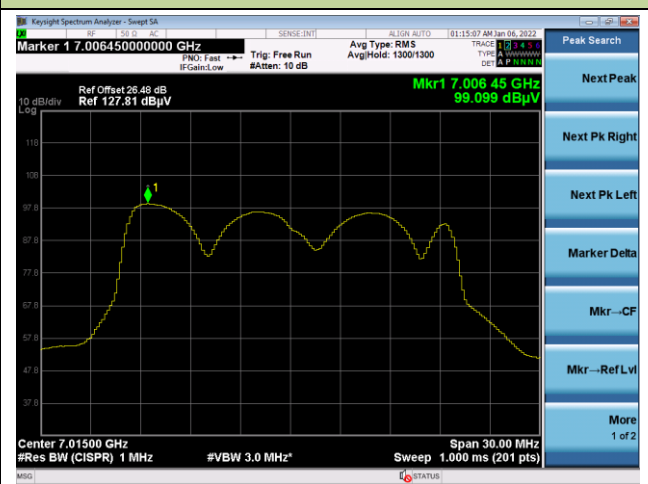

Channel 153 (6715MHz)

Channel 181 (6855MHz)

Channel 185 (6875MHz)

Channel 189 (6895MHz)

Channel 213 (7015MHz)

802.11ax-HE20 Power Spectral Density

Channel 229 (7095MHz)

802.11ax-HE40 Power Spectral Density