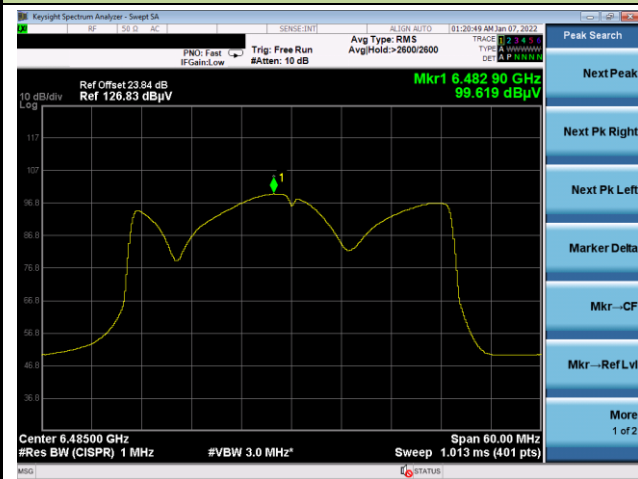

Channel 03 (5965MHz)

Channel 51 (6205MHz)

Channel 91 (6405MHz)

Channel 99 (6445MHz)

Channel 107 (6485MHz)

Channel 115 (6525MHz)

802.11ax-HE40 Power Spectral Density

Channel 123 (6565MHz)

Channel 147 (6685MHz)

Channel 179 (6845MHz)

Channel 187 (6885MHz)

Channel 195 (6925MHz)

Channel 211 (7005MHz)

802.11ax-HE80 Power Spectral Density

Channel 07 (5985MHz)

Channel 55 (6225MHz)