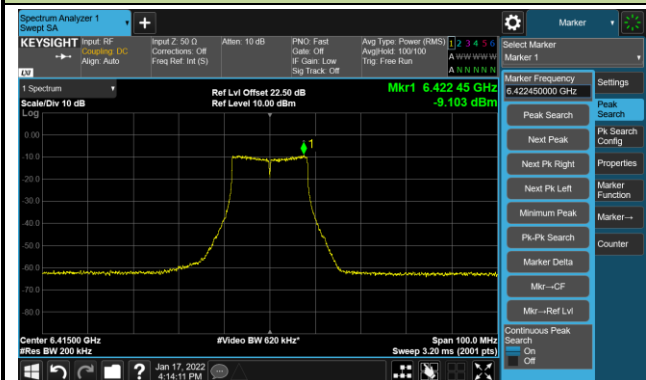

802.11ax-HE160 Power Spectral Density

Channel 207 (6985MHz)

A.5 In-Band Emission Measurement

Test Site	WZ-SR5	Test Engineer	Dandy Li
Test Date	2022/01/17~2022/01/19		

802.11a - Ant 0

Channel 01 (5955MHz)

The Reference Level

The Mask Data

Channel 49 (6195MHz)

The Reference Level

The Mask Data

Channel 93 (6415MHz)

The Reference Level

The Mask Data

802.11a - Ant 0

Channel 97 (6435MHz)

The Reference Level

The Mask Data

Channel 105 (6475MHz)

The Reference Level

The Mask Data

Channel 113 (6515MHz)

The Reference Level