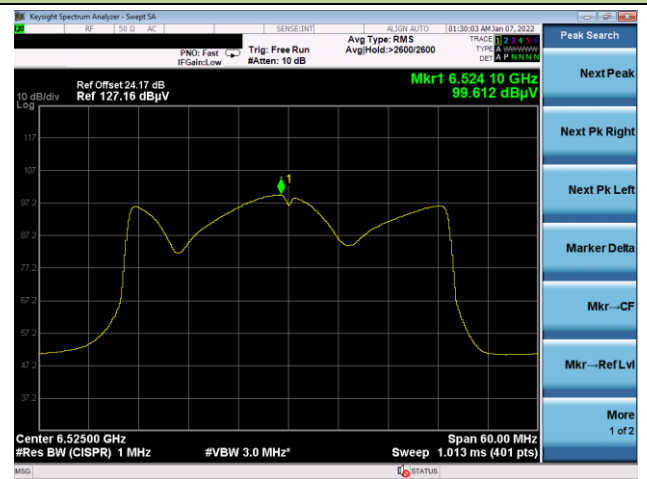

Channel 03 (5965MHz)

Channel 51 (6205MHz)

Channel 91 (6405MHz)

Channel 99 (6445MHz)

Channel 107 (6485MHz)

Channel 115 (6525MHz)

802.11ax-HE40 Power Spectral Density

Channel 123 (6565MHz)

Channel 147 (6685MHz)

Channel 179 (6845MHz)

Channel 187 (6885MHz)

Channel 195 (6925MHz)

Channel 211 (7005MHz)

802.11ax-HE80 Power Spectral Density

Channel 07 (5985MHz)

Channel 55 (6225MHz)