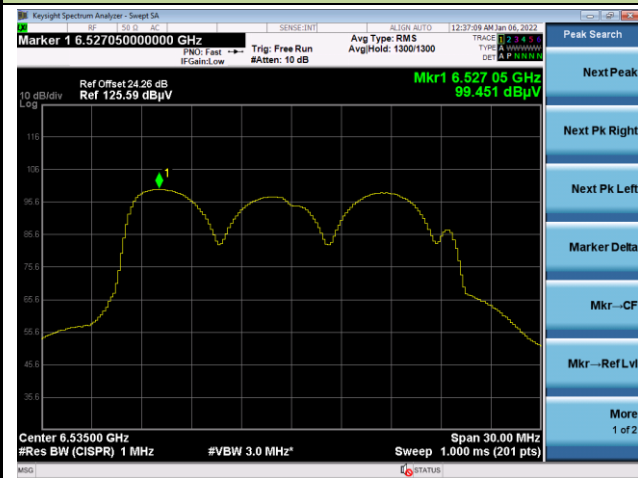

Channel 01 (5955MHz)

Channel 49 (6195MHz)

Channel 93 (6415MHz)

Channel 97 (6435MHz)

Channel 105 (6475MHz)

Channel 113 (6515MHz)

802.11ax-HE20 Power Spectral Density

Channel 117 (6535MHz)

Channel 153 (6715MHz)

Channel 181 (6855MHz)

Channel 185 (6875MHz)

Channel 189 (6895MHz)

Channel 213 (7015MHz)

802.11ax-HE20 Power Spectral Density

Channel 229 (7095MHz)

802.11ax-HE40 Power Spectral Density