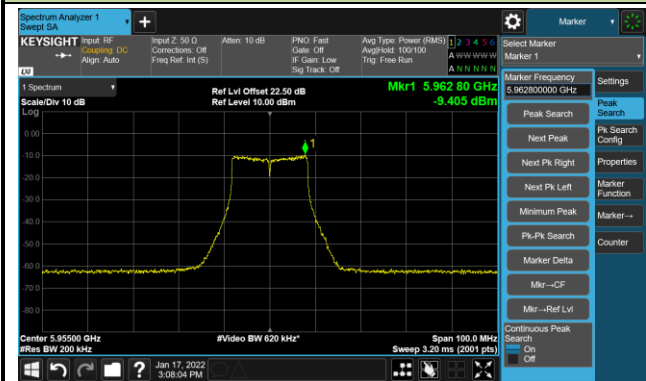

802.11ax-HE160 Power Spectral Density

Channel 207 (6985MHz)

A.5 In-Band Emission Measurement

Test Site	WZ-SR5	Test Engineer	Dandy Li
Test Date	2022/01/17~2022/01/19		

802.11a - Ant 0

Channel 01 (5955MHz)

The Reference Level

The Mask Data

Channel 49 (6195MHz)

The Reference Level

The Mask Data

Channel 93 (6415MHz)

The Reference Level

The Mask Data

802.11a - Ant 0

Channel 97 (6435MHz)

The Reference Level

The Mask Data

Channel 105 (6475MHz)

The Reference Level

The Mask Data

Channel 113 (6515MHz)

The Reference Level