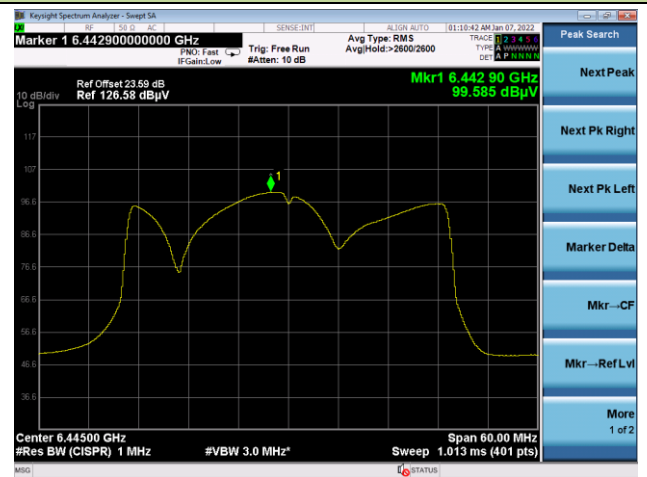

Channel 03 (5965MHz)

Channel 51 (6205MHz)

Channel 91 (6405MHz)

Channel 99 (6445MHz)

Channel 107 (6485MHz)

Channel 115 (6525MHz)

802.11ax-HE40 Power Spectral Density

Channel 123 (6565MHz)

Channel 147 (6685MHz)

Channel 179 (6845MHz)

Channel 187 (6885MHz)

Channel 195 (6925MHz)

Channel 211 (7005MHz)

802.11ax-HE80 Power Spectral Density

Channel 07 (5985MHz)

Channel 55 (6225MHz)