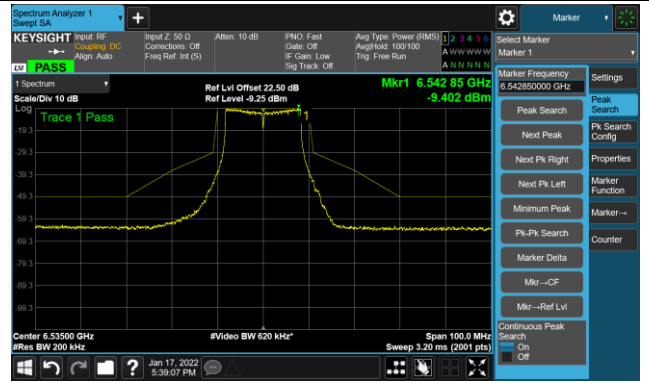

Channel 97 (6435MHz)

The Reference Level

The Mask Data

Channel 105 (6475MHz)

The Reference Level

The Mask Data

Channel 113 (6515MHz)

The Reference Level

The Mask Data

802.11a - Ant 0

Channel 117 (6535MHz)

The Reference Level

The Mask Data

Channel 153 (6715MHz)

The Reference Level

The Mask Data

Channel 181 (6855MHz)

The Reference Level

The Mask Data