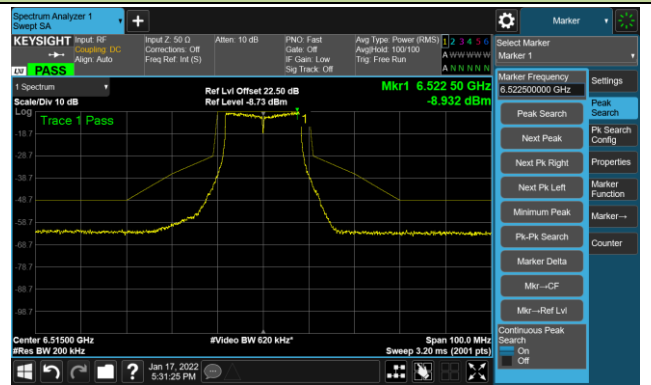

The Mask Data

Channel 49 (6195MHz)

The Reference Level

The Mask Data

Channel 93 (6415MHz)

The Reference Level

The Mask Data

802.11a - Ant 0

Channel 97 (6435MHz)

The Reference Level

The Mask Data

Channel 105 (6475MHz)

The Reference Level

The Mask Data

Channel 113 (6515MHz)

The Reference Level

The Mask Data

802.11a - Ant 0

Channel 117 (6535MHz)

The Reference Level

The Mask Data

Channel 153 (6715MHz)

The Reference Level

The Mask Data

Channel 181 (6855MHz)

The Reference Level

The Mask Data