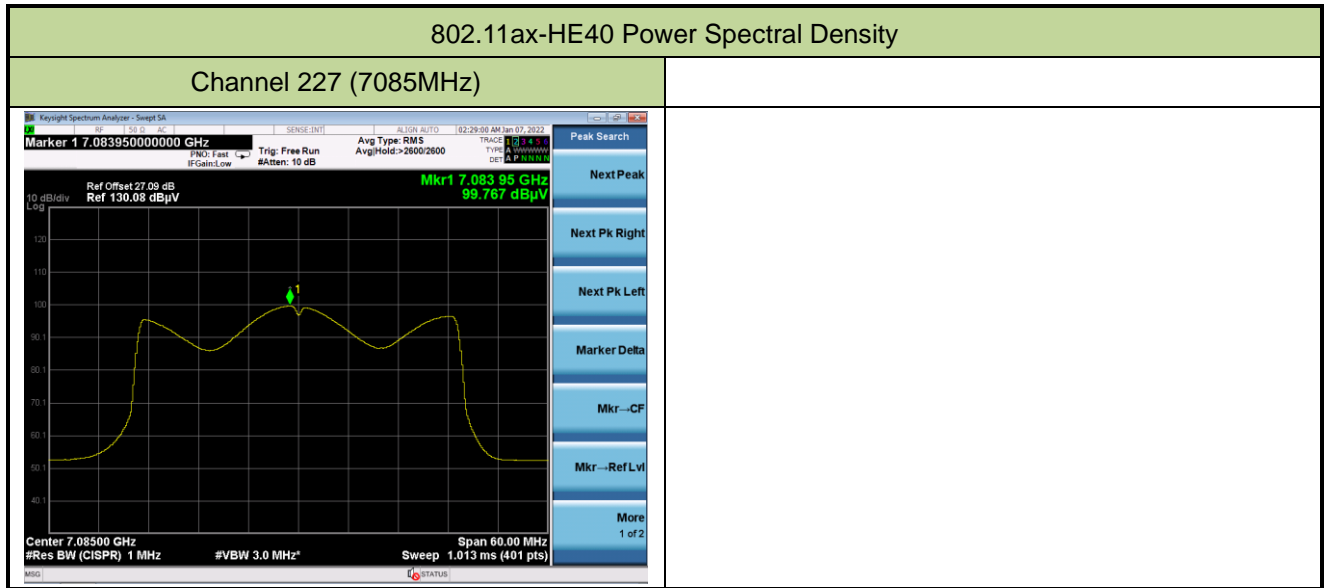

Channel 147 (6685MHz)

Channel 179 (6845MHz)

Channel 187 (6885MHz)

Channel 195 (6925MHz)

Channel 211 (7005MHz)

802.11ax-HE80 Power Spectral Density

Channel 07 (5985MHz)

Channel 55 (6225MHz)