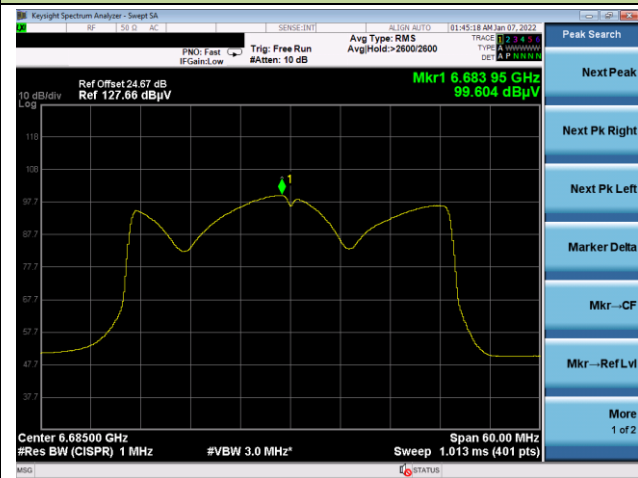

Channel 03 (5965MHz)

Channel 51 (6205MHz)

Channel 91 (6405MHz)

Channel 99 (6445MHz)

Channel 107 (6485MHz)

Channel 115 (6525MHz)

802.11ax-HE40 Power Spectral Density

Channel 123 (6565MHz)

Channel 147 (6685MHz)

Channel 179 (6845MHz)

Channel 187 (6885MHz)

Channel 195 (6925MHz)

Channel 211 (7005MHz)

802.11ax-HE80 Power Spectral Density

Channel 07 (5985MHz)

Channel 55 (6225MHz)