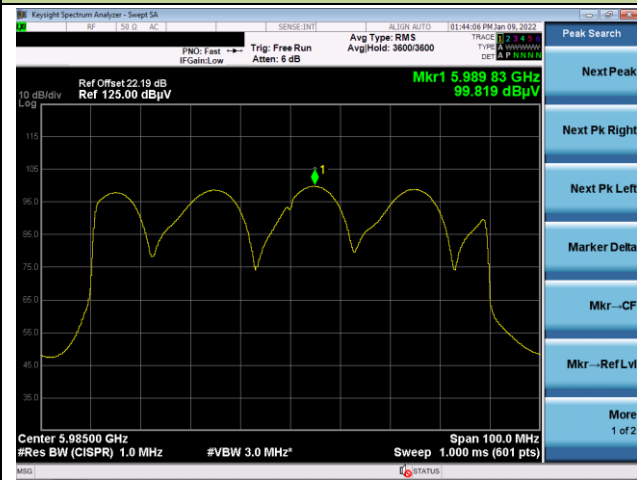

Channel 147 (6685MHz)

Channel 179 (6845MHz)

Channel 187 (6885MHz)

Channel 195 (6925MHz)

Channel 211 (7005MHz)

802.11ax-HE80 Power Spectral Density

Channel 07 (5985MHz)

Channel 55 (6225MHz)

Channel 87 (6385MHz)

Channel 103 (6465MHz)

Channel 119 (6545MHz)

Channel 135 (6625MHz)

802.11ax-HE80 Power Spectral Density

Channel 151 (6705MHz)

Channel 183 (6865MHz)

Channel 199 (6945MHz)