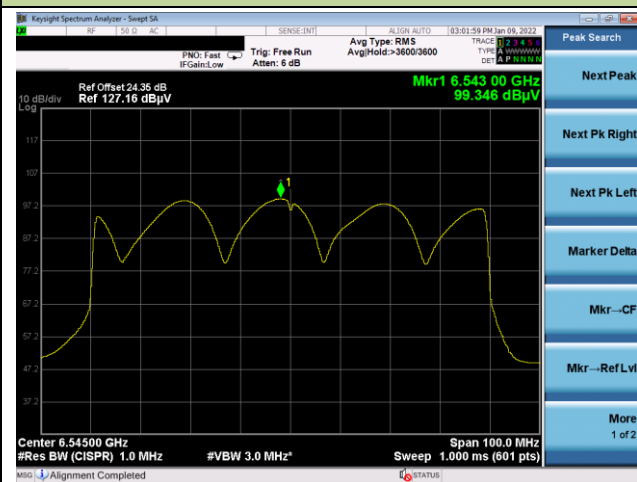

Channel 147 (6685MHz)

Channel 179 (6845MHz)

Channel 187 (6885MHz)

Channel 195 (6925MHz)

Channel 211 (7005MHz)

802.11ax-HE80 Power Spectral Density

Channel 07 (5985MHz)

Channel 55 (6225MHz)

Channel 87 (6385MHz)

Channel 103 (6465MHz)

Channel 119 (6545MHz)

Channel 135 (6625MHz)

802.11ax-HE80 Power Spectral Density

Channel 151 (6705MHz)

Channel 183 (6865MHz)

Channel 199 (6945MHz)