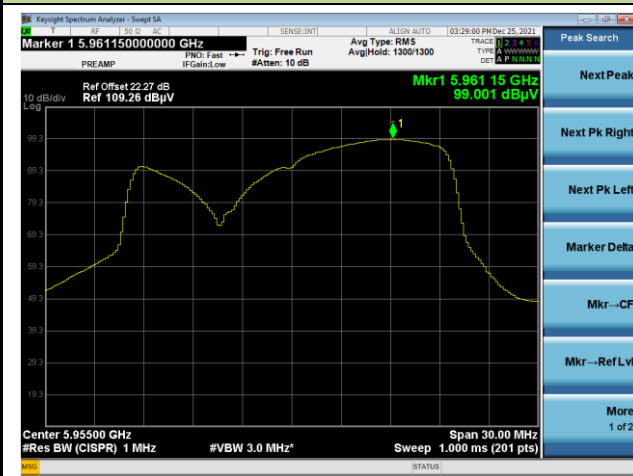

802.11a Power Spectral Density

Channel 117 (6535MHz)

Channel 153 (6715MHz)

Channel 181 (6855MHz)

Channel 185 (6875MHz)

Channel 189 (6895MHz)

Channel 213 (7015MHz)

802.11ax-HE20 Power Spectral Density

Channel 01 (5955MHz)

Channel 49 (6195MHz)

Channel 93 (6415MHz)

Channel 97 (6435MHz)

Channel 105 (6475MHz)

Channel 113 (6515MHz)

802.11ax-HE20 Power Spectral Density

Channel 117 (6535MHz)