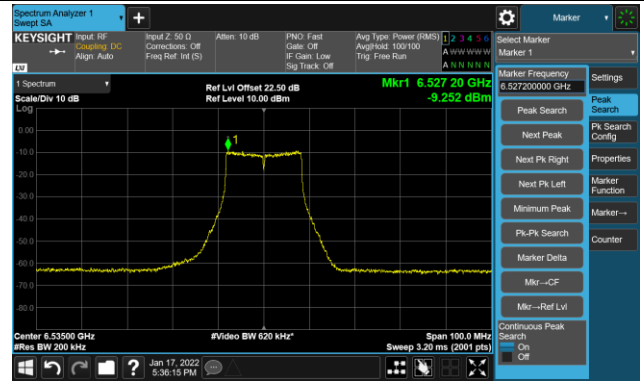

The Mask Data

Channel 49 (6195MHz)

The Reference Level

The Mask Data

Channel 93 (6415MHz)

The Reference Level

The Mask Data

802.11a - Ant 0

Channel 97 (6435MHz)

The Reference Level

The Mask Data

Channel 105 (6475MHz)

The Reference Level

The Mask Data

Channel 113 (6515MHz)

The Reference Level

The Mask Data

802.11a - Ant 0

Channel 117 (6535MHz)

The Reference Level

The Mask Data

Channel 153 (6715MHz)

The Reference Level

The Mask Data