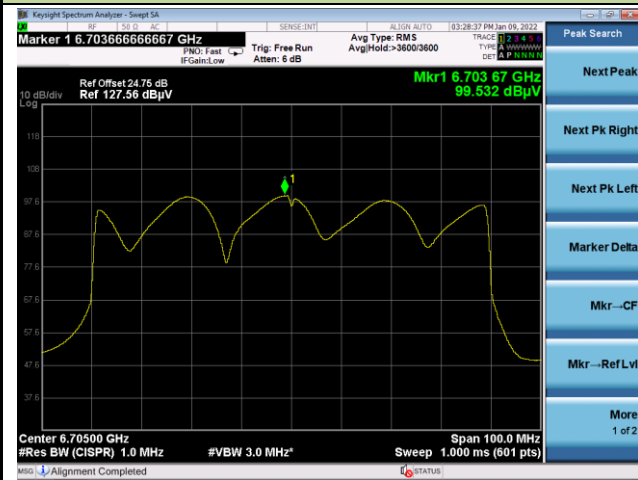

Channel 87 (6385MHz)

Channel 103 (6465MHz)

Channel 119 (6545MHz)

Channel 135 (6625MHz)

802.11ax-HE80 Power Spectral Density

Channel 151 (6705MHz)

Channel 183 (6865MHz)

Channel 199 (6945MHz)