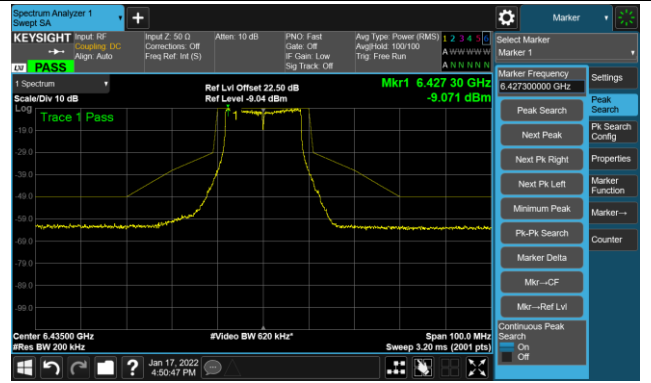

802.11ax-HE160 Power Spectral Density

Channel 207 (6985MHz)

A.5 In-Band Emission Measurement

Test Site	WZ-SR5	Test Engineer	Dandy Li
Test Date	2022/01/17~2022/01/19		

802.11a - Ant 0

Channel 01 (5955MHz)

The Reference Level

The Mask Data

Channel 49 (6195MHz)

The Reference Level

The Mask Data

Channel 93 (6415MHz)

The Reference Level

The Mask Data

802.11a - Ant 0

Channel 97 (6435MHz)

The Reference Level

The Mask Data

Channel 105 (6475MHz)

The Reference Level

The Mask Data

Channel 113 (6515MHz)

The Reference Level