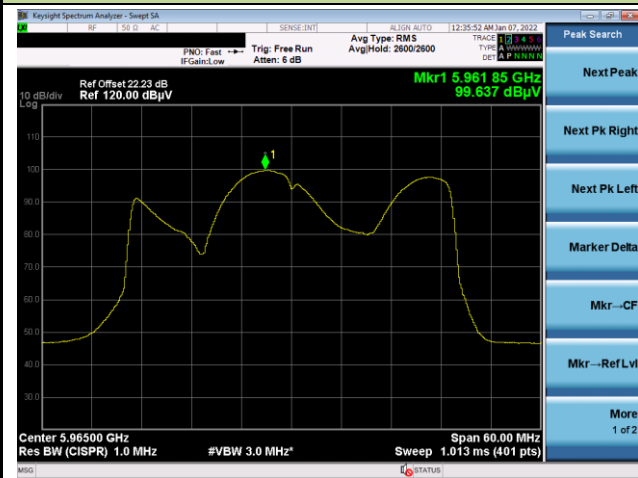

802.11ax-HE40 Power Spectral Density

Channel 03 (5965MHz)