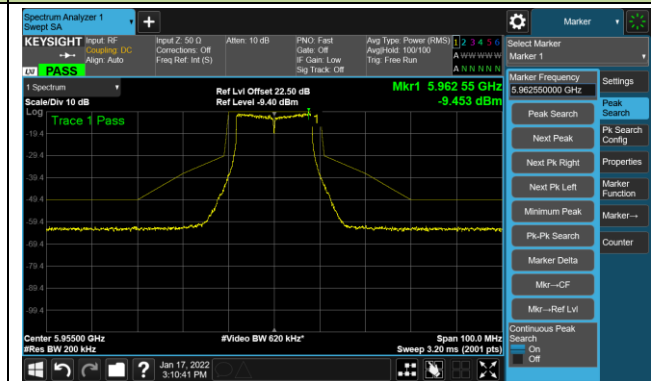

802.11ax-HE160 Power Spectral Density

Channel 207 (6985MHz)

A.5 In-Band Emission Measurement

Test Site	WZ-SR5	Test Engineer	Dandy Li
Test Date	2022/01/17~2022/01/19		

802.11a - Ant 0

Channel 01 (5955MHz)

The Reference Level

The Mask Data

Channel 49 (6195MHz)

The Reference Level

The Mask Data

Channel 93 (6415MHz)

The Reference Level

The Mask Data

802.11a - Ant 0

Channel 97 (6435MHz)

The Reference Level

The Mask Data

Channel 105 (6475MHz)

The Reference Level

The Mask Data

Channel 113 (6515MHz)

The Reference Level