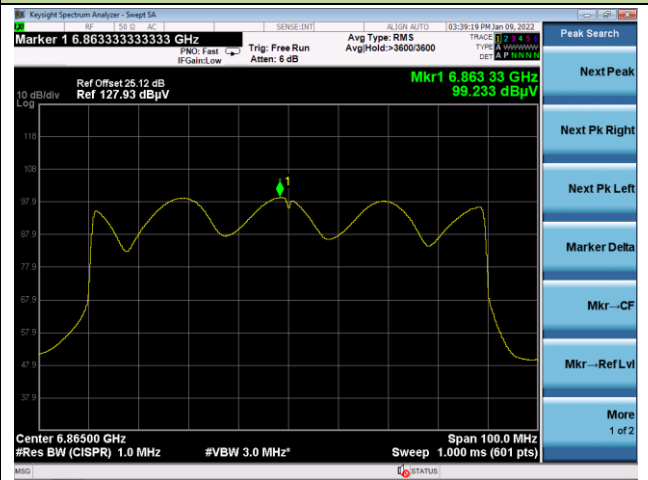

Channel 87 (6385MHz)

Channel 103 (6465MHz)

Channel 119 (6545MHz)

Channel 135 (6625MHz)

802.11ax-HE80 Power Spectral Density

Channel 151 (6705MHz)

Channel 183 (6865MHz)

Channel 199 (6945MHz)