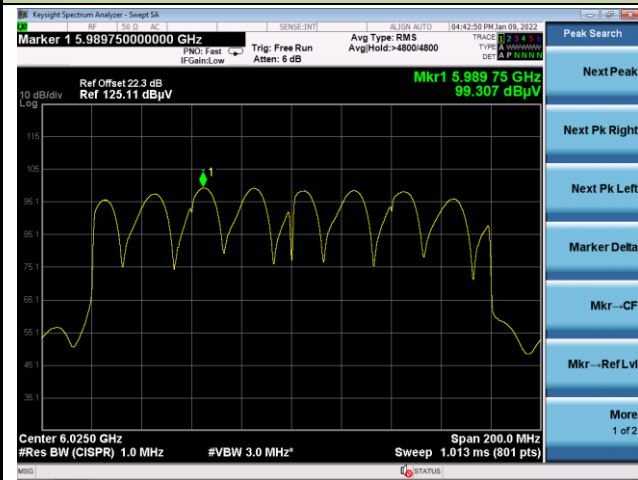

802.11ax-HE160 Power Spectral Density

Channel 15 (6025MHz)