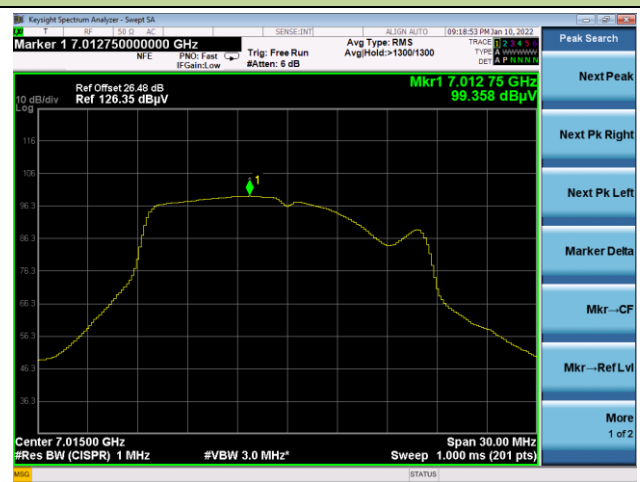

802.11a Power Spectral Density

Channel 117 (6535MHz)

Channel 153 (6715MHz)

Channel 181 (6855MHz)

Channel 185 (6875MHz)

Channel 189 (6895MHz)

Channel 213 (7015MHz)

802.11ax-HE20 Power Spectral Density