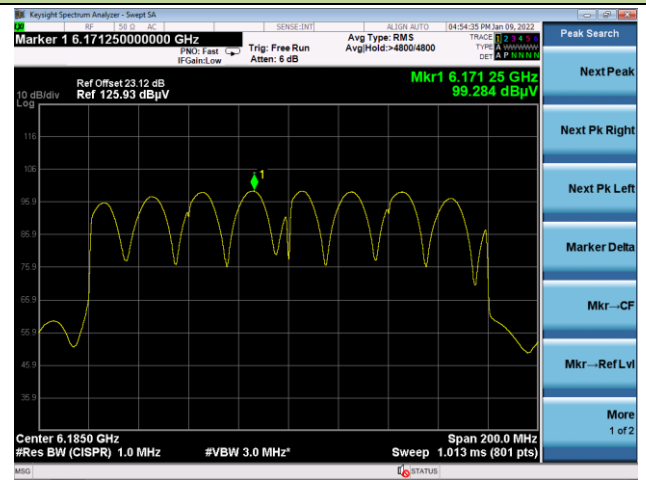

Channel 215 (7025MHz)

802.11ax-HE160 Power Spectral Density

Channel 15 (6025MHz)

Channel 47 (6185MHz)

Channel 79 (6345MHz)

Channel 111 (6505MHz)

Channel 143 (6665MHz)

Channel 175 (6825MHz)

802.11ax-HE160 Power Spectral Density

Channel 207 (6985MHz)

A.5 In-Band Emission Measurement

Test Site	WZ-SR5	Test Engineer	Dandy Li
Test Date	2022/01/17~2022/01/19		

802.11a - Ant 0

Channel 01 (5955MHz)

The Reference Level