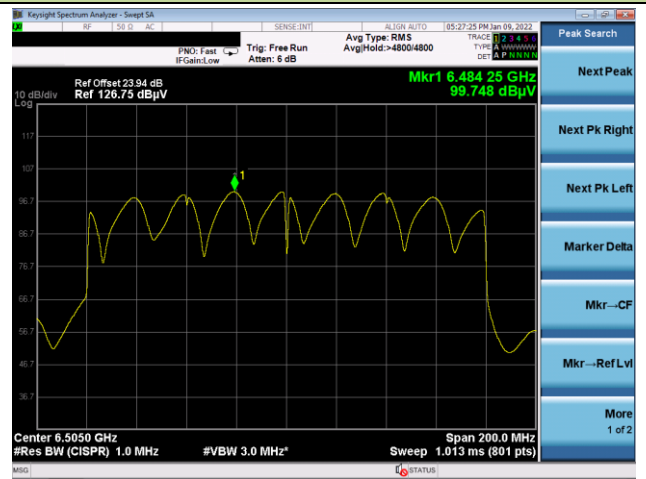

Channel 215 (7025MHz)

802.11ax-HE160 Power Spectral Density

Channel 15 (6025MHz)

Channel 47 (6185MHz)

Channel 79 (6345MHz)

Channel 111 (6505MHz)

Channel 143 (6665MHz)

Channel 175 (6825MHz)

802.11ax-HE160 Power Spectral Density

Channel 207 (6985MHz)

A.5 In-Band Emission Measurement

Test Site	WZ-SR5	Test Engineer	Dandy Li
Test Date	2022/01/17~2022/01/19		

802.11a - Ant 0

Channel 01 (5955MHz)

The Reference Level