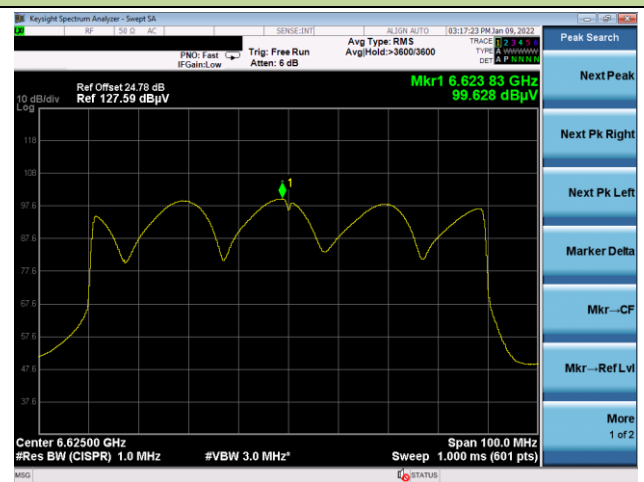

Channel 87 (6385MHz)

Channel 103 (6465MHz)

Channel 119 (6545MHz)

Channel 135 (6625MHz)

802.11ax-HE80 Power Spectral Density

Channel 151 (6705MHz)

Channel 183 (6865MHz)

Channel 199 (6945MHz)