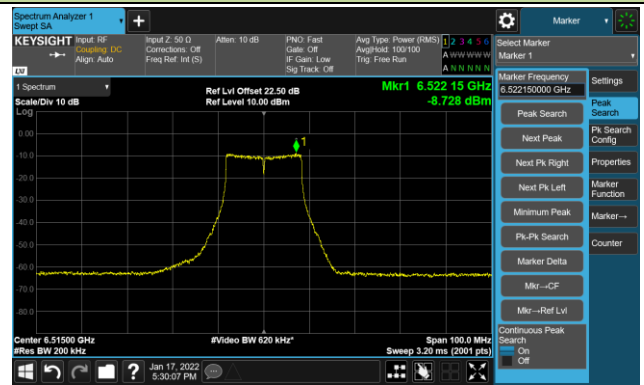

The Mask Data

Channel 49 (6195MHz)

The Reference Level

The Mask Data

Channel 93 (6415MHz)

The Reference Level

The Mask Data

802.11a - Ant 0

Channel 97 (6435MHz)

The Reference Level

The Mask Data

Channel 105 (6475MHz)

The Reference Level

The Mask Data

Channel 113 (6515MHz)

The Reference Level

The Mask Data

802.11a - Ant 0

Channel 117 (6535MHz)

The Reference Level

The Mask Data

Channel 153 (6715MHz)

The Reference Level

The Mask Data

Channel 181 (6855MHz)

The Reference Level

The Mask Data