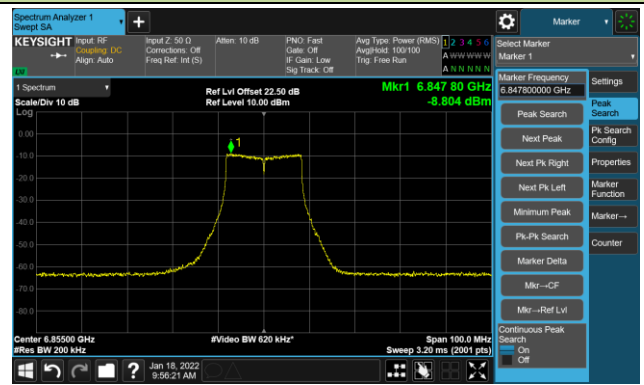

Channel 97 (6435MHz)

The Reference Level

The Mask Data

Channel 105 (6475MHz)

The Reference Level

The Mask Data

Channel 113 (6515MHz)

The Reference Level

The Mask Data

802.11a - Ant 0

Channel 117 (6535MHz)

The Reference Level

The Mask Data

Channel 153 (6715MHz)

The Reference Level

The Mask Data

Channel 181 (6855MHz)

The Reference Level

The Mask Data