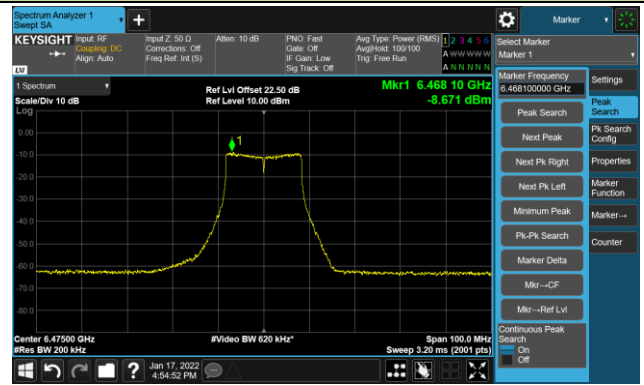

The Mask Data

Channel 49 (6195MHz)

The Reference Level

The Mask Data

Channel 93 (6415MHz)

The Reference Level

The Mask Data

802.11a - Ant 0

Channel 97 (6435MHz)

The Reference Level

The Mask Data

Channel 105 (6475MHz)

The Reference Level

The Mask Data

Channel 113 (6515MHz)

The Reference Level

The Mask Data

802.11a - Ant 0

Channel 117 (6535MHz)

The Reference Level

The Mask Data

Channel 153 (6715MHz)

The Reference Level

The Mask Data

Channel 181 (6855MHz)

The Reference Level

The Mask Data