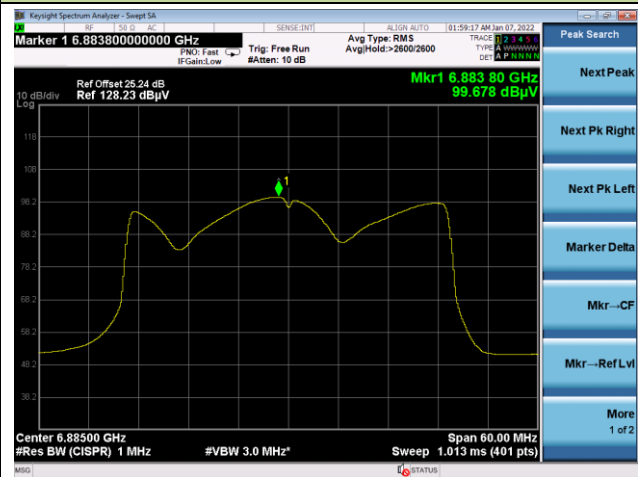

Channel 03 (5965MHz)

Channel 51 (6205MHz)

Channel 91 (6405MHz)

Channel 99 (6445MHz)

Channel 107 (6485MHz)

Channel 115 (6525MHz)

802.11ax-HE40 Power Spectral Density

Channel 123 (6565MHz)

Channel 147 (6685MHz)

Channel 179 (6845MHz)

Channel 187 (6885MHz)

Channel 195 (6925MHz)

Channel 211 (7005MHz)

802.11ax-HE80 Power Spectral Density

Channel 07 (5985MHz)

Channel 55 (6225MHz)