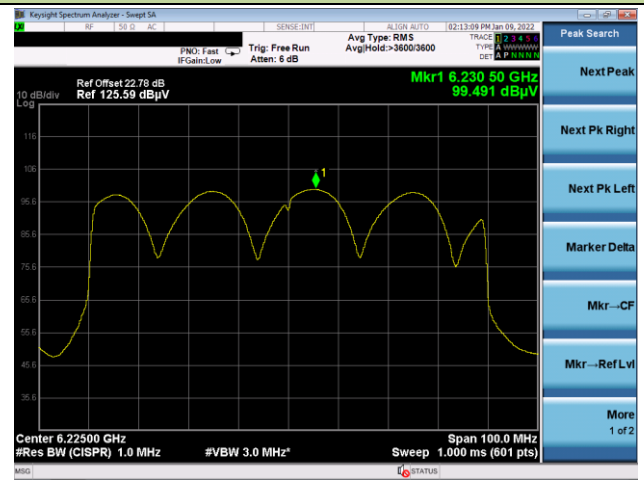

Channel 147 (6685MHz)

Channel 179 (6845MHz)

Channel 187 (6885MHz)

Channel 195 (6925MHz)

Channel 211 (7005MHz)

802.11ax-HE80 Power Spectral Density

Channel 07 (5985MHz)

Channel 55 (6225MHz)

Channel 87 (6385MHz)

Channel 103 (6465MHz)

Channel 119 (6545MHz)

Channel 135 (6625MHz)

802.11ax-HE80 Power Spectral Density

Channel 151 (6705MHz)

Channel 183 (6865MHz)

Channel 199 (6945MHz)