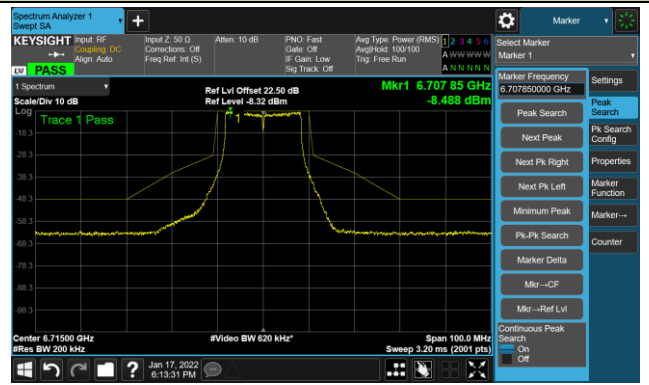

Channel 97 (6435MHz)

The Reference Level

The Mask Data

Channel 105 (6475MHz)

The Reference Level

The Mask Data

Channel 113 (6515MHz)

The Reference Level

The Mask Data

802.11a - Ant 0

Channel 117 (6535MHz)

The Reference Level

The Mask Data

Channel 153 (6715MHz)

The Reference Level

The Mask Data

Channel 181 (6855MHz)

The Reference Level

The Mask Data