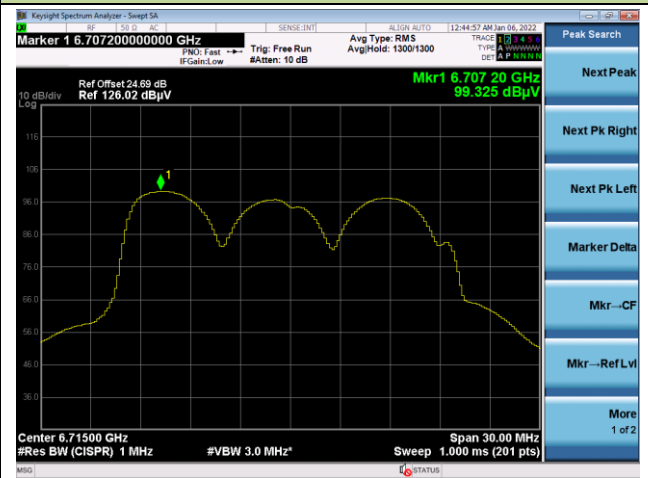

Channel 01 (5955MHz)

Channel 49 (6195MHz)

Channel 93 (6415MHz)

Channel 97 (6435MHz)

Channel 105 (6475MHz)

Channel 113 (6515MHz)

802.11ax-HE20 Power Spectral Density

Channel 117 (6535MHz)

Channel 153 (6715MHz)

Channel 181 (6855MHz)

Channel 185 (6875MHz)

Channel 189 (6895MHz)

Channel 213 (7015MHz)

802.11ax-HE20 Power Spectral Density

Channel 229 (7095MHz)

802.11ax-HE40 Power Spectral Density