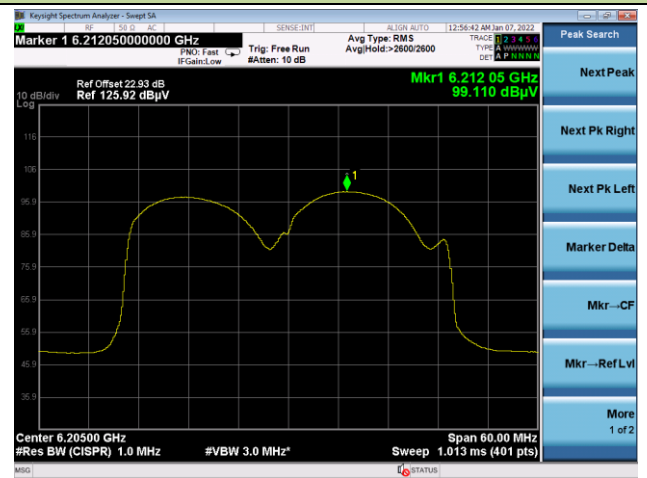

Channel 51 (6205MHz)