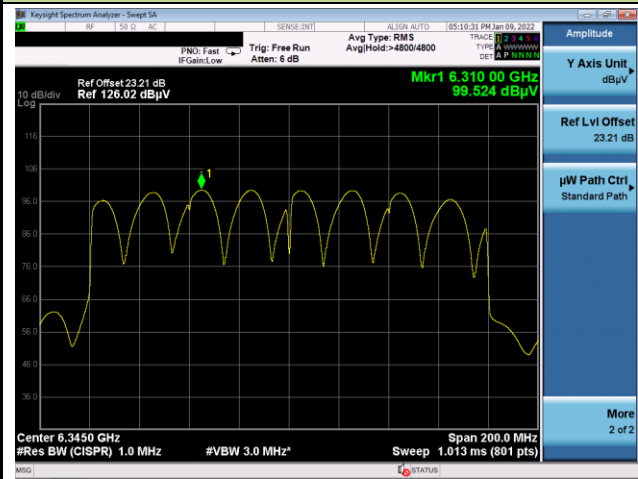

Channel 215 (7025MHz)

802.11ax-HE160 Power Spectral Density

Channel 15 (6025MHz)

Channel 47 (6185MHz)

Channel 79 (6345MHz)

Channel 111 (6505MHz)

Channel 143 (6665MHz)

Channel 175 (6825MHz)

802.11ax-HE160 Power Spectral Density

Channel 207 (6985MHz)

A.5 In-Band Emission Measurement

Test Site	WZ-SR5	Test Engineer	Dandy Li
Test Date	2022/01/17~2022/01/19		

802.11a - Ant 0

Channel 01 (5955MHz)

The Reference Level