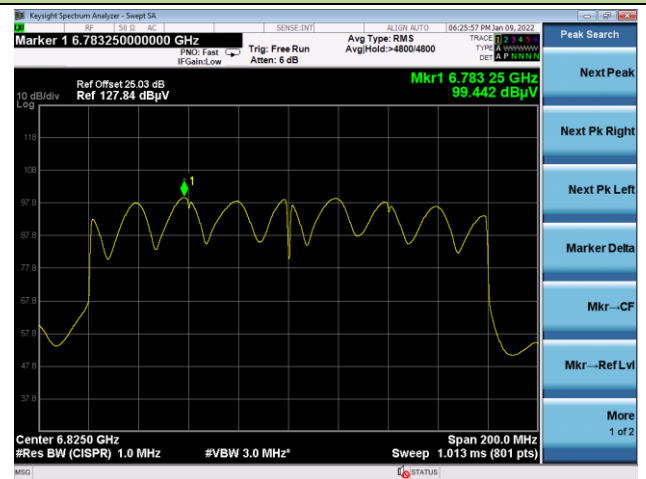

Channel 215 (7025MHz)

802.11ax-HE160 Power Spectral Density

Channel 15 (6025MHz)

Channel 47 (6185MHz)

Channel 79 (6345MHz)

Channel 111 (6505MHz)

Channel 143 (6665MHz)

Channel 175 (6825MHz)

802.11ax-HE160 Power Spectral Density

Channel 207 (6985MHz)

A.5 In-Band Emission Measurement

Test Site	WZ-SR5	Test Engineer	Dandy Li
Test Date	2022/01/17~2022/01/19		

802.11a - Ant 0

Channel 01 (5955MHz)

The Reference Level