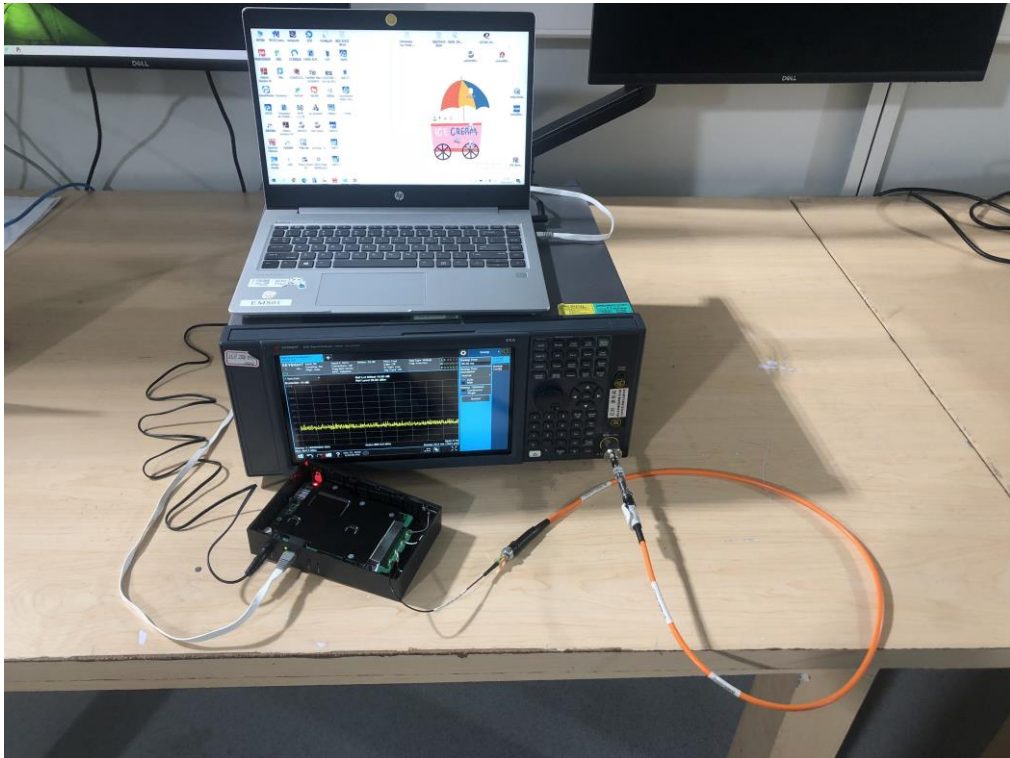

## RF Test Setup Photo

Description: Front View of Conducted Emission Test Setup

Description: Back View of Conducted Emission Test Setup

Description: Radiated Spurious Emission Test Setup for Below 1GHz

Description: Radiated Spurious Emission Test Setup for Above 1GHz

Description: RF Conducted Test Setup

Description: CBP Test Setup