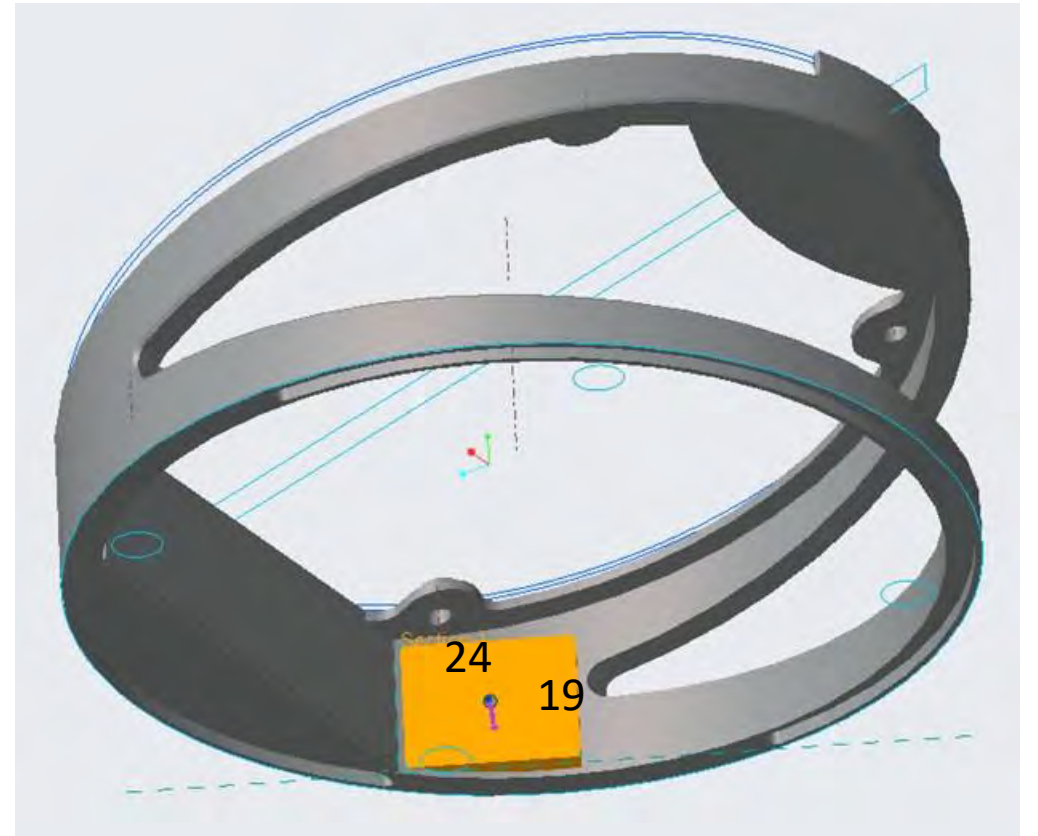

Label Dimensions

Center label (Green): 72x19mm

Center label (Green): 24x19mm