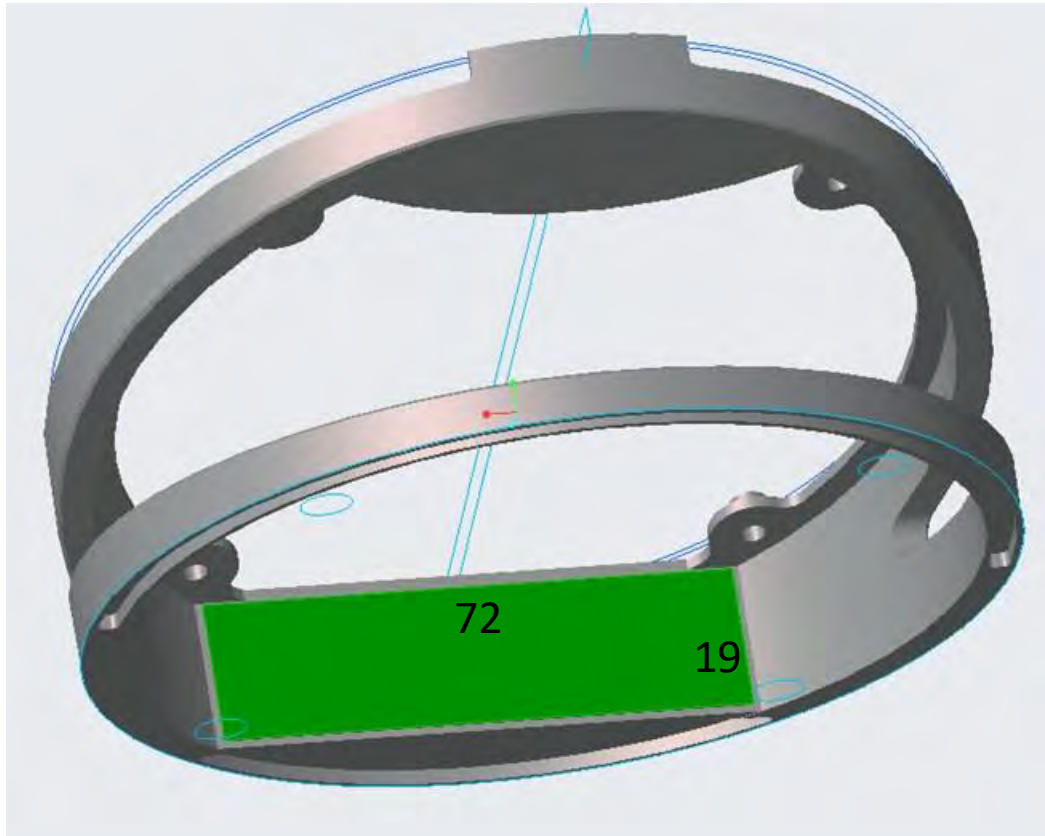

Label Dimensions

Center label (Green): 72x19mm

Center label (Green): 24x19mm