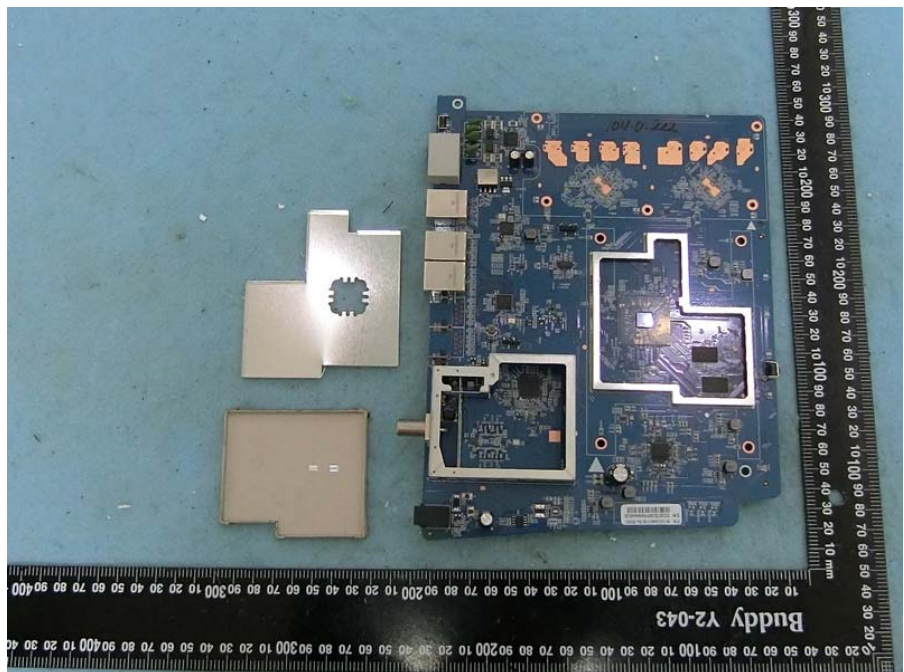

Brand Name: ARRIS Model Name: TG6452, DG6450

EUT 1

EUT 2