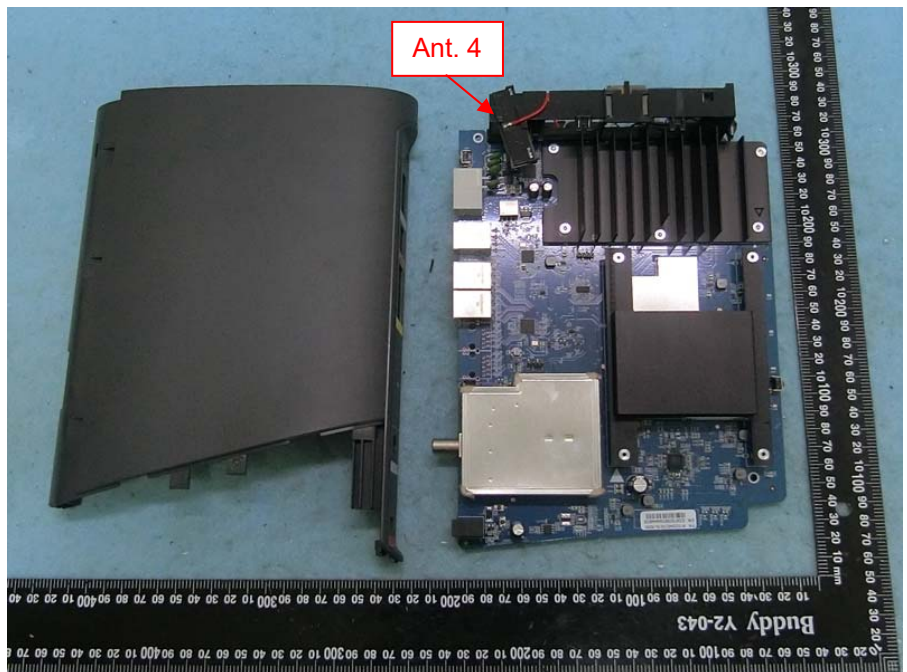

Brand Name: ARRIS Model Name: TG6452, DG6450

EUT 1

EUT 2