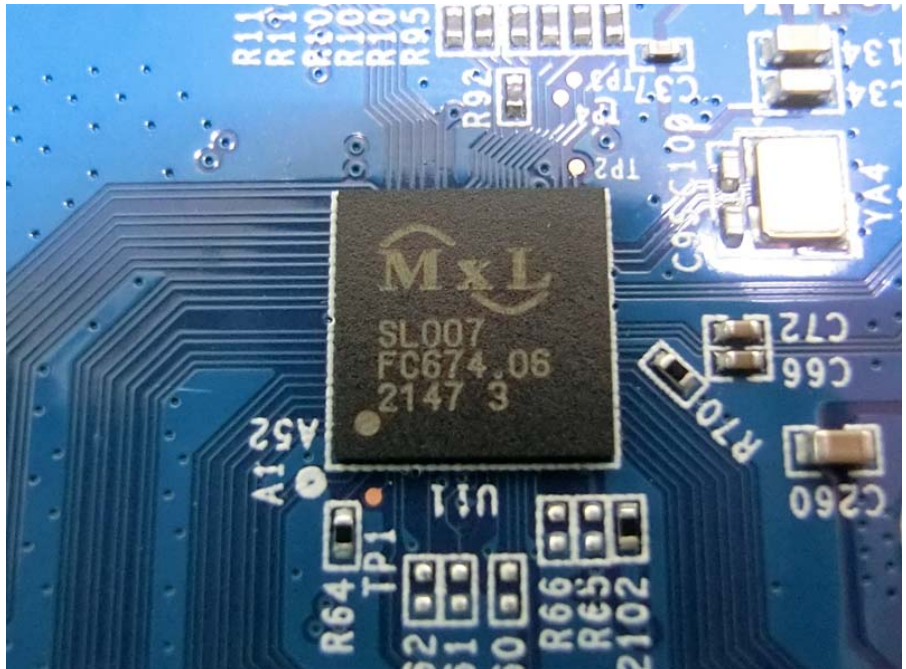

Brand Name: ARRIS Model Name: TG6452, DG6450

EUT 1

EUT 2