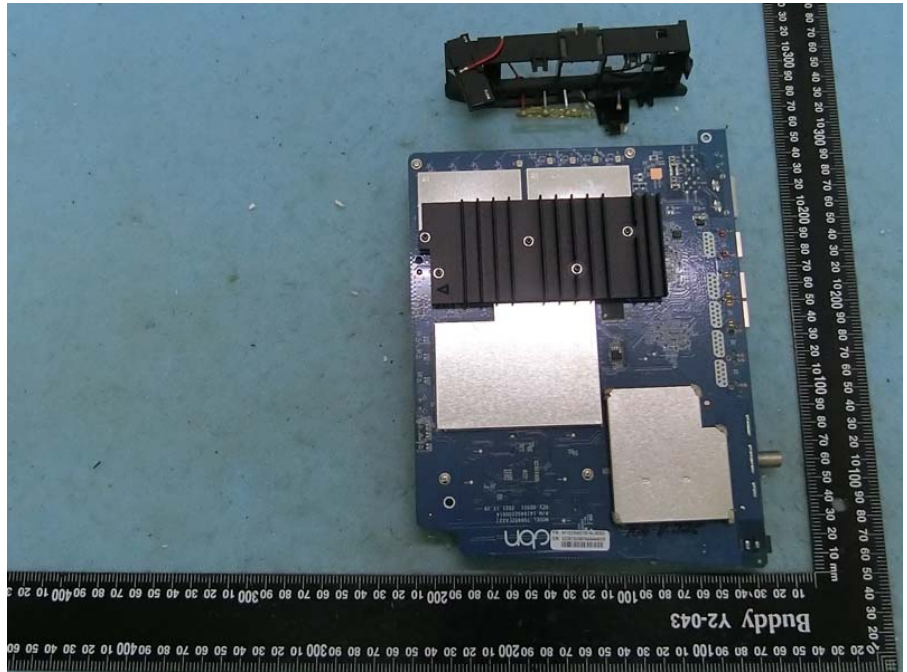

Brand Name: ARRIS Model Name: TG6452, DG6450

EUT 1

EUT 2