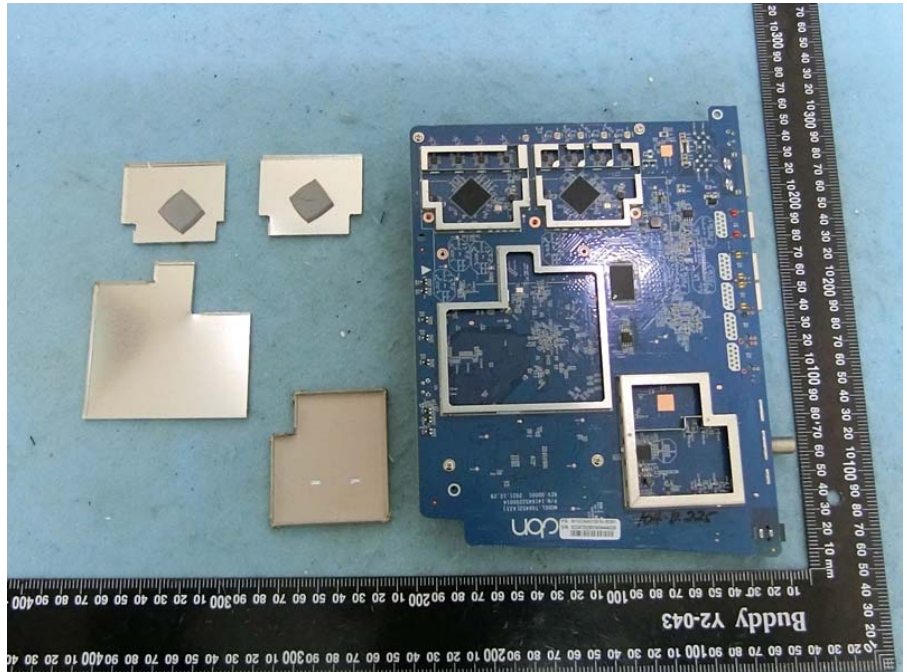

Brand Name: ARRIS Model Name: TG6452, DG6450

EUT 1

EUT 2