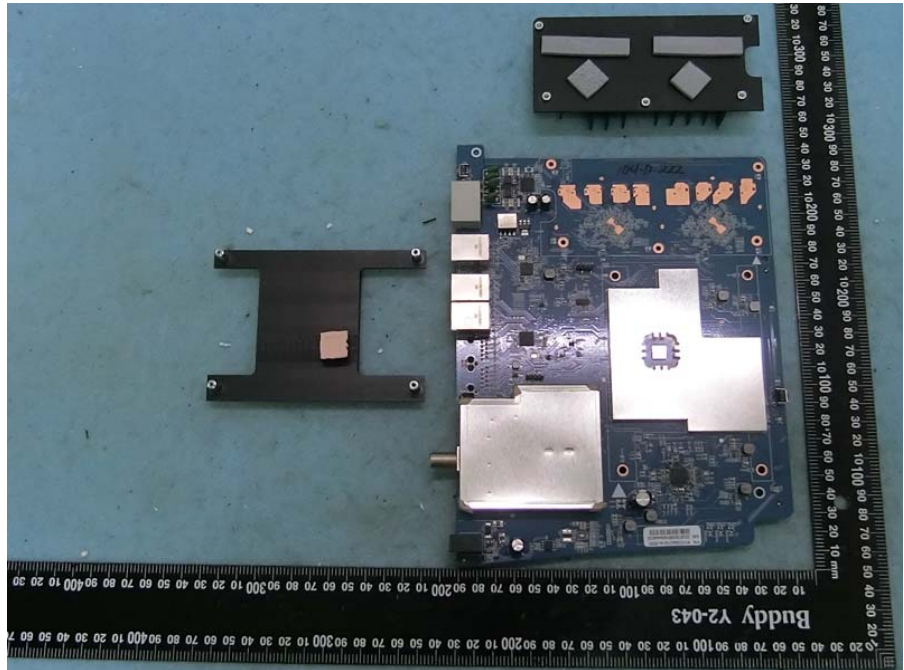

Brand Name: ARRIS Model Name: TG6452, DG6450

EUT 1

EUT 2