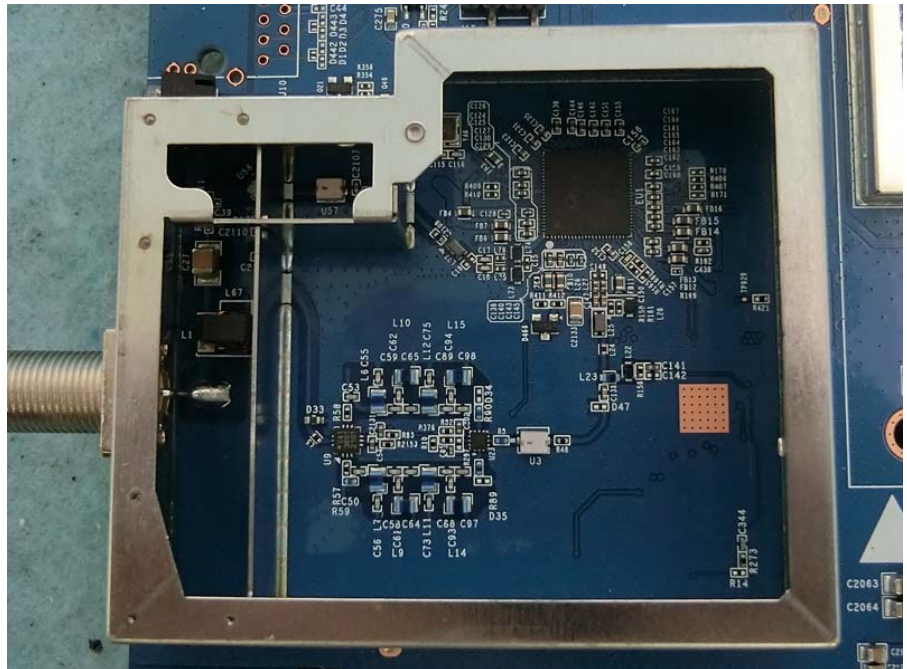

Brand Name: ARRIS Model Name: TG6452, DG6450

EUT 1

EUT 2