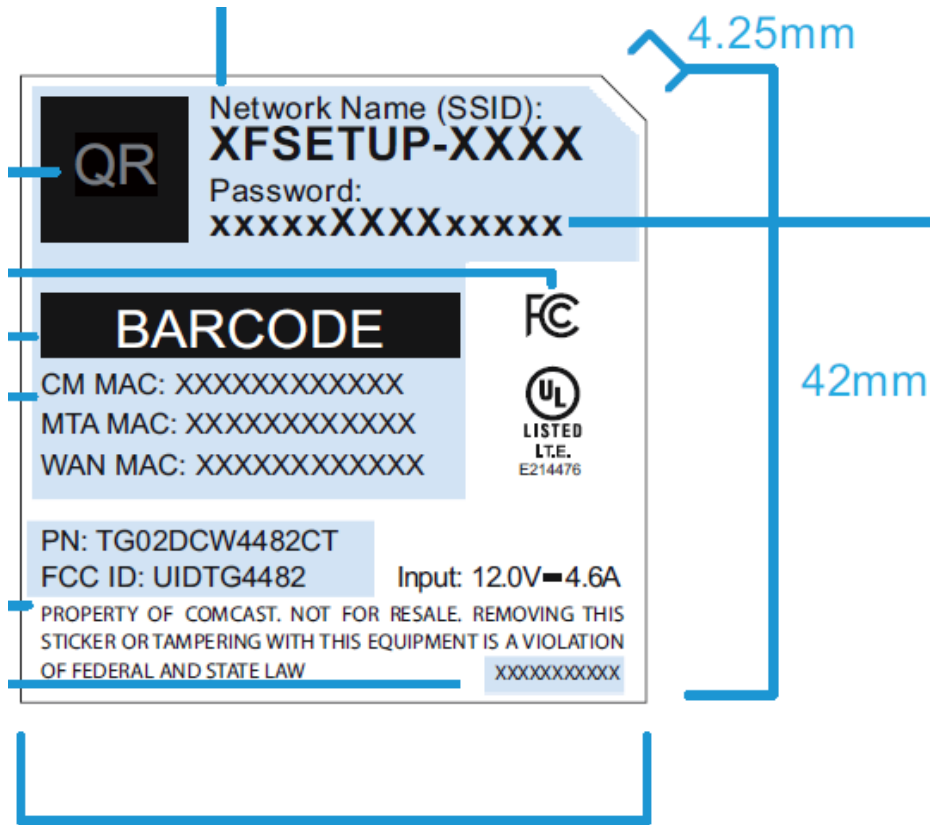

Label Location Information

Scale 1:1

EUT (Bottom side)