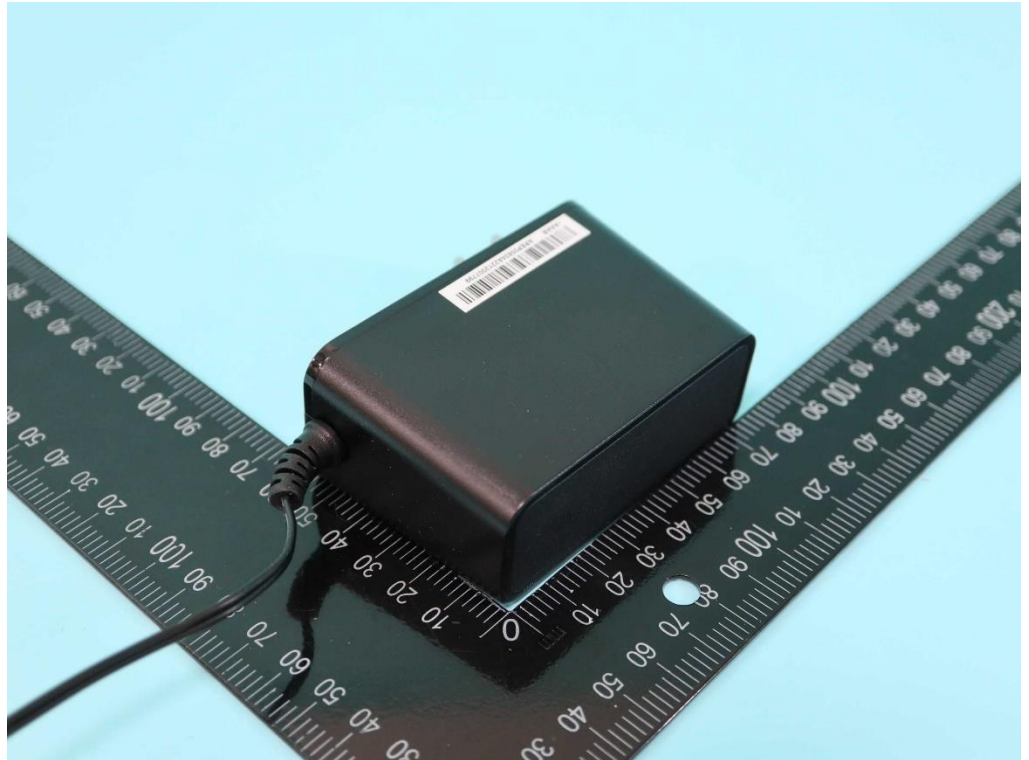

AC Adapter

RJ45 Cable

THE END