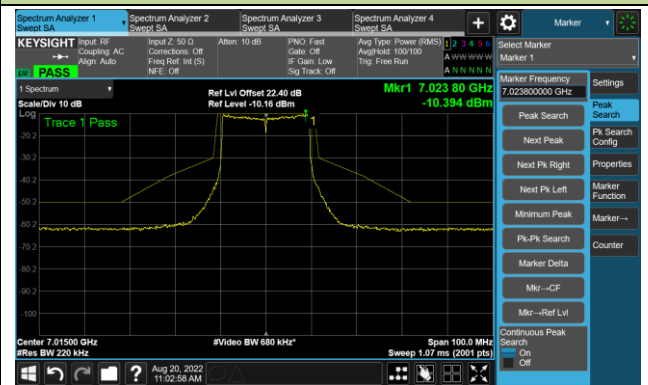

The Reference Level

The Mask Data

Channel 157 (6715MHz)

The Reference Level

The Mask Data

Channel 181 (6855MHz)

The Reference Level

The Mask Data

802.11ax-HE20 - Ant 3

Channel 185 (6875MHz)

The Reference Level

The Mask Data

Channel 189 (6895MHz)

The Reference Level

The Mask Data

Channel 213 (7015MHz)

The Reference Level

The Mask Data

802.11ax-HE20 - Ant 3

Channel 229 (7095MHz)

The Reference Level

The Mask Data

802.11ax-HE40 - Ant 3

Channel 03 (5965MHz)

The Reference Level

The Mask Data

Channel 51 (6205MHz)

The Reference Level

The Mask Data

Channel 91 (6405MHz)

The Reference Level

The Mask Data