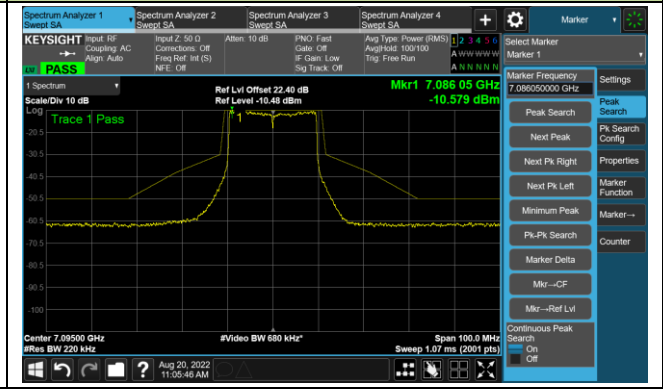

802.11ax-HE20 - Ant 3

Channel 185 (6875MHz)

The Reference Level

The Mask Data

Channel 189 (6895MHz)

The Reference Level

The Mask Data

Channel 213 (7015MHz)

The Reference Level

The Mask Data

802.11ax-HE20 - Ant 3

Channel 229 (7095MHz)

The Reference Level

The Mask Data

802.11ax-HE40 - Ant 3

Channel 03 (5965MHz)

The Reference Level

The Mask Data

Channel 51 (6205MHz)

The Reference Level

The Mask Data

Channel 91 (6405MHz)

The Reference Level

The Mask Data