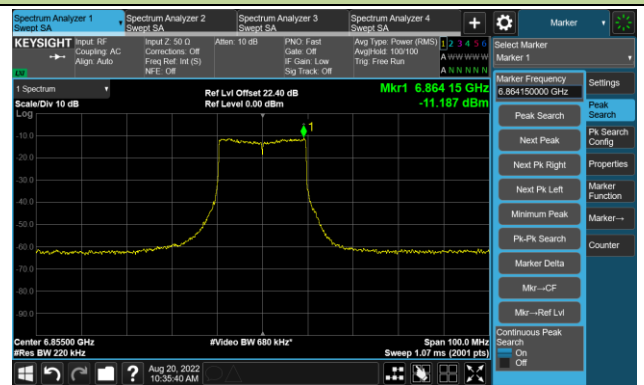

Channel 105 (6475MHz)

The Reference Level

The Mask Data

Channel 113 (6515MHz)

The Reference Level

The Mask Data

802.11ax-HE20 - Ant 3

Channel 117 (6535MHz)

The Reference Level

The Mask Data

Channel 157 (6715MHz)

The Reference Level

The Mask Data

Channel 181 (6855MHz)

The Reference Level

The Mask Data

802.11ax-HE20 - Ant 3

Channel 185 (6875MHz)

The Reference Level

The Mask Data

Channel 189 (6895MHz)

The Reference Level

The Mask Data

Channel 213 (7015MHz)