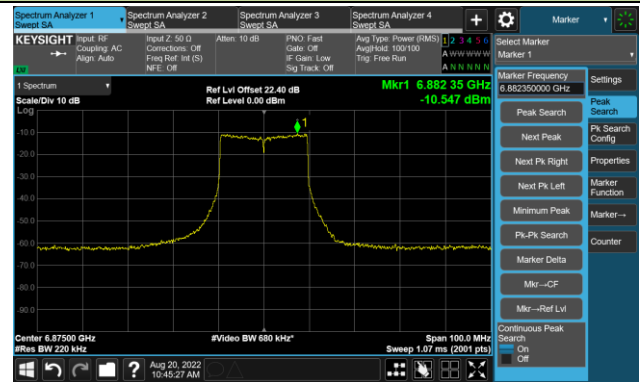

Channel 105 (6475MHz)

The Reference Level

The Mask Data

Channel 113 (6515MHz)

The Reference Level

The Mask Data

802.11ax-HE20 - Ant 3

Channel 117 (6535MHz)

The Reference Level

The Mask Data

Channel 157 (6715MHz)

The Reference Level

The Mask Data

Channel 181 (6855MHz)

The Reference Level

The Mask Data

802.11ax-HE20 - Ant 3

Channel 185 (6875MHz)

The Reference Level

The Mask Data

Channel 189 (6895MHz)

The Reference Level

The Mask Data

Channel 213 (7015MHz)