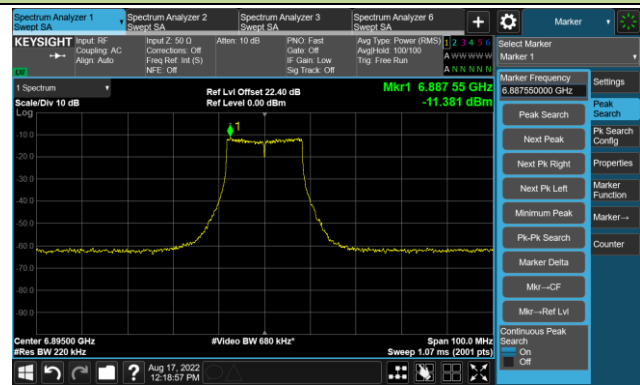

The Reference Level

The Mask Data

802.11a - Ant 3

Channel 117 (6535MHz)

The Reference Level

The Mask Data

Channel 157 (6715MHz)

The Reference Level

The Mask Data

Channel 181 (6855MHz)

The Reference Level

The Mask Data

802.11a - Ant 3

Channel 185 (6875MHz)

The Reference Level

The Mask Data

Channel 189 (6895MHz)

The Reference Level

The Mask Data

Channel 213 (7015MHz)

The Reference Level

The Mask Data

802.11a - Ant 3

Channel 229 (7095MHz)

The Reference Level

The Mask Data

802.11ax-HE20 - Ant 3

Channel 01 (5955MHz)

The Reference Level

The Mask Data

Channel 49 (6195MHz)

The Reference Level