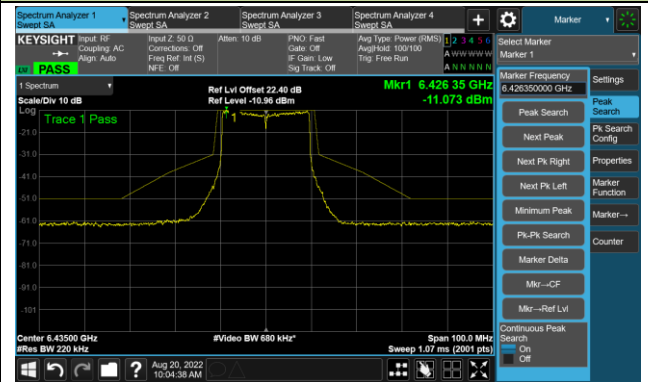

The Reference Level

The Mask Data

802.11ax-HE20 - Ant 3

Channel 01 (5955MHz)

The Reference Level

The Mask Data

Channel 49 (6195MHz)

The Reference Level

The Mask Data

Channel 93 (6415MHz)

The Reference Level

The Mask Data

802.11ax-HE20 - Ant 3

Channel 97 (6435MHz)

The Reference Level

The Mask Data

Channel 105 (6475MHz)

The Reference Level

The Mask Data

Channel 113 (6515MHz)

The Reference Level

The Mask Data

802.11ax-HE20 - Ant 3

Channel 117 (6535MHz)

The Reference Level

The Mask Data

Channel 157 (6715MHz)

The Reference Level

The Mask Data

Channel 181 (6855MHz)

The Reference Level

The Mask Data