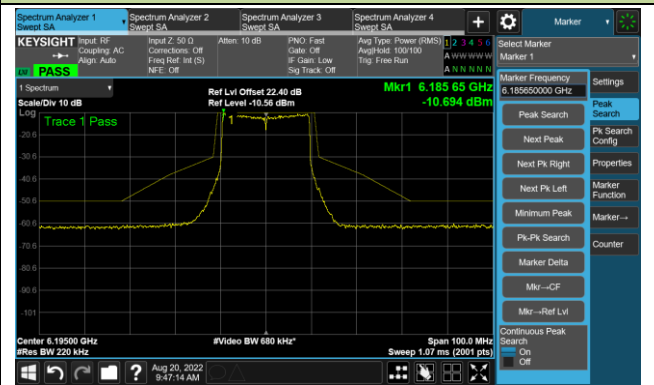

Channel 189 (6895MHz)

The Reference Level

The Mask Data

Channel 213 (7015MHz)

The Reference Level

The Mask Data

802.11a - Ant 3

Channel 229 (7095MHz)

The Reference Level

The Mask Data

802.11ax-HE20 - Ant 3

Channel 01 (5955MHz)

The Reference Level

The Mask Data

Channel 49 (6195MHz)

The Reference Level

The Mask Data

Channel 93 (6415MHz)

The Reference Level

The Mask Data

802.11ax-HE20 - Ant 3

Channel 97 (6435MHz)

The Reference Level

The Mask Data

Channel 105 (6475MHz)

The Reference Level

The Mask Data

Channel 113 (6515MHz)

The Reference Level

The Mask Data

802.11ax-HE20 - Ant 3

Channel 117 (6535MHz)