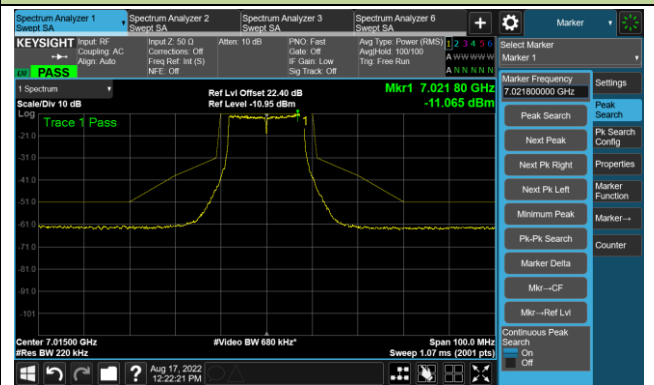

The Mask Data

Channel 181 (6855MHz)

The Reference Level

The Mask Data

802.11a - Ant 3

Channel 185 (6875MHz)

The Reference Level

The Mask Data

Channel 189 (6895MHz)

The Reference Level

The Mask Data

Channel 213 (7015MHz)

The Reference Level

The Mask Data

802.11a - Ant 3

Channel 229 (7095MHz)

The Reference Level

The Mask Data

802.11ax-HE20 - Ant 3

Channel 01 (5955MHz)

The Reference Level

The Mask Data

Channel 49 (6195MHz)

The Reference Level

The Mask Data

Channel 93 (6415MHz)

The Reference Level

The Mask Data

802.11ax-HE20 - Ant 3

Channel 97 (6435MHz)

The Reference Level

The Mask Data