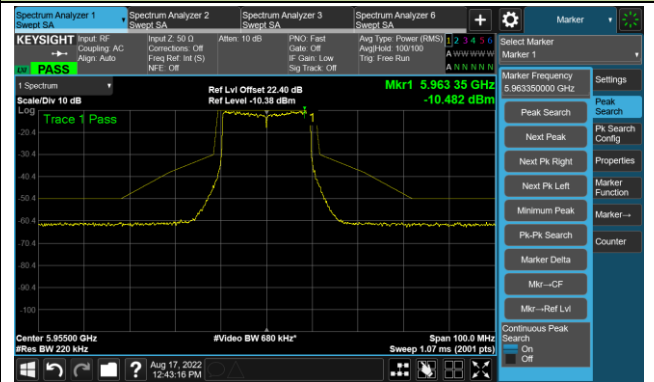

Channel 189 (6895MHz)

The Reference Level

The Mask Data

Channel 213 (7015MHz)

The Reference Level

The Mask Data

802.11a - Ant 3

Channel 229 (7095MHz)

The Reference Level

The Mask Data

802.11ax-HE20 - Ant 3

Channel 01 (5955MHz)

The Reference Level

The Mask Data

Channel 49 (6195MHz)

The Reference Level

The Mask Data

Channel 93 (6415MHz)

The Reference Level

The Mask Data

802.11ax-HE20 - Ant 3

Channel 97 (6435MHz)

The Reference Level

The Mask Data