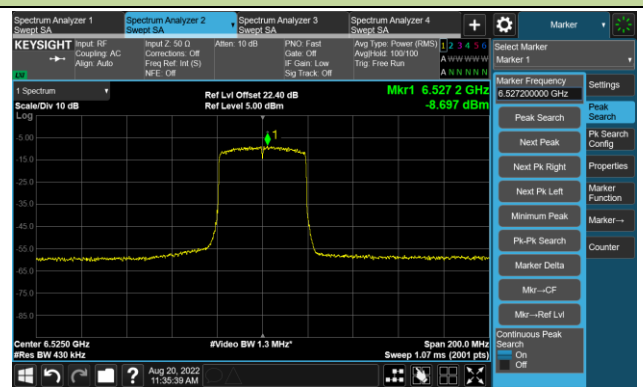

The Reference Level

The Mask Data

Channel 51 (6205MHz)

The Reference Level

The Mask Data

Channel 91 (6405MHz)

The Reference Level

The Mask Data

802.11ax-HE40 - Ant 3

Channel 99 (6445MHz)

The Reference Level

The Mask Data

Channel 107 (6485MHz)

The Reference Level

The Mask Data

Channel 115 (6525MHz)

The Reference Level

The Mask Data

802.11ax-HE40 - Ant 3

Channel 123 (6565MHz)

The Reference Level

The Mask Data

Channel 147 (6685MHz)

The Reference Level

The Mask Data

Channel 179 (6845MHz)

The Reference Level

The Mask Data