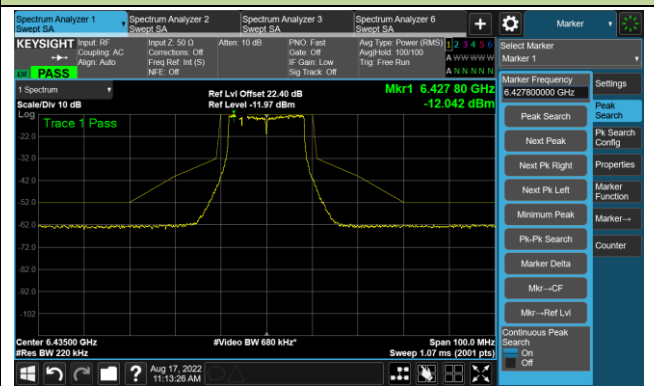

802.11a - Ant 3

Channel 97 (6435MHz)

The Reference Level

The Mask Data

Channel 105 (6475MHz)

The Reference Level

The Mask Data

Channel 113 (6515MHz)

The Reference Level

The Mask Data

802.11a - Ant 3

Channel 117 (6535MHz)

The Reference Level

The Mask Data

Channel 157 (6715MHz)

The Reference Level

The Mask Data

Channel 181 (6855MHz)

The Reference Level

The Mask Data

802.11a - Ant 3

Channel 185 (6875MHz)

The Reference Level

The Mask Data