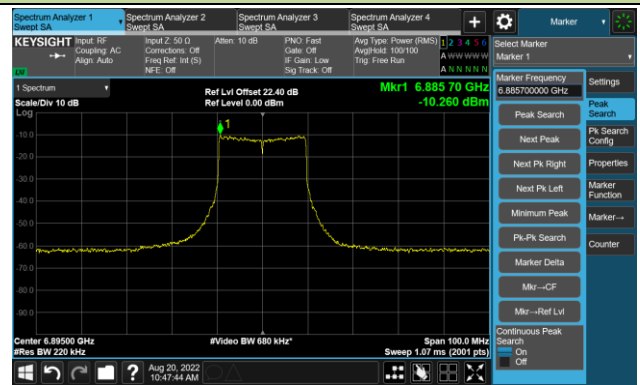

The Reference Level

The Mask Data

Channel 157 (6715MHz)

The Reference Level

The Mask Data

Channel 181 (6855MHz)

The Reference Level

The Mask Data

802.11ax-HE20 - Ant 3

Channel 185 (6875MHz)

The Reference Level

The Mask Data

Channel 189 (6895MHz)

The Reference Level

The Mask Data

Channel 213 (7015MHz)

The Reference Level

The Mask Data

802.11ax-HE20 - Ant 3

Channel 229 (7095MHz)

The Reference Level

The Mask Data

802.11ax-HE40 - Ant 3

Channel 03 (5965MHz)