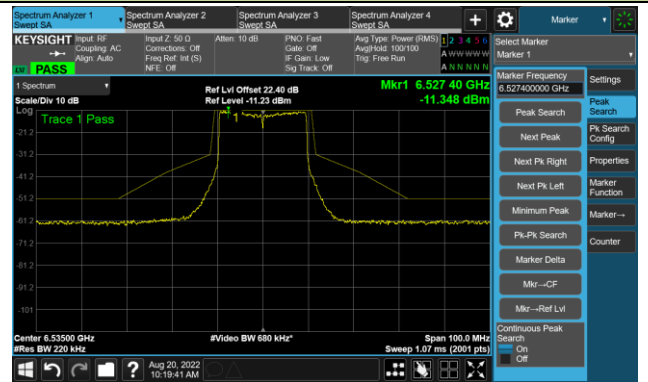

The Mask Data

Channel 93 (6415MHz)

The Reference Level

The Mask Data

802.11ax-HE20 - Ant 3

Channel 97 (6435MHz)

The Reference Level

The Mask Data

Channel 105 (6475MHz)

The Reference Level

The Mask Data

Channel 113 (6515MHz)

The Reference Level

The Mask Data

802.11ax-HE20 - Ant 3

Channel 117 (6535MHz)

The Reference Level

The Mask Data

Channel 157 (6715MHz)

The Reference Level

The Mask Data

Channel 181 (6855MHz)

The Reference Level

The Mask Data

802.11ax-HE20 - Ant 3

Channel 185 (6875MHz)

The Reference Level

The Mask Data

Channel 189 (6895MHz)

The Reference Level

The Mask Data

Channel 213 (7015MHz)