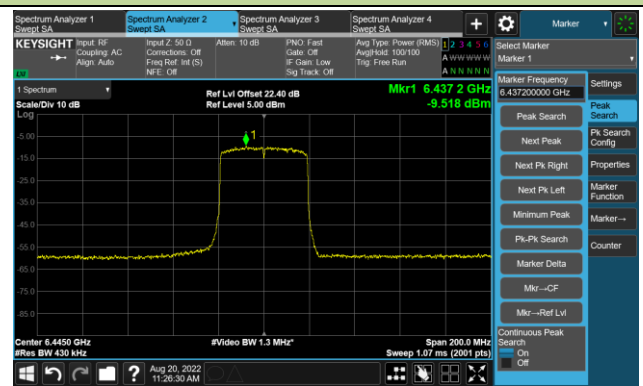

The Reference Level

The Mask Data

802.11ax-HE20 - Ant 3

Channel 229 (7095MHz)

The Reference Level

The Mask Data

802.11ax-HE40 - Ant 3

Channel 03 (5965MHz)

The Reference Level

The Mask Data

Channel 51 (6205MHz)

The Reference Level

The Mask Data

Channel 91 (6405MHz)

The Reference Level

The Mask Data

802.11ax-HE40 - Ant 3

Channel 99 (6445MHz)

The Reference Level

The Mask Data

Channel 107 (6485MHz)

The Reference Level

The Mask Data

Channel 115 (6525MHz)

The Reference Level

The Mask Data

802.11ax-HE40 - Ant 3

Channel 123 (6565MHz)

The Reference Level

The Mask Data

Channel 147 (6685MHz)

The Reference Level