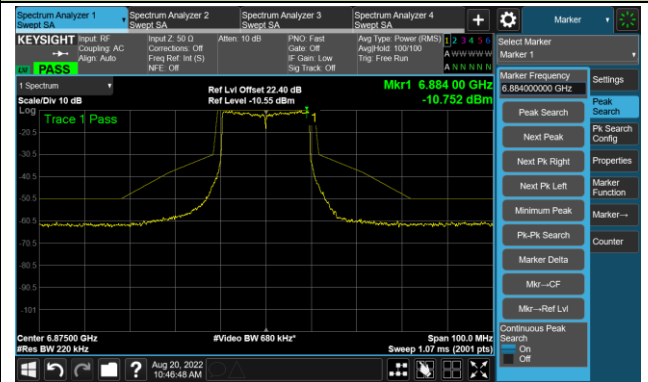

Channel 105 (6475MHz)

The Reference Level

The Mask Data

Channel 113 (6515MHz)

The Reference Level

The Mask Data

802.11ax-HE20 - Ant 3

Channel 117 (6535MHz)

The Reference Level

The Mask Data

Channel 157 (6715MHz)

The Reference Level

The Mask Data

Channel 181 (6855MHz)

The Reference Level

The Mask Data

802.11ax-HE20 - Ant 3

Channel 185 (6875MHz)

The Reference Level

The Mask Data

Channel 189 (6895MHz)

The Reference Level

The Mask Data

Channel 213 (7015MHz)