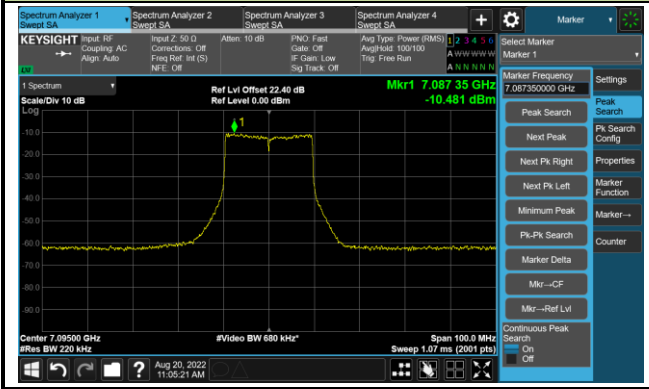

802.11ax-HE20 - Ant 3

Channel 185 (6875MHz)

The Reference Level

The Mask Data

Channel 189 (6895MHz)

The Reference Level

The Mask Data

Channel 213 (7015MHz)

The Reference Level

The Mask Data

802.11ax-HE20 - Ant 3

Channel 229 (7095MHz)

The Reference Level

The Mask Data

802.11ax-HE40 - Ant 3

Channel 03 (5965MHz)

The Reference Level

The Mask Data

Channel 51 (6205MHz)

The Reference Level

The Mask Data

Channel 91 (6405MHz)

The Reference Level

The Mask Data