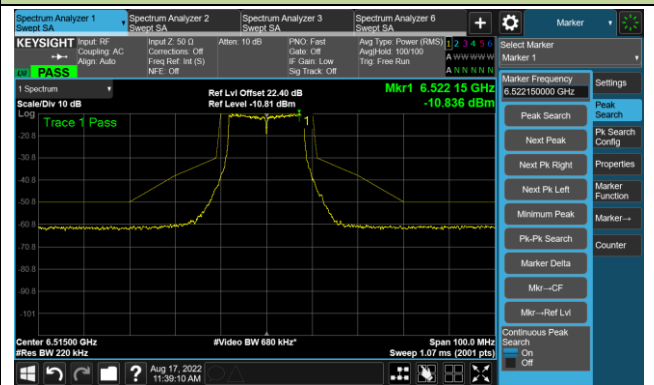

802.11a - Ant 3

Channel 97 (6435MHz)

The Reference Level

The Mask Data

Channel 105 (6475MHz)

The Reference Level

The Mask Data

Channel 113 (6515MHz)

The Reference Level

The Mask Data

802.11a - Ant 3

Channel 117 (6535MHz)

The Reference Level

The Mask Data

Channel 157 (6715MHz)

The Reference Level

The Mask Data

Channel 181 (6855MHz)

The Reference Level

The Mask Data

802.11a - Ant 3

Channel 185 (6875MHz)

The Reference Level

The Mask Data