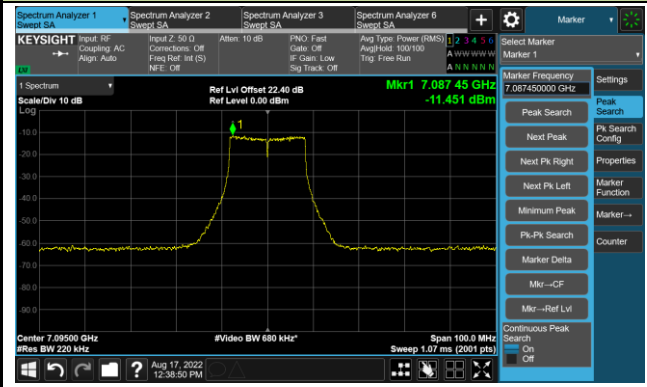

The Mask Data

Channel 181 (6855MHz)

The Reference Level

The Mask Data

802.11a - Ant 3

Channel 185 (6875MHz)

The Reference Level

The Mask Data

Channel 189 (6895MHz)

The Reference Level

The Mask Data

Channel 213 (7015MHz)

The Reference Level

The Mask Data

802.11a - Ant 3

Channel 229 (7095MHz)

The Reference Level

The Mask Data

802.11ax-HE20 - Ant 3

Channel 01 (5955MHz)

The Reference Level

The Mask Data

Channel 49 (6195MHz)

The Reference Level

The Mask Data

Channel 93 (6415MHz)

The Reference Level

The Mask Data

802.11ax-HE20 - Ant 3

Channel 97 (6435MHz)

The Reference Level

The Mask Data