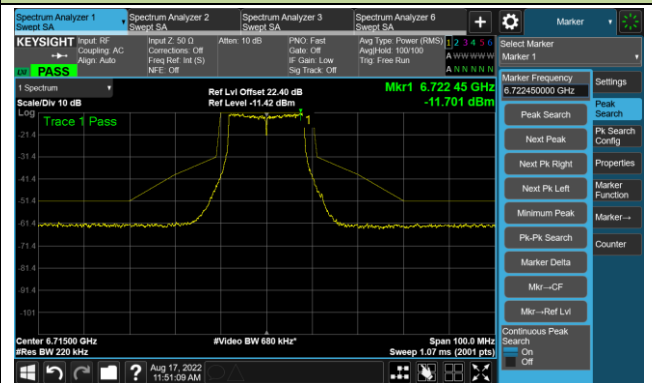

The Reference Level

The Mask Data

802.11a - Ant 3

Channel 117 (6535MHz)

The Reference Level

The Mask Data

Channel 157 (6715MHz)

The Reference Level

The Mask Data

Channel 181 (6855MHz)

The Reference Level

The Mask Data

802.11a - Ant 3

Channel 185 (6875MHz)

The Reference Level

The Mask Data

Channel 189 (6895MHz)

The Reference Level

The Mask Data

Channel 213 (7015MHz)

The Reference Level

The Mask Data

802.11a - Ant 3

Channel 229 (7095MHz)