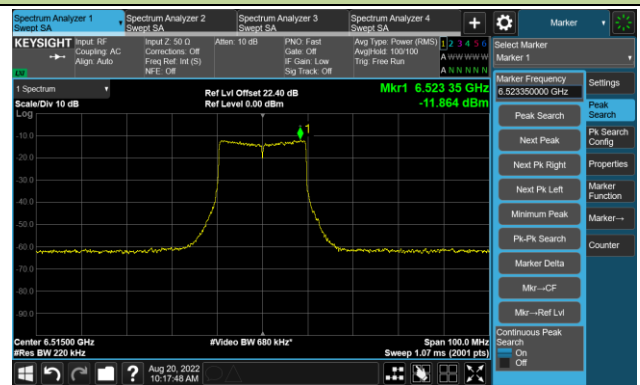

The Mask Data

Channel 93 (6415MHz)

The Reference Level

The Mask Data

802.11ax-HE20 - Ant 3

Channel 97 (6435MHz)

The Reference Level

The Mask Data

Channel 105 (6475MHz)

The Reference Level

The Mask Data

Channel 113 (6515MHz)

The Reference Level

The Mask Data

802.11ax-HE20 - Ant 3

Channel 117 (6535MHz)

The Reference Level

The Mask Data

Channel 157 (6715MHz)

The Reference Level

The Mask Data

Channel 181 (6855MHz)

The Reference Level

The Mask Data

802.11ax-HE20 - Ant 3

Channel 185 (6875MHz)

The Reference Level

The Mask Data

Channel 189 (6895MHz)

The Reference Level

The Mask Data

Channel 213 (7015MHz)