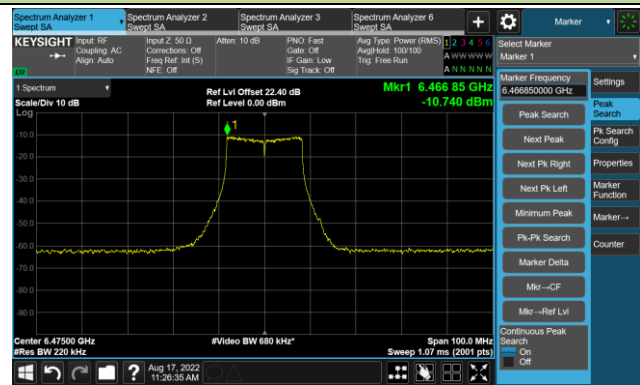

802.11a - Ant 3

Channel 97 (6435MHz)

The Reference Level

The Mask Data

Channel 105 (6475MHz)

The Reference Level

The Mask Data

Channel 113 (6515MHz)

The Reference Level

The Mask Data

802.11a - Ant 3

Channel 117 (6535MHz)

The Reference Level

The Mask Data

Channel 157 (6715MHz)

The Reference Level

The Mask Data

Channel 181 (6855MHz)

The Reference Level

The Mask Data

802.11a - Ant 3

Channel 185 (6875MHz)

The Reference Level

The Mask Data