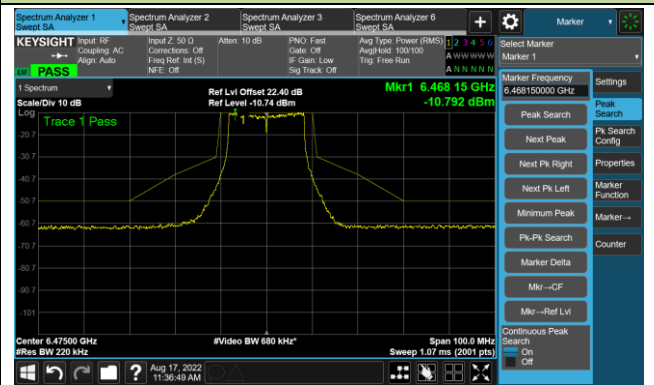

802.11a - Ant 3

Channel 97 (6435MHz)

The Reference Level

The Mask Data

Channel 105 (6475MHz)

The Reference Level

The Mask Data

Channel 113 (6515MHz)

The Reference Level

The Mask Data

802.11a - Ant 3

Channel 117 (6535MHz)

The Reference Level

The Mask Data

Channel 157 (6715MHz)

The Reference Level

The Mask Data

Channel 181 (6855MHz)

The Reference Level

The Mask Data

802.11a - Ant 3

Channel 185 (6875MHz)

The Reference Level

The Mask Data