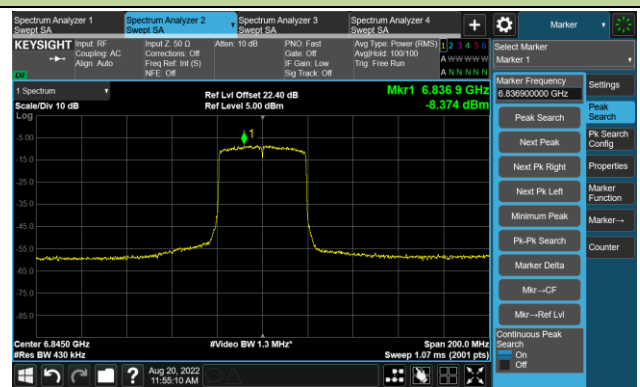

802.11ax-HE40 - Ant 3

Channel 99 (6445MHz)

The Reference Level

The Mask Data

Channel 107 (6485MHz)

The Reference Level

The Mask Data

Channel 115 (6525MHz)

The Reference Level

The Mask Data

802.11ax-HE40 - Ant 3

Channel 123 (6565MHz)

The Reference Level

The Mask Data

Channel 147 (6685MHz)

The Reference Level

The Mask Data

Channel 179 (6845MHz)

The Reference Level

The Mask Data