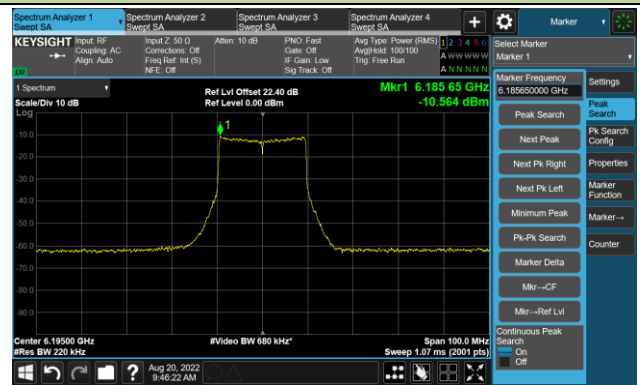

Channel 189 (6895MHz)

The Reference Level

The Mask Data

Channel 213 (7015MHz)

The Reference Level

The Mask Data

802.11a - Ant 3

Channel 229 (7095MHz)

The Reference Level

The Mask Data

802.11ax-HE20 - Ant 3

Channel 01 (5955MHz)

The Reference Level

The Mask Data

Channel 49 (6195MHz)

The Reference Level

The Mask Data

Channel 93 (6415MHz)

The Reference Level

The Mask Data

802.11ax-HE20 - Ant 3

Channel 97 (6435MHz)

The Reference Level

The Mask Data