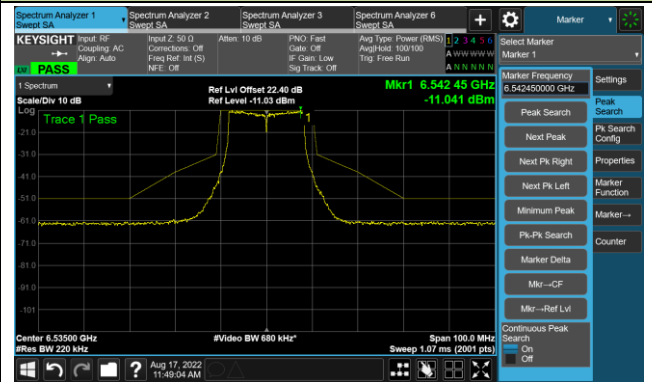

The Reference Level

The Mask Data

802.11a - Ant 3

Channel 117 (6535MHz)

The Reference Level

The Mask Data

Channel 157 (6715MHz)

The Reference Level

The Mask Data

Channel 181 (6855MHz)

The Reference Level

The Mask Data

802.11a - Ant 3

Channel 185 (6875MHz)

The Reference Level

The Mask Data

Channel 189 (6895MHz)

The Reference Level

The Mask Data

Channel 213 (7015MHz)

The Reference Level

The Mask Data

802.11a - Ant 3

Channel 229 (7095MHz)