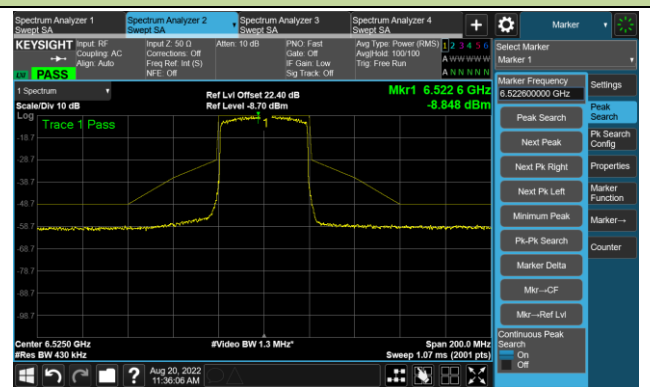

The Reference Level

The Mask Data

Channel 51 (6205MHz)

The Reference Level

The Mask Data

Channel 91 (6405MHz)

The Reference Level

The Mask Data

802.11ax-HE40 - Ant 3

Channel 99 (6445MHz)

The Reference Level

The Mask Data

Channel 107 (6485MHz)

The Reference Level

The Mask Data

Channel 115 (6525MHz)

The Reference Level

The Mask Data

802.11ax-HE40 - Ant 3

Channel 123 (6565MHz)

The Reference Level

The Mask Data

Channel 147 (6685MHz)

The Reference Level

The Mask Data

Channel 179 (6845MHz)

The Reference Level

The Mask Data