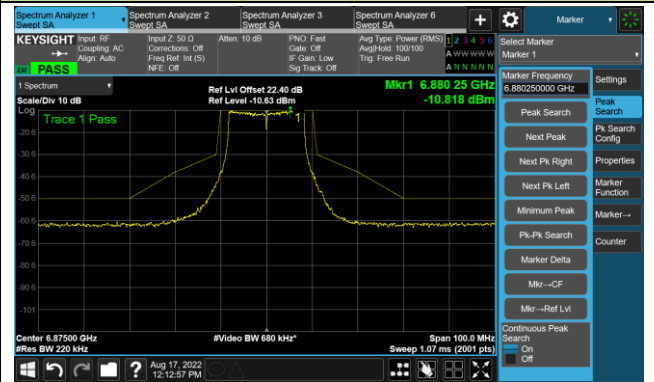

The Reference Level

The Mask Data

802.11a - Ant 3

Channel 117 (6535MHz)

The Reference Level

The Mask Data

Channel 157 (6715MHz)

The Reference Level

The Mask Data

Channel 181 (6855MHz)

The Reference Level

The Mask Data

802.11a - Ant 3

Channel 185 (6875MHz)

The Reference Level

The Mask Data

Channel 189 (6895MHz)

The Reference Level

The Mask Data

Channel 213 (7015MHz)

The Reference Level

The Mask Data

802.11a - Ant 3

Channel 229 (7095MHz)

The Reference Level

The Mask Data

802.11ax-HE20 - Ant 3

Channel 01 (5955MHz)

The Reference Level

The Mask Data

Channel 49 (6195MHz)

The Reference Level