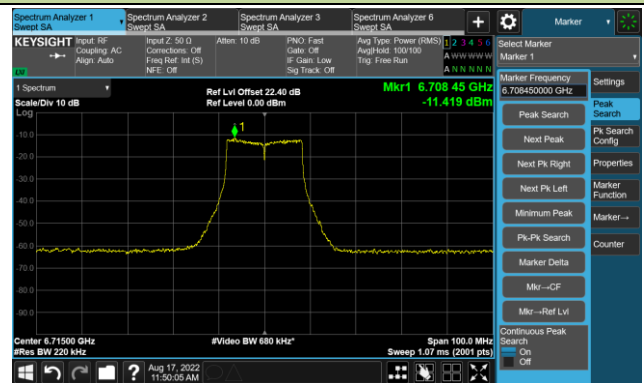

The Reference Level

The Mask Data

802.11a - Ant 3

Channel 117 (6535MHz)

The Reference Level

The Mask Data

Channel 157 (6715MHz)

The Reference Level

The Mask Data

Channel 181 (6855MHz)

The Reference Level

The Mask Data

802.11a - Ant 3

Channel 185 (6875MHz)

The Reference Level

The Mask Data

Channel 189 (6895MHz)

The Reference Level

The Mask Data

Channel 213 (7015MHz)

The Reference Level

The Mask Data

802.11a - Ant 3

Channel 229 (7095MHz)