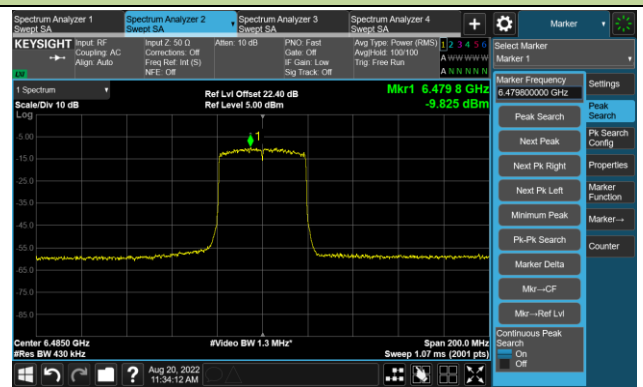

The Reference Level

The Mask Data

Channel 51 (6205MHz)

The Reference Level

The Mask Data

Channel 91 (6405MHz)

The Reference Level

The Mask Data

802.11ax-HE40 - Ant 3

Channel 99 (6445MHz)

The Reference Level

The Mask Data

Channel 107 (6485MHz)

The Reference Level

The Mask Data

Channel 115 (6525MHz)

The Reference Level

The Mask Data

802.11ax-HE40 - Ant 3

Channel 123 (6565MHz)

The Reference Level

The Mask Data

Channel 147 (6685MHz)

The Reference Level

The Mask Data

Channel 179 (6845MHz)

The Reference Level

The Mask Data