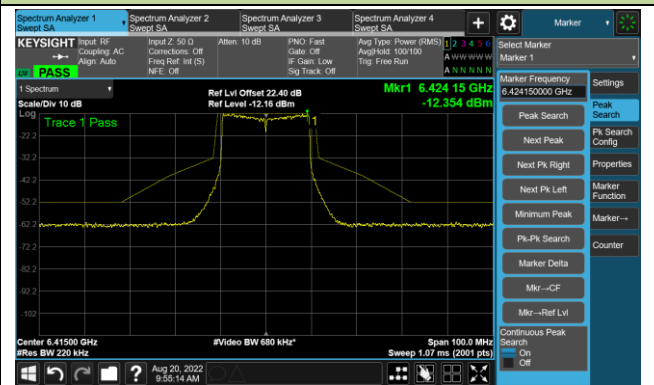

The Reference Level

The Mask Data

802.11ax-HE20 - Ant 3

Channel 01 (5955MHz)

The Reference Level

The Mask Data

Channel 49 (6195MHz)

The Reference Level

The Mask Data

Channel 93 (6415MHz)

The Reference Level

The Mask Data

802.11ax-HE20 - Ant 3

Channel 97 (6435MHz)

The Reference Level

The Mask Data

Channel 105 (6475MHz)

The Reference Level

The Mask Data

Channel 113 (6515MHz)

The Reference Level

The Mask Data

802.11ax-HE20 - Ant 3

Channel 117 (6535MHz)

The Reference Level

The Mask Data

Channel 157 (6715MHz)

The Reference Level

The Mask Data

Channel 181 (6855MHz)

The Reference Level

The Mask Data