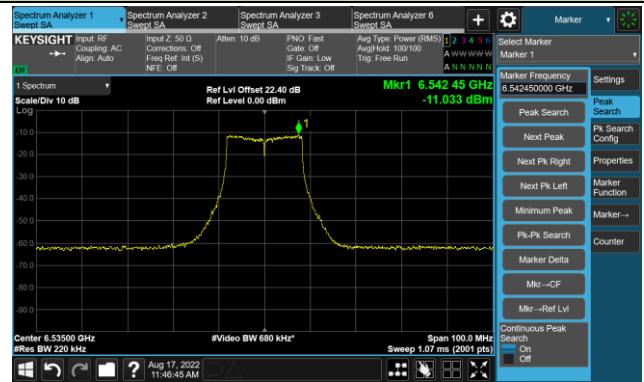

The Reference Level

The Mask Data

802.11a - Ant 3

Channel 117 (6535MHz)

The Reference Level

The Mask Data

Channel 157 (6715MHz)

The Reference Level

The Mask Data

Channel 181 (6855MHz)

The Reference Level

The Mask Data

802.11a - Ant 3

Channel 185 (6875MHz)

The Reference Level

The Mask Data

Channel 189 (6895MHz)

The Reference Level

The Mask Data

Channel 213 (7015MHz)

The Reference Level

The Mask Data

802.11a - Ant 3

Channel 229 (7095MHz)