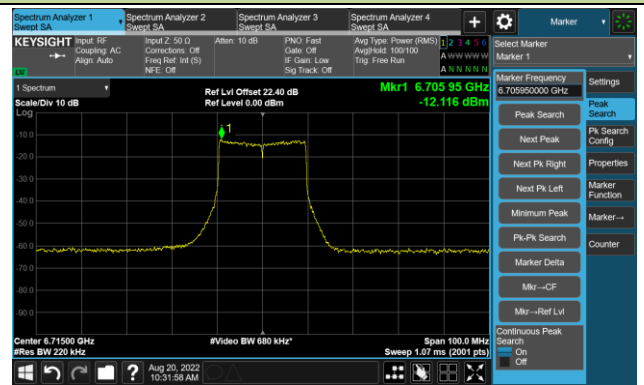

Channel 105 (6475MHz)

The Reference Level

The Mask Data

Channel 113 (6515MHz)

The Reference Level

The Mask Data

802.11ax-HE20 - Ant 3

Channel 117 (6535MHz)

The Reference Level

The Mask Data

Channel 157 (6715MHz)

The Reference Level

The Mask Data

Channel 181 (6855MHz)

The Reference Level

The Mask Data

802.11ax-HE20 - Ant 3

Channel 185 (6875MHz)

The Reference Level

The Mask Data

Channel 189 (6895MHz)

The Reference Level

The Mask Data

Channel 213 (7015MHz)