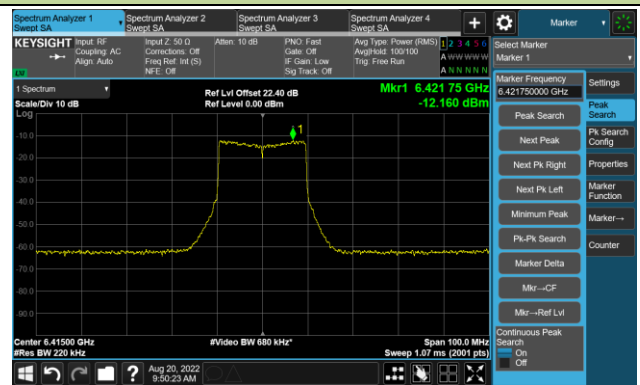

Channel 189 (6895MHz)

The Reference Level

The Mask Data

Channel 213 (7015MHz)

The Reference Level

The Mask Data

802.11a - Ant 3

Channel 229 (7095MHz)

The Reference Level

The Mask Data

802.11ax-HE20 - Ant 3

Channel 01 (5955MHz)

The Reference Level

The Mask Data

Channel 49 (6195MHz)

The Reference Level

The Mask Data

Channel 93 (6415MHz)

The Reference Level

The Mask Data

802.11ax-HE20 - Ant 3

Channel 97 (6435MHz)

The Reference Level

The Mask Data