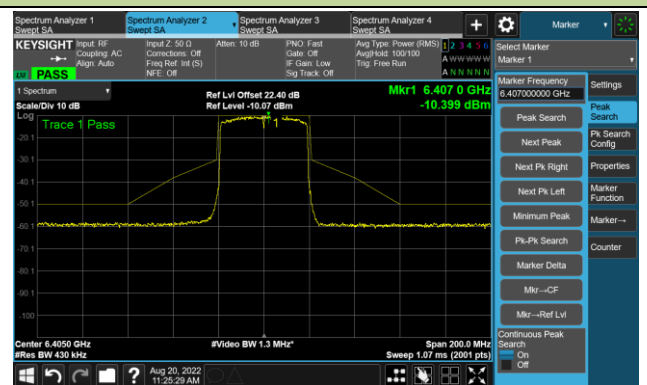

The Reference Level

The Mask Data

802.11ax-HE20 - Ant 3

Channel 229 (7095MHz)

The Reference Level

The Mask Data

802.11ax-HE40 - Ant 3

Channel 03 (5965MHz)

The Reference Level

The Mask Data

Channel 51 (6205MHz)

The Reference Level

The Mask Data

Channel 91 (6405MHz)

The Reference Level

The Mask Data

802.11ax-HE40 - Ant 3

Channel 99 (6445MHz)

The Reference Level

The Mask Data

Channel 107 (6485MHz)

The Reference Level

The Mask Data

Channel 115 (6525MHz)

The Reference Level

The Mask Data

802.11ax-HE40 - Ant 3

Channel 123 (6565MHz)

The Reference Level

The Mask Data

Channel 147 (6685MHz)

The Reference Level