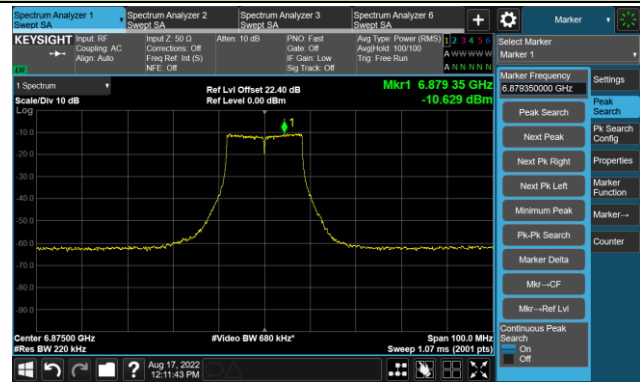

The Reference Level

The Mask Data

802.11a - Ant 3

Channel 117 (6535MHz)

The Reference Level

The Mask Data

Channel 157 (6715MHz)

The Reference Level

The Mask Data

Channel 181 (6855MHz)

The Reference Level

The Mask Data

802.11a - Ant 3

Channel 185 (6875MHz)

The Reference Level

The Mask Data

Channel 189 (6895MHz)

The Reference Level

The Mask Data

Channel 213 (7015MHz)

The Reference Level

The Mask Data

802.11a - Ant 3

Channel 229 (7095MHz)