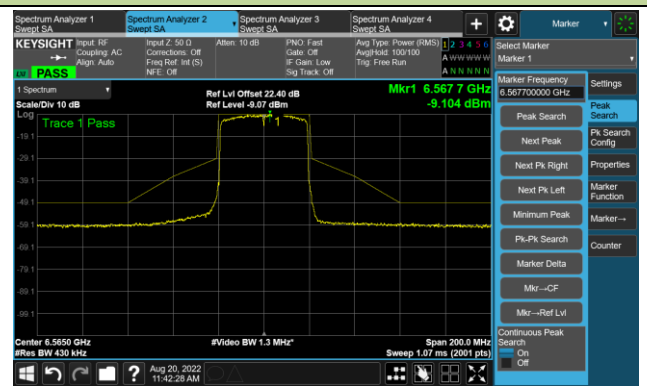

802.11ax-HE40 - Ant 3

Channel 99 (6445MHz)

The Reference Level

The Mask Data

Channel 107 (6485MHz)

The Reference Level

The Mask Data

Channel 115 (6525MHz)

The Reference Level

The Mask Data

802.11ax-HE40 - Ant 3

Channel 123 (6565MHz)

The Reference Level

The Mask Data

Channel 147 (6685MHz)

The Reference Level

The Mask Data

Channel 179 (6845MHz)

The Reference Level

The Mask Data