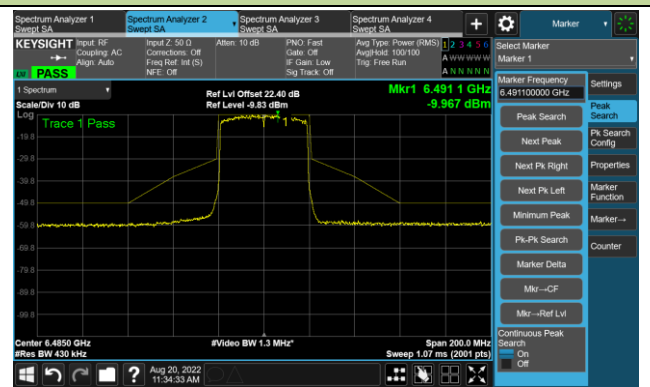

The Reference Level

The Mask Data

Channel 51 (6205MHz)

The Reference Level

The Mask Data

Channel 91 (6405MHz)

The Reference Level

The Mask Data

802.11ax-HE40 - Ant 3

Channel 99 (6445MHz)

The Reference Level

The Mask Data

Channel 107 (6485MHz)

The Reference Level

The Mask Data

Channel 115 (6525MHz)

The Reference Level

The Mask Data

802.11ax-HE40 - Ant 3

Channel 123 (6565MHz)

The Reference Level

The Mask Data

Channel 147 (6685MHz)

The Reference Level

The Mask Data

Channel 179 (6845MHz)

The Reference Level

The Mask Data