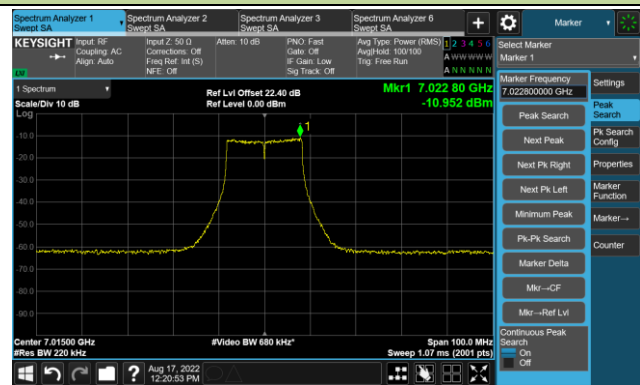

The Mask Data

Channel 181 (6855MHz)

The Reference Level

The Mask Data

802.11a - Ant 3

Channel 185 (6875MHz)

The Reference Level

The Mask Data

Channel 189 (6895MHz)

The Reference Level

The Mask Data

Channel 213 (7015MHz)

The Reference Level

The Mask Data

802.11a - Ant 3

Channel 229 (7095MHz)

The Reference Level

The Mask Data

802.11ax-HE20 - Ant 3

Channel 01 (5955MHz)

The Reference Level

The Mask Data

Channel 49 (6195MHz)

The Reference Level

The Mask Data

Channel 93 (6415MHz)

The Reference Level

The Mask Data

802.11ax-HE20 - Ant 3

Channel 97 (6435MHz)

The Reference Level

The Mask Data