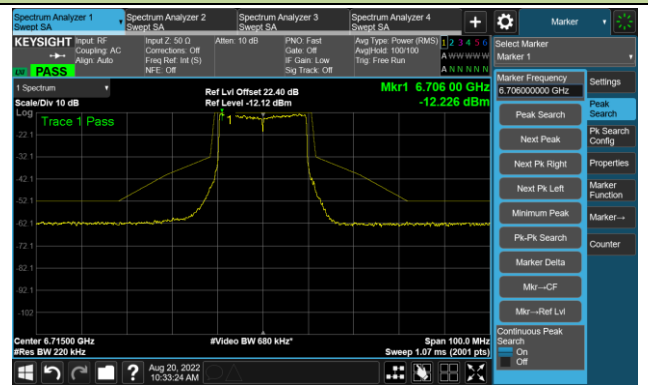

Channel 105 (6475MHz)

The Reference Level

The Mask Data

Channel 113 (6515MHz)

The Reference Level

The Mask Data

802.11ax-HE20 - Ant 3

Channel 117 (6535MHz)

The Reference Level

The Mask Data

Channel 157 (6715MHz)

The Reference Level

The Mask Data

Channel 181 (6855MHz)

The Reference Level

The Mask Data

802.11ax-HE20 - Ant 3

Channel 185 (6875MHz)

The Reference Level

The Mask Data

Channel 189 (6895MHz)

The Reference Level

The Mask Data

Channel 213 (7015MHz)

The Reference Level

The Mask Data

802.11ax-HE20 - Ant 3

Channel 229 (7095MHz)

The Reference Level

The Mask Data

802.11ax-HE40 - Ant 3

Channel 03 (5965MHz)