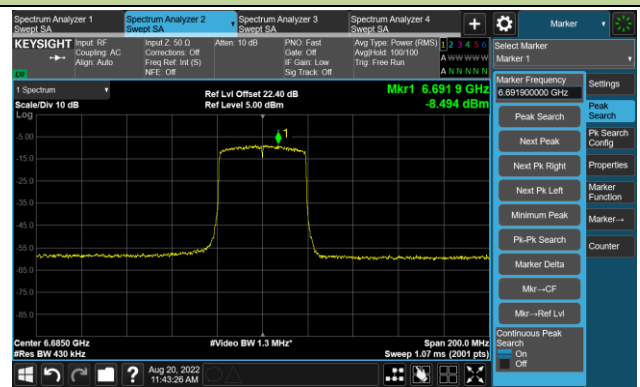

802.11ax-HE40 - Ant 3

Channel 99 (6445MHz)

The Reference Level

The Mask Data

Channel 107 (6485MHz)

The Reference Level

The Mask Data

Channel 115 (6525MHz)

The Reference Level

The Mask Data

802.11ax-HE40 - Ant 3

Channel 123 (6565MHz)

The Reference Level

The Mask Data

Channel 147 (6685MHz)

The Reference Level

The Mask Data

Channel 179 (6845MHz)

The Reference Level

The Mask Data