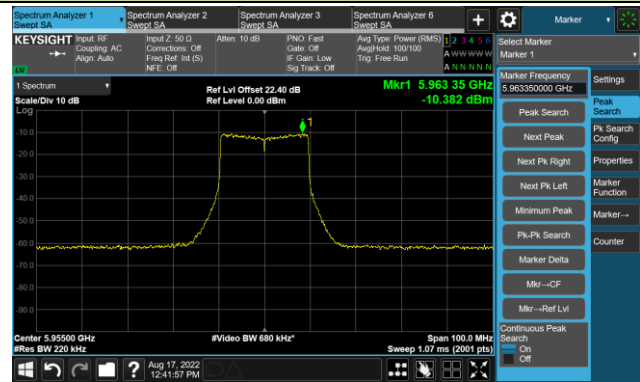

The Reference Level

The Mask Data

802.11ax-HE20 - Ant 3

Channel 01 (5955MHz)

The Reference Level

The Mask Data

Channel 49 (6195MHz)

The Reference Level

The Mask Data

Channel 93 (6415MHz)

The Reference Level

The Mask Data

802.11ax-HE20 - Ant 3

Channel 97 (6435MHz)

The Reference Level

The Mask Data