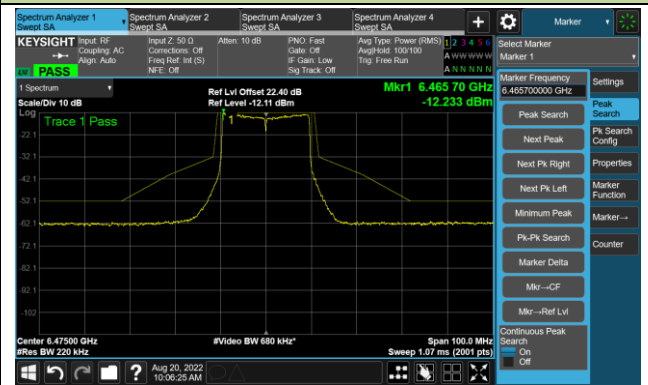

The Reference Level

The Mask Data

802.11ax-HE20 - Ant 3

Channel 01 (5955MHz)

The Reference Level

The Mask Data

Channel 49 (6195MHz)

The Reference Level

The Mask Data

Channel 93 (6415MHz)

The Reference Level

The Mask Data

802.11ax-HE20 - Ant 3

Channel 97 (6435MHz)

The Reference Level

The Mask Data

Channel 105 (6475MHz)

The Reference Level

The Mask Data

Channel 113 (6515MHz)

The Reference Level

The Mask Data

802.11ax-HE20 - Ant 3

Channel 117 (6535MHz)

The Reference Level

The Mask Data

Channel 157 (6715MHz)

The Reference Level

The Mask Data

Channel 181 (6855MHz)

The Reference Level

The Mask Data