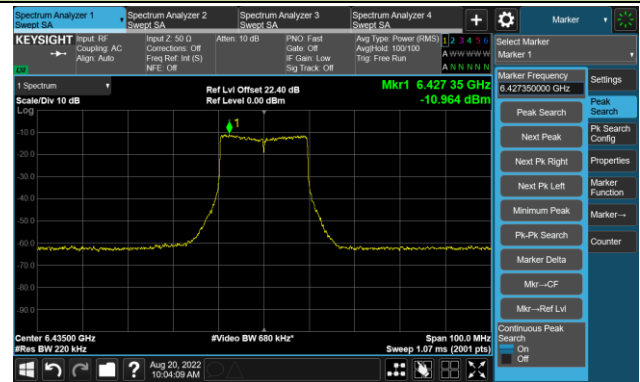

The Reference Level

The Mask Data

802.11ax-HE20 - Ant 3

Channel 01 (5955MHz)

The Reference Level

The Mask Data

Channel 49 (6195MHz)

The Reference Level

The Mask Data

Channel 93 (6415MHz)

The Reference Level

The Mask Data

802.11ax-HE20 - Ant 3

Channel 97 (6435MHz)

The Reference Level

The Mask Data

Channel 105 (6475MHz)

The Reference Level

The Mask Data

Channel 113 (6515MHz)

The Reference Level

The Mask Data

802.11ax-HE20 - Ant 3

Channel 117 (6535MHz)

The Reference Level

The Mask Data

Channel 157 (6715MHz)

The Reference Level

The Mask Data

Channel 181 (6855MHz)

The Reference Level

The Mask Data