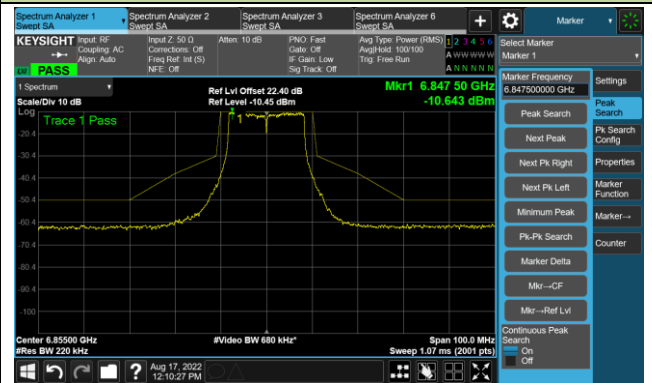

The Reference Level

The Mask Data

802.11a - Ant 3

Channel 117 (6535MHz)

The Reference Level

The Mask Data

Channel 157 (6715MHz)

The Reference Level

The Mask Data

Channel 181 (6855MHz)

The Reference Level

The Mask Data

802.11a - Ant 3

Channel 185 (6875MHz)

The Reference Level

The Mask Data

Channel 189 (6895MHz)

The Reference Level

The Mask Data

Channel 213 (7015MHz)

The Reference Level

The Mask Data

802.11a - Ant 3

Channel 229 (7095MHz)

The Reference Level

The Mask Data

802.11ax-HE20 - Ant 3

Channel 01 (5955MHz)

The Reference Level

The Mask Data

Channel 49 (6195MHz)

The Reference Level