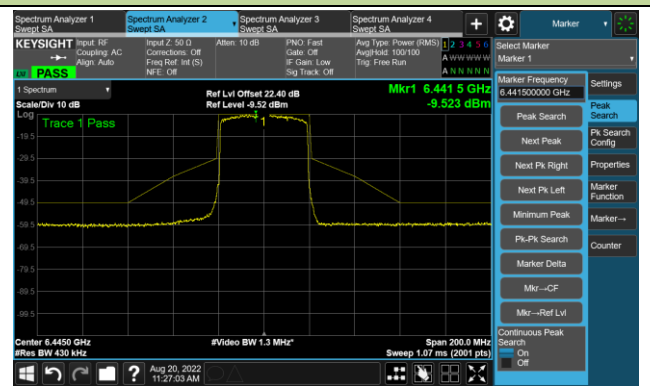

The Reference Level

The Mask Data

802.11ax-HE20 - Ant 3

Channel 229 (7095MHz)

The Reference Level

The Mask Data

802.11ax-HE40 - Ant 3

Channel 03 (5965MHz)

The Reference Level

The Mask Data

Channel 51 (6205MHz)

The Reference Level

The Mask Data

Channel 91 (6405MHz)

The Reference Level

The Mask Data

802.11ax-HE40 - Ant 3

Channel 99 (6445MHz)

The Reference Level

The Mask Data

Channel 107 (6485MHz)

The Reference Level

The Mask Data

Channel 115 (6525MHz)

The Reference Level

The Mask Data

802.11ax-HE40 - Ant 3

Channel 123 (6565MHz)

The Reference Level

The Mask Data

Channel 147 (6685MHz)

The Reference Level