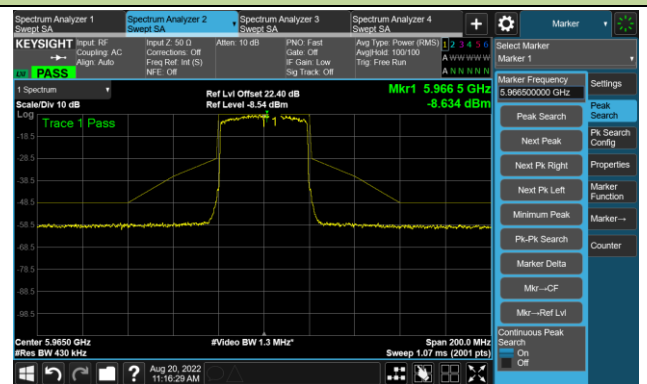

802.11ax-HE20 - Ant 3

Channel 185 (6875MHz)

The Reference Level

The Mask Data

Channel 189 (6895MHz)

The Reference Level

The Mask Data

Channel 213 (7015MHz)

The Reference Level

The Mask Data

802.11ax-HE20 - Ant 3

Channel 229 (7095MHz)

The Reference Level

The Mask Data

802.11ax-HE40 - Ant 3

Channel 03 (5965MHz)

The Reference Level

The Mask Data

Channel 51 (6205MHz)

The Reference Level

The Mask Data

Channel 91 (6405MHz)

The Reference Level

The Mask Data