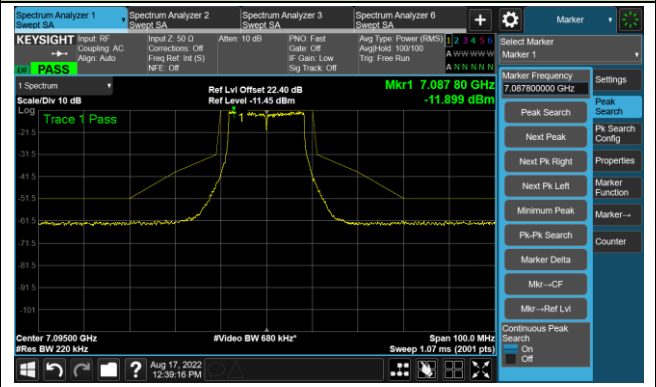

The Mask Data

Channel 181 (6855MHz)

The Reference Level

The Mask Data

802.11a - Ant 3

Channel 185 (6875MHz)

The Reference Level

The Mask Data

Channel 189 (6895MHz)

The Reference Level

The Mask Data

Channel 213 (7015MHz)

The Reference Level

The Mask Data

802.11a - Ant 3

Channel 229 (7095MHz)

The Reference Level

The Mask Data

802.11ax-HE20 - Ant 3

Channel 01 (5955MHz)

The Reference Level

The Mask Data

Channel 49 (6195MHz)

The Reference Level

The Mask Data

Channel 93 (6415MHz)

The Reference Level

The Mask Data

802.11ax-HE20 - Ant 3

Channel 97 (6435MHz)

The Reference Level

The Mask Data