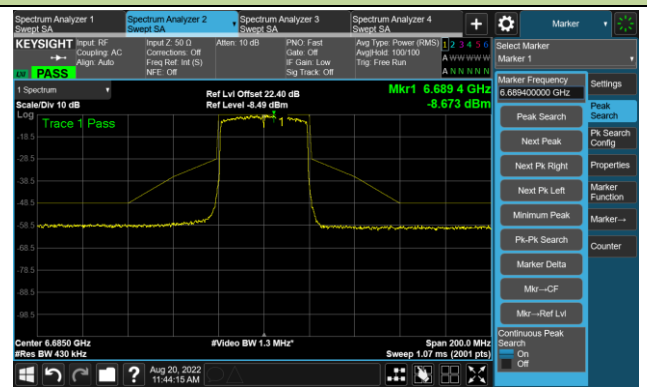

802.11ax-HE40 - Ant 3

Channel 99 (6445MHz)

The Reference Level

The Mask Data

Channel 107 (6485MHz)

The Reference Level

The Mask Data

Channel 115 (6525MHz)

The Reference Level

The Mask Data

802.11ax-HE40 - Ant 3

Channel 123 (6565MHz)

The Reference Level

The Mask Data

Channel 147 (6685MHz)

The Reference Level

The Mask Data

Channel 179 (6845MHz)

The Reference Level

The Mask Data