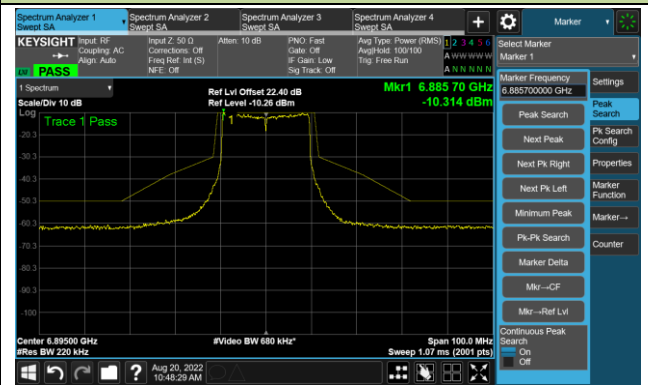

The Reference Level

The Mask Data

Channel 157 (6715MHz)

The Reference Level

The Mask Data

Channel 181 (6855MHz)

The Reference Level

The Mask Data

802.11ax-HE20 - Ant 3

Channel 185 (6875MHz)

The Reference Level

The Mask Data

Channel 189 (6895MHz)

The Reference Level

The Mask Data

Channel 213 (7015MHz)

The Reference Level

The Mask Data

802.11ax-HE20 - Ant 3

Channel 229 (7095MHz)

The Reference Level

The Mask Data

802.11ax-HE40 - Ant 3

Channel 03 (5965MHz)

The Reference Level

The Mask Data

Channel 51 (6205MHz)

The Reference Level

The Mask Data

Channel 91 (6405MHz)

The Reference Level

The Mask Data