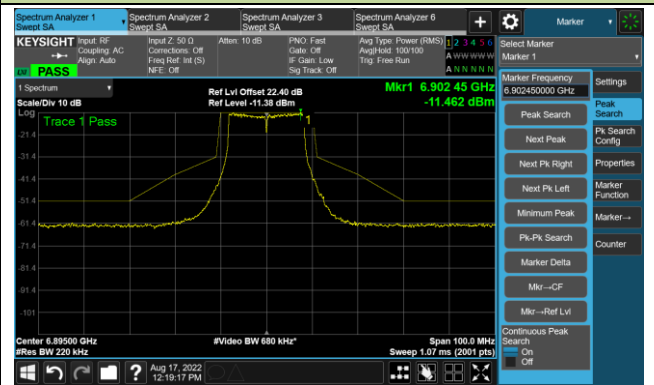

The Reference Level

The Mask Data

802.11a - Ant 3

Channel 117 (6535MHz)

The Reference Level

The Mask Data

Channel 157 (6715MHz)

The Reference Level

The Mask Data

Channel 181 (6855MHz)

The Reference Level

The Mask Data

802.11a - Ant 3

Channel 185 (6875MHz)

The Reference Level

The Mask Data

Channel 189 (6895MHz)

The Reference Level

The Mask Data

Channel 213 (7015MHz)

The Reference Level

The Mask Data

802.11a - Ant 3

Channel 229 (7095MHz)

The Reference Level

The Mask Data

802.11ax-HE20 - Ant 3

Channel 01 (5955MHz)

The Reference Level

The Mask Data

Channel 49 (6195MHz)

The Reference Level