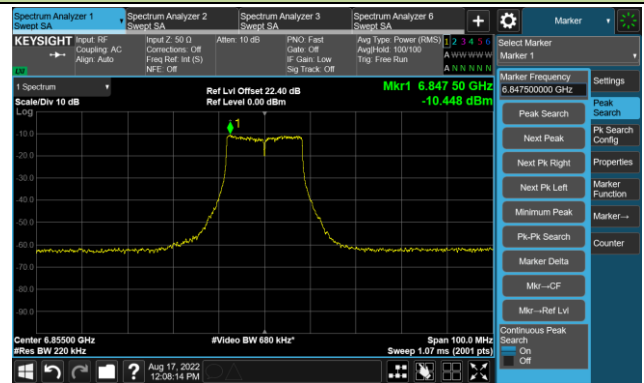

The Reference Level

The Mask Data

802.11a - Ant 3

Channel 117 (6535MHz)

The Reference Level

The Mask Data

Channel 157 (6715MHz)

The Reference Level

The Mask Data

Channel 181 (6855MHz)

The Reference Level

The Mask Data

802.11a - Ant 3

Channel 185 (6875MHz)

The Reference Level

The Mask Data

Channel 189 (6895MHz)

The Reference Level

The Mask Data

Channel 213 (7015MHz)

The Reference Level

The Mask Data

802.11a - Ant 3

Channel 229 (7095MHz)