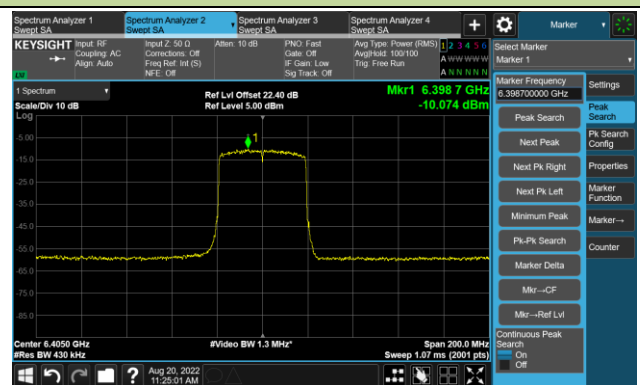

The Reference Level

The Mask Data

802.11ax-HE20 - Ant 3

Channel 229 (7095MHz)

The Reference Level

The Mask Data

802.11ax-HE40 - Ant 3

Channel 03 (5965MHz)

The Reference Level

The Mask Data

Channel 51 (6205MHz)

The Reference Level

The Mask Data

Channel 91 (6405MHz)

The Reference Level

The Mask Data

802.11ax-HE40 - Ant 3

Channel 99 (6445MHz)

The Reference Level

The Mask Data

Channel 107 (6485MHz)

The Reference Level

The Mask Data

Channel 115 (6525MHz)

The Reference Level

The Mask Data

802.11ax-HE40 - Ant 3

Channel 123 (6565MHz)

The Reference Level

The Mask Data

Channel 147 (6685MHz)

The Reference Level