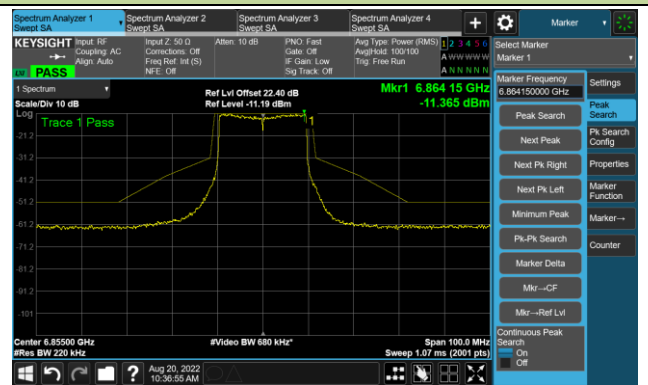

Channel 105 (6475MHz)

The Reference Level

The Mask Data

Channel 113 (6515MHz)

The Reference Level

The Mask Data

802.11ax-HE20 - Ant 3

Channel 117 (6535MHz)

The Reference Level

The Mask Data

Channel 157 (6715MHz)

The Reference Level

The Mask Data

Channel 181 (6855MHz)

The Reference Level

The Mask Data

802.11ax-HE20 - Ant 3

Channel 185 (6875MHz)

The Reference Level

The Mask Data

Channel 189 (6895MHz)

The Reference Level

The Mask Data

Channel 213 (7015MHz)

The Reference Level

The Mask Data

802.11ax-HE20 - Ant 3

Channel 229 (7095MHz)

The Reference Level

The Mask Data

802.11ax-HE40 - Ant 3

Channel 03 (5965MHz)