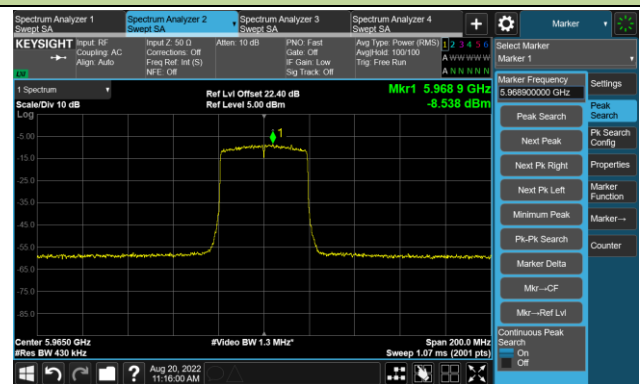

802.11ax-HE20 - Ant 3

Channel 185 (6875MHz)

The Reference Level

The Mask Data

Channel 189 (6895MHz)

The Reference Level

The Mask Data

Channel 213 (7015MHz)

The Reference Level

The Mask Data

802.11ax-HE20 - Ant 3

Channel 229 (7095MHz)

The Reference Level

The Mask Data

802.11ax-HE40 - Ant 3

Channel 03 (5965MHz)

The Reference Level

The Mask Data

Channel 51 (6205MHz)

The Reference Level

The Mask Data

Channel 91 (6405MHz)

The Reference Level

The Mask Data