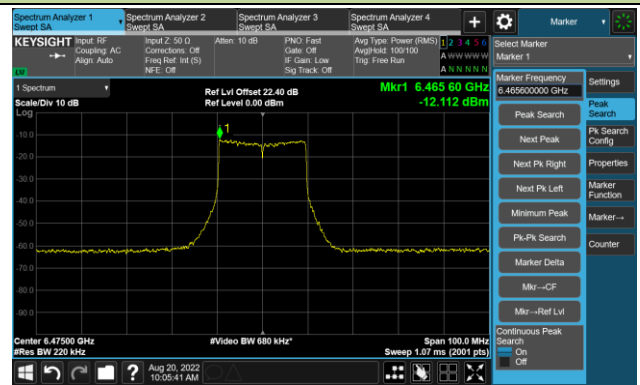

The Reference Level

The Mask Data

802.11ax-HE20 - Ant 3

Channel 01 (5955MHz)

The Reference Level

The Mask Data

Channel 49 (6195MHz)

The Reference Level

The Mask Data

Channel 93 (6415MHz)

The Reference Level

The Mask Data

802.11ax-HE20 - Ant 3

Channel 97 (6435MHz)

The Reference Level

The Mask Data

Channel 105 (6475MHz)

The Reference Level

The Mask Data

Channel 113 (6515MHz)

The Reference Level

The Mask Data

802.11ax-HE20 - Ant 3

Channel 117 (6535MHz)

The Reference Level

The Mask Data

Channel 157 (6715MHz)

The Reference Level

The Mask Data

Channel 181 (6855MHz)

The Reference Level

The Mask Data