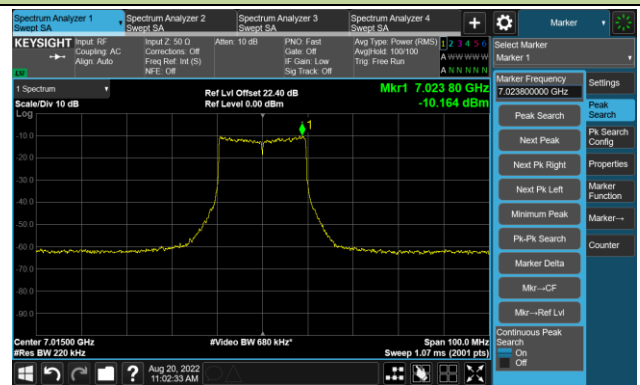

The Reference Level

The Mask Data

Channel 157 (6715MHz)

The Reference Level

The Mask Data

Channel 181 (6855MHz)

The Reference Level

The Mask Data

802.11ax-HE20 - Ant 3

Channel 185 (6875MHz)

The Reference Level

The Mask Data

Channel 189 (6895MHz)

The Reference Level

The Mask Data

Channel 213 (7015MHz)

The Reference Level

The Mask Data

802.11ax-HE20 - Ant 3

Channel 229 (7095MHz)

The Reference Level

The Mask Data

802.11ax-HE40 - Ant 3

Channel 03 (5965MHz)

The Reference Level

The Mask Data

Channel 51 (6205MHz)

The Reference Level

The Mask Data

Channel 91 (6405MHz)

The Reference Level

The Mask Data