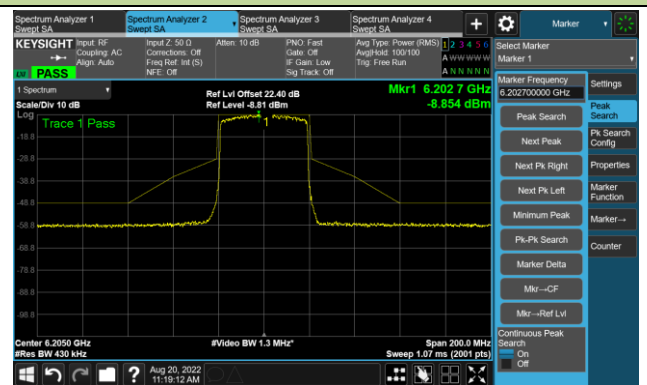

The Reference Level

The Mask Data

802.11ax-HE20 - Ant 3

Channel 229 (7095MHz)

The Reference Level

The Mask Data

802.11ax-HE40 - Ant 3

Channel 03 (5965MHz)

The Reference Level

The Mask Data

Channel 51 (6205MHz)

The Reference Level

The Mask Data

Channel 91 (6405MHz)

The Reference Level

The Mask Data

802.11ax-HE40 - Ant 3

Channel 99 (6445MHz)

The Reference Level

The Mask Data

Channel 107 (6485MHz)

The Reference Level

The Mask Data

Channel 115 (6525MHz)

The Reference Level

The Mask Data

802.11ax-HE40 - Ant 3

Channel 123 (6565MHz)

The Reference Level

The Mask Data

Channel 147 (6685MHz)

The Reference Level