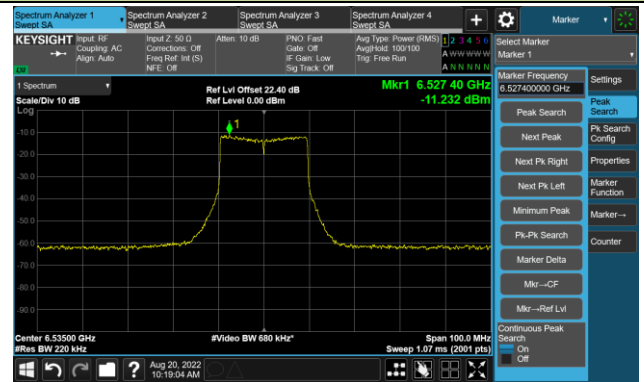

The Mask Data

Channel 93 (6415MHz)

The Reference Level

The Mask Data

802.11ax-HE20 - Ant 3

Channel 97 (6435MHz)

The Reference Level

The Mask Data

Channel 105 (6475MHz)

The Reference Level

The Mask Data

Channel 113 (6515MHz)

The Reference Level

The Mask Data

802.11ax-HE20 - Ant 3

Channel 117 (6535MHz)

The Reference Level

The Mask Data

Channel 157 (6715MHz)

The Reference Level

The Mask Data

Channel 181 (6855MHz)

The Reference Level

The Mask Data