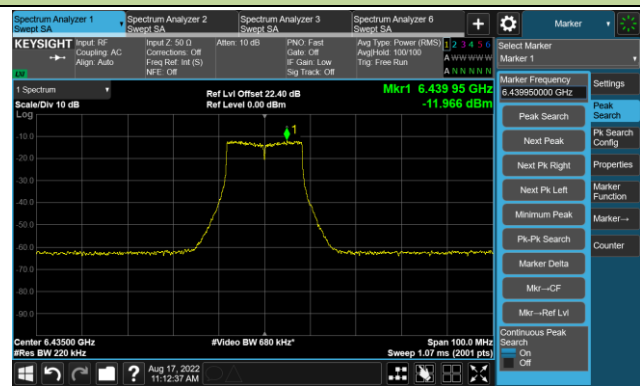

802.11a - Ant 3

Channel 97 (6435MHz)

The Reference Level

The Mask Data

Channel 105 (6475MHz)

The Reference Level

The Mask Data

Channel 113 (6515MHz)

The Reference Level

The Mask Data

802.11a - Ant 3

Channel 117 (6535MHz)

The Reference Level

The Mask Data

Channel 157 (6715MHz)

The Reference Level

The Mask Data

Channel 181 (6855MHz)

The Reference Level

The Mask Data

802.11a - Ant 3

Channel 185 (6875MHz)

The Reference Level

The Mask Data