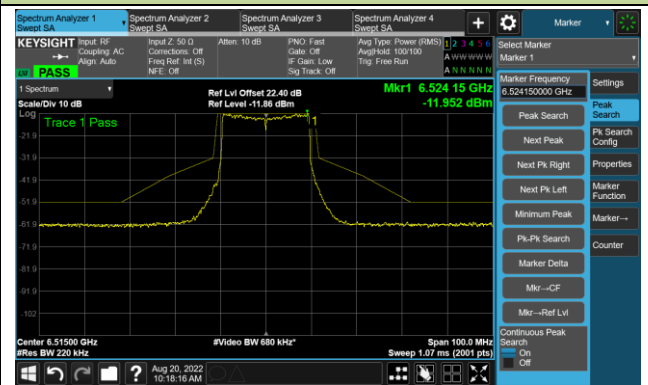

The Mask Data

Channel 93 (6415MHz)

The Reference Level

The Mask Data

802.11ax-HE20 - Ant 3

Channel 97 (6435MHz)

The Reference Level

The Mask Data

Channel 105 (6475MHz)

The Reference Level

The Mask Data

Channel 113 (6515MHz)

The Reference Level

The Mask Data

802.11ax-HE20 - Ant 3

Channel 117 (6535MHz)

The Reference Level

The Mask Data

Channel 157 (6715MHz)

The Reference Level

The Mask Data

Channel 181 (6855MHz)

The Reference Level

The Mask Data

802.11ax-HE20 - Ant 3

Channel 185 (6875MHz)

The Reference Level

The Mask Data

Channel 189 (6895MHz)

The Reference Level

The Mask Data

Channel 213 (7015MHz)