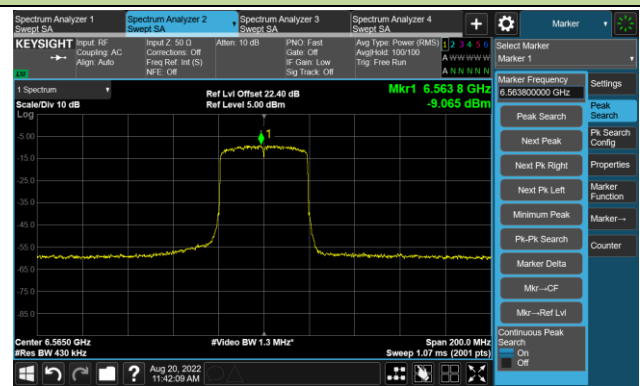

802.11ax-HE40 - Ant 3

Channel 99 (6445MHz)

The Reference Level

The Mask Data

Channel 107 (6485MHz)

The Reference Level

The Mask Data

Channel 115 (6525MHz)

The Reference Level

The Mask Data

802.11ax-HE40 - Ant 3

Channel 123 (6565MHz)

The Reference Level

The Mask Data

Channel 147 (6685MHz)

The Reference Level

The Mask Data

Channel 179 (6845MHz)

The Reference Level

The Mask Data