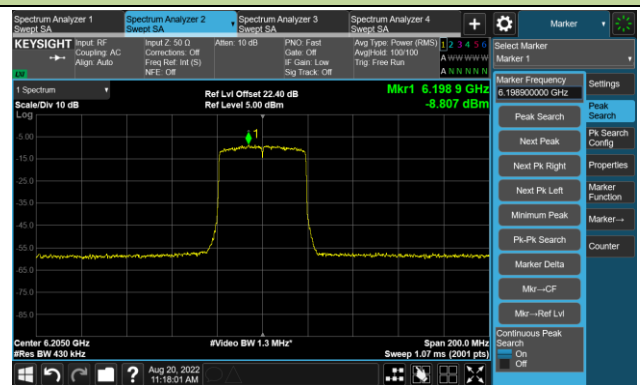

The Reference Level

The Mask Data

802.11ax-HE20 - Ant 3

Channel 229 (7095MHz)

The Reference Level

The Mask Data

802.11ax-HE40 - Ant 3

Channel 03 (5965MHz)

The Reference Level

The Mask Data

Channel 51 (6205MHz)

The Reference Level

The Mask Data

Channel 91 (6405MHz)

The Reference Level

The Mask Data

802.11ax-HE40 - Ant 3

Channel 99 (6445MHz)

The Reference Level

The Mask Data

Channel 107 (6485MHz)

The Reference Level

The Mask Data

Channel 115 (6525MHz)

The Reference Level

The Mask Data

802.11ax-HE40 - Ant 3

Channel 123 (6565MHz)

The Reference Level

The Mask Data

Channel 147 (6685MHz)

The Reference Level