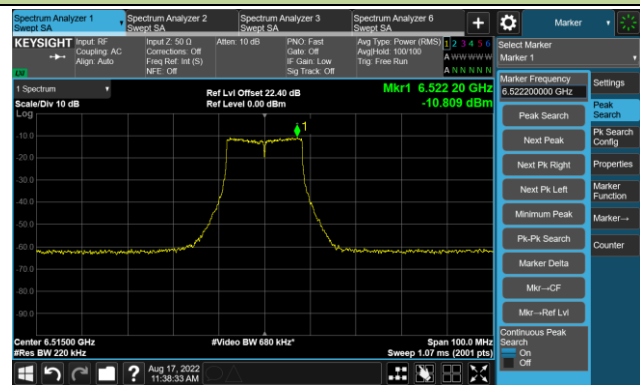

802.11a - Ant 3

Channel 97 (6435MHz)

The Reference Level

The Mask Data

Channel 105 (6475MHz)

The Reference Level

The Mask Data

Channel 113 (6515MHz)

The Reference Level

The Mask Data

802.11a - Ant 3

Channel 117 (6535MHz)

The Reference Level

The Mask Data

Channel 157 (6715MHz)

The Reference Level

The Mask Data

Channel 181 (6855MHz)

The Reference Level

The Mask Data

802.11a - Ant 3

Channel 185 (6875MHz)

The Reference Level

The Mask Data