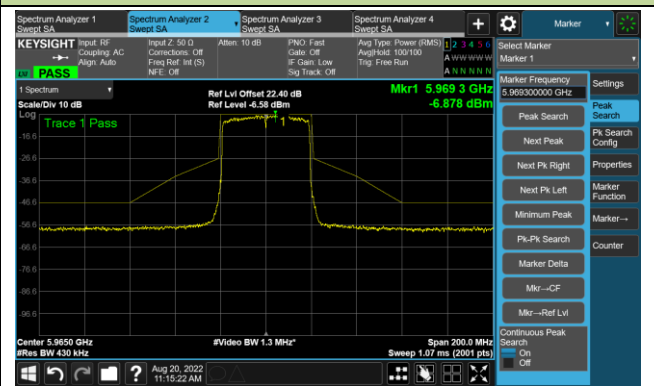

802.11ax-HE40 - Ant 2

Channel 03 (5965MHz)

The Reference Level

The Mask Data

Channel 51 (6205MHz)

The Reference Level

The Mask Data

Channel 91 (6405MHz)

The Reference Level

The Mask Data

802.11ax-HE40 - Ant 2

Channel 99 (6445MHz)

The Reference Level

The Mask Data

Channel 107 (6485MHz)

The Reference Level

The Mask Data

Channel 115 (6525MHz)

The Reference Level

The Mask Data

802.11ax-HE40 - Ant 2

Channel 123 (6565MHz)

The Reference Level

The Mask Data