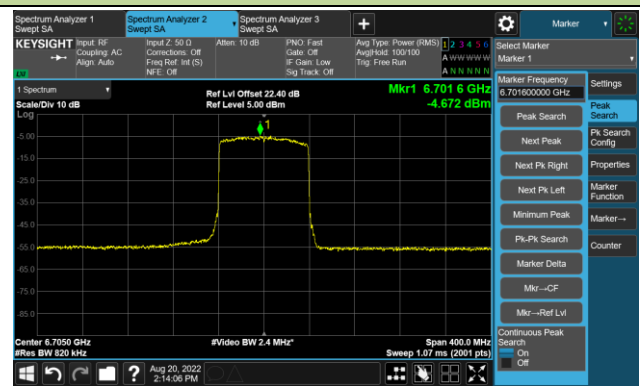

Channel 55 (6225MHz)

The Reference Level

The Mask Data

Channel 87 (6385MHz)

The Reference Level

The Mask Data

802.11ax-HE80 - Ant 2

Channel 103 (6465MHz)

The Reference Level

The Mask Data

Channel 119 (6545MHz)

The Reference Level

The Mask Data

Channel 135 (6625MHz)

The Reference Level

The Mask Data

802.11ax-HE80 - Ant 2

Channel 151 (6705MHz)

The Reference Level

The Mask Data

Channel 183 (6865MHz)

The Reference Level

The Mask Data

Channel 199 (6945MHz)