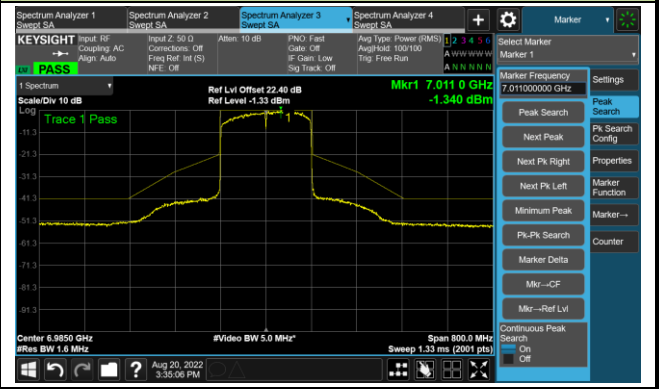

802.11ax-HE160 - Ant 2

Channel 111 (6505MHz)

The Reference Level

The Mask Data

Channel 143 (6665MHz)

The Reference Level

The Mask Data

Channel 175 (6825MHz)

The Reference Level

The Mask Data

802.11ax-HE160 - Ant 2

Channel 207 (6985MHz)

The Reference Level

The Mask Data

802.11a - Ant 3

Channel 01 (5955MHz)

The Reference Level

The Mask Data

Channel 49 (6195MHz)

The Reference Level

The Mask Data

Channel 93 (6415MHz)

The Reference Level

The Mask Data