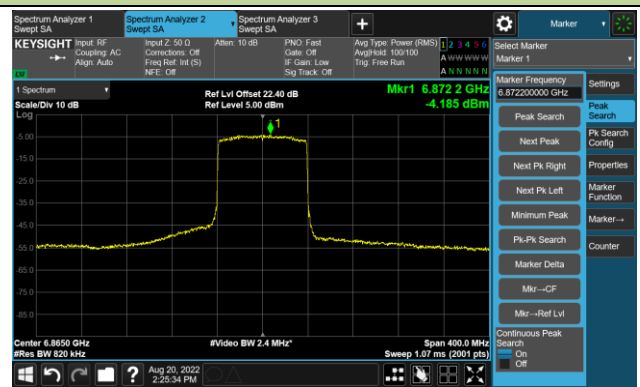

The Reference Level

The Mask Data

Channel 119 (6545MHz)

The Reference Level

The Mask Data

Channel 135 (6625MHz)

The Reference Level

The Mask Data

802.11ax-HE80 - Ant 2

Channel 151 (6705MHz)

The Reference Level

The Mask Data

Channel 183 (6865MHz)

The Reference Level

The Mask Data

Channel 199 (6945MHz)

The Reference Level

The Mask Data

802.11ax-HE80 - Ant 2

Channel 215 (7025MHz)

The Reference Level

The Mask Data

802.11ax-HE160 - Ant 2

Channel 15 (6025MHz)

The Reference Level

The Mask Data

Channel 47 (6185MHz)

The Reference Level

The Mask Data

Channel 79 (6345MHz)

The Reference Level

The Mask Data