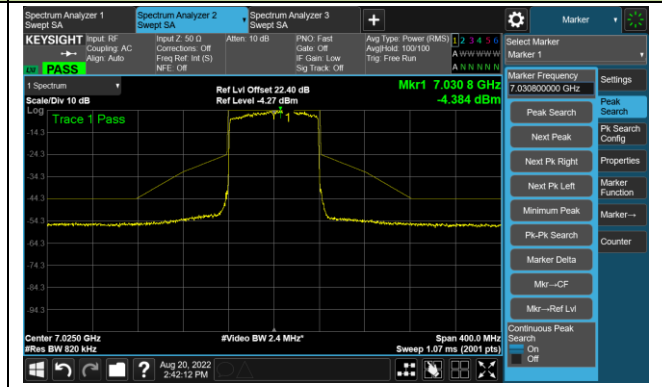

802.11ax-HE80 - Ant 2

Channel 151 (6705MHz)

The Reference Level

The Mask Data

Channel 183 (6865MHz)

The Reference Level

The Mask Data

Channel 199 (6945MHz)

The Reference Level

The Mask Data

802.11ax-HE80 - Ant 2

Channel 215 (7025MHz)

The Reference Level

The Mask Data

802.11ax-HE160 - Ant 2

Channel 15 (6025MHz)

The Reference Level

The Mask Data

Channel 47 (6185MHz)

The Reference Level

The Mask Data

Channel 79 (6345MHz)

The Reference Level

The Mask Data

802.11ax-HE160 - Ant 2

Channel 111 (6505MHz)

The Reference Level

The Mask Data

Channel 143 (6665MHz)

The Reference Level

The Mask Data

Channel 175 (6825MHz)