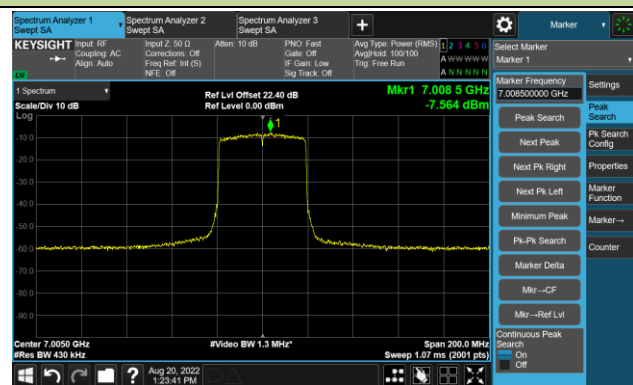

Channel 147 (6685MHz)

The Reference Level

The Mask Data

Channel 179 (6845MHz)

The Reference Level

The Mask Data

802.11ax-HE40 - Ant 2

Channel 187 (6885MHz)

The Reference Level

The Mask Data

Channel 195 (6925MHz)

The Reference Level

The Mask Data

Channel 211 (7005MHz)

The Reference Level

The Mask Data

802.11ax-HE40 - Ant 2

Channel 227 (7085MHz)

The Reference Level

The Mask Data

802.11ax-HE80 - Ant 2

Channel 07 (5985MHz)

The Reference Level

The Mask Data