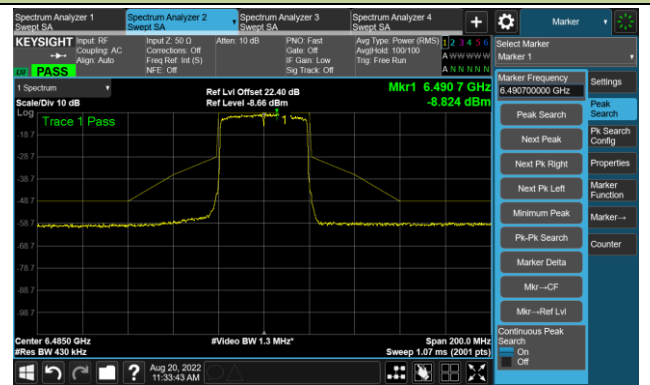

The Reference Level

The Mask Data

802.11ax-HE40 - Ant 2

Channel 99 (6445MHz)

The Reference Level

The Mask Data

Channel 107 (6485MHz)

The Reference Level

The Mask Data

Channel 115 (6525MHz)

The Reference Level

The Mask Data

802.11ax-HE40 - Ant 2

Channel 123 (6565MHz)

The Reference Level

The Mask Data

Channel 147 (6685MHz)

The Reference Level

The Mask Data

Channel 179 (6845MHz)

The Reference Level

The Mask Data

802.11ax-HE40 - Ant 2

Channel 187 (6885MHz)

The Reference Level

The Mask Data

Channel 195 (6925MHz)

The Reference Level

The Mask Data

Channel 211 (7005MHz)

The Reference Level

The Mask Data