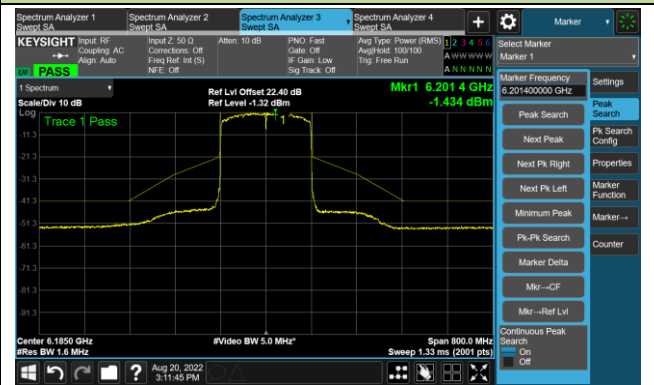

The Reference Level

The Mask Data

802.11ax-HE80 - Ant 2

Channel 215 (7025MHz)

The Reference Level

The Mask Data

802.11ax-HE160 - Ant 2

Channel 15 (6025MHz)

The Reference Level

The Mask Data

Channel 47 (6185MHz)

The Reference Level

The Mask Data

Channel 79 (6345MHz)

The Reference Level

The Mask Data

802.11ax-HE160 - Ant 2

Channel 111 (6505MHz)

The Reference Level

The Mask Data

Channel 143 (6665MHz)

The Reference Level

The Mask Data

Channel 175 (6825MHz)

The Reference Level

The Mask Data

802.11ax-HE160 - Ant 2

Channel 207 (6985MHz)

The Reference Level

The Mask Data

802.11a - Ant 3

Channel 01 (5955MHz)