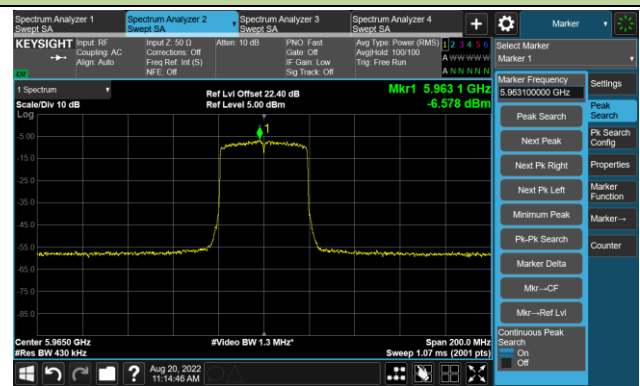

802.11ax-HE40 - Ant 2

Channel 03 (5965MHz)

The Reference Level

The Mask Data

Channel 51 (6205MHz)

The Reference Level

The Mask Data

Channel 91 (6405MHz)

The Reference Level

The Mask Data

802.11ax-HE40 - Ant 2

Channel 99 (6445MHz)

The Reference Level

The Mask Data

Channel 107 (6485MHz)

The Reference Level