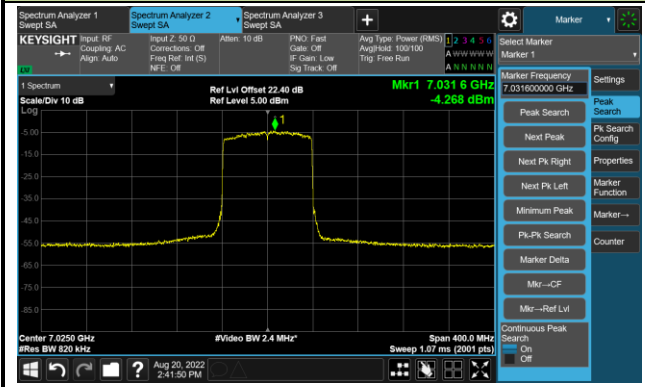

802.11ax-HE80 - Ant 2

Channel 151 (6705MHz)

The Reference Level

The Mask Data

Channel 183 (6865MHz)

The Reference Level

The Mask Data

Channel 199 (6945MHz)

The Reference Level

The Mask Data

802.11ax-HE80 - Ant 2

Channel 215 (7025MHz)

The Reference Level

The Mask Data

802.11ax-HE160 - Ant 2

Channel 15 (6025MHz)

The Reference Level

The Mask Data

Channel 47 (6185MHz)

The Reference Level

The Mask Data

Channel 79 (6345MHz)

The Reference Level

The Mask Data