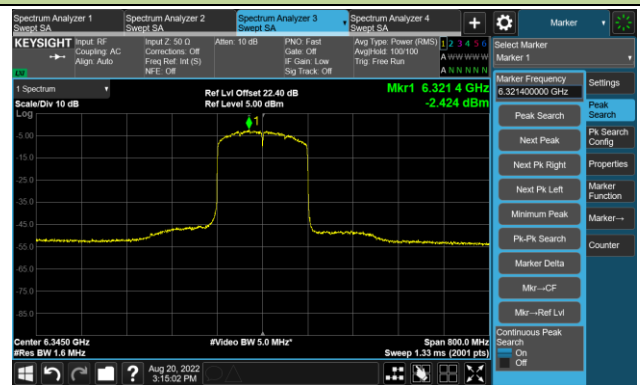

The Reference Level

The Mask Data

802.11ax-HE80 - Ant 2

Channel 215 (7025MHz)

The Reference Level

The Mask Data

802.11ax-HE160 - Ant 2

Channel 15 (6025MHz)

The Reference Level

The Mask Data

Channel 47 (6185MHz)

The Reference Level

The Mask Data

Channel 79 (6345MHz)

The Reference Level

The Mask Data

802.11ax-HE160 - Ant 2

Channel 111 (6505MHz)

The Reference Level

The Mask Data

Channel 143 (6665MHz)

The Reference Level

The Mask Data

Channel 175 (6825MHz)

The Reference Level

The Mask Data

802.11ax-HE160 - Ant 2

Channel 207 (6985MHz)

The Reference Level

The Mask Data

802.11a - Ant 3

Channel 01 (5955MHz)