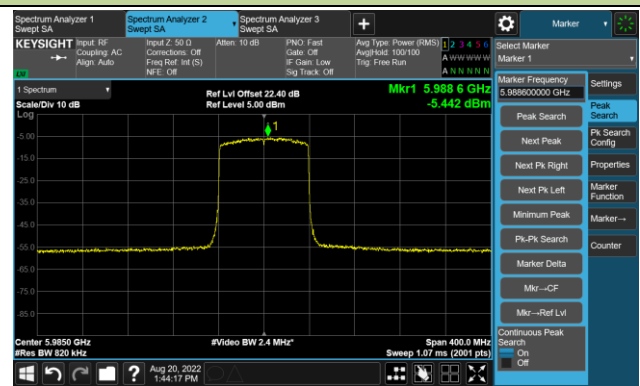

The Reference Level

The Mask Data

Channel 195 (6925MHz)

The Reference Level

The Mask Data

Channel 211 (7005MHz)

The Reference Level

The Mask Data

802.11ax-HE40 - Ant 2

Channel 227 (7085MHz)

The Reference Level

The Mask Data

802.11ax-HE80 - Ant 2

Channel 07 (5985MHz)

The Reference Level

The Mask Data

Channel 55 (6225MHz)

The Reference Level

The Mask Data

Channel 87 (6385MHz)

The Reference Level

The Mask Data

802.11ax-HE80 - Ant 2

Channel 103 (6465MHz)