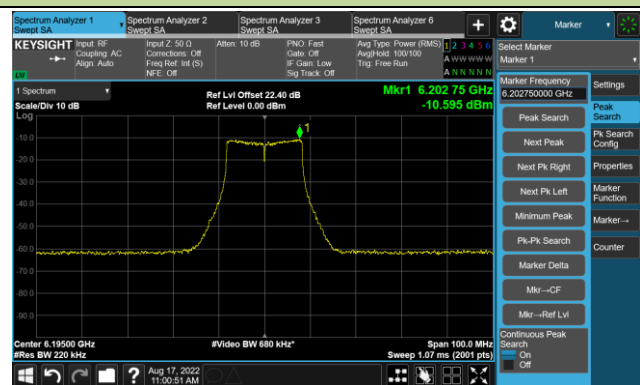

The Reference Level

The Mask Data

802.11ax-HE160 - Ant 2

Channel 207 (6985MHz)

The Reference Level

The Mask Data

802.11a - Ant 3

Channel 01 (5955MHz)

The Reference Level

The Mask Data

Channel 49 (6195MHz)

The Reference Level

The Mask Data

Channel 93 (6415MHz)

The Reference Level

The Mask Data