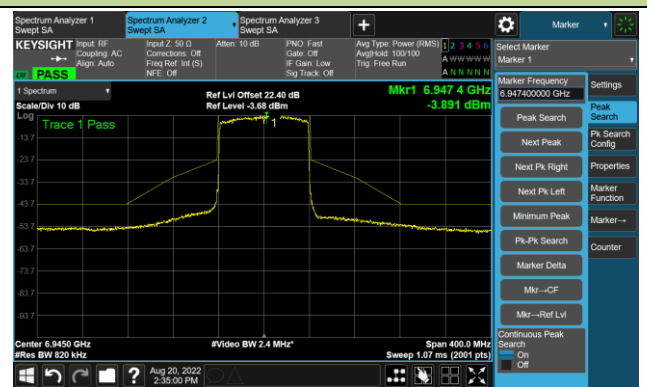

The Reference Level

The Mask Data

Channel 119 (6545MHz)

The Reference Level

The Mask Data

Channel 135 (6625MHz)

The Reference Level

The Mask Data

802.11ax-HE80 - Ant 2

Channel 151 (6705MHz)

The Reference Level

The Mask Data

Channel 183 (6865MHz)

The Reference Level

The Mask Data

Channel 199 (6945MHz)

The Reference Level

The Mask Data

802.11ax-HE80 - Ant 2

Channel 215 (7025MHz)

The Reference Level

The Mask Data

802.11ax-HE160 - Ant 2

Channel 15 (6025MHz)

The Reference Level

The Mask Data

Channel 47 (6185MHz)

The Reference Level

The Mask Data

Channel 79 (6345MHz)

The Reference Level

The Mask Data