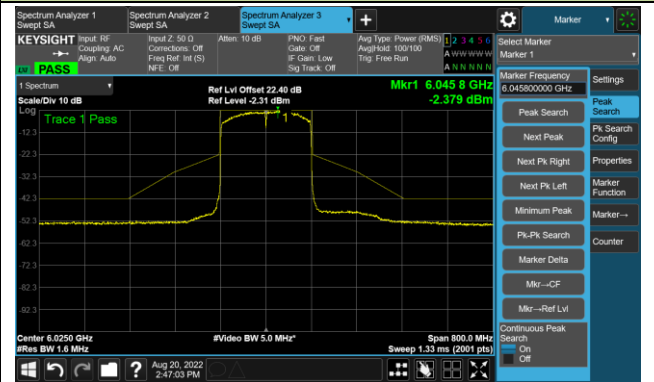

802.11ax-HE80 - Ant 2

Channel 151 (6705MHz)

The Reference Level

The Mask Data

Channel 183 (6865MHz)

The Reference Level

The Mask Data

Channel 199 (6945MHz)

The Reference Level

The Mask Data

802.11ax-HE80 - Ant 2

Channel 215 (7025MHz)

The Reference Level

The Mask Data

802.11ax-HE160 - Ant 2

Channel 15 (6025MHz)

The Reference Level

The Mask Data

Channel 47 (6185MHz)

The Reference Level

The Mask Data

Channel 79 (6345MHz)

The Reference Level

The Mask Data