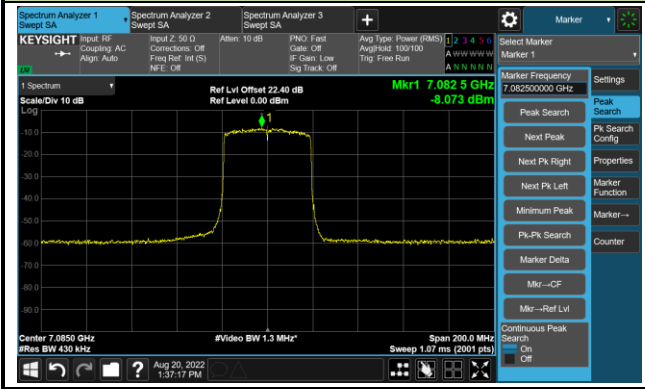

Channel 147 (6685MHz)

The Reference Level

The Mask Data

Channel 179 (6845MHz)

The Reference Level

The Mask Data

802.11ax-HE40 - Ant 2

Channel 187 (6885MHz)

The Reference Level

The Mask Data

Channel 195 (6925MHz)

The Reference Level

The Mask Data

Channel 211 (7005MHz)

The Reference Level

The Mask Data

802.11ax-HE40 - Ant 2

Channel 227 (7085MHz)

The Reference Level

The Mask Data

802.11ax-HE80 - Ant 2

Channel 07 (5985MHz)

The Reference Level

The Mask Data