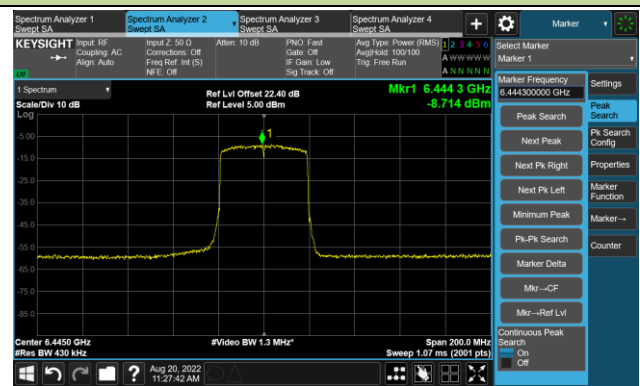

The Reference Level

The Mask Data

802.11ax-HE40 - Ant 2

Channel 99 (6445MHz)

The Reference Level

The Mask Data

Channel 107 (6485MHz)

The Reference Level

The Mask Data

Channel 115 (6525MHz)

The Reference Level

The Mask Data

802.11ax-HE40 - Ant 2

Channel 123 (6565MHz)

The Reference Level

The Mask Data

Channel 147 (6685MHz)

The Reference Level

The Mask Data

Channel 179 (6845MHz)

The Reference Level

The Mask Data

802.11ax-HE40 - Ant 2

Channel 187 (6885MHz)