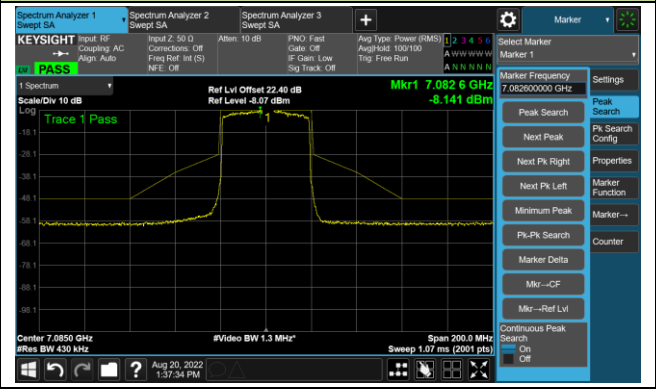

Channel 147 (6685MHz)

The Reference Level

The Mask Data

Channel 179 (6845MHz)

The Reference Level

The Mask Data

802.11ax-HE40 - Ant 2

Channel 187 (6885MHz)

The Reference Level

The Mask Data

Channel 195 (6925MHz)

The Reference Level

The Mask Data

Channel 211 (7005MHz)

The Reference Level

The Mask Data

802.11ax-HE40 - Ant 2

Channel 227 (7085MHz)

The Reference Level

The Mask Data

802.11ax-HE80 - Ant 2

Channel 07 (5985MHz)

The Reference Level

The Mask Data