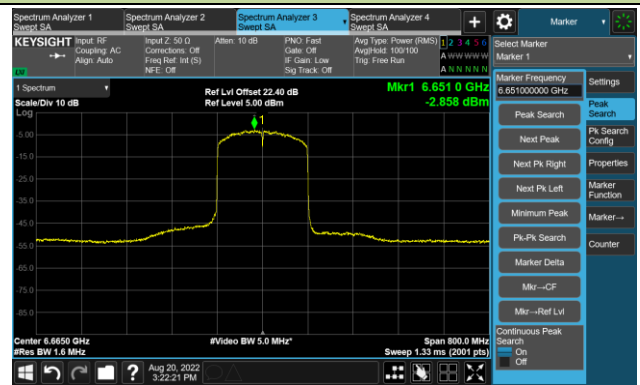

The Reference Level

The Mask Data

Channel 47 (6185MHz)

The Reference Level

The Mask Data

Channel 79 (6345MHz)

The Reference Level

The Mask Data

802.11ax-HE160 - Ant 2

Channel 111 (6505MHz)

The Reference Level

The Mask Data

Channel 143 (6665MHz)

The Reference Level

The Mask Data

Channel 175 (6825MHz)

The Reference Level

The Mask Data

802.11ax-HE160 - Ant 2

Channel 207 (6985MHz)

The Reference Level

The Mask Data

802.11a - Ant 3

Channel 01 (5955MHz)

The Reference Level

The Mask Data

Channel 49 (6195MHz)

The Reference Level

The Mask Data

Channel 93 (6415MHz)

The Reference Level

The Mask Data