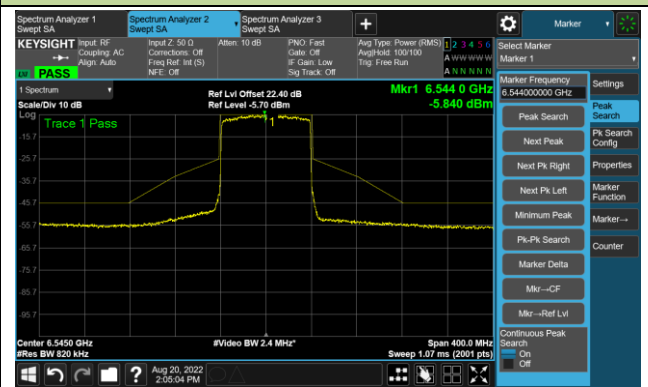

Channel 55 (6225MHz)

The Reference Level

The Mask Data

Channel 87 (6385MHz)

The Reference Level

The Mask Data

802.11ax-HE80 - Ant 2

Channel 103 (6465MHz)

The Reference Level

The Mask Data

Channel 119 (6545MHz)

The Reference Level

The Mask Data

Channel 135 (6625MHz)

The Reference Level

The Mask Data

802.11ax-HE80 - Ant 2

Channel 151 (6705MHz)

The Reference Level

The Mask Data

Channel 183 (6865MHz)

The Reference Level

The Mask Data

Channel 199 (6945MHz)