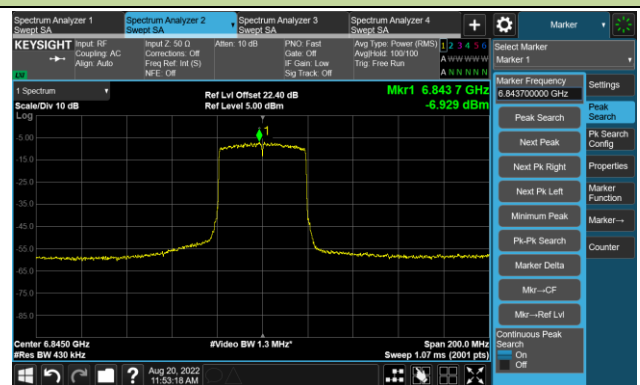

Channel 147 (6685MHz)

The Reference Level

The Mask Data

Channel 179 (6845MHz)

The Reference Level

The Mask Data

802.11ax-HE40 - Ant 2

Channel 187 (6885MHz)

The Reference Level

The Mask Data

Channel 195 (6925MHz)

The Reference Level

The Mask Data

Channel 211 (7005MHz)

The Reference Level

The Mask Data