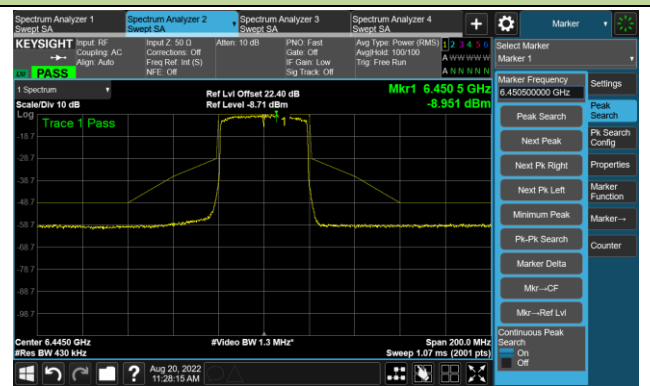

The Reference Level

The Mask Data

802.11ax-HE40 - Ant 2

Channel 99 (6445MHz)

The Reference Level

The Mask Data

Channel 107 (6485MHz)

The Reference Level

The Mask Data

Channel 115 (6525MHz)

The Reference Level

The Mask Data

802.11ax-HE40 - Ant 2

Channel 123 (6565MHz)

The Reference Level

The Mask Data

Channel 147 (6685MHz)

The Reference Level

The Mask Data

Channel 179 (6845MHz)

The Reference Level

The Mask Data

802.11ax-HE40 - Ant 2

Channel 187 (6885MHz)

The Reference Level

The Mask Data

Channel 195 (6925MHz)

The Reference Level

The Mask Data

Channel 211 (7005MHz)

The Reference Level

The Mask Data