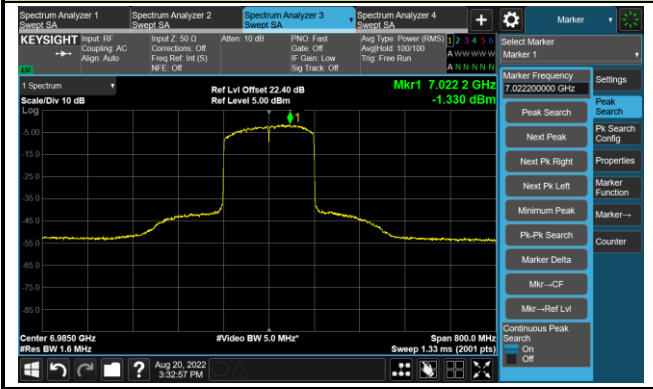

802.11ax-HE160 - Ant 2

Channel 111 (6505MHz)

The Reference Level

The Mask Data

Channel 143 (6665MHz)

The Reference Level

The Mask Data

Channel 175 (6825MHz)

The Reference Level

The Mask Data

802.11ax-HE160 - Ant 2

Channel 207 (6985MHz)

The Reference Level

The Mask Data

802.11a - Ant 3

Channel 01 (5955MHz)

The Reference Level

The Mask Data

Channel 49 (6195MHz)

The Reference Level

The Mask Data

Channel 93 (6415MHz)

The Reference Level

The Mask Data