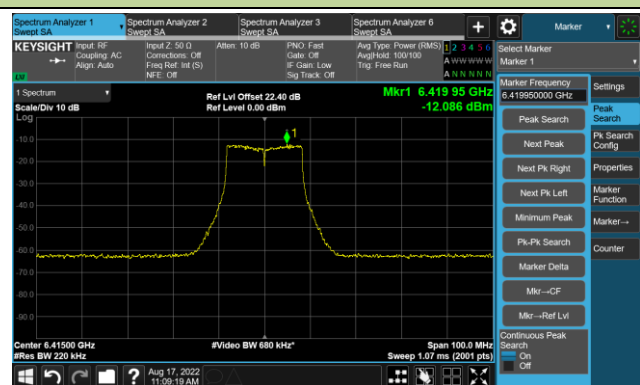

The Reference Level

The Mask Data

802.11ax-HE160 - Ant 2

Channel 207 (6985MHz)

The Reference Level

The Mask Data

802.11a - Ant 3

Channel 01 (5955MHz)

The Reference Level

The Mask Data

Channel 49 (6195MHz)

The Reference Level

The Mask Data

Channel 93 (6415MHz)

The Reference Level

The Mask Data