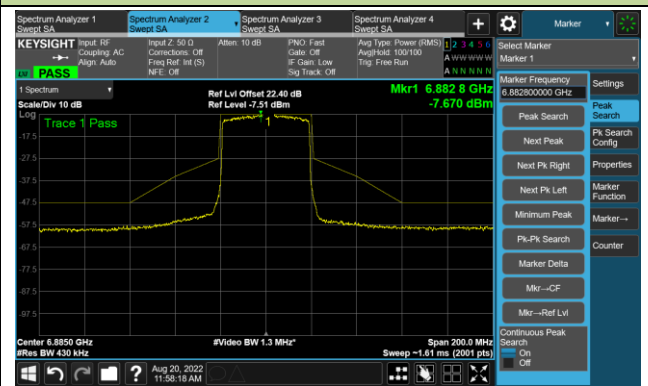

The Mask Data

Channel 115 (6525MHz)

The Reference Level

The Mask Data

802.11ax-HE40 - Ant 2

Channel 123 (6565MHz)

The Reference Level

The Mask Data

Channel 147 (6685MHz)

The Reference Level

The Mask Data

Channel 179 (6845MHz)

The Reference Level

The Mask Data

802.11ax-HE40 - Ant 2

Channel 187 (6885MHz)

The Reference Level

The Mask Data

Channel 195 (6925MHz)

The Reference Level

The Mask Data

Channel 211 (7005MHz)

The Reference Level

The Mask Data