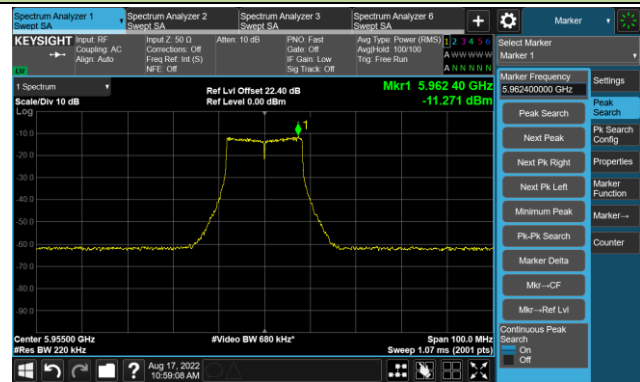

802.11ax-HE160 - Ant 2

Channel 111 (6505MHz)

The Reference Level

The Mask Data

Channel 143 (6665MHz)

The Reference Level

The Mask Data

Channel 175 (6825MHz)

The Reference Level

The Mask Data

802.11ax-HE160 - Ant 2

Channel 207 (6985MHz)

The Reference Level

The Mask Data

802.11a - Ant 3

Channel 01 (5955MHz)

The Reference Level

The Mask Data

Channel 49 (6195MHz)

The Reference Level

The Mask Data

Channel 93 (6415MHz)

The Reference Level

The Mask Data