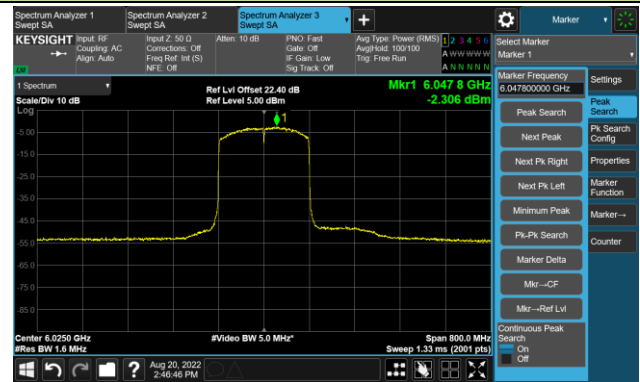

802.11ax-HE80 - Ant 2

Channel 151 (6705MHz)

The Reference Level

The Mask Data

Channel 183 (6865MHz)

The Reference Level

The Mask Data

Channel 199 (6945MHz)

The Reference Level

The Mask Data

802.11ax-HE80 - Ant 2

Channel 215 (7025MHz)

The Reference Level

The Mask Data

802.11ax-HE160 - Ant 2

Channel 15 (6025MHz)

The Reference Level

The Mask Data

Channel 47 (6185MHz)

The Reference Level

The Mask Data

Channel 79 (6345MHz)

The Reference Level

The Mask Data