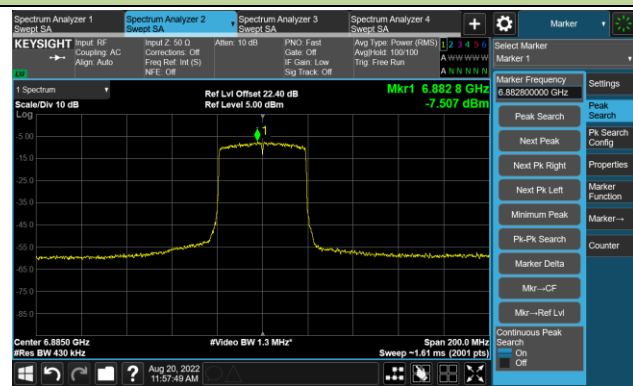

Channel 147 (6685MHz)

The Reference Level

The Mask Data

Channel 179 (6845MHz)

The Reference Level

The Mask Data

802.11ax-HE40 - Ant 2

Channel 187 (6885MHz)

The Reference Level

The Mask Data

Channel 195 (6925MHz)

The Reference Level

The Mask Data

Channel 211 (7005MHz)

The Reference Level

The Mask Data