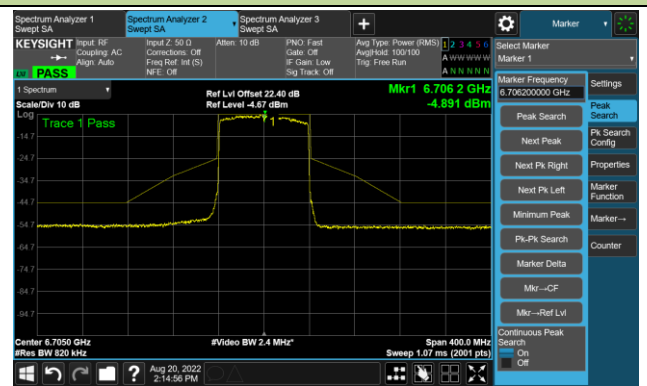

Channel 55 (6225MHz)

The Reference Level

The Mask Data

Channel 87 (6385MHz)

The Reference Level

The Mask Data

802.11ax-HE80 - Ant 2

Channel 103 (6465MHz)

The Reference Level

The Mask Data

Channel 119 (6545MHz)

The Reference Level

The Mask Data

Channel 135 (6625MHz)

The Reference Level

The Mask Data

802.11ax-HE80 - Ant 2

Channel 151 (6705MHz)

The Reference Level

The Mask Data

Channel 183 (6865MHz)

The Reference Level

The Mask Data

Channel 199 (6945MHz)

The Reference Level

The Mask Data

802.11ax-HE80 - Ant 2

Channel 215 (7025MHz)

The Reference Level

The Mask Data

802.11ax-HE160 - Ant 2

Channel 15 (6025MHz)