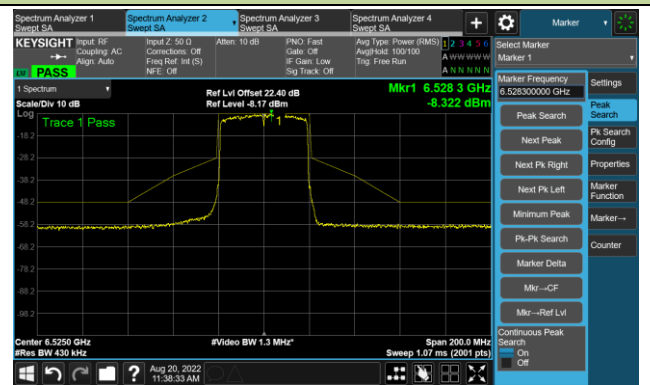

The Reference Level

The Mask Data

802.11ax-HE40 - Ant 2

Channel 99 (6445MHz)

The Reference Level

The Mask Data

Channel 107 (6485MHz)

The Reference Level

The Mask Data

Channel 115 (6525MHz)

The Reference Level

The Mask Data

802.11ax-HE40 - Ant 2

Channel 123 (6565MHz)

The Reference Level

The Mask Data

Channel 147 (6685MHz)

The Reference Level

The Mask Data

Channel 179 (6845MHz)

The Reference Level

The Mask Data

802.11ax-HE40 - Ant 2

Channel 187 (6885MHz)

The Reference Level

The Mask Data

Channel 195 (6925MHz)

The Reference Level

The Mask Data

Channel 211 (7005MHz)

The Reference Level

The Mask Data