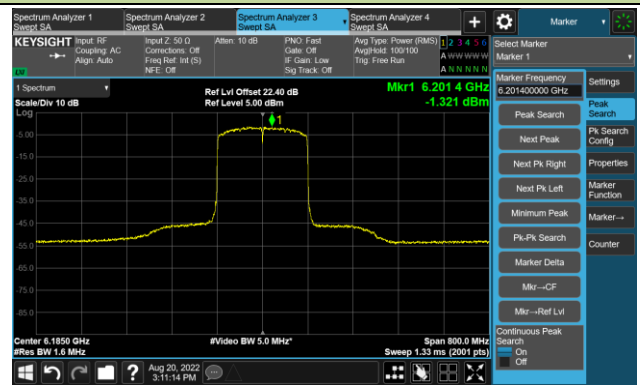

The Reference Level

The Mask Data

802.11ax-HE80 - Ant 2

Channel 215 (7025MHz)

The Reference Level

The Mask Data

802.11ax-HE160 - Ant 2

Channel 15 (6025MHz)

The Reference Level

The Mask Data

Channel 47 (6185MHz)

The Reference Level

The Mask Data

Channel 79 (6345MHz)

The Reference Level

The Mask Data

802.11ax-HE160 - Ant 2

Channel 111 (6505MHz)

The Reference Level

The Mask Data

Channel 143 (6665MHz)

The Reference Level

The Mask Data

Channel 175 (6825MHz)

The Reference Level

The Mask Data

802.11ax-HE160 - Ant 2

Channel 207 (6985MHz)

The Reference Level

The Mask Data

802.11a - Ant 3

Channel 01 (5955MHz)