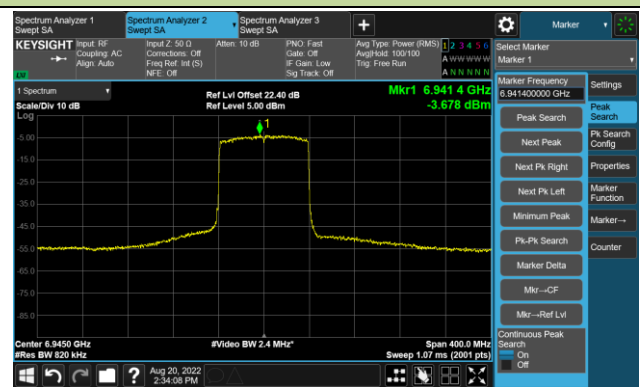

The Reference Level

The Mask Data

Channel 119 (6545MHz)

The Reference Level

The Mask Data

Channel 135 (6625MHz)

The Reference Level

The Mask Data

802.11ax-HE80 - Ant 2

Channel 151 (6705MHz)

The Reference Level

The Mask Data

Channel 183 (6865MHz)

The Reference Level

The Mask Data

Channel 199 (6945MHz)

The Reference Level

The Mask Data

802.11ax-HE80 - Ant 2

Channel 215 (7025MHz)

The Reference Level

The Mask Data

802.11ax-HE160 - Ant 2

Channel 15 (6025MHz)