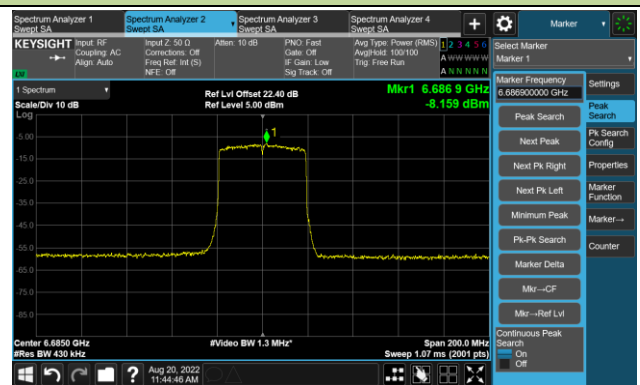

The Reference Level

The Mask Data

802.11ax-HE40 - Ant 2

Channel 99 (6445MHz)

The Reference Level

The Mask Data

Channel 107 (6485MHz)

The Reference Level

The Mask Data

Channel 115 (6525MHz)

The Reference Level

The Mask Data

802.11ax-HE40 - Ant 2

Channel 123 (6565MHz)

The Reference Level

The Mask Data

Channel 147 (6685MHz)

The Reference Level

The Mask Data

Channel 179 (6845MHz)

The Reference Level

The Mask Data

802.11ax-HE40 - Ant 2

Channel 187 (6885MHz)

The Reference Level

The Mask Data

Channel 195 (6925MHz)

The Reference Level

The Mask Data

Channel 211 (7005MHz)

The Reference Level

The Mask Data