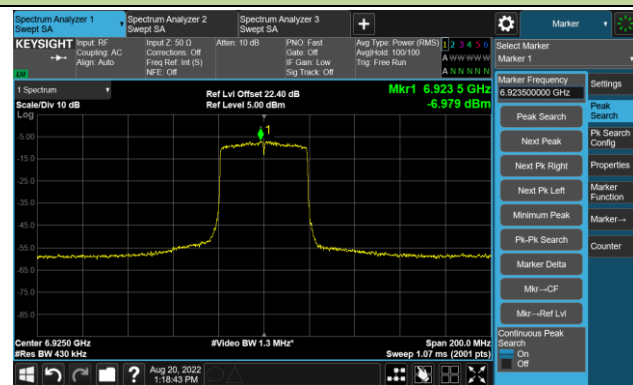

Channel 147 (6685MHz)

The Reference Level

The Mask Data

Channel 179 (6845MHz)

The Reference Level

The Mask Data

802.11ax-HE40 - Ant 2

Channel 187 (6885MHz)

The Reference Level

The Mask Data

Channel 195 (6925MHz)

The Reference Level

The Mask Data

Channel 211 (7005MHz)

The Reference Level

The Mask Data

802.11ax-HE40 - Ant 2

Channel 227 (7085MHz)

The Reference Level

The Mask Data

802.11ax-HE80 - Ant 2

Channel 07 (5985MHz)

The Reference Level

The Mask Data