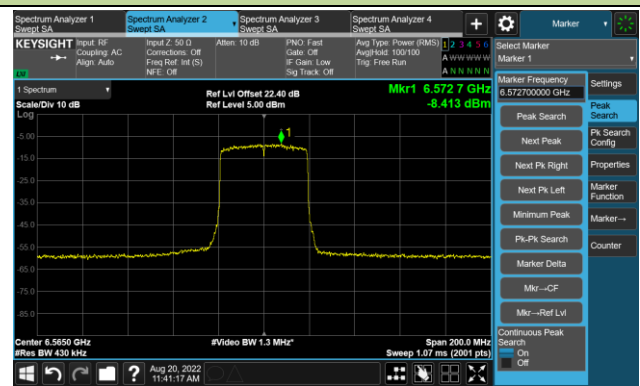

The Reference Level

The Mask Data

802.11ax-HE40 - Ant 2

Channel 99 (6445MHz)

The Reference Level

The Mask Data

Channel 107 (6485MHz)

The Reference Level

The Mask Data

Channel 115 (6525MHz)

The Reference Level

The Mask Data

802.11ax-HE40 - Ant 2

Channel 123 (6565MHz)

The Reference Level

The Mask Data

Channel 147 (6685MHz)

The Reference Level

The Mask Data

Channel 179 (6845MHz)

The Reference Level

The Mask Data

802.11ax-HE40 - Ant 2

Channel 187 (6885MHz)

The Reference Level

The Mask Data

Channel 195 (6925MHz)

The Reference Level

The Mask Data

Channel 211 (7005MHz)

The Reference Level

The Mask Data