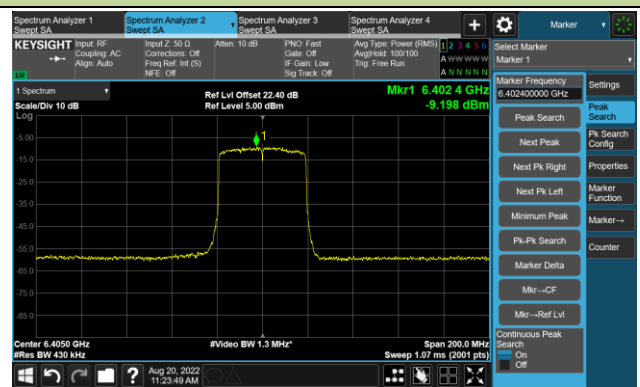

802.11ax-HE40 - Ant 2

Channel 03 (5965MHz)

The Reference Level

The Mask Data

Channel 51 (6205MHz)

The Reference Level

The Mask Data

Channel 91 (6405MHz)

The Reference Level

The Mask Data

802.11ax-HE40 - Ant 2

Channel 99 (6445MHz)

The Reference Level

The Mask Data

Channel 107 (6485MHz)

The Reference Level