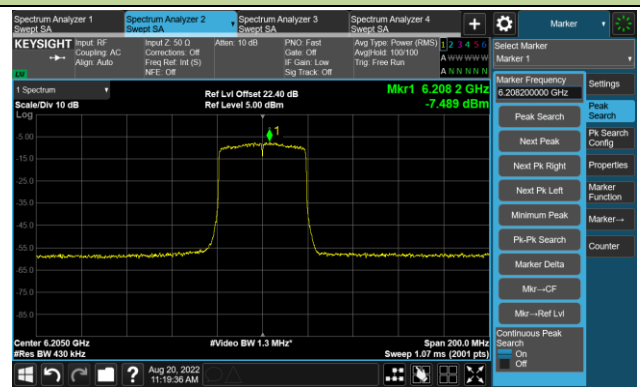

802.11ax-HE40 - Ant 2

Channel 03 (5965MHz)

The Reference Level

The Mask Data

Channel 51 (6205MHz)

The Reference Level

The Mask Data

Channel 91 (6405MHz)

The Reference Level

The Mask Data

802.11ax-HE40 - Ant 2

Channel 99 (6445MHz)

The Reference Level

The Mask Data

Channel 107 (6485MHz)

The Reference Level