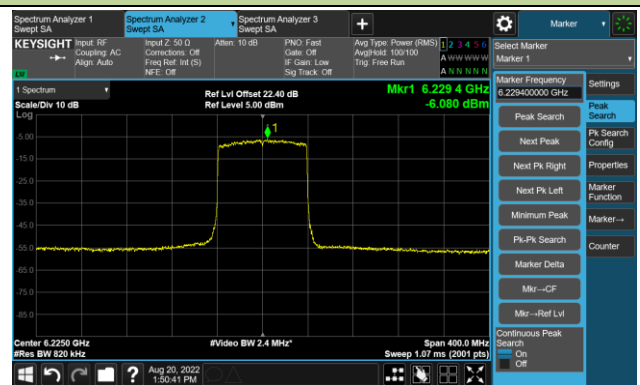

The Reference Level

The Mask Data

Channel 195 (6925MHz)

The Reference Level

The Mask Data

Channel 211 (7005MHz)

The Reference Level

The Mask Data

802.11ax-HE40 - Ant 2

Channel 227 (7085MHz)

The Reference Level

The Mask Data

802.11ax-HE80 - Ant 2

Channel 07 (5985MHz)

The Reference Level

The Mask Data

Channel 55 (6225MHz)

The Reference Level

The Mask Data

Channel 87 (6385MHz)

The Reference Level

The Mask Data

802.11ax-HE80 - Ant 2

Channel 103 (6465MHz)

The Reference Level

The Mask Data

Channel 119 (6545MHz)

The Reference Level

The Mask Data

Channel 135 (6625MHz)

The Reference Level

The Mask Data