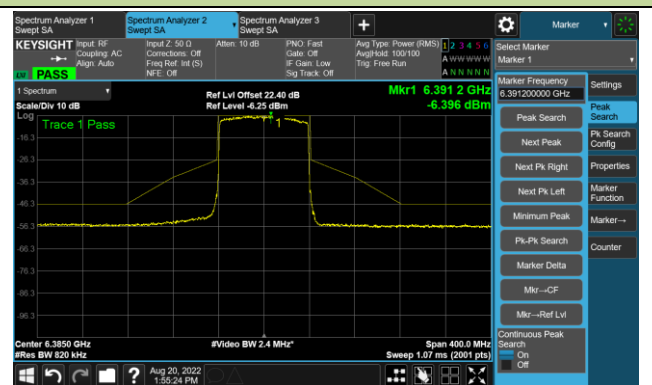

802.11ax-HE40 - Ant 2

Channel 227 (7085MHz)

The Reference Level

The Mask Data

802.11ax-HE80 - Ant 2

Channel 07 (5985MHz)

The Reference Level

The Mask Data

Channel 55 (6225MHz)

The Reference Level

The Mask Data

Channel 87 (6385MHz)

The Reference Level

The Mask Data

802.11ax-HE80 - Ant 2

Channel 103 (6465MHz)

The Reference Level

The Mask Data

Channel 119 (6545MHz)

The Reference Level

The Mask Data

Channel 135 (6625MHz)

The Reference Level

The Mask Data

802.11ax-HE80 - Ant 2

Channel 151 (6705MHz)

The Reference Level

The Mask Data

Channel 183 (6865MHz)

The Reference Level

The Mask Data

Channel 199 (6945MHz)