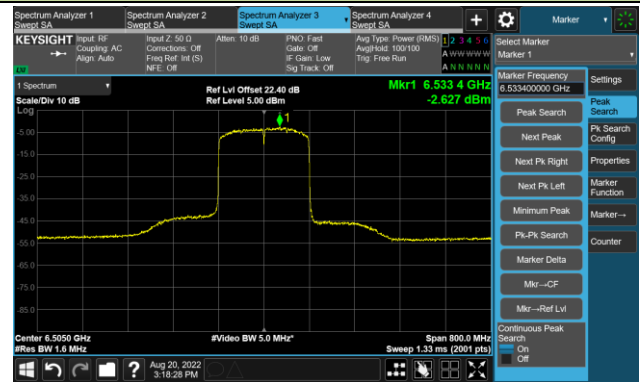

The Reference Level

The Mask Data

802.11ax-HE80 - Ant 2

Channel 215 (7025MHz)

The Reference Level

The Mask Data

802.11ax-HE160 - Ant 2

Channel 15 (6025MHz)

The Reference Level

The Mask Data

Channel 47 (6185MHz)

The Reference Level

The Mask Data

Channel 79 (6345MHz)

The Reference Level

The Mask Data

802.11ax-HE160 - Ant 2

Channel 111 (6505MHz)

The Reference Level

The Mask Data

Channel 143 (6665MHz)

The Reference Level

The Mask Data

Channel 175 (6825MHz)