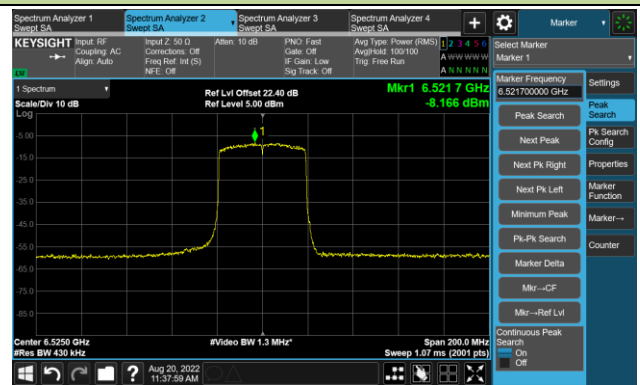

The Reference Level

The Mask Data

802.11ax-HE40 - Ant 2

Channel 99 (6445MHz)

The Reference Level

The Mask Data

Channel 107 (6485MHz)

The Reference Level

The Mask Data

Channel 115 (6525MHz)

The Reference Level

The Mask Data

802.11ax-HE40 - Ant 2

Channel 123 (6565MHz)

The Reference Level

The Mask Data

Channel 147 (6685MHz)

The Reference Level

The Mask Data

Channel 179 (6845MHz)

The Reference Level

The Mask Data

802.11ax-HE40 - Ant 2

Channel 187 (6885MHz)