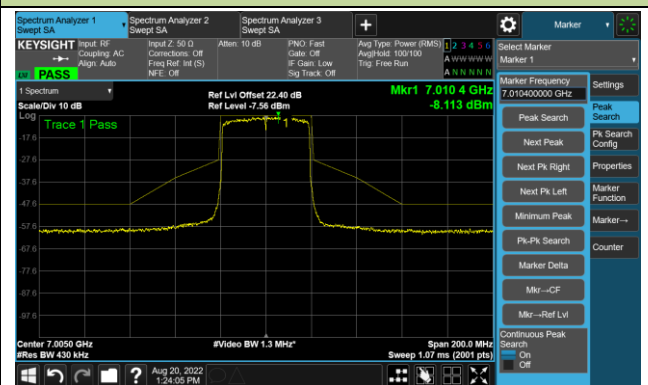

Channel 147 (6685MHz)

The Reference Level

The Mask Data

Channel 179 (6845MHz)

The Reference Level

The Mask Data

802.11ax-HE40 - Ant 2

Channel 187 (6885MHz)

The Reference Level

The Mask Data

Channel 195 (6925MHz)

The Reference Level

The Mask Data

Channel 211 (7005MHz)

The Reference Level

The Mask Data

802.11ax-HE40 - Ant 2

Channel 227 (7085MHz)

The Reference Level

The Mask Data

802.11ax-HE80 - Ant 2

Channel 07 (5985MHz)

The Reference Level

The Mask Data

Channel 55 (6225MHz)

The Reference Level

The Mask Data

Channel 87 (6385MHz)

The Reference Level

The Mask Data

802.11ax-HE80 - Ant 2

Channel 103 (6465MHz)