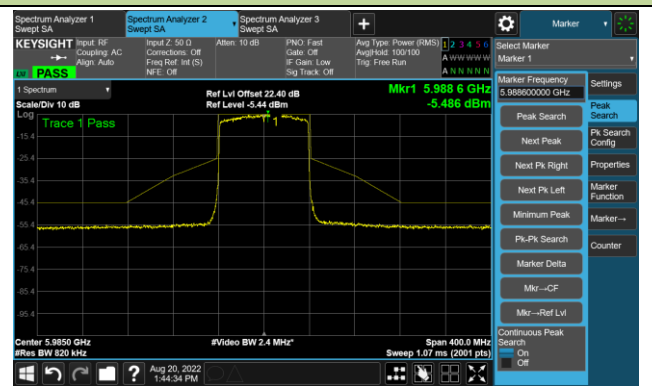

The Reference Level

The Mask Data

Channel 195 (6925MHz)

The Reference Level

The Mask Data

Channel 211 (7005MHz)

The Reference Level

The Mask Data

802.11ax-HE40 - Ant 2

Channel 227 (7085MHz)

The Reference Level

The Mask Data

802.11ax-HE80 - Ant 2

Channel 07 (5985MHz)

The Reference Level

The Mask Data

Channel 55 (6225MHz)

The Reference Level

The Mask Data

Channel 87 (6385MHz)

The Reference Level

The Mask Data

802.11ax-HE80 - Ant 2

Channel 103 (6465MHz)

The Reference Level

The Mask Data

Channel 119 (6545MHz)

The Reference Level

The Mask Data

Channel 135 (6625MHz)

The Reference Level

The Mask Data