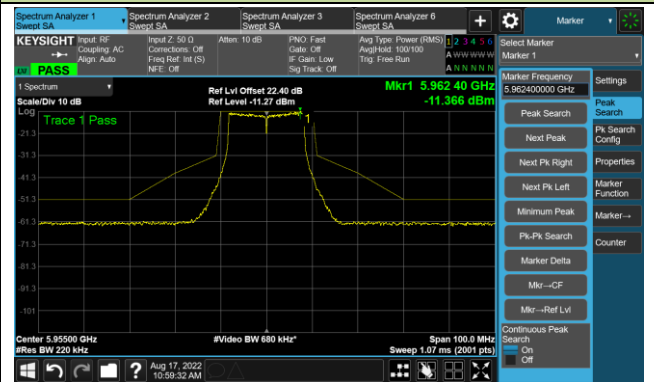

802.11ax-HE160 - Ant 2

Channel 111 (6505MHz)

The Reference Level

The Mask Data

Channel 143 (6665MHz)

The Reference Level

The Mask Data

Channel 175 (6825MHz)

The Reference Level

The Mask Data

802.11ax-HE160 - Ant 2

Channel 207 (6985MHz)

The Reference Level

The Mask Data

802.11a - Ant 3

Channel 01 (5955MHz)

The Reference Level

The Mask Data

Channel 49 (6195MHz)

The Reference Level

The Mask Data

Channel 93 (6415MHz)

The Reference Level

The Mask Data