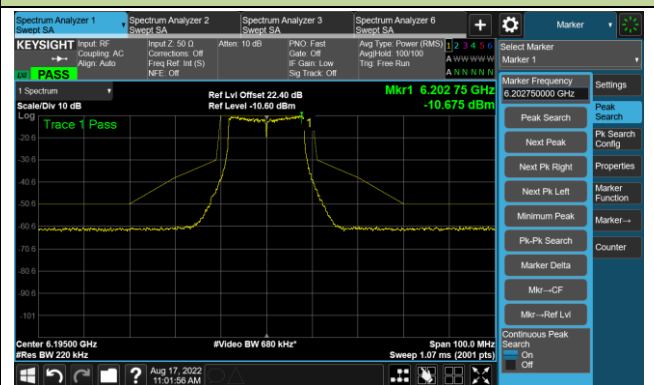

The Reference Level

The Mask Data

802.11ax-HE160 - Ant 2

Channel 207 (6985MHz)

The Reference Level

The Mask Data

802.11a - Ant 3

Channel 01 (5955MHz)

The Reference Level

The Mask Data

Channel 49 (6195MHz)

The Reference Level

The Mask Data

Channel 93 (6415MHz)

The Reference Level

The Mask Data