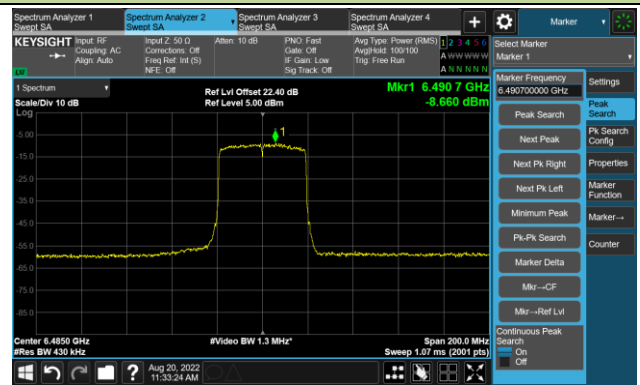

The Reference Level

The Mask Data

802.11ax-HE40 - Ant 2

Channel 99 (6445MHz)

The Reference Level

The Mask Data

Channel 107 (6485MHz)

The Reference Level

The Mask Data

Channel 115 (6525MHz)

The Reference Level

The Mask Data

802.11ax-HE40 - Ant 2

Channel 123 (6565MHz)

The Reference Level

The Mask Data

Channel 147 (6685MHz)

The Reference Level

The Mask Data

Channel 179 (6845MHz)

The Reference Level

The Mask Data

802.11ax-HE40 - Ant 2

Channel 187 (6885MHz)