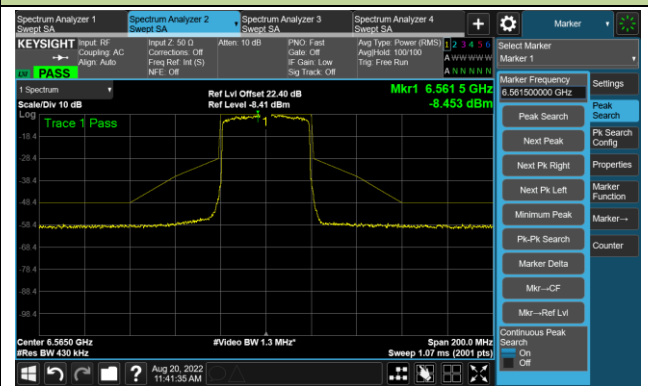

The Reference Level

The Mask Data

802.11ax-HE40 - Ant 2

Channel 99 (6445MHz)

The Reference Level

The Mask Data

Channel 107 (6485MHz)

The Reference Level

The Mask Data

Channel 115 (6525MHz)

The Reference Level

The Mask Data

802.11ax-HE40 - Ant 2

Channel 123 (6565MHz)

The Reference Level

The Mask Data

Channel 147 (6685MHz)

The Reference Level

The Mask Data

Channel 179 (6845MHz)

The Reference Level

The Mask Data

802.11ax-HE40 - Ant 2

Channel 187 (6885MHz)

The Reference Level

The Mask Data

Channel 195 (6925MHz)

The Reference Level

The Mask Data

Channel 211 (7005MHz)

The Reference Level

The Mask Data