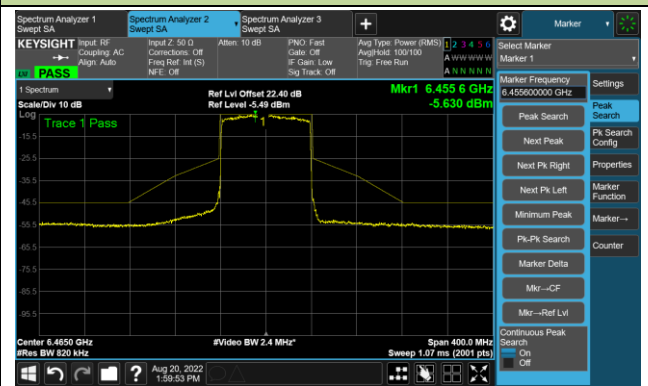

802.11ax-HE40 - Ant 2

Channel 227 (7085MHz)

The Reference Level

The Mask Data

802.11ax-HE80 - Ant 2

Channel 07 (5985MHz)

The Reference Level

The Mask Data

Channel 55 (6225MHz)

The Reference Level

The Mask Data

Channel 87 (6385MHz)

The Reference Level

The Mask Data

802.11ax-HE80 - Ant 2

Channel 103 (6465MHz)

The Reference Level

The Mask Data

Channel 119 (6545MHz)

The Reference Level

The Mask Data

Channel 135 (6625MHz)

The Reference Level

The Mask Data