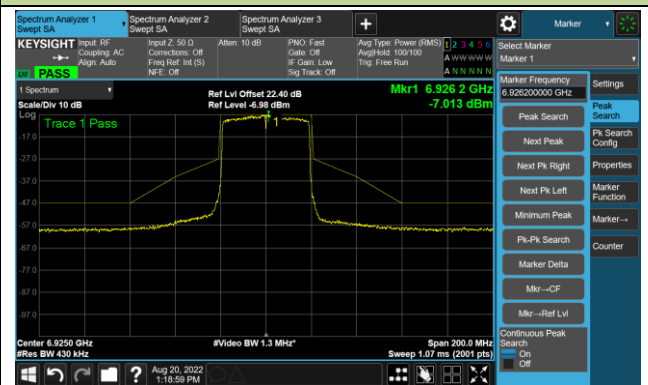

Channel 147 (6685MHz)

The Reference Level

The Mask Data

Channel 179 (6845MHz)

The Reference Level

The Mask Data

802.11ax-HE40 - Ant 2

Channel 187 (6885MHz)

The Reference Level

The Mask Data

Channel 195 (6925MHz)

The Reference Level

The Mask Data

Channel 211 (7005MHz)

The Reference Level

The Mask Data

802.11ax-HE40 - Ant 2

Channel 227 (7085MHz)

The Reference Level

The Mask Data

802.11ax-HE80 - Ant 2

Channel 07 (5985MHz)

The Reference Level

The Mask Data

Channel 55 (6225MHz)

The Reference Level

The Mask Data

Channel 87 (6385MHz)

The Reference Level

The Mask Data

802.11ax-HE80 - Ant 2

Channel 103 (6465MHz)