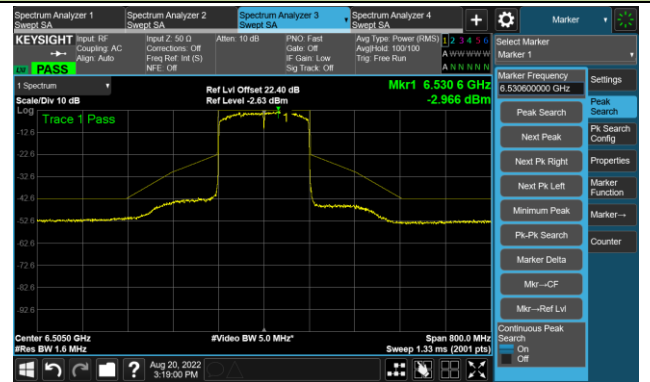

The Reference Level

The Mask Data

802.11ax-HE80 - Ant 2

Channel 215 (7025MHz)

The Reference Level

The Mask Data

802.11ax-HE160 - Ant 2

Channel 15 (6025MHz)

The Reference Level

The Mask Data

Channel 47 (6185MHz)

The Reference Level

The Mask Data

Channel 79 (6345MHz)

The Reference Level

The Mask Data

802.11ax-HE160 - Ant 2

Channel 111 (6505MHz)

The Reference Level

The Mask Data

Channel 143 (6665MHz)

The Reference Level

The Mask Data

Channel 175 (6825MHz)

The Reference Level

The Mask Data

802.11ax-HE160 - Ant 2

Channel 207 (6985MHz)

The Reference Level

The Mask Data

802.11a - Ant 3

Channel 01 (5955MHz)