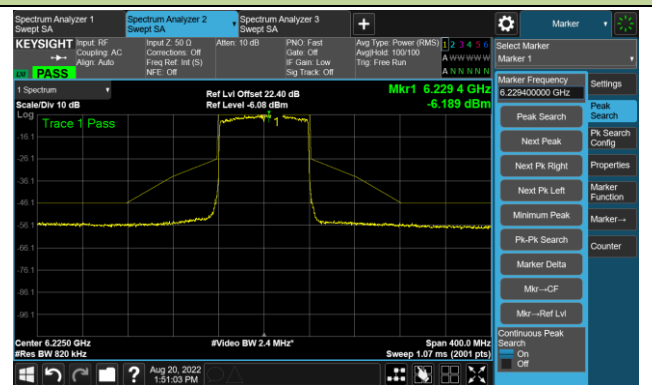

The Reference Level

The Mask Data

Channel 195 (6925MHz)

The Reference Level

The Mask Data

Channel 211 (7005MHz)

The Reference Level

The Mask Data

802.11ax-HE40 - Ant 2

Channel 227 (7085MHz)

The Reference Level

The Mask Data

802.11ax-HE80 - Ant 2

Channel 07 (5985MHz)

The Reference Level

The Mask Data

Channel 55 (6225MHz)

The Reference Level

The Mask Data

Channel 87 (6385MHz)

The Reference Level

The Mask Data

802.11ax-HE80 - Ant 2

Channel 103 (6465MHz)

The Reference Level

The Mask Data

Channel 119 (6545MHz)

The Reference Level

The Mask Data

Channel 135 (6625MHz)

The Reference Level

The Mask Data