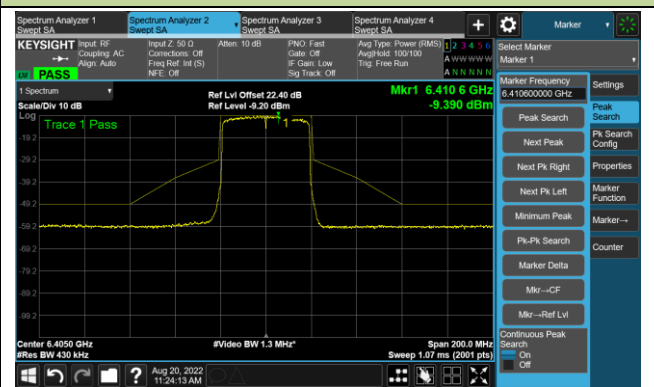

802.11ax-HE40 - Ant 2

Channel 03 (5965MHz)

The Reference Level

The Mask Data

Channel 51 (6205MHz)

The Reference Level

The Mask Data

Channel 91 (6405MHz)

The Reference Level

The Mask Data

802.11ax-HE40 - Ant 2

Channel 99 (6445MHz)

The Reference Level

The Mask Data

Channel 107 (6485MHz)

The Reference Level

The Mask Data

Channel 115 (6525MHz)

The Reference Level

The Mask Data

802.11ax-HE40 - Ant 2

Channel 123 (6565MHz)

The Reference Level

The Mask Data