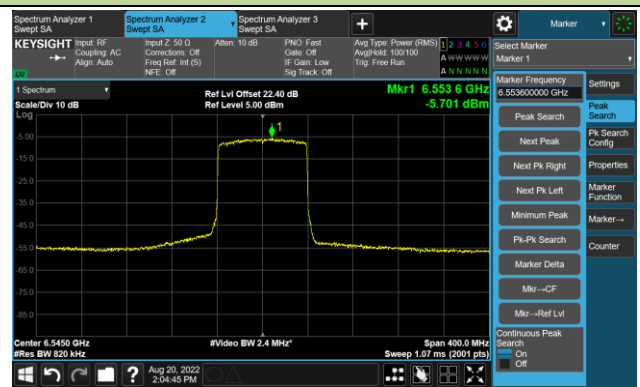

Channel 55 (6225MHz)

The Reference Level

The Mask Data

Channel 87 (6385MHz)

The Reference Level

The Mask Data

802.11ax-HE80 - Ant 2

Channel 103 (6465MHz)

The Reference Level

The Mask Data

Channel 119 (6545MHz)

The Reference Level

The Mask Data

Channel 135 (6625MHz)

The Reference Level

The Mask Data

802.11ax-HE80 - Ant 2

Channel 151 (6705MHz)

The Reference Level

The Mask Data

Channel 183 (6865MHz)

The Reference Level

The Mask Data

Channel 199 (6945MHz)