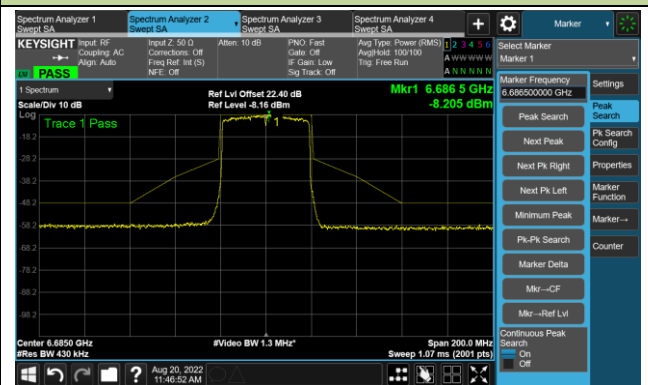

The Reference Level

The Mask Data

802.11ax-HE40 - Ant 2

Channel 99 (6445MHz)

The Reference Level

The Mask Data

Channel 107 (6485MHz)

The Reference Level

The Mask Data

Channel 115 (6525MHz)

The Reference Level

The Mask Data

802.11ax-HE40 - Ant 2

Channel 123 (6565MHz)

The Reference Level

The Mask Data

Channel 147 (6685MHz)

The Reference Level

The Mask Data

Channel 179 (6845MHz)

The Reference Level

The Mask Data

802.11ax-HE40 - Ant 2

Channel 187 (6885MHz)

The Reference Level

The Mask Data

Channel 195 (6925MHz)

The Reference Level

The Mask Data

Channel 211 (7005MHz)

The Reference Level

The Mask Data