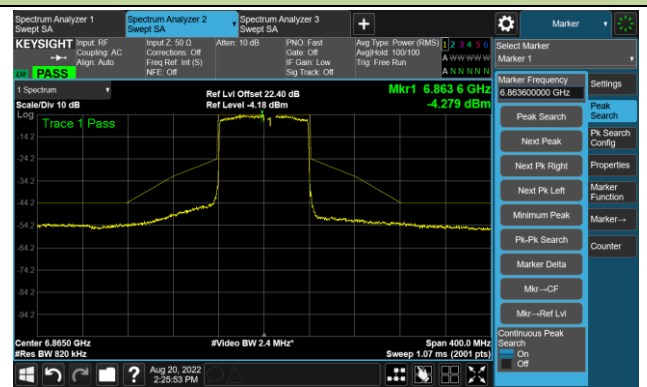

The Reference Level

The Mask Data

Channel 119 (6545MHz)

The Reference Level

The Mask Data

Channel 135 (6625MHz)

The Reference Level

The Mask Data

802.11ax-HE80 - Ant 2

Channel 151 (6705MHz)

The Reference Level

The Mask Data

Channel 183 (6865MHz)

The Reference Level

The Mask Data

Channel 199 (6945MHz)

The Reference Level

The Mask Data

802.11ax-HE80 - Ant 2

Channel 215 (7025MHz)

The Reference Level

The Mask Data

802.11ax-HE160 - Ant 2

Channel 15 (6025MHz)

The Reference Level

The Mask Data

Channel 47 (6185MHz)

The Reference Level

The Mask Data

Channel 79 (6345MHz)

The Reference Level

The Mask Data