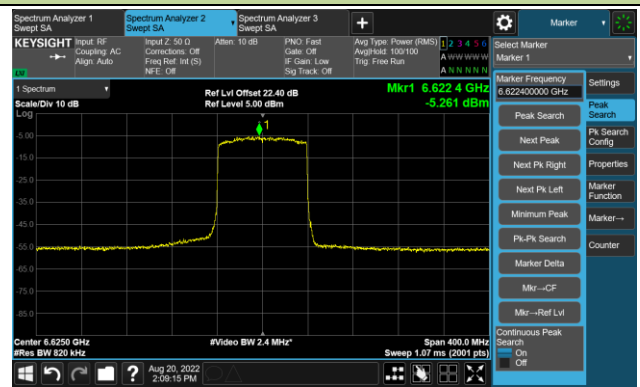

Channel 55 (6225MHz)

The Reference Level

The Mask Data

Channel 87 (6385MHz)

The Reference Level

The Mask Data

802.11ax-HE80 - Ant 2

Channel 103 (6465MHz)

The Reference Level

The Mask Data

Channel 119 (6545MHz)

The Reference Level

The Mask Data

Channel 135 (6625MHz)

The Reference Level

The Mask Data

802.11ax-HE80 - Ant 2

Channel 151 (6705MHz)

The Reference Level

The Mask Data

Channel 183 (6865MHz)

The Reference Level

The Mask Data

Channel 199 (6945MHz)