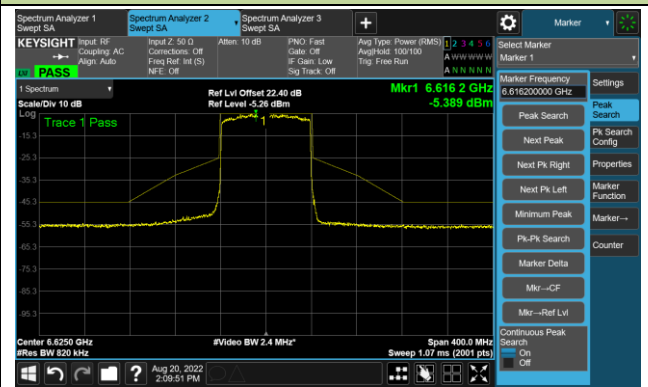

Channel 55 (6225MHz)

The Reference Level

The Mask Data

Channel 87 (6385MHz)

The Reference Level

The Mask Data

802.11ax-HE80 - Ant 2

Channel 103 (6465MHz)

The Reference Level

The Mask Data

Channel 119 (6545MHz)

The Reference Level

The Mask Data

Channel 135 (6625MHz)

The Reference Level

The Mask Data

802.11ax-HE80 - Ant 2

Channel 151 (6705MHz)

The Reference Level

The Mask Data

Channel 183 (6865MHz)

The Reference Level

The Mask Data

Channel 199 (6945MHz)