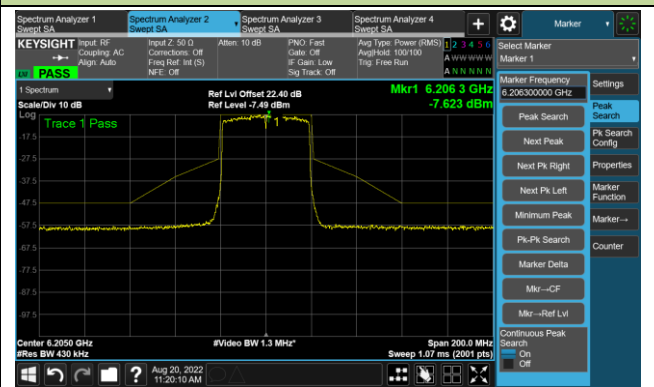

802.11ax-HE40 - Ant 2

Channel 03 (5965MHz)

The Reference Level

The Mask Data

Channel 51 (6205MHz)

The Reference Level

The Mask Data

Channel 91 (6405MHz)

The Reference Level

The Mask Data

802.11ax-HE40 - Ant 2

Channel 99 (6445MHz)

The Reference Level

The Mask Data

Channel 107 (6485MHz)

The Reference Level

The Mask Data

Channel 115 (6525MHz)

The Reference Level

The Mask Data

802.11ax-HE40 - Ant 2

Channel 123 (6565MHz)

The Reference Level

The Mask Data