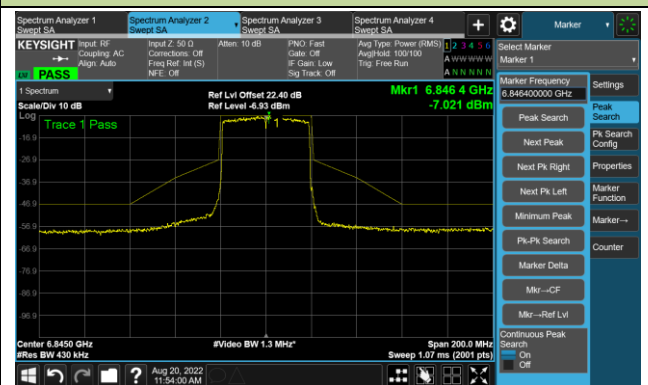

The Mask Data

Channel 115 (6525MHz)

The Reference Level

The Mask Data

802.11ax-HE40 - Ant 2

Channel 123 (6565MHz)

The Reference Level

The Mask Data

Channel 147 (6685MHz)

The Reference Level

The Mask Data

Channel 179 (6845MHz)

The Reference Level

The Mask Data

802.11ax-HE40 - Ant 2

Channel 187 (6885MHz)

The Reference Level

The Mask Data

Channel 195 (6925MHz)

The Reference Level

The Mask Data

Channel 211 (7005MHz)

The Reference Level

The Mask Data