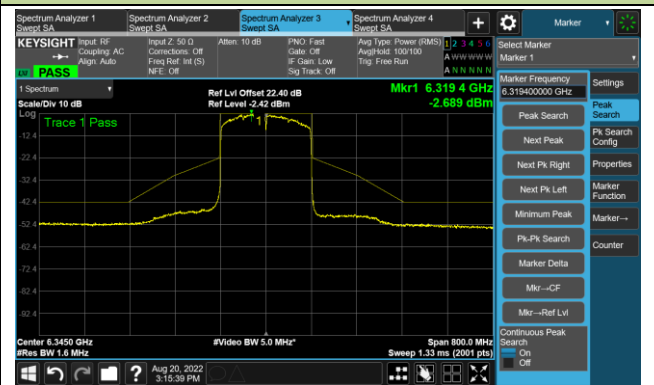

The Reference Level

The Mask Data

802.11ax-HE80 - Ant 2

Channel 215 (7025MHz)

The Reference Level

The Mask Data

802.11ax-HE160 - Ant 2

Channel 15 (6025MHz)

The Reference Level

The Mask Data

Channel 47 (6185MHz)

The Reference Level

The Mask Data

Channel 79 (6345MHz)

The Reference Level

The Mask Data

802.11ax-HE160 - Ant 2

Channel 111 (6505MHz)

The Reference Level

The Mask Data

Channel 143 (6665MHz)

The Reference Level

The Mask Data

Channel 175 (6825MHz)

The Reference Level

The Mask Data

802.11ax-HE160 - Ant 2

Channel 207 (6985MHz)

The Reference Level

The Mask Data

802.11a - Ant 3

Channel 01 (5955MHz)