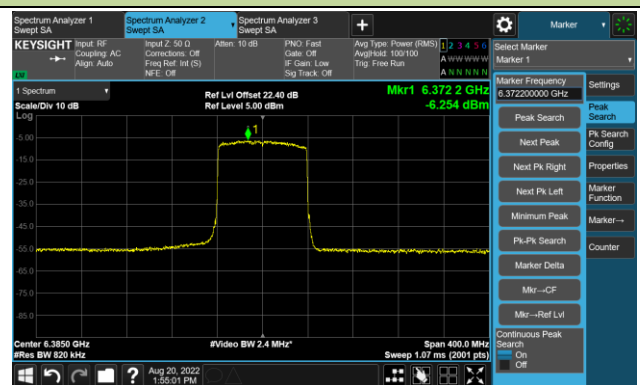

802.11ax-HE40 - Ant 2

Channel 227 (7085MHz)

The Reference Level

The Mask Data

802.11ax-HE80 - Ant 2

Channel 07 (5985MHz)

The Reference Level

The Mask Data

Channel 55 (6225MHz)

The Reference Level

The Mask Data

Channel 87 (6385MHz)

The Reference Level

The Mask Data

802.11ax-HE80 - Ant 2

Channel 103 (6465MHz)

The Reference Level

The Mask Data

Channel 119 (6545MHz)

The Reference Level

The Mask Data

Channel 135 (6625MHz)

The Reference Level

The Mask Data