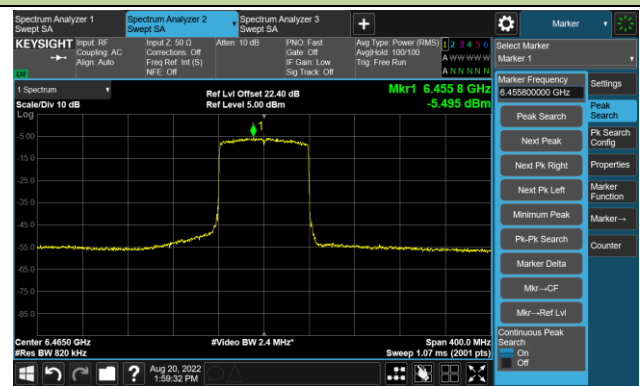

802.11ax-HE40 - Ant 2

Channel 227 (7085MHz)

The Reference Level

The Mask Data

802.11ax-HE80 - Ant 2

Channel 07 (5985MHz)

The Reference Level

The Mask Data

Channel 55 (6225MHz)

The Reference Level

The Mask Data

Channel 87 (6385MHz)

The Reference Level

The Mask Data

802.11ax-HE80 - Ant 2

Channel 103 (6465MHz)

The Reference Level

The Mask Data

Channel 119 (6545MHz)

The Reference Level

The Mask Data

Channel 135 (6625MHz)

The Reference Level

The Mask Data