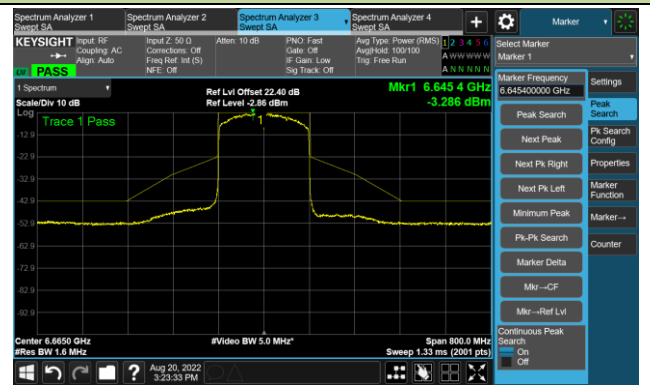

The Reference Level

The Mask Data

Channel 47 (6185MHz)

The Reference Level

The Mask Data

Channel 79 (6345MHz)

The Reference Level

The Mask Data

802.11ax-HE160 - Ant 2

Channel 111 (6505MHz)

The Reference Level

The Mask Data

Channel 143 (6665MHz)

The Reference Level

The Mask Data

Channel 175 (6825MHz)

The Reference Level

The Mask Data

802.11ax-HE160 - Ant 2

Channel 207 (6985MHz)

The Reference Level

The Mask Data

802.11a - Ant 3

Channel 01 (5955MHz)

The Reference Level

The Mask Data

Channel 49 (6195MHz)

The Reference Level

The Mask Data

Channel 93 (6415MHz)

The Reference Level

The Mask Data