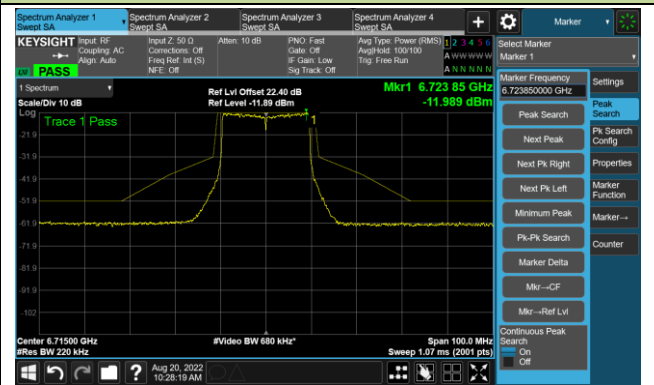

The Reference Level

The Mask Data

Channel 105 (6475MHz)

The Reference Level

The Mask Data

Channel 113 (6515MHz)

The Reference Level

The Mask Data

802.11ax-HE20 - Ant 2

Channel 117 (6535MHz)

The Reference Level

The Mask Data

Channel 157 (6715MHz)

The Reference Level

The Mask Data

Channel 181 (6855MHz)

The Reference Level

The Mask Data

802.11ax-HE20 - Ant 2

Channel 185 (6875MHz)

The Reference Level

The Mask Data

Channel 189 (6895MHz)

The Reference Level

The Mask Data

Channel 213 (7015MHz)

The Reference Level

The Mask Data

802.11ax-HE20 - Ant 2

Channel 229 (7095MHz)

The Reference Level

The Mask Data