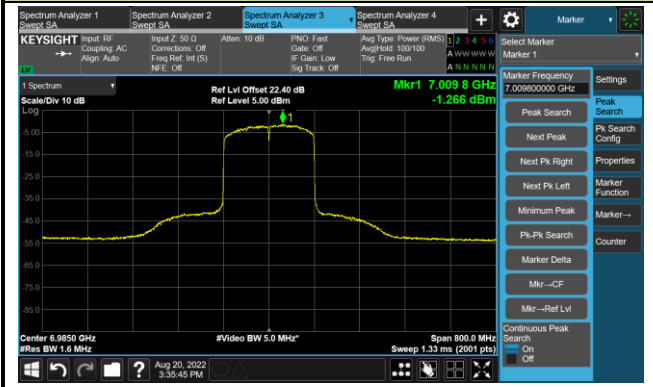

The Reference Level

The Mask Data

802.11ax-HE160 - Ant 1

Channel 111 (6505MHz)

The Reference Level

The Mask Data

Channel 143 (6665MHz)

The Reference Level

The Mask Data

Channel 175 (6825MHz)

The Reference Level

The Mask Data

802.11ax-HE160 - Ant 1

Channel 207 (6985MHz)

The Reference Level

The Mask Data

802.11a - Ant 2

Channel 01 (5955MHz)

The Reference Level

The Mask Data

Channel 49 (6195MHz)

The Reference Level

The Mask Data

Channel 93 (6415MHz)

The Reference Level

The Mask Data

802.11a - Ant 2

Channel 97 (6435MHz)

The Reference Level

The Mask Data

Channel 105 (6475MHz)

The Reference Level