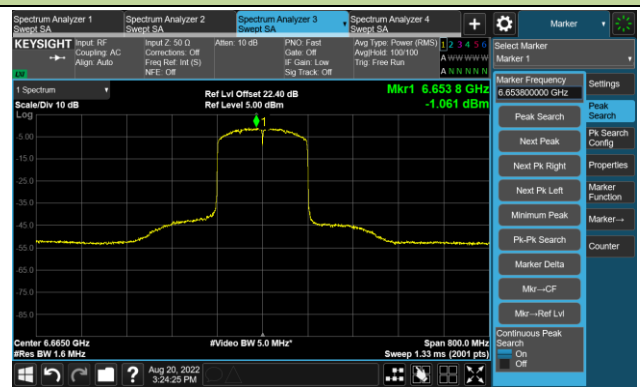

802.11ax-HE160 - Ant 1

Channel 15 (6025MHz)

The Reference Level

The Mask Data

Channel 47 (6185MHz)

The Reference Level

The Mask Data

Channel 79 (6345MHz)

The Reference Level

The Mask Data

802.11ax-HE160 - Ant 1

Channel 111 (6505MHz)

The Reference Level

The Mask Data

Channel 143 (6665MHz)

The Reference Level

The Mask Data

Channel 175 (6825MHz)

The Reference Level

The Mask Data

802.11ax-HE160 - Ant 1

Channel 207 (6985MHz)

The Reference Level

The Mask Data