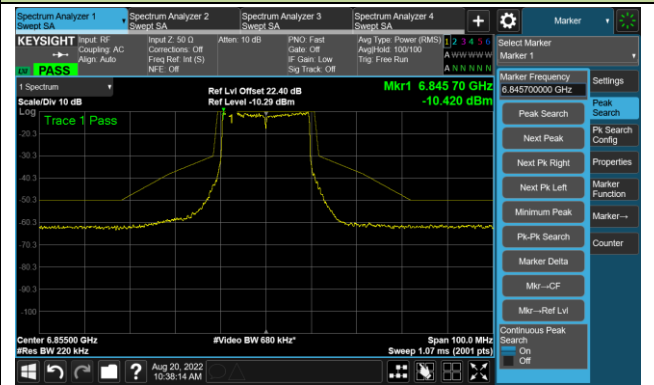

The Reference Level

The Mask Data

Channel 105 (6475MHz)

The Reference Level

The Mask Data

Channel 113 (6515MHz)

The Reference Level

The Mask Data

802.11ax-HE20 - Ant 2

Channel 117 (6535MHz)

The Reference Level

The Mask Data

Channel 157 (6715MHz)

The Reference Level

The Mask Data

Channel 181 (6855MHz)

The Reference Level

The Mask Data

802.11ax-HE20 - Ant 2

Channel 185 (6875MHz)

The Reference Level

The Mask Data

Channel 189 (6895MHz)

The Reference Level

The Mask Data

Channel 213 (7015MHz)

The Reference Level

The Mask Data

802.11ax-HE20 - Ant 2

Channel 229 (7095MHz)

The Reference Level

The Mask Data