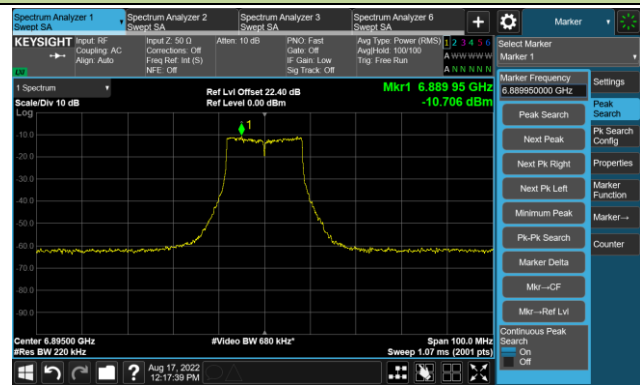

Channel 157 (6715MHz)

The Reference Level

The Mask Data

Channel 181 (6855MHz)

The Reference Level

The Mask Data

802.11a - Ant 2

Channel 185 (6875MHz)

The Reference Level

The Mask Data

Channel 189 (6895MHz)

The Reference Level

The Mask Data

Channel 213 (7015MHz)

The Reference Level

The Mask Data

802.11a - Ant 2

Channel 229 (7095MHz)

The Reference Level

The Mask Data

802.11ax-HE20 - Ant 2

Channel 01 (5955MHz)

The Reference Level

The Mask Data