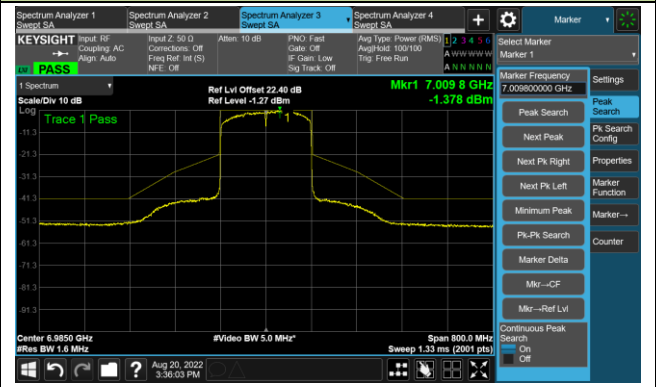

The Reference Level

The Mask Data

802.11ax-HE160 - Ant 1

Channel 111 (6505MHz)

The Reference Level

The Mask Data

Channel 143 (6665MHz)

The Reference Level

The Mask Data

Channel 175 (6825MHz)

The Reference Level

The Mask Data

802.11ax-HE160 - Ant 1

Channel 207 (6985MHz)

The Reference Level

The Mask Data

802.11a - Ant 2

Channel 01 (5955MHz)

The Reference Level

The Mask Data

Channel 49 (6195MHz)

The Reference Level

The Mask Data

Channel 93 (6415MHz)

The Reference Level

The Mask Data

802.11a - Ant 2

Channel 97 (6435MHz)

The Reference Level

The Mask Data

Channel 105 (6475MHz)

The Reference Level