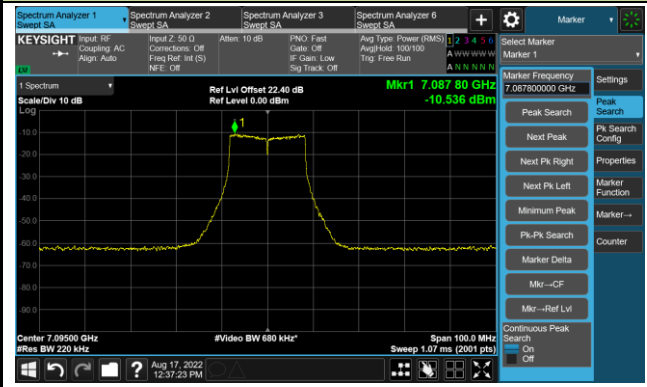

Channel 157 (6715MHz)

The Reference Level

The Mask Data

Channel 181 (6855MHz)

The Reference Level

The Mask Data

802.11a - Ant 2

Channel 185 (6875MHz)

The Reference Level

The Mask Data

Channel 189 (6895MHz)

The Reference Level

The Mask Data

Channel 213 (7015MHz)

The Reference Level

The Mask Data

802.11a - Ant 2

Channel 229 (7095MHz)

The Reference Level

The Mask Data

802.11ax-HE20 - Ant 2

Channel 01 (5955MHz)

The Reference Level

The Mask Data