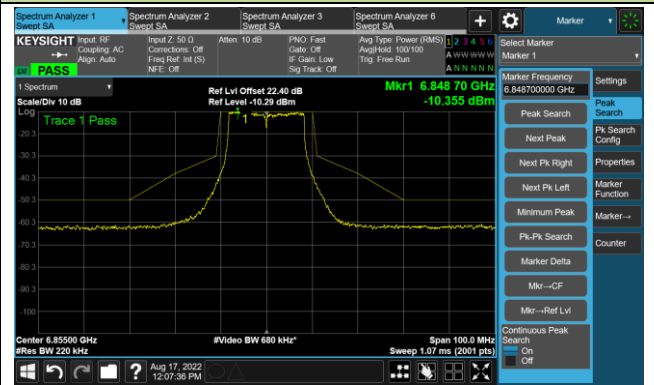

The Mask Data

Channel 113 (6515MHz)

The Reference Level

The Mask Data

802.11a - Ant 2

Channel 117 (6535MHz)

The Reference Level

The Mask Data

Channel 157 (6715MHz)

The Reference Level

The Mask Data

Channel 181 (6855MHz)

The Reference Level

The Mask Data

802.11a - Ant 2

Channel 185 (6875MHz)

The Reference Level

The Mask Data

Channel 189 (6895MHz)

The Reference Level

The Mask Data

Channel 213 (7015MHz)

The Reference Level

The Mask Data

802.11a - Ant 2

Channel 229 (7095MHz)

The Reference Level

The Mask Data

802.11ax-HE20 - Ant 2

Channel 01 (5955MHz)

The Reference Level

The Mask Data