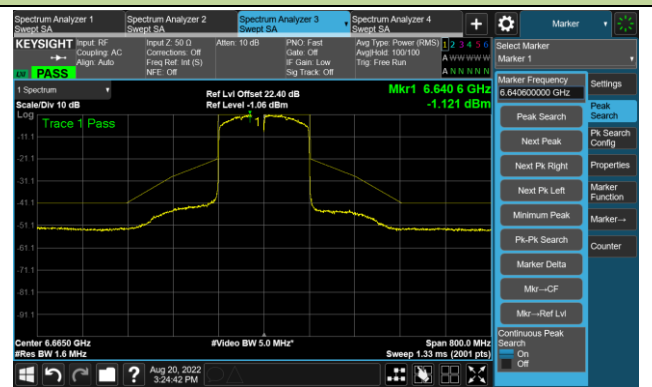

802.11ax-HE160 - Ant 1

Channel 15 (6025MHz)

The Reference Level

The Mask Data

Channel 47 (6185MHz)

The Reference Level

The Mask Data

Channel 79 (6345MHz)

The Reference Level

The Mask Data

802.11ax-HE160 - Ant 1

Channel 111 (6505MHz)

The Reference Level

The Mask Data

Channel 143 (6665MHz)

The Reference Level

The Mask Data

Channel 175 (6825MHz)

The Reference Level

The Mask Data

802.11ax-HE160 - Ant 1

Channel 207 (6985MHz)

The Reference Level

The Mask Data

802.11a - Ant 2

Channel 01 (5955MHz)

The Reference Level

The Mask Data

Channel 49 (6195MHz)

The Reference Level

The Mask Data

Channel 93 (6415MHz)