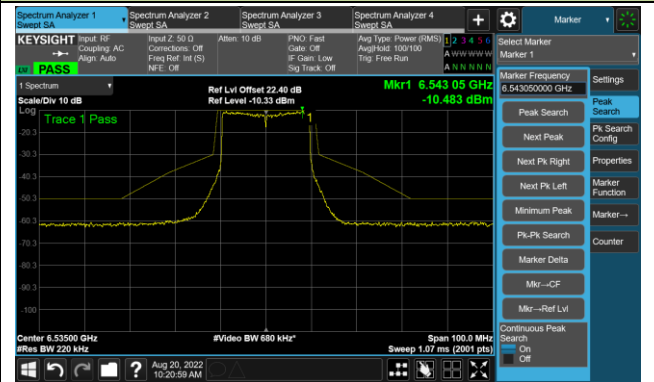

Channel 49 (6195MHz)

The Reference Level

The Mask Data

Channel 93 (6415MHz)

The Reference Level

The Mask Data

802.11ax-HE20 - Ant 2

Channel 97 (6435MHz)

The Reference Level

The Mask Data

Channel 105 (6475MHz)

The Reference Level

The Mask Data

Channel 113 (6515MHz)

The Reference Level

The Mask Data

802.11ax-HE20 - Ant 2

Channel 117 (6535MHz)

The Reference Level

The Mask Data

Channel 157 (6715MHz)

The Reference Level

The Mask Data

Channel 181 (6855MHz)

The Reference Level

The Mask Data

802.11ax-HE20 - Ant 2

Channel 185 (6875MHz)

The Reference Level

The Mask Data

Channel 189 (6895MHz)

The Reference Level