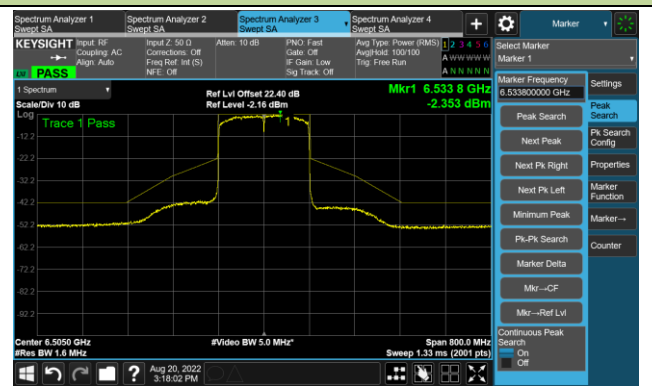

802.11ax-HE160 - Ant 1

Channel 15 (6025MHz)

The Reference Level

The Mask Data

Channel 47 (6185MHz)

The Reference Level

The Mask Data

Channel 79 (6345MHz)

The Reference Level

The Mask Data

802.11ax-HE160 - Ant 1

Channel 111 (6505MHz)

The Reference Level

The Mask Data

Channel 143 (6665MHz)

The Reference Level

The Mask Data

Channel 175 (6825MHz)

The Reference Level

The Mask Data

802.11ax-HE160 - Ant 1

Channel 207 (6985MHz)

The Reference Level

The Mask Data

802.11a - Ant 2

Channel 01 (5955MHz)

The Reference Level

The Mask Data

Channel 49 (6195MHz)

The Reference Level

The Mask Data

Channel 93 (6415MHz)