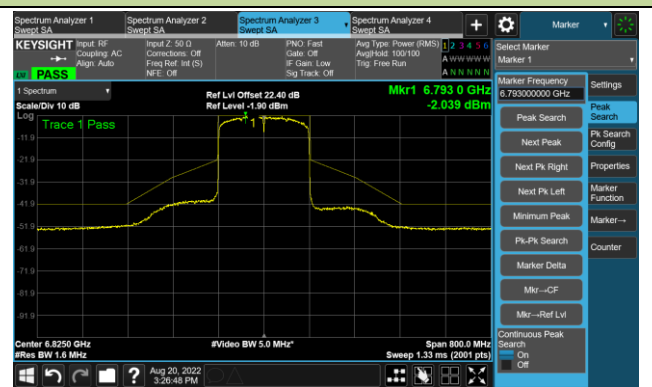

The Reference Level

The Mask Data

802.11ax-HE160 - Ant 1

Channel 111 (6505MHz)

The Reference Level

The Mask Data

Channel 143 (6665MHz)

The Reference Level

The Mask Data

Channel 175 (6825MHz)

The Reference Level

The Mask Data

802.11ax-HE160 - Ant 1

Channel 207 (6985MHz)

The Reference Level

The Mask Data

802.11a - Ant 2

Channel 01 (5955MHz)

The Reference Level

The Mask Data

Channel 49 (6195MHz)

The Reference Level

The Mask Data

Channel 93 (6415MHz)

The Reference Level

The Mask Data

802.11a - Ant 2

Channel 97 (6435MHz)

The Reference Level

The Mask Data

Channel 105 (6475MHz)

The Reference Level