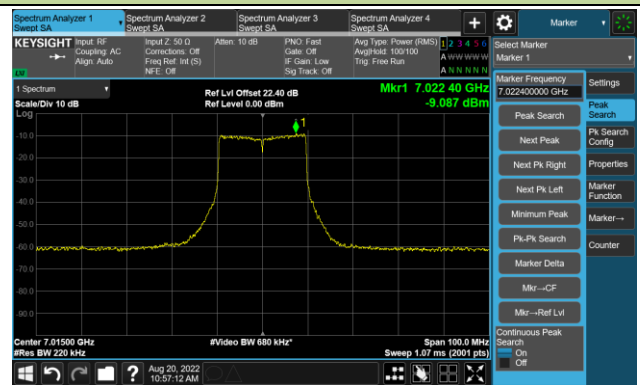

802.11ax-HE20 - Ant 2

Channel 117 (6535MHz)

The Reference Level

The Mask Data

Channel 157 (6715MHz)

The Reference Level

The Mask Data

Channel 181 (6855MHz)

The Reference Level

The Mask Data

802.11ax-HE20 - Ant 2

Channel 185 (6875MHz)

The Reference Level

The Mask Data

Channel 189 (6895MHz)

The Reference Level

The Mask Data

Channel 213 (7015MHz)

The Reference Level

The Mask Data

802.11ax-HE20 - Ant 2

Channel 229 (7095MHz)

The Reference Level

The Mask Data