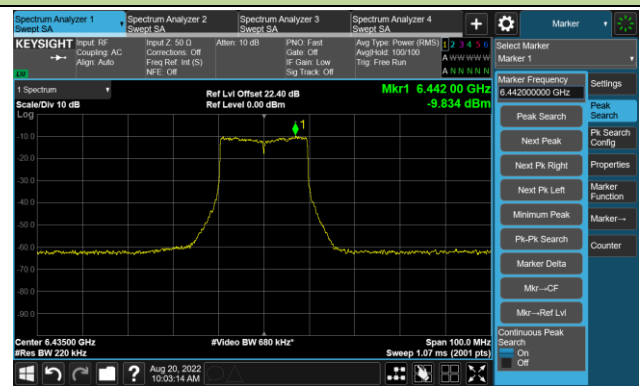

802.11a - Ant 2

Channel 229 (7095MHz)

The Reference Level

The Mask Data

802.11ax-HE20 - Ant 2

Channel 01 (5955MHz)

The Reference Level

The Mask Data

Channel 49 (6195MHz)

The Reference Level

The Mask Data

Channel 93 (6415MHz)

The Reference Level

The Mask Data

802.11ax-HE20 - Ant 2

Channel 97 (6435MHz)

The Reference Level

The Mask Data

Channel 105 (6475MHz)

The Reference Level

The Mask Data

Channel 113 (6515MHz)

The Reference Level

The Mask Data