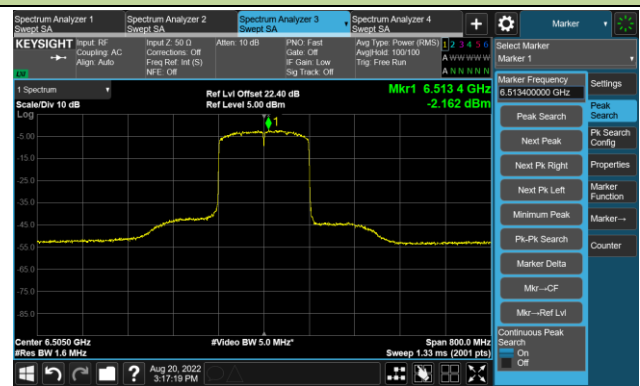

802.11ax-HE160 - Ant 1

Channel 15 (6025MHz)

The Reference Level

The Mask Data

Channel 47 (6185MHz)

The Reference Level

The Mask Data

Channel 79 (6345MHz)

The Reference Level

The Mask Data

802.11ax-HE160 - Ant 1

Channel 111 (6505MHz)

The Reference Level

The Mask Data

Channel 143 (6665MHz)

The Reference Level

The Mask Data

Channel 175 (6825MHz)

The Reference Level

The Mask Data

802.11ax-HE160 - Ant 1

Channel 207 (6985MHz)

The Reference Level

The Mask Data