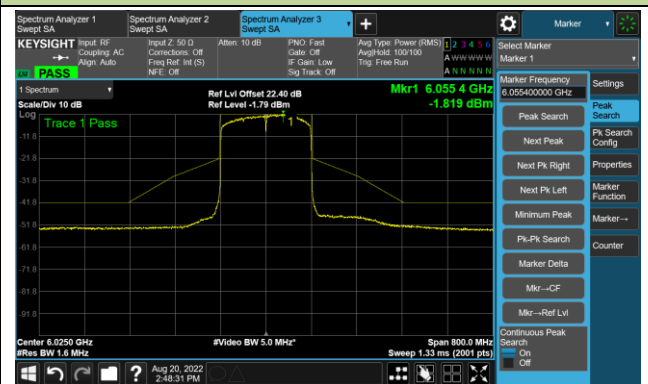

802.11ax-HE160 - Ant 1

Channel 15 (6025MHz)

The Reference Level

The Mask Data

Channel 47 (6185MHz)

The Reference Level

The Mask Data

Channel 79 (6345MHz)

The Reference Level

The Mask Data

802.11ax-HE160 - Ant 1

Channel 111 (6505MHz)

The Reference Level

The Mask Data

Channel 143 (6665MHz)

The Reference Level

The Mask Data

Channel 175 (6825MHz)

The Reference Level

The Mask Data

802.11ax-HE160 - Ant 1

Channel 207 (6985MHz)

The Reference Level

The Mask Data