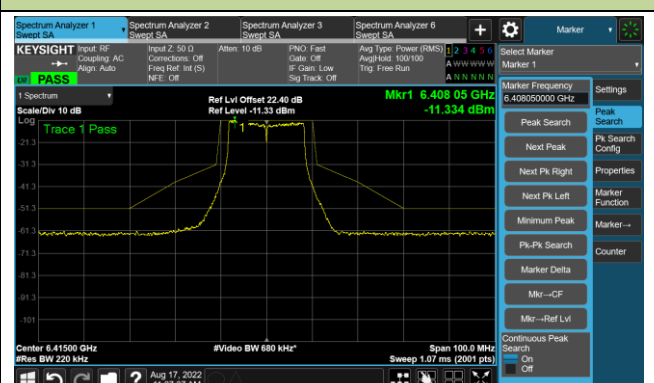

The Mask Data

Channel 175 (6825MHz)

The Reference Level

The Mask Data

802.11ax-HE160 - Ant 1

Channel 207 (6985MHz)

The Reference Level

The Mask Data

802.11a - Ant 2

Channel 01 (5955MHz)

The Reference Level

The Mask Data

Channel 49 (6195MHz)

The Reference Level

The Mask Data

Channel 93 (6415MHz)

The Reference Level

The Mask Data

802.11a - Ant 2

Channel 97 (6435MHz)

The Reference Level

The Mask Data

Channel 105 (6475MHz)

The Reference Level

The Mask Data

Channel 113 (6515MHz)

The Reference Level

The Mask Data

802.11a - Ant 2

Channel 117 (6535MHz)

The Reference Level

The Mask Data