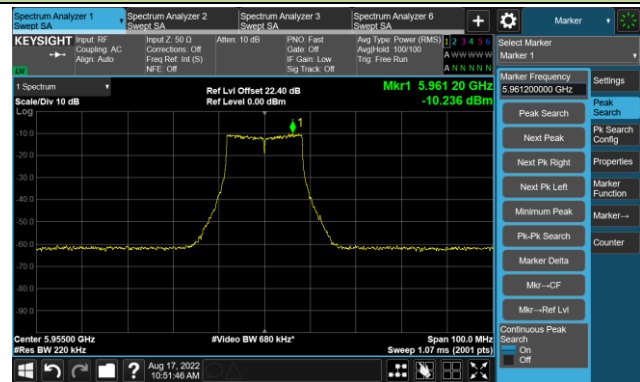

The Reference Level

The Mask Data

802.11ax-HE160 - Ant 1

Channel 111 (6505MHz)

The Reference Level

The Mask Data

Channel 143 (6665MHz)

The Reference Level

The Mask Data

Channel 175 (6825MHz)

The Reference Level

The Mask Data

802.11ax-HE160 - Ant 1

Channel 207 (6985MHz)

The Reference Level

The Mask Data

802.11a - Ant 2

Channel 01 (5955MHz)

The Reference Level

The Mask Data

Channel 49 (6195MHz)

The Reference Level

The Mask Data

Channel 93 (6415MHz)