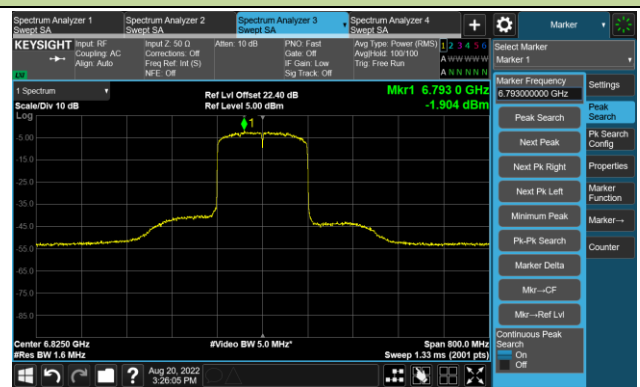

802.11ax-HE160 - Ant 1

Channel 15 (6025MHz)

The Reference Level

The Mask Data

Channel 47 (6185MHz)

The Reference Level

The Mask Data

Channel 79 (6345MHz)

The Reference Level

The Mask Data

802.11ax-HE160 - Ant 1

Channel 111 (6505MHz)

The Reference Level

The Mask Data

Channel 143 (6665MHz)

The Reference Level

The Mask Data

Channel 175 (6825MHz)

The Reference Level

The Mask Data

802.11ax-HE160 - Ant 1

Channel 207 (6985MHz)

The Reference Level

The Mask Data