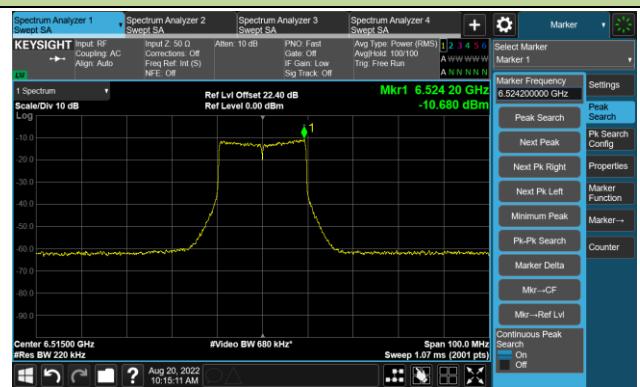

Channel 49 (6195MHz)

The Reference Level

The Mask Data

Channel 93 (6415MHz)

The Reference Level

The Mask Data

802.11ax-HE20 - Ant 2

Channel 97 (6435MHz)

The Reference Level

The Mask Data

Channel 105 (6475MHz)

The Reference Level

The Mask Data

Channel 113 (6515MHz)

The Reference Level

The Mask Data

802.11ax-HE20 - Ant 2

Channel 117 (6535MHz)

The Reference Level

The Mask Data

Channel 157 (6715MHz)

The Reference Level

The Mask Data

Channel 181 (6855MHz)