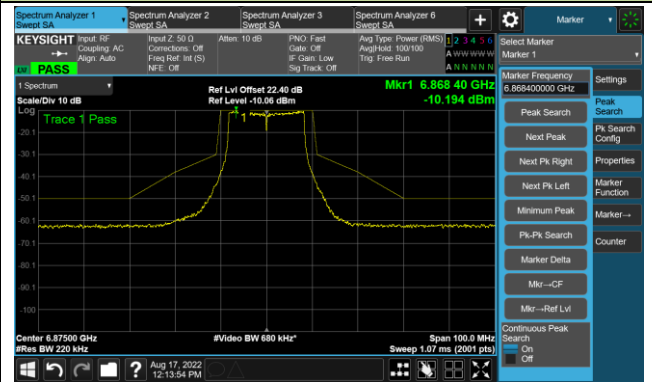

The Mask Data

Channel 113 (6515MHz)

The Reference Level

The Mask Data

802.11a - Ant 2

Channel 117 (6535MHz)

The Reference Level

The Mask Data

Channel 157 (6715MHz)

The Reference Level

The Mask Data

Channel 181 (6855MHz)

The Reference Level

The Mask Data

802.11a - Ant 2

Channel 185 (6875MHz)

The Reference Level

The Mask Data

Channel 189 (6895MHz)

The Reference Level

The Mask Data

Channel 213 (7015MHz)

The Reference Level

The Mask Data

802.11a - Ant 2

Channel 229 (7095MHz)

The Reference Level

The Mask Data

802.11ax-HE20 - Ant 2

Channel 01 (5955MHz)

The Reference Level

The Mask Data