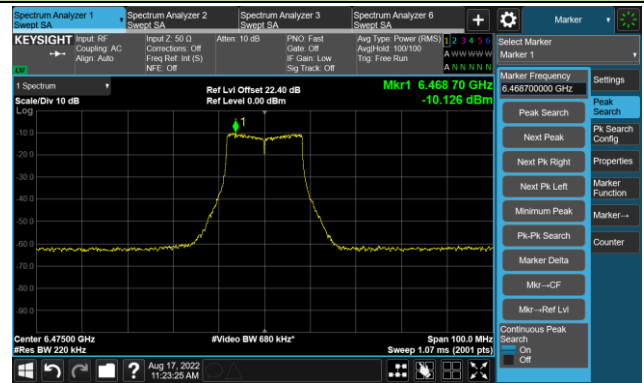

The Reference Level

The Mask Data

802.11a - Ant 2

Channel 97 (6435MHz)

The Reference Level

The Mask Data

Channel 105 (6475MHz)

The Reference Level

The Mask Data

Channel 113 (6515MHz)

The Reference Level

The Mask Data

802.11a - Ant 2

Channel 117 (6535MHz)

The Reference Level

The Mask Data

Channel 157 (6715MHz)

The Reference Level

The Mask Data

Channel 181 (6855MHz)

The Reference Level

The Mask Data

802.11a - Ant 2

Channel 185 (6875MHz)