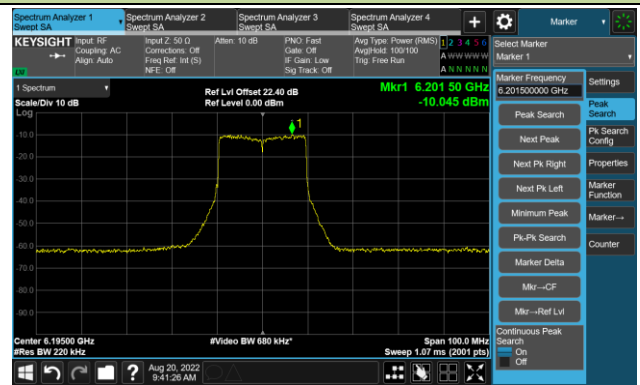

The Reference Level

The Mask Data

Channel 189 (6895MHz)

The Reference Level

The Mask Data

Channel 213 (7015MHz)

The Reference Level

The Mask Data

802.11a - Ant 2

Channel 229 (7095MHz)

The Reference Level

The Mask Data

802.11ax-HE20 - Ant 2

Channel 01 (5955MHz)

The Reference Level

The Mask Data

Channel 49 (6195MHz)

The Reference Level

The Mask Data

Channel 93 (6415MHz)

The Reference Level

The Mask Data

802.11ax-HE20 - Ant 2

Channel 97 (6435MHz)