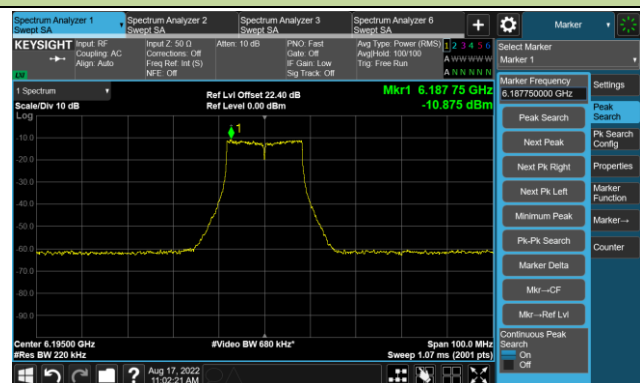

The Mask Data

Channel 175 (6825MHz)

The Reference Level

The Mask Data

802.11ax-HE160 - Ant 1

Channel 207 (6985MHz)

The Reference Level

The Mask Data

802.11a - Ant 2

Channel 01 (5955MHz)

The Reference Level

The Mask Data

Channel 49 (6195MHz)

The Reference Level

The Mask Data

Channel 93 (6415MHz)

The Reference Level

The Mask Data

802.11a - Ant 2

Channel 97 (6435MHz)

The Reference Level

The Mask Data

Channel 105 (6475MHz)

The Reference Level

The Mask Data

Channel 113 (6515MHz)

The Reference Level

The Mask Data

802.11a - Ant 2

Channel 117 (6535MHz)

The Reference Level

The Mask Data