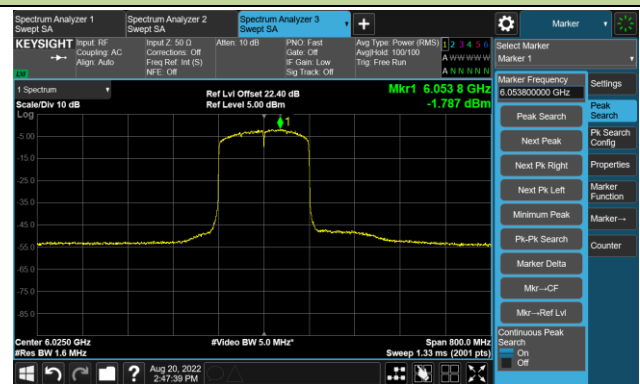

802.11ax-HE160 - Ant 1

Channel 15 (6025MHz)

The Reference Level

The Mask Data

Channel 47 (6185MHz)

The Reference Level

The Mask Data

Channel 79 (6345MHz)

The Reference Level

The Mask Data

802.11ax-HE160 - Ant 1

Channel 111 (6505MHz)

The Reference Level

The Mask Data

Channel 143 (6665MHz)

The Reference Level

The Mask Data

Channel 175 (6825MHz)

The Reference Level

The Mask Data

802.11ax-HE160 - Ant 1

Channel 207 (6985MHz)

The Reference Level

The Mask Data