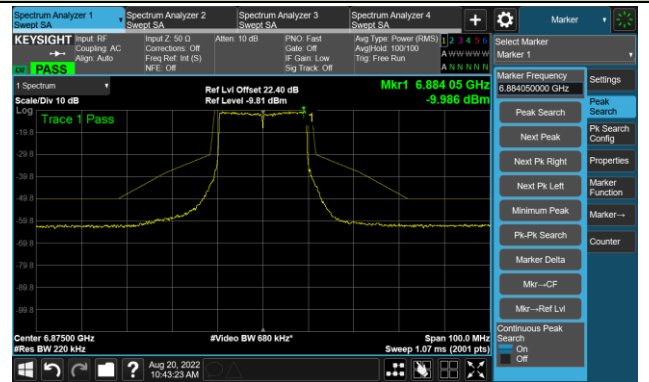

802.11ax-HE20 - Ant 2

Channel 117 (6535MHz)

The Reference Level

The Mask Data

Channel 157 (6715MHz)

The Reference Level

The Mask Data

Channel 181 (6855MHz)

The Reference Level

The Mask Data

802.11ax-HE20 - Ant 2

Channel 185 (6875MHz)

The Reference Level

The Mask Data

Channel 189 (6895MHz)

The Reference Level

The Mask Data

Channel 213 (7015MHz)

The Reference Level

The Mask Data

802.11ax-HE20 - Ant 2

Channel 229 (7095MHz)

The Reference Level

The Mask Data