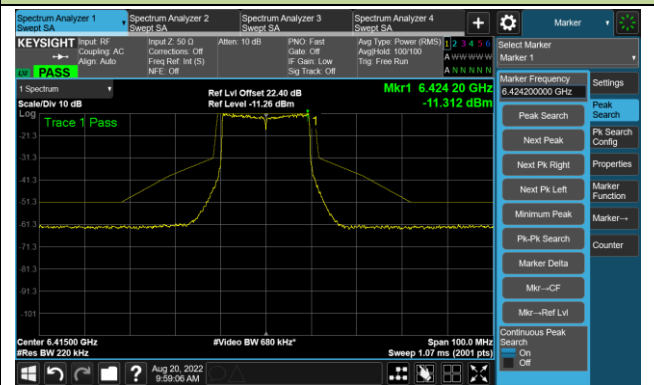

802.11a - Ant 2

Channel 229 (7095MHz)

The Reference Level

The Mask Data

802.11ax-HE20 - Ant 2

Channel 01 (5955MHz)

The Reference Level

The Mask Data

Channel 49 (6195MHz)

The Reference Level

The Mask Data

Channel 93 (6415MHz)

The Reference Level

The Mask Data

802.11ax-HE20 - Ant 2

Channel 97 (6435MHz)

The Reference Level

The Mask Data

Channel 105 (6475MHz)

The Reference Level

The Mask Data

Channel 113 (6515MHz)

The Reference Level

The Mask Data