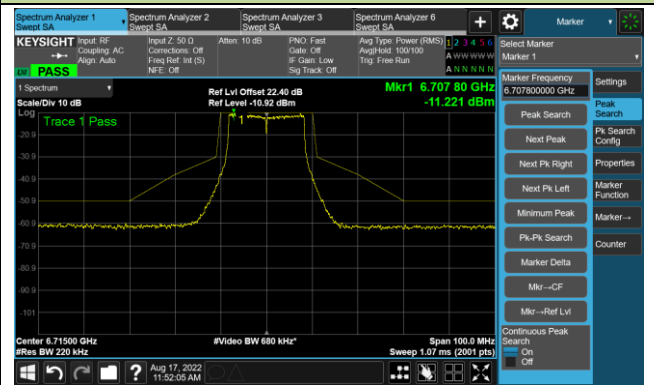

The Reference Level

The Mask Data

802.11a - Ant 2

Channel 97 (6435MHz)

The Reference Level

The Mask Data

Channel 105 (6475MHz)

The Reference Level

The Mask Data

Channel 113 (6515MHz)

The Reference Level

The Mask Data

802.11a - Ant 2

Channel 117 (6535MHz)

The Reference Level

The Mask Data

Channel 157 (6715MHz)

The Reference Level

The Mask Data

Channel 181 (6855MHz)

The Reference Level

The Mask Data

802.11a - Ant 2

Channel 185 (6875MHz)

The Reference Level

The Mask Data

Channel 189 (6895MHz)

The Reference Level

The Mask Data

Channel 213 (7015MHz)

The Reference Level

The Mask Data