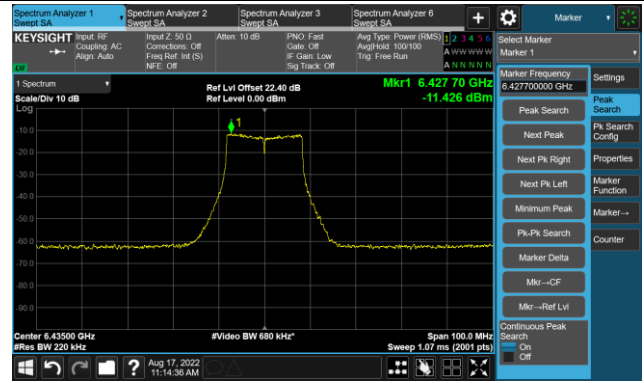

The Reference Level

The Mask Data

802.11a - Ant 2

Channel 97 (6435MHz)

The Reference Level

The Mask Data

Channel 105 (6475MHz)

The Reference Level

The Mask Data

Channel 113 (6515MHz)

The Reference Level

The Mask Data

802.11a - Ant 2

Channel 117 (6535MHz)

The Reference Level

The Mask Data

Channel 157 (6715MHz)

The Reference Level

The Mask Data

Channel 181 (6855MHz)

The Reference Level

The Mask Data

802.11a - Ant 2

Channel 185 (6875MHz)