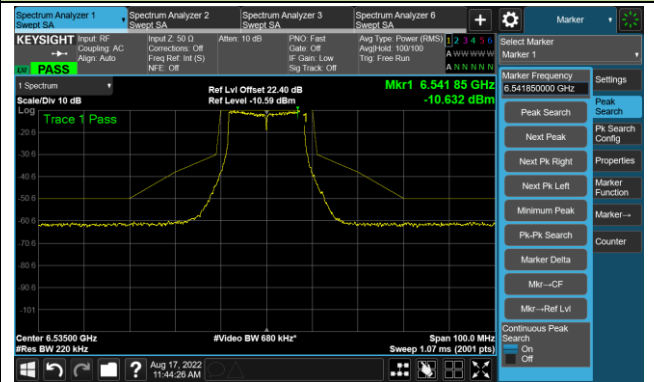

The Reference Level

The Mask Data

802.11a - Ant 2

Channel 97 (6435MHz)

The Reference Level

The Mask Data

Channel 105 (6475MHz)

The Reference Level

The Mask Data

Channel 113 (6515MHz)

The Reference Level

The Mask Data

802.11a - Ant 2

Channel 117 (6535MHz)

The Reference Level

The Mask Data

Channel 157 (6715MHz)

The Reference Level

The Mask Data

Channel 181 (6855MHz)

The Reference Level

The Mask Data

802.11a - Ant 2

Channel 185 (6875MHz)

The Reference Level

The Mask Data

Channel 189 (6895MHz)

The Reference Level

The Mask Data

Channel 213 (7015MHz)

The Reference Level

The Mask Data