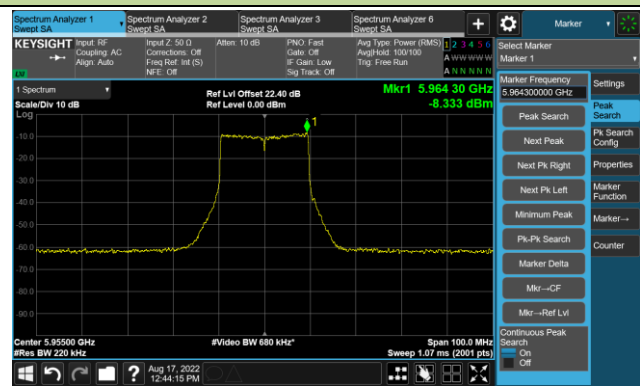

The Reference Level

The Mask Data

Channel 189 (6895MHz)

The Reference Level

The Mask Data

Channel 213 (7015MHz)

The Reference Level

The Mask Data

802.11a - Ant 2

Channel 229 (7095MHz)

The Reference Level

The Mask Data

802.11ax-HE20 - Ant 2

Channel 01 (5955MHz)

The Reference Level

The Mask Data

Channel 49 (6195MHz)

The Reference Level

The Mask Data

Channel 93 (6415MHz)

The Reference Level

The Mask Data

802.11ax-HE20 - Ant 2

Channel 97 (6435MHz)