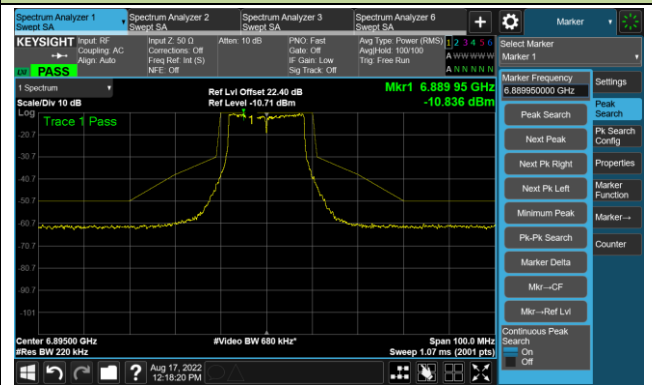

Channel 157 (6715MHz)

The Reference Level

The Mask Data

Channel 181 (6855MHz)

The Reference Level

The Mask Data

802.11a - Ant 2

Channel 185 (6875MHz)

The Reference Level

The Mask Data

Channel 189 (6895MHz)

The Reference Level

The Mask Data

Channel 213 (7015MHz)

The Reference Level

The Mask Data

802.11a - Ant 2

Channel 229 (7095MHz)

The Reference Level

The Mask Data

802.11ax-HE20 - Ant 2

Channel 01 (5955MHz)

The Reference Level

The Mask Data

Channel 49 (6195MHz)

The Reference Level

The Mask Data

Channel 93 (6415MHz)

The Reference Level

The Mask Data

802.11ax-HE20 - Ant 2

Channel 97 (6435MHz)