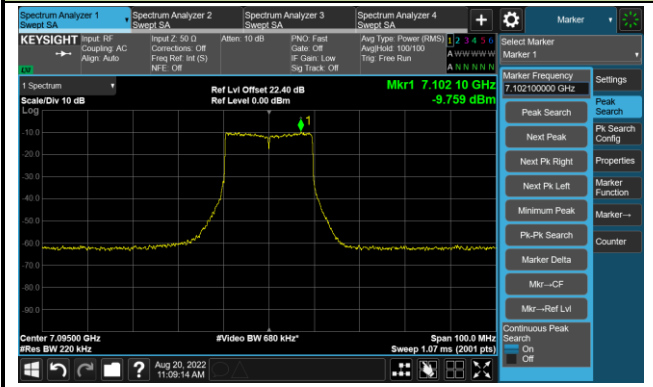

The Reference Level

The Mask Data

802.11ax-HE20 - Ant 2

Channel 185 (6875MHz)

The Reference Level

The Mask Data

Channel 189 (6895MHz)

The Reference Level

The Mask Data

Channel 213 (7015MHz)

The Reference Level

The Mask Data

802.11ax-HE20 - Ant 2

Channel 229 (7095MHz)

The Reference Level

The Mask Data