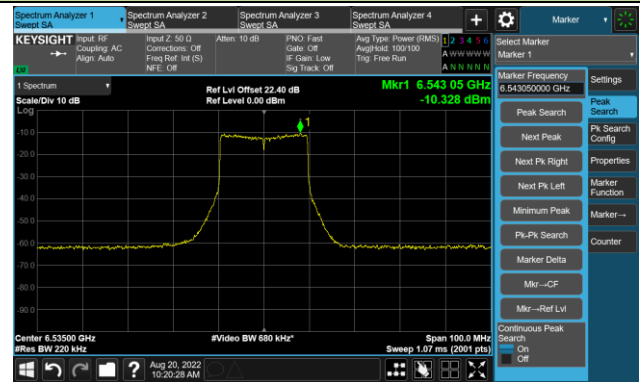

Channel 49 (6195MHz)

The Reference Level

The Mask Data

Channel 93 (6415MHz)

The Reference Level

The Mask Data

802.11ax-HE20 - Ant 2

Channel 97 (6435MHz)

The Reference Level

The Mask Data

Channel 105 (6475MHz)

The Reference Level

The Mask Data

Channel 113 (6515MHz)

The Reference Level

The Mask Data

802.11ax-HE20 - Ant 2

Channel 117 (6535MHz)

The Reference Level

The Mask Data

Channel 157 (6715MHz)

The Reference Level

The Mask Data

Channel 181 (6855MHz)

The Reference Level

The Mask Data

802.11ax-HE20 - Ant 2

Channel 185 (6875MHz)

The Reference Level

The Mask Data

Channel 189 (6895MHz)

The Reference Level