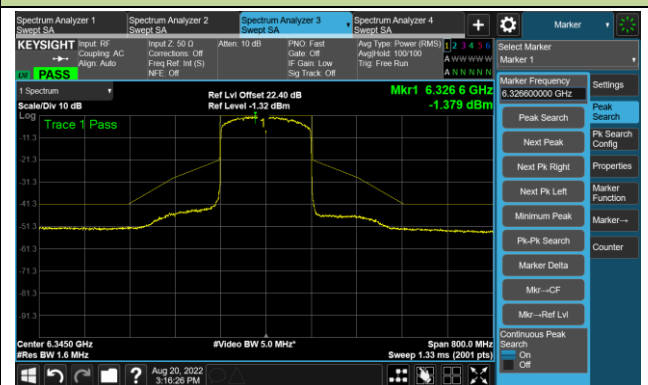

802.11ax-HE160 - Ant 1

Channel 15 (6025MHz)

The Reference Level

The Mask Data

Channel 47 (6185MHz)

The Reference Level

The Mask Data

Channel 79 (6345MHz)

The Reference Level

The Mask Data

802.11ax-HE160 - Ant 1

Channel 111 (6505MHz)

The Reference Level

The Mask Data

Channel 143 (6665MHz)

The Reference Level

The Mask Data

Channel 175 (6825MHz)

The Reference Level

The Mask Data

802.11ax-HE160 - Ant 1

Channel 207 (6985MHz)

The Reference Level

The Mask Data