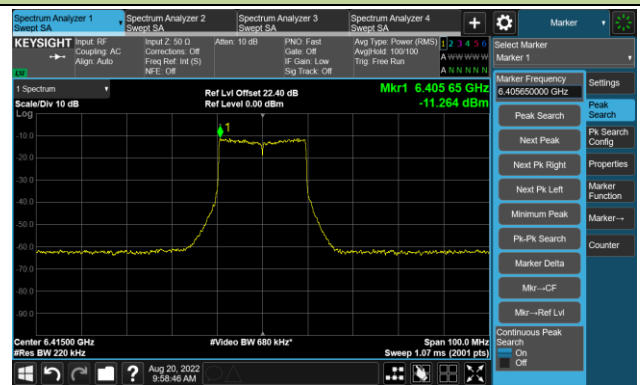

802.11a - Ant 2

Channel 229 (7095MHz)

The Reference Level

The Mask Data

802.11ax-HE20 - Ant 2

Channel 01 (5955MHz)

The Reference Level

The Mask Data

Channel 49 (6195MHz)

The Reference Level

The Mask Data

Channel 93 (6415MHz)

The Reference Level

The Mask Data

802.11ax-HE20 - Ant 2

Channel 97 (6435MHz)

The Reference Level

The Mask Data

Channel 105 (6475MHz)

The Reference Level

The Mask Data

Channel 113 (6515MHz)

The Reference Level

The Mask Data

802.11ax-HE20 - Ant 2

Channel 117 (6535MHz)

The Reference Level

The Mask Data

Channel 157 (6715MHz)

The Reference Level

The Mask Data

Channel 181 (6855MHz)