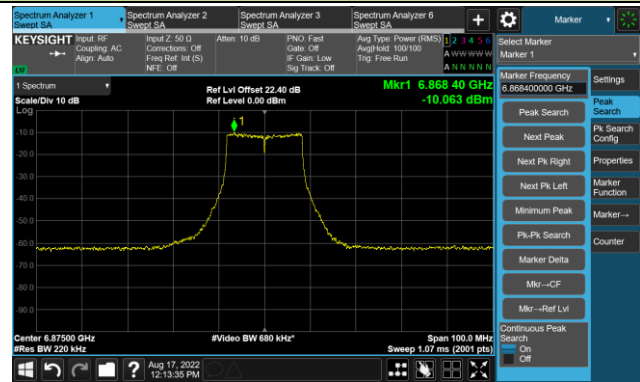

Channel 157 (6715MHz)

The Reference Level

The Mask Data

Channel 181 (6855MHz)

The Reference Level

The Mask Data

802.11a - Ant 2

Channel 185 (6875MHz)

The Reference Level

The Mask Data

Channel 189 (6895MHz)

The Reference Level

The Mask Data

Channel 213 (7015MHz)

The Reference Level

The Mask Data