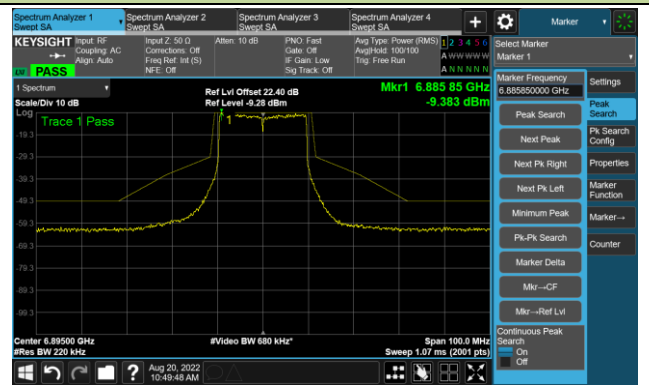

802.11ax-HE20 - Ant 2

Channel 117 (6535MHz)

The Reference Level

The Mask Data

Channel 157 (6715MHz)

The Reference Level

The Mask Data

Channel 181 (6855MHz)

The Reference Level

The Mask Data

802.11ax-HE20 - Ant 2

Channel 185 (6875MHz)

The Reference Level

The Mask Data

Channel 189 (6895MHz)

The Reference Level

The Mask Data

Channel 213 (7015MHz)

The Reference Level

The Mask Data

802.11ax-HE20 - Ant 2

Channel 229 (7095MHz)

The Reference Level

The Mask Data