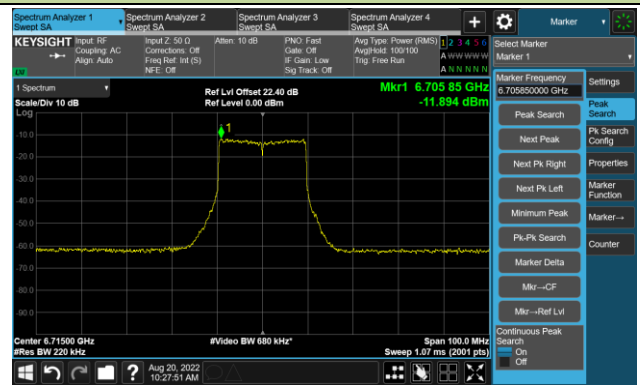

The Reference Level

The Mask Data

Channel 105 (6475MHz)

The Reference Level

The Mask Data

Channel 113 (6515MHz)

The Reference Level

The Mask Data

802.11ax-HE20 - Ant 2

Channel 117 (6535MHz)

The Reference Level

The Mask Data

Channel 157 (6715MHz)

The Reference Level

The Mask Data

Channel 181 (6855MHz)

The Reference Level

The Mask Data

802.11ax-HE20 - Ant 2

Channel 185 (6875MHz)

The Reference Level

The Mask Data

Channel 189 (6895MHz)

The Reference Level

The Mask Data

Channel 213 (7015MHz)

The Reference Level

The Mask Data

802.11ax-HE20 - Ant 2

Channel 229 (7095MHz)

The Reference Level

The Mask Data