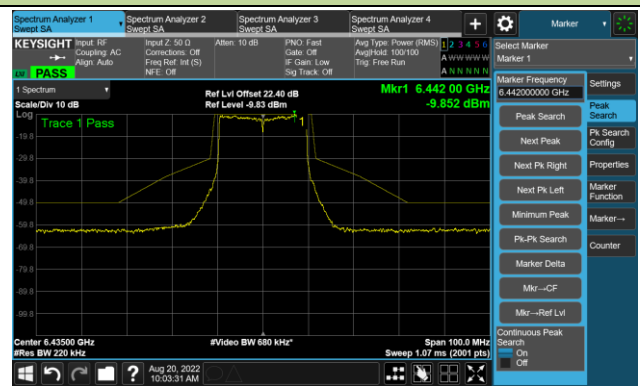

802.11a - Ant 2

Channel 229 (7095MHz)

The Reference Level

The Mask Data

802.11ax-HE20 - Ant 2

Channel 01 (5955MHz)

The Reference Level

The Mask Data

Channel 49 (6195MHz)

The Reference Level

The Mask Data

Channel 93 (6415MHz)

The Reference Level

The Mask Data

802.11ax-HE20 - Ant 2

Channel 97 (6435MHz)

The Reference Level

The Mask Data

Channel 105 (6475MHz)

The Reference Level

The Mask Data

Channel 113 (6515MHz)

The Reference Level

The Mask Data

802.11ax-HE20 - Ant 2

Channel 117 (6535MHz)

The Reference Level

The Mask Data

Channel 157 (6715MHz)

The Reference Level

The Mask Data

Channel 181 (6855MHz)