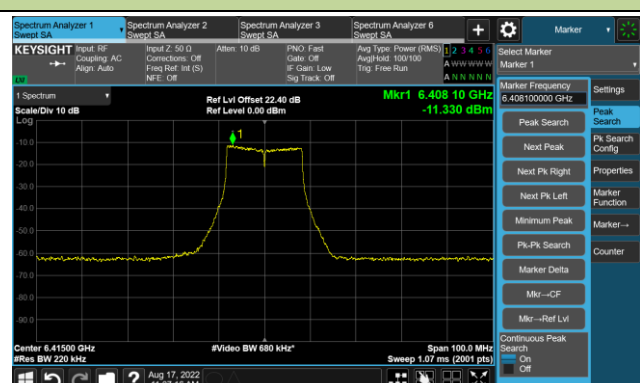

The Mask Data

Channel 175 (6825MHz)

The Reference Level

The Mask Data

802.11ax-HE160 - Ant 1

Channel 207 (6985MHz)

The Reference Level

The Mask Data

802.11a - Ant 2

Channel 01 (5955MHz)

The Reference Level

The Mask Data

Channel 49 (6195MHz)

The Reference Level

The Mask Data

Channel 93 (6415MHz)

The Reference Level

The Mask Data

802.11a - Ant 2

Channel 97 (6435MHz)

The Reference Level

The Mask Data

Channel 105 (6475MHz)

The Reference Level

The Mask Data

Channel 113 (6515MHz)

The Reference Level

The Mask Data

802.11a - Ant 2

Channel 117 (6535MHz)

The Reference Level

The Mask Data