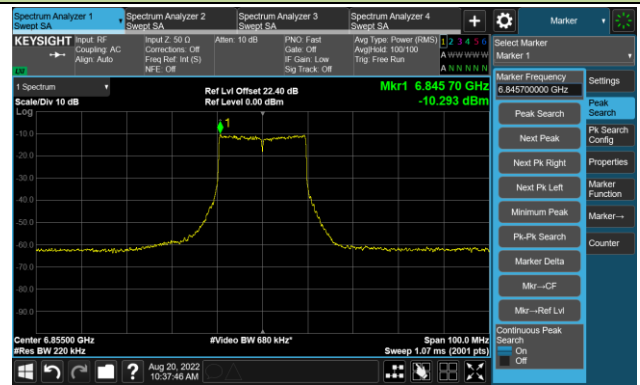

The Reference Level

The Mask Data

Channel 105 (6475MHz)

The Reference Level

The Mask Data

Channel 113 (6515MHz)

The Reference Level

The Mask Data

802.11ax-HE20 - Ant 2

Channel 117 (6535MHz)

The Reference Level

The Mask Data

Channel 157 (6715MHz)

The Reference Level

The Mask Data

Channel 181 (6855MHz)

The Reference Level

The Mask Data

802.11ax-HE20 - Ant 2

Channel 185 (6875MHz)

The Reference Level

The Mask Data

Channel 189 (6895MHz)

The Reference Level

The Mask Data

Channel 213 (7015MHz)

The Reference Level

The Mask Data

802.11ax-HE20 - Ant 2

Channel 229 (7095MHz)

The Reference Level

The Mask Data