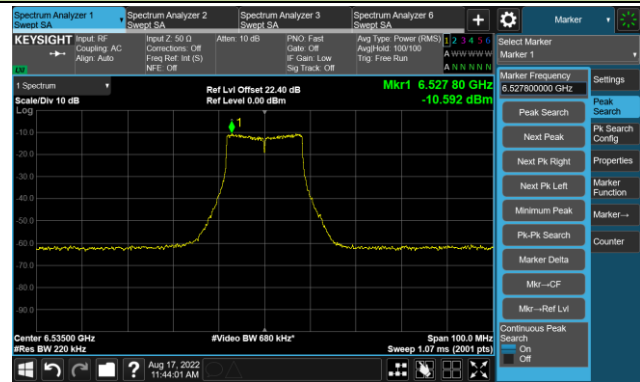

The Reference Level

The Mask Data

802.11a - Ant 2

Channel 97 (6435MHz)

The Reference Level

The Mask Data

Channel 105 (6475MHz)

The Reference Level

The Mask Data

Channel 113 (6515MHz)

The Reference Level

The Mask Data

802.11a - Ant 2

Channel 117 (6535MHz)

The Reference Level

The Mask Data

Channel 157 (6715MHz)

The Reference Level

The Mask Data

Channel 181 (6855MHz)

The Reference Level

The Mask Data

802.11a - Ant 2

Channel 185 (6875MHz)

The Reference Level

The Mask Data

Channel 189 (6895MHz)

The Reference Level

The Mask Data

Channel 213 (7015MHz)

The Reference Level

The Mask Data