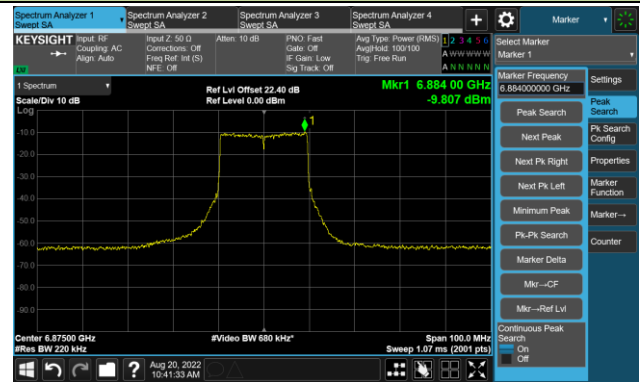

802.11ax-HE20 - Ant 2

Channel 117 (6535MHz)

The Reference Level

The Mask Data

Channel 157 (6715MHz)

The Reference Level

The Mask Data

Channel 181 (6855MHz)

The Reference Level

The Mask Data

802.11ax-HE20 - Ant 2

Channel 185 (6875MHz)

The Reference Level

The Mask Data

Channel 189 (6895MHz)

The Reference Level

The Mask Data

Channel 213 (7015MHz)

The Reference Level

The Mask Data

802.11ax-HE20 - Ant 2

Channel 229 (7095MHz)

The Reference Level

The Mask Data