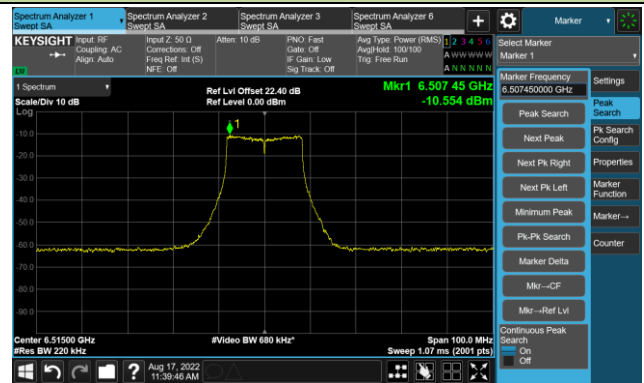

The Reference Level

The Mask Data

802.11a - Ant 2

Channel 97 (6435MHz)

The Reference Level

The Mask Data

Channel 105 (6475MHz)

The Reference Level

The Mask Data

Channel 113 (6515MHz)

The Reference Level

The Mask Data

802.11a - Ant 2

Channel 117 (6535MHz)

The Reference Level

The Mask Data

Channel 157 (6715MHz)

The Reference Level

The Mask Data

Channel 181 (6855MHz)

The Reference Level

The Mask Data

802.11a - Ant 2

Channel 185 (6875MHz)