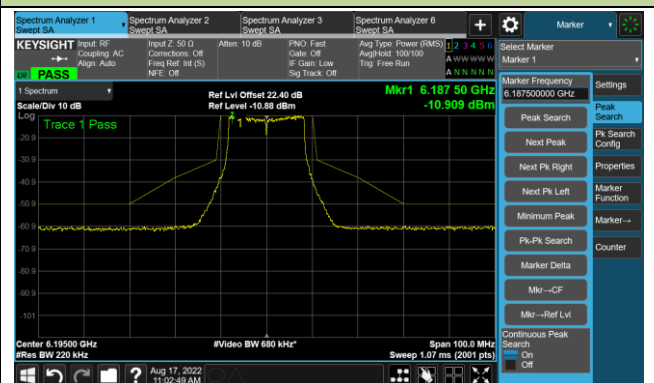

The Mask Data

Channel 175 (6825MHz)

The Reference Level

The Mask Data

802.11ax-HE160 - Ant 1

Channel 207 (6985MHz)

The Reference Level

The Mask Data

802.11a - Ant 2

Channel 01 (5955MHz)

The Reference Level

The Mask Data

Channel 49 (6195MHz)

The Reference Level

The Mask Data

Channel 93 (6415MHz)

The Reference Level

The Mask Data

802.11a - Ant 2

Channel 97 (6435MHz)

The Reference Level

The Mask Data

Channel 105 (6475MHz)

The Reference Level

The Mask Data

Channel 113 (6515MHz)

The Reference Level

The Mask Data

802.11a - Ant 2

Channel 117 (6535MHz)

The Reference Level

The Mask Data