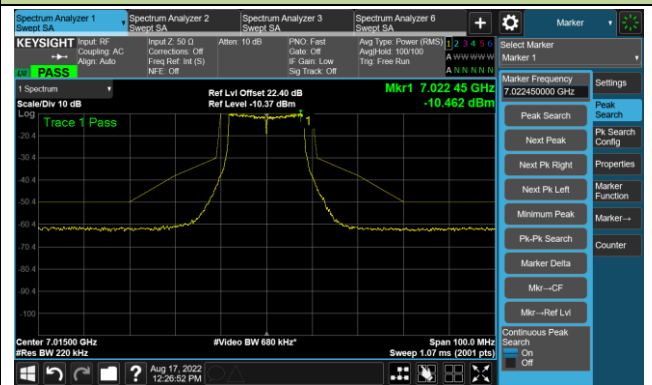

Channel 157 (6715MHz)

The Reference Level

The Mask Data

Channel 181 (6855MHz)

The Reference Level

The Mask Data

802.11a - Ant 2

Channel 185 (6875MHz)

The Reference Level

The Mask Data

Channel 189 (6895MHz)

The Reference Level

The Mask Data

Channel 213 (7015MHz)

The Reference Level

The Mask Data

802.11a - Ant 2

Channel 229 (7095MHz)

The Reference Level

The Mask Data

802.11ax-HE20 - Ant 2

Channel 01 (5955MHz)

The Reference Level

The Mask Data

Channel 49 (6195MHz)

The Reference Level

The Mask Data

Channel 93 (6415MHz)

The Reference Level

The Mask Data

802.11ax-HE20 - Ant 2

Channel 97 (6435MHz)