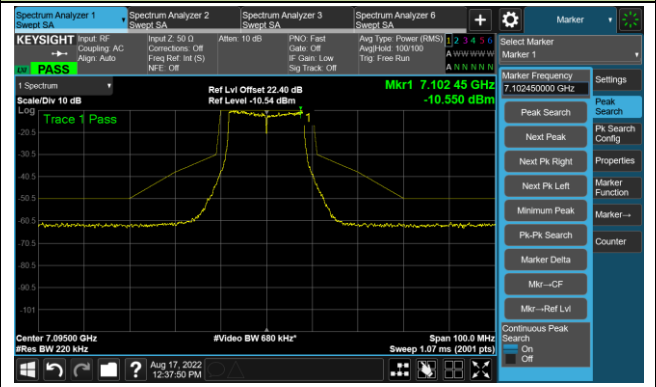

Channel 157 (6715MHz)

The Reference Level

The Mask Data

Channel 181 (6855MHz)

The Reference Level

The Mask Data

802.11a - Ant 2

Channel 185 (6875MHz)

The Reference Level

The Mask Data

Channel 189 (6895MHz)

The Reference Level

The Mask Data

Channel 213 (7015MHz)

The Reference Level

The Mask Data

802.11a - Ant 2

Channel 229 (7095MHz)

The Reference Level

The Mask Data

802.11ax-HE20 - Ant 2

Channel 01 (5955MHz)

The Reference Level

The Mask Data