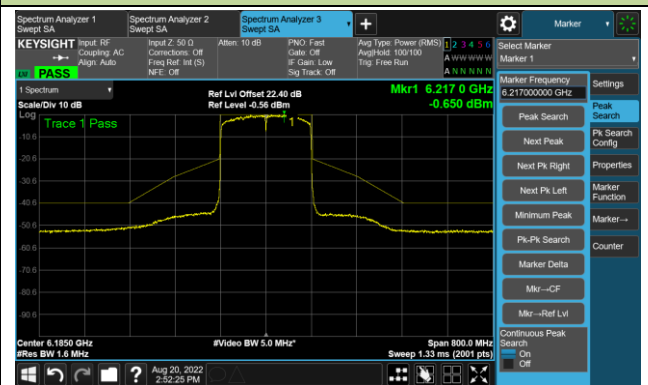

802.11ax-HE160 - Ant 1

Channel 15 (6025MHz)

The Reference Level

The Mask Data

Channel 47 (6185MHz)

The Reference Level

The Mask Data

Channel 79 (6345MHz)

The Reference Level

The Mask Data

802.11ax-HE160 - Ant 1

Channel 111 (6505MHz)

The Reference Level

The Mask Data

Channel 143 (6665MHz)

The Reference Level

The Mask Data

Channel 175 (6825MHz)

The Reference Level

The Mask Data

802.11ax-HE160 - Ant 1

Channel 207 (6985MHz)

The Reference Level

The Mask Data