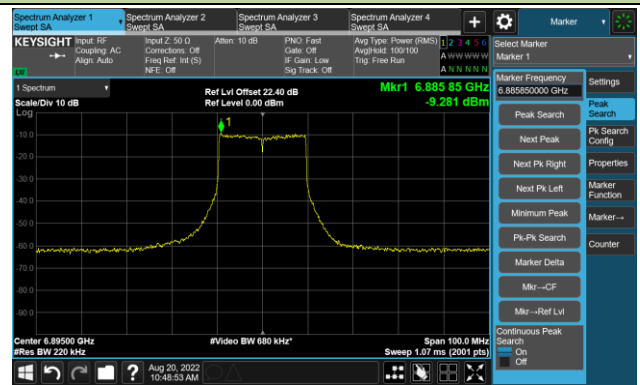

802.11ax-HE20 - Ant 2

Channel 117 (6535MHz)

The Reference Level

The Mask Data

Channel 157 (6715MHz)

The Reference Level

The Mask Data

Channel 181 (6855MHz)

The Reference Level

The Mask Data

802.11ax-HE20 - Ant 2

Channel 185 (6875MHz)

The Reference Level

The Mask Data

Channel 189 (6895MHz)

The Reference Level

The Mask Data

Channel 213 (7015MHz)

The Reference Level

The Mask Data

802.11ax-HE20 - Ant 2

Channel 229 (7095MHz)

The Reference Level

The Mask Data