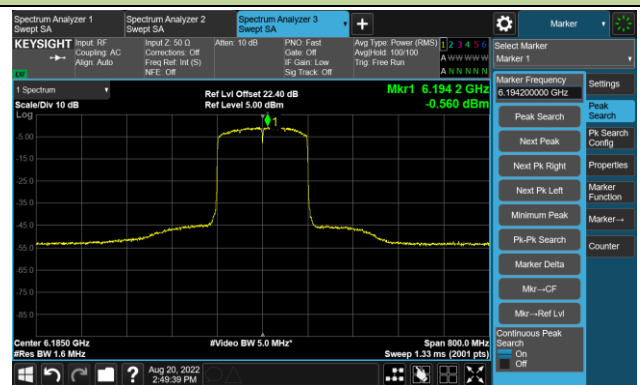

802.11ax-HE160 - Ant 1

Channel 15 (6025MHz)

The Reference Level

The Mask Data

Channel 47 (6185MHz)

The Reference Level

The Mask Data

Channel 79 (6345MHz)

The Reference Level

The Mask Data

802.11ax-HE160 - Ant 1

Channel 111 (6505MHz)

The Reference Level

The Mask Data

Channel 143 (6665MHz)

The Reference Level

The Mask Data

Channel 175 (6825MHz)

The Reference Level

The Mask Data

802.11ax-HE160 - Ant 1

Channel 207 (6985MHz)

The Reference Level

The Mask Data