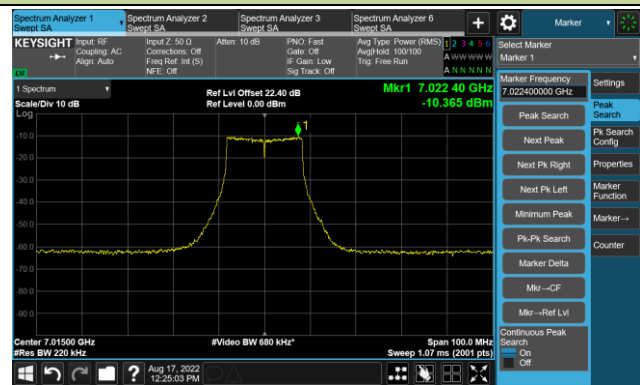

Channel 157 (6715MHz)

The Reference Level

The Mask Data

Channel 181 (6855MHz)

The Reference Level

The Mask Data

802.11a - Ant 2

Channel 185 (6875MHz)

The Reference Level

The Mask Data

Channel 189 (6895MHz)

The Reference Level

The Mask Data

Channel 213 (7015MHz)

The Reference Level

The Mask Data

802.11a - Ant 2

Channel 229 (7095MHz)

The Reference Level

The Mask Data

802.11ax-HE20 - Ant 2

Channel 01 (5955MHz)

The Reference Level

The Mask Data

Channel 49 (6195MHz)

The Reference Level

The Mask Data

Channel 93 (6415MHz)

The Reference Level

The Mask Data

802.11ax-HE20 - Ant 2

Channel 97 (6435MHz)