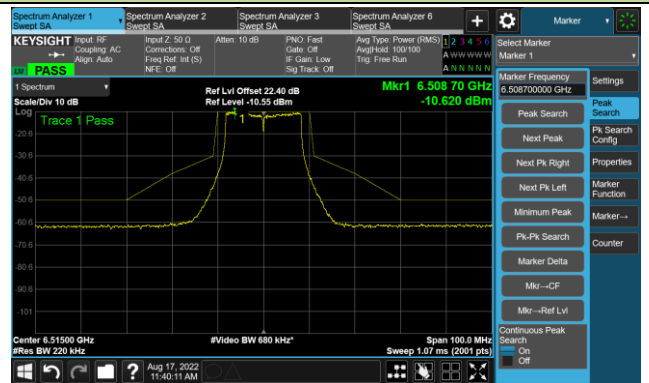

The Reference Level

The Mask Data

802.11a - Ant 2

Channel 97 (6435MHz)

The Reference Level

The Mask Data

Channel 105 (6475MHz)

The Reference Level

The Mask Data

Channel 113 (6515MHz)

The Reference Level

The Mask Data

802.11a - Ant 2

Channel 117 (6535MHz)

The Reference Level

The Mask Data

Channel 157 (6715MHz)

The Reference Level

The Mask Data

Channel 181 (6855MHz)

The Reference Level

The Mask Data

802.11a - Ant 2

Channel 185 (6875MHz)

The Reference Level

The Mask Data

Channel 189 (6895MHz)

The Reference Level

The Mask Data

Channel 213 (7015MHz)

The Reference Level

The Mask Data