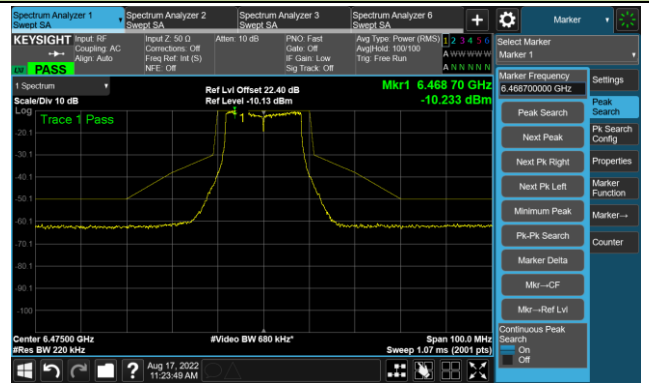

802.11a - Ant 2

Channel 01 (5955MHz)

The Reference Level

The Mask Data

Channel 49 (6195MHz)

The Reference Level

The Mask Data

Channel 93 (6415MHz)

The Reference Level

The Mask Data

802.11a - Ant 2

Channel 97 (6435MHz)

The Reference Level

The Mask Data

Channel 105 (6475MHz)

The Reference Level

The Mask Data

Channel 113 (6515MHz)

The Reference Level

The Mask Data

802.11a - Ant 2

Channel 117 (6535MHz)

The Reference Level

The Mask Data

Channel 157 (6715MHz)

The Reference Level

The Mask Data

Channel 181 (6855MHz)

The Reference Level

The Mask Data

802.11a - Ant 2

Channel 185 (6875MHz)