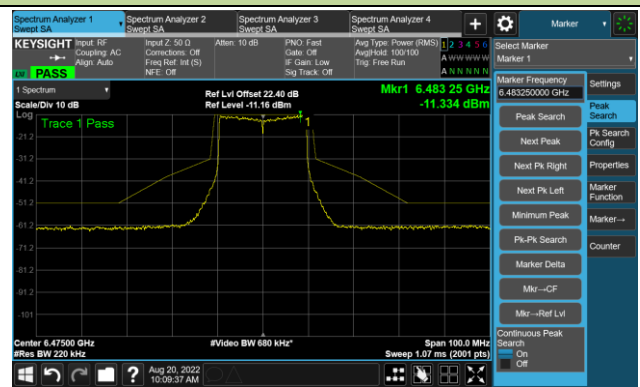

Channel 49 (6195MHz)

The Reference Level

The Mask Data

Channel 93 (6415MHz)

The Reference Level

The Mask Data

802.11ax-HE20 - Ant 2

Channel 97 (6435MHz)

The Reference Level

The Mask Data

Channel 105 (6475MHz)

The Reference Level

The Mask Data

Channel 113 (6515MHz)

The Reference Level

The Mask Data

802.11ax-HE20 - Ant 2

Channel 117 (6535MHz)

The Reference Level

The Mask Data

Channel 157 (6715MHz)

The Reference Level

The Mask Data

Channel 181 (6855MHz)

The Reference Level

The Mask Data

802.11ax-HE20 - Ant 2

Channel 185 (6875MHz)

The Reference Level

The Mask Data

Channel 189 (6895MHz)

The Reference Level