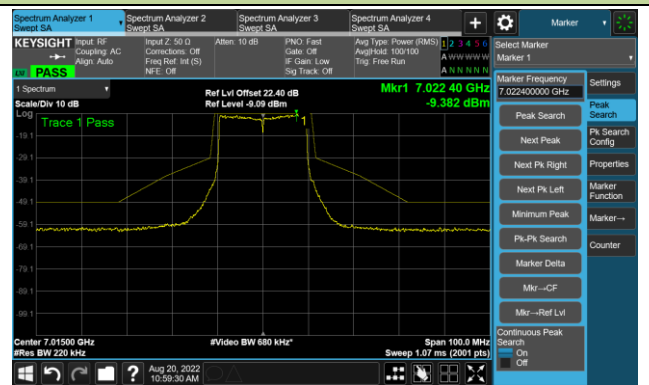

802.11ax-HE20 - Ant 2

Channel 117 (6535MHz)

The Reference Level

The Mask Data

Channel 157 (6715MHz)

The Reference Level

The Mask Data

Channel 181 (6855MHz)

The Reference Level

The Mask Data

802.11ax-HE20 - Ant 2

Channel 185 (6875MHz)

The Reference Level

The Mask Data

Channel 189 (6895MHz)

The Reference Level

The Mask Data

Channel 213 (7015MHz)

The Reference Level

The Mask Data

802.11ax-HE20 - Ant 2

Channel 229 (7095MHz)

The Reference Level

The Mask Data