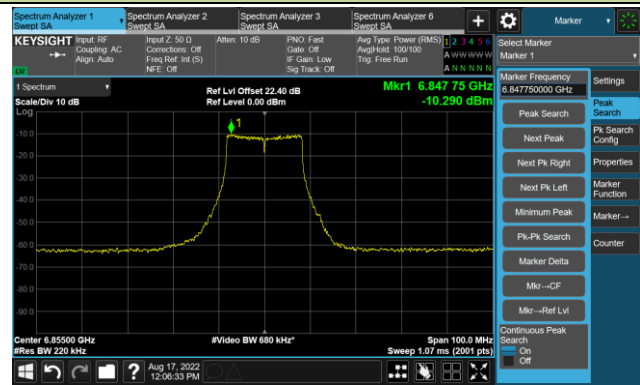

The Mask Data

Channel 113 (6515MHz)

The Reference Level

The Mask Data

802.11a - Ant 2

Channel 117 (6535MHz)

The Reference Level

The Mask Data

Channel 157 (6715MHz)

The Reference Level

The Mask Data

Channel 181 (6855MHz)

The Reference Level

The Mask Data

802.11a - Ant 2

Channel 185 (6875MHz)

The Reference Level

The Mask Data

Channel 189 (6895MHz)

The Reference Level

The Mask Data

Channel 213 (7015MHz)

The Reference Level

The Mask Data