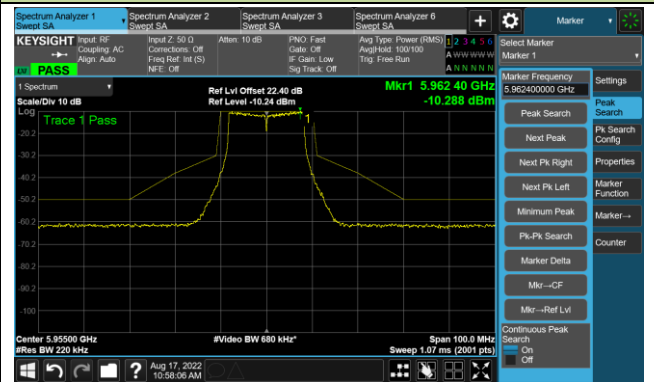

The Reference Level

The Mask Data

802.11ax-HE160 - Ant 1

Channel 111 (6505MHz)

The Reference Level

The Mask Data

Channel 143 (6665MHz)

The Reference Level

The Mask Data

Channel 175 (6825MHz)

The Reference Level

The Mask Data

802.11ax-HE160 - Ant 1

Channel 207 (6985MHz)

The Reference Level

The Mask Data

802.11a - Ant 2

Channel 01 (5955MHz)

The Reference Level

The Mask Data

Channel 49 (6195MHz)

The Reference Level

The Mask Data

Channel 93 (6415MHz)

The Reference Level

The Mask Data

802.11a - Ant 2

Channel 97 (6435MHz)

The Reference Level

The Mask Data

Channel 105 (6475MHz)

The Reference Level