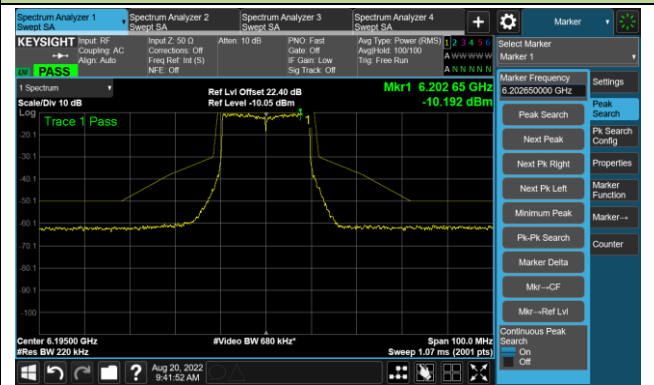

The Reference Level

The Mask Data

Channel 189 (6895MHz)

The Reference Level

The Mask Data

Channel 213 (7015MHz)

The Reference Level

The Mask Data

802.11a - Ant 2

Channel 229 (7095MHz)

The Reference Level

The Mask Data

802.11ax-HE20 - Ant 2

Channel 01 (5955MHz)

The Reference Level

The Mask Data

Channel 49 (6195MHz)

The Reference Level

The Mask Data

Channel 93 (6415MHz)

The Reference Level

The Mask Data

802.11ax-HE20 - Ant 2

Channel 97 (6435MHz)

The Reference Level

The Mask Data

Channel 105 (6475MHz)

The Reference Level

The Mask Data

Channel 113 (6515MHz)

The Reference Level

The Mask Data