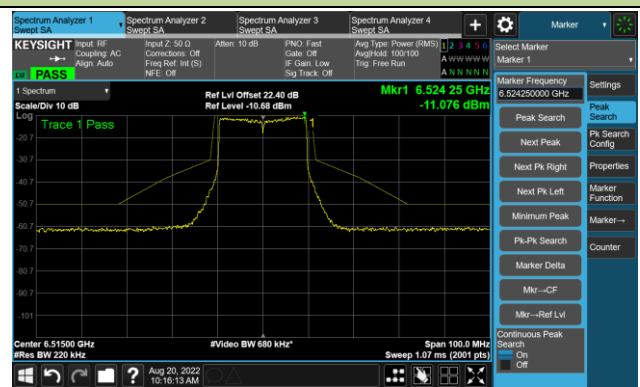

Channel 49 (6195MHz)

The Reference Level

The Mask Data

Channel 93 (6415MHz)

The Reference Level

The Mask Data

802.11ax-HE20 - Ant 2

Channel 97 (6435MHz)

The Reference Level

The Mask Data

Channel 105 (6475MHz)

The Reference Level

The Mask Data

Channel 113 (6515MHz)

The Reference Level

The Mask Data

802.11ax-HE20 - Ant 2

Channel 117 (6535MHz)

The Reference Level

The Mask Data

Channel 157 (6715MHz)

The Reference Level

The Mask Data

Channel 181 (6855MHz)

The Reference Level

The Mask Data

802.11ax-HE20 - Ant 2

Channel 185 (6875MHz)

The Reference Level

The Mask Data

Channel 189 (6895MHz)

The Reference Level