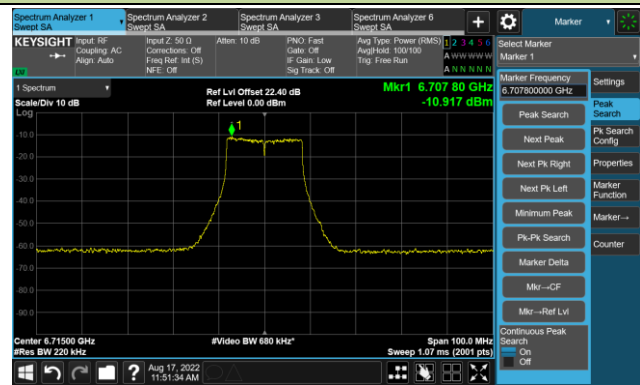

The Reference Level

The Mask Data

802.11a - Ant 2

Channel 97 (6435MHz)

The Reference Level

The Mask Data

Channel 105 (6475MHz)

The Reference Level

The Mask Data

Channel 113 (6515MHz)

The Reference Level

The Mask Data

802.11a - Ant 2

Channel 117 (6535MHz)

The Reference Level

The Mask Data

Channel 157 (6715MHz)

The Reference Level

The Mask Data

Channel 181 (6855MHz)

The Reference Level

The Mask Data

802.11a - Ant 2

Channel 185 (6875MHz)

The Reference Level

The Mask Data

Channel 189 (6895MHz)

The Reference Level

The Mask Data

Channel 213 (7015MHz)

The Reference Level

The Mask Data