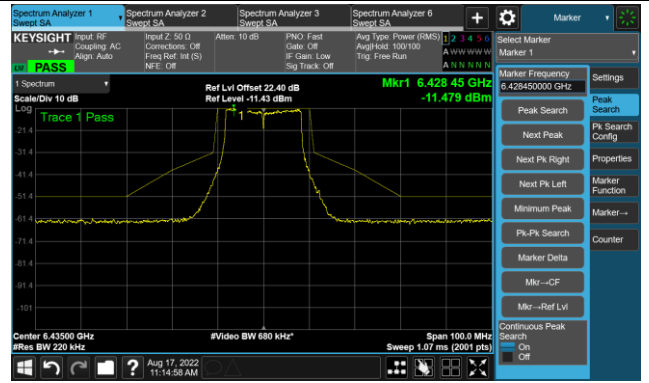

802.11a - Ant 2

Channel 01 (5955MHz)

The Reference Level

The Mask Data

Channel 49 (6195MHz)

The Reference Level

The Mask Data

Channel 93 (6415MHz)

The Reference Level

The Mask Data

802.11a - Ant 2

Channel 97 (6435MHz)

The Reference Level

The Mask Data

Channel 105 (6475MHz)

The Reference Level

The Mask Data

Channel 113 (6515MHz)

The Reference Level

The Mask Data

802.11a - Ant 2

Channel 117 (6535MHz)

The Reference Level

The Mask Data

Channel 157 (6715MHz)

The Reference Level

The Mask Data

Channel 181 (6855MHz)

The Reference Level

The Mask Data

802.11a - Ant 2

Channel 185 (6875MHz)