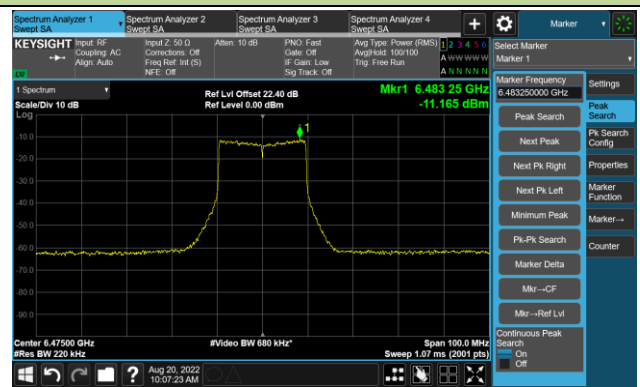

Channel 49 (6195MHz)

The Reference Level

The Mask Data

Channel 93 (6415MHz)

The Reference Level

The Mask Data

802.11ax-HE20 - Ant 2

Channel 97 (6435MHz)

The Reference Level

The Mask Data

Channel 105 (6475MHz)

The Reference Level

The Mask Data

Channel 113 (6515MHz)

The Reference Level

The Mask Data

802.11ax-HE20 - Ant 2

Channel 117 (6535MHz)

The Reference Level

The Mask Data

Channel 157 (6715MHz)

The Reference Level

The Mask Data

Channel 181 (6855MHz)

The Reference Level

The Mask Data

802.11ax-HE20 - Ant 2

Channel 185 (6875MHz)

The Reference Level

The Mask Data

Channel 189 (6895MHz)

The Reference Level