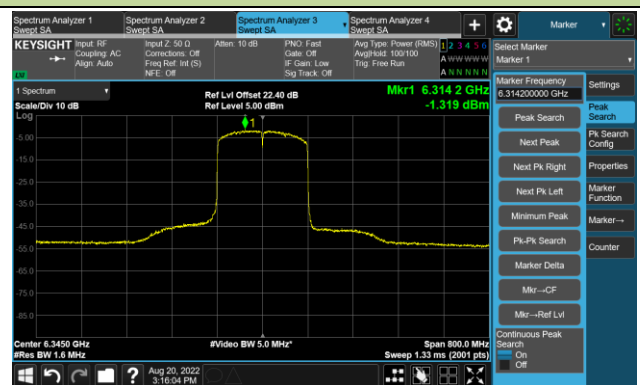

802.11ax-HE160 - Ant 1

Channel 15 (6025MHz)

The Reference Level

The Mask Data

Channel 47 (6185MHz)

The Reference Level

The Mask Data

Channel 79 (6345MHz)

The Reference Level

The Mask Data

802.11ax-HE160 - Ant 1

Channel 111 (6505MHz)

The Reference Level

The Mask Data

Channel 143 (6665MHz)

The Reference Level

The Mask Data

Channel 175 (6825MHz)

The Reference Level

The Mask Data

802.11ax-HE160 - Ant 1

Channel 207 (6985MHz)

The Reference Level

The Mask Data