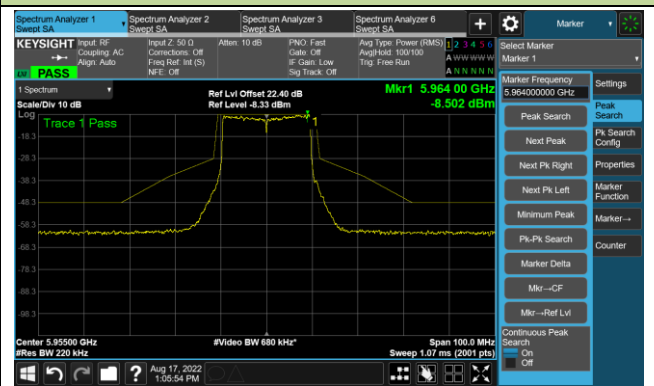

The Reference Level

The Mask Data

Channel 189 (6895MHz)

The Reference Level

The Mask Data

Channel 213 (7015MHz)

The Reference Level

The Mask Data

802.11a - Ant 2

Channel 229 (7095MHz)

The Reference Level

The Mask Data

802.11ax-HE20 - Ant 2

Channel 01 (5955MHz)

The Reference Level

The Mask Data

Channel 49 (6195MHz)

The Reference Level

The Mask Data

Channel 93 (6415MHz)

The Reference Level

The Mask Data

802.11ax-HE20 - Ant 2

Channel 97 (6435MHz)

The Reference Level

The Mask Data

Channel 105 (6475MHz)

The Reference Level

The Mask Data

Channel 113 (6515MHz)

The Reference Level

The Mask Data