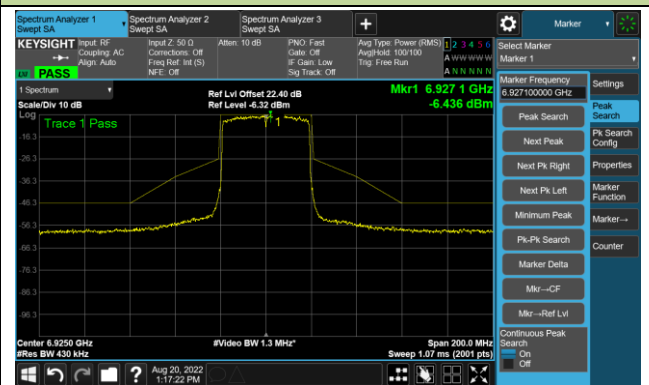

The Mask Data

802.11ax-HE40 - Ant 1

Channel 123 (6565MHz)

The Reference Level

The Mask Data

Channel 147 (6685MHz)

The Reference Level

The Mask Data

Channel 179 (6845MHz)

The Reference Level

The Mask Data

802.11ax-HE40 - Ant 1

Channel 187 (6885MHz)

The Reference Level

The Mask Data

Channel 195 (6925MHz)

The Reference Level

The Mask Data

Channel 211 (7005MHz)

The Reference Level

The Mask Data

802.11ax-HE40 - Ant 1

Channel 227 (7085MHz)

The Reference Level