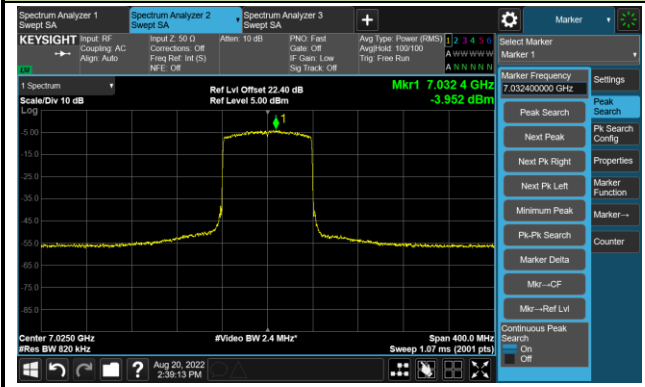

The Reference Level

The Mask Data

Channel 135 (6625MHz)

The Reference Level

The Mask Data

802.11ax-HE80 - Ant 1

Channel 151 (6705MHz)

The Reference Level

The Mask Data

Channel 183 (6865MHz)

The Reference Level

The Mask Data

Channel 199 (6945MHz)

The Reference Level

The Mask Data

802.11ax-HE80 - Ant 1

Channel 215 (7025MHz)

The Reference Level

The Mask Data