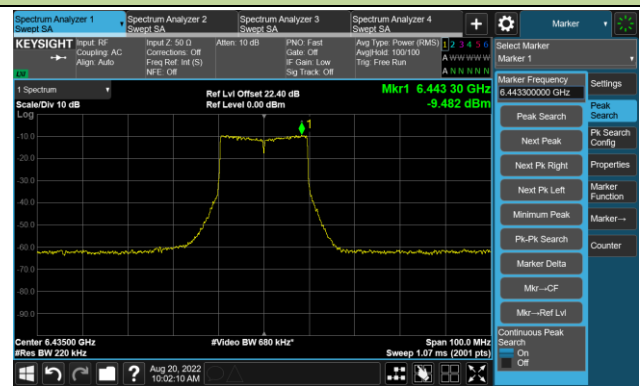

802.11ax-HE20 - Ant 1

Channel 97 (6435MHz)

The Reference Level

The Mask Data

Channel 105 (6475MHz)

The Reference Level

The Mask Data

Channel 113 (6515MHz)

The Reference Level

The Mask Data