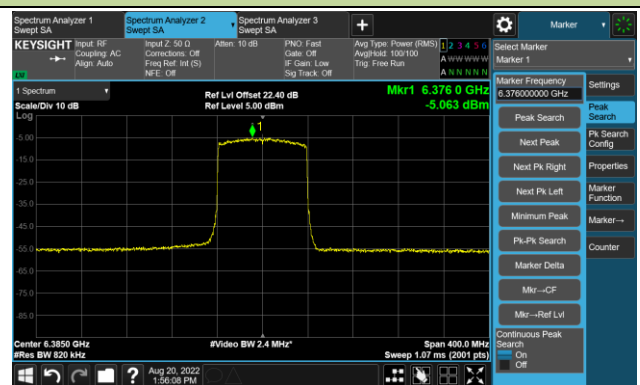

The Reference Level

The Mask Data

Channel 211 (7005MHz)

The Reference Level

The Mask Data

802.11ax-HE40 - Ant 1

Channel 227 (7085MHz)

The Reference Level

The Mask Data

802.11ax-HE80 - Ant 1

Channel 07 (5985MHz)

The Reference Level

The Mask Data

Channel 55 (6225MHz)

The Reference Level

The Mask Data

Channel 87 (6385MHz)

The Reference Level

The Mask Data

802.11ax-HE80 - Ant 1

Channel 103 (6465MHz)

The Reference Level

The Mask Data

Channel 119 (6545MHz)