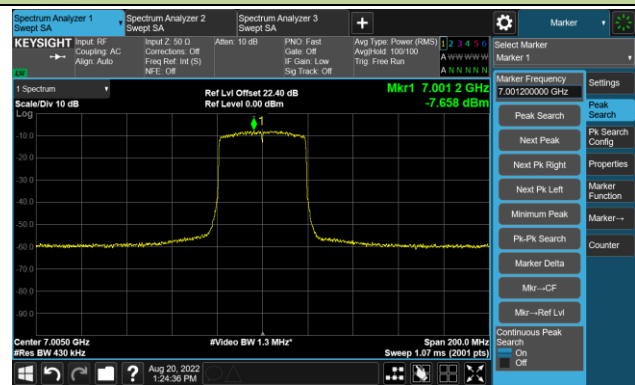

Channel 179 (6845MHz)

The Reference Level

The Mask Data

802.11ax-HE40 - Ant 1

Channel 187 (6885MHz)

The Reference Level

The Mask Data

Channel 195 (6925MHz)

The Reference Level

The Mask Data

Channel 211 (7005MHz)

The Reference Level

The Mask Data

802.11ax-HE40 - Ant 1

Channel 227 (7085MHz)

The Reference Level

The Mask Data

802.11ax-HE80 - Ant 1

Channel 07 (5985MHz)

The Reference Level

The Mask Data

Channel 55 (6225MHz)

The Reference Level

The Mask Data