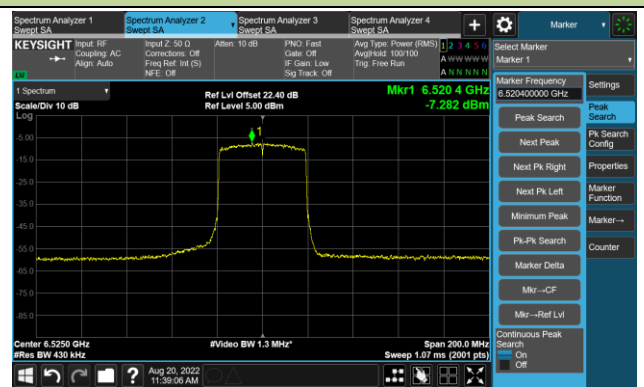

The Mask Data

Channel 51 (6205MHz)

The Reference Level

The Mask Data

Channel 91 (6405MHz)

The Reference Level

The Mask Data

802.11ax-HE40 - Ant 1

Channel 99 (6445MHz)

The Reference Level

The Mask Data

Channel 107 (6485MHz)

The Reference Level

The Mask Data

Channel 115 (6525MHz)

The Reference Level

The Mask Data

802.11ax-HE40 - Ant 1

Channel 123 (6565MHz)

The Reference Level

The Mask Data

Channel 147 (6685MHz)

The Reference Level

The Mask Data