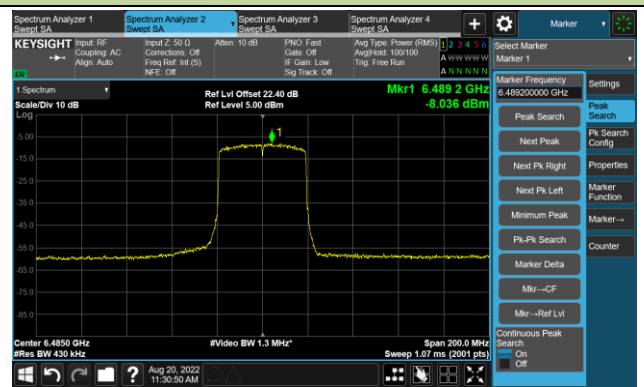

The Mask Data

Channel 51 (6205MHz)

The Reference Level

The Mask Data

Channel 91 (6405MHz)

The Reference Level

The Mask Data

802.11ax-HE40 - Ant 1

Channel 99 (6445MHz)

The Reference Level

The Mask Data

Channel 107 (6485MHz)

The Reference Level

The Mask Data

Channel 115 (6525MHz)

The Reference Level

The Mask Data

802.11ax-HE40 - Ant 1

Channel 123 (6565MHz)

The Reference Level

The Mask Data

Channel 147 (6685MHz)

The Reference Level

The Mask Data