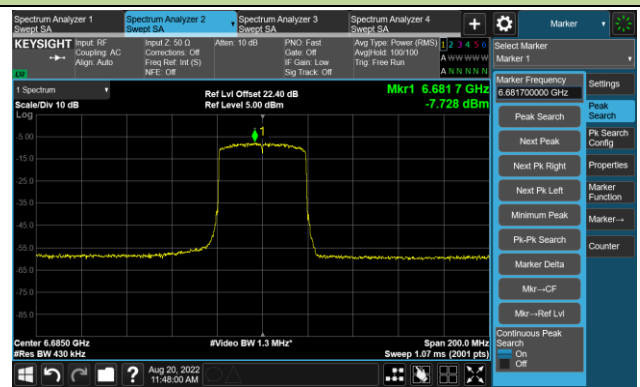

Channel 99 (6445MHz)

The Reference Level

The Mask Data

Channel 107 (6485MHz)

The Reference Level

The Mask Data

Channel 115 (6525MHz)

The Reference Level

The Mask Data

802.11ax-HE40 - Ant 1

Channel 123 (6565MHz)

The Reference Level

The Mask Data

Channel 147 (6685MHz)

The Reference Level

The Mask Data

Channel 179 (6845MHz)

The Reference Level

The Mask Data

802.11ax-HE40 - Ant 1

Channel 187 (6885MHz)

The Reference Level

The Mask Data

Channel 195 (6925MHz)

The Reference Level

The Mask Data

Channel 211 (7005MHz)

The Reference Level

The Mask Data

802.11ax-HE40 - Ant 1

Channel 227 (7085MHz)

The Reference Level