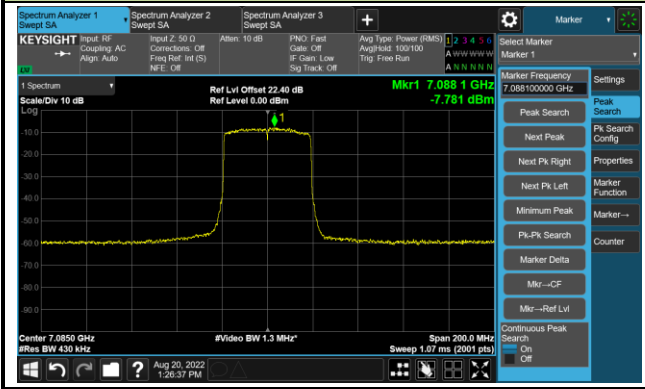

Channel 179 (6845MHz)

The Reference Level

The Mask Data

802.11ax-HE40 - Ant 1

Channel 187 (6885MHz)

The Reference Level

The Mask Data

Channel 195 (6925MHz)

The Reference Level

The Mask Data

Channel 211 (7005MHz)

The Reference Level

The Mask Data

802.11ax-HE40 - Ant 1

Channel 227 (7085MHz)

The Reference Level

The Mask Data

802.11ax-HE80 - Ant 1

Channel 07 (5985MHz)

The Reference Level

The Mask Data

Channel 55 (6225MHz)

The Reference Level

The Mask Data