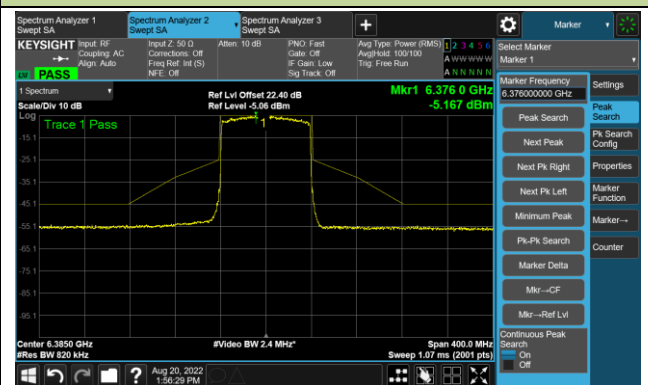

The Reference Level

The Mask Data

Channel 211 (7005MHz)

The Reference Level

The Mask Data

802.11ax-HE40 - Ant 1

Channel 227 (7085MHz)

The Reference Level

The Mask Data

802.11ax-HE80 - Ant 1

Channel 07 (5985MHz)

The Reference Level

The Mask Data

Channel 55 (6225MHz)

The Reference Level

The Mask Data

Channel 87 (6385MHz)

The Reference Level

The Mask Data

802.11ax-HE80 - Ant 1

Channel 103 (6465MHz)

The Reference Level

The Mask Data

Channel 119 (6545MHz)