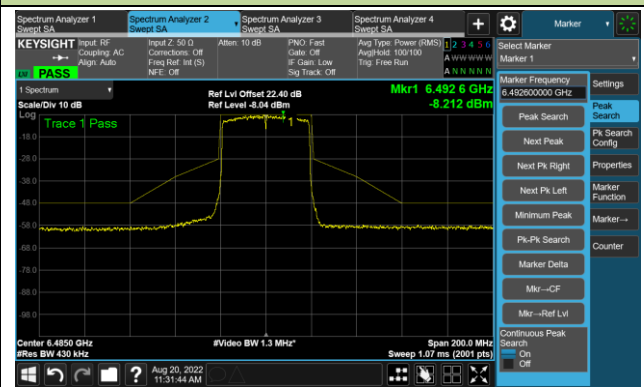

The Mask Data

Channel 51 (6205MHz)

The Reference Level

The Mask Data

Channel 91 (6405MHz)

The Reference Level

The Mask Data

802.11ax-HE40 - Ant 1

Channel 99 (6445MHz)

The Reference Level

The Mask Data

Channel 107 (6485MHz)

The Reference Level

The Mask Data

Channel 115 (6525MHz)

The Reference Level

The Mask Data

802.11ax-HE40 - Ant 1

Channel 123 (6565MHz)

The Reference Level

The Mask Data

Channel 147 (6685MHz)

The Reference Level

The Mask Data