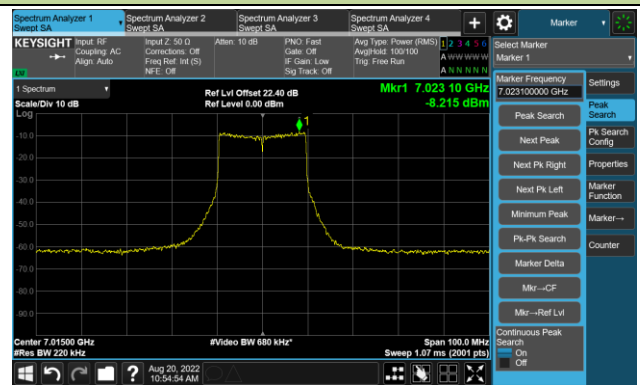

Channel 213 (7015MHz)

The Reference Level