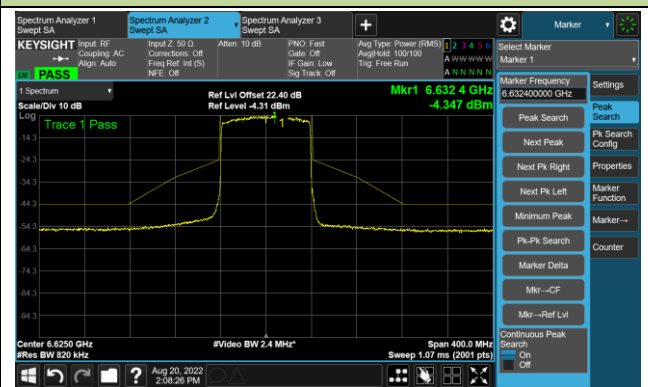

Channel 87 (6385MHz)

The Reference Level

The Mask Data

802.11ax-HE80 - Ant 1

Channel 103 (6465MHz)

The Reference Level

The Mask Data

Channel 119 (6545MHz)

The Reference Level

The Mask Data

Channel 135 (6625MHz)

The Reference Level

The Mask Data

802.11ax-HE80 - Ant 1

Channel 151 (6705MHz)

The Reference Level

The Mask Data

Channel 183 (6865MHz)

The Reference Level

The Mask Data

Channel 199 (6945MHz)

The Reference Level

The Mask Data

802.11ax-HE80 - Ant 1

Channel 215 (7025MHz)

The Reference Level

The Mask Data