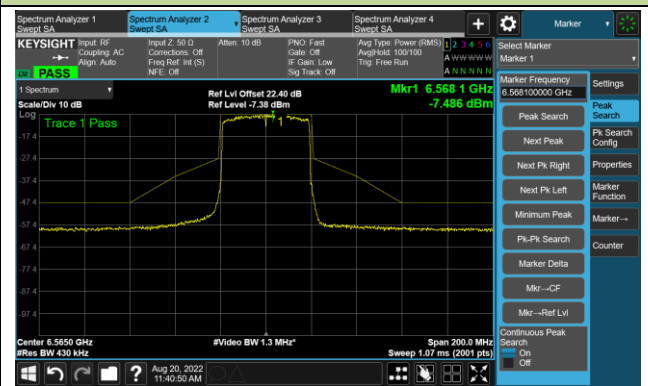

Channel 99 (6445MHz)

The Reference Level

The Mask Data

Channel 107 (6485MHz)

The Reference Level

The Mask Data

Channel 115 (6525MHz)

The Reference Level

The Mask Data

802.11ax-HE40 - Ant 1

Channel 123 (6565MHz)

The Reference Level

The Mask Data

Channel 147 (6685MHz)

The Reference Level

The Mask Data

Channel 179 (6845MHz)

The Reference Level

The Mask Data

802.11ax-HE40 - Ant 1

Channel 187 (6885MHz)

The Reference Level

The Mask Data

Channel 195 (6925MHz)

The Reference Level

The Mask Data

Channel 211 (7005MHz)

The Reference Level

The Mask Data

802.11ax-HE40 - Ant 1

Channel 227 (7085MHz)

The Reference Level