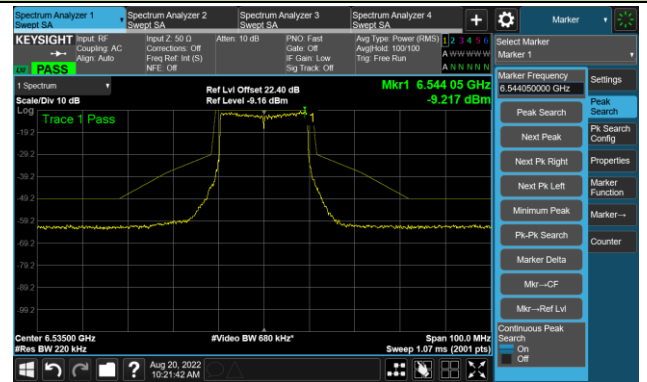

The Mask Data