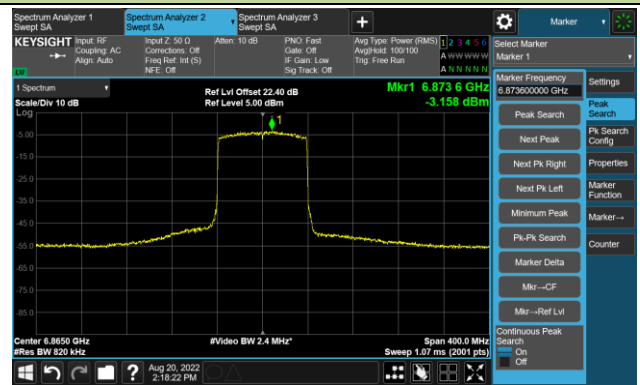

Channel 87 (6385MHz)

The Reference Level

The Mask Data

802.11ax-HE80 - Ant 1

Channel 103 (6465MHz)

The Reference Level

The Mask Data

Channel 119 (6545MHz)

The Reference Level

The Mask Data

Channel 135 (6625MHz)

The Reference Level

The Mask Data

802.11ax-HE80 - Ant 1

Channel 151 (6705MHz)

The Reference Level

The Mask Data

Channel 183 (6865MHz)

The Reference Level

The Mask Data

Channel 199 (6945MHz)

The Reference Level

The Mask Data

802.11ax-HE80 - Ant 1

Channel 215 (7025MHz)

The Reference Level

The Mask Data