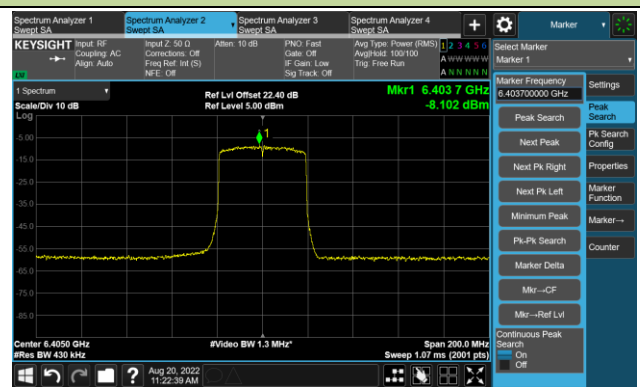

## The Mask Data

802.11ax-HE20 - Ant 1

Channel 229 (7095MHz)

The Reference Level

The Mask Data

802.11ax-HE40 - Ant 1

Channel 03 (5965MHz)

The Reference Level

The Mask Data

Channel 51 (6205MHz)

The Reference Level

The Mask Data

Channel 91 (6405MHz)

The Reference Level

The Mask Data

802.11ax-HE40 - Ant 1

Channel 99 (6445MHz)

The Reference Level

The Mask Data

Channel 107 (6485MHz)

The Reference Level

The Mask Data

Channel 115 (6525MHz)

The Reference Level