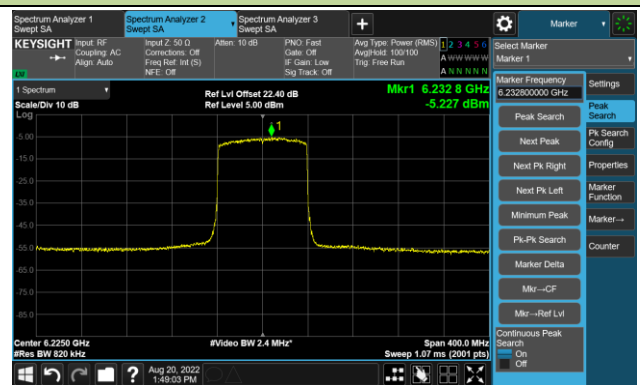

The Reference Level

The Mask Data

Channel 211 (7005MHz)

The Reference Level

The Mask Data

802.11ax-HE40 - Ant 1

Channel 227 (7085MHz)

The Reference Level

The Mask Data

802.11ax-HE80 - Ant 1

Channel 07 (5985MHz)

The Reference Level

The Mask Data

Channel 55 (6225MHz)

The Reference Level

The Mask Data

Channel 87 (6385MHz)

The Reference Level

The Mask Data

802.11ax-HE80 - Ant 1

Channel 103 (6465MHz)

The Reference Level

The Mask Data

Channel 119 (6545MHz)