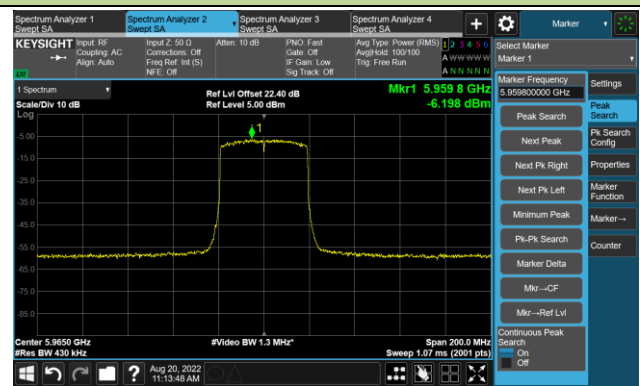

## The Reference Level

## The Mask Data

802.11ax-HE20 - Ant 1

Channel 229 (7095MHz)

The Reference Level

The Mask Data

802.11ax-HE40 - Ant 1

Channel 03 (5965MHz)

The Reference Level

The Mask Data

Channel 51 (6205MHz)

The Reference Level

The Mask Data

Channel 91 (6405MHz)

The Reference Level

The Mask Data

802.11ax-HE40 - Ant 1