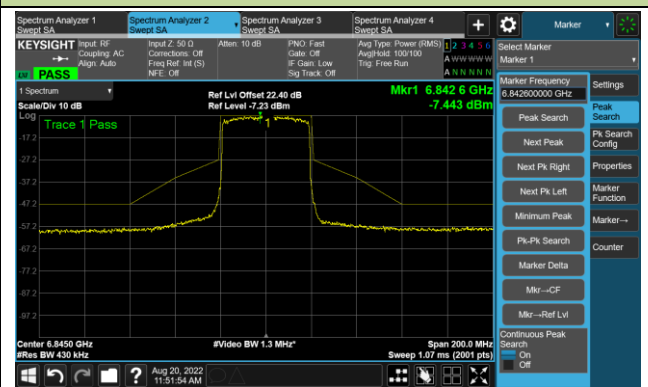

Channel 99 (6445MHz)

The Reference Level

The Mask Data

Channel 107 (6485MHz)

The Reference Level

The Mask Data

Channel 115 (6525MHz)

The Reference Level

The Mask Data

802.11ax-HE40 - Ant 1

Channel 123 (6565MHz)

The Reference Level

The Mask Data

Channel 147 (6685MHz)

The Reference Level

The Mask Data

Channel 179 (6845MHz)

The Reference Level

The Mask Data

802.11ax-HE40 - Ant 1

Channel 187 (6885MHz)

The Reference Level

The Mask Data

Channel 195 (6925MHz)

The Reference Level

The Mask Data

Channel 211 (7005MHz)

The Reference Level

The Mask Data

802.11ax-HE40 - Ant 1

Channel 227 (7085MHz)

The Reference Level