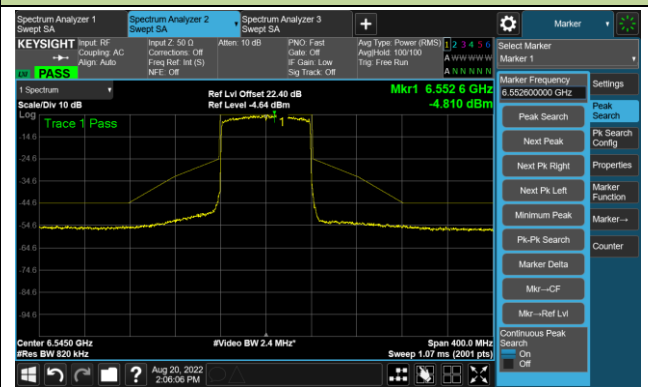

The Mask Data

802.11ax-HE80 - Ant 1

Channel 07 (5985MHz)

The Reference Level

The Mask Data

Channel 55 (6225MHz)

The Reference Level

The Mask Data

Channel 87 (6385MHz)

The Reference Level

The Mask Data

802.11ax-HE80 - Ant 1

Channel 103 (6465MHz)

The Reference Level

The Mask Data

Channel 119 (6545MHz)

The Reference Level

The Mask Data

Channel 135 (6625MHz)

The Reference Level

The Mask Data

802.11ax-HE80 - Ant 1

Channel 151 (6705MHz)

The Reference Level

The Mask Data

Channel 183 (6865MHz)

The Reference Level

The Mask Data

Channel 199 (6945MHz)

The Reference Level

The Mask Data

802.11ax-HE80 - Ant 1