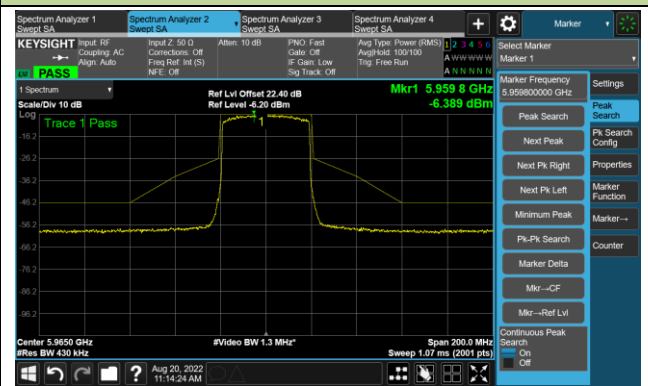

## The Reference Level

## The Mask Data

802.11ax-HE20 - Ant 1

Channel 229 (7095MHz)

The Reference Level

The Mask Data

802.11ax-HE40 - Ant 1

Channel 03 (5965MHz)

The Reference Level

The Mask Data

Channel 51 (6205MHz)

The Reference Level

The Mask Data

Channel 91 (6405MHz)

The Reference Level

The Mask Data

802.11ax-HE40 - Ant 1

Channel 99 (6445MHz)

The Reference Level

The Mask Data

Channel 107 (6485MHz)

The Reference Level

The Mask Data

Channel 115 (6525MHz)

The Reference Level