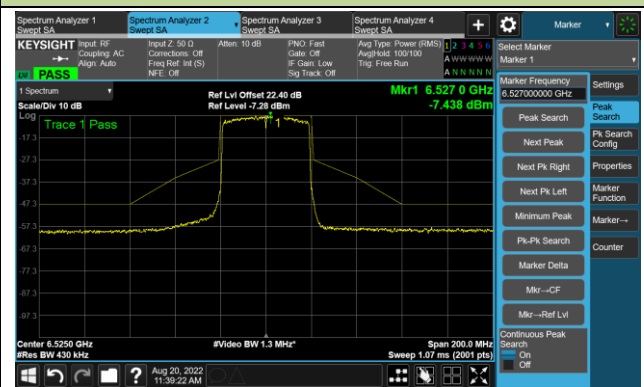

The Mask Data

Channel 51 (6205MHz)

The Reference Level

The Mask Data

Channel 91 (6405MHz)

The Reference Level

The Mask Data

802.11ax-HE40 - Ant 1

Channel 99 (6445MHz)

The Reference Level

The Mask Data

Channel 107 (6485MHz)

The Reference Level

The Mask Data

Channel 115 (6525MHz)

The Reference Level

The Mask Data

802.11ax-HE40 - Ant 1

Channel 123 (6565MHz)

The Reference Level

The Mask Data

Channel 147 (6685MHz)

The Reference Level

The Mask Data