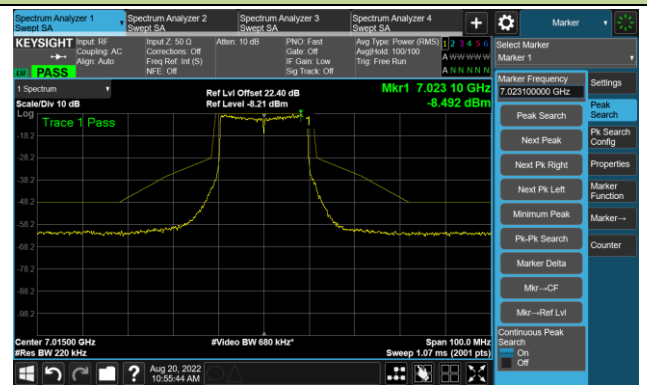

The Mask Data