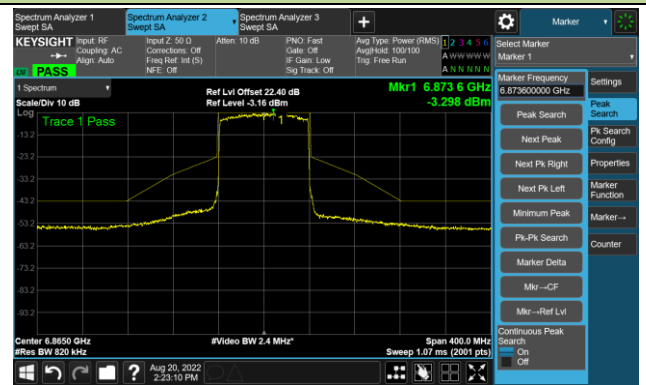

The Reference Level

The Mask Data

Channel 135 (6625MHz)

The Reference Level

The Mask Data

802.11ax-HE80 - Ant 1

Channel 151 (6705MHz)

The Reference Level

The Mask Data

Channel 183 (6865MHz)

The Reference Level

The Mask Data

Channel 199 (6945MHz)

The Reference Level

The Mask Data

802.11ax-HE80 - Ant 1

Channel 215 (7025MHz)

The Reference Level

The Mask Data