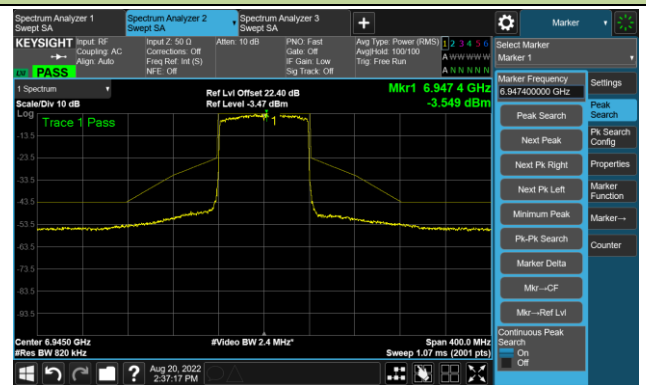

The Reference Level

The Mask Data

Channel 135 (6625MHz)

The Reference Level

The Mask Data

802.11ax-HE80 - Ant 1

Channel 151 (6705MHz)

The Reference Level

The Mask Data

Channel 183 (6865MHz)

The Reference Level

The Mask Data

Channel 199 (6945MHz)

The Reference Level

The Mask Data

802.11ax-HE80 - Ant 1

Channel 215 (7025MHz)

The Reference Level

The Mask Data