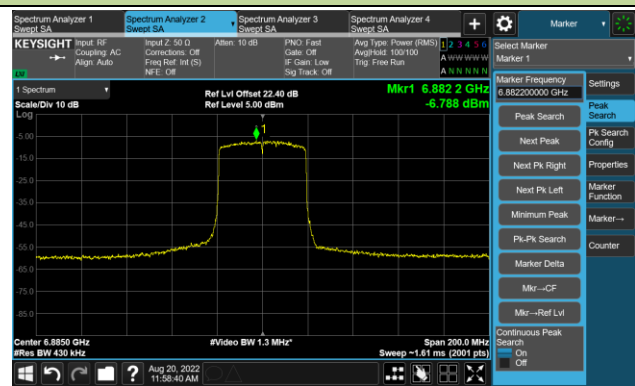

The Mask Data

802.11ax-HE40 - Ant 1

Channel 123 (6565MHz)

The Reference Level

The Mask Data

Channel 147 (6685MHz)

The Reference Level

The Mask Data

Channel 179 (6845MHz)

The Reference Level

The Mask Data

802.11ax-HE40 - Ant 1

Channel 187 (6885MHz)

The Reference Level

The Mask Data

Channel 195 (6925MHz)

The Reference Level

The Mask Data

Channel 211 (7005MHz)

The Reference Level

The Mask Data

802.11ax-HE40 - Ant 1

Channel 227 (7085MHz)

The Reference Level