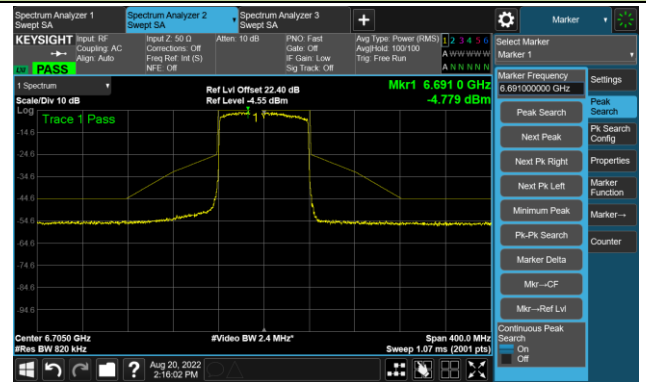

Channel 87 (6385MHz)

The Reference Level

The Mask Data

802.11ax-HE80 - Ant 1

Channel 103 (6465MHz)

The Reference Level

The Mask Data

Channel 119 (6545MHz)

The Reference Level

The Mask Data

Channel 135 (6625MHz)

The Reference Level

The Mask Data

802.11ax-HE80 - Ant 1

Channel 151 (6705MHz)

The Reference Level

The Mask Data

Channel 183 (6865MHz)

The Reference Level

The Mask Data

Channel 199 (6945MHz)

The Reference Level

The Mask Data

802.11ax-HE80 - Ant 1

Channel 215 (7025MHz)

The Reference Level

The Mask Data