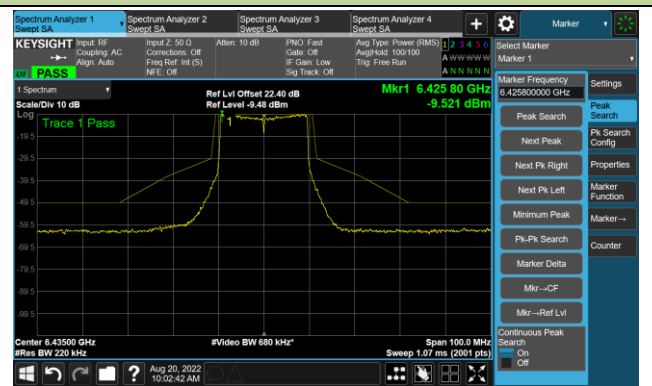

802.11ax-HE20 - Ant 1

Channel 97 (6435MHz)

The Reference Level

The Mask Data

Channel 105 (6475MHz)

The Reference Level

The Mask Data

Channel 113 (6515MHz)

The Reference Level

The Mask Data