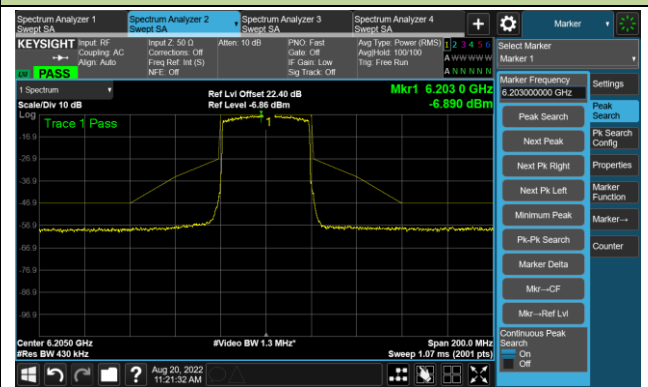

## The Mask Data

802.11ax-HE20 - Ant 1

Channel 229 (7095MHz)

The Reference Level

The Mask Data

802.11ax-HE40 - Ant 1

Channel 03 (5965MHz)

The Reference Level

The Mask Data

Channel 51 (6205MHz)

The Reference Level

The Mask Data

Channel 91 (6405MHz)

The Reference Level

The Mask Data

802.11ax-HE40 - Ant 1

Channel 99 (6445MHz)

The Reference Level

The Mask Data

Channel 107 (6485MHz)

The Reference Level

The Mask Data

Channel 115 (6525MHz)

The Reference Level