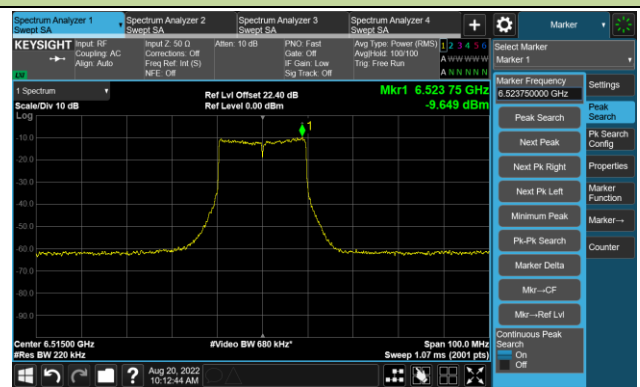

802.11ax-HE20 - Ant 1

Channel 97 (6435MHz)

The Reference Level

The Mask Data

Channel 105 (6475MHz)

The Reference Level

The Mask Data

Channel 113 (6515MHz)

The Reference Level

The Mask Data