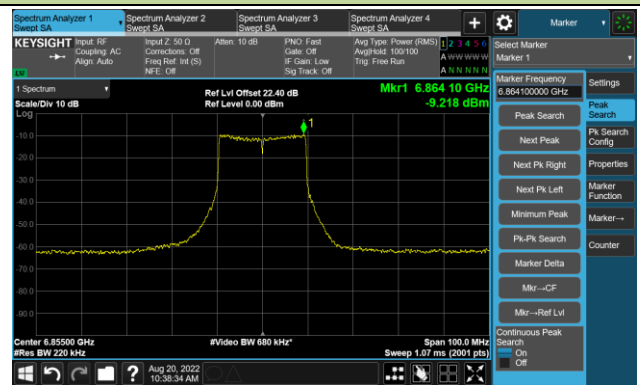

Channel 181 (6855MHz)

The Reference Level