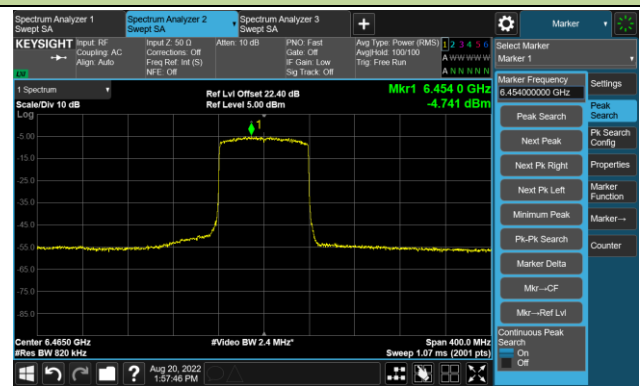

The Mask Data

802.11ax-HE80 - Ant 1

Channel 07 (5985MHz)

The Reference Level

The Mask Data

Channel 55 (6225MHz)

The Reference Level

The Mask Data

Channel 87 (6385MHz)

The Reference Level

The Mask Data

802.11ax-HE80 - Ant 1

Channel 103 (6465MHz)

The Reference Level

The Mask Data

Channel 119 (6545MHz)

The Reference Level

The Mask Data

Channel 135 (6625MHz)

The Reference Level

The Mask Data

802.11ax-HE80 - Ant 1

Channel 151 (6705MHz)

The Reference Level

The Mask Data

Channel 183 (6865MHz)

The Reference Level

The Mask Data

Channel 199 (6945MHz)

The Reference Level

The Mask Data

802.11ax-HE80 - Ant 1