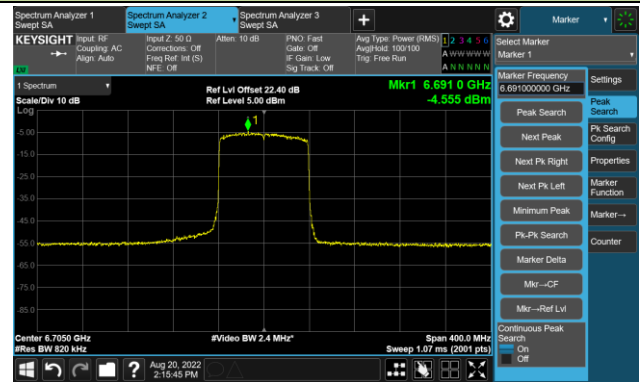

Channel 87 (6385MHz)

The Reference Level

The Mask Data

802.11ax-HE80 - Ant 1

Channel 103 (6465MHz)

The Reference Level

The Mask Data

Channel 119 (6545MHz)

The Reference Level

The Mask Data

Channel 135 (6625MHz)

The Reference Level

The Mask Data

802.11ax-HE80 - Ant 1

Channel 151 (6705MHz)

The Reference Level

The Mask Data

Channel 183 (6865MHz)

The Reference Level

The Mask Data

Channel 199 (6945MHz)

The Reference Level

The Mask Data

802.11ax-HE80 - Ant 1