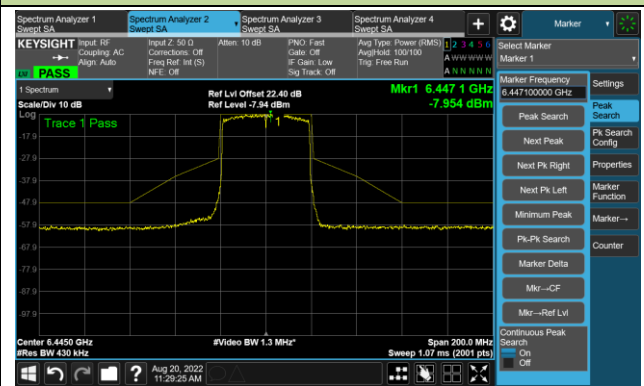

## The Mask Data

802.11ax-HE20 - Ant 1

Channel 229 (7095MHz)

The Reference Level

The Mask Data

802.11ax-HE40 - Ant 1

Channel 03 (5965MHz)

The Reference Level

The Mask Data

Channel 51 (6205MHz)

The Reference Level

The Mask Data

Channel 91 (6405MHz)

The Reference Level

The Mask Data

802.11ax-HE40 - Ant 1

Channel 99 (6445MHz)

The Reference Level

The Mask Data

Channel 107 (6485MHz)

The Reference Level

The Mask Data

Channel 115 (6525MHz)

The Reference Level