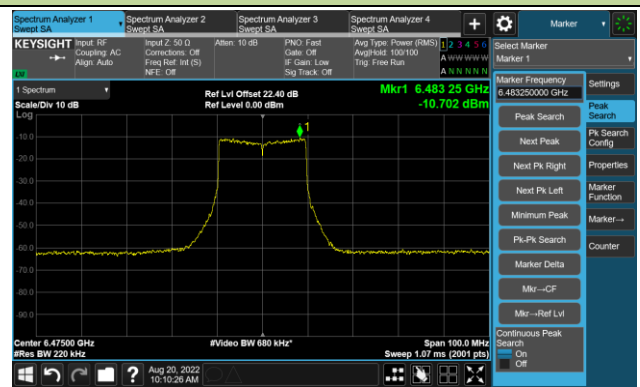

802.11ax-HE20 - Ant 1

Channel 97 (6435MHz)

The Reference Level

The Mask Data

Channel 105 (6475MHz)

The Reference Level

The Mask Data

Channel 113 (6515MHz)

The Reference Level

The Mask Data

## The Reference Level