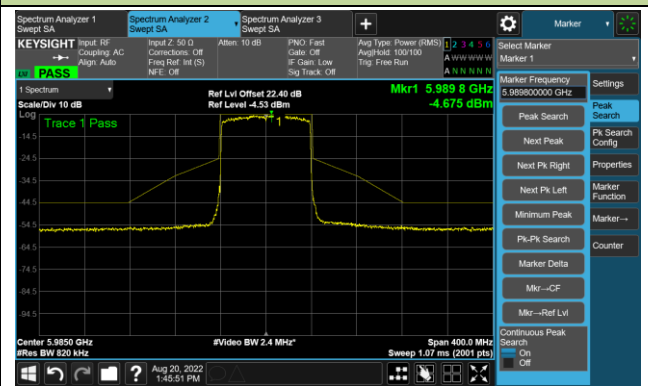

The Reference Level

The Mask Data

Channel 211 (7005MHz)

The Reference Level

The Mask Data

802.11ax-HE40 - Ant 1

Channel 227 (7085MHz)

The Reference Level

The Mask Data

802.11ax-HE80 - Ant 1

Channel 07 (5985MHz)

The Reference Level

The Mask Data

Channel 55 (6225MHz)

The Reference Level

The Mask Data

Channel 87 (6385MHz)

The Reference Level

The Mask Data

802.11ax-HE80 - Ant 1

Channel 103 (6465MHz)

The Reference Level

The Mask Data

Channel 119 (6545MHz)