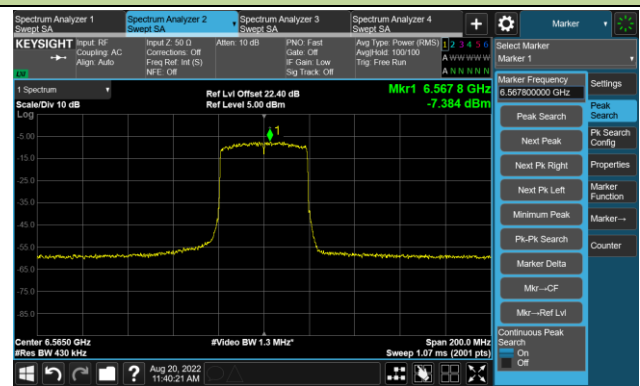

The Mask Data

Channel 51 (6205MHz)

The Reference Level

The Mask Data

Channel 91 (6405MHz)

The Reference Level

The Mask Data

802.11ax-HE40 - Ant 1

Channel 99 (6445MHz)

The Reference Level

The Mask Data

Channel 107 (6485MHz)

The Reference Level

The Mask Data

Channel 115 (6525MHz)

The Reference Level

The Mask Data

802.11ax-HE40 - Ant 1

Channel 123 (6565MHz)

The Reference Level

The Mask Data

Channel 147 (6685MHz)

The Reference Level

The Mask Data