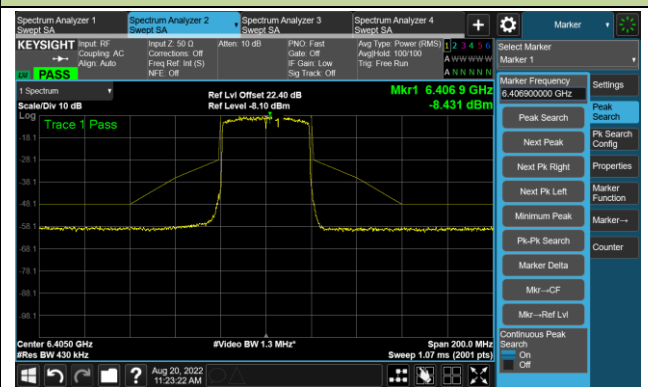

## The Mask Data

802.11ax-HE20 - Ant 1

Channel 229 (7095MHz)

The Reference Level

The Mask Data

802.11ax-HE40 - Ant 1

Channel 03 (5965MHz)

The Reference Level

The Mask Data

Channel 51 (6205MHz)

The Reference Level

The Mask Data

Channel 91 (6405MHz)

The Reference Level

The Mask Data

802.11ax-HE40 - Ant 1

Channel 99 (6445MHz)

The Reference Level

The Mask Data

Channel 107 (6485MHz)

The Reference Level

The Mask Data

Channel 115 (6525MHz)

The Reference Level