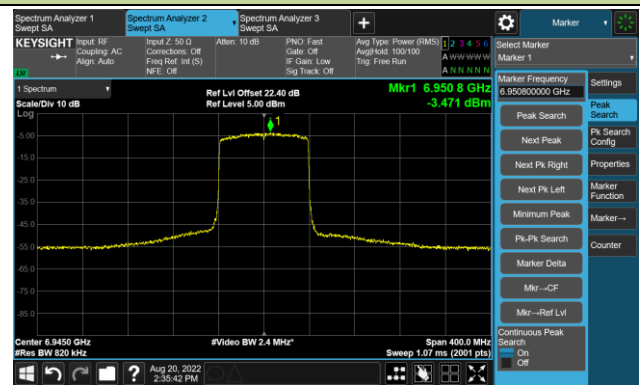

The Reference Level

The Mask Data

Channel 135 (6625MHz)

The Reference Level

The Mask Data

802.11ax-HE80 - Ant 1

Channel 151 (6705MHz)

The Reference Level

The Mask Data

Channel 183 (6865MHz)

The Reference Level

The Mask Data

Channel 199 (6945MHz)

The Reference Level

The Mask Data

802.11ax-HE80 - Ant 1

Channel 215 (7025MHz)

The Reference Level

The Mask Data