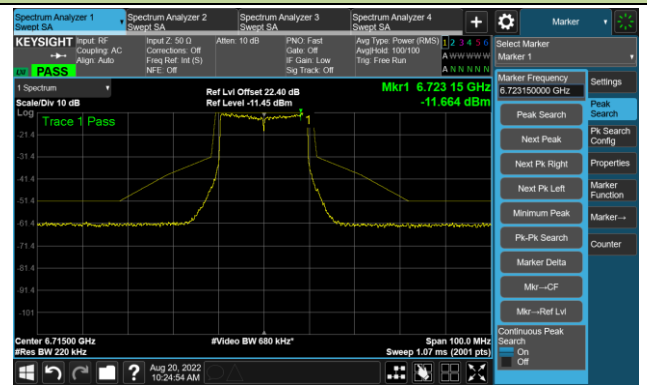

The Mask Data