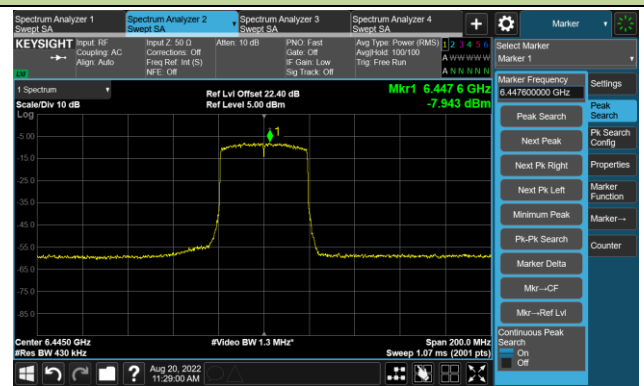

## The Mask Data

802.11ax-HE20 - Ant 1

Channel 229 (7095MHz)

The Reference Level

The Mask Data

802.11ax-HE40 - Ant 1

Channel 03 (5965MHz)

The Reference Level

The Mask Data

Channel 51 (6205MHz)

The Reference Level

The Mask Data

Channel 91 (6405MHz)

The Reference Level

The Mask Data

802.11ax-HE40 - Ant 1

Channel 99 (6445MHz)

The Reference Level

The Mask Data

Channel 107 (6485MHz)

The Reference Level

The Mask Data

Channel 115 (6525MHz)

The Reference Level