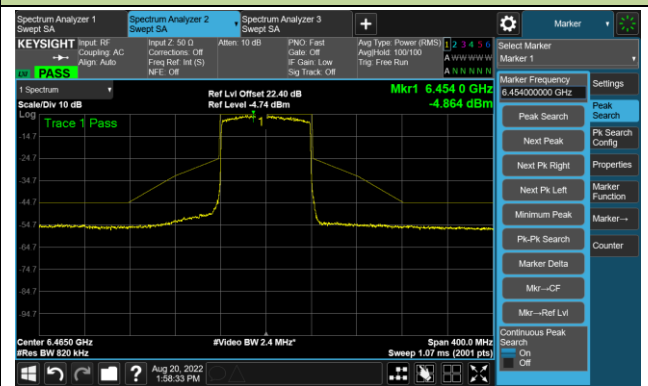

The Mask Data

802.11ax-HE80 - Ant 1

Channel 07 (5985MHz)

The Reference Level

The Mask Data

Channel 55 (6225MHz)

The Reference Level

The Mask Data

Channel 87 (6385MHz)

The Reference Level

The Mask Data

802.11ax-HE80 - Ant 1

Channel 103 (6465MHz)

The Reference Level

The Mask Data

Channel 119 (6545MHz)

The Reference Level

The Mask Data

Channel 135 (6625MHz)

The Reference Level

The Mask Data

802.11ax-HE80 - Ant 1

Channel 151 (6705MHz)

The Reference Level

The Mask Data

Channel 183 (6865MHz)

The Reference Level

The Mask Data

Channel 199 (6945MHz)

The Reference Level

The Mask Data

802.11ax-HE80 - Ant 1