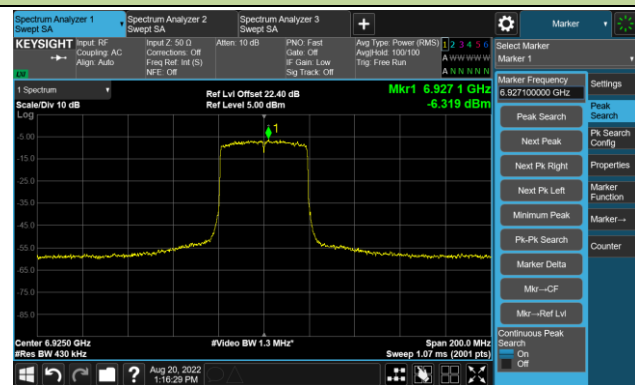

The Mask Data

802.11ax-HE40 - Ant 1

Channel 123 (6565MHz)

The Reference Level

The Mask Data

Channel 147 (6685MHz)

The Reference Level

The Mask Data

Channel 179 (6845MHz)

The Reference Level

The Mask Data

802.11ax-HE40 - Ant 1

Channel 187 (6885MHz)

The Reference Level

The Mask Data

Channel 195 (6925MHz)

The Reference Level

The Mask Data

Channel 211 (7005MHz)

The Reference Level

The Mask Data

802.11ax-HE40 - Ant 1

Channel 227 (7085MHz)

The Reference Level