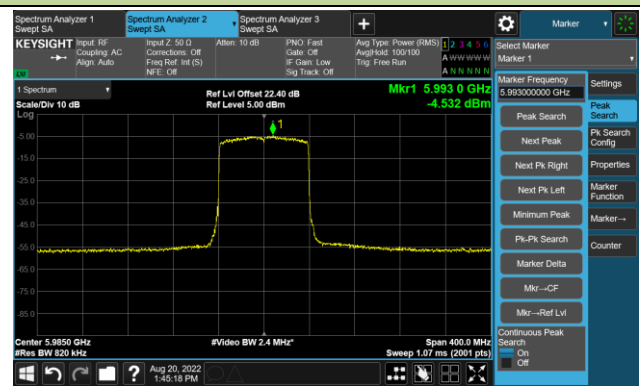

Channel 179 (6845MHz)

The Reference Level

The Mask Data

802.11ax-HE40 - Ant 1

Channel 187 (6885MHz)

The Reference Level

The Mask Data

Channel 195 (6925MHz)

The Reference Level

The Mask Data

Channel 211 (7005MHz)

The Reference Level

The Mask Data

802.11ax-HE40 - Ant 1

Channel 227 (7085MHz)

The Reference Level

The Mask Data

802.11ax-HE80 - Ant 1

Channel 07 (5985MHz)

The Reference Level

The Mask Data

Channel 55 (6225MHz)

The Reference Level

The Mask Data