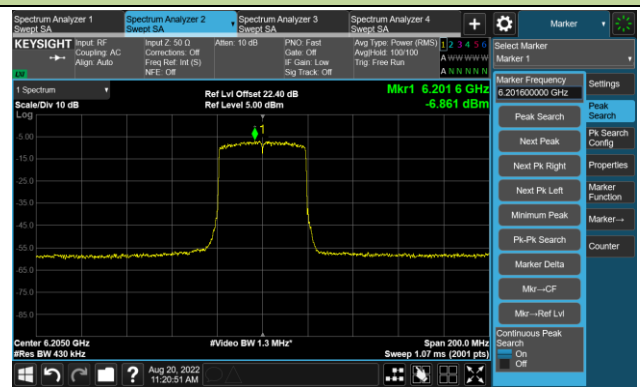

## The Reference Level

## The Mask Data

802.11ax-HE20 - Ant 1

Channel 229 (7095MHz)

The Reference Level

The Mask Data

802.11ax-HE40 - Ant 1

Channel 03 (5965MHz)

The Reference Level

The Mask Data

Channel 51 (6205MHz)

The Reference Level

The Mask Data

Channel 91 (6405MHz)

The Reference Level

The Mask Data

802.11ax-HE40 - Ant 1