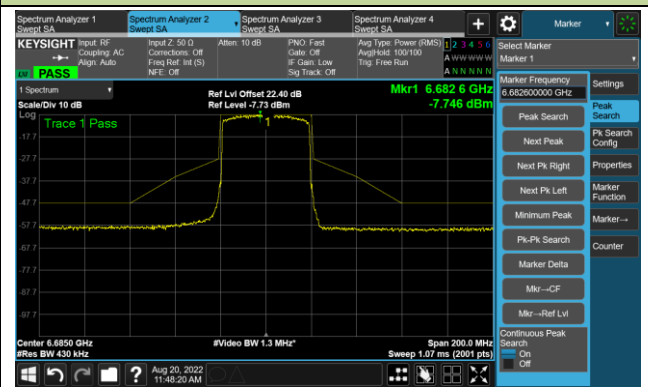

Channel 99 (6445MHz)

The Reference Level

The Mask Data

Channel 107 (6485MHz)

The Reference Level

The Mask Data

Channel 115 (6525MHz)

The Reference Level

The Mask Data

802.11ax-HE40 - Ant 1

Channel 123 (6565MHz)

The Reference Level

The Mask Data

Channel 147 (6685MHz)

The Reference Level

The Mask Data

Channel 179 (6845MHz)

The Reference Level

The Mask Data

802.11ax-HE40 - Ant 1

Channel 187 (6885MHz)

The Reference Level

The Mask Data

Channel 195 (6925MHz)

The Reference Level

The Mask Data

Channel 211 (7005MHz)

The Reference Level

The Mask Data

802.11ax-HE40 - Ant 1

Channel 227 (7085MHz)

The Reference Level