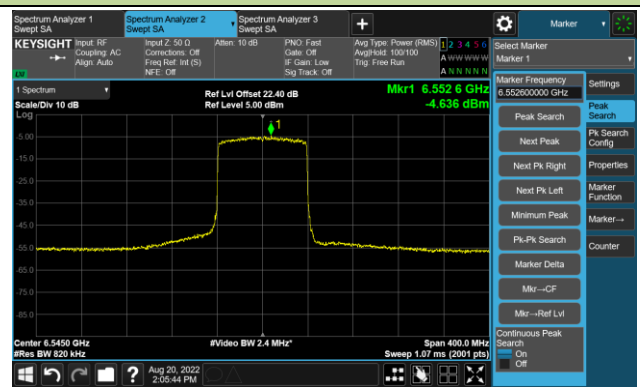

The Mask Data

802.11ax-HE80 - Ant 1

Channel 07 (5985MHz)

The Reference Level

The Mask Data

Channel 55 (6225MHz)

The Reference Level

The Mask Data

Channel 87 (6385MHz)

The Reference Level

The Mask Data

802.11ax-HE80 - Ant 1

Channel 103 (6465MHz)

The Reference Level

The Mask Data

Channel 119 (6545MHz)

The Reference Level

The Mask Data

Channel 135 (6625MHz)

The Reference Level

The Mask Data

802.11ax-HE80 - Ant 1

Channel 151 (6705MHz)

The Reference Level