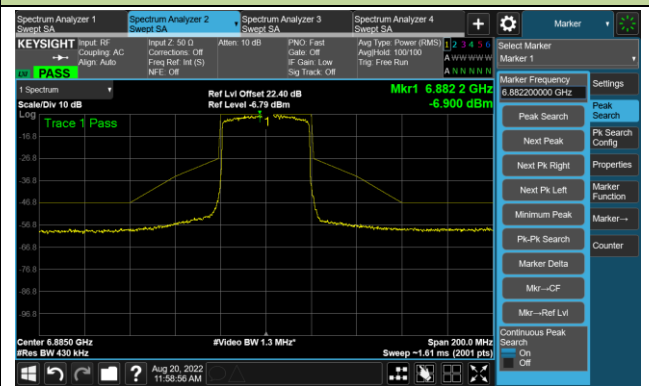

The Mask Data

802.11ax-HE40 - Ant 1

Channel 123 (6565MHz)

The Reference Level

The Mask Data

Channel 147 (6685MHz)

The Reference Level

The Mask Data

Channel 179 (6845MHz)

The Reference Level

The Mask Data

802.11ax-HE40 - Ant 1

Channel 187 (6885MHz)

The Reference Level

The Mask Data

Channel 195 (6925MHz)

The Reference Level

The Mask Data

Channel 211 (7005MHz)

The Reference Level

The Mask Data

802.11ax-HE40 - Ant 1

Channel 227 (7085MHz)

The Reference Level

The Mask Data

802.11ax-HE80 - Ant 1

Channel 07 (5985MHz)

The Reference Level

The Mask Data

Channel 55 (6225MHz)

The Reference Level

The Mask Data