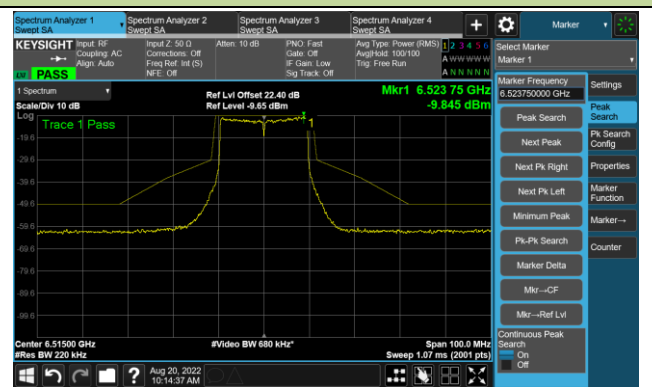

802.11ax-HE20 - Ant 1

Channel 97 (6435MHz)

The Reference Level

The Mask Data

Channel 105 (6475MHz)

The Reference Level

The Mask Data

Channel 113 (6515MHz)

The Reference Level

The Mask Data