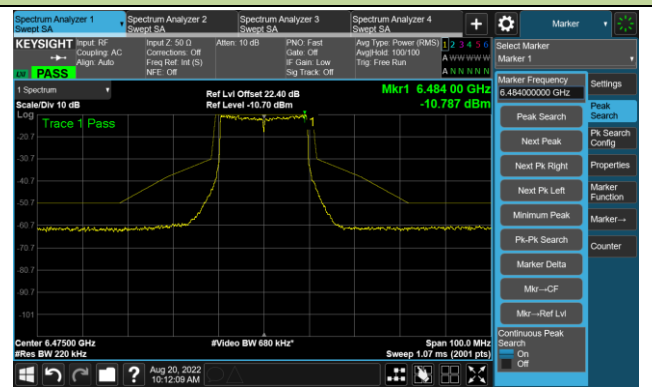

802.11ax-HE20 - Ant 1

Channel 97 (6435MHz)

The Reference Level

The Mask Data

Channel 105 (6475MHz)

The Reference Level

The Mask Data

Channel 113 (6515MHz)

The Reference Level

The Mask Data