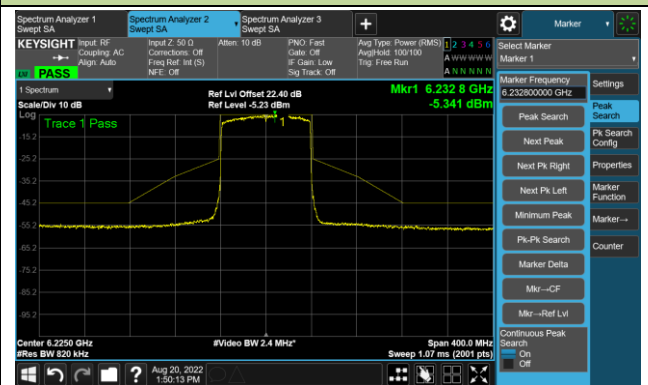

The Reference Level

The Mask Data

Channel 211 (7005MHz)

The Reference Level

The Mask Data

802.11ax-HE40 - Ant 1

Channel 227 (7085MHz)

The Reference Level

The Mask Data

802.11ax-HE80 - Ant 1

Channel 07 (5985MHz)

The Reference Level

The Mask Data

Channel 55 (6225MHz)

The Reference Level

The Mask Data

Channel 87 (6385MHz)

The Reference Level

The Mask Data

802.11ax-HE80 - Ant 1

Channel 103 (6465MHz)

The Reference Level

The Mask Data

Channel 119 (6545MHz)