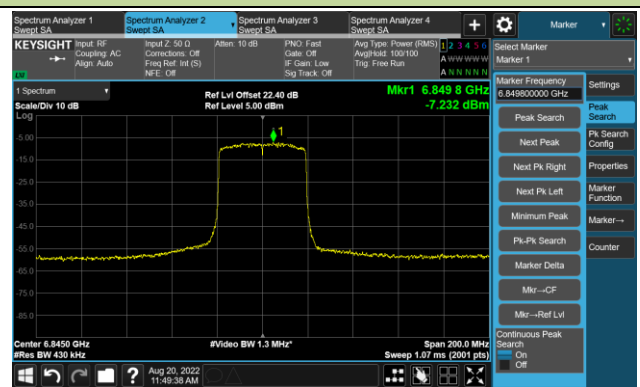

Channel 99 (6445MHz)

The Reference Level

The Mask Data

Channel 107 (6485MHz)

The Reference Level

The Mask Data

Channel 115 (6525MHz)

The Reference Level

The Mask Data

802.11ax-HE40 - Ant 1

Channel 123 (6565MHz)

The Reference Level

The Mask Data

Channel 147 (6685MHz)

The Reference Level

The Mask Data

Channel 179 (6845MHz)

The Reference Level

The Mask Data

802.11ax-HE40 - Ant 1

Channel 187 (6885MHz)

The Reference Level

The Mask Data

Channel 195 (6925MHz)