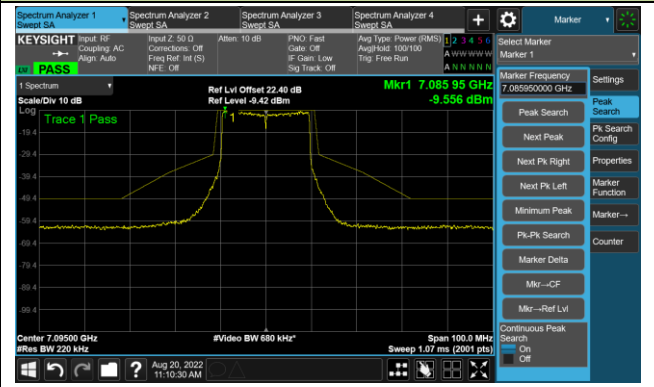

## The Reference Level

## The Mask Data

802.11ax-HE20 - Ant 1

Channel 229 (7095MHz)

The Reference Level

The Mask Data

802.11ax-HE40 - Ant 1

Channel 03 (5965MHz)

The Reference Level

The Mask Data

Channel 51 (6205MHz)

The Reference Level

The Mask Data

Channel 91 (6405MHz)

The Reference Level

The Mask Data

802.11ax-HE40 - Ant 1