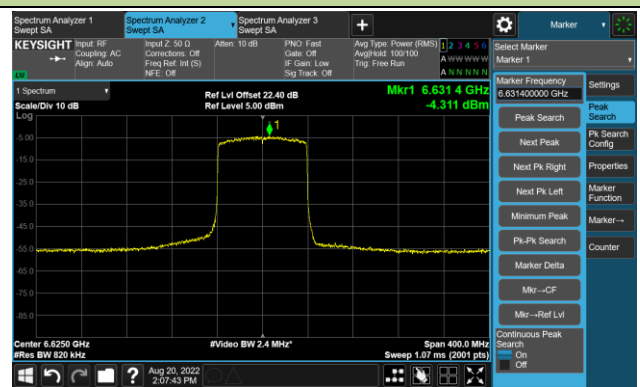

Channel 87 (6385MHz)

The Reference Level

The Mask Data

802.11ax-HE80 - Ant 1

Channel 103 (6465MHz)

The Reference Level

The Mask Data

Channel 119 (6545MHz)

The Reference Level

The Mask Data

Channel 135 (6625MHz)

The Reference Level

The Mask Data

802.11ax-HE80 - Ant 1

Channel 151 (6705MHz)

The Reference Level

The Mask Data

Channel 183 (6865MHz)

The Reference Level

The Mask Data

Channel 199 (6945MHz)

The Reference Level

The Mask Data

802.11ax-HE80 - Ant 1