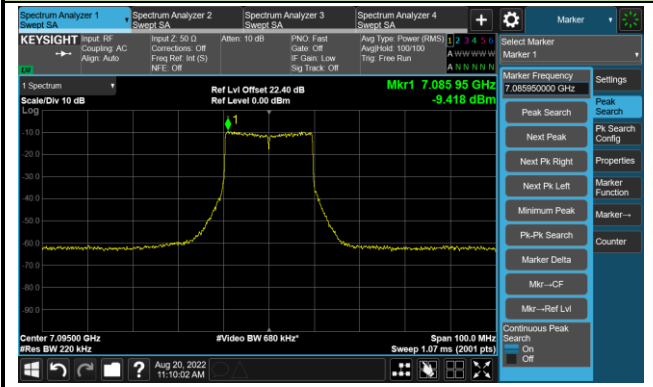

## Channel 213 (7015MHz)

## The Reference Level

## The Mask Data

802.11ax-HE20 - Ant 1

Channel 229 (7095MHz)

The Reference Level

The Mask Data

802.11ax-HE40 - Ant 1

Channel 03 (5965MHz)

The Reference Level