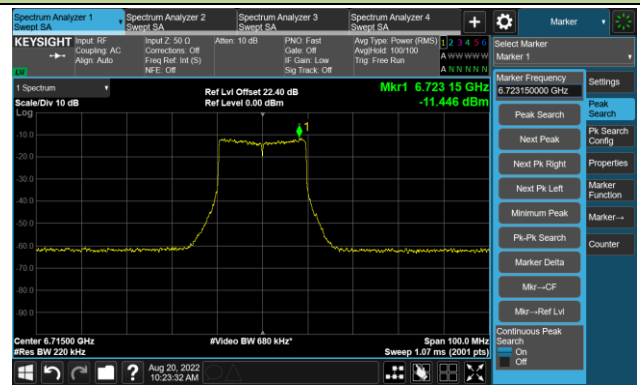

## Channel 117 (6535MHz)

## The Reference Level

## The Mask Data