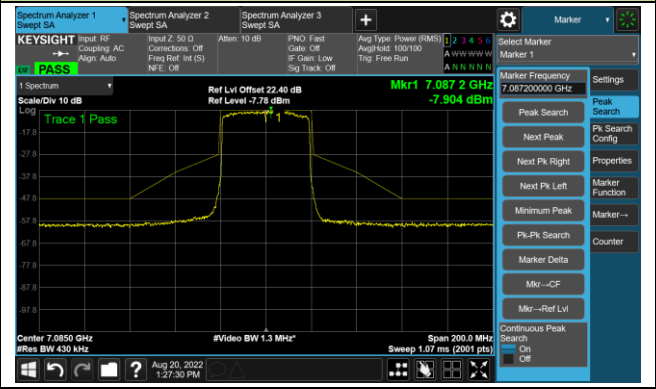

Channel 179 (6845MHz)

The Reference Level

The Mask Data

802.11ax-HE40 - Ant 1

Channel 187 (6885MHz)

The Reference Level

The Mask Data

Channel 195 (6925MHz)

The Reference Level

The Mask Data

Channel 211 (7005MHz)

The Reference Level

The Mask Data

802.11ax-HE40 - Ant 1

Channel 227 (7085MHz)

The Reference Level

The Mask Data

802.11ax-HE80 - Ant 1

Channel 07 (5985MHz)

The Reference Level

The Mask Data

Channel 55 (6225MHz)

The Reference Level

The Mask Data