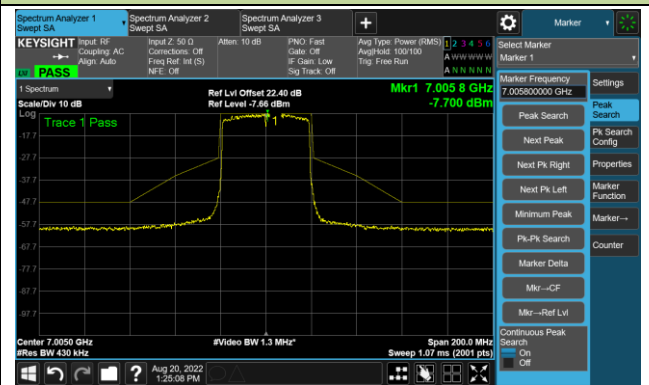

Channel 179 (6845MHz)

The Reference Level

The Mask Data

802.11ax-HE40 - Ant 1

Channel 187 (6885MHz)

The Reference Level

The Mask Data

Channel 195 (6925MHz)

The Reference Level

The Mask Data

Channel 211 (7005MHz)

The Reference Level

The Mask Data

802.11ax-HE40 - Ant 1

Channel 227 (7085MHz)

The Reference Level

The Mask Data

802.11ax-HE80 - Ant 1

Channel 07 (5985MHz)

The Reference Level

The Mask Data

Channel 55 (6225MHz)

The Reference Level

The Mask Data

Channel 87 (6385MHz)

The Reference Level

The Mask Data

802.11ax-HE80 - Ant 1

Channel 103 (6465MHz)

The Reference Level

The Mask Data

Channel 119 (6545MHz)