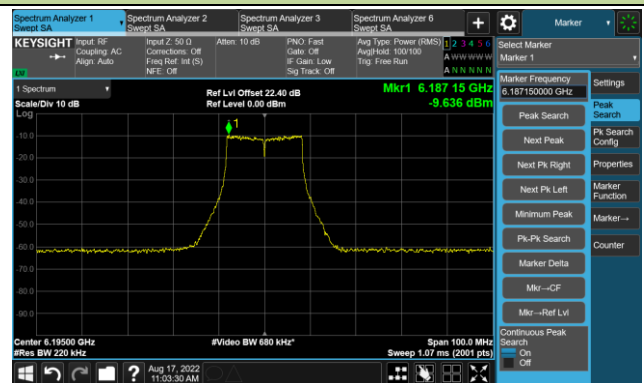

Channel 143 (6665MHz)

The Reference Level

The Mask Data

Channel 175 (6825MHz)

The Reference Level

The Mask Data

802.11ax-HE160 - Ant 0

Channel 207 (6985MHz)

The Reference Level

The Mask Data

802.11a - Ant 1

Channel 01 (5955MHz)

The Reference Level

The Mask Data

Channel 49 (6195MHz)

The Reference Level

The Mask Data

Channel 93 (6415MHz)

The Reference Level

The Mask Data

802.11a - Ant 1

Channel 97 (6435MHz)

The Reference Level

The Mask Data