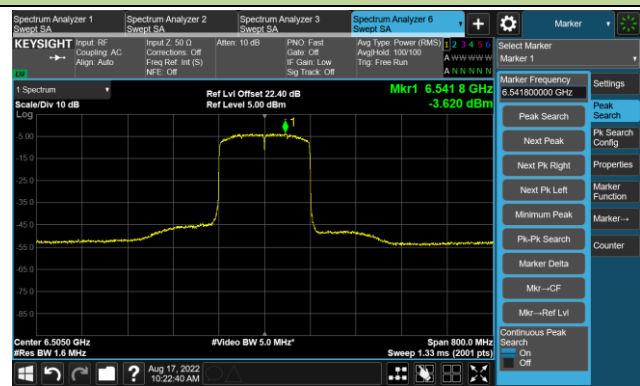

The Reference Level

The Mask Data

802.11ax-HE160 - Ant 0

Channel 15 (6025MHz)

The Reference Level

The Mask Data

Channel 47 (6185MHz)

The Reference Level

The Mask Data

Channel 79 (6345MHz)

The Reference Level

The Mask Data

802.11ax-HE160 - Ant 0

Channel 111 (6505MHz)

The Reference Level

The Mask Data

Channel 143 (6665MHz)

The Reference Level

The Mask Data

Channel 175 (6825MHz)

The Reference Level

The Mask Data

802.11ax-HE160 - Ant 0

Channel 207 (6985MHz)

The Reference Level

The Mask Data

802.11a - Ant 1

Channel 01 (5955MHz)

The Reference Level

The Mask Data

Channel 49 (6195MHz)

The Reference Level