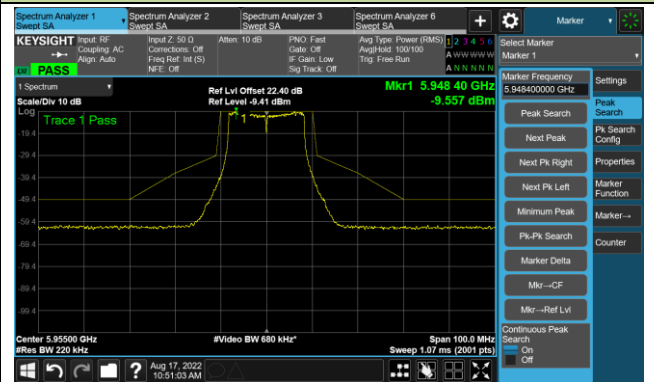

Channel 143 (6665MHz)

The Reference Level

The Mask Data

Channel 175 (6825MHz)

The Reference Level

The Mask Data

802.11ax-HE160 - Ant 0

Channel 207 (6985MHz)

The Reference Level

The Mask Data

802.11a - Ant 1

Channel 01 (5955MHz)

The Reference Level

The Mask Data

Channel 49 (6195MHz)

The Reference Level

The Mask Data

Channel 93 (6415MHz)

The Reference Level

The Mask Data

802.11a - Ant 1

Channel 97 (6435MHz)

The Reference Level

The Mask Data