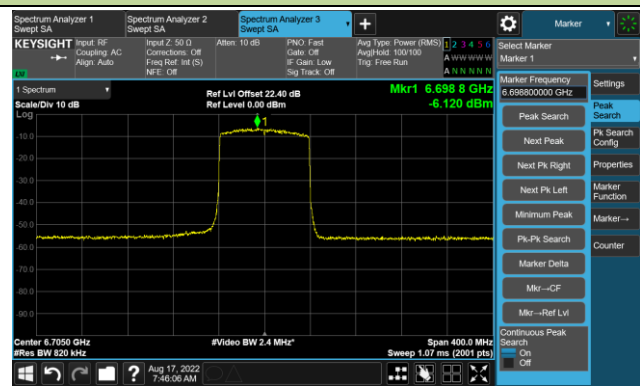

The Mask Data

Channel 135 (6625MHz)

The Reference Level

The Mask Data

802.11ax-HE80 - Ant 0

Channel 151 (6705MHz)

The Reference Level

The Mask Data

Channel 183 (6865MHz)

The Reference Level

The Mask Data

Channel 199 (6945MHz)

The Reference Level

The Mask Data

802.11ax-HE80 - Ant 0

Channel 215 (7025MHz)