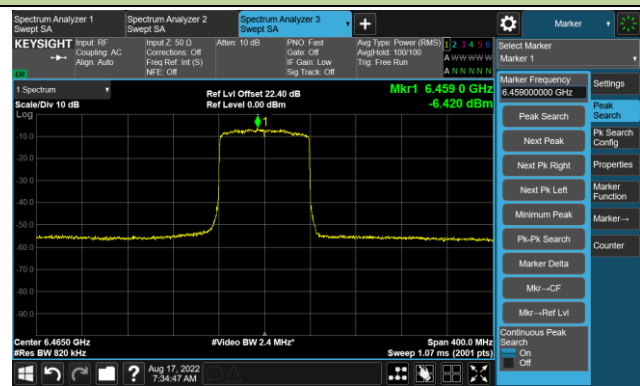

The Reference Level

The Mask Data

802.11ax-HE80 - Ant 0

Channel 103 (6465MHz)

The Reference Level

The Mask Data

Channel 119 (6545MHz)

The Reference Level

The Mask Data

Channel 135 (6625MHz)

The Reference Level

The Mask Data

802.11ax-HE80 - Ant 0

Channel 151 (6705MHz)

The Reference Level

The Mask Data

Channel 183 (6865MHz)

The Reference Level

The Mask Data

Channel 199 (6945MHz)

The Reference Level

The Mask Data

802.11ax-HE80 - Ant 0

Channel 215 (7025MHz)