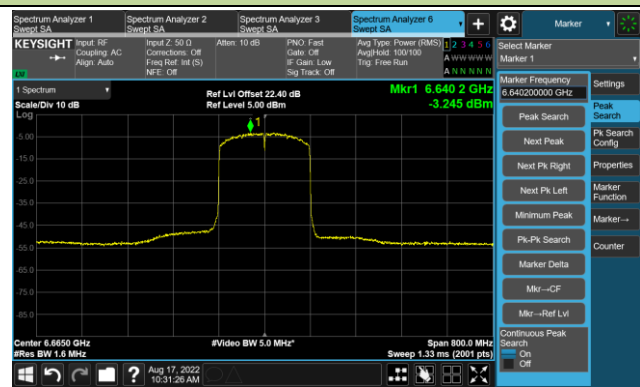

The Reference Level

The Mask Data

802.11ax-HE160 - Ant 0

Channel 15 (6025MHz)

The Reference Level

The Mask Data

Channel 47 (6185MHz)

The Reference Level

The Mask Data

Channel 79 (6345MHz)

The Reference Level

The Mask Data

802.11ax-HE160 - Ant 0

Channel 111 (6505MHz)

The Reference Level

The Mask Data

Channel 143 (6665MHz)

The Reference Level

The Mask Data

Channel 175 (6825MHz)

The Reference Level

The Mask Data

802.11ax-HE160 - Ant 0

Channel 207 (6985MHz)

The Reference Level

The Mask Data

802.11a - Ant 1

Channel 01 (5955MHz)

The Reference Level

The Mask Data

Channel 49 (6195MHz)

The Reference Level