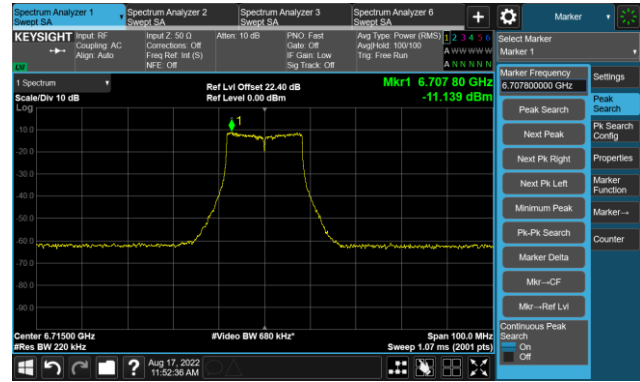

Channel 105 (6475MHz)

The Reference Level

The Mask Data

Channel 113 (6515MHz)

The Reference Level

The Mask Data

802.11a - Ant 1

Channel 117 (6535MHz)

The Reference Level

The Mask Data

Channel 157 (6715MHz)

The Reference Level

The Mask Data

Channel 181 (6855MHz)

The Reference Level

The Mask Data

802.11a - Ant 1

Channel 185 (6875MHz)

The Reference Level

The Mask Data

Channel 189 (6895MHz)

The Reference Level

The Mask Data

Channel 213 (7015MHz)