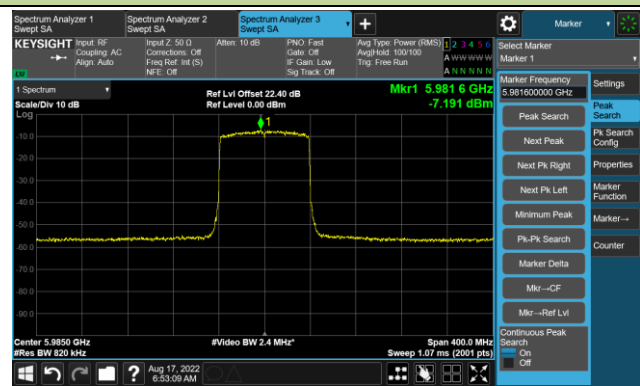

802.11ax-HE80 - Ant 0

Channel 07 (5985MHz)

The Reference Level

The Mask Data

Channel 55 (6225MHz)

The Reference Level

The Mask Data

Channel 87 (6385MHz)

The Reference Level

The Mask Data

802.11ax-HE80 - Ant 0

Channel 103 (6465MHz)

The Reference Level

The Mask Data

Channel 119 (6545MHz)

The Reference Level