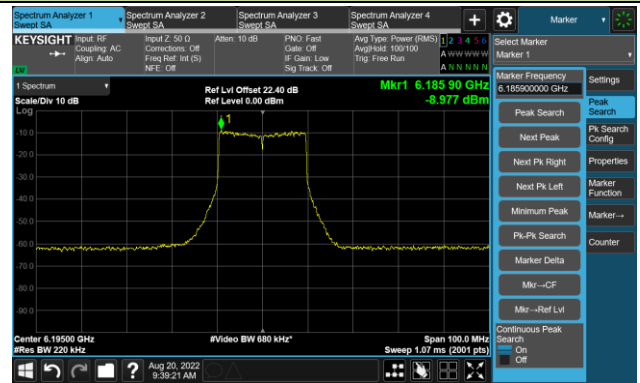

The Reference Level

The Mask Data

802.11a - Ant 1

Channel 229 (7095MHz)

The Reference Level

The Mask Data

802.11ax-HE20 - Ant 1

Channel 01 (5955MHz)

The Reference Level

The Mask Data

Channel 49 (6195MHz)

The Reference Level

The Mask Data

Channel 93 (6415MHz)

The Reference Level

The Mask Data