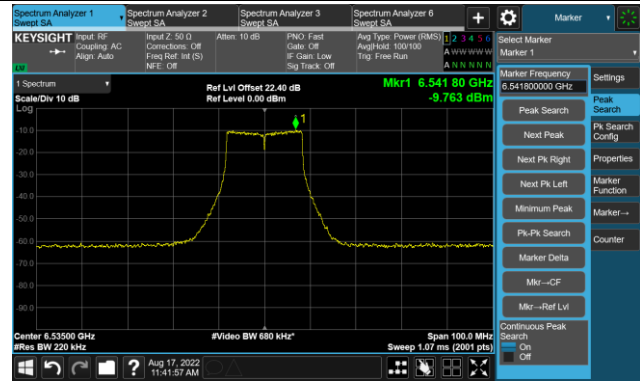

The Mask Data

Channel 93 (6415MHz)

The Reference Level

The Mask Data

802.11a - Ant 1

Channel 97 (6435MHz)

The Reference Level

The Mask Data

Channel 105 (6475MHz)

The Reference Level

The Mask Data

Channel 113 (6515MHz)

The Reference Level

The Mask Data

802.11a - Ant 1

Channel 117 (6535MHz)

The Reference Level

The Mask Data

Channel 157 (6715MHz)

The Reference Level

The Mask Data

Channel 181 (6855MHz)

The Reference Level

The Mask Data