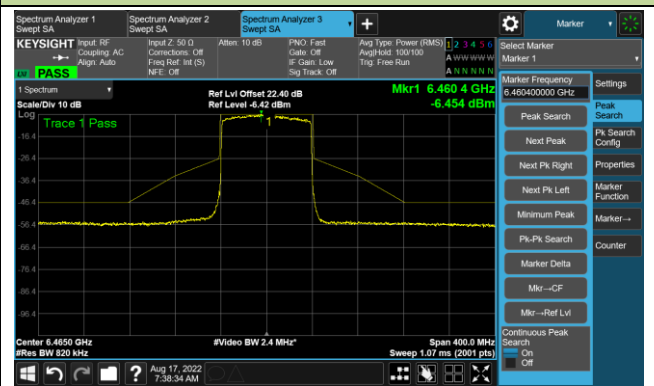

The Reference Level

The Mask Data

802.11ax-HE80 - Ant 0

Channel 103 (6465MHz)

The Reference Level

The Mask Data

Channel 119 (6545MHz)

The Reference Level

The Mask Data

Channel 135 (6625MHz)

The Reference Level

The Mask Data

802.11ax-HE80 - Ant 0

Channel 151 (6705MHz)

The Reference Level

The Mask Data

Channel 183 (6865MHz)

The Reference Level

The Mask Data

Channel 199 (6945MHz)

The Reference Level

The Mask Data

802.11ax-HE80 - Ant 0

Channel 215 (7025MHz)