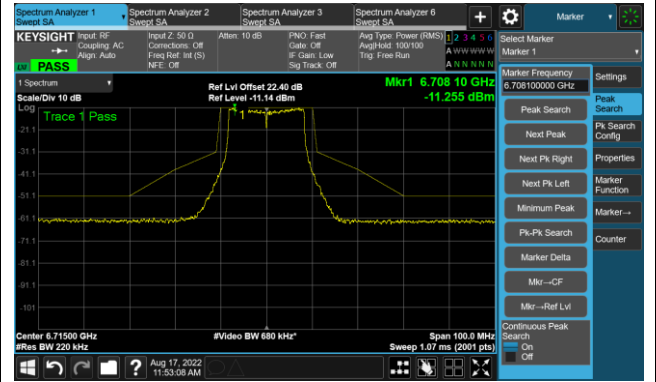

Channel 105 (6475MHz)

The Reference Level

The Mask Data

Channel 113 (6515MHz)

The Reference Level

The Mask Data

802.11a - Ant 1

Channel 117 (6535MHz)

The Reference Level

The Mask Data

Channel 157 (6715MHz)

The Reference Level

The Mask Data

Channel 181 (6855MHz)

The Reference Level

The Mask Data

802.11a - Ant 1

Channel 185 (6875MHz)

The Reference Level

The Mask Data

Channel 189 (6895MHz)

The Reference Level

The Mask Data

Channel 213 (7015MHz)