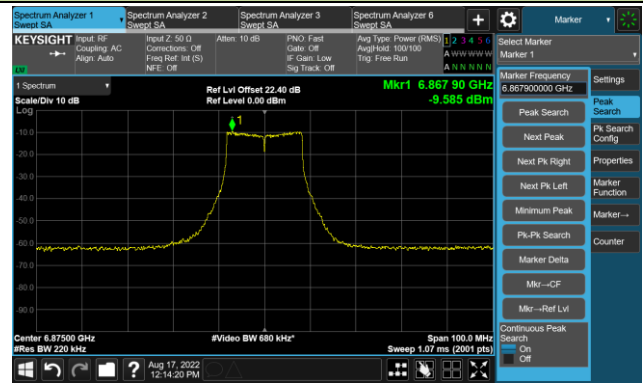

Channel 105 (6475MHz)

The Reference Level

The Mask Data

Channel 113 (6515MHz)

The Reference Level

The Mask Data

802.11a - Ant 1

Channel 117 (6535MHz)

The Reference Level

The Mask Data

Channel 157 (6715MHz)

The Reference Level

The Mask Data

Channel 181 (6855MHz)

The Reference Level

The Mask Data

802.11a - Ant 1

Channel 185 (6875MHz)

The Reference Level

The Mask Data

Channel 189 (6895MHz)

The Reference Level

The Mask Data

Channel 213 (7015MHz)