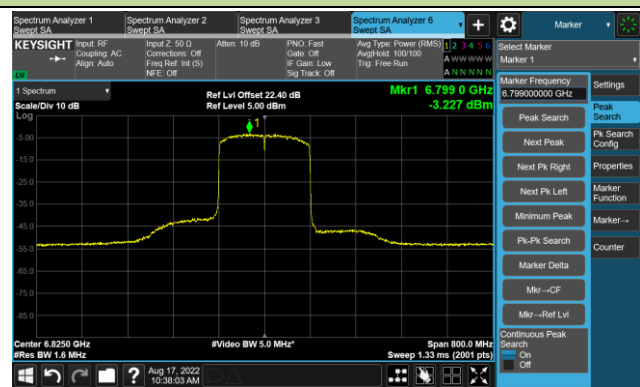

The Mask Data

Channel 79 (6345MHz)

The Reference Level

The Mask Data

802.11ax-HE160 - Ant 0

Channel 111 (6505MHz)

The Reference Level

The Mask Data

Channel 143 (6665MHz)

The Reference Level

The Mask Data

Channel 175 (6825MHz)

The Reference Level

The Mask Data

802.11ax-HE160 - Ant 0

Channel 207 (6985MHz)

The Reference Level

The Mask Data

802.11a - Ant 1

Channel 01 (5955MHz)

The Reference Level

The Mask Data

Channel 49 (6195MHz)

The Reference Level

The Mask Data

Channel 93 (6415MHz)

The Reference Level

The Mask Data

802.11a - Ant 1

Channel 97 (6435MHz)

The Reference Level

The Mask Data