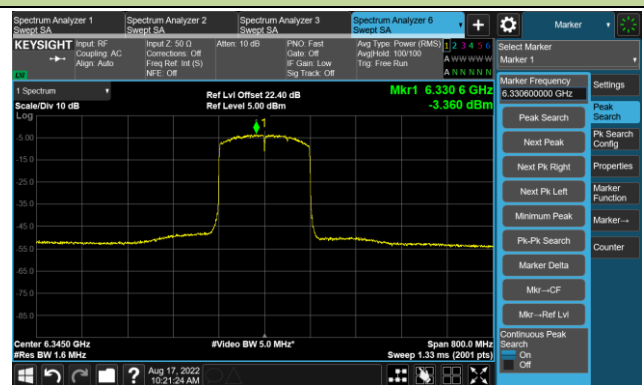

Channel 183 (6865MHz)

The Reference Level

The Mask Data

Channel 199 (6945MHz)

The Reference Level

The Mask Data

802.11ax-HE80 - Ant 0

Channel 215 (7025MHz)

The Reference Level

The Mask Data

802.11ax-HE160 - Ant 0

Channel 15 (6025MHz)

The Reference Level

The Mask Data

Channel 47 (6185MHz)

The Reference Level

The Mask Data

Channel 79 (6345MHz)

The Reference Level

The Mask Data

802.11ax-HE160 - Ant 0

Channel 111 (6505MHz)

The Reference Level

The Mask Data