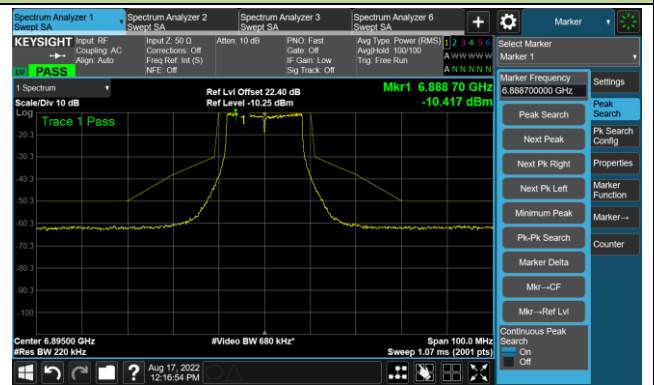

The Reference Level

The Mask Data

Channel 157 (6715MHz)

The Reference Level

The Mask Data

Channel 181 (6855MHz)

The Reference Level

The Mask Data

802.11a - Ant 1

Channel 185 (6875MHz)

The Reference Level

The Mask Data

Channel 189 (6895MHz)

The Reference Level

The Mask Data

Channel 213 (7015MHz)

The Reference Level

The Mask Data

802.11a - Ant 1

Channel 229 (7095MHz)

The Reference Level

The Mask Data

802.11ax-HE20 - Ant 1

Channel 01 (5955MHz)

The Reference Level

The Mask Data

Channel 49 (6195MHz)

The Reference Level

The Mask Data

Channel 93 (6415MHz)

The Reference Level

The Mask Data