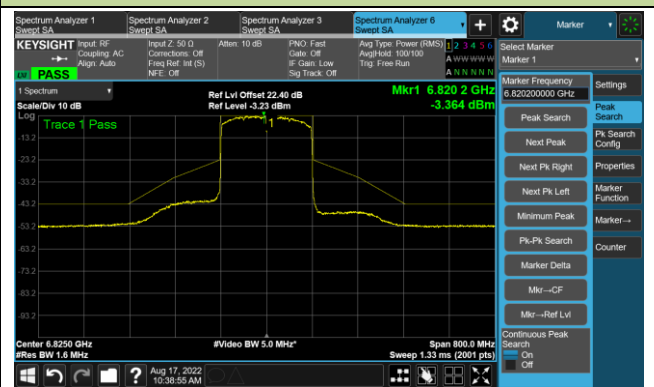

The Mask Data

Channel 79 (6345MHz)

The Reference Level

The Mask Data

802.11ax-HE160 - Ant 0

Channel 111 (6505MHz)

The Reference Level

The Mask Data

Channel 143 (6665MHz)

The Reference Level

The Mask Data

Channel 175 (6825MHz)

The Reference Level

The Mask Data

802.11ax-HE160 - Ant 0

Channel 207 (6985MHz)

The Reference Level

The Mask Data

802.11a - Ant 1

Channel 01 (5955MHz)

The Reference Level

The Mask Data

Channel 49 (6195MHz)

The Reference Level

The Mask Data

Channel 93 (6415MHz)

The Reference Level

The Mask Data

802.11a - Ant 1

Channel 97 (6435MHz)

The Reference Level

The Mask Data