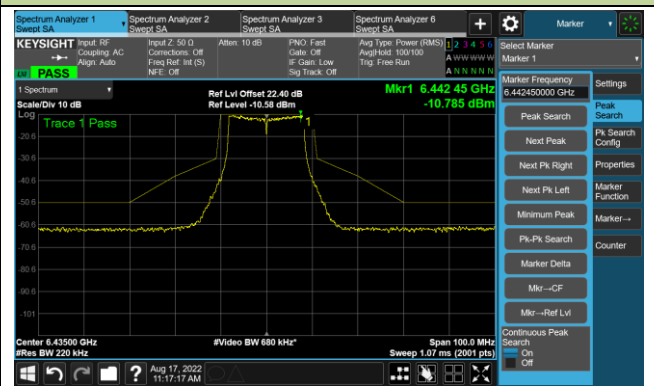

The Reference Level

The Mask Data

802.11a - Ant 1

Channel 01 (5955MHz)

The Reference Level

The Mask Data

Channel 49 (6195MHz)

The Reference Level

The Mask Data

Channel 93 (6415MHz)

The Reference Level

The Mask Data

802.11a - Ant 1

Channel 97 (6435MHz)

The Reference Level

The Mask Data

Channel 105 (6475MHz)

The Reference Level

The Mask Data

Channel 113 (6515MHz)

The Reference Level

The Mask Data

802.11a - Ant 1

Channel 117 (6535MHz)

The Reference Level

The Mask Data

Channel 157 (6715MHz)

The Reference Level

The Mask Data

Channel 181 (6855MHz)

The Reference Level

The Mask Data