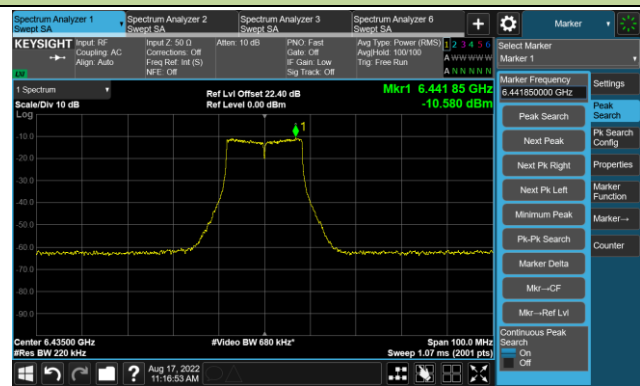

The Reference Level

The Mask Data

802.11a - Ant 1

Channel 01 (5955MHz)

The Reference Level

The Mask Data

Channel 49 (6195MHz)

The Reference Level

The Mask Data

Channel 93 (6415MHz)

The Reference Level

The Mask Data

802.11a - Ant 1

Channel 97 (6435MHz)

The Reference Level

The Mask Data

Channel 105 (6475MHz)

The Reference Level

The Mask Data

Channel 113 (6515MHz)

The Reference Level

The Mask Data

802.11a - Ant 1

Channel 117 (6535MHz)

The Reference Level

The Mask Data

Channel 157 (6715MHz)

The Reference Level

The Mask Data

Channel 181 (6855MHz)

The Reference Level

The Mask Data