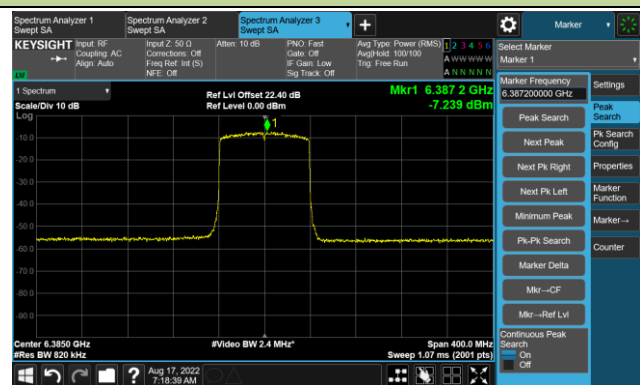

802.11ax-HE80 - Ant 0

Channel 07 (5985MHz)

The Reference Level

The Mask Data

Channel 55 (6225MHz)

The Reference Level

The Mask Data

Channel 87 (6385MHz)

The Reference Level

The Mask Data

802.11ax-HE80 - Ant 0

Channel 103 (6465MHz)

The Reference Level

The Mask Data

Channel 119 (6545MHz)

The Reference Level

The Mask Data

Channel 135 (6625MHz)

The Reference Level

The Mask Data

802.11ax-HE80 - Ant 0

Channel 151 (6705MHz)

The Reference Level

The Mask Data