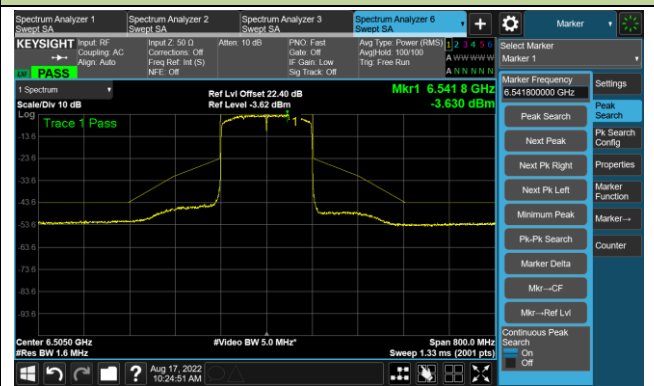

The Reference Level

The Mask Data

802.11ax-HE160 - Ant 0

Channel 15 (6025MHz)

The Reference Level

The Mask Data

Channel 47 (6185MHz)

The Reference Level

The Mask Data

Channel 79 (6345MHz)

The Reference Level

The Mask Data

802.11ax-HE160 - Ant 0

Channel 111 (6505MHz)

The Reference Level

The Mask Data

Channel 143 (6665MHz)

The Reference Level

The Mask Data

Channel 175 (6825MHz)

The Reference Level

The Mask Data

802.11ax-HE160 - Ant 0

Channel 207 (6985MHz)

The Reference Level

The Mask Data

802.11a - Ant 1

Channel 01 (5955MHz)

The Reference Level

The Mask Data

Channel 49 (6195MHz)

The Reference Level