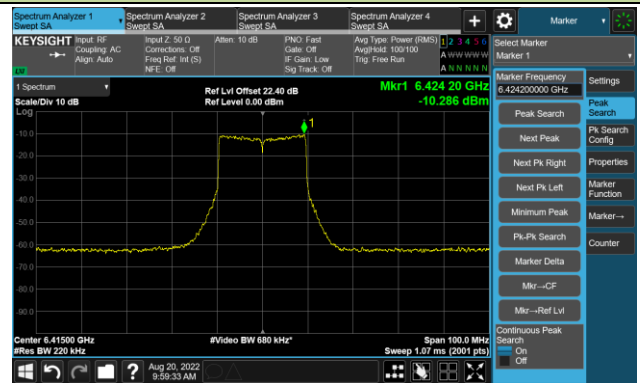

The Reference Level

The Mask Data

802.11a - Ant 1

Channel 229 (7095MHz)

The Reference Level

The Mask Data

802.11ax-HE20 - Ant 1

Channel 01 (5955MHz)

The Reference Level

The Mask Data

Channel 49 (6195MHz)

The Reference Level

The Mask Data

Channel 93 (6415MHz)

The Reference Level

The Mask Data