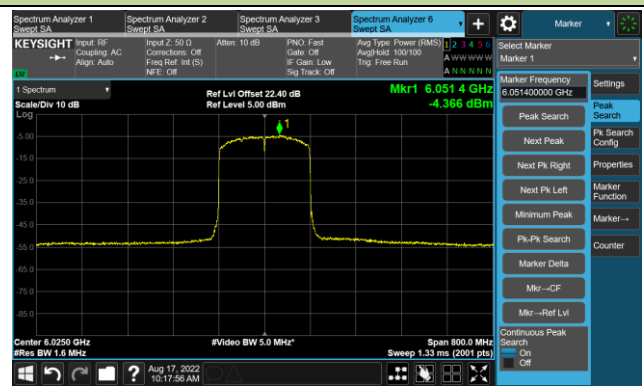

Channel 183 (6865MHz)

The Reference Level

The Mask Data

Channel 199 (6945MHz)

The Reference Level

The Mask Data

802.11ax-HE80 - Ant 0

Channel 215 (7025MHz)

The Reference Level

The Mask Data

802.11ax-HE160 - Ant 0

Channel 15 (6025MHz)

The Reference Level

The Mask Data

Channel 47 (6185MHz)

The Reference Level

The Mask Data

Channel 79 (6345MHz)

The Reference Level

The Mask Data

802.11ax-HE160 - Ant 0

Channel 111 (6505MHz)

The Reference Level

The Mask Data

Channel 143 (6665MHz)

The Reference Level

The Mask Data

Channel 175 (6825MHz)

The Reference Level

The Mask Data

802.11ax-HE160 - Ant 0

Channel 207 (6985MHz)