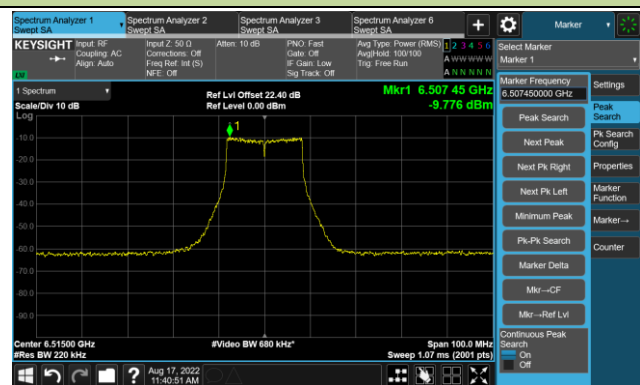

The Mask Data

Channel 93 (6415MHz)

The Reference Level

The Mask Data

802.11a - Ant 1

Channel 97 (6435MHz)

The Reference Level

The Mask Data

Channel 105 (6475MHz)

The Reference Level

The Mask Data

Channel 113 (6515MHz)

The Reference Level

The Mask Data

802.11a - Ant 1

Channel 117 (6535MHz)

The Reference Level

The Mask Data

Channel 157 (6715MHz)

The Reference Level

The Mask Data

Channel 181 (6855MHz)

The Reference Level

The Mask Data