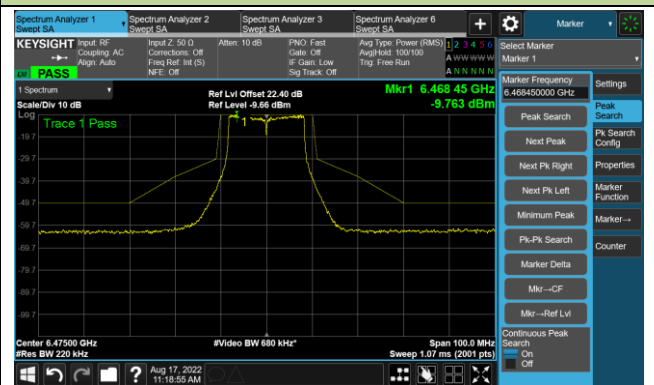

The Reference Level

The Mask Data

802.11a - Ant 1

Channel 01 (5955MHz)

The Reference Level

The Mask Data

Channel 49 (6195MHz)

The Reference Level

The Mask Data

Channel 93 (6415MHz)

The Reference Level

The Mask Data

802.11a - Ant 1

Channel 97 (6435MHz)

The Reference Level

The Mask Data

Channel 105 (6475MHz)

The Reference Level

The Mask Data

Channel 113 (6515MHz)

The Reference Level

The Mask Data

802.11a - Ant 1

Channel 117 (6535MHz)

The Reference Level

The Mask Data

Channel 157 (6715MHz)

The Reference Level

The Mask Data

Channel 181 (6855MHz)

The Reference Level

The Mask Data