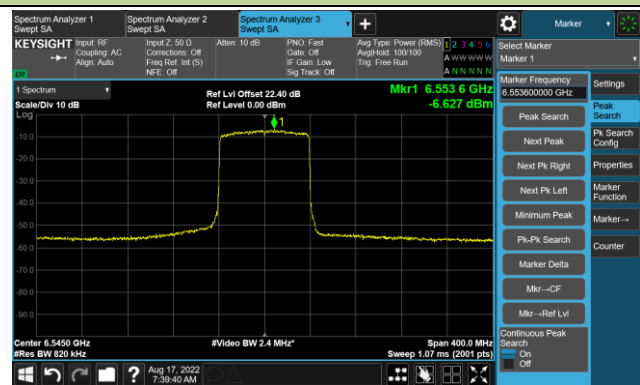

The Reference Level

The Mask Data

802.11ax-HE80 - Ant 0

Channel 103 (6465MHz)

The Reference Level

The Mask Data

Channel 119 (6545MHz)

The Reference Level

The Mask Data

Channel 135 (6625MHz)

The Reference Level

The Mask Data

802.11ax-HE80 - Ant 0

Channel 151 (6705MHz)

The Reference Level

The Mask Data

Channel 183 (6865MHz)

The Reference Level

The Mask Data

Channel 199 (6945MHz)

The Reference Level

The Mask Data

802.11ax-HE80 - Ant 0

Channel 215 (7025MHz)