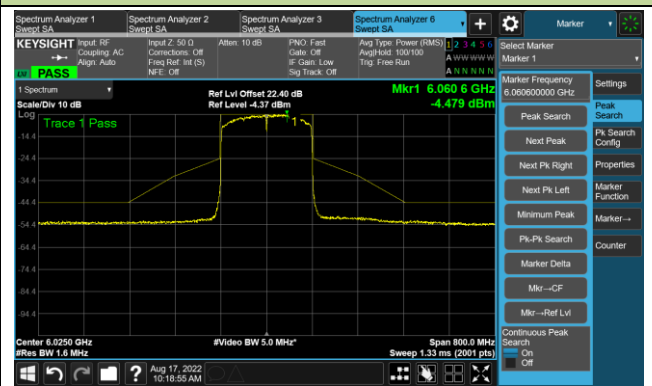

Channel 183 (6865MHz)

The Reference Level

The Mask Data

Channel 199 (6945MHz)

The Reference Level

The Mask Data

802.11ax-HE80 - Ant 0

Channel 215 (7025MHz)

The Reference Level

The Mask Data

802.11ax-HE160 - Ant 0

Channel 15 (6025MHz)

The Reference Level

The Mask Data

Channel 47 (6185MHz)

The Reference Level

The Mask Data

Channel 79 (6345MHz)

The Reference Level

The Mask Data

802.11ax-HE160 - Ant 0

Channel 111 (6505MHz)

The Reference Level

The Mask Data

Channel 143 (6665MHz)

The Reference Level

The Mask Data

Channel 175 (6825MHz)

The Reference Level

The Mask Data

802.11ax-HE160 - Ant 0

Channel 207 (6985MHz)