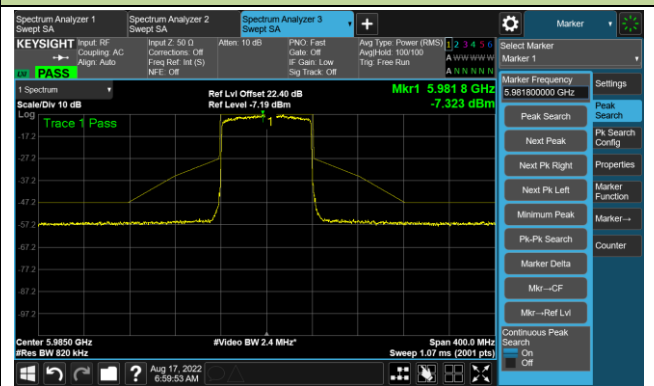

802.11ax-HE80 - Ant 0

Channel 07 (5985MHz)

The Reference Level

The Mask Data

Channel 55 (6225MHz)

The Reference Level

The Mask Data

Channel 87 (6385MHz)

The Reference Level

The Mask Data

802.11ax-HE80 - Ant 0

Channel 103 (6465MHz)

The Reference Level

The Mask Data

Channel 119 (6545MHz)

The Reference Level

The Mask Data

Channel 135 (6625MHz)

The Reference Level

The Mask Data

802.11ax-HE80 - Ant 0

Channel 151 (6705MHz)

The Reference Level

The Mask Data