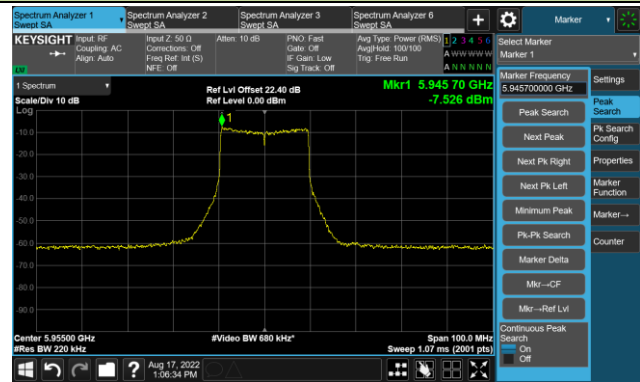

802.11a - Ant 1

Channel 185 (6875MHz)

The Reference Level

The Mask Data

Channel 189 (6895MHz)

The Reference Level

The Mask Data

Channel 213 (7015MHz)

The Reference Level

The Mask Data

802.11a - Ant 1

Channel 229 (7095MHz)

The Reference Level

The Mask Data

802.11ax-HE20 - Ant 1

Channel 01 (5955MHz)

The Reference Level

The Mask Data

Channel 49 (6195MHz)

The Reference Level

The Mask Data

Channel 93 (6415MHz)

The Reference Level

The Mask Data