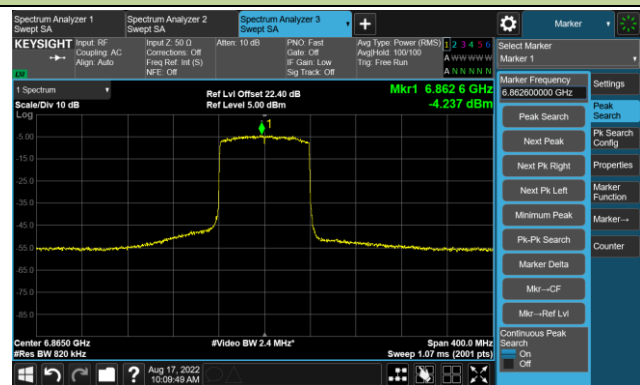

The Mask Data

Channel 135 (6625MHz)

The Reference Level

The Mask Data

802.11ax-HE80 - Ant 0

Channel 151 (6705MHz)

The Reference Level

The Mask Data

Channel 183 (6865MHz)

The Reference Level

The Mask Data

Channel 199 (6945MHz)

The Reference Level

The Mask Data

802.11ax-HE80 - Ant 0

Channel 215 (7025MHz)

The Reference Level

The Mask Data

802.11ax-HE160 - Ant 0

Channel 15 (6025MHz)

The Reference Level

The Mask Data

Channel 47 (6185MHz)

The Reference Level