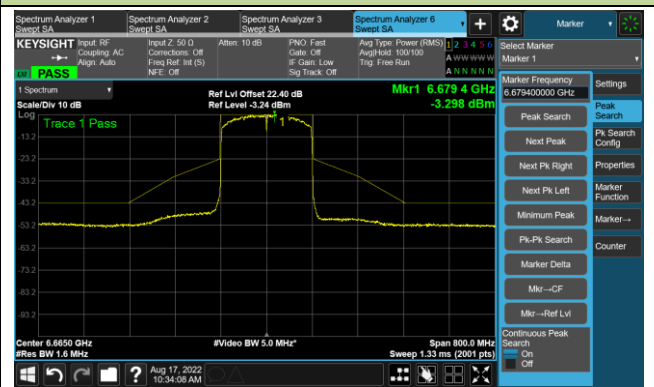

The Reference Level

The Mask Data

802.11ax-HE160 - Ant 0

Channel 15 (6025MHz)

The Reference Level

The Mask Data

Channel 47 (6185MHz)

The Reference Level

The Mask Data

Channel 79 (6345MHz)

The Reference Level

The Mask Data

802.11ax-HE160 - Ant 0

Channel 111 (6505MHz)

The Reference Level

The Mask Data

Channel 143 (6665MHz)

The Reference Level

The Mask Data

Channel 175 (6825MHz)

The Reference Level

The Mask Data

802.11ax-HE160 - Ant 0

Channel 207 (6985MHz)

The Reference Level

The Mask Data

802.11a - Ant 1

Channel 01 (5955MHz)

The Reference Level

The Mask Data

Channel 49 (6195MHz)

The Reference Level