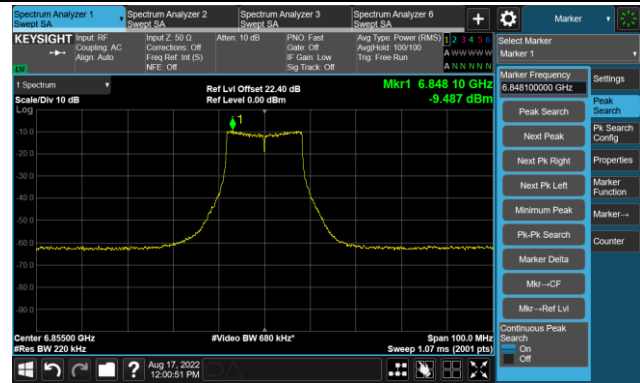

Channel 105 (6475MHz)

The Reference Level

The Mask Data

Channel 113 (6515MHz)

The Reference Level

The Mask Data

802.11a - Ant 1

Channel 117 (6535MHz)

The Reference Level

The Mask Data

Channel 157 (6715MHz)

The Reference Level

The Mask Data

Channel 181 (6855MHz)

The Reference Level

The Mask Data

802.11a - Ant 1

Channel 185 (6875MHz)

The Reference Level

The Mask Data

Channel 189 (6895MHz)

The Reference Level

The Mask Data

Channel 213 (7015MHz)