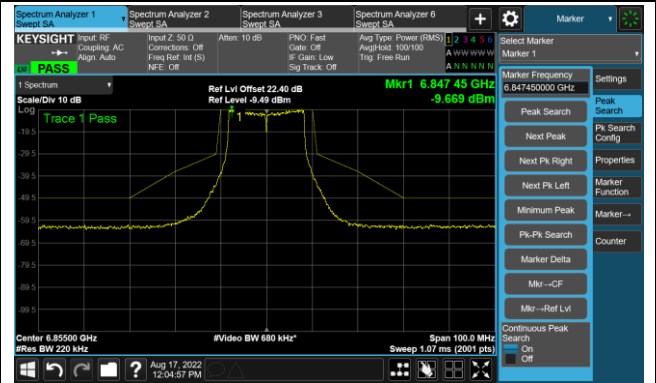

Channel 105 (6475MHz)

The Reference Level

The Mask Data

Channel 113 (6515MHz)

The Reference Level

The Mask Data

802.11a - Ant 1

Channel 117 (6535MHz)

The Reference Level

The Mask Data

Channel 157 (6715MHz)

The Reference Level

The Mask Data

Channel 181 (6855MHz)

The Reference Level

The Mask Data

802.11a - Ant 1

Channel 185 (6875MHz)

The Reference Level

The Mask Data

Channel 189 (6895MHz)

The Reference Level

The Mask Data

Channel 213 (7015MHz)

The Reference Level

The Mask Data

802.11a - Ant 1

Channel 229 (7095MHz)

The Reference Level

The Mask Data

802.11ax-HE20 - Ant 1

Channel 01 (5955MHz)