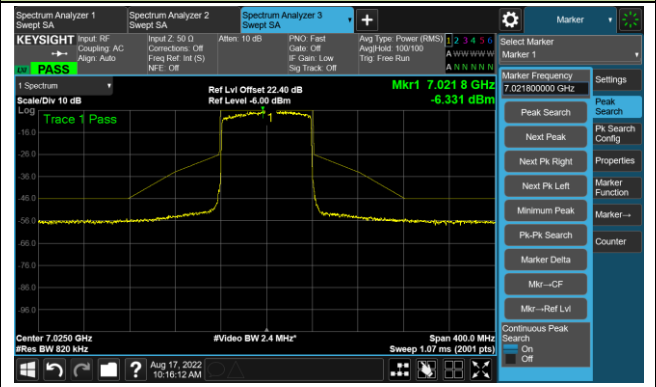

The Mask Data

Channel 135 (6625MHz)

The Reference Level

The Mask Data

802.11ax-HE80 - Ant 0

Channel 151 (6705MHz)

The Reference Level

The Mask Data

Channel 183 (6865MHz)

The Reference Level

The Mask Data

Channel 199 (6945MHz)

The Reference Level

The Mask Data

802.11ax-HE80 - Ant 0

Channel 215 (7025MHz)

The Reference Level

The Mask Data

802.11ax-HE160 - Ant 0

Channel 15 (6025MHz)

The Reference Level

The Mask Data

Channel 47 (6185MHz)

The Reference Level

The Mask Data

Channel 79 (6345MHz)

The Reference Level

The Mask Data

802.11ax-HE160 - Ant 0

Channel 111 (6505MHz)

The Reference Level

The Mask Data