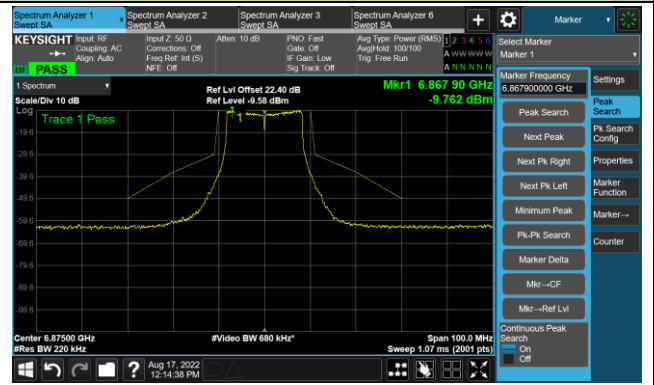

Channel 105 (6475MHz)

The Reference Level

The Mask Data

Channel 113 (6515MHz)

The Reference Level

The Mask Data

802.11a - Ant 1

Channel 117 (6535MHz)

The Reference Level

The Mask Data

Channel 157 (6715MHz)

The Reference Level

The Mask Data

Channel 181 (6855MHz)

The Reference Level

The Mask Data

802.11a - Ant 1

Channel 185 (6875MHz)

The Reference Level

The Mask Data

Channel 189 (6895MHz)

The Reference Level

The Mask Data

Channel 213 (7015MHz)

The Reference Level

The Mask Data

802.11a - Ant 1

Channel 229 (7095MHz)

The Reference Level

The Mask Data

802.11ax-HE20 - Ant 1

Channel 01 (5955MHz)