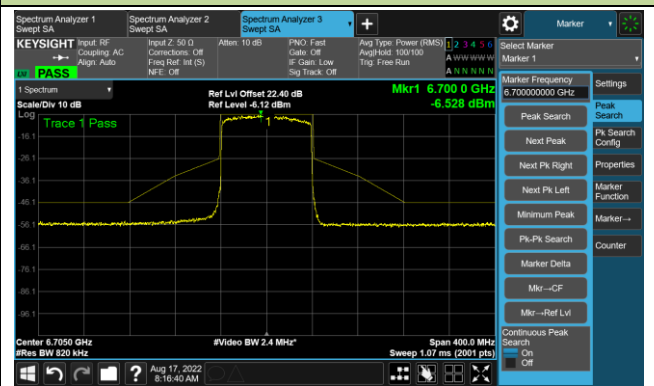

The Reference Level

The Mask Data

802.11ax-HE80 - Ant 0

Channel 103 (6465MHz)

The Reference Level

The Mask Data

Channel 119 (6545MHz)

The Reference Level

The Mask Data

Channel 135 (6625MHz)

The Reference Level

The Mask Data

802.11ax-HE80 - Ant 0

Channel 151 (6705MHz)

The Reference Level

The Mask Data

Channel 183 (6865MHz)

The Reference Level

The Mask Data

Channel 199 (6945MHz)

The Reference Level

The Mask Data

802.11ax-HE80 - Ant 0

Channel 215 (7025MHz)

The Reference Level

The Mask Data

802.11ax-HE160 - Ant 0

Channel 15 (6025MHz)

The Reference Level

The Mask Data

Channel 47 (6185MHz)

The Reference Level