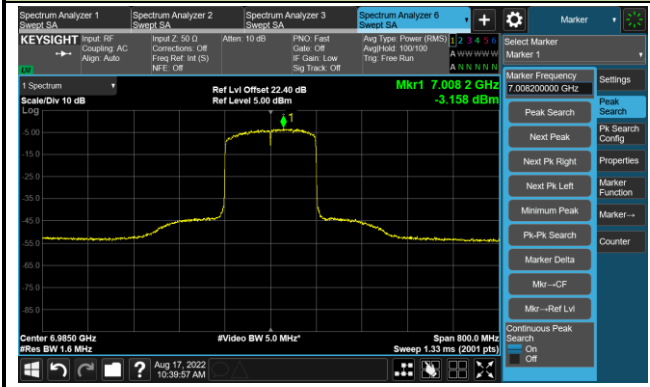

Channel 143 (6665MHz)

The Reference Level

The Mask Data

Channel 175 (6825MHz)

The Reference Level

The Mask Data

802.11ax-HE160 - Ant 0

Channel 207 (6985MHz)

The Reference Level

The Mask Data

802.11a - Ant 1

Channel 01 (5955MHz)

The Reference Level

The Mask Data

Channel 49 (6195MHz)

The Reference Level