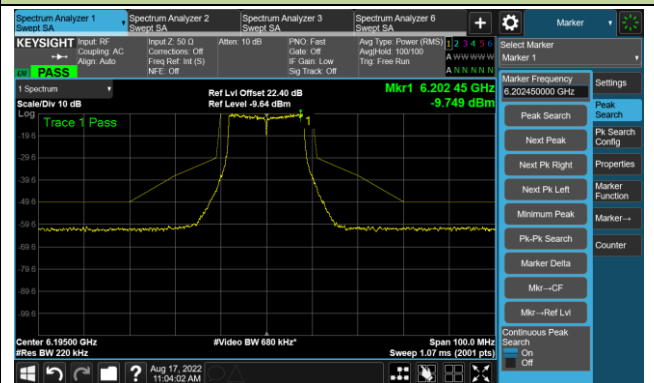

Channel 143 (6665MHz)

The Reference Level

The Mask Data

Channel 175 (6825MHz)

The Reference Level

The Mask Data

802.11ax-HE160 - Ant 0

Channel 207 (6985MHz)

The Reference Level

The Mask Data

802.11a - Ant 1

Channel 01 (5955MHz)

The Reference Level

The Mask Data

Channel 49 (6195MHz)

The Reference Level

The Mask Data

Channel 93 (6415MHz)

The Reference Level

The Mask Data

802.11a - Ant 1

Channel 97 (6435MHz)

The Reference Level

The Mask Data