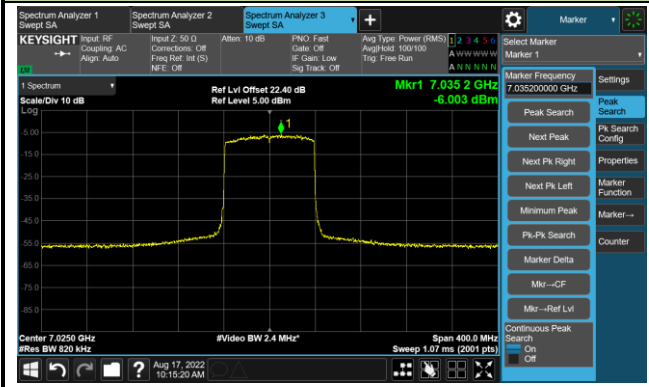

Channel 183 (6865MHz)

The Reference Level

The Mask Data

Channel 199 (6945MHz)

The Reference Level

The Mask Data

802.11ax-HE80 - Ant 0

Channel 215 (7025MHz)

The Reference Level

The Mask Data

802.11ax-HE160 - Ant 0

Channel 15 (6025MHz)

The Reference Level

The Mask Data

Channel 47 (6185MHz)

The Reference Level