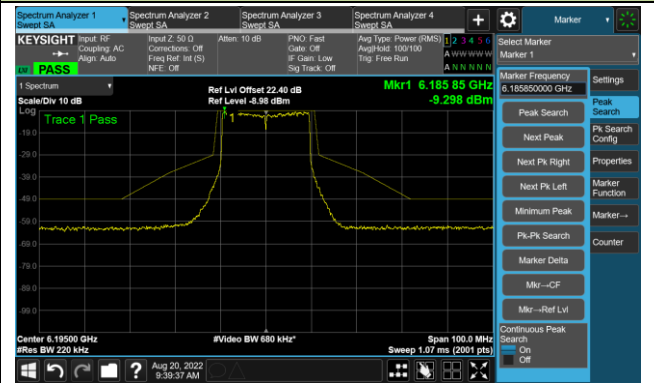

The Reference Level

The Mask Data

802.11a - Ant 1

Channel 229 (7095MHz)

The Reference Level

The Mask Data

802.11ax-HE20 - Ant 1

Channel 01 (5955MHz)

The Reference Level

The Mask Data

Channel 49 (6195MHz)

The Reference Level

The Mask Data

Channel 93 (6415MHz)

The Reference Level

The Mask Data