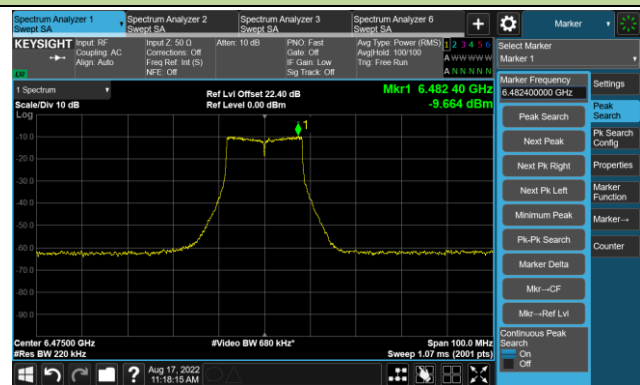

The Reference Level

The Mask Data

802.11a - Ant 1

Channel 01 (5955MHz)

The Reference Level

The Mask Data

Channel 49 (6195MHz)

The Reference Level

The Mask Data

Channel 93 (6415MHz)

The Reference Level

The Mask Data

802.11a - Ant 1

Channel 97 (6435MHz)

The Reference Level

The Mask Data

Channel 105 (6475MHz)

The Reference Level

The Mask Data

Channel 113 (6515MHz)

The Reference Level

The Mask Data

802.11a - Ant 1

Channel 117 (6535MHz)

The Reference Level

The Mask Data

Channel 157 (6715MHz)

The Reference Level

The Mask Data

Channel 181 (6855MHz)

The Reference Level

The Mask Data