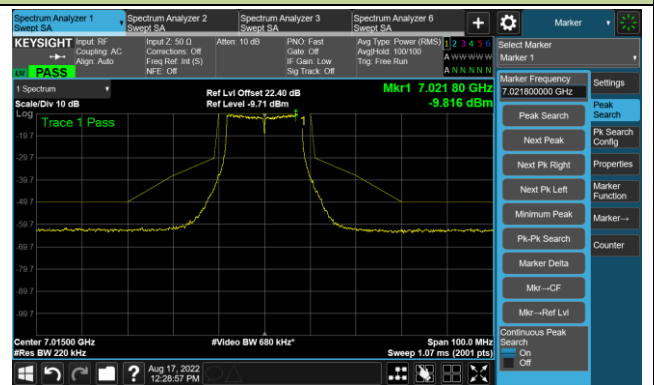

The Reference Level

The Mask Data

Channel 157 (6715MHz)

The Reference Level

The Mask Data

Channel 181 (6855MHz)

The Reference Level

The Mask Data

802.11a - Ant 1

Channel 185 (6875MHz)

The Reference Level

The Mask Data

Channel 189 (6895MHz)

The Reference Level

The Mask Data

Channel 213 (7015MHz)

The Reference Level

The Mask Data

802.11a - Ant 1

Channel 229 (7095MHz)

The Reference Level

The Mask Data

802.11ax-HE20 - Ant 1

Channel 01 (5955MHz)

The Reference Level

The Mask Data

Channel 49 (6195MHz)

The Reference Level

The Mask Data

Channel 93 (6415MHz)

The Reference Level

The Mask Data