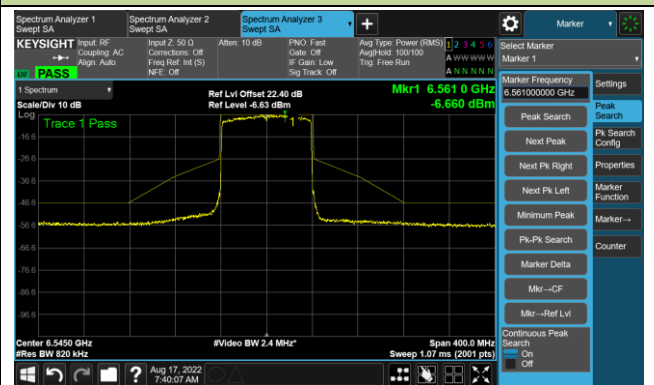

The Reference Level

The Mask Data

802.11ax-HE80 - Ant 0

Channel 103 (6465MHz)

The Reference Level

The Mask Data

Channel 119 (6545MHz)

The Reference Level

The Mask Data

Channel 135 (6625MHz)

The Reference Level

The Mask Data

802.11ax-HE80 - Ant 0

Channel 151 (6705MHz)

The Reference Level

The Mask Data

Channel 183 (6865MHz)

The Reference Level

The Mask Data

Channel 199 (6945MHz)

The Reference Level

The Mask Data

802.11ax-HE80 - Ant 0

Channel 215 (7025MHz)