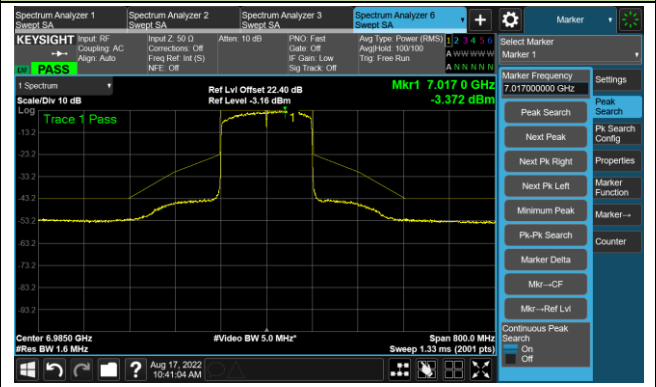

The Mask Data

Channel 79 (6345MHz)

The Reference Level

The Mask Data

802.11ax-HE160 - Ant 0

Channel 111 (6505MHz)

The Reference Level

The Mask Data

Channel 143 (6665MHz)

The Reference Level

The Mask Data

Channel 175 (6825MHz)

The Reference Level

The Mask Data

802.11ax-HE160 - Ant 0

Channel 207 (6985MHz)

The Reference Level

The Mask Data

802.11a - Ant 1

Channel 01 (5955MHz)

The Reference Level

The Mask Data

Channel 49 (6195MHz)

The Reference Level

The Mask Data

Channel 93 (6415MHz)

The Reference Level

The Mask Data

802.11a - Ant 1

Channel 97 (6435MHz)

The Reference Level

The Mask Data