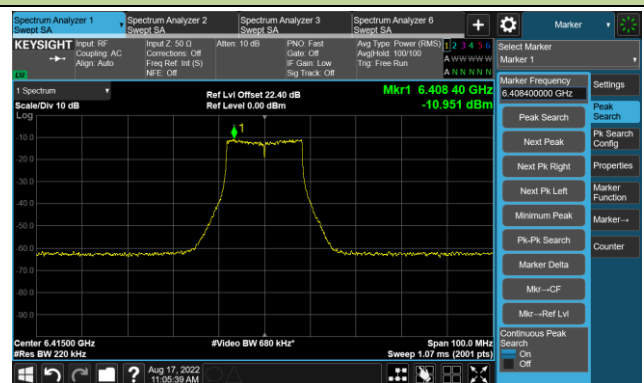

Channel 143 (6665MHz)

The Reference Level

The Mask Data

Channel 175 (6825MHz)

The Reference Level

The Mask Data

802.11ax-HE160 - Ant 0

Channel 207 (6985MHz)

The Reference Level

The Mask Data

802.11a - Ant 1

Channel 01 (5955MHz)

The Reference Level

The Mask Data

Channel 49 (6195MHz)

The Reference Level

The Mask Data

Channel 93 (6415MHz)

The Reference Level

The Mask Data

802.11a - Ant 1

Channel 97 (6435MHz)

The Reference Level

The Mask Data