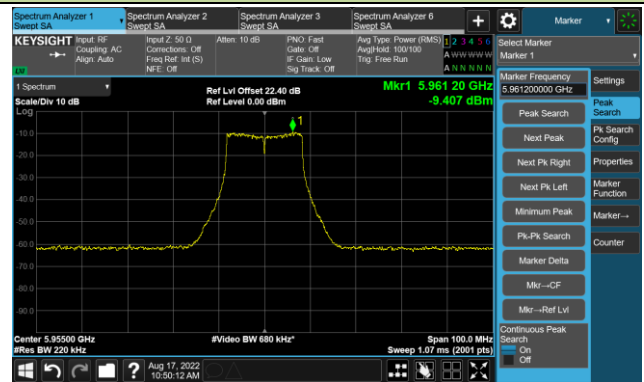

Channel 143 (6665MHz)

The Reference Level

The Mask Data

Channel 175 (6825MHz)

The Reference Level

The Mask Data

802.11ax-HE160 - Ant 0

Channel 207 (6985MHz)

The Reference Level

The Mask Data

802.11a - Ant 1

Channel 01 (5955MHz)

The Reference Level

The Mask Data

Channel 49 (6195MHz)

The Reference Level

The Mask Data

Channel 93 (6415MHz)

The Reference Level

The Mask Data

802.11a - Ant 1

Channel 97 (6435MHz)

The Reference Level

The Mask Data