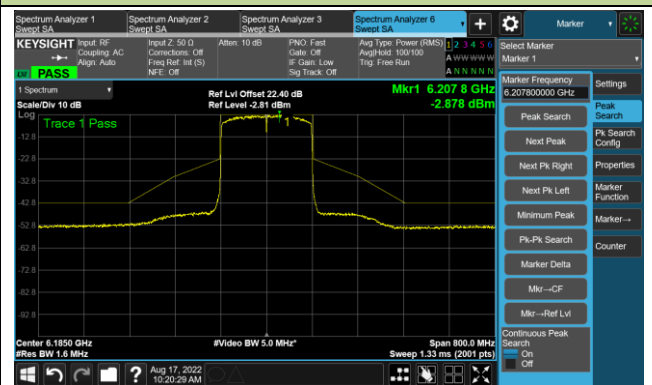

Channel 183 (6865MHz)

The Reference Level

The Mask Data

Channel 199 (6945MHz)

The Reference Level

The Mask Data

802.11ax-HE80 - Ant 0

Channel 215 (7025MHz)

The Reference Level

The Mask Data

802.11ax-HE160 - Ant 0

Channel 15 (6025MHz)

The Reference Level

The Mask Data

Channel 47 (6185MHz)

The Reference Level

The Mask Data

Channel 79 (6345MHz)

The Reference Level

The Mask Data

802.11ax-HE160 - Ant 0

Channel 111 (6505MHz)

The Reference Level

The Mask Data

Channel 143 (6665MHz)

The Reference Level

The Mask Data

Channel 175 (6825MHz)

The Reference Level

The Mask Data

802.11ax-HE160 - Ant 0

Channel 207 (6985MHz)