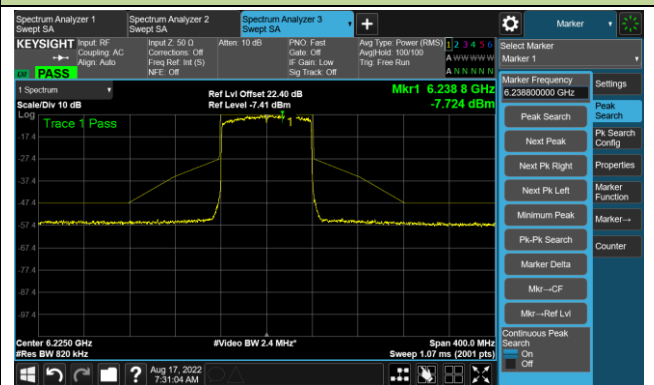

802.11ax-HE80 - Ant 0

Channel 07 (5985MHz)

The Reference Level

The Mask Data

Channel 55 (6225MHz)

The Reference Level

The Mask Data

Channel 87 (6385MHz)

The Reference Level

The Mask Data

802.11ax-HE80 - Ant 0

Channel 103 (6465MHz)

The Reference Level

The Mask Data

Channel 119 (6545MHz)

The Reference Level

The Mask Data

Channel 135 (6625MHz)

The Reference Level

The Mask Data

802.11ax-HE80 - Ant 0

Channel 151 (6705MHz)

The Reference Level

The Mask Data