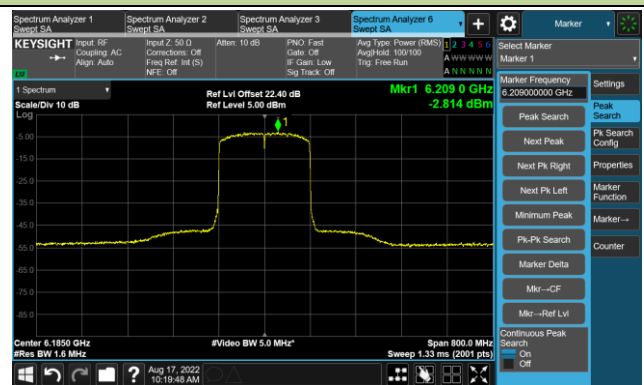

Channel 183 (6865MHz)

The Reference Level

The Mask Data

Channel 199 (6945MHz)

The Reference Level

The Mask Data

802.11ax-HE80 - Ant 0

Channel 215 (7025MHz)

The Reference Level

The Mask Data

802.11ax-HE160 - Ant 0

Channel 15 (6025MHz)

The Reference Level

The Mask Data

Channel 47 (6185MHz)

The Reference Level

The Mask Data

Channel 79 (6345MHz)

The Reference Level

The Mask Data

802.11ax-HE160 - Ant 0

Channel 111 (6505MHz)

The Reference Level

The Mask Data