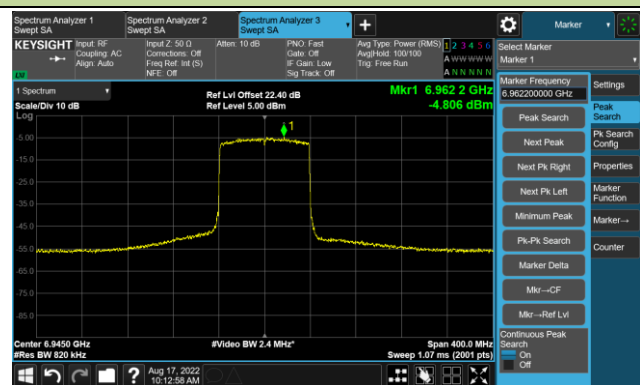

Channel 183 (6865MHz)

The Reference Level

The Mask Data

Channel 199 (6945MHz)

The Reference Level

The Mask Data

802.11ax-HE80 - Ant 0

Channel 215 (7025MHz)

The Reference Level

The Mask Data

802.11ax-HE160 - Ant 0

Channel 15 (6025MHz)

The Reference Level

The Mask Data

Channel 47 (6185MHz)

The Reference Level