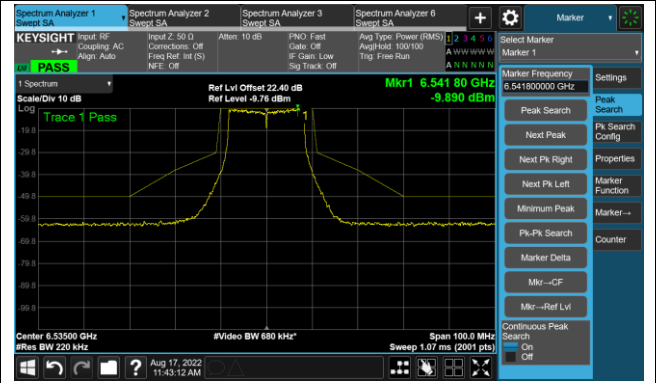

The Mask Data

Channel 93 (6415MHz)

The Reference Level

The Mask Data

802.11a - Ant 1

Channel 97 (6435MHz)

The Reference Level

The Mask Data

Channel 105 (6475MHz)

The Reference Level

The Mask Data

Channel 113 (6515MHz)

The Reference Level

The Mask Data

802.11a - Ant 1

Channel 117 (6535MHz)

The Reference Level

The Mask Data

Channel 157 (6715MHz)

The Reference Level

The Mask Data

Channel 181 (6855MHz)

The Reference Level

The Mask Data