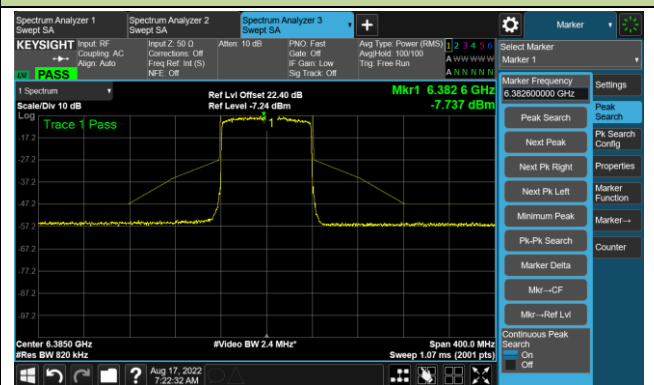

802.11ax-HE80 - Ant 0

Channel 07 (5985MHz)

The Reference Level

The Mask Data

Channel 55 (6225MHz)

The Reference Level

The Mask Data

Channel 87 (6385MHz)

The Reference Level

The Mask Data

802.11ax-HE80 - Ant 0

Channel 103 (6465MHz)

The Reference Level

The Mask Data

Channel 119 (6545MHz)

The Reference Level

The Mask Data

Channel 135 (6625MHz)

The Reference Level

The Mask Data

802.11ax-HE80 - Ant 0

Channel 151 (6705MHz)

The Reference Level

The Mask Data