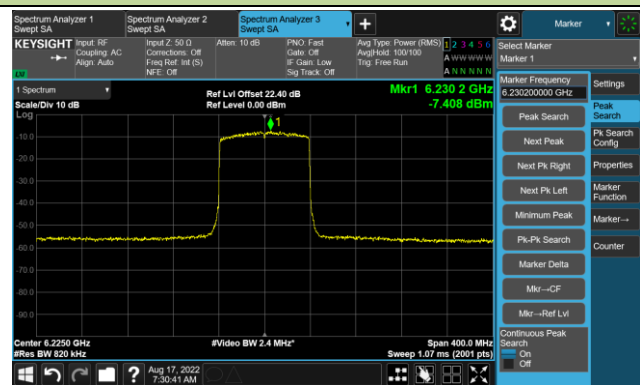

802.11ax-HE80 - Ant 0

Channel 07 (5985MHz)

The Reference Level

The Mask Data

Channel 55 (6225MHz)

The Reference Level

The Mask Data

Channel 87 (6385MHz)

The Reference Level

The Mask Data

802.11ax-HE80 - Ant 0

Channel 103 (6465MHz)

The Reference Level

The Mask Data

Channel 119 (6545MHz)

The Reference Level

The Mask Data

Channel 135 (6625MHz)

The Reference Level

The Mask Data

802.11ax-HE80 - Ant 0

Channel 151 (6705MHz)

The Reference Level

The Mask Data