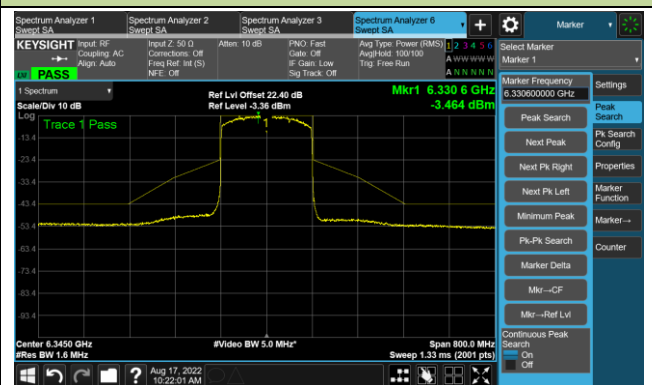

The Reference Level

The Mask Data

802.11ax-HE160 - Ant 0

Channel 15 (6025MHz)

The Reference Level

The Mask Data

Channel 47 (6185MHz)

The Reference Level

The Mask Data

Channel 79 (6345MHz)

The Reference Level

The Mask Data

802.11ax-HE160 - Ant 0

Channel 111 (6505MHz)

The Reference Level

The Mask Data

Channel 143 (6665MHz)

The Reference Level

The Mask Data

Channel 175 (6825MHz)

The Reference Level

The Mask Data

802.11ax-HE160 - Ant 0

Channel 207 (6985MHz)

The Reference Level

The Mask Data

802.11a - Ant 1

Channel 01 (5955MHz)

The Reference Level

The Mask Data

Channel 49 (6195MHz)

The Reference Level