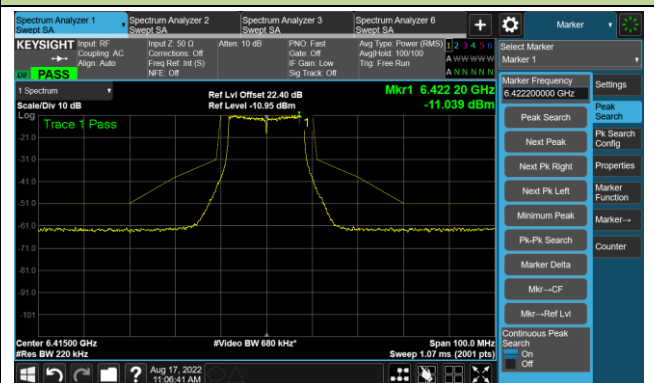

The Reference Level

The Mask Data

802.11a - Ant 1

Channel 01 (5955MHz)

The Reference Level

The Mask Data

Channel 49 (6195MHz)

The Reference Level

The Mask Data

Channel 93 (6415MHz)

The Reference Level

The Mask Data

802.11a - Ant 1

Channel 97 (6435MHz)

The Reference Level

The Mask Data

Channel 105 (6475MHz)

The Reference Level

The Mask Data

Channel 113 (6515MHz)

The Reference Level

The Mask Data

802.11a - Ant 1

Channel 117 (6535MHz)

The Reference Level

The Mask Data

Channel 157 (6715MHz)

The Reference Level

The Mask Data

Channel 181 (6855MHz)

The Reference Level

The Mask Data