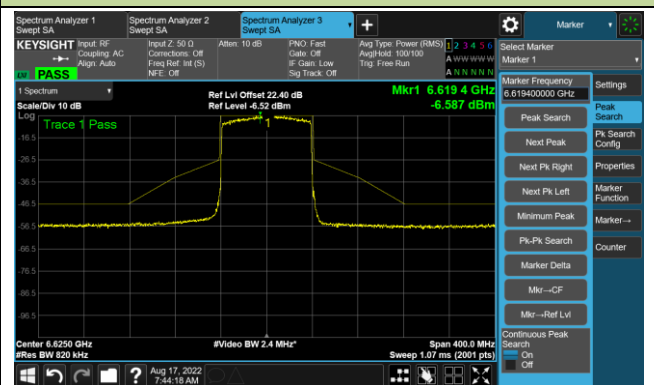

The Reference Level

The Mask Data

802.11ax-HE80 - Ant 0

Channel 103 (6465MHz)

The Reference Level

The Mask Data

Channel 119 (6545MHz)

The Reference Level

The Mask Data

Channel 135 (6625MHz)

The Reference Level

The Mask Data

802.11ax-HE80 - Ant 0

Channel 151 (6705MHz)

The Reference Level

The Mask Data

Channel 183 (6865MHz)

The Reference Level

The Mask Data

Channel 199 (6945MHz)

The Reference Level

The Mask Data

802.11ax-HE80 - Ant 0

Channel 215 (7025MHz)

The Reference Level

The Mask Data

802.11ax-HE160 - Ant 0

Channel 15 (6025MHz)

The Reference Level

The Mask Data

Channel 47 (6185MHz)

The Reference Level