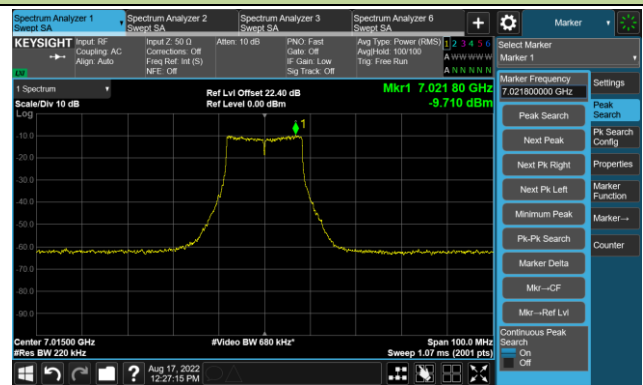

The Reference Level

The Mask Data

Channel 157 (6715MHz)

The Reference Level

The Mask Data

Channel 181 (6855MHz)

The Reference Level

The Mask Data

802.11a - Ant 1

Channel 185 (6875MHz)

The Reference Level

The Mask Data

Channel 189 (6895MHz)

The Reference Level

The Mask Data

Channel 213 (7015MHz)

The Reference Level

The Mask Data

802.11a - Ant 1

Channel 229 (7095MHz)

The Reference Level

The Mask Data

802.11ax-HE20 - Ant 1

Channel 01 (5955MHz)

The Reference Level

The Mask Data

Channel 49 (6195MHz)

The Reference Level

The Mask Data

Channel 93 (6415MHz)

The Reference Level

The Mask Data