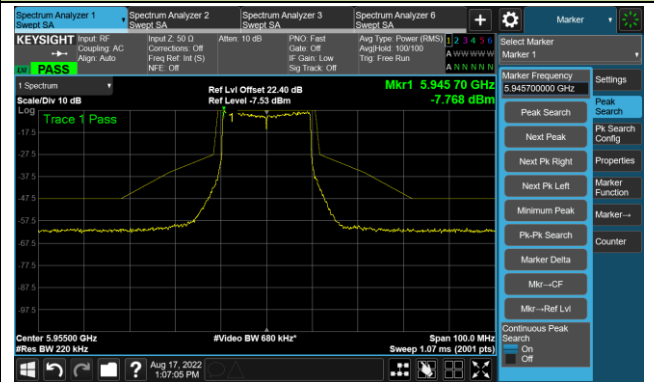

802.11a - Ant 1

Channel 185 (6875MHz)

The Reference Level

The Mask Data

Channel 189 (6895MHz)

The Reference Level

The Mask Data

Channel 213 (7015MHz)

The Reference Level

The Mask Data

802.11a - Ant 1

Channel 229 (7095MHz)

The Reference Level

The Mask Data

802.11ax-HE20 - Ant 1

Channel 01 (5955MHz)

The Reference Level

The Mask Data

Channel 49 (6195MHz)

The Reference Level

The Mask Data

Channel 93 (6415MHz)

The Reference Level

The Mask Data