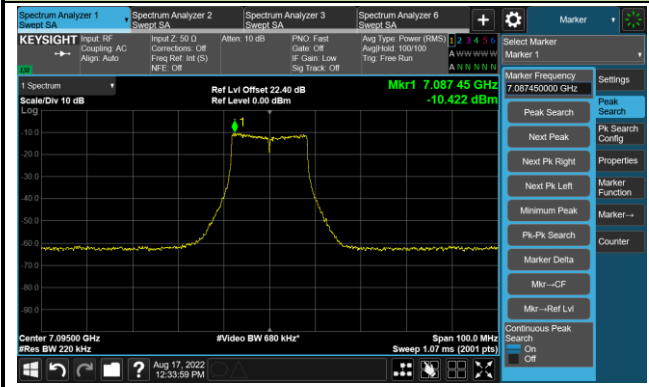

802.11a - Ant 1

Channel 185 (6875MHz)

The Reference Level

The Mask Data

Channel 189 (6895MHz)

The Reference Level

The Mask Data

Channel 213 (7015MHz)

The Reference Level

The Mask Data

802.11a - Ant 1

Channel 229 (7095MHz)

The Reference Level

The Mask Data

802.11ax-HE20 - Ant 1

Channel 01 (5955MHz)

The Reference Level

The Mask Data

Channel 49 (6195MHz)

The Reference Level

The Mask Data

Channel 93 (6415MHz)

The Reference Level

The Mask Data