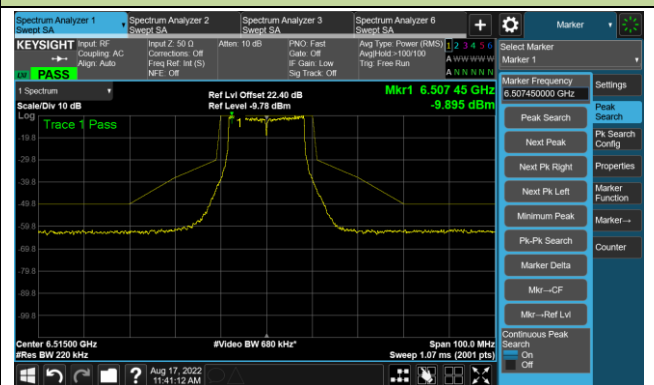

The Mask Data

Channel 93 (6415MHz)

The Reference Level

The Mask Data

802.11a - Ant 1

Channel 97 (6435MHz)

The Reference Level

The Mask Data

Channel 105 (6475MHz)

The Reference Level

The Mask Data

Channel 113 (6515MHz)

The Reference Level

The Mask Data

802.11a - Ant 1

Channel 117 (6535MHz)

The Reference Level

The Mask Data

Channel 157 (6715MHz)

The Reference Level

The Mask Data

Channel 181 (6855MHz)

The Reference Level

The Mask Data