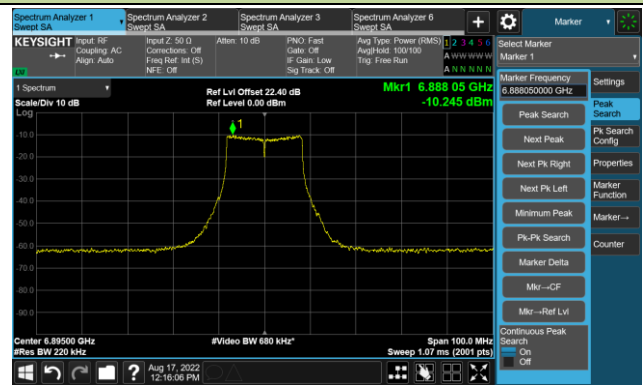

The Reference Level

The Mask Data

Channel 157 (6715MHz)

The Reference Level

The Mask Data

Channel 181 (6855MHz)

The Reference Level

The Mask Data

802.11a - Ant 1

Channel 185 (6875MHz)

The Reference Level

The Mask Data

Channel 189 (6895MHz)

The Reference Level

The Mask Data

Channel 213 (7015MHz)

The Reference Level

The Mask Data

802.11a - Ant 1

Channel 229 (7095MHz)

The Reference Level

The Mask Data

802.11ax-HE20 - Ant 1

Channel 01 (5955MHz)

The Reference Level

The Mask Data

Channel 49 (6195MHz)

The Reference Level

The Mask Data

Channel 93 (6415MHz)

The Reference Level

The Mask Data