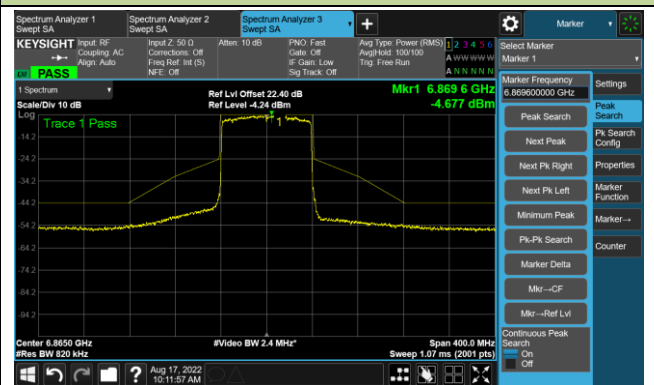

The Reference Level

The Mask Data

802.11ax-HE80 - Ant 0

Channel 103 (6465MHz)

The Reference Level

The Mask Data

Channel 119 (6545MHz)

The Reference Level

The Mask Data

Channel 135 (6625MHz)

The Reference Level

The Mask Data

802.11ax-HE80 - Ant 0

Channel 151 (6705MHz)

The Reference Level

The Mask Data

Channel 183 (6865MHz)

The Reference Level

The Mask Data

Channel 199 (6945MHz)

The Reference Level

The Mask Data

802.11ax-HE80 - Ant 0

Channel 215 (7025MHz)

The Reference Level

The Mask Data

802.11ax-HE160 - Ant 0

Channel 15 (6025MHz)

The Reference Level

The Mask Data

Channel 47 (6185MHz)

The Reference Level