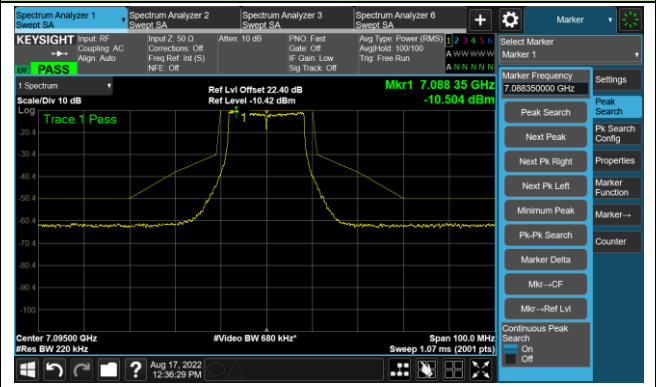

802.11a - Ant 1

Channel 185 (6875MHz)

The Reference Level

The Mask Data

Channel 189 (6895MHz)

The Reference Level

The Mask Data

Channel 213 (7015MHz)

The Reference Level

The Mask Data

802.11a - Ant 1

Channel 229 (7095MHz)

The Reference Level

The Mask Data

802.11ax-HE20 - Ant 1

Channel 01 (5955MHz)

The Reference Level

The Mask Data

Channel 49 (6195MHz)

The Reference Level

The Mask Data

Channel 93 (6415MHz)

The Reference Level

The Mask Data