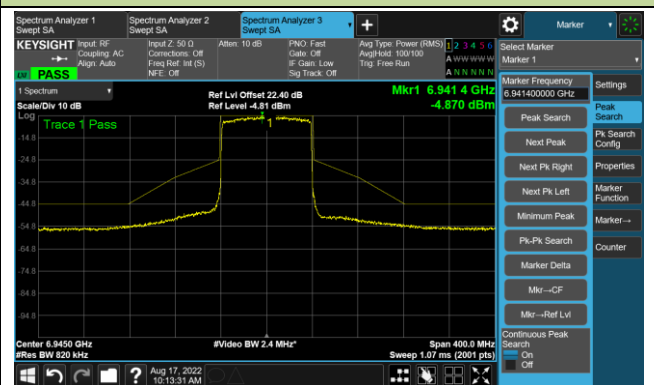

The Mask Data

Channel 135 (6625MHz)

The Reference Level

The Mask Data

802.11ax-HE80 - Ant 0

Channel 151 (6705MHz)

The Reference Level

The Mask Data

Channel 183 (6865MHz)

The Reference Level

The Mask Data

Channel 199 (6945MHz)

The Reference Level

The Mask Data

802.11ax-HE80 - Ant 0

Channel 215 (7025MHz)

The Reference Level

The Mask Data

802.11ax-HE160 - Ant 0

Channel 15 (6025MHz)

The Reference Level

The Mask Data

Channel 47 (6185MHz)

The Reference Level

The Mask Data

Channel 79 (6345MHz)

The Reference Level

The Mask Data

802.11ax-HE160 - Ant 0

Channel 111 (6505MHz)

The Reference Level

The Mask Data