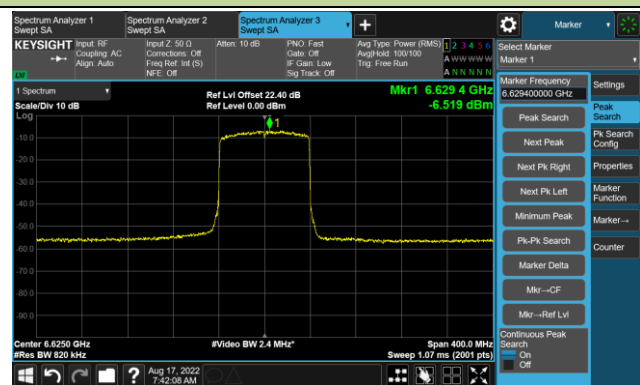

The Reference Level

The Mask Data

802.11ax-HE80 - Ant 0

Channel 103 (6465MHz)

The Reference Level

The Mask Data

Channel 119 (6545MHz)

The Reference Level

The Mask Data

Channel 135 (6625MHz)

The Reference Level

The Mask Data

802.11ax-HE80 - Ant 0

Channel 151 (6705MHz)

The Reference Level

The Mask Data

Channel 183 (6865MHz)

The Reference Level

The Mask Data

Channel 199 (6945MHz)

The Reference Level

The Mask Data

802.11ax-HE80 - Ant 0

Channel 215 (7025MHz)