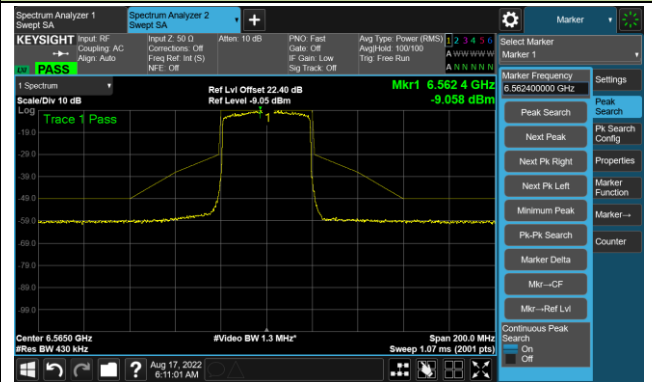

Channel 51 (6205MHz)

The Reference Level

The Mask Data

Channel 91 (6405MHz)

The Reference Level

The Mask Data

802.11ax-HE40 - Ant 0

Channel 99 (6445MHz)

The Reference Level

The Mask Data

Channel 107 (6485MHz)

The Reference Level

The Mask Data

Channel 115 (6525MHz)

The Reference Level

The Mask Data

802.11ax-HE40 - Ant 0

Channel 123 (6565MHz)

The Reference Level

The Mask Data

Channel 147 (6685MHz)

The Reference Level

The Mask Data

Channel 179 (6845MHz)

The Reference Level

The Mask Data

802.11ax-HE40 - Ant 0

Channel 187 (6885MHz)

The Reference Level

The Mask Data

Channel 195 (6925MHz)

The Reference Level