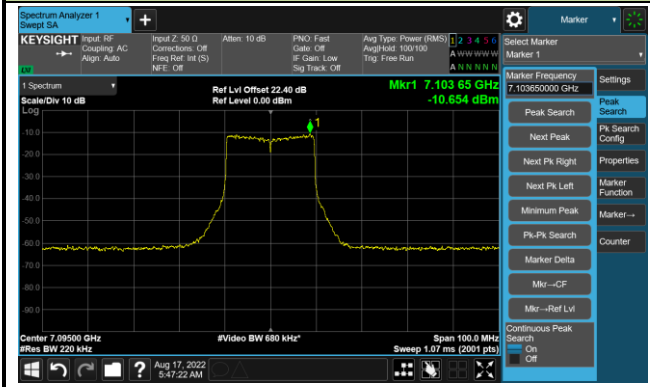

Channel 157 (6715MHz)

The Reference Level

The Mask Data

Channel 181 (6855MHz)

The Reference Level

The Mask Data

802.11ax-HE20 - Ant 0

Channel 185 (6875MHz)

The Reference Level

The Mask Data

Channel 189 (6895MHz)

The Reference Level

The Mask Data

Channel 213 (7015MHz)

The Reference Level

The Mask Data

802.11ax-HE20 - Ant 0

Channel 229 (7095MHz)

The Reference Level

The Mask Data

802.11ax-HE40 - Ant 0

Channel 03 (5965MHz)

The Reference Level

The Mask Data