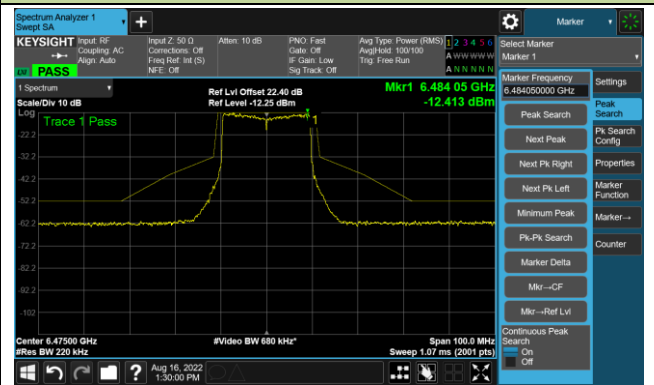

802.11ax-HE20 - Ant 0

Channel 01 (5955MHz)

The Reference Level

The Mask Data

Channel 49 (6195MHz)

The Reference Level

The Mask Data

Channel 93 (6415MHz)

The Reference Level

The Mask Data

802.11ax-HE20 - Ant 0

Channel 97 (6435MHz)

The Reference Level

The Mask Data

Channel 105 (6475MHz)

The Reference Level

The Mask Data

Channel 113 (6515MHz)

The Reference Level

The Mask Data

802.11ax-HE20 - Ant 0

Channel 117 (6535MHz)

The Reference Level

The Mask Data

Channel 157 (6715MHz)

The Reference Level

The Mask Data

Channel 181 (6855MHz)

The Reference Level

The Mask Data

802.11ax-HE20 - Ant 0

Channel 185 (6875MHz)