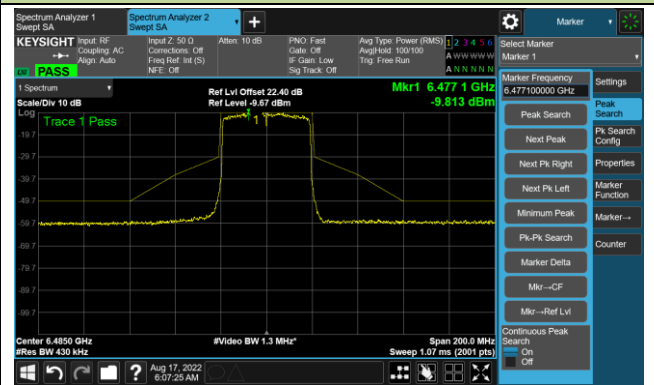

Channel 51 (6205MHz)

The Reference Level

The Mask Data

Channel 91 (6405MHz)

The Reference Level

The Mask Data

802.11ax-HE40 - Ant 0

Channel 99 (6445MHz)

The Reference Level

The Mask Data

Channel 107 (6485MHz)

The Reference Level

The Mask Data

Channel 115 (6525MHz)

The Reference Level

The Mask Data

802.11ax-HE40 - Ant 0

Channel 123 (6565MHz)

The Reference Level

The Mask Data

Channel 147 (6685MHz)

The Reference Level

The Mask Data

Channel 179 (6845MHz)

The Reference Level

The Mask Data

802.11ax-HE40 - Ant 0

Channel 187 (6885MHz)

The Reference Level

The Mask Data

Channel 195 (6925MHz)

The Reference Level