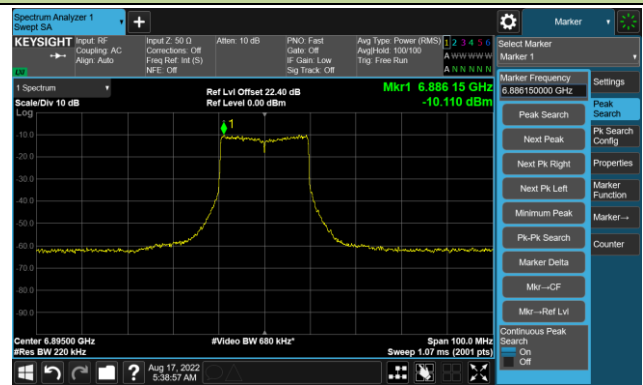

Channel 157 (6715MHz)

The Reference Level

The Mask Data

Channel 181 (6855MHz)

The Reference Level

The Mask Data

802.11ax-HE20 - Ant 0

Channel 185 (6875MHz)

The Reference Level

The Mask Data

Channel 189 (6895MHz)

The Reference Level

The Mask Data

Channel 213 (7015MHz)

The Reference Level

The Mask Data

802.11ax-HE20 - Ant 0

Channel 229 (7095MHz)

The Reference Level

The Mask Data

802.11ax-HE40 - Ant 0

Channel 03 (5965MHz)

The Reference Level

The Mask Data