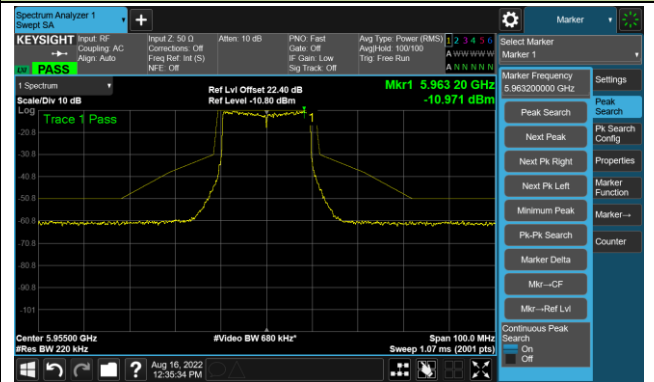

The Reference Level

The Mask Data

802.11a - Ant 0

Channel 185 (6875MHz)

The Reference Level

The Mask Data

Channel 189 (6895MHz)

The Reference Level

The Mask Data

Channel 213 (7015MHz)

The Reference Level

The Mask Data

802.11a - Ant 0

Channel 229 (7095MHz)

The Reference Level

The Mask Data

802.11ax-HE20 - Ant 0

Channel 01 (5955MHz)

The Reference Level

The Mask Data

Channel 49 (6195MHz)

The Reference Level

The Mask Data

Channel 93 (6415MHz)

The Reference Level

The Mask Data

802.11ax-HE20 - Ant 0

Channel 97 (6435MHz)

The Reference Level

The Mask Data

Channel 105 (6475MHz)

The Reference Level