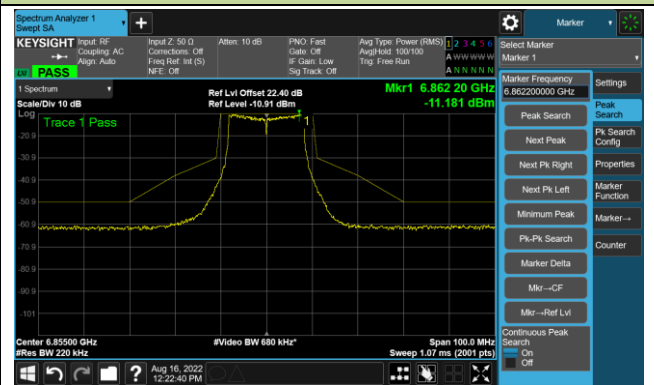

802.11a - Ant 0

Channel 117 (6535MHz)

The Reference Level

The Mask Data

Channel 157 (6715MHz)

The Reference Level

The Mask Data

Channel 181 (6855MHz)

The Reference Level

The Mask Data

802.11a - Ant 0

Channel 185 (6875MHz)

The Reference Level

The Mask Data

Channel 189 (6895MHz)

The Reference Level

The Mask Data

Channel 213 (7015MHz)

The Reference Level

The Mask Data

802.11a - Ant 0

Channel 229 (7095MHz)

The Reference Level

The Mask Data