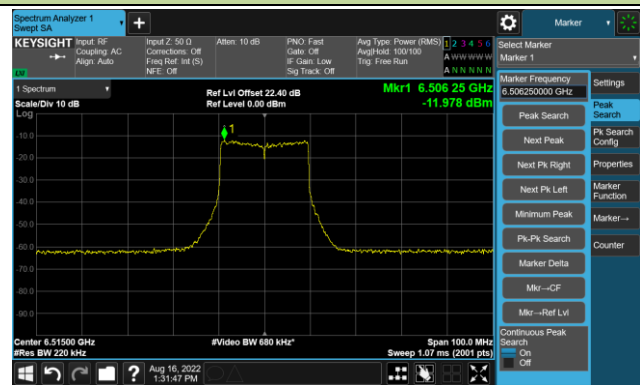

802.11ax-HE20 - Ant 0

Channel 01 (5955MHz)

The Reference Level

The Mask Data

Channel 49 (6195MHz)

The Reference Level

The Mask Data

Channel 93 (6415MHz)

The Reference Level

The Mask Data

802.11ax-HE20 - Ant 0

Channel 97 (6435MHz)

The Reference Level

The Mask Data

Channel 105 (6475MHz)

The Reference Level

The Mask Data

Channel 113 (6515MHz)

The Reference Level

The Mask Data

802.11ax-HE20 - Ant 0

Channel 117 (6535MHz)

The Reference Level

The Mask Data

Channel 157 (6715MHz)

The Reference Level

The Mask Data

Channel 181 (6855MHz)

The Reference Level

The Mask Data

802.11ax-HE20 - Ant 0

Channel 185 (6875MHz)