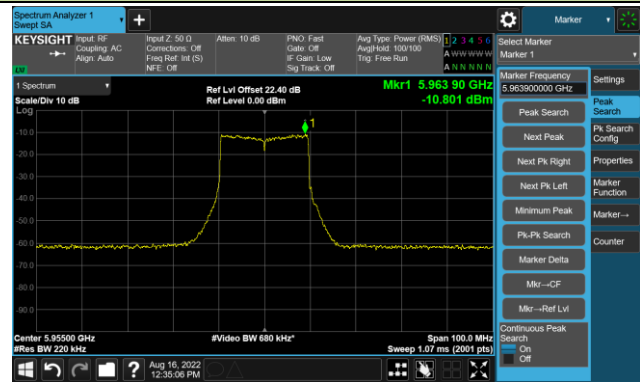

The Reference Level

The Mask Data

802.11a - Ant 0

Channel 185 (6875MHz)

The Reference Level

The Mask Data

Channel 189 (6895MHz)

The Reference Level

The Mask Data

Channel 213 (7015MHz)

The Reference Level

The Mask Data

802.11a - Ant 0

Channel 229 (7095MHz)

The Reference Level

The Mask Data

802.11ax-HE20 - Ant 0

Channel 01 (5955MHz)

The Reference Level

The Mask Data

Channel 49 (6195MHz)

The Reference Level

The Mask Data

Channel 93 (6415MHz)