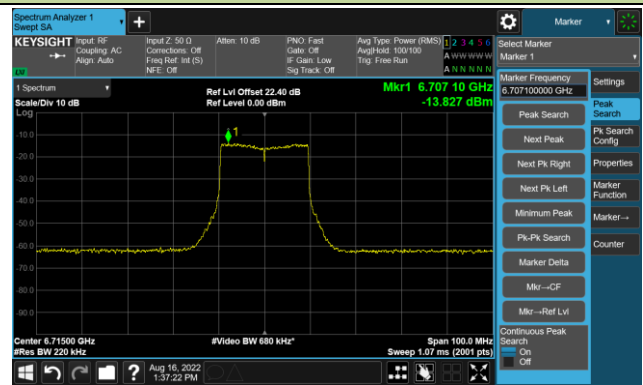

The Reference Level

The Mask Data

802.11ax-HE20 - Ant 0

Channel 97 (6435MHz)

The Reference Level

The Mask Data

Channel 105 (6475MHz)

The Reference Level

The Mask Data

Channel 113 (6515MHz)

The Reference Level

The Mask Data

802.11ax-HE20 - Ant 0

Channel 117 (6535MHz)

The Reference Level

The Mask Data

Channel 157 (6715MHz)

The Reference Level

The Mask Data

Channel 181 (6855MHz)

The Reference Level

The Mask Data

802.11ax-HE20 - Ant 0

Channel 185 (6875MHz)

The Reference Level

The Mask Data

Channel 189 (6895MHz)

The Reference Level

The Mask Data

Channel 213 (7015MHz)

The Reference Level

The Mask Data