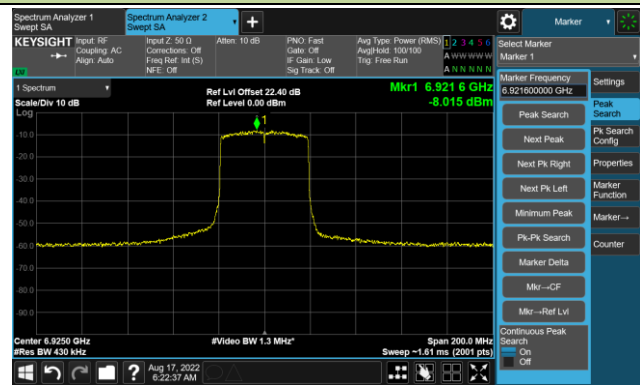

802.11ax-HE40 - Ant 0

Channel 123 (6565MHz)

The Reference Level

The Mask Data

Channel 147 (6685MHz)

The Reference Level

The Mask Data

Channel 179 (6845MHz)

The Reference Level

The Mask Data

802.11ax-HE40 - Ant 0

Channel 187 (6885MHz)

The Reference Level

The Mask Data

Channel 195 (6925MHz)

The Reference Level

The Mask Data

Channel 211 (7005MHz)

The Reference Level

The Mask Data

802.11ax-HE40 - Ant 0

Channel 227 (7085MHz)

The Reference Level

The Mask Data