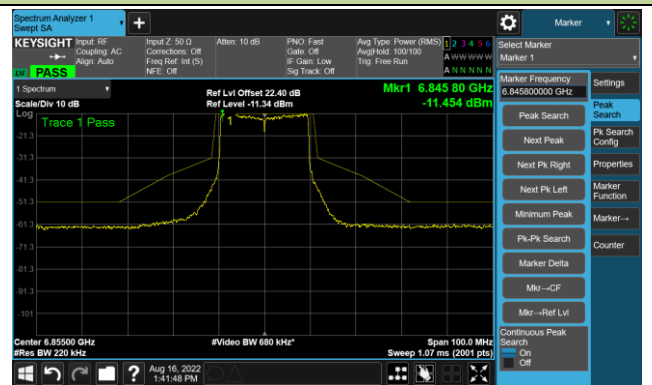

The Mask Data

Channel 113 (6515MHz)

The Reference Level

The Mask Data

802.11ax-HE20 - Ant 0

Channel 117 (6535MHz)

The Reference Level

The Mask Data

Channel 157 (6715MHz)

The Reference Level

The Mask Data

Channel 181 (6855MHz)

The Reference Level

The Mask Data

802.11ax-HE20 - Ant 0

Channel 185 (6875MHz)

The Reference Level

The Mask Data

Channel 189 (6895MHz)

The Reference Level

The Mask Data

Channel 213 (7015MHz)

The Reference Level

The Mask Data

802.11ax-HE20 - Ant 0

Channel 229 (7095MHz)

The Reference Level

The Mask Data

802.11ax-HE40 - Ant 0

Channel 03 (5965MHz)

The Reference Level

The Mask Data