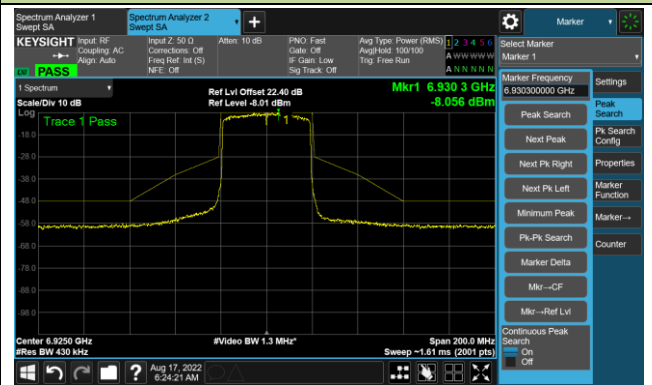

802.11ax-HE40 - Ant 0

Channel 123 (6565MHz)

The Reference Level

The Mask Data

Channel 147 (6685MHz)

The Reference Level

The Mask Data

Channel 179 (6845MHz)

The Reference Level

The Mask Data

802.11ax-HE40 - Ant 0

Channel 187 (6885MHz)

The Reference Level

The Mask Data

Channel 195 (6925MHz)

The Reference Level

The Mask Data

Channel 211 (7005MHz)

The Reference Level

The Mask Data

802.11ax-HE40 - Ant 0

Channel 227 (7085MHz)

The Reference Level

The Mask Data