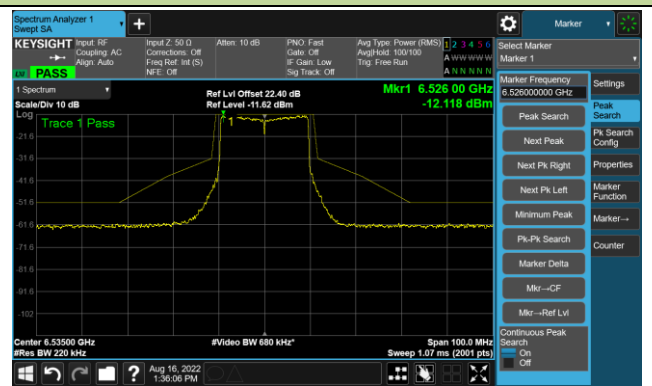

The Reference Level

The Mask Data

802.11ax-HE20 - Ant 0

Channel 97 (6435MHz)

The Reference Level

The Mask Data

Channel 105 (6475MHz)

The Reference Level

The Mask Data

Channel 113 (6515MHz)

The Reference Level

The Mask Data

802.11ax-HE20 - Ant 0

Channel 117 (6535MHz)

The Reference Level

The Mask Data

Channel 157 (6715MHz)

The Reference Level

The Mask Data

Channel 181 (6855MHz)

The Reference Level

The Mask Data

802.11ax-HE20 - Ant 0

Channel 185 (6875MHz)

The Reference Level

The Mask Data

Channel 189 (6895MHz)

The Reference Level

The Mask Data

Channel 213 (7015MHz)

The Reference Level

The Mask Data