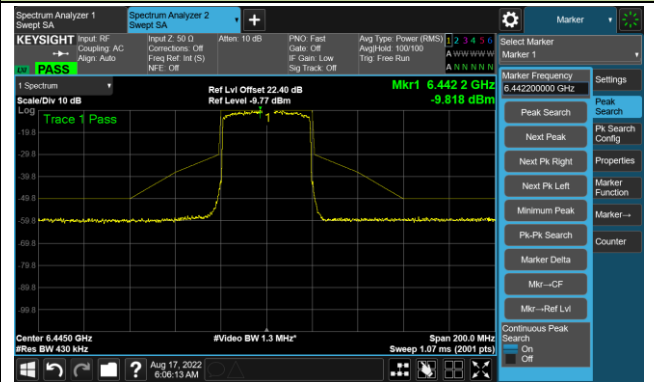

802.11ax-HE20 - Ant 0

Channel 229 (7095MHz)

The Reference Level

The Mask Data

802.11ax-HE40 - Ant 0

Channel 03 (5965MHz)

The Reference Level

The Mask Data

Channel 51 (6205MHz)

The Reference Level

The Mask Data

Channel 91 (6405MHz)

The Reference Level

The Mask Data

802.11ax-HE40 - Ant 0

Channel 99 (6445MHz)

The Reference Level

The Mask Data

Channel 107 (6485MHz)

The Reference Level

The Mask Data

Channel 115 (6525MHz)

The Reference Level

The Mask Data