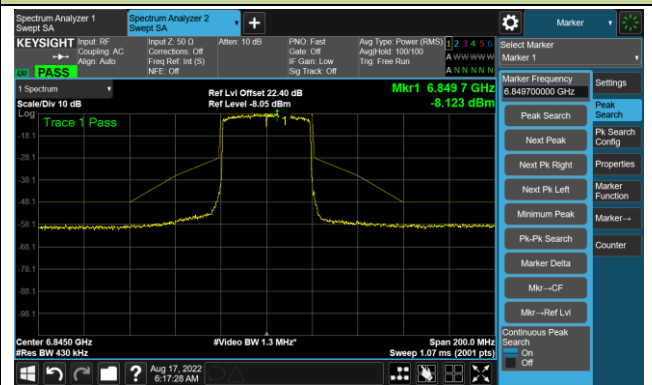

The Reference Level

The Mask Data

Channel 107 (6485MHz)

The Reference Level

The Mask Data

Channel 115 (6525MHz)

The Reference Level

The Mask Data

802.11ax-HE40 - Ant 0

Channel 123 (6565MHz)

The Reference Level

The Mask Data

Channel 147 (6685MHz)

The Reference Level

The Mask Data

Channel 179 (6845MHz)

The Reference Level

The Mask Data

802.11ax-HE40 - Ant 0

Channel 187 (6885MHz)

The Reference Level

The Mask Data

Channel 195 (6925MHz)

The Reference Level

The Mask Data

Channel 211 (7005MHz)

The Reference Level

The Mask Data

802.11ax-HE40 - Ant 0

Channel 227 (7085MHz)

The Reference Level

The Mask Data