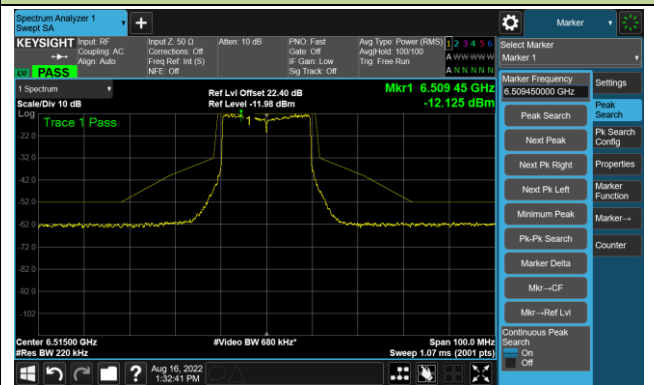

The Reference Level

The Mask Data

802.11ax-HE20 - Ant 0

Channel 97 (6435MHz)

The Reference Level

The Mask Data

Channel 105 (6475MHz)

The Reference Level

The Mask Data

Channel 113 (6515MHz)

The Reference Level

The Mask Data

802.11ax-HE20 - Ant 0

Channel 117 (6535MHz)

The Reference Level

The Mask Data

Channel 157 (6715MHz)

The Reference Level

The Mask Data

Channel 181 (6855MHz)

The Reference Level

The Mask Data

802.11ax-HE20 - Ant 0

Channel 185 (6875MHz)

The Reference Level

The Mask Data

Channel 189 (6895MHz)

The Reference Level

The Mask Data

Channel 213 (7015MHz)

The Reference Level

The Mask Data