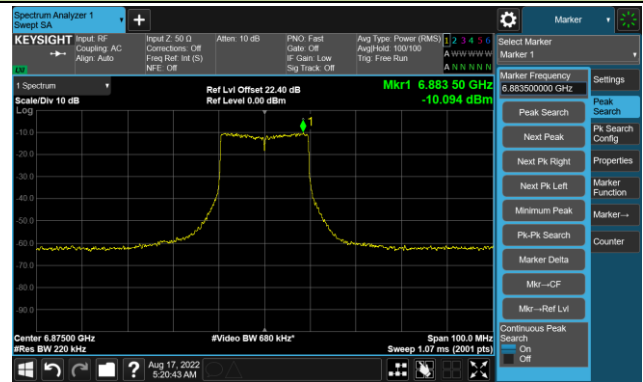

Channel 157 (6715MHz)

The Reference Level

The Mask Data

Channel 181 (6855MHz)

The Reference Level

The Mask Data

802.11ax-HE20 - Ant 0

Channel 185 (6875MHz)

The Reference Level

The Mask Data

Channel 189 (6895MHz)

The Reference Level

The Mask Data

Channel 213 (7015MHz)

The Reference Level

The Mask Data