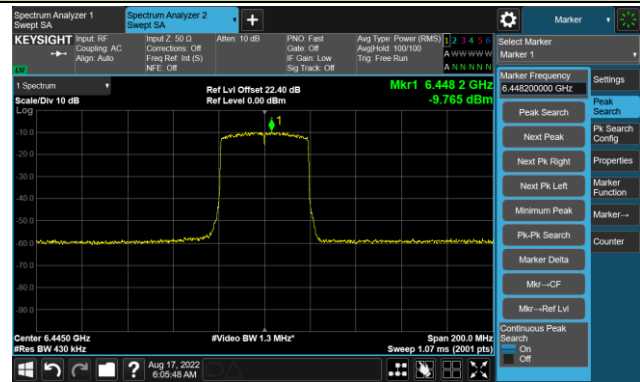

Channel 51 (6205MHz)

The Reference Level

The Mask Data

Channel 91 (6405MHz)

The Reference Level

The Mask Data

802.11ax-HE40 - Ant 0

Channel 99 (6445MHz)

The Reference Level

The Mask Data

Channel 107 (6485MHz)

The Reference Level

The Mask Data

Channel 115 (6525MHz)

The Reference Level

The Mask Data