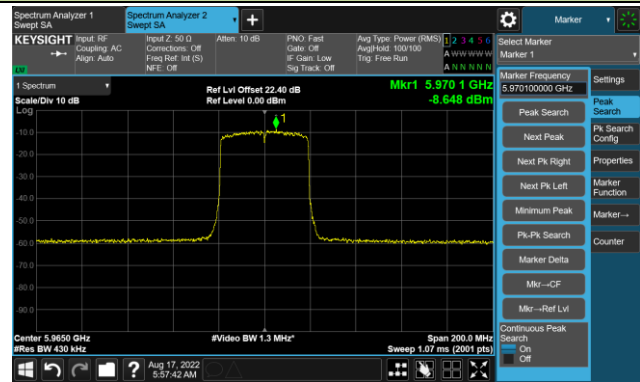

The Reference Level

The Mask Data

Channel 189 (6895MHz)

The Reference Level

The Mask Data

Channel 213 (7015MHz)

The Reference Level

The Mask Data

802.11ax-HE20 - Ant 0

Channel 229 (7095MHz)

The Reference Level

The Mask Data

802.11ax-HE40 - Ant 0

Channel 03 (5965MHz)

The Reference Level

The Mask Data

Channel 51 (6205MHz)

The Reference Level

The Mask Data

Channel 91 (6405MHz)

The Reference Level

The Mask Data

802.11ax-HE40 - Ant 0

Channel 99 (6445MHz)