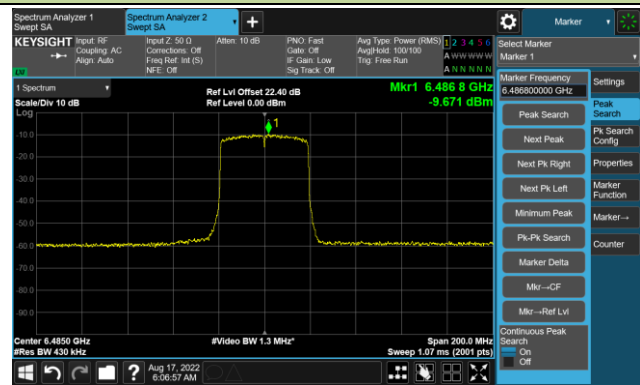

Channel 51 (6205MHz)

The Reference Level

The Mask Data

Channel 91 (6405MHz)

The Reference Level

The Mask Data

802.11ax-HE40 - Ant 0

Channel 99 (6445MHz)

The Reference Level

The Mask Data

Channel 107 (6485MHz)

The Reference Level

The Mask Data

Channel 115 (6525MHz)

The Reference Level

The Mask Data

802.11ax-HE40 - Ant 0

Channel 123 (6565MHz)

The Reference Level

The Mask Data

Channel 147 (6685MHz)

The Reference Level

The Mask Data

Channel 179 (6845MHz)