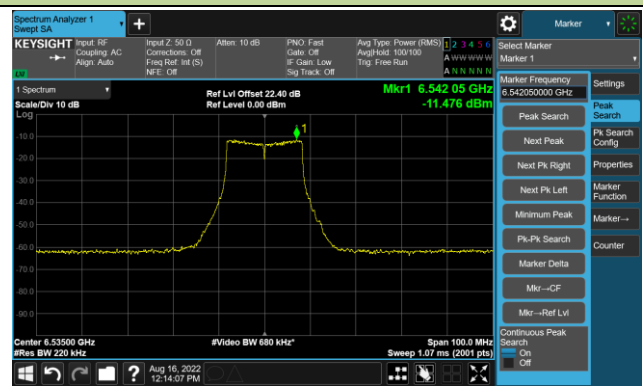

802.11a - Ant 0

Channel 117 (6535MHz)

The Reference Level

The Mask Data

Channel 157 (6715MHz)

The Reference Level

The Mask Data

Channel 181 (6855MHz)

The Reference Level

The Mask Data

802.11a - Ant 0

Channel 185 (6875MHz)

The Reference Level

The Mask Data

Channel 189 (6895MHz)

The Reference Level

The Mask Data

Channel 213 (7015MHz)

The Reference Level

The Mask Data

802.11a - Ant 0

Channel 229 (7095MHz)

The Reference Level

The Mask Data