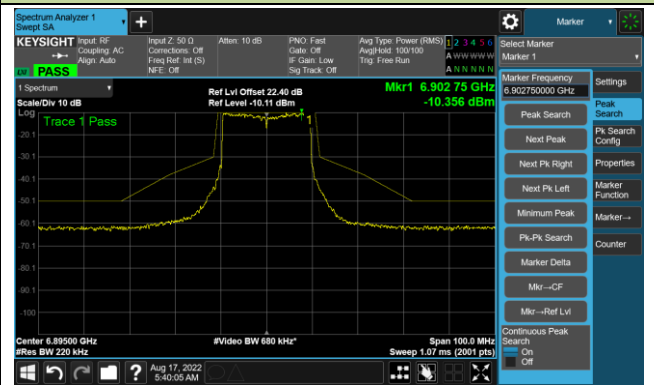

Channel 157 (6715MHz)

The Reference Level

The Mask Data

Channel 181 (6855MHz)

The Reference Level

The Mask Data

802.11ax-HE20 - Ant 0

Channel 185 (6875MHz)

The Reference Level

The Mask Data

Channel 189 (6895MHz)

The Reference Level

The Mask Data

Channel 213 (7015MHz)

The Reference Level

The Mask Data

802.11ax-HE20 - Ant 0

Channel 229 (7095MHz)

The Reference Level

The Mask Data

802.11ax-HE40 - Ant 0

Channel 03 (5965MHz)

The Reference Level

The Mask Data