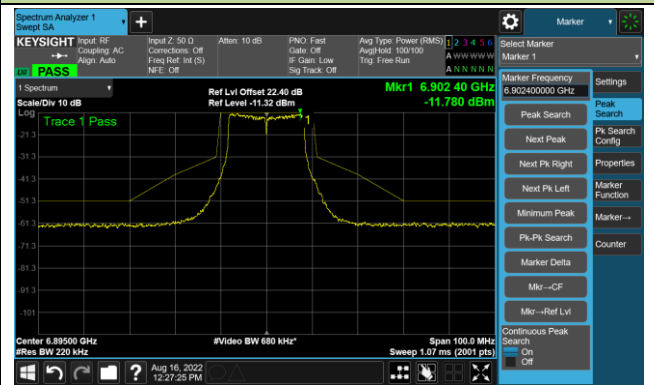

802.11a - Ant 0

Channel 117 (6535MHz)

The Reference Level

The Mask Data

Channel 157 (6715MHz)

The Reference Level

The Mask Data

Channel 181 (6855MHz)

The Reference Level

The Mask Data

802.11a - Ant 0

Channel 185 (6875MHz)

The Reference Level

The Mask Data

Channel 189 (6895MHz)

The Reference Level

The Mask Data

Channel 213 (7015MHz)

The Reference Level

The Mask Data

802.11a - Ant 0

Channel 229 (7095MHz)

The Reference Level

The Mask Data

802.11ax-HE20 - Ant 0

Channel 01 (5955MHz)

The Reference Level

The Mask Data

Channel 49 (6195MHz)

The Reference Level

The Mask Data

Channel 93 (6415MHz)