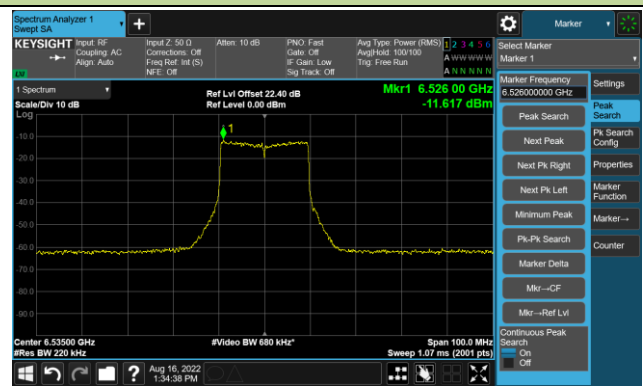

The Reference Level

The Mask Data

802.11ax-HE20 - Ant 0

Channel 97 (6435MHz)

The Reference Level

The Mask Data

Channel 105 (6475MHz)

The Reference Level

The Mask Data

Channel 113 (6515MHz)

The Reference Level

The Mask Data

802.11ax-HE20 - Ant 0

Channel 117 (6535MHz)

The Reference Level

The Mask Data

Channel 157 (6715MHz)

The Reference Level

The Mask Data

Channel 181 (6855MHz)

The Reference Level

The Mask Data

802.11ax-HE20 - Ant 0

Channel 185 (6875MHz)

The Reference Level

The Mask Data

Channel 189 (6895MHz)

The Reference Level

The Mask Data

Channel 213 (7015MHz)

The Reference Level

The Mask Data