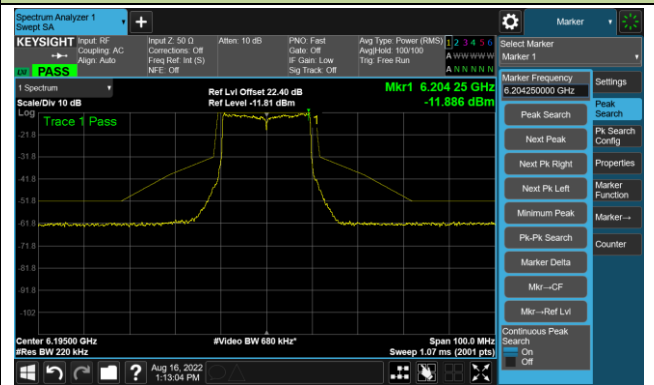

The Mask Data

Channel 213 (7015MHz)

The Reference Level

The Mask Data

802.11a - Ant 0

Channel 229 (7095MHz)

The Reference Level

The Mask Data

802.11ax-HE20 - Ant 0

Channel 01 (5955MHz)

The Reference Level

The Mask Data

Channel 49 (6195MHz)

The Reference Level

The Mask Data

Channel 93 (6415MHz)

The Reference Level

The Mask Data

802.11ax-HE20 - Ant 0

Channel 97 (6435MHz)

The Reference Level

The Mask Data

Channel 105 (6475MHz)

The Reference Level

The Mask Data

Channel 113 (6515MHz)

The Reference Level

The Mask Data

802.11ax-HE20 - Ant 0

Channel 117 (6535MHz)

The Reference Level

The Mask Data