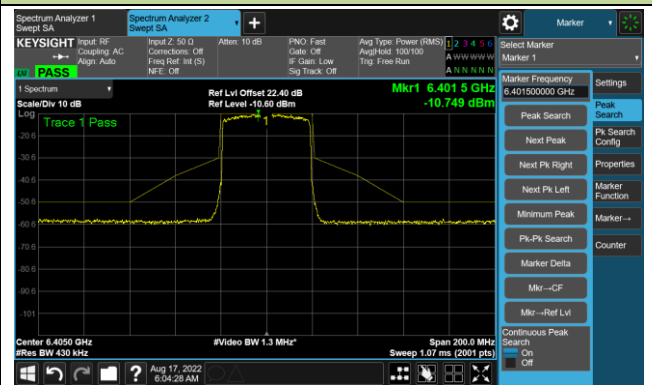

802.11ax-HE20 - Ant 0

Channel 229 (7095MHz)

The Reference Level

The Mask Data

802.11ax-HE40 - Ant 0

Channel 03 (5965MHz)

The Reference Level

The Mask Data

Channel 51 (6205MHz)

The Reference Level

The Mask Data

Channel 91 (6405MHz)

The Reference Level

The Mask Data

802.11ax-HE40 - Ant 0

Channel 99 (6445MHz)

The Reference Level

The Mask Data

Channel 107 (6485MHz)

The Reference Level

The Mask Data

Channel 115 (6525MHz)

The Reference Level

The Mask Data