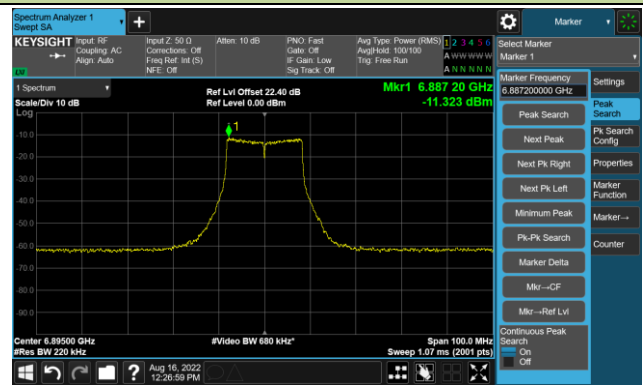

802.11a - Ant 0

Channel 117 (6535MHz)

The Reference Level

The Mask Data

Channel 157 (6715MHz)

The Reference Level

The Mask Data

Channel 181 (6855MHz)

The Reference Level

The Mask Data

802.11a - Ant 0

Channel 185 (6875MHz)

The Reference Level

The Mask Data

Channel 189 (6895MHz)

The Reference Level

The Mask Data

Channel 213 (7015MHz)

The Reference Level

The Mask Data

802.11a - Ant 0

Channel 229 (7095MHz)

The Reference Level

The Mask Data