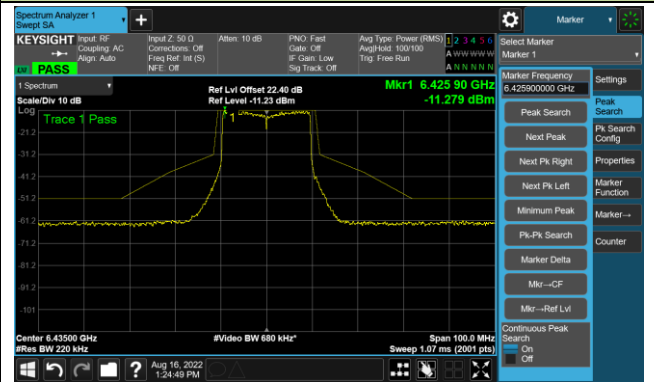

The Reference Level

The Mask Data

802.11ax-HE20 - Ant 0

Channel 97 (6435MHz)

The Reference Level

The Mask Data

Channel 105 (6475MHz)

The Reference Level

The Mask Data

Channel 113 (6515MHz)

The Reference Level

The Mask Data

802.11ax-HE20 - Ant 0

Channel 117 (6535MHz)

The Reference Level

The Mask Data

Channel 157 (6715MHz)

The Reference Level

The Mask Data

Channel 181 (6855MHz)

The Reference Level

The Mask Data

802.11ax-HE20 - Ant 0

Channel 185 (6875MHz)