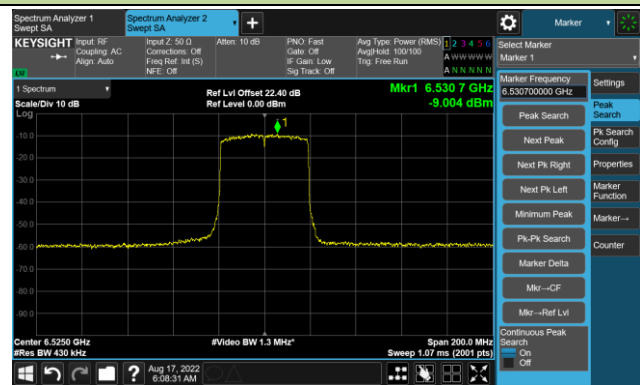

Channel 51 (6205MHz)

The Reference Level

The Mask Data

Channel 91 (6405MHz)

The Reference Level

The Mask Data

802.11ax-HE40 - Ant 0

Channel 99 (6445MHz)

The Reference Level

The Mask Data

Channel 107 (6485MHz)

The Reference Level

The Mask Data

Channel 115 (6525MHz)

The Reference Level

The Mask Data

802.11ax-HE40 - Ant 0

Channel 123 (6565MHz)

The Reference Level

The Mask Data

Channel 147 (6685MHz)

The Reference Level

The Mask Data

Channel 179 (6845MHz)