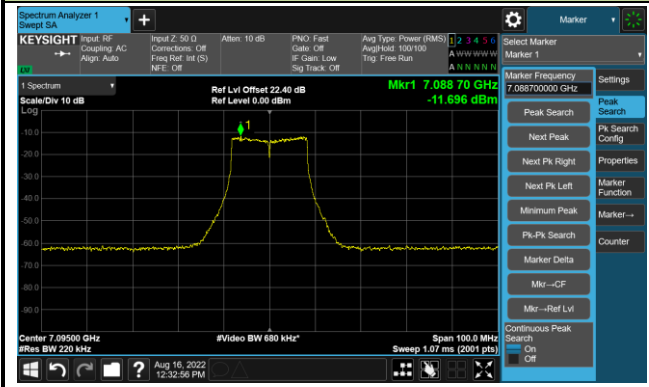

The Reference Level

The Mask Data

802.11a - Ant 0

Channel 185 (6875MHz)

The Reference Level

The Mask Data

Channel 189 (6895MHz)

The Reference Level

The Mask Data

Channel 213 (7015MHz)

The Reference Level

The Mask Data

802.11a - Ant 0

Channel 229 (7095MHz)

The Reference Level

The Mask Data

802.11ax-HE20 - Ant 0

Channel 01 (5955MHz)

The Reference Level

The Mask Data

Channel 49 (6195MHz)

The Reference Level

The Mask Data

Channel 93 (6415MHz)