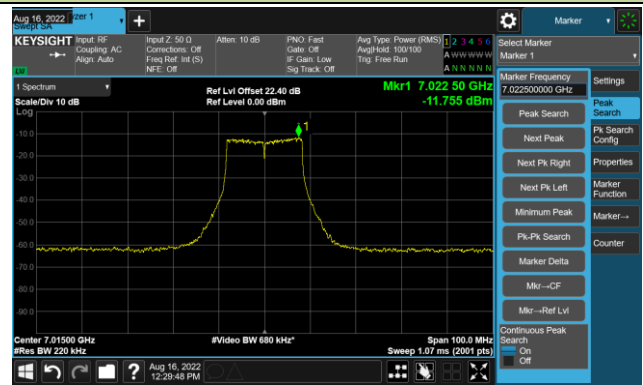

802.11a - Ant 0

Channel 117 (6535MHz)

The Reference Level

The Mask Data

Channel 157 (6715MHz)

The Reference Level

The Mask Data

Channel 181 (6855MHz)

The Reference Level

The Mask Data

802.11a - Ant 0

Channel 185 (6875MHz)

The Reference Level

The Mask Data

Channel 189 (6895MHz)

The Reference Level

The Mask Data

Channel 213 (7015MHz)

The Reference Level

The Mask Data

802.11a - Ant 0

Channel 229 (7095MHz)

The Reference Level

The Mask Data

802.11ax-HE20 - Ant 0

Channel 01 (5955MHz)

The Reference Level

The Mask Data

Channel 49 (6195MHz)

The Reference Level

The Mask Data

Channel 93 (6415MHz)