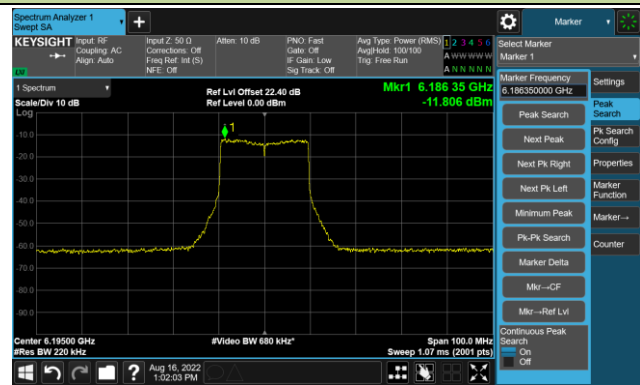

The Mask Data

Channel 213 (7015MHz)

The Reference Level

The Mask Data

802.11a - Ant 0

Channel 229 (7095MHz)

The Reference Level

The Mask Data

802.11ax-HE20 - Ant 0

Channel 01 (5955MHz)

The Reference Level

The Mask Data

Channel 49 (6195MHz)

The Reference Level

The Mask Data

Channel 93 (6415MHz)

The Reference Level

The Mask Data

802.11ax-HE20 - Ant 0

Channel 97 (6435MHz)

The Reference Level

The Mask Data

Channel 105 (6475MHz)

The Reference Level

The Mask Data

Channel 113 (6515MHz)

The Reference Level

The Mask Data

802.11ax-HE20 - Ant 0

Channel 117 (6535MHz)

The Reference Level

The Mask Data