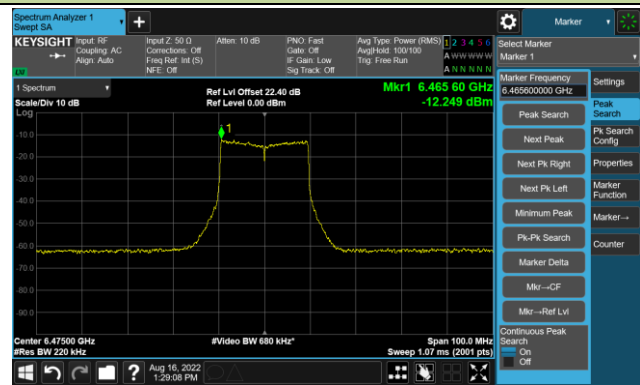

802.11ax-HE20 - Ant 0

Channel 01 (5955MHz)

The Reference Level

The Mask Data

Channel 49 (6195MHz)

The Reference Level

The Mask Data

Channel 93 (6415MHz)

The Reference Level

The Mask Data

802.11ax-HE20 - Ant 0

Channel 97 (6435MHz)

The Reference Level

The Mask Data

Channel 105 (6475MHz)

The Reference Level

The Mask Data

Channel 113 (6515MHz)

The Reference Level

The Mask Data

802.11ax-HE20 - Ant 0

Channel 117 (6535MHz)

The Reference Level

The Mask Data

Channel 157 (6715MHz)

The Reference Level

The Mask Data

Channel 181 (6855MHz)

The Reference Level

The Mask Data

802.11ax-HE20 - Ant 0

Channel 185 (6875MHz)