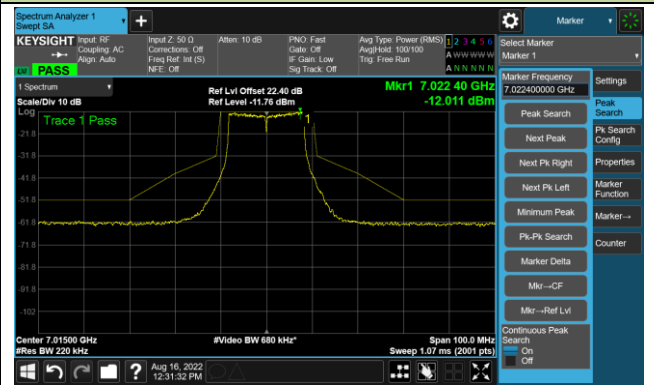

The Reference Level

The Mask Data

802.11a - Ant 0

Channel 185 (6875MHz)

The Reference Level

The Mask Data

Channel 189 (6895MHz)

The Reference Level

The Mask Data

Channel 213 (7015MHz)

The Reference Level

The Mask Data

802.11a - Ant 0

Channel 229 (7095MHz)

The Reference Level

The Mask Data

802.11ax-HE20 - Ant 0

Channel 01 (5955MHz)

The Reference Level

The Mask Data

Channel 49 (6195MHz)

The Reference Level

The Mask Data

Channel 93 (6415MHz)

The Reference Level

The Mask Data

802.11ax-HE20 - Ant 0

Channel 97 (6435MHz)

The Reference Level

The Mask Data

Channel 105 (6475MHz)

The Reference Level