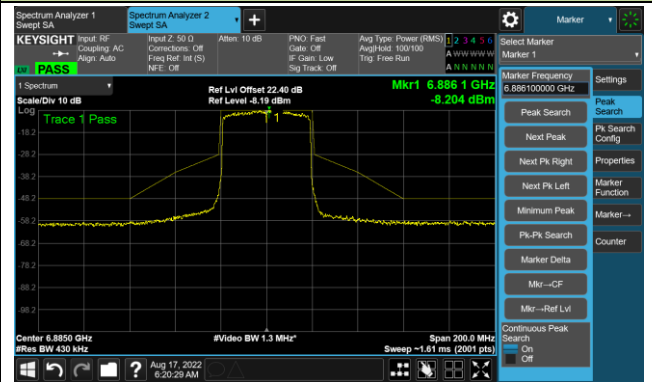

802.11ax-HE40 - Ant 0

Channel 123 (6565MHz)

The Reference Level

The Mask Data

Channel 147 (6685MHz)

The Reference Level

The Mask Data

Channel 179 (6845MHz)

The Reference Level

The Mask Data

802.11ax-HE40 - Ant 0

Channel 187 (6885MHz)

The Reference Level

The Mask Data

Channel 195 (6925MHz)

The Reference Level

The Mask Data

Channel 211 (7005MHz)

The Reference Level

The Mask Data

802.11ax-HE40 - Ant 0

Channel 227 (7085MHz)

The Reference Level

The Mask Data