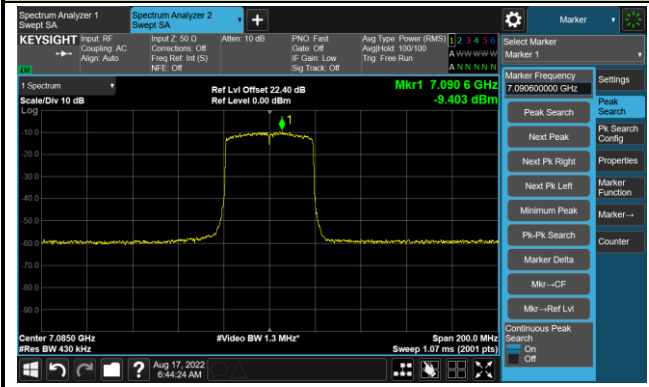

The Reference Level

The Mask Data

802.11ax-HE40 - Ant 0

Channel 187 (6885MHz)

The Reference Level

The Mask Data

Channel 195 (6925MHz)

The Reference Level

The Mask Data

Channel 211 (7005MHz)

The Reference Level

The Mask Data

802.11ax-HE40 - Ant 0

Channel 227 (7085MHz)

The Reference Level

The Mask Data