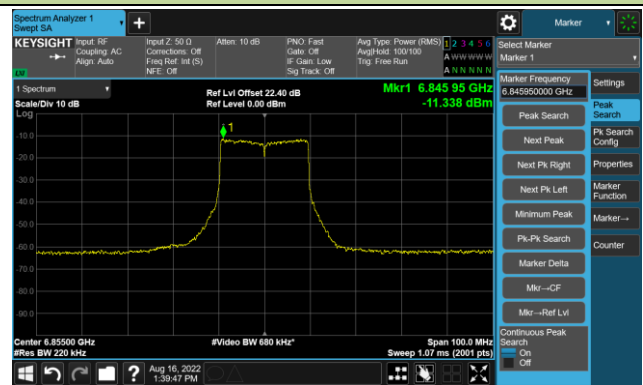

The Mask Data

Channel 113 (6515MHz)

The Reference Level

The Mask Data

802.11ax-HE20 - Ant 0

Channel 117 (6535MHz)

The Reference Level

The Mask Data

Channel 157 (6715MHz)

The Reference Level

The Mask Data

Channel 181 (6855MHz)

The Reference Level

The Mask Data

802.11ax-HE20 - Ant 0

Channel 185 (6875MHz)

The Reference Level

The Mask Data

Channel 189 (6895MHz)

The Reference Level

The Mask Data

Channel 213 (7015MHz)

The Reference Level

The Mask Data