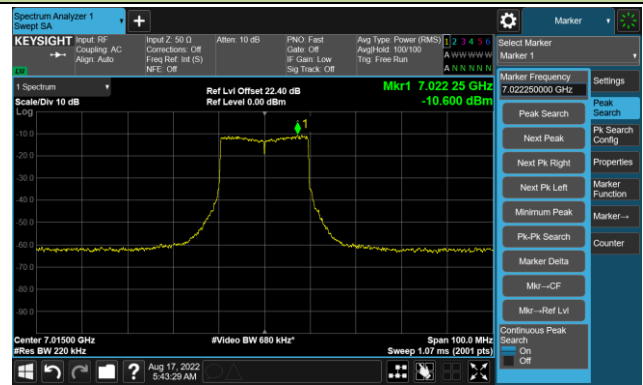

Channel 157 (6715MHz)

The Reference Level

The Mask Data

Channel 181 (6855MHz)

The Reference Level

The Mask Data

802.11ax-HE20 - Ant 0

Channel 185 (6875MHz)

The Reference Level

The Mask Data

Channel 189 (6895MHz)

The Reference Level

The Mask Data

Channel 213 (7015MHz)

The Reference Level

The Mask Data

802.11ax-HE20 - Ant 0

Channel 229 (7095MHz)

The Reference Level

The Mask Data

802.11ax-HE40 - Ant 0

Channel 03 (5965MHz)

The Reference Level

The Mask Data