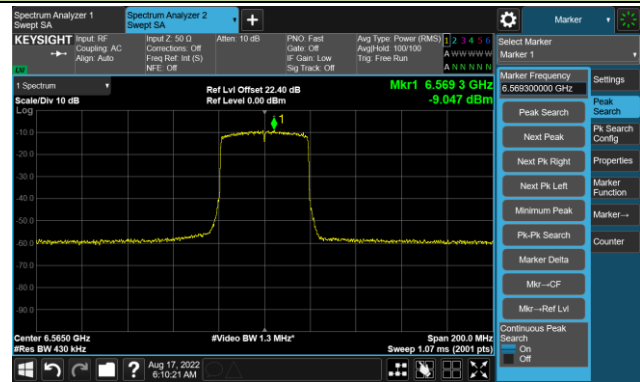

Channel 51 (6205MHz)

The Reference Level

The Mask Data

Channel 91 (6405MHz)

The Reference Level

The Mask Data

802.11ax-HE40 - Ant 0

Channel 99 (6445MHz)

The Reference Level

The Mask Data

Channel 107 (6485MHz)

The Reference Level

The Mask Data

Channel 115 (6525MHz)

The Reference Level

The Mask Data

802.11ax-HE40 - Ant 0

Channel 123 (6565MHz)

The Reference Level

The Mask Data

Channel 147 (6685MHz)

The Reference Level

The Mask Data

Channel 179 (6845MHz)