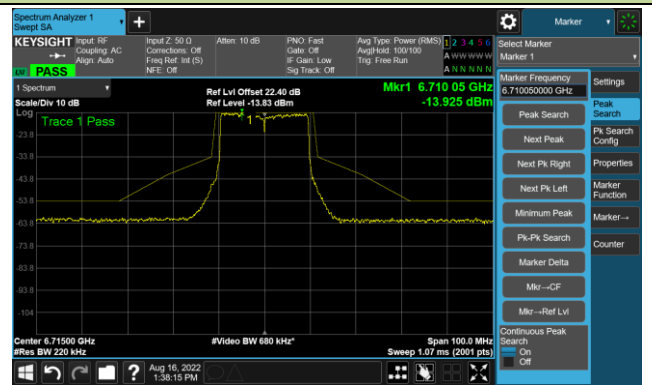

The Reference Level

The Mask Data

802.11ax-HE20 - Ant 0

Channel 97 (6435MHz)

The Reference Level

The Mask Data

Channel 105 (6475MHz)

The Reference Level

The Mask Data

Channel 113 (6515MHz)

The Reference Level

The Mask Data

802.11ax-HE20 - Ant 0

Channel 117 (6535MHz)

The Reference Level

The Mask Data

Channel 157 (6715MHz)

The Reference Level

The Mask Data

Channel 181 (6855MHz)

The Reference Level

The Mask Data

802.11ax-HE20 - Ant 0

Channel 185 (6875MHz)

The Reference Level

The Mask Data

Channel 189 (6895MHz)

The Reference Level

The Mask Data

Channel 213 (7015MHz)

The Reference Level

The Mask Data