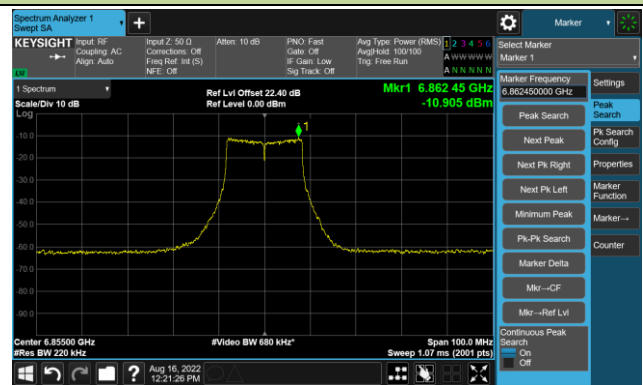

802.11a - Ant 0

Channel 117 (6535MHz)

The Reference Level

The Mask Data

Channel 157 (6715MHz)

The Reference Level

The Mask Data

Channel 181 (6855MHz)

The Reference Level

The Mask Data

802.11a - Ant 0

Channel 185 (6875MHz)

The Reference Level

The Mask Data

Channel 189 (6895MHz)

The Reference Level

The Mask Data

Channel 213 (7015MHz)

The Reference Level

The Mask Data

802.11a - Ant 0

Channel 229 (7095MHz)

The Reference Level

The Mask Data