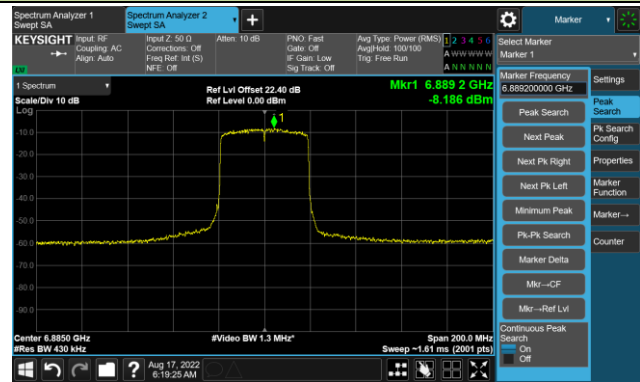

802.11ax-HE40 - Ant 0

Channel 123 (6565MHz)

The Reference Level

The Mask Data

Channel 147 (6685MHz)

The Reference Level

The Mask Data

Channel 179 (6845MHz)

The Reference Level

The Mask Data

802.11ax-HE40 - Ant 0

Channel 187 (6885MHz)

The Reference Level

The Mask Data

Channel 195 (6925MHz)

The Reference Level

The Mask Data

Channel 211 (7005MHz)

The Reference Level

The Mask Data

802.11ax-HE40 - Ant 0

Channel 227 (7085MHz)

The Reference Level

The Mask Data