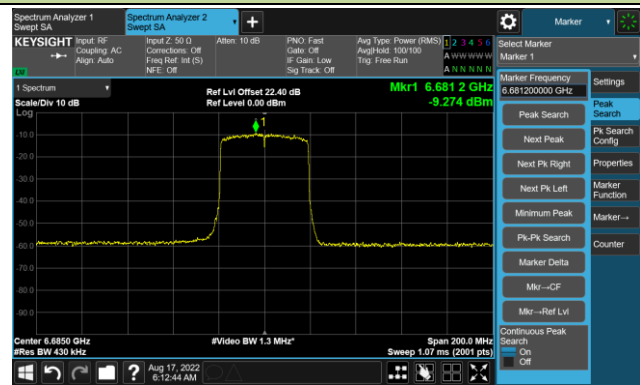

The Reference Level

The Mask Data

Channel 107 (6485MHz)

The Reference Level

The Mask Data

Channel 115 (6525MHz)

The Reference Level

The Mask Data

802.11ax-HE40 - Ant 0

Channel 123 (6565MHz)

The Reference Level

The Mask Data

Channel 147 (6685MHz)

The Reference Level

The Mask Data

Channel 179 (6845MHz)

The Reference Level

The Mask Data

802.11ax-HE40 - Ant 0

Channel 187 (6885MHz)

The Reference Level

The Mask Data

Channel 195 (6925MHz)

The Reference Level

The Mask Data

Channel 211 (7005MHz)

The Reference Level

The Mask Data

802.11ax-HE40 - Ant 0

Channel 227 (7085MHz)

The Reference Level

The Mask Data