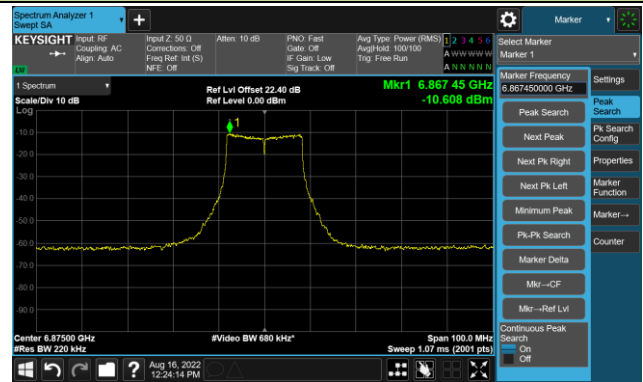

802.11a - Ant 0

Channel 117 (6535MHz)

The Reference Level

The Mask Data

Channel 157 (6715MHz)

The Reference Level

The Mask Data

Channel 181 (6855MHz)

The Reference Level

The Mask Data

802.11a - Ant 0

Channel 185 (6875MHz)

The Reference Level

The Mask Data

Channel 189 (6895MHz)

The Reference Level

The Mask Data

Channel 213 (7015MHz)

The Reference Level

The Mask Data

802.11a - Ant 0

Channel 229 (7095MHz)

The Reference Level

The Mask Data