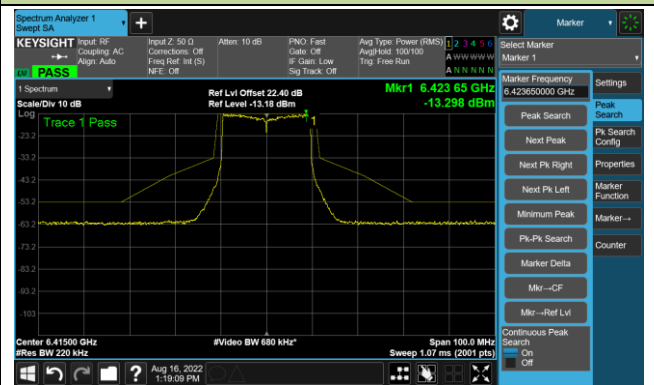

The Mask Data

Channel 213 (7015MHz)

The Reference Level

The Mask Data

802.11a - Ant 0

Channel 229 (7095MHz)

The Reference Level

The Mask Data

802.11ax-HE20 - Ant 0

Channel 01 (5955MHz)

The Reference Level

The Mask Data

Channel 49 (6195MHz)

The Reference Level

The Mask Data

Channel 93 (6415MHz)

The Reference Level

The Mask Data

802.11ax-HE20 - Ant 0

Channel 97 (6435MHz)

The Reference Level

The Mask Data

Channel 105 (6475MHz)

The Reference Level

The Mask Data

Channel 113 (6515MHz)

The Reference Level

The Mask Data

802.11ax-HE20 - Ant 0

Channel 117 (6535MHz)

The Reference Level

The Mask Data