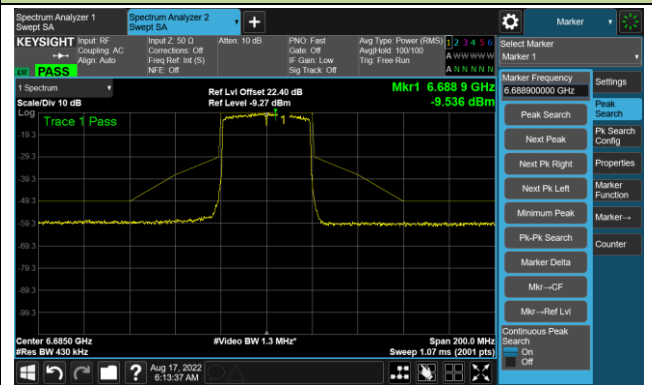

The Reference Level

The Mask Data

Channel 107 (6485MHz)

The Reference Level

The Mask Data

Channel 115 (6525MHz)

The Reference Level

The Mask Data

802.11ax-HE40 - Ant 0

Channel 123 (6565MHz)

The Reference Level

The Mask Data

Channel 147 (6685MHz)

The Reference Level

The Mask Data

Channel 179 (6845MHz)

The Reference Level

The Mask Data

802.11ax-HE40 - Ant 0

Channel 187 (6885MHz)

The Reference Level

The Mask Data

Channel 195 (6925MHz)

The Reference Level

The Mask Data

Channel 211 (7005MHz)

The Reference Level

The Mask Data

802.11ax-HE40 - Ant 0

Channel 227 (7085MHz)

The Reference Level

The Mask Data