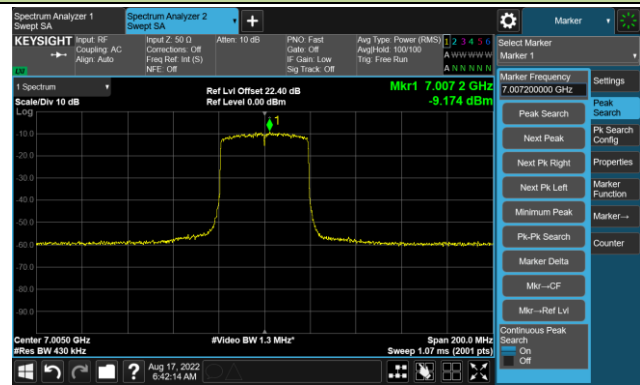

802.11ax-HE40 - Ant 0

Channel 123 (6565MHz)

The Reference Level

The Mask Data

Channel 147 (6685MHz)

The Reference Level

The Mask Data

Channel 179 (6845MHz)

The Reference Level

The Mask Data

802.11ax-HE40 - Ant 0

Channel 187 (6885MHz)

The Reference Level

The Mask Data

Channel 195 (6925MHz)

The Reference Level

The Mask Data

Channel 211 (7005MHz)

The Reference Level

The Mask Data

802.11ax-HE40 - Ant 0

Channel 227 (7085MHz)

The Reference Level

The Mask Data