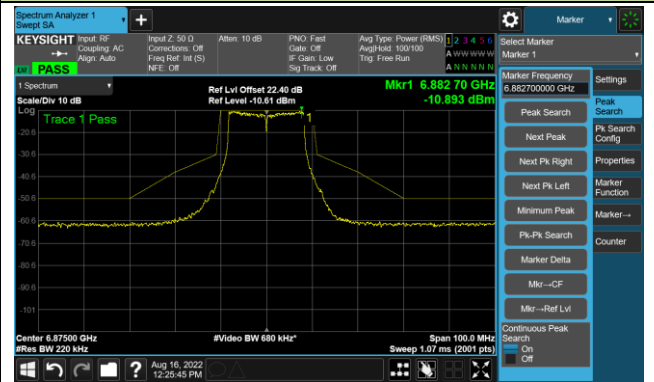

802.11a - Ant 0

Channel 117 (6535MHz)

The Reference Level

The Mask Data

Channel 157 (6715MHz)

The Reference Level

The Mask Data

Channel 181 (6855MHz)

The Reference Level

The Mask Data

802.11a - Ant 0

Channel 185 (6875MHz)

The Reference Level

The Mask Data

Channel 189 (6895MHz)

The Reference Level

The Mask Data

Channel 213 (7015MHz)

The Reference Level

The Mask Data

802.11a - Ant 0

Channel 229 (7095MHz)

The Reference Level

The Mask Data

802.11ax-HE20 - Ant 0

Channel 01 (5955MHz)

The Reference Level

The Mask Data

Channel 49 (6195MHz)

The Reference Level

The Mask Data

Channel 93 (6415MHz)