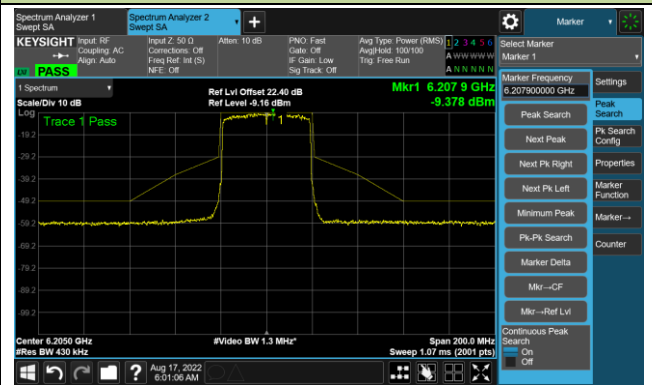

The Reference Level

The Mask Data

Channel 189 (6895MHz)

The Reference Level

The Mask Data

Channel 213 (7015MHz)

The Reference Level

The Mask Data

802.11ax-HE20 - Ant 0

Channel 229 (7095MHz)

The Reference Level

The Mask Data

802.11ax-HE40 - Ant 0

Channel 03 (5965MHz)

The Reference Level

The Mask Data

Channel 51 (6205MHz)

The Reference Level

The Mask Data

Channel 91 (6405MHz)

The Reference Level

The Mask Data

802.11ax-HE40 - Ant 0

Channel 99 (6445MHz)

The Reference Level

The Mask Data

Channel 107 (6485MHz)

The Reference Level

The Mask Data

Channel 115 (6525MHz)

The Reference Level

The Mask Data