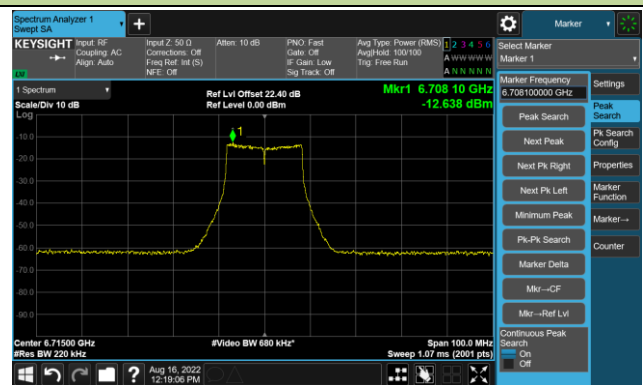

802.11a - Ant 0

Channel 117 (6535MHz)

The Reference Level

The Mask Data

Channel 157 (6715MHz)

The Reference Level

The Mask Data

Channel 181 (6855MHz)

The Reference Level

The Mask Data

802.11a - Ant 0

Channel 185 (6875MHz)

The Reference Level

The Mask Data

Channel 189 (6895MHz)

The Reference Level

The Mask Data

Channel 213 (7015MHz)

The Reference Level

The Mask Data

802.11a - Ant 0

Channel 229 (7095MHz)

The Reference Level

The Mask Data