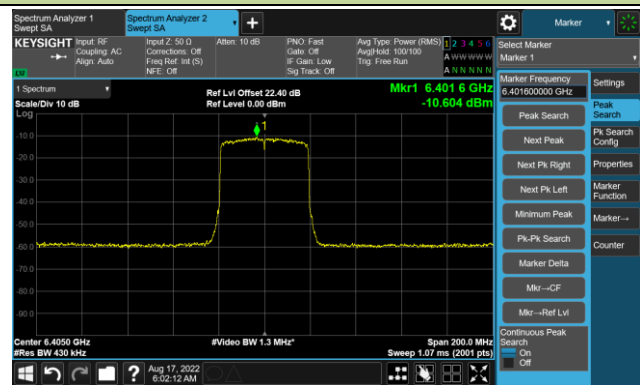

802.11ax-HE20 - Ant 0

Channel 229 (7095MHz)

The Reference Level

The Mask Data

802.11ax-HE40 - Ant 0

Channel 03 (5965MHz)

The Reference Level

The Mask Data

Channel 51 (6205MHz)

The Reference Level

The Mask Data

Channel 91 (6405MHz)

The Reference Level

The Mask Data

802.11ax-HE40 - Ant 0

Channel 99 (6445MHz)

The Reference Level

The Mask Data

Channel 107 (6485MHz)

The Reference Level

The Mask Data

Channel 115 (6525MHz)

The Reference Level

The Mask Data