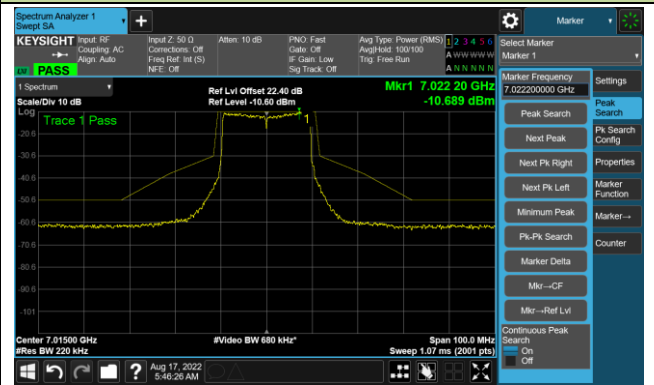

Channel 157 (6715MHz)

The Reference Level

The Mask Data

Channel 181 (6855MHz)

The Reference Level

The Mask Data

802.11ax-HE20 - Ant 0

Channel 185 (6875MHz)

The Reference Level

The Mask Data

Channel 189 (6895MHz)

The Reference Level

The Mask Data

Channel 213 (7015MHz)

The Reference Level

The Mask Data

802.11ax-HE20 - Ant 0

Channel 229 (7095MHz)

The Reference Level

The Mask Data

802.11ax-HE40 - Ant 0

Channel 03 (5965MHz)

The Reference Level

The Mask Data