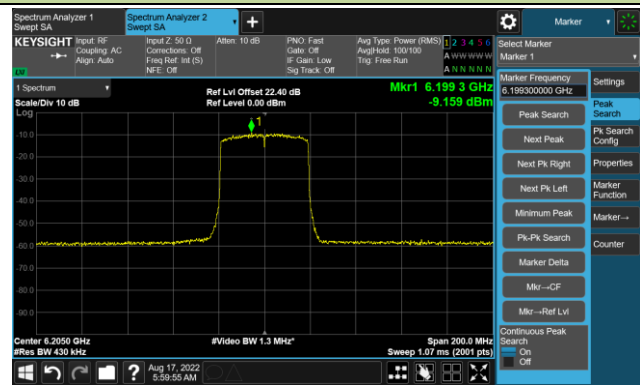

The Reference Level

The Mask Data

Channel 189 (6895MHz)

The Reference Level

The Mask Data

Channel 213 (7015MHz)

The Reference Level

The Mask Data

802.11ax-HE20 - Ant 0

Channel 229 (7095MHz)

The Reference Level

The Mask Data

802.11ax-HE40 - Ant 0

Channel 03 (5965MHz)

The Reference Level

The Mask Data

Channel 51 (6205MHz)

The Reference Level

The Mask Data

Channel 91 (6405MHz)

The Reference Level

The Mask Data

802.11ax-HE40 - Ant 0

Channel 99 (6445MHz)