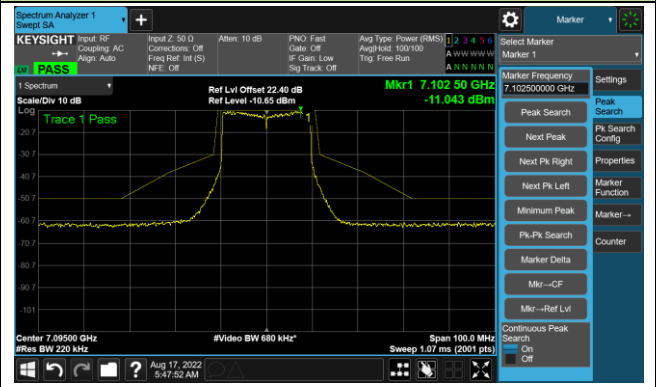

Channel 157 (6715MHz)

The Reference Level

The Mask Data

Channel 181 (6855MHz)

The Reference Level

The Mask Data

802.11ax-HE20 - Ant 0

Channel 185 (6875MHz)

The Reference Level

The Mask Data

Channel 189 (6895MHz)

The Reference Level

The Mask Data

Channel 213 (7015MHz)

The Reference Level

The Mask Data

802.11ax-HE20 - Ant 0

Channel 229 (7095MHz)

The Reference Level

The Mask Data

802.11ax-HE40 - Ant 0

Channel 03 (5965MHz)

The Reference Level

The Mask Data