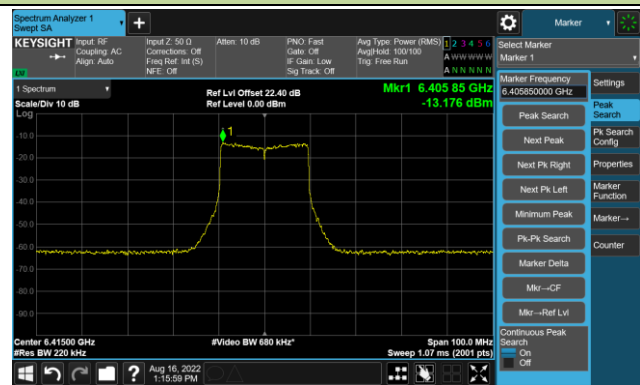

The Mask Data

Channel 213 (7015MHz)

The Reference Level

The Mask Data

802.11a - Ant 0

Channel 229 (7095MHz)

The Reference Level

The Mask Data

802.11ax-HE20 - Ant 0

Channel 01 (5955MHz)

The Reference Level

The Mask Data

Channel 49 (6195MHz)

The Reference Level

The Mask Data

Channel 93 (6415MHz)

The Reference Level

The Mask Data

802.11ax-HE20 - Ant 0

Channel 97 (6435MHz)

The Reference Level

The Mask Data

Channel 105 (6475MHz)

The Reference Level

The Mask Data

Channel 113 (6515MHz)

The Reference Level

The Mask Data

802.11ax-HE20 - Ant 0

Channel 117 (6535MHz)

The Reference Level

The Mask Data