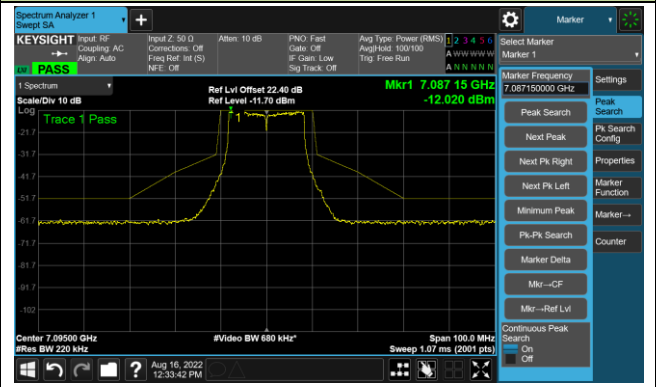

The Reference Level

The Mask Data

802.11a - Ant 0

Channel 185 (6875MHz)

The Reference Level

The Mask Data

Channel 189 (6895MHz)

The Reference Level

The Mask Data

Channel 213 (7015MHz)

The Reference Level

The Mask Data

802.11a - Ant 0

Channel 229 (7095MHz)

The Reference Level

The Mask Data

802.11ax-HE20 - Ant 0

Channel 01 (5955MHz)

The Reference Level

The Mask Data

Channel 49 (6195MHz)

The Reference Level

The Mask Data

Channel 93 (6415MHz)

The Reference Level

The Mask Data

802.11ax-HE20 - Ant 0

Channel 97 (6435MHz)

The Reference Level

The Mask Data

Channel 105 (6475MHz)

The Reference Level