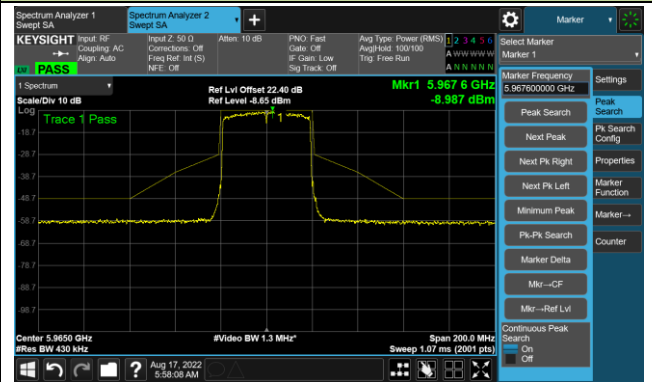

The Reference Level

The Mask Data

Channel 189 (6895MHz)

The Reference Level

The Mask Data

Channel 213 (7015MHz)

The Reference Level

The Mask Data

802.11ax-HE20 - Ant 0

Channel 229 (7095MHz)

The Reference Level

The Mask Data

802.11ax-HE40 - Ant 0

Channel 03 (5965MHz)

The Reference Level

The Mask Data

Channel 51 (6205MHz)

The Reference Level

The Mask Data

Channel 91 (6405MHz)

The Reference Level

The Mask Data

802.11ax-HE40 - Ant 0

Channel 99 (6445MHz)

The Reference Level

The Mask Data

Channel 107 (6485MHz)

The Reference Level

The Mask Data

Channel 115 (6525MHz)

The Reference Level

The Mask Data