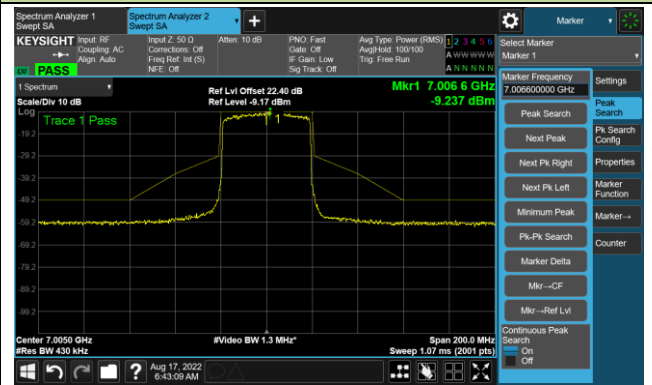

The Reference Level

The Mask Data

802.11ax-HE40 - Ant 0

Channel 187 (6885MHz)

The Reference Level

The Mask Data

Channel 195 (6925MHz)

The Reference Level

The Mask Data

Channel 211 (7005MHz)

The Reference Level

The Mask Data

802.11ax-HE40 - Ant 0

Channel 227 (7085MHz)

The Reference Level

The Mask Data