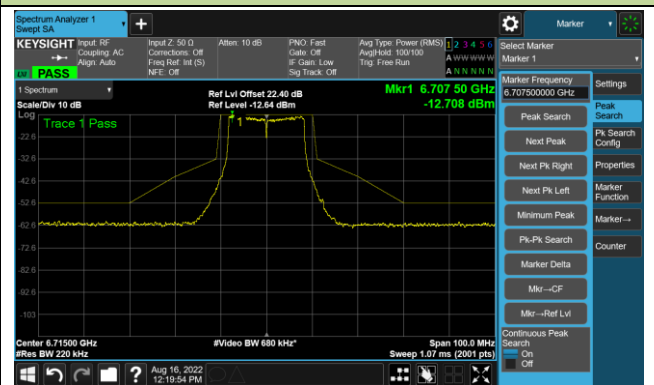

802.11a - Ant 0

Channel 117 (6535MHz)

The Reference Level

The Mask Data

Channel 157 (6715MHz)

The Reference Level

The Mask Data

Channel 181 (6855MHz)

The Reference Level

The Mask Data

802.11a - Ant 0

Channel 185 (6875MHz)

The Reference Level

The Mask Data

Channel 189 (6895MHz)

The Reference Level

The Mask Data

Channel 213 (7015MHz)

The Reference Level

The Mask Data

802.11a - Ant 0

Channel 229 (7095MHz)

The Reference Level

The Mask Data