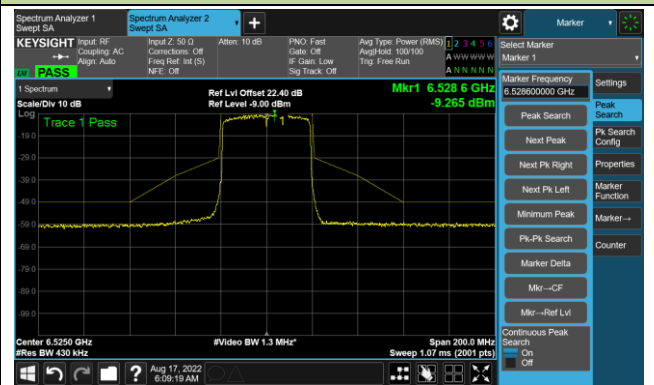

Channel 51 (6205MHz)

The Reference Level

The Mask Data

Channel 91 (6405MHz)

The Reference Level

The Mask Data

802.11ax-HE40 - Ant 0

Channel 99 (6445MHz)

The Reference Level

The Mask Data

Channel 107 (6485MHz)

The Reference Level

The Mask Data

Channel 115 (6525MHz)

The Reference Level

The Mask Data

802.11ax-HE40 - Ant 0

Channel 123 (6565MHz)

The Reference Level

The Mask Data

Channel 147 (6685MHz)

The Reference Level

The Mask Data

Channel 179 (6845MHz)

The Reference Level

The Mask Data

802.11ax-HE40 - Ant 0

Channel 187 (6885MHz)

The Reference Level

The Mask Data

Channel 195 (6925MHz)

The Reference Level