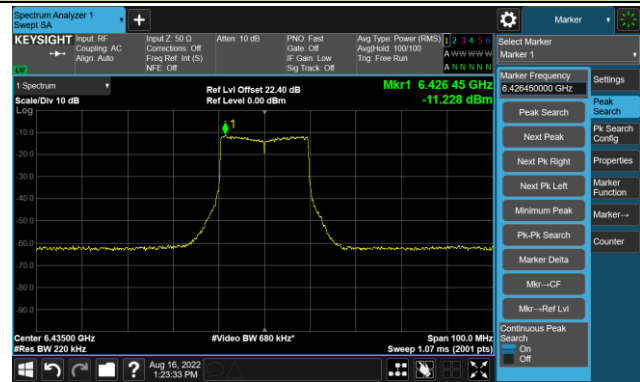

The Reference Level

The Mask Data

802.11ax-HE20 - Ant 0

Channel 97 (6435MHz)

The Reference Level

The Mask Data

Channel 105 (6475MHz)

The Reference Level

The Mask Data

Channel 113 (6515MHz)

The Reference Level

The Mask Data

802.11ax-HE20 - Ant 0

Channel 117 (6535MHz)

The Reference Level

The Mask Data