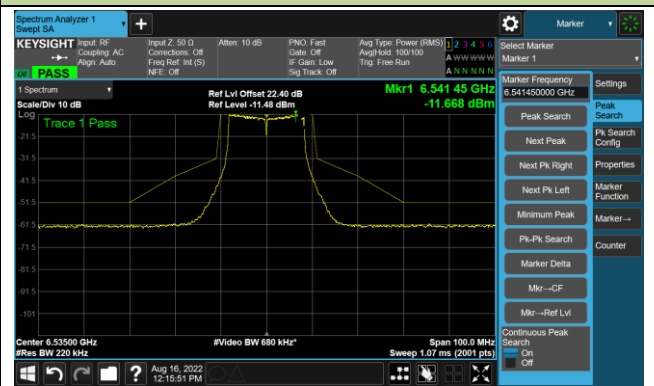

802.11a - Ant 0

Channel 117 (6535MHz)

The Reference Level

The Mask Data

Channel 157 (6715MHz)

The Reference Level

The Mask Data

Channel 181 (6855MHz)

The Reference Level

The Mask Data

802.11a - Ant 0

Channel 185 (6875MHz)

The Reference Level

The Mask Data

Channel 189 (6895MHz)

The Reference Level

The Mask Data

Channel 213 (7015MHz)

The Reference Level

The Mask Data

802.11a - Ant 0

Channel 229 (7095MHz)

The Reference Level

The Mask Data