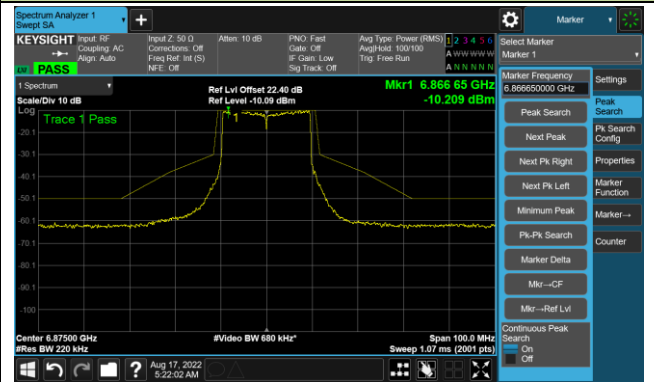

The Mask Data

Channel 113 (6515MHz)

The Reference Level

The Mask Data

802.11ax-HE20 - Ant 0

Channel 117 (6535MHz)

The Reference Level

The Mask Data

Channel 157 (6715MHz)

The Reference Level

The Mask Data

Channel 181 (6855MHz)

The Reference Level

The Mask Data

802.11ax-HE20 - Ant 0

Channel 185 (6875MHz)

The Reference Level

The Mask Data

Channel 189 (6895MHz)

The Reference Level

The Mask Data

Channel 213 (7015MHz)

The Reference Level

The Mask Data