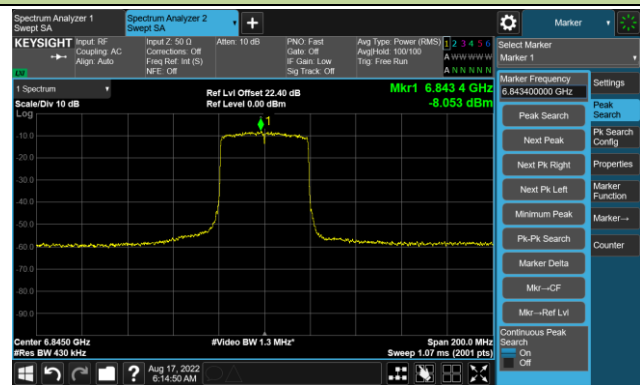

The Reference Level

The Mask Data

Channel 107 (6485MHz)

The Reference Level

The Mask Data

Channel 115 (6525MHz)

The Reference Level

The Mask Data

802.11ax-HE40 - Ant 0

Channel 123 (6565MHz)

The Reference Level

The Mask Data

Channel 147 (6685MHz)

The Reference Level

The Mask Data

Channel 179 (6845MHz)

The Reference Level

The Mask Data

802.11ax-HE40 - Ant 0

Channel 187 (6885MHz)

The Reference Level

The Mask Data

Channel 195 (6925MHz)

The Reference Level

The Mask Data

Channel 211 (7005MHz)

The Reference Level

The Mask Data

802.11ax-HE40 - Ant 0

Channel 227 (7085MHz)

The Reference Level

The Mask Data