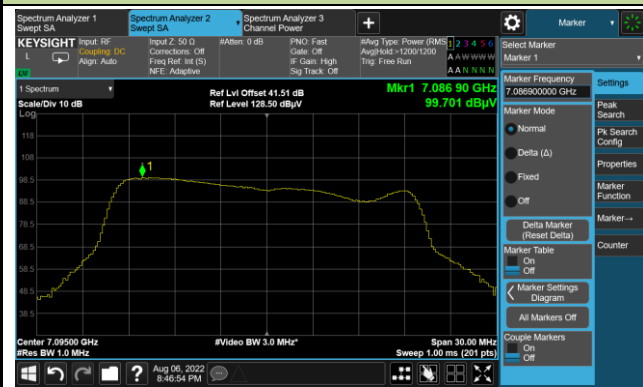

802.11ax-HE20 Power Spectral Density

Channel 181 (6855MHz)

Channel 185 (6875MHz)

Channel 189 (6895MHz)

Channel 213 (7015MHz)

Channel 229 (7095MHz)

802.11ax-HE40 Power Spectral Density

Channel 3 (5965MHz)

Channel 51 (6205MHz)

Channel 91 (6405MHz)

Channel 99 (6445MHz)

Channel 107 (6485MHz)

Channel 115 (6525MHz)

Channel 123 (6565MHz)

Channel 147 (6685MHz)

802.11ax-HE40 Power Spectral Density