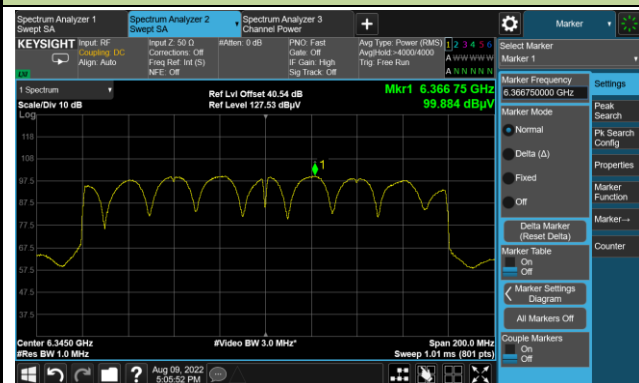

Channel 87 (6385MHz)

Channel 103 (6465MHz)

Channel 119 (6545MHz)

Channel 135 (6625MHz)

Channel 151 (6705MHz)

Channel 183 (6865MHz)

802.11ax-HE160 Power Spectral Density

Channel 15 (6025MHz)

Channel 47 (6185MHz)

Channel 79 (6345MHz)

Channel 111 (6505MHz)

Channel 143 (6665MHz)

Channel 175 (6825MHz)

Channel 207 (6985MHz)

A.5 In-Band Emission Measurement

Test Site	WZ-SR5	Test Engineer	Liz Yuan
Test Date	2022-08-16 ~ 2022-08-20		