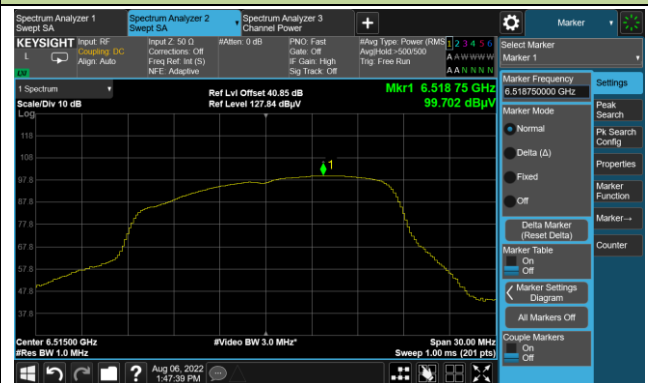

802.11a Power Spectral Density

Channel 1 (5955MHz)

Channel 49 (6195MHz)

Channel 93 (6415MHz)

Channel 97 (6435MHz)

Channel 105 (6475MHz)

Channel 113 (6515MHz)

Channel 117 (6535MHz)

Channel 153 (6715MHz)

802.11a Power Spectral Density

Channel 181 (6855MHz)

Channel 185 (6875MHz)

Channel 189 (6895MHz)

Channel 213 (7015MHz)

Channel 229 (7095MHz)

802.11ax-HE20 Power Spectral Density