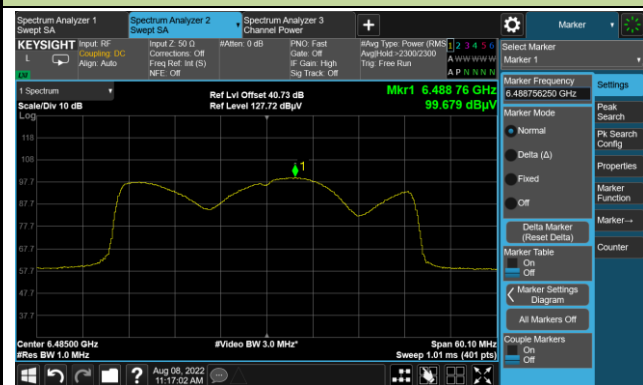

802.11ax-HE20 Power Spectral Density

Channel 181 (6855MHz)

Channel 185 (6875MHz)

Channel 189 (6895MHz)

Channel 213 (7015MHz)

Channel 229 (7095MHz)

802.11ax-HE40 Power Spectral Density

Channel 3 (5965MHz)

Channel 51 (6205MHz)

Channel 91 (6405MHz)

Channel 99 (6445MHz)

Channel 107 (6485MHz)

Channel 115 (6525MHz)

Channel 123 (6565MHz)

Channel 147 (6685MHz)

802.11ax-HE40 Power Spectral Density

Channel 179 (6845MHz)

Channel 187 (6885MHz)

Channel 195 (6925MHz)

Channel 211 (7005MHz)

Channel 227 (7085MHz)

802.11ax-HE80 Power Spectral Density

Channel 7 (5985MHz)

Channel 55 (6225MHz)