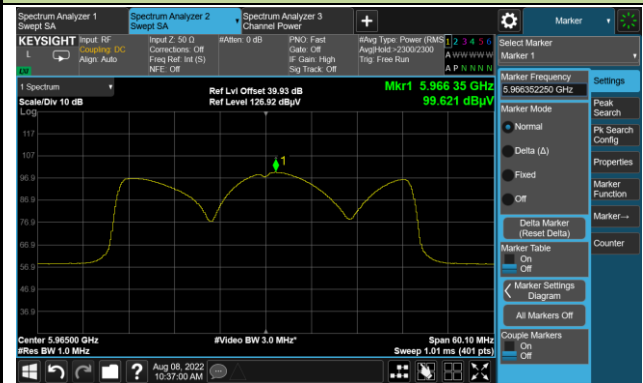

802.11ax-HE20 Power Spectral Density

Channel 181 (6855MHz)

Channel 185 (6875MHz)

Channel 189 (6895MHz)

Channel 213 (7015MHz)

Channel 229 (7095MHz)

802.11ax-HE40 Power Spectral Density

Channel 3 (5965MHz)

Channel 51 (6205MHz)

Channel 91 (6405MHz)

Channel 99 (6445MHz)

Channel 107 (6485MHz)

Channel 115 (6525MHz)

Channel 123 (6565MHz)

Channel 147 (6685MHz)

802.11ax-HE40 Power Spectral Density