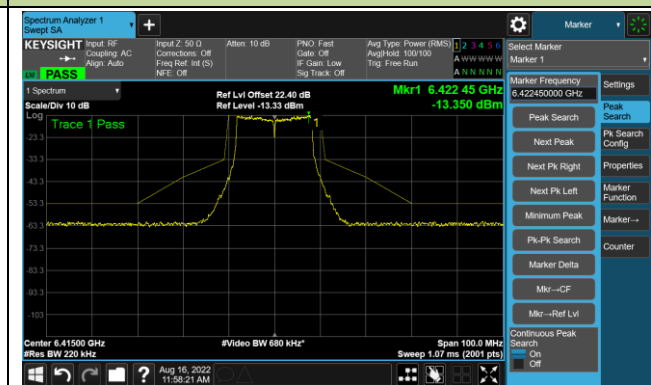

Channel 87 (6385MHz)

Channel 103 (6465MHz)

Channel 119 (6545MHz)

Channel 135 (6625MHz)

Channel 151 (6705MHz)

Channel 183 (6865MHz)

802.11ax-HE160 Power Spectral Density

Channel 15 (6025MHz)

Channel 47 (6185MHz)

Channel 79 (6345MHz)

Channel 111 (6505MHz)

Channel 143 (6665MHz)

Channel 175 (6825MHz)

Channel 207 (6985MHz)

A.5 In-Band Emission Measurement

Test Site	WZ-SR5	Test Engineer	Liz Yuan
Test Date	2022-08-16 ~ 2022-08-20		

802.11a - Ant 0
Channel 01 (5955MHz)

The Reference Level

The Mask Data

Channel 49 (6195MHz)

The Reference Level

The Mask Data

Channel 93 (6415MHz)

The Reference Level

The Mask Data

802.11a - Ant 0

Channel 97 (6435MHz)

The Reference Level

The Mask Data

Channel 105 (6475MHz)

The Reference Level

The Mask Data