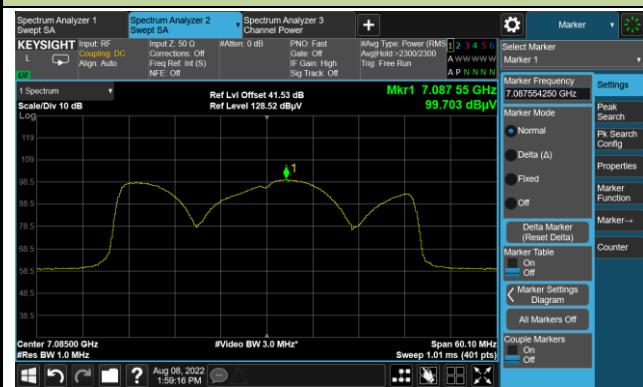

Channel 179 (6845MHz)

Channel 187 (6885MHz)

Channel 195 (6925MHz)

Channel 211 (7005MHz)

Channel 227 (7085MHz)

802.11ax-HE80 Power Spectral Density

Channel 7 (5985MHz)

Channel 55 (6225MHz)

Channel 87 (6385MHz)

Channel 103 (6465MHz)

Channel 119 (6545MHz)

Channel 135 (6625MHz)

Channel 151 (6705MHz)

Channel 183 (6865MHz)

802.11ax-HE160 Power Spectral Density

Channel 15 (6025MHz)