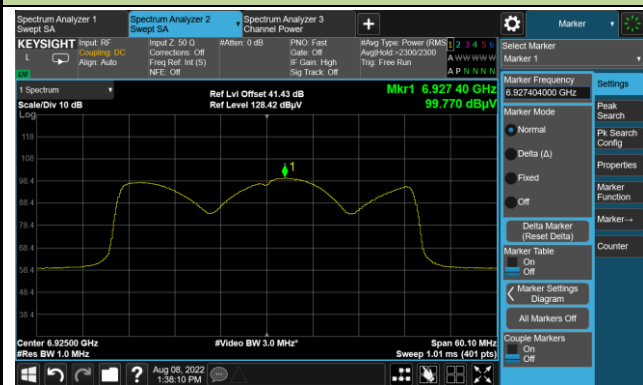

802.11ax-HE20 Power Spectral Density

Channel 181 (6855MHz)

Channel 185 (6875MHz)

Channel 189 (6895MHz)

Channel 213 (7015MHz)

Channel 229 (7095MHz)

802.11ax-HE40 Power Spectral Density

Channel 3 (5965MHz)

Channel 51 (6205MHz)

Channel 91 (6405MHz)

Channel 99 (6445MHz)

Channel 107 (6485MHz)

Channel 115 (6525MHz)

Channel 123 (6565MHz)

Channel 147 (6685MHz)

802.11ax-HE40 Power Spectral Density

Channel 179 (6845MHz)

Channel 187 (6885MHz)

Channel 195 (6925MHz)

Channel 211 (7005MHz)

Channel 227 (7085MHz)

802.11ax-HE80 Power Spectral Density

Channel 7 (5985MHz)

Channel 55 (6225MHz)