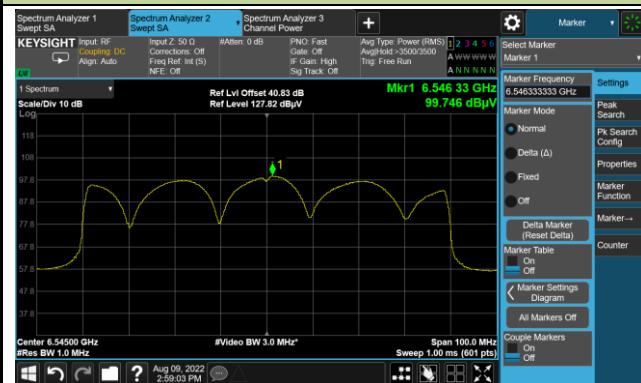

Channel 179 (6845MHz)

Channel 187 (6885MHz)

Channel 195 (6925MHz)

Channel 211 (7005MHz)

Channel 227 (7085MHz)

802.11ax-HE80 Power Spectral Density

Channel 7 (5985MHz)

Channel 55 (6225MHz)

Channel 87 (6385MHz)

Channel 103 (6465MHz)

Channel 119 (6545MHz)

Channel 135 (6625MHz)

Channel 151 (6705MHz)

Channel 183 (6865MHz)

802.11ax-HE160 Power Spectral Density

Channel 15 (6025MHz)