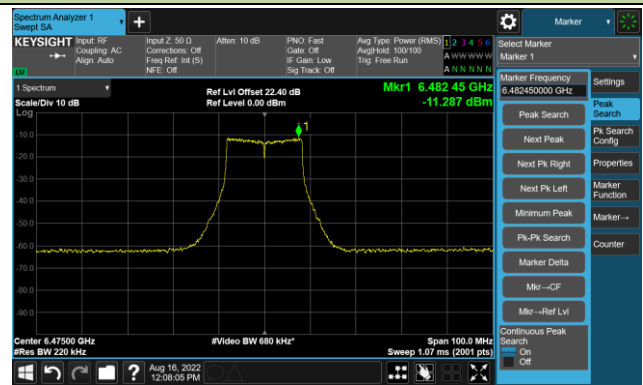

802.11a - Ant 0
Channel 01 (5955MHz)

The Reference Level

The Mask Data

Channel 49 (6195MHz)

The Reference Level

The Mask Data

Channel 93 (6415MHz)

The Reference Level

The Mask Data

802.11a - Ant 0

Channel 97 (6435MHz)

The Reference Level

The Mask Data

Channel 105 (6475MHz)

The Reference Level

The Mask Data

Channel 113 (6515MHz)

The Reference Level

The Mask Data