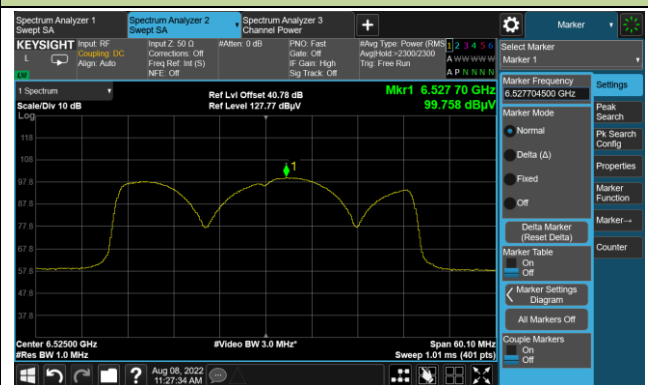

Channel 51 (6205MHz)

Channel 91 (6405MHz)

Channel 99 (6445MHz)

Channel 107 (6485MHz)

Channel 115 (6525MHz)

Channel 123 (6565MHz)

Channel 147 (6685MHz)

802.11ax-HE40 Power Spectral Density

Channel 179 (6845MHz)

Channel 187 (6885MHz)

Channel 195 (6925MHz)

Channel 211 (7005MHz)

Channel 227 (7085MHz)

802.11ax-HE80 Power Spectral Density

Channel 7 (5985MHz)

Channel 55 (6225MHz)