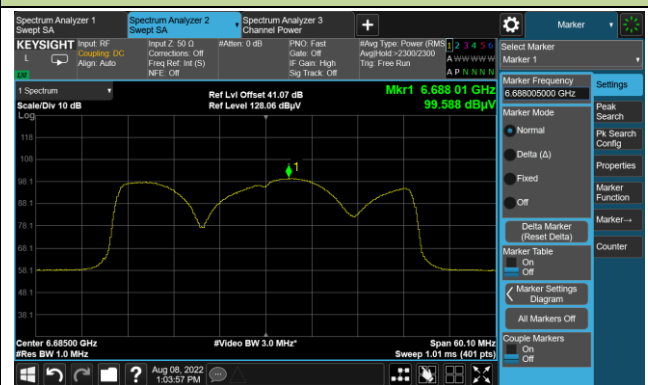

Channel 51 (6205MHz)

Channel 91 (6405MHz)

Channel 99 (6445MHz)

Channel 107 (6485MHz)

Channel 115 (6525MHz)

Channel 123 (6565MHz)

Channel 147 (6685MHz)

802.11ax-HE40 Power Spectral Density

Channel 179 (6845MHz)

Channel 187 (6885MHz)

Channel 195 (6925MHz)

Channel 211 (7005MHz)

Channel 227 (7085MHz)

802.11ax-HE80 Power Spectral Density

Channel 7 (5985MHz)

Channel 55 (6225MHz)