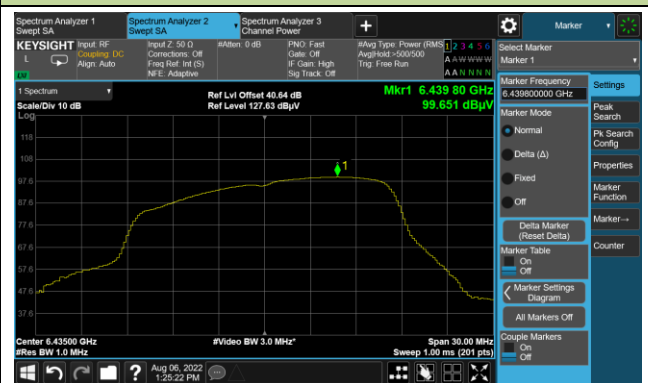

802.11a Power Spectral Density

Channel 1 (5955MHz)

Channel 49 (6195MHz)

Channel 93 (6415MHz)

Channel 97 (6435MHz)

Channel 105 (6475MHz)

Channel 113 (6515MHz)

Channel 117 (6535MHz)

Channel 153 (6715MHz)

802.11a Power Spectral Density

Channel 181 (6855MHz)

Channel 185 (6875MHz)

Channel 189 (6895MHz)

Channel 213 (7015MHz)

Channel 229 (7095MHz)

802.11ax-HE20 Power Spectral Density