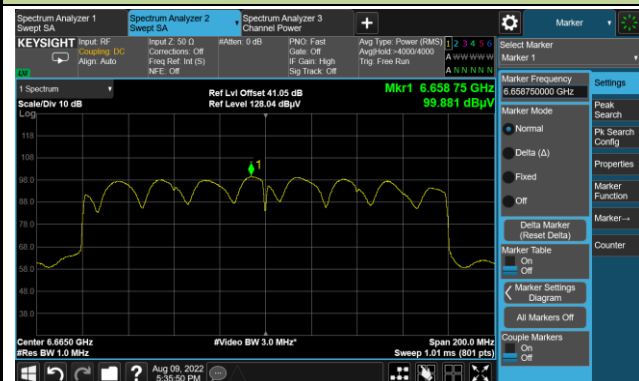

Channel 87 (6385MHz)

Channel 103 (6465MHz)

Channel 119 (6545MHz)

Channel 135 (6625MHz)

Channel 151 (6705MHz)

Channel 183 (6865MHz)

802.11ax-HE160 Power Spectral Density

Channel 15 (6025MHz)

Channel 47 (6185MHz)

Channel 79 (6345MHz)

Channel 111 (6505MHz)

Channel 143 (6665MHz)

Channel 175 (6825MHz)

Channel 207 (6985MHz)

A.5 In-Band Emission Measurement

Test Site	WZ-SR5	Test Engineer	Liz Yuan
Test Date	2022-08-16 ~ 2022-08-20		

802.11a - Ant 0
Channel 01 (5955MHz)

The Reference Level

The Mask Data

Channel 49 (6195MHz)

The Reference Level

The Mask Data

Channel 93 (6415MHz)

The Reference Level