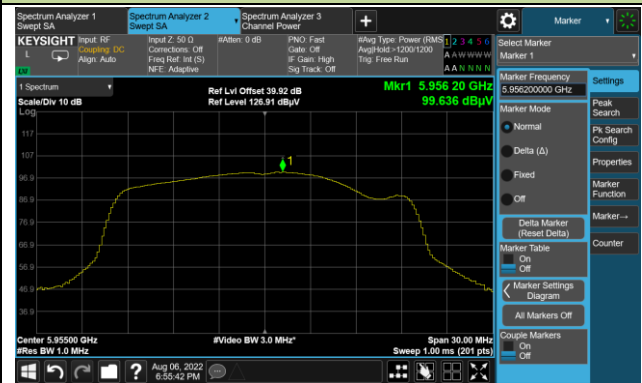

Channel 153 (6715MHz)

802.11a Power Spectral Density

Channel 181 (6855MHz)

Channel 185 (6875MHz)

Channel 189 (6895MHz)

Channel 213 (7015MHz)

Channel 229 (7095MHz)

802.11ax-HE20 Power Spectral Density

Channel 1 (5955MHz)

Channel 49 (6195MHz)

Channel 93 (6415MHz)

Channel 97 (6435MHz)

Channel 105 (6475MHz)

Channel 113 (6515MHz)

Channel 117 (6535MHz)

Channel 153 (6715MHz)