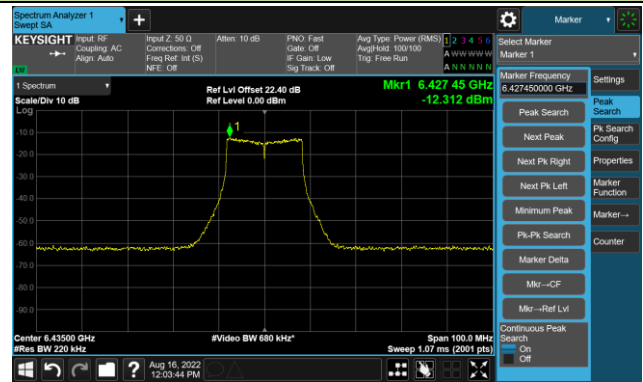

802.11a - Ant 0
Channel 01 (5955MHz)

The Reference Level

The Mask Data

Channel 49 (6195MHz)

The Reference Level

The Mask Data

Channel 93 (6415MHz)

The Reference Level

The Mask Data

802.11a - Ant 0

Channel 97 (6435MHz)

The Reference Level

The Mask Data

Channel 105 (6475MHz)

The Reference Level

The Mask Data