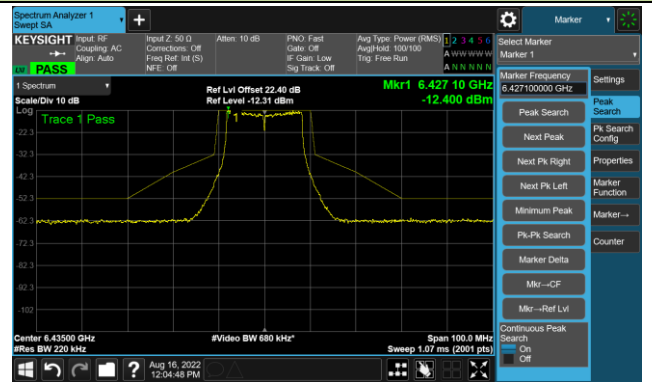

802.11a - Ant 0
Channel 01 (5955MHz)

The Reference Level

The Mask Data

Channel 49 (6195MHz)

The Reference Level

The Mask Data

Channel 93 (6415MHz)

The Reference Level

The Mask Data

802.11a - Ant 0

Channel 97 (6435MHz)

The Reference Level

The Mask Data

Channel 105 (6475MHz)

The Reference Level

The Mask Data

Channel 113 (6515MHz)

The Reference Level

The Mask Data