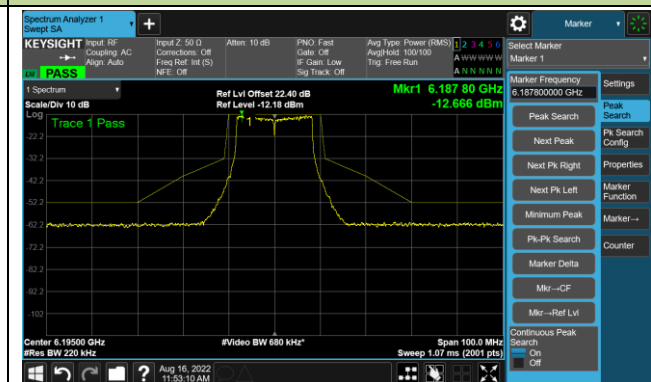

Channel 87 (6385MHz)

Channel 103 (6465MHz)

Channel 119 (6545MHz)

Channel 135 (6625MHz)

Channel 151 (6705MHz)

Channel 183 (6865MHz)

802.11ax-HE160 Power Spectral Density

Channel 15 (6025MHz)

Channel 47 (6185MHz)

Channel 79 (6345MHz)

Channel 111 (6505MHz)

Channel 143 (6665MHz)

Channel 175 (6825MHz)

Channel 207 (6985MHz)

A.5 In-Band Emission Measurement

Test Site	WZ-SR5	Test Engineer	Liz Yuan
Test Date	2022-08-16 ~ 2022-08-20		

802.11a - Ant 0
Channel 01 (5955MHz)

The Reference Level

The Mask Data

Channel 49 (6195MHz)

The Reference Level

The Mask Data

Channel 93 (6415MHz)

The Reference Level