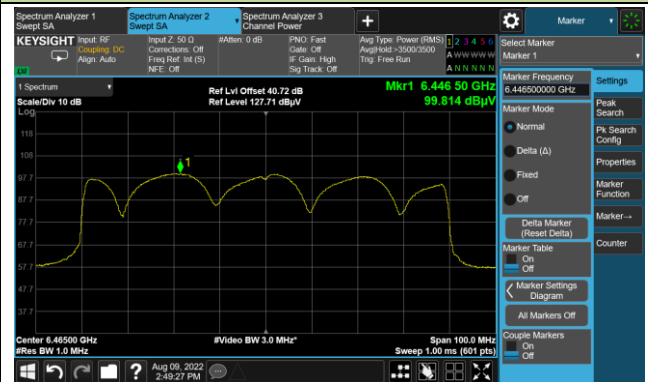

Channel 179 (6845MHz)

Channel 187 (6885MHz)

Channel 195 (6925MHz)

Channel 211 (7005MHz)

Channel 227 (7085MHz)

802.11ax-HE80 Power Spectral Density

Channel 7 (5985MHz)

Channel 55 (6225MHz)

Channel 87 (6385MHz)

Channel 103 (6465MHz)

Channel 119 (6545MHz)

Channel 135 (6625MHz)

Channel 151 (6705MHz)

Channel 183 (6865MHz)

802.11ax-HE160 Power Spectral Density

Channel 15 (6025MHz)