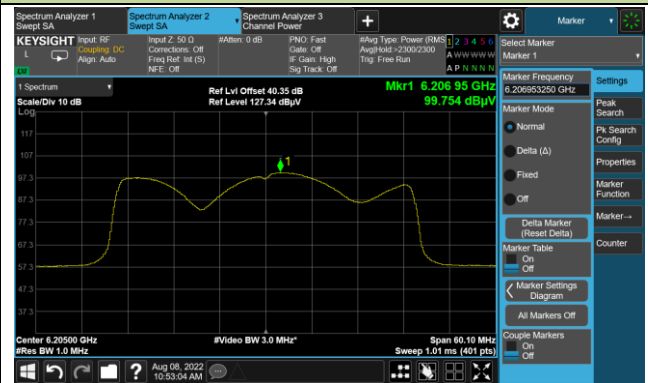

802.11ax-HE20 Power Spectral Density

Channel 181 (6855MHz)

Channel 185 (6875MHz)

Channel 189 (6895MHz)

Channel 213 (7015MHz)

Channel 229 (7095MHz)

802.11ax-HE40 Power Spectral Density

Channel 3 (5965MHz)

Channel 51 (6205MHz)

Channel 91 (6405MHz)

Channel 99 (6445MHz)

Channel 107 (6485MHz)

Channel 115 (6525MHz)

Channel 123 (6565MHz)

Channel 147 (6685MHz)

802.11ax-HE40 Power Spectral Density