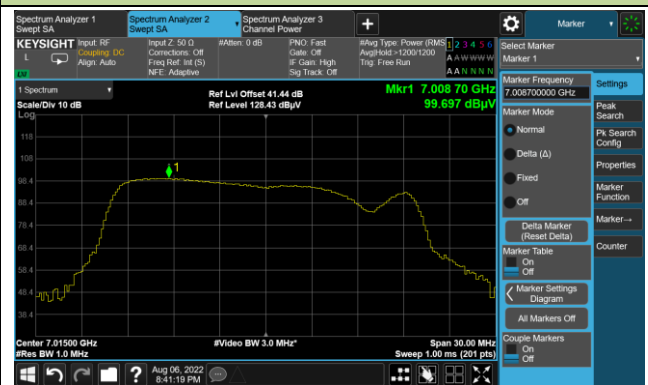

802.11ax-HE20 Power Spectral Density

Channel 181 (6855MHz)

Channel 185 (6875MHz)

Channel 189 (6895MHz)

Channel 213 (7015MHz)

Channel 229 (7095MHz)

802.11ax-HE40 Power Spectral Density

Channel 3 (5965MHz)

Channel 51 (6205MHz)

Channel 91 (6405MHz)

Channel 99 (6445MHz)

Channel 107 (6485MHz)

Channel 115 (6525MHz)

Channel 123 (6565MHz)

Channel 147 (6685MHz)

802.11ax-HE40 Power Spectral Density