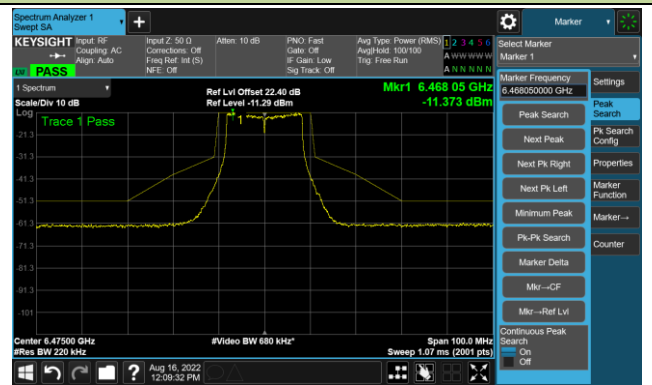

802.11a - Ant 0
Channel 01 (5955MHz)

The Reference Level

The Mask Data

Channel 49 (6195MHz)

The Reference Level

The Mask Data

Channel 93 (6415MHz)

The Reference Level

The Mask Data

802.11a - Ant 0

Channel 97 (6435MHz)

The Reference Level

The Mask Data

Channel 105 (6475MHz)

The Reference Level

The Mask Data

Channel 113 (6515MHz)

The Reference Level

The Mask Data