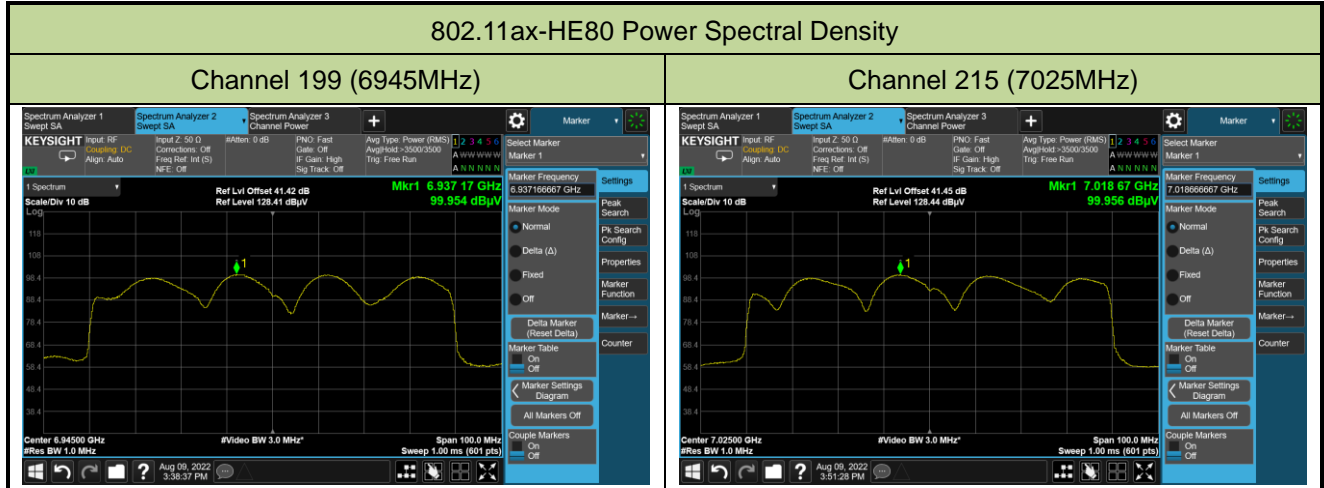

Channel 179 (6845MHz)

Channel 187 (6885MHz)

Channel 195 (6925MHz)

Channel 211 (7005MHz)

Channel 227 (7085MHz)

802.11ax-HE80 Power Spectral Density

Channel 7 (5985MHz)

Channel 55 (6225MHz)

Channel 87 (6385MHz)

Channel 103 (6465MHz)

Channel 119 (6545MHz)

Channel 135 (6625MHz)

Channel 151 (6705MHz)

Channel 183 (6865MHz)

802.11ax-HE160 Power Spectral Density

Channel 15 (6025MHz)

Channel 47 (6185MHz)

Channel 79 (6345MHz)

Channel 111 (6505MHz)

Channel 143 (6665MHz)

Channel 175 (6825MHz)

Channel 207 (6985MHz)

A.5 In-Band Emission Measurement

Test Site	WZ-SR5	Test Engineer	Liz Yuan
Test Date	2022-08-16 ~ 2022-08-20		