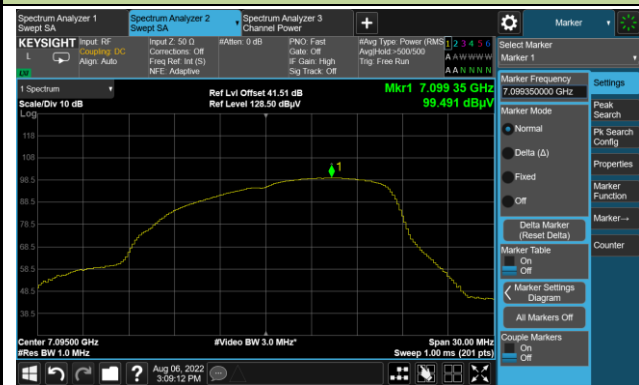

Channel 153 (6715MHz)

802.11a Power Spectral Density

Channel 181 (6855MHz)

Channel 185 (6875MHz)

Channel 189 (6895MHz)

Channel 213 (7015MHz)

Channel 229 (7095MHz)

802.11ax-HE20 Power Spectral Density

Channel 1 (5955MHz)

Channel 49 (6195MHz)

Channel 93 (6415MHz)

Channel 97 (6435MHz)

Channel 105 (6475MHz)

Channel 113 (6515MHz)

Channel 117 (6535MHz)

Channel 153 (6715MHz)