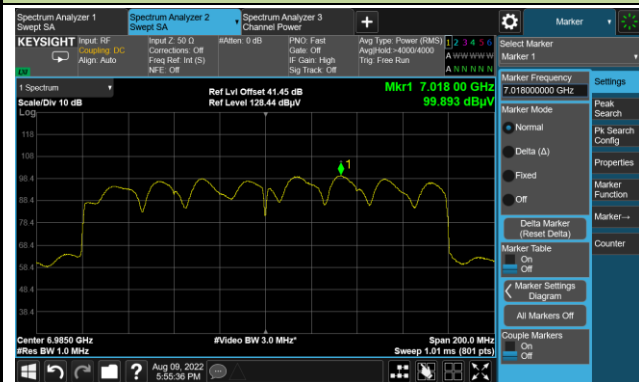

Channel 47 (6185MHz)

Channel 79 (6345MHz)

Channel 111 (6505MHz)

Channel 143 (6665MHz)

Channel 175 (6825MHz)

Channel 207 (6985MHz)

A.5 In-Band Emission Measurement

Test Site	WZ-SR5	Test Engineer	Liz Yuan
Test Date	2022-08-16 ~ 2022-08-20		

802.11a - Ant 0
Channel 01 (5955MHz)

The Reference Level

The Mask Data

Channel 49 (6195MHz)

The Reference Level

The Mask Data

Channel 93 (6415MHz)

The Reference Level