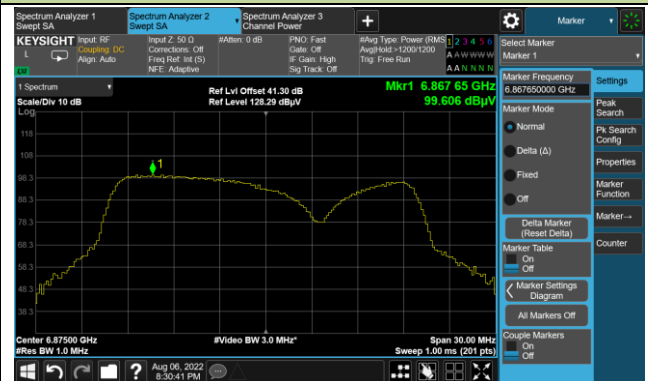

Channel 153 (6715MHz)

802.11a Power Spectral Density

Channel 181 (6855MHz)

Channel 185 (6875MHz)

Channel 189 (6895MHz)

Channel 213 (7015MHz)

Channel 229 (7095MHz)

802.11ax-HE20 Power Spectral Density

Channel 1 (5955MHz)

Channel 49 (6195MHz)

Channel 93 (6415MHz)

Channel 97 (6435MHz)

Channel 105 (6475MHz)

Channel 113 (6515MHz)

Channel 117 (6535MHz)

Channel 153 (6715MHz)

802.11ax-HE20 Power Spectral Density

Channel 181 (6855MHz)

Channel 185 (6875MHz)

Channel 189 (6895MHz)

Channel 213 (7015MHz)

Channel 229 (7095MHz)

802.11ax-HE40 Power Spectral Density

Channel 3 (5965MHz)