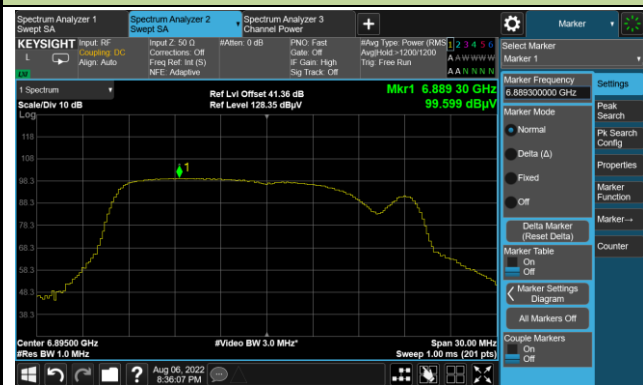

802.11ax-HE20 Power Spectral Density

Channel 181 (6855MHz)

Channel 185 (6875MHz)

Channel 189 (6895MHz)

Channel 213 (7015MHz)

Channel 229 (7095MHz)

802.11ax-HE40 Power Spectral Density

Channel 3 (5965MHz)

Channel 51 (6205MHz)

Channel 91 (6405MHz)

Channel 99 (6445MHz)

Channel 107 (6485MHz)

Channel 115 (6525MHz)

Channel 123 (6565MHz)

Channel 147 (6685MHz)

802.11ax-HE40 Power Spectral Density