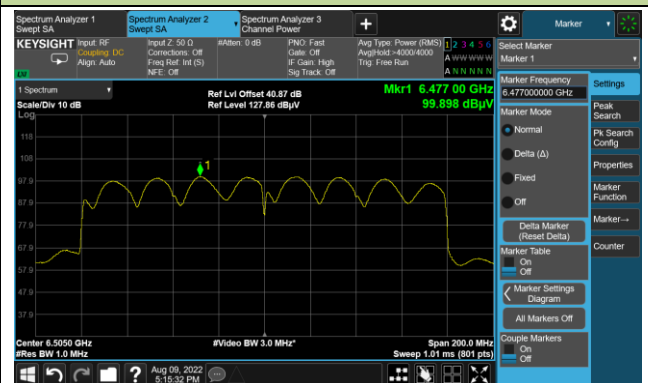

Channel 111 (6505MHz)