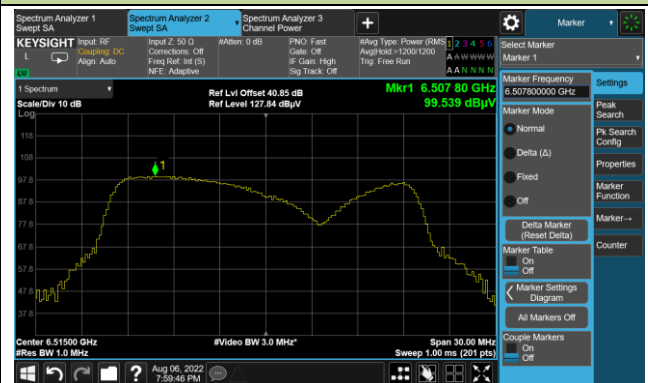

Channel 153 (6715MHz)

802.11a Power Spectral Density

Channel 181 (6855MHz)

Channel 185 (6875MHz)

Channel 189 (6895MHz)

Channel 213 (7015MHz)

Channel 229 (7095MHz)

802.11ax-HE20 Power Spectral Density

Channel 1 (5955MHz)

Channel 49 (6195MHz)

Channel 93 (6415MHz)

Channel 97 (6435MHz)

Channel 105 (6475MHz)

Channel 113 (6515MHz)

Channel 117 (6535MHz)

Channel 153 (6715MHz)

802.11ax-HE20 Power Spectral Density

Channel 181 (6855MHz)

Channel 185 (6875MHz)

Channel 189 (6895MHz)

Channel 213 (7015MHz)

Channel 229 (7095MHz)

802.11ax-HE40 Power Spectral Density

Channel 3 (5965MHz)