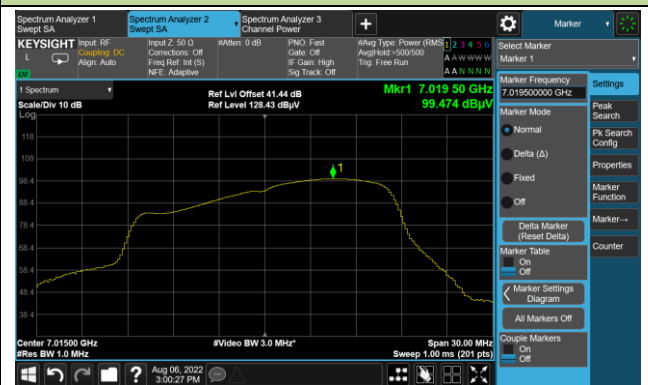

802.11a Power Spectral Density

Channel 1 (5955MHz)

Channel 49 (6195MHz)

Channel 93 (6415MHz)

Channel 97 (6435MHz)

Channel 105 (6475MHz)

Channel 113 (6515MHz)

Channel 117 (6535MHz)

Channel 153 (6715MHz)

802.11a Power Spectral Density

Channel 181 (6855MHz)

Channel 185 (6875MHz)

Channel 189 (6895MHz)

Channel 213 (7015MHz)

Channel 229 (7095MHz)

802.11ax-HE20 Power Spectral Density

Channel 1 (5955MHz)

Channel 49 (6195MHz)

Channel 93 (6415MHz)

Channel 97 (6435MHz)

Channel 105 (6475MHz)

Channel 113 (6515MHz)

Channel 117 (6535MHz)

Channel 153 (6715MHz)

802.11ax-HE20 Power Spectral Density

Channel 181 (6855MHz)

Channel 185 (6875MHz)

Channel 189 (6895MHz)

Channel 213 (7015MHz)

Channel 229 (7095MHz)

802.11ax-HE40 Power Spectral Density

Channel 3 (5965MHz)