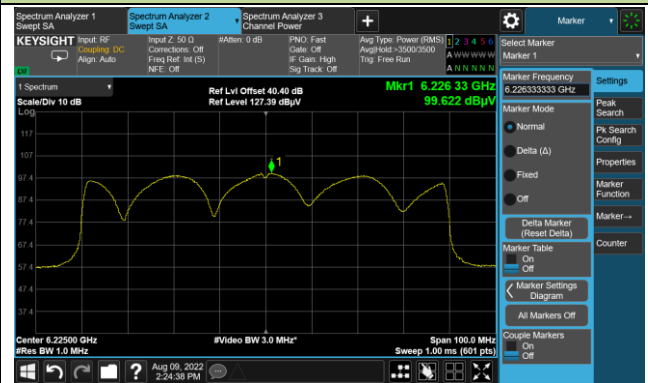

Channel 179 (6845MHz)

Channel 187 (6885MHz)

Channel 195 (6925MHz)

Channel 211 (7005MHz)

Channel 227 (7085MHz)

802.11ax-HE80 Power Spectral Density

Channel 7 (5985MHz)

Channel 55 (6225MHz)

Channel 87 (6385MHz)

Channel 103 (6465MHz)

Channel 119 (6545MHz)

Channel 135 (6625MHz)

Channel 151 (6705MHz)

Channel 183 (6865MHz)

802.11ax-HE160 Power Spectral Density

Channel 15 (6025MHz)