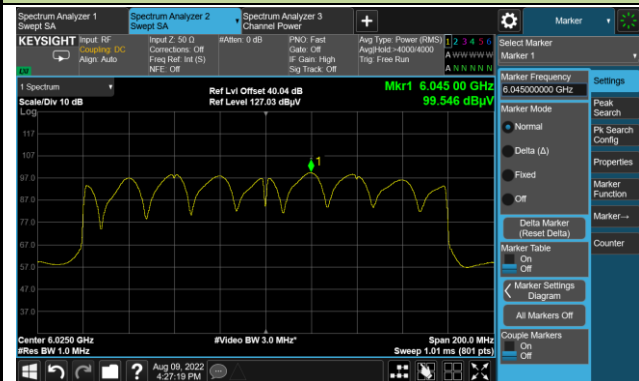

Channel 87 (6385MHz)

Channel 103 (6465MHz)

Channel 119 (6545MHz)

Channel 135 (6625MHz)

Channel 151 (6705MHz)

Channel 183 (6865MHz)

802.11ax-HE160 Power Spectral Density

Channel 15 (6025MHz)

Channel 47 (6185MHz)

Channel 79 (6345MHz)

Channel 111 (6505MHz)

Channel 143 (6665MHz)

Channel 175 (6825MHz)

Channel 207 (6985MHz)

A.5 In-Band Emission Measurement

Test Site	WZ-SR5	Test Engineer	Liz Yuan
Test Date	2022-08-16 ~ 2022-08-20		