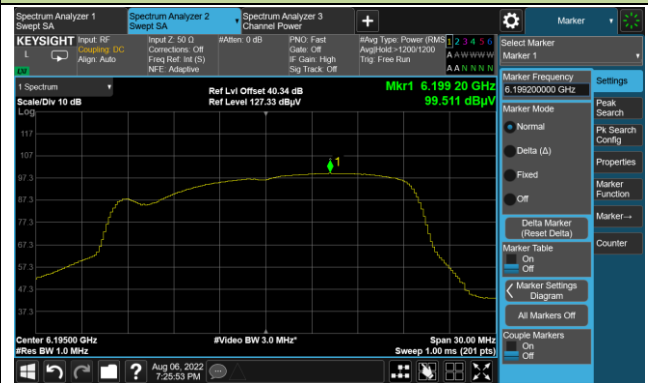

Channel 153 (6715MHz)

802.11a Power Spectral Density

Channel 181 (6855MHz)

Channel 185 (6875MHz)

Channel 189 (6895MHz)

Channel 213 (7015MHz)

Channel 229 (7095MHz)

802.11ax-HE20 Power Spectral Density

Channel 1 (5955MHz)

Channel 49 (6195MHz)

Channel 93 (6415MHz)

Channel 97 (6435MHz)

Channel 105 (6475MHz)

Channel 113 (6515MHz)

Channel 117 (6535MHz)

Channel 153 (6715MHz)