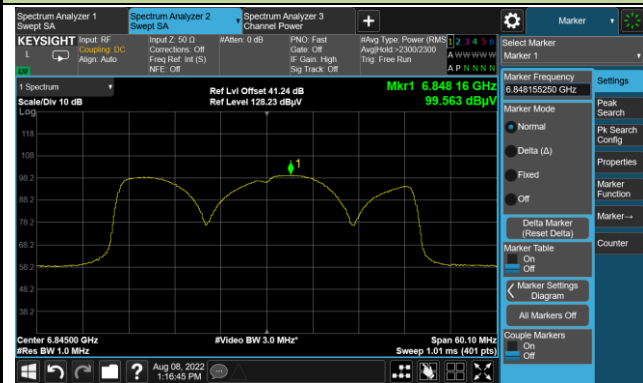

Channel 51 (6205MHz)

Channel 91 (6405MHz)

Channel 99 (6445MHz)

Channel 107 (6485MHz)

Channel 115 (6525MHz)

Channel 123 (6565MHz)

Channel 147 (6685MHz)

802.11ax-HE40 Power Spectral Density

Channel 179 (6845MHz)

Channel 187 (6885MHz)

Channel 195 (6925MHz)

Channel 211 (7005MHz)

Channel 227 (7085MHz)

802.11ax-HE80 Power Spectral Density

Channel 7 (5985MHz)

Channel 55 (6225MHz)