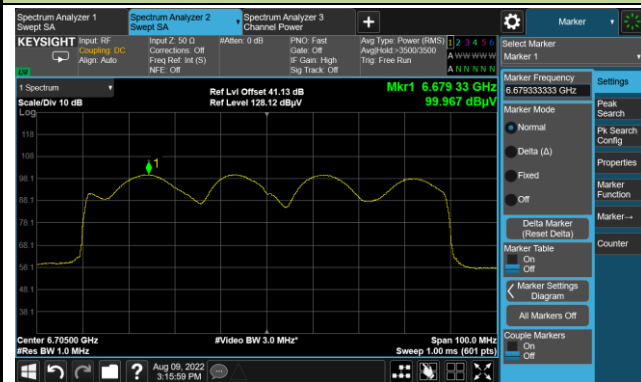

Channel 87 (6385MHz)

Channel 103 (6465MHz)

Channel 119 (6545MHz)

Channel 135 (6625MHz)

Channel 151 (6705MHz)

Channel 183 (6865MHz)

802.11ax-HE160 Power Spectral Density

Channel 15 (6025MHz)