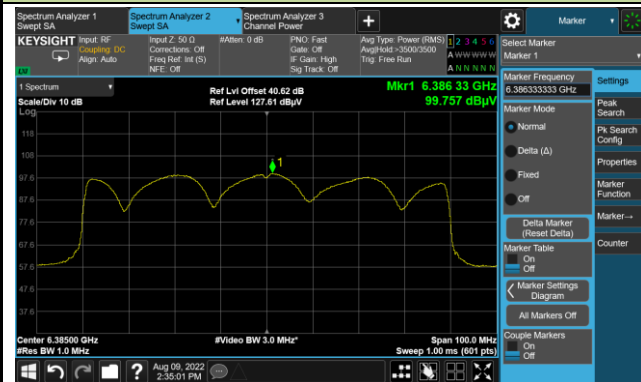

Channel 179 (6845MHz)

Channel 187 (6885MHz)

Channel 195 (6925MHz)

Channel 211 (7005MHz)

Channel 227 (7085MHz)

802.11ax-HE80 Power Spectral Density

Channel 7 (5985MHz)

Channel 55 (6225MHz)

Channel 87 (6385MHz)

Channel 103 (6465MHz)

Channel 119 (6545MHz)

Channel 135 (6625MHz)

Channel 151 (6705MHz)

Channel 183 (6865MHz)

802.11ax-HE160 Power Spectral Density

Channel 15 (6025MHz)