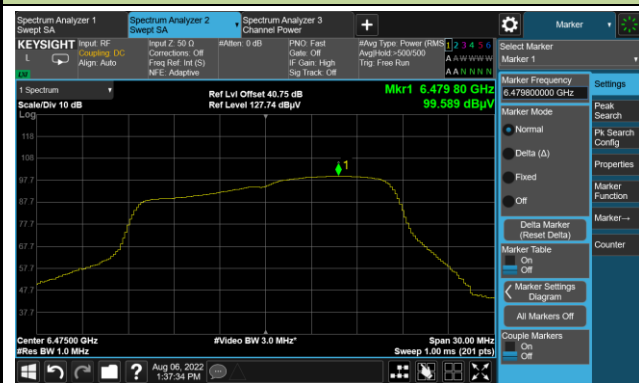

802.11a Power Spectral Density

Channel 1 (5955MHz)

Channel 49 (6195MHz)

Channel 93 (6415MHz)

Channel 97 (6435MHz)

Channel 105 (6475MHz)

Channel 113 (6515MHz)

Channel 117 (6535MHz)

Channel 153 (6715MHz)

802.11a Power Spectral Density

Channel 181 (6855MHz)

Channel 185 (6875MHz)

Channel 189 (6895MHz)

Channel 213 (7015MHz)

Channel 229 (7095MHz)

802.11ax-HE20 Power Spectral Density