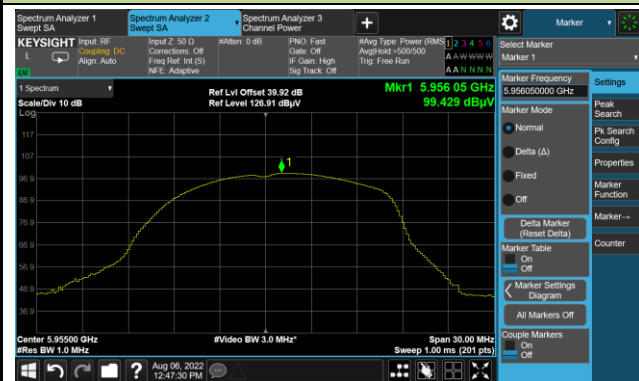

802.11a Power Spectral Density

Channel 1 (5955MHz)

Channel 49 (6195MHz)

Channel 93 (6415MHz)

Channel 97 (6435MHz)

Channel 105 (6475MHz)

Channel 113 (6515MHz)

Channel 117 (6535MHz)

Channel 153 (6715MHz)

802.11a Power Spectral Density

Channel 181 (6855MHz)

Channel 185 (6875MHz)

Channel 189 (6895MHz)

Channel 213 (7015MHz)

Channel 229 (7095MHz)

802.11ax-HE20 Power Spectral Density