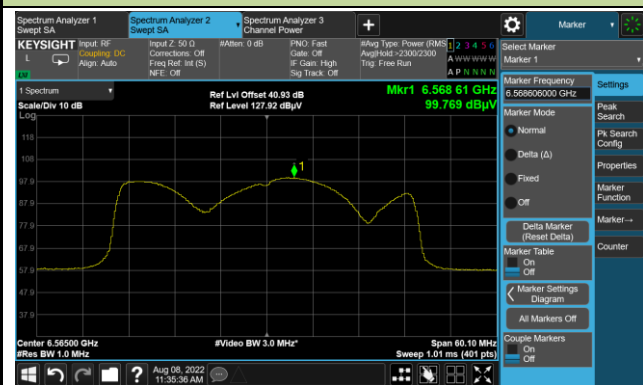

Channel 51 (6205MHz)

Channel 91 (6405MHz)

Channel 99 (6445MHz)

Channel 107 (6485MHz)

Channel 115 (6525MHz)

Channel 123 (6565MHz)

Channel 147 (6685MHz)

802.11ax-HE40 Power Spectral Density

Channel 179 (6845MHz)

Channel 187 (6885MHz)

Channel 195 (6925MHz)

Channel 211 (7005MHz)

Channel 227 (7085MHz)

802.11ax-HE80 Power Spectral Density

Channel 7 (5985MHz)

Channel 55 (6225MHz)