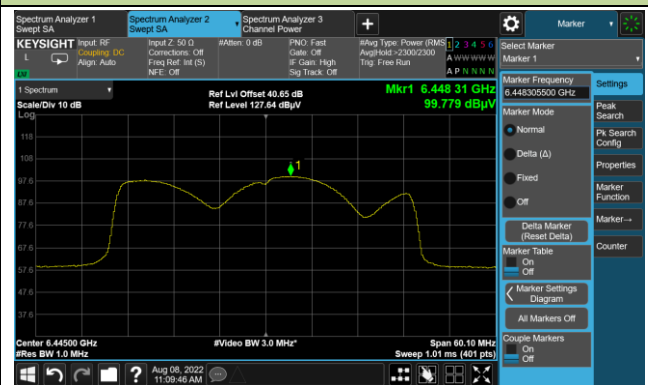

Channel 99 (6445MHz)