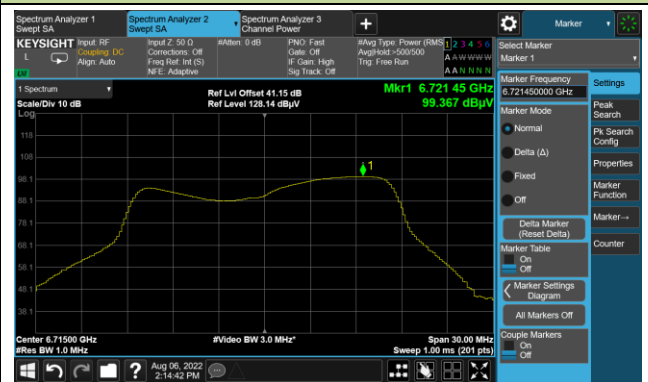

802.11a Power Spectral Density

Channel 1 (5955MHz)

Channel 49 (6195MHz)

Channel 93 (6415MHz)

Channel 97 (6435MHz)

Channel 105 (6475MHz)

Channel 113 (6515MHz)

Channel 117 (6535MHz)

Channel 153 (6715MHz)

802.11a Power Spectral Density

Channel 181 (6855MHz)

Channel 185 (6875MHz)

Channel 189 (6895MHz)

Channel 213 (7015MHz)

Channel 229 (7095MHz)

802.11ax-HE20 Power Spectral Density