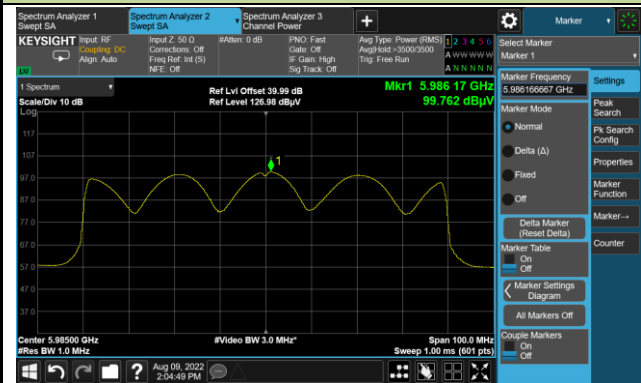

Channel 179 (6845MHz)

Channel 187 (6885MHz)

Channel 195 (6925MHz)

Channel 211 (7005MHz)

Channel 227 (7085MHz)

802.11ax-HE80 Power Spectral Density

Channel 7 (5985MHz)

Channel 55 (6225MHz)

Channel 87 (6385MHz)

Channel 103 (6465MHz)

Channel 119 (6545MHz)

Channel 135 (6625MHz)

Channel 151 (6705MHz)

Channel 183 (6865MHz)

802.11ax-HE160 Power Spectral Density

Channel 15 (6025MHz)