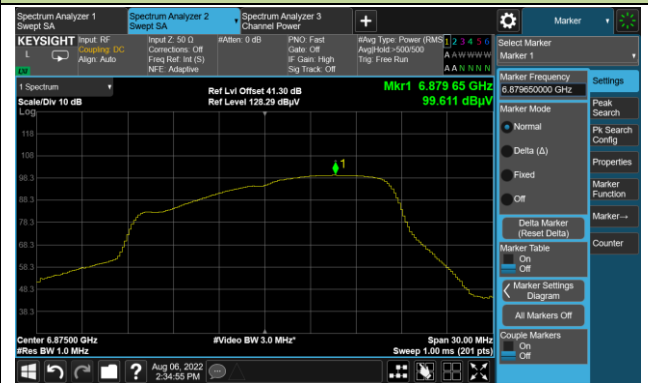

Channel 153 (6715MHz)

802.11a Power Spectral Density

Channel 181 (6855MHz)

Channel 185 (6875MHz)

Channel 189 (6895MHz)

Channel 213 (7015MHz)

Channel 229 (7095MHz)

802.11ax-HE20 Power Spectral Density

Channel 1 (5955MHz)

Channel 49 (6195MHz)

Channel 93 (6415MHz)

Channel 97 (6435MHz)

Channel 105 (6475MHz)

Channel 113 (6515MHz)

Channel 117 (6535MHz)

Channel 153 (6715MHz)