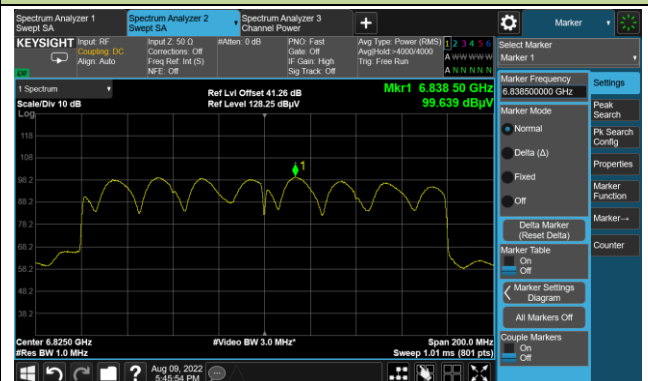

Channel 87 (6385MHz)

Channel 103 (6465MHz)

Channel 119 (6545MHz)

Channel 135 (6625MHz)

Channel 151 (6705MHz)

Channel 183 (6865MHz)

802.11ax-HE160 Power Spectral Density

Channel 15 (6025MHz)

Channel 47 (6185MHz)

Channel 79 (6345MHz)

Channel 111 (6505MHz)

Channel 143 (6665MHz)

Channel 175 (6825MHz)

Channel 207 (6985MHz)

A.5 In-Band Emission Measurement

Test Site	WZ-SR5	Test Engineer	Liz Yuan
Test Date	2022-08-16 ~ 2022-08-20		

802.11a - Ant 0
Channel 01 (5955MHz)

The Reference Level

The Mask Data

Channel 49 (6195MHz)

The Reference Level

The Mask Data

Channel 93 (6415MHz)

The Reference Level