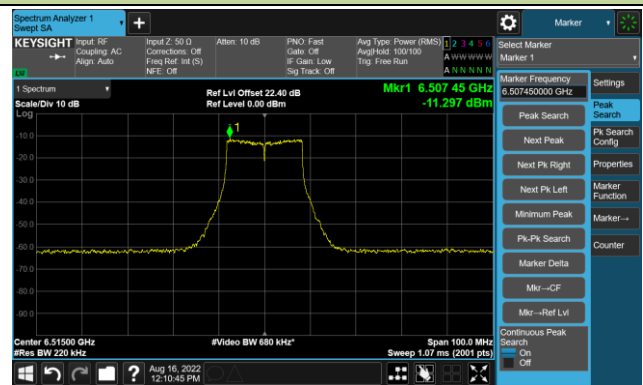

802.11a - Ant 0
Channel 01 (5955MHz)

The Reference Level

The Mask Data

Channel 49 (6195MHz)

The Reference Level

The Mask Data

Channel 93 (6415MHz)

The Reference Level

The Mask Data

802.11a - Ant 0

Channel 97 (6435MHz)

The Reference Level

The Mask Data

Channel 105 (6475MHz)

The Reference Level

The Mask Data

Channel 113 (6515MHz)

The Reference Level

The Mask Data