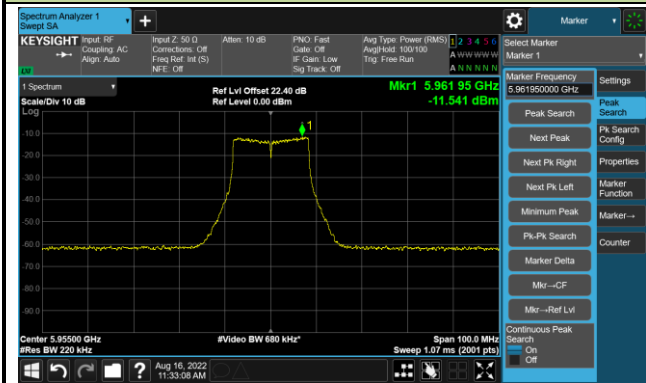

Channel 47 (6185MHz)

Channel 79 (6345MHz)

Channel 111 (6505MHz)

Channel 143 (6665MHz)

Channel 175 (6825MHz)

Channel 207 (6985MHz)

A.5 In-Band Emission Measurement

Test Site	WZ-SR5	Test Engineer	Liz Yuan
Test Date	2022-08-16 ~ 2022-08-20		

802.11a - Ant 0
Channel 01 (5955MHz)

The Reference Level

The Mask Data

Channel 49 (6195MHz)

The Reference Level

The Mask Data

Channel 93 (6415MHz)

The Reference Level