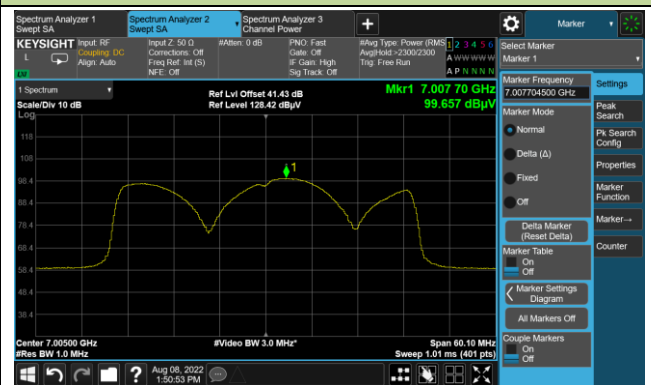

Channel 179 (6845MHz)

Channel 187 (6885MHz)

Channel 195 (6925MHz)

Channel 211 (7005MHz)

Channel 227 (7085MHz)

802.11ax-HE80 Power Spectral Density

Channel 7 (5985MHz)

Channel 55 (6225MHz)