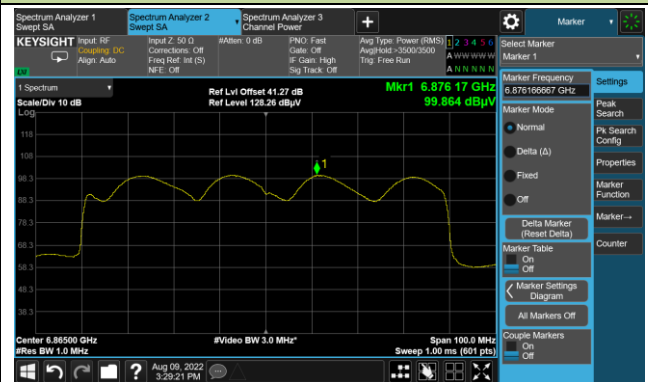

Channel 87 (6385MHz)

Channel 103 (6465MHz)

Channel 119 (6545MHz)

Channel 135 (6625MHz)

Channel 151 (6705MHz)

Channel 183 (6865MHz)

802.11ax-HE160 Power Spectral Density

Channel 15 (6025MHz)

Channel 47 (6185MHz)

Channel 79 (6345MHz)

Channel 111 (6505MHz)

Channel 143 (6665MHz)

Channel 175 (6825MHz)

Channel 207 (6985MHz)

A.5 In-Band Emission Measurement

Test Site	WZ-SR5	Test Engineer	Liz Yuan
Test Date	2022-08-16 ~ 2022-08-20		