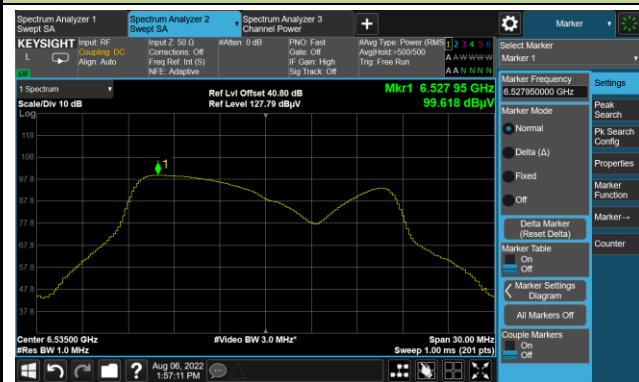

802.11a Power Spectral Density

Channel 1 (5955MHz)

Channel 49 (6195MHz)

Channel 93 (6415MHz)

Channel 97 (6435MHz)

Channel 105 (6475MHz)

Channel 113 (6515MHz)

Channel 117 (6535MHz)

Channel 153 (6715MHz)

802.11a Power Spectral Density

Channel 181 (6855MHz)

Channel 185 (6875MHz)

Channel 189 (6895MHz)

Channel 213 (7015MHz)

Channel 229 (7095MHz)

802.11ax-HE20 Power Spectral Density