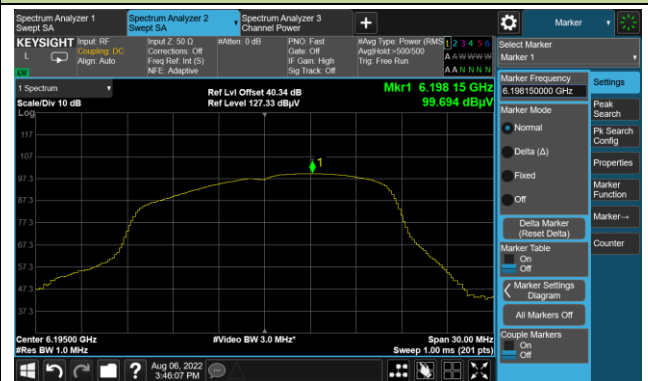

802.11a Power Spectral Density

Channel 1 (5955MHz)

Channel 49 (6195MHz)

Channel 93 (6415MHz)

Channel 97 (6435MHz)

Channel 105 (6475MHz)

Channel 113 (6515MHz)

Channel 117 (6535MHz)

Channel 153 (6715MHz)

802.11a Power Spectral Density

Channel 181 (6855MHz)

Channel 185 (6875MHz)

Channel 189 (6895MHz)

Channel 213 (7015MHz)

Channel 229 (7095MHz)

802.11ax-HE20 Power Spectral Density