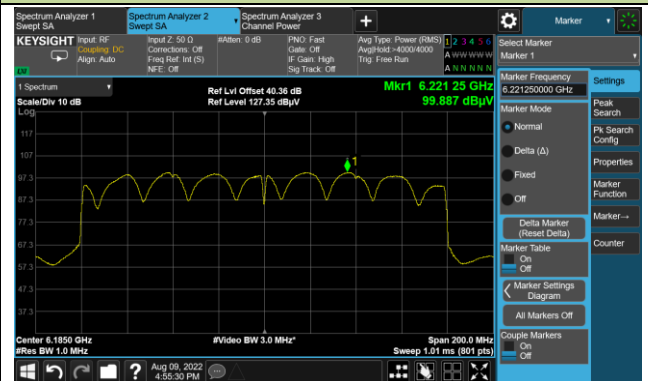

Channel 87 (6385MHz)

Channel 103 (6465MHz)

Channel 119 (6545MHz)

Channel 135 (6625MHz)

Channel 151 (6705MHz)

Channel 183 (6865MHz)

802.11ax-HE160 Power Spectral Density

Channel 15 (6025MHz)

Channel 47 (6185MHz)

Channel 79 (6345MHz)

Channel 111 (6505MHz)

Channel 143 (6665MHz)

Channel 175 (6825MHz)

Channel 207 (6985MHz)

A.5 In-Band Emission Measurement

Test Site	WZ-SR5	Test Engineer	Liz Yuan
Test Date	2022-08-16 ~ 2022-08-20		