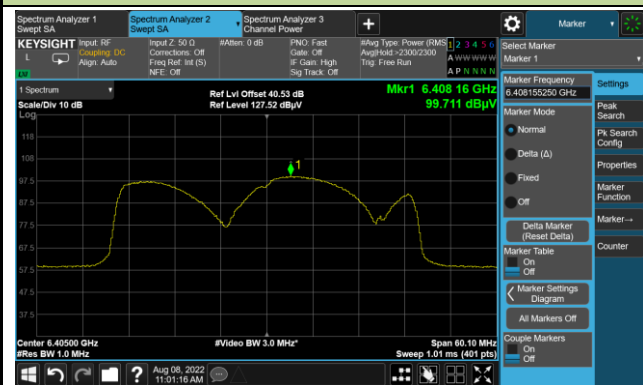

802.11ax-HE20 Power Spectral Density

Channel 181 (6855MHz)

Channel 185 (6875MHz)

Channel 189 (6895MHz)

Channel 213 (7015MHz)

Channel 229 (7095MHz)

802.11ax-HE40 Power Spectral Density

Channel 3 (5965MHz)

Channel 51 (6205MHz)

Channel 91 (6405MHz)

Channel 99 (6445MHz)

Channel 107 (6485MHz)

Channel 115 (6525MHz)

Channel 123 (6565MHz)

Channel 147 (6685MHz)

802.11ax-HE40 Power Spectral Density