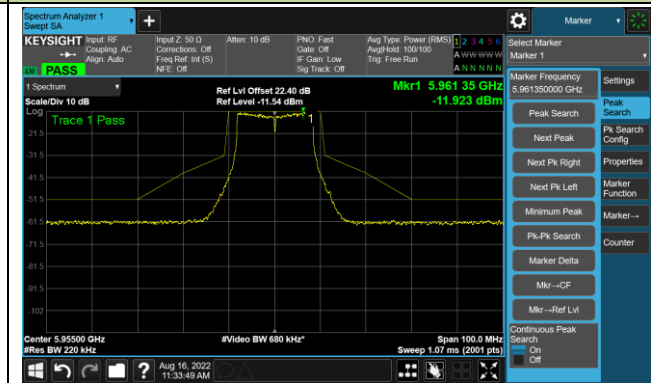

Channel 47 (6185MHz)

Channel 79 (6345MHz)

Channel 111 (6505MHz)

Channel 143 (6665MHz)

Channel 175 (6825MHz)

Channel 207 (6985MHz)

A.5 In-Band Emission Measurement

Test Site	WZ-SR5	Test Engineer	Liz Yuan
Test Date	2022-08-16 ~ 2022-08-20		

802.11a - Ant 0
Channel 01 (5955MHz)

The Reference Level

The Mask Data

Channel 49 (6195MHz)

The Reference Level

The Mask Data

Channel 93 (6415MHz)

The Reference Level