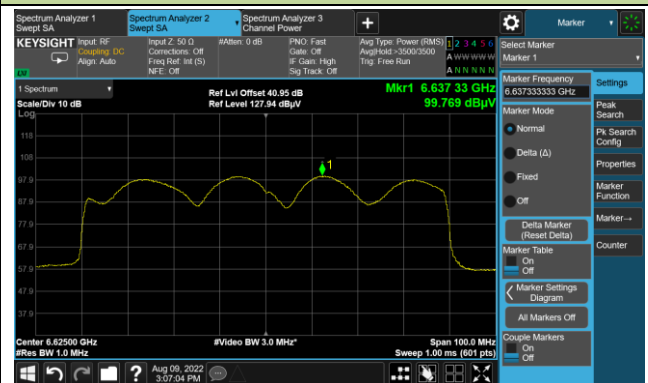

Channel 87 (6385MHz)

Channel 103 (6465MHz)

Channel 119 (6545MHz)

Channel 135 (6625MHz)

Channel 151 (6705MHz)

Channel 183 (6865MHz)

802.11ax-HE160 Power Spectral Density

Channel 15 (6025MHz)