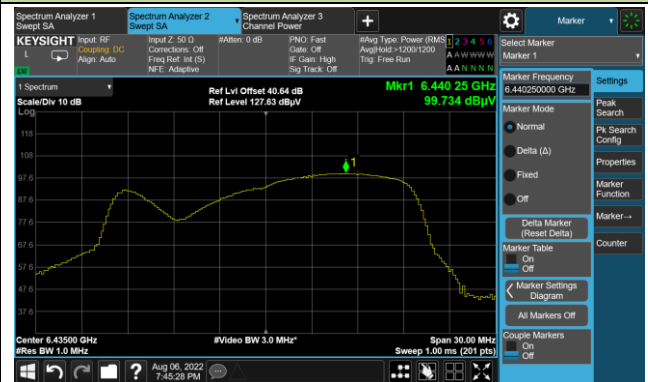

Channel 153 (6715MHz)

802.11a Power Spectral Density

Channel 181 (6855MHz)

Channel 185 (6875MHz)

Channel 189 (6895MHz)

Channel 213 (7015MHz)

Channel 229 (7095MHz)

802.11ax-HE20 Power Spectral Density

Channel 1 (5955MHz)

Channel 49 (6195MHz)

Channel 93 (6415MHz)

Channel 97 (6435MHz)

Channel 105 (6475MHz)

Channel 113 (6515MHz)

Channel 117 (6535MHz)

Channel 153 (6715MHz)

802.11ax-HE20 Power Spectral Density

Channel 181 (6855MHz)

Channel 185 (6875MHz)

Channel 189 (6895MHz)

Channel 213 (7015MHz)

Channel 229 (7095MHz)

802.11ax-HE40 Power Spectral Density

Channel 3 (5965MHz)