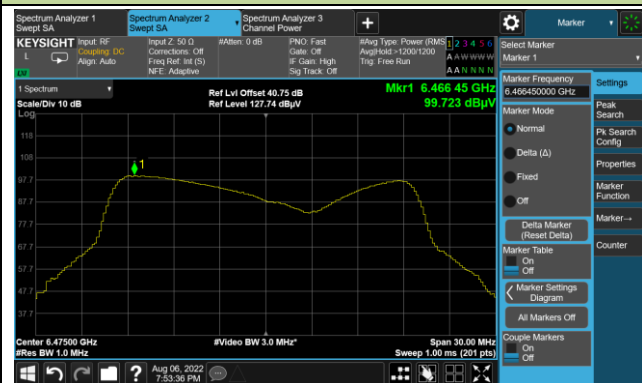

Channel 153 (6715MHz)

802.11a Power Spectral Density

Channel 181 (6855MHz)

Channel 185 (6875MHz)

Channel 189 (6895MHz)

Channel 213 (7015MHz)

Channel 229 (7095MHz)

802.11ax-HE20 Power Spectral Density

Channel 1 (5955MHz)

Channel 49 (6195MHz)

Channel 93 (6415MHz)

Channel 97 (6435MHz)

Channel 105 (6475MHz)

Channel 113 (6515MHz)

Channel 117 (6535MHz)

Channel 153 (6715MHz)

802.11ax-HE20 Power Spectral Density

Channel 181 (6855MHz)

Channel 185 (6875MHz)

Channel 189 (6895MHz)

Channel 213 (7015MHz)

Channel 229 (7095MHz)

802.11ax-HE40 Power Spectral Density

Channel 3 (5965MHz)