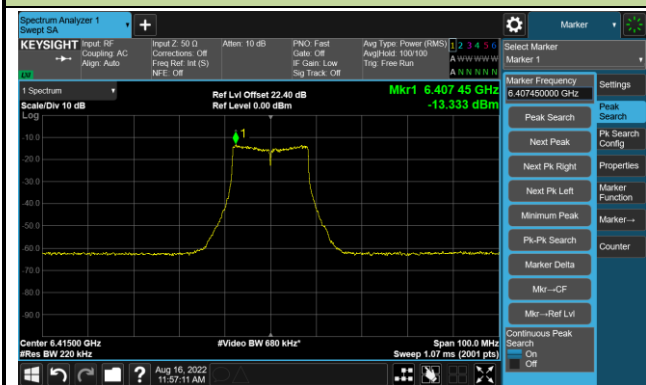

Channel 87 (6385MHz)

Channel 103 (6465MHz)

Channel 119 (6545MHz)

Channel 135 (6625MHz)

Channel 151 (6705MHz)

Channel 183 (6865MHz)

802.11ax-HE160 Power Spectral Density

Channel 15 (6025MHz)

Channel 47 (6185MHz)

Channel 79 (6345MHz)

Channel 111 (6505MHz)

Channel 143 (6665MHz)

Channel 175 (6825MHz)

Channel 207 (6985MHz)

A.5 In-Band Emission Measurement

Test Site	WZ-SR5	Test Engineer	Liz Yuan
Test Date	2022-08-16 ~ 2022-08-20		

802.11a - Ant 0
Channel 01 (5955MHz)

The Reference Level

The Mask Data

Channel 49 (6195MHz)

The Reference Level

The Mask Data

Channel 93 (6415MHz)

The Reference Level