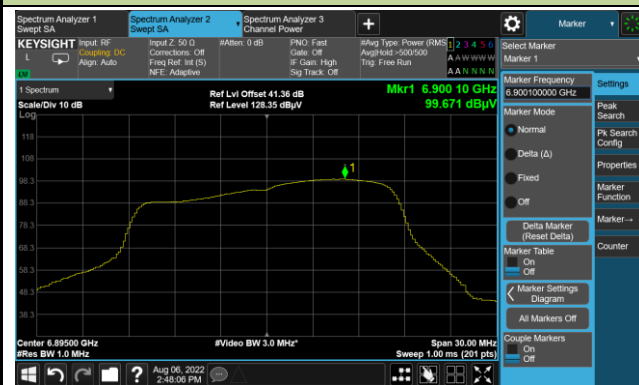

Channel 153 (6715MHz)

802.11a Power Spectral Density

Channel 181 (6855MHz)

Channel 185 (6875MHz)

Channel 189 (6895MHz)

Channel 213 (7015MHz)

Channel 229 (7095MHz)

802.11ax-HE20 Power Spectral Density

Channel 1 (5955MHz)

Channel 49 (6195MHz)

Channel 93 (6415MHz)

Channel 97 (6435MHz)

Channel 105 (6475MHz)

Channel 113 (6515MHz)

Channel 117 (6535MHz)

Channel 153 (6715MHz)