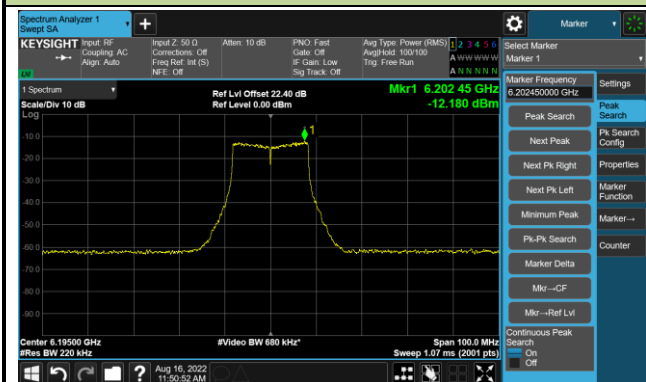

Channel 87 (6385MHz)

Channel 103 (6465MHz)

Channel 119 (6545MHz)

Channel 135 (6625MHz)

Channel 151 (6705MHz)

Channel 183 (6865MHz)

802.11ax-HE160 Power Spectral Density

Channel 15 (6025MHz)

Channel 47 (6185MHz)

Channel 79 (6345MHz)

Channel 111 (6505MHz)

Channel 143 (6665MHz)

Channel 175 (6825MHz)

Channel 207 (6985MHz)

A.5 In-Band Emission Measurement

Test Site	WZ-SR5	Test Engineer	Liz Yuan
Test Date	2022-08-16 ~ 2022-08-20		

802.11a - Ant 0
Channel 01 (5955MHz)

The Reference Level

The Mask Data

Channel 49 (6195MHz)

The Reference Level

The Mask Data

Channel 93 (6415MHz)

The Reference Level