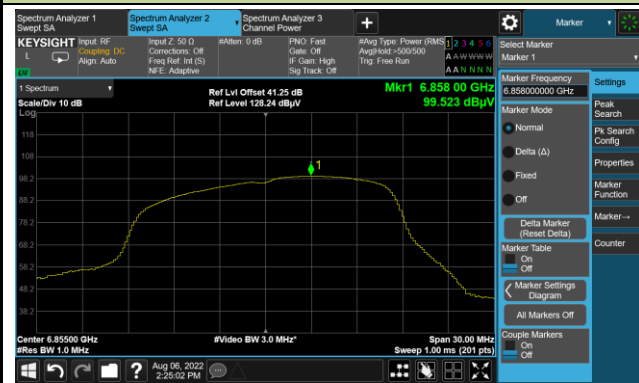

802.11a Power Spectral Density

Channel 1 (5955MHz)

Channel 49 (6195MHz)

Channel 93 (6415MHz)

Channel 97 (6435MHz)

Channel 105 (6475MHz)

Channel 113 (6515MHz)

Channel 117 (6535MHz)

Channel 153 (6715MHz)

802.11a Power Spectral Density

Channel 181 (6855MHz)

Channel 185 (6875MHz)

Channel 189 (6895MHz)

Channel 213 (7015MHz)

Channel 229 (7095MHz)

802.11ax-HE20 Power Spectral Density