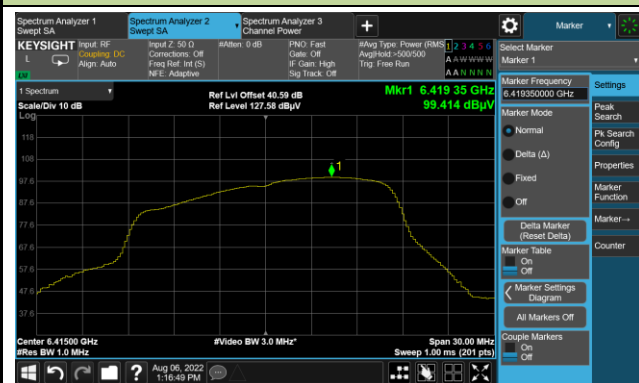

802.11a Power Spectral Density

Channel 1 (5955MHz)

Channel 49 (6195MHz)

Channel 93 (6415MHz)

Channel 97 (6435MHz)

Channel 105 (6475MHz)

Channel 113 (6515MHz)

Channel 117 (6535MHz)

Channel 153 (6715MHz)

802.11a Power Spectral Density

Channel 181 (6855MHz)

Channel 185 (6875MHz)

Channel 189 (6895MHz)

Channel 213 (7015MHz)

Channel 229 (7095MHz)

802.11ax-HE20 Power Spectral Density