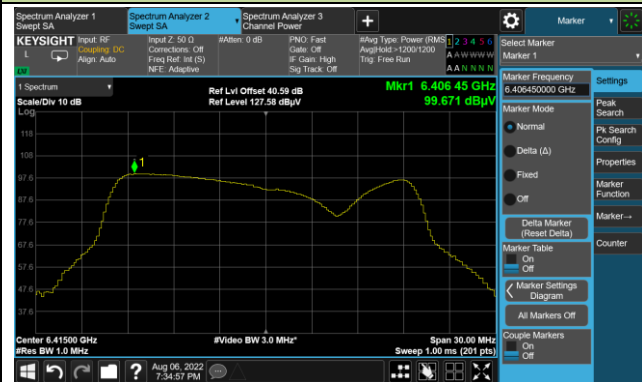

Channel 153 (6715MHz)

802.11a Power Spectral Density

Channel 181 (6855MHz)

Channel 185 (6875MHz)

Channel 189 (6895MHz)

Channel 213 (7015MHz)

Channel 229 (7095MHz)

802.11ax-HE20 Power Spectral Density

Channel 1 (5955MHz)

Channel 49 (6195MHz)

Channel 93 (6415MHz)

Channel 97 (6435MHz)

Channel 105 (6475MHz)

Channel 113 (6515MHz)

Channel 117 (6535MHz)

Channel 153 (6715MHz)