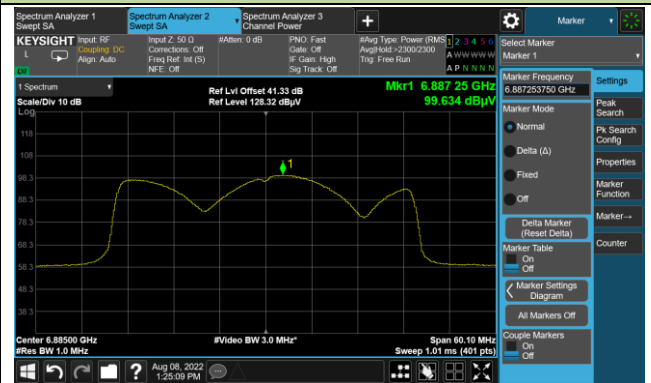

802.11ax-HE20 Power Spectral Density

Channel 181 (6855MHz)

Channel 185 (6875MHz)

Channel 189 (6895MHz)

Channel 213 (7015MHz)

Channel 229 (7095MHz)

802.11ax-HE40 Power Spectral Density

Channel 3 (5965MHz)

Channel 51 (6205MHz)

Channel 91 (6405MHz)

Channel 99 (6445MHz)

Channel 107 (6485MHz)

Channel 115 (6525MHz)

Channel 123 (6565MHz)

Channel 147 (6685MHz)

802.11ax-HE40 Power Spectral Density

Channel 179 (6845MHz)

Channel 187 (6885MHz)

Channel 195 (6925MHz)

Channel 211 (7005MHz)

Channel 227 (7085MHz)

802.11ax-HE80 Power Spectral Density

Channel 7 (5985MHz)

Channel 55 (6225MHz)