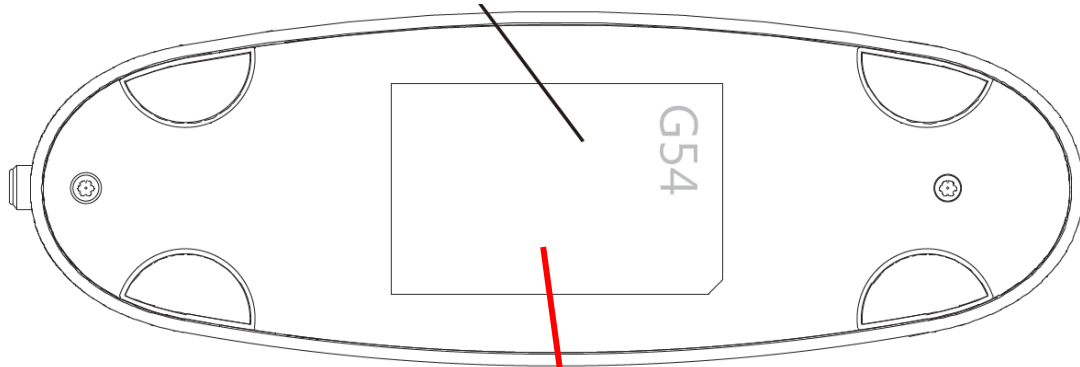

Label and location (bottom of the device)

ARRIS[®]
SURFboard[™]

Model: G54
P/N: SBG00DAEG54TBAX
FCC ID: UIDG54
IP: <http://192.168.0.1>
Wi-Fi SSID: G54-XXXX
Wi-Fi Security Key: XXXXXXXXXXXXX
Need Help: www.arris.com/selfhelp
Input Voltage: +12VDC 4A