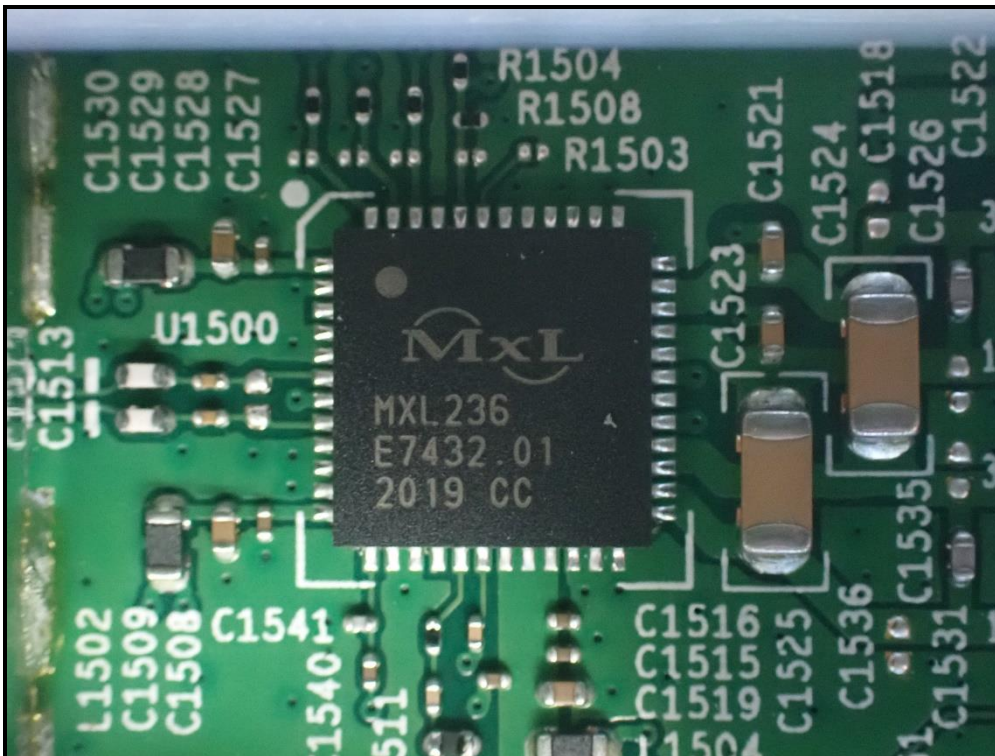

CONSTRUCTION PHOTOS OF EUT

Model: G36

Model: G36

BUREAU
VERITAS

Antenna 1

Antenna 2