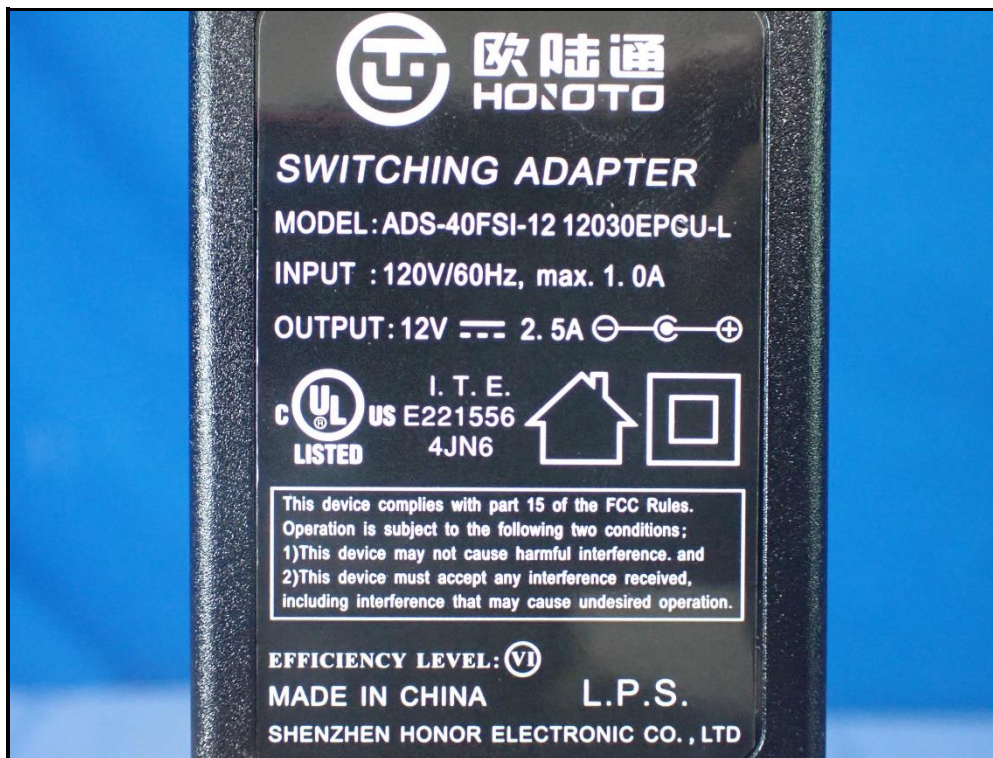

## CONSTRUCTION PHOTOS OF EUT

Model: G36

Adapter Model: ADS-40FSI-12 12030EPCU-L

Adapter Model: KSAS0361200250HU