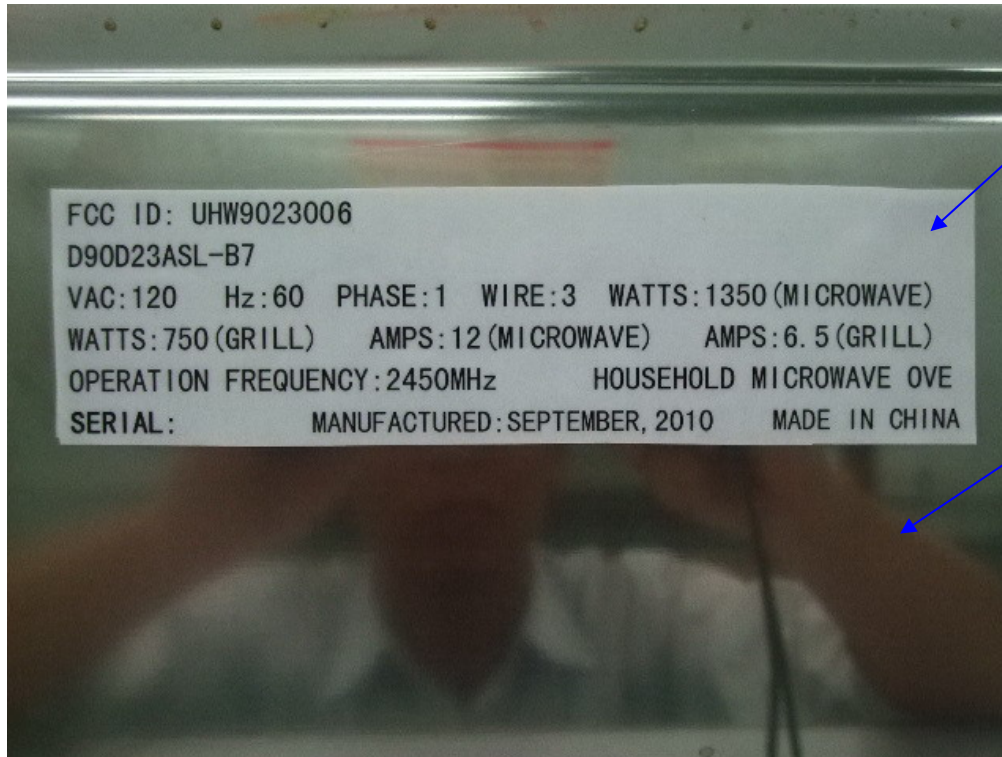

Label location for D90D23ASL-B7

Rating label

Back board