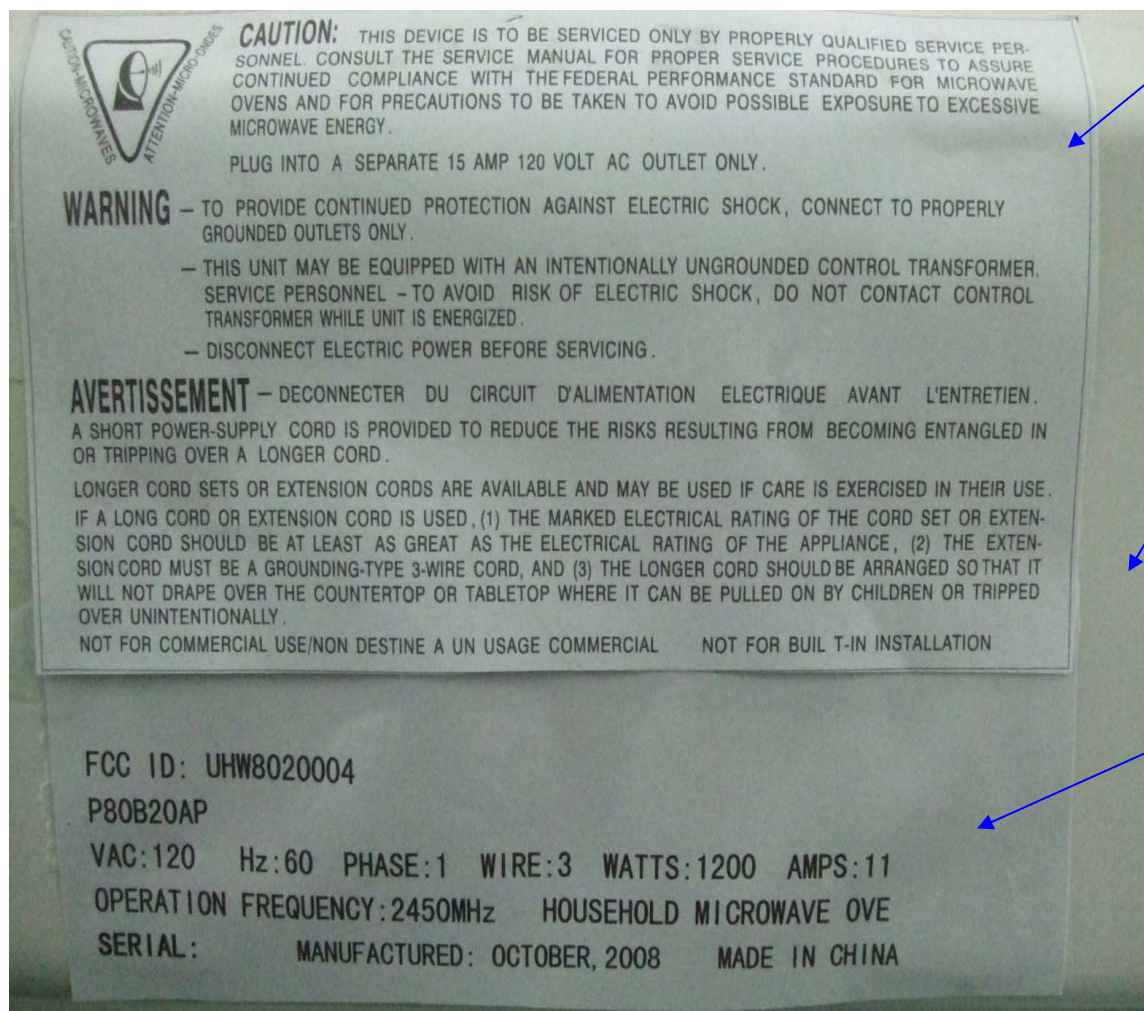

# Label location for P80B20AP-D5

Warning label

Back board

Rating label