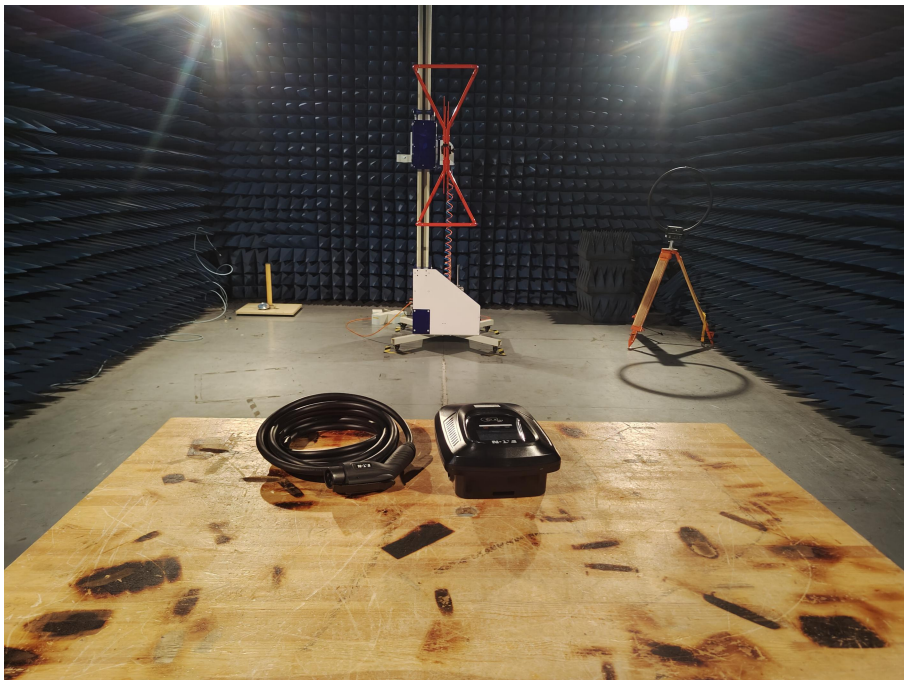

Model No.: GMEV40CIE1B-WC

CE TEST SETUP

RE TEST SETUP

Model No.: GMEV40CIE1B-WC

RE TEST SETUP